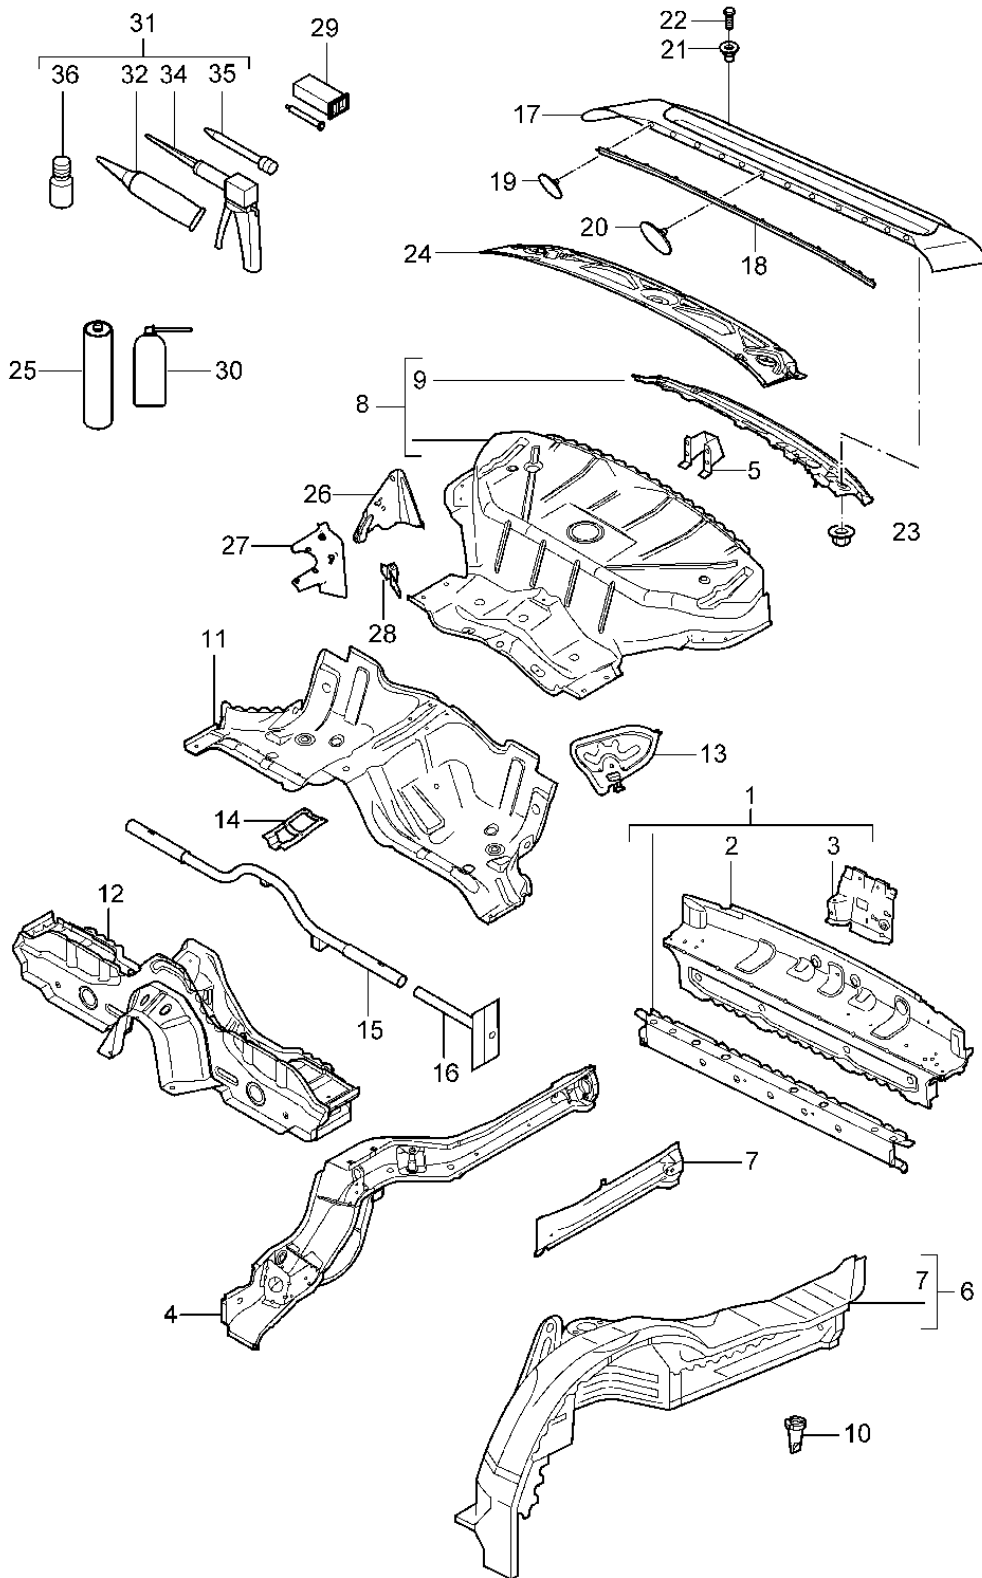

Model: 997T07

Model life 2007>>2009

Model: 997T07

Model life 2007>>2009

Pos	Part Number	Description	Remark	Qty	Model
1	997 501 973 01	Rear end Cross panel D >> - MJ 2008		1	
1	997 501 973 01 GRV 997 501 973 04	primed Cross panel D - MJ 2009>>		1	
4	997 501 973 04 GRV 997 501 977 00 997 501 977 00 GRV	primed Side member primed	left	1	
		also use: Processing instructions See technical manual 53 48 55	999 915 337 40		
(4)	997 501 978 00 997 501 978 00 GRV	Side member primed	right	1	
		also use: Processing instructions See technical manual 53 48 55	999 915 337 40		
5	997 502 525 00 997 502 525 00 GRV	Console primed		1	
6	997 501 943 02 997 501 943 02 GRV	Wheel housing primed modify in workshop See workshop manual	left	1	COUPE
6	997 501 943 03 997 501 943 03 GRV	Wheel housing primed modify in workshop See workshop manual	left	1	CABRIO
(6)	997 501 944 02 997 501 944 02 GRV	Wheel housing primed modify in workshop See workshop manual	right	1	COUPE
(6)	997 501 944 03 997 501 944 03 GRV	Wheel housing primed modify in workshop See workshop manual	right	1	CABRIO
7	996 501 595 01 996 501 595 01 GRV	Side member primed	left	1	
(7)	996 501 596 01 996 501 596 01 GRV	Side member primed	right	1	
8	997 502 911 02 997 502 911 02 GRV 997 502 911 04	rear panel Hat tray primed rear panel Convertible top tray		1	Coupe
8	997 502 911 04 GRV	primed		1	CABRIO
9	997 502 673 00 997 502 673 00 GRV	Cross member primed		1	
9	997 502 673 01 997 502 673 01 GRV	Cross member primed		1	CABRIO
(9)	997 502 561 00 997 502 561 00 GRV	Cross member primed		1	CABRIO
10	996 561 825 00	Upper part Water drain valve Wheel housing	rear	2	PR:650
11	997 501 549 00 997 501 549 00 GRV	Seat well primed		1	
12	997 501 955 00 997 501 955 00 GRV	Cross member Seat well primed		1