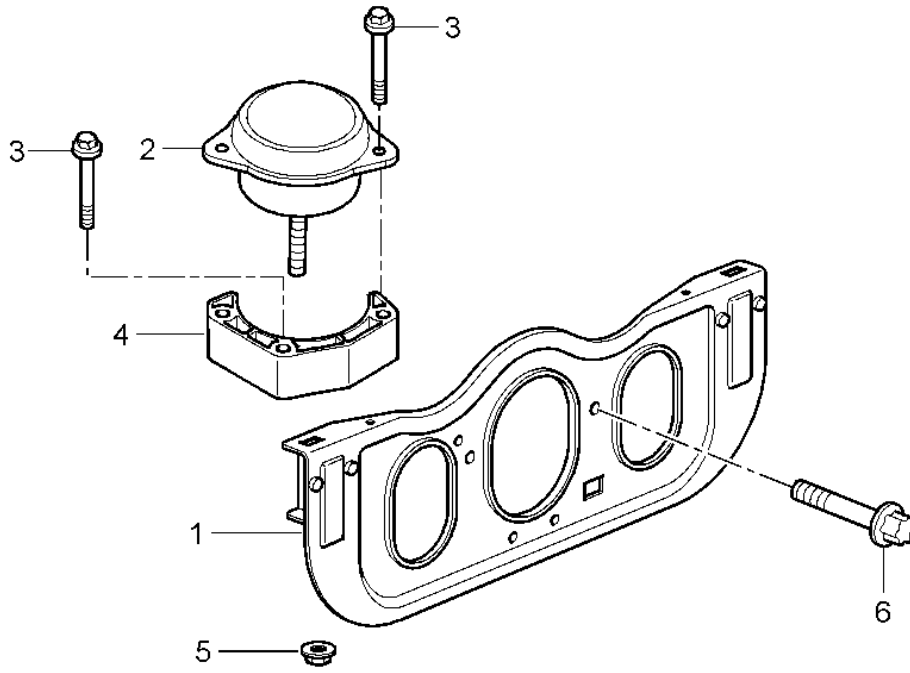

Model: 997T07

Model life 2007>>2009

Pos	Part Number	Description	Remark	Qty	Model
		Air injection			9770
1	997 605 204 00	Secondary pump		1	
2	900 385 070 01	Torx screw		2	
		M 6 X 50			
2	PAF 008 685 00	Torx screw		2	
		M 6 X 50			
3	999 025 268 01	Washer		2	
		6,4 X 18 X 1,2			
4	996 605 165 00	Change-over valve		1	
-	948 605 167 01	Bracket		1	
		for			
		Change-over valve			
(4)	996 605 123 01	Change-over valve		1	PR:249
5	997 605 101 01	Bracket		1	
		Change-over valve			
6	997 113 105 71	Bracket		1	
		Secondary pump			
7	900 385 041 01	Torx screw		2	
		M 6 X 12			
8	997 113 101 74	Console		2	
9	997 113 203 71	Valve		2	
10	993 113 258 51	Seal		2	
11	900 067 207 01	Bolt with washer		10	
		M 6 X 20			
12	999 707 472 40	O-ring		2	
		20,00 X 2,50			
13	997 113 111 70	Pressure line		1	
		Cyl. 1 - 3			
14	997 113 112 70	Pressure line		1	
		Cyl. 4 - 6			
15	997 113 211 72	Intake hose		1	
16	999 507 857 40	bracket for suction hose		1	
		16,0 / 8,0			
17		Pipe			
		see illustration:	107-000		

Model: 997T07

Model life 2007>>2009