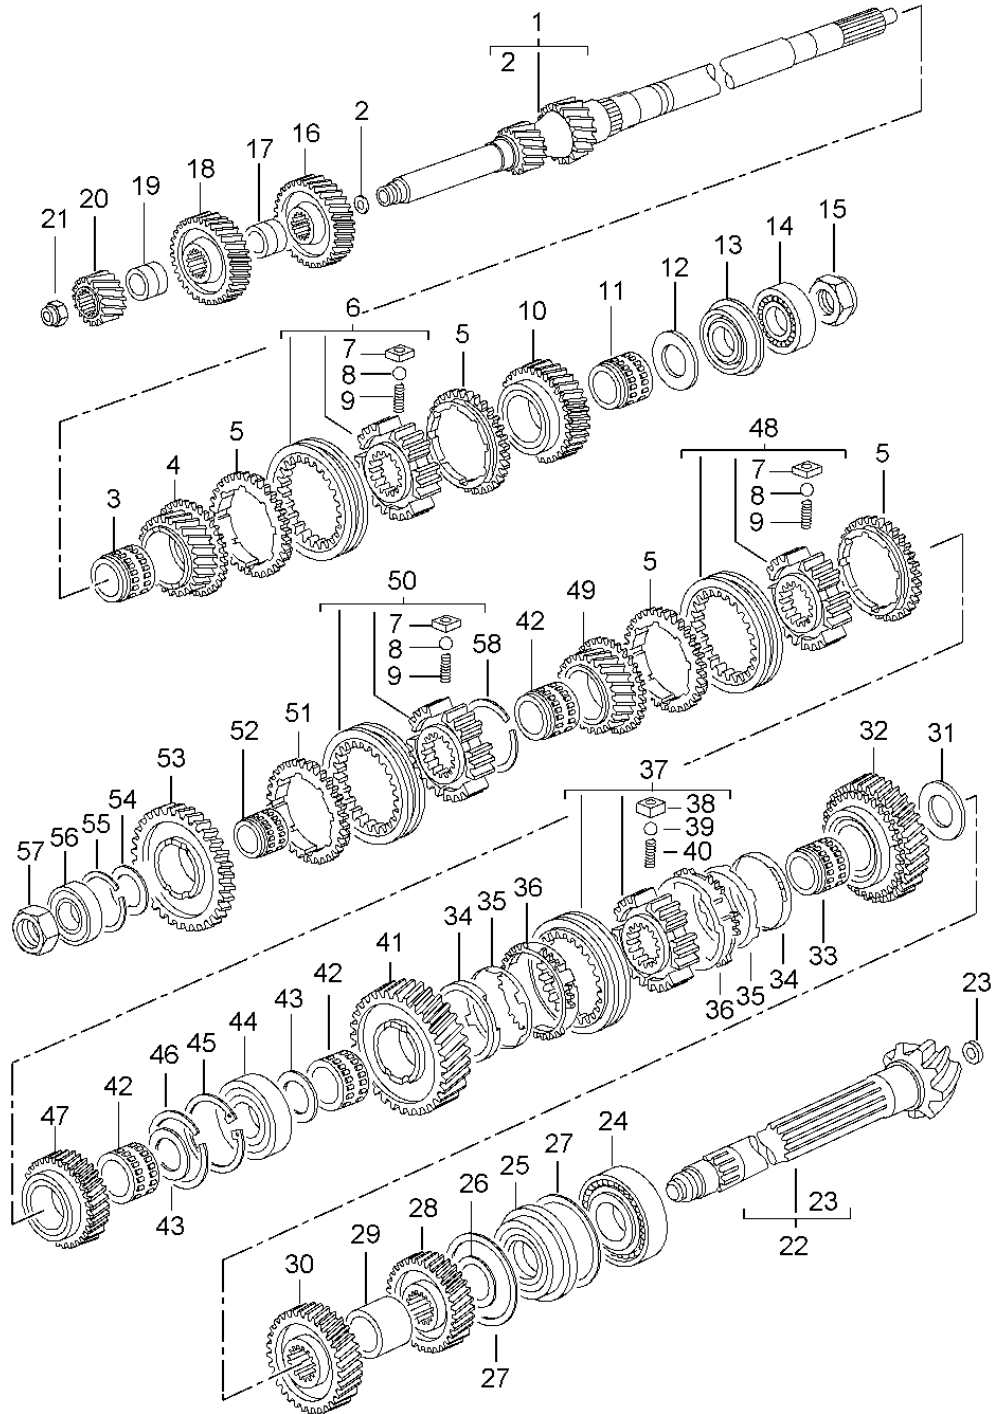

Model: 997T07

Model life 2007>>2009

Model: 997T07

Model life 2007>>2009

Pos	Part Number	Description	Remark	Qty	Model
-		gears and shafts Gear wheel sets see illustration:	303-001		G9788
1		Input shaft		1	
2	964 302 335 02	Washer 7 MM		1	
3	999 201 718 02	needle bearing - 42 X 47 X 32		1	
4		Loose gear wheel 3rd gear		1	
5	928 304 211 30	synchronizer ring		4	
6	996 304 021 51	Guide sleeve 3rd/4th gear		1	
7	928 304 251 00	Stone		9	
8	N 025 653 2	ball 6,5 MM		9	
9	928 304 261 01	Pressure spring		9	
10		Loose gear wheel 4th speed		1	
11	999 201 719 02	needle bearing - 35 X 47 X 32,2		1	
12	996 302 294 50	thrust washer 4th speed		1	
13	999 052 094 00	Four-point contact bearing 30 X 62 X 16		1	
13	999 052 098 00	Four-point contact bearing 30 X 62 X 16		1	
14	999 110 117 01	cylinder roller bearing 30 X 62 X 20		1	
15	999 034 033 00	Hexagon nut M 30 X 1,5		1	
16		Fixed gear wheel 6th gear		1	
17	950 302 268 12	spacer bush 5th gear and 6th gear		1	
18		Fixed gear wheel 5th gear			
19	950 302 270 02	spacer bush		1	
20		Fixed gear wheel Reverse gear		1	
21	999 034 035 00	Locknut M 22 X 1,5		1	
22		Pinion shaft		1	
23	964 302 335 01	Washer 14,5		1	
24	999 110 119 01	cylinder roller bearing 40 X 90 X 23		1	
25	999 052 227 00	angular ball bearing 40 X 82 X 18		1	
26	996 302 163 50	fitted washer 90 X 97 X 0,50		X	
26	996 302 163 51	fitted washer Discontinued part		X	
26	996 302 163 52	fitted washer 90 X 97 X 0,60		X	
26	996 302 163 53	fitted washer 90 X 97 X 0,65		X	
26	996 302 163 54	fitted washer 90 X 97 X 0,70		X	
26	996 302 163 55	fitted washer 90 X 97 X 0,75		X