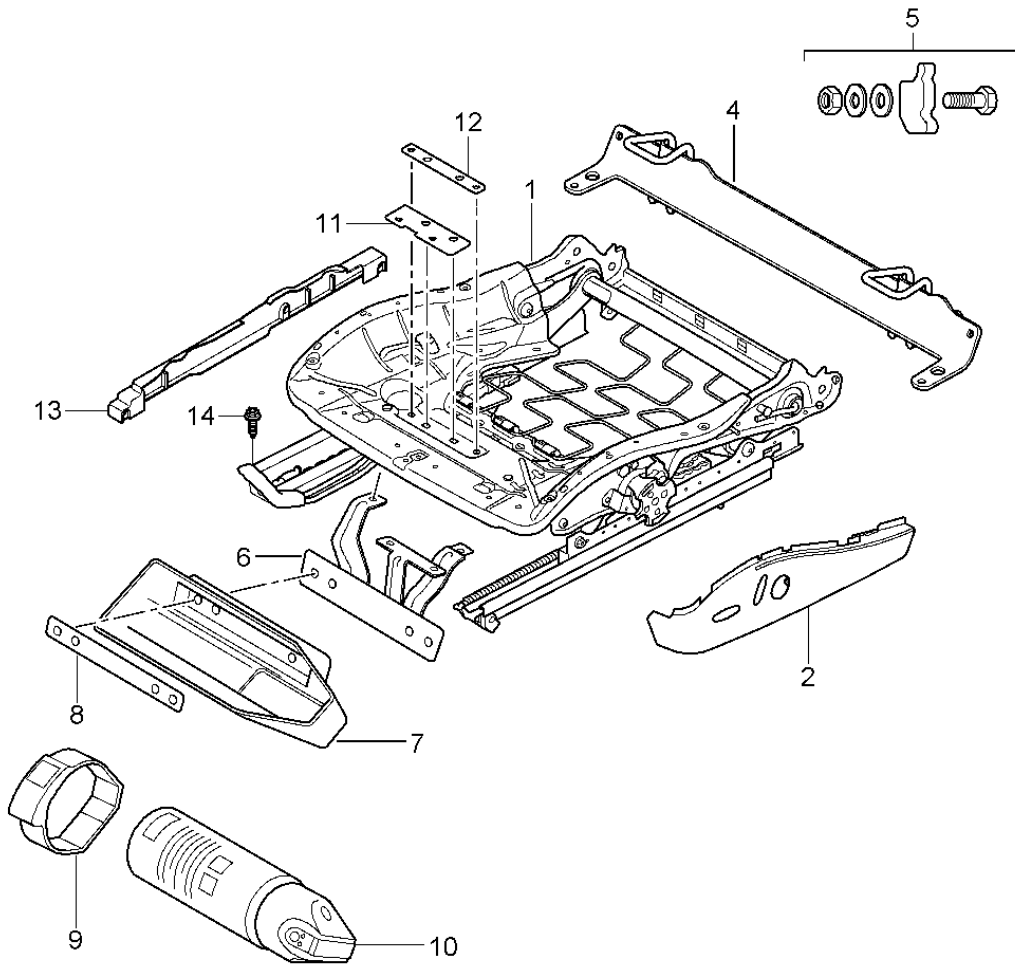

Model: 997T07

Model life 2007>>2009