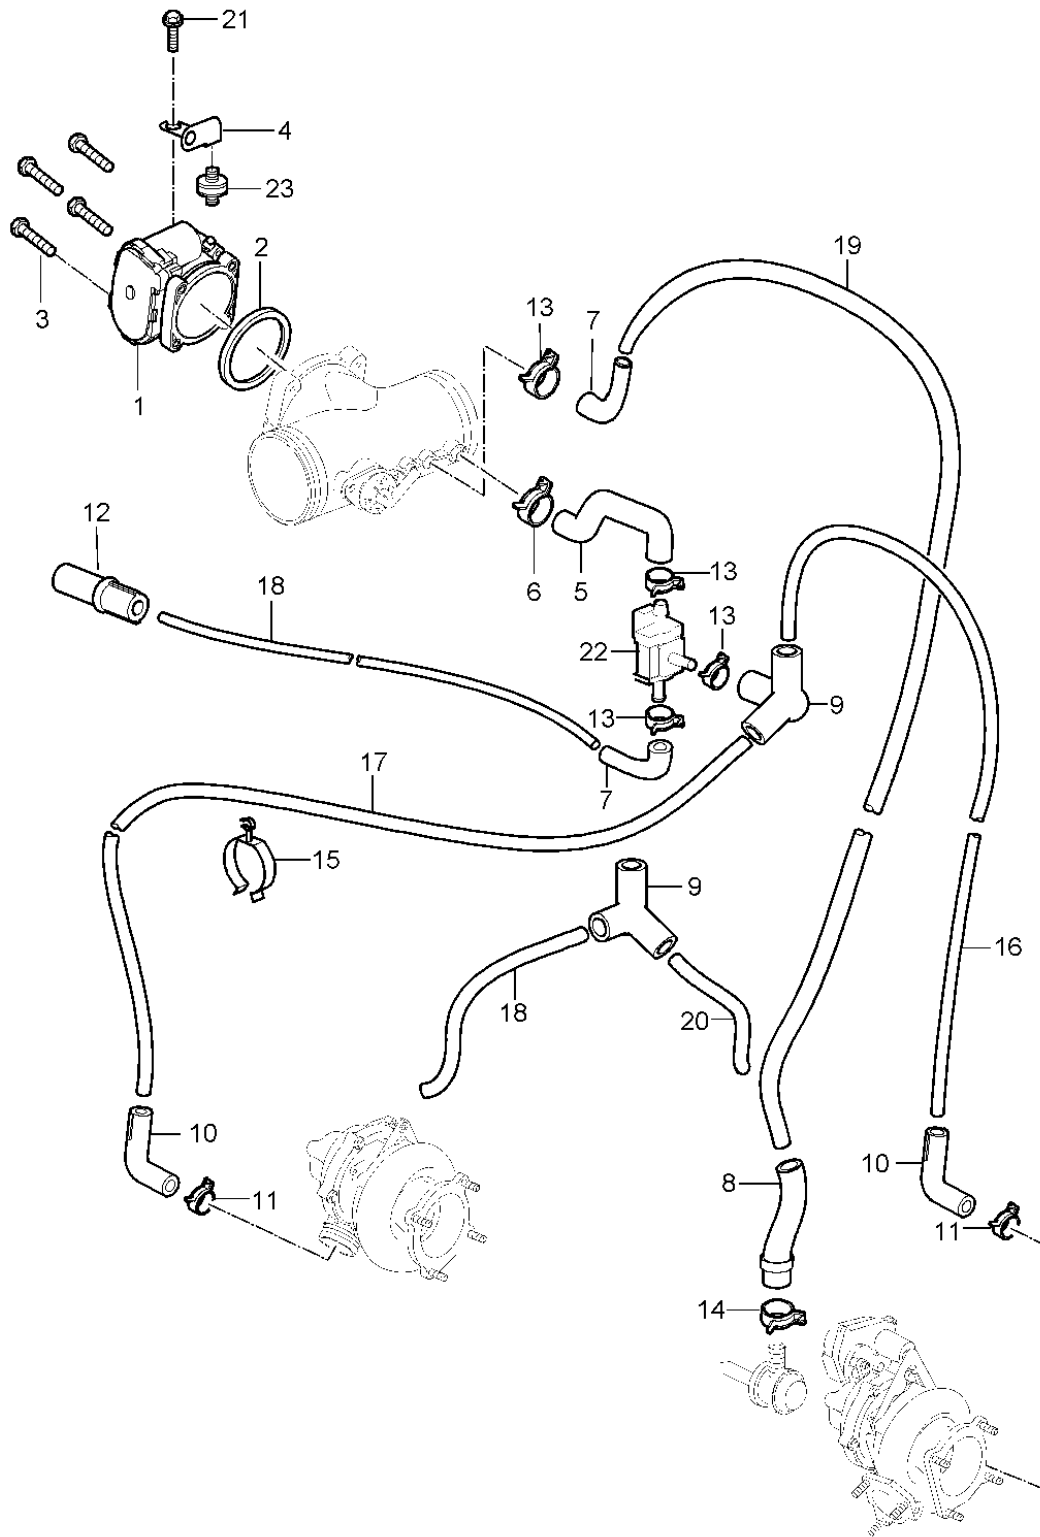

Model: 997T07

Model life 2007>>2009

Model: 997T07

Model life 2007>>2009

Pos	Part Number	Description	Remark	Qty	Model
1	997 605 115 00	throttle valve adapter		1	9770
(1)	997 605 115 01	throttle valve adapter D - MJ 2007>> - MJ 2007		1	
2	997 110 319 00	Seal		1	
3	900 385 045 01	Torx screw BM 6 X 40		4	
4	997 110 423 70	angle		1	
5	997 110 693 70	Hose		1	
6	999 512 498 00	Recirculating air valve		1	
7	996 110 695 71	Hose clamp		2	
8	928 574 717 05	Molded hose		1	
8	928 574 717 07	Molded hose		1	
8	9P1 129 487	No longer use the part here Molded hose		1	
9	997 110 683 70	Y-piece		2	
10	997 110 666 71	Change-over valve Electric Elbow fitting		2	
11	999 512 445 00	Vacuum unit Exhaust gas turbocharger		2	
12	997 110 697 71	Clamp		1	
13	999 512 498 00	Connector union		4	
14	999 512 527 00	Hose clamp		1	
15	999 507 859 40	Clamp		1	
-	900 918 005 40	Hose bracket		*	
16		Pipe 5 X 1,0		1	
17		shorten to:	980 MM	1	
18		shorten to:	600 MM	1	
-	000 043 205 01	shorten to:	420 MM	*	
19		Pipe 4 X 1,0		1	
20		shorten to:	480 MM	1	
21	900 377 010 04	shorten to:	940 MM	1	PR:249
21	900 377 010 01	Hexagon nut M 6 Discontinued part		1	
22		Hexagon nut M 6		1	
23	999 703 349 00	Change-over valve see illustration, item:	108-005,4	1	
		Rubber bush		1	