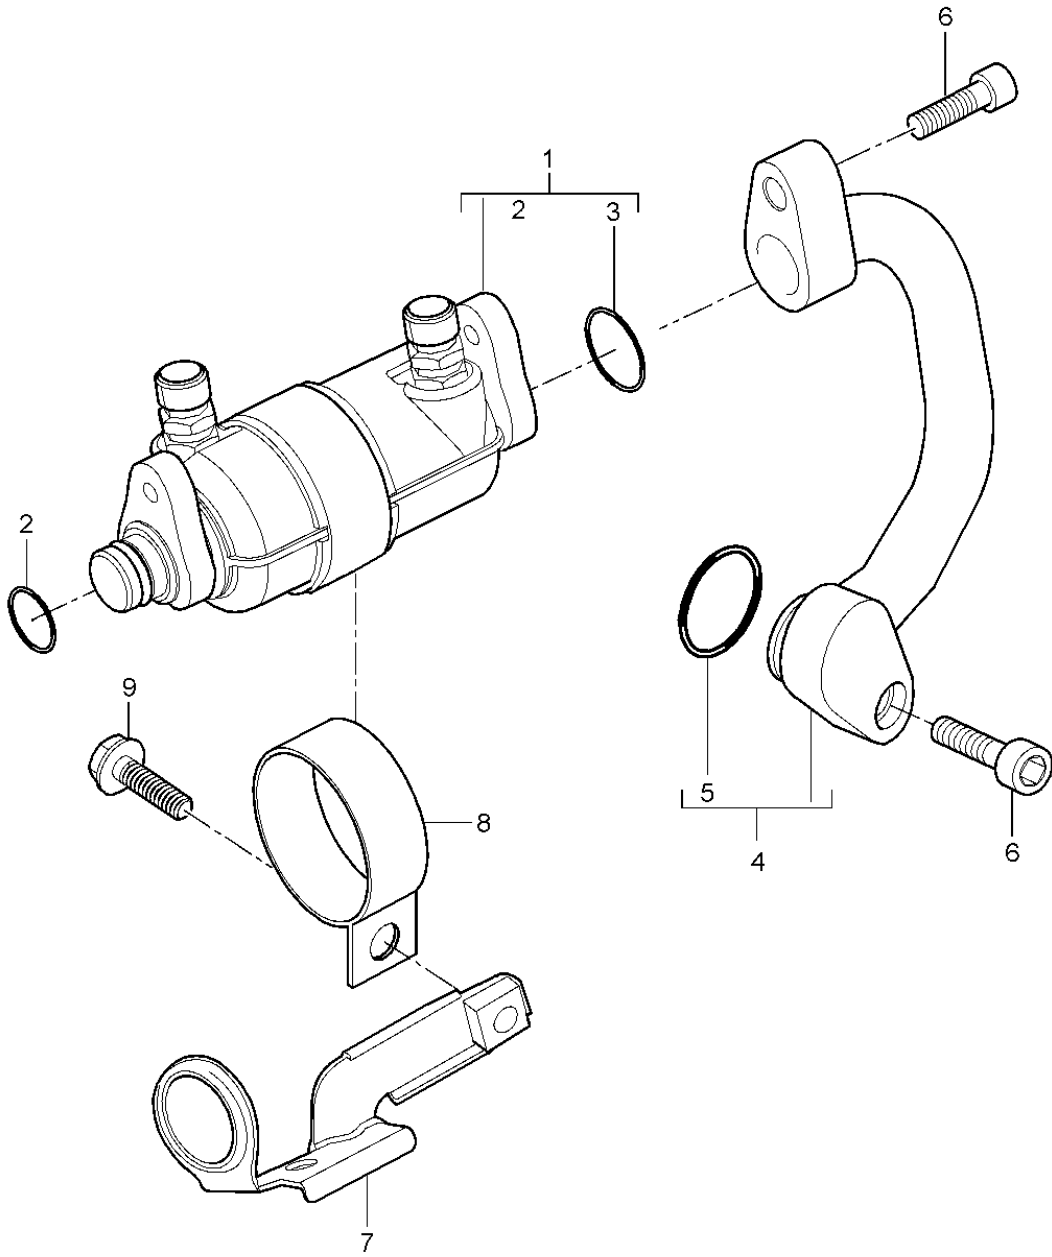

Model: 997T07

Model life 2007>>2009

Model: 997T07

Model life 2007>>2009

Pos	Part Number	Description	Remark	Qty	Model
1	997 573 069 01	fuel cooling fuel cooler		1	
2	999 707 558 41	O-ring 13,70 X 2,50N		1	
3	999 707 534 41	O-ring 17,00 X 2,00N		1	
4	997 573 099 03	suction line		1	
5	999 707 439 41	O-ring 23,80 X 2,40N		1	
6	900 067 276 01	Bolt with washer M8 X 35		2	
7	997 573 231 03	Bracket		1	
8	999 512 202 01	Clamp B1 49 X 20		1	
9	900 067 314 01	Bolt with washer M8 X 25		1