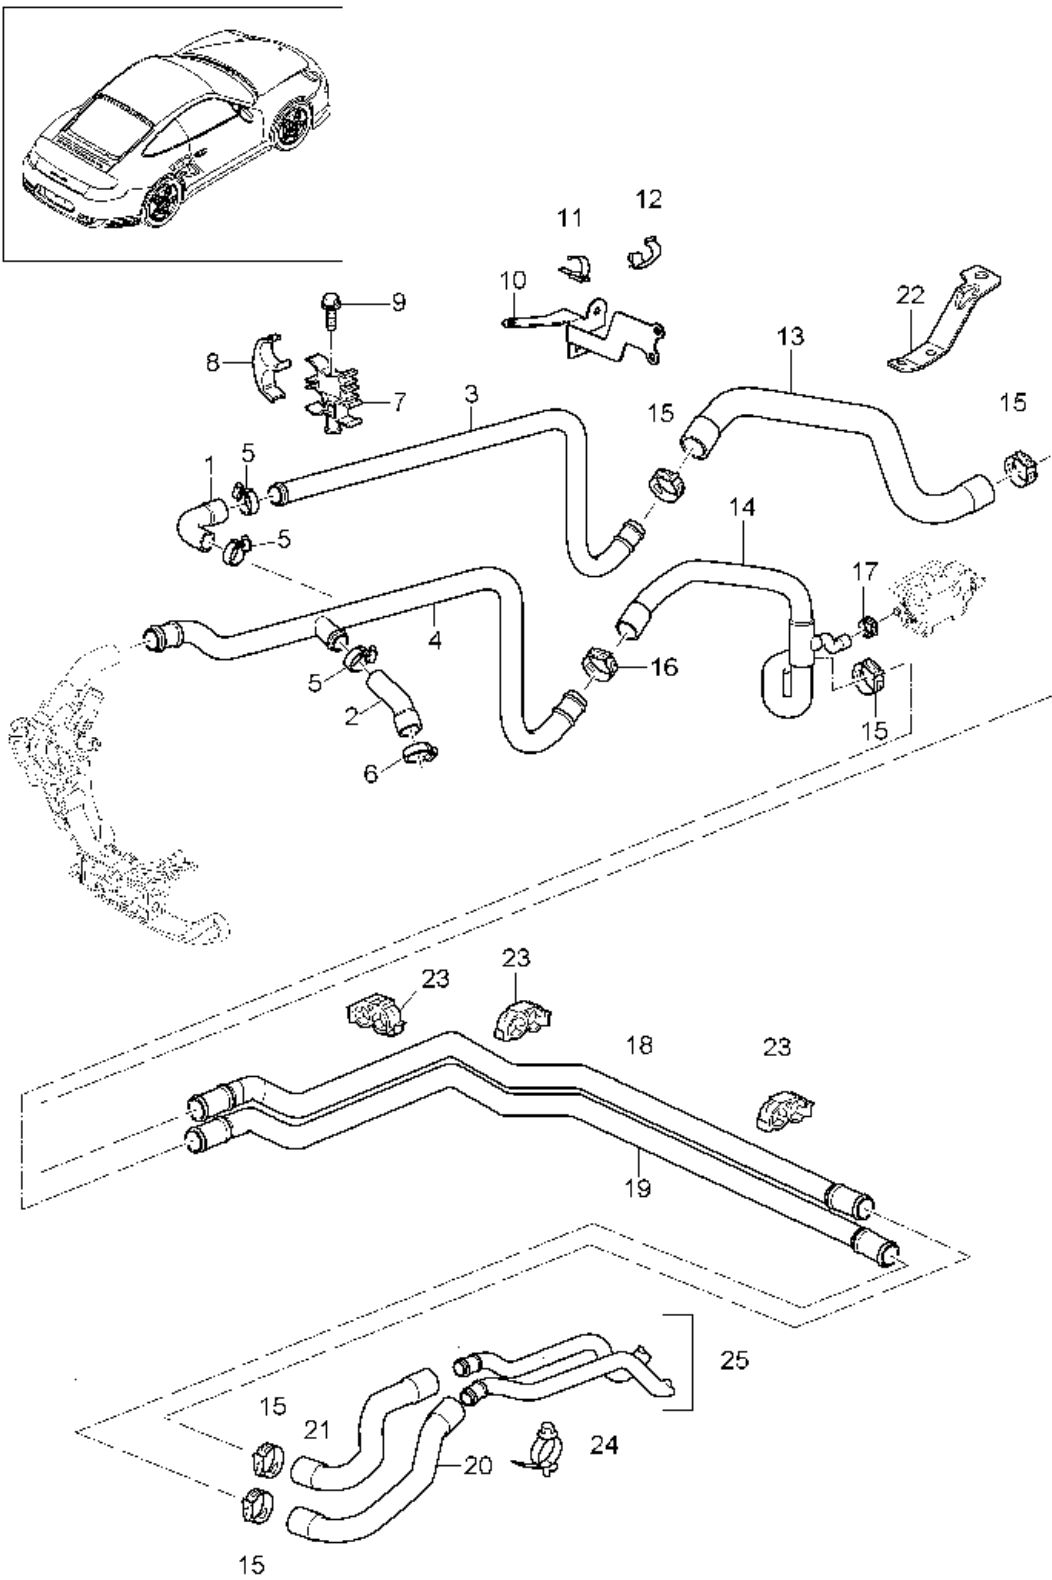

Model: 997T07

Model life 2007>>2009

Model: 997T07

Model life 2007>>2009

Pos	Part Number	Description	Remark	Qty	Model
		Lines heater GT2			9770+ PR:101
1	997 106 233 72	Hose Supply		1	
2	997 106 328 72	Water hose Return line		1	
3	997 106 252 71	Water pipe Supply		1	
4	997 106 254 71	Water pipe Return line		1	
5	999 512 552 01	Hose clamp		3	
6	999 512 346 01	20- 32/9 Hose clamp		1	
7	997 106 455 71	16- 27/9 Retainer for coolant hose		2	
8	997 106 456 71	Retaining bar		2	
9	900 385 111 01	Torx screw M 6 X 55		2	
10	997 106 450 71	Bracket		1	
11	999 651 300 40	Hose bracket 25,0 - 30,0		1	
12	999 507 728 40	Bracket 18,0 - 19,0		1	
13	997 106 434 90	Water hose Supply		1	
14	996 106 422 75	Return hose Discontinued part		1	
(14)	996 106 422 78	Return hose		1	
15	999 512 658 09	Hose clamp B27 X 12		7	
16	999 512 662 09	Hose clamp B32 X 12		1	
17	999 512 656 09	Hose clamp B25 X 12		1	
18	996 106 312 72	Water pipe Supply		1	
19	996 106 322 72	Water pipe Return line		1	
20	996 106 212 74	Hose Supply Discontinued part		1	
20	996 106 212 75	Hose Supply		1	
21	996 106 222 74	Return hose Discontinued part		1	
21	996 106 222 75	Return hose		1	
22	996 106 526 90	Bracket		1	
23	999 507 700 41	Hose bracket		3	
24	999 513 023 40	Cable ties 15 - 40		2	
25		Water pipe heater see illustration:	813-000