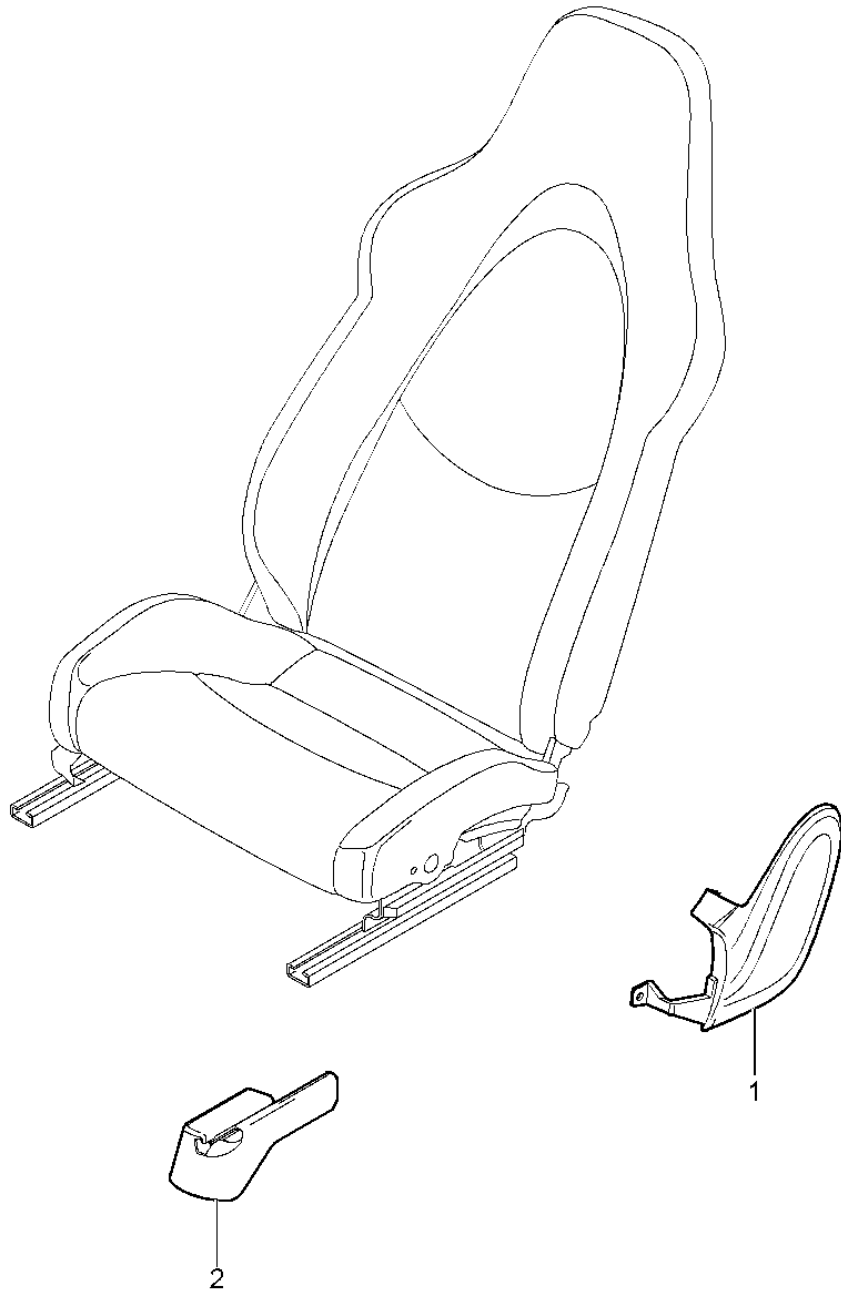

Model: 997T07

Model life 2007>>2009

Pos	Part Number	Description	Remark	Qty	Model
3	997 521 631 01	Actuator button backrest		1	
4	997 521 631 01 V05	Galvano silver		1	
	997 521 061 01	Retainer plate child seat ISOFIX Not for: AUSTRALIEN			
5	997 521 961 01	1 set attachment parts Retainer plate		1	
6	997 521 251 00	Holder for fire extinguisher		1	PR:098,509
(6)	997 521 252 00	Holder for fire extinguisher		1	PR:099,509
7	997 521 607 00	Cup		1	PR:509
		Fire extinguishers			
8	997 521 881 00	Holder for fire extinguisher Cup		1	PR:509
9	997 521 851 00	tensioning strap Fire extinguishers		1	PR:509
10	996 722 115 00	Fire extinguishers Information available		1	PR:509
11	997 521 841 00	Reinforcement	front	1	PR:509
12	997 521 843 00	Reinforcement	rear	1	PR:509
13	997 521 427 01	Cover	left	1	PR:438,560
		Sensor Weight			
(13)	997 521 427 01 01C	Satin black		1	PR:438,560
	997 521 426 01	Cover Sensor Weight	right		
14	997 521 426 01 01C	Satin black		4	
	999 141 047 01	Torx screw Mount Seat rail			

Model: 997T07

Model life 2007>>2009