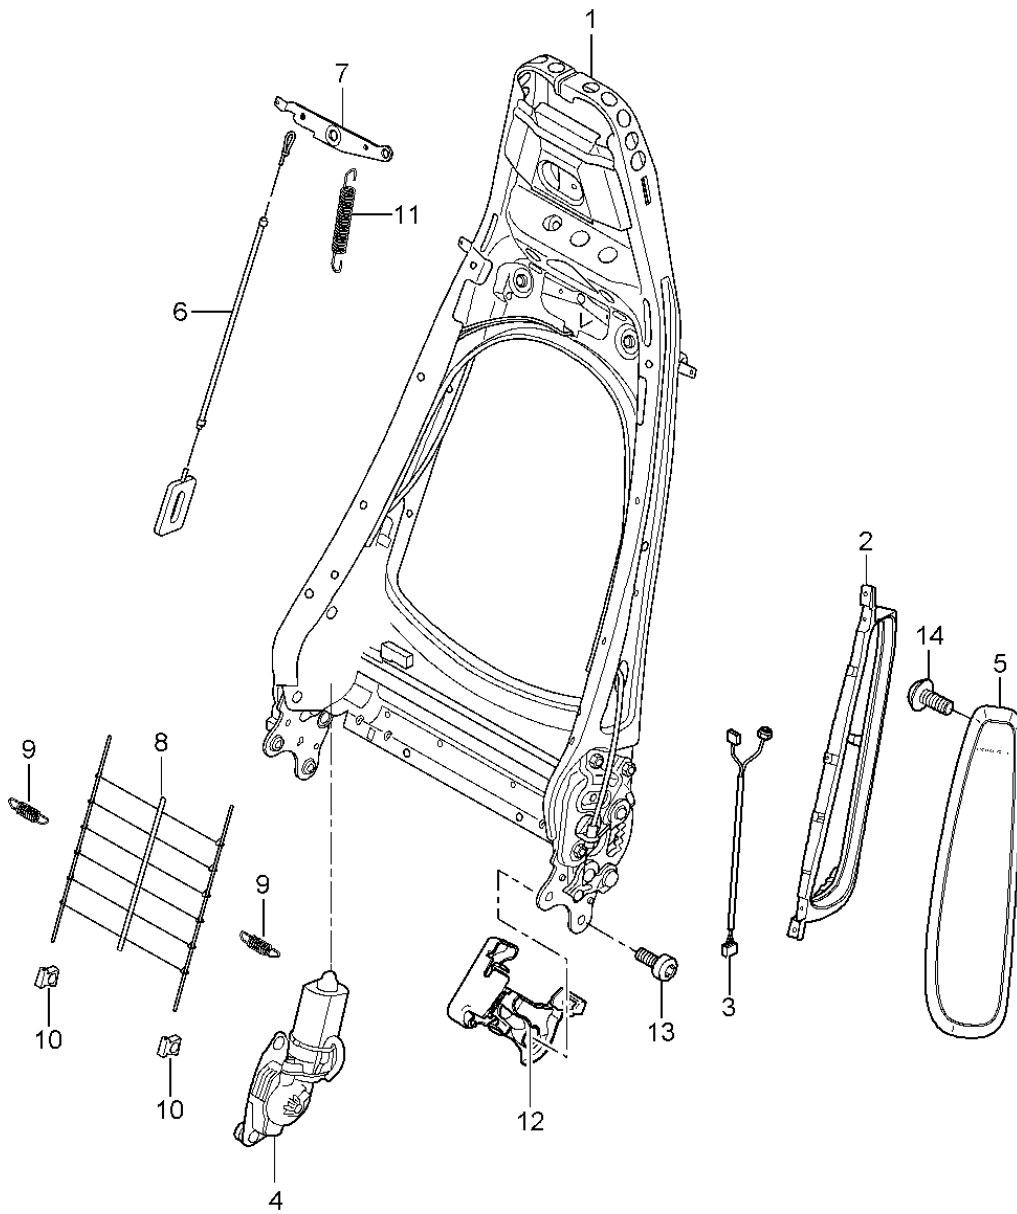

Model: 997T07

Model life 2007>>2009

Pos	Part Number	Description	Remark	Qty	Model
4	997 521 621 02	Rosette lever for folding backrest	left	1	PR:437,438
(4)	997 521 621 02 D07 997 521 622 02	Volcano grey Rosette lever for folding backrest	right	1	PR:437,438
5	997 521 622 02 D07 997 521 373 01	Volcano grey Coat hook		2	PR:437,438
6	997 521 373 01 D07 999 919 232 09	Volcano grey Screw Coat hook		1	
7	997 521 783 00	Support panel	left	1	
(7)	997 521 784 00	Support panel Backrest shell	right	1	
8	997 521 733 00	Air guide channel Backrest shell Vented D - MJ 2009>>		1	PR:437,438, 541
9	997 624 337 00	Electric motor Backrest shell Vented D - MJ 2009>>		1	PR:541
10	000 043 207 38	1 set attachment parts Electric motor D - MJ 2009>>		1	PR:541
11	997 521 491 01	Cover Fan D - MJ 2009>>		1	PR:437,438, 983,541
(11)	997 521 491 01 A80 997 521 491 01 B80 997 521 491 01 T80 997 521 491 01 E80 997 521 491 01 M80 997 521 491 01 R80 997 521 491 02	Black Stone grey Sand beige sea blue Terracotta Cocoa Cover Fan D - MJ 2009>>		1	PR:437,438, 983,998,541
	997 521 491 02 D11 997 521 491 02 T11 997 521 491 02 N11	Dark grey/natural Brown/natural Carrera Red			
12	000 043 207 40	Clip Mount Cover Fan D - MJ 2009>>		3	PR:541
13	000 043 207 41	1 set attachment parts Mount Cover Fan D - MJ 2009>>		1	PR:541

Model: 997T07

Model life 2007>>2009