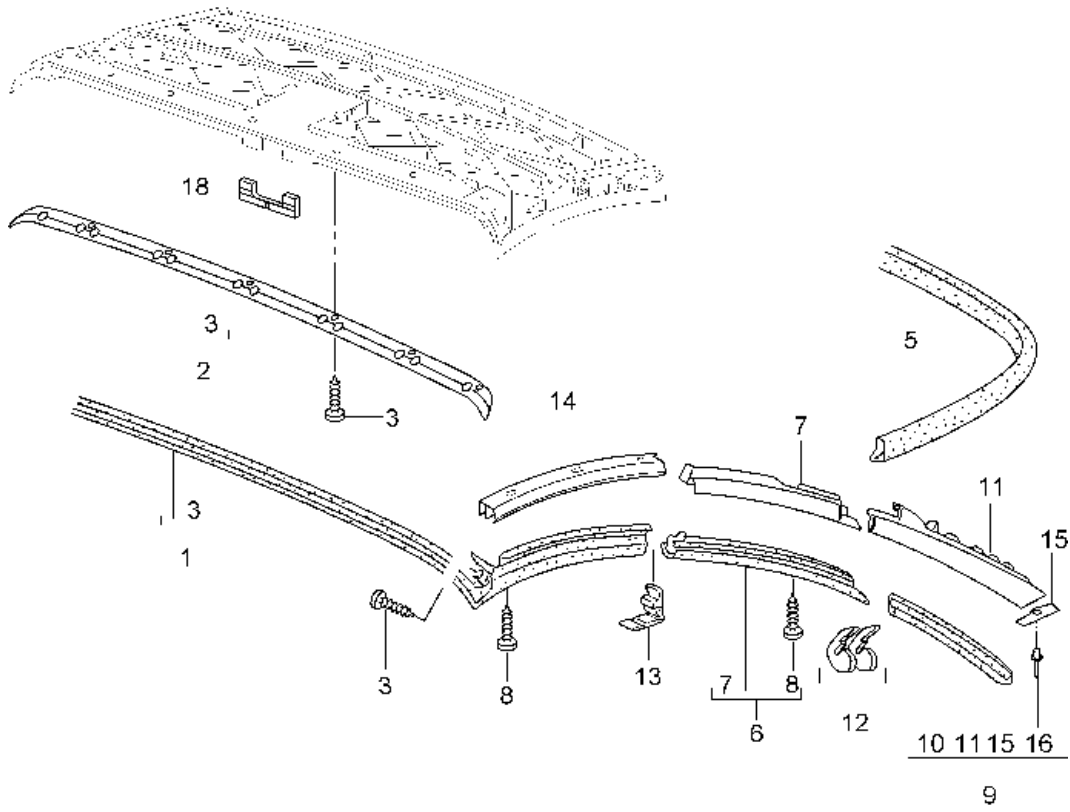

Model: 997T07

Model life 2007>>2009

Model: 997T07 Model life 2007>>2009

Pos	Part Number	Description	Remark	Qty	Model
1	997 561 327 00	Convertible top Seal roof frame seal		1	
1	997 561 937 00	D >> - MJ 2008 roof frame seal		1	
2	997 561 501 00	Set D - MJ 2009>> retaining strip		1	
2	997 561 951 00	D >> - MJ 2008 retaining strip		1	
3	999 141 036 09	Set D - MJ 2009>> fillister hd. bolt		7	
5	997 561 949 00	Seal		1	
6	997 561 913 01	Roof arch Gaskets Assembly kit	left	1	
6	997 561 913 02	D >> - MJ 2008 Gasket set Assembly kit	left	1	
(6)	997 561 914 01	D - MJ 2009>> Gaskets Assembly kit	right	1	
(6)	997 561 914 02	Gasket set Assembly kit D - MJ 2009>>	right	1	
7	997 561 355 01	D - MJ 2009>> Sealing frame	left	1	
(7)	997 561 355 01 A09	Black	right	1	
(7)	997 561 356 01	Sealing frame	right	1	
(7)	997 561 356 01 A09	Black		1	
8	999 919 152 09	fillister hd. bolt		X	
9	997 561 923 01	roof frame seal Assembly kit	left	1	
9	997 561 923 03	D >> - MJ 2008 Gaskets Assembly kit	left	1	
(9)	997 561 924 01	D - MJ 2009>> roof frame seal Assembly kit	right	1	
(9)	997 561 924 03	D >> - MJ 2008 Gaskets Assembly kit	right	1	
10	997 561 903 00	D - MJ 2009>> roof frame seal	left	1	
(10)	997 561 904 00	D >> - MJ 2008 roof frame seal	right	1	
11	997 561 319 01	D >> - MJ 2008 Sealing frame	left	1	
11	997 561 319 03	D >> - MJ 2008 Sealing frame	left	1	
(11)	997 561 319 03 A09	D - MJ 2009>> Black	right	1	
(11)	997 561 320 01	Sealing frame D >> - MJ 2008	right	1	
(11)	997 561 320 03	Sealing frame D - MJ 2009>>	right	1	
12	997 561 320 03 A09	Black		2	
13	996 561 935 00	Filler piece Set		2	
13	997 561 813 00	Filler piece	left	1	
(13)	997 561 814 00	Filler piece	right	1	
14	996 561 527 00	roof frame Support	front left	1