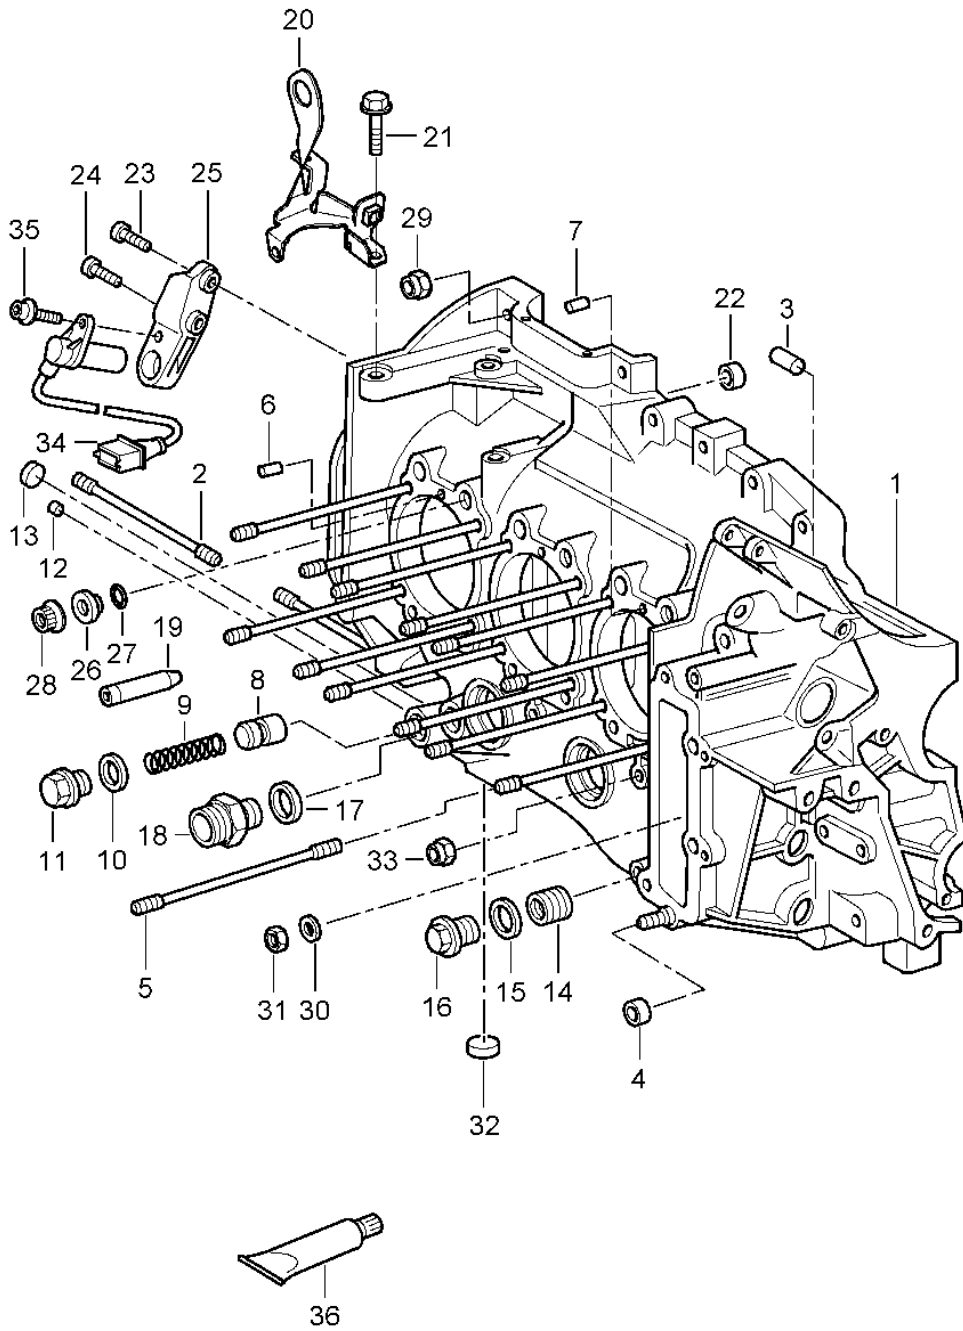

Model: 997T07

Model life 2007>>2009

Model: 997T07 Model life 2007>>2009

Pos	Part Number	Description	Remark	Qty	Model
1	996 101 901 71	Crankcase housing	left	1	9770
2	999 062 099 02	Crankcase housing with studs		2	
2	900 060 096 01	Threaded pin BM 10 X 105 Discontinued part		2	
3	999 501 065 30	Threaded pin BM 10FO X 105		1	
4	901 101 145 00	Sealing cap 9,2 MM		4	
5	996 101 172 70	dowel sleeve		24	
6	900 012 046 00	Threaded pin		2	
7	900 012 057 00	Cylinder pin A 8,0 X 14		2	
8	911 107 512 00	Cylinder pin A 6,0 X 14		1	
9	901 107 531 01	piston		1	
10	900 123 106 30	Pressure spring		1	
11	999 064 026 02	seal ring A18 X 24		1	
12	999 064 026 01	sealing plug M 18 X 24 Discontinued part		1	
12	911 101 186 00	sealing plug AM 18 X 1,5		1	
(12)	911 101 186 01	Bungs 7,5 X 8,0		1	
13	900 036 047 02	Sealing cap oversize 8,5 X 8,0		1	
(13)	911 101 182 01	End cap A 13		1	
14	999 504 127 00	Sealing cap oversize 14,00 X 8,5		1	
15	900 123 118 30	threaded insert 20 X 1,5		1	
16	944 107 197 02	seal ring A 22 X 27		1	
17	900 123 011 30	sealing plug		1	
18	999 136 044 09	seal ring A 22 X 27		1	
19	993 101 018 51	threaded union 18		6	
20	997 101 251 73	Spray jet M 20 X 1,5		1	
21	900 074 040 03	Retaining bar		1	
22	901 101 195 00	Hexagon bolt M 8 X 50		2	
23	900 385 009 01	dowel sleeve		1	PR:480
24	900 385 270 01	Torx screw M 6 X 16		1	PR:480
25	964 101 187 01	Hexagon head bolt M 6 X 35		1	PR:480
26	964 101 313 71	Bracket		12	
26	964 101 313 05	Washer Discontinued part		12	
27	999 701 006 41	Washer		12	
28	959 101 172 70	O-ring 8 X 2		12	
28	959 101 172 00	Nut Discontinued part		12	
28	959 101 172 00	Nut		12	