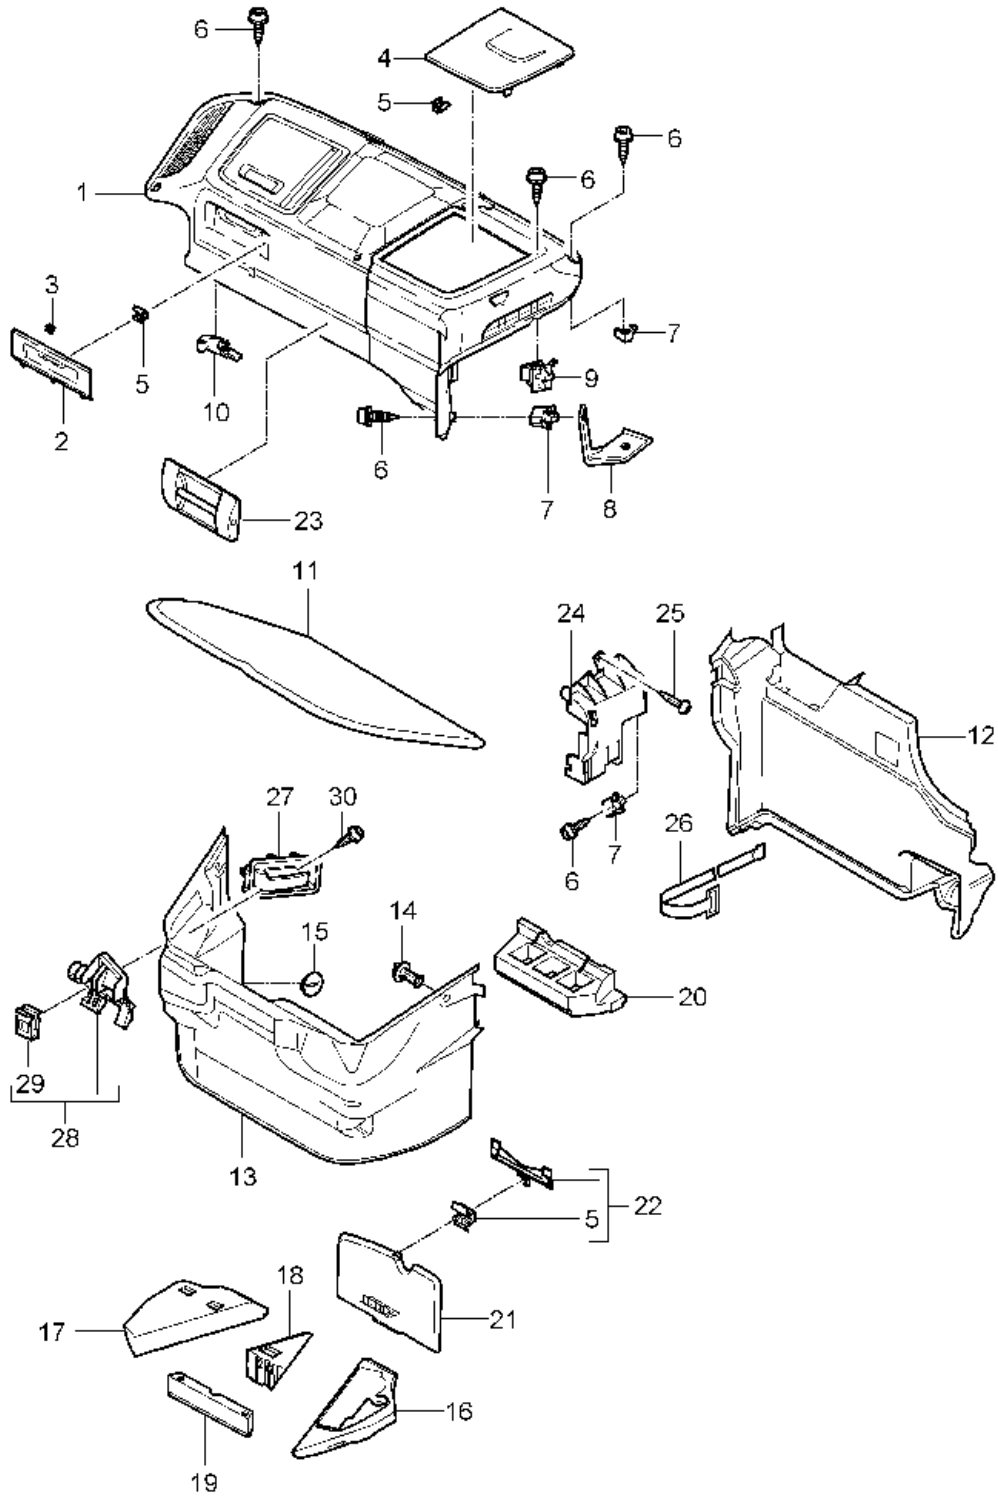

Model: 997T07

Model life 2007>>2009

Pos	Part Number	Description	Remark	Qty	Model
20	997 551 412 01	Compressor Foam part filler plate		1	
21	997 551 414 00	Foam part	lhd	1	TURBO PR:098,692
(21)	997 551 413 00	CD changers Foam part	rhd	1	TURBO PR:099,692
22	997 551 501 00	CD changers Cover	lhd	1	PR:098
(22)	997 551 501 00 A31 997 551 502 00	Compressed air bottle Black Cover	rhd	1	PR:099
23	997 551 502 00 A31 997 551 415 00	Compressed air bottle Black Adapter		1	
26	997 551 805 01	Compressed air bottle Eye Luggage compartment	front	1	
27	997 551 736 01	Black Cover for control unit		1	
28	999 073 061 02	panel screw ST 4,8 X 16		X	
29	997 551 104 00	Trim	lhd	1	TURBO PR:098,692
(29)	997 551 104 00 02A 997 551 103 00	CD changers Black Trim	rhd	1	TURBO PR:099,692
30	997 551 103 00 02A 997 551 108 00	CD changers Black Trim		1	PR:664
(31)	997 551 108 00 02A 997 551 105 00	Amplifiers Black Trim	rhd	1	PR:099,670, 672
(32)	997 551 105 00 02A 997 551 811 00	DVD Black Cover trim	rhd	1	PR:099,670, 672
33	997 551 811 00 02A 997 551 741 00	DVD Black retaining strap for first aid kit		1	PR:024
(33)	997 551 741 00	retaining strap for first aid kit		1	PR:499
38	997 556 623 00	Plastic foam strip		2	PR:670,672

Model: 997T07

Model life 2007>>2009