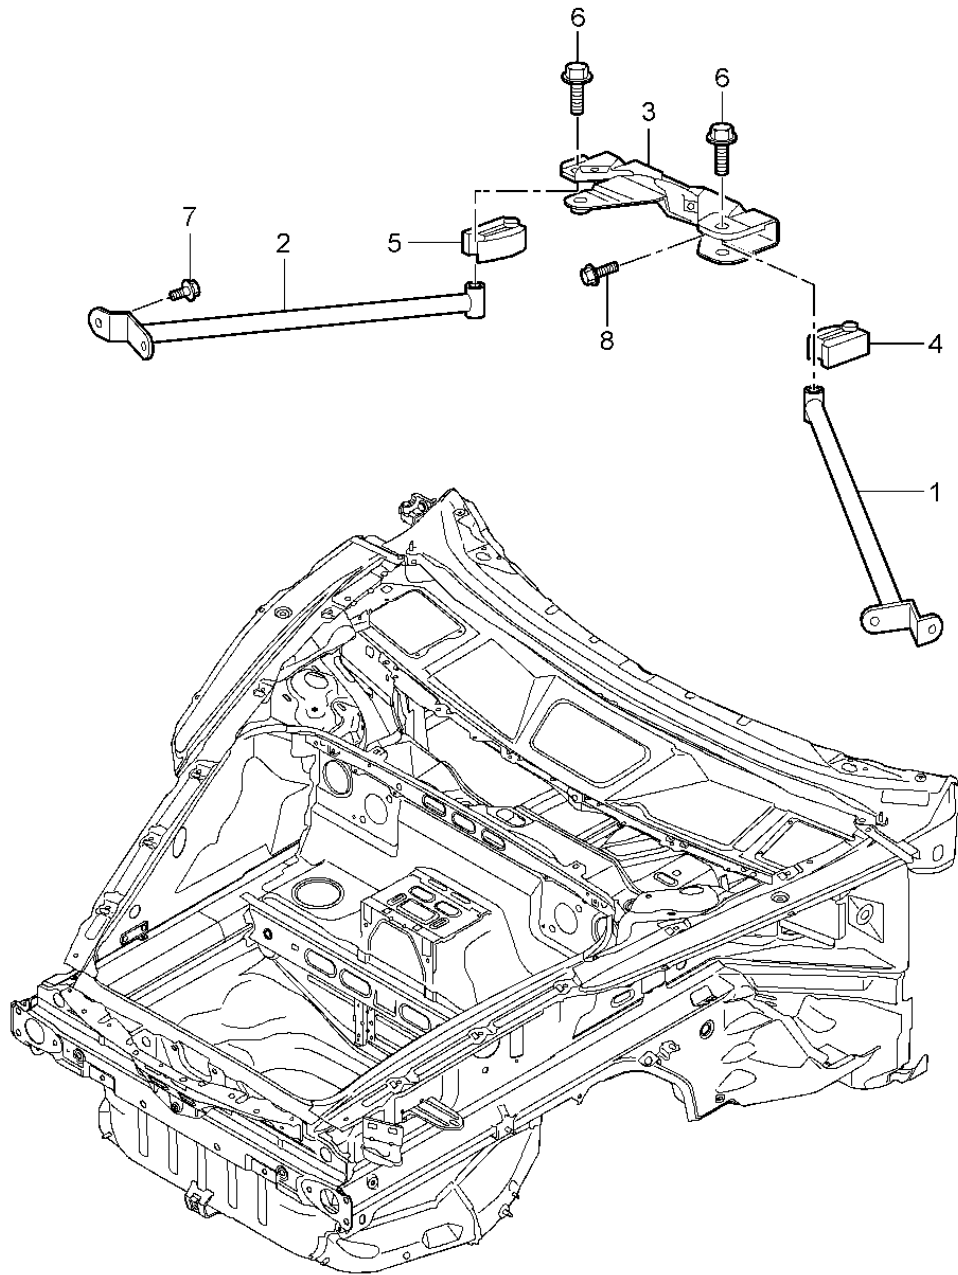

Model: 997T07

Model life 2007>>2009

Pos	Part Number	Description	Remark	Qty	Model
18	999 084 638 09	Spare wheel well Hexagon nut M 6		3	
19	803 803 583	Rubber grommet 30,0 X 40,0 Discontinued part		1	
19	999 703 195 40	Rubber grommet 30,0 X 40,0		1	
20	999 703 476 40	Grommet 29,8 X 1,0		4	
20	999 703 476 41	Grommet 29,8 X 1,0		4	

Model: 997T07

Model life 2007>>2009