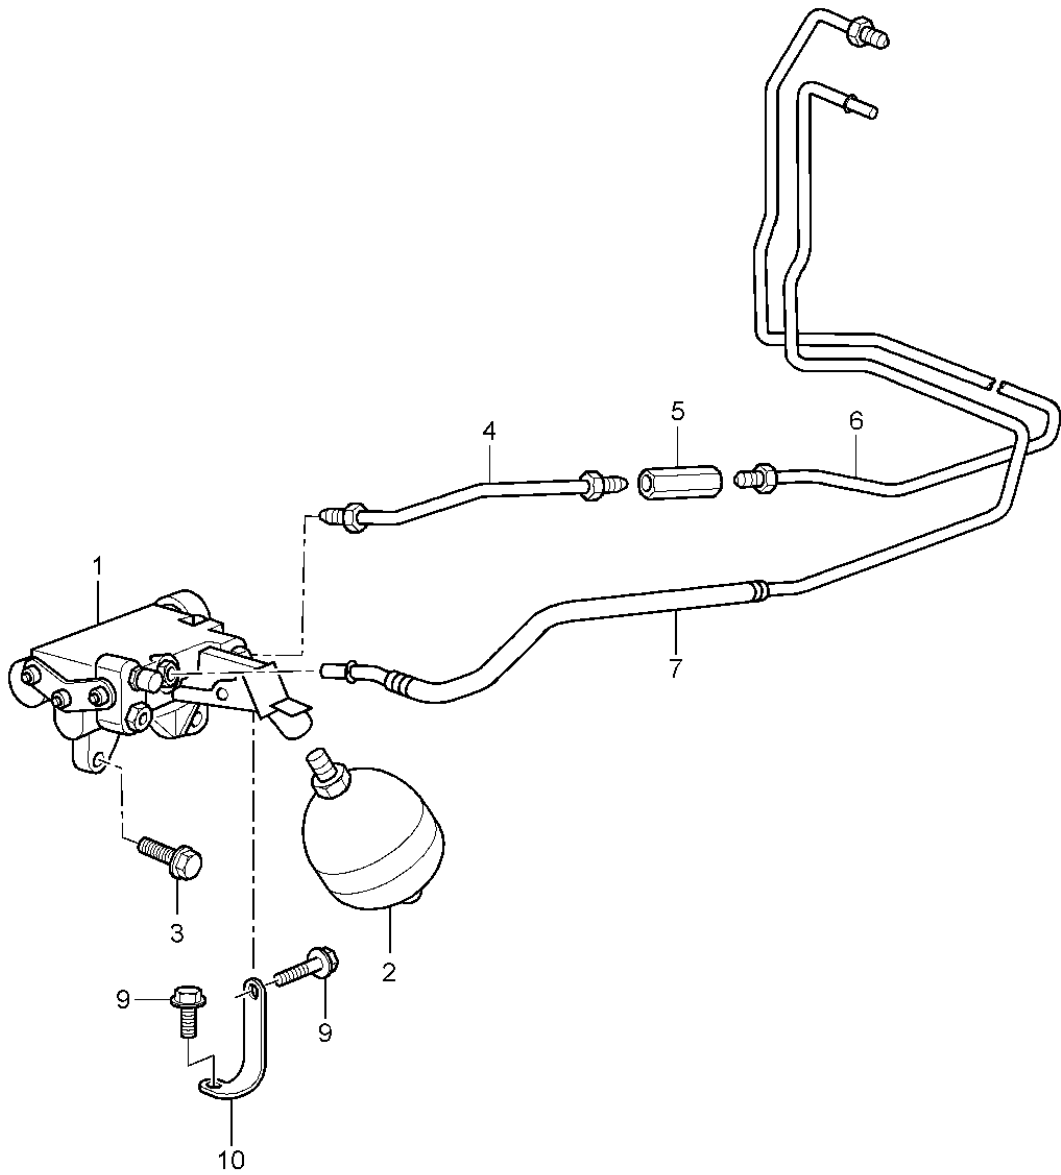

Model: 997T07

Model life 2007>>2009