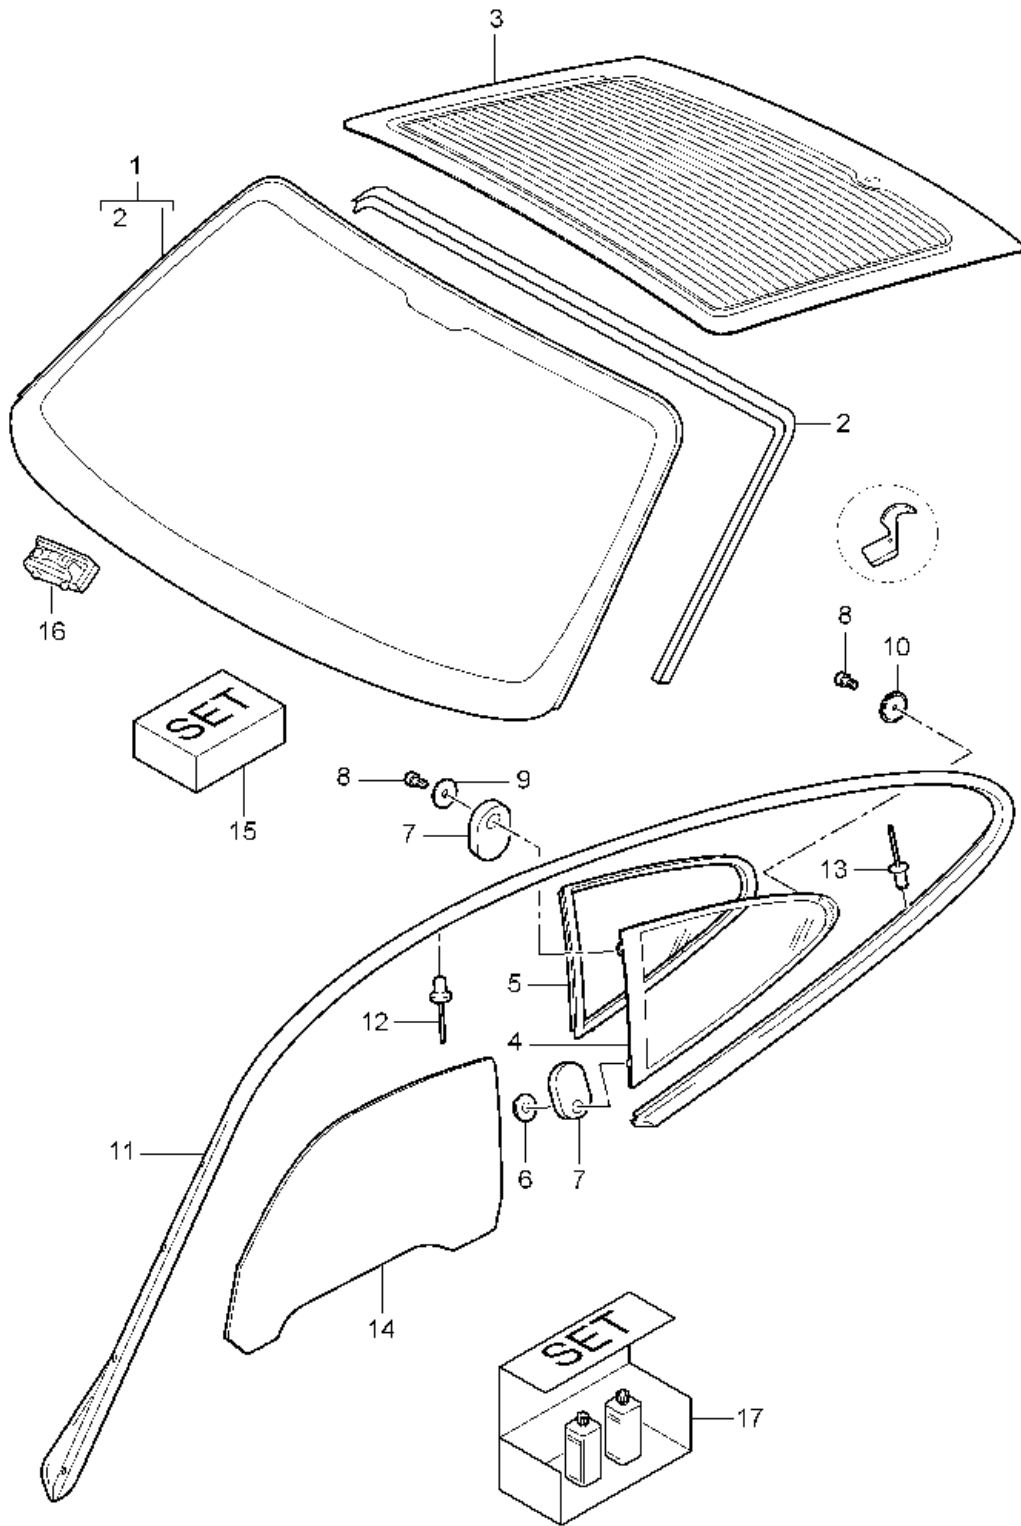

Model: 997T07

Model life 2007>>2009

Model: 997T07 Model life 2007>>2009

Pos	Part Number	Description	Remark	Qty	Model
1	997 541 911 00	window glazing Windscreen		1	Cabrio PR:440,568
			also use: 000 043 305 35		
1	997 541 911 06	D >> - MJ 2007 Windscreen Tinted		1	Cabrio PR:440,568
			also use: 000 043 305 35		
(1)	997 541 911 01	D - MJ 2008>> Windscreen Tinted		1	Coupe PR:440,567
			also use: 000 043 305 35		
(1)	997 541 911 07	Windscreen Tinted		1	Cabrio PR:440,567
			also use: 000 043 305 35		
(1)	997 541 911 08	Windscreen Tinted		1	Coupe PR:440,568
			also use: 000 043 305 35		
2	997 541 901 09	Seal for front window		1	CABRIO
(2)	997 541 901 10	Seal for front window		1	COUPE
3	997 545 911 00	Rear window		1	PR:426
			also use: 000 043 305 35		
3	997 545 911 03	Rear window		1	PR:425
			also use: 000 043 305 35		
4	997 543 111 04	Side window Discontinued part	left	1	
4	997 543 111 05	Side window	left	1	
(4)	997 543 112 04	Side window	right	1	
(4)	997 543 112 05	Side window	right	1	
5	996 543 325 00	Sealing frame Side window	left	1	
(5)	996 543 326 00	Sealing frame Side window	right	1	
6	999 084 210 02	Hexagon nut M 8		1	
7	996 543 611 02	Seal		2	
8	999 218 011 02	Socket head bolt M 6 X 12		2	
9	999 025 270 02	Washer 6,4 X 30 X 1,5		1	
10	996 543 625 00	Sealing plate		1	
11	997 537 481 00	roof frame seal	left	1	
(11)	997 537 482 00	roof frame seal	right	1	
12	999 190 445 37	Pop rivet 4,0 X 7,9		13	
13	999 190 450 37	Pop rivet 4,0 X 6,3		7	
14	997 542 511 02	Door window	left	1	COUPE
(14)	997 542 512 02	Door window	right	1	COUPE
(14)	997 542 511 03	Door window	left	1	CABRIO
(14)	997 542 512 03	Door window	right	1	CABRIO
15	997 545 901 00	Seal for rear window		1	
16	000 043 305 35	2K pane adhesive set TEROSTAT		1	
17	000 043 205 37	emulsion tube Supplement set		X	
18	999 507 576 41	Bracket		2	
19	000 043 303 32	cutting wire for removing windows		1	
20	000 043 206 47	Car care set Side window		X