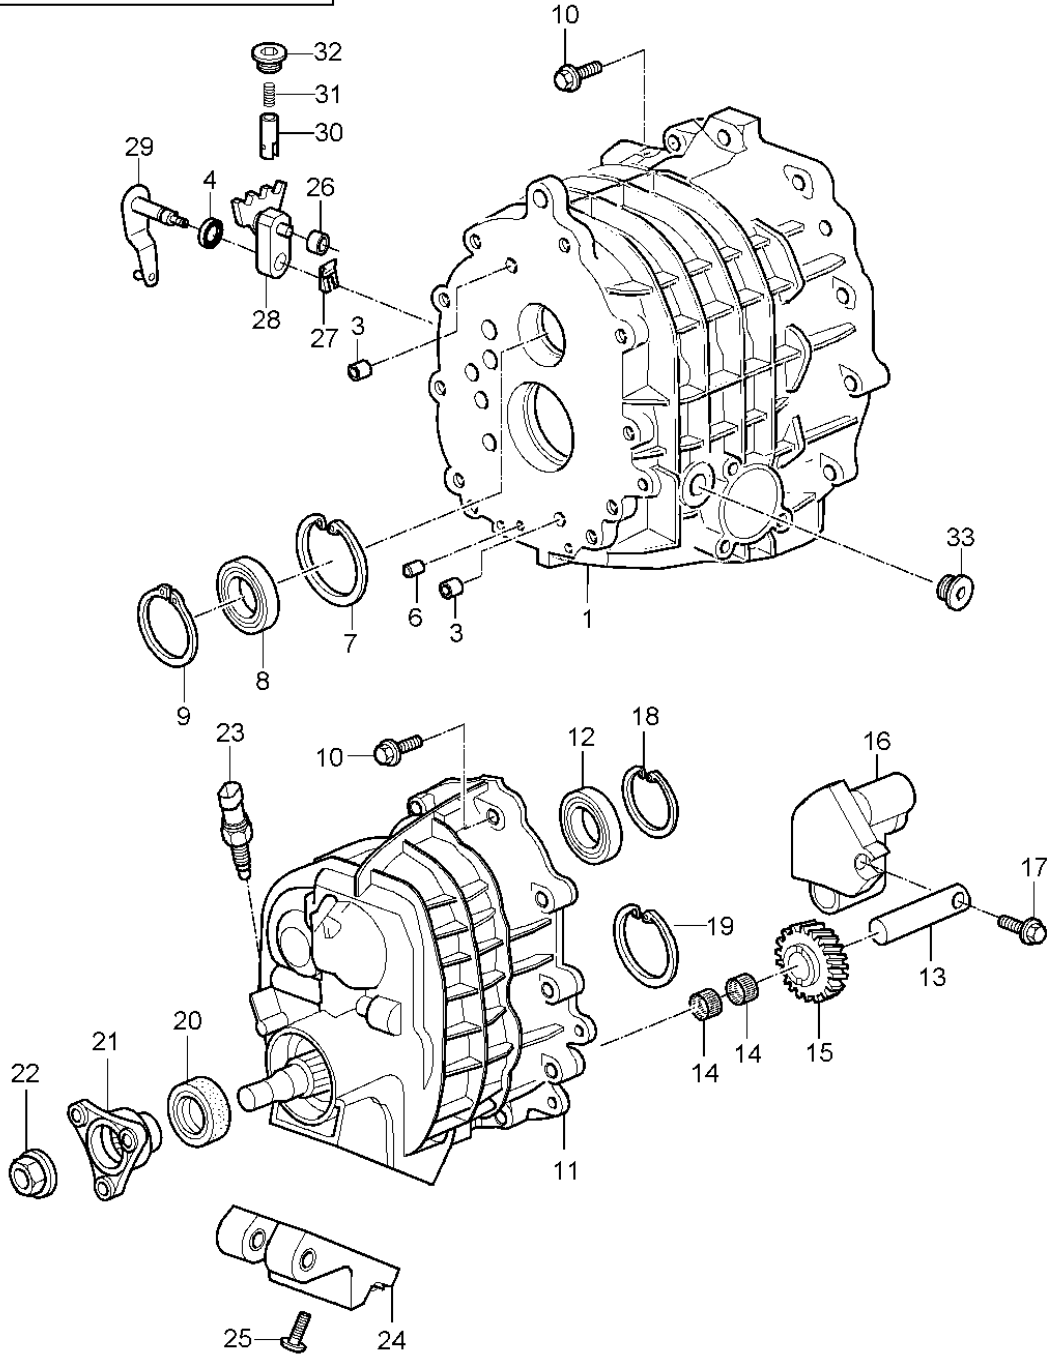

Model: 997T07

Model life 2007>>2009

Model: 997T07 Model life 2007>>2009

Pos	Part Number	Description	Remark	Qty	Model
		Gear housing Gearbox cover			G9750
1	997 301 102 50	Gear housing		1	
2	996 303 513 00	Round socket 15 X 21 X 22		4	
3	996 303 515 00	Bearing bush 15 x 17 x12		2	
4	996 303 517 00	Shaft oil seal 15 x 21 x 5/6,5		2	
5	996 303 523 01	Bearing bush 13X15X10		2	
6	900 012 144 00	Cylinder pin A 12,0 X 14		4	
7	999 152 031 01	snap ring 68 X 1,50		1	
8	999 110 181 00	cylinder roller bearing 30 X 62 X 16		1	
9	900 111 001 00	snap ring SP 62		1	
10	900 378 281 01	Hexagon bolt M 8 X 35		22	
11	997 301 301 51	Gearbox cover		1	
12	999 110 194 00	cylinder roller bearing 25 x 52 x 15		1	
13	997 302 228 50	Pin for reverse gear		1	
14	996 302 224 00	Needle cage 20 X 26 X 17		2	
15		reverse gear Only by sets see illustration:	303-000		
16	996 302 225 51	Segment		1	
17	996 302 223 00	Hexagon bolt M 8 X 55		1	
18	999 152 062 01	snap ring 52 X 1,50		1	
19	999 152 024 01	snap ring 62 X 1,50		1	
20	999 113 475 40	Shaft oil seal 40 X 62 X 10		1	
21	997 302 033 50	Output flange		1	
22	997 302 317 50	Collar nut M 20 X 1,5		1	
23	996 606 133 00	Switch		1	
24	722 260 006 2	Back-up light gearbox mounting		1	
25	999 073 095 01	Gearbox cover fillister hd. bolt M 8 X 30		4	
26	996 303 303 00	roller 20 X 8 X 8		1	
27	996 303 383 00	fuse		1	
28	996 303 033 00	Shift segment		1	
29	997 303 031 50	gearshift lever		1	
30	996 303 035 00	Pin		1	
31	996 303 235 00	Pressure spring		1	
32	900 908 021 01	sealing plug M 18 x 1,5		1	
33	N 910 597 01	sealing plug M 22 x 1,5		1	
34	997 303 315 50	vibration damper		2	
35	0A2 326 117	hexagon socket head bolt,		2