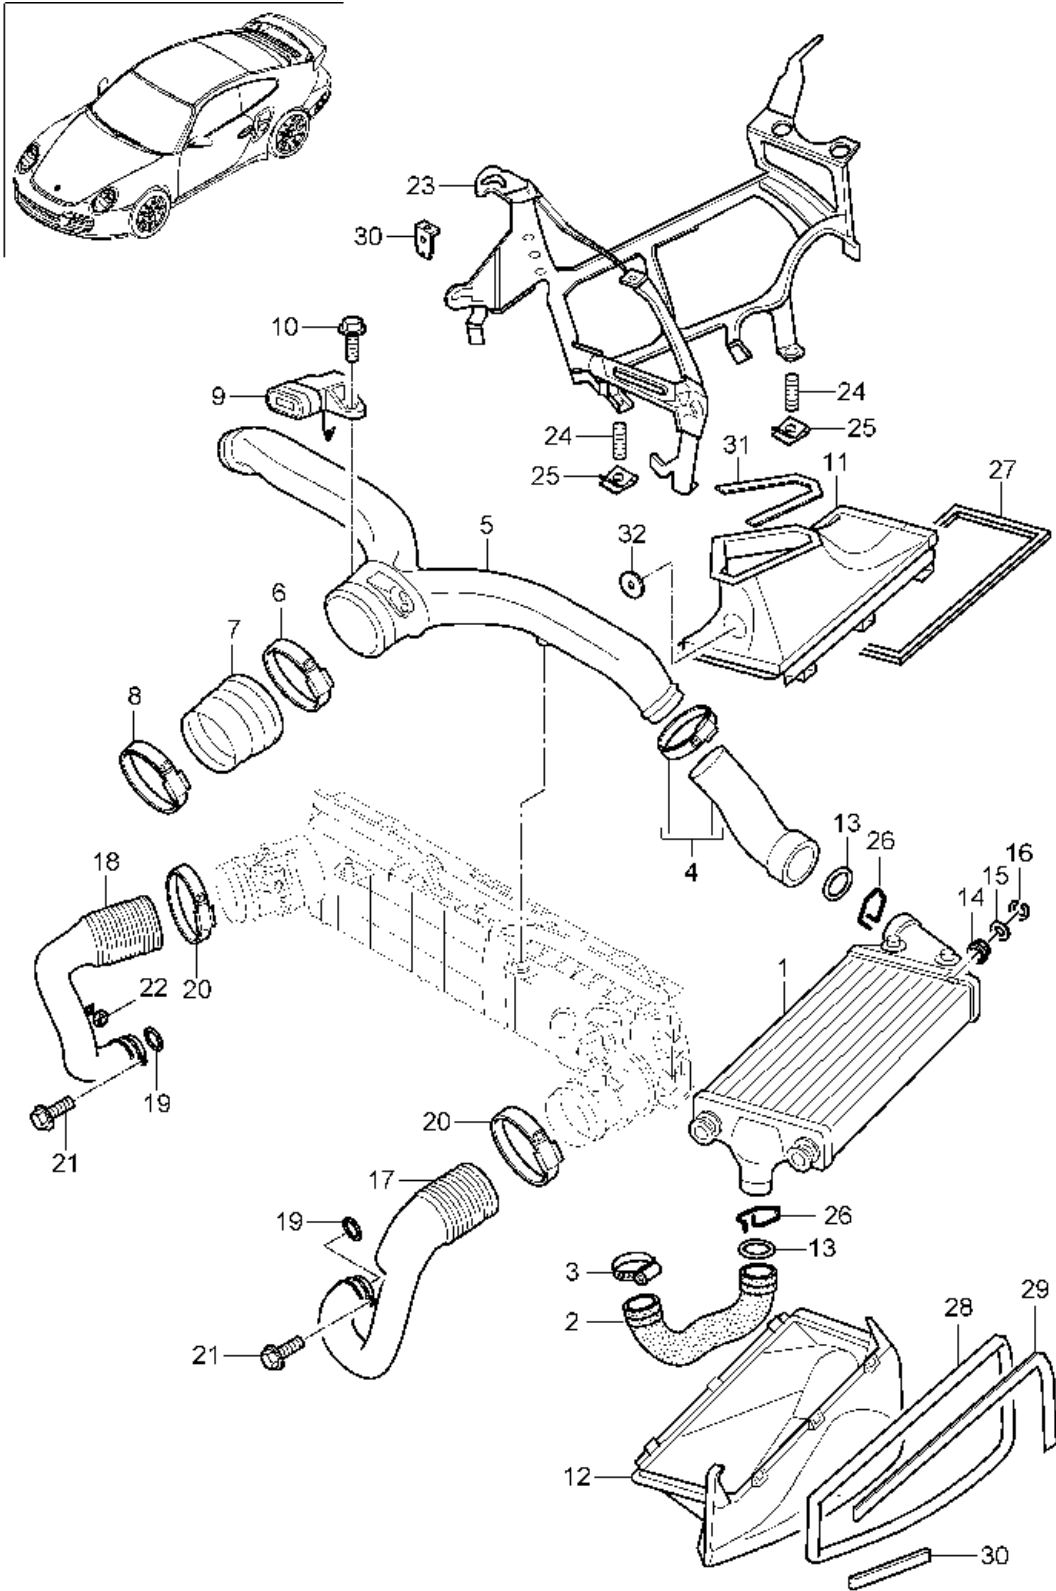

Model: 997T07

Model life 2007>>2009

Pos	Part Number	Description	Remark	Qty	Model
1	997 110 627 72	intake air distributor intake air distributor Discontinued part		2	9770 PR:-101
1	997 110 627 73	intake air distributor		2	PR:-101
(1)	997 110 677 71	intake air distributor Discontinued part		2	PR:101
(1)	997 110 477 72	intake air distributor		2	PR:101
2	997 110 747 70	Seal		6	
3	900 067 354 01	Bolt with washer M 6 X 25		12	
4	997 110 215 70	Distributor tube		1	PR:-101
(4)	997 110 177 71	Distributor tube with: Seal Discontinued part		1	PR:101
(4)	997 110 159 70	Distributor tube Discontinued part		1	PR:101
(4)	997 110 059 70	Distributor tube (complete)		1	PR:101
5	997 110 319 00	Seal		1	
6	997 110 685 70	Rubber sleeve		2	PR:-101
(6)	997 110 687 71	Rubber sleeve		2	PR:101
7	999 512 539 00	Hose clamp 90 - 110/9 Discontinued part		4	
(7)	999 512 539 01	Hose clamp 90 - 110/9		4	PR:-101
(7)	999 512 698 01	Hose clamp 70 - 90/9		4	PR:101
8	993 110 530 01	Grommet		1	
9	997 606 213 00	Temperature sensor Engine bay		1	
10	997 110 178 70	Non-return valve		1	PR:101
11	999 707 409 41	O-ring 26 X 3		1	PR:101
12	900 385 050 01	Hexagon head bolt BM 6 X 16		2	PR:101

Model: 997T07

Model life 2007>>2009