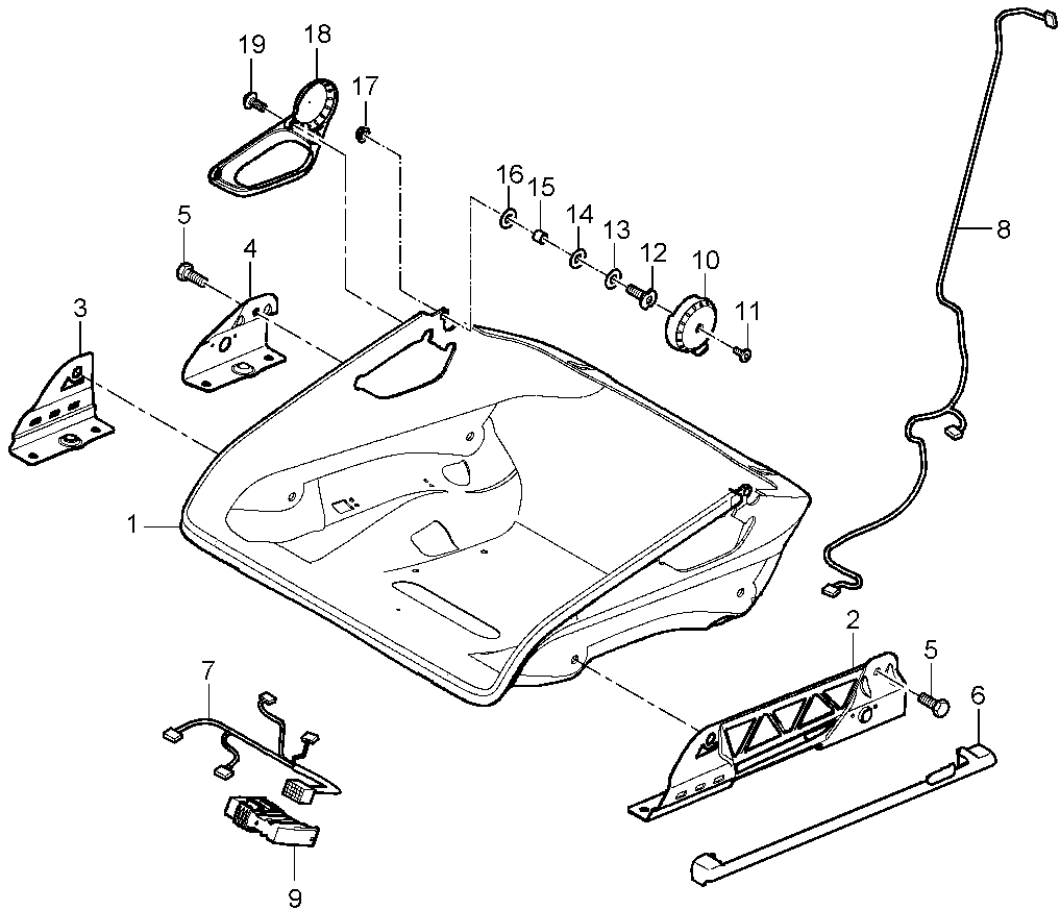

Model: 997T07

Model life 2007>>2009

Model: 997T07 Model life 2007>>2009

Pos	Part Number	Description	Remark	Qty	Model
		bucket seat Collapsible Seat frame Accessories D - MJ 2008>>			TURBO
1	997 521 281 00	Cup Seat frame	left a. right	2	PR:388,389
(1)	997 521 182 00	without: seat occupied recognition Cup Seat frame	right	1	PR:389,560
2	997 521 433 00	with: seat occupied recognition Adapter Seat frame	outer left	1	PR:388,389, 560
(2)	997 521 434 00	Discontinued part Adapter Seat frame	outer right	1	PR:389
3	997 521 436 00	Discontinued part Adapter Seat frame	front, inner right	1	PR:388
(3)	997 521 435 00	Discontinued part Adapter Seat frame	front, inner left	1	PR:389
4	997 521 438 00	without: seat occupied recognition Discontinued part Adapter Seat frame	rear, inner right	1	PR:388
(4)	997 521 437 00	Discontinued part Adapter Seat frame	rear, inner left	1	PR:389
5	999 217 168 01	without: seat occupied recognition Discontinued part Hexagon bolt M 8 X 16 Mount Seat rail		4	
6	997 521 427 03	bucket seat Cover Sensor	left	1	PR:389,560
(6)	997 521 427 03 01C 997 521 426 03	seat occupied recognition Satin black Cover Sensor	right	1	PR:389,560
7	997 521 426 03 01C 997 612 688 10	seat occupied recognition Satin black Wire set		1	PR:389,560
8	997 612 785 10	seat occupied recognition Wire set	left a. right	1	PR:388,389
9	997 618 233 05	Side airbag unit Control unit for seat occupied sensor		1	
10	997 521 563 00	Trim Hinge	left inner	1	
(10)	997 521 563 00 01C 997 521 564 00	Satin black Trim Hinge	right inner	1	
11	997 521 564 00 01C 999 073 456 01	Satin black flat round head bolt M4 X 12 Mount	inner	2