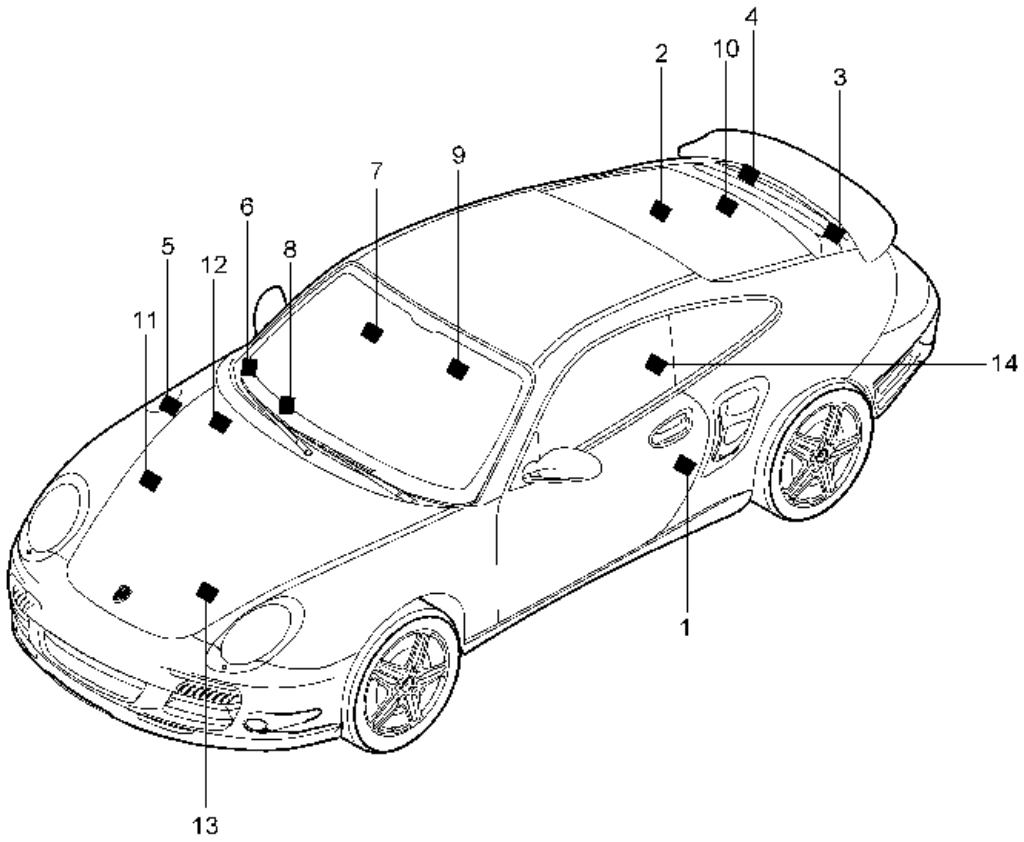

Model: 997T07

Model life 2007>>2009

Model: 997T07 Model life 2007>>2009

Pos	Part Number	Description	Remark	Qty	Model
-		Signs/notices		1	PR:447
2	997 361 701 00	Signs/notices Spare wheel Sticker		1	PR:215
2	928 701 150 00	Arabic Sticker		1	
2	7PP 010 707 K	"MAX 80 KM/H" Sticker		1	PR:422,450, 447
-		D - MJ 2009>> - MJ 2009 Signs/notices			
3	997 006 108 00	Engine specifications Sticker		1	PR:068
3	955 701 675 00	Sticker		1	PR:193
4	997 006 544 00	Reservoir Sticker		1	
4	997 701 535 00	engine oil - MOBIL 1 - Sticker		1	PR:193
-		Engine-oil level Signs/notices			
5	996 006 117 00	Type of fuel Sticker		1	
5	996 006 117 01	98 ROZ Sticker		1	PR:150
5	996 006 117 02	98 ROZ Sticker		1	"AUS"
5	996 006 117 03	96 ROZ Sticker		1	PR:193
5	955 701 676 15	93 RON/MON/2 sticker for		1	PR:193
5	955 701 676 10	fuel filler neck Sticker		1	PR:193
-		Fuel filler flap Signs/notices			
6	3B0 010 219 B	Airbag sticker with pictogram for - airbag / child's seat		1	
6	8D0 010 141 Q	child seat sticker with pictogram for - airbag / child's seat		1	"AUS"
6	997 701 430 00	child seat Sticker		1	
6	997 701 430 01	child seat German Sticker		1	
6	997 701 430 02	child seat English Sticker		1	
6	997 701 430 03	child seat French Sticker		1	
6	997 701 430 04	child seat Italian Sticker		1	
6	997 701 430 05	child seat Swedish Sticker		1	
6	997 701 430 06	child seat Spanish Sticker		1	
6	997 701 430 07	child seat Arabic Sticker		1