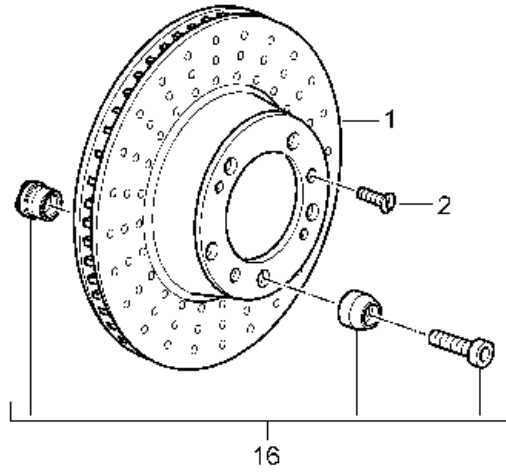

Model: 997T07

Model life 2007>>2009