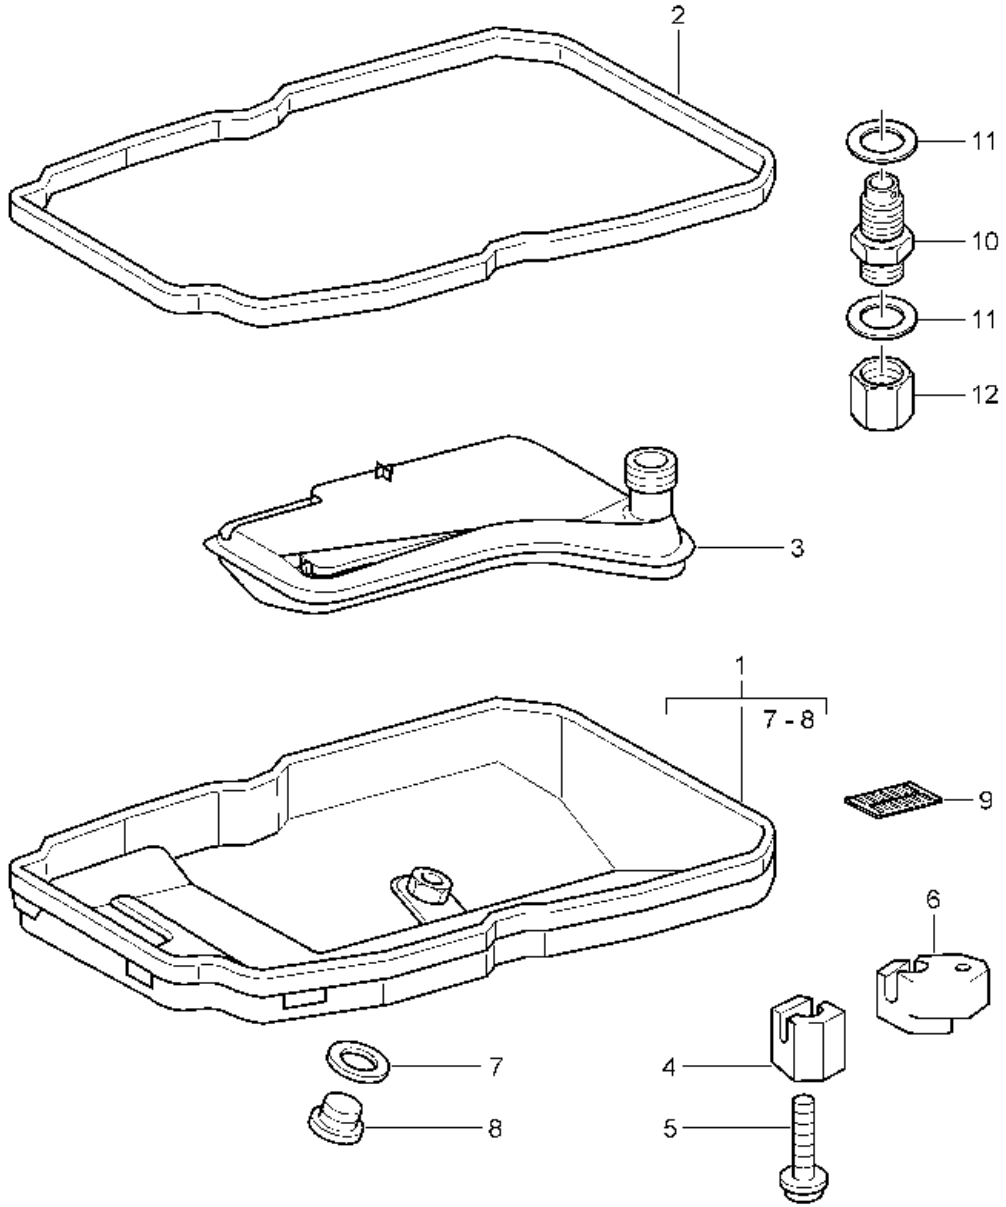

Model: 997T07

Model life 2007>>2009

Pos	Part Number	Description	Remark	Qty	Model
		Tiptronic Torque converter Clutch plate			A9750
1	722 250 130 2	Torque converter		1	
2	996 116 075 50	Clutch plate		1	
3	999 119 019 01	Socket head bolt M 10 X 1 X 25 X 45		9	
4	900 067 369 09	Socket head bolt M 8 X 20		6	
5	018 997 044 7	seal ring for oil pump		1	
6	996 116 011 50	Intermediate housing Engine and Gearbox		1	
7	900 378 251 01	Hexagon bolt M 10 X 40		4	

Model: 997T07

Model life 2007>>2009