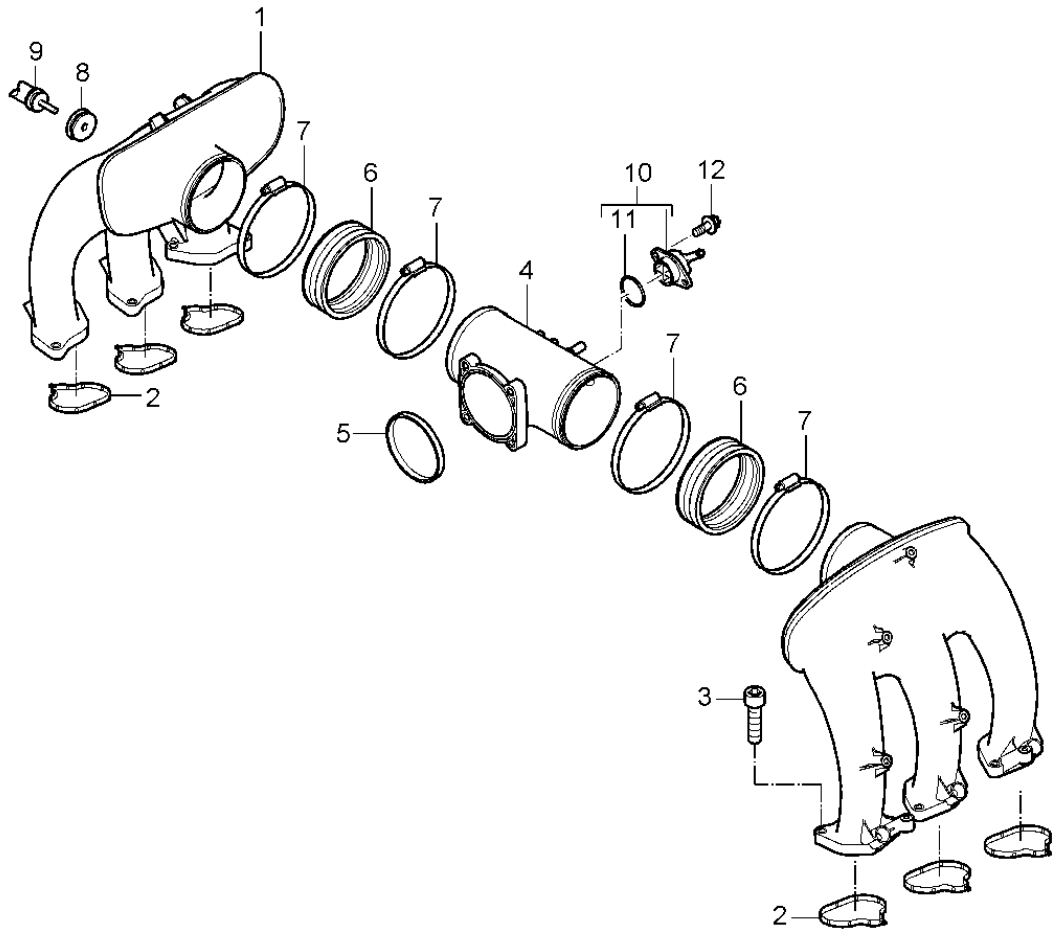

Model: 997T07

Model life 2007>>2009

Model: 997T07

Model life 2007>>2009

Pos	Part Number	Description	Remark	Qty	Model
1	997 110 627 72	intake air distributor intake air distributor Discontinued part		2	9770 PR:-101
1	997 110 627 73	intake air distributor		2	PR:-101
(1)	997 110 677 71	intake air distributor Discontinued part		2	PR:101
(1)	997 110 477 72	intake air distributor		2	PR:101
2	997 110 747 70	Seal		6	
3	900 067 354 01	Bolt with washer M 6 X 25		12	
4	997 110 215 70	Distributor tube		1	PR:-101
(4)	997 110 177 71	Distributor tube with: Seal Discontinued part		1	PR:101
(4)	997 110 159 70	Distributor tube Discontinued part		1	PR:101
(4)	997 110 059 70	Distributor tube (complete)		1	PR:101
5	997 110 319 00	Seal		1	
6	997 110 685 70	Rubber sleeve		2	PR:-101
(6)	997 110 687 71	Rubber sleeve		2	PR:101
7	999 512 539 00	Hose clamp 90 - 110/9 Discontinued part		4	
(7)	999 512 539 01	Hose clamp 90 - 110/9		4	PR:-101
(7)	999 512 698 01	Hose clamp 70 - 90/9		4	PR:101
8	993 110 530 01	Grommet		1	
9	997 606 213 00	Temperature sensor Engine bay		1	
10	997 110 178 70	Non-return valve		1	PR:101
11	999 707 409 41	O-ring 26 X 3		1	PR:101
12	900 385 050 01	Hexagon head bolt BM 6 X 16		2	PR:101