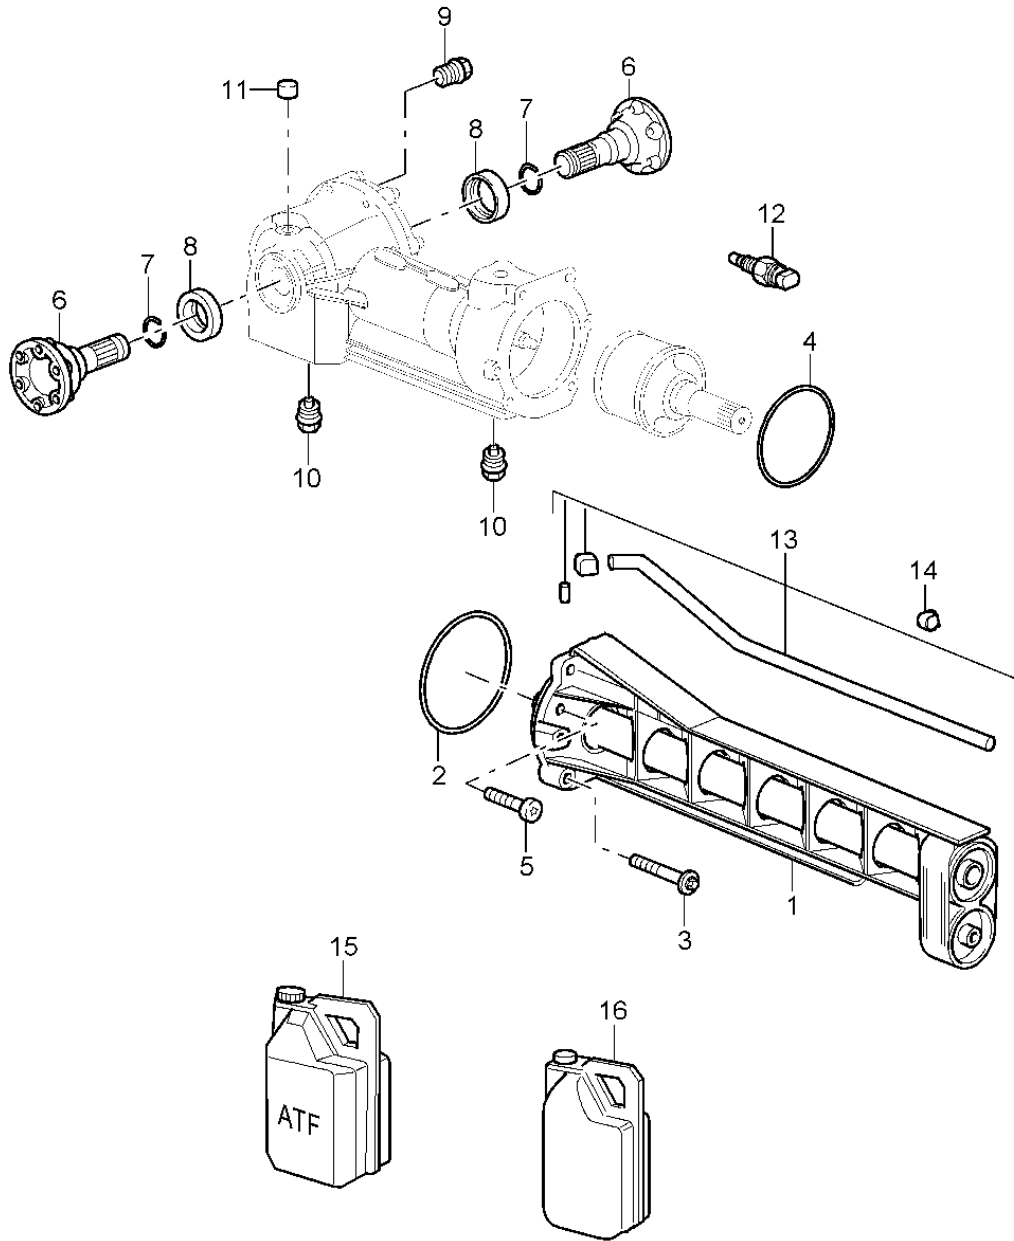

Model: 997T07 Model life 2007>>2009

Pos	Part Number	Description	Remark	Qty	Model
1	997 349 020 50	Front axle differential Cardan shaft Front axle differential Ready for installation D >> - MJ 2008		1	
(1)	997 349 020 51	Front axle differential Ready for installation D - MJ 2009>>		1	
2	999 072 034 09	Conical screw M 10 X 28 D >> - MJ 2008		2	
(2)	999 072 034 01	Conical screw M 10 X 28 D - MJ 2009>>		2	
3	997 375 934 00	transmission carrier	front	1	
4	997 375 257 00	Stop		2	
5	900 380 008 09	Locknut M 10 Discontinued part		1	
(5)	900 380 008 01	Hexagon nut M 10		1	
6	997 375 343 00	transmission carrier	rear	1	
7	900 378 142 09	Hexagon bolt M 10 X 90 D >> - MJ 2008		1	
(7)	900 378 142 01	Hexagon bolt M 10 X 90 D - MJ 2009>>		1	
8	996 421 020 50	Cardan shaft Discontinued part		1	
(8)	997 421 020 00	Cardan shaft Discontinued part		1	
(8)	997 421 020 01	Cardan shaft		1	
9	996 421 145 01	Gaiter		1	
10	996 375 054 02	gearbox mounting Discontinued part	rear	1	
(10)	996 375 054 03	gearbox mounting	rear	1	
11	900 385 123 01	Bolt with washer M 10 X 25		4	
12	999 076 053 09	Hexagon nut M 10		4	
13	900 385 097 01	Torx screw M 10 X 35		3	
14	999 061 111 99	Threaded pin M 10 X 121		2	

Model: 997T07

Model life 2007>>2009