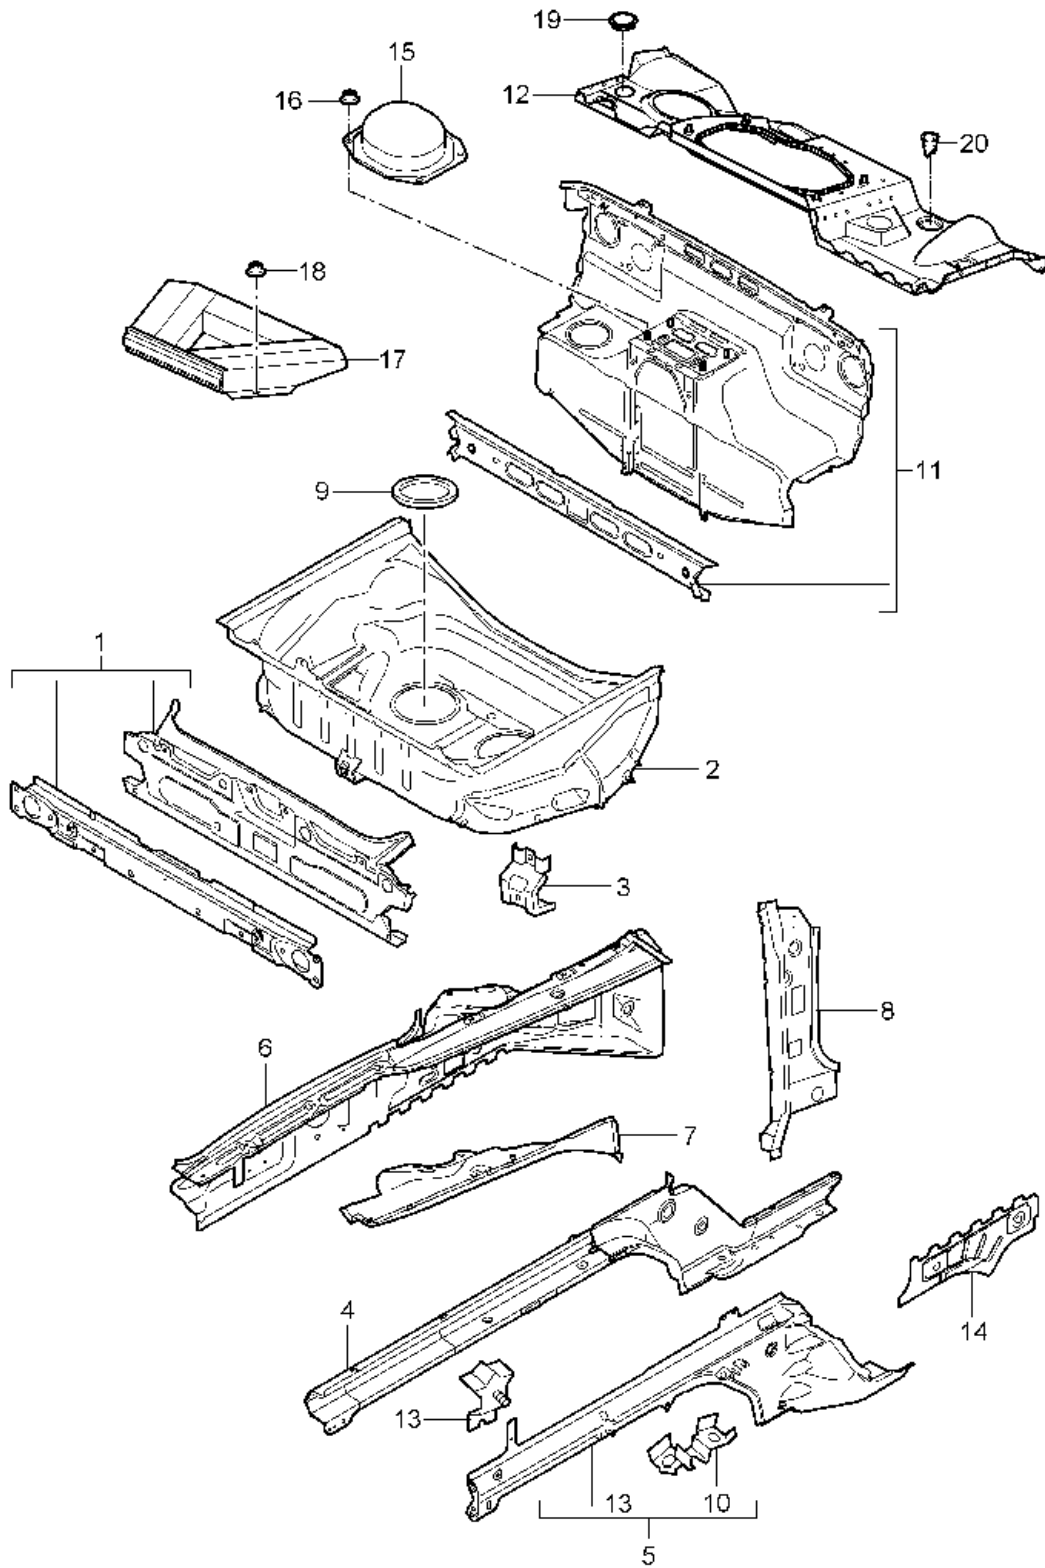

Model: 997T07

Model life 2007>>2009

Model: 997T07 Model life 2007>>2009

Pos	Part Number	Description	Remark	Qty	Model
		Front end			
		Individual parts			
1	997 501 931 00	Cross panel		1	
	997 501 931 00 GRV	primed			
2	997 501 979 01	Spare wheel well	lhd	1	PR:098
	997 501 979 01 GRV	primed			
2	997 501 979 02	Spare wheel well	rhd	1	PR:099
	997 501 979 02 GRV	primed			
(2)	997 501 979 00	Spare wheel well		1	GT2
	997 501 979 00 GRV	primed			
-	997 501 403 00	Insert		1	
		Spare wheel well			
	997 501 403 00 GRV	primed			
3	996 501 621 00	Bracket		3	
	996 501 621 00 GRV	primed			
4	997 501 305 01	Side member	left	1	
		Discontinued part			
	997 501 305 01 GRV	primed			
4	997 501 905 00	Side member	left	1	
	997 501 905 00 GRV	primed			
(4)	997 501 306 01	Side member	right	1	
		Discontinued part			
	997 501 306 01 GRV	primed			
(4)	997 501 906 00	Side member	right	1	
	997 501 906 00 GRV	primed			
5	997 501 915 01	Side member	left	1	
	997 501 915 01 GRV	primed			
(5)	997 501 916 01	Side member	right	1	
	997 501 916 01 GRV	primed			
6	997 501 935 01	Wheel housing	left	1	
		D - MJ 2008>>			
	997 501 935 01 GRV	primed			
(6)	997 501 936 01	Wheel housing	right	1	
	997 501 936 01 GRV	primed			
7	997 501 945 00	Lower part	left	1	
	997 501 945 00 GRV	primed			
(7)	997 501 946 01	Lower part	right	1	
	997 501 946 01 GRV	primed			
8	997 501 937 00	Hinge pillar	left	1	
	997 501 937 00 GRV	primed			
(8)	997 501 938 00	Hinge pillar	right	1	
	997 501 938 00 GRV	primed			
9	996 504 201 01	Cover		2	
		\$ 145 MM			
10	996 501 815 02	Brake line bracket		2	
	996 501 815 02 GRV	primed			
11	997 502 915 00	filler plate	lhd	1	PR:098
	997 502 915 00 GRV	primed			
(11)	997 502 915 01	filler plate	rhd	1	PR:099
	997 502 915 01 GRV	primed			
12	997 502 017 00	Cross panel		1	
	997 502 017 00 GRV	primed			
13	996 501 341 00	Bracket		2	
	996 501 341 00 GRV	primed			
14	997 501 665 01	Web plate	left	1	
	997 501 665 01 GRV	primed			
(14)	997 501 666 01	Web plate	right	1	
	997 501 666 01 GRV	primed			
15	997 504 471 00	Cover		1	
		filler plate			
16	900 380 015 09	Hexagon nut		7	
		M6			
17	997 504 403 00	Insert		1	