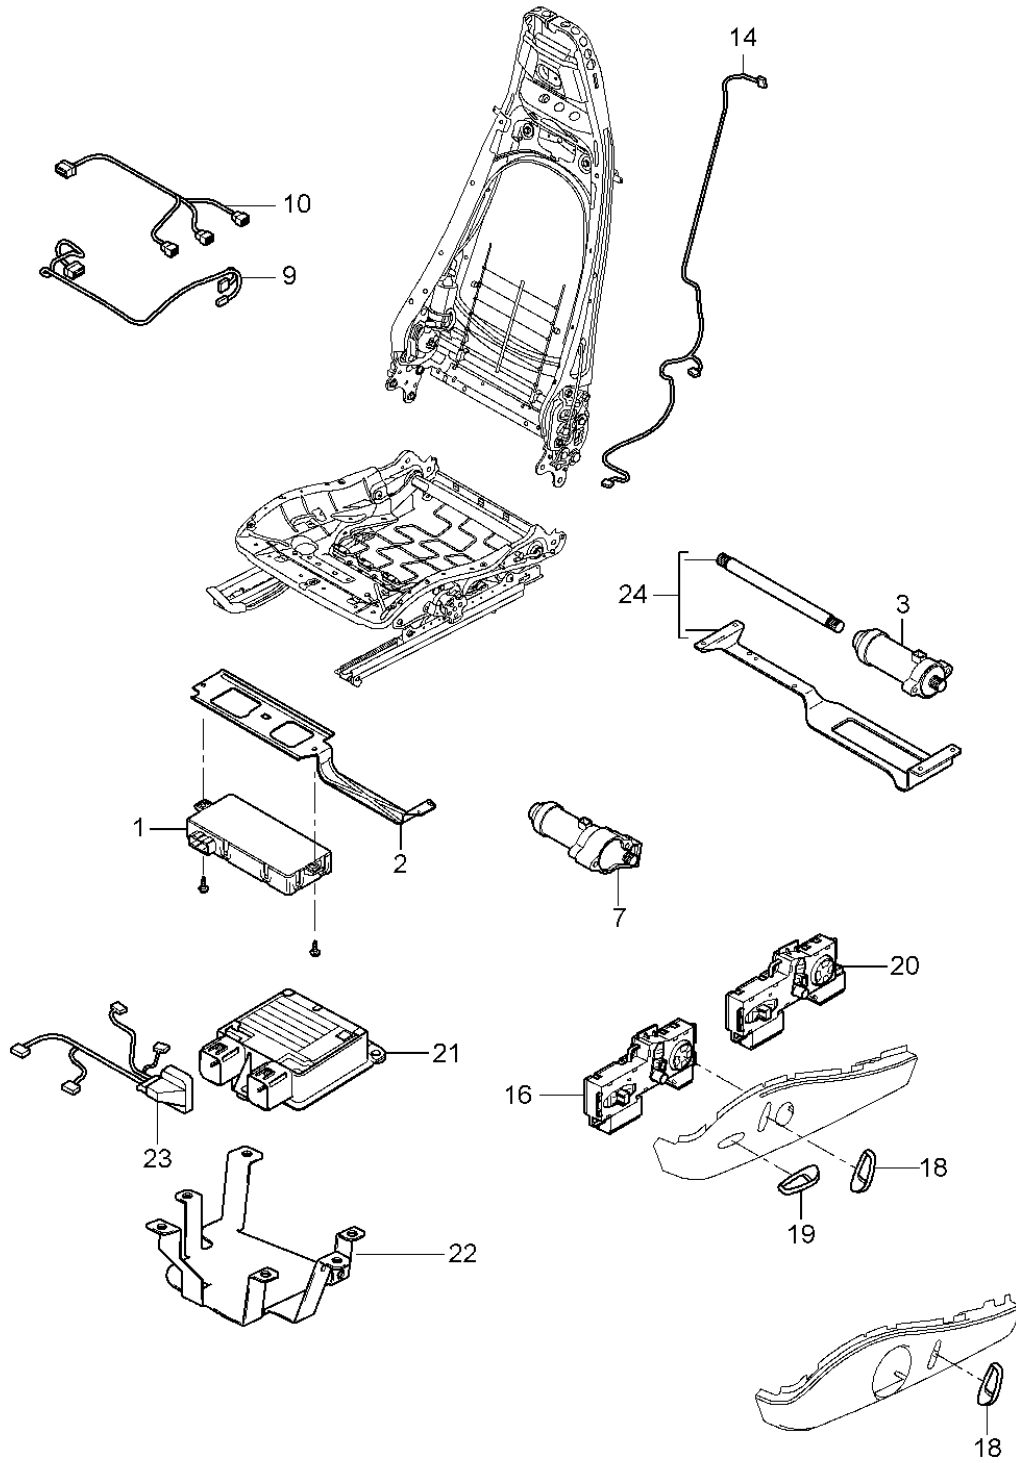

Model: 997T07

Model life 2007>>2009