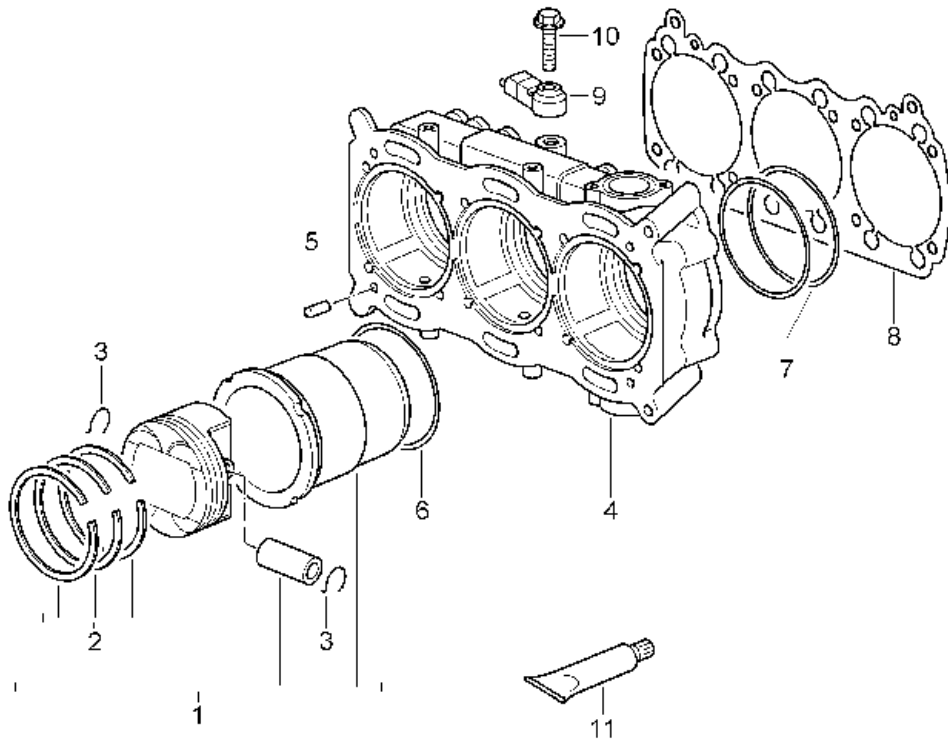

Model: 997T07

Model life 2007>>2009

Model: 997T07

Model life 2007>>2009

Pos	Part Number	Description	Remark	Qty	Model
1	997 103 915 71	Cylinder with pistons Cylinder with pistons Number plate /- 564 - 570 G		6	9770
1	997 103 916 71	Cylinder with pistons Number plate /+ 570 - 576 G		6	
2	997 103 925 70	1 set: piston rings No longer use the part here		6	
2	997 103 071 70	1 set: piston rings		6	
3	999 178 016 00	snap ring		12	
4	997 101 311 70	housing		2	
5	900 012 046 00	Cylinder pin A 8,0 X 14		8	
6	999 707 393 40	O-ring 104,00 X 2,00		6	
7	999 707 394 40	O-ring 110,00 X 2,50		12	
8	997 101 193 71	Cylinder base gasket		2	
9	997 606 121 00	Knock sensor		2	
10	900 385 042 01	Torx screw M 8 X 35		2	
11	000 043 205 10	Grease 80 GR.		1