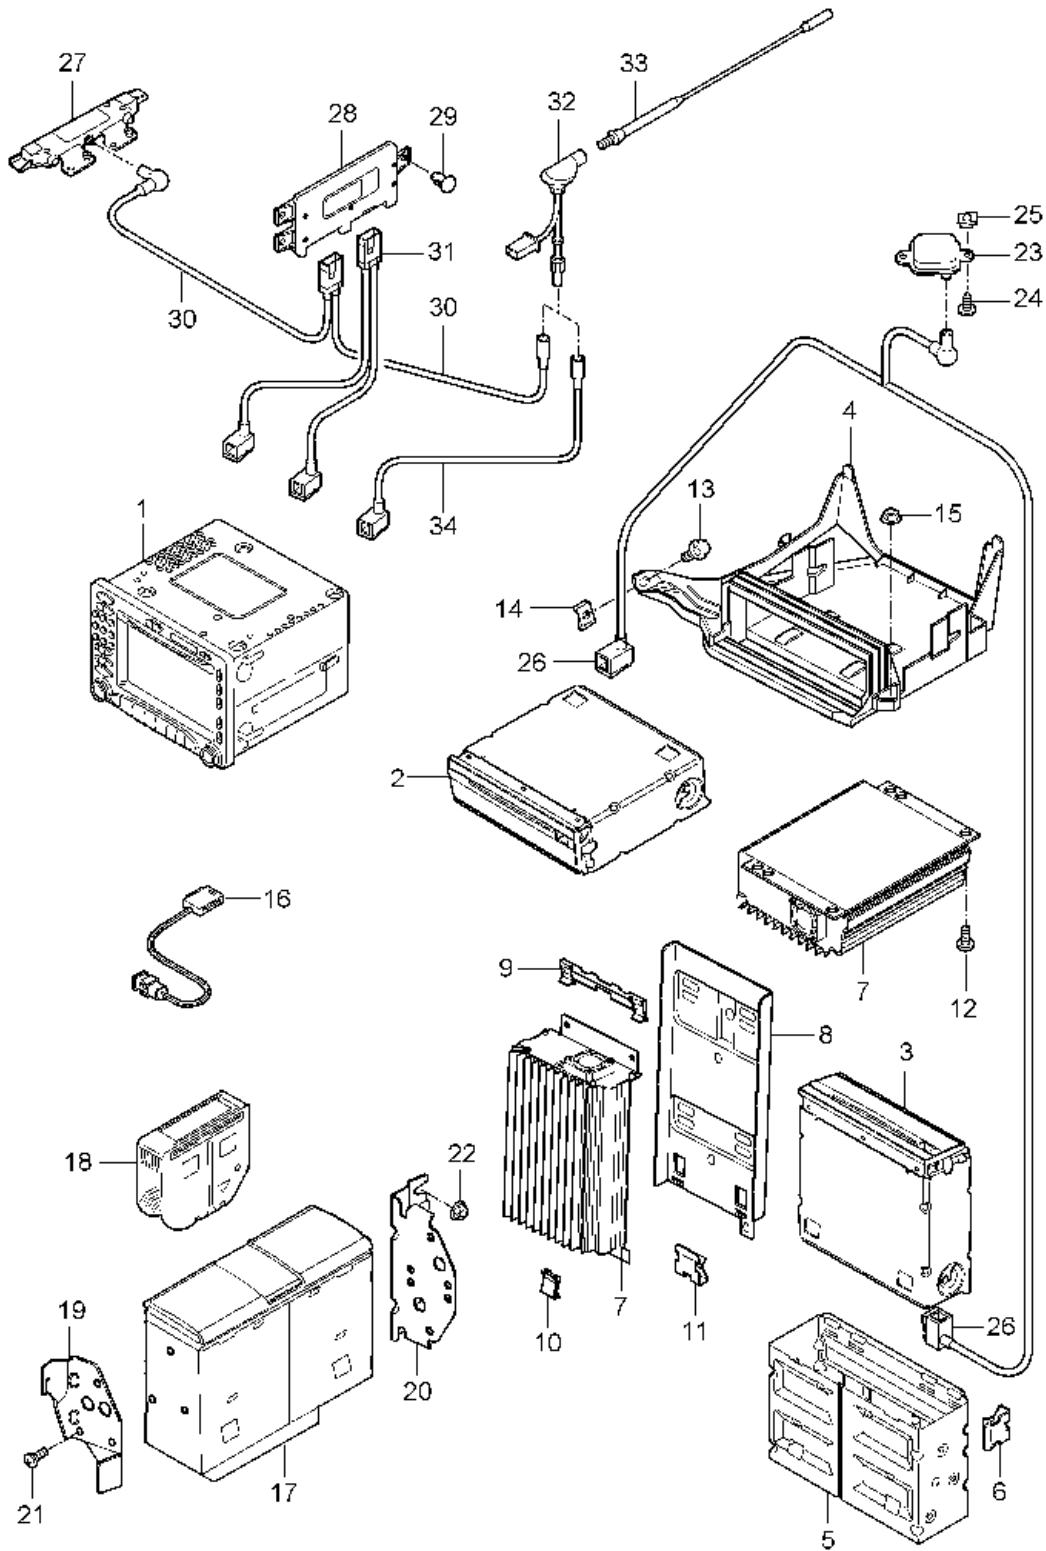

Model: 997T07

Model life 2007>>2009

Model: 997T07 Model life 2007>>2009

Pos	Part Number	Description	Remark	Qty	Model
-		Radio unit Control panel Navigation system Amplifiers D >> - MJ 2008			
1	997 642 141 03 997 642 141 03 FMH	Radio unit See catalogue T E Q U I P M E N T Control panel Volcano Grey/Black Mat F >> 99-7S780 789 F >> 99-7S783 403		1	PR:665
1	997 642 143 03 997 642 143 03 FMH	Control panel Volcano Grey/Black Mat F >> 99-7S780 789 F >> 99-7S783 403		1	PR:665,680
1	997 642 141 10 997 642 141 10 FMH	Control panel Volcano Grey/Black Mat F 99-7S780 790>> F 99-7S783 404>>		1	PR:665
1	997 642 143 10 997 642 143 10 FMH	Control panel Volcano Grey/Black Mat F 99-7S780 790>> F 99-7S783 404>>		1	PR:665,680
-	997 642 201 00 997 642 201 00 A05	Rot. knob Matt black for Control panel See technical information GR. 9 , NR. 6/04	left	1	
-	997 642 202 00 997 642 202 00 A05	Rot. knob Matt black for Control panel See technical information GR. 9 , NR. 6/04	right	1	
-	997 642 941 00	Trim drawer SIM card for		1	
-	900 187 038 02	Control panel panel screw ST4,2 X 19 for Mount Radio unit and Control panel Centre console		1	
2	997 642 137 02	DVD-player Navigation system F >> 99-7S780 789 F >> 99-7S783 403	lhd	1	PR:098,670, 672
2	997 642 157 01	DVD-player Navigation system F 99-7S780 790>> F 99-7S783 404>>	lhd	1	PR:098,670, 672
3	997 642 139 02	DVD-player Navigation system	rhd	1	PR:099,670, 672