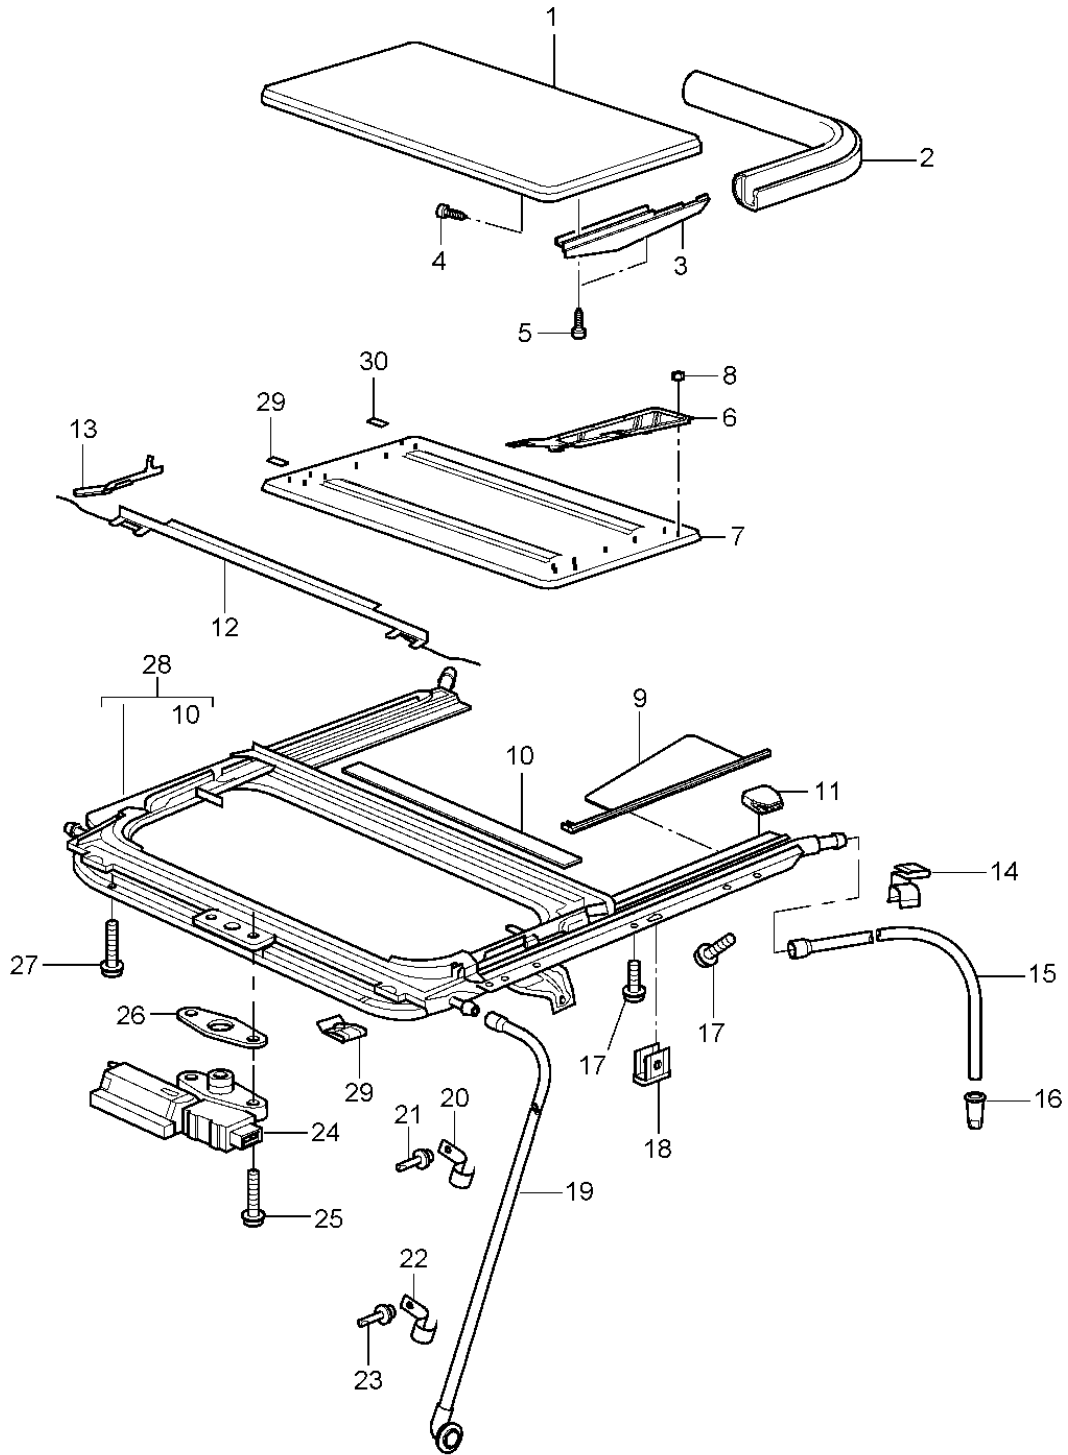

Model: 997T07

Model life 2007>>2009

Model: 997T07 Model life 2007>>2009

Pos	Part Number	Description	Remark	Qty	Model
		Sunroof			PR:650
1	996 564 941 01	Cover		1	
	996 564 941 01 GRV	primed			
2	997 564 211 00	Seal		1	
3	996 564 181 00	Trim	left	1	
	996 564 181 00 01C	Black			
(3)	996 564 182 00	Trim	right	1	
	996 564 182 00 01C	Black			
4	996 564 245 00	Bolt with washer		4	
5	900 143 189 09	panel screw		4	
6	996 564 321 01	Guide plate	left	1	
(6)	996 564 322 01	Guide plate	right	1	
7	997 564 021 00	Roofliner		1	
		Alcantara			
	997 564 021 00 A14	Black			
	997 564 021 00 B14	Stone grey			
	997 564 021 00 G14	Metropole blue			
	997 564 021 00 T44	Sand beige			
	997 564 021 00 J44	Palm green			
(7)	996 564 983 00	Roofliner		1	
		Leather			
	996 564 983 00 A11	Black			
	996 564 983 00 5X6	Stone grey			
	996 564 983 00 8G2	Sand beige			
	996 564 983 00 3S9	sea blue			
	996 564 983 00 4P2	Palm green			
	996 564 983 00 9S5	Terracotta			
	996 564 983 00 D12	Dark grey/natural			
	996 564 983 00 T12	Natural brown			
	996 564 983 00 9V6	Cocoa			
	996 564 983 00 N12	Carrera Red			
8	900 076 084 07	Nut		16	
9	996 564 241 00	Interior lining	left	1	
(9)	996 564 242 00	Interior lining	right	1	
10	997 564 671 00	Edge protection		11	
11	997 555 823 00	Bracket		2	
12	997 564 161 00	wind deflector		1	
13	996 564 522 01	Toggle catch	right	1	
(13)	996 564 521 01	Toggle catch	left	1	
14	999 507 631 02	Cable holder		4	
15	996 564 205 01	Water drainage hose	rear	2	
16	996 561 825 00	Water drain valve	rear	2	
17	999 073 130 02	fillister hd. bolt		6	
18	999 703 258 42	Clip		2	
19	996 564 207 00	Water drainage hose	front	2	
20	997 564 301 00	Retainer for coolant hose	upper	2	
21	999 190 184 01	Pop rivet 4,0X8,5		2	
22	997 564 303 00	Retainer for coolant hose	lower	2	
23	999 190 450 37	Pop rivet 4,0X6,3		1	
24	997 624 211 00	Driving mechanism		1	
25	999 073 135 07	countersunk bolt		1	
26	996 564 213 00	Distance piece		1	
27	999 073 366 02	fillister hd. bolt		4	
28	997 564 911 00	Frame for sliding sunroof aperture		1	
		without:			
29	997 564 903 00	Driving mechanism sound absorber piece	front	3	
30	997 564 905 00	sound absorber piece	rear	3