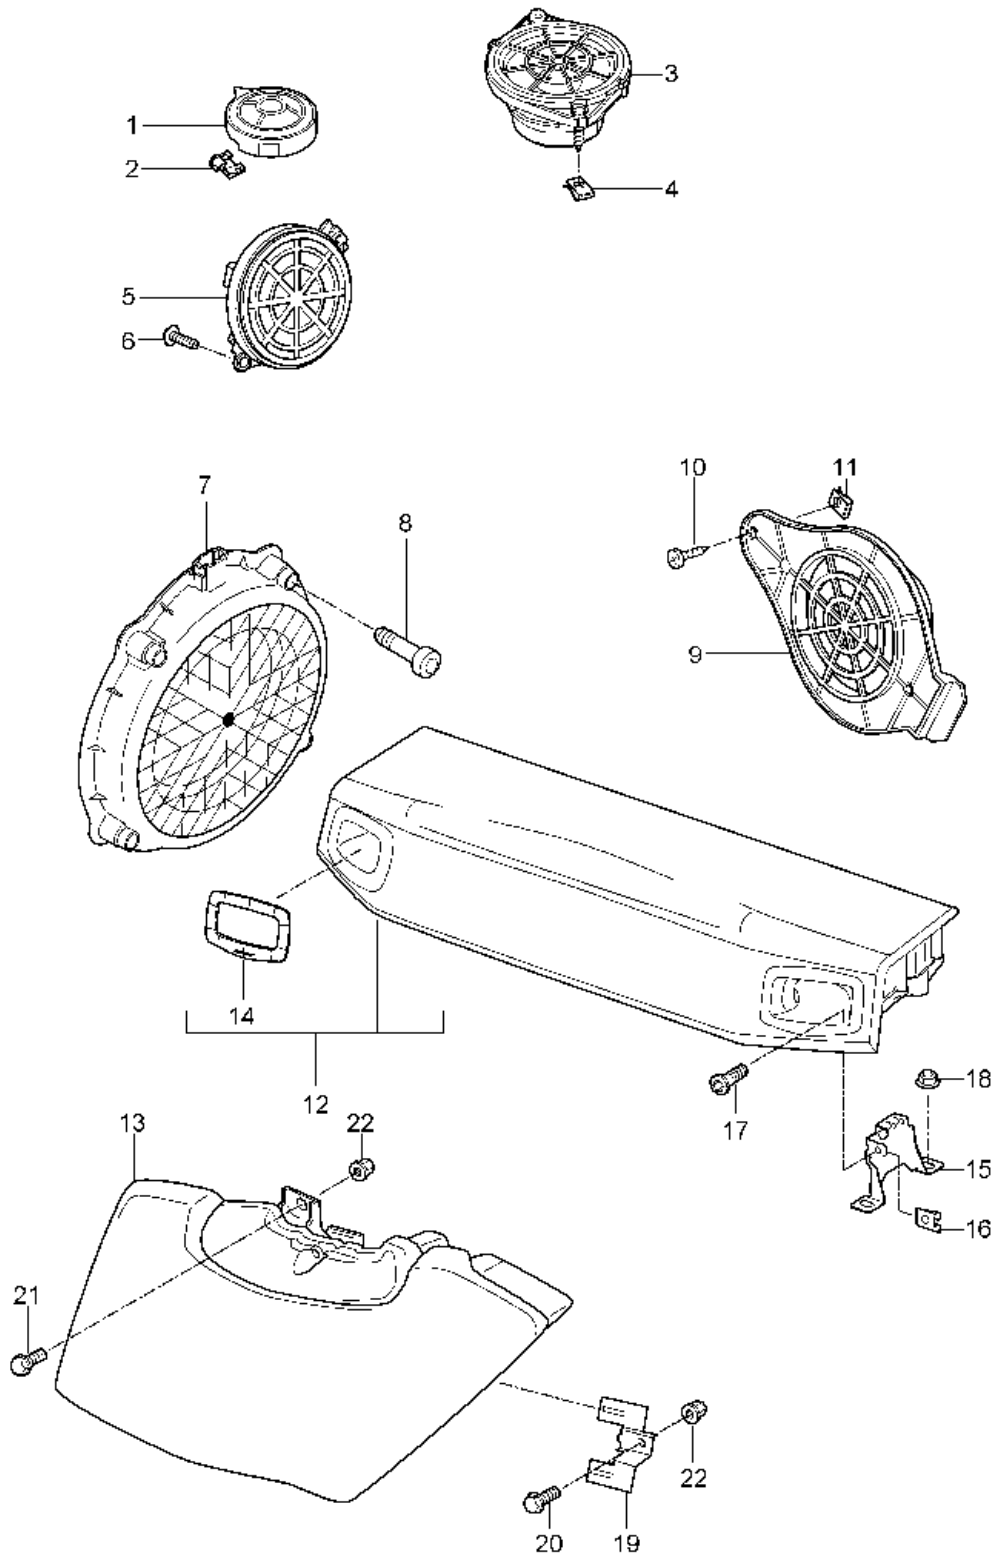

Model: 997T07

Model life 2007>>2009