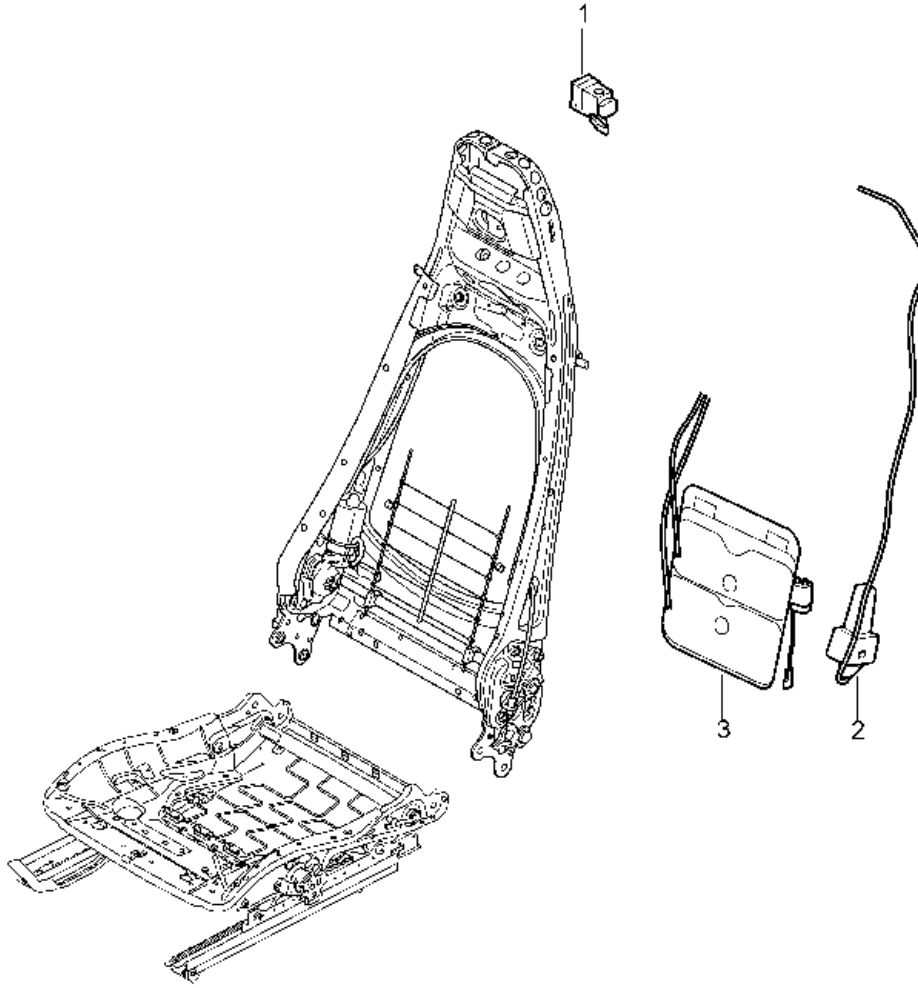

Model: 997T07

Model life 2007>>2009

Model: 997T07

Model life 2007>>2009

Pos	Part Number	Description	Remark	Qty	Model
1	997 617 726 00	Lumbar support Comfort seat Valve Lumbar support Memory		1	COUPE CABRIO PR:537,538
2	997 620 725 00	Compressor Lumbar		1	PR:437,438
3	997 521 709 01	Lumbar support Memory		1	PR:437,438, 537,538