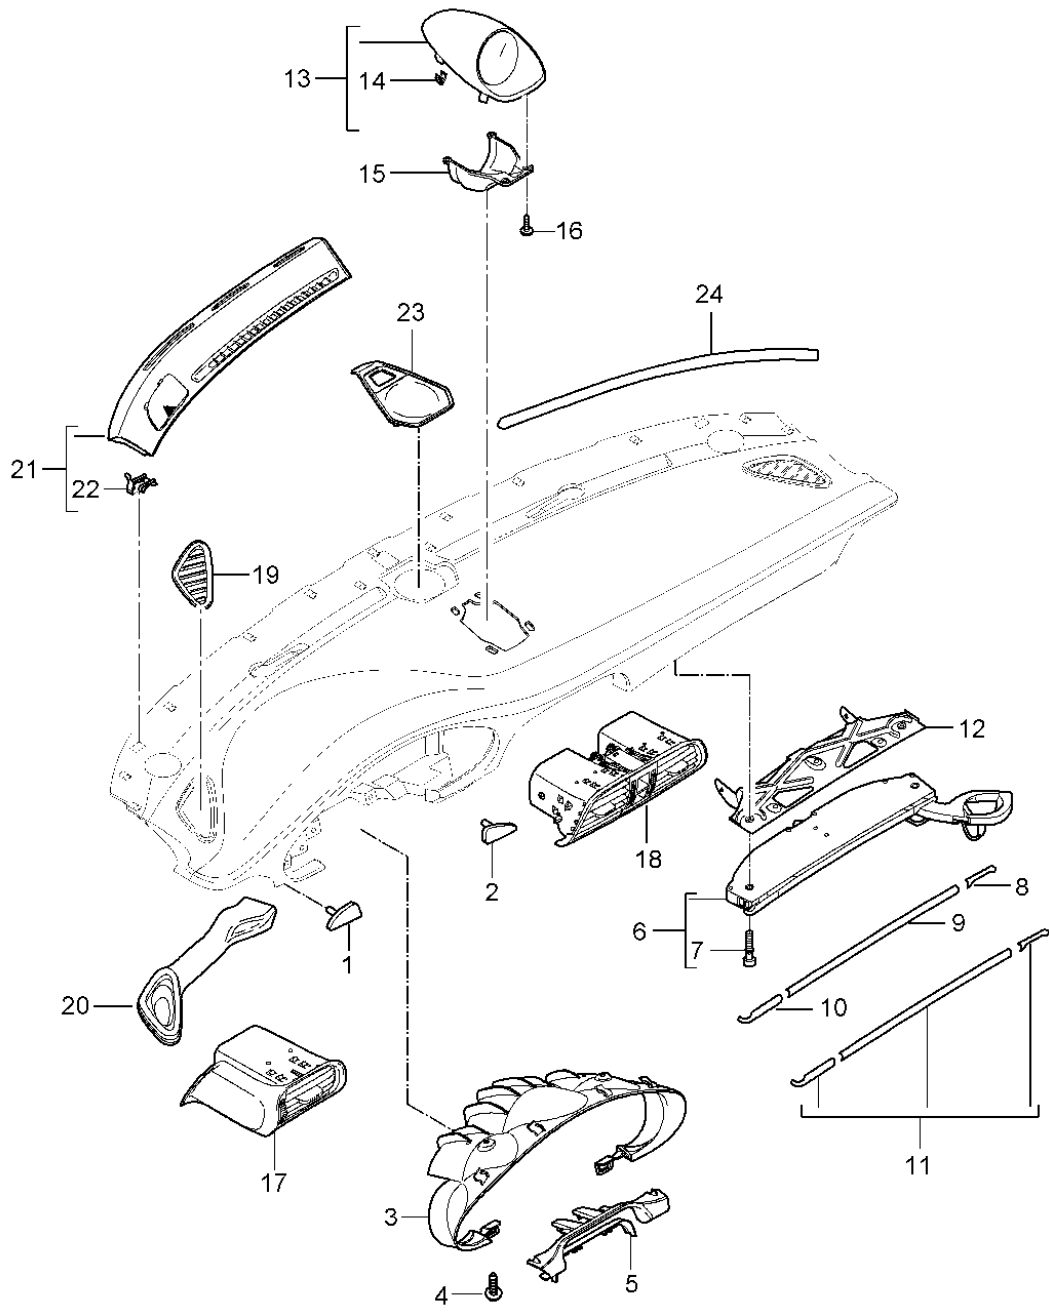

Model: 997T07

Model life 2007>>2009

Model: 997T07

Model life 2007>>2009

Pos	Part Number	Description	Remark	Qty	Model
1	997 552 381 01	Accessories Instrument panel trim Upper part Trim (drivers side) D - MJ 2008>>	outer lhd	1	GT2 PR:098
1	997 552 381 01 D07 997 552 382 01	Volcano grey Trim (drivers side) D - MJ 2008>>	outer rhd	1	GT2 PR:099
1	997 552 382 01 D07 997 552 381 02	Volcano grey Trim (drivers side)	outer lhd	1	TURBO PR:098
1	997 552 381 02 V04 997 552 382 02	Galvano silver Trim (drivers side)	outer rhd	1	TURBO PR:099
1	997 552 382 02 V04 997 552 381 03	Galvano silver Trim (drivers side)	outer lhd	1	TURBO PR:098,801
1	997 552 381 03 S61 997 552 382 03	macassar Trim (drivers side)	outer rhd	1	TURBO PR:099,801
1	997 552 382 03 S61 997 552 381 04	macassar Trim (drivers side) D >> - MJ 2008	outer lhd	1	TURBO PR:098,802
(1)	997 552 381 04 S62 997 552 382 04	Sycamore wood Trim (drivers side) D >> - MJ 2008	outer rhd	1	TURBO PR:099,802
1	997 552 382 04 S62 997 552 381 05	Sycamore wood Trim (drivers side)	outer lhd	1	TURBO PR:098,803
1	997 552 381 05 A35 997 552 381 05	Black Trim (drivers side) D - MJ 2008>>	outer lhd	1	GT2 PR:XGB,098
(1)	997 552 381 05 A35 997 552 382 05	Black Trim (drivers side)	outer rhd	1	TURBO PR:099,803
(1)	997 552 382 05 A35 997 552 382 05	Black Trim (drivers side) D - MJ 2008>>	outer rhd	1	GT2 PR:XGB,099
1	997 552 382 05 A35 997 552 986 00	Black Trim (drivers side) D >> - MJ 2007	outer lhd	1	PR:098,XVP
	997 552 986 00 A11 997 552 986 00 5X6 997 552 986 00 8G2 997 552 986 00 3S9 997 552 986 00 4P2	Black Stone grey Sand beige sea blue Palm green			
	997 552 986 00 9S5 997 552 986 00 9V6 997 552 986 00 D12 997 552 986 00 T12 997 552 986 00 N12	Terracotta Cocoa Dark grey/natural Brown/natural Carrera Red			
(1)	997 552 986 01 997 552 986 01 A11 997 552 986 01 5X6	D - MJ 2008>> Trim (drivers side) Black Stone grey	outer rhd	1	PR:099,XVP