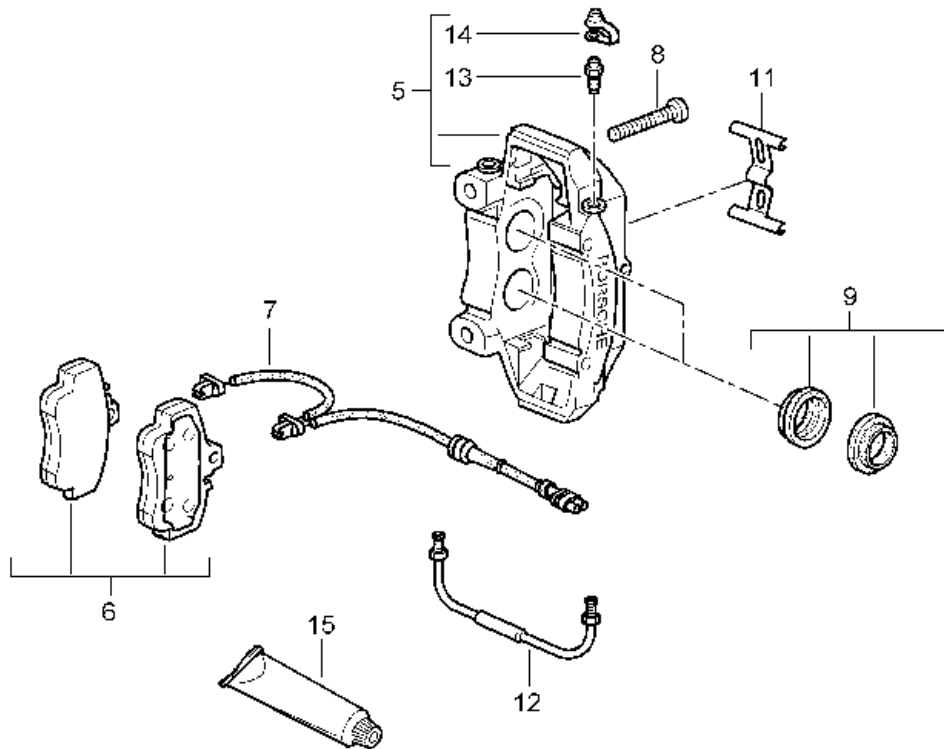

Model: 997T07

Model life 2007>>2009