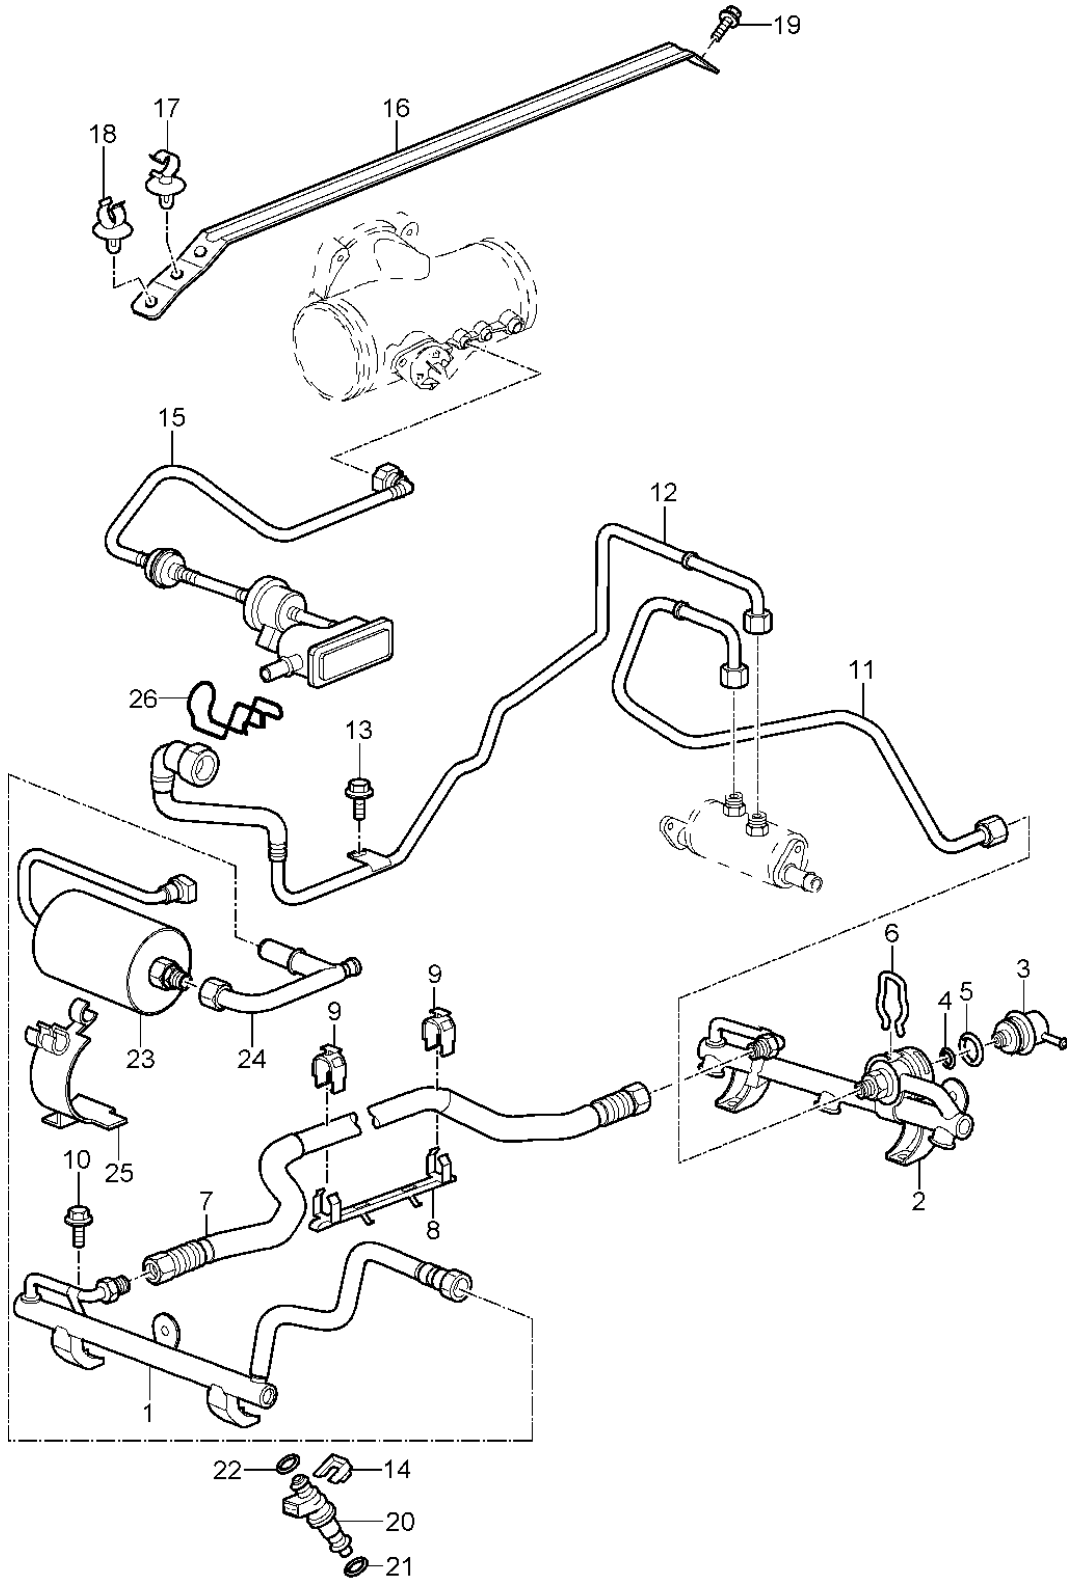

Model: 997T07

Model life 2007>>2009

Model: 997T07 Model life 2007>>2009

Pos	Part Number	Description	Remark	Qty	Model
1	997 110 307 73	Fuel collection pipe Fuel collection pipe Cyl. 1 - 3 Discontinued part		1	9770
1	997 110 307 74	Fuel collection pipe Cyl. 1 - 3		1	
2	997 110 308 72	Fuel collection pipe Cyl. 4 - 6 Discontinued part		1	
2	997 110 308 73	Fuel collection pipe Cyl. 4 - 6		1	
3	997 110 199 70	pressure regulator		1	
4	999 707 276 40	O-ring 5 X 2,5		1	
5	999 707 277 40	O-ring 20 X 2,5		1	
6	993 110 196 00	Retaining clip		1	
7	997 110 309 72	Fuel hose		1	
8	997 110 311 70	Guide rail Fuel line		1	
9	997 110 312 70	Clamp Fuel line		2	
10	900 385 041 01	Torx screw M 6 X 12		4	
11	997 110 314 71	Fuel line fuel cooler		1	
12	997 110 315 70	Fuel line Return line		1	
13	900 385 009 01	Torx screw M 6 X 16		1	
14	996 110 113 52	Retaining clip		6	
15	997 110 029 73	Breather line		1	
16	997 110 249 71	Bracket Tank ventilation		1	
17	999 507 123 40	Bracket M >> 628 01460		1	
(17)	999 507 128 41	Line holder M 628 01461 >>		1	
18	999 507 785 41	Bracket M >> 628 01460		1	
(18)	999 507 128 41	Line holder M 628 01461 >>		1	
19	900 385 041 01	Torx screw M 6 X 12		2	
20	997 605 132 01	Injection valve mit O-ring Discontinued part		6	
20	997 605 132 02	Injection valve mit O-ring		6	
21	999 707 573 40	O-ring 8,30 x 3,05		6	
22	999 707 574 40	O-ring 7,52 x 3,51		6	
23	996 110 253 52	Fuel filter		1	
24	997 110 065 00	Bleed valve D >> - MJ 2008		1	
(24)	997 110 065 01	Bleed valve D - MJ 2009>>		1	
25	997 110 257 01	Bracket D >> - MJ 2007		1	
(25)	997 110 257 03	Bracket		1