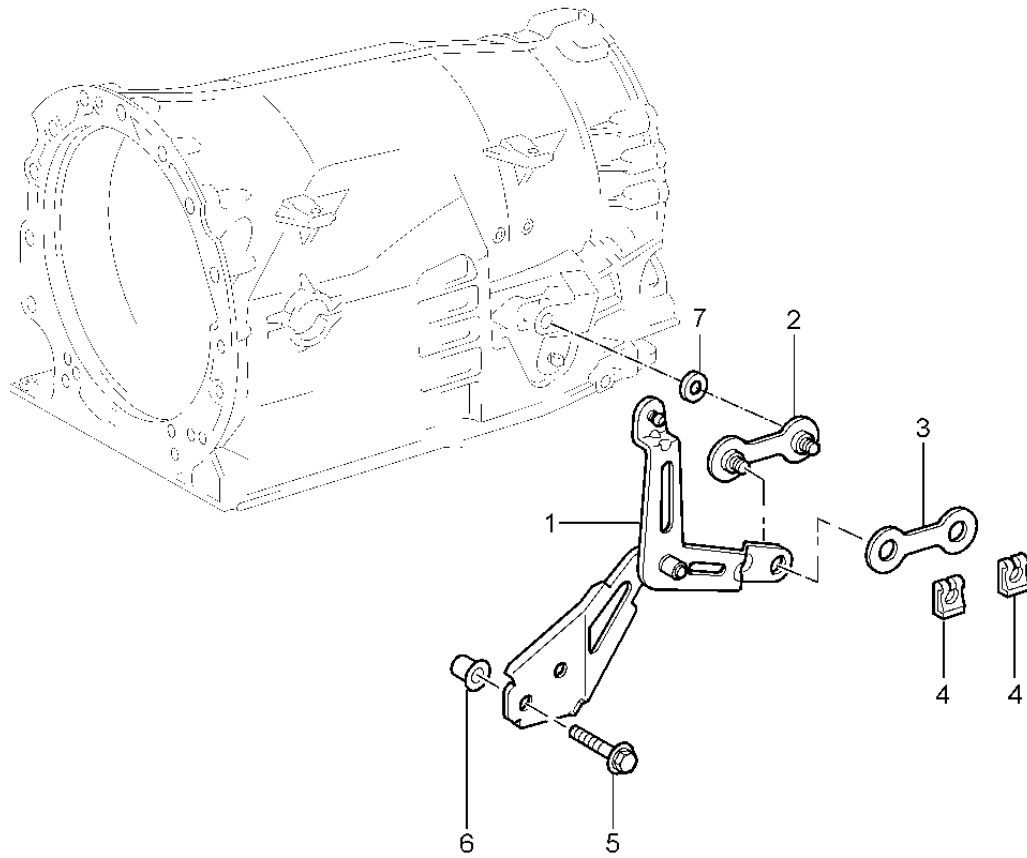

Model: 997T07

Model life 2007>>2009

Pos	Part Number	Description	Remark	Qty	Model
-		Tiptronic Differential			A9750
1	722 274 024 5	Drive flange Short		1	
2	900 074 192 09	Hexagon bolt M 10 X 55 Discontinued part		1	
2	900 074 192 03	Hexagon bolt M 10 X 55		1	
3	022 997 924 7	Shaft oil seal		1	
4	018 997 044 7	seal ring oil pump		1	
5	722 270 062 0	flange Long		1	
6		Hexagon bolt M 5 X 12		1	
7	722 353 070 6	Cover		1	
8	999 113 484 40	Shaft oil seal for Cover		1	
9	722 271 028 7	Sealing rubber		1	
10	210 997 003 2	sealing plug		1	
11	900 123 060 30	seal ring 24 x 29		1	
12	900 219 009 01	sealing plug M18 x 1,5		1	
13	900 123 044 30	seal ring 18 x 22		1	

Model: 997T07

Model life 2007>>2009