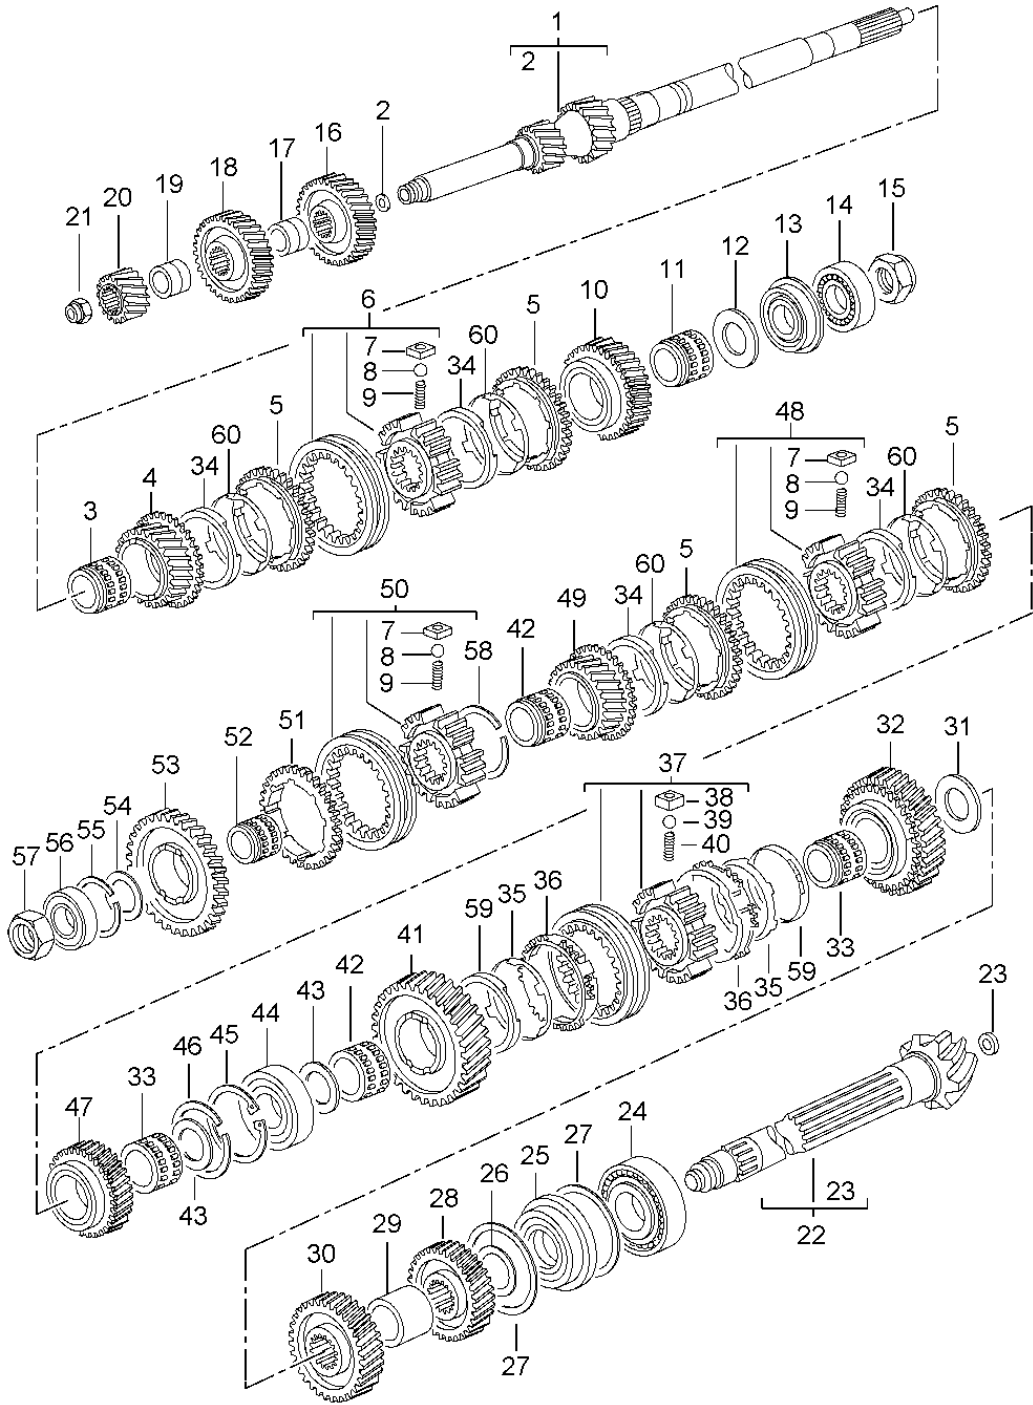

Model: 997T07

Model life 2007>>2009

Model: 997T07 Model life 2007>>2009

Pos	Part Number	Description	Remark	Qty	Model
-		gears and shafts Gear wheel sets see illustration:	303-000		G9750
1		Input shaft		1	
2	964 302 335 02	Washer 7 MM		1	
3	999 201 718 02	needle bearing - 42 X 47 X 32		1	
4		Loose gear wheel 3rd gear		1	
5	997 304 611 50	synchronizer ring		4	
6	997 304 061 50	Guide sleeve 3rd/4th gear		1	
7	928 304 251 00	Stone		9	
8	N 025 653 2	ball 6,5 MM		9	
9	928 304 261 01	Pressure spring		9	
10		Loose gear wheel 4th speed		1	
11	999 201 219 00	needle bearing - 35 X 47 X 32,7		1	
12	996 302 294 50	thrust washer 4th speed		1	
13	999 052 098 00	Four-point contact bearing 30 X 62 X 16		1	
14	999 110 124 02	cylinder roller bearing 30 X 62 X 20		1	
15	999 034 033 00	Hexagon nut M 30 X 1,5		1	
16		Fixed gear wheel 6th gear		1	
18		Fixed gear wheel 5th gear			
19	997 302 270 00	spacer bush No longer use the part here		1	
20		Fixed gear wheel Reverse gear		1	
21	999 034 035 00	Locknut M 22 X 1,5		1	
22		Pinion shaft		1	
23	964 302 335 01	Washer 14,5		1	
24	999 110 132 01	cylinder roller bearing 40 X 90 X 23		1	
25	999 052 227 00	angular ball bearing 40 X 82 X 18		1	
26	996 302 163 50	fitted washer 90 X 97 X 0,50		X	
26	996 302 163 51	fitted washer 90 X 97 X 0,55		X	
26	996 302 163 52	fitted washer 90 X 97 X 0,60		X	
26	996 302 163 53	fitted washer 90 X 97 X 0,65		X	
26	996 302 163 54	fitted washer 90 X 97 X 0,70		X	
26	996 302 163 55	fitted washer 90 X 97 X 0,75		X	
26	996 302 163 56	fitted washer 90 X 97 X 0,80		X	
26	996 302 163 57	fitted washer 90 X 97 X 0,85		X	
26	996 302 163 58	fitted washer		X