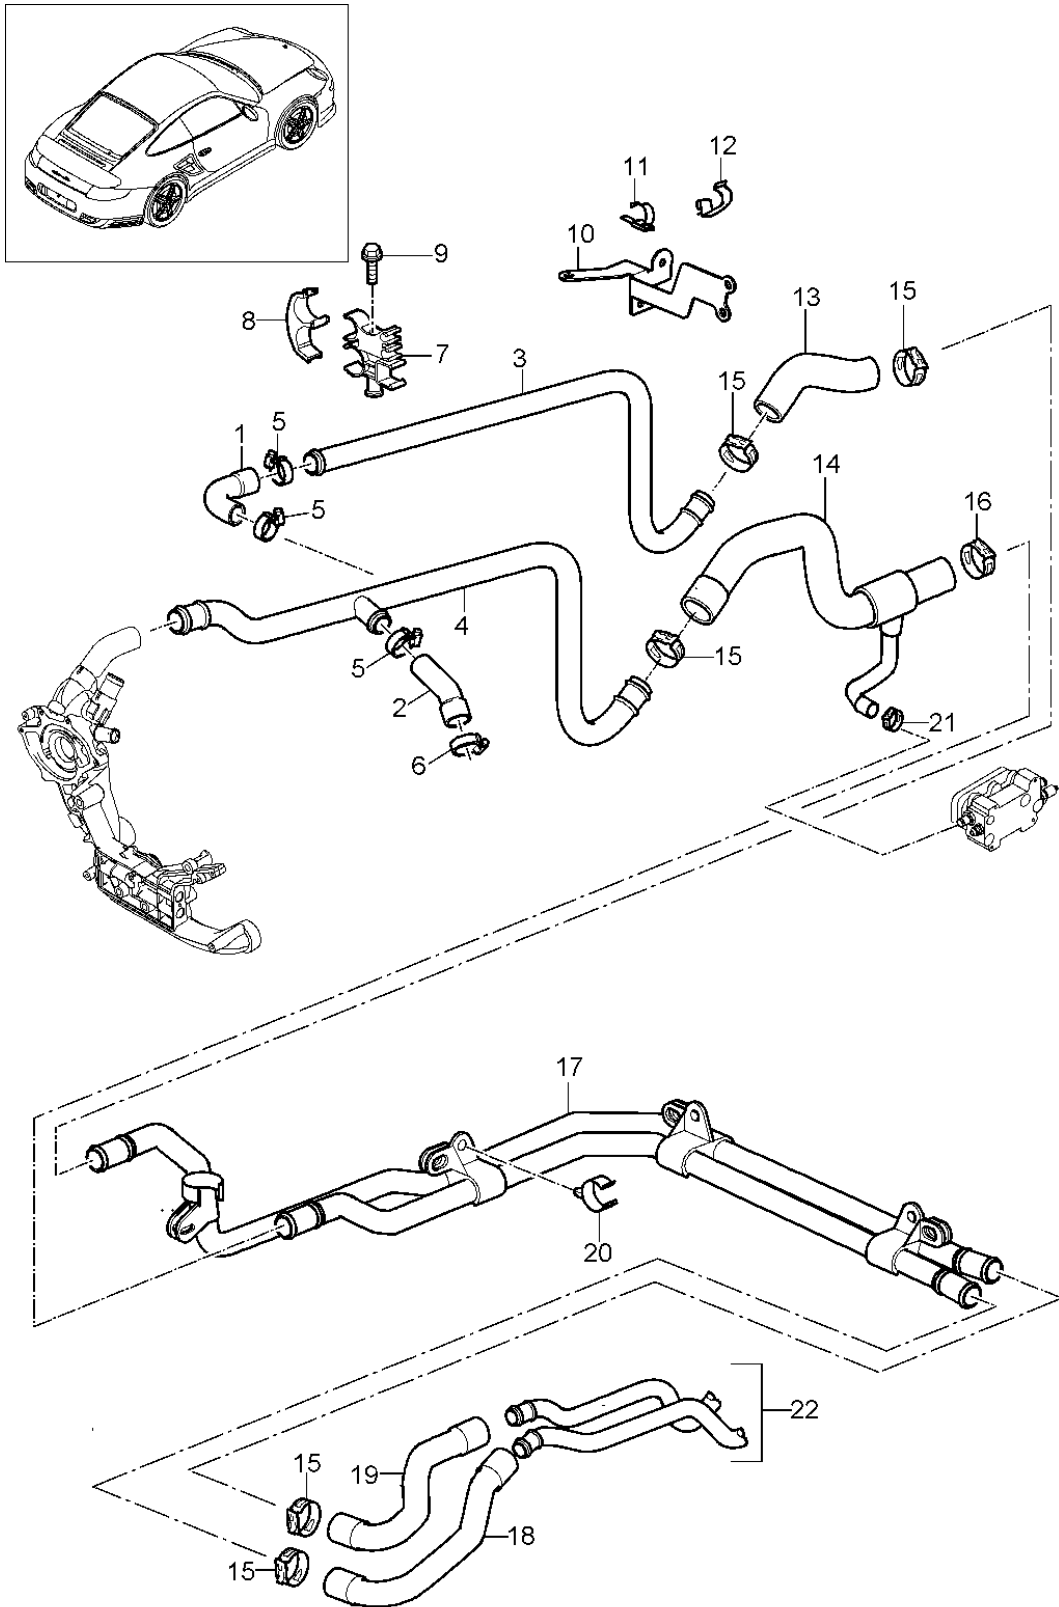

Model: 997T07

Model life 2007>>2009

Model: 997T07

Model life 2007>>2009

Pos	Part Number	Description	Remark	Qty	Model
		Lines heater			9770
1	997 106 233 72	Turbo Hose		1	
2	997 106 329 71	Supply Water hose		1	
3	997 106 252 71	Return line Water pipe		1	
4	997 106 254 71	Supply Water pipe		1	
5	999 512 552 01	Return line Hose clamp		3	
6	999 512 346 01	20- 32/9 Hose clamp		1	
7	997 106 455 71	16- 27/9 Retainer for coolant hose		2	
8	997 106 456 71	Retaining bar		2	
9	900 385 111 01	Torx screw		2	
10	997 106 450 71	M 6 X 55 Bracket		1	
11	999 651 300 40	Hose bracket		1	
12	999 507 728 40	25,0 - 30,0 Bracket		1	
13	997 106 612 01	18,0 - 19,0 Hose		1	PR:480
(13)	997 106 612 03	Discontinued part Hose		1	PR:480
13	997 106 432 00	Hose	feed	1	PR:249
(14)	997 106 474 01	Return hose		1	PR:480
14	996 106 422 73	Return hose		1	PR:249
14	996 106 422 79	Discontinued part Return hose		1	PR:249
15	999 512 658 09	Hose clamp		X	
16	999 512 662 09	B27 X 12 Hose clamp		X	
(17)	997 106 181 02	B32 X 12 Water pipe		1	PR:480
17	997 106 182 01	Water pipe		1	PR:249
18	996 106 212 74	Hose Supply		1	
18	996 106 212 75	Discontinued part Hose		1	
19	996 106 222 74	Supply Return hose		1	
19	996 106 222 75	Discontinued part Return hose		1	
20	999 507 817 40	Cable holder		4	PR:249
21	999 512 655 09	24,0 Hose clamp		1	PR:249
22		B22 X 12 Water pipe heater		1	
		see illustration:	813-000