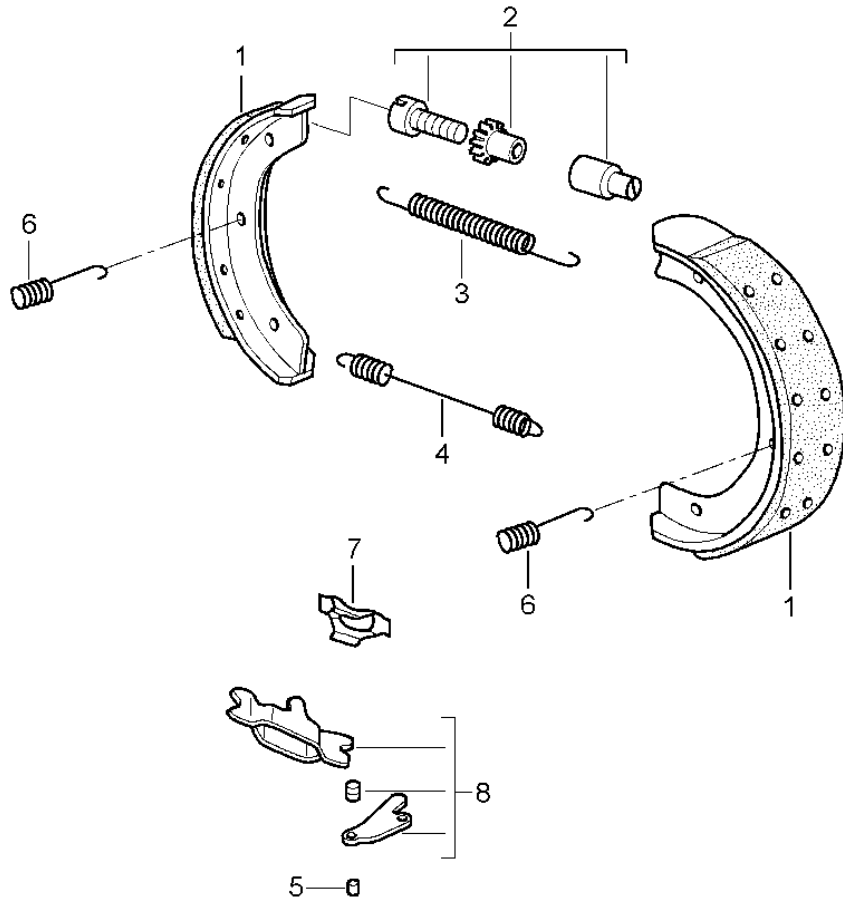

Model: 997T07

Model life 2007>>2009

Model: 997T07 Model life 2007>>2009

Pos	Part Number	Description	Remark	Qty	Model
-		handbrake See technical manual			TURBO
		Group:			
		46 83 20			
1	997 352 993 01	Brake shoe 1 set		1	TURBO
		only in conj. with:			
		Pressure spring 997.352.741.00			
(1)	997 352 993 02	Brake shoe 1 set		1	GT2
2	993 352 071 00	adjustment screw Discontinued part		2	
(2)	298 609 723	adjustment screw		2	
3	997 352 721 01	tension spring Short Discontinued part		2	
(3)	298 609 717	tension spring Short		2	
4	997 352 723 02	tension spring Long		2	
5	993 352 737 00	Pin		2	
6	997 352 741 00	Pressure spring only in conj. with:		4	TURBO
		Brake shoe 997.352.993.01			
(6)	997 352 741 02	Pressure spring Discontinued part		4	GT2
(6)	298 609 583	Pressure spring		4	GT2
7	997 352 807 00	Support panel		2	
8	928 352 090 01	Push-button lock (complete)		2	