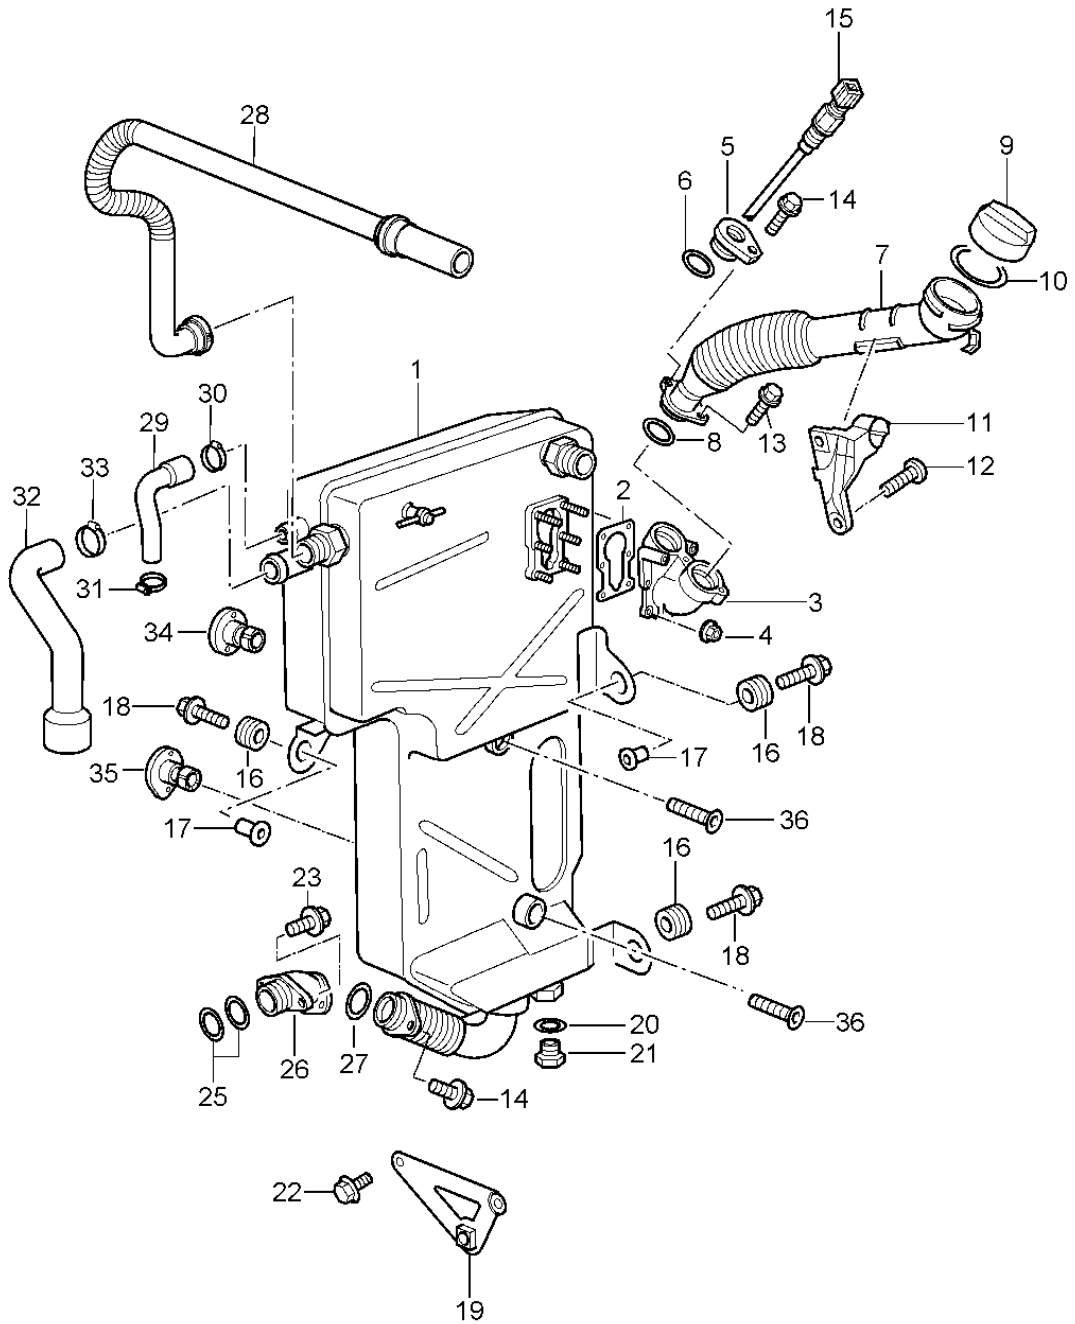

Model: 997T07

Model life 2007>>2009

Model: 997T07 Model life 2007>>2009

Pos	Part Number	Description	Remark	Qty	Model
		Engine lubrication			9770
		Oil tank			
1	997 207 070 72	Oil tank		1	
2	993 207 226 00	Seal		1	
3	996 207 150 73	Intermediate piece		1	
4	900 377 019 02	Hexagon nut M 5		1	
		Discontinued part			
4	900 377 009 01	Hexagon nut M 5		6	
5	996 207 212 70	flange		1	
6	999 707 343 41	O-ring		1	
		25,07 X 2,62			
7	997 207 016 70	Filler tube		1	
8	999 707 481 40	O-ring		1	
		24 X 3,0			
9	996 107 035 52	End cap		1	
10	996 107 336 00	Seal		1	
11	997 207 216 73	Bracket		1	
		for			
		Filler tube			
12	999 073 189 01	flat round head bolt M 6 X 12		2	
13	900 385 009 01	Torx screw M 6 x 16		3	
14	900 385 019 01	Torx screw M 6 X 20		1	
15	996 606 140 00	oil level sender		1	
16	999 702 193 40	Rubber grommet		3	
		17,0 X 24,0 X 1,8			
17	999 209 037 02	spacer sleeve 8,4 X 1,8		3	
		D >> - MJ 2008			
(17)	999 209 037 01	spacer sleeve 8,4 X 1,8 D - MJ 2009>>		3	
18	900 385 116 01	Torx screw M 8 X 30		3	
19	997 207 417 71	Bracket		1	
20	900 123 010 20	seal ring		1	
21	900 065 018 00	sealing plug		1	
22	900 385 042 01	Torx screw M 8 X 35		2	
23	900 385 001 01	Torx screw M 8 X 20		1	
25	999 707 316 41	O-ring 21,89 X 2,62		2	
26	996 207 012 74	Intake connection		1	
27	999 707 364 41	seal ring 30 X 2,5		1	
28	997 207 137 72	Breather line No longer use the part here		1	
28	997 207 037 71	Breather line		1	
29	997 207 139 71	Hose Tank ventilation		1	
30	999 512 652 09	Hose clamp 19 X 12		1	
31	999 512 651 09	Hose clamp 15 X 12		1	
32	997 207 143 71	Vent hose		1	
33	999 512 252 02	Hose clamp 23 - 35/9		1	
34	996 207 207 73	Distance piece		1