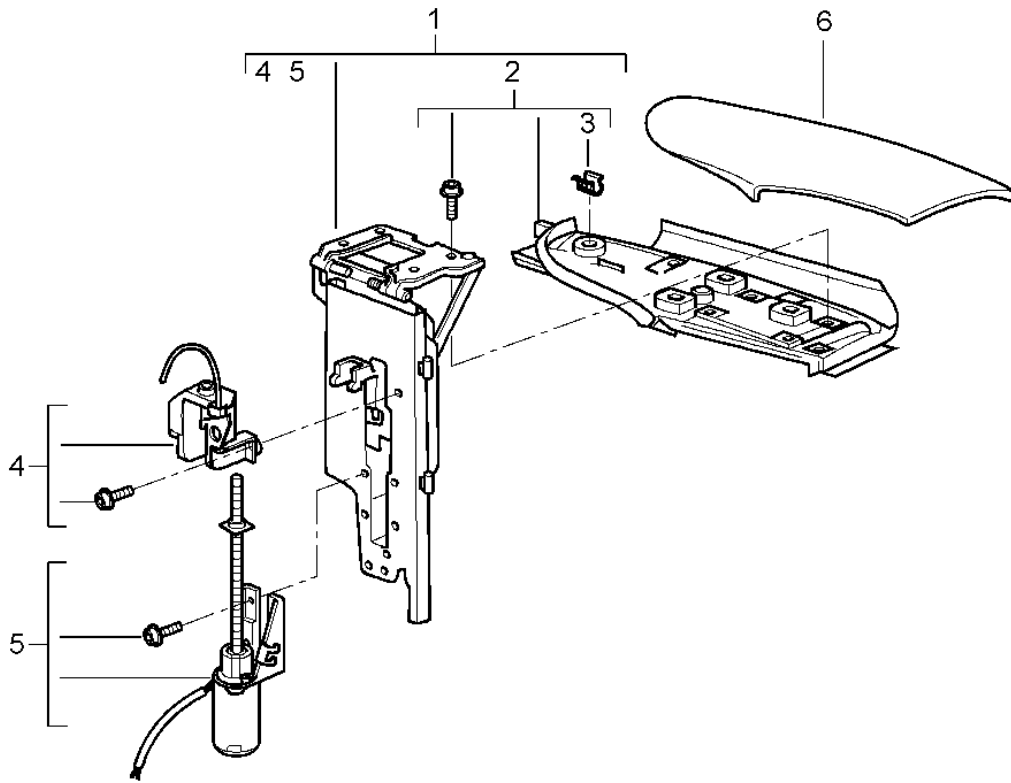

Model: 997T07

Model life 2007>>2009