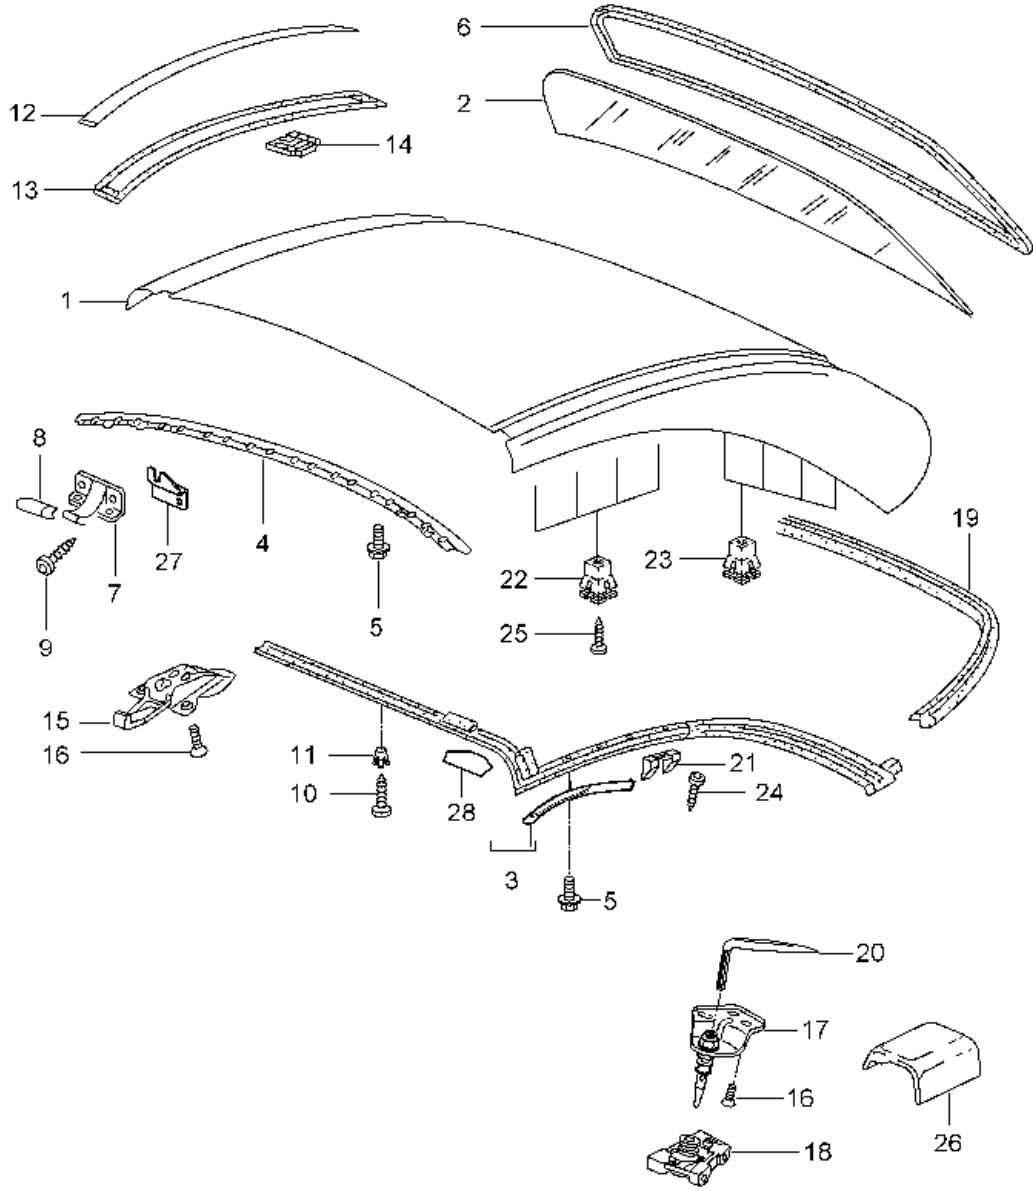

Model: 997T07

Model life 2007>>2009

Model: 997T07 Model life 2007>>2009

Pos	Part Number	Description	Remark	Qty	Model
		hardtop Accessories Gaskets			PR:550
1	996 563 911 00 996 563 911 00 GRV	hardtop primed		1	
		without:			
2	996 563 091 00	Accessories Rear window		1	
3	997 563 225 00	Ready for installation roof frame seal	rear	1	
		with:			
		retaining strip			
		use if required:			
-	996 563 309 00	retaining strip	left	1	
-	996 563 310 00	retaining strip	front right front	1	
4	996 563 319 00	retaining strip		1	
5	999 073 049 02	panel screw	front	8	
		for retaining strip			
6	996 563 029 00	Transverse Seal for rear window		1	
7	996 563 405 00	Centring journal	left	1	
(7)	996 563 406 00	Centring journal	right	1	
8	996 563 705 01	Cap	left	1	
8	996 563 706 01	Cap	right	1	
9	999 919 144 09	fillister hd. bolt		4	
10	999 073 049 02	panel screw		14	
11	999 507 547 40	expanding nut		8	
12	996 563 707 00	Cover trim	left	1	
	996 563 707 00 GRV	primed			
(12)	996 563 708 00	Cover trim	right	1	
	996 563 708 00 GRV	primed			
13	996 563 361 00	Seal	left	1	
(13)	996 563 362 00	Seal	right	1	
14	986 563 721 00	Clip		8	
15	996 563 401 00	catch		1	
16	900 378 030 09	Hexagon bolt M 6X20		3	
17	996 563 403 04	catch	left	1	
(17)	996 563 404 04	catch	right	1	
18	996 561 653 04	Support	left	1	
-	996 561 657 02	Insert		1	
-	900 249 031 09	countersunk bolt		6	
(18)	996 561 654 04	Support	right	1	
-	996 561 658 02	Insert		1	
19	996 563 027 01	Seal		1	
20	996 563 413 01	Tool		1	
21	996 563 125 00	Thrust wedge		2	
22	999 507 923 40	expanding nut green		8	
23	999 507 924 40	expanding nut yellow		8	
24	999 450 008 09	panel screw		2	
25	999 073 049 02	panel screw		16	
26	996 563 421 01	Protective tab		2	
-	999 507 659 40	expanding nut	left	1	
		hardtop contact carrier			
-	999 507 662 40	expanding nut	right	1	
		hardtop