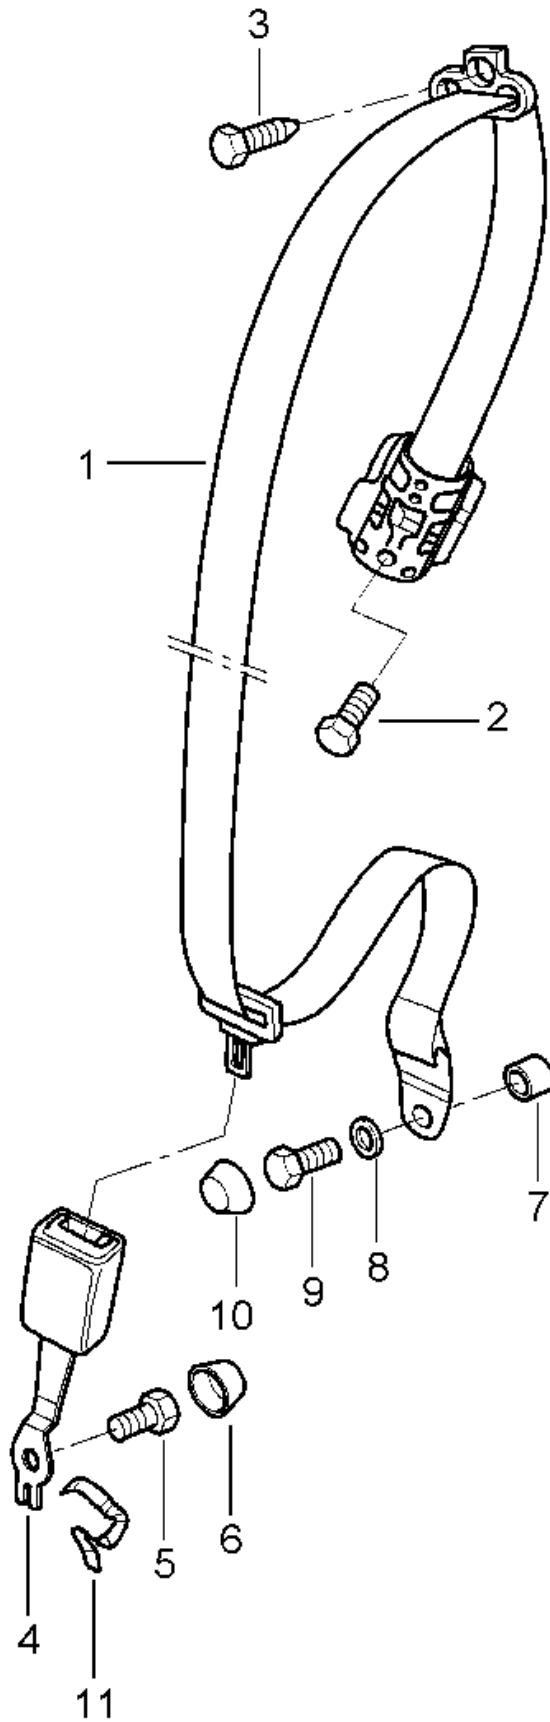

Model: 997T07

Model life 2007>>2009