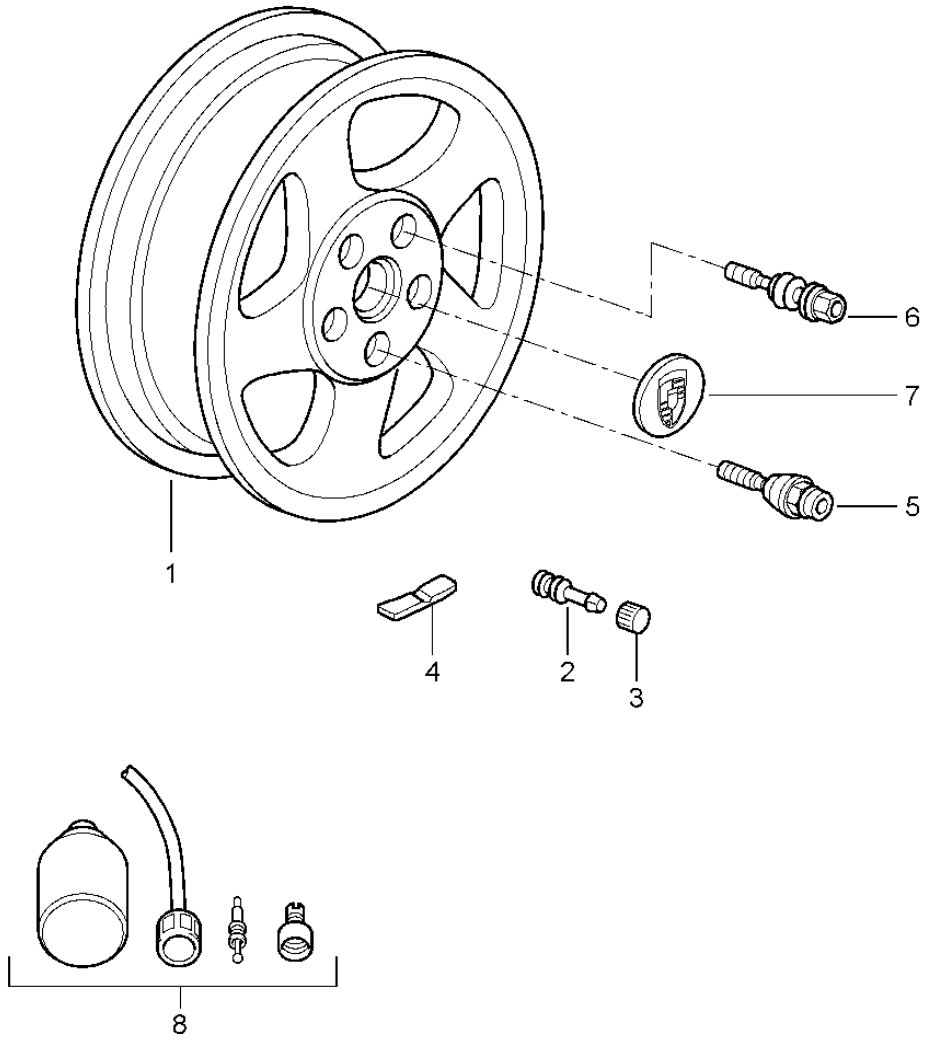

Model: 997T07

Model life 2007>>2009