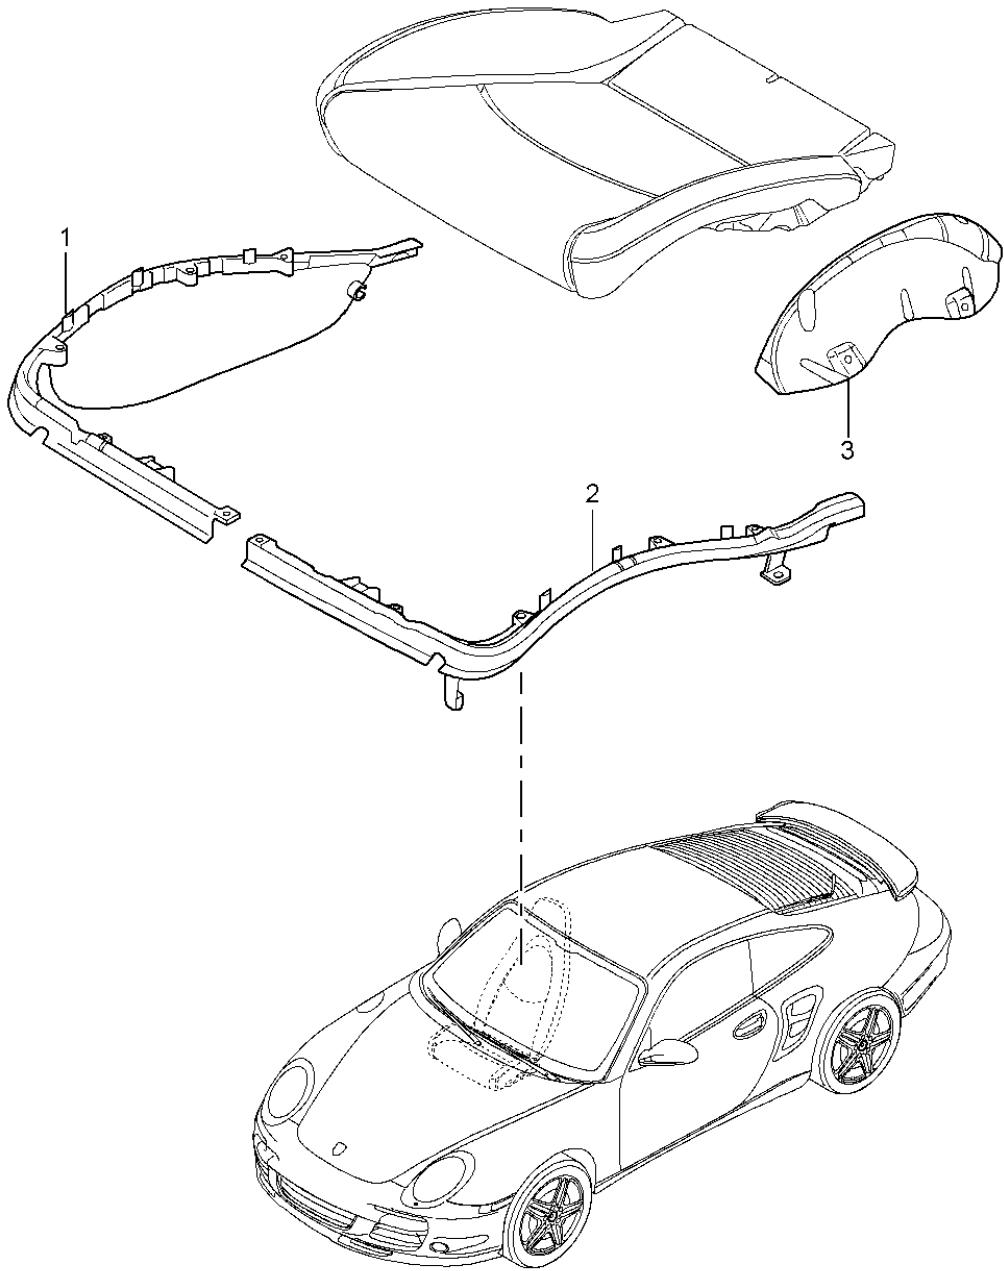

Model: 997T07

Model life 2007>>2009