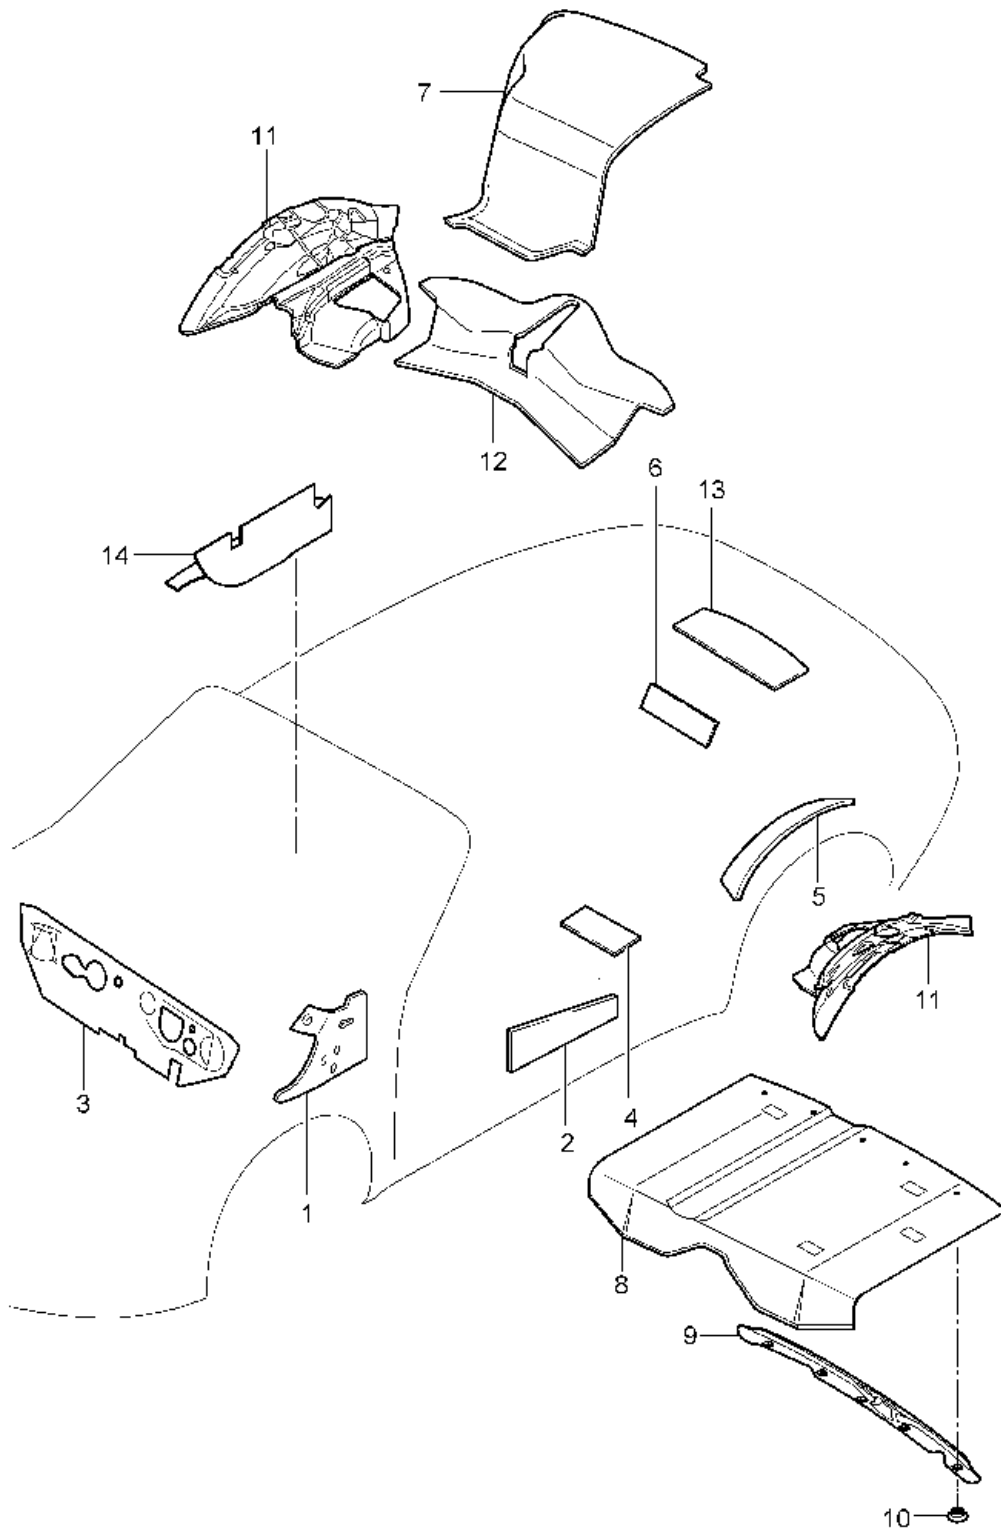

Model: 997T07

Model life 2007>>2009

Pos	Part Number	Description	Remark	Qty	Model
23	997 556 619 00	Sound absorber Air guide	left	1	
(23)	997 556 620 00	Sound absorber Air guide	right	1	
24	997 556 603 00	Sound absorber tensioner	rear	1	
25	997 556 613 00	Sound absorber Support Spring strut	left	1	
(25)	997 556 614 00	Sound absorber Support Spring strut	right	1	
27	999 049 027 40	Plastic nut 30 X 1,8		2	

Model: 997T07

Model life 2007>>2009