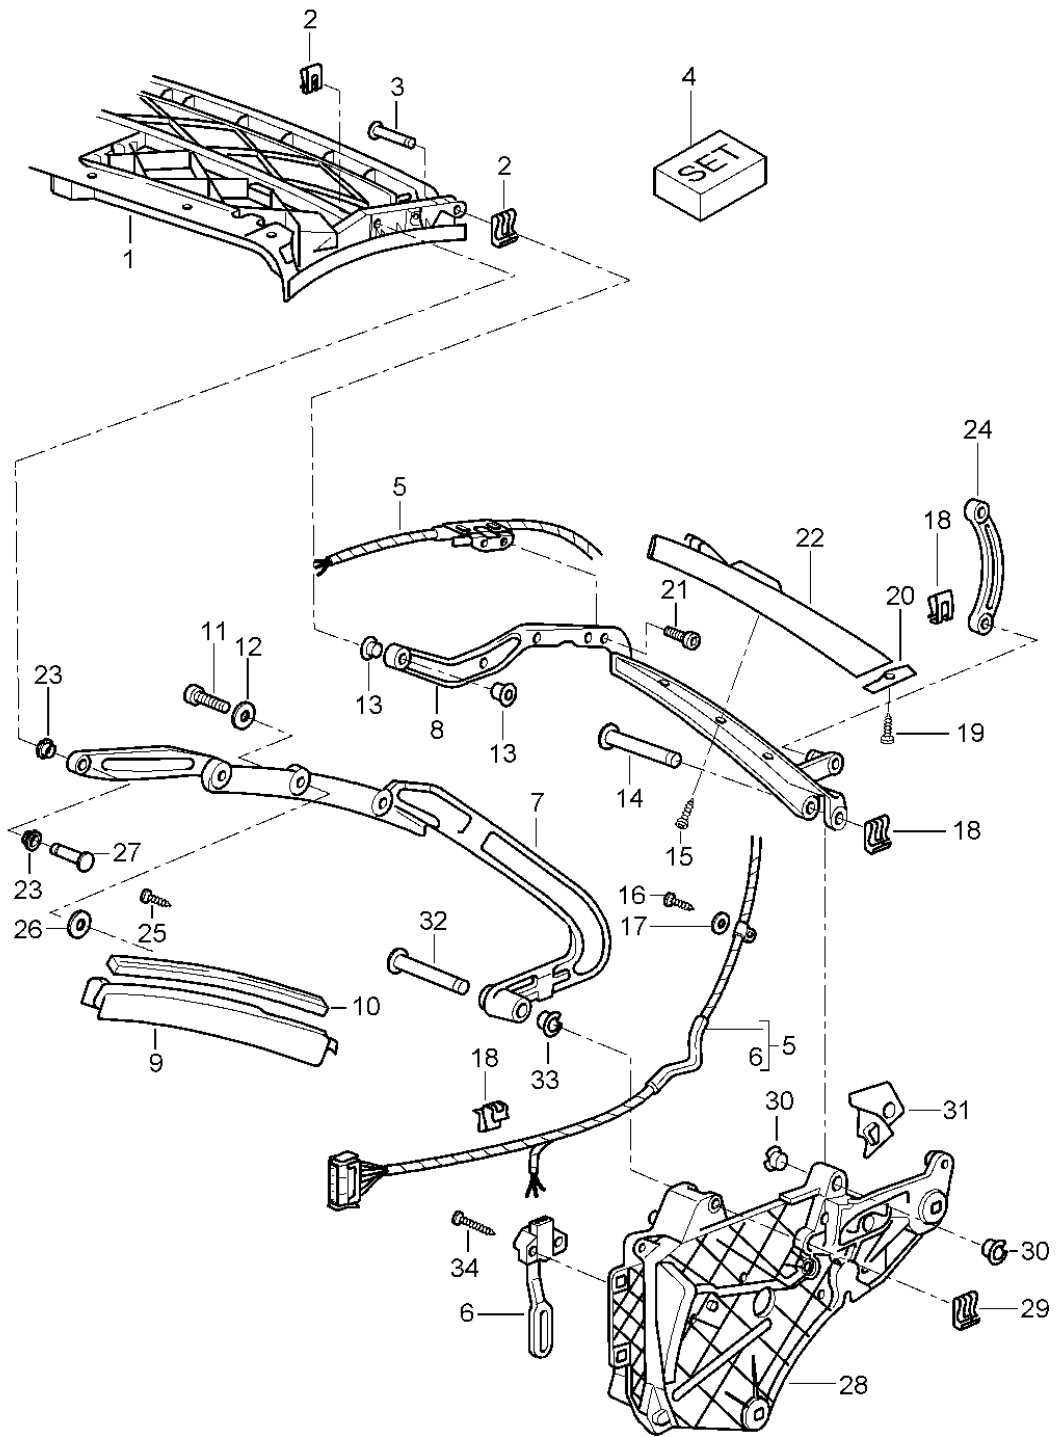

Model: 997T07

Model life 2007>>2009

Model: 997T07 Model life 2007>>2009

Pos	Part Number	Description	Remark	Qty	Model
1	997 561 905 00 997 561 905 00 A09	top frame Individual parts roof frame Black		1	
-		also use:			
-	997 561 509 00	felt strip 60 x 25 See TPI Group 8 Nr. 53		1	
2	999 166 075 09	securing clip		X	
3	999 088 050 30	Pin 8X27,8		2	
4	997 561 909 00	repair set bush Pin fuse		1	
5	997 612 698 00	Wire set Only for Convertible top Black		1	
5	997 612 698 01	D >> - MJ 2008 Wire set Only for Convertible top Black		1	
5	997 612 698 02	D - MJ 2009>> Wire set for Convertible top Coloured		1	
5	997 612 698 03	D >> - MJ 2008 Wire set for Convertible top Coloured		1	
-	997 561 965 00	D - MJ 2009>> Protective sleeve for Wire set		1	
6	996 613 313 02	Potentiometer		1	
7	996 561 335 00	roof frame	left	1	
(7)	996 561 336 00	roof frame	right	1	
8	996 561 339 00	roof frame D >> - MJ 2008	left	1	
8	997 561 939 00	roof frame D - MJ 2009>>	left	1	
(8)	996 561 340 00	roof frame D >> - MJ 2008	right	1	
(8)	997 561 940 00	roof frame D - MJ 2009>>	right	1	
9	997 561 355 01 997 561 355 01 A09	Sealing frame Black	left	1	
(9)	997 561 356 01 997 561 356 01 A09	Sealing frame Black	right	1	
10	996 561 219 00	Seal for Sealing frame		2	
11	999 073 195 01	flat round head bolt M 6X20		10	
12	999 523 020 01	Belleville spring		X