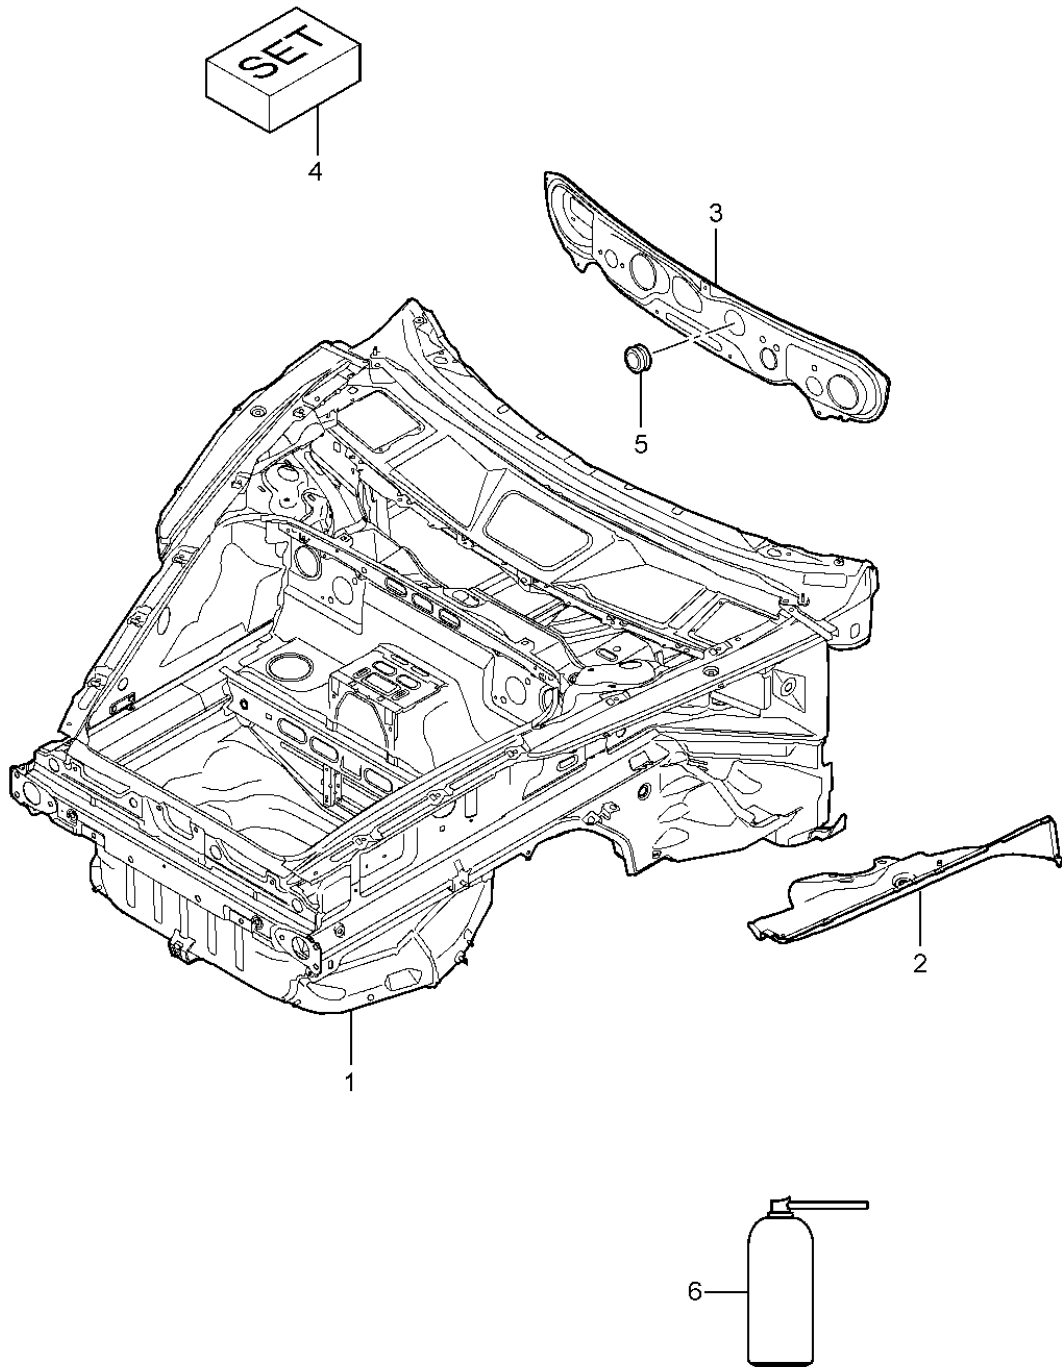

Model: 997T07

Model life 2007>>2009

Model: 997T07 Model life 2007>>2009

Pos	Part Number	Description	Remark	Qty	Model
1	997 501 911 01 997 501 911 01 GRV	Front end Front end primed also use: sealant Pos. 5 Processing instructions See technical manual	lhd	1	PR:098
(1)	997 501 911 02 997 501 911 02 GRV	Front end primed also use: sealant Pos. 5 Processing instructions See technical manual	rhd	1	PR:099
1	997 501 911 91 997 501 911 91 GRV	Front end primed also use: sealant Pos. 5 Processing instructions See technical manual	lhd	1	GT2 PR:098
(1)	997 501 911 92 997 501 911 92 GRV	Front end primed also use: sealant Pos. 5 Processing instructions See technical manual	rhd	1	GT2 PR:099
-		also use:			
2	997 501 945 00 997 501 945 00 GRV	Lower part primed	left	1	
3	997 504 121 00	Cover	lhd	1	PR:098
(3)	997 504 121 01	Cover	rhd	1	PR:099
		also use:			
4	000 043 300 94	Adhesive set		1	
5	999 702 255 41	End cap 61,5 X 72,6		1	
6	999 915 337 40	sealant		1