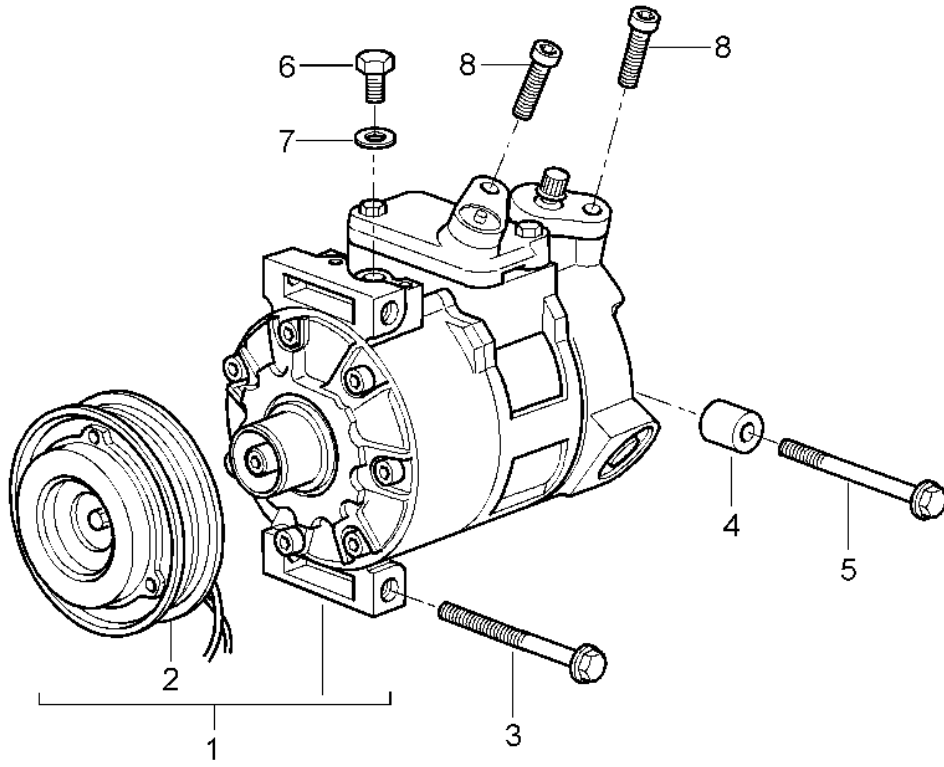

Model: 997T07

Model life 2007>>2009

Model: 997T07

Model life 2007>>2009

Pos	Part Number	Description	Remark	Qty	Model
1	996 126 011 52	Compressor		1	
2	996 573 926 00	Compressor Magnetic coupling		1	
3	900 385 102 01	repair set Torx screw		2	
4	996 126 102 71	BM 8 X 90 Distance piece		1	
5	900 385 281 01	Torx screw BM 8 X 120		1	
6	996 573 926 01	Oil filler screw		1	
7	996 573 926 02	seal ring		1	
8	900 067 147 02	Socket head bolt M8 X 25		2	
8	900 067 147 01	Discontinued part Socket head bolt M8 X 25		2	
-	000 043 200 04	Compressor oil 250ML		1