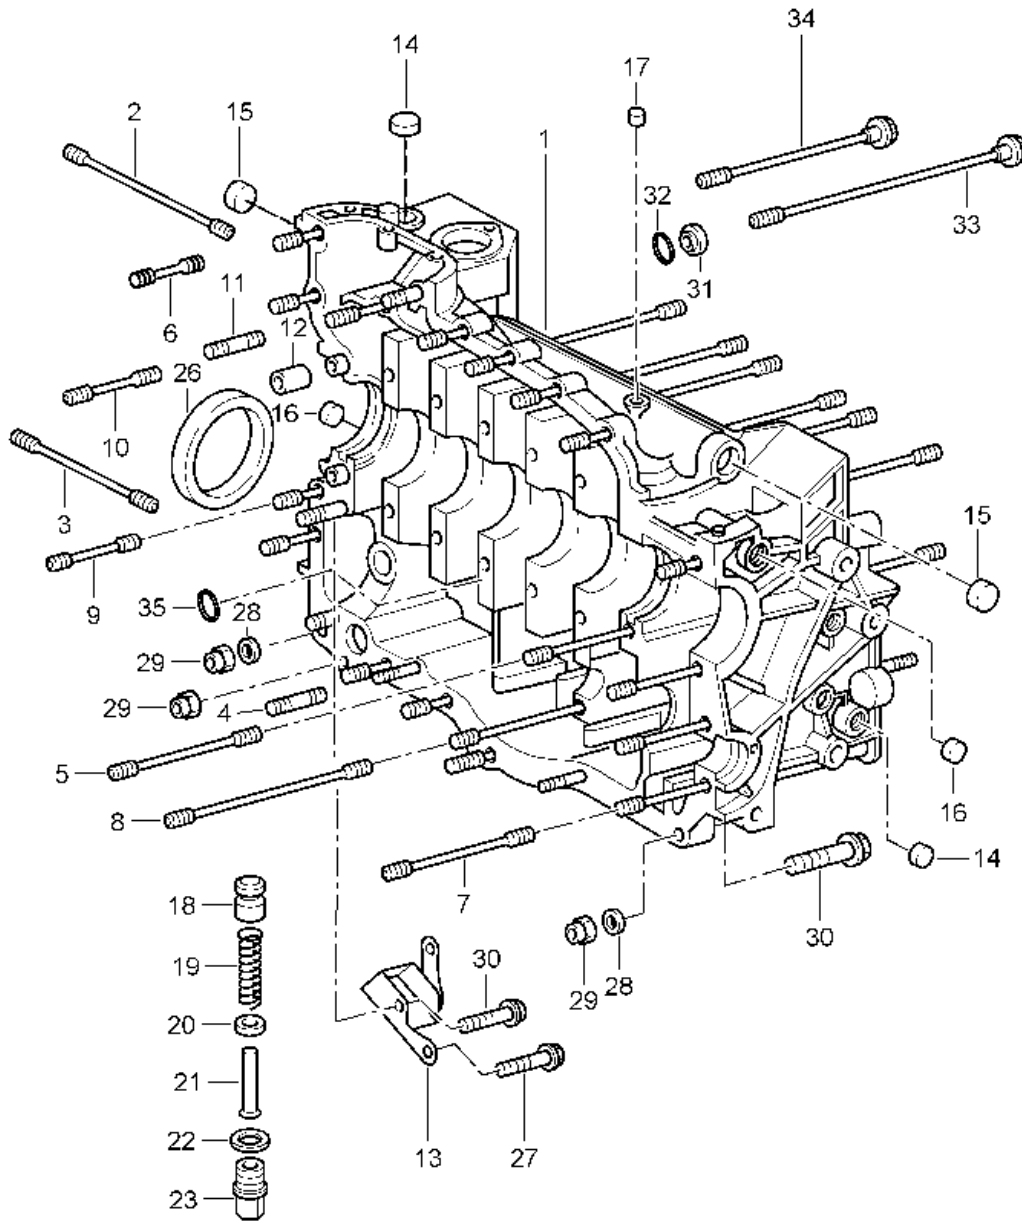

Model: 997T07

Model life 2007>>2009

Model: 997T07

Model life 2007>>2009

Pos	Part Number	Description	Remark	Qty	Model
1	996 101 901 71	Crankcase housing Crankcase housing with studs	right	1	9770
2	999 062 225 02	Threaded pin BM 10 X 140 Discontinued part		1	
2	900 060 095 01	Threaded pin BM 10 X 140		1	
3	999 062 099 02	Threaded pin BM 10 X 105 Discontinued part		1	
3	900 060 096 01	Threaded pin BM 10 X 105		1	
4	999 062 007 02	Threaded pin BM 8 X 22 Discontinued part		3	
4	900 060 106 01	Threaded pin BM8FO x 22		3	
5	996 101 175 70	Threaded pin		1	
6	999 062 115 02	Threaded pin BM 8 X 32		13	
7	999 062 156 02	Threaded pin BM 8 X 78 Discontinued part		3	
7	900 060 101 01	Threaded pin BM 8 X 78		3	
8	999 062 276 02	Threaded pin BM 10 X 110		1	
9	999 062 075 02	Threaded pin BM 8 X 48		2	
10	999 062 138 02	Threaded pin BM 8 X 52 Discontinued part		1	
10	900 060 102 01	Threaded pin BM8FO x 52		1	
11	999 062 009 02	Threaded pin BM 8 X 28 Discontinued part		1	
11	900 060 105 01	Threaded pin BM 8FO X 28		1	
12	901 101 195 00	dowel sleeve		2	
13	996 101 206 71	Catch hook		1	
14	900 036 045 01	End cap A 19		2	
(14)	911 101 184 01	Sealing cap oversize 20,00 X 13		2	
15	900 036 046 02	End cap A 22		2	
(15)	911 101 185 01	Sealing cap oversize 23,00 X 9		2	
16	900 036 047 02	End cap A 13		2	
(16)	911 101 182 01	Sealing cap oversize 14,00 X 8,5		2	
17	911 101 186 00	Bungs 7,50 X 8		2	
(17)	911 101 186 01	Sealing cap oversize 8,50 X 8		2	
18	911 107 512 00	piston		1