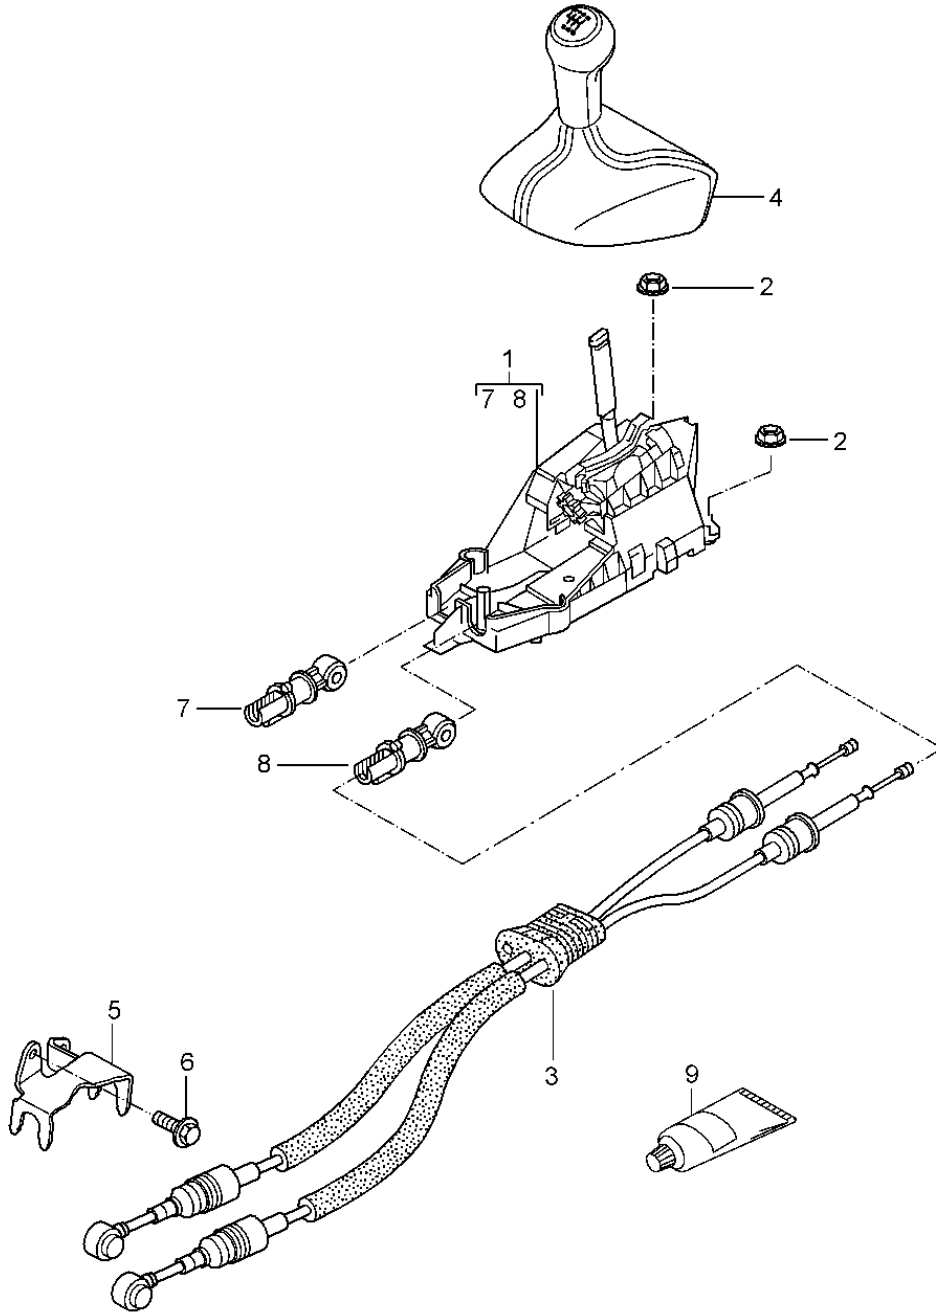

Model: 997T07

Model life 2007>>2009