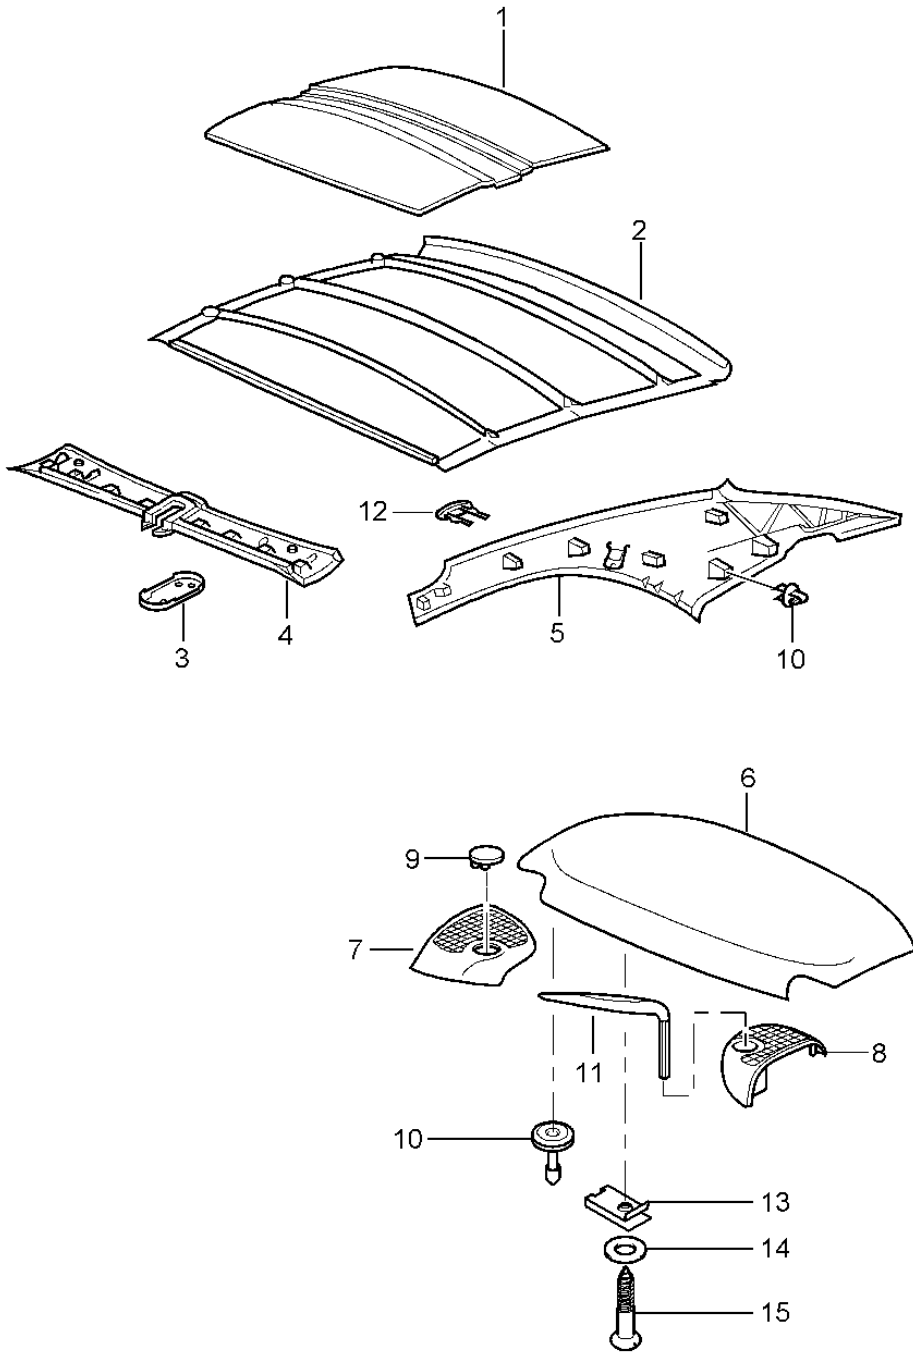

Model: 997T07

Model life 2007>>2009