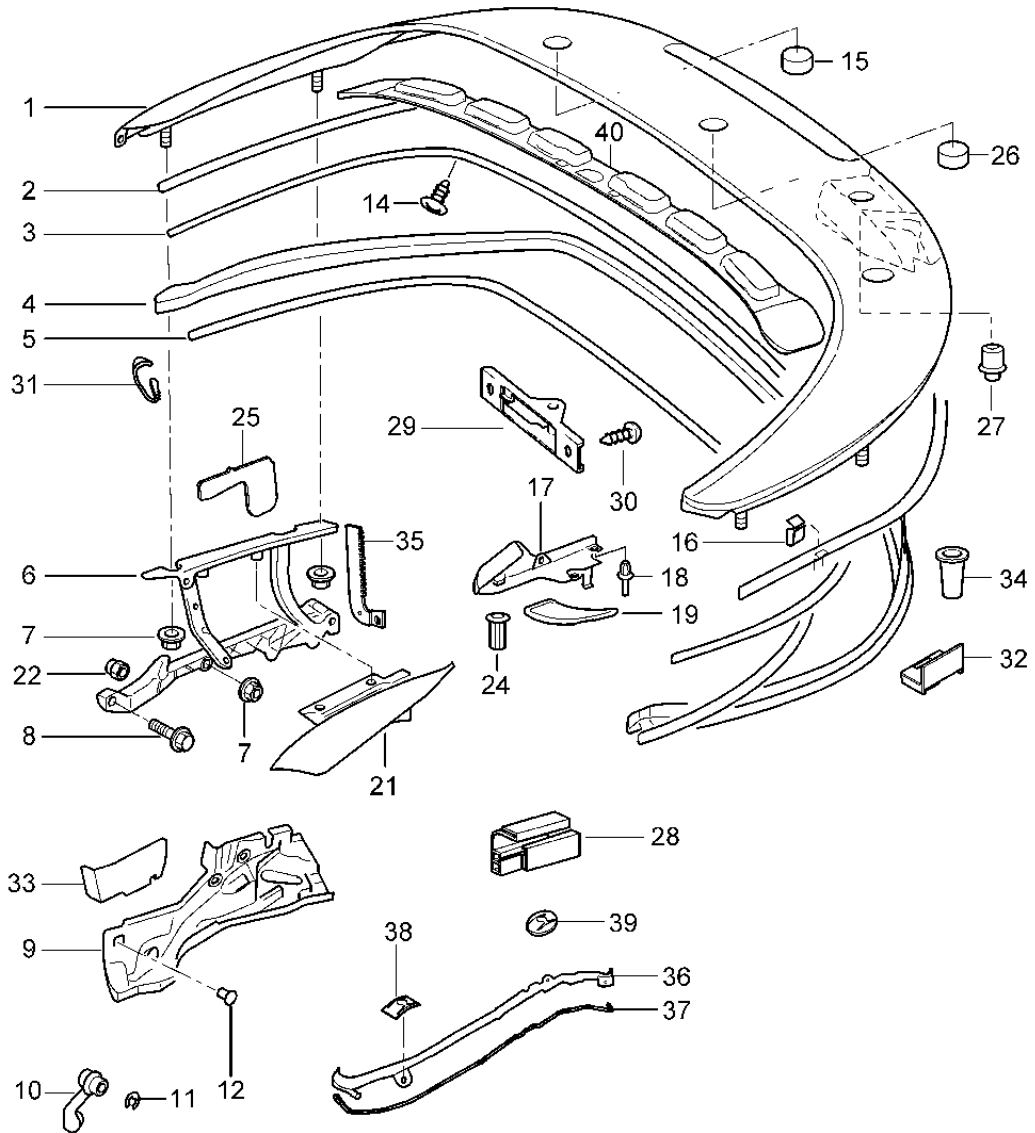

Model: 997T07

Model life 2007>>2009

Model: 997T07 Model life 2007>>2009

Pos	Part Number	Description	Remark	Qty	Model
1	997 514 011 05	convertible top stowage box Cover		1	
		Gaskets			
	997 514 011 05 GRV	cabrio top stowage box cover primed			
2	997 514 633 01	Sealing strip		1	
		also use:			
-	000 043 207 26	Adhesive tape		1	
3	996 514 731 00	Seal		1	
4	997 514 211 00	seal for conv. top stowage box Body		1	
5	997 514 714 01	Edge protection		1	
6	997 561 927 00	Hinge	left	1	
		also use:	996 561 904 00		
6	997 561 928 00	Hinge	right	1	
		also use:	996 561 904 00		
7	900 377 003 03	Hexagon nut M 8		4	
8	900 378 180 01	Hexagon bolt		2	
9	997 561 805 00	Water drip pan	left	1	
9	997 561 806 00	Water drip pan	right	1	
10	996 561 815 01	Water drainage hose	left	1	
10	996 561 816 01	Water drainage hose	right	1	
11	996 561 809 00	Clip for Pos. 10		2	
12	999 703 432 40	Bungs		2	
14	999 073 047 02	panel screw		2	
15	996 561 633 01	Stop buffer D >> - MJ 2008		2	
16	999 507 600 09	U-clip		2	
17	997 514 651 00	Support	left	1	
(17)	997 514 652 00	Support	right	1	
18	999 591 712 40	Spreader rivet		6	
19	996 504 861 00	Cover	left	1	
	996 504 861 00 GRV	primed			
(19)	996 504 862 00	Cover	right	1	
	996 504 862 00 GRV	primed			
21	996 561 061 02	Flap for soft top box	left	1	
(21)	996 561 062 02	Flap for soft top box	right	1	
22	999 500 086 02	rivetted cap nut		4	
(24)	996 504 855 01	Support		4	
25	996 561 904 00	Seal		X	
26	986 561 633 01	Stop buffer D >> - MJ 2008		1	
27	999 703 140 40	Rubber buffer		1	
28	996 561 401 00	Stop	left	1	
(28)	996 561 402 00	Stop	right	1	
29	996 561 465 00	arm		1	
30	999 073 130 02	fillister hd. bolt		2	
31	996 514 511 00	Clip		2	
32	997 561 801 00	Stop -2MM		2	
32	997 561 801 01	Stop -1MM		2	
32	997 561 801 02	Stop +-0		2	
32	997 561 801 03	Stop +1MM		2	
32	997 561 801 04	Stop +2MM		2	
32	997 561 801 05	Stop +3MM		2