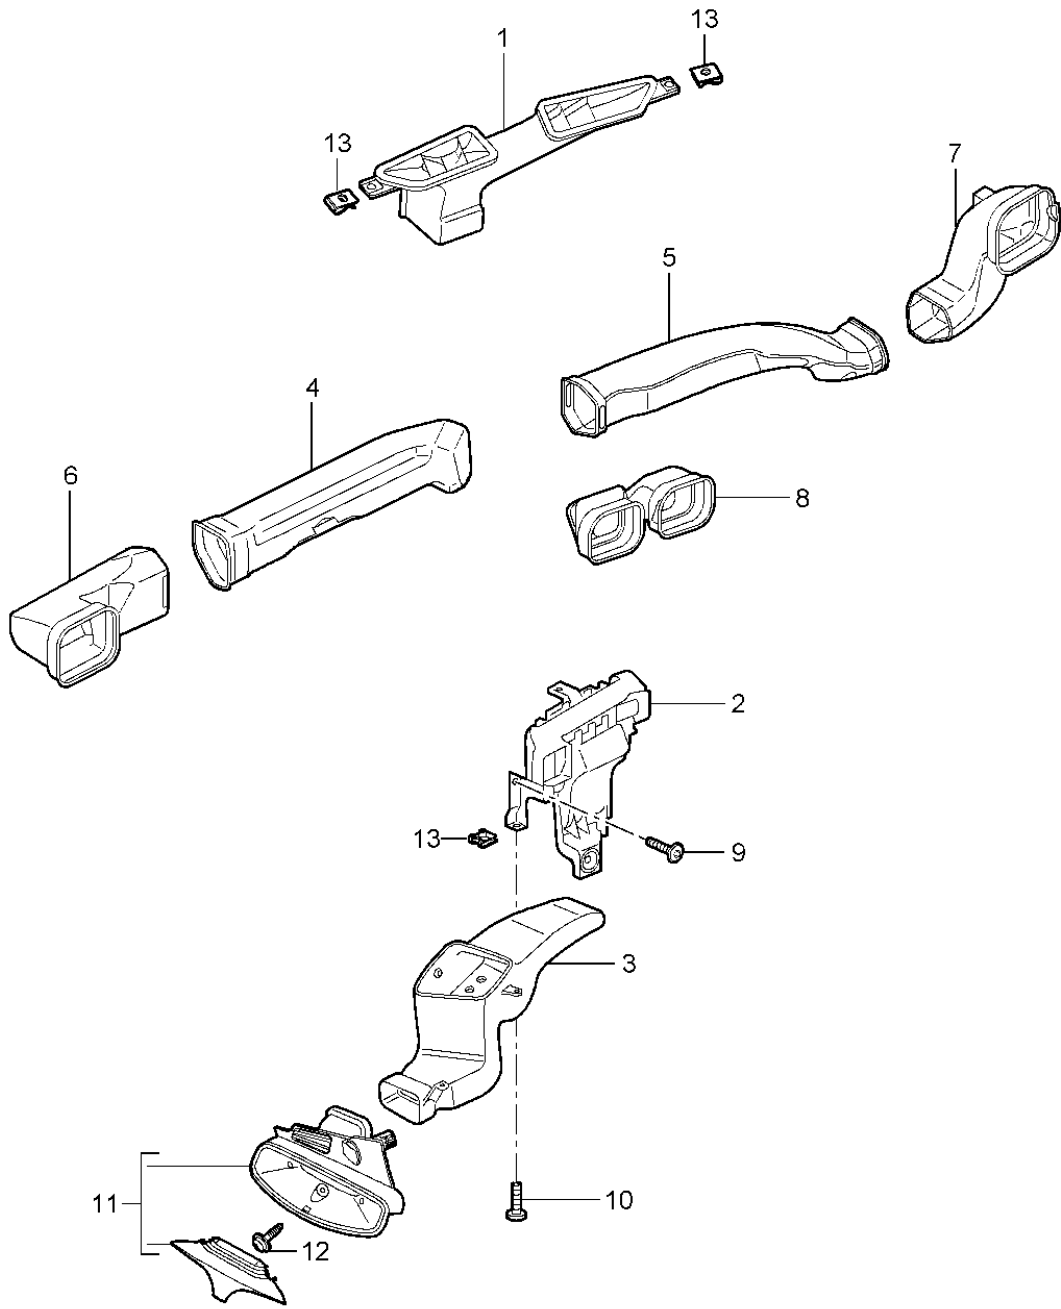

Model: 997T07

Model life 2007>>2009

Pos	Part Number	Description	Remark	Qty	Model
		Heating system 1			
		Feed line			
		return line			
1	996 572 583 04	Heating hose	lhd	1	PR:098
(1)	996 572 583 05	Heating hose	rhd	1	PR:099
2	996 572 585 04	Heating hose	lhd	1	PR:098
(2)	996 572 585 05	Heating hose	rhd	1	PR:099
3	999 512 656 09	Hose clamp B25 X 12		2	
4	999 512 346 01	Hose clamp A16-27/9		2	
5	996 572 263 02	Seal	lhd	1	PR:098
(5)	996 572 263 03	Seal	rhd	1	PR:099
6	997 572 681 00	Heater pipeline Supply		1	
		Discontinued part			
7	997 572 683 00	Heater pipeline Return line		1	
		Discontinued part			
8	996 572 785 00	Distance piece		X	
9	999 511 230 40	Cable holder		4	
-	999 511 232 41	Rubber bush 19/19		4	
10	996 572 765 02	Grommet		1	

Model: 997T07

Model life 2007>>2009