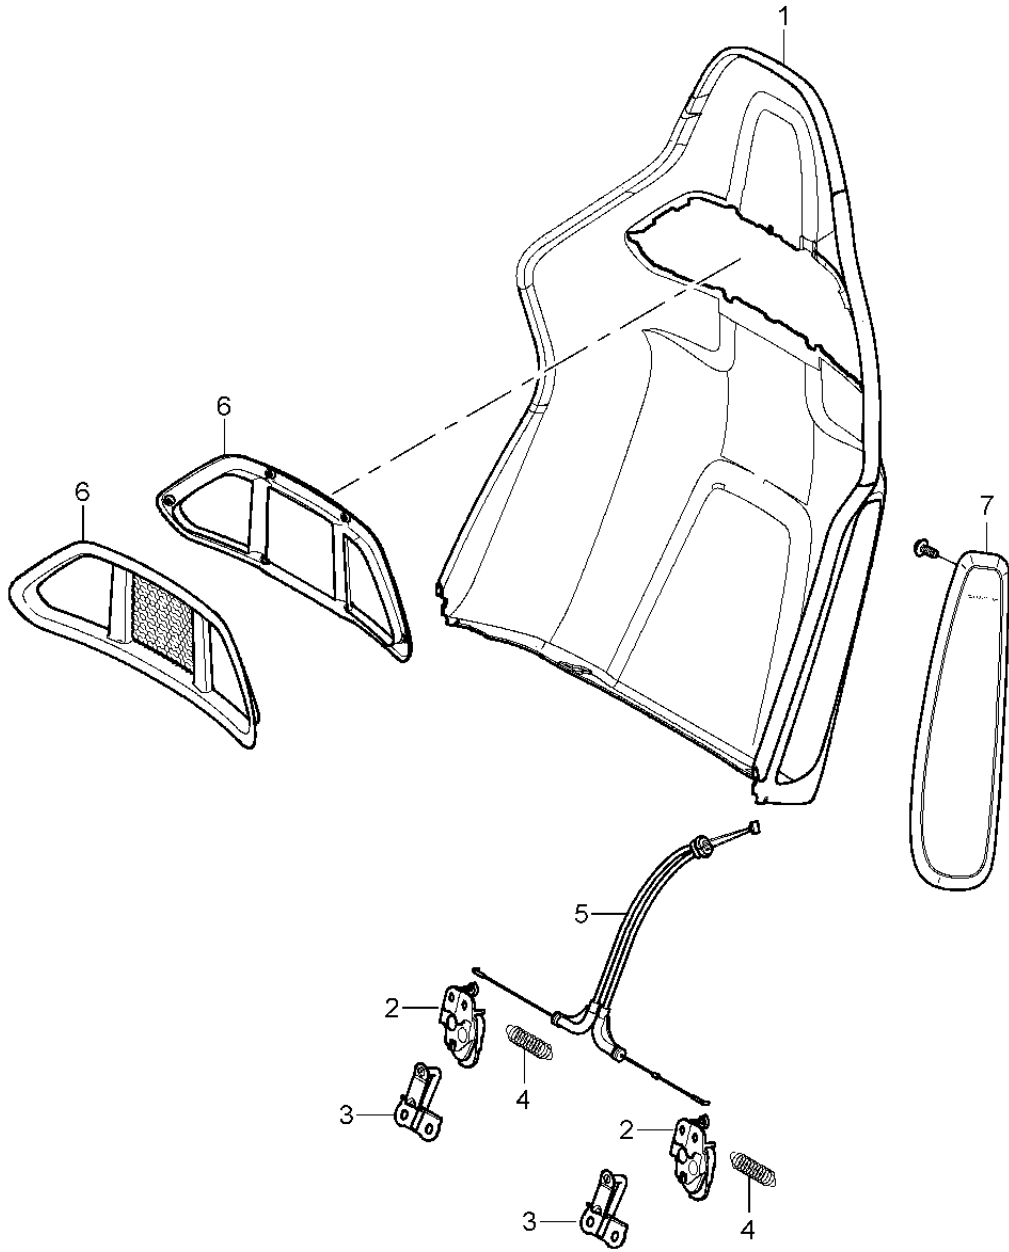

Model: 997T07

Model life 2007>>2009

Pos	Part Number	Description	Remark	Qty	Model
1	997 653 105 02	heater Front seat Comfort seat Heating element Seat cushion Standard seat Comfort seat	left a. right	2	PR:437,438
2	997 653 109 00	Heating element Backrest side bolster Standard seat Comfort seat	left	1	PR:437,438
3	997 653 110 00	Heating element Backrest side bolster Standard seat Comfort seat	right	1	PR:437,438
4	997 653 107 00	Heating element Backrest cushion	left a. right	2	PR:437,438

Model: 997T07

Model life 2007>>2009