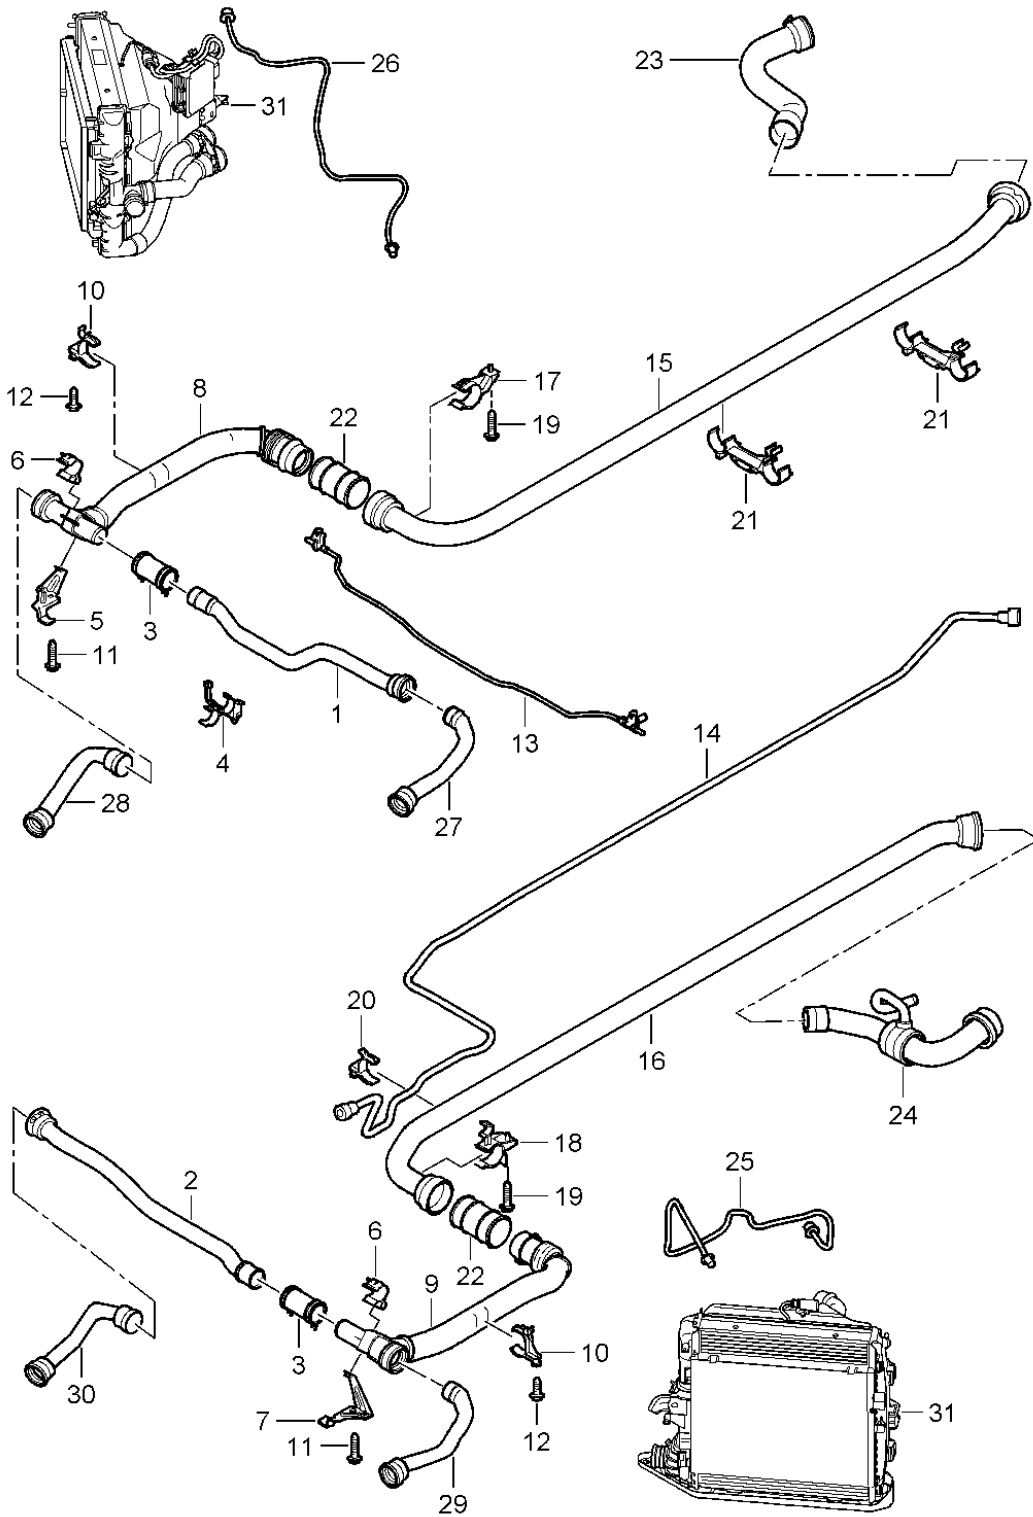

Model: 997T07

Model life 2007>>2009

Model: 997T07 Model life 2007>>2009

Pos	Part Number	Description	Remark	Qty	Model
1	997 106 711 02	Water cooling 2 Water pipe Cross tube Supply Discontinued part		1	9770
1	997 106 711 03	Water pipe Cross tube Supply		1	
2	997 106 720 02	Water pipe Cross tube Return line Discontinued part		1	
2	997 106 720 03	Water pipe Cross tube Return line		1	
3	997 106 723 05	Water hose Discontinued part		2	
3	997 106 723 06	Water hose Discontinued part		2	
3	997 106 723 07	Water hose		2	
4	997 106 525 01	Bracket Water pipe Cross tube	center	1	
5	997 106 574 02	pipe holder Distributor tube	right	1	
6	997 106 526 01	Bracket Cross tube	upper	2	
7	997 106 573 02	pipe holder Distributor tube	left	1	
8	997 106 752 04	Distributor tube Supply		1	
9	997 106 751 04	Distributor tube Return line		1	
10	997 106 413 01	pipe holder Distributor tube		2	
(10)	997 106 413 01	pipe holder Distributor tube	right	1	PR:601
(10)	997 106 414 00	Bracket Distributor tube	left	1	PR:601
11	900 378 013 09	Hexagon bolt M6 X 25		2	
12	900 378 036 09	Hexagon bolt M6 X 12		2	
13	997 106 767 02	Breather line Transverse		1	
14	997 106 227 02	Breather line tunnel		1	
(14)	997 106 227 03	D - MJ 2007>> Breather line tunnel		1	
15	997 106 651 03	D - MJ 2008>> Water pipe Supply tunnel Discontinued part		1	
15	997 106 651 04	Water pipe Supply tunnel		1	
(15)	997 106 651 90	Water pipe Supply tunnel		1	
16	997 106 652 03	Return pipe tunnel		1