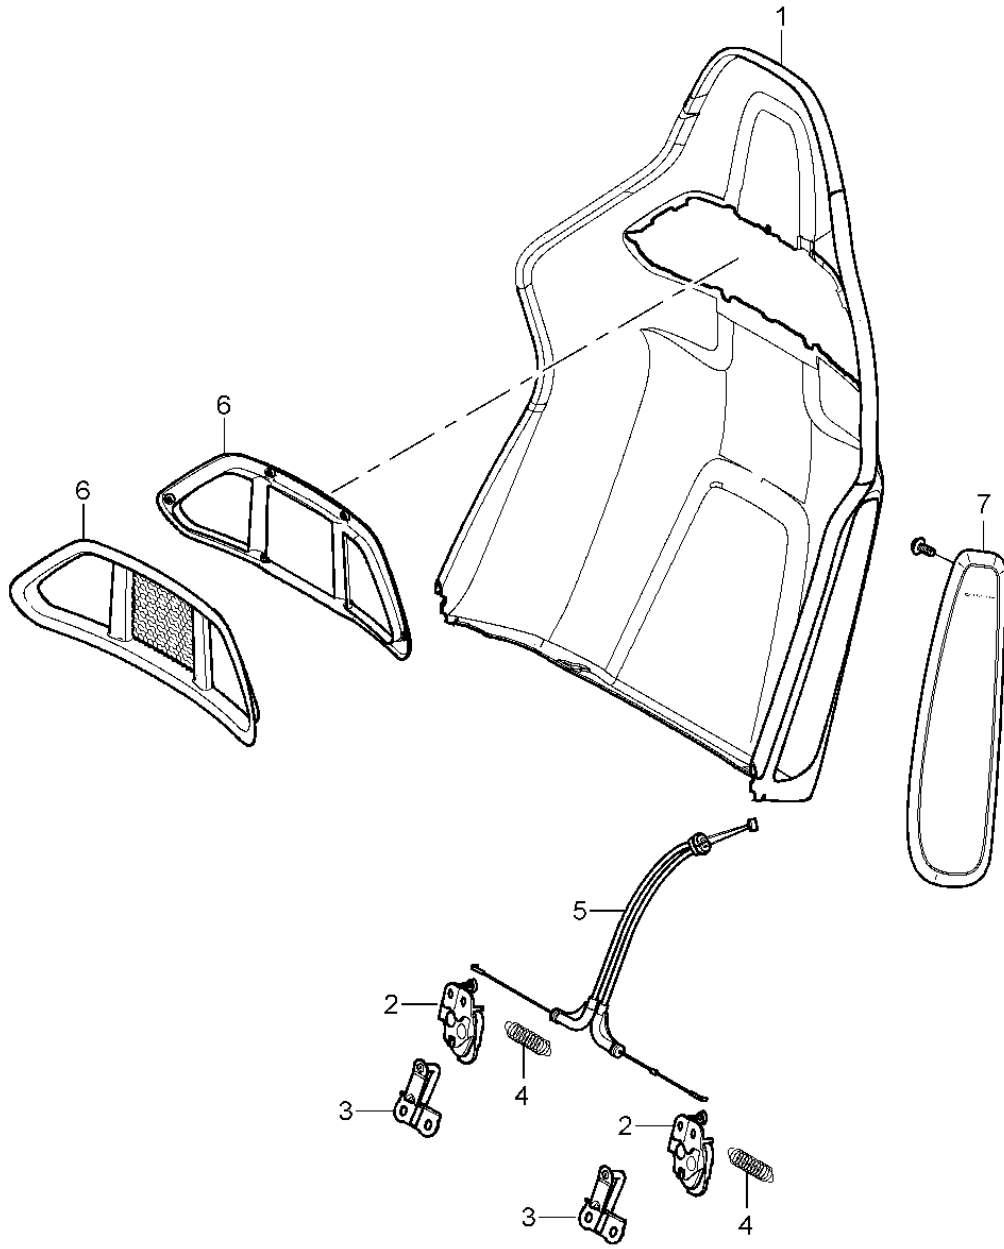

Model: 997T07 Model life 2007>>2009

Pos	Part Number	Description	Remark	Qty	Model
		bucket seat Collapsible Seat frame Accessories D - MJ 2008>>			GT2
1	997 521 281 00	Cup Seat frame	left a. right	2	PR:388,389
(1)	997 521 182 00	without: seat occupied recognition Cup Seat frame with: seat occupied recognition and Seat rail	right	1	PR:389,560
2	997 521 433 00	Adapter Seat frame Discontinued part	outer left	1	PR:388,389, 560
(2)	997 521 434 00	Adapter Seat frame Discontinued part	outer right	1	PR:389
3	997 521 436 00	Adapter Seat frame Discontinued part	front, inner right	1	PR:388
4	997 521 435 00	Adapter Seat frame without: seat occupied recognition Discontinued part	front, inner left	1	PR:389
5	997 521 438 00	Adapter Seat frame Discontinued part	rear, inner right	1	PR:388
6	997 521 437 00	Adapter Seat frame without: seat occupied recognition Discontinued part	rear, inner left	1	PR:389
7	997 521 427 03	Cover Sensor seat occupied recognition	left	1	PR:389,560
(7)	997 521 427 03 01C 997 521 426 03	Satin black Cover Sensor seat occupied recognition	right	1	PR:389,560
8	997 521 426 03 01C 997 521 561 00	Satin black Trim Seat belt	left lower	1	PR:388,389
(8)	997 521 561 00 01C 997 521 562 00	Satin black Trim Seat belt	right lower	1	PR:388,389
9	997 521 562 00 01C 997 612 688 10	Satin black Wire set seat occupied recognition		1	PR:389,560
11	997 612 785 10	Wire set	left a. right	1	PR:388,389
12	999 141 049 01	Side airbag unit Oval-head screw Mount Trim Belt Seat cushion		3	
13	997 618 233 05	Control unit for seat occupied sensor		1	PR:560

Model: 997T07

Model life 2007>>2009