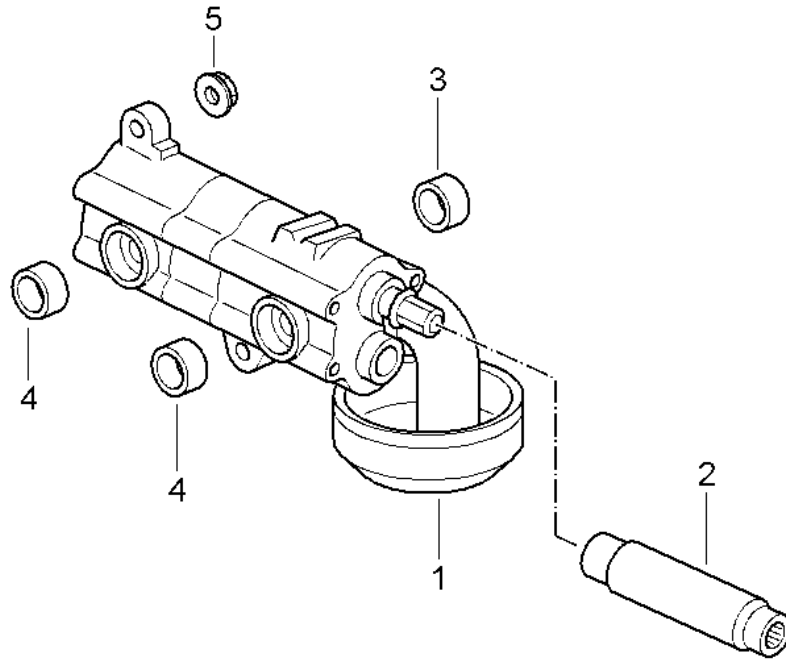

Model: 997T07

Model life 2007>>2009

Model: 997T07

Model life 2007>>2009

Pos	Part Number	Description	Remark	Qty	Model
1	996 107 007 94	oil pump		1	9770
2	930 107 143 03	oil pump		1	
3	999 704 173 50	Connecting shaft		1	
		seal ring		1	
		19,5 X 26			
4	999 704 172 50	seal ring		2	
		16,3 X 22			
5	900 380 005 09	Hexagon nut		3	
		M 8