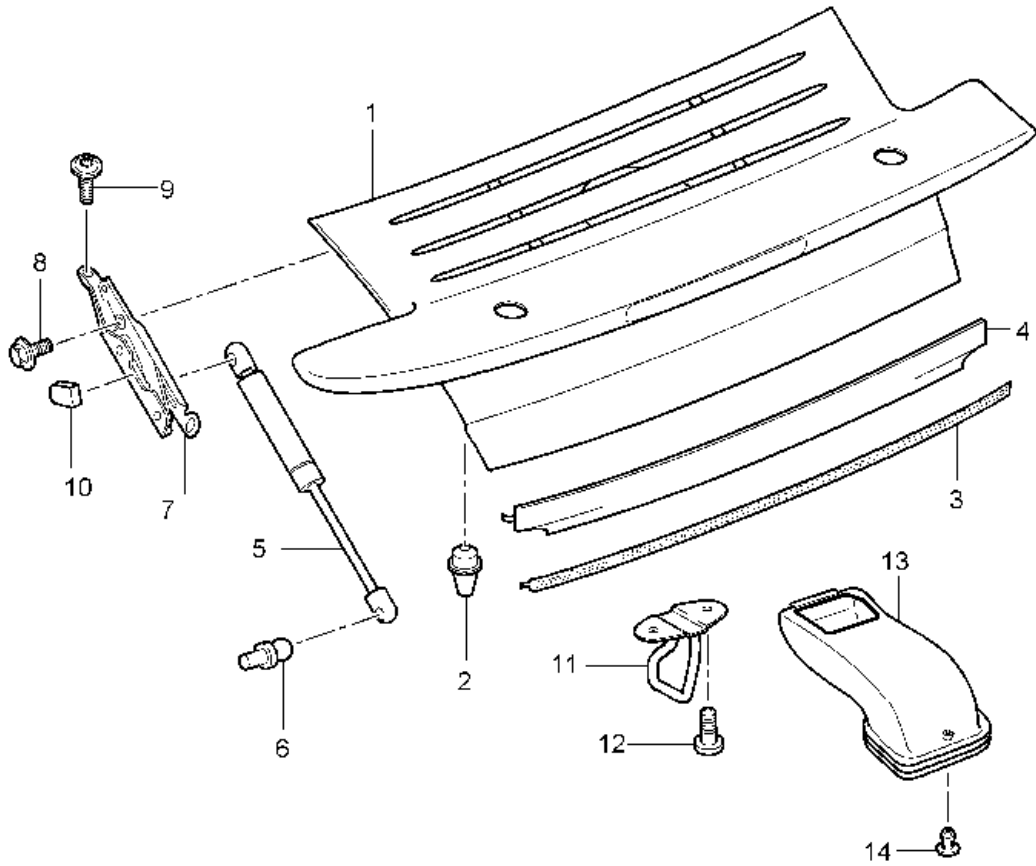

Model: 997T07

Model life 2007>>2009

Model: 997T07 Model life 2007>>2009

Pos	Part Number	Description	Remark	Qty	Model
1	997 512 921 00	Cover Cover primed	rear	1	
-	000 043 204 38	sealant	also use:	1	
2	996 512 987 00	adjusting screw Cover		2	
3	997 512 611 01	Seal		1	
4	997 512 711 00	Additional gasket Cover	rear	1	
5	996 512 551 03	Gas filled strut		2	
6	999 167 051 03	Ball stud		2	
7	997 512 151 03	Hinge	left	1	
(7)	997 512 152 01	Hinge	right	1	
8	900 378 214 01	Hexagon bolt M 6 X 18		4	
9	900 075 466 09	Bolt with washer M 6 X 16		6	
10	997 512 153 00	Stop Hinge		2	
11	997 512 213 01	Lock upper part		1	
12	900 378 214 01	Hexagon bolt M 6 X 18		2	
(13)	997 110 171 00	intake manifold Air filter	left	1	
13	997 110 172 00	intake manifold Air filter	right	1	
14	999 591 712 40	Spreader rivet intake manifold 6,0 X 12,0		2	
15	997 512 053 00	Lock lower part		1	
16	N 910 664 01	Hexagon socket head bolt (combi) M 6 X 40		2	
17	997 512 521 00	Cable Emergency operation		1	
18	900 116 002 02	Retaining washer		1	
19	997 624 118 00	throttle control element D >> - MJ 2008		1	
(19)	997 624 118 01	throttle control element D - MJ 2009>>		1	
-	997 612 916 00	repair set Wire set throttle control element D >> - MJ 2008		1	
20	997 624 056 01	Fan Engine bay		1	
21	999 703 451 40	Rubber grommet 9,0 X 14,0 X 1,5		3	
22	999 209 093 01	spacer sleeve 7,0 X 1,0 X 12		3	
23	999 073 417 01	fillister hd. bolt M6 X 30		4