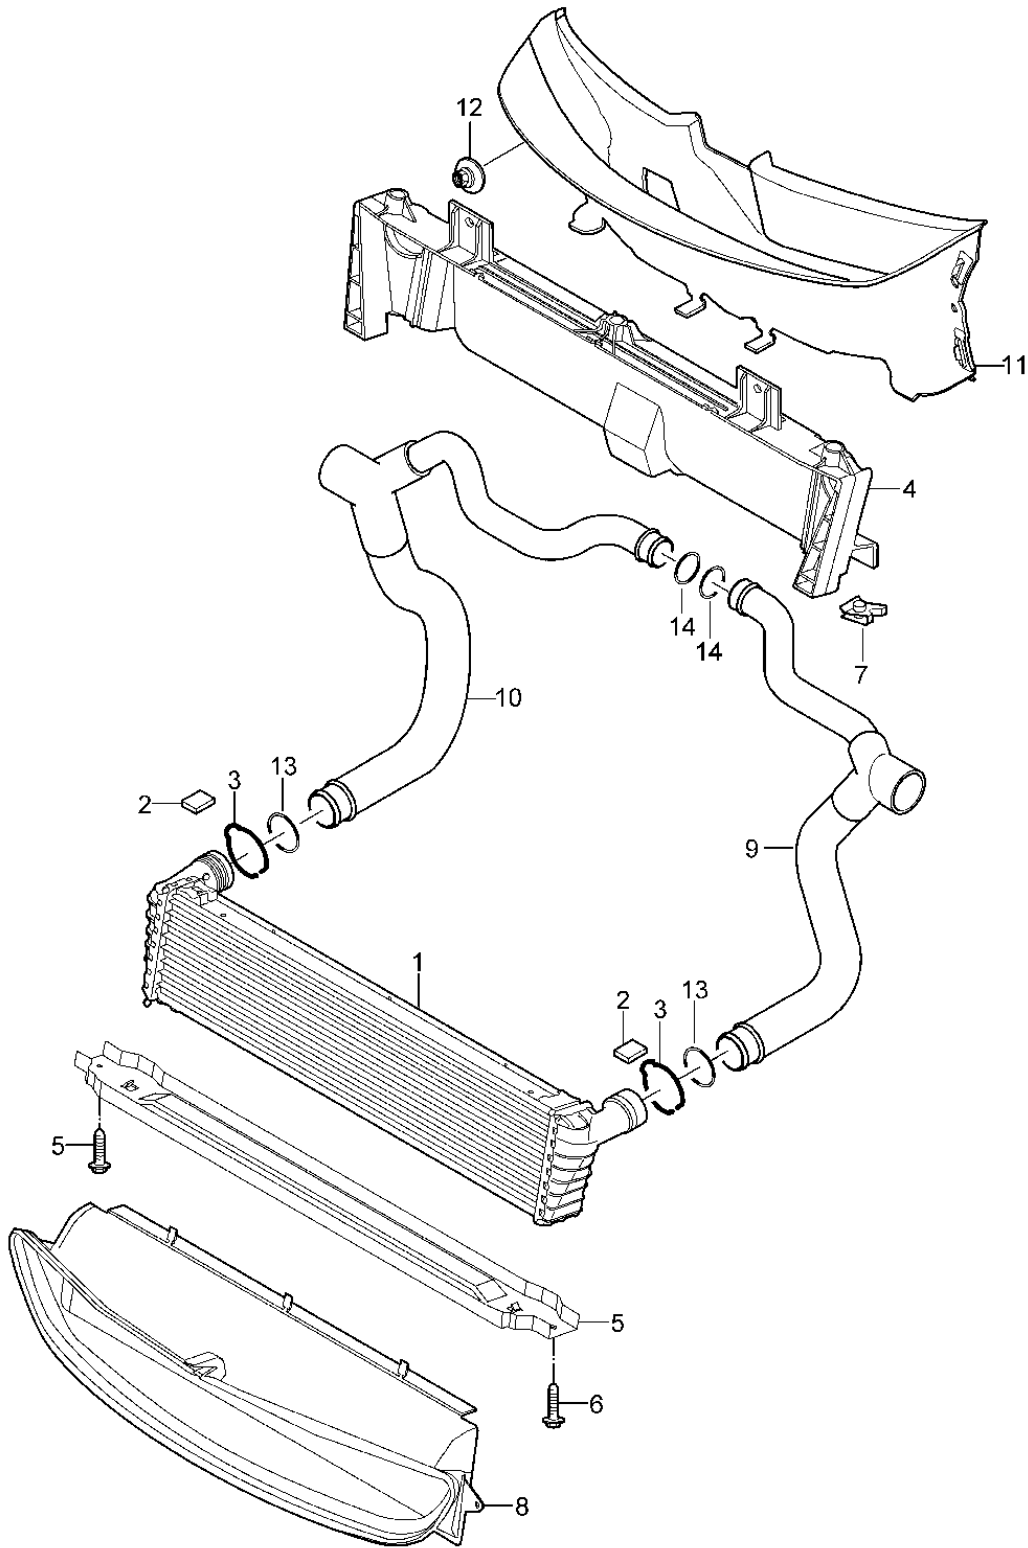

Model: 997T07

Model life 2007>>2009

Model: 997T07 Model life 2007>>2009

Pos	Part Number	Description	Remark	Qty	Model
1	997 106 038 02	Radiator Radiator Discontinued part	center	1	
1	997 106 038 04	Radiator		1	
(1)	996 106 037 73	Radiator D - MJ 2008>> Discontinued part		1	PR:101
(1)	996 106 037 75	Radiator D - MJ 2008>>		1	PR:101
-	996 106 545 71	Bungs Water drain valve D - MJ 2008>>		1	PR:101
2	997 106 437 02	Rubber bush		4	
(2)	930 113 430 00	Rubber bush D - MJ 2008>>		4	PR:101
3	997 106 802 00	Spring SCB-26		2	
(3)	996 106 802 17	retaining spring SC-25 D - MJ 2008>>		2	PR:101
-	996 106 802 15	retaining spring SC-08 D - MJ 2008>>		1	PR:101
4	997 504 487 01	Frame for coolant radiator		1	
(4)	997 504 487 80	Frame for coolant radiator D - MJ 2008>>		1	PR:101
5	997 504 485 01	form rail	lower	1	
(5)	997 504 485 80	Radiator Retaining frame Radiator D - MJ 2008>>	lower	1	PR:101
6	900 378 035 01	Hexagon bolt M 6 X 16		2	
7	999 591 882 01	panel nut M 6		2	
8	997 575 141 01	Air guide		1	
(8)	997 575 141 80	Air guide D - MJ 2008>>		1	PR:101
9	997 106 635 02	Water hose Return line		1	
(9)	997 106 635 80	Water hose Return line D - MJ 2008>>		1	PR:101
10	997 106 632 01	Water hose Supply		1	
(10)	997 106 632 80	Water hose Supply D - MJ 2008>>		1	PR:101
11	997 504 489 80	Air guide channel D - MJ 2008>>		1	PR:101
12	999 049 029 01	Hexagon nut T5 D - MJ 2008>>		2	PR:101
13	996 106 801 02	O-ring		2	
14	996 106 801 05	O-ring		2