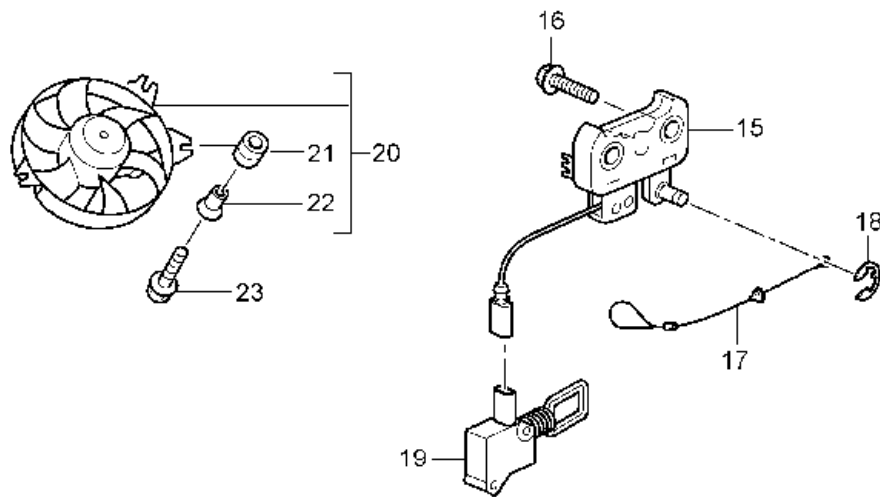

Model: 997T07

Model life 2007>>2009

Model: 997T07 Model life 2007>>2009

Pos	Part Number	Description	Remark	Qty	Model
1	997 512 921 00	Cover Cover primed	rear	1	
-	000 043 204 38	sealant	also use:	1	
2	996 512 987 00	adjusting screw Cover		2	
3	997 512 611 01	Seal		1	
4	997 512 711 00	Additional gasket Cover	rear	1	
5	996 512 551 03	Gas filled strut		2	
6	999 167 051 03	Ball stud		2	
7	997 512 151 03	Hinge	left	1	
(7)	997 512 152 01	Hinge	right	1	
8	900 378 214 01	Hexagon bolt M 6 X 18		4	
9	900 075 466 09	Bolt with washer M 6 X 16		6	
10	997 512 153 00	Stop Hinge		2	
11	997 512 213 01	Lock upper part		1	
12	900 378 214 01	Hexagon bolt M 6 X 18		2	
(13)	997 110 171 00	intake manifold Air filter	left	1	
13	997 110 172 00	intake manifold Air filter	right	1	
14	999 591 712 40	Spreader rivet intake manifold 6,0 X 12,0		2	
15	997 512 053 00	Lock lower part		1	
16	N 910 664 01	Hexagon socket head bolt (combi) M 6 X 40		2	
17	997 512 521 00	Cable Emergency operation		1	
18	900 116 002 02	Retaining washer		1	
19	997 624 118 00	throttle control element D >> - MJ 2008		1	
(19)	997 624 118 01	throttle control element D - MJ 2009>>		1	
-	997 612 916 00	repair set Wire set throttle control element D >> - MJ 2008		1	
20	997 624 056 01	Fan Engine bay		1	
21	999 703 451 40	Rubber grommet 9,0 X 14,0 X 1,5		3	
22	999 209 093 01	spacer sleeve 7,0 X 1,0 X 12		3	
23	999 073 417 01	fillister hd. bolt M6 X 30		4