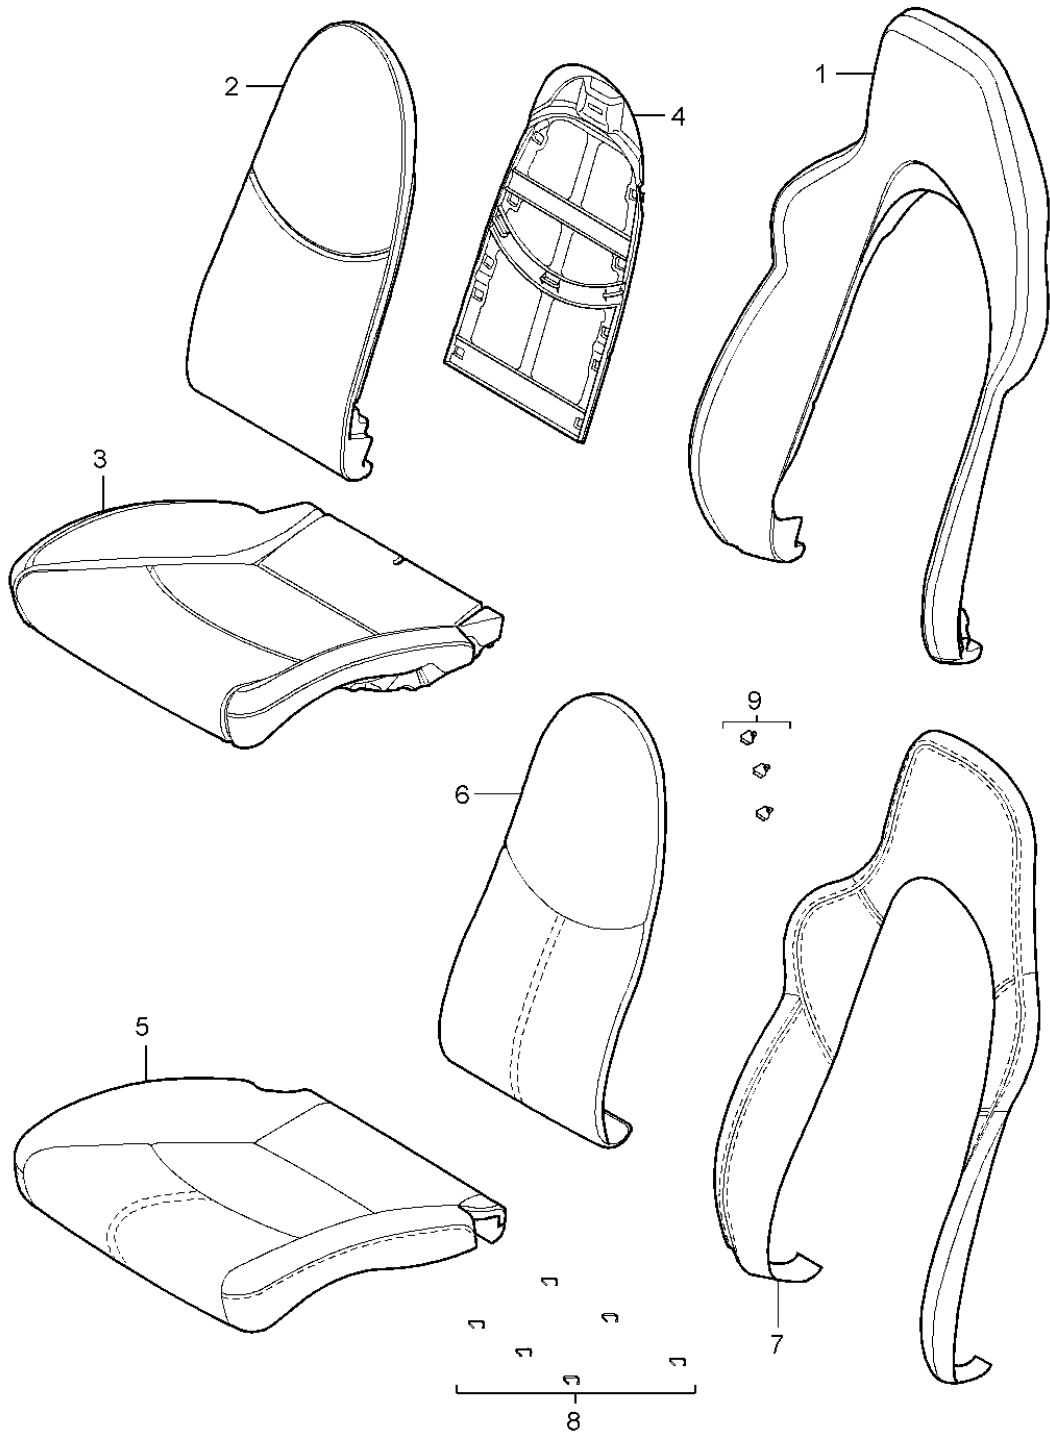

Model: 997T07

Model life 2007>>2009