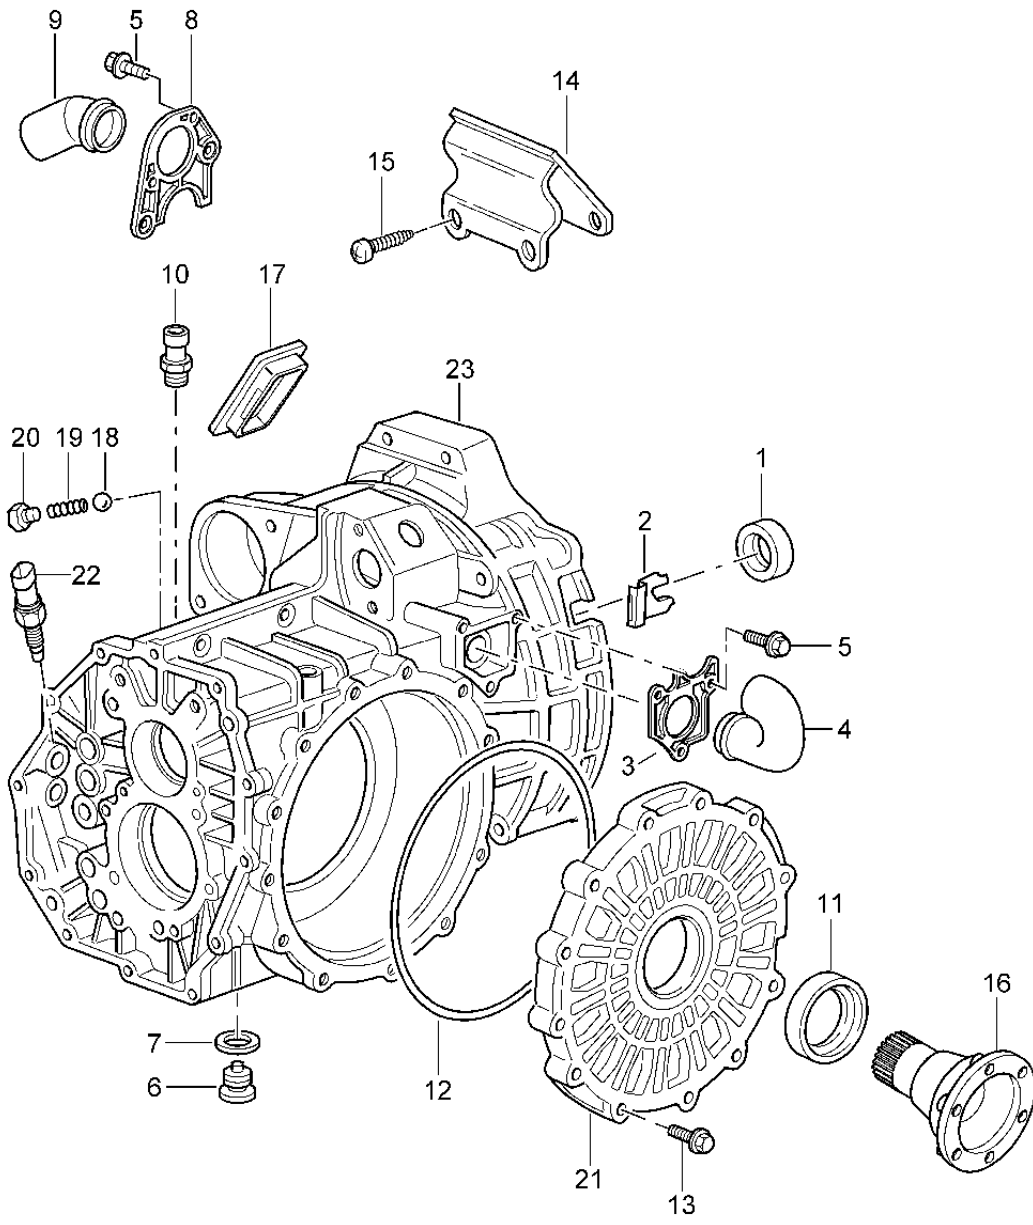

Model: 997T07

Model life 2007>>2009

Model: 997T07

Model life 2007>>2009

Pos	Part Number	Description	Remark	Qty	Model
1	999 113 326 41	Gear housing Shaft oil seal 26,5 X 40		1	G9750
2	993 116 630 00	Cap closure		1	
3	996 116 612 00	flange		1	
4	993 116 610 00	intake manifold		1	
5	900 378 035 09	Hexagon bolt M 6 X 16		5	
6	999 063 008 02	sealing plug with magnet M 22 X 1,5		1	
7	900 123 118 30	seal ring		1	
8	996 116 710 00	Flange socket		1	
9	993 116 610 00	intake manifold		1	
10	996 301 071 00	breather assy. 17 X 12 X 28,1		1	
11	999 113 356 40	Shaft oil seal 48 X 68 X 10		2	
12	999 701 008 40	O-ring 215 X 3,5		1	
13	999 141 048 01	Hexagon socket head bolt M 8 X 40		12	
14	997 449 101 50	Catch hook		1	
15	999 073 190 09	fillister hd. bolt M 8 X 60		2	
16	997 332 209 51	Drive flange Discontinued part		2	
16	997 332 209 52	Drive flange		2	
17	950 301 151 01	Cap closure		1	
18	900 108 064 00	ball 8		4	
19	996 303 245 00	Pressure spring		4	
20	900 124 027 01	sealing plug CM 10 X 1		4	
21	997 301 312 50	Gearbox cover		1	
22	996 606 133 00	Switch Back-up light		1	
23	997 301 101 50	Gear housing		1