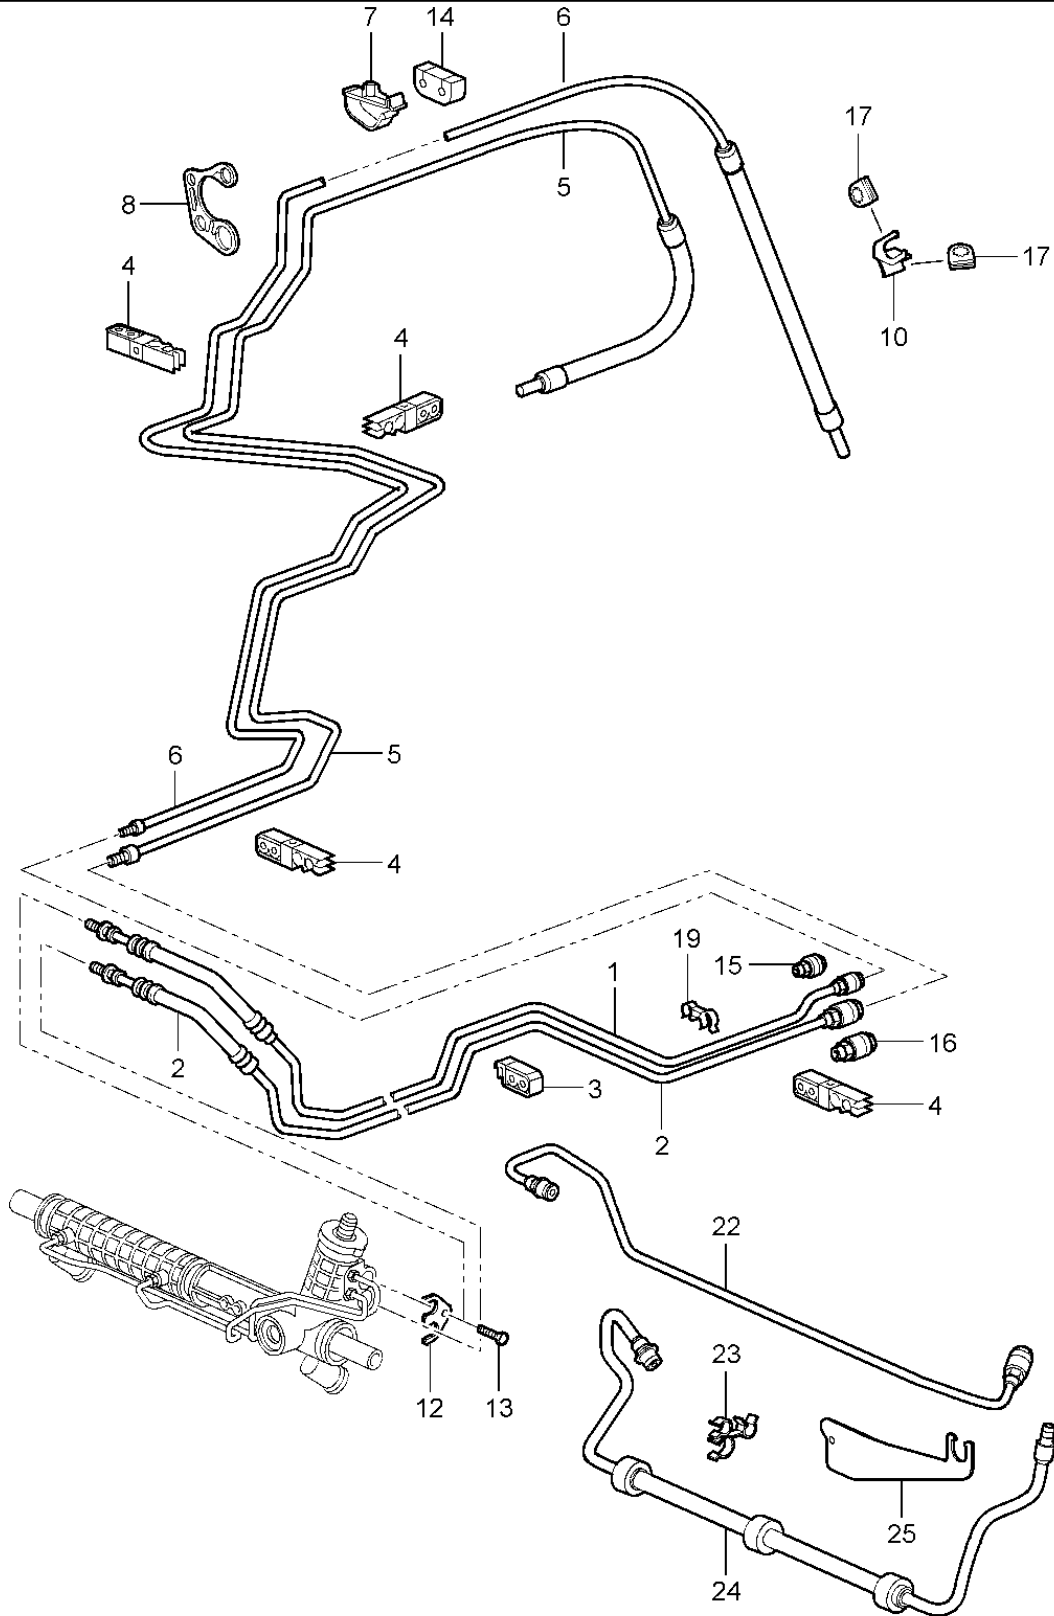

Model: 997T07

Model life 2007>>2009

Model: 997T07 Model life 2007>>2009

Pos	Part Number	Description	Remark	Qty	Model
1	997 347 451 03	Power steering Lines Pressure line		1	PR:098
(1)	997 347 451 04	D - MJ 2007>> - MJ 2007 Pressure line		1	PR:098
(1)	997 347 451 05	D - MJ 2008>> Discontinued part Pressure line		1	PR:098
(1)	997 347 452 02	D - MJ 2008>> Pressure line		1	PR:099
-	999 230 543 40	repair set O-ring		1	
2	987 347 449 05	return line Discontinued part		1	PR:098
(2)	987 347 449 07	return line		1	PR:098
(2)	987 347 650 03	return line		1	PR:099
-	999 230 542 40	O-ring		1	
3	996 347 543 00	Cable holder		4	
4	996 355 543 00	Bracket		3	
(4)	999 507 091 40	Cable holder Simple		3	
5	997 347 439 51	return line	center	1	
6	997 347 445 51	Pressure line See technical manual Group 4 NR.4898		1	
(6)	997 347 445 52	Discontinued part Pressure line See technical manual Group 4 NR.4898		1	
7	996 347 549 01	bracket for pressure line		2	
8	997 347 544 00	Line holder		1	
-	999 230 683 40	securing clip for Threaded joint		1	
-	999 230 584 40	Pressure line Securing ring for Threaded joint return line See technical manual Group 4 Nr.4898	lhd	1	PR:098
-	999 230 584 40	Securing ring for Threaded joint return line See technical manual Group 4 Nr.4898	rhd	2	PR:099
10	997 347 749 00	Line holder		1	
12	996 347 769 01	Tension shackle		1	
13	900 067 063 02	Socket head bolt M 10 X 20		1	
14	996 347 551 01	Retaining plate		1	
15	999 230 539 10	Threaded joint		X	
16	999 230 540 10	Threaded joint		X	
17	999 702 210 40	Rubber grommet		2	
19	999 507 575 40	Bracket		1	
22	997 347 564 03	Pressure line Discontinued part		1	PR:099
(22)	997 347 564 04	Pressure line		1	PR:099