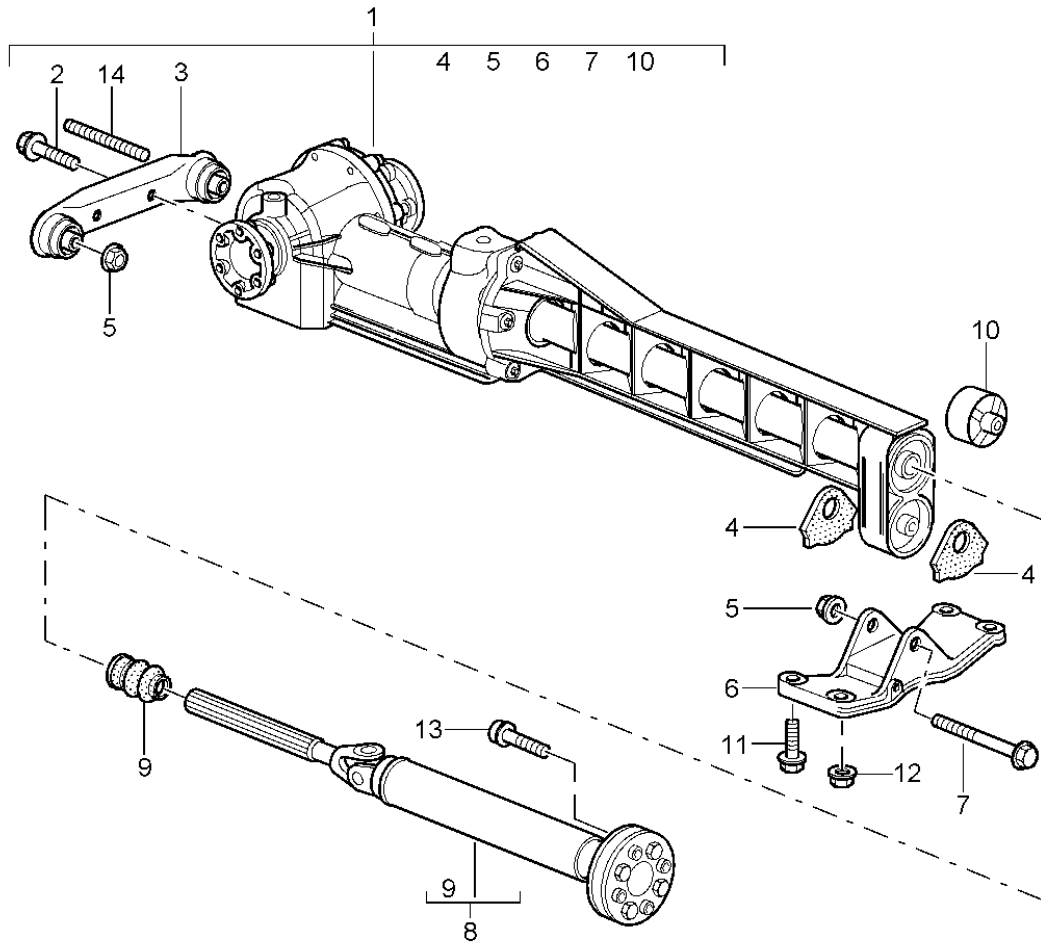

Model: 997T07

Model life 2007>>2009

Pos	Part Number	Description	Remark	Qty	Model
5	999 059 066 02	50 X 90 X 20 Taper roller bearing		1	
6	997 332 209 51	50 X 80 X 20 Drive flange Discontinued part		2	
(6)	997 332 209 52	Drive flange		2	
7	999 217 027 01	Hexagon bolt M 10 X 85		2	
8	999 113 356 40	Shaft oil seal 48 X 68 X 10		2	

Model: 997T07

Model life 2007>>2009