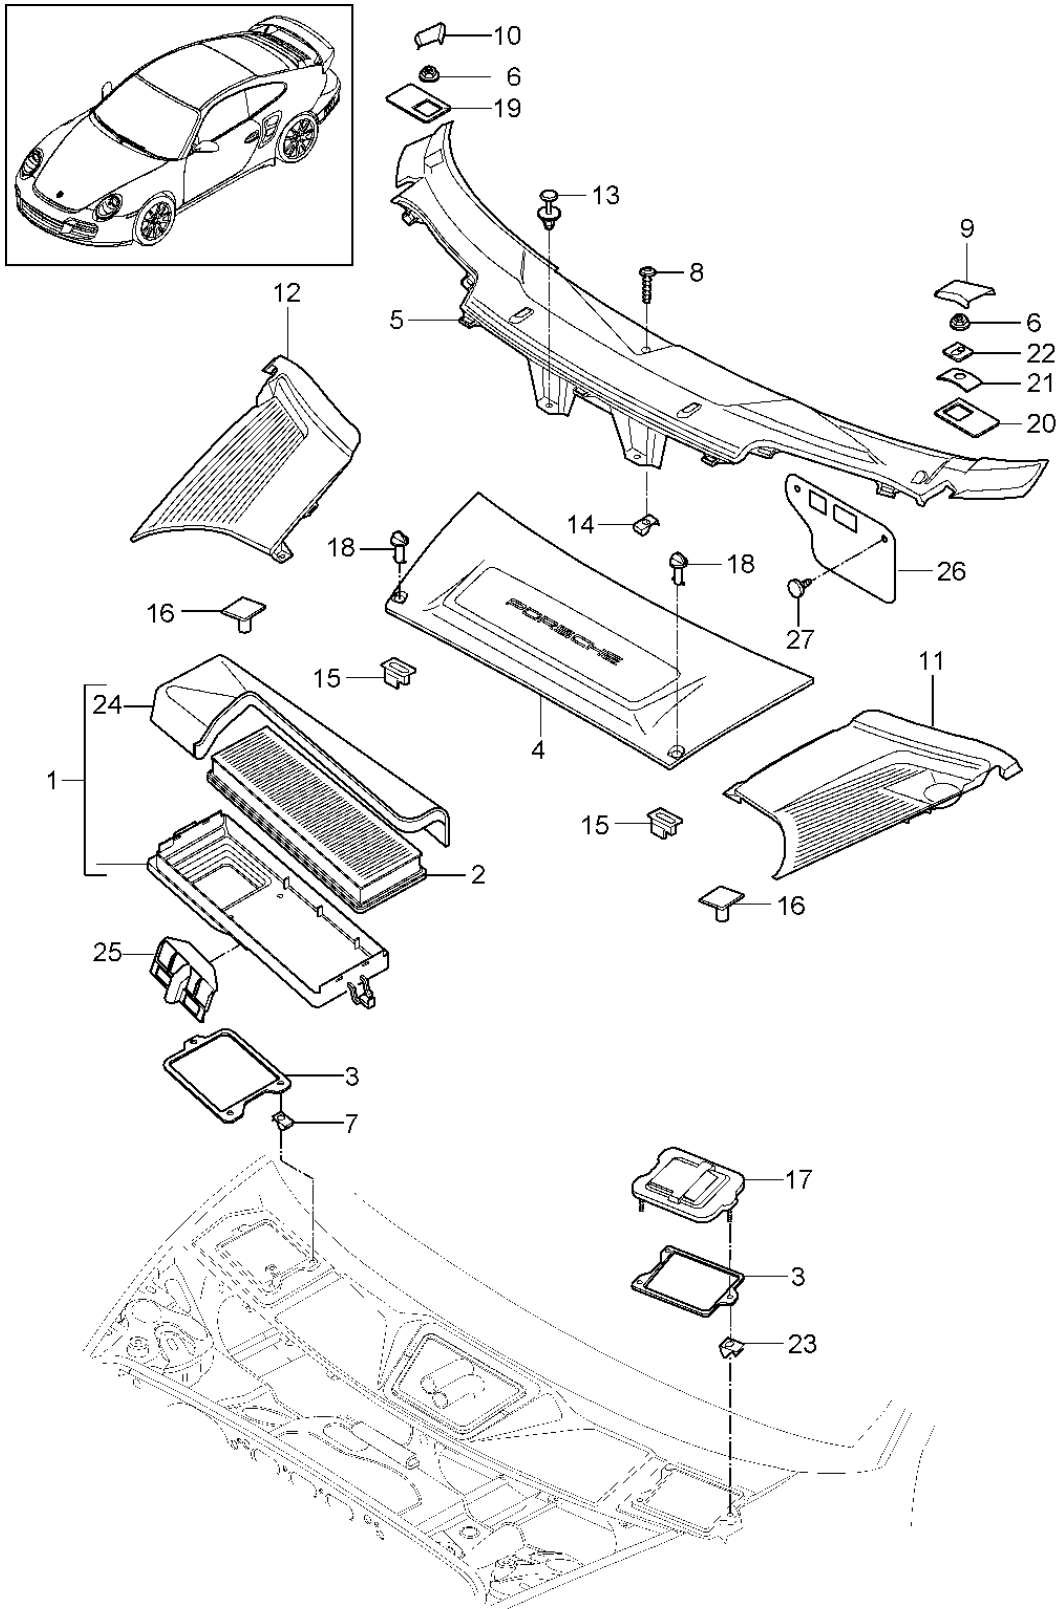

Model: 997T07

Model life 2007>>2009

Pos	Part Number	Description	Remark	Qty	Model
1	996 126 011 52	Compressor		1	
2	996 573 926 00	Compressor Magnetic coupling		1	
3	900 385 102 01	repair set Torx screw		2	
4	996 126 102 71	BM 8 X 90 Distance piece		1	
5	900 385 281 01	Torx screw BM 8 X 120		1	
6	996 573 926 01	Oil filler screw		1	
7	996 573 926 02	seal ring		1	
8	900 067 147 02	Socket head bolt M8 X 25		2	
8	900 067 147 01	Discontinued part Socket head bolt M8 X 25		2	
-	000 043 200 04	Compressor oil 250ML		1	

Model: 997T07

Model life 2007>>2009