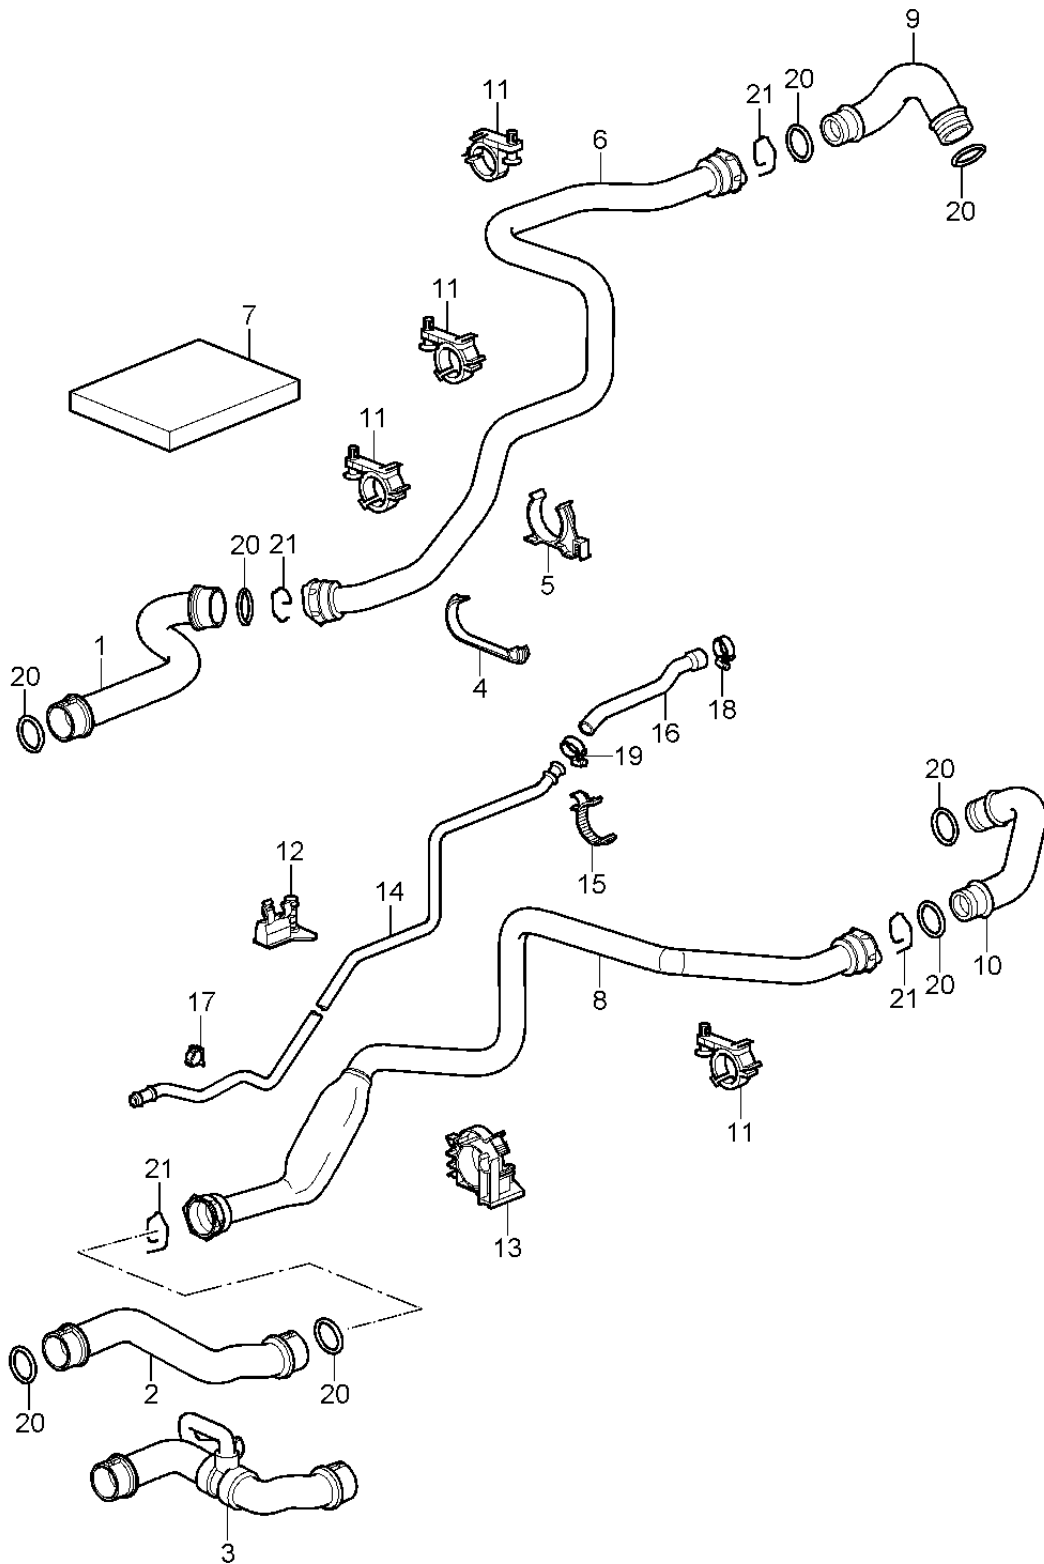

Model: 997T07

Model life 2007>>2009

Model: 997T07

Model life 2007>>2009

Pos	Part Number	Description	Remark	Qty	Model
1	997 106 740 05	Water cooling 1 Water hose Supply		1	
2	997 106 741 05	Water hose Return line Discontinued part		1	PR:480
3	997 106 742 03	Water hose Return line D - MJ 2007>> - MJ 2007		1	PR:249
(3)	997 106 742 04	Water hose Return line D - MJ 2008>> Discontinued part		1	PR:249
(3)	997 106 742 05	Water hose Return line D - MJ 2008>>		1	PR:249
(3)	997 106 889 95	Water hose Return line D - MJ 2008>> Discontinued part		1	PR:101
(3)	997 106 889 96	Water hose Return line D - MJ 2008>>		1	PR:101
4	997 106 426 00	Bracket		1	
5	997 106 427 01	Bracket		1	
6	997 106 610 02	Coolant pipe Supply Discontinued part		1	
6	997 106 610 03	Coolant pipe Supply Discontinued part		1	
6	997 106 610 31	Coolant pipe Supply		1	
7	999 551 166 40	felt strip		1	
8	997 106 069 00	Coolant pipe Return line		1	
9	997 106 501 01	Water hose Supply		1	
10	997 106 502 00	Water hose Return line		1	
11	996 106 417 73	Bracket To Use		4	
(11)	996 106 417 73	with: Coolant pipe 997.106.610.02 997.106.610.03 Bracket To Use		3	
(11)	997 106 457 32	with: Coolant pipe 997.106.610.31 Bracket To Use		1	
12	997 106 428 01	with: Coolant pipe 997.106.610.31 Bracket		1	
13	997 106 429 01	Bracket		1	
14	997 106 682 03	Breather line D >> - MJ 2007		1