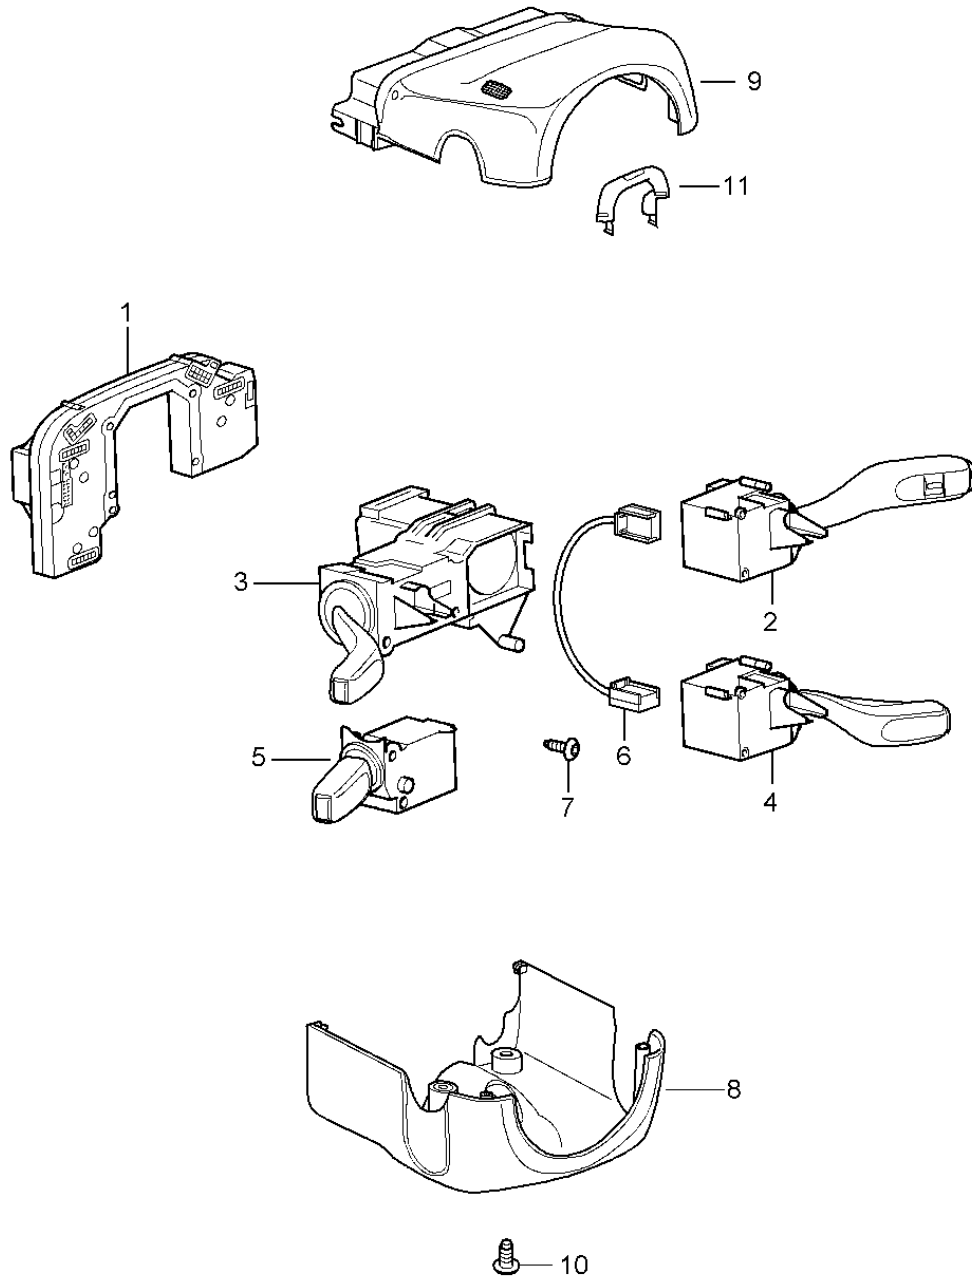

Model: 997T07

Model life 2007>>2009