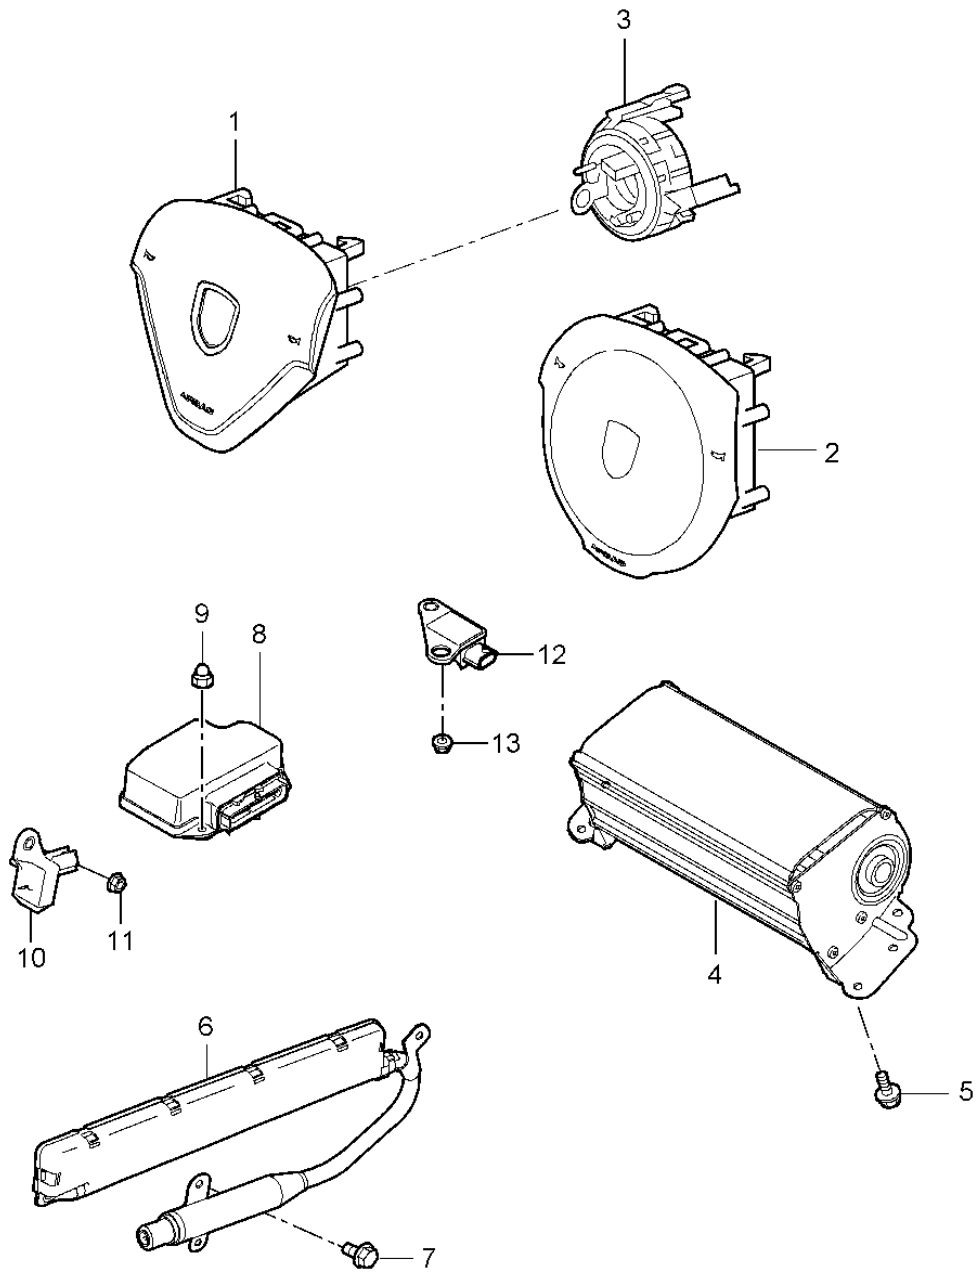

Model: 997T07

Model life 2007>>2009