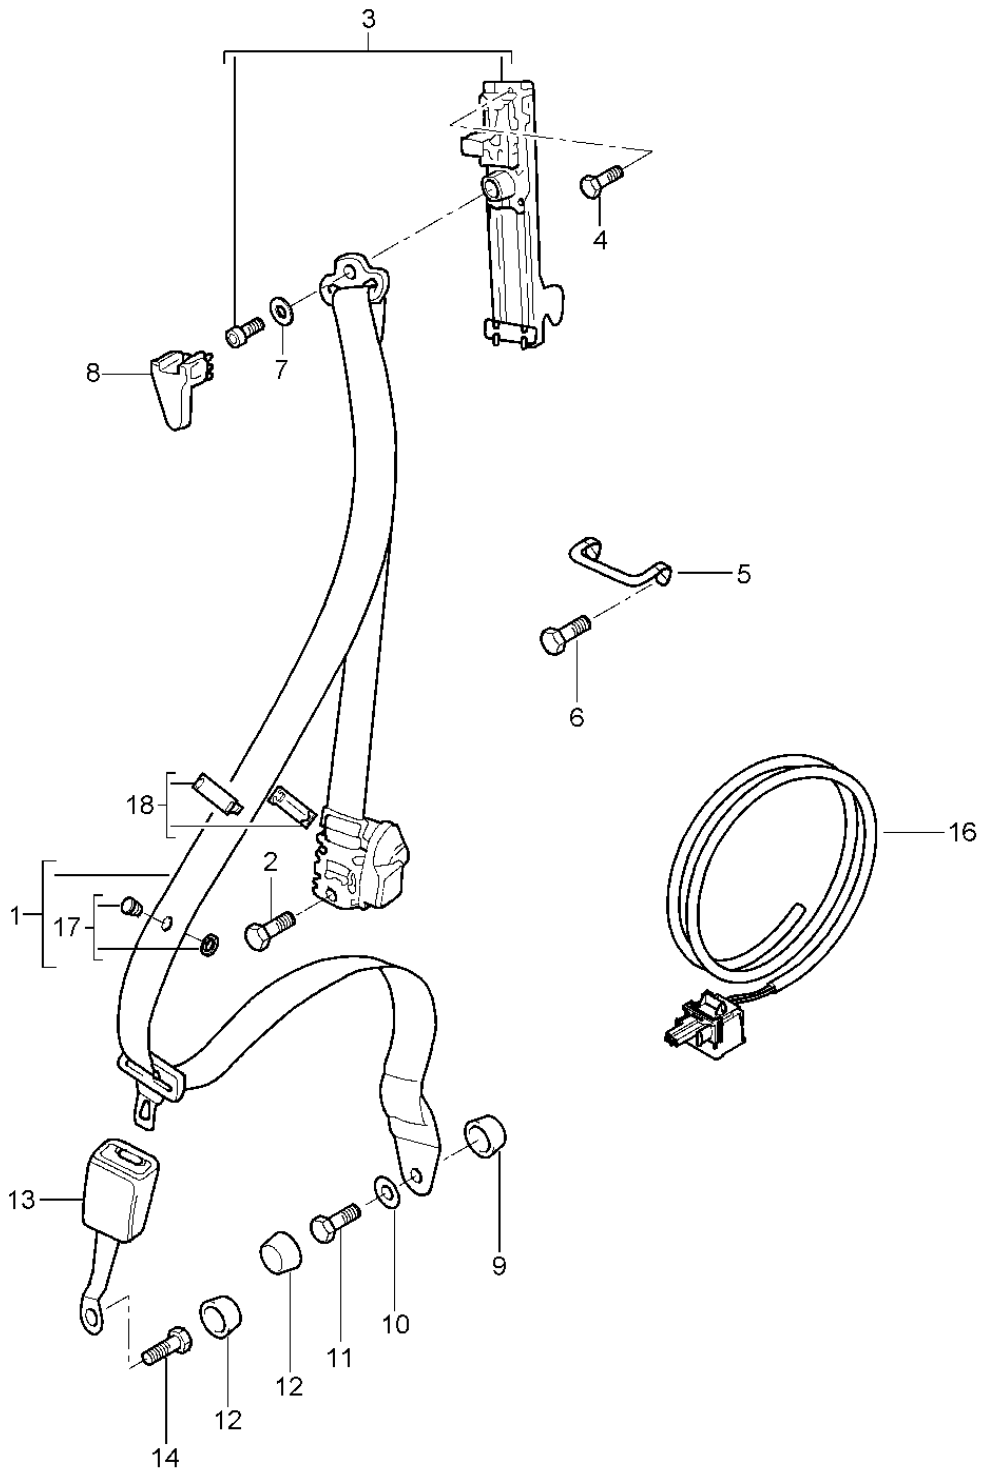

Model: 997T07

Model life 2007>>2009