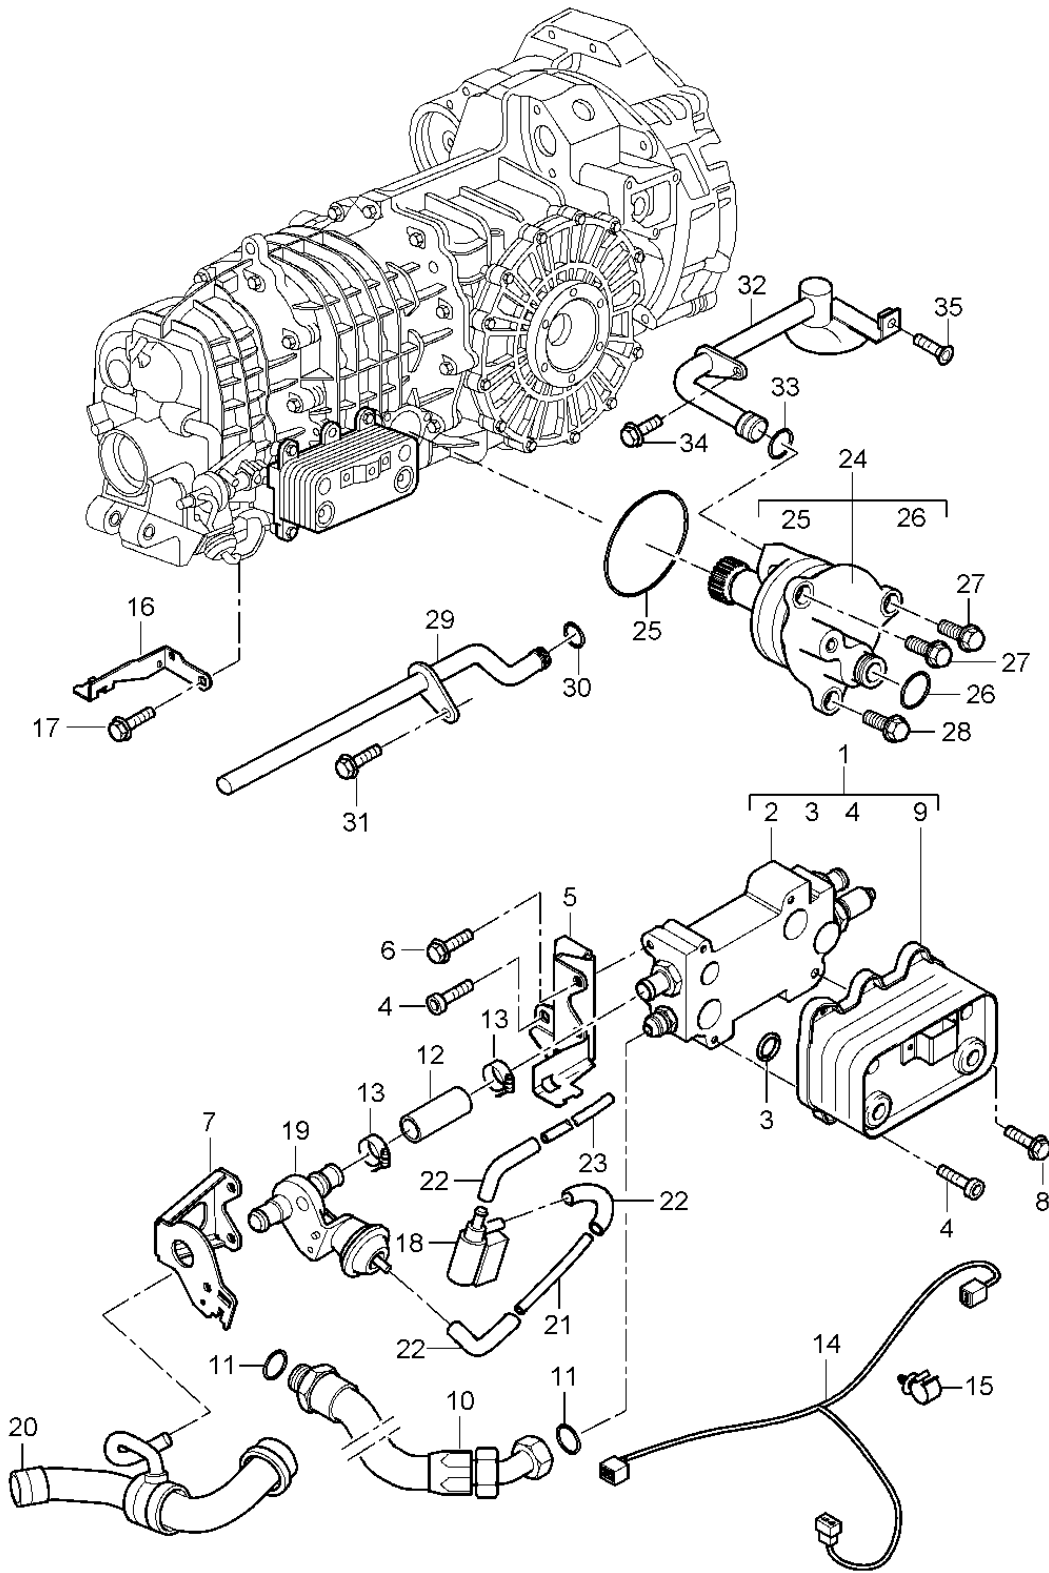

Model: 997T07

Model life 2007>>2009

Pos	Part Number	Description	Remark	Qty	Model
		Transmission suspension			G9750
1	996 375 033 03	transmission carrier		1	
2	996 375 317 06	Carrier	upper	1	
3	996 375 015 00	Side member		1	
4	996 375 259 08	Stop		2	
5	900 378 167 09	Hexagon bolt M 10 X 110		2	
5	999 061 106 09	Threaded pin M 10 X 83 Discontinued part		2	
5	999 061 106 01	Threaded pin M 10 X 83		2	
6	900 380 008 09	Locknut M 10		2	
(6)	999 076 053 09	Hexagon nut M 10		6	
7	999 072 010 09	Hexagon bolt M 12 X 1,5 X 100		2	
8	999 072 008 09	Hexagon bolt M 12 X 1,5 X 70 Discontinued part		3	
8	999 072 008 01	Hexagon bolt M 12 X 1,5 X 70		3	
9	900 378 061 09	Hexagon bolt M 12 X 1,5 X 50		1	
10	900 378 076 09	Hexagon bolt M 10 X 50		1	
11	900 377 011 09	Hexagon nut M 10		1	

Model: 997T07

Model life 2007>>2009