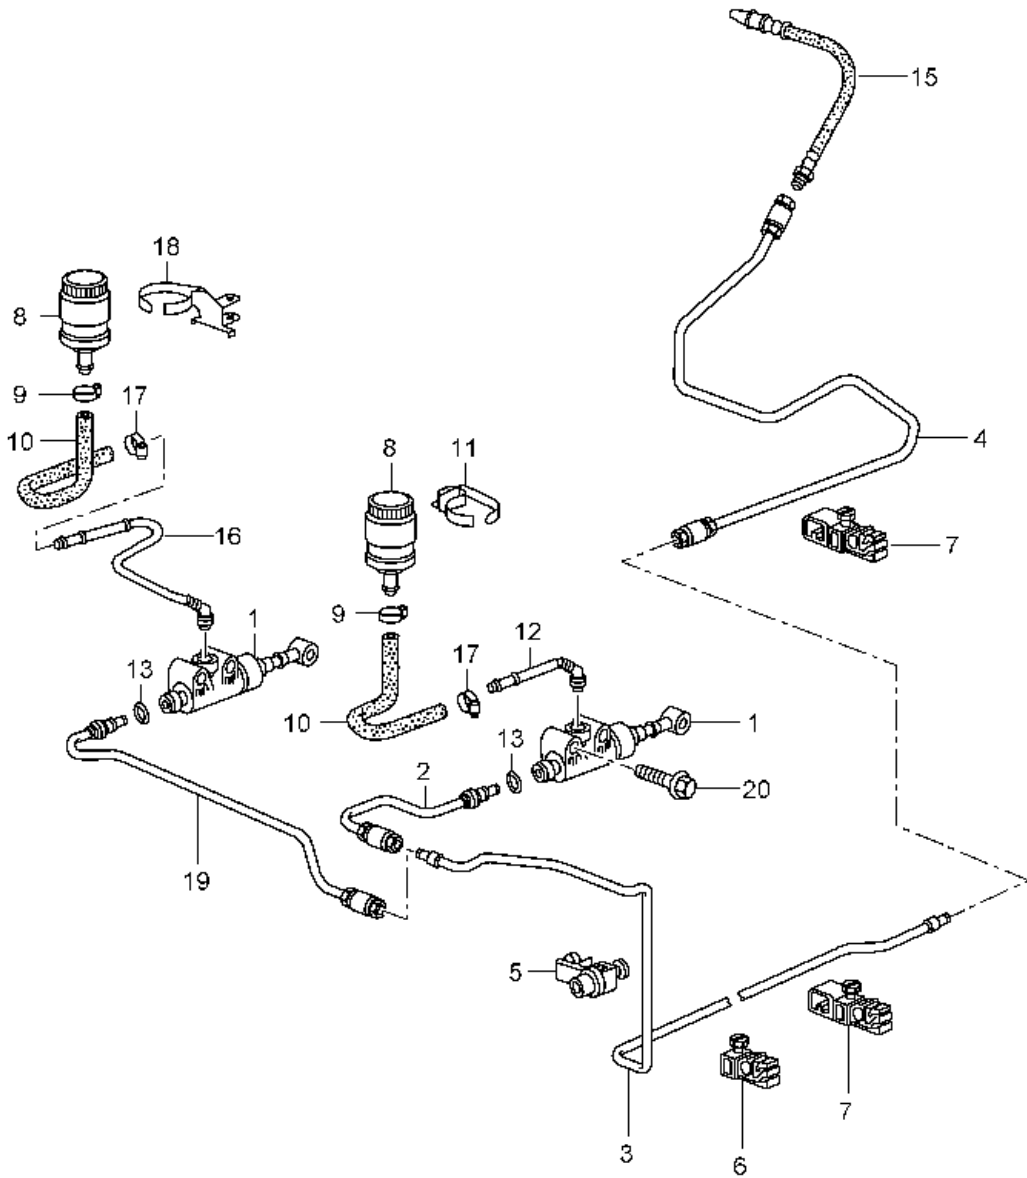

Model: 997T07

Model life 2007>>2009

Model: 997T07 Model life 2007>>2009

Pos	Part Number	Description	Remark	Qty	Model
		clutch actuation			TURBO
		Clutch master cylinder			
		Clutch tube			
1	997 423 171 50	Clutch master cylinder		1	
-	996 423 614 00	Securing ring		1	
		Pressure line			
-	996 423 315 06	Pin		1	
-	999 166 022 02	Kl-lock for Pin		1	
2	996 423 107 50	Clutch tube	lhd	1	PR:098
		Discontinued part			
(2)	996 423 107 51	Clutch tube	lhd	1	PR:098
3	997 423 109 50	Clutch tube		1	
(4)	997 423 113 50	Clutch tube		1	
		Discontinued part			
(4)	997 423 113 51	Clutch tube		1	
5	996 355 549 00	Bracket		1	
6	996 355 545 00	Bracket		2	
7	996 355 543 00	Bracket		4	
8	993 423 417 00	container		1	
9	999 512 650 09	Hose clamp		1	
10	997 423 343 51	Molded hose	lhd	1	PR:098
(10)	997 423 344 50	Molded hose	rhd	1	PR:099
11	997 423 245 50	Retainer for reservoir	lhd	1	PR:098
12	997 423 147 50	Feed line	lhd	1	PR:098
13	999 707 403 40	seal ring	lhd	X	PR:098
-	999 591 964 40	Bracket		X	
		Clutch hose			
15	996 423 377 52	Clutch hose		1	
		Discontinued part			
(15)	996 423 377 53	Clutch hose		1	
		Discontinued part			
(15)	996 423 377 54	Clutch hose		1	
16	996 423 142 51	Clutch tube	rhd	1	PR:099
17	999 512 650 09	Hose clamp		1	
18	997 423 246 50	Retainer for reservoir	rhd	1	PR:099
19	997 423 108 50	Clutch tube	rhd	1	PR:099
20	900 378 029 01	Hexagon bolt M 6X 40		2	
-	000 043 203 33	Pentosin 1000 ML		X	