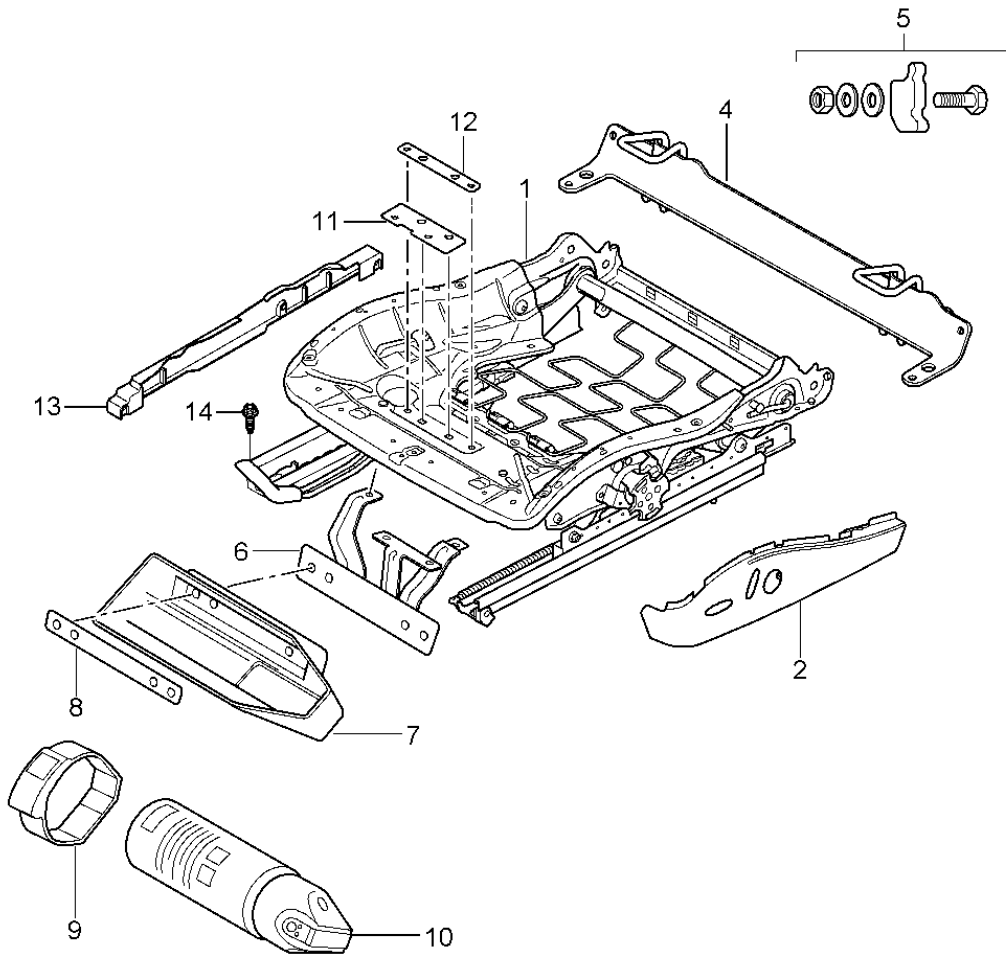

Model: 997T07

Model life 2007>>2009

Pos	Part Number	Description	Remark	Qty	Model
8	997 521 961 01	child seat Not for: Australien 1 set attachment parts Retainer plate		1	
9	997 521 251 00	child seat Holder for fire extinguisher		1	PR:098,509
(9)	997 521 252 00	Holder for fire extinguisher		1	PR:099,509
10	997 521 607 00	Cup Fire extinguishers		1	PR:509
11	997 521 881 00	Holder for fire extinguisher Cup		1	PR:509
12	997 521 851 00	tensioning strap Fire extinguishers		1	PR:509
13	996 722 115 00	Fire extinguishers Information available		1	PR:509
14	997 521 841 00	Reinforcement	front	1	PR:509
15	997 521 843 00	Reinforcement	rear	1	PR:509
16	997 521 427 01	Cover Sensor Weight	left	1	PR:376,378, 560
(16)	997 521 427 01 01C	Satin black			
	997 521 426 01	Cover Sensor Weight	right	1	PR:376,378, 560
17	997 521 426 01 01C	Satin black			
	999 141 047 01	Torx screw Mount Seat rail		4	

Model: 997T07

Model life 2007>>2009