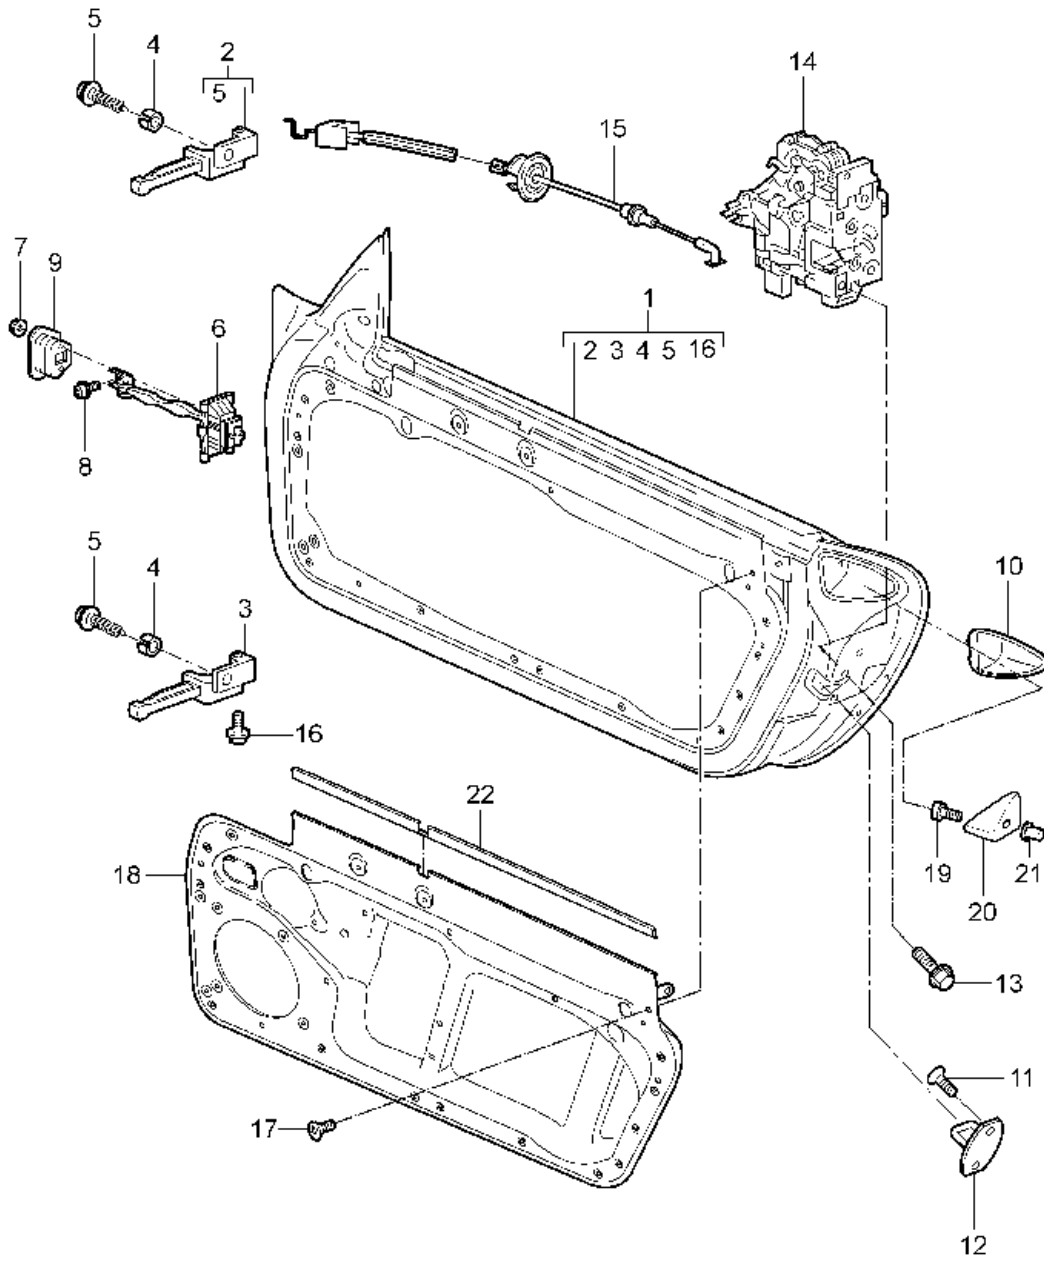

Model: 997T07

Model life 2007>>2009