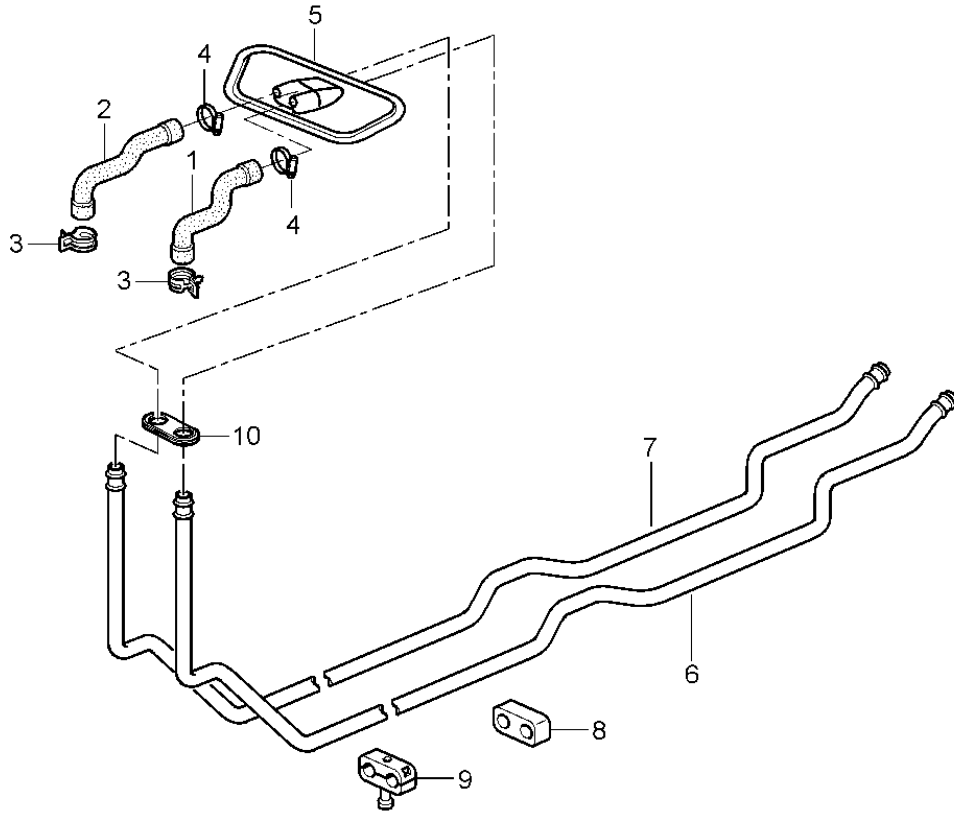

Model: 997T07

Model life 2007>>2009

Model: 997T07

Model life 2007>>2009

Pos	Part Number	Description	Remark	Qty	Model
		Heating system 1			
		Feed line			
		return line			
1	996 572 583 04	Heating hose	lhd	1	PR:098
(1)	996 572 583 05	Heating hose	rhd	1	PR:099
2	996 572 585 04	Heating hose	lhd	1	PR:098
(2)	996 572 585 05	Heating hose	rhd	1	PR:099
3	999 512 656 09	Hose clamp B25 X 12		2	
4	999 512 346 01	Hose clamp A16-27/9		2	
5	996 572 263 02	Seal	lhd	1	PR:098
(5)	996 572 263 03	Seal	rhd	1	PR:099
6	997 572 681 00	Heater pipeline Supply		1	
		Discontinued part			
7	997 572 683 00	Heater pipeline Return line		1	
		Discontinued part			
8	996 572 785 00	Distance piece		X	
9	999 511 230 40	Cable holder		4	
-	999 511 232 41	Rubber bush 19/19		4	
10	996 572 765 02	Grommet		1