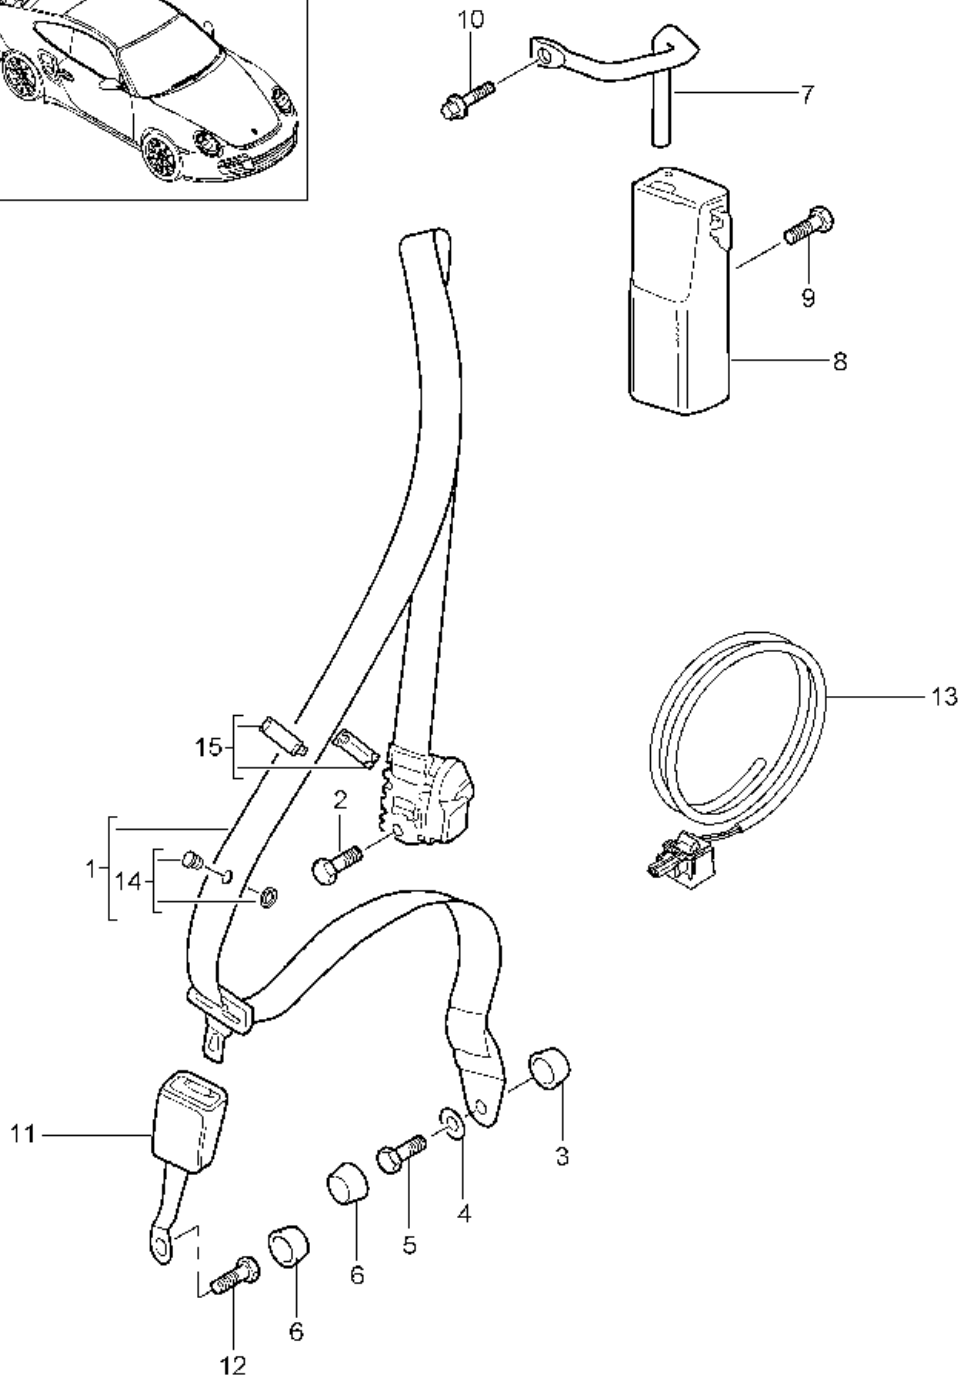

Model: 997T07

Model life 2007>>2009

Pos	Part Number	Description	Remark	Qty	Model
14	999 218 101 02	Hexagon bolt		2	
16		Cable for Seat belt tensioner see illustration:	902-010	X	
17	955 803 056 00	knob		2	
	955 803 056 00 HCP	Black			
18	997 803 334 00	clamping piece		2	
	997 803 334 00 01C	Black			
-	000 043 206 96	Clip See technical manual 693649		2	

Model: 997T07

Model life 2007>>2009