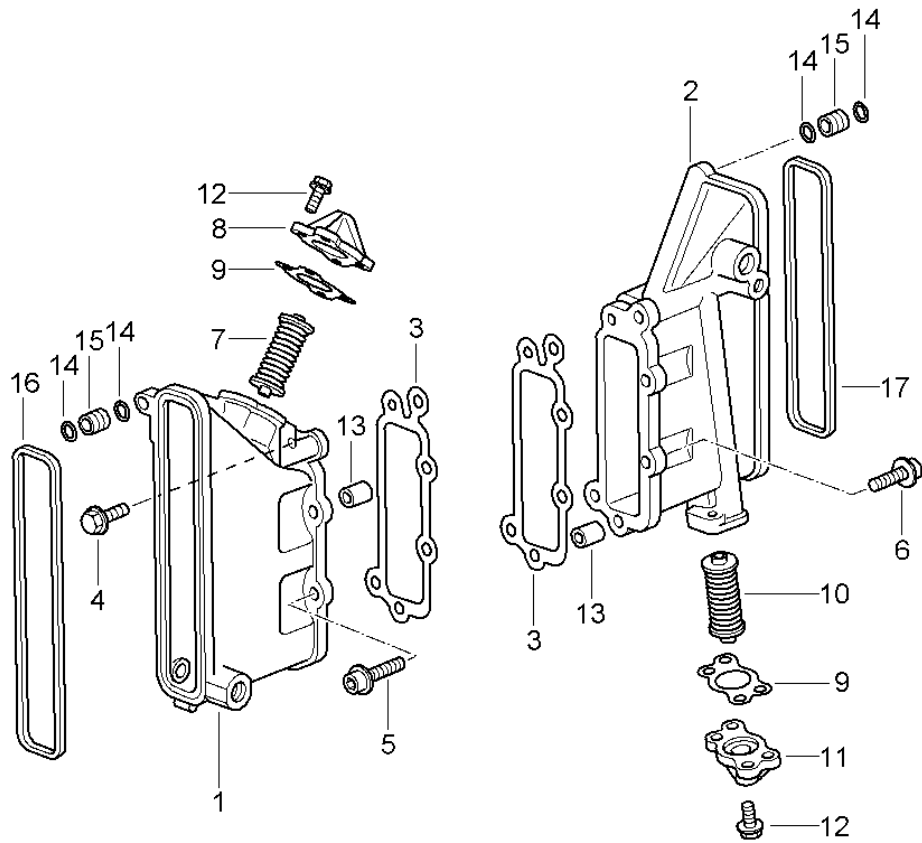

Model: 997T07

Model life 2007>>2009

Model: 997T07

Model life 2007>>2009

Pos	Part Number	Description	Remark	Qty	Model
		Chain case chain tensioner			9770
1	996 105 143 79	Chain case Discontinued part	left	1	
1	997 105 143 70	Chain case	left	1	
2	997 105 144 71	Chain case Discontinued part	right	1	
2	997 105 144 72	Chain case	right	1	
3	996 105 192 71	Seal		2	
4	900 385 098 01	Torx screw AM 8 X 25		1	
5	900 067 276 01	Bolt with washer M 8 X 35		4	
6	900 067 247 01	Bolt with washer M 8 X 30		5	
7	959 105 051 03	chain tensioner		1	
8	997 105 023 71	Cover	left	1	
9	996 105 172 70	Seal		2	
10	959 105 052 03	chain tensioner		1	
11	993 105 022 01	Cover	right	1	
12	900 385 019 01	Torx screw		4	
13	901 101 145 00	dowel sleeve		4	
14	999 707 229 40	O-ring 9,25 x 1,78		4	
15	996 105 229 90	Intermediate piece		2	
16	996 105 513 72	Seal	left	1	
17	996 105 514 72	Seal	right	1