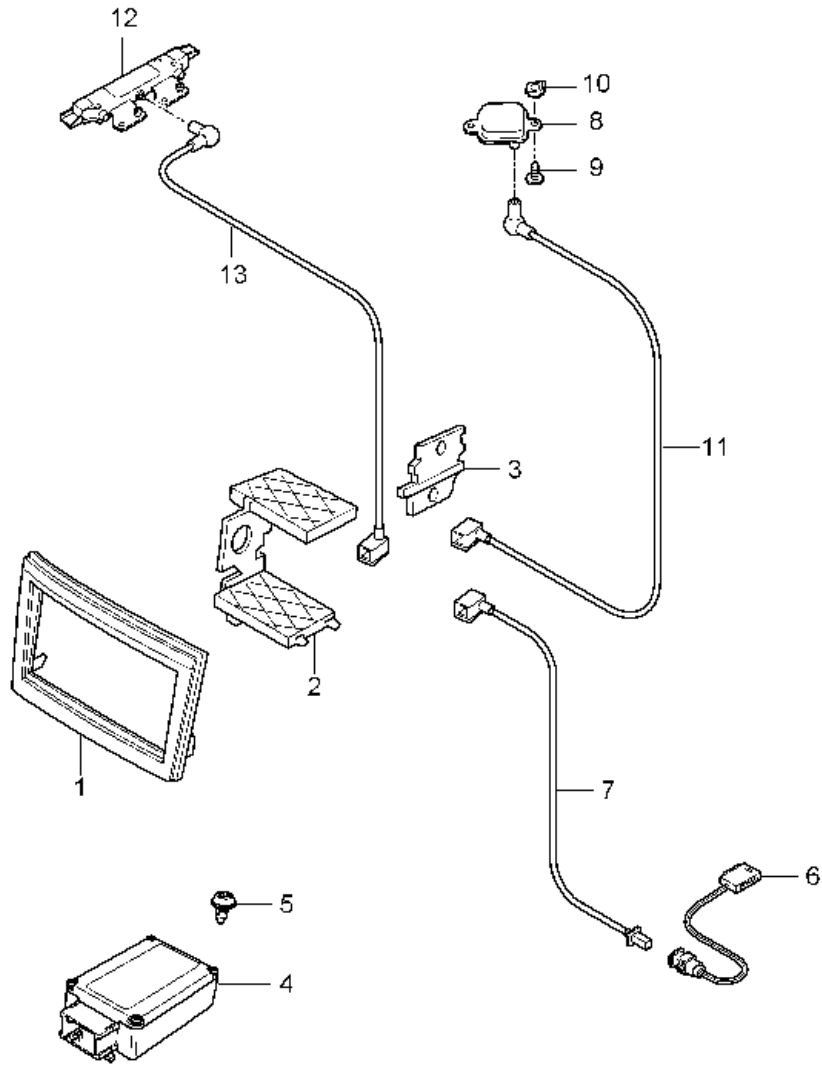

Model: 997T07 Model life 2007>>2009

Pos	Part Number	Description	Remark	Qty	Model
19	997 612 055 25	Aerial amplifier Control unit Connecting line	left lhd	1	PR:098,665
19	997 612 056 25	Aerial amplifier Control unit Connecting line	left lhd	1	PR:098,665
19	997 612 055 75	Aerial amplifier Control unit Connecting line	right rhd	1	PR:099,665
19	997 612 056 75	Aerial amplifier Control unit Connecting line	left rhd	1	PR:099,665
20	997 612 066 25	Aerial amplifier Control unit Connecting line	right	1	PR:461
(20)	997 612 067 01	aerial base Control unit Connecting line		1	PR:461
21	997 612 057 25	Power supply Connecting line Control unit	lhd	1	PR:098,665
21	997 612 057 75	Control panel Connecting line Control unit	rhd	1	PR:099,665
22	997 612 089 25	Control panel Connecting line Aerial amplifier	lhd	1	PR:098,676
22	997 612 089 75	Receiving part TV Connecting line Aerial amplifier	rhd	1	PR:099,676
(22)	997 612 074 25	Receiving part TV Connecting line Control panel		1	PR:673
(22)	997 612 072 25	Computer Navigation system Connecting line Computer		1	PR:673
31	997 647 221 00	Navigation system - IR - Sensor		1	PR:461
32	997 647 223 00	aerial base		1	PR:461
33	997 642 465 00	rod-type aerial Adapter		1	PR:870
34	997 642 465 00 01C	Multimedia interface Satin black		1	PR:870
35	997 612 471 02	Connection cable iPOD		1	PR:870
35	999 073 429 01	panel screw 4,2 X 25		3	PR:870
36	997 612 049 75	Connecting line Multimedia interface Control panel		1	PR:870

Model: 997T07

Model life 2007>>2009