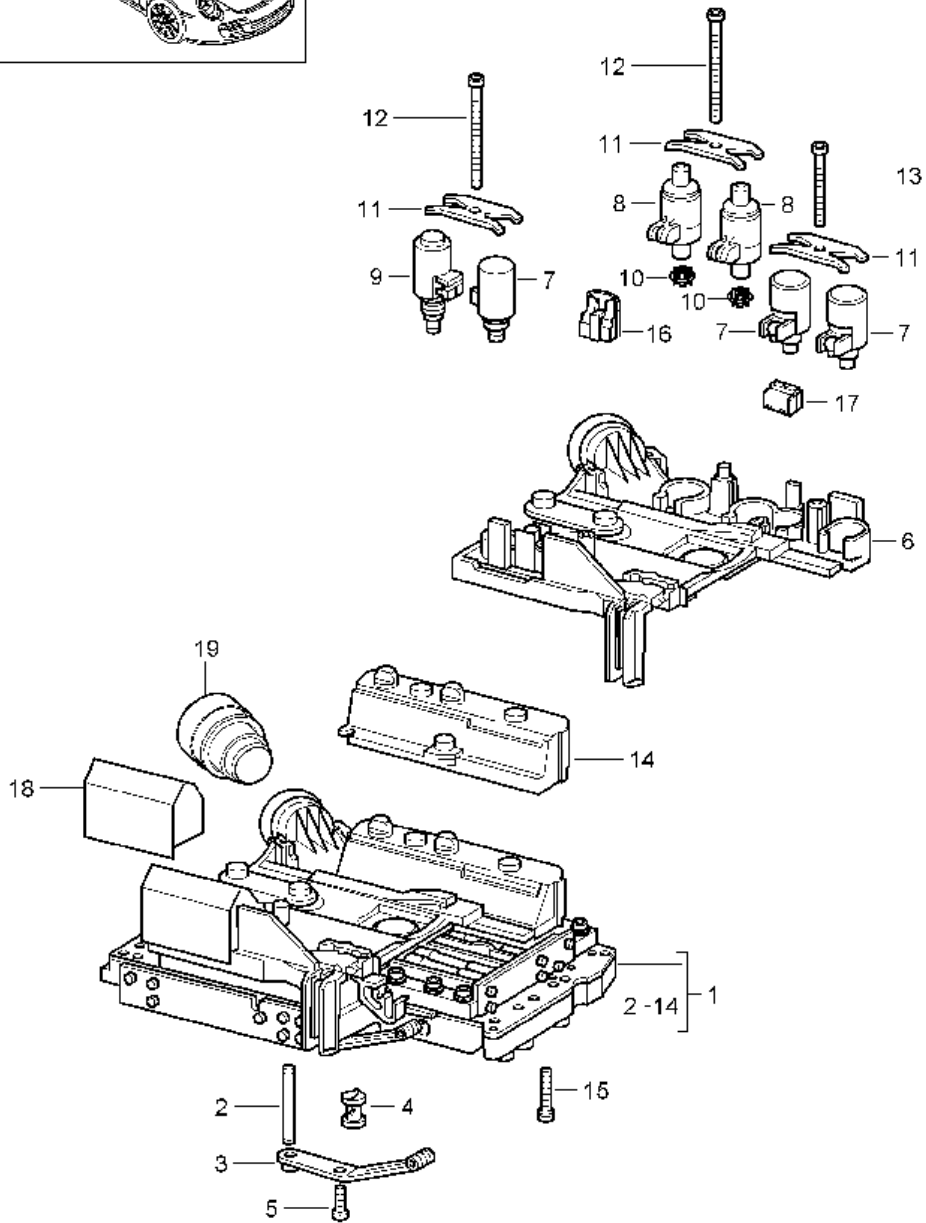

Model: 997T07

Model life 2007>>2009

Pos	Part Number	Description	Remark	Qty	Model
		Tiptronic oil filter oil sump			A9750
1	722 270 161 2	oil sump		1	
2	140 271 008 0	gasket for oil sump		1	
3	722 277 009 5	oil filter		1	
4	140 271 006 8	Clamping sleeve Discontinued part		6	
4	220 271 006 8	Clamping sleeve		6	
5	999 073 202 01	Socket head bolt M 6 X 32		6	
6	140 271 016 8	Clamping sleeve		X	
7	900 123 062 20	seal ring		2	
8	900 219 007 01	sealing plug		2	
9	220 271 009 8	Magnet		1	
10	996 307 055 11	connection piece Oil inlet		1	
11	900 123 007 30	seal ring 14 X 18		2	
12	900 070 011 01	domed cap nut M14 X 1,5		1	

Model: 997T07

Model life 2007>>2009