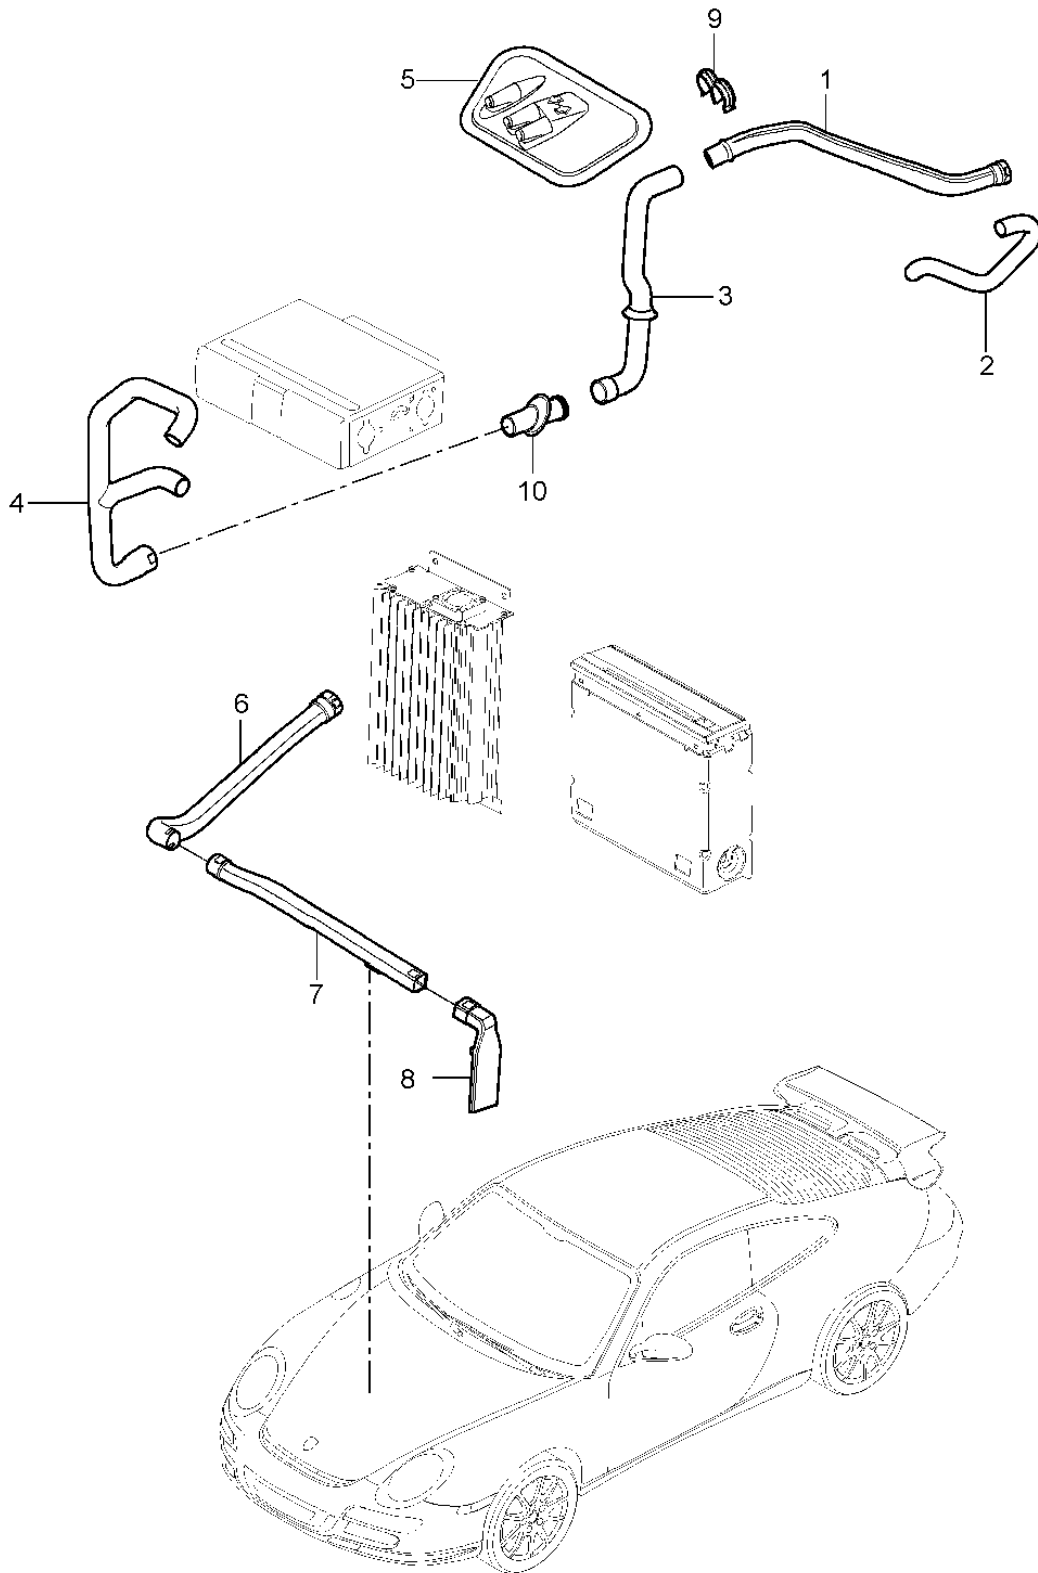

Model: 997T07

Model life 2007>>2009

Model: 997T07

Model life 2007>>2009

Pos	Part Number	Description	Remark	Qty	Model
		Luggage compartment Cooling			PR:575
1	997 572 582 00	Air guide water box		1	
2	997 572 580 00	Air guide Air conditioner		1	
3	997 572 584 01	Air guide filler plate		1	
4	997 572 586 02	Air guide Amplifiers		1	
5	997 572 263 00	Seal		1	
6	997 572 586 03	Air guide Amplifiers		1	PR:664
7	997 572 586 04	Air guide Amplifiers		1	PR:664
8	997 572 586 05	Air guide Amplifiers		1	PR:664
9	999 507 830 40	Cable holder 21,5 X 21,5		1	
10	997 572 593 01	connection piece		1