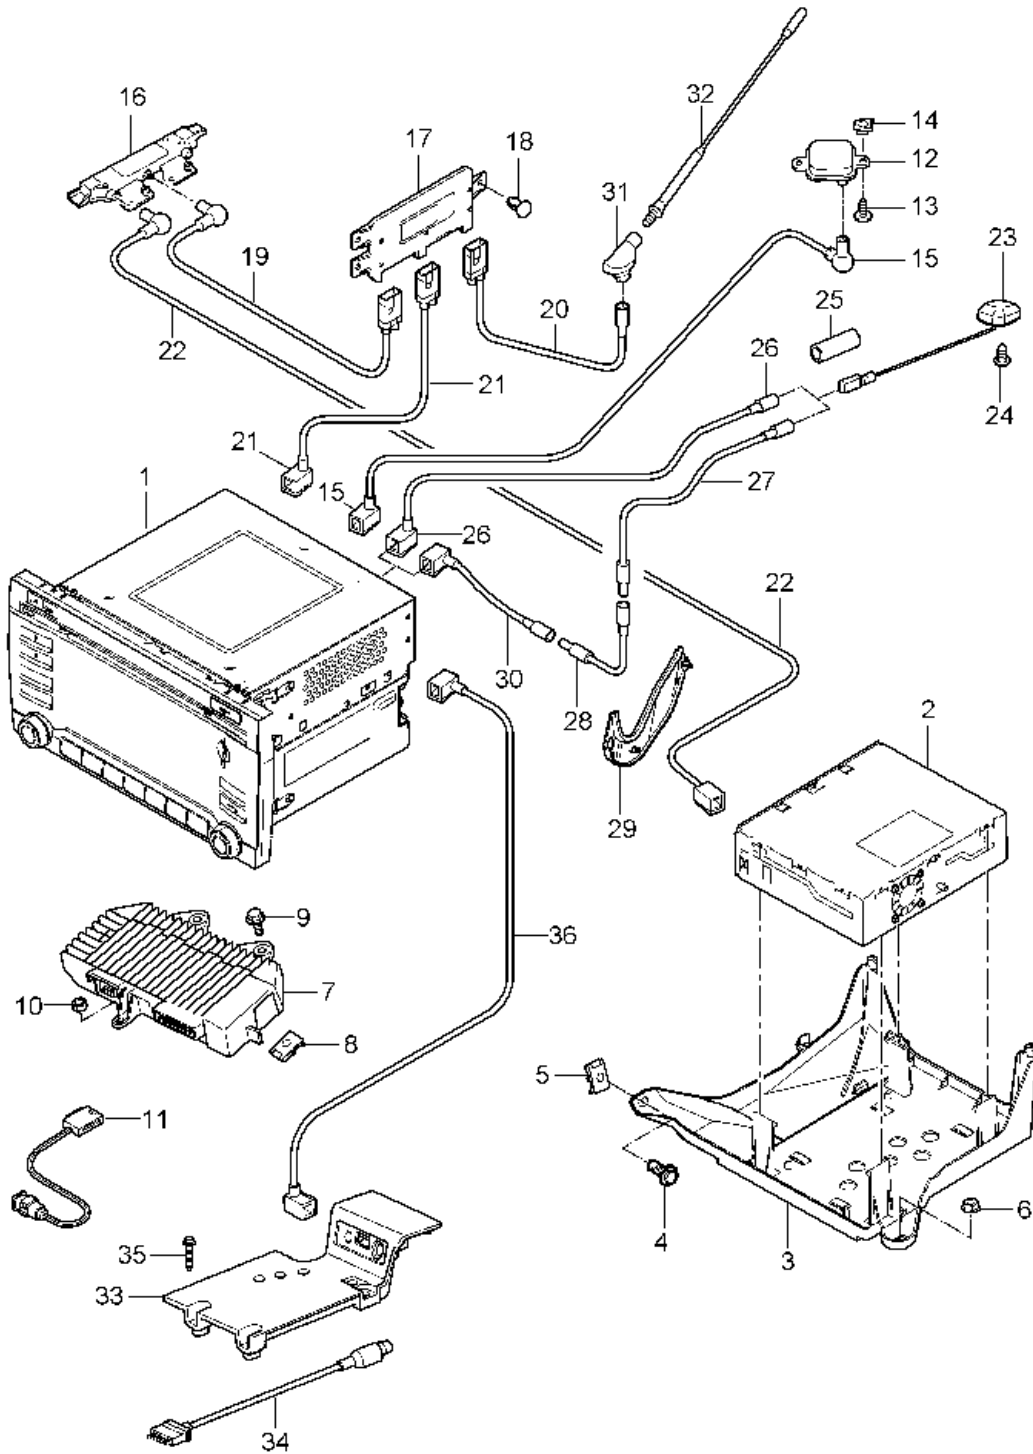

Model: 997T07

Model life 2007>>2009