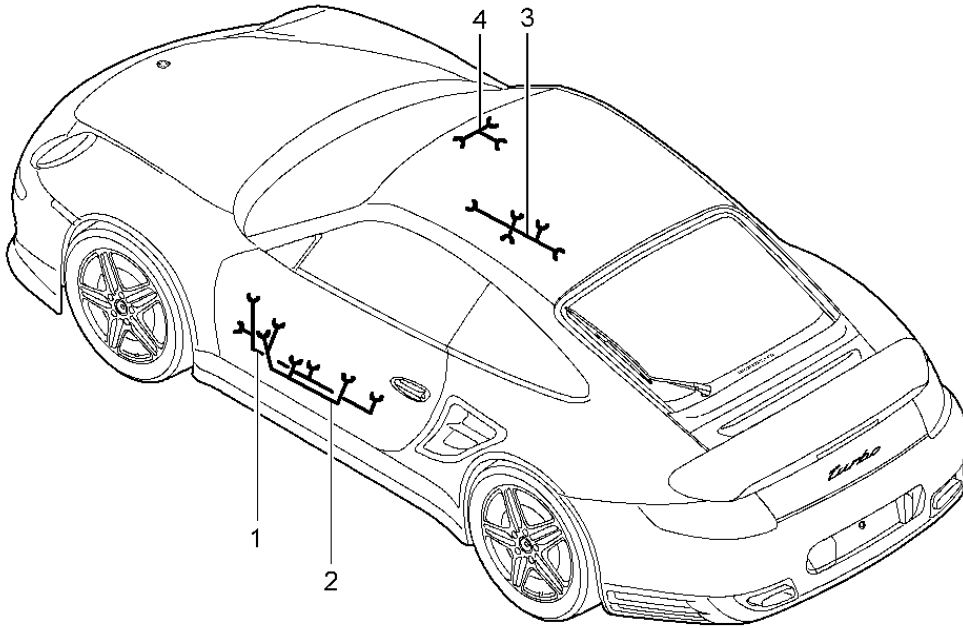

Model: 997T07

Model life 2007>>2009