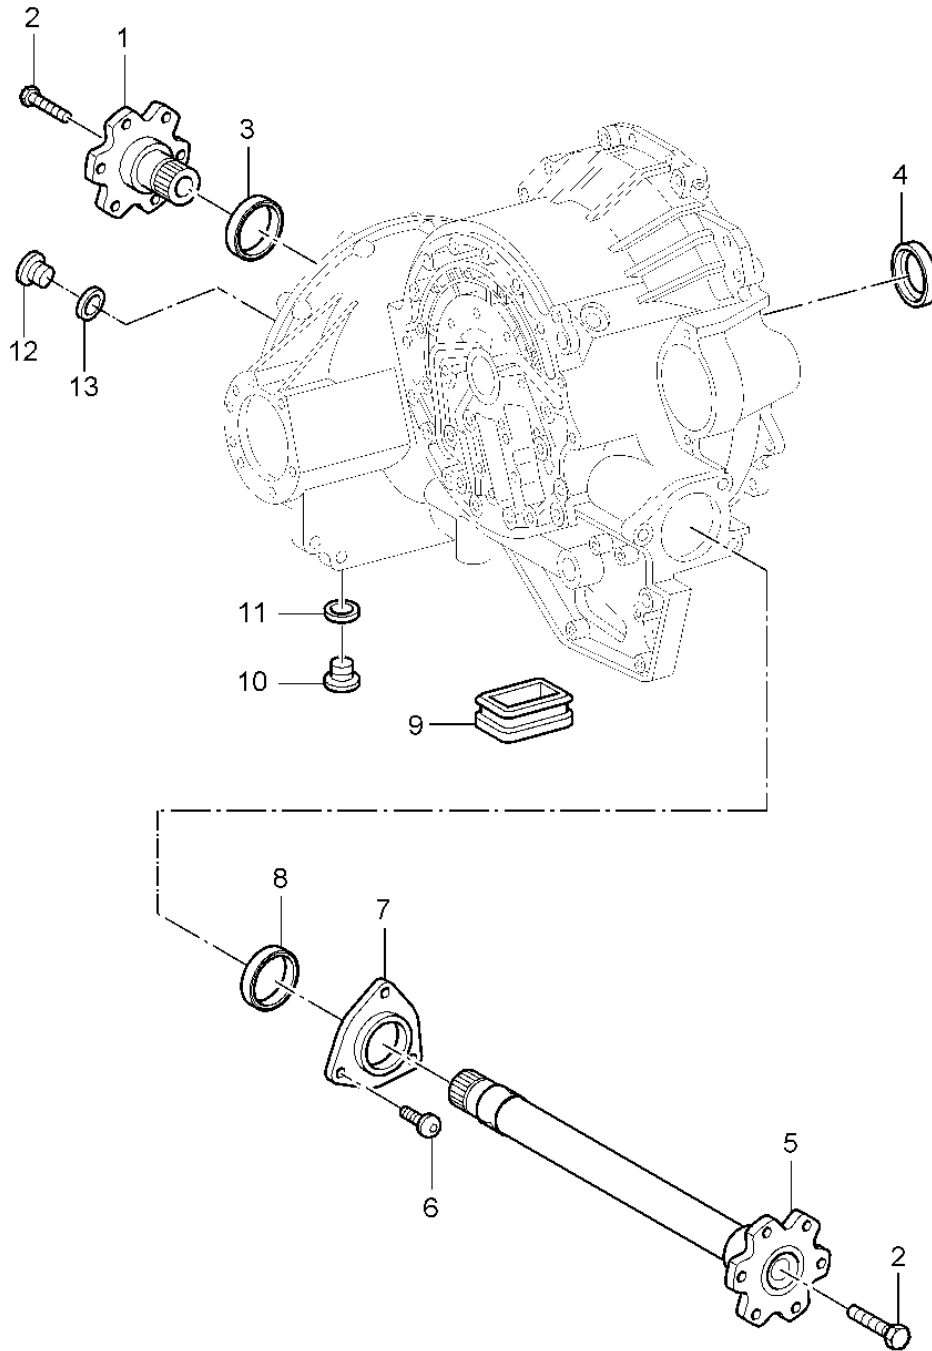

Model: 997T07

Model life 2007>>2009

Pos	Part Number	Description	Remark	Qty	Model
		Tiptronic All-wheel Driving mechanism			A9750
1	722 260 006 2	gearbox mounting		1	
2	999 073 095 09	fillister hd. bolt M 8 X 30		4	
		Discontinued part			
2	999 073 095 01	fillister hd. bolt M 8 X 30		4	
3	168 997 004 5	O-ring 28 X 3		1	
4	722 270 022 0	flange		1	
5	140 990 115 0	Collar nut M 26 X 1,5		1	
6	022 997 944 7	Shaft oil seal		1	

Model: 997T07

Model life 2007>>2009