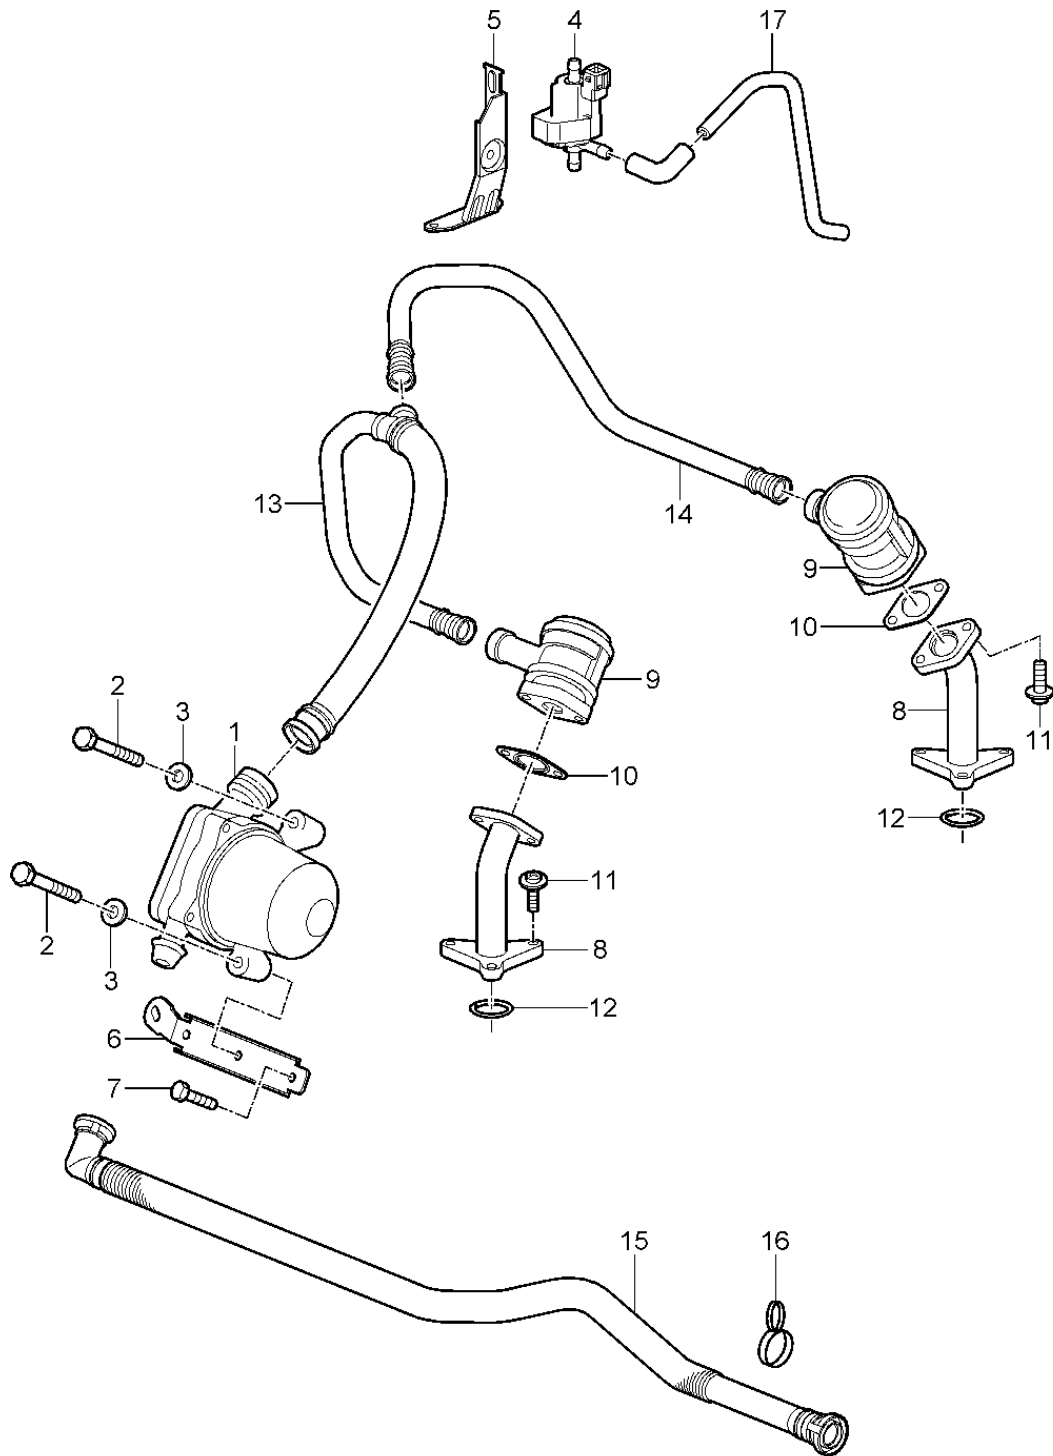

Model: 997T07

Model life 2007>>2009

Model: 997T07

Model life 2007>>2009

Pos	Part Number	Description	Remark	Qty	Model
		Air injection			9770
1	997 605 204 00	Secondary pump		1	
2	900 385 070 01	Torx screw		2	
		M 6 X 50			
2	PAF 008 685 00	Torx screw		2	
		M 6 X 50			
3	999 025 268 01	Washer		2	
		6,4 X 18 X 1,2			
4	996 605 165 00	Change-over valve		1	
-	948 605 167 01	Bracket		1	
		for			
		Change-over valve			
(4)	996 605 123 01	Change-over valve		1	PR:249
5	997 605 101 01	Bracket		1	
		Change-over valve			
6	997 113 105 71	Bracket		1	
		Secondary pump			
7	900 385 041 01	Torx screw		2	
		M 6 X 12			
8	997 113 101 74	Console		2	
9	997 113 203 71	Valve		2	
10	993 113 258 51	Seal		2	
11	900 067 207 01	Bolt with washer		10	
		M 6 X 20			
12	999 707 472 40	O-ring		2	
		20,00 X 2,50			
13	997 113 111 70	Pressure line		1	
		Cyl. 1 - 3			
14	997 113 112 70	Pressure line		1	
		Cyl. 4 - 6			
15	997 113 211 72	Intake hose		1	
16	999 507 857 40	bracket for suction hose		1	
		16,0 / 8,0			
17		Pipe			
		see illustration:	107-000