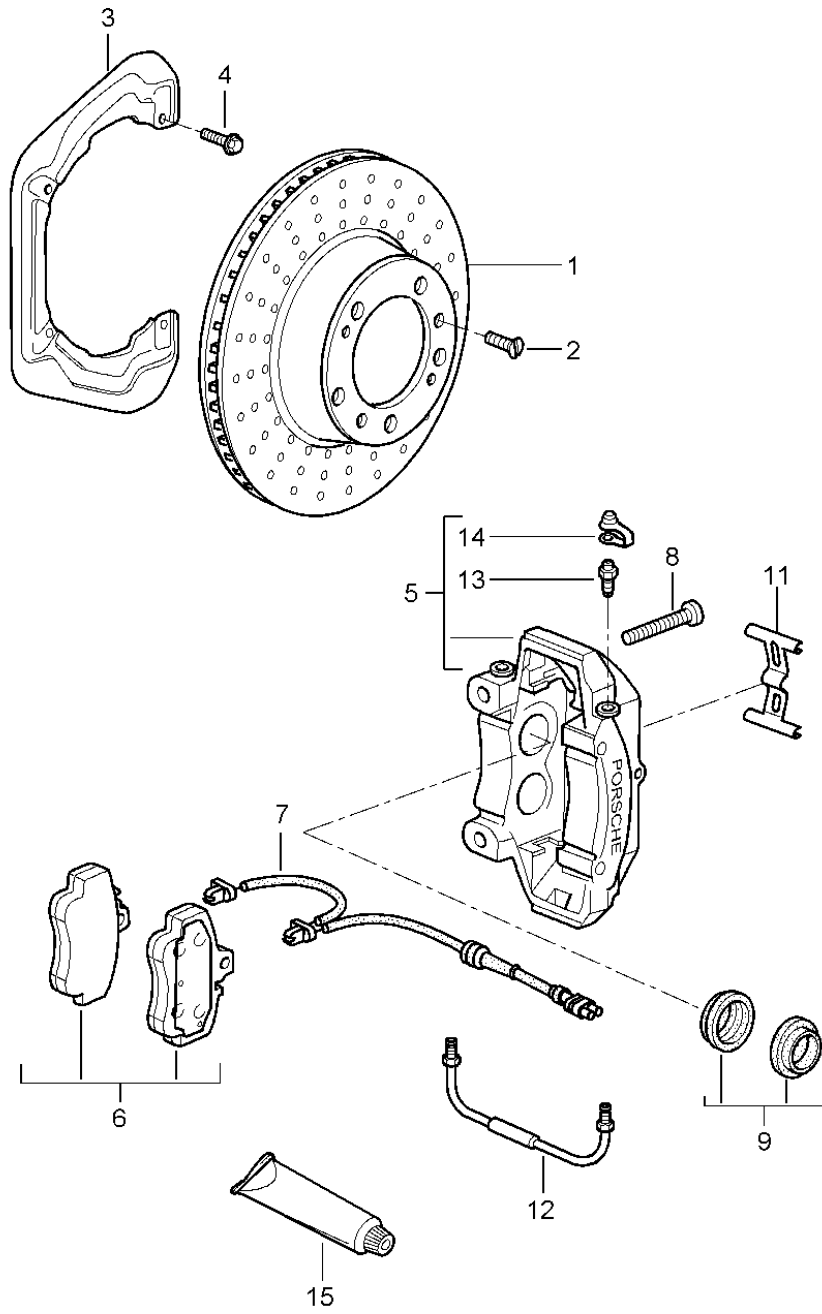

Model: 997T07

Model life 2007>>2009