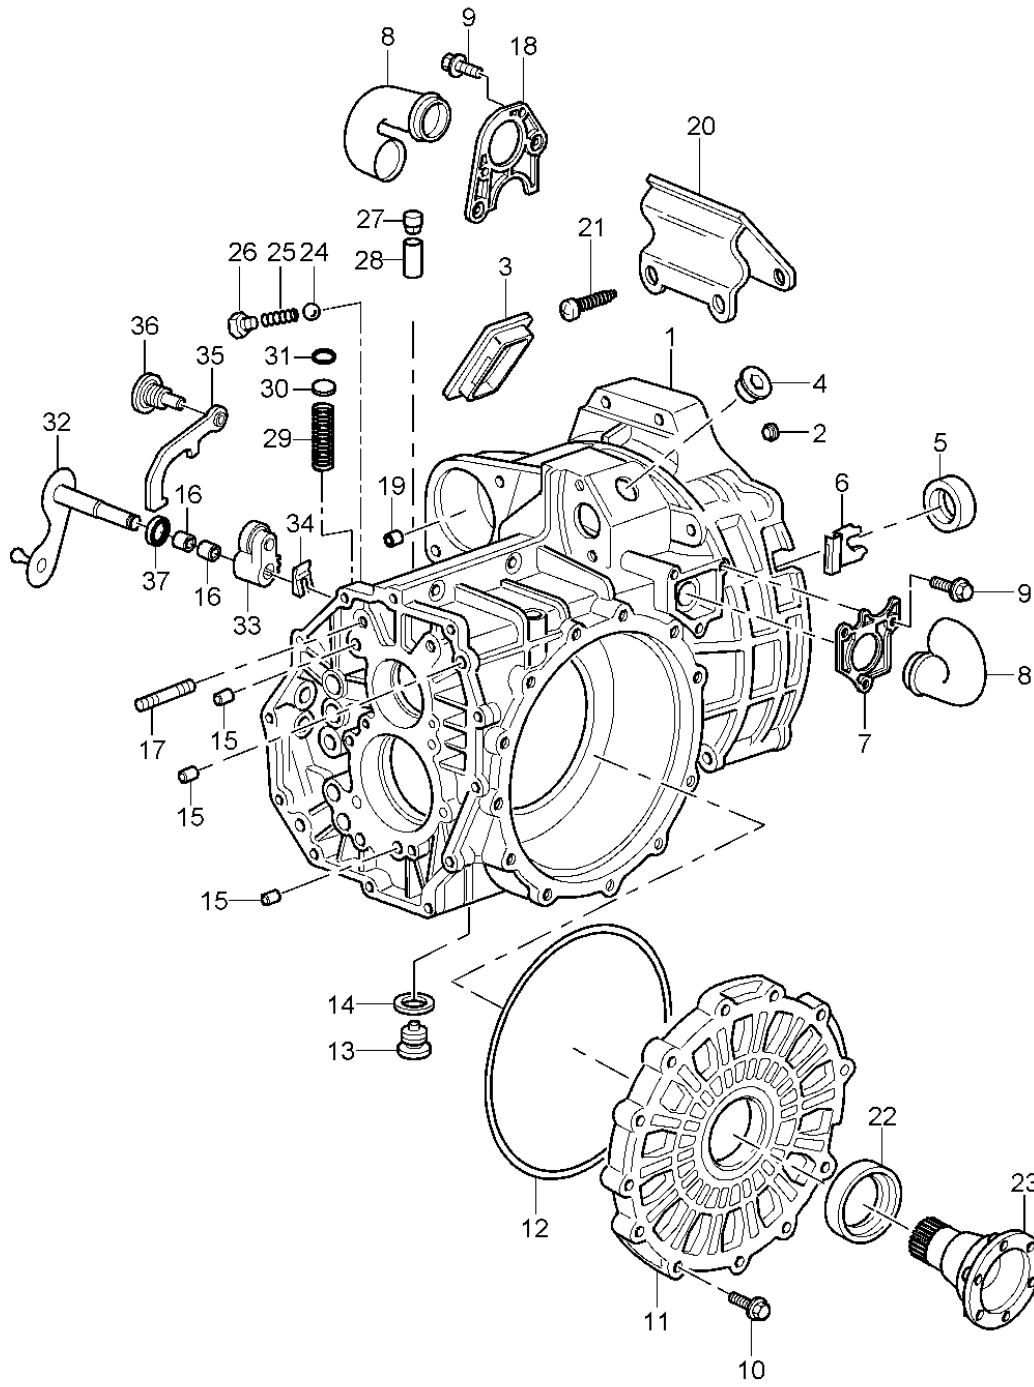

Model: 997T07

Model life 2007>>2009

Model: 997T07

Model life 2007>>2009

Pos	Part Number	Description	Remark	Qty	Model
		Gear housing			G9788
1	996 301 101 88	Gear housing		1	
2	999 036 002 40	End cap A 14 X 4,0		1	
3	950 301 151 01	Cap closure		1	
4	999 703 490 40	End cap 30 X 42		1	
5	999 113 326 41	Shaft oil seal 26,5 X 40		1	
6	993 116 630 00	Cap closure		1	
7	996 116 612 00	flange		1	
8	993 116 610 00	intake manifold		2	
9	900 378 035 01	Hexagon bolt M 6 X 16		5	
10	900 378 281 01	Hexagon bolt M 8 X 35		12	
11	996 301 312 51	Gearbox cover		1	
12	999 707 480 40	O-ring 205 X 3,5		1	
13	997 301 307 00	sealing plug with magnet M 22 X 1,5		1	
14	900 123 118 30	seal ring A 22 X 27		1	
15	900 012 144 00	Cylinder pin 12 M 6 X 14		4	
16	996 303 513 00	Round socket 15 X 21 X 22		2	
17	900 081 042 01	Threaded pin BM 8 X 42		7	
18	996 116 710 00	Flange socket		1	
19	999 531 017 10	bush 12,1 X 14		1	
20	997 449 101 50	Catch hook		1	
21	999 073 374 01	fillister hd. bolt M 8 X 60		2	
22	999 113 356 40	Shaft oil seal 48 X 60 X 10		2	
23	997 332 209 51	Drive flange Discontinued part		2	
(23)	997 332 209 52	Drive flange		2	
24	900 108 064 00	ball 8		4	
25	996 303 245 00	Pressure spring		4	
26	900 219 007 01	sealing plug M 10 X 1		4	
27	014 301 485	Cap for venting the gearbox breather assy.		1	
28	014 301 473	Sleeve 12 X 30 Discontinued part		1	
28	0A2 301 473	Sleeve		1	
29	996 303 255 00	Pressure spring		1	
30	996 303 257 00	Cover 20 X 4		1	
31	900 042 003 01	Securing ring 20 X 1		1	
32	996 303 055 01	selector lever		1	
33	996 303 057 00	pinion		1	
34	996 303 383 00	fuse		1	
35	996 303 053 00	selector lever		1	
36	996 303 519 00	Bearing screw		1	
37	996 303 517 00	Shaft oil seal		1