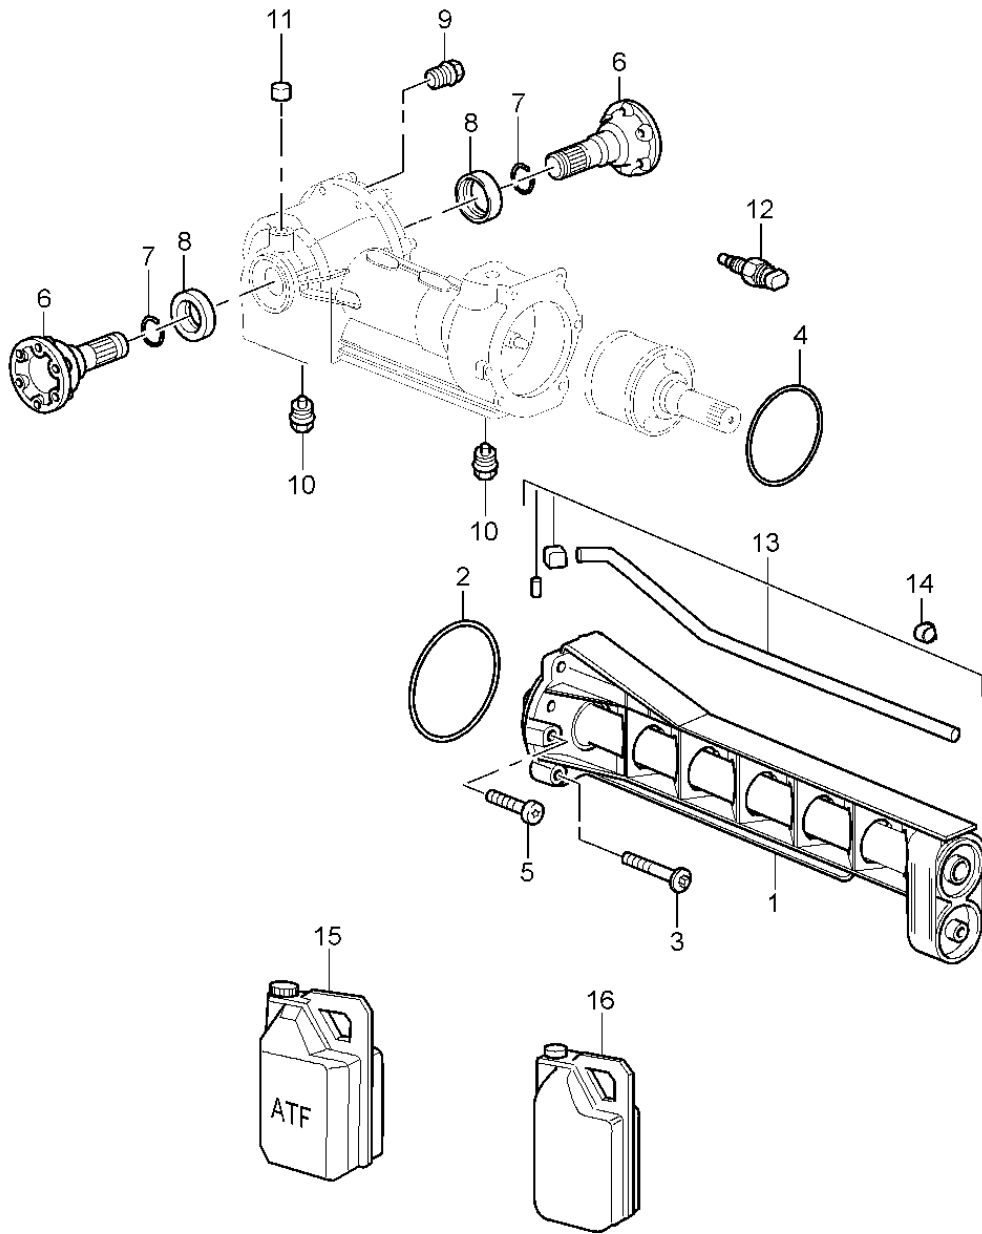

Model: 997T07

Model life 2007>>2009

Pos	Part Number	Description	Remark	Qty	Model
1	997 349 020 50	Front axle differential Cardan shaft Front axle differential Ready for installation		1	
2	999 072 034 09	Conical screw M 10 X 28		2	
3	997 375 934 00	transmission carrier	front	1	
4	997 375 257 00	Stop		2	
5	900 380 008 09	Locknut M 10		1	
6	997 375 343 00	transmission carrier	rear	1	
7	900 378 142 09	Hexagon bolt M 10 X 90		1	
8	997 421 020 00	Cardan shaft		1	
9	996 421 145 01	Gaiter		1	
10	996 375 054 02	gearbox mounting		1	
11	900 385 123 01	Bolt with washer M 10 X 25		4	
12	999 076 053 09	Hexagon nut M 10		2	
13	900 385 097 01	Torx screw M 10 X 35		3	
14	999 061 111 99	Threaded pin M 10 X 121		2	

Model: 997T07

Model life 2007>>2009