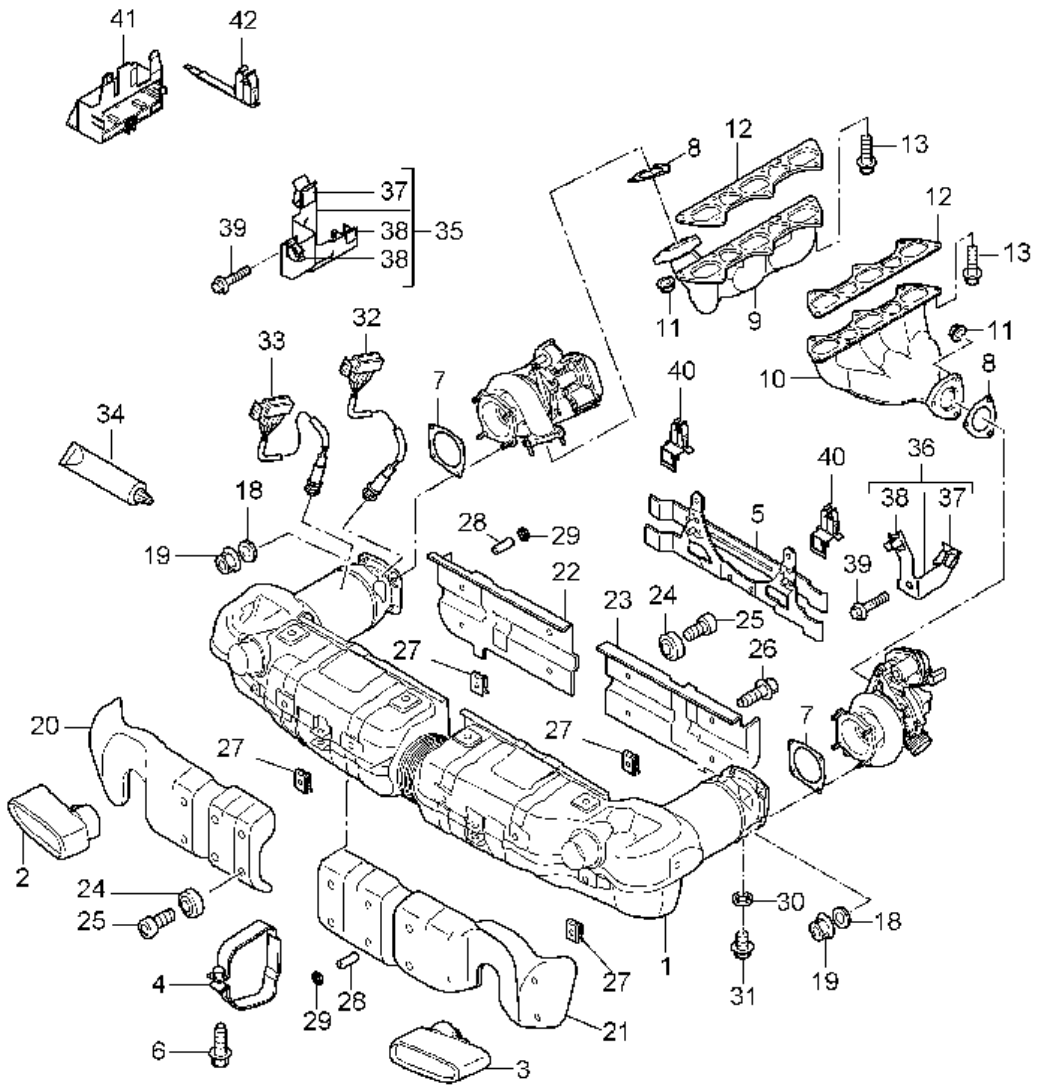

Model: 997T07

Model life 2007>>2009

Pos	Part Number	Description	Remark	Qty	Model
1	997 201 221 01	Activated charcoal container Activated charcoal container (complete)		1	
2	997 201 251 01	Breather line Fuel tank for Activated charcoal container		1	
3	999 702 221 40	Grommet		2	
4	999 084 629 09	Hexagon nut M 6		1	
4	999 084 629 01	Discontinued part Hexagon nut M 6		1	
5	999 507 543 02	Clip 2,00 - 3,00		1	
6		Purge-air line see illustration:	front 201-005		

Model: 997T07

Model life 2007>>2009