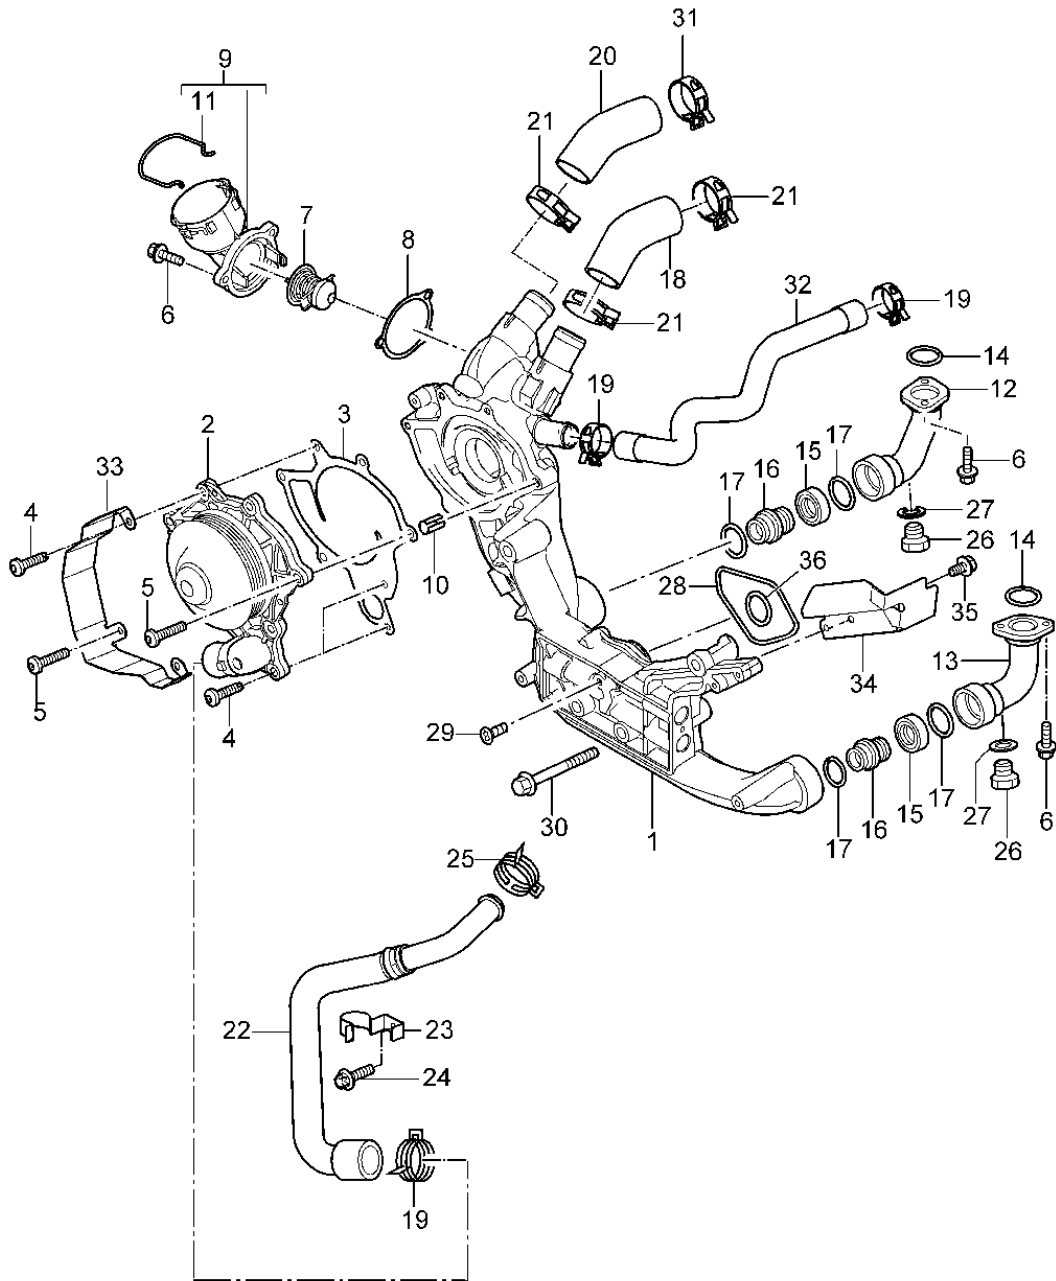

Model: 997T07

Model life 2007>>2009

Model: 997T07

Model life 2007>>2009

Pos	Part Number	Description	Remark	Qty	Model
		Coolant pump			9770
		Water pump housing			
1	997 106 002 70	Water pump housing		1	
2	997 106 011 70	Coolant pump		1	
		Discontinued part			
(2)	997 106 011 71	Coolant pump		1	
(2)	997 106 011 72	Coolant pump		1	
3	997 106 340 00	Seal		1	
4	999 073 102 01	flat round head bolt M 6 X 25		5	
5	999 073 110 01	flat round head bolt M 6 X 30		2	
6	900 385 019 01	Torx screw BM 6 X 20		11	
7	996 106 125 71	Thermostat insert		1	
8	996 106 326 71	Seal		1	
9	996 106 121 72	Cover		1	
10	996 106 103 50	dowel sleeve 8,2 X 7		2	
11	997 106 802 03	Spring		1	
12	996 106 139 71	connection piece		1	
13	996 106 140 71	connection piece		1	
14	999 707 410 40	O-ring 39,20 X 3,00		2	
15	996 106 214 70	protective ring		2	
16	996 106 238 71	Connector union		2	
17	999 707 411 40	O-ring 28,00 X 4,50		4	
18	996 106 529 73	Hose		1	
19	999 512 552 00	Hose clamp 20 -32/9		2	
		Discontinued part			
19	999 512 552 01	Hose clamp 20 -32/9		2	
20	996 106 512 74	Return hose		1	
21	999 512 551 00	Hose clamp 25 - 40/9		3	
		Discontinued part			
21	999 512 551 01	Hose clamp 25 - 40/9		3	
22	997 106 250 72	Hose		1	
23	996 106 550 72	Hose bracket		1	
24	900 385 041 01	Torx screw M 6 X 12		1	
25	999 512 660 09	Hose clamp 29 X 12		1	
26	900 219 007 01	sealing plug M 10 X 1		2	
27	900 123 144 30	seal ring A 10 X 13,5		2	
28	999 707 468 40	O-ring 68 X 2		1	
29	999 073 013 01	countersunk bolt M 6 X 10		1	
30	900 385 119 01	Hexagon head bolt M 10 X 70		4	
31	999 512 252 02	Hose clamp 23- 35/9		1	
32	997 106 477 72	Hose Supply		1	
33	996 115 521 73	Bracket	left	1	
34	997 115 661 70	Protective plate	right	1	
35	900 385 041 01	Torx screw		2