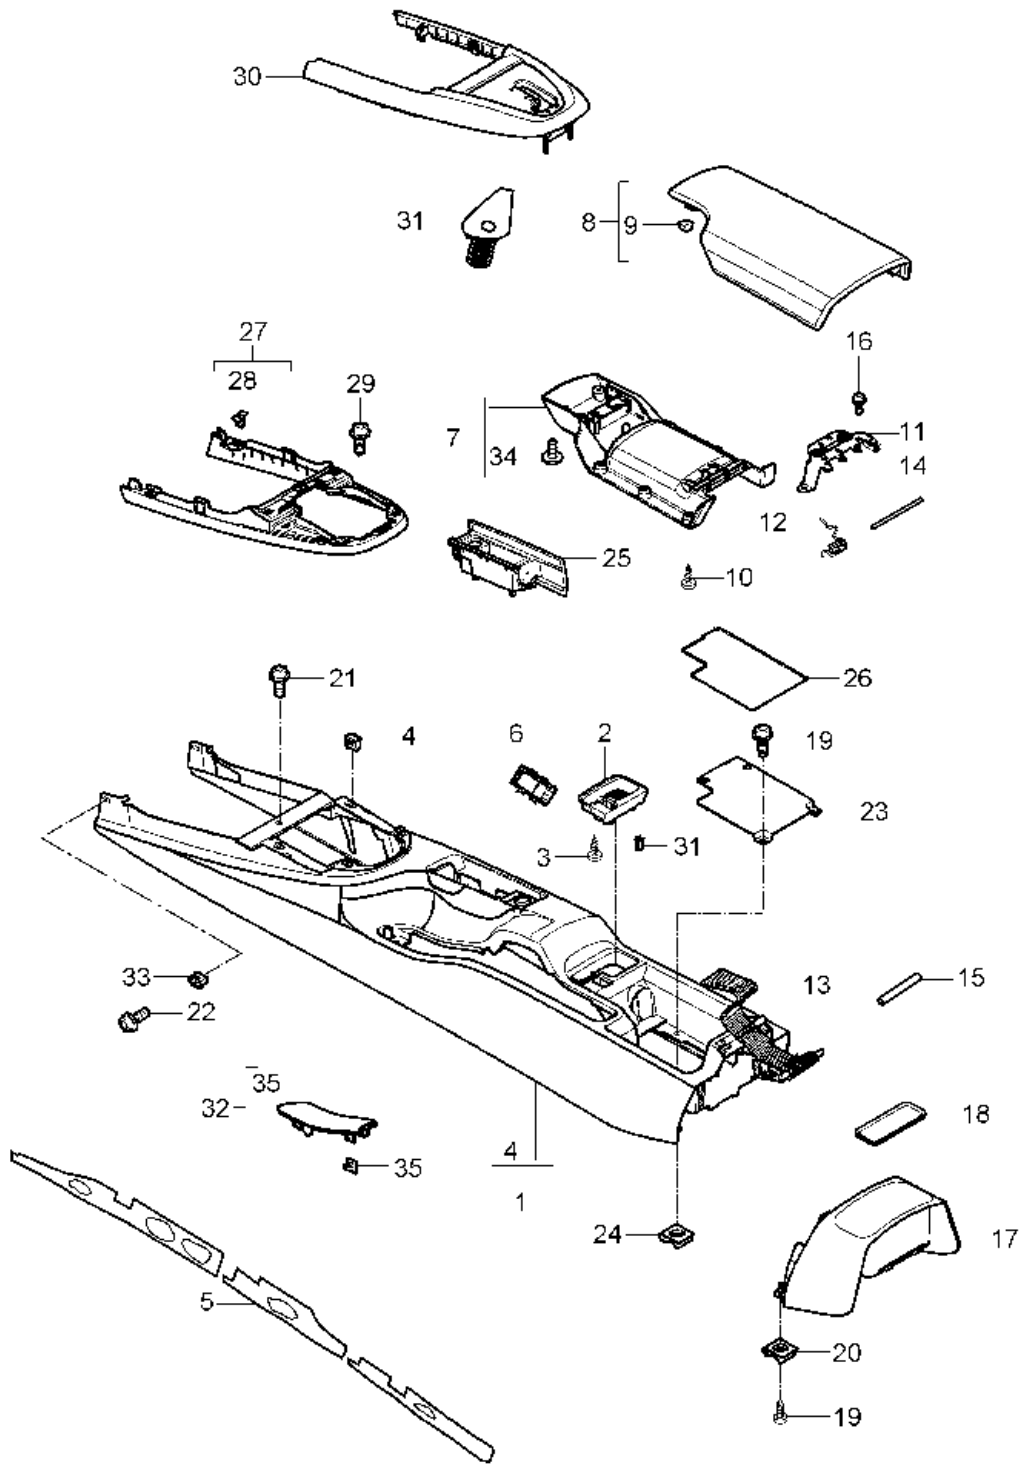

Model: 997T07

Model life 2007>>2009

Pos	Part Number	Description	Remark	Qty	Model
13	997 553 143 01	Stowage compartment Centre console	front	1	GT2
	997 553 143 01 D07	Volcano grey			
14	997 553 543 01	Insert for centre console		1	
		Stowage compartment			
15	999 919 164 09	fillister hd. bolt 5,0 X 12,0 for Mount Stowage compartment		3	

Model: 997T07

Model life 2007>>2009