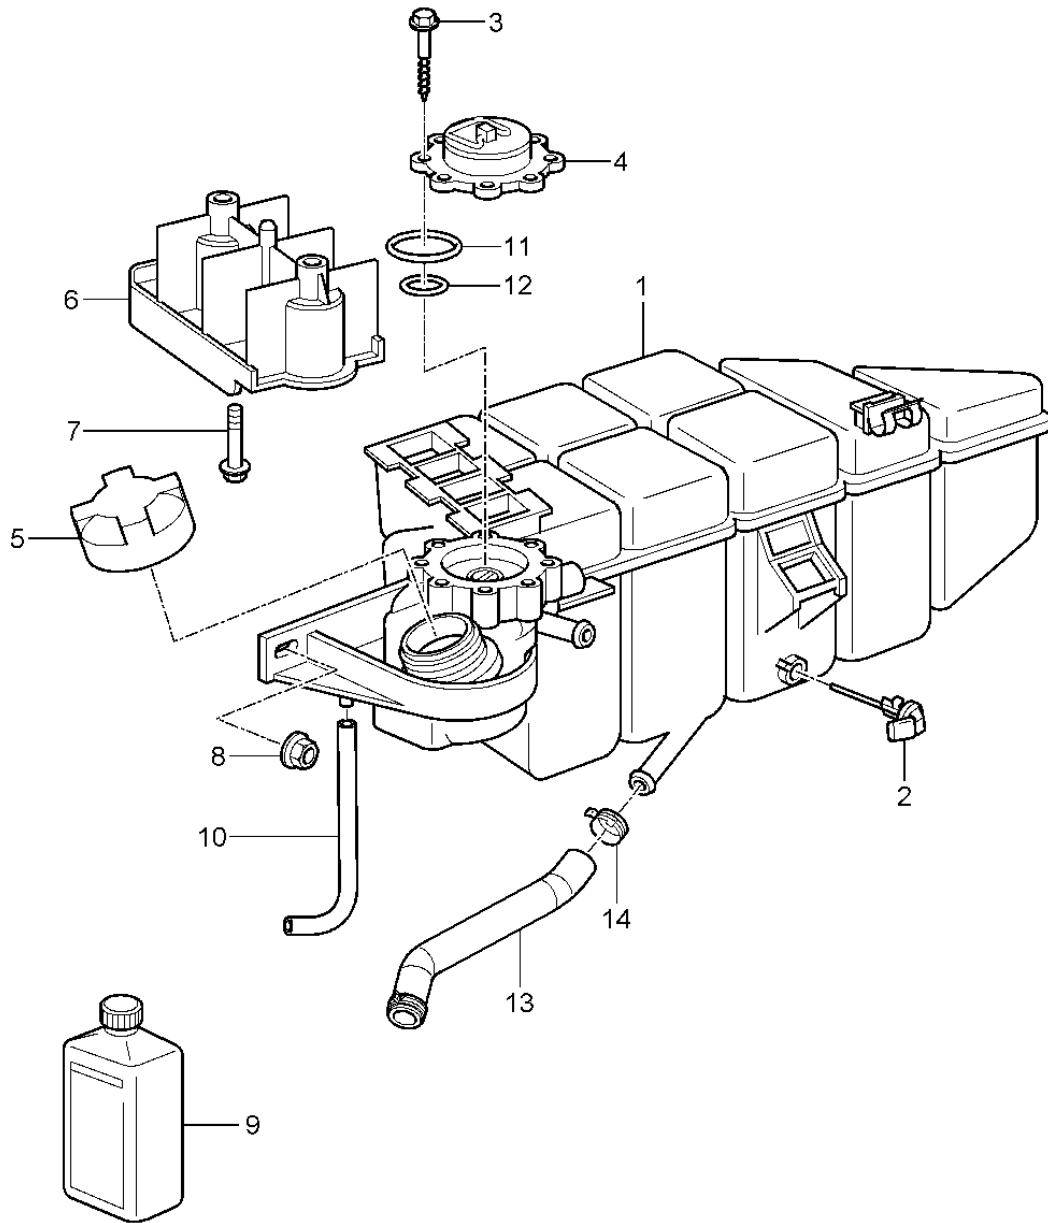

Model: 997T07

Model life 2007>>2009

Model: 997T07

Model life 2007>>2009

Pos	Part Number	Description	Remark	Qty	Model
1	996 106 157 03	Water cooling 4 Water reservoir		1	
2	997 641 503 00	Switch		1	
3	999 919 058 02	Hexagon bolt 5,0 X 40		8	
4	996 106 347 02	Bleed valve		1	
5	996 106 447 01	cap for expansion tank See technical manual see main group 1 (engine)		1	
6	996 106 405 52	Retainer for reservoir		1	
7	900 378 141 09	Hexagon bolt M 6 X 35		2	
8	999 076 071 02	Hexagon nut M 6		1	
9	000 043 301 03	Coolant additive discontinued part	1.0 Ltr.	X	
(9)	000 043 301 04	Coolant additive discontinued part	20ltr.	X	
(9)	000 043 301 47	Coolant additive discontinued part	1.0 Ltr.	X	
(9)	000 043 305 15	Coolant additive	1.0 Ltr.	X	
(9)	000 043 301 48	Coolant additive Discontinued part	20ltr.	X	
(9)	000 043 305 16	Coolant additive	20ltr.	X	
(9)	000 043 305 64	Cleaning solution	20ltr.	1	
10	996 106 297 04	Overflow hose Discontinued part		1	
10	996 106 297 05	Overflow hose		1	
11	999 707 370 40	O-ring 47 X 4		1	
12	999 707 371 40	O-ring 17 X 4		1	
13	997 106 350 00	Water hose		1	
14	999 512 660 09	Hose clamp 29 X 12		1