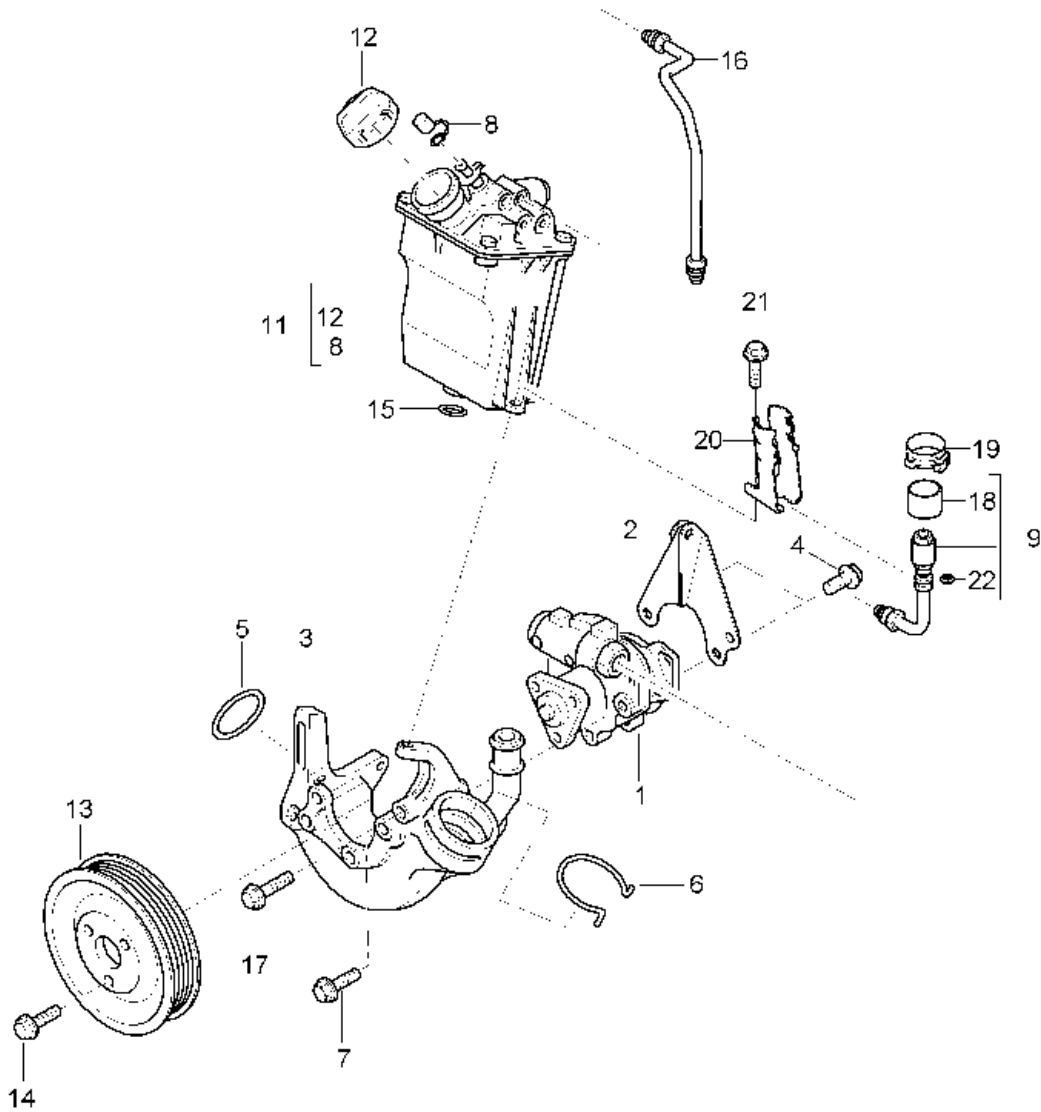

Model: 997T07

Model life 2007>>2009

Model: 997T07 Model life 2007>>2009

Pos	Part Number	Description	Remark	Qty	Model
1	996 314 050 51	Power steering Power-steering pump container Power-steering pump		1	TURBO PR:249
(1)	997 314 040 00	Power-steering pump		1	TURBO PR:480
(1)	996 314 050 51	Power-steering pump		1	GT2
2	996 314 431 53	Support		1	TURBO PR:249
(2)	996 314 431 32	Support		1	TURBO PR:480
(2)	996 314 431 53	Support		1	GT2
3	997 115 091 71	Carrier Discontinued part		1	TURBO
(3)	997 115 091 72	Carrier		1	GT2
4	900 385 044 01	Torx screw M 8 X 16		2	TURBO
(4)	999 073 104 01	Torx screw m 8 X 16		2	GT2
5	999 707 298 40	O-ring		1	
6	996 106 802 10	retaining spring		1	
7	900 385 098 01	Torx screw M 8 X 25		3	
8	997 314 332 00	Rubber flap		1	
9	997 347 643 52	Pressure line See technical manual Group 4 NR.4898		1	
-	999 707 355 40	seal ring 7,65 x 1,65		1	
11	997 314 920 50	container		1	TURBO PR:249
(11)	997 314 920 30	container		1	TURBO PR:480
(11)	997 314 920 31	Discontinued part container		1	TURBO PR:480
(11)	997 314 920 50	container		1	GT2
-	996 314 331 00	Drip pan for Pentosin		1	
-	993 314 803 00	Notice green for container		1	
12	997 314 223 50	Cover		1	
-	999 707 364 41	seal ring 30 X 2,5		1	
13	996 147 223 71	pulley		1	
14	900 385 099 04	Torx screw BM 8 x 12 Discontinued part		3	
14	900 385 099 01	Torx screw BM 8 x 12		3	
15	999 707 204 40	seal ring 12.5 X 2N		1	
16	997 314 269 00	Pressure line		1	TURBO PR:480
(16)	997 314 269 01	D >> - MJ 2007 Pressure line D - MJ 2008>>		1	TURBO PR:480