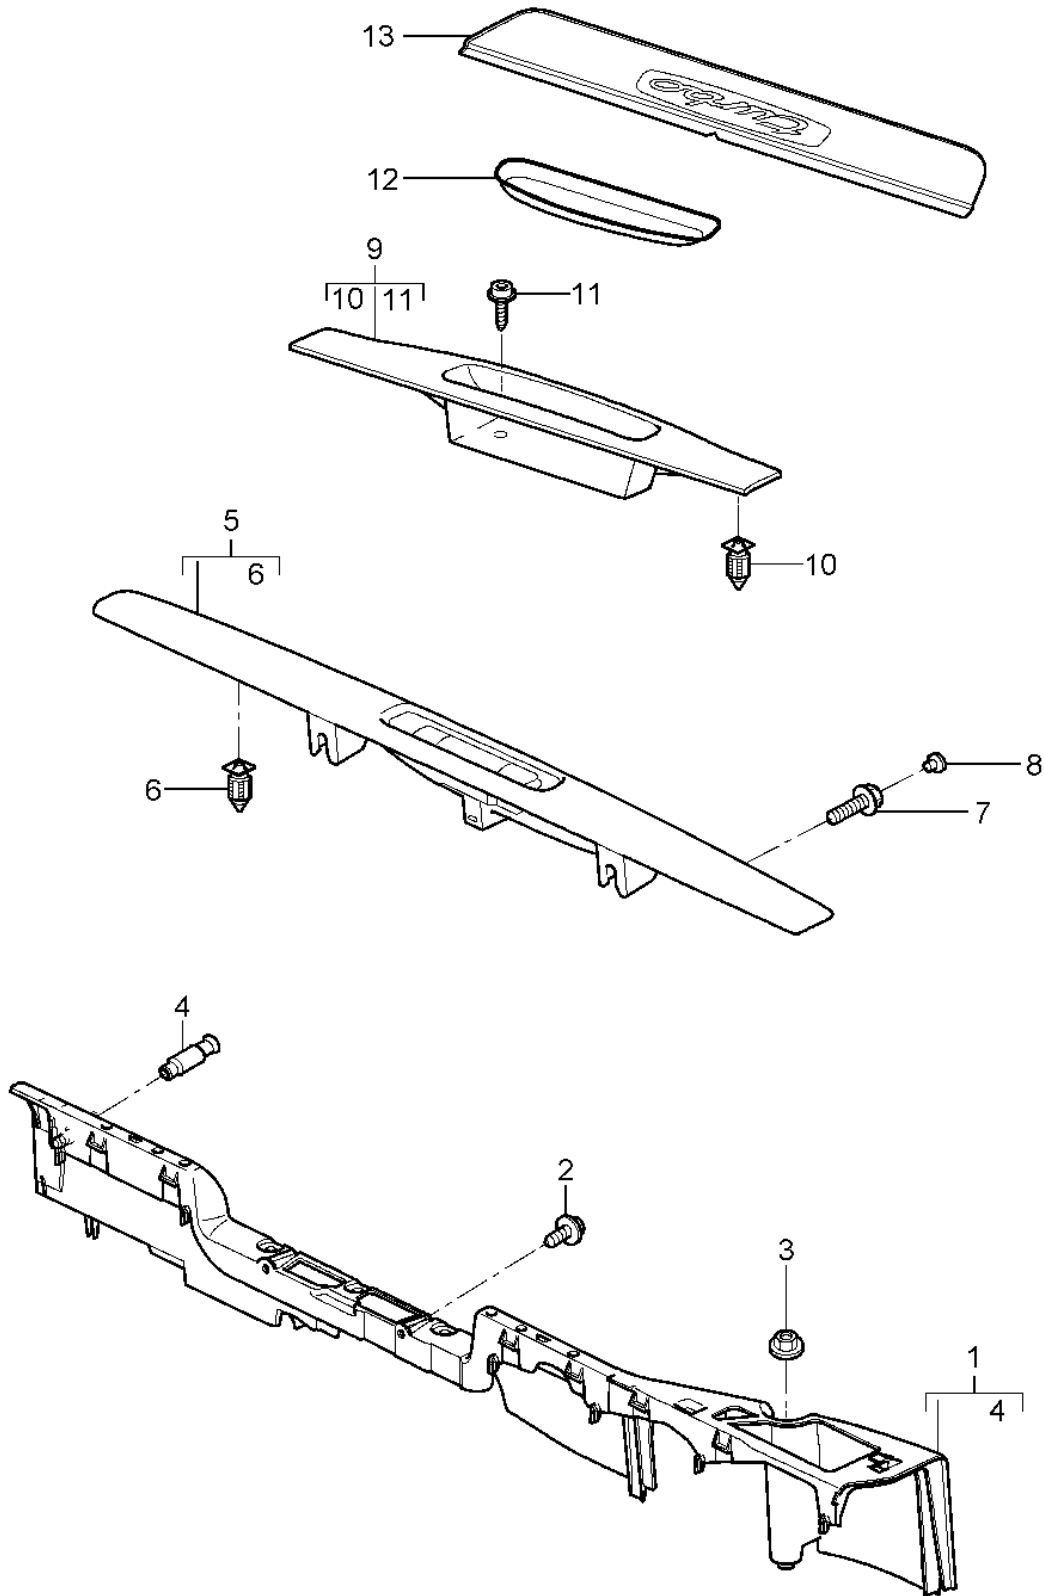

Model: 997T07

Model life 2007>>2009

Pos	Part Number	Description	Remark	Qty	Model
16		Mount Bracket Flooring Floor mats Set See group 8/07/06		1	
17	999 902 054 40	Tequipment catalogue Fixing plate for		4	
18	964 551 751 00	Floor mats Bracket	rhd	1	PR:099,193
(18)	997 551 852 00	Warning light Bracket	lhd	1	PR:098,193
19	999 919 254 01	Warning light fillister hd. bolt 40 x 36,5		2	PR:193

Model: 997T07

Model life 2007>>2009