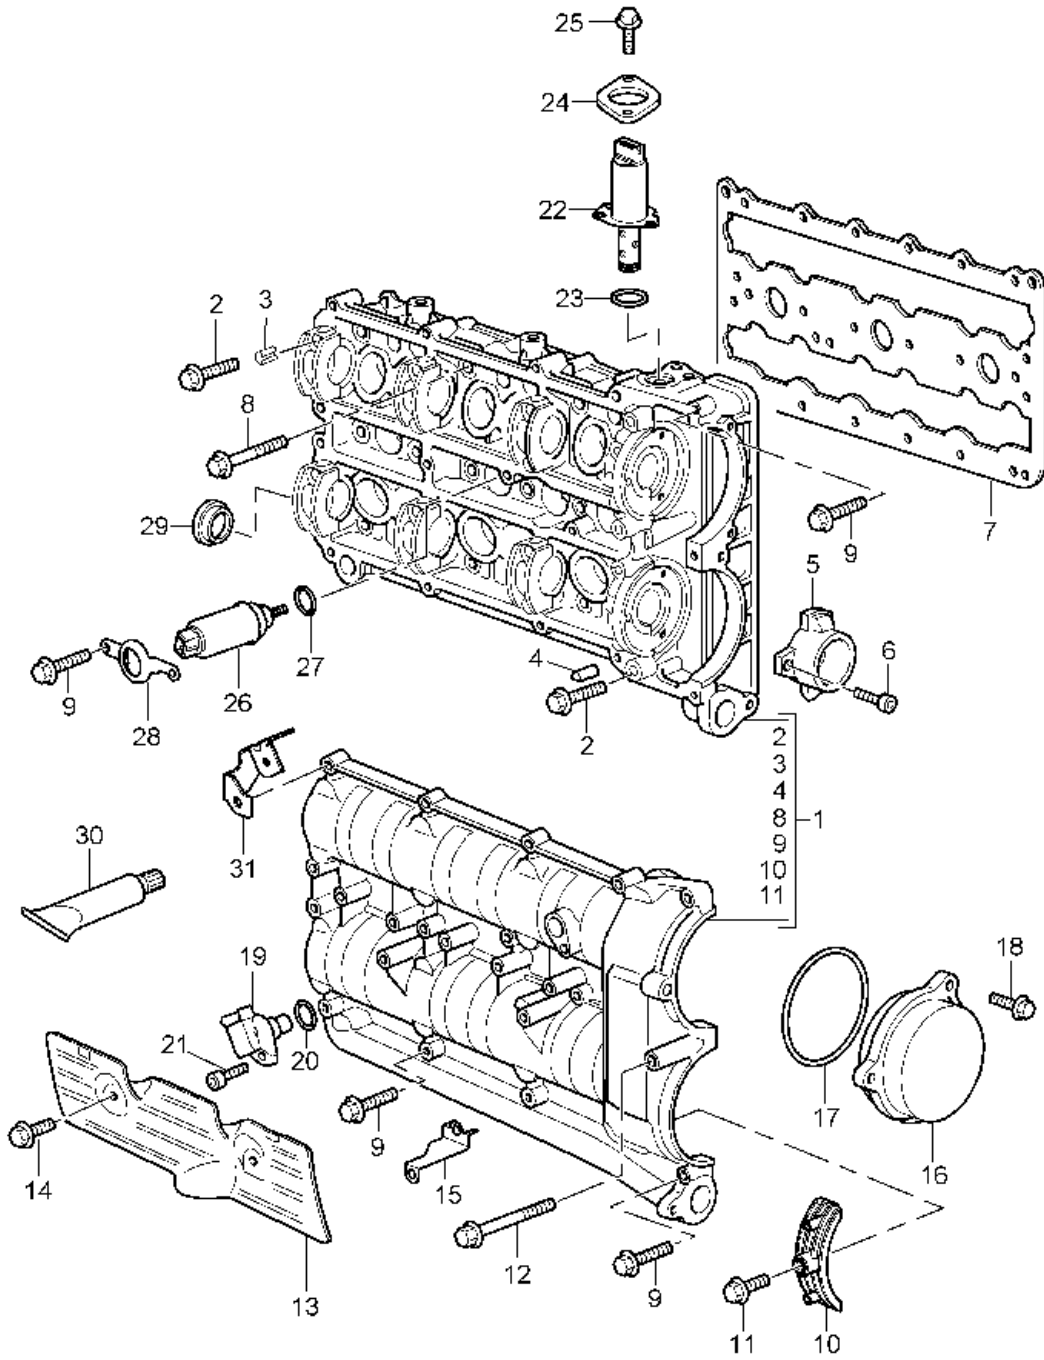

Model: 997T07

Model life 2007>>2009

Model: 997T07 Model life 2007>>2009

Pos	Part Number	Description	Remark	Qty	Model
1	997 105 929 70	Camshaft housing	left	1	9770
(1)	997 105 930 70	Camshaft housing Cyl. 1 - 3	right	1	
2	900 385 048 01	Torx screw M 6 X 30		40	
3	944 104 361 00	dowel sleeve		24	
4	900 012 071 00	Cylinder pin A 4,0 X 8		4	
5	996 105 233 72	Oil-conducting housing	left	1	
(5)	996 105 234 72	Oil-conducting housing	right	1	
6	900 067 051 03	Socket head bolt M 5 X 10		6	
7	996 105 613 75	Seal	left	1	
(7)	996 105 614 75	Seal	right	1	
8	900 385 071 01	Torx screw M 8 X 50		36	
9	900 385 270 01	Hexagon head bolt M 6 X 35		14	
10	997 105 311 70	Glide piece		2	
11	999 385 005 02	Torx screw M 6 X 16		2	
12	900 385 118 01	Outer hexagon round screw M 6 X 75		2	
13	997 104 426 70	Guard plate	right	1	
13	997 104 426 71	Guard plate	right	1	PR:004,101
(13)	997 104 427 70	Guard plate	left	1	
(13)	997 104 427 71	Guard plate	left	1	PR:004,101
14	900 385 041 01	Torx screw M 6 X 12		4	
15	997 104 425 70	Bracket	right	1	
16	997 105 315 71	Cover		2	
17	999 707 482 41	O-ring 90,00 X 2,50		2	
18	900 385 019 01	Torx screw M 6 X 20		6	
19	997 606 106 01	Hall sensor Discontinued part		2	
19	997 606 106 03	Hall sensor		2	
20	999 707 404 40	O-ring 17,05 X 1,78		2	
		To Use 997.606.106.03 No longer use the part here			
21	900 387 264 01	Socket head bolt M 6 X 16		2	
21	N 105 464 03	Discontinued part Hexagon socket head bolt M 6 X 16		2	
22	997 105 303 72	throttle control element Camshaft		2	
(22)	997 105 303 73	Discontinued part throttle control element Camshaft		2	
23	996 105 903 05	O-ring 18,72 X 2,62		2	
24	997 105 305 75	bracket f.throttle contr.elem. Camshaft		2	
25	900 385 275 01	Torx screw M 6 X 20		4	