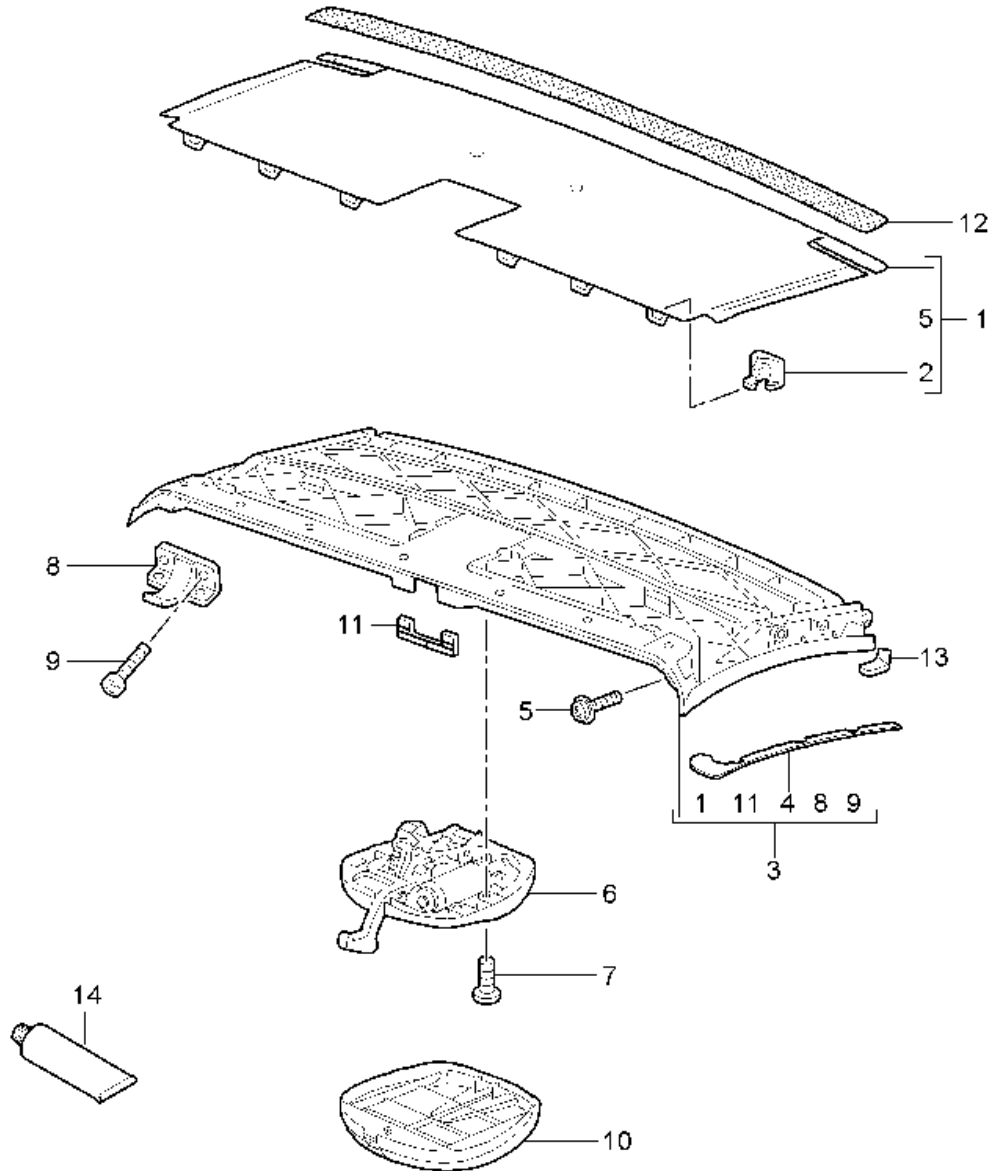

Model: 997T07 Model life 2007>>2009

Pos	Part Number	Description	Remark	Qty	Model
		Sunroof			PR:650
1	996 564 941 01	Cover		1	
	996 564 941 01 GRV	primed			
2	997 564 211 00	Seal		1	
3	996 564 181 00	Trim	left	1	
	996 564 181 00 01C	Black			
(3)	996 564 182 00	Trim	right	1	
	996 564 182 00 01C	Black			
4	996 564 245 00	Bolt with washer		4	
5	900 143 189 09	panel screw		4	
6	996 564 321 01	Guide plate	left	1	
(6)	996 564 322 01	Guide plate	right	1	
7	997 564 021 00	Roofliner		1	
		Alcantara			
	997 564 021 00 A14	Black			
	997 564 021 00 B14	Stone grey			
	997 564 021 00 G14	Metropole blue			
	997 564 021 00 T44	Sand beige			
	997 564 021 00 J44	Palm green			
(7)	996 564 983 00	Roofliner		1	
		Leather			
	996 564 983 00 A11	Black			
	996 564 983 00 5X6	Stone grey			
	996 564 983 00 8G2	Sand beige			
	996 564 983 00 3S9	sea blue			
	996 564 983 00 4P2	Palm green			
	996 564 983 00 9S5	Terracotta			
	996 564 983 00 D12	Dark grey/natural			
	996 564 983 00 T12	Natural brown			
	996 564 983 00 9V6	Cocoa			
	996 564 983 00 N12	Carrera Red			
8	900 076 084 07	Nut		16	
9	996 564 241 00	Interior lining	left	1	
(9)	996 564 242 00	Interior lining	right	1	
10	997 564 671 00	Edge protection		11	
11	997 555 823 00	Bracket		2	
12	997 564 161 00	wind deflector		1	
13	996 564 522 01	Toggle catch	right	1	
(13)	996 564 521 01	Toggle catch	left	1	
14	999 507 631 02	Cable holder		4	
15	996 564 205 01	Water drainage hose	rear	2	
16	996 561 825 00	Water drain valve	rear	2	
17	999 073 130 02	fillister hd. bolt		6	
18	999 703 258 42	Clip		2	
19	996 564 207 00	Water drainage hose	front	2	
20	997 564 301 00	Retainer for coolant hose	upper	2	
21	999 190 184 01	Pop rivet 4,0X8,5		2	
22	997 564 303 00	Retainer for coolant hose	lower	2	
23	999 190 450 37	Pop rivet 4,0X6,3		1	
24	997 624 211 00	Driving mechanism		1	
25	999 073 135 07	countersunk bolt		1	
26	996 564 213 00	Distance piece		1	
27	999 073 366 02	fillister hd. bolt		4	
28	997 564 911 00	Frame for sliding sunroof aperture		1	
		without:			
29	997 564 903 00	Driving mechanism sound absorber piece	front	3	
30	997 564 905 00	sound absorber piece	rear	3	

Model: 997T07

Model life 2007>>2009