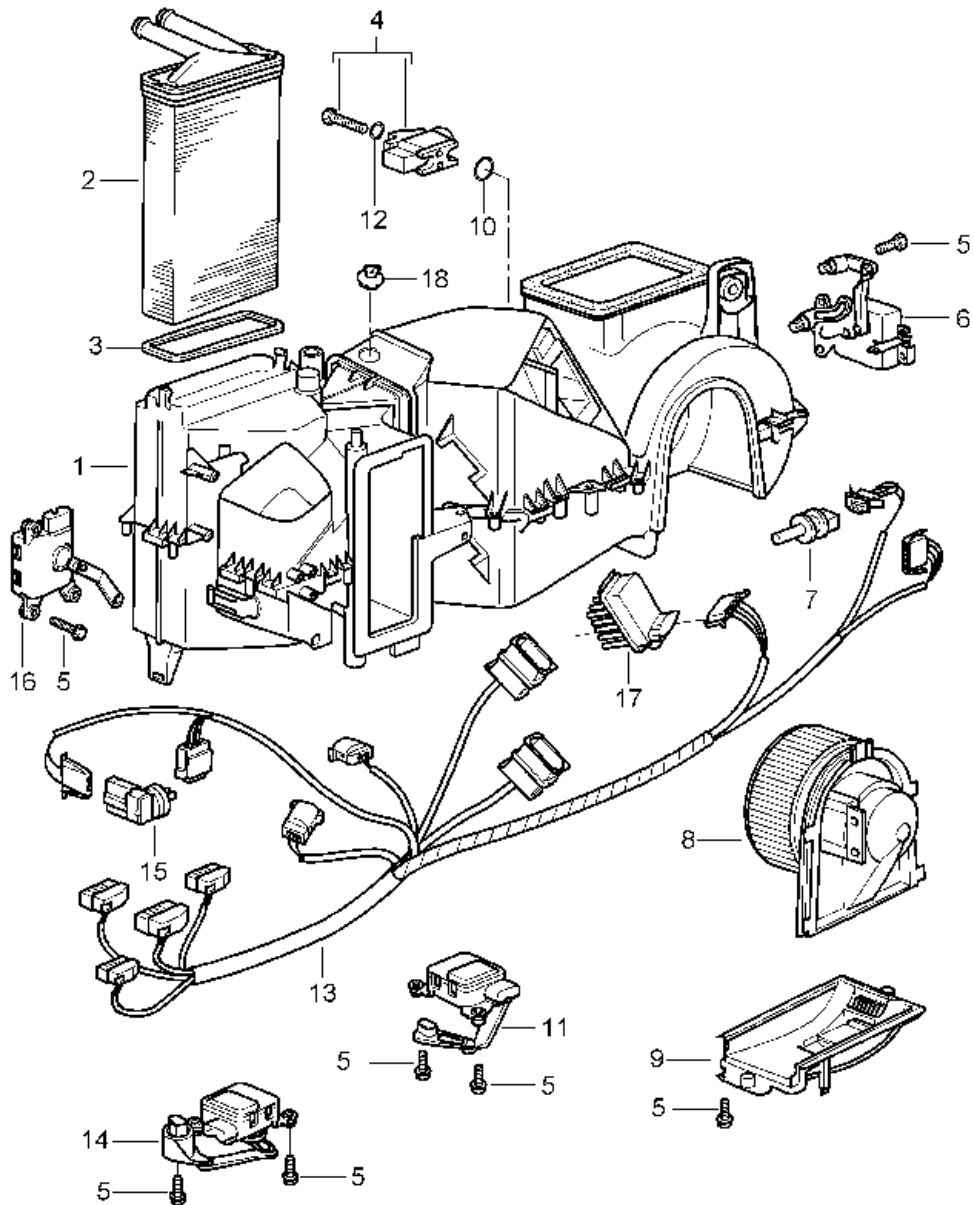

Model: 997T07

Model life 2007>>2009

Model: 997T07

Model life 2007>>2009

Pos	Part Number	Description	Remark	Qty	Model
1	996 573 901 01	Air conditioner Individual parts Air conditioner without: heat exchanger with: evaporator	rhd	1	PR:099,573
1	997 573 901 04	Air conditioner without: heat exchanger with: evaporator	lhd	1	PR:098,573
2	997 572 129 00	heat exchanger		1	
3	996 572 913 00	Seal		1	
4	996 573 929 01	Expansion valve		1	
5	900 143 102 02	Bolt with washer		X	
6	996 573 915 00	actuator motor for fresh air flap	lhd	1	PR:098,573
		fresh air flap Identification: >> >>		1 1 1	
(6)	996 573 915 01	actuator motor for fresh air flap Identification: >> >> Black	rhd	1	PR:099,573
7	955 572 304 10	Temperature sensor		1	
8	996 624 107 01	Fan	lhd	1	PR:098
(8)	996 624 108 01	Fan	rhd	1	PR:099
9	996 573 905 00	Cover		1	
10	999 707 596 40	O-ring 14x1,82		1	
11	996 573 919 02	Servomotor Temperature valve Identification: >> >> pink	lhd	1	PR:098
(11)	996 573 919 03	Servomotor Temperature valve Identification: >> >> pink	rhd	1	PR:099
12	999 707 534 41	O-ring 17x2,00		1	
13	997 612 655 02	Wire set D >> - MJ 2008	lhd	1	PR:098,573
13	997 612 655 26	Wire set D - MJ 2009>>	lhd	1	PR:098,573
(13)	997 612 656 02	Wire set D >> - MJ 2007	rhd	1	PR:099,573
(13)	997 612 656 04	Wire set D - MJ 2008>>	rhd	1	PR:099,573
(13)	987 612 655 00	Wire set D >> - MJ 2007	lhd	1	PR:098,572
(13)	987 612 655 02	Wire set D - MJ 2008>>	lhd	1	PR:098,572
(13)	987 612 656 01	Wire set D >> - MJ 2007	rhd	1	PR:099,572
(13)	987 612 656 03	Wire set D - MJ 2008>>	rhd	1	PR:099,572
-	997 612 664 00	Wire set interference suppression coil		1	PR:676
14	996 573 921 02	Servomotor for defroster flap Identification: >> >>	lhd	1	PR:098