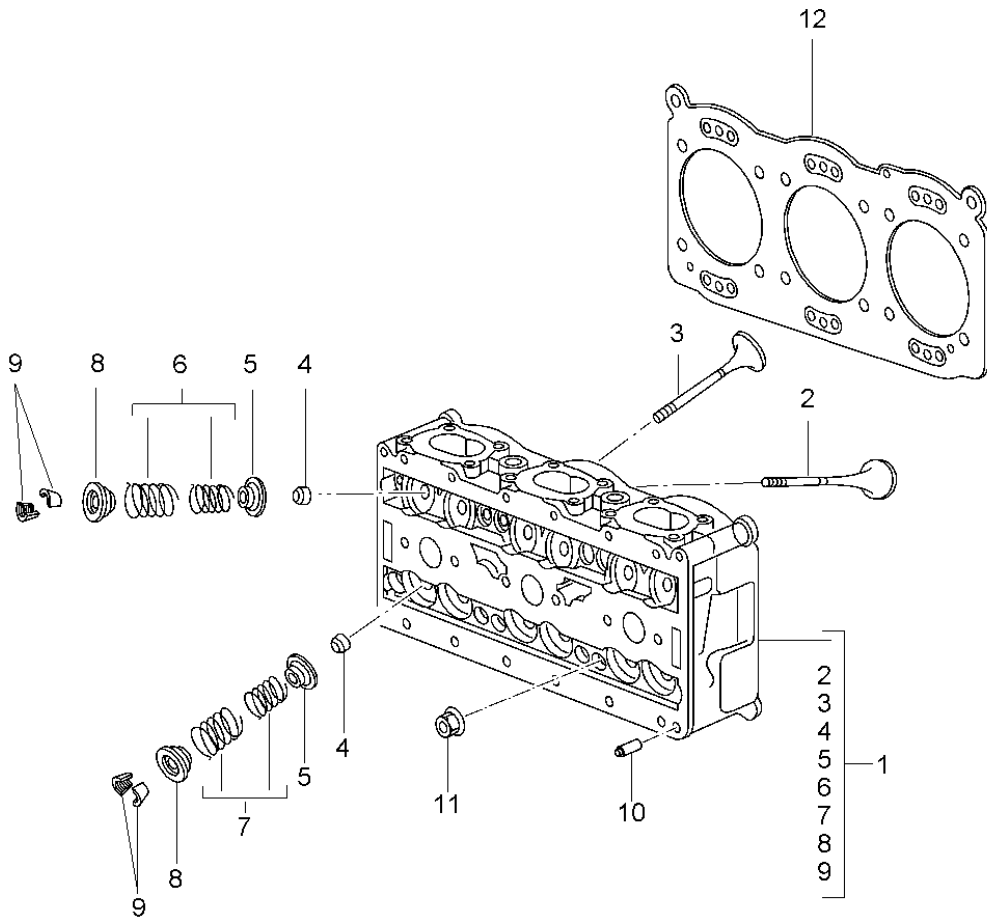

Model: 997T07

Model life 2007>>2009

Model: 997T07

Model life 2007>>2009

Pos	Part Number	Description	Remark	Qty	Model
1	997 104 001 72	Cylinder head Cylinder head Ready for installation		2	9770
2	996 105 111 72	Inlet valve		12	
3	996 105 113 72	exhaust valve		12	
4	996 105 115 52	Valve stem seal		24	
5	996 105 117 74	spring disc		24	
6	996 105 093 70	1 set of valve springs		12	
7	997 105 025 71	1 set of valve springs		12	
8	996 105 121 73	spring disc		24	
9	996 105 123 52	cotter, split		48	
10	900 012 046 00	Cylinder pin		4	
11	996 104 382 70	Cylinder head nut Discontinued part		24	
11	996 104 382 71	Cylinder head nut		24	
12	997 104 170 71	Cylinder head gasket		2