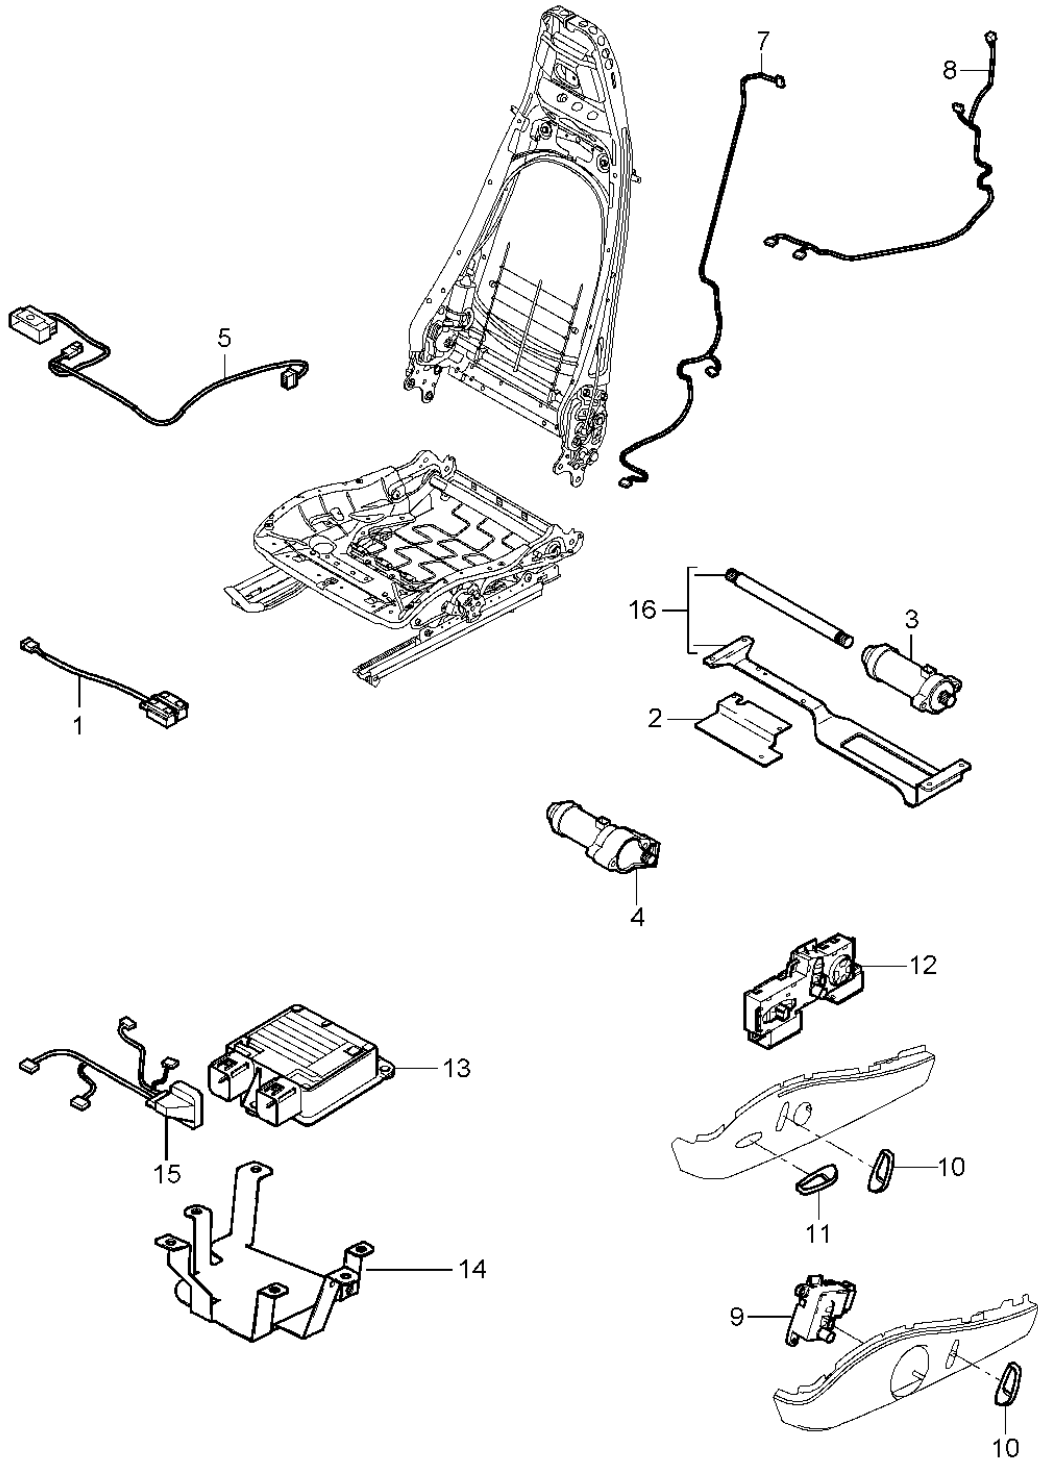

Model: 997T07

Model life 2007>>2009

Model: 997T07 Model life 2007>>2009

Pos	Part Number	Description	Remark	Qty	Model
1	997 613 725 00	Wiring looms Switch Control units sports seat Comfort seat		1	PR:377
(1)	997 613 725 00 V05	Switch Galvano silver		1	PR:378
	997 613 726 00	Switch Seat adjuster		1	PR:378
2	997 613 726 00 V05	Galvano silver		1	PR:377,378
	997 521 343 00	Bracket for compressor		1	PR:377,378
3	997 624 332 00	Electric motor Electric motor Seat adjuster		1	PR:537,538
(3)	997 624 332 00	Lengthways Memory Electric motor Seat adjuster		1	PR:537,538
4	997 624 333 00	Height adjustment Memory Electric motor Seat adjuster		1	PR:537,538
5	997 612 682 01	Tilt angle Memory Wire set		1	PR:375,376
(5)	997 612 657 00	Trim for switch Wire set Seat		1	PR:541
(5)	997 612 659 00	Standard seat Vented D - MJ 2009>> Wire set Seat		1	PR:437,438, 541
7	997 612 692 00	Electric Vented D - MJ 2009>> Wire set Lumbar support		1	PR:377,537
7	997 612 692 00	Memory D >> - MJ 2007 Wire set Lumbar support		1	PR:378,538
7	997 612 692 01	Memory D >> - MJ 2007 Wire set Lumbar support		1	PR:377,537
7	997 612 692 01	Memory D - MJ 2008>> Wire set Lumbar support		1	PR:378,538
8	997 612 685 01	Memory D - MJ 2008>> Wire set backrest		1	PR:377
(8)	997 612 686 01	without: Memory Wire set backrest		1	PR:378
9	997 613 713 00	without: Memory switch for seat adjustment also use:	left 997 521 631 02 (V05)	1	PR:375