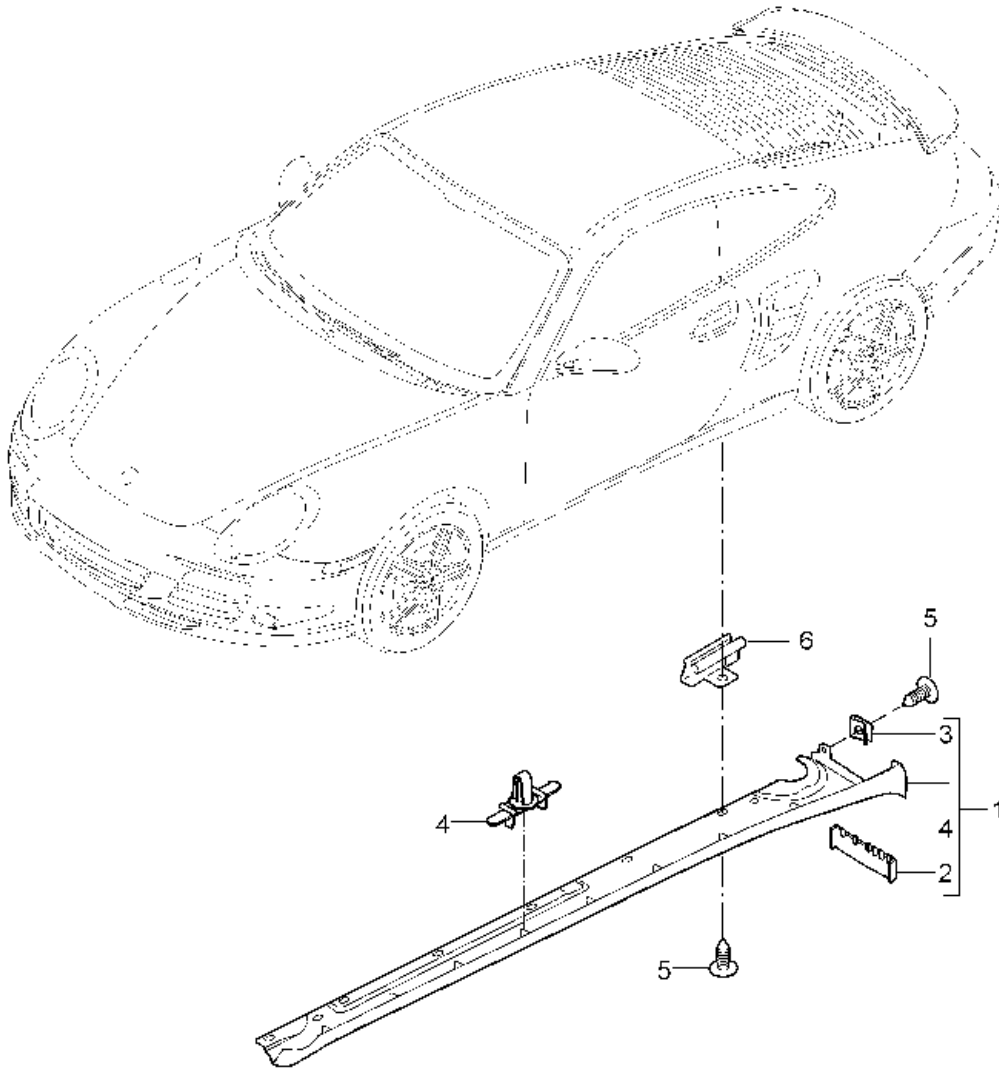

Model: 997T07

Model life 2007>>2009

Model: 997T07 Model life 2007>>2009

Pos	Part Number	Description	Remark	Qty	Model
1	997 504 363 00	Side member trim	left	1	TURBO
	997 504 363 00 01C	Side member trim Satin black			
(1)	997 504 364 00	Side member trim	right	1	TURBO
	997 504 364 00 01C	Side member trim Satin black			
(1)	997 504 363 80	Side member trim	left	1	GT2
		D - MJ 2008>>			
	997 504 363 80 01C	Side member trim Satin black			
(1)	997 504 364 80	Side member trim	right	1	GT2
		D - MJ 2008>>			
	997 504 364 80 01C	Side member trim Satin black			
1	997 504 981 00	Side member trim	left	1	TURBO PR:XAJ
	997 504 981 00 G2X	Side member trim primed			
(1)	997 504 982 00	Side member trim	right	1	TURBO PR:XAJ
		D - MJ 2008>>			
	997 504 982 00 G2X	Side member trim primed			
1	997 504 981 82	Side member trim	left	1	PR:XAJ
		D - MJ 2008>>			
1	997 504 982 82	Side member trim	right	1	PR:XAJ
		primed D - MJ 2008>>			
2	997 504 863 00	Rubber lip	left	1	TURBO
		Side member trim			
	997 504 863 00 01C	Side member trim Satin black			
(2)	997 504 864 00	Rubber lip	right	1	TURBO
		Side member trim			
	997 504 864 00 01C	Side member trim Satin black			
2	997 504 863 80	Rubber lip	left	1	GT2
		Side member trim			
		D - MJ 2008>>			
	997 504 863 80 01C	Side member trim Satin black			
(2)	997 504 864 80	Rubber lip	right	1	GT2
		Side member trim			
		D - MJ 2008>>			
	997 504 864 80 01C	Side member trim Satin black			
3	999 507 795 09	panel nut		4	
		ST 4,8			
4	999 507 986 40	Retaining clip		18	
		Side member trim			
		9,0 x 1,5			
5	999 073 231 09	panel screw		24	
		st 4,8 x 16			
6	999 507 640 09	U-clip		18	