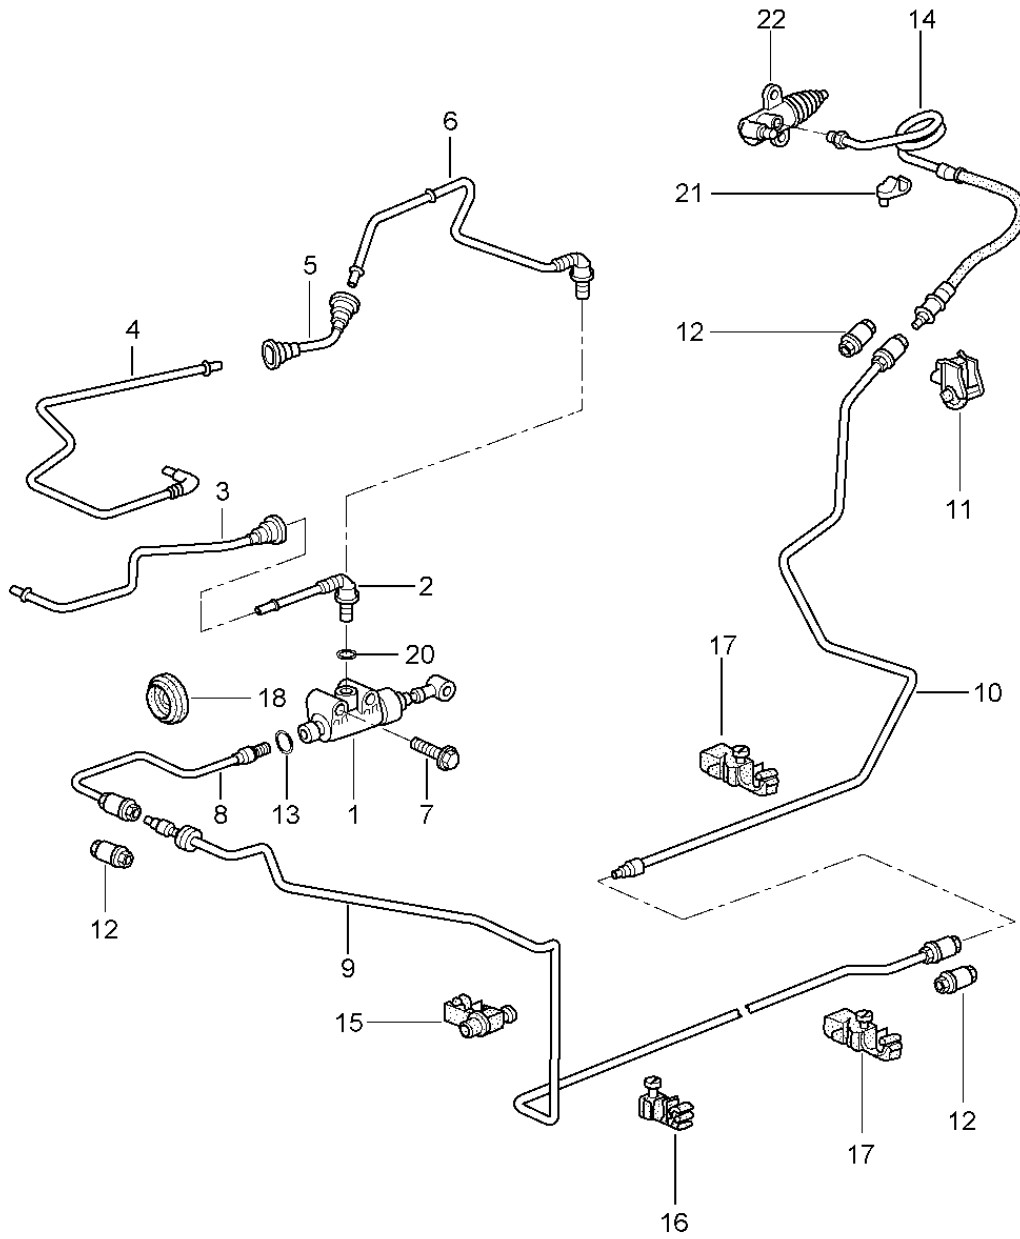

Model: 997T07

Model life 2007>>2009