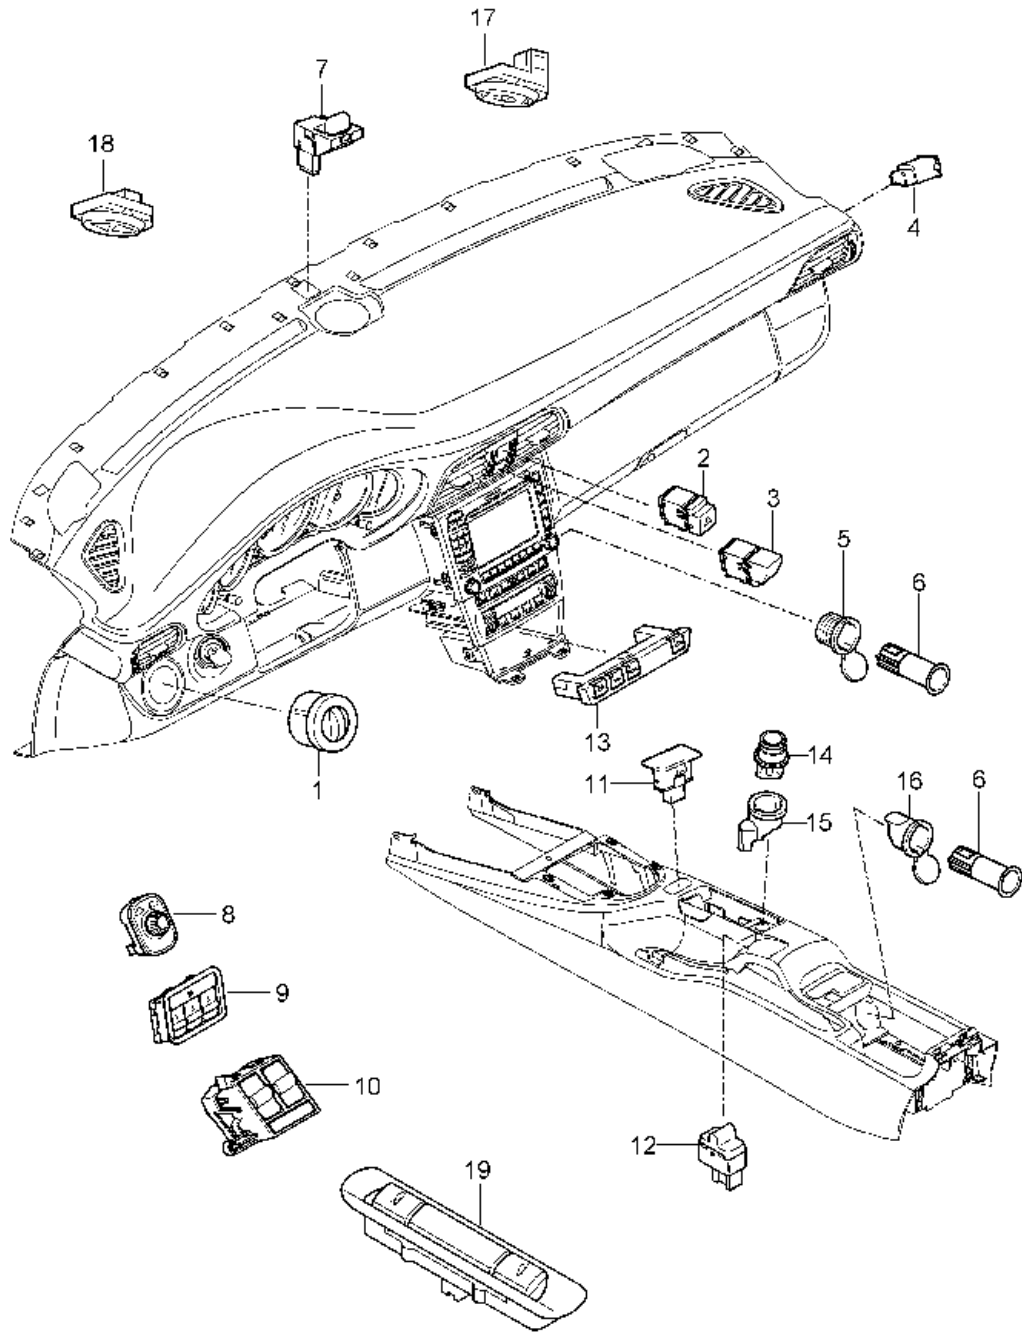

Model: 997T07

Model life 2007>>2009