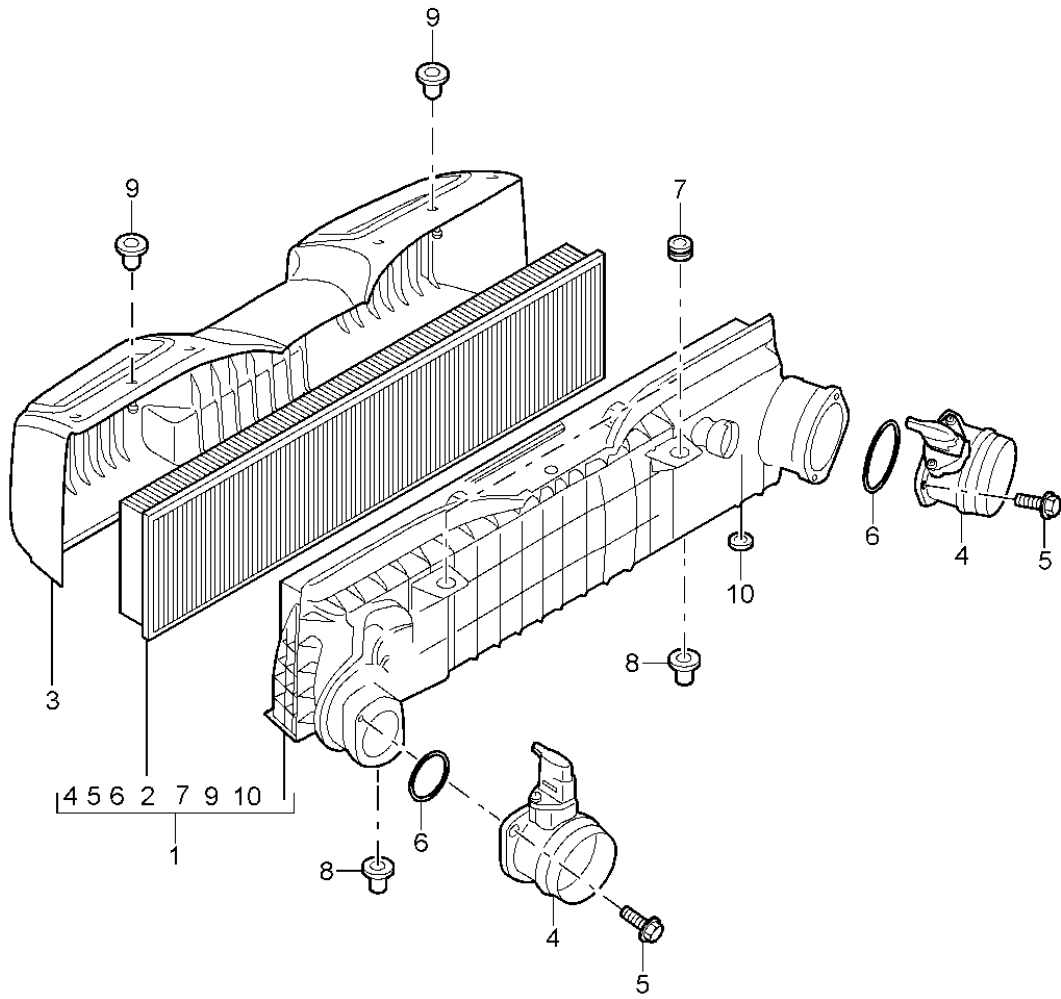

Model: 997T07

Model life 2007>>2009

Model: 997T07

Model life 2007>>2009

Pos	Part Number	Description	Remark	Qty	Model
1	997 110 021 73	Air filter		1	9770
(1)	997 110 021 74	Air filter D - MJ 2007>> - MJ 2007		1	
2	997 110 131 73	Air filter element		1	
(2)	997 110 131 74	Air filter element D - MJ 2008>>		1	
3	997 110 122 74	Air filter		1	
(3)	997 110 122 76	Air filter D - MJ 2007>> - MJ 2007		1	
(3)	997 110 122 91	Air filter D - MJ 2008>>		1	PR:101
4	997 606 125 00	Air mass meter		2	
5	999 919 160 07	fillister hd. bolt 5 X 20		8	
6	999 701 089 40	O-ring		1	
7	999 702 246 40	Grommet 12,0 X 17,0 X 3		2	
8	999 703 478 40	bush		1	
9	997 110 239 00	Support		4	
10	997 110 238 00	Stop buffer		3