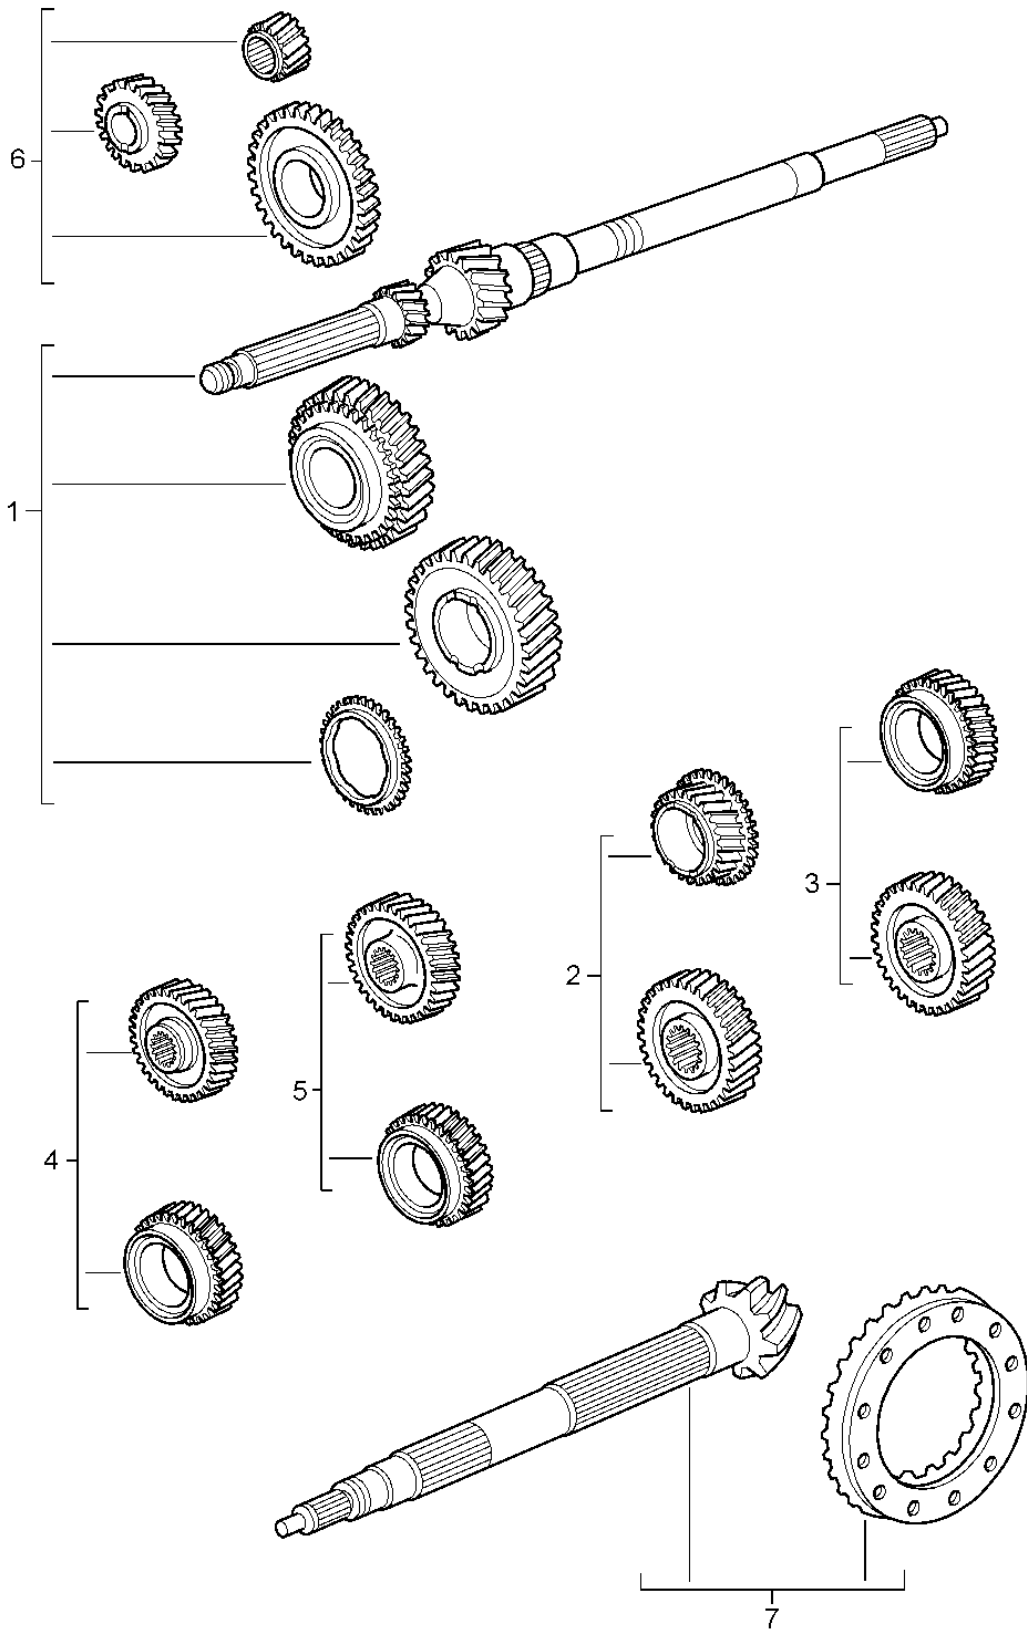

Model: 997T07

Model life 2007>>2009

Model: 997T07

Model life 2007>>2009

Pos	Part Number	Description	Remark	Qty	Model
1	997 302 901 50	Gear wheel sets gear set 1st / 2nd gear 1st gear Z = 42 : 11 2nd gear Z = 47 : 22		1	G9750
2	997 302 953 50	gear set 3rd gear Z = 40 : 27		1	
3	997 302 954 50	gear set 4th speed Z = 39 : 33		1	
4	997 302 955 50	gear set 5th gear Z = 37 : 38		1	
5	997 302 956 50	gear set 6th gear Z = 34 : 43		1	
6	997 302 907 50	gear set Reverse gear		1	
7	997 302 911 50	pinion gear set		1