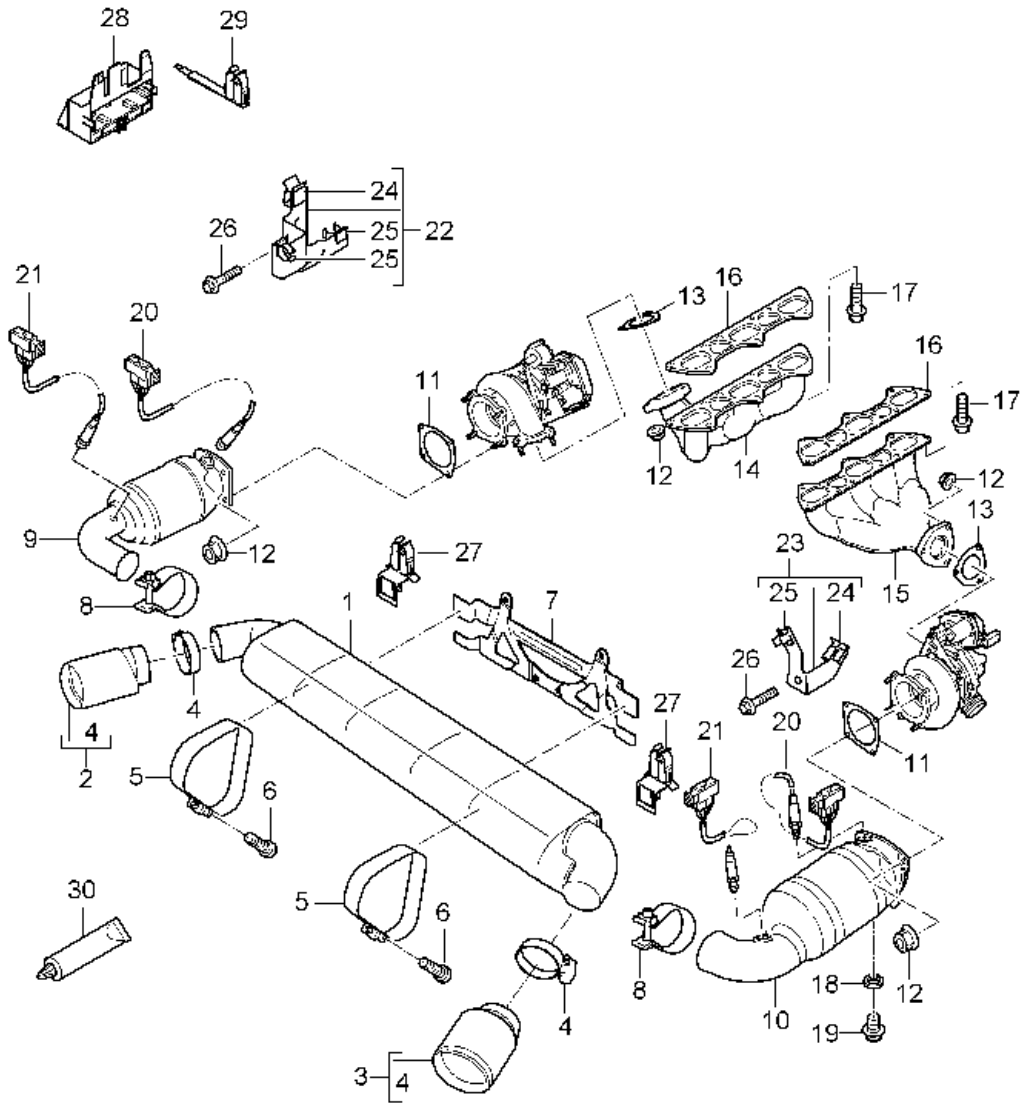

Model: 997T07

Model life 2007>>2009

Pos	Part Number	Description	Remark	Qty	Model
32	997 606 128 02	Lambda probe in front of Catalytic converter		2	
33	997 606 138 02	Lambda probe After Catalytic converter		2	
34	000 043 207 07	grease for oxygen sensor		1	
35	997 606 169 02	Holder for lambda probe Line	left	1	
36	997 606 167 00	Holder for lambda probe Line	right	1	
37	999 651 394 40	Cable holder 6,0 Line		2	
38	999 651 392 07	Cable holder 9,5 - 10,5 Line		3	
39		Lambda probe Torx screw M 6 X 20		2	
40	997 606 151 01	Holder for lambda probe Line	see illustration, item: 103-010,18	2	
41	997 606 107 02	Holder for lambda probe Connector		2	
42	997 606 108 00	Clip Line Lambda probe		2	

Model: 997T07

Model life 2007>>2009