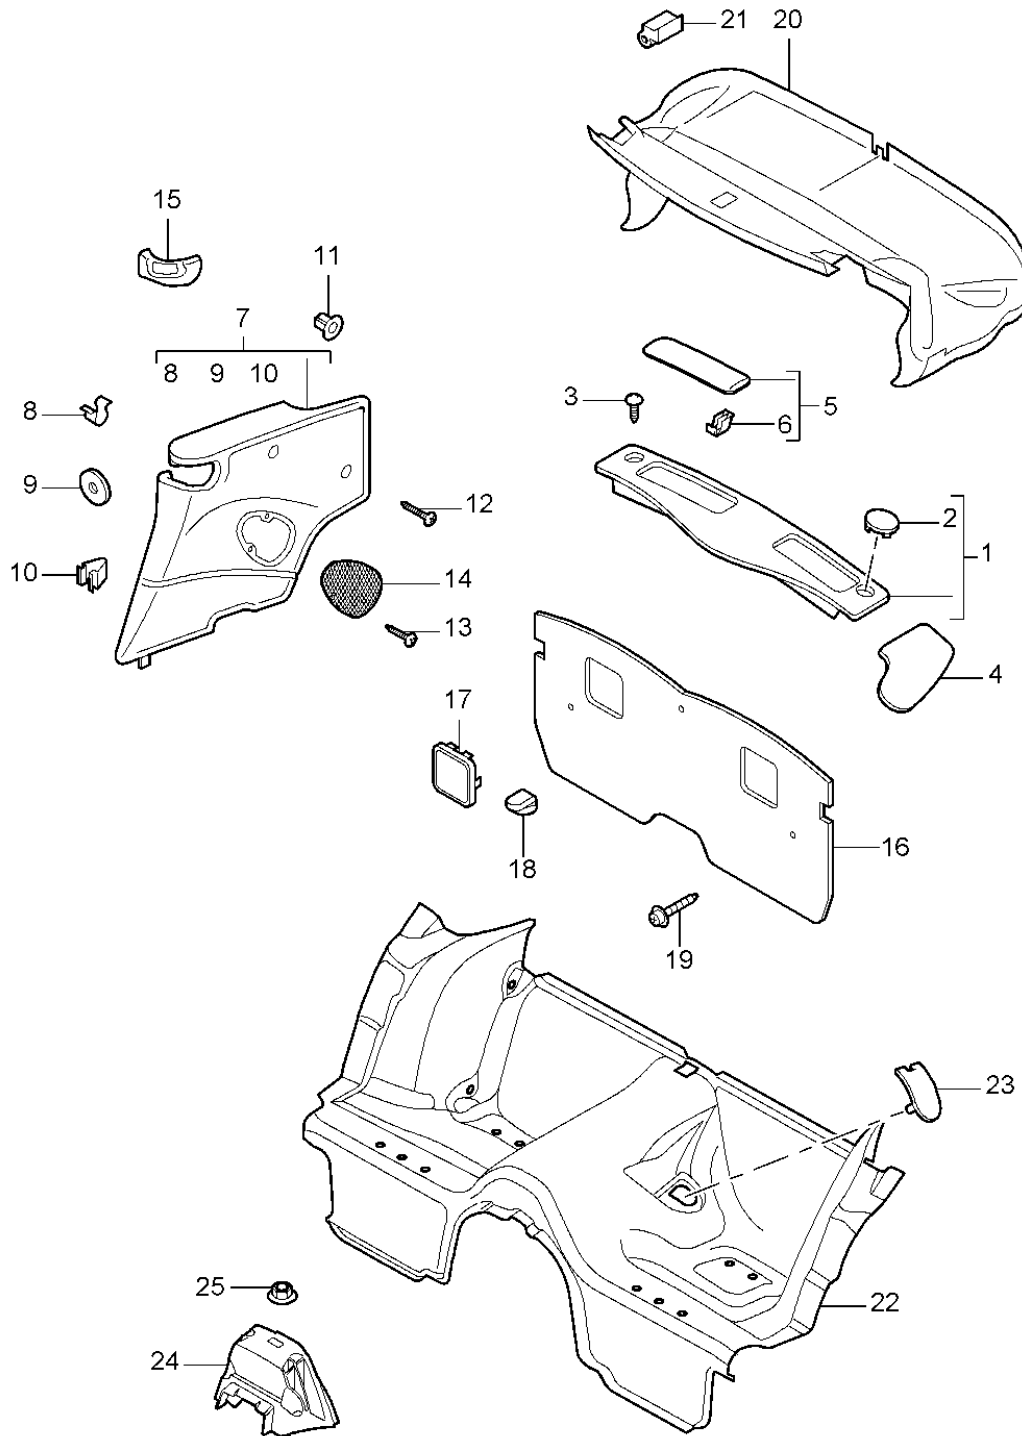

Model: 997T07

Model life 2007>>2009