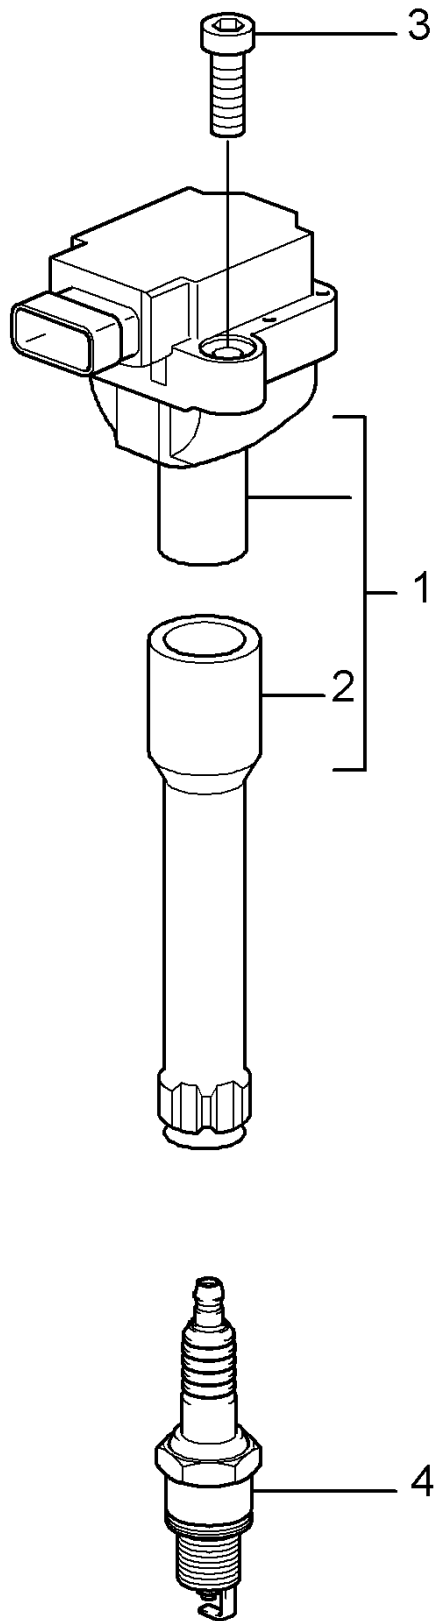

Model: 997T07

Model life 2007>>2009

Model: 997T07

Model life 2007>>2009

Pos	Part Number	Description	Remark	Qty	Model
1	997 602 104 00	Ignition system ignition coil with spark plug connector		1	
(1)	997 602 104 02	ignition coil with spark plug connector		5	
			900 385 025 01	10	
		also use:			
2	996 602 105 00	spark plug connector		6	
3	900 387 008 01	Socket head bolt M 6 X 25		2	
(3)	900 385 025 01	Torx screw M 6 X 40		10	
4	999 170 103 90	Spark plug FR6 DPP332		6	9770