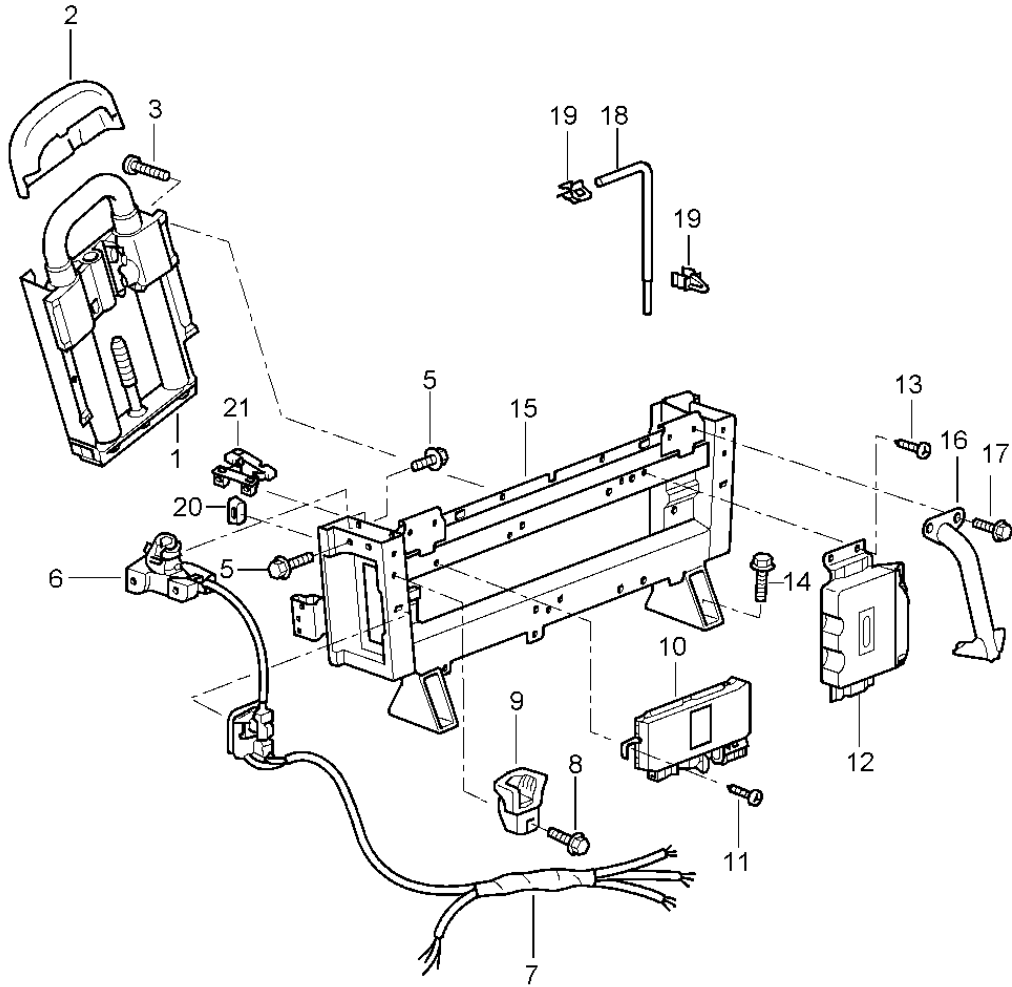

Model: 997T07

Model life 2007>>2009

Model: 997T07

Model life 2007>>2009

Pos	Part Number	Description	Remark	Qty	Model
(1)	997 580 021 02	roll bar		2	
2	996 580 191 01	Cassette		2	
3	900 067 394 01	Cover		12	
4	996 561 175 01	Socket head bolt		1	
		Flap for soft top box			
		see illustration:	811-011		
5	900 378 173 01	Hexagon bolt		6	
6		Support		2	PR:550
		see illustration:	811-016		
(6)	996 561 654 04	Support	right	1	
7	997 612 696 00	Wire set		1	
8	999 217 166 01	Hexagon bolt		2	
		M10 X 55			
9	996 561 463 02	Guide	left	1	
(9)	996 561 464 02	Guide	right	1	
10	997 618 111 03	Control unit for		1	
		convertible roof controls			
11	999 073 060 02	panel screw		X	
12		Control unit		X	
		- dme -			
		see illustration:	901-003		
13	999 073 228 09	panel screw		X	
14	999 385 006 01	Outer hexagon round screw		4	
15	997 580 311 03	Support frame		1	
16	997 580 331 02	Support	left	1	
(16)	997 580 332 02	Support	right	1	
17	900 385 097 01	Torx screw		X	
		BM10 X 35			
18	999 571 079 03	screwdriver		1	
19	999 507 633 40	Clip		2	
20	997 561 457 00	Sleeve		2	
21	996 561 297 00	Insert	left	1	
(21)	996 561 298 00	Insert	right	1	
22	999 650 176 40	Clip		3	
		for			
		Connector housing			
23	996 610 126 00	bracket for relay bracket		1	
		Relay carrier 2			
24	996 610 128 00	Retaining clip		1	
		Relay carrier 2