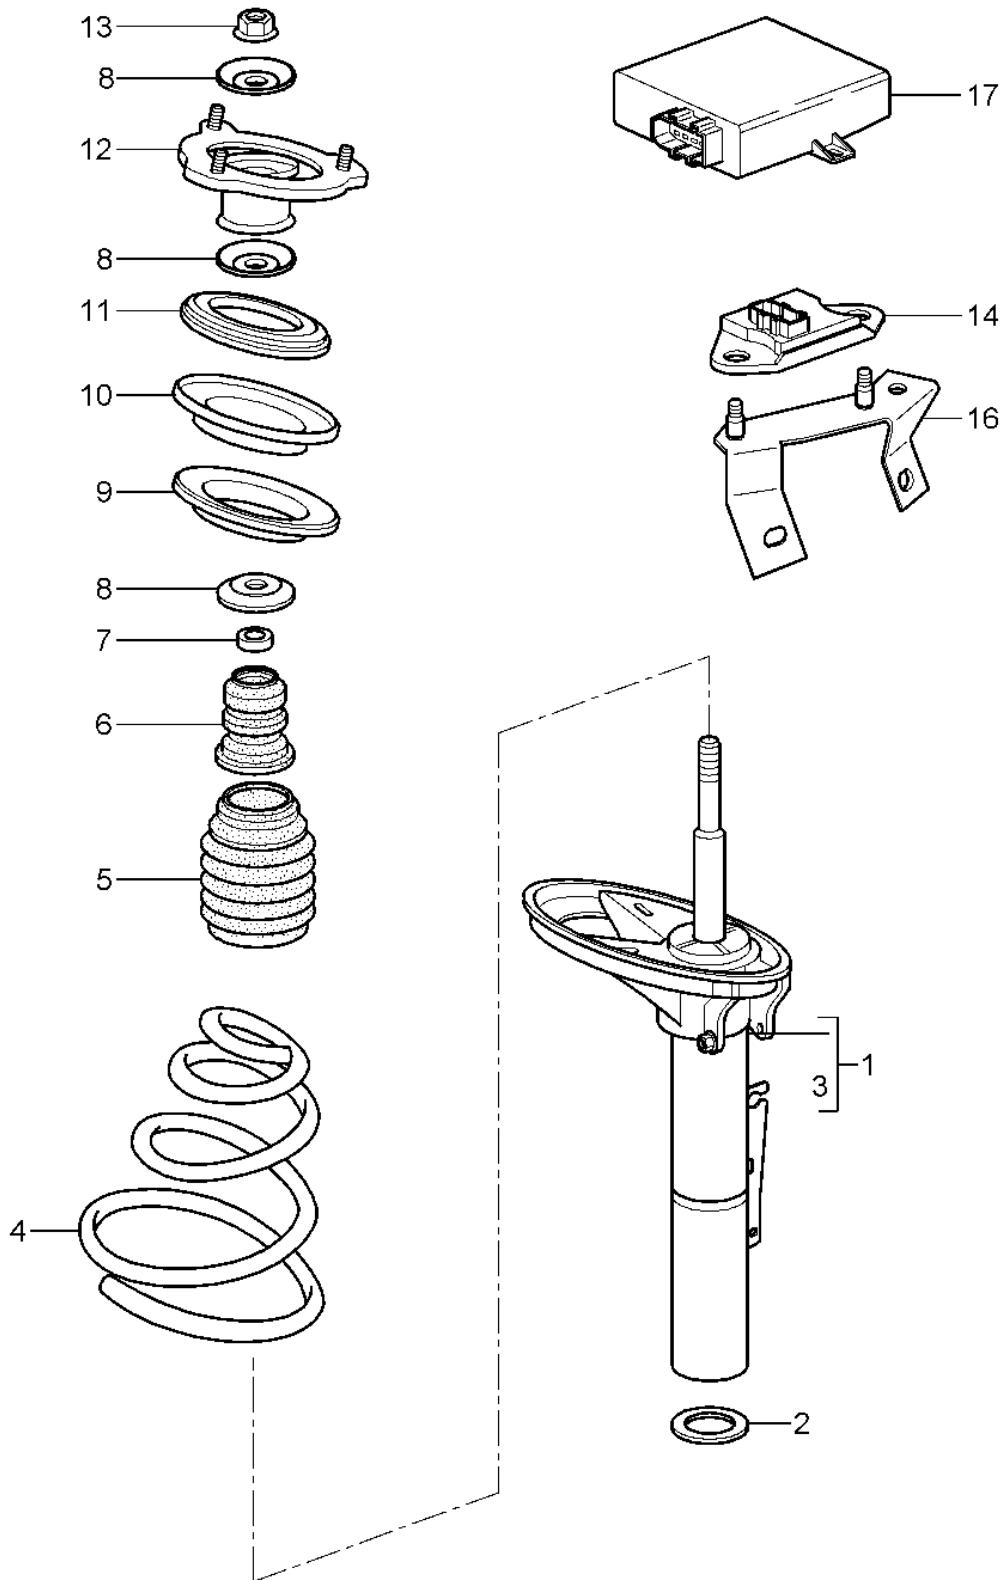

Model: 997T07

Model life 2007>>2009

Pos	Part Number	Description	Remark	Qty	Model
		Drive shaft			TURBO
1	997 349 038 01	Drive shaft		2	
(2)	999 084 641 02	Locknut M 22 X 1,5		2	
3	900 067 073 09	Socket head bolt M 8 X 45		12	
(3)	900 067 073 02	Discontinued part Socket head bolt M 8 x 45		12	
(4)	996 349 191 01	Spacer Discontinued part		6	
(4)	9P1 407 306	Spacer		6	
5	996 349 293 00	Dust bellows		2	
-	996 349 959 00	Bellow support for Dust bellows		2	
6	997 349 957 00	Clip		2	
7	996 349 257 03	Clip		2	
8	996 349 030 00	Joint		2	
9	900 041 011 01	Securing ring		2	
10	996 349 267 00	End cap Discontinued part		2	
10	996 349 267 01	End cap		2	
11	000 043 110 01	Grease 1 100-gramme tube		X	
(11)	000 043 205 36	sealant Drive shaft 1 100-gramme tube		X	
12	996 349 257 00	Clip		2	
13	996 349 291 00	Dust bellows		2	
14	996 349 257 01	Clip		2	
15	997 349 269 00	protective ring		2	

Model: 997T07

Model life 2007>>2009