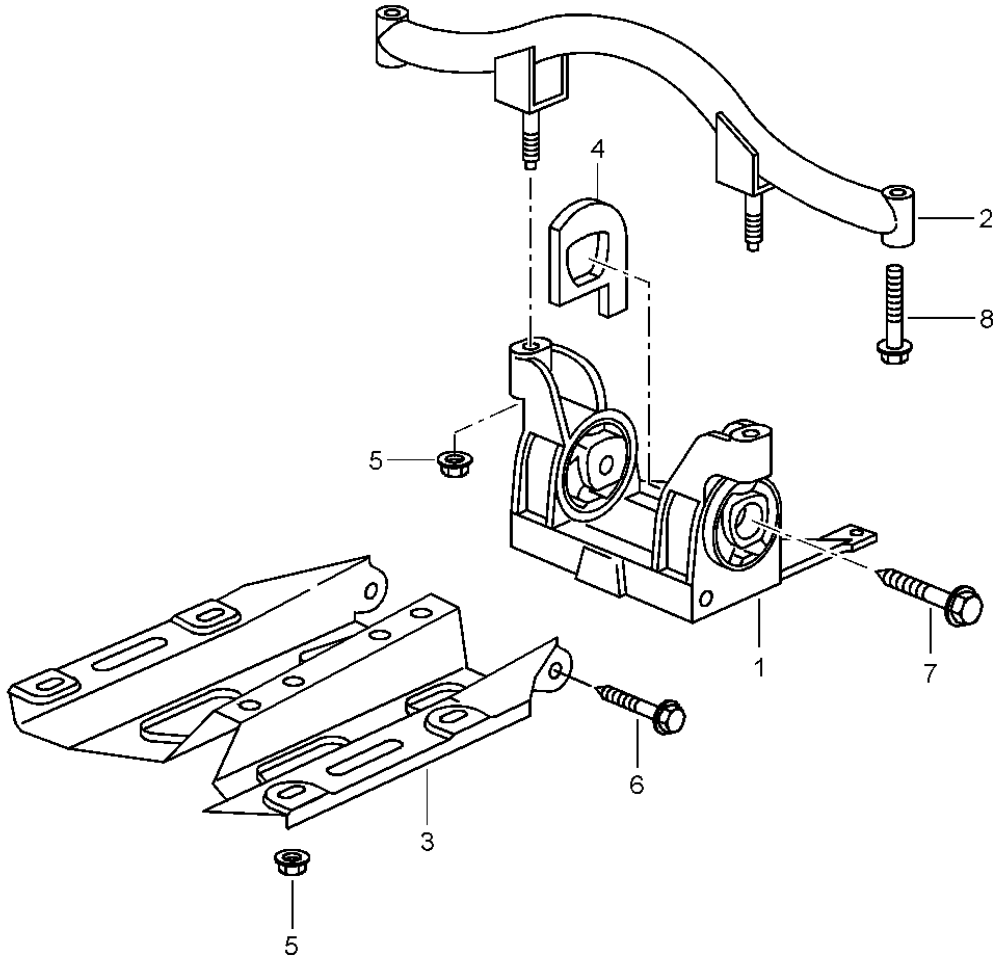

Model: 997T07

Model life 2007>>2009

Pos	Part Number	Description	Remark	Qty	Model
-		Front axle differential Coupling Individual parts			
1	997 337 041 50	Support		1	
2	999 707 455 40	O-ring 123 X 3		1	
3	900 385 141 01	Torx screw M 8 X 40		5	
5	997 337 825 00	Socket head bolt M 8 X 25		2	
6	997 332 309 00	Drive flange		2	
7	996 332 311 00	snap ring 20 X 2,5		2	
8	999 113 454 40	Shaft oil seal 40 X 60 X 9		2	
9	900 124 013 01	sealing plug M 18 X 1,5		2	
10	900 124 014 01	Oil filler screw sealing plug M 18 X 1,5		2	
11	014 301 485	drain plug Cap for venting the gearbox breather assy. 17 X 13,5		1	
12	997 606 303 00	Temperature sensor		1	
13	997 337 071 00	Vent hose		1	
14	999 507 339 01	cable terminal		4	
15	000 043 303 00	Transmission fluid for Coupling 1 LTR. Container		1	
16		Transmission fluid Front axle differential see illustration:	302-000		

Model: 997T07

Model life 2007>>2009