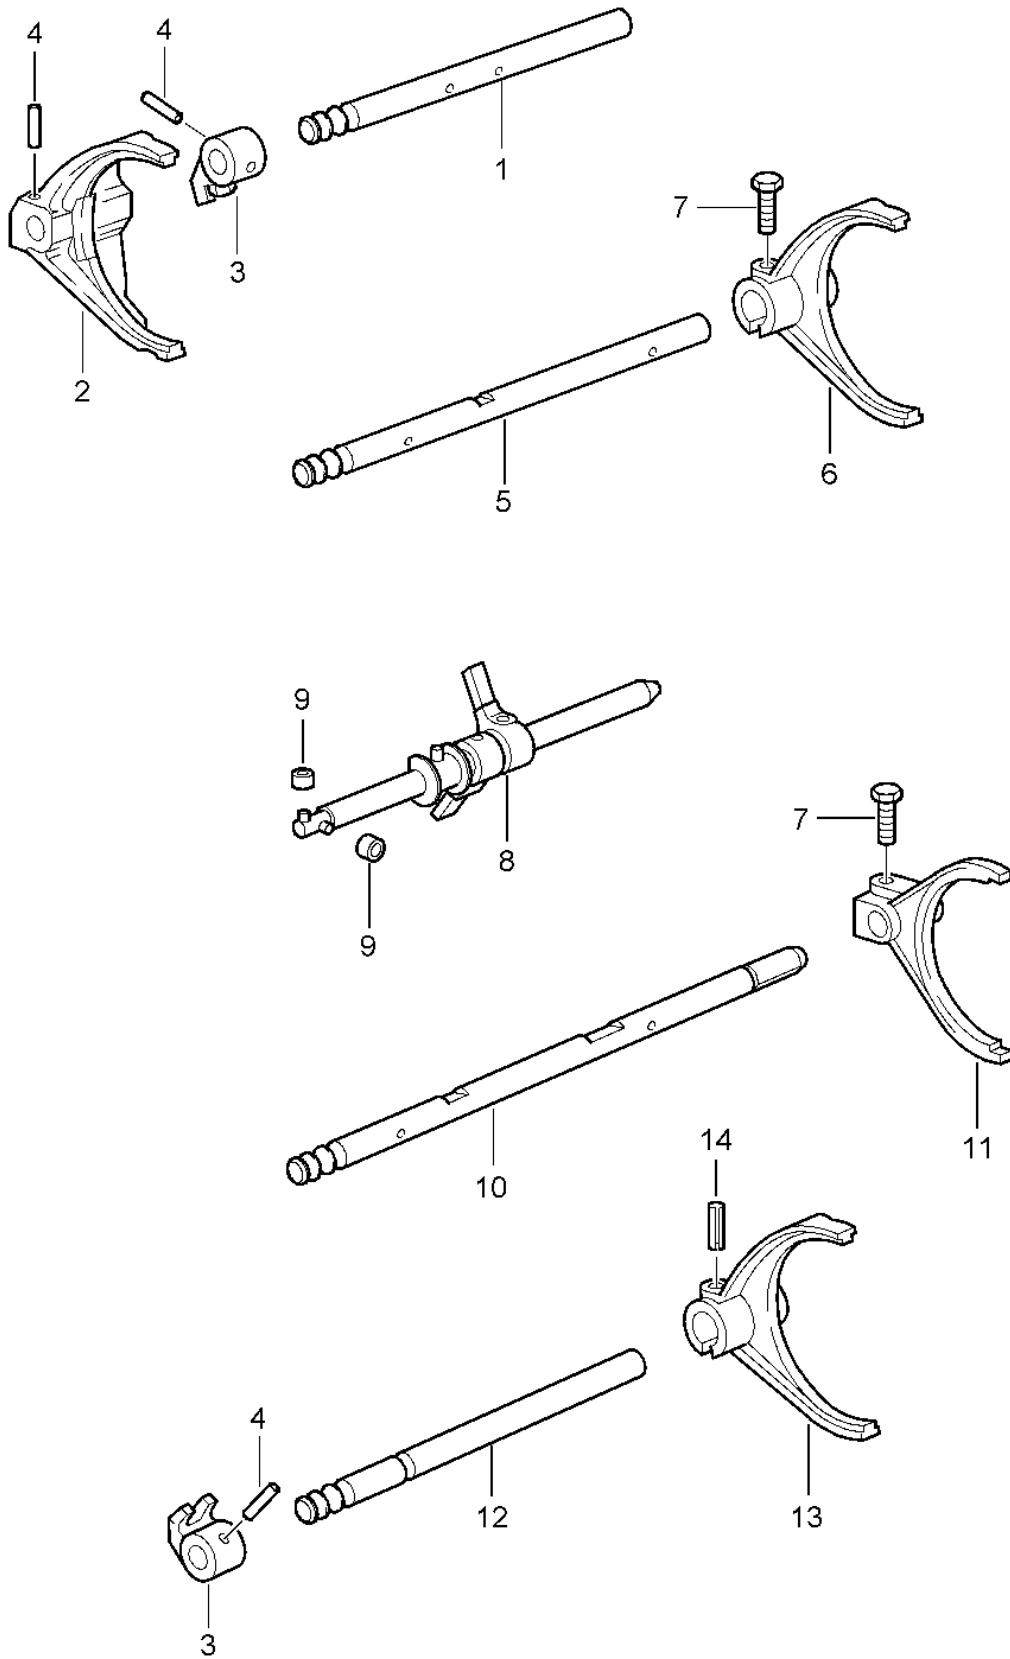

Model: 997T07

Model life 2007>>2009

Model: 997T07

Model life 2007>>2009

Pos	Part Number	Description	Remark	Qty	Model
		selector shaft Selector fork shift rod			G9750
1	997 303 103 50	selector shaft		1	
2	997 303 113 50	3rd/4th gear Selector fork 3rd/4th gear		1	
3	996 303 121 50	Follower		2	
4	900 309 008 00	spring pin 6 X 24		3	
5	997 303 106 50	selector shaft 5th gear and 6th gear		1	
6	997 303 116 50	Selector fork 5th gear and 6th gear		1	
7	999 217 036 01	Hexagon bolt M 8 X 30		2	
8	997 303 021 50	shift rod		1	
9	996 303 403 00	roller 10 X 5 X 3		4	
10	997 303 105 50	selector shaft Reverse gear		1	
11	997 303 115 50	Selector fork Reverse gear		1	
12	997 303 101 50	selector shaft 1st / 2nd gear		1	
13	997 303 111 50	Selector fork 1st / 2nd gear		1	
14	900 095 017 01	spring pin 5,0 X 24		2	
-	996 303 142 50	locking piece Short		2