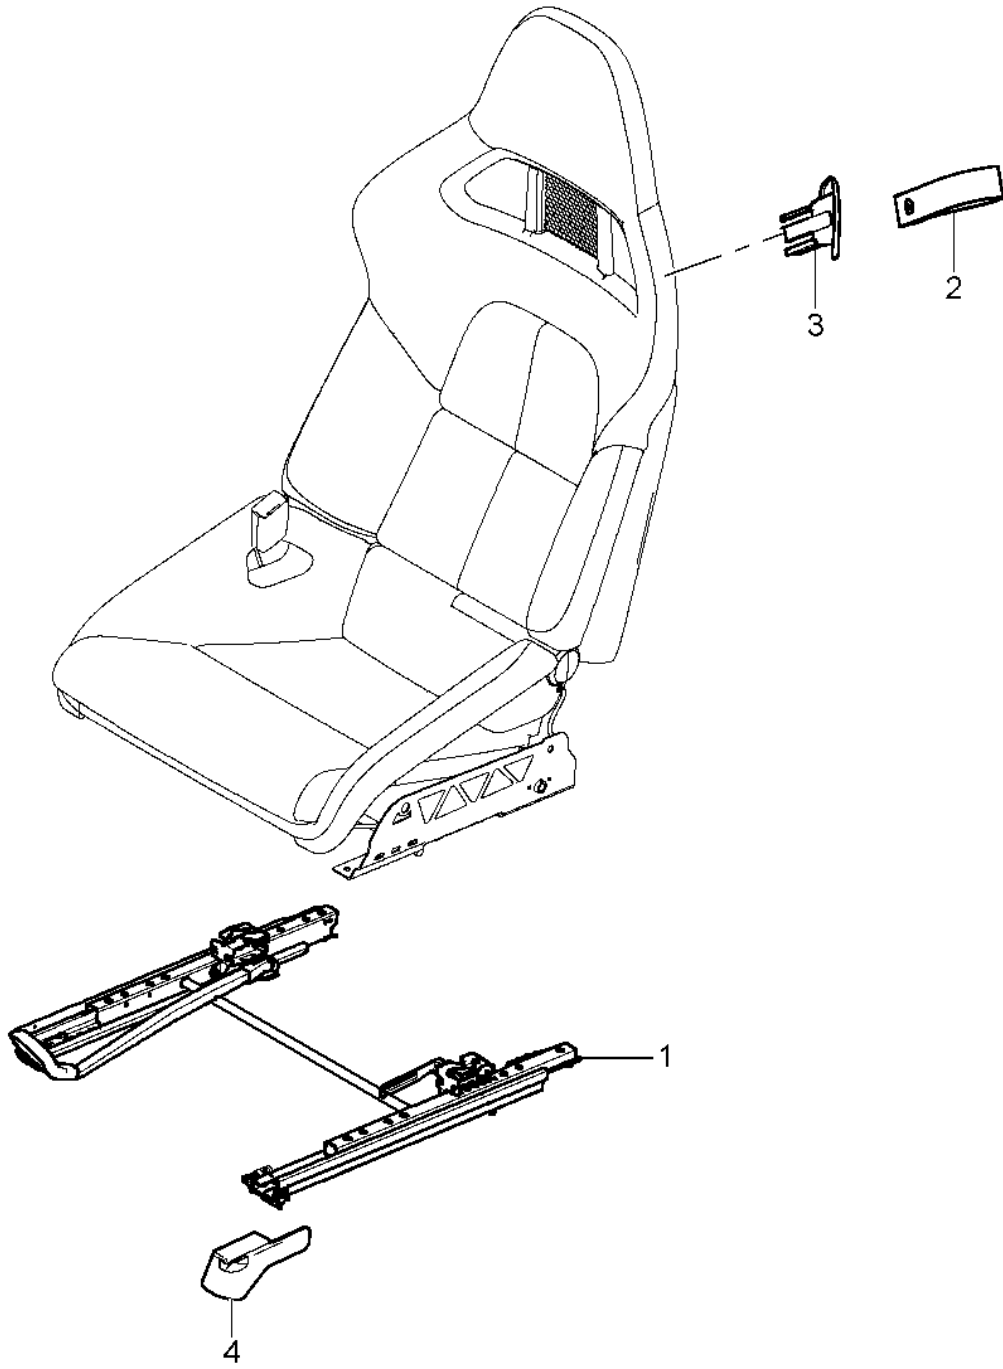

Model: 997T07

Model life 2007>>2009