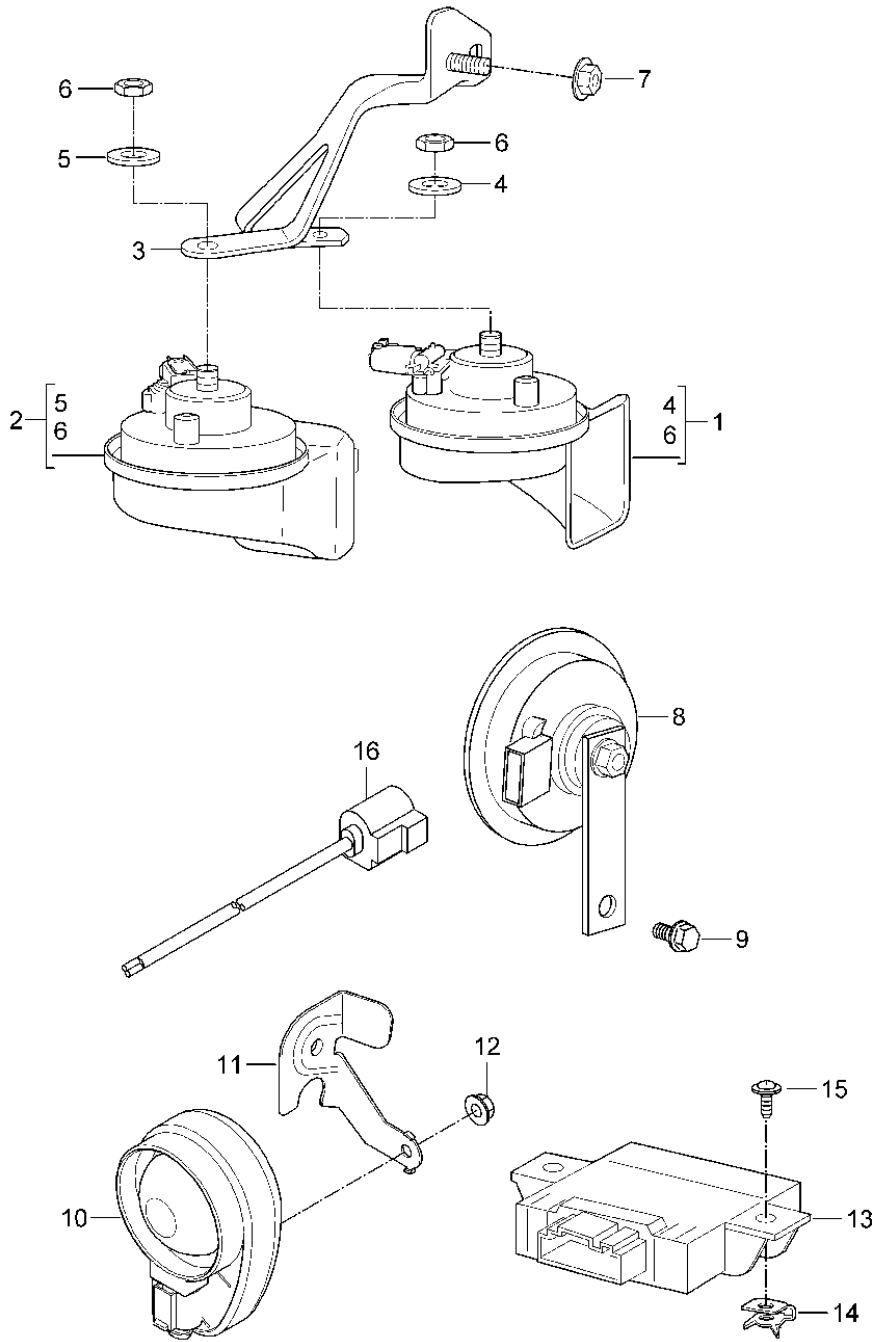

Model: 997T07

Model life 2007>>2009

Model: 997T07 Model life 2007>>2009

Pos	Part Number	Description	Remark	Qty	Model
1	997 635 206 03	Fanfare Signal horn alarm system		1	
1	997 635 206 04	Fanfare High-pitched Discontinued part		1	
1	997 635 216 00	Fanfare High-pitched No longer use the part here		1	
-	997 612 947 00	Adapter cable see Technical information GR.9 NR.100/13 KD-NR.9050		1	
2	997 635 205 03	Fanfare Low-pitched Discontinued part		1	
2	997 635 205 04	Fanfare Low-pitched No longer use the part here		1	
(2)	997 635 215 00	Fanfare Low-pitched see Technical information GR.9 NR.100/13 KD-NR.9050		1	
-	997 612 947 00	Adapter cable see Technical information GR.9 NR.100/13 KD-NR.9050		1	
3	997 635 150 04	Bracket for fanfare Discontinued part		1	
3	997 635 150 05	Bracket for fanfare		1	
4		Washer High-pitched		1	
5		Washer Low-pitched		1	
6	900 034 001 03	Nut M 8 D - MJ 2007>> - MJ 2007 Discontinued part		2	
6	900 034 001 04	Nut M 8		2	
7	900 377 003 03	Hexagon nut M 8		1	
8	996 637 117 03	Signal horn for alarm system		1	
8	996 637 117 05	Signal horn for alarm system Replacement for 996.637.117.03		1	
9	900 075 459 01	Bolt with washer use if required:	9P1 998 003 A	1