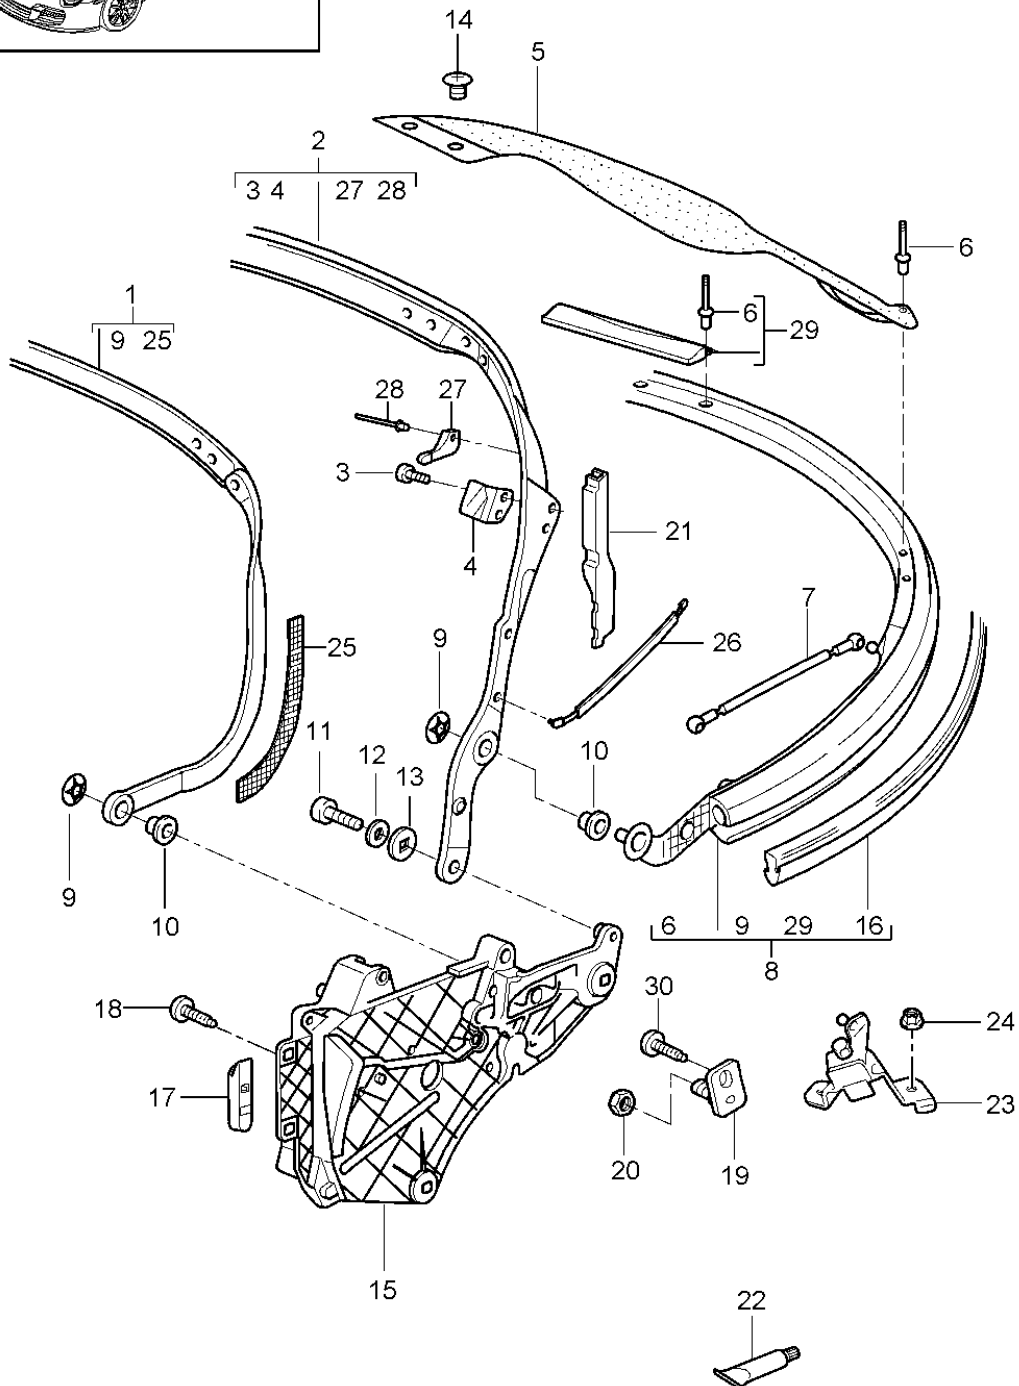

Model: 997T07

Model life 2007>>2009