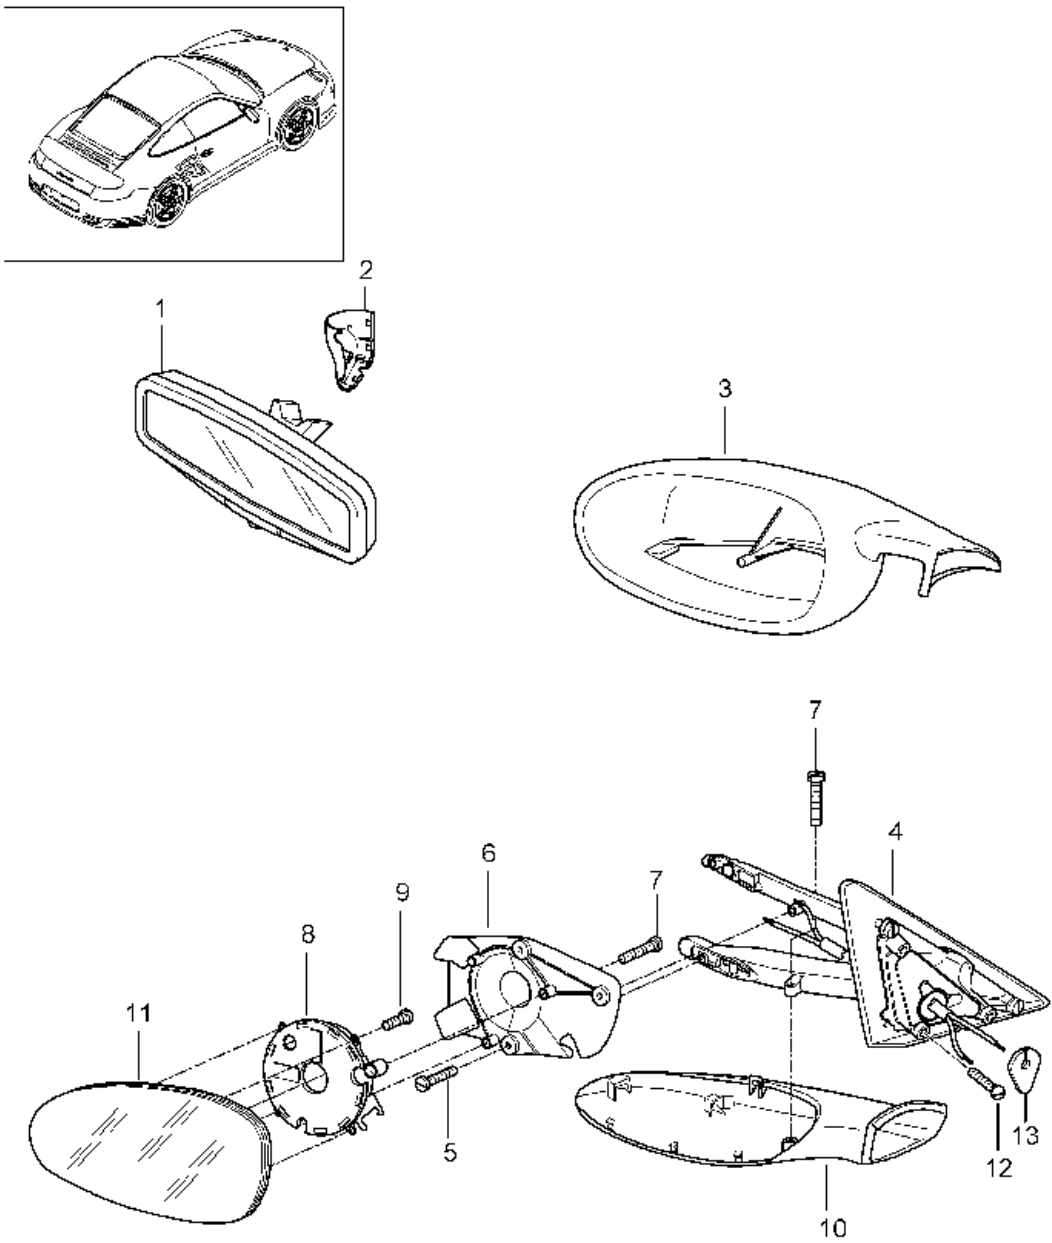

Model: 997T07

Model life 2007>>2009

Pos	Part Number	Description	Remark	Qty	Model
19	900 378 222 09	Airbag Hexagon bolt M 6 X 16		4	
20	999 591 850 01	panel nut ST 4,2		X	
21	999 591 951 03	panel nut ST 4,2		X	

Model: 997T07

Model life 2007>>2009