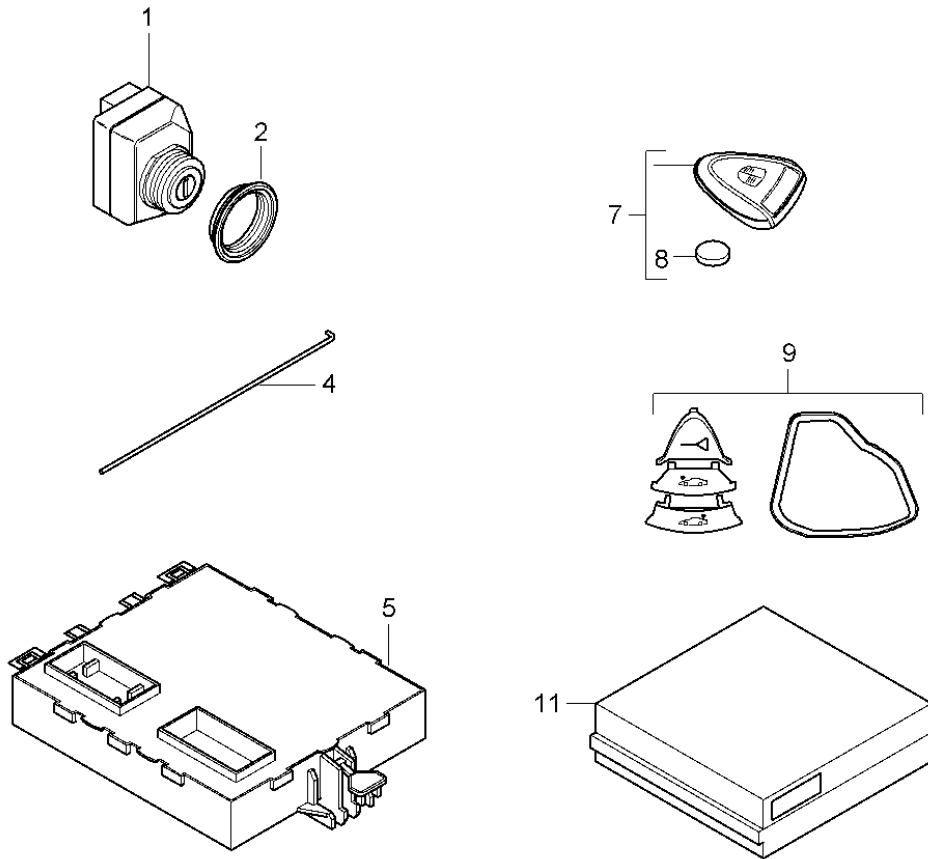

Model: 997T07

Model life 2007>>2009

Model: 997T07

Model life 2007>>2009

Pos	Part Number	Description	Remark	Qty	Model
1	997 618 159 04	Control units Ignition/starter switch PORSCHE ACCES SYSTEM Control unit		1	
2	997 618 759 00	Ignition/starter switch Nut		1	
-	997 618 361 00	Cover Release		1	
4	970 618 761 00	Handheld transmitter Emergency operation Release		1	
5	997 618 171 14	Ignition/starter switch Control unit for central locking PORSCHE ACCESS SYSTEM D - MJ 2007>> - MJ 2007 Discontinued part		1	PR:534
5	997 618 171 15	Control unit for central locking PORSCHE ACCESS SYSTEM		1	PR:534
5	997 618 171 15	Control unit for central locking PORSCHE ACCESS SYSTEM D - MJ 2009>> - MJ 2009		1	PR:524
5	997 618 172 14	Control unit for central locking PORSCHE ACCESS SYSTEM D - MJ 2007>> - MJ 2007 Discontinued part		1	PR:535
5	997 618 172 15	Control unit for central locking PORSCHE ACCESS SYSTEM D >> - MJ 2008 Discontinued part		1	PR:535
5	997 618 172 16	Control unit for central locking PORSCHE ACCESS SYSTEM D >> - MJ 2008		1	PR:535
5	997 618 172 15	Control unit for central locking PORSCHE ACCESS SYSTEM D - MJ 2009>> - MJ 2009 Discontinued part		1	PR:525
5	997 618 172 16	Control unit for central locking PORSCHE ACCESS SYSTEM D - MJ 2009>> - MJ 2009		1	PR:525
-	997 612 053 00	Connecting line Aerial amplifier Control unit POS. 5 D >> - MJ 2008	1hd	1	PR:098,534
-	997 612 053 00	Connecting line Aerial amplifier Control unit POS. 5 D - MJ 2009>> - MJ 2009	1hd	1	PR:098,665
-	997 612 053 01	Connecting line Aerial amplifier Control unit POS. 5 D >> - MJ 2008	1hd	1	PR:098,535
-	997 612 053 01	Connecting line	1hd	1	PR:098,675