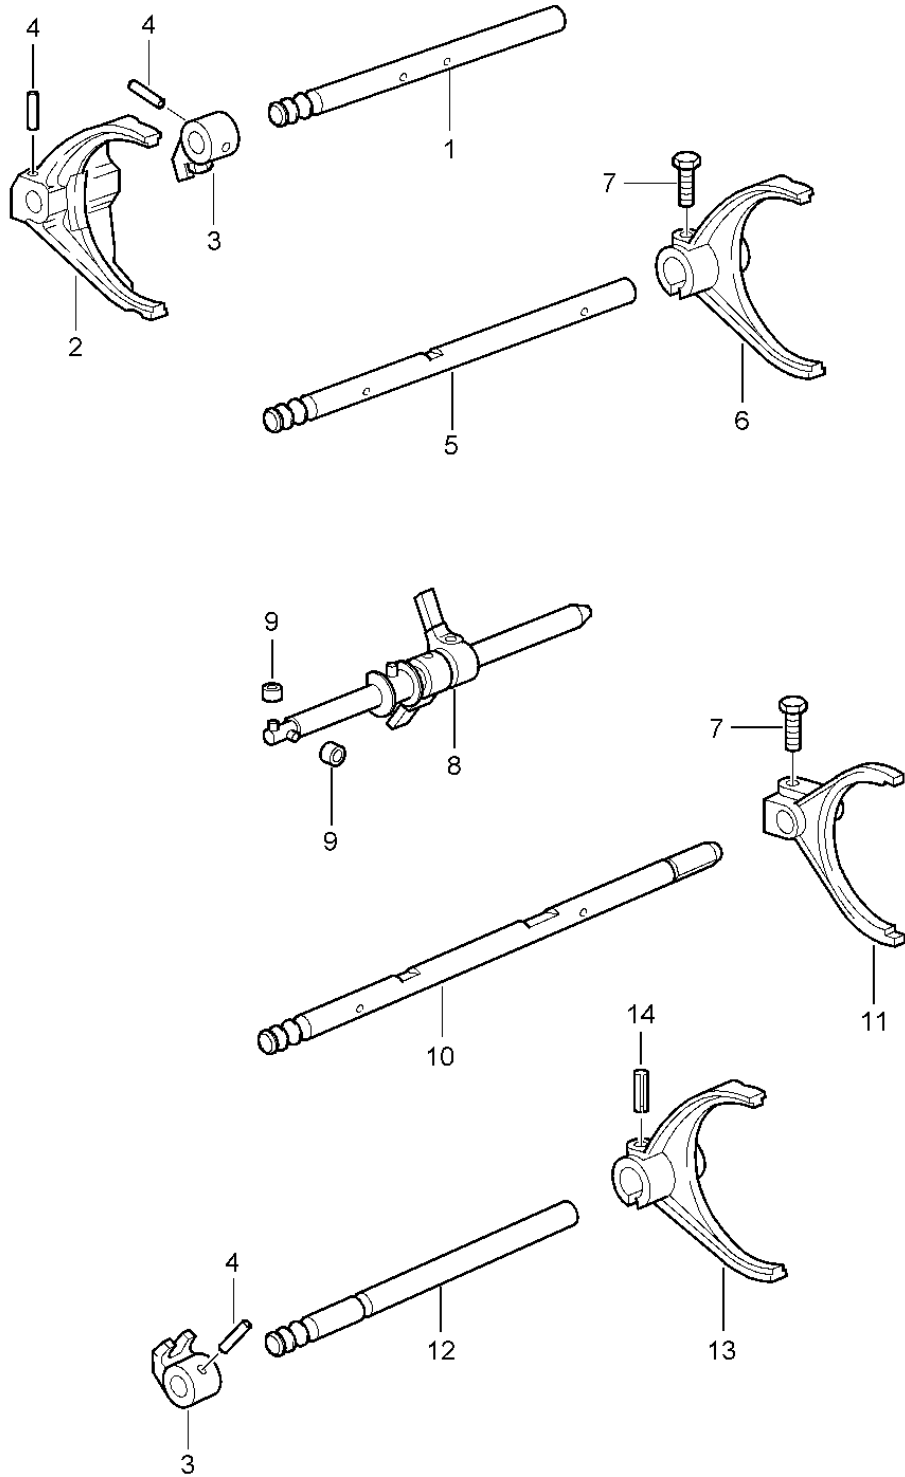

Model: 997T07

Model life 2007>>2009

Model: 997T07 Model life 2007>>2009

Pos	Part Number	Description	Remark	Qty	Model
-		selector shaft Selector fork shift rod			G9788
1	996 303 103 52	selector shaft 3rd/4th gear		1	
2	996 303 113 88	Selector fork 3rd/4th gear		1	
3	996 303 121 50	Follower		2	
4	900 309 008 00	spring pin 6 X 24		3	
5	996 303 106 51	selector shaft 5th gear and 6th gear		1	
6	996 303 116 50	Selector fork 5th gear and 6th gear		1	
7	999 217 036 01	Hexagon bolt M 8 X 30		2	
8	996 303 021 52	shift rod		1	
9	996 303 403 00	roller 10 X 5 X 3		4	
10	996 303 105 52	selector shaft Reverse gear		1	
11	996 303 115 50	Selector fork Reverse gear		1	
12	996 303 101 51	selector shaft 1st / 2nd gear		1	
13	996 303 111 51	Selector fork 1st / 2nd gear		1	
14	900 095 017 01	spring pin 5,0 X 24		2	
-	996 303 142 50	locking piece Short		2	
-	996 303 143 50	locking piece Intermediate piece		2