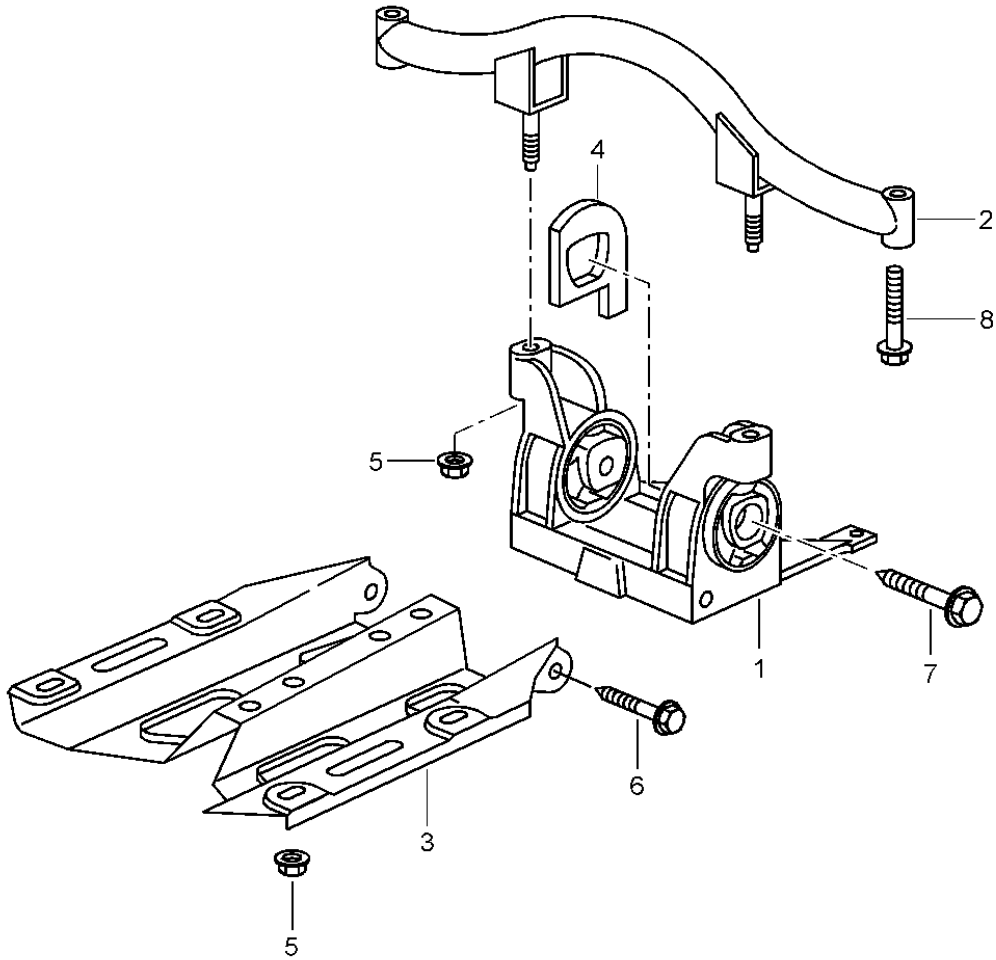

Model: 997T07

Model life 2007>>2009

Pos	Part Number	Description	Remark	Qty	Model
-		Front axle differential Coupling Individual parts			Z97.00
1	997 337 041 50	Support		1	
2	999 707 455 40	O-ring 123 X 3		1	
3	900 385 141 01	Torx screw M 8 X 40		5	
5	997 337 825 00	Socket head bolt M 8 X 25		2	
6	997 332 309 00	Drive flange		2	
7	996 332 311 00	snap ring 20 X 2,5		2	
8	999 113 454 40	Shaft oil seal 40 X 60 X 9		2	
9	900 124 013 01	sealing plug M 18 X 1,5		2	
10	900 124 014 01	Oil filler screw sealing plug M 18 X 1,5		2	
11	014 301 485	drain plug Cap for venting the gearbox breather assy. 17 X 13,5		1	
12	997 606 303 40	Temperature sensor		1	
12	997 606 303 00	No longer use the part here Temperature sensor		1	
13	997 337 071 00	Vent hose		1	
14	999 507 339 01	cable terminal		4	
15	000 043 303 00	Transmission fluid for Coupling 1 LTR. Container		1	
16		Transmission fluid Front axle differential see illustration:	302-000		

Model: 997T07

Model life 2007>>2009