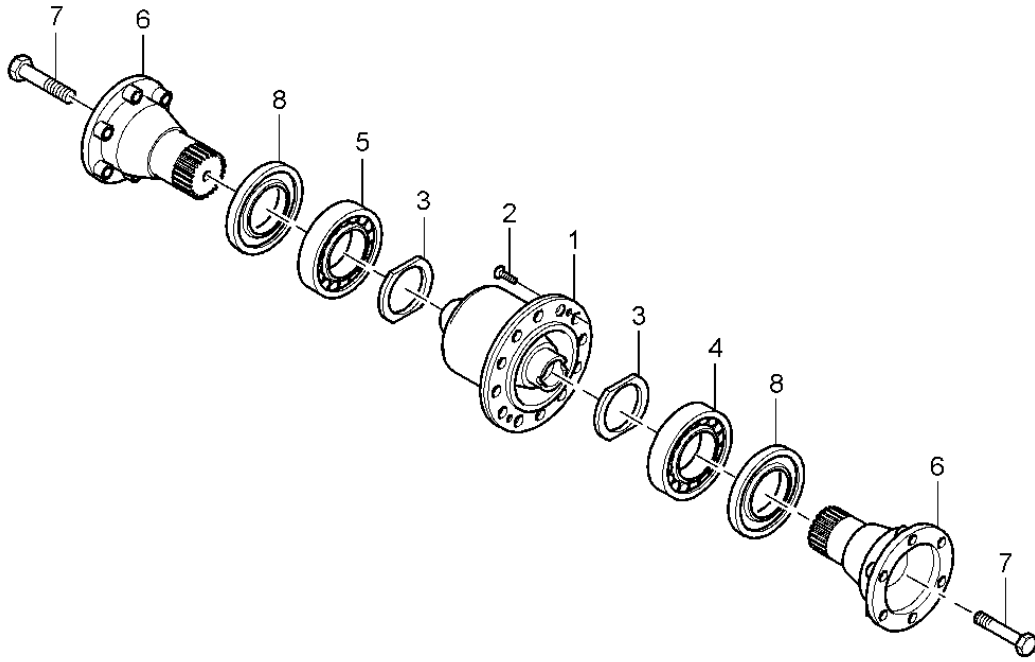

Model: 997T07

Model life 2007>>2009

Model: 997T07

Model life 2007>>2009

Pos	Part Number	Description	Remark	Qty	Model
-		limited slip differential (complete)			G9788, G9750
1	997 332 083 91	limited slip differential 28 / 40 %		1	G9788
(1)	997 332 083 50	limited slip differential 22 / 27 %		1	G9750+ PR:220
2	999 217 152 01	Hexagon bolt M 12 X 1,25		12	
3	996 332 266 50	Adjusting ring 50,4 X 65 X 1,50		X	
3	996 332 266 51	Adjusting ring 50,4 X 65 X 1,55		X	
3	996 332 266 52	Adjusting ring 50,4 X 65 X 1,60		X	
3	996 332 266 53	Adjusting ring 50,4 X 65 X 1,65		X	
3	996 332 266 54	Adjusting ring 50,4 X 65 X 1,70		X	
3	996 332 266 55	Adjusting ring 50,4 X 65 X 1,75		X	
3	996 332 266 56	Adjusting ring 50,4 X 65 X 1,80		X	
3	996 332 266 57	Adjusting ring 50,4 X 65 X 1,85		X	
3	996 332 266 58	Adjusting ring 50,4 X 65 X 1,90		X	
3	996 332 266 59	Adjusting ring 50,4 X 65 X 1,95		X	
3	996 332 266 60	Adjusting ring 50,4 X 65 X 2,00		X	
3	996 332 266 61	Adjusting ring 50,4 X 65 X 2,05		X	
3	996 332 266 62	Adjusting ring 50,4 X 65 X 2,10		X	
3	996 332 266 63	Adjusting ring 50,4 X 65 X 2,15		X	
3	996 332 266 64	Adjusting ring 50,4 X 65 X 2,20		X	
3	996 332 266 65	Adjusting ring 50,4 X 65 X 2,25		X	
3	996 332 266 66	Adjusting ring 50,4 X 65 X 2,30		X	
3	996 332 266 67	Adjusting ring 50,4 X 65 X 2,35		X	
3	996 332 266 68	Adjusting ring 50,4 X 65 X 2,40		X	
3	996 332 266 69	Adjusting ring 50,4 X 65 X 2,45		X	
3	996 332 266 70	Adjusting ring 50,4 X 65 X 2,50		X	
3	996 332 266 71	Adjusting ring 50,4 X 65 X 2,55		X	
3	996 332 266 72	Adjusting ring 50,4 X 65 X 2,60		X	
3	996 332 266 73	Adjusting ring 50,4 X 65 X 2,65		X	
3	996 332 266 74	Adjusting ring 50,4 X 65 X 2,70		X	
3	996 332 266 75	Adjusting ring 50,4 X 65 X 2,75		X	
3	996 332 266 76	Adjusting ring 50,4 X 65 X 2,80		X	
4	999 059 064 00	Taper roller bearing		1