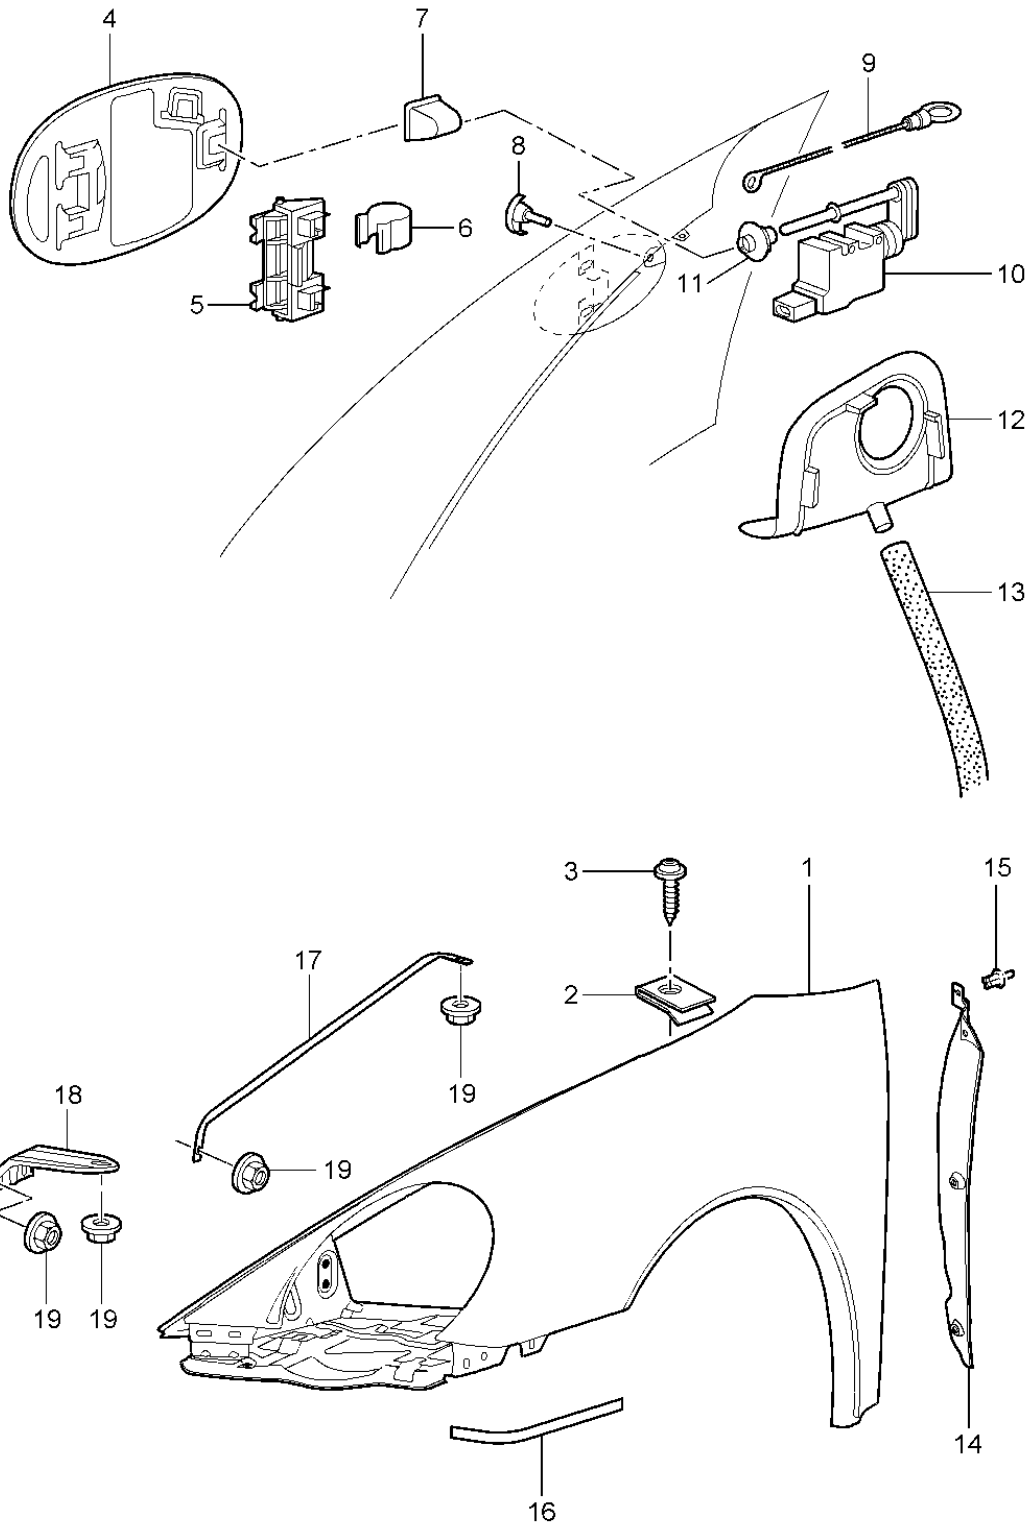

Model: 997T07

Model life 2007>>2009

Model: 997T07

Model life 2007>>2009

Pos	Part Number	Description	Remark	Qty	Model
1	997 503 031 00	Wing			
	997 503 031 00 GRV	Wing primed	left	1	
(1)	997 503 032 02	Wing			
	997 503 032 02 GRV	Wing primed	right	1	
2	999 507 003 01	panel nut ST 6,3		22	
3	999 073 128 02	panel screw ST 6,3 X 14		22	
4	997 504 134 00	Fuel filler flap		1	
	997 504 134 00 GRV	primed			
5	996 201 063 00	Hinge		1	
6	997 504 711 00	Spring		1	
7	996 201 423 00	Cap		1	
8	997 504 888 01	Rubber stop		1	
9	996 201 493 00	Emergency operation		1	
10	997 624 113 00	throttle control element		1	
11	997 624 505 00	Guide rose		1	
12	997 201 667 00	Sleeve		1	
13	996 201 153 00	Hose		1	
14	997 504 641 02	lining for fender	left	1	
	997 504 641 02 01C	Black			
(14)	997 504 642 02	lining for fender	right	1	
	997 504 642 02 01C	Black			
15	999 591 712 40	Spreader rivet A 6,0 X 12,0		6	
16	997 504 531 00	Protective film	left	1	
(16)	997 504 532 00	Protective film	right	1	
17	997 504 441 00	Brace		2	
	997 504 441 00 GRV	primed			
18	997 504 555 00	Console		2	
	997 504 555 00 GRV	primed			
19	999 076 066 09	Hexagon nut M 6		10