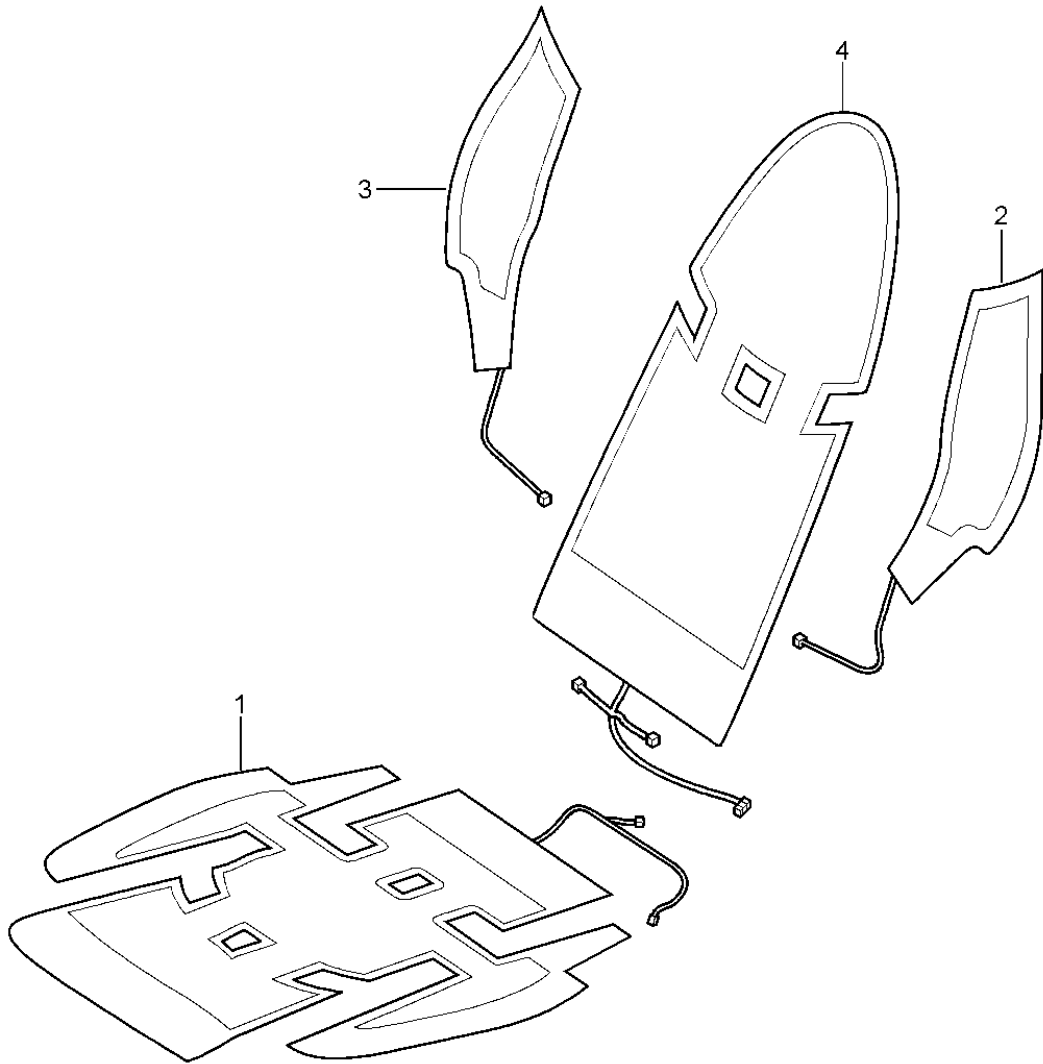

Model: 997T07

Model life 2007>>2009

Model: 997T07

Model life 2007>>2009

Pos	Part Number	Description	Remark	Qty	Model
1	997 653 105 03	heater sports seat Front seat Heating element Seat cushion	left a. right	2	PR:375,376, 377,378,342
2	997 653 109 01	sports seat Heating element Backrest side bolster	left	1	PR:375,376, 377,378,342
3	997 653 110 01	sports seat Heating element Backrest side bolster	right	1	PR:375,376, 377,378,342
4	997 653 107 00	sports seat Heating element Backrest cushion	left a. right	2	PR:342