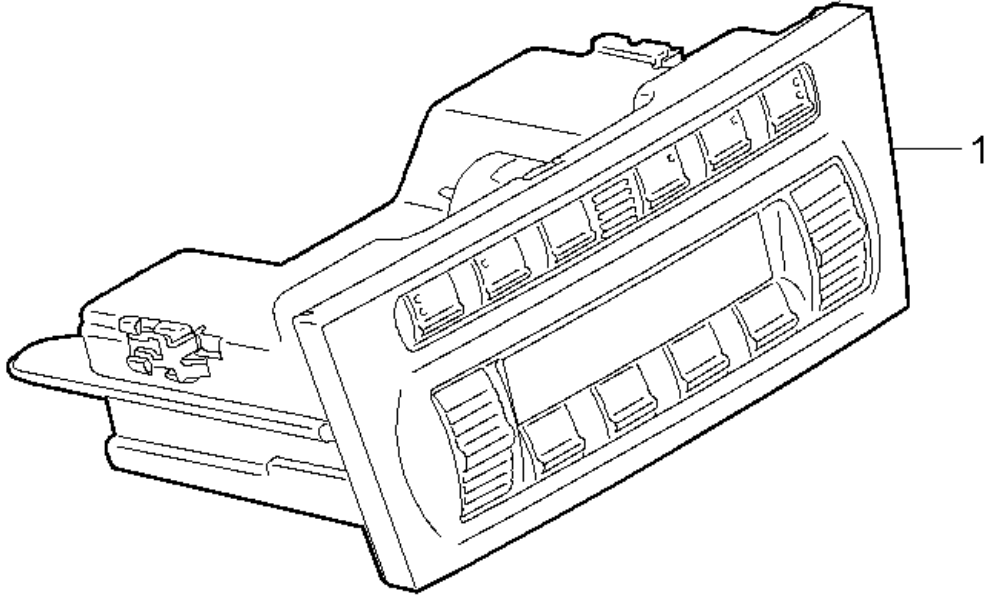

Model: 997T07

Model life 2007>>2009

Pos	Part Number	Description	Remark	Qty	Model
1	997 573 069 01	fuel cooling fuel cooler		1	
2	999 707 558 41	O-ring 13,70 X 2,50N		1	
3	999 707 534 41	O-ring 17,00 X 2,00N		1	
4	997 573 099 03	suction line		1	
5	999 707 439 41	O-ring 23,80 X 2,40N		1	
6	900 067 276 01	Bolt with washer M8 X 35		2	
7	997 573 231 03	Bracket		1	
8	999 512 202 01	Clamp B1 49 X 20		1	
9	900 067 314 01	Bolt with washer M8 X 25		1	

Model: 997T07

Model life 2007>>2009