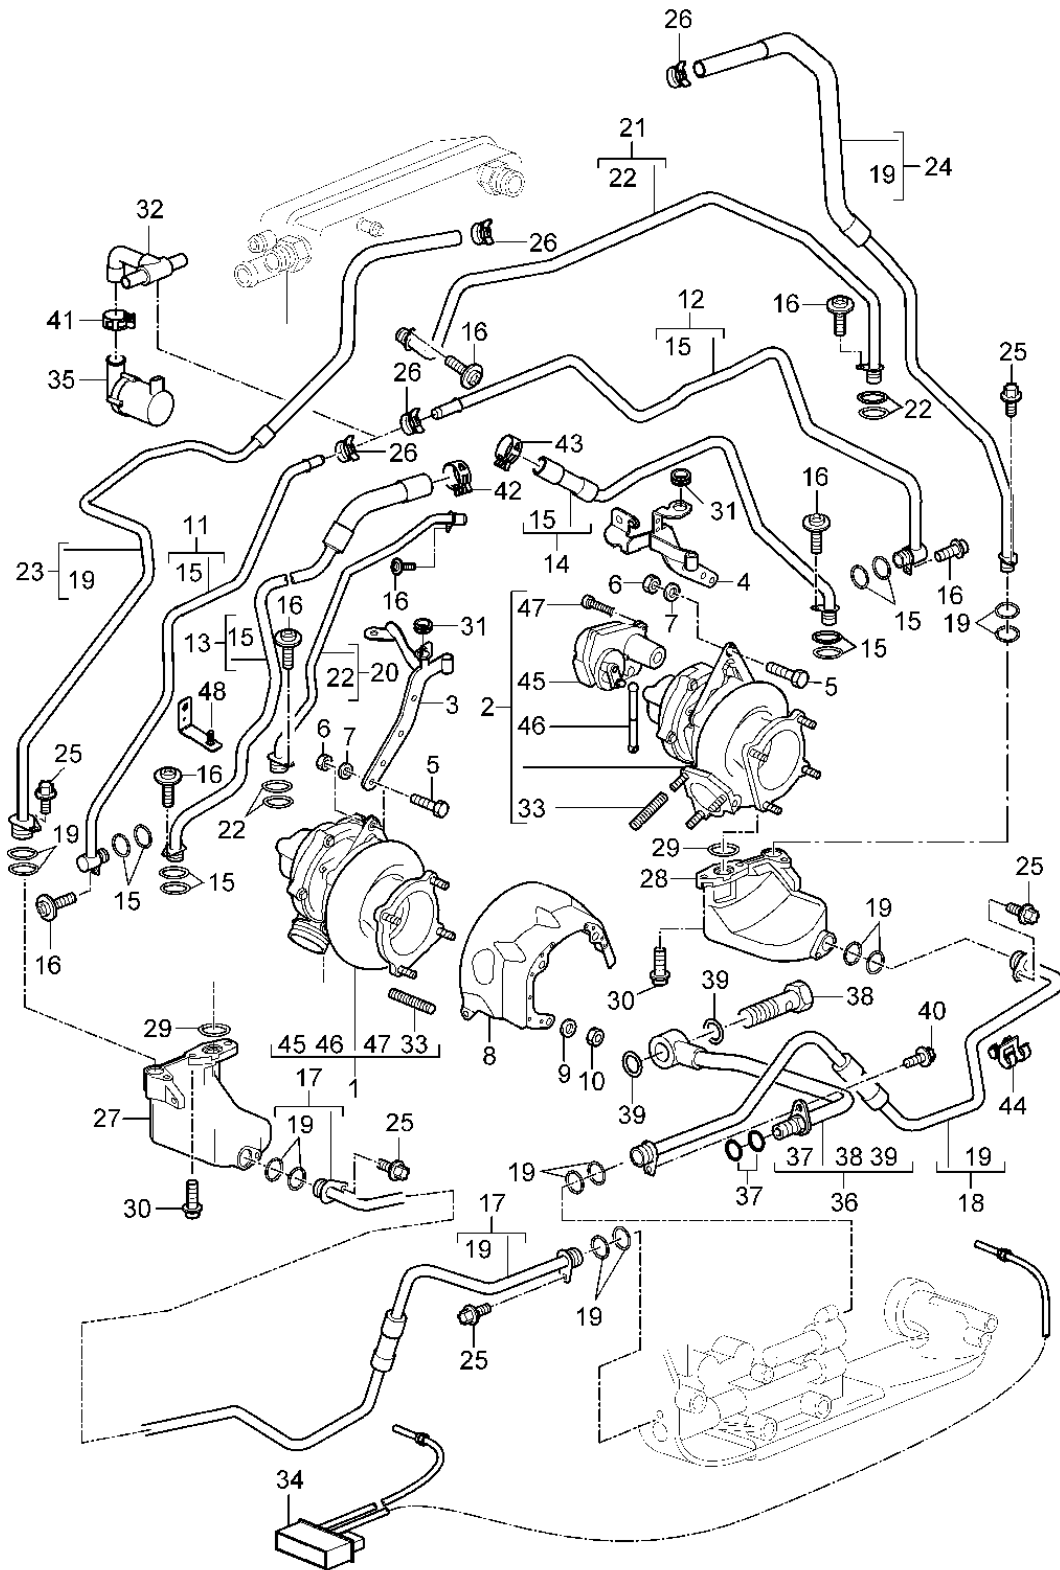

Model: 997T07

Model life 2007>>2009

Pos	Part Number	Description	Remark	Qty	Model
		exhaust system D - MJ 2008>>			9770+ PR:101
1	997 111 026 80	Silencer		1	
2	997 111 252 81	Tailpipe	left	1	
3	997 111 251 81	Tailpipe	right	1	
4	997 111 240 80	Clamp		2	
5	997 113 119 30	tensioning strap Discontinued part		2	
5	997 113 119 31	tensioning strap		2	
6	900 067 362 01	Socket head bolt AM 8 X 50		2	
7	997 111 124 81	Bracket Silencer		1	
8	997 111 230 80	clamp		2	
9	997 113 009 80	Catalytic converter	left	1	
9	997 113 009 BX	Catalytic converter	left	1	
10	997 113 010 80	Catalytic converter	right	1	
10	997 113 010 BX	Catalytic converter	right	1	
11	997 111 217 70	Seal		2	
12	999 084 203 01	Locknut M 8		14	
13	997 111 215 70	Seal		2	
14	996 111 101 76	Exhaust manifolds Cyl. 1 - 3	left	1	
15	996 111 102 76	Exhaust manifolds Cyl. 4 - 6	right	1	
16	996 111 107 71	Seal Exhaust manifolds		2	
17	900 378 227 01	Hexagon bolt AM 8 X 28		18	
18	900 123 050 20	seal ring 8 X 11,5		2	
19	900 124 021 01	sealing plug CM 8 X 1		2	
20	997 606 128 02	Lambda probe in front of Catalytic converter		2	
21	997 606 185 00	Lambda probe After Catalytic converter		2	
22	997 606 169 02	Holder for lambda probe Line	left	1	
23	997 606 167 00	Holder for lambda probe Line	right	1	
24	999 651 394 40	Cable holder 6,0 Line		2	
25	999 651 392 07	Cable holder 9,5 - 10,5 Line		3	
26		Lambda probe Torx screw M 6 X 20		2	
27	997 606 151 01	Holder for lambda probe Line	see illustration, item: 103-010,18	2	
28	997 606 107 02	Holder for lambda probe Connector		2	
29	997 606 108 00	Clip Line		2	
30	000 043 207 07	Lambda probe grease for oxygen sensor		1	

Model: 997T07

Model life 2007>>2009