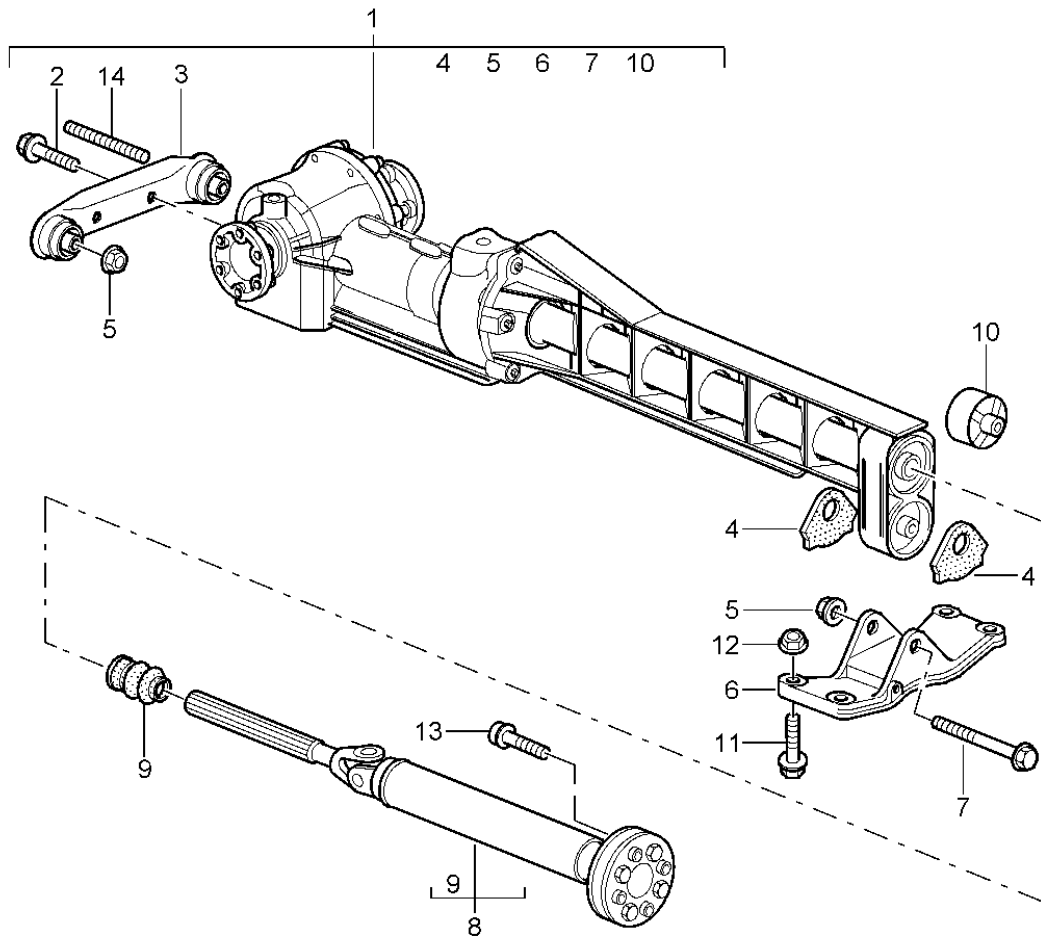

Model: 997T07

Model life 2007>>2009

Pos	Part Number	Description	Remark	Qty	Model
		Tiptronic			A9750
		Atf cooler			
		Atf lines			
1	722 270 049 5	Atf cooler		1	
2	999 073 103 09	fillister hd. bolt		6	
		M 6 X 16			
3	029 997 184 8	seal ring		2	
		12,37 X 2,62			
4	722 270 089 6	Oil pipe		2	
5	722 270 079 6	Oil pipe		1	
6	000 997 117 1	Screwed socket		1	
7	900 123 005 30	seal ring		1	
		A 12 X 16			
8	928 574 573 03	Disc valve		1	
9	900 146 011 01	flat round head bolt		1	
		M 4 X 10			
10	997 106 533 00	Bracket		1	
11	900 378 036 01	Hexagon bolt		2	
		M 6 X 12			
12	928 574 717 05	Molded hose		3	
12	928 574 717 07	Molded hose		3	
		No longer use the part here			
12	9P1 129 487	Molded hose		3	
13	996 605 123 01	Change-over valve		1	
-	999 181 742 40	Pipe		X	
		4,0 X 1,0			
14			shorten to: 940 MM	1	
15			shorten to: 75 MM	1	
16	996 307 711 12	Water hose		1	
		Discontinued part			
16	996 307 711 13	Water hose		1	
17	999 512 656 09	Hose clamp		2	
		25 X 12			

Model: 997T07

Model life 2007>>2009