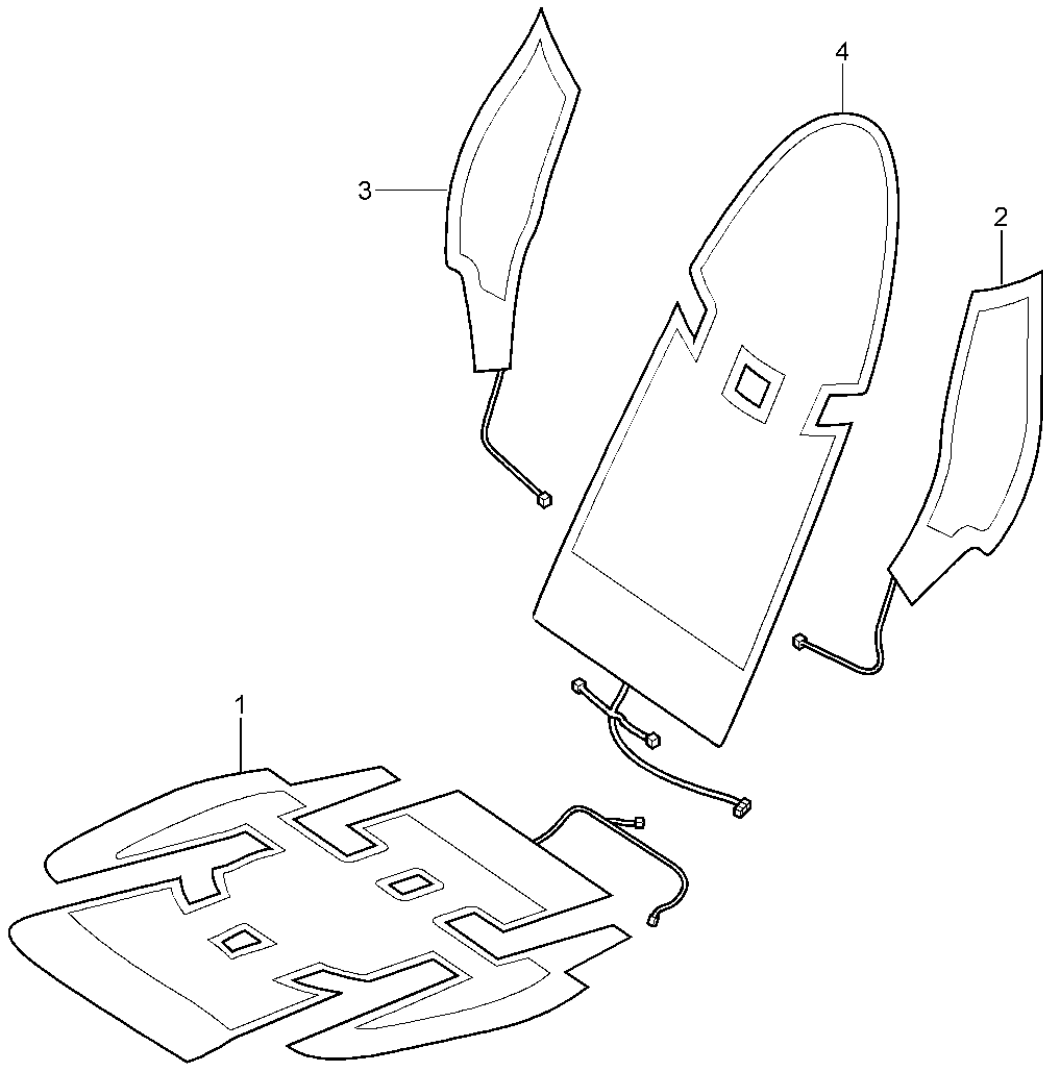

Model: 997T07

Model life 2007>>2009

Model: 997T07

Model life 2007>>2009

Pos	Part Number	Description	Remark	Qty	Model
1	997 653 105 02	heater Front seat Comfort seat Heating element Seat cushion Standard seat Comfort seat	left a. right	2	PR:437,438
2	997 653 109 00	Heating element Backrest side bolster Standard seat Comfort seat	left	1	PR:437,438
3	997 653 110 00	Heating element Backrest side bolster Standard seat Comfort seat	right	1	PR:437,438
4	997 653 107 00	Heating element Backrest cushion	left a. right	2	PR:437,438