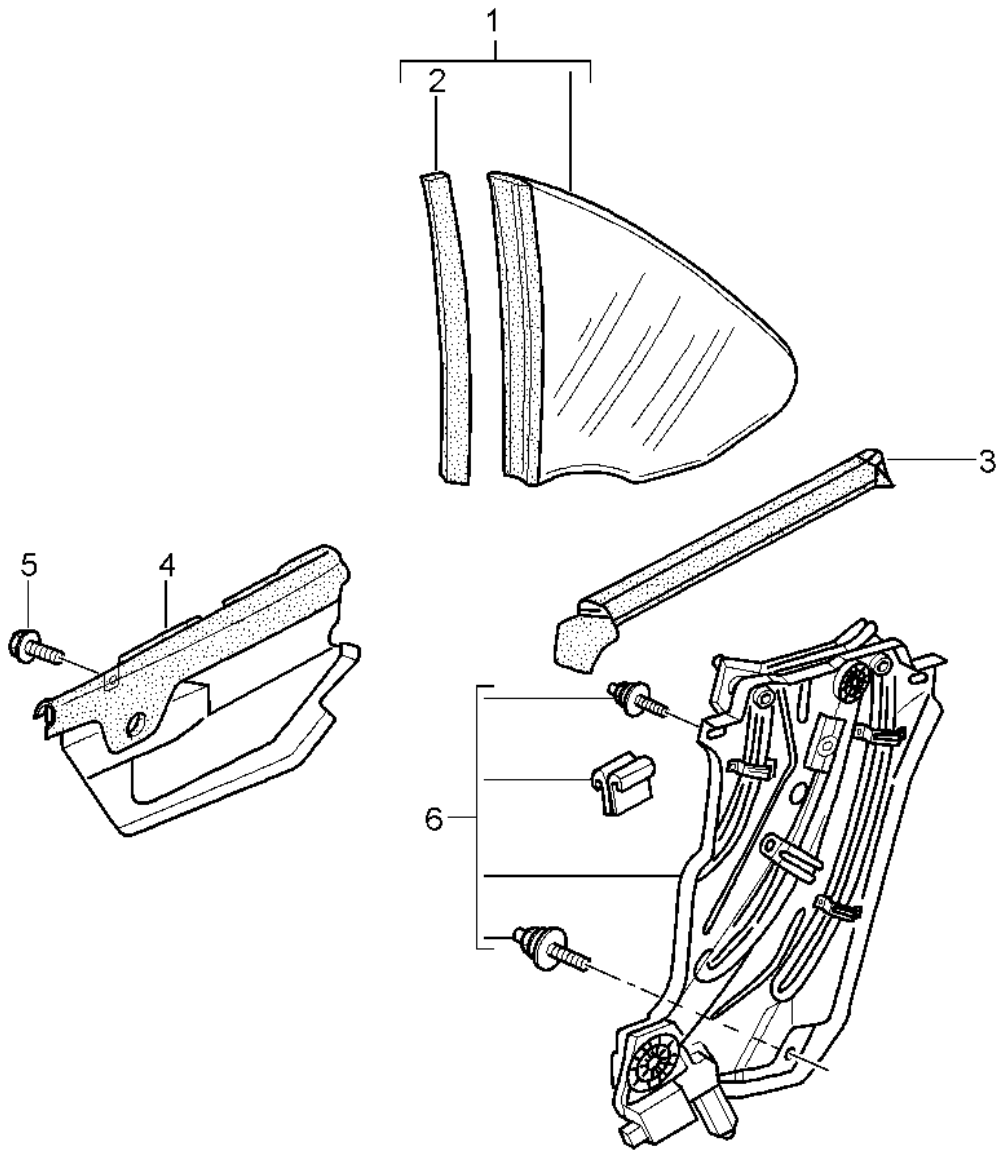

Model: 997T07

Model life 2007>>2009