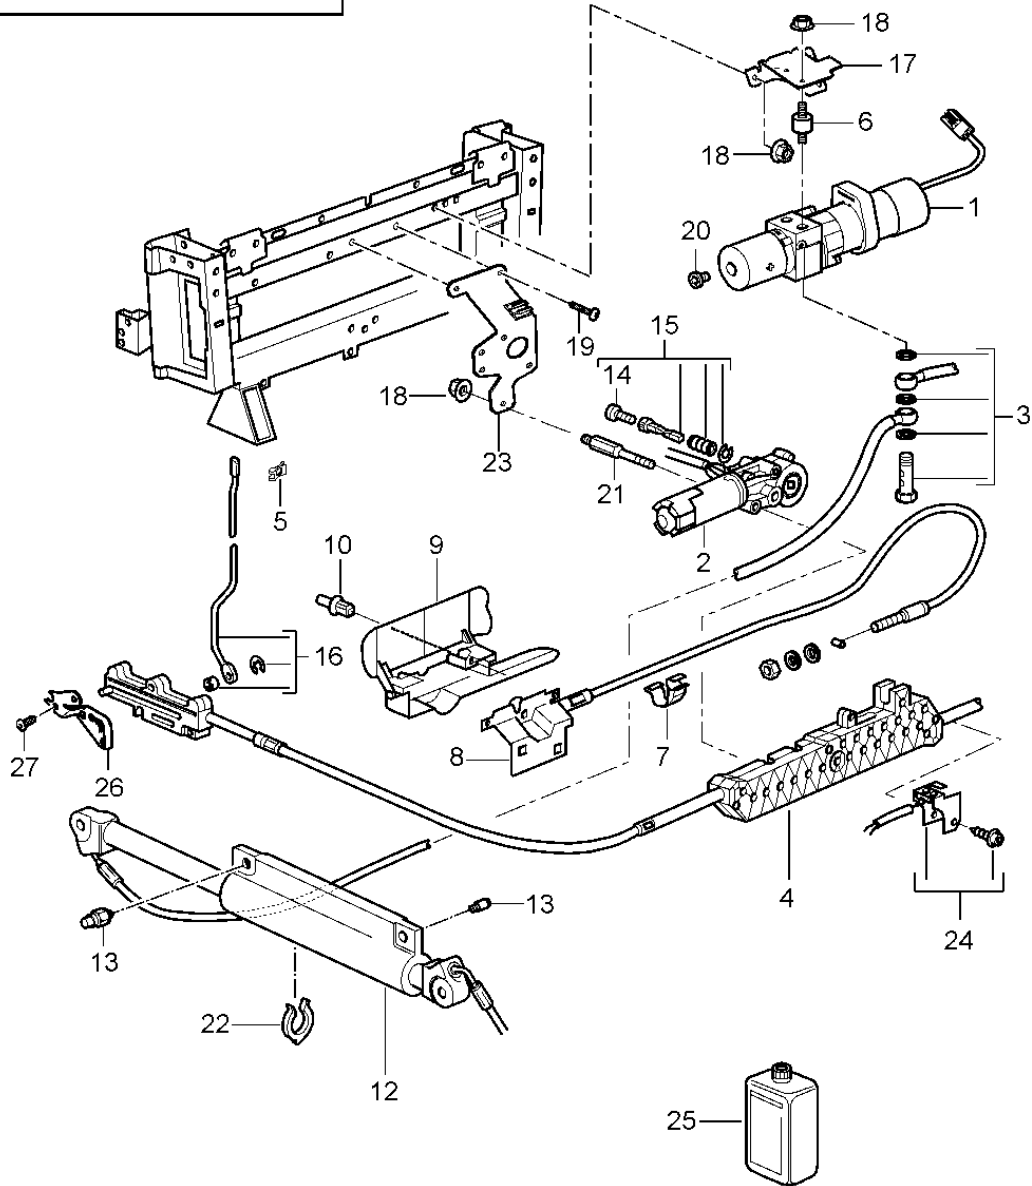

Model: 997T07

Model life 2007>>2009

Model: 997T07 Model life 2007>>2009

Pos	Part Number	Description	Remark	Qty	Model
		Convertible top			
		Driving mechanism			
		Hydraulic			
1	997 561 307 00	Hydraulic unit		1	
2	996 561 933 01	Engine		1	
3	996 561 573 00	Banjo bolt		2	
4	996 561 021 04	Driving mechanism		1	
5	999 166 054 01	Sl-lock		2	
6	999 703 235 01	Bonded rubber buffer		2	
7	999 507 683 40	Cable holder		X	
8	996 561 065 01	Locking mechanism		1	
9	996 561 265 03	Trim		1	
10	999 591 941 40	Spreader rivet		X	
12	996 561 945 02	cylinder		2	
13	996 561 245 00	Pin		1	
14	996 561 671 00	Screw		1	
15	996 561 673 01	repair set		1	
16	996 561 229 00	slide rod	left	1	
(16)	996 561 230 00	slide rod	right	1	
17	996 561 217 01	Bracket	left	1	
		Hydraulic unit			
18	900 377 010 01	Hexagon nut		7	
		M 6			
19	999 073 228 09	panel screw		6	
		St 4,8			
20	996 561 407 01	Oil filler screw		1	
21	996 561 863 01	Threaded pin		3	
22	996 561 281 00	Clamping ring		2	
23	996 561 207 01	Retainer for pump		1	
		Driving mechanism			
		convertible top stowage box			
24	996 561 165 01	Micro switch		1	
25	000 043 204 89	Oil		X	
		250 ML			
26	996 561 221 00	Knock-out lever	left	1	
		gate guide			
(26)	996 561 222 00	Knock-out lever	right	1	
		gate guide			
27	999 919 205 09	Torx screw		2	
		M6X12