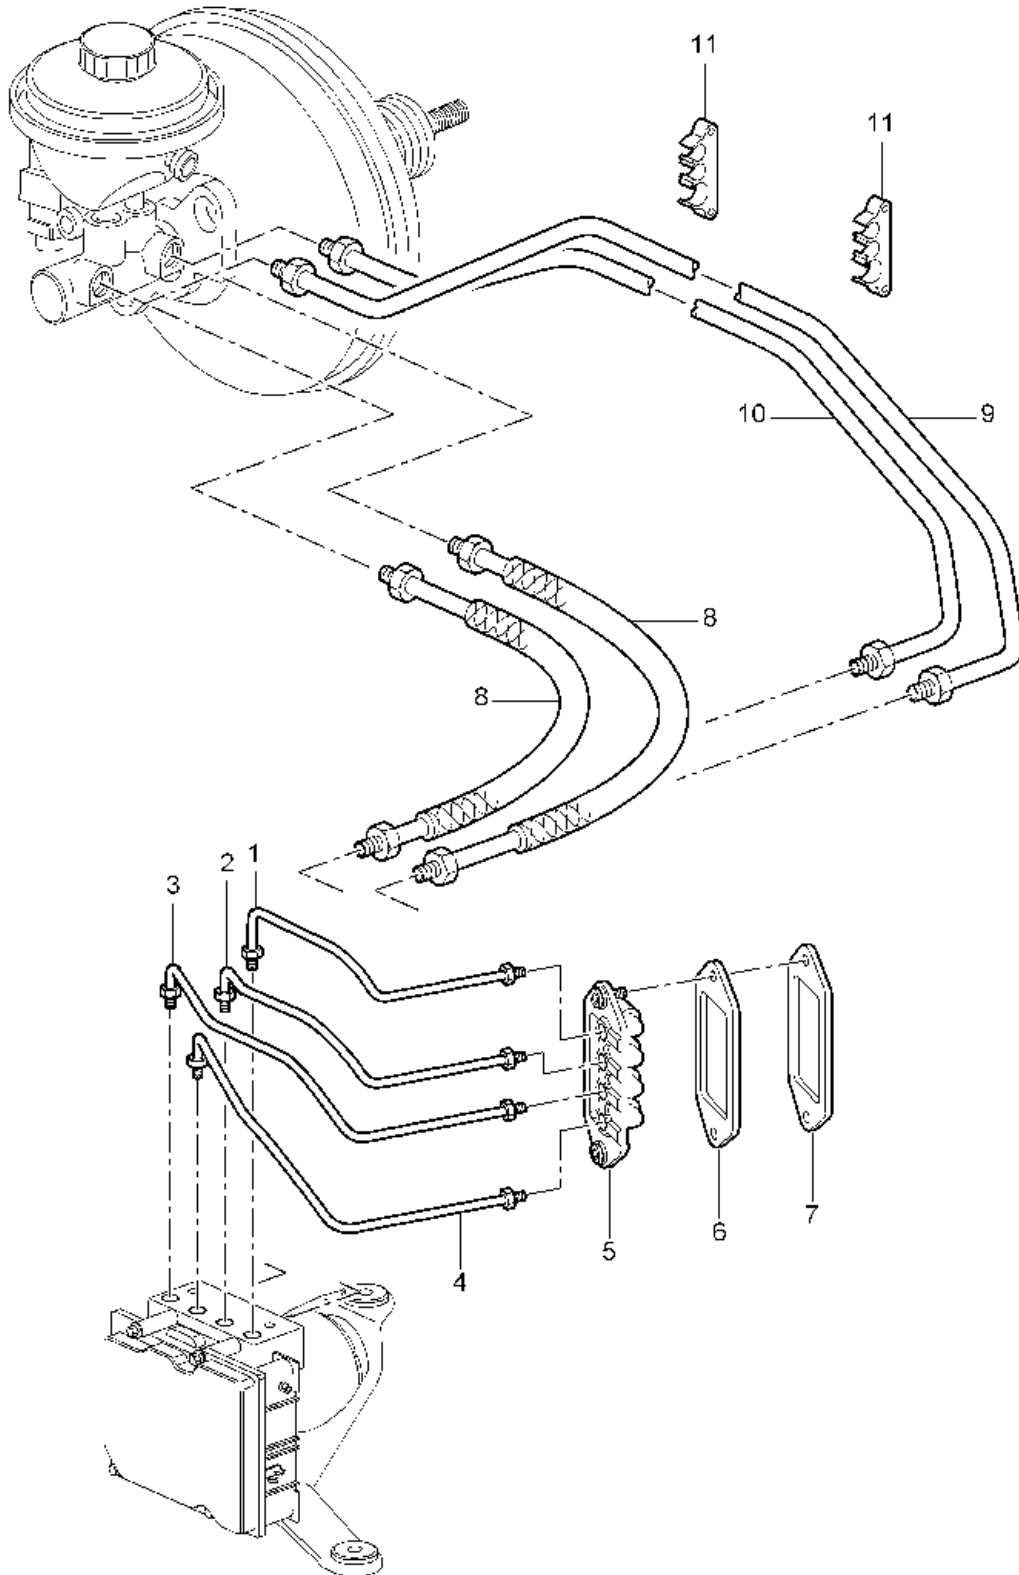

Model: 997T07

Model life 2007>>2009