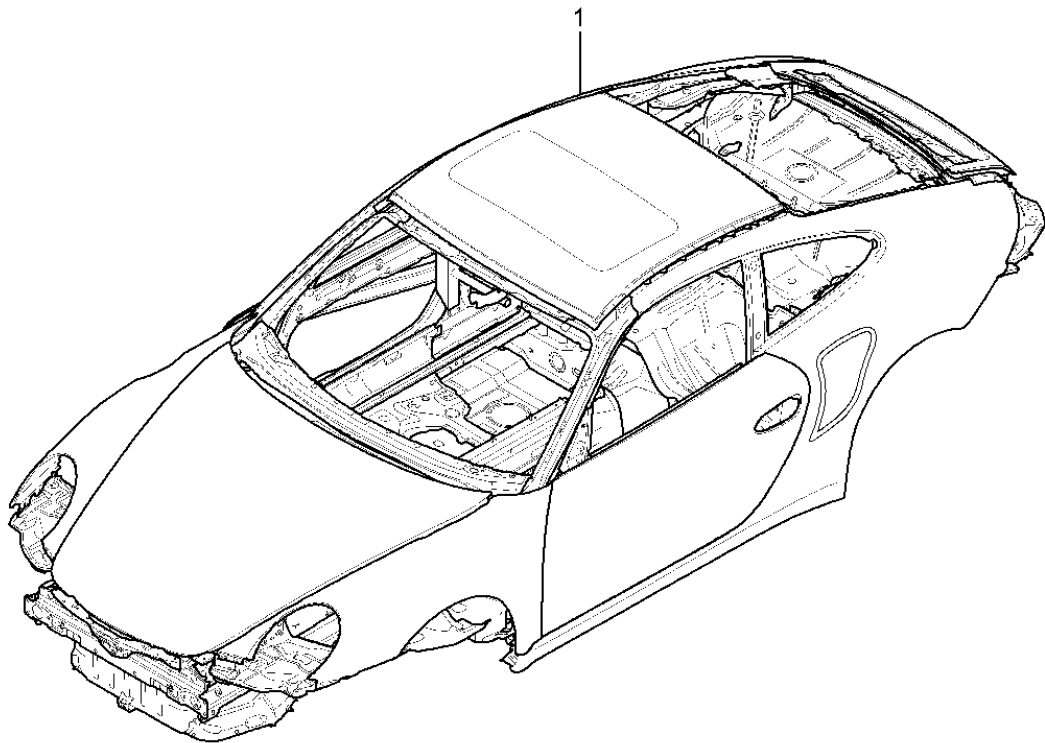

Model: 997T07

Model life 2007>>2009

B — WPOZZZ **99 z 7S780070**
C — **997 420**
M9701-685 G9701
G — **L6B4 AT**
D — C00 267 268 425 437
E — 438 446 454 537 610
635 640 650 666 670
F — 00641 20772

A —