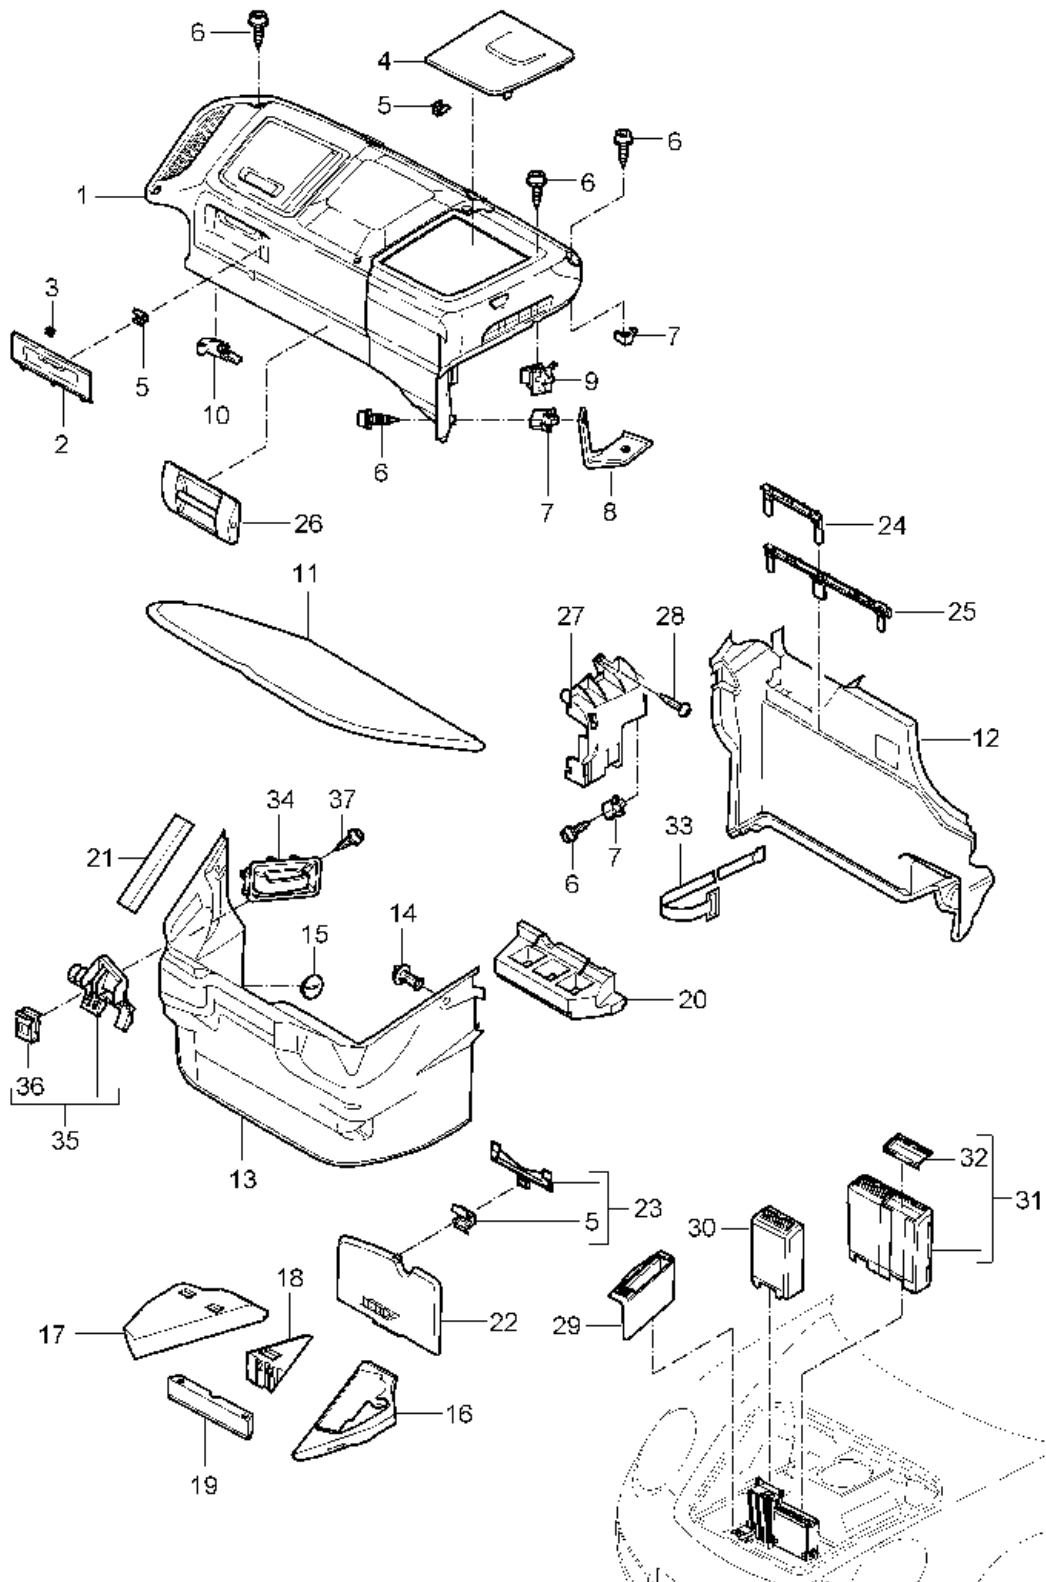

Model: 997T07

Model life 2007>>2009