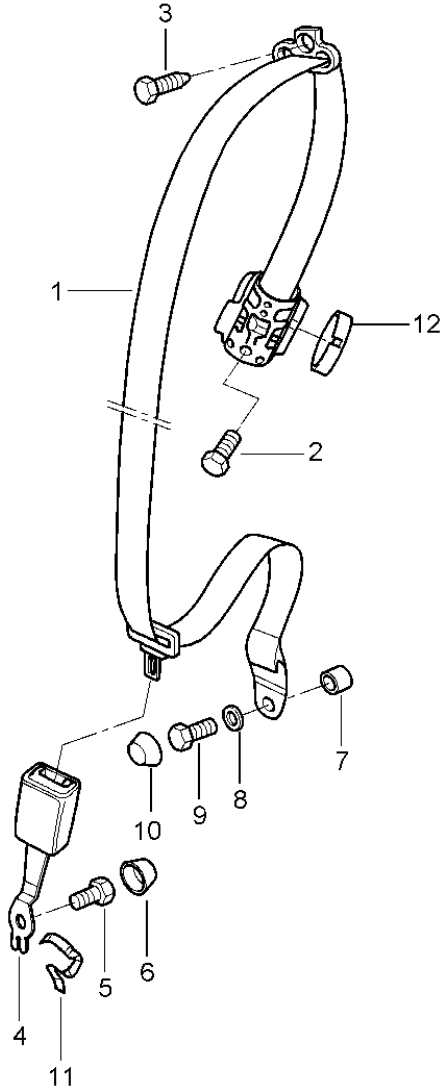

Model: 997T07

Model life 2007>>2009