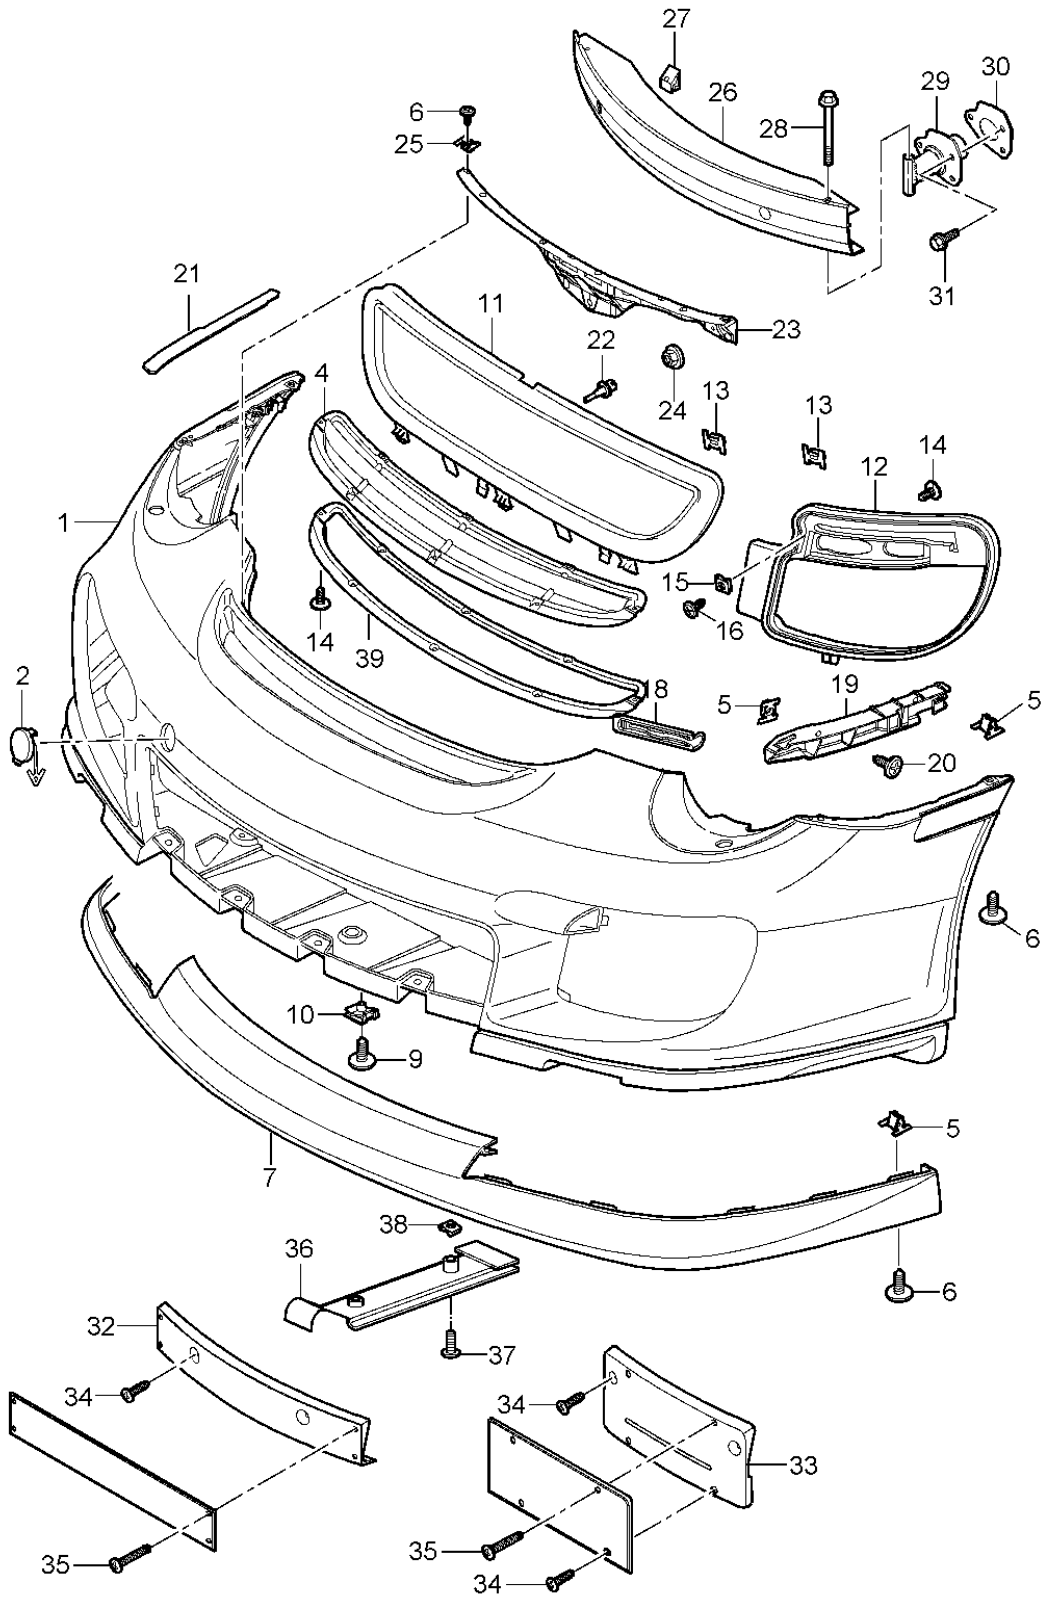

Model: 997T07

Model life 2007>>2009

Model: 997T07 Model life 2007>>2009

Pos	Part Number	Description	Remark	Qty	Model
1	997 505 311 80	bumper Trim Discontinued part	front	1	GT2 PR:288
1	997 505 311 80 G2X 997 505 901 80	primed Trim primed		1	1288
2	997 505 703 80 997 505 703 80 G2X	cover for towing eye primed		1	
4	997 575 327 80 997 575 327 80 01C	Trim for bumper Black		1	
5	999 507 849 01	Cage nut ST 4,8		10	
6	999 073 227 09	panel screw ST 4,8 X 19		15	
7	997 505 557 80 997 505 557 80 01C	Spoiler Satin black		1	
8	999 507 795 09	panel nut ST 4,8		7	
9	999 073 227 09	panel screw ST 4,8 X 19		1	
10	999 591 699 02	panel nut ST 4,8		1	
10	999 591 699 01	panel nut ST 4,8		1	
11	997 505 541 81 997 505 541 81 01C	Retaining frame Satin black	center	1	
12	997 505 563 81	Retaining frame	left side	1	
(12)	997 505 563 81 01C 997 505 564 81	Satin black Retaining frame	right side	1	
-	997 505 564 81 01C	Satin black			
-	997 505 559 81	Bracket	left	1	
-	997 505 560 81	Bracket	right	1	
13	999 507 696 00	Headlight washer system U-clip 1,2 - 1,7		21	
14	999 919 118 09	fillister hd. bolt 4,0 X 14		14	
15	999 507 768 02	panel nut ST 4,2 for		4	
16	999 073 080 02	Turn signal indicator Bolt with washer ST 4,8 X 16 for		4	
-	999 902 057 40	Turn signal indicator Velcro fastener for		2	
18	997 505 719 00	Turn signal indicator Fixing		2	
19	997 505 535 01	retaining strip	left side	1	
(19)	997 505 536 01	retaining strip	right side	1	
20	999 073 418 01	panel screw ST 4,8 X 19		4	
(21)	997 504 531 00	Protective film	left	1	
21	997 504 532 00	Protective film	right	1	
22	996 641 142 00	Temperature sensor		1	
23	997 505 531 00	retaining strip	center	1	
24	999 076 048 01	Hexagon nut M6		3