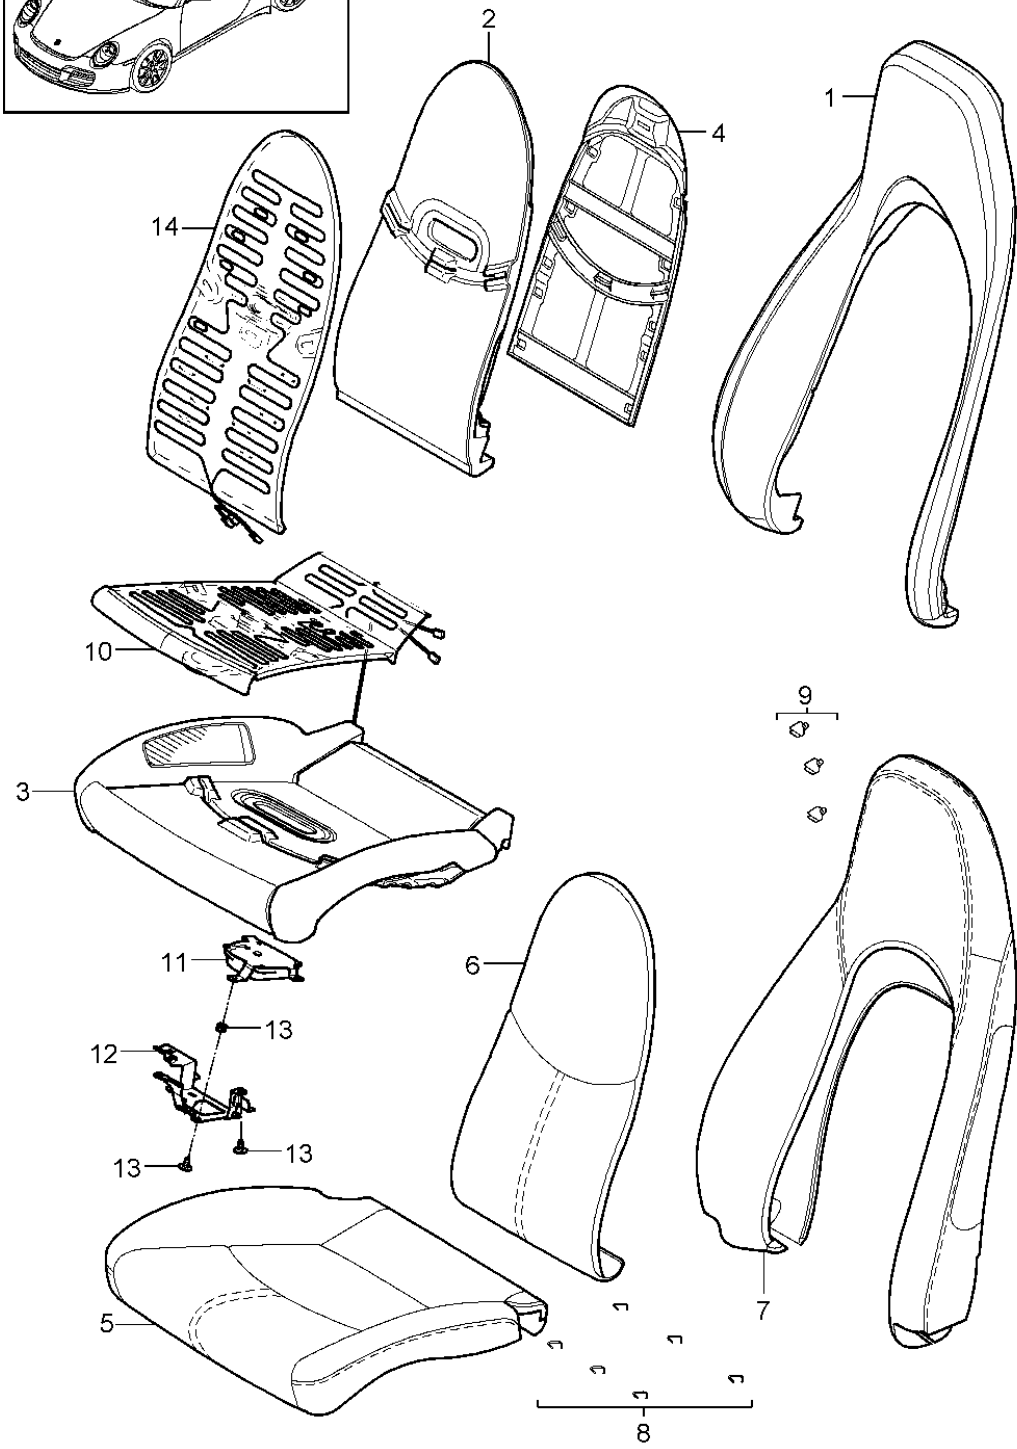

Model: 997T07

Model life 2007>>2009