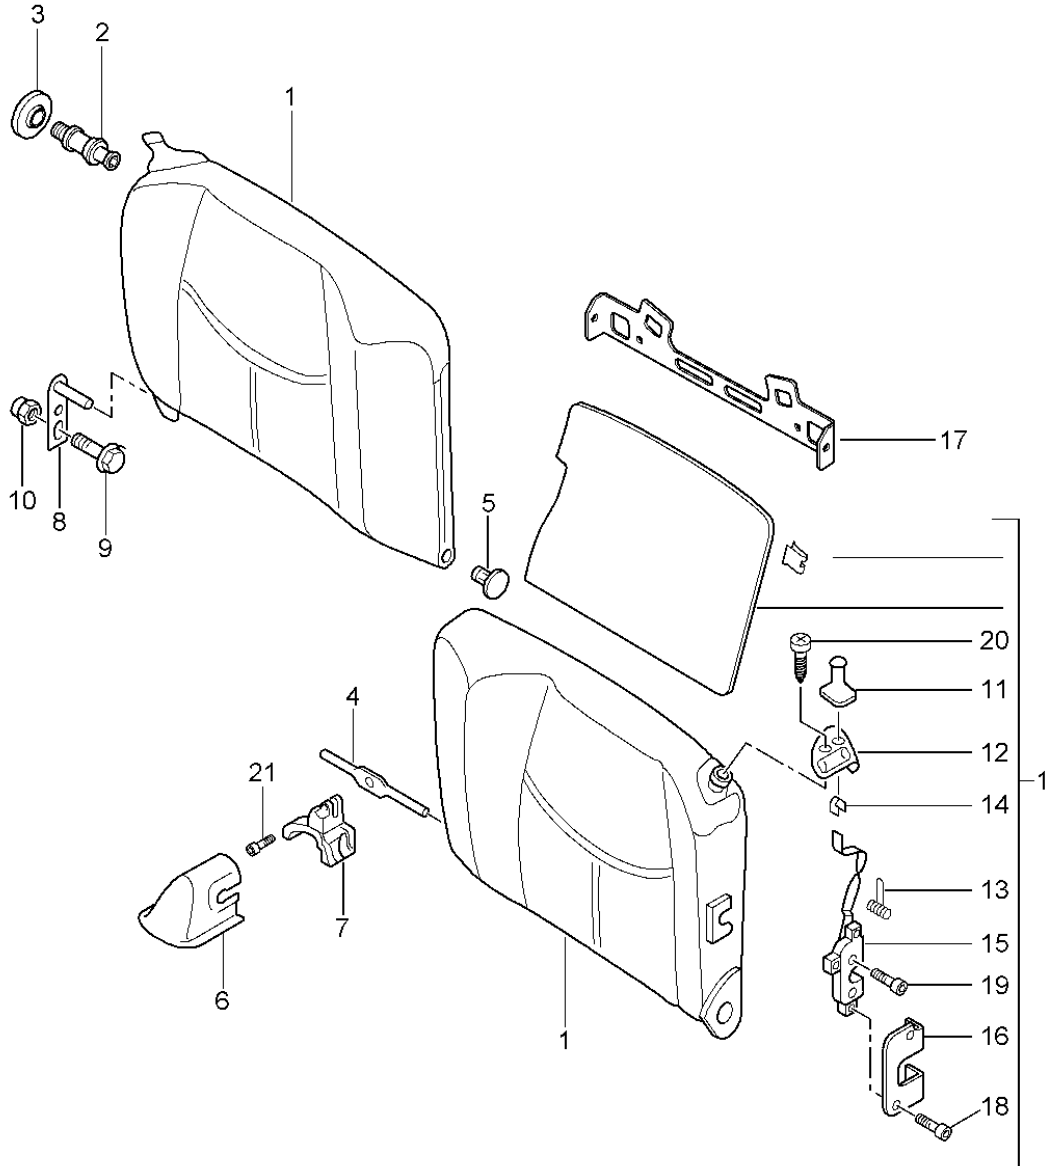

Model: 997T07

Model life 2007>>2009