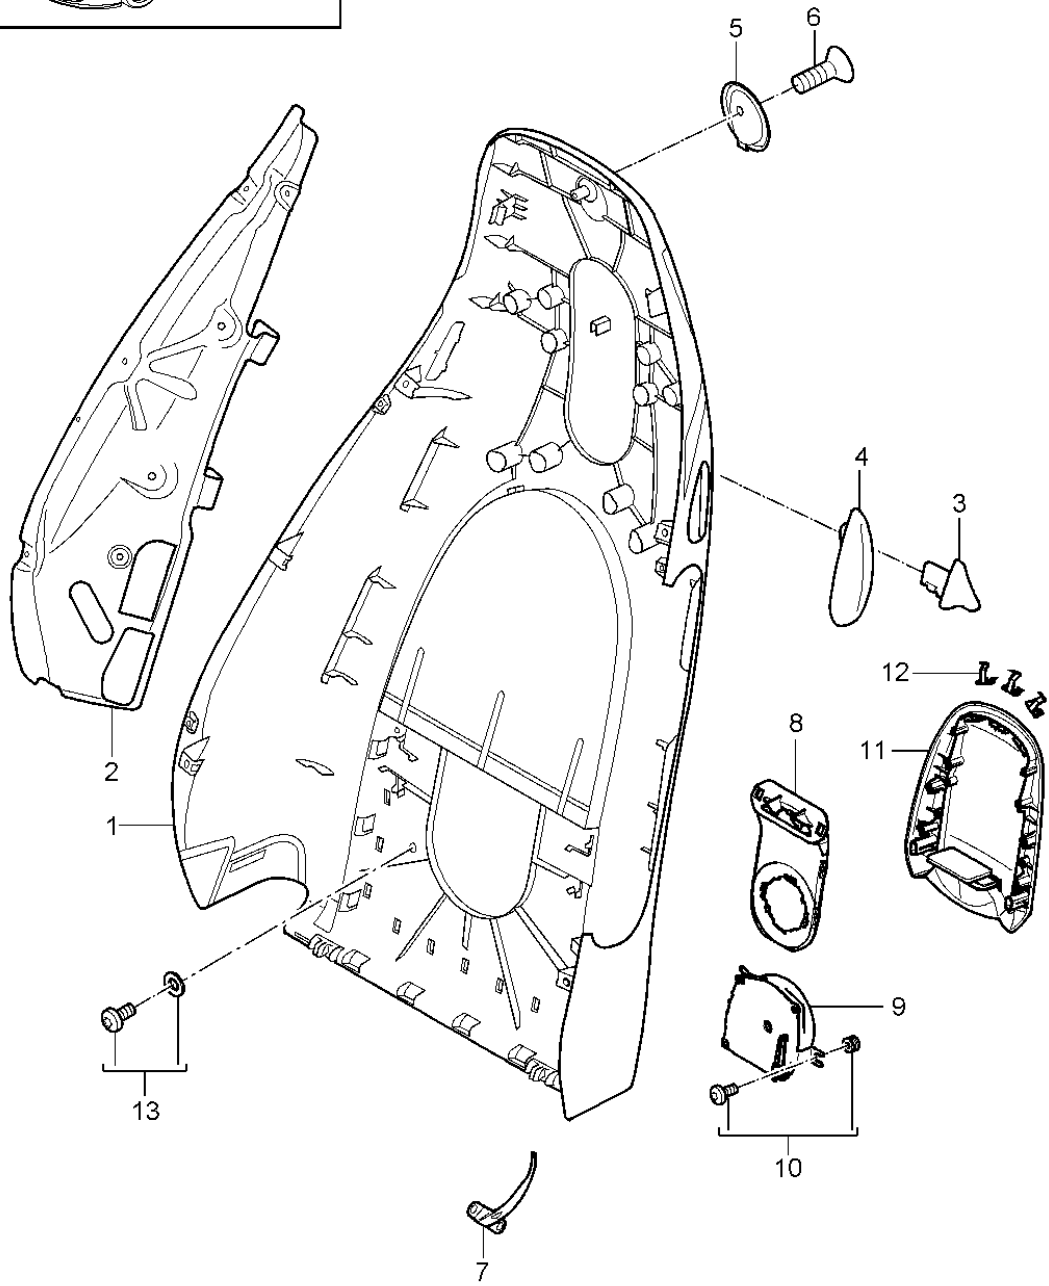

Model: 997T07

Model life 2007>>2009

Pos	Part Number	Description	Remark	Qty	Model
1	997 617 726 00	Lumbar support Comfort seat Valve Lumbar support Memory		1	COUPE CABRIO PR:537,538
2	997 620 725 00	Compressor Lumbar		1	PR:437,438
3	997 521 709 01	Lumbar support Memory		1	PR:437,438, 537,538

Model: 997T07

Model life 2007>>2009