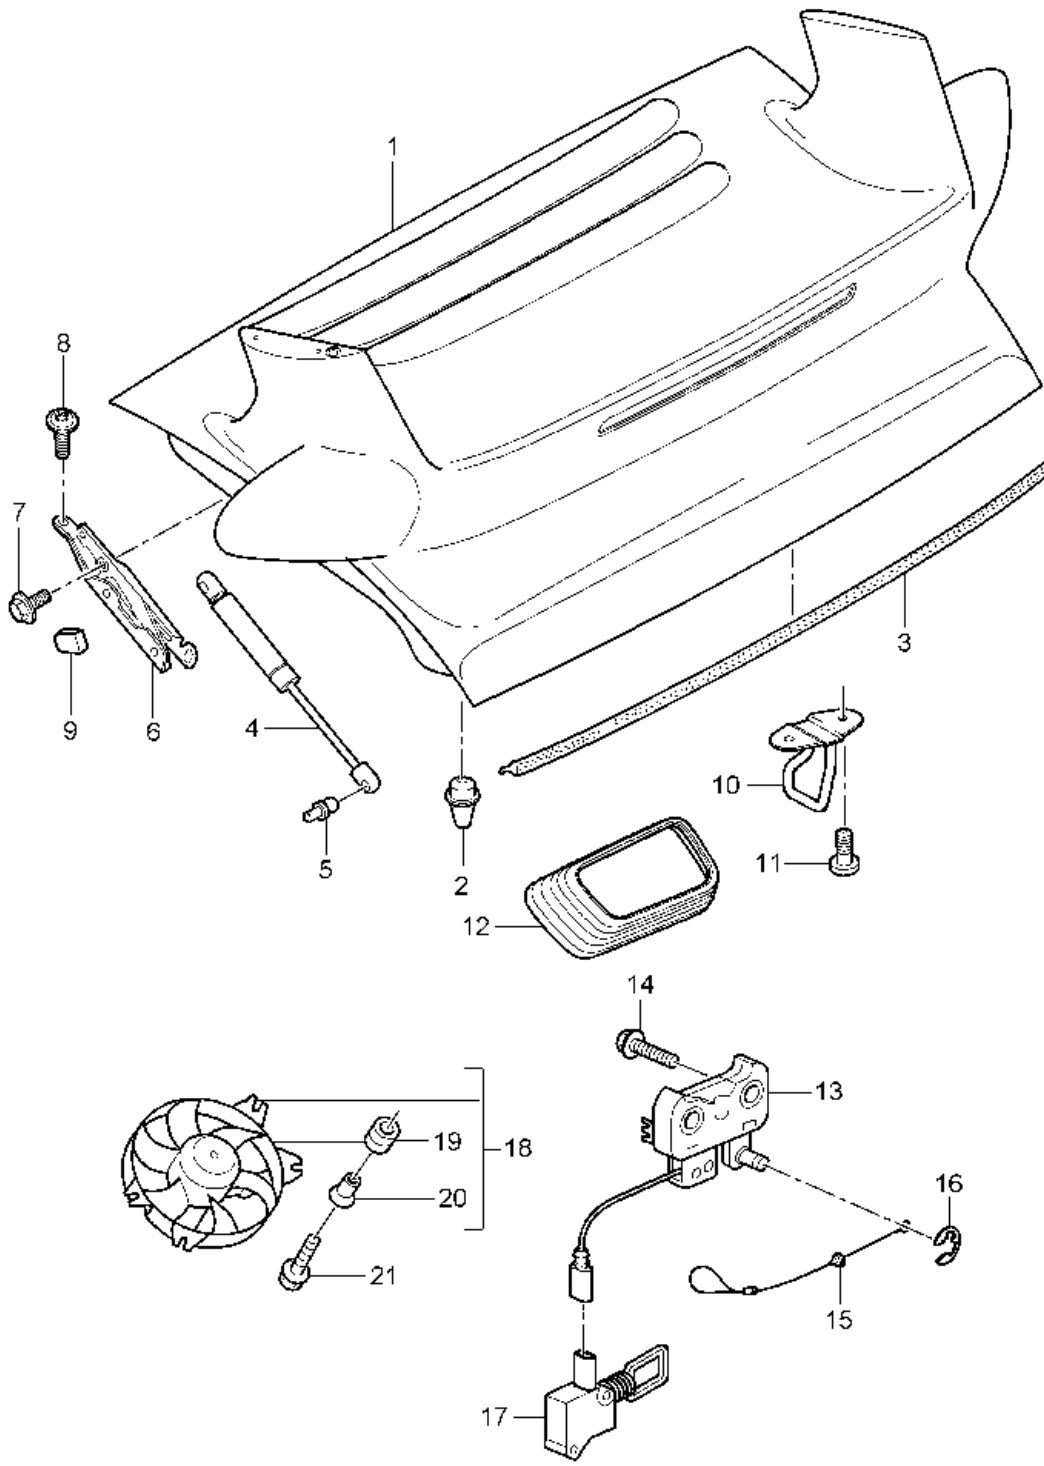

Model: 997T07

Model life 2007>>2009

Model: 997T07

Model life 2007>>2009

Pos	Part Number	Description	Remark	Qty	Model
1	997 512 233 81	Cover Cover primed	rear	1	GT2
-	000 043 204 38	sealant	also use:	1	
2	996 512 987 00	adjusting screw Cover		2	
3	997 512 611 01	Seal		1	
4	997 512 551 00	Gas filled strut		1	
5	999 167 051 03	Ball stud		2	
6	997 512 151 02	Hinge	left	1	
(6)	997 512 152 01	Hinge	right	1	
7	900 378 214 01	Hexagon bolt M 6 X 18		4	
8	900 075 466 01	Bolt with washer M 6 X 16		6	
9	997 512 153 00	Stop Hinge		2	
10	997 512 213 01	Lock upper part		1	
11	999 073 378 02	flat round head bolt M 6 X 20		2	
12	997 512 771 00	Air guide channel Air filter	left	1	
(12)	997 512 772 00	Air guide channel Air filter	right	1	
13	997 512 053 00	Lock lower part		1	
14	N 910 664 01	Hexagon socket head bolt (combi) M 6 X 40		2	
15	997 512 521 00	Cable Emergency operation		1	
16	900 116 002 03	Retaining washer		1	
17	997 624 118 00	throttle control element D >> - MJ 2008		1	
(17)	997 624 118 01	throttle control element D - MJ 2009>>		1	
-	997 612 916 00	repair set Wire set throttle control element D >> - MJ 2008		1	
18	997 624 056 02	Fan		1	
19	999 703 451 40	Rubber grommet 9,0 X 14,0 X 1,5		4	
20	999 209 093 01	spacer sleeve 7,0 X 1,0 X 12		4	
21	999 073 417 01	fillister hd. bolt M6 X 30		4