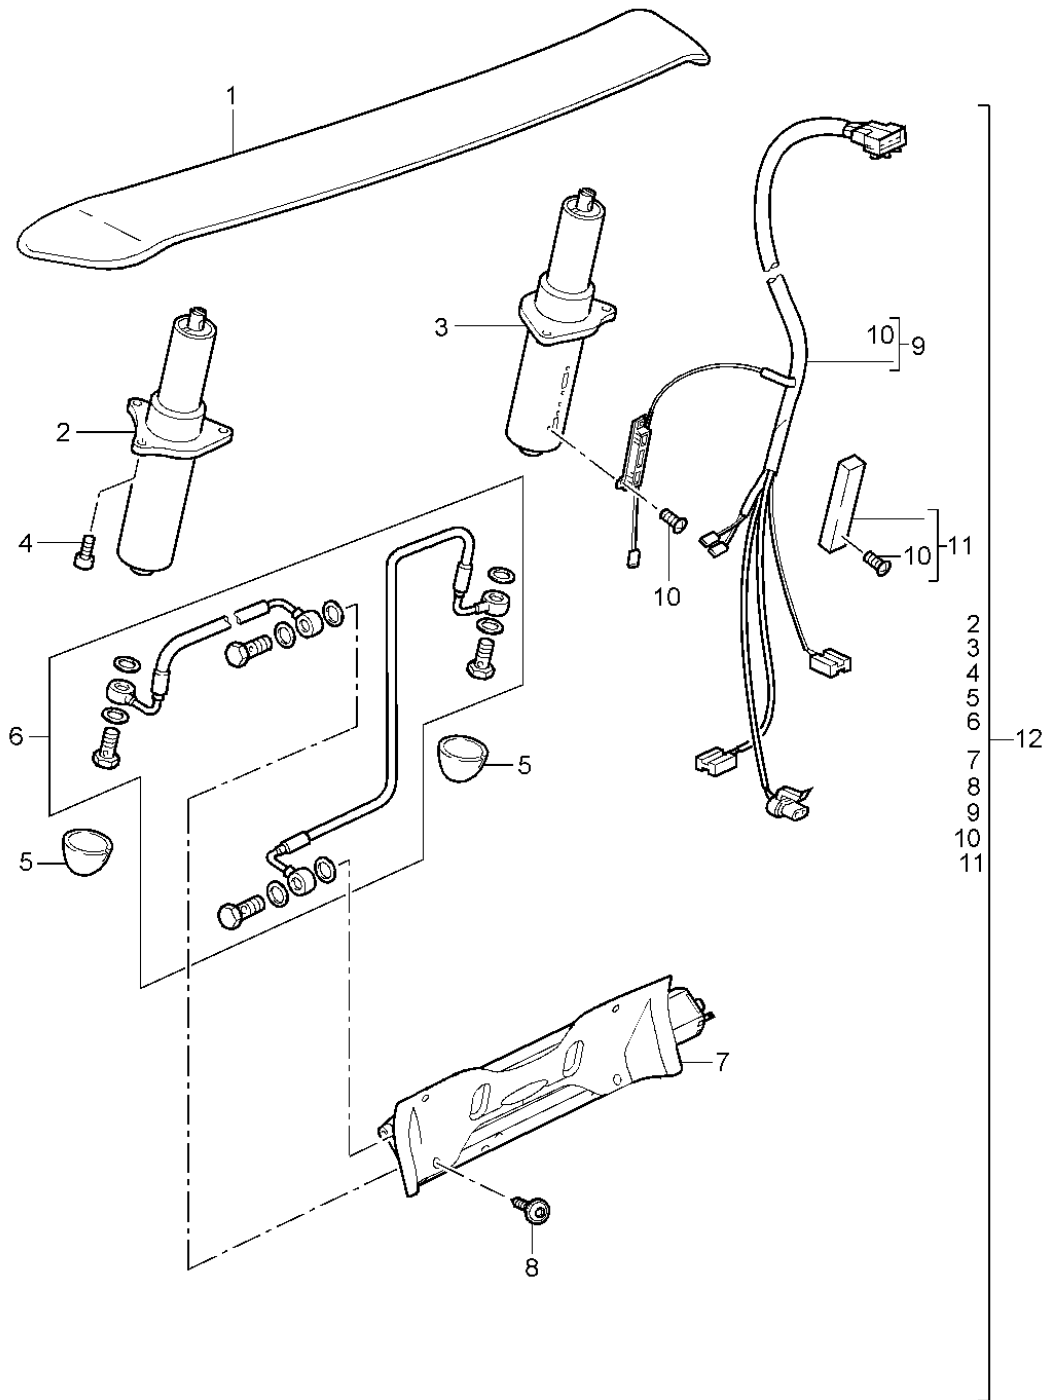

Model: 997T07

Model life 2007>>2009

Pos	Part Number	Description	Remark	Qty	Model
1	997 512 233 81	Cover Cover primed	rear	1	GT2
-	000 043 204 38	sealant	also use:	1	
2	996 512 987 00	adjusting screw Cover		2	
3	997 512 611 01	Seal		1	
4	997 512 551 00	Gas filled strut		1	
5	999 167 051 03	Ball stud		2	
6	997 512 151 02	Hinge	left	1	
(6)	997 512 152 01	Hinge	right	1	
7	900 378 214 01	Hexagon bolt M 6 X 18		4	
8	900 075 466 01	Bolt with washer M 6 X 16		6	
9	997 512 153 00	Stop Hinge		2	
10	997 512 213 01	Lock upper part		1	
11	999 073 378 02	flat round head bolt M 6 X 20		2	
12	997 512 771 00	Air guide channel Air filter	left	1	
(12)	997 512 772 00	Air guide channel Air filter	right	1	
13	997 512 053 00	Lock lower part		1	
14	N 910 664 01	Hexagon socket head bolt (combi) M 6 X 40		2	
15	997 512 521 00	Cable Emergency operation		1	
16	900 116 002 03	Retaining washer		1	
17	997 624 118 00	throttle control element D >> - MJ 2008		1	
(17)	997 624 118 01	throttle control element D - MJ 2009>>		1	
-	997 612 916 00	repair set Wire set throttle control element D >> - MJ 2008		1	
18	997 624 056 02	Fan		1	
19	999 703 451 40	Rubber grommet 9,0 X 14,0 X 1,5		4	
20	999 209 093 01	spacer sleeve 7,0 X 1,0 X 12		4	
21	999 073 417 01	fillister hd. bolt M6 X 30		4	

Model: 997T07

Model life 2007>>2009