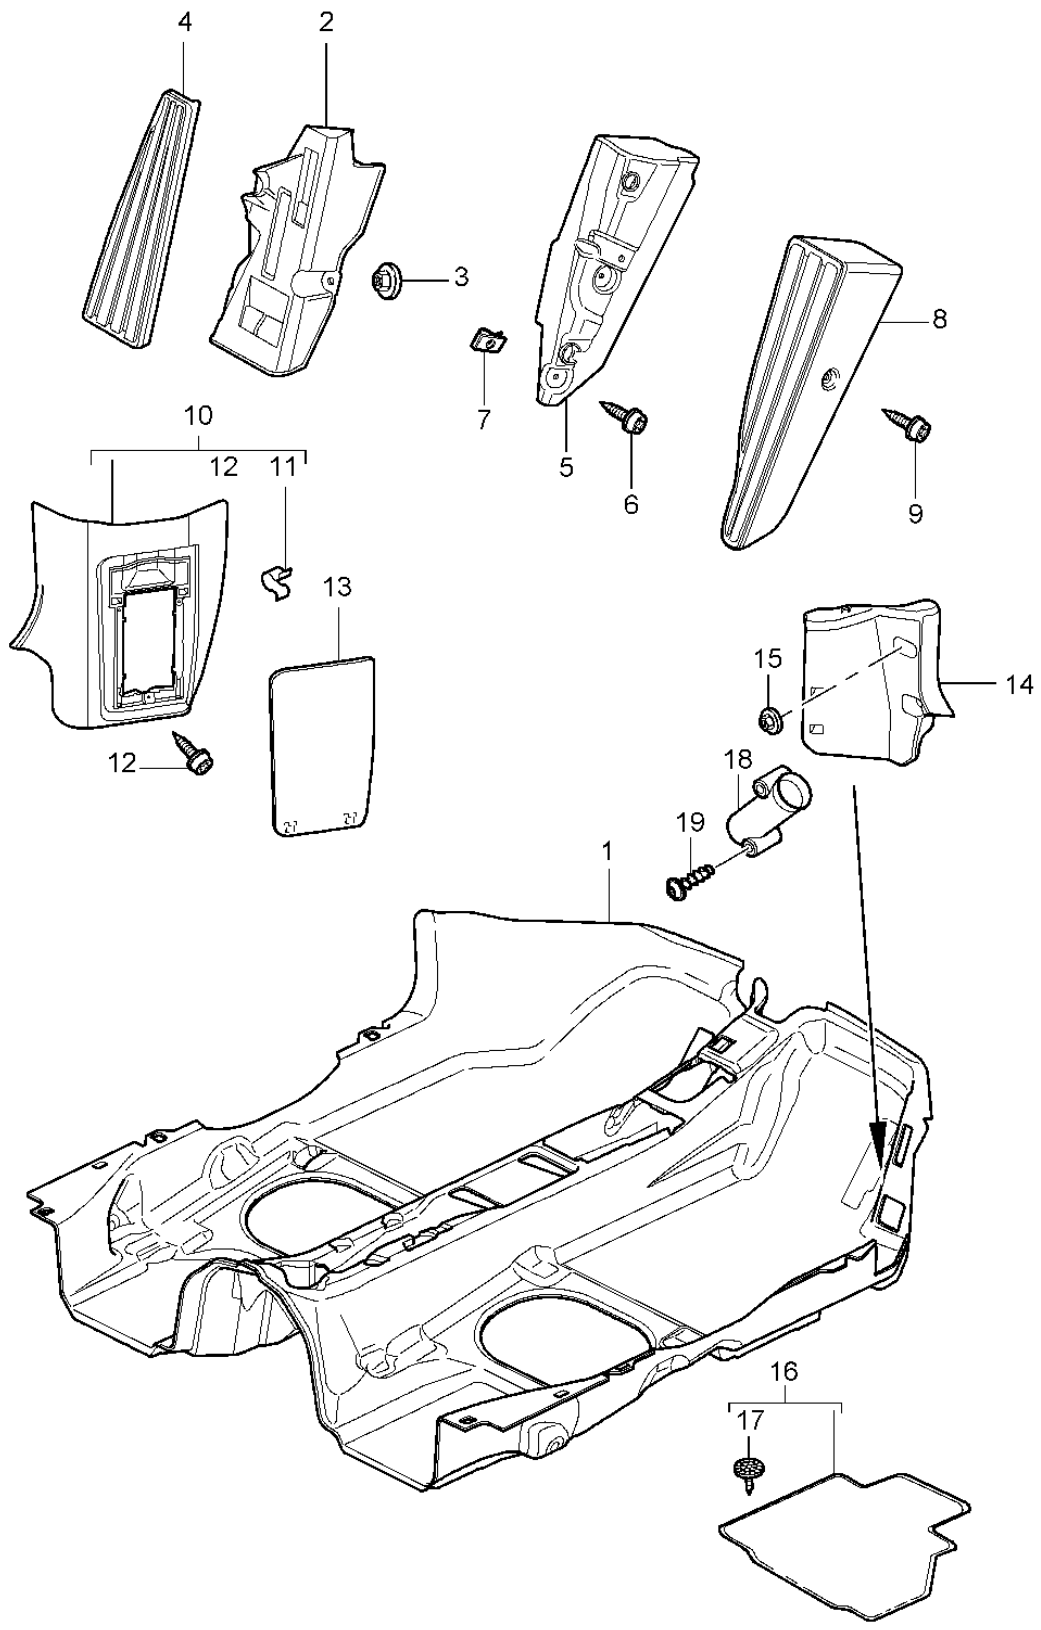

Model: 997T07

Model life 2007>>2009

Pos	Part Number	Description	Remark	Qty	Model
(13)	997 551 045 19 A31 997 551 045 90	Carpet Black Trim Luggage compartment liner Carpet		1	GT2
14	997 551 045 90 A31 999 049 006 40	Black Plastic nut T5 / 30 X 7,5		2	
15	997 551 807 00	cap nut		1	
(15)	999 703 455 41	End cap		1	
16	997 551 401 00	Foam part Tool	left lhd	1	TURBO PR:098
(16)	997 551 402 00	Foam part Tool	right rhd	1	TURBO PR:099
(16)	997 551 121 90	Foam part Tool		1	GT2
17	997 551 408 00	Foam part Luggage compartment liner	right lhd	1	TURBO PR:098
(17)	997 551 407 00	Foam part Luggage compartment liner	left rhd	1	TURBO PR:099
18	997 551 405 00	Foam part Compressor	rear	1	TURBO
19	997 551 403 00	Foam part Compressor	front	1	TURBO
20	997 551 432 00	Foam part filler plate	lhd	1	PR:098
20	997 551 431 00	Foam part filler plate	rhd	1	PR:099
21	997 551 501 00	Cover Compressed air bottle	lhd	1	PR:098
21	997 551 501 00 A31 997 551 501 00	Black Cover Compressed air bottle D - MJ 2009>>	rhd	1	Turbo PR:099,422
(21)	997 551 501 00 A31 997 551 502 00	Black Cover Compressed air bottle	rhd	1	PR:099
(21)	997 551 502 00 A31 997 551 502 00	Black Cover Compressed air bottle D - MJ 2009>>	lhd	1	Turbo PR:098,422
22	997 551 502 00 A31 997 551 415 00	Black Adapter Compressed air bottle		1	
22	997 551 415 00	Adapter Compressed air bottle D - MJ 2009>>		1	Turbo PR:422
23	997 551 805 01	Eye Luggage compartment	front	1	
24	997 551 805 01 02A 997 551 736 01	Black Cover for control unit		1	
25	999 073 061 02	panel screw ST 4,8 X 16		X	
26	997 551 741 00	retaining strap for first aid kit		1	PR:024
(26)	997 551 741 00	retaining strap for first aid kit		1	PR:499

Model: 997T07

Model life 2007>>2009