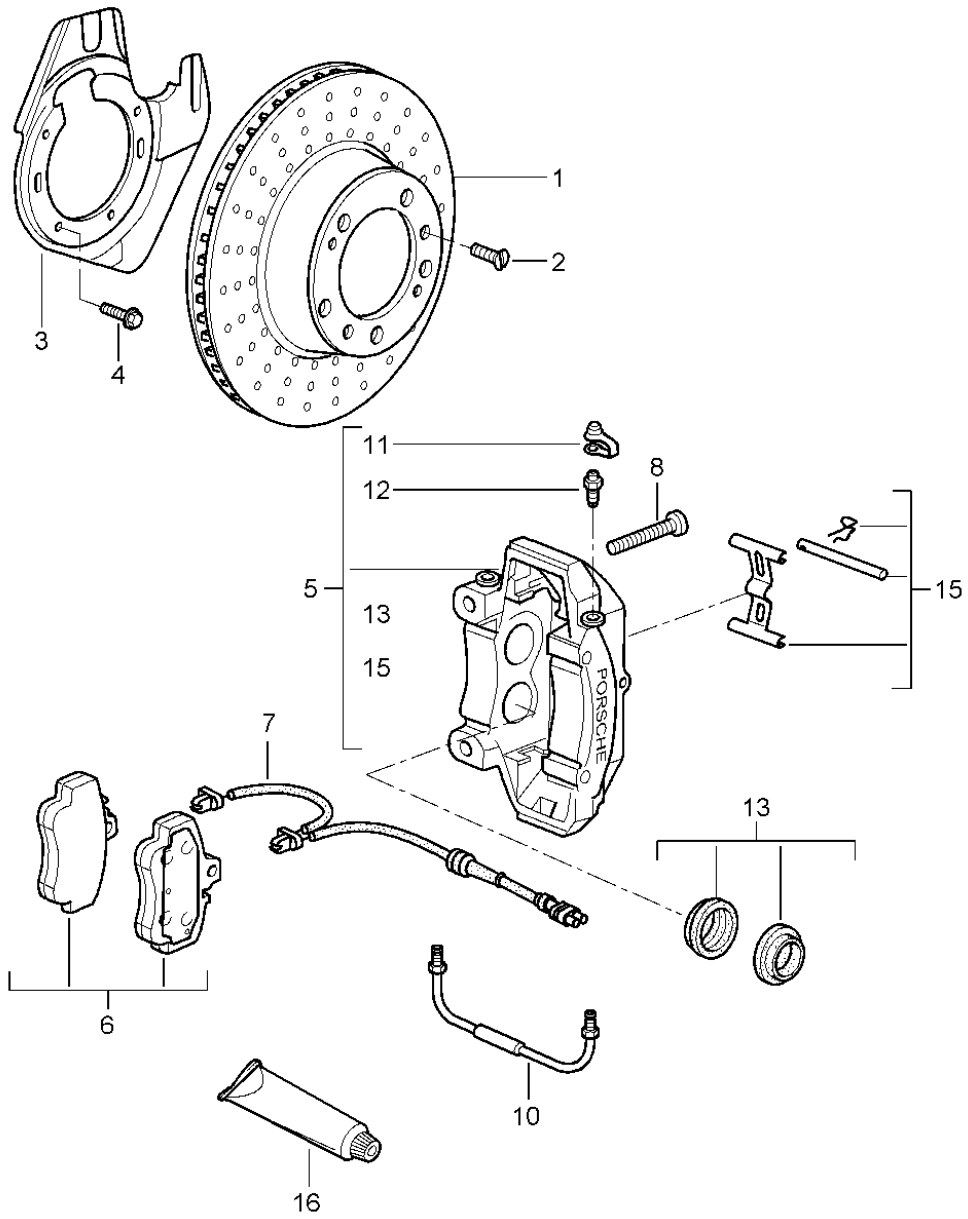

Model: 997T07

Model life 2007>>2009