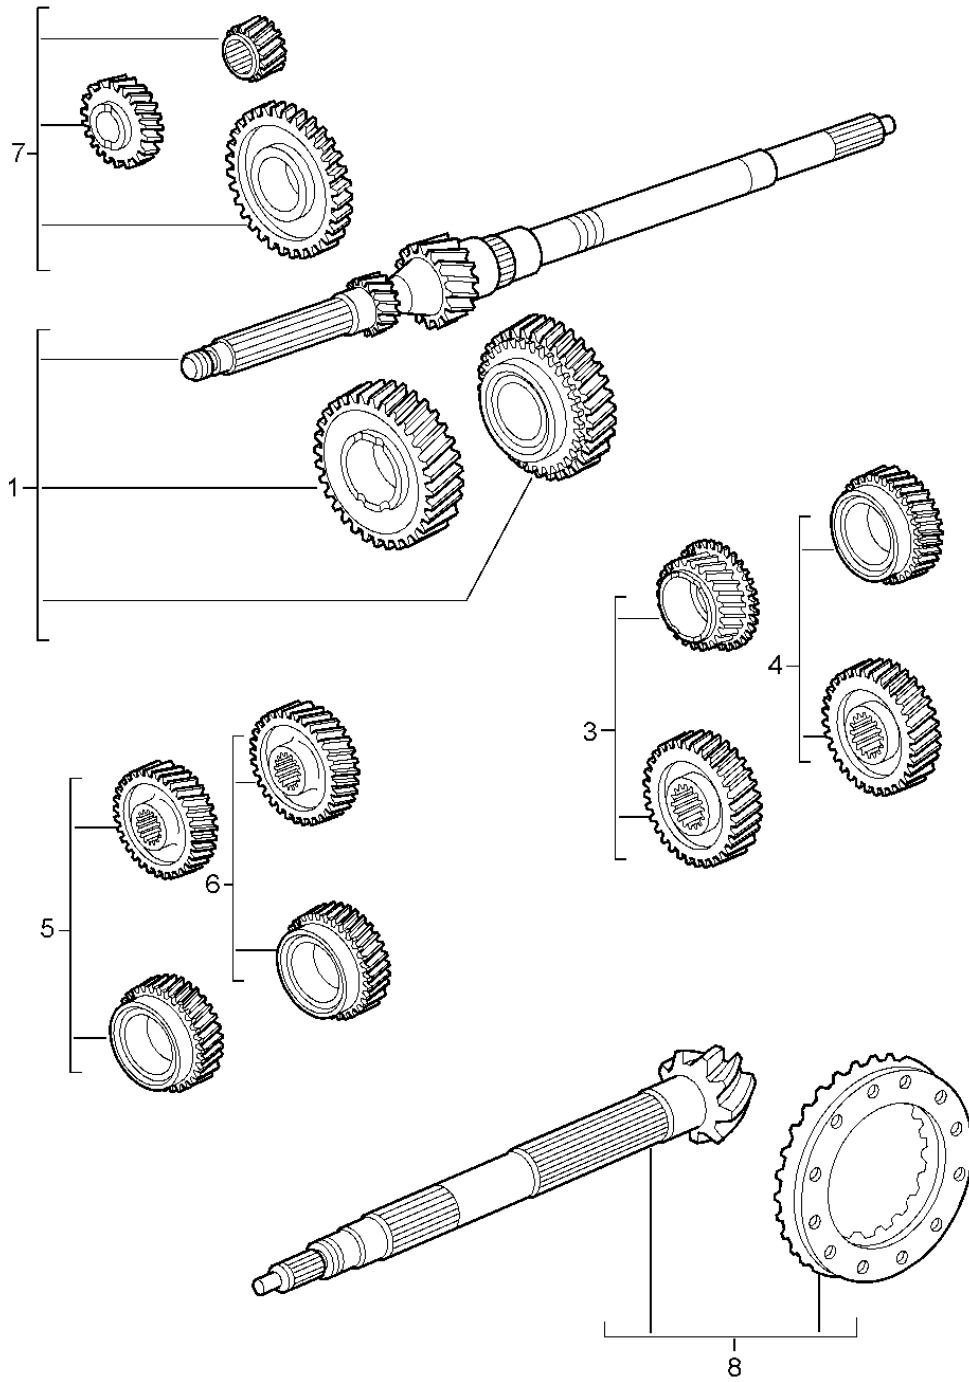

Model: 997T07

Model life 2007>>2009

Model: 997T07

Model life 2007>>2009

Pos	Part Number	Description	Remark	Qty	Model
1	997 302 901 88	Gear wheel sets gear set 1st / 2nd gear 1st gear Z = 41 : 13 2nd gear Z = 34 : 18		1	G9788
3	997 302 953 88	gear set 3rd gear Z = 35 : 25		1	
4	997 302 954 88	gear set 4th speed Z = 35 : 32		1	
5	997 302 955 88	gear set 5th gear Z = 33 : 37		1	
6	997 302 956 88	gear set 6th gear Z = 33 : 45		1	
7	997 302 907 88	gear set Reverse gear		1	
8	950 302 911 71	pinion gear set 31 : 9		1