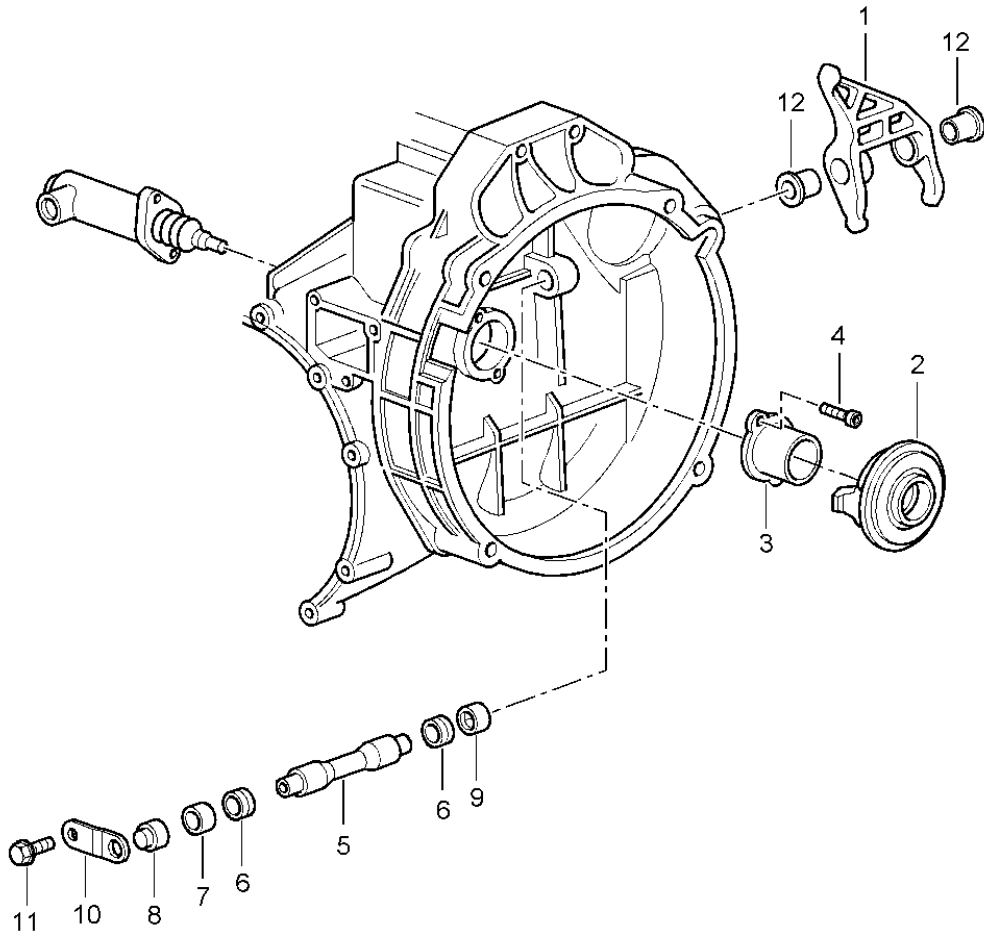

Model: 997T07

Model life 2007>>2009

Model: 997T07

Model life 2007>>2009

Pos	Part Number	Description	Remark	Qty	Model
		Clutch release Clutch slave cylinder			G9750, G9788
1	997 116 712 50	see illustration: clutch operating lever	702-008	1	G9750
(1)	950 116 086 06	Release fork		1	G9788
		with: bush			
(1)	997 116 086 90	D - MJ 2008>> Discontinued part Release fork		1	G9788
		with: bush			
2	950 116 080 08	D - MJ 2008>> release bearing		1	
3	950 116 813 06	guide tube		1	
4	999 270 070 01	fillister hd. bolt M 6 X 14		2	
5	950 116 710 04	release shaft		1	
6	999 113 418 40	Seal 12,3 X 16,4		2	
7	999 201 339 00	bush		1	
8	950 116 725 00	Cover		1	
9	999 201 365 00	Bearing bush Discontinued part		1	
9	999 201 365 01	Bearing bush		1	
10	950 116 713 02	Retaining plate		1	
11	900 075 057 03	Hexagon bolt M 6 X 16		1	
12	950 116 715 01	bush		2