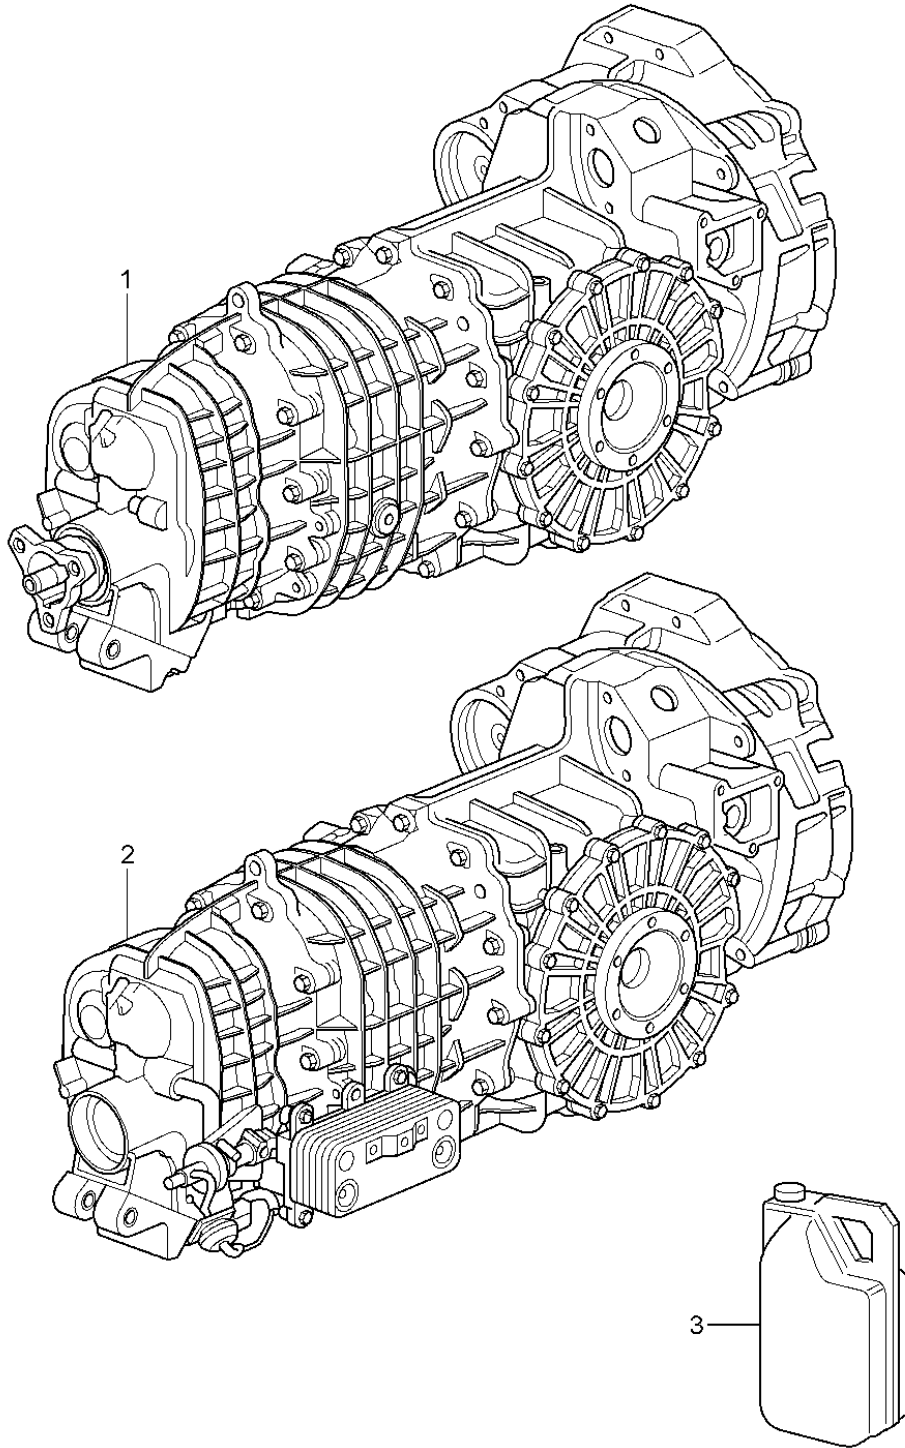

Model: 997T07

Model life 2007>>2009

Model: 997T07

Model life 2007>>2009

Pos	Part Number	Description	Remark	Qty	Model
1	997 300 010 50	Replacement transmission Ready for installation 6-speed manual transmission		1	G9750, G9788 G9750+ PR:219
1	997 300 010 1X	without: limited slip differential 6-speed manual transmission		1	G9750+ PR:219
1	997 300 020 50	without: limited slip differential 6-speed manual transmission		1	G9750+ PR:220
1	997 300 020 1X	with: limited slip differential 6-speed manual transmission		1	G9750+ PR:220
2	997 300 020 80	with: limited slip differential Manual gearbox		1	G9788+ PR:220
2	997 300 020 BX	with: limited slip differential D - MJ 2008>> Manual gearbox		1	G9788+ PR:220
3	000 043 204 20	with: limited slip differential D - MJ 2008>> Transmission fluid MOBILUBE PTX 75 W 90 Container 20 LTR.		X