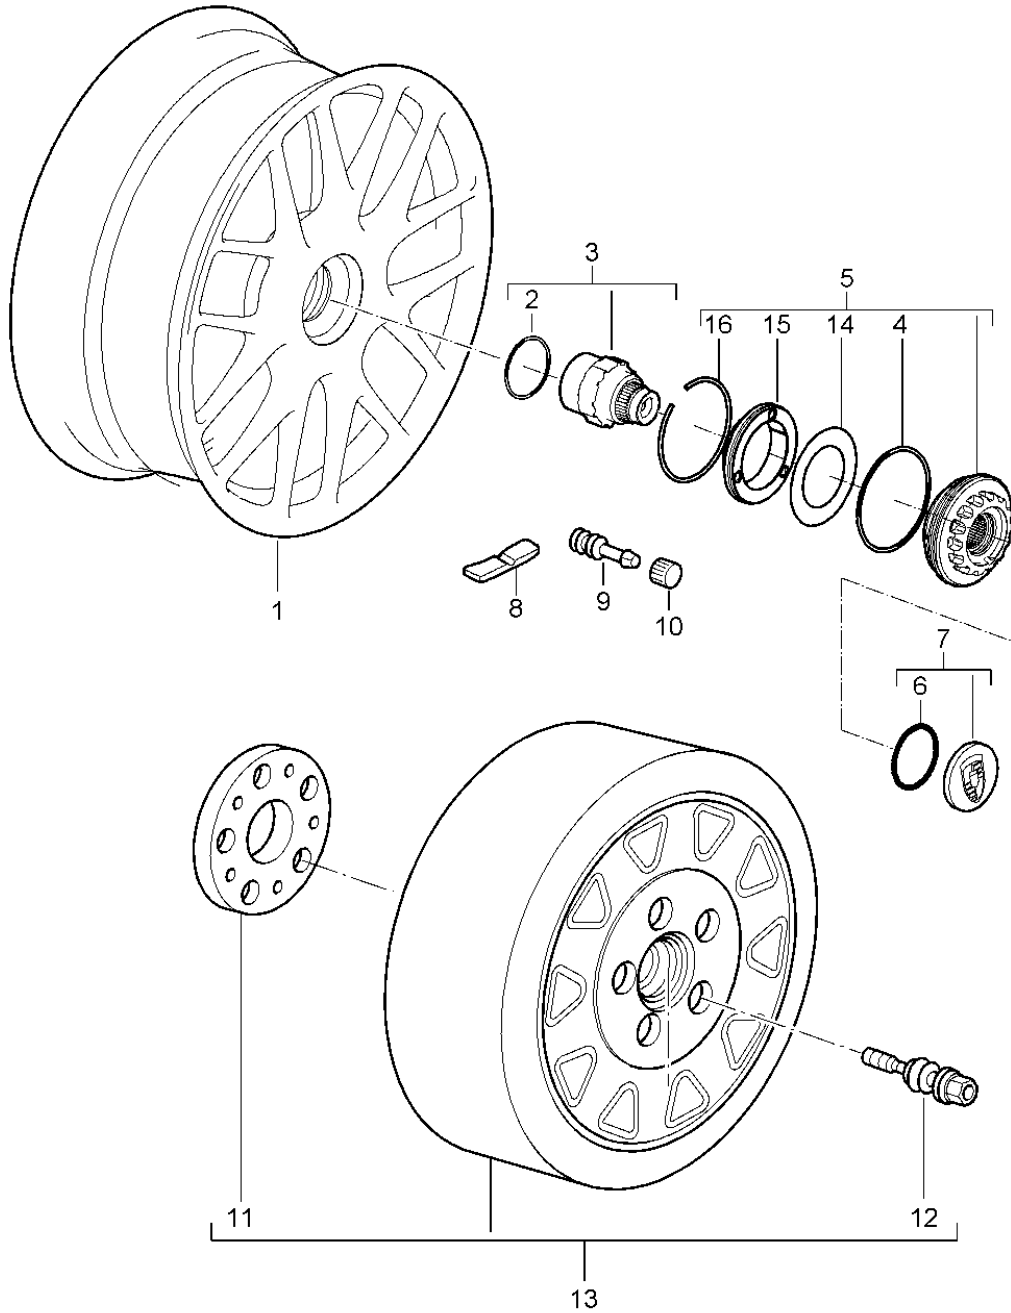

Model: 997T07

Model life 2007>>2009

Model: 997T07

Model life 2007>>2009

Pos	Part Number	Description	Remark	Qty	Model
		Central locking			Turbo PR:422
1	997 362 157 06	Alloy wheel with central locking 8,5 J X 19 ET 56	front	2	
(1)	997 362 163 04	Alloy wheel 11 J X 19 ET 51	rear	2	
2	999 707 012 40	O-ring 37 X 2,5 N		4	
3	997 341 251 02	Locking mechanism Discontinued part		2	
3	997 341 251 04	Locking mechanism		2	
4	999 707 648 40	O-ring 92,00 X 3,5		4	
5	997 361 081 04	Wheel bolt Discontinued part		4	
5	997 361 081 05	Wheel bolt No longer use the part here		4	
5	997 361 081 06	Wheel bolt		4	
6	999 701 045 40	O-ring 32 X 2,0 N		4	
7	997 361 207 03	Hub cap		4	
8	997 361 405 00	Balancer weight (self-adhesive) 5.G.		X	
(8)	997 361 410 00	Balancer weight (self-adhesive) 10 G.		X	
(8)	997 361 415 00	Balancer weight (self-adhesive) 15 G.		X	
(8)	997 361 420 00	Balancer weight (self-adhesive) 20 G.		X	
(8)	997 361 425 00	Balancer weight (self-adhesive) 25 G.		X	
(8)	997 361 430 00	Balancer weight (self-adhesive) 30 G.		X	
(8)	997 361 435 00	Balancer weight (self-adhesive) 35 G.		X	
(8)	997 361 440 00	Balancer weight (self-adhesive) 40 G.		X	
(8)	997 361 445 00	Balancer weight (self-adhesive) 45 G.		X	
(8)	997 361 450 00	Balancer weight (self-adhesive) 50 G.		X	
(8)	997 361 455 00	Balancer weight (self-adhesive) 55 G.		X	
(8)	997 361 460 00	Balancer weight (self-adhesive) 60 G.		X	
(8)	997 361 465 00	Balancer weight (self-adhesive) 65 G.		X	