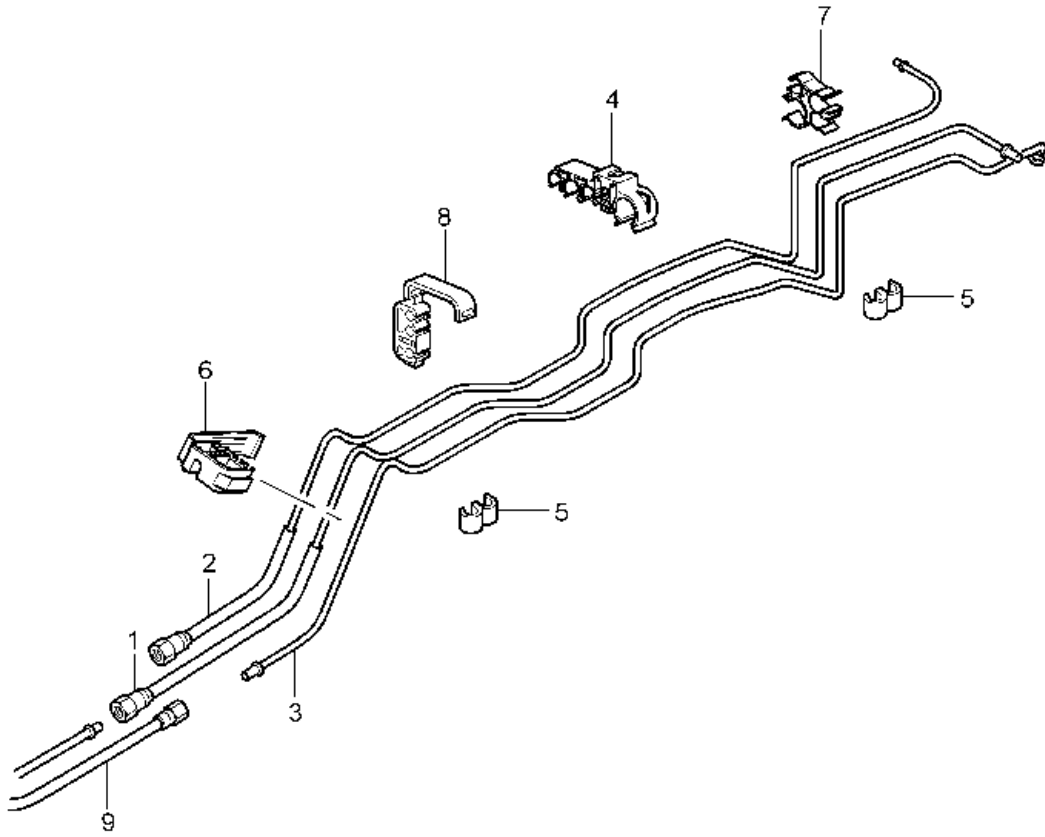

Model: 997T07

Model life 2007>>2009

Model: 997T07

Model life 2007>>2009

Pos	Part Number	Description	Remark	Qty	Model
1	997 201 265 01	Fuel system Fuel line Fuel pump for Engine	rear rear	1	
2	997 201 275 00	Fuel line Return line	rear	1	
3	997 201 355 01	Air line Activated charcoal container for Engine	rear	1	
4	999 507 833 40	Cable holder 15/8/10/8		1	
5	999 507 488 40	Cable holder 5,0/10,0		4	
6	999 507 521 40	Cable holder 8/8/10		1	
7	999 507 850 40	Cable holder 8,0/15,0		1	
8	999 507 727 40	Cable holder 8/10		1	
9		Lines see illustration:	front 201-005