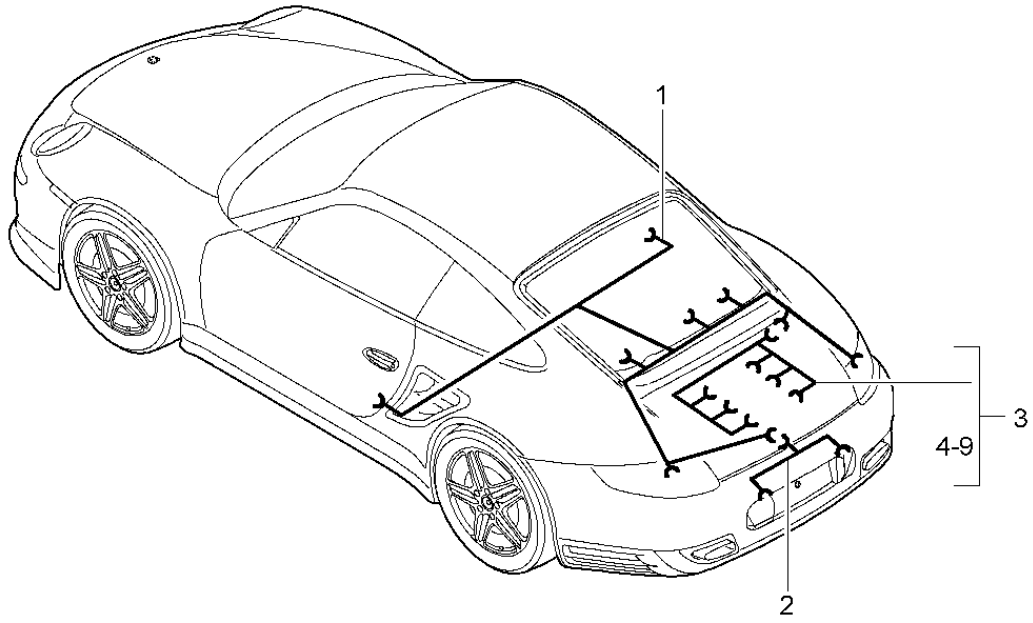

Model: 997T07

Model life 2007>>2009

Model: 997T07 Model life 2007>>2009

Pos	Part Number	Description	Remark	Qty	Model
1	997 622 905 00	Wiring looms Rear end Rear lid Licence plate light Engine Gearbox repair kits Shock absorbers anti-locking brake syst. -abs- brake pad wear display Rear axle		1	
-	997 622 670 70	Wire set Rear end Vehicle Ident. No. Indicate		1	GT2
2	997 612 660 01	Wire set Licence plate light		1	
(2)	997 612 661 00	Wire set Parking aid		1	PR:635
(2)	997 612 661 01	Licence plate light Wire set Parking aid		1	PR:635
-	999 507 944 40	Licence plate light Retaining clip for Connection point POS.2		1	
3	997 607 015 03	Wire set Engine		1	
-	999 702 324 40	Grommet		1	
4	997 607 141 00	Air mass meter Cable guide Cyl. 1 - 3		1	
5	997 607 151 00	Cover Cable guide Cyl. 1 - 3		1	
6	997 607 143 00	Cable guide	center	1	
7	997 607 153 00	Cover	center	1	
8	997 607 142 00	Cable guide Cable guide Cyl. 4 - 6 for		1	
8	997 607 142 01	Wiring looms 997.607.015.01/02 Cable guide Cyl. 4 - 6 for		1	
9	997 607 152 00	Wire set 997.607.015.03 Cover		1	
10	900 385 009 01	Cable guide Cyl. 4 - 6		2	
(11)	997 610 131 00	Torx screw BM 6 X 16 Bracket		1	
-	997 622 663 00	Connection point Wire set Engine		1	PR:249
-	999 507 752 40	Wire set Gearbox Cable holder		1	PR:249