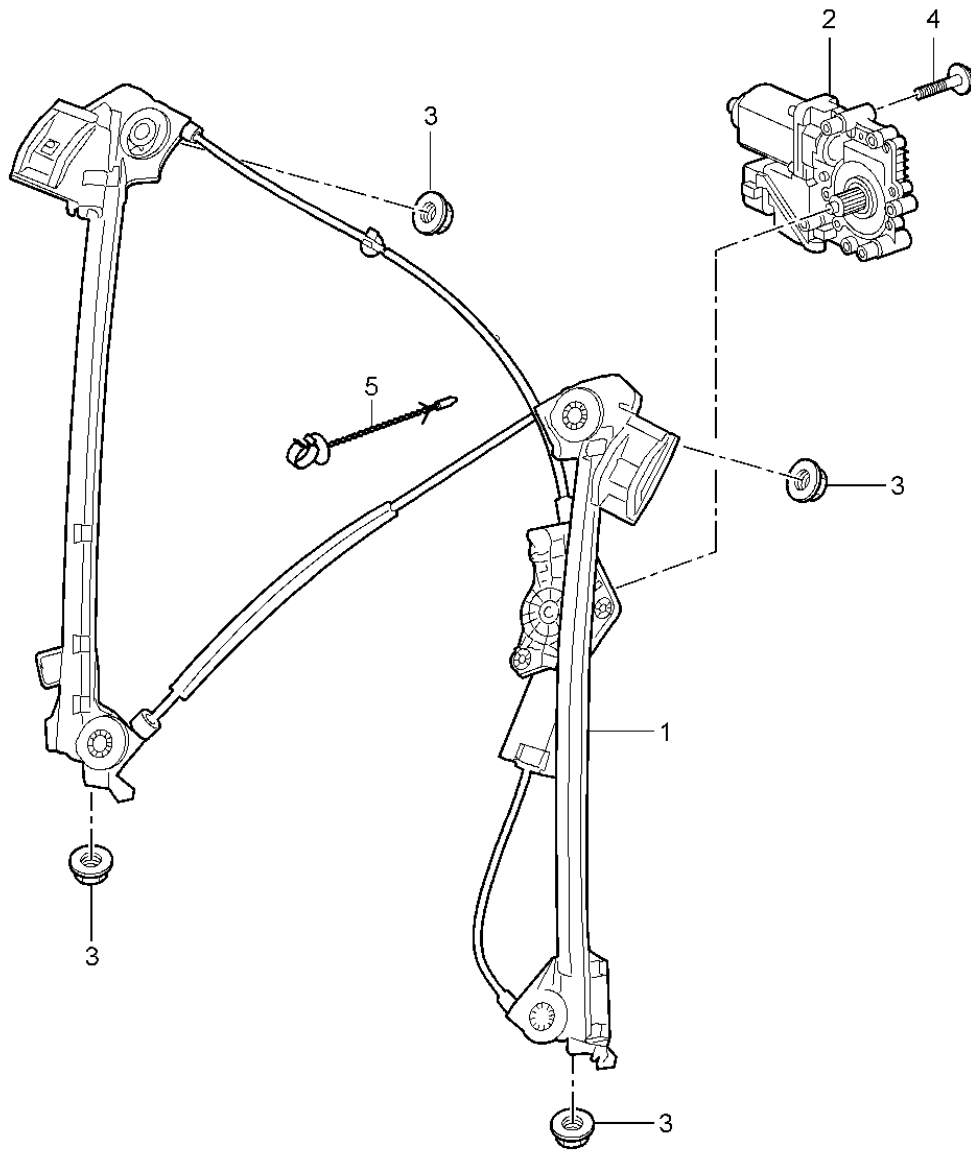

Model: 997T07

Model life 2007>>2009