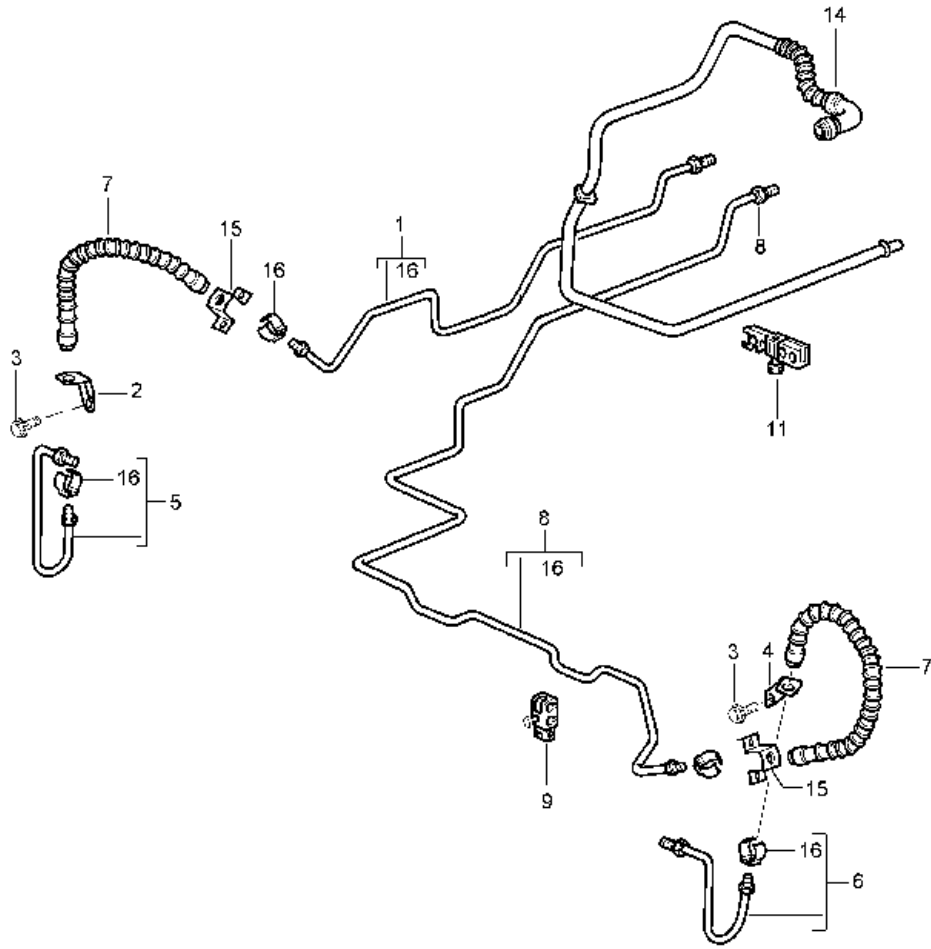

Model: 997T07

Model life 2007>>2009