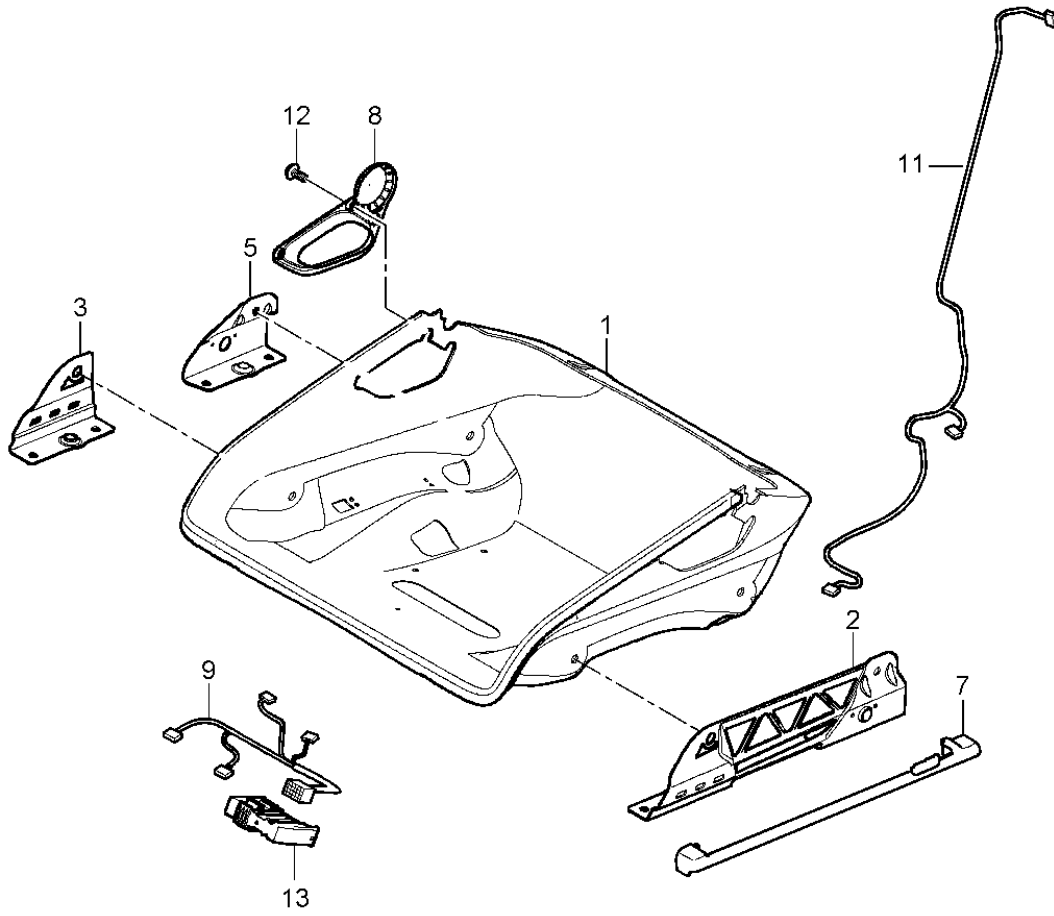

Model: 997T07

Model life 2007>>2009

Model: 997T07 Model life 2007>>2009

Pos	Part Number	Description	Remark	Qty	Model
		bucket seat Collapsible Seat frame Accessories D - MJ 2008>>			GT2
1	997 521 281 00	Cup Seat frame	left a. right	2	PR:388,389
(1)	997 521 182 00	without: seat occupied recognition Cup Seat frame with: seat occupied recognition and Seat rail	right	1	PR:389,560
2	997 521 433 00	Adapter Seat frame Discontinued part	outer left	1	PR:388,389, 560
(2)	997 521 434 00	Adapter Seat frame Discontinued part	outer right	1	PR:389
3	997 521 436 00	Adapter Seat frame Discontinued part	front, inner right	1	PR:388
4	997 521 435 00	Adapter Seat frame without: seat occupied recognition Discontinued part	front, inner left	1	PR:389
5	997 521 438 00	Adapter Seat frame Discontinued part	rear, inner right	1	PR:388
6	997 521 437 00	Adapter Seat frame without: seat occupied recognition Discontinued part	rear, inner left	1	PR:389
7	997 521 427 03	Cover Sensor seat occupied recognition	left	1	PR:389,560
(7)	997 521 427 03 01C 997 521 426 03	Satin black Cover Sensor seat occupied recognition	right	1	PR:389,560
8	997 521 426 03 01C 997 521 561 00	Satin black Trim Seat belt	left lower	1	PR:388,389
(8)	997 521 561 00 01C 997 521 562 00	Satin black Trim Seat belt	right lower	1	PR:388,389
9	997 521 562 00 01C 997 612 688 10	Satin black Wire set seat occupied recognition		1	PR:389,560
11	997 612 785 10	Wire set	left a. right	1	PR:388,389
12	999 141 049 01	Side airbag unit Oval-head screw Mount Trim Belt Seat cushion		3	
13	997 618 233 05	Control unit for seat occupied sensor		1	PR:560