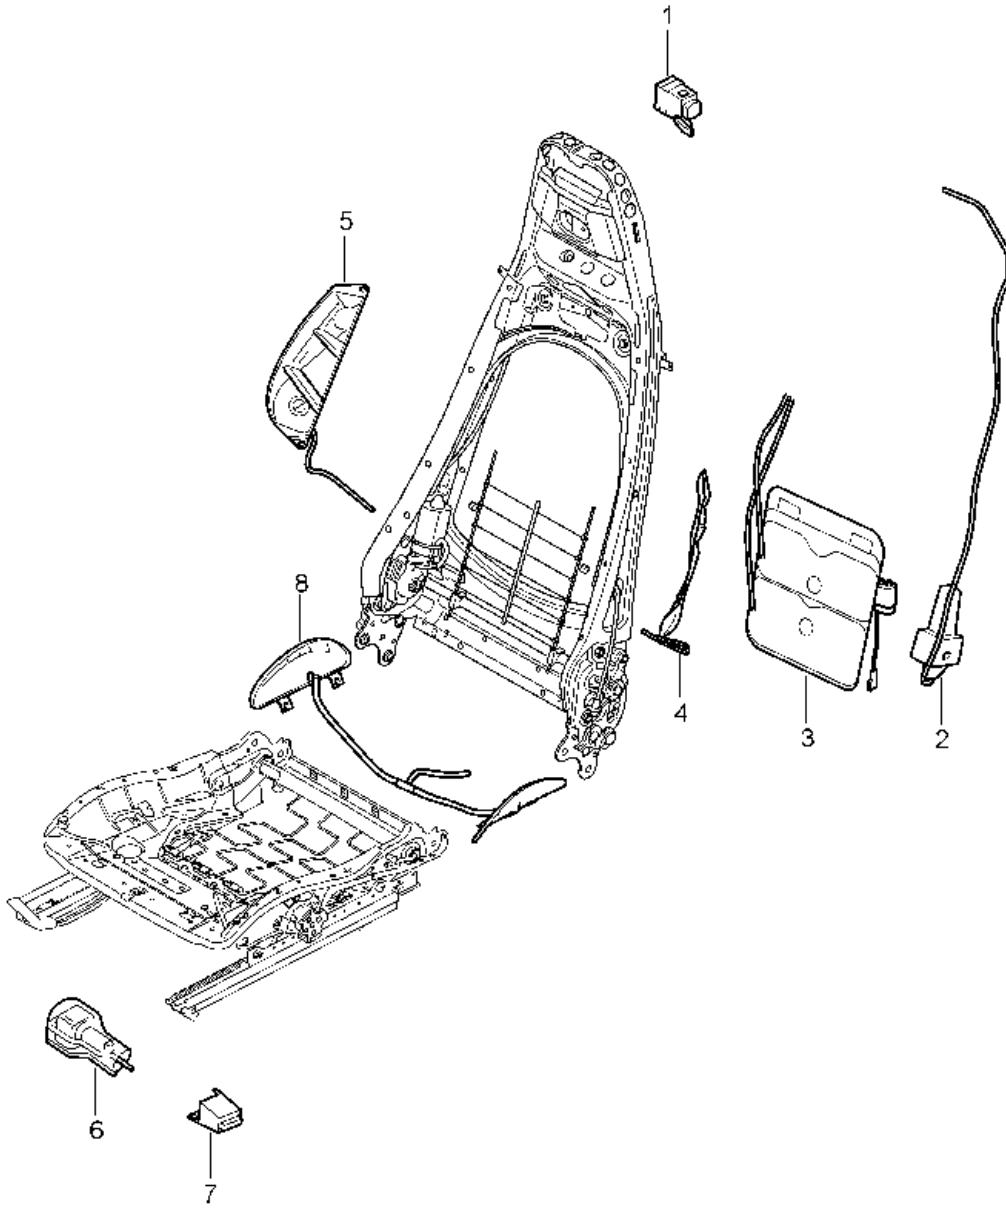

Model: 997T07

Model life 2007>>2009

Model: 997T07

Model life 2007>>2009

Pos	Part Number	Description	Remark	Qty	Model
1	997 617 726 00	Lumbar support sports seat Valve		1	PR:537,538
2	997 620 725 00	Lumbar support Compressor Lumbar		1	
3	997 521 709 01	Lumbar support backrest		1	PR:377,378, 537,538
4	997 521 711 00	container Air distributor Backrest side bolster	left	1	PR:377,378
5	997 521 712 00	container Air distributor Backrest side bolster	right	1	
6	997 620 727 00	Compressor Adjustment Seat side bolster		1	
7	997 617 727 00	Valve Adjustment Seat		1	
8	997 521 713 01	Wide container Air distributor Seat side bolster		1