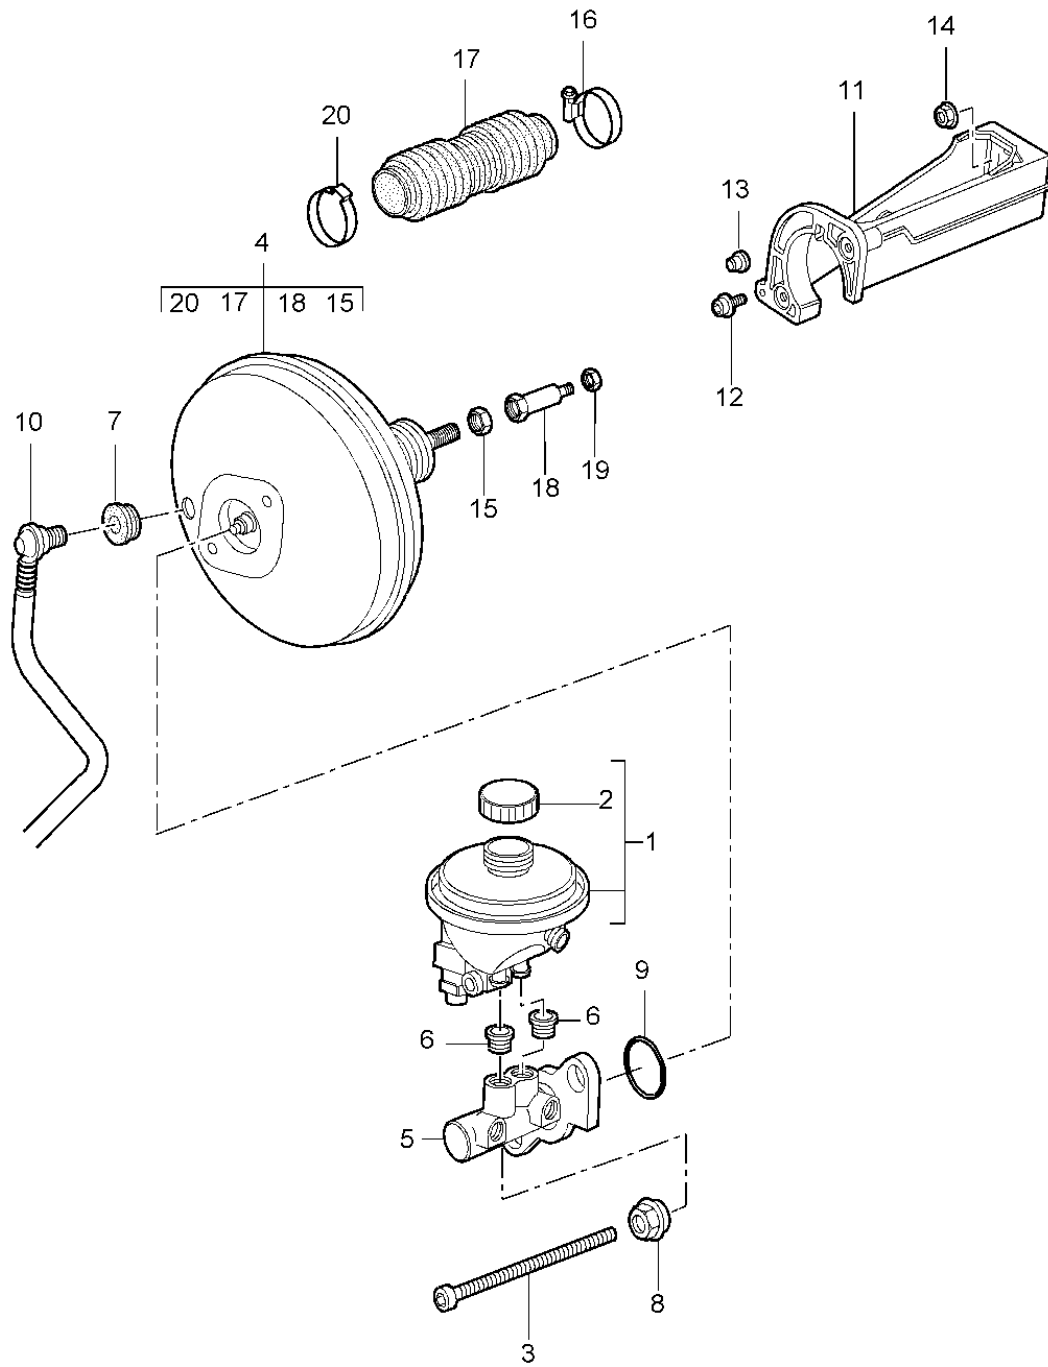

Model: 997T07

Model life 2007>>2009