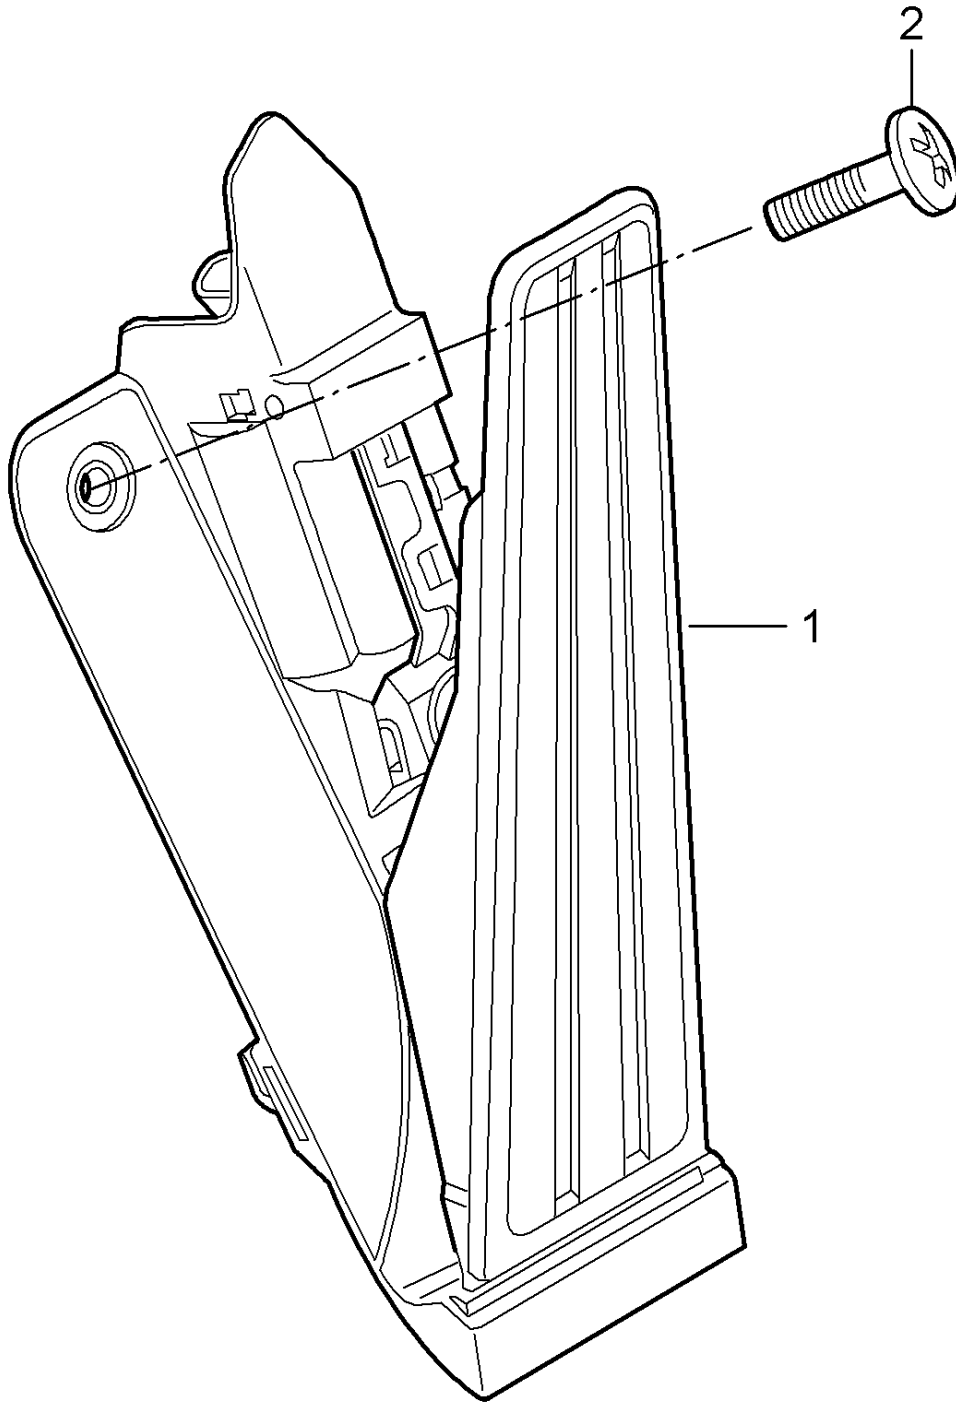

Model: 997T07

Model life 2007>>2009