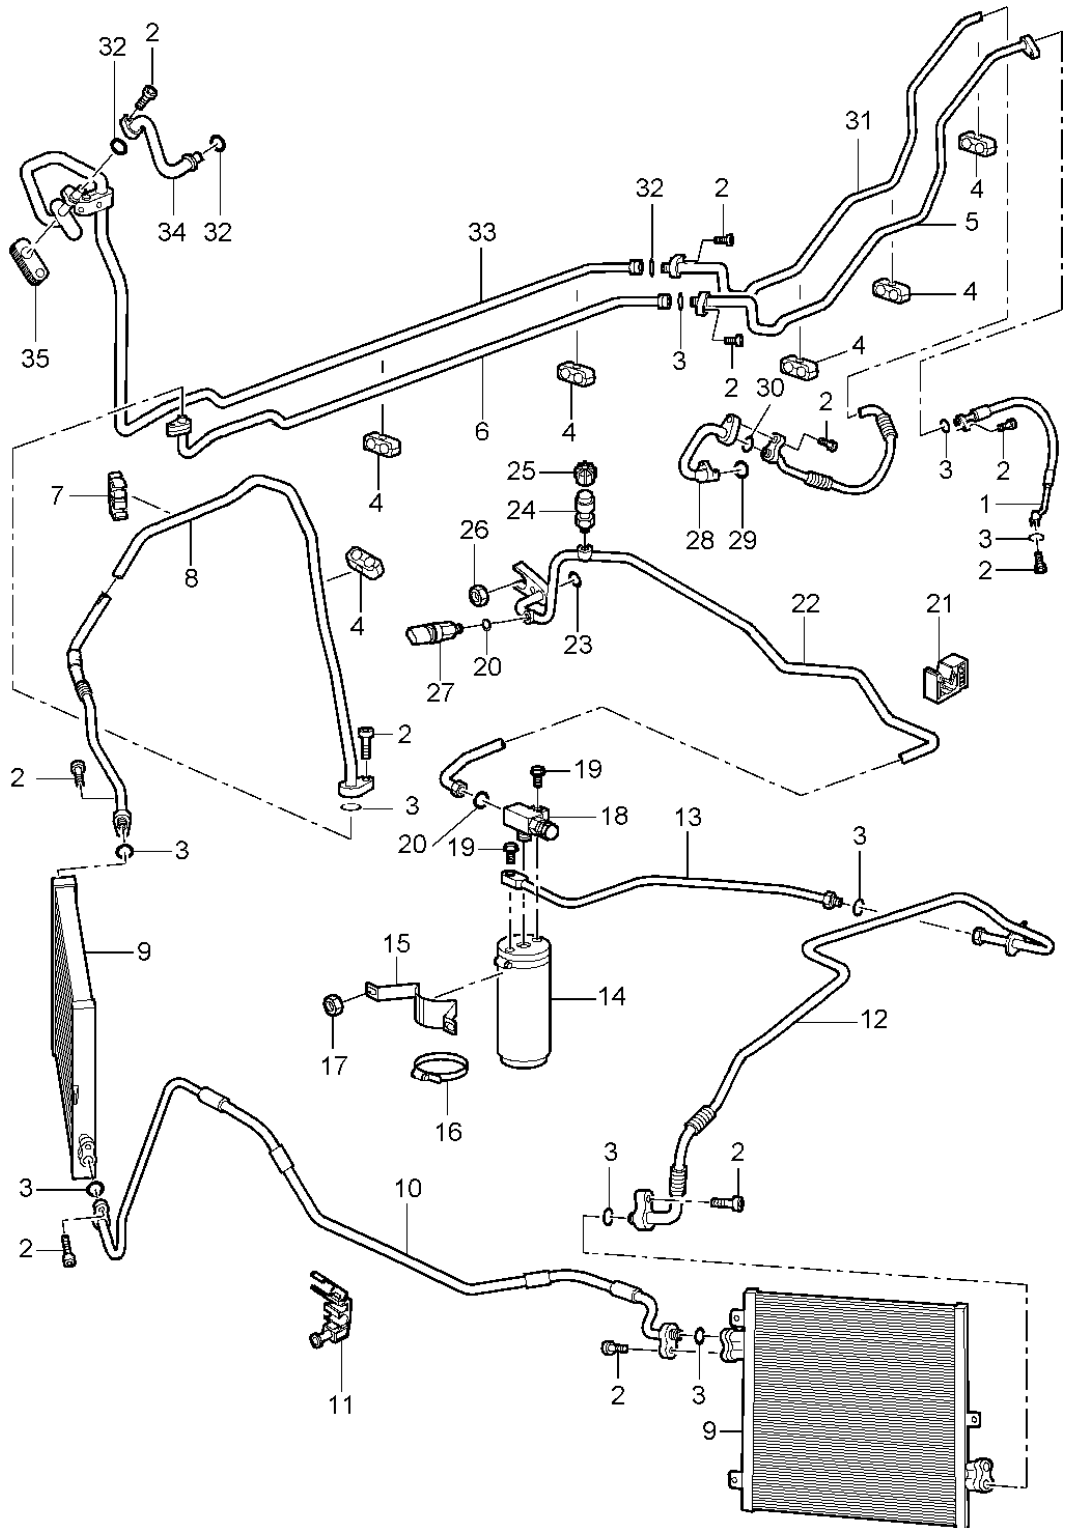

Model: 997T07

Model life 2007>>2009

Model: 997T07 Model life 2007>>2009

Pos	Part Number	Description	Remark	Qty	Model
1	997 573 097 01	refrigerant circuit Pressure line Discontinued part		1	
1	997 573 097 03	Pressure line		1	
2	900 067 247 02	Bolt with washer M8 X 30 Discontinued part		X	
2	900 067 247 01	Bolt with washer M8 X 30		X	
3	999 707 434 41	O-ring 10,6 X 2,0		X	
4	999 511 230 40	Cable holder		X	
5	997 573 096 03	Pressure line		1	
6	996 573 092 02	Pressure line		1	
7	996 355 547 01	Bracket		1	
8	997 573 094 01	Pressure line		1	
9	996 573 111 03	Condenser		2	
10	997 573 103 01	Pressure line		1	TURBO
(10)	997 573 103 80	Pressure line		1	GT2
11	996 347 543 00	Cable holder 4,75 / 8,0		2	
12	997 573 105 01	Pressure line		1	
13	996 573 106 00	Refrigerant line Drier		1	
14	944 573 143 01	Drier		1	
15	996 573 451 00	bracket for drier		1	
16	999 512 349 01	Hose clamp A50-70/9		1	
17	900 380 015 09	Hexagon nut M6		2	
18	997 573 243 00	Distributor		1	
19	900 075 340 01	Bolt with washer M6 X 22		2	
20	999 707 555 41	O-ring 10,8 X 1,8		X	
21	999 591 922 40	Bracket 4,8 / 8,0	lhd	1	PR:098
(21)	999 513 049 40	Cable ties 8,0 - 30	rhd	1	PR:099
22	997 573 108 02	Pressure line	lhd	1	PR:098
(22)	997 573 108 01	Pressure line Discontinued part	rhd	1	PR:099
(22)	997 573 108 03	Pressure line	rhd	1	PR:099
23	999 707 531 41	O-ring 7,5 X 2,04		X	
24	996 573 666 00	Valve		1	
25	944 573 663 02	Cap		1	
26	900 377 010 09	Hexagon nut M6		2	
27	1K0 959 126 B	Pressure sensor Discontinued part		1	
(27)	955 613 137 01	Pressure sensor Discontinued part		1	
(27)	955 613 137 02	Pressure sensor		1	
28	997 573 099 03	suction line		1	
29	999 707 439 41	O-ring 23,8 X 2,4		X	
30	999 707 558 41	O-ring 13,7 X 2,5		X	
31	997 573 095 01	suction line M >> 627 00765 M >> 627 00889 See technical information		1	PR:249,480