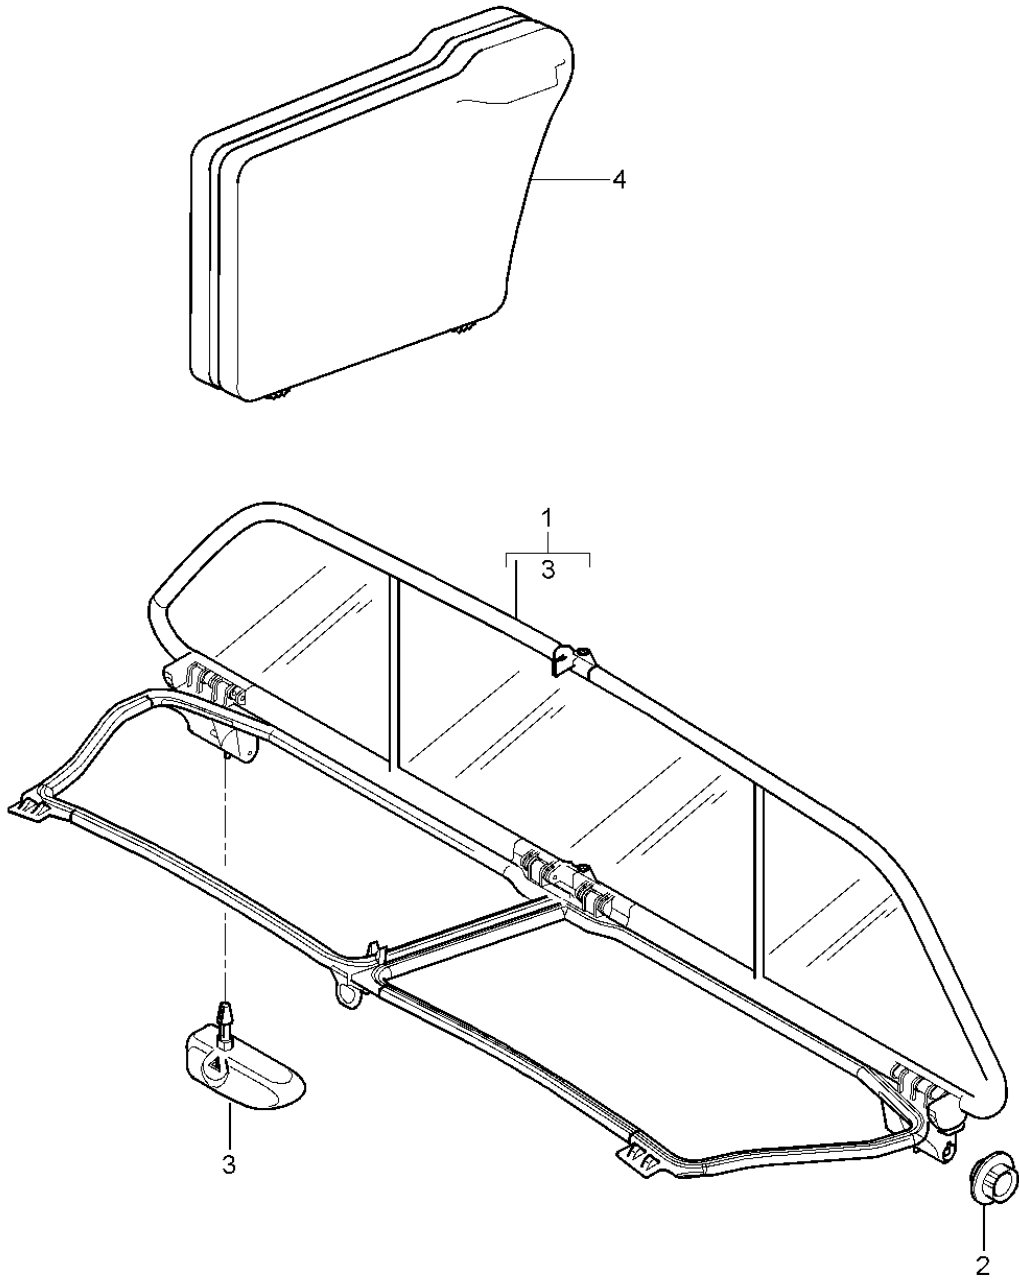

Model: 997T07

Model life 2007>>2009

Model: 997T07

Model life 2007>>2009

Pos	Part Number	Description	Remark	Qty	Model
1	996 561 125 03	Windbreak Windbreak Discontinued part		1	
1	996 561 125 03 01C 997 561 125 00	Black Windbreak Discontinued part		1	
2	997 561 125 00 01C 996 561 127 00	Black Rosette	left	1	
2	996 561 127 00 01C 996 561 128 00	Black Rosette	right	1	
3	996 561 128 00 01C	Black		1	
(3)	996 561 955 00 996 561 956 00	repair set repair set	left right	1 1	
4	997 561 161 01	Pocket Windbreak		1