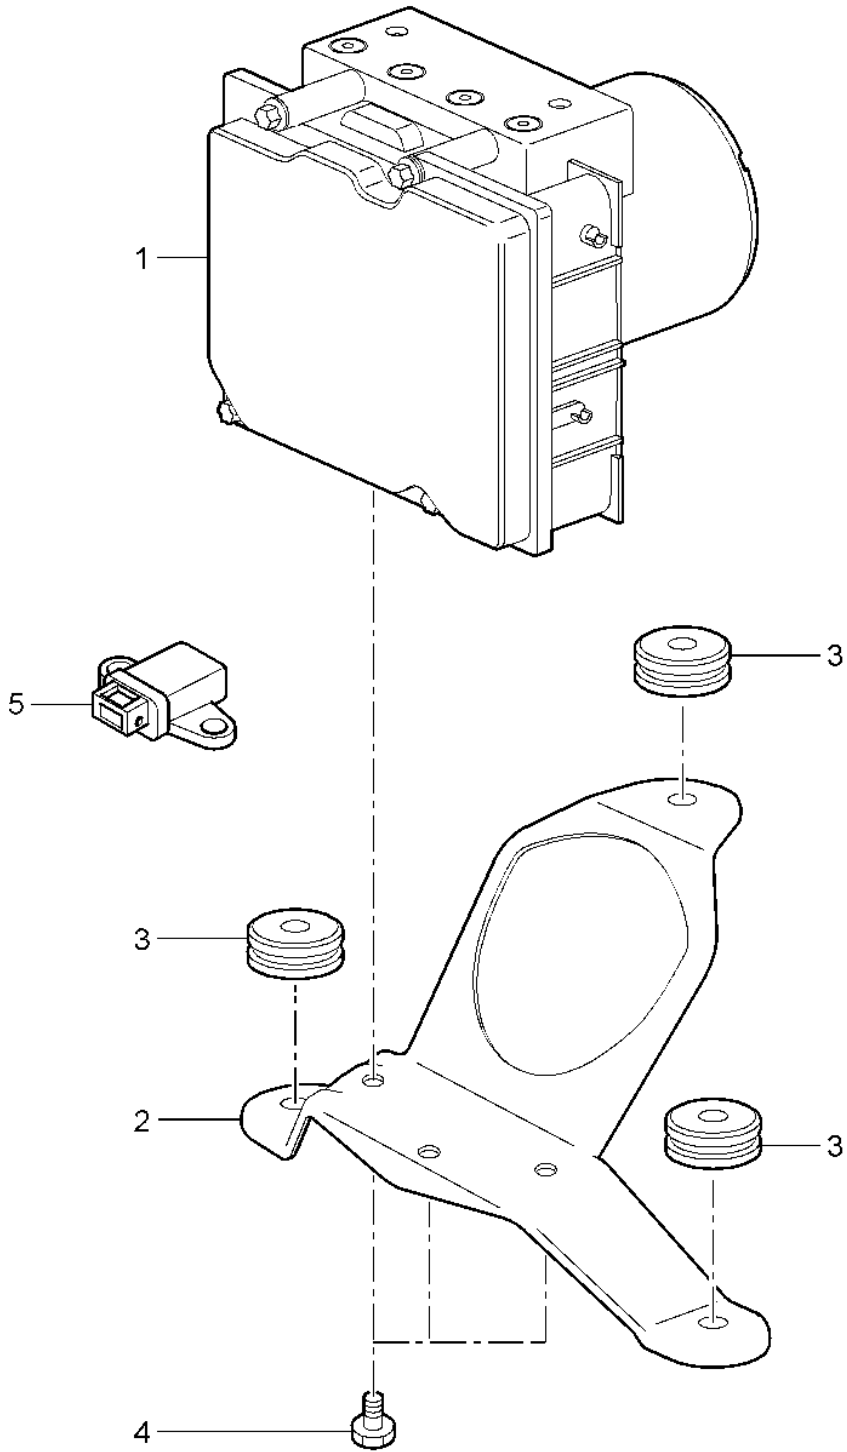

Model: 997T07

Model life 2007>>2009