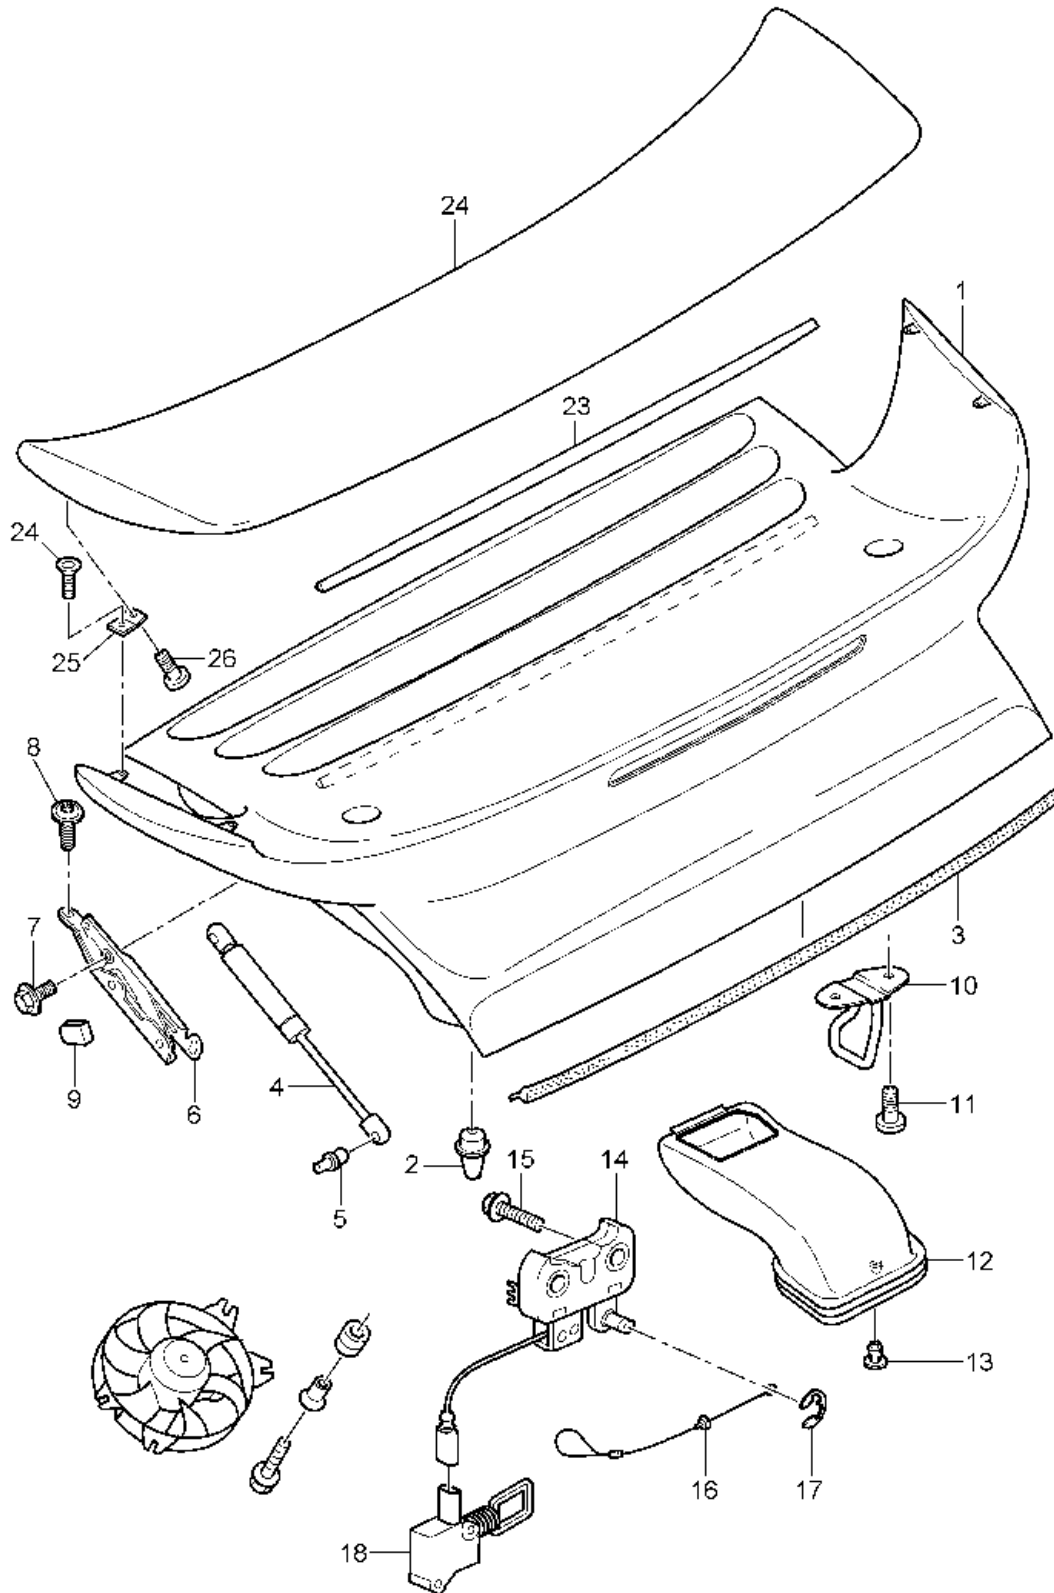

Model: 997T07

Model life 2007>>2009

Model: 997T07 Model life 2007>>2009

Pos	Part Number	Description	Remark	Qty	Model
1	997 512 221 03	Cover and Rear spoiler Cover primed	rear	1	PR:XAF
2	996 512 987 00	adjusting screw Cover	also use:	2	
3	997 512 611 01	Seal		1	
4	997 512 551 00	Gas filled strut		1	
5	999 167 051 03	Ball stud		2	
6	997 512 151 02	Hinge	left	1	
(6)	997 512 152 01	Hinge	right	1	
7	900 378 214 01	Hexagon bolt M 6 X 18		4	
8	900 075 466 09	Bolt with washer M 6 X 16		6	
8	900 075 466 01	Bolt with washer M 6 X 16		6	
9	997 512 153 00	Stop Hinge		2	
10	997 512 213 01	Lock upper part		1	
11	999 073 378 02	flat round head bolt M 6 X 20		2	
12	997 110 171 00	intake manifold Air filter	left	1	COUPE
(12)	997 110 172 00	intake manifold Air filter	right	1	COUPE
(12)	997 110 171 03	intake manifold Air filter	left	1	CABRIO
(12)	997 110 172 03	intake manifold Air filter	right	1	CABRIO
13	999 507 499 40	Spreader rivet 5,0 X 11,5		2	
14	997 512 053 00	Lock lower part		1	
15	N 910 664 01	Hexagon socket head bolt (combi) M 6 X 40		2	
16	997 512 521 00	Cable Emergency operation		1	
17	900 116 002 03	Retaining washer		1	
18	997 624 118 00	throttle control element		1	
(18)	997 624 118 01	throttle control element D - MJ 2009>>		1	
-	997 612 916 00	repair set Wire set throttle control element D >> - MJ 2008		1	
19	997 624 056 02	Fan		1	
20	999 703 451 40	Rubber grommet 9,0 X 14,0 X 1,5		4	
21	999 209 093 01	spacer sleeve 7,0 X 1,0 X 12		4	
22	999 073 417 01	fillister hd. bolt M6 X 30		4	
23	997 512 471 01	Spoiler		1	
24	997 512 261 03	Rear spoiler		1	
25	997 512 977 01	Connecting piece	left	1	
25	997 512 977 02	Connecting piece	left	1	
(25)	997 512 978 01	Connecting piece	right	1	
26	900 119 126 02	Socket head bolt M 6 X 18		4	
27	900 249 055 09	countersunk bolt		4	