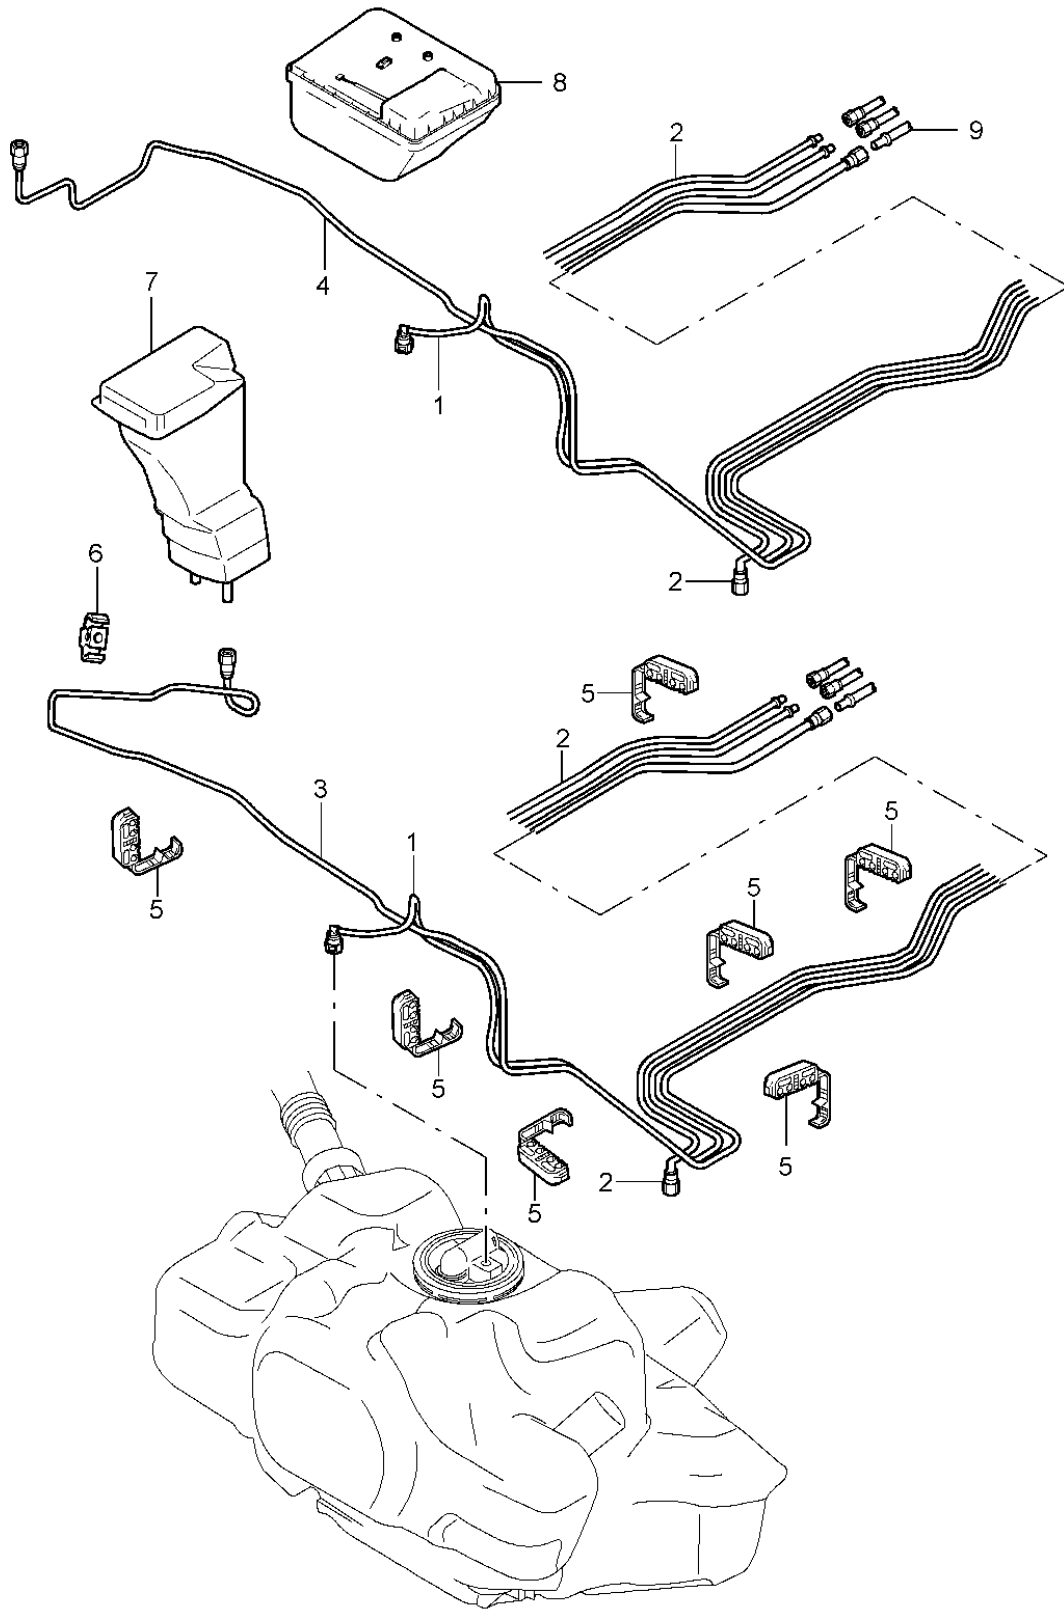

Model: 997T07

Model life 2007>>2009

Model: 997T07

Model life 2007>>2009

Pos	Part Number	Description	Remark	Qty	Model
1	997 201 261 03	Fuel system Fuel line Fuel pump for Engine	front front	1	
2	997 201 271 00	Fuel line Return line Discontinued part		1	TURBO
2	997 201 271 01	Fuel line Return line		1	TURBO
(2)	997 201 271 90	Fuel line Return line Discontinued part		1	
(2)	997 201 271 92	Fuel line Return line		1	
(2)	997 201 271 00	Fuel line Return line Discontinued part		1	PR:664
(2)	997 201 271 01	Fuel line Return line		1	PR:664
3	997 201 351 02	Purge-air line Activated charcoal container for Engine	front	1	
5	999 507 521 40	Cable holder 8,0/8/10		8	
6	999 507 727 40	Cable holder 8,0/10,0		1	
7		Activated charcoal container see illustration:		1	
9		Lines see illustration:	201-020 rear 201-010	1