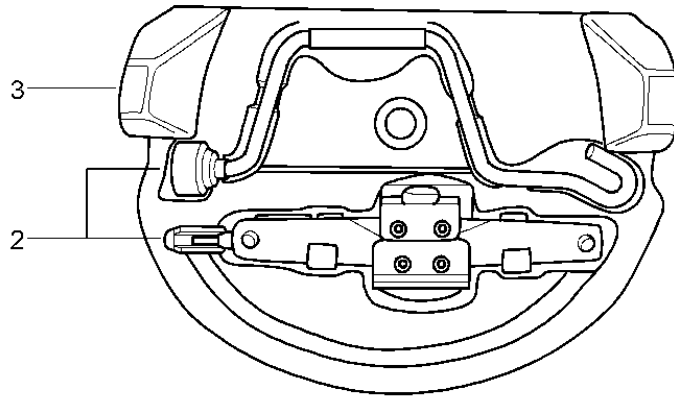

Model: 997T07

Model life 2007>>2009

Model: 997T07

Model life 2007&gt;&gt;2009

Pos	Part Number	Description	Remark	Qty	Model
1	997 721 115 00	Tool jack Fire extinguishers Toolbox with contents comprising:		1	GT2
-	477 012 229	Double open-ended spanner 10 X 13		1	
-	477 012 231	screwdriver		1	
-	111 012 287	handle for screwdriver		1	
-	999 571 077 02	Socket wrench - 5 - for Headlights		1	
2	996 721 211 00	Scissors type jack		1	PR:447
3	996 722 101 00	Foam part		1	PR:447
(3)	997 722 101 00	Foam part		1	TURBO PR:422,447, 450
-	999 571 074 30	Threaded stud for Assembly Wheels		1	PR:447
-	477 012 221 A	wheel bolt wrench		1	PR:447
-	999 571 070 30	operating rod for Tool		1	PR:447
-	997 361 181 52	Wheel bolt		1	TURBO PR:422,447
-	997 361 069 02	Tool for Wheel bolt		1	TURBO PR:422
-	997 361 161 00	Extension for Tool		1	TURBO PR:422,447
-	997 362 193 00	Wheel bolt Shim	front	1	TURBO PR:422,447
-	997 362 195 00	Shim	rear	1	TURBO PR:422,447
-	997 722 801 00	Mounting for vehicle tools		1	PR:447
-	996 361 521 00	Protective sleeve		1	PR:447
-	997 722 061 00	Cover Spare wheel Discontinued part		1	TURBO PR:447
-	997 722 061 01	Cover Spare wheel		1	TURBO PR:447
-	997 722 061 02	Cover Spare wheel		1	TURBO PR:422,447, 450
-	997 722 073 00	tensioning strap Spare wheel		1	TURBO PR:422,447, 450
-	997 722 103 00	Support Spare wheel		1	TURBO/COUPE PR:447
-	997 722 103 01	Support Spare wheel		1	TURBO/CABRIO PR:447
4	997 721 551 00	Tow hitch		1	
5	000 722 722 06	warning triangle		1	
-	997 722 709 00	retaining strap for warning triangle		2	