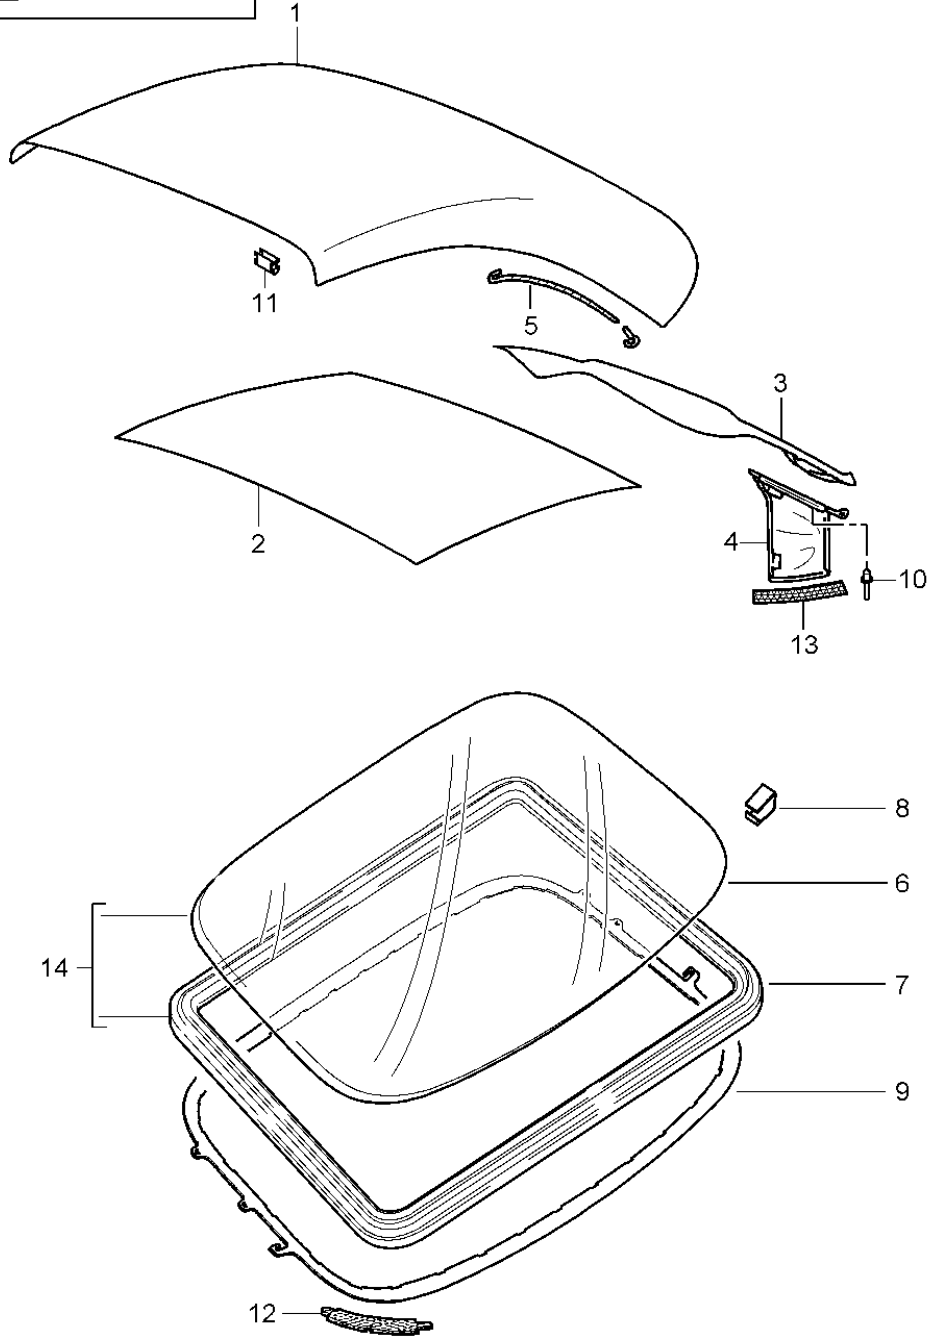

Model: 997T07

Model life 2007>>2009