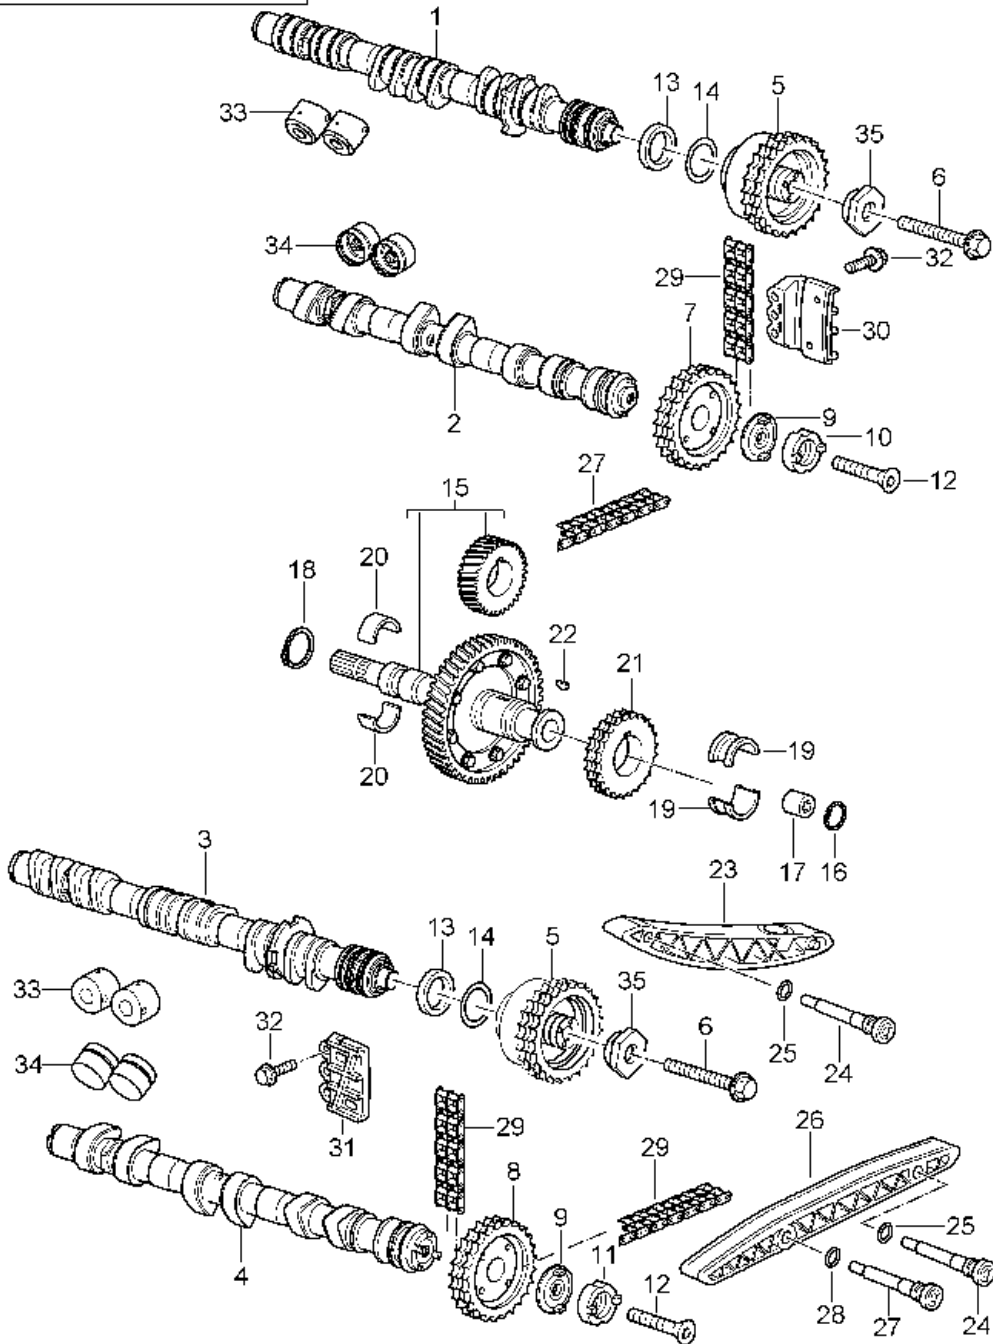

Model: 997T07

Model life 2007>>2009

Model: 997T07

Model life 2007>>2009

Pos	Part Number	Description	Remark	Qty	Model
1	997 105 019 73	Valve control Camshaft Intake Cyl. 1 - 3 Discontinued part		1	9770
1	997 105 019 74	Camshaft Intake Cyl. 1 - 3		1	
2	997 105 217 74	Camshaft Exhaust Cyl. 1 - 3		1	
3	997 105 020 73	Camshaft Intake Cyl. 4 - 6 Discontinued part		1	
3	997 105 020 74	Camshaft Intake Cyl. 4 - 6		1	
4	997 105 218 73	Camshaft Exhaust Cyl. 4 - 6		1	
5	997 105 051 71	camshaft adjuster unit Discontinued part		2	
5	997 105 051 72	camshaft adjuster unit		2	
6	987 105 254 00	Hexagon bolt M 12 X 1,5 X 130		2	
7	996 105 177 72	Chain sprocket Cyl. 1 - 3		1	
8	996 105 178 72	Chain sprocket Cyl. 4 - 6		1	
9	996 105 647 81	Washer		2	
10	959 105 161 03	Clutch plate Cyl. 1 - 3		1	
11	959 105 161 04	Clutch plate Cyl. 4 - 6		1	
12	997 105 317 71	Socket head bolt		2	
13	996 105 280 90	ring		6	
14	997 105 203 70	Washer for camshaft		2	
15	996 105 911 70	Intermediate shaft	with:	1	
		Timing gear Size 0			
15	996 105 911 71	Intermediate shaft	with:	1	
		Timing gear Size 1			
16	900 041 026 01	Securing ring 13 X 1		1	
17	993 105 275 52	Intermediate piece		1	
18	900 041 025 01	Securing ring 36 X 1,75		2	
19	996 101 137 80	Mounting		2	
20	996 101 435 70	bearing shell		2	
21	901 105 125 04	Chain sprocket		2	
22	900 118 010 00	woodruff key		2	
23	997 105 165 70	Tensioner blade		2	
24	964 105 171 03	Pin		4	
25	900 123 131 30	seal ring A16 X 20		4	
26	996 105 167 70	slide rail	left	1	
(26)	996 105 166 70	slide rail	right	1	
27	996 105 175 70	bearing pin		2	
28	900 123 152 30	seal ring		2