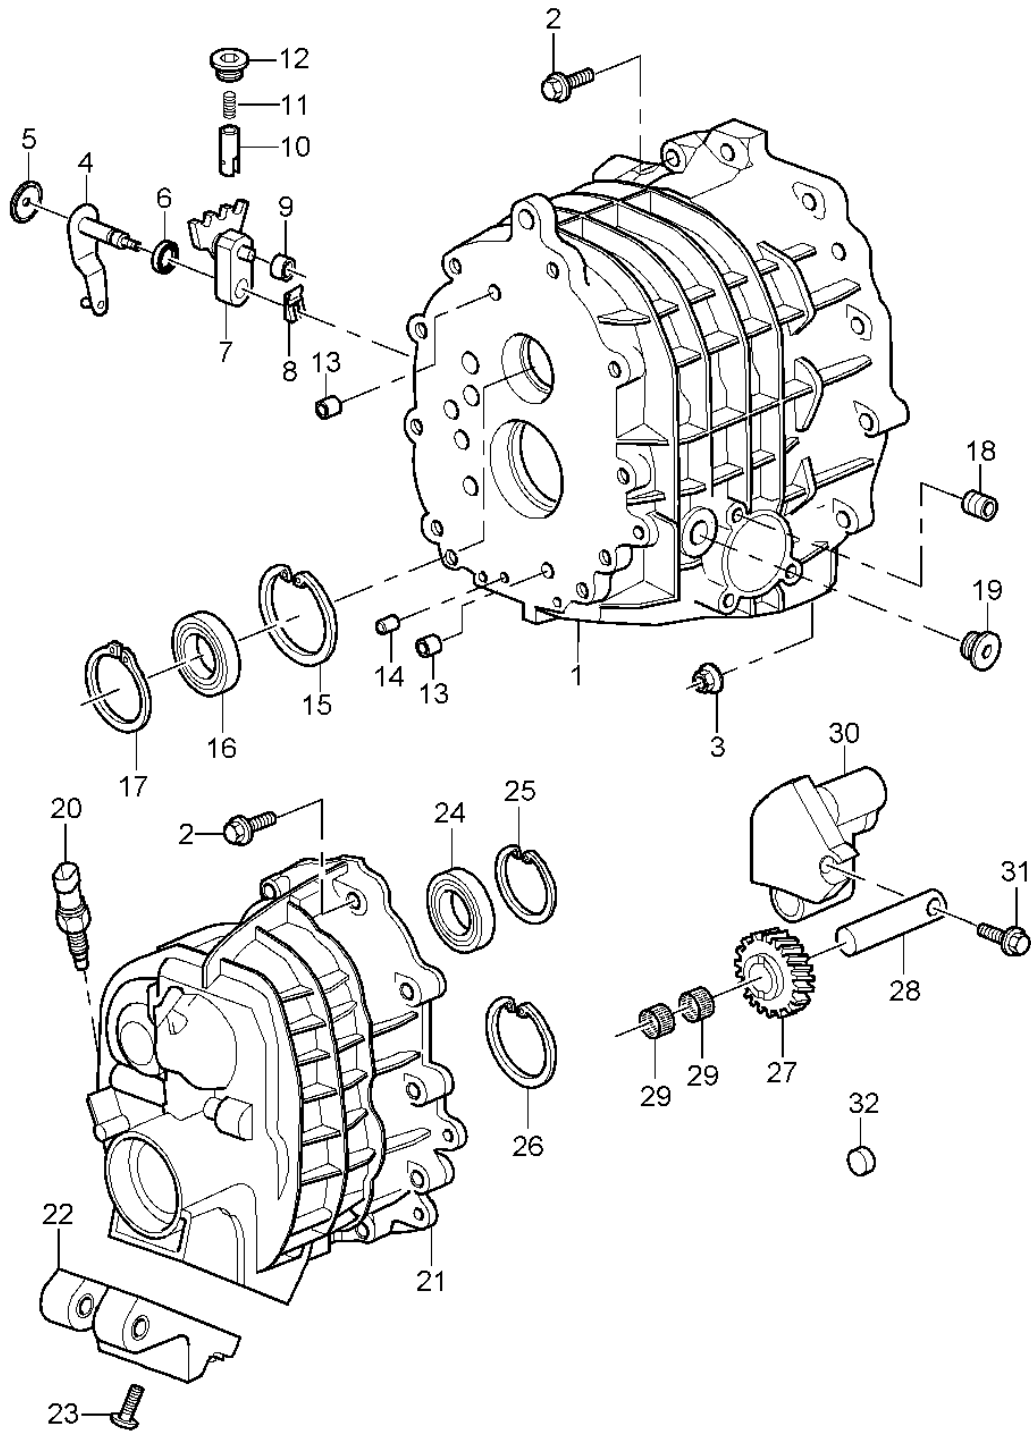

Model: 997T07

Model life 2007>>2009

Model: 997T07 Model life 2007>>2009

Pos	Part Number	Description	Remark	Qty	Model
		Gear housing Gearbox cover			G9788
1	996 301 102 9A	Gear housing		1	
2	900 378 281 01	Hexagon bolt M 8 X 35		20	
3	900 076 064 02	Hexagon nut M 8		2	
4	996 303 031 9A	gearshift lever		1	
5	986 424 133 00	Washer		1	
6	996 303 517 01	Shaft oil seal 15 X 21 X 7		1	
(6)	996 303 517 00	Discontinued part Shaft oil seal 15 X 21 X 7		1	
7	996 303 033 00	Shift segment		1	
8	996 303 383 00	fuse		1	
9	996 303 303 00	roller 20 X 8 X 8		1	
10	996 303 035 00	Pin		1	
11	996 303 235 00	Pressure spring		1	
12	900 908 021 01	sealing plug M 18 X 1,5		1	
13	996 303 515 00	Bearing bush 15 X 17 X 12		2	
14	900 012 144 00	Cylinder pin A 12,0 X 14		2	
15	999 152 031 01	snap ring SB 68 X 1,50		1	
16	999 110 181 00	cylinder roller bearing 30 X 62 X 16		1	
17	900 111 001 00	snap ring SP 62		1	
18	999 504 004 00	threaded insert M 8 X 16		3	
19	N 910 597 01	sealing plug M 22 x 1,5		1	
20	996 606 133 00	Switch		1	
21	996 301 301 9A	Back-up light		1	
22	722 260 006 2	Gearbox cover gearbox mounting	rear	1	
23	999 073 095 01	Gearbox cover fillister hd. bolt M 8 X 30		4	
24	999 110 194 01	cylinder roller bearing 25 X 52 X 15		1	
25	999 152 062 01	snap ring SB 52 X 1,5		1	
26	999 152 024 01	snap ring SB 62 X 1,5		1	
27		reverse gear		1	
28	996 302 228 50	Pin reverse gear	see illustration: 303-001	1	
29	996 302 224 00	Needle cage 20 X 26 X 17		2	
(30)	996 302 225 51	Segment		1	
31	900 378 150 01	Hexagon bolt M 8 X 55		1	
32	999 501 023 30	Sealing cap 6,7		1	
33	996 303 523 01	Bearing bush 13X15X10		2