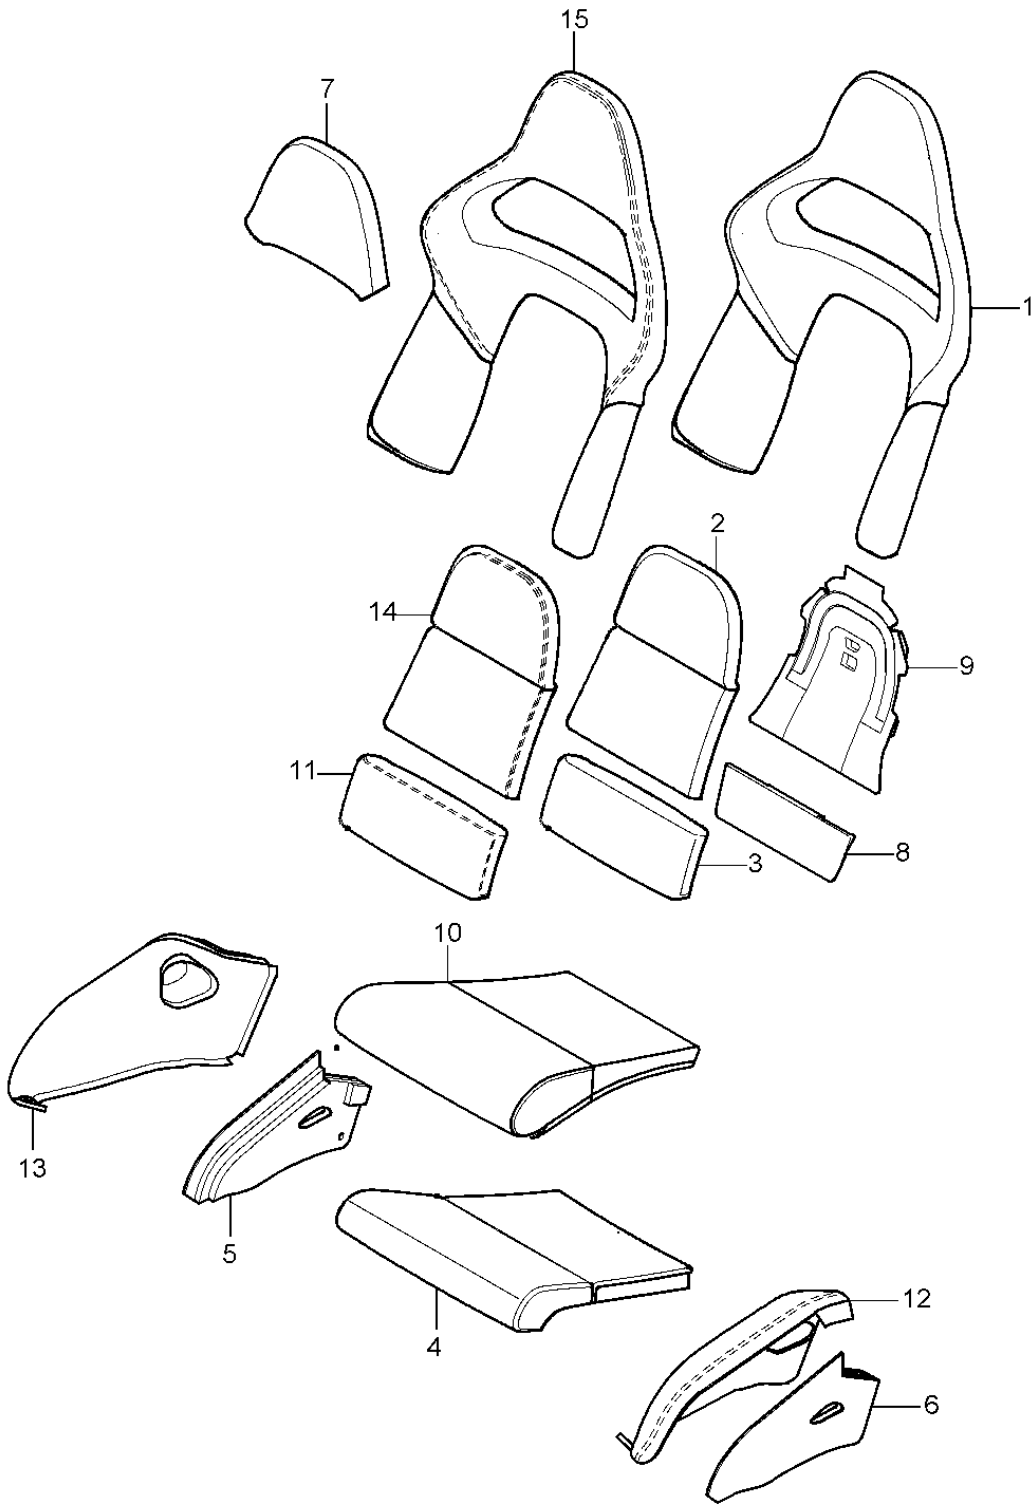

Model: 997T07

Model life 2007>>2009