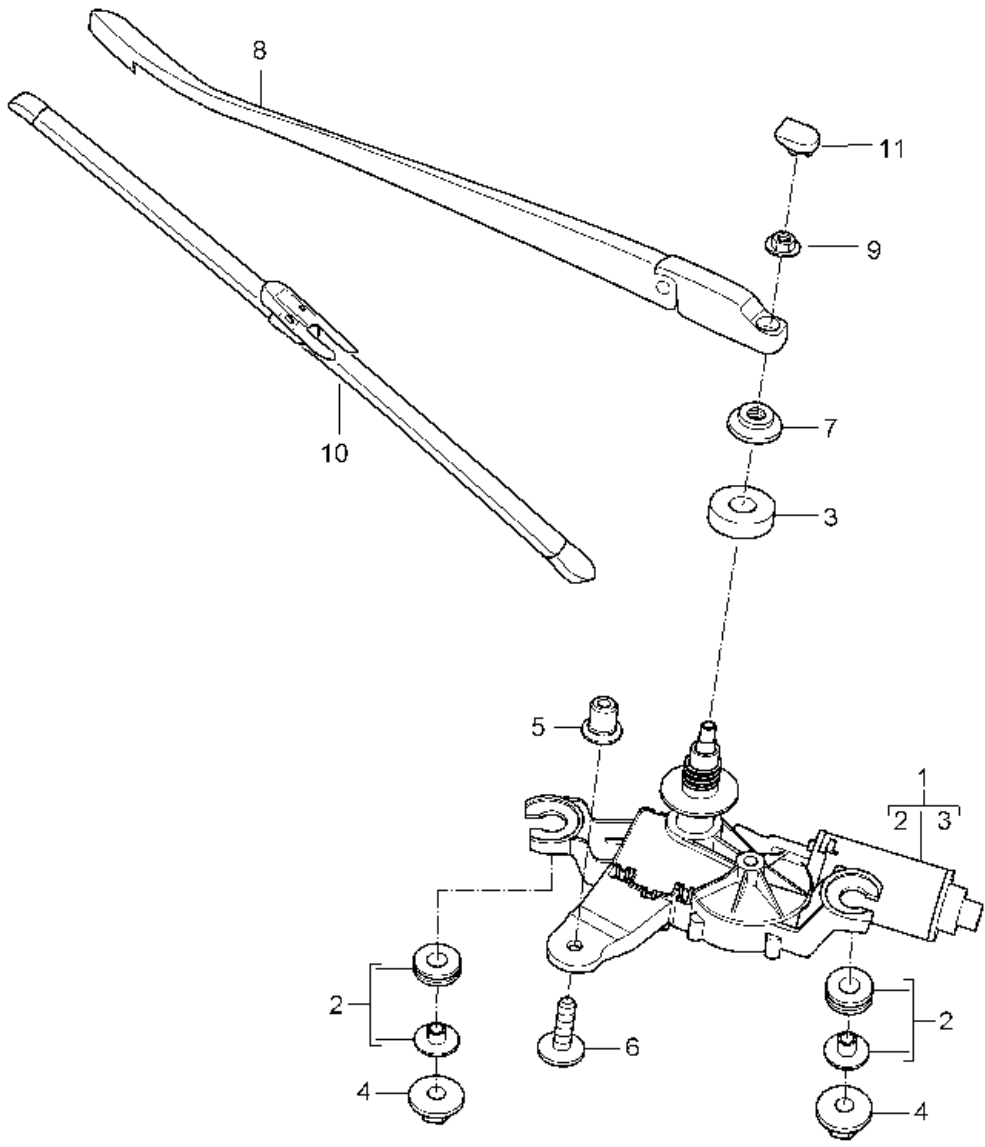

Model: 997T07

Model life 2007>>2009

Model: 997T07

Model life 2007>>2009

Pos	Part Number	Description	Remark	Qty	Model
		Rear window wiper			PR:425
1	997 628 080 00	Wiper motor		1	
2	997 628 908 00	repair set		1	
-		comprising:			
-		Grommet		2	
-		bush		2	
3	997 628 910 00	seal ring		1	
4	999 076 078 01	Hexagon nut		2	
		M 6			
5	999 500 078 00	press insert nut		1	
6	999 073 468 01	Bolt with washer		1	
		M 6 X 22 SC			
7	997 628 273 00	Grommet		1	
8	997 628 169 00	Wiper arm		1	
9	900 377 003 03	Hexagon nut		1	
10	997 628 189 00	wiper blade	rear	1	
11	997 628 122 00	Cover cap		1