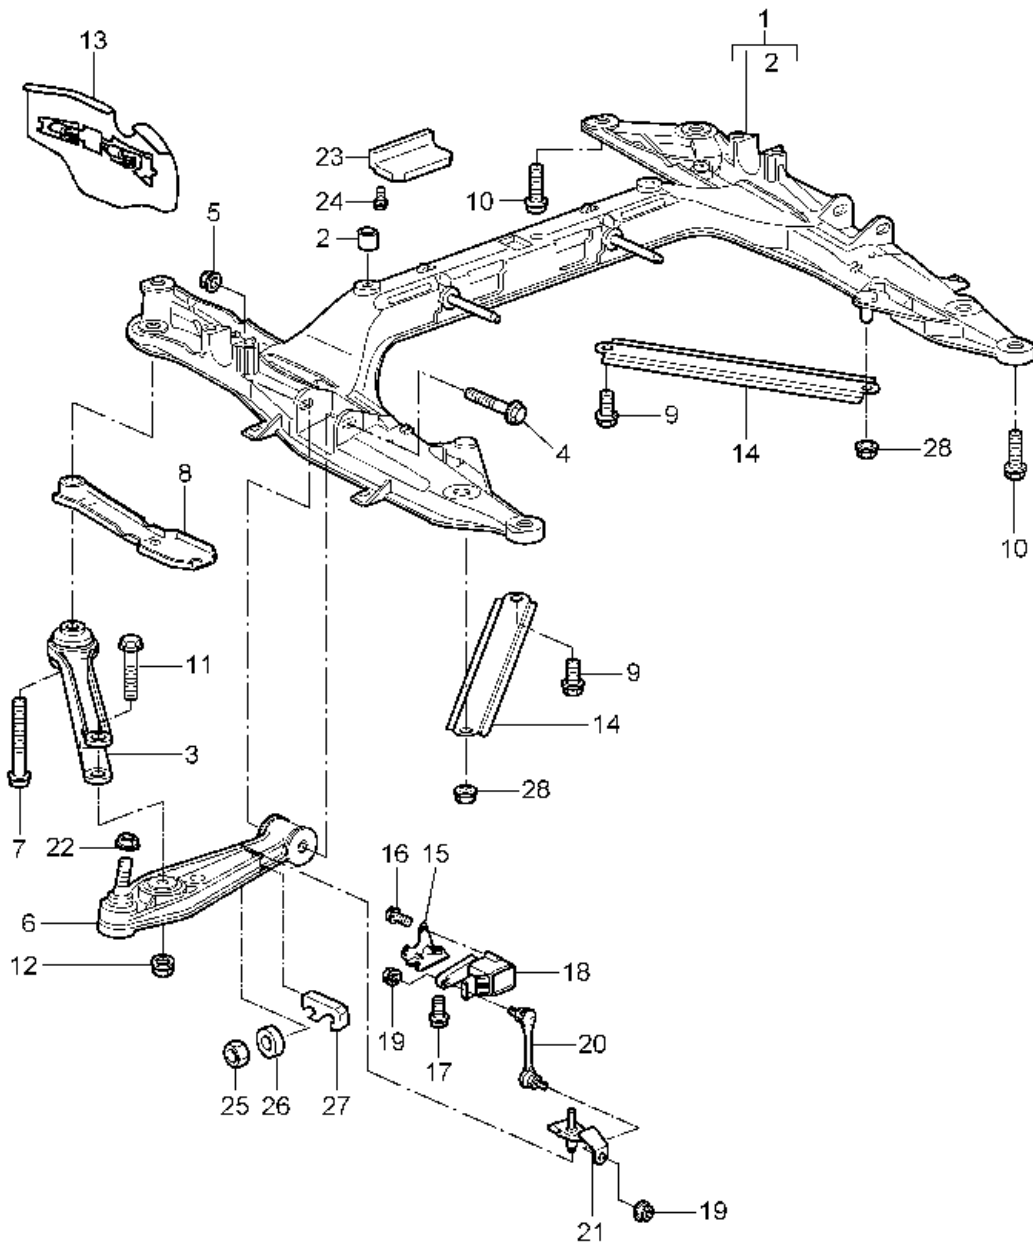

Model: 997T07

Model life 2007>>2009

Pos	Part Number	Description	Remark	Qty	Model
		Tiptronic Transmission suspension and Mount Intermediate flange			A9750
1	996 375 033 03	transmission carrier		1	
2	996 375 317 06	Carrier	upper	1	
3	996 375 015 00	Side member		1	
4	996 375 259 08	Stop		2	
5	900 378 167 09	Hexagon bolt M 10 X 110		2	
5	999 061 106 09	No longer use the part here Threaded pin M 10 X 83		2	
5	999 076 053 09	No longer use the part here Hexagon nut M 10		6	
6	999 084 648 01	Hexagon nut M 10		2	
7	900 378 208 09	Hexagon bolt		2	
8	999 072 008 09	Hexagon bolt M 12 X 1,5 X 70		3	
8	999 072 008 01	Discontinued part Hexagon bolt M 12 X 1,5 X 70		3	
-	999 073 182 02	Oval-head screw M 8 X 35		4	
-	999 073 373 01	Discontinued part flat round head bolt M 8 X 35		4	
-	900 378 108 09	Hexagon bolt M 8 X 35		4	
10	900 378 076 09	Hexagon bolt M 10 X 50		1	
11	900 377 011 09	Hexagon nut M 10		1	

Model: 997T07

Model life 2007>>2009