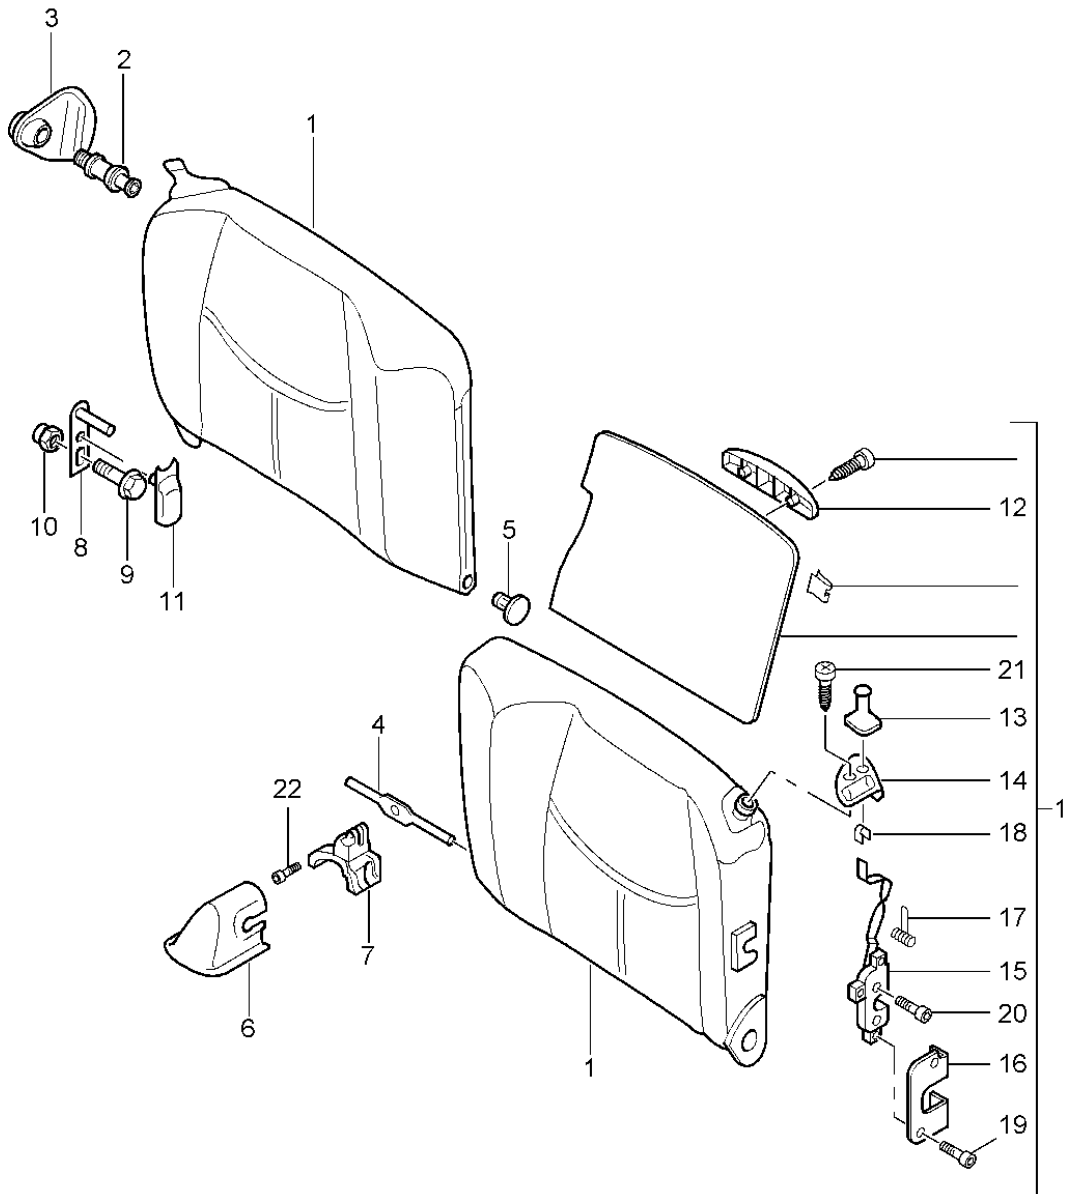

Model: 997T07

Model life 2007>>2009