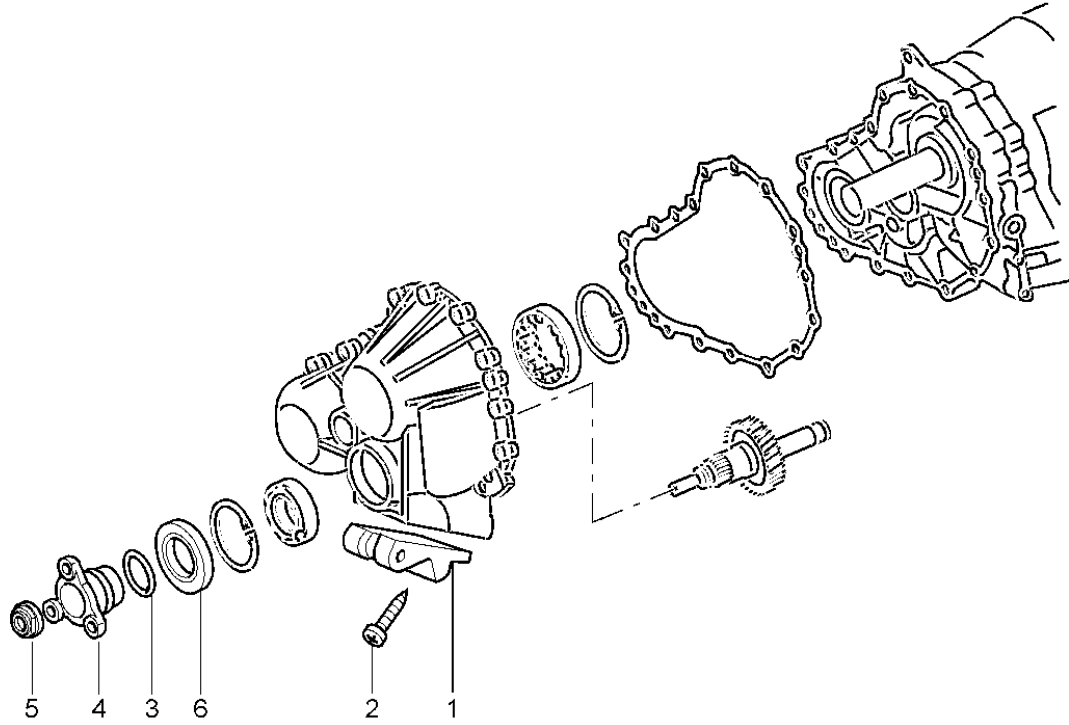

Model: 997T07

Model life 2007>>2009

Model: 997T07

Model life 2007>>2009

Pos	Part Number	Description	Remark	Qty	Model
		Tiptronic All-wheel Driving mechanism			A9750
1	722 260 006 2	gearbox mounting		1	
2	999 073 095 09	fillister hd. bolt M 8 X 30		4	
		Discontinued part			
2	999 073 095 01	fillister hd. bolt M 8 X 30		4	
3	168 997 004 5	O-ring 28 X 3		1	
4	722 270 022 0	flange		1	
5	140 990 115 0	Collar nut M 26 X 1,5		1	
6	022 997 944 7	Shaft oil seal		1	