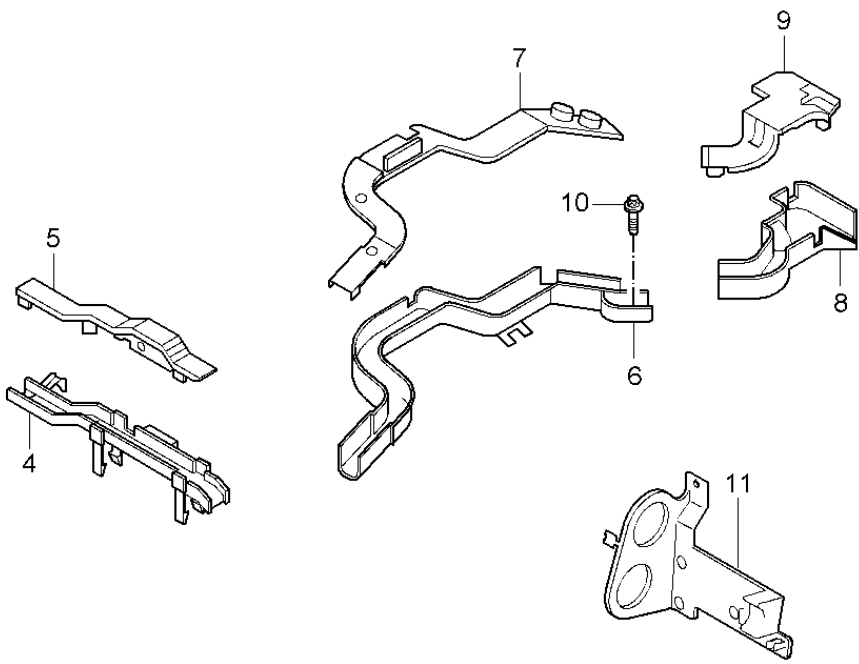

Model: 997T07

Model life 2007>>2009

Model: 997T07 Model life 2007>>2009

Pos	Part Number	Description	Remark	Qty	Model
1	997 622 905 00	Wiring looms Rear end Rear lid Licence plate light Engine Gearbox repair kits Shock absorbers anti-locking brake syst. -abs- brake pad wear display Rear axle		1	
-	997 622 670 70	Wire set Rear end Vehicle Ident. No. Indicate		1	GT2
2	997 612 660 01	Wire set Licence plate light		1	
(2)	997 612 661 00	Wire set Parking aid		1	PR:635
(2)	997 612 661 01	Licence plate light Wire set Parking aid		1	PR:635
-	999 507 944 40	Licence plate light Retaining clip for Connection point POS.2		1	
3	997 607 015 03	Wire set Engine		1	
-	999 702 324 40	Grommet		1	
4	997 607 141 00	Air mass meter Cable guide Cyl. 1 - 3		1	
5	997 607 151 00	Cover Cable guide Cyl. 1 - 3		1	
6	997 607 143 00	Cable guide	center	1	
7	997 607 153 00	Cover	center	1	
8	997 607 142 00	Cable guide Cable guide Cyl. 4 - 6 for		1	
8	997 607 142 01	Wiring looms 997.607.015.01/02 Cable guide Cyl. 4 - 6 for		1	
9	997 607 152 00	Wire set 997.607.015.03 Cover		1	
10	900 385 009 01	Cable guide Cyl. 4 - 6		2	
(11)	997 610 131 00	Torx screw BM 6 X 16 Bracket		1	
-	997 622 663 00	Connection point Wire set Engine		1	PR:249
-	999 507 752 40	Wire set Gearbox Cable holder		1	PR:249