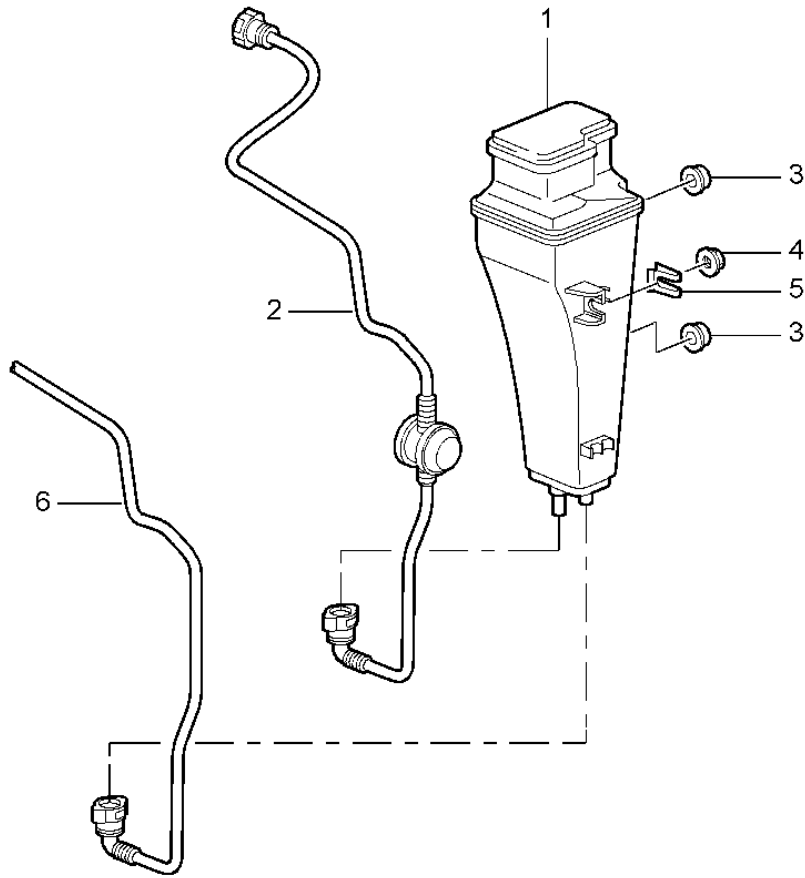

Model: 997T07

Model life 2007>>2009

Pos	Part Number	Description	Remark	Qty	Model
1	997 201 265 01	Fuel system Fuel line Fuel pump for Engine	rear rear	1	
2	997 201 275 00	Fuel line Return line	rear	1	
3	997 201 355 01	Air line Activated charcoal container for Engine	rear	1	
4	999 507 833 40	Cable holder 15/8/10/8		1	
5	999 507 488 40	Cable holder 5,0/10,0		4	
6	999 507 521 40	Cable holder 8/8/10		1	
7	999 507 850 40	Cable holder 8,0/15,0		1	
8	999 507 727 40	Cable holder 8/10		1	
9		Lines see illustration:	front 201-005		

Model: 997T07

Model life 2007>>2009