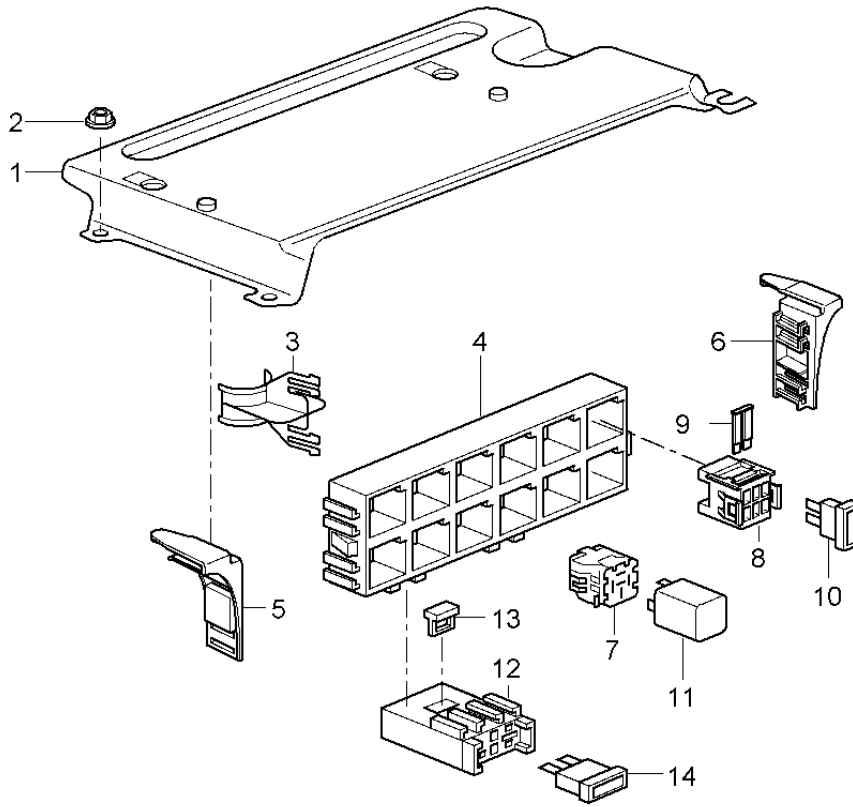

Model: 997T07

Model life 2007>>2009

Pos	Part Number	Description	Remark	Qty	Model
(14)	999 607 073 00	fuse 40 A Large		X	
15	999 107 300 40	Tool		X	
-	997 610 195 07	Assignment sticker D >> - MJ 2008		X	
-	997 610 195 25	Assignment sticker fuse D - MJ 2009>> - MJ 2009		X	
16	997 618 761 00	Emergency operation Release Ignition/starter switch Discontinued part		1	
16	970 618 761 00	Emergency operation Release Ignition/starter switch		1	
-		Emergency operation Cover			
17	996 610 240 00	Terminal clamp		1	
18	999 657 014 90	Relay		1	
19	997 610 915 00	fuse holder		1	
-		with: fuse 80 A for Cooling air control Cover for housing fuse see illustration:	807-002	X	

Model: 997T07

Model life 2007>>2009