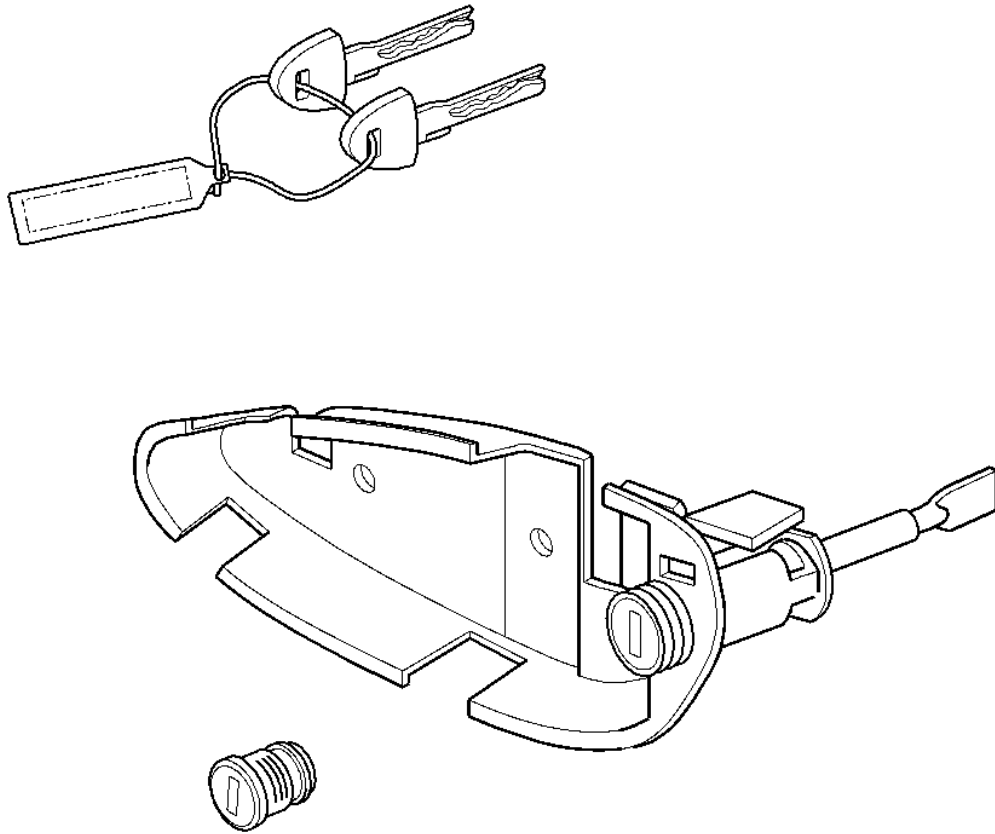

Model: 997T07

Model life 2007>>2009

Model: 997T07

Model life 2007&gt;&gt;2009

Pos	Part Number	Description	Remark	Qty	Model
		repair kits Set of locks comprising: Bracket Door handle, exterior Glove compartment lock key Key fob			
-	997 538 011 00	1 set of lock cylinders with handheld trans. & emerg. key		1	PR:098
-	997 538 011 01	1 set of lock cylinders with handheld trans. & emerg. key		1	PR:099