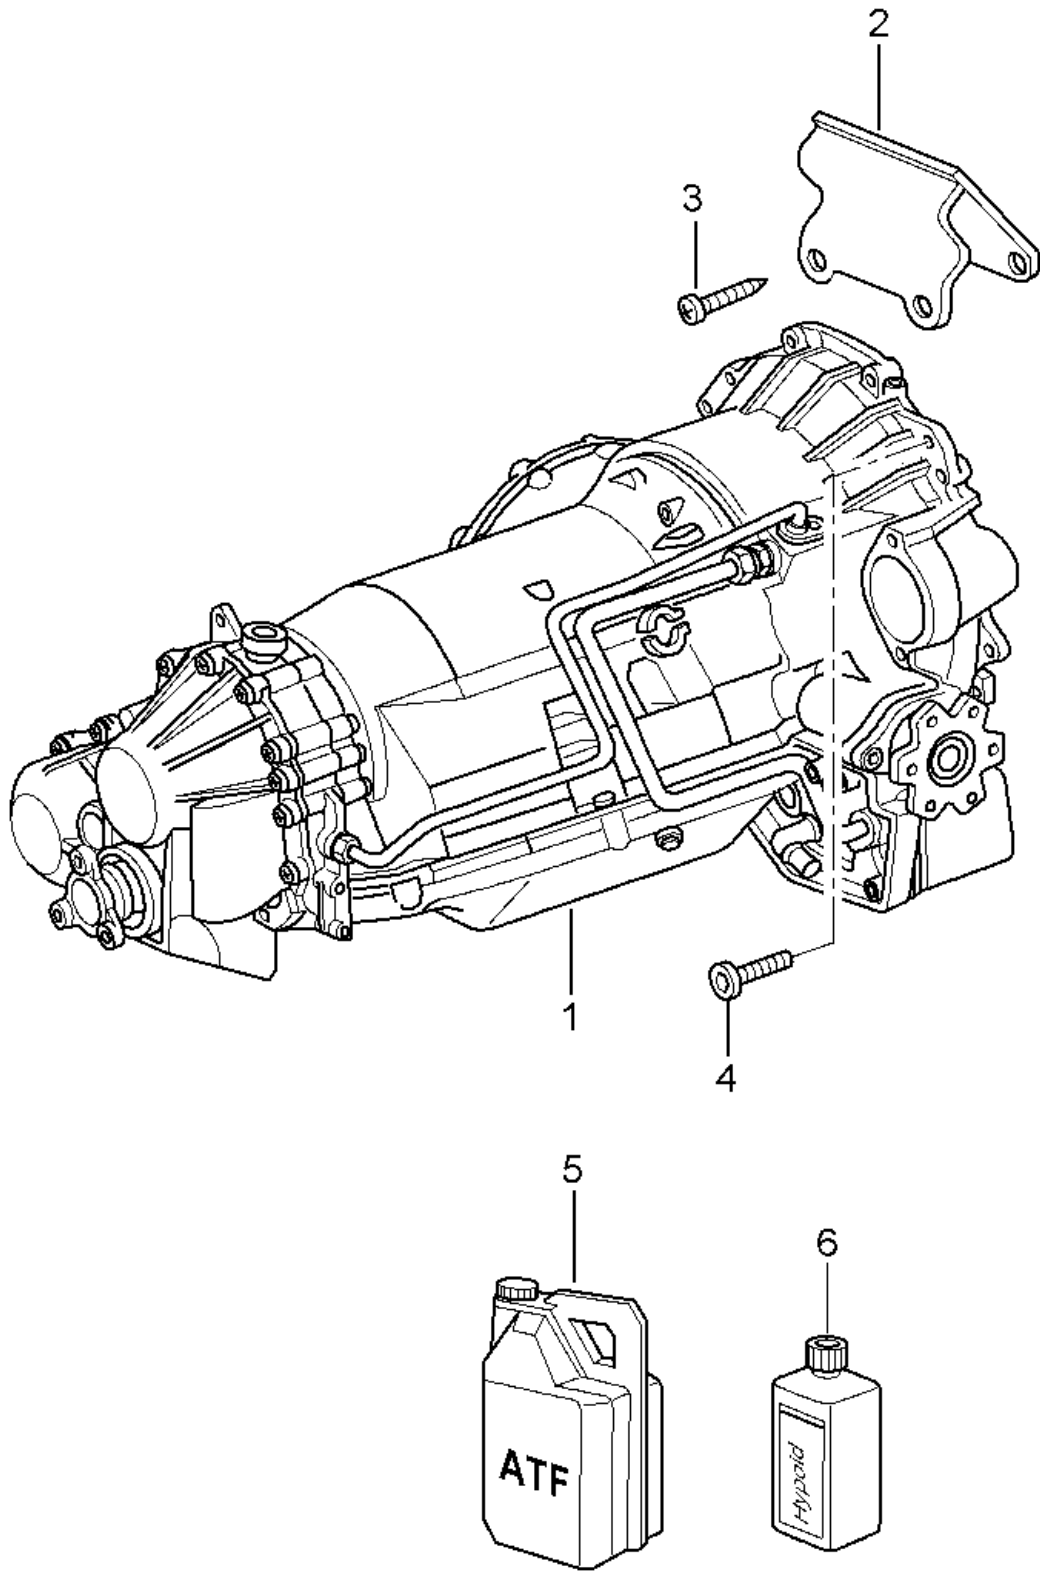

Model: 997T07

Model life 2007>>2009

Pos	Part Number	Description	Remark	Qty	Model
33	999 707 171 40	O-ring 13,0 X 1,5		1	
34	900 378 036 01	Hexagon bolt M 6 X 12		1	
35	900 269 107 01	countersunk bolt M 6 X 10		1	

Model: 997T07

Model life 2007>>2009