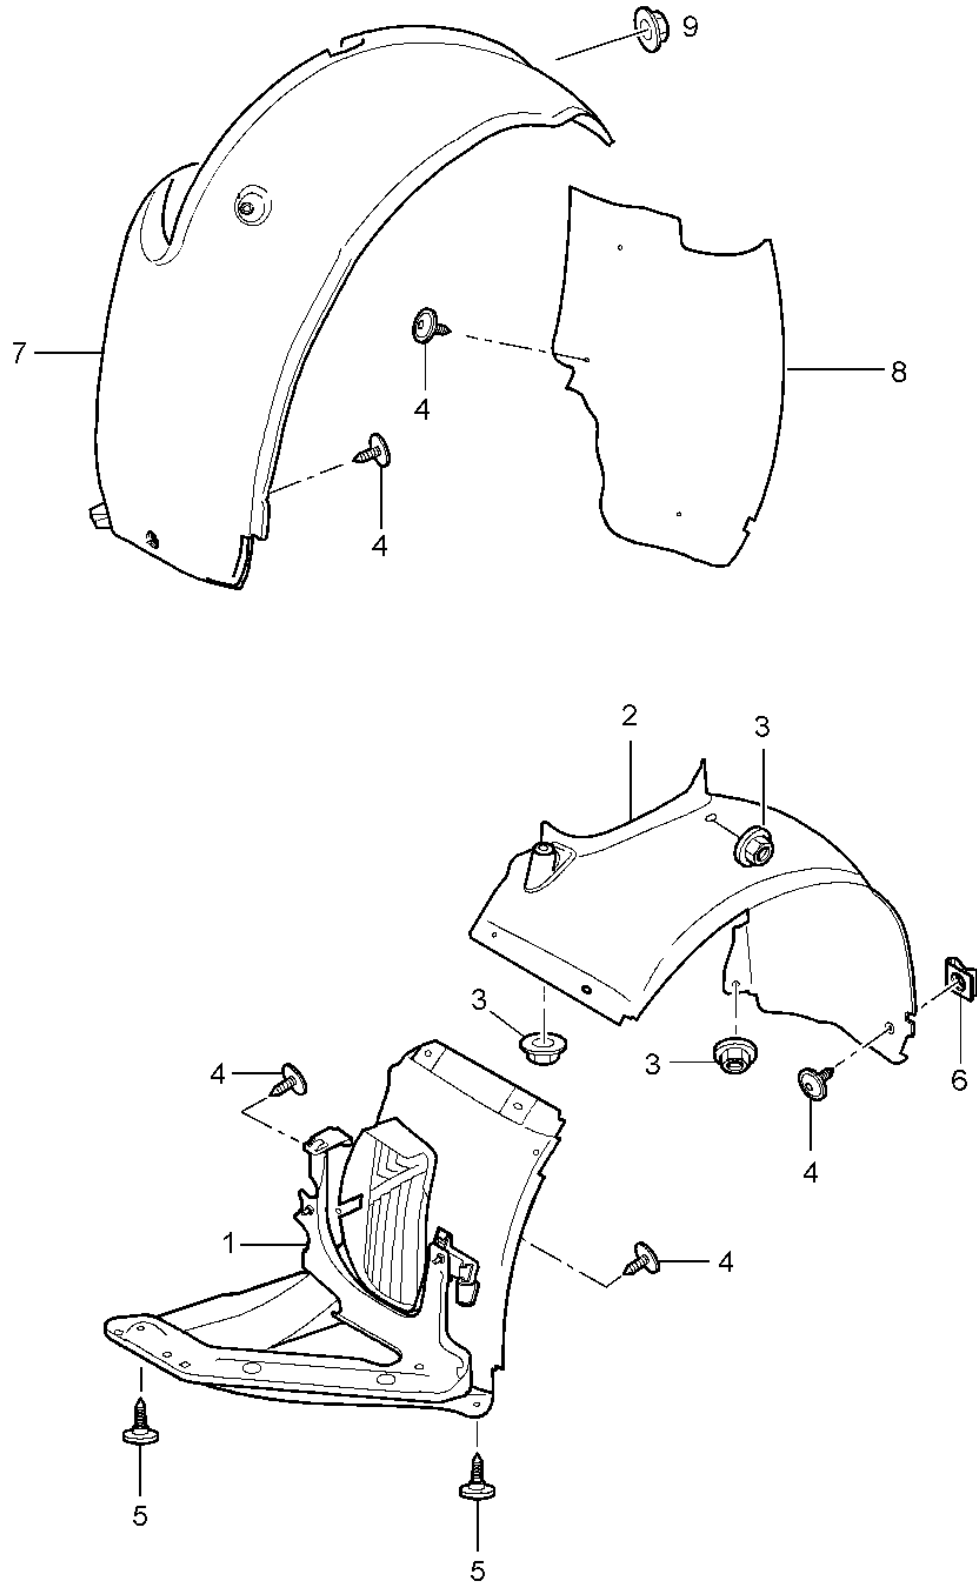

Model: 997T07

Model life 2007>>2009

Pos	Part Number	Description	Remark	Qty	Model
		Linings			
		Underbody			
1	997 504 527 01	Cover	front	1	
1	997 504 527 01	Cover	front rhd	1	GT2
(1)	997 504 527 02	Cover	front lhd	1	PR:099 GT2
			front		PR:098
2	999 049 028 40	Plastic nut T 5		26	
3	997 504 043 00	Cover	center	1	
4	997 504 343 03	Cover	left	1	
(4)	997 504 344 03	Cover	right	1	
			center		
5	997 504 029 00	Cover		1	TURBO
(5)	997 504 629 03	Cover		1	PR:480 TURBO
(5)	997 504 629 92	Cover	rear	1	PR:249 GT2
					PR:480
6	997 575 183 00	Air guide channel	left	1	
(6)	997 575 184 00	Air guide channel	right	1	
		Brake			
7	997 504 429 01	Cover		1	PR:480
		Gearbox			
8	999 507 795 09	panel nut ST 4,8		9	
9	999 073 231 09	panel screw ST 4,8 X 16		15	
10	997 575 161 01	Cooling air duct		1	TURBO
11	996 505 471 00	Heat insulation		1	
12	997 505 477 01	Heat insulation	left	1	
(12)	997 505 478 01	Heat insulation	right	1	
13	999 049 025 09	Collar nut T5		12	

Model: 997T07

Model life 2007>>2009