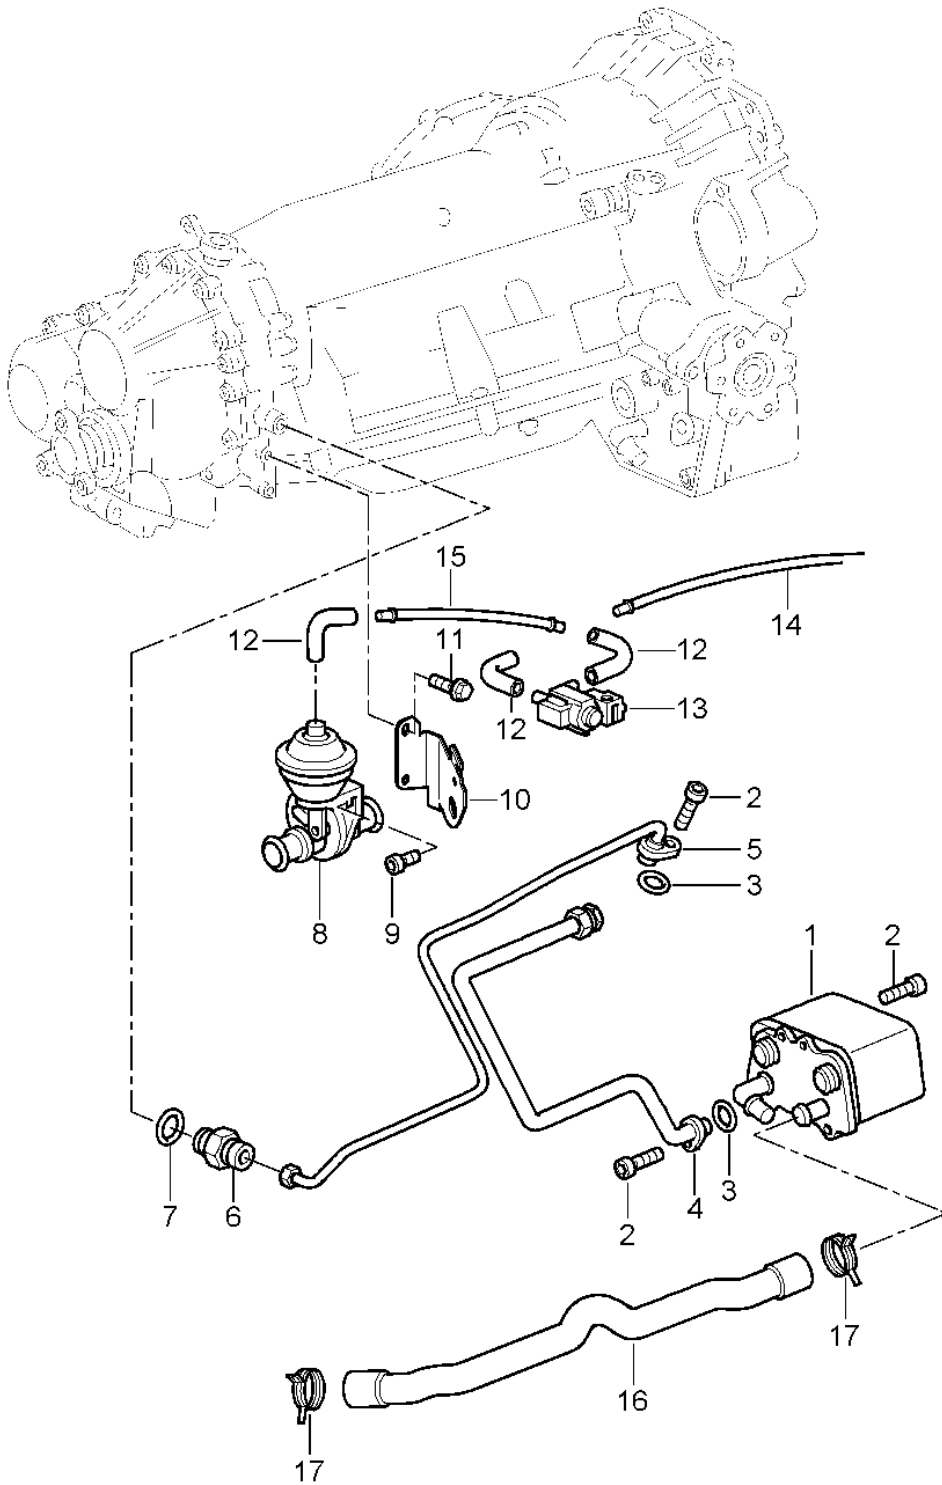

Model: 997T07

Model life 2007>>2009

Pos	Part Number	Description	Remark	Qty	Model
		Tiptronic Control unit Solenoid valve pressure regulator			A9750
1	722 270 020 6	Switch unit		1	
2	140 277 007 5	Pin		1	
3	140 270 017 8	Spring		1	
4	140 270 029 8	Filter		1	
5	170 990 012 0	Screw		1	
6	140 270 056 1	Cover plate Discontinued part		1	
6	140 270 086 1	Cover plate Discontinued part		1	
6	140 270 116 1	Cover plate		1	
7	240 270 028 9	Valve		3	
7	240 270 160 0	Valve		3	
8	203 270 008 9	Solenoid valve		2	
9	140 277 043 5	Solenoid valve		1	
10	140 270 049 8	Filter		2	
11	140 276 000 3	spring plate Discontinued part		3	
(11)	140 276 020 3	spring plate		3	
12	140 277 107 1	Screw		2	
13	140 277 117 10	Screw		1	
14	140 271 078 2	Cover		1	
15	140 277 067 1	Screw		10	
16	240 271 008 2	Cover cap Discontinued part		2	
16	240 271 008 2	Cover cap		2	
	240 271 008 2 28	Cover cap			
17	240 271 018 2	Cover cap		3	
18	140 271 088 2	Cover		1	
19	000 043 207 28	Cable guide		1	

Model: 997T07

Model life 2007>>2009