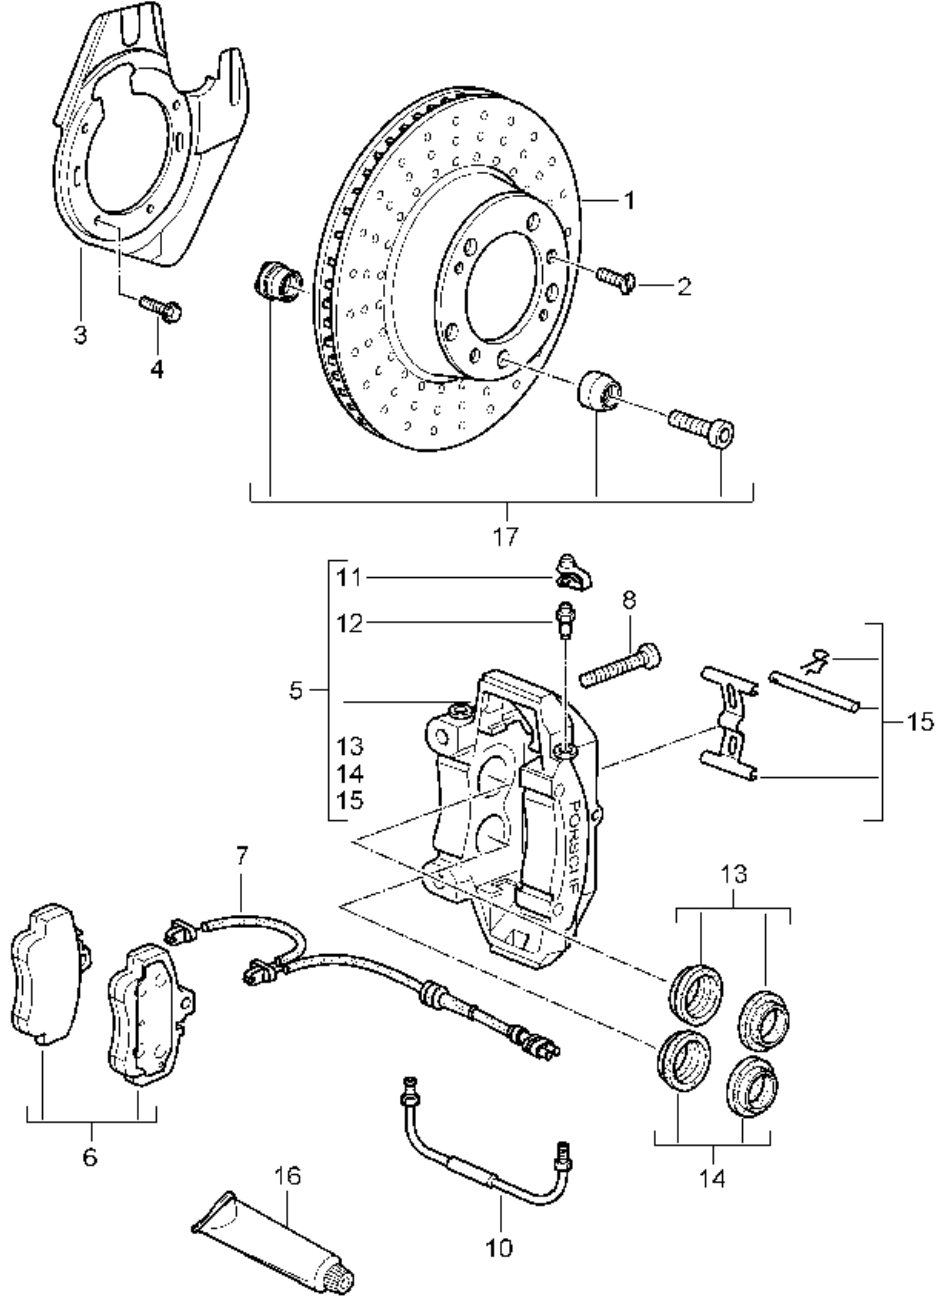

Model: 997T07

Model life 2007>>2009

Pos	Part Number	Description	Remark	Qty	Model
10	999 919 121 09	Aerial Rear axle fillister hd. bolt M 5 X 16		2	
11	999 919 023 09	fillister hd. bolt M 5 X 35		4	
12	N 105 168 01	expanding nut ST 4,8		4	
13	997 606 141 00	Retainer for aerial	front	2	
-	997 652 053 01	Compressor Guide Spare wheel		1	

Model: 997T07

Model life 2007>>2009