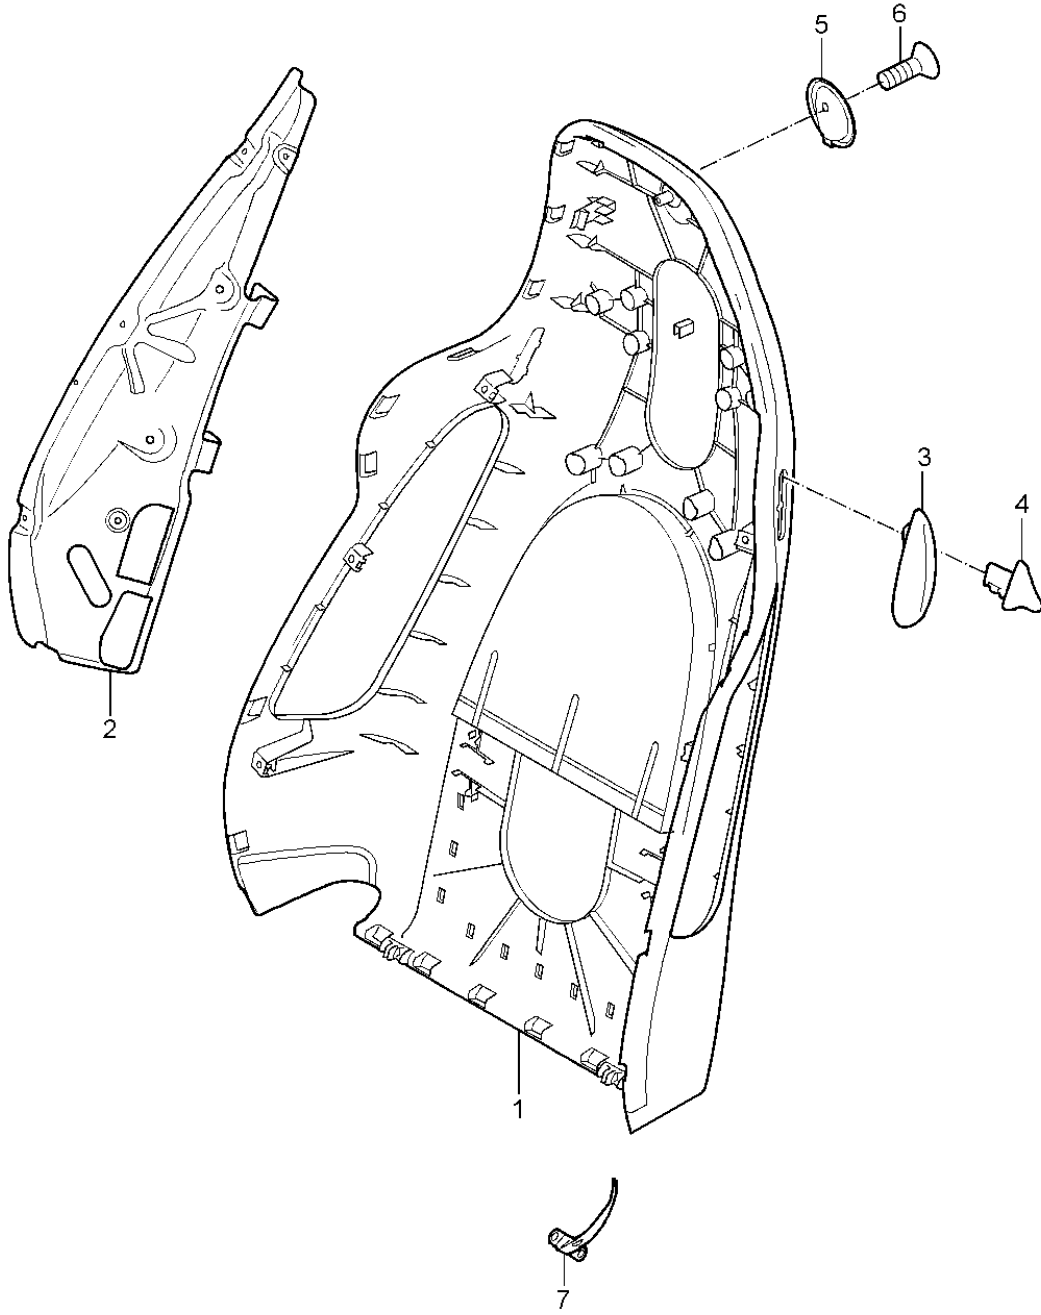

Model: 997T07

Model life 2007>>2009

Pos	Part Number	Description	Remark	Qty	Model
1	997 653 105 03	heater sports seat Front seat Heating element Seat cushion	left a. right	2	PR:375,376, 377,378,342
2	997 653 109 01	sports seat Heating element Backrest side bolster	left	1	PR:375,376, 377,378,342
3	997 653 110 01	sports seat Heating element Backrest side bolster	right	1	PR:375,376, 377,378,342
4	997 653 107 00	sports seat Heating element Backrest cushion	left a. right	2	PR:342

Model: 997T07

Model life 2007>>2009