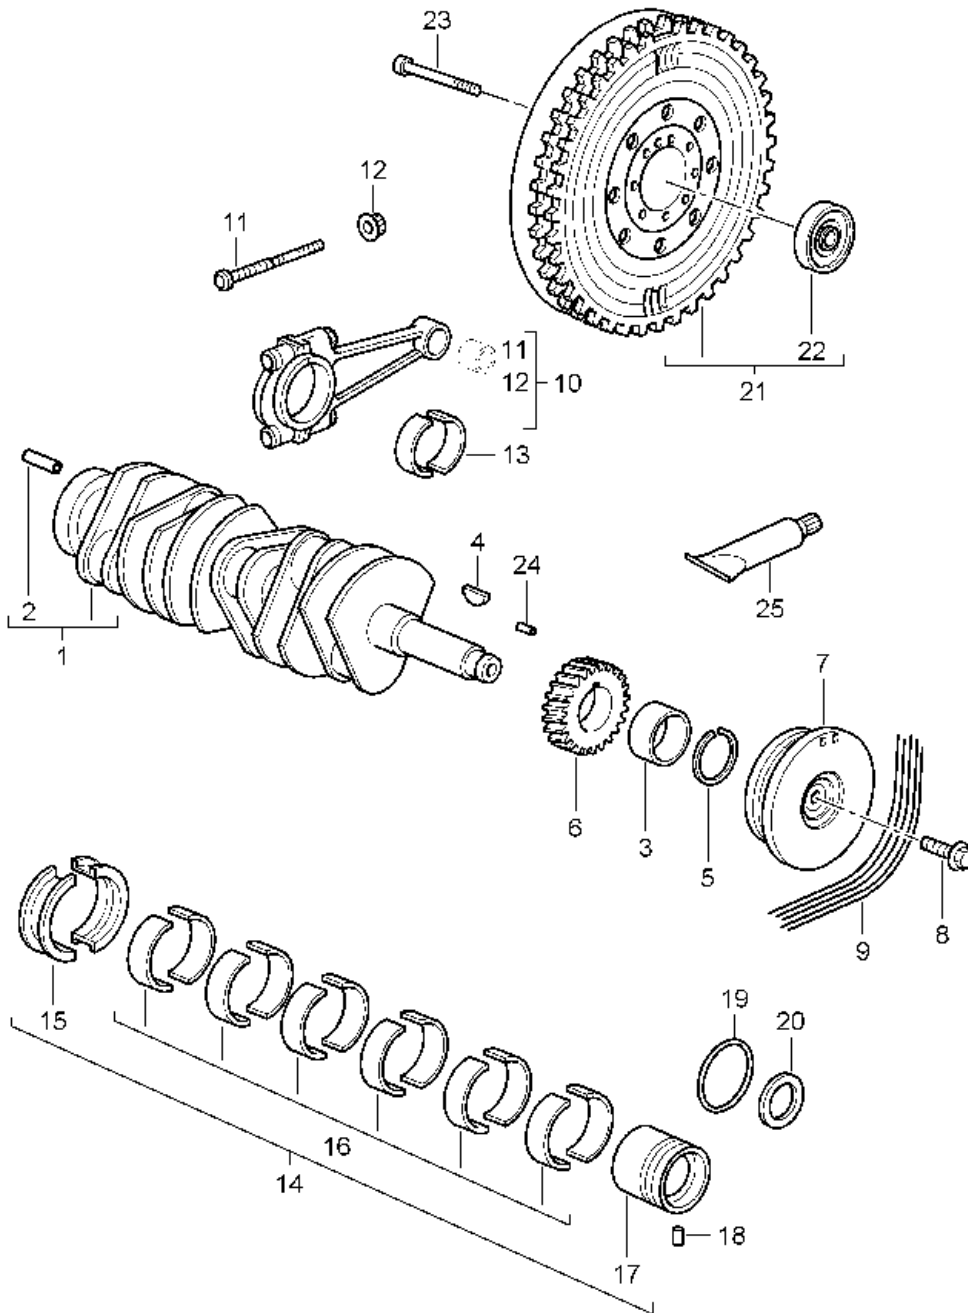

Model: 997T07

Model life 2007>>2009

Model: 997T07

Model life 2007>>2009

Pos	Part Number	Description	Remark	Qty	Model
1	997 102 021 75	Crankshaft Crankshaft Discontinued part		1	9770
(1)	997 102 021 77	Crankshaft		1	
2	900 095 031 00	Spring pin 6 X 16		1	
3	959 102 321 00	Intermediate ring		1	
4	901 102 147 00	woodruff key		1	
5	901 102 148 00	Securing ring Number 0		1	
5	901 102 148 01	Securing ring Number 1		1	
5	901 102 148 02	Securing ring Number 2		1	
5	901 102 148 03	Securing ring Number 3		1	
6		see illustration:	103-015	1	
7	996 102 017 72	pulley		1	
8	999 217 128 02	Hexagon bolt M 14 X 1,5 X 33		1	
9	999 192 379 50	Poly-rib belt		1	PR:573
10	997 103 920 70	Connecting rod Connecting rods comprising: Connecting rods		1	
11	996 103 176 70	bolt - connecting rod		6	
12	993 103 174 02	Connecting rod nut		12	
13	997 103 901 00	1 set: conrod bearings		12	
14	997 101 901 00	1 set: crankshaft bearings		6	
15	996 101 231 92	Thrust bearing I		1	
16	996 101 232 92	Main bearing II-VII Discontinued part		2	
16	996 101 232 95	Main bearing II-VII		12	
17	964 101 138 01	Bearing bush VIII		1	
18	900 012 061 00	Cylinder pin 5 H 8 X 10		1	
19	999 707 285 41	O-ring 51 X 4,5		1	
20	999 113 290 41	Radial shaft seal 30 X 50 X 10		1	
21	997 114 012 51	Dual-mass flywheel		1	
22	999 052 169 00	grooved ball bearing 30 X 37 X 4		1	
23	999 119 017 01	Socket head bolt M 10 X 1,25 X 62		9	
24	900 302 046 01	Cylinder pin M 5 X 18		1	
25	000 043 300 21	Grease 100 Gr. for Titanium		1	
(25)	000 043 024 00	bolt - connecting rod Extreme-pressure grease 1 tube 80 Gr. for connecting rod bearing shell		1