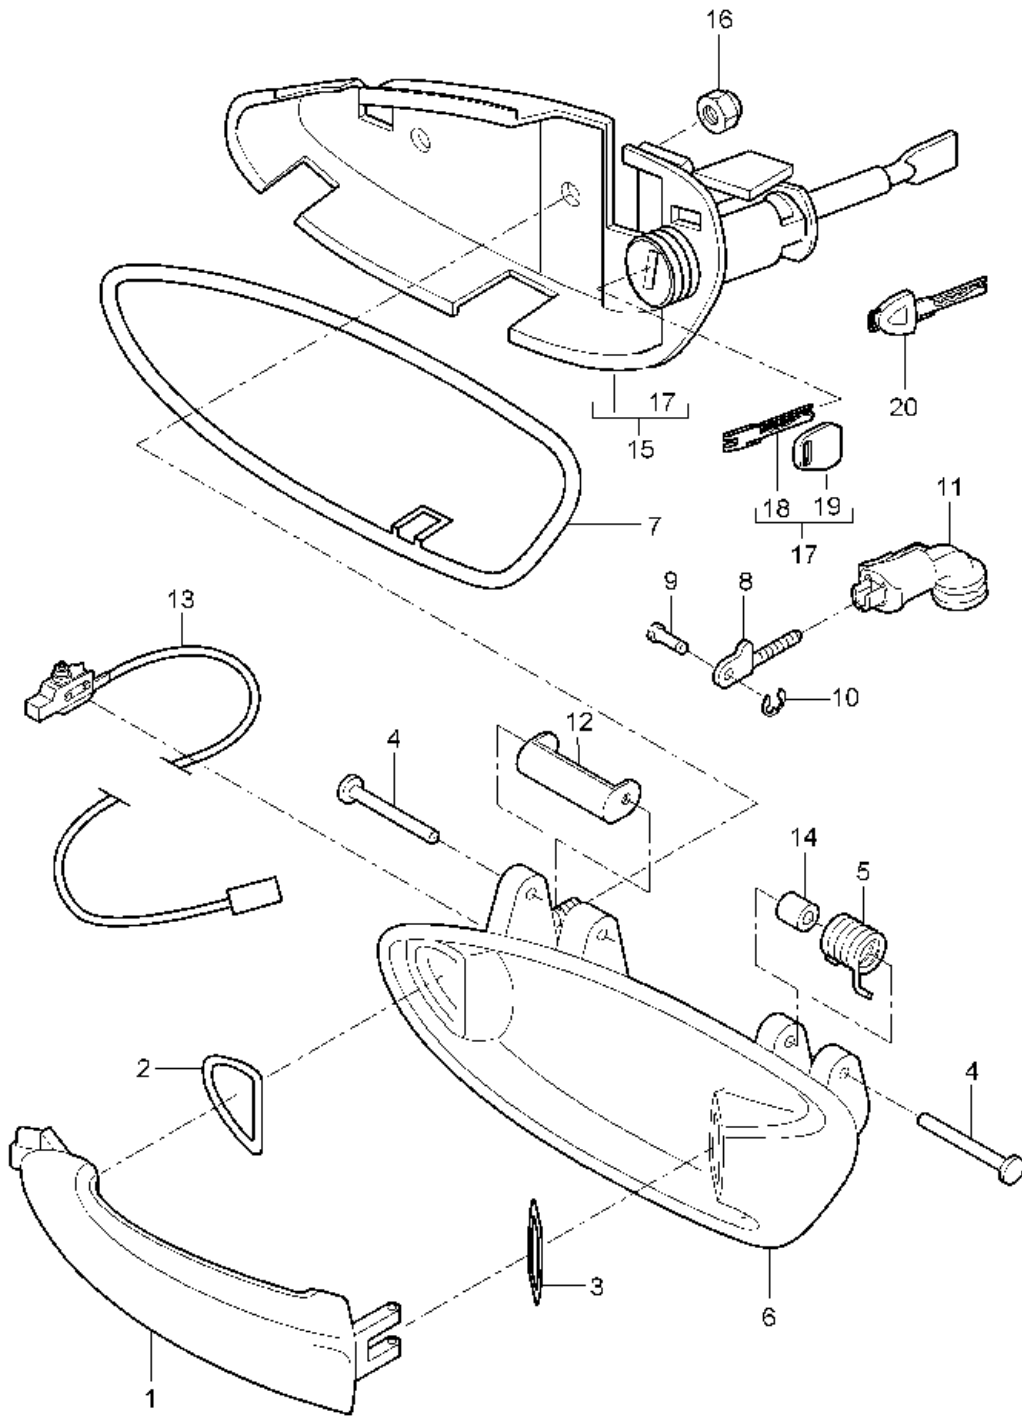

Model: 997T07

Model life 2007>>2009

Pos	Part Number	Description	Remark	Qty	Model
1	997 537 077 02	Door seal Seal Windscreen		1	CABRIO
2	999 190 445 37	Seal Windscreen Pop rivet A 4,0 X 7,9		36	CABRIO
3	997 537 085 03	Seal	left	1	
(3)	997 537 086 03	Seal	outer right	1	
4	997 537 531 05	Seal	outer left	1	
4	997 537 531 08	Discontinued part Seal	inner	1	
(4)	997 537 532 05	Seal	left right inner	1	
(4)	997 537 532 08	Discontinued part Seal	right inner	1	
5	999 500 098 02	rivetted cap nut M5/0 - 3		1	
6	803 803 583 A	Bungs 20,0 X 30,0 Discontinued part		2	
6	999 703 196 40	End cap 20,0 X 30,0		2	
(7)	997 537 075 05	Door seal	left	1	COUPE
7	997 537 076 05	Door seal	right	1	COUPE
8	999 703 541 40	End cap 20 X 28 X 1		4	
9	999 703 542 40	End cap 23,8 X 38,7		8	
10	999 507 304 40	Clip Seal 5,0 X 4,9	outer	36	
11	997 537 075 07	Door seal	left	1	CABRIO
(11)	997 537 076 07	Door seal	right	1	CABRIO
12	900 075 362 01	Bolt with washer M 5 X 16		2	CABRIO
13	999 500 098 02	rivetted cap nut M 5/0 - 3		2	CABRIO
14	996 537 337 00	protective foil for door		4	

Model: 997T07

Model life 2007>>2009