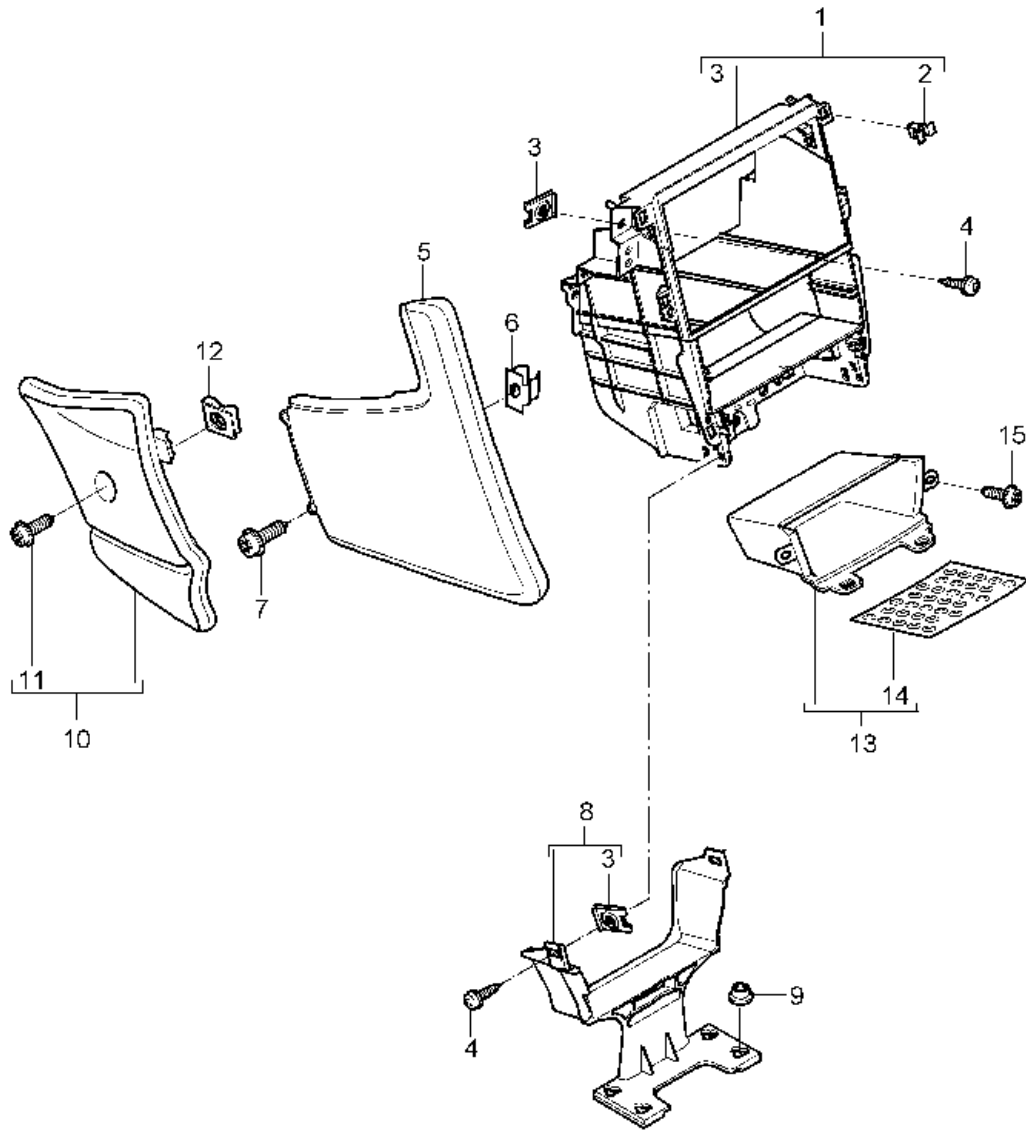

Model: 997T07

Model life 2007>>2009

Pos	Part Number	Description	Remark	Qty	Model
13	997 537 733 00	Mirror base D >> - MJ 2006 Seal Cable plug Mirror base D - MJ 2007>>		1	

Model: 997T07

Model life 2007>>2009