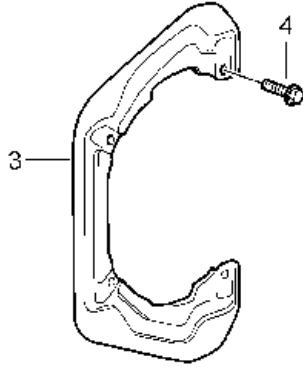

Model: 997T07

Model life 2007>>2009