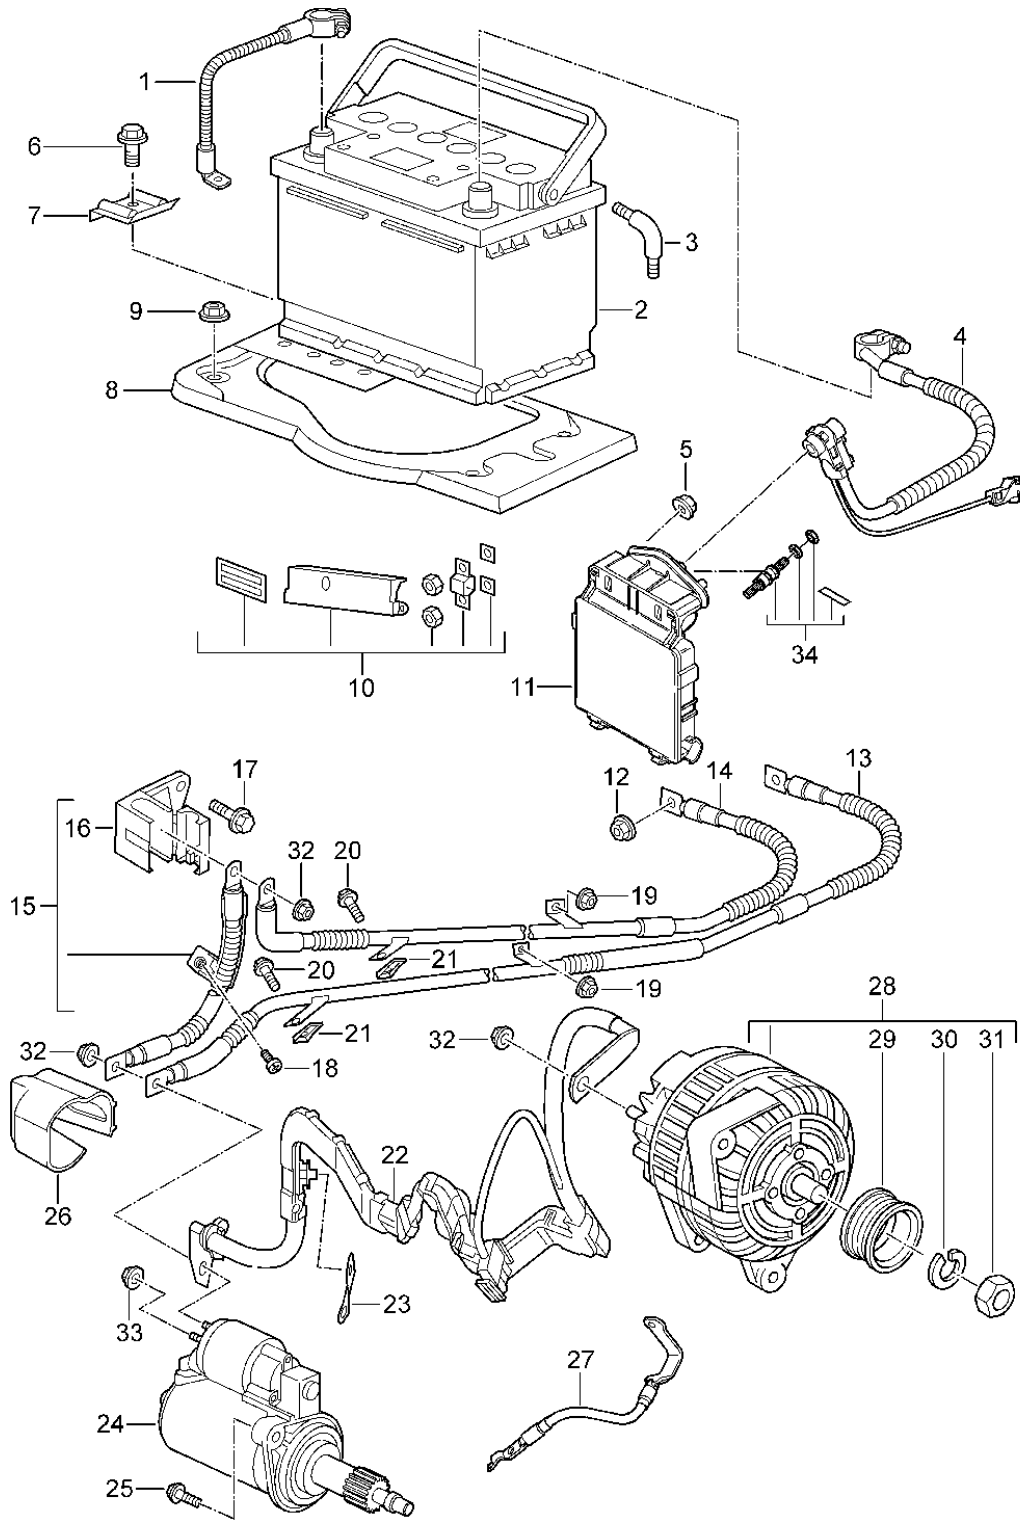

Model: 997T07

Model life 2007>>2009