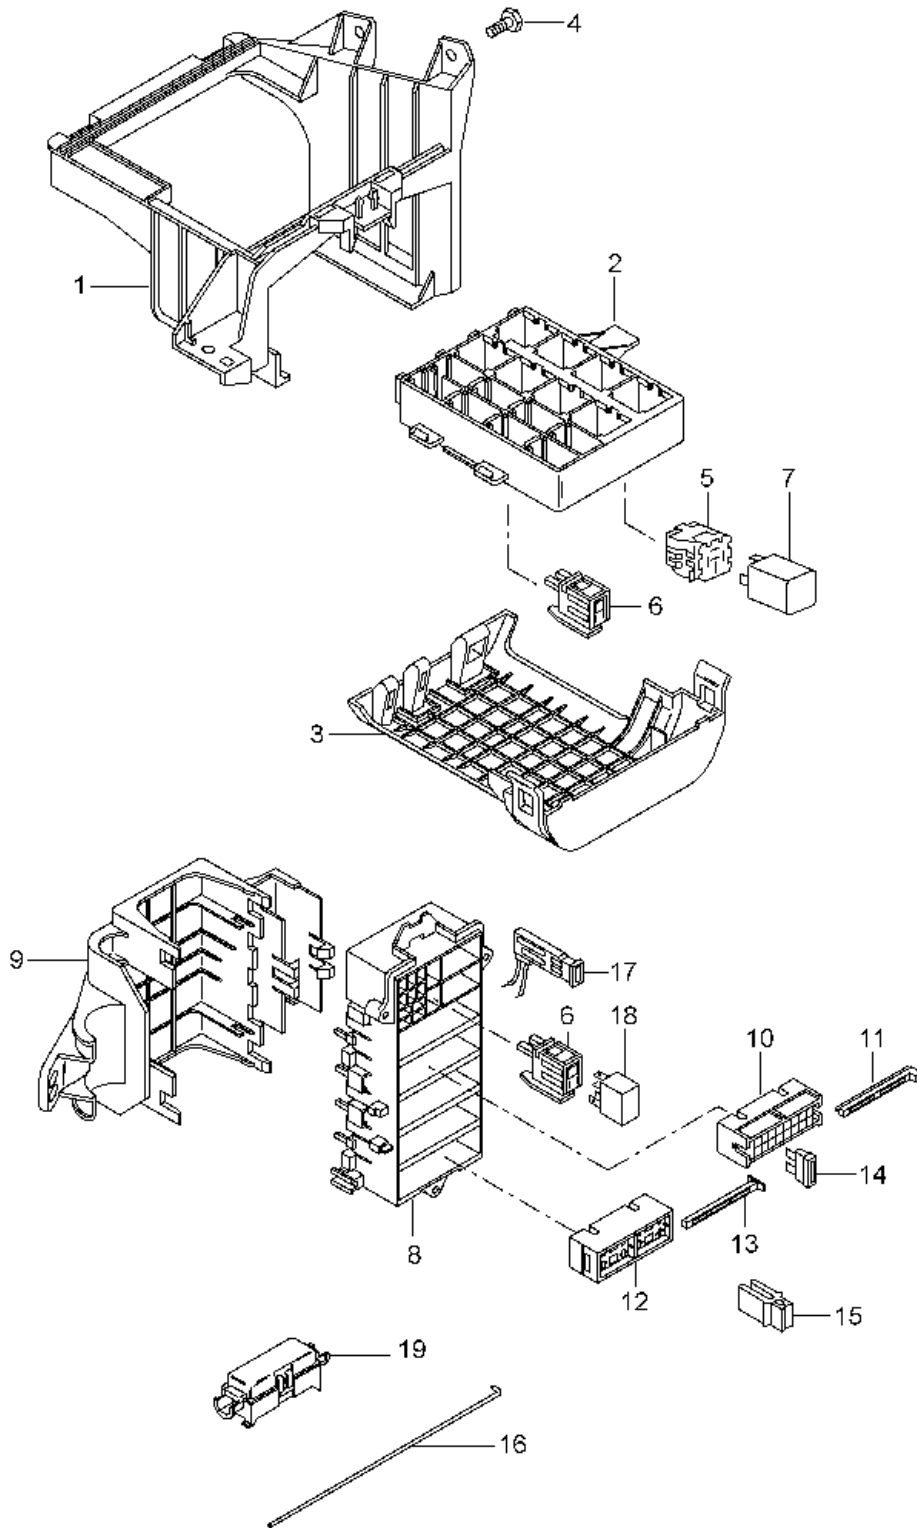

Model: 997T07

Model life 2007>>2009