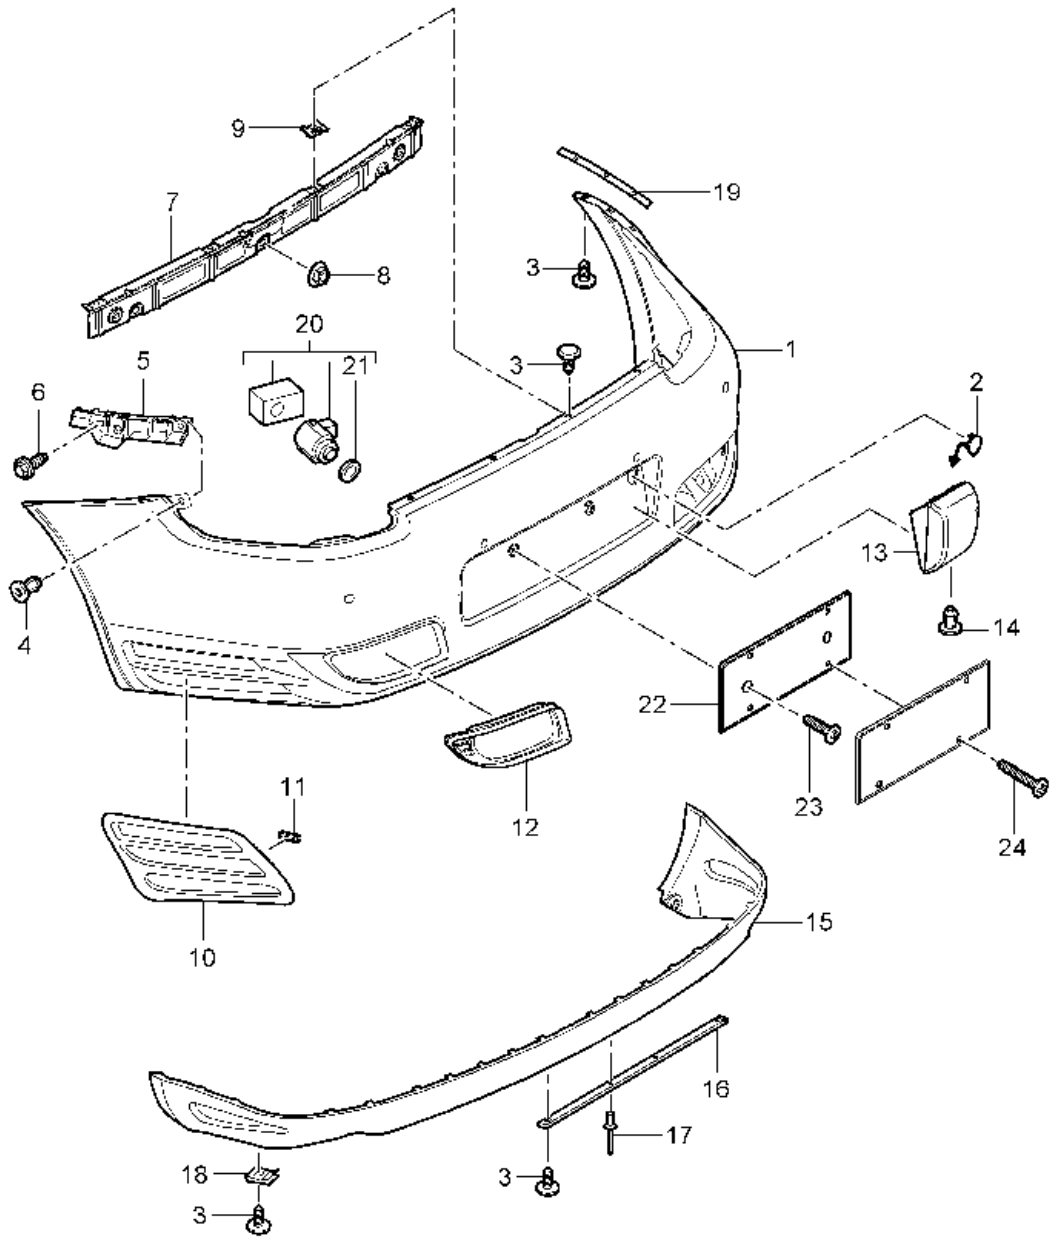

Model: 997T07

Model life 2007>>2009

Model: 997T07 Model life 2007>>2009

Pos	Part Number	Description	Remark	Qty	Model
1	997 505 411 16	Trim bumper Trim primed Discontinued part	rear	1	
1	997 505 411 54	Trim primed		1	
1	997 505 411 17	Trim primed Discontinued part		1	PR:635
1	997 505 411 55	Trim primed		1	PR:635
2	997 505 803 00	cover for towing eye		1	
	997 505 803 00 G2X	primed			
3	999 073 227 09	panel screw 4,8 X 16		10	
4	999 591 941 40	Spreader rivet ST 4,8		2	
5	997 505 635 00	retaining strip	left	1	
(5)	997 505 636 00	retaining strip	right side	1	
6	900 075 459 09	Bolt with washer M6 X 12		4	
7	997 505 641 02	Securing strip	center	1	
8	999 076 078 09	Hexagon nut M6		3	
9	999 507 590 02	Cage nut ST 4,8		6	
10	997 505 663 00	Frame Air exhaust	left	1	
	997 505 663 00 01C	Satin black			
(10)	997 505 664 00	Frame Air exhaust	right	1	
	997 505 664 00 01C	Satin black			
11	999 507 696 00	U-clip 1,20 - 1,70		10	
12	997 505 651 00	Trim for exhaust tail pipe Exhaust pipe	left	1	
	997 505 651 00 01C	Satin black			
(12)	997 505 652 00	Trim for exhaust tail pipe Exhaust pipe	right	1	
	997 505 652 00 01C	Satin black			
15	997 505 511 00	Trim	lower	1	
	997 505 511 00 01C	Satin black			
(15)	997 505 511 01	Trim Discontinued part	lower	1	AEROKIT
16	997 505 837 01	retaining rail	lower	1	
17	999 190 104 30	Pop rivet A 3,2 X 7,9		2	
18	999 507 795 09	panel nut ST 4,8		6	
19	997 504 631 00	Protective film		2	
20	955 606 275 04	Sensor		4	PR:635
21	7L6 919 659	Parking aid O-ring		4	PR:635