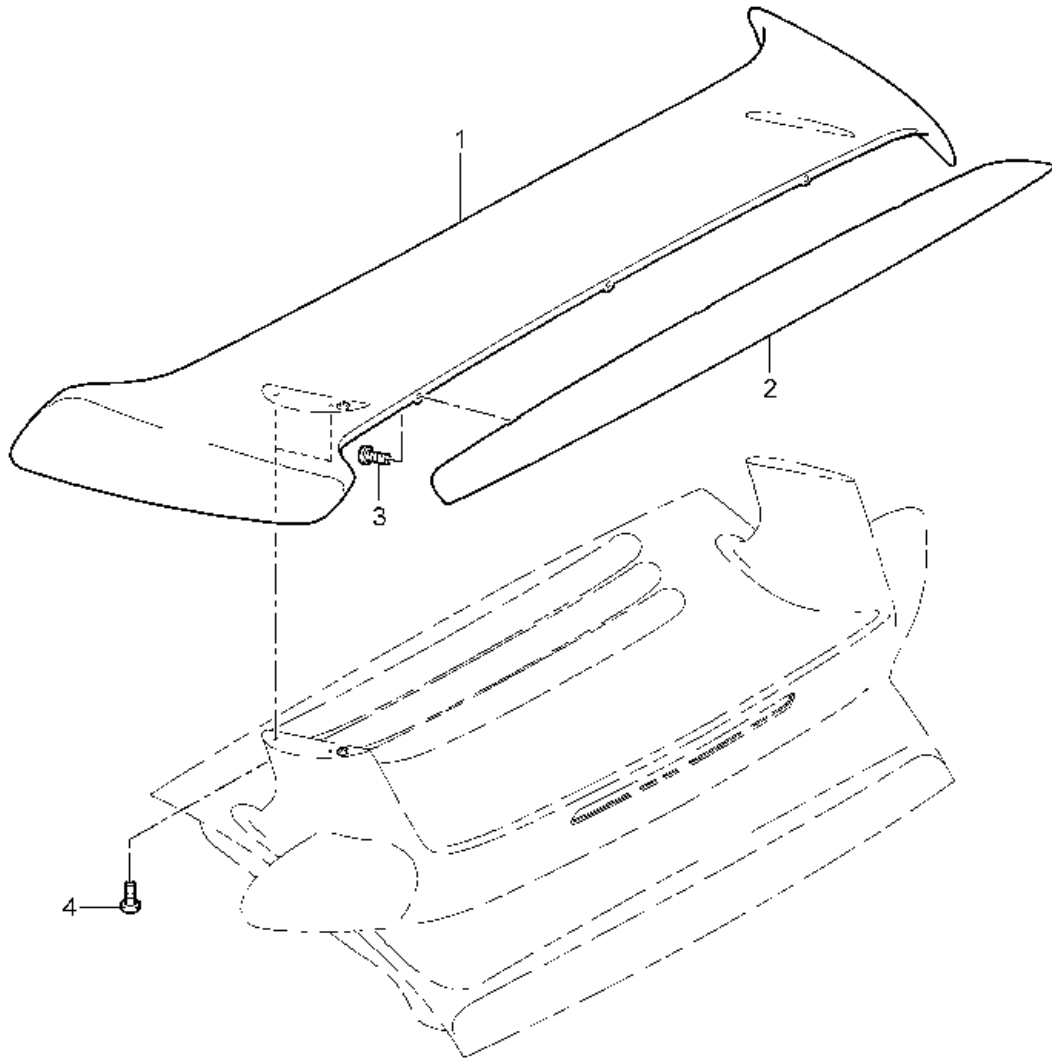

Model: 997T07

Model life 2007>>2009

Model: 997T07

Model life 2007>>2009

Pos	Part Number	Description	Remark	Qty	Model
1	997 512 261 81	Rear spoiler		1	GT2
2	997 512 365 81	Rear spoiler		1	
3	999 073 252 09	Spoiler		1	
		fillister hd. bolt		3	
		M 6 X 20			
4	999 015 042 01	fillister hd. bolt		4	
		m 6 x 14			
5		Micro-self-locking		1	
		see illustration:	803-006