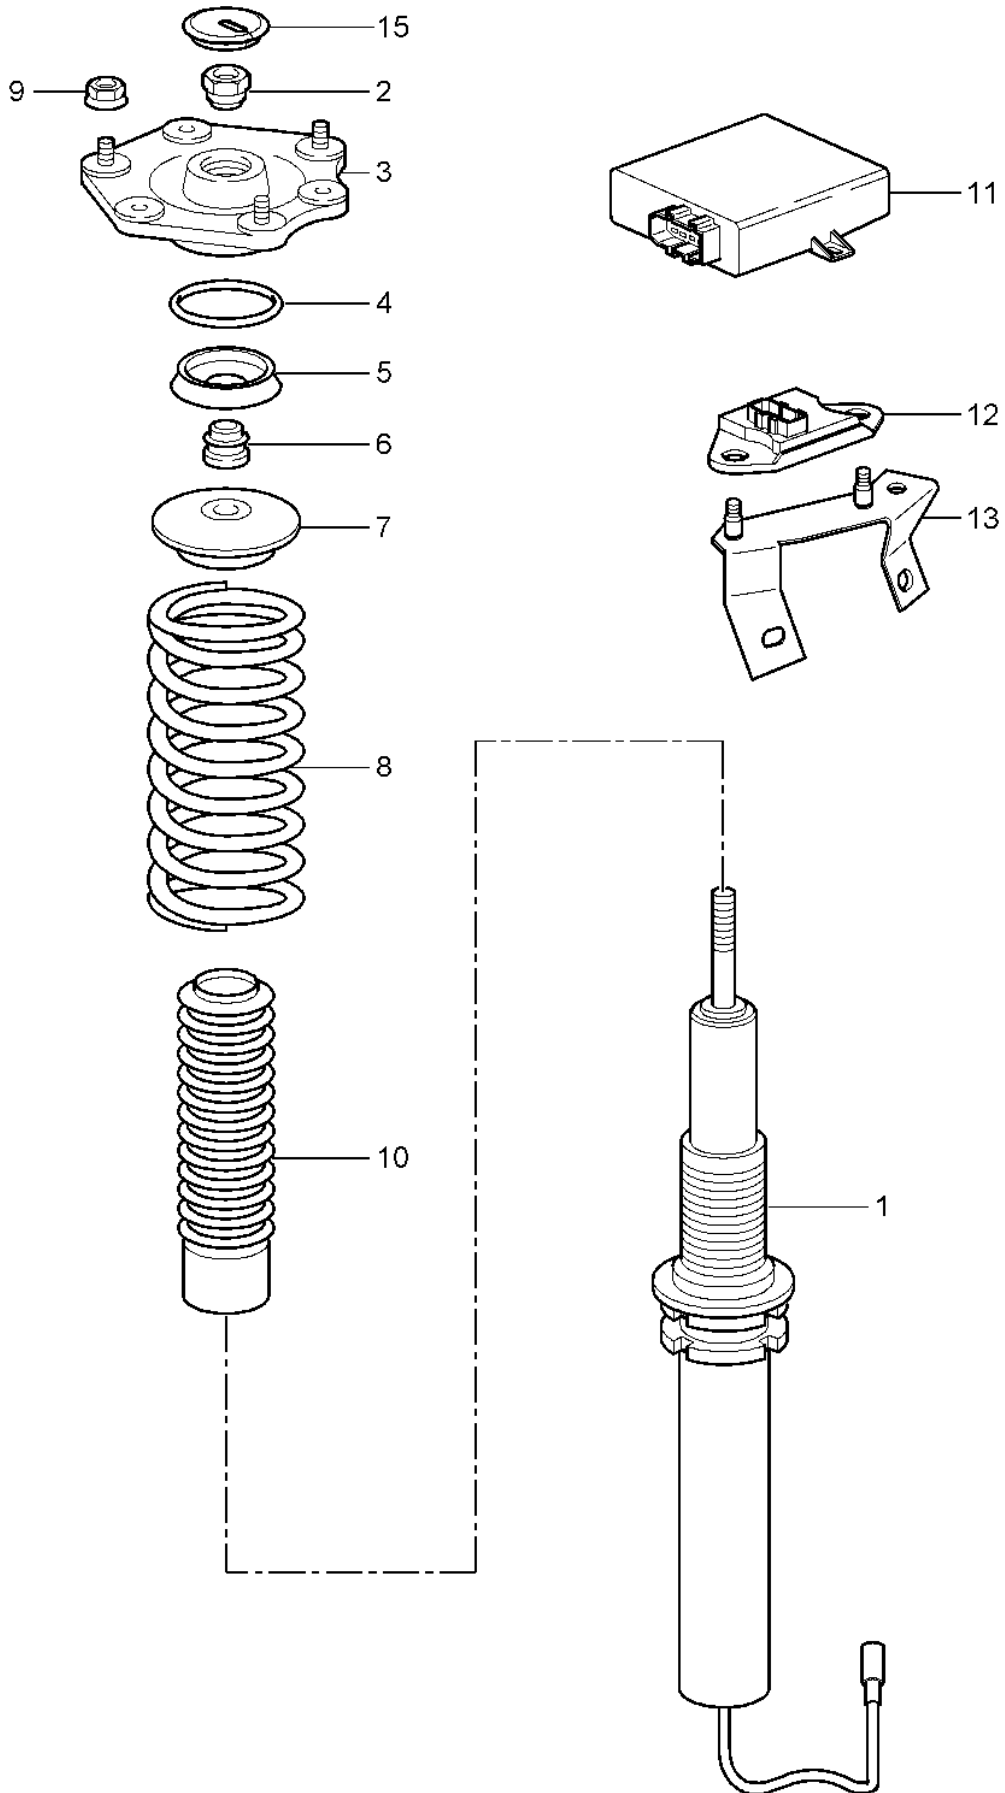

Model: 997T07

Model life 2007>>2009