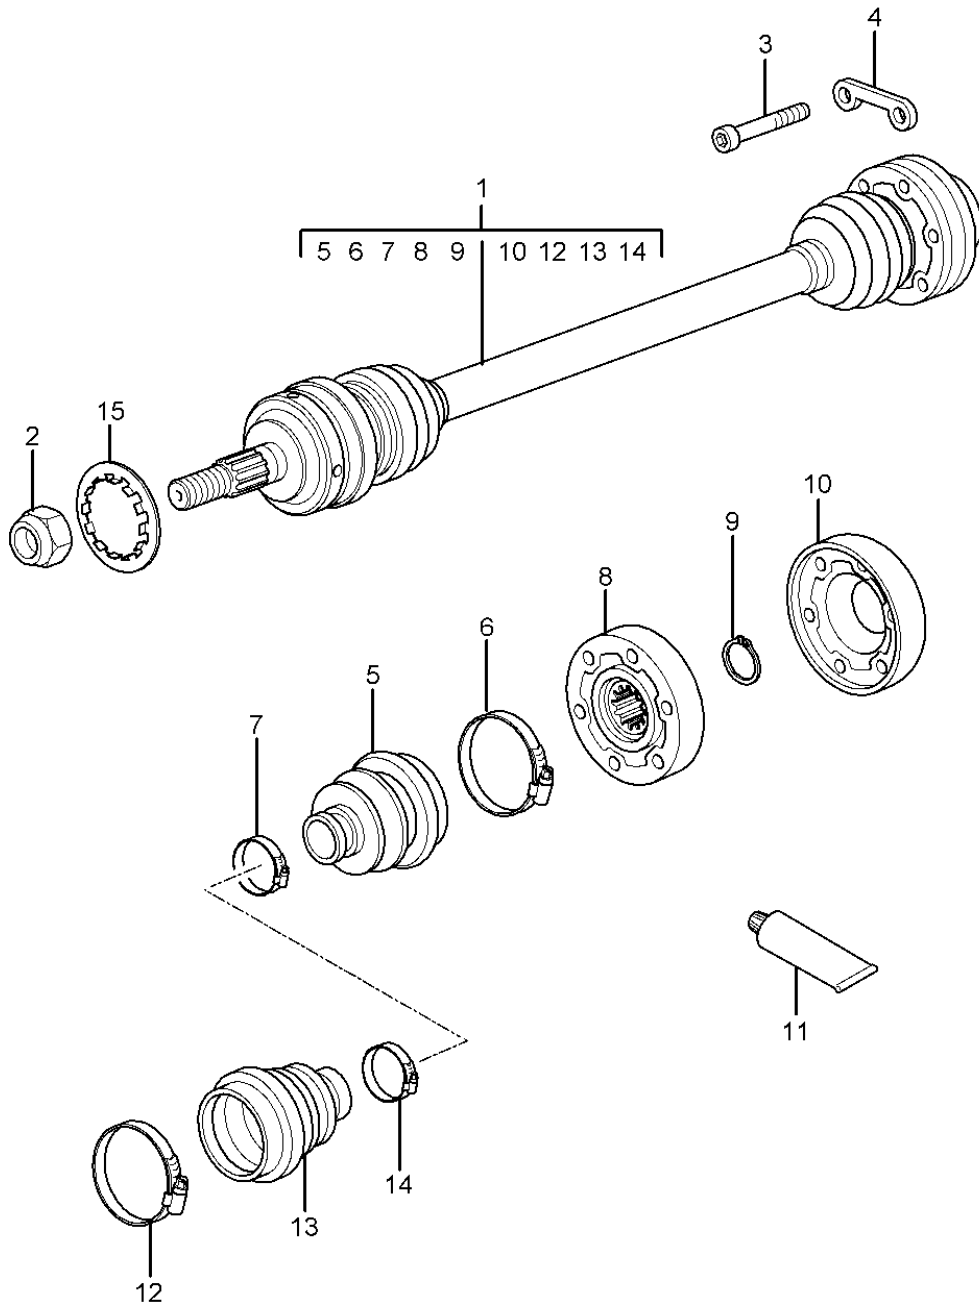

Model: 997T07

Model life 2007>>2009

Model: 997T07

Model life 2007>>2009

Pos	Part Number	Description	Remark	Qty	Model
		Drive shaft			TURBO
1	997 349 038 01	Drive shaft		2	
(2)	999 084 641 02	Locknut M 22 X 1,5		2	
3	900 067 073 09	Socket head bolt M 8 X 45		12	
(3)	900 067 073 02	Discontinued part Socket head bolt M 8 x 45		12	
(4)	996 349 191 01	Spacer Discontinued part		6	
(4)	9P1 407 306	Spacer		6	
5	996 349 293 00	Dust bellows		2	
-	996 349 959 00	Bellow support for Dust bellows		2	
6	997 349 957 00	Clip		2	
7	996 349 257 03	Clip		2	
8	996 349 030 00	Joint		2	
9	900 041 011 01	Securing ring		2	
10	996 349 267 00	End cap Discontinued part		2	
10	996 349 267 01	End cap		2	
11	000 043 110 01	Grease 1 100-gramme tube		X	
(11)	000 043 205 36	sealant Drive shaft 1 100-gramme tube		X	
12	996 349 257 00	Clip		2	
13	996 349 291 00	Dust bellows		2	
14	996 349 257 01	Clip		2	
15	997 349 269 00	protective ring		2