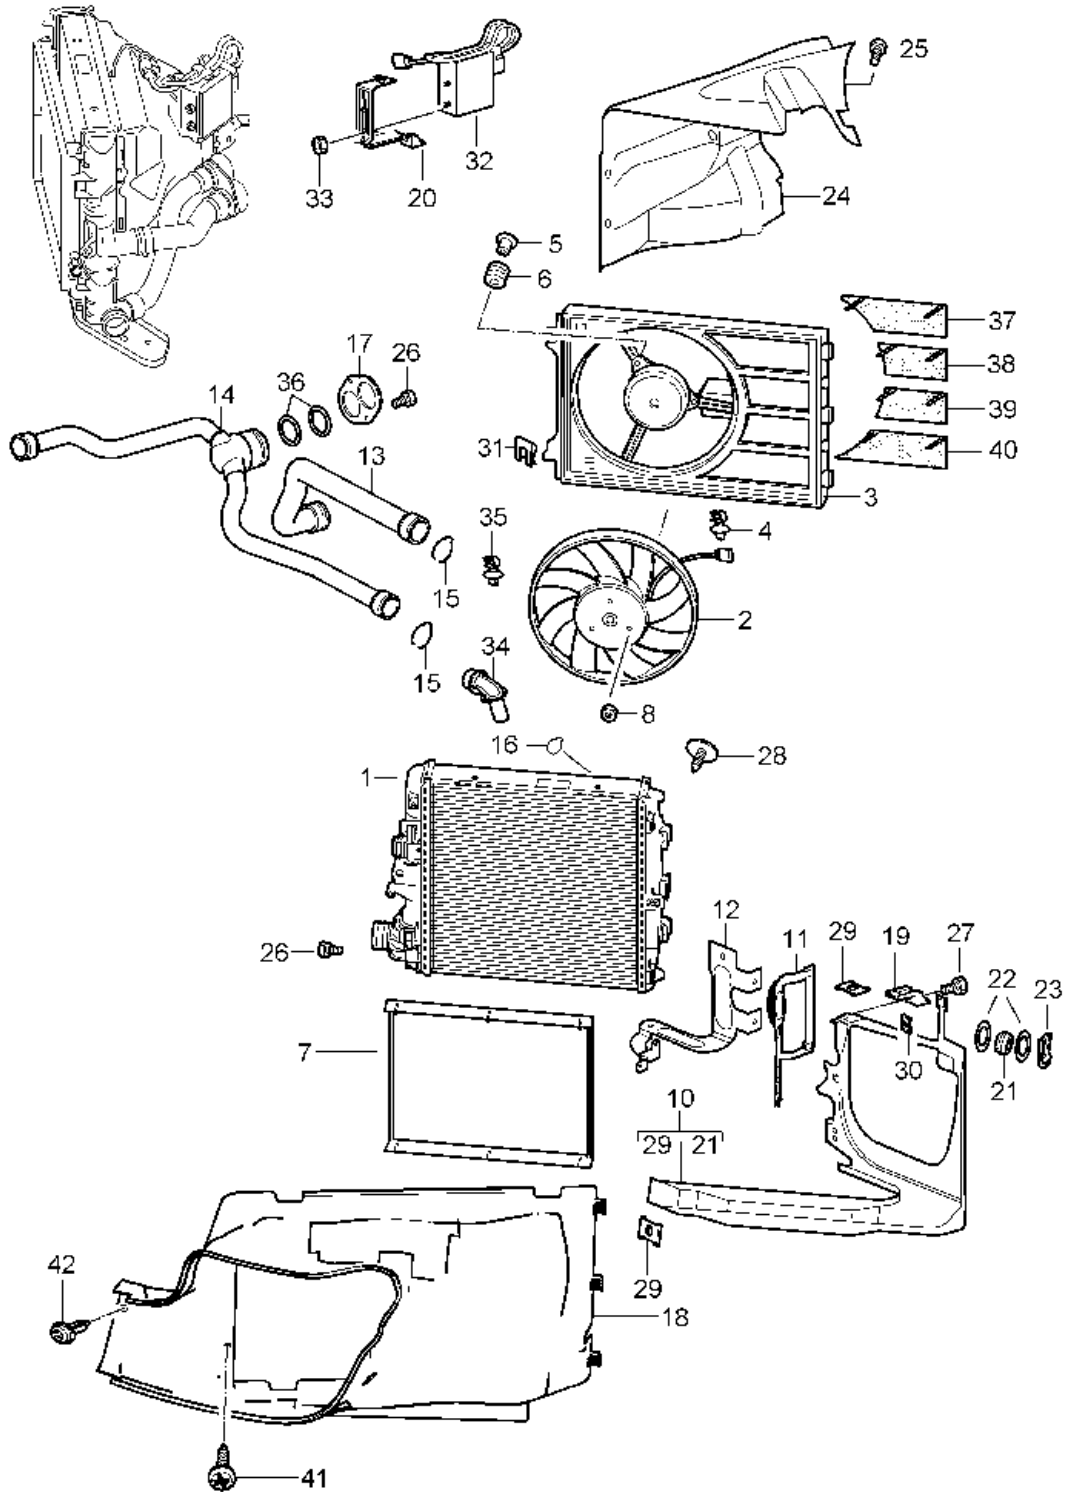

Model: 997T07

Model life 2007>>2009

Pos	Part Number	Description	Remark	Qty	Model
16	997 106 652 04	Discontinued part Return pipe tunnel		1	
(16)	997 106 652 90	Return pipe tunnel		1	
17	997 106 520 02	Bracket filler plate	right	1	
18	997 106 521 01	Bracket filler plate	left	1	
19	900 378 035 01	Hexagon bolt M6 X 16		2	
20	997 106 512 03	Distance piece Breather line		1	
21	997 106 540 02	Bracket tunnel		2	
22	997 106 551 03	Sleeve		2	
23		see illustration:	105-005	X	
24		see illustration:	105-005	X	
25	997 106 865 02	Line	left	1	
26	997 106 866 02	Line	right	1	
27	997 106 623 03	Water hose Supply	left	1	
28	997 106 627 03	Water hose Supply	right	1	
29	997 106 728 03	Water hose Return line	left	1	
30	997 106 624 03	Water hose Return line	right	1	
31		see illustration:	105-015	1	

Model: 997T07

Model life 2007>>2009