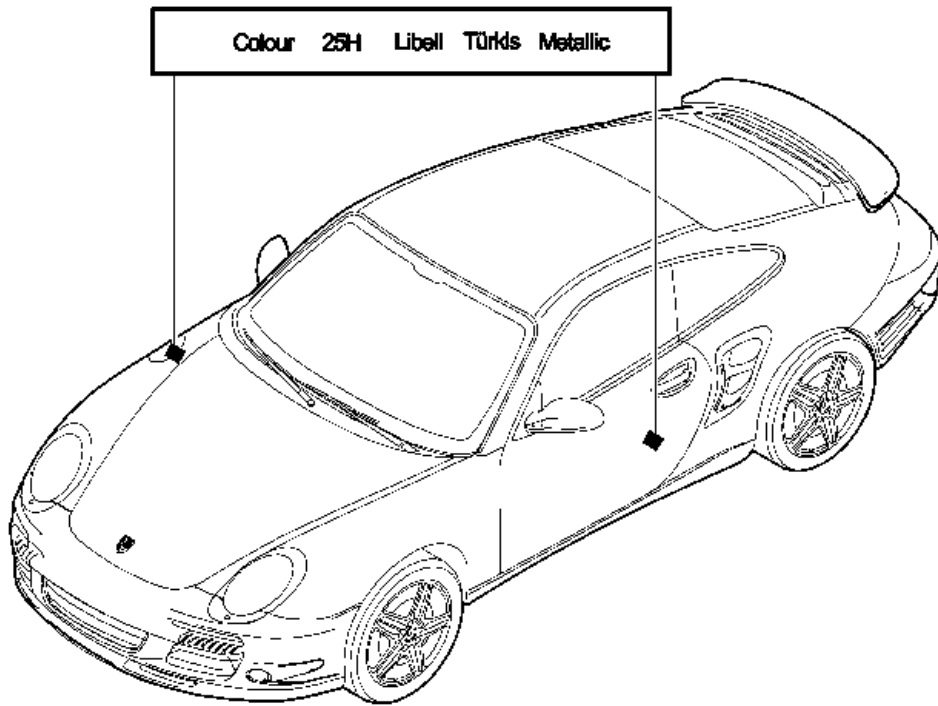

Model: 997T07

Model life 2007>>2009

Pos	Part Number	Description	Remark	Qty	Model
6	955 701 675 10	child seat Chinese Sticker Recycling		1	PR:193
9	997 701 531 00	Sticker Airbag		1	PR:193
9	955 701 676 00	Sticker Warning light Engine		1	PR:193
10	955 701 675 15	Sticker Import Japan		1	PR:193
11	996 701 141 01	Sticker Air conditioning		1	
11	997 701 521 00	Sticker Air conditioning		1	PR:193
12	955 701 673 00	Sticker Battery		1	PR:193
12	997 701 170 00	Sticker first aid kit		1	
13	997 701 527 00	Sticker Headlights		1	PR:193
13	955 701 675 05	Sticker brake fluid		1	PR:193

Model: 997T07

Model life 2007>>2009