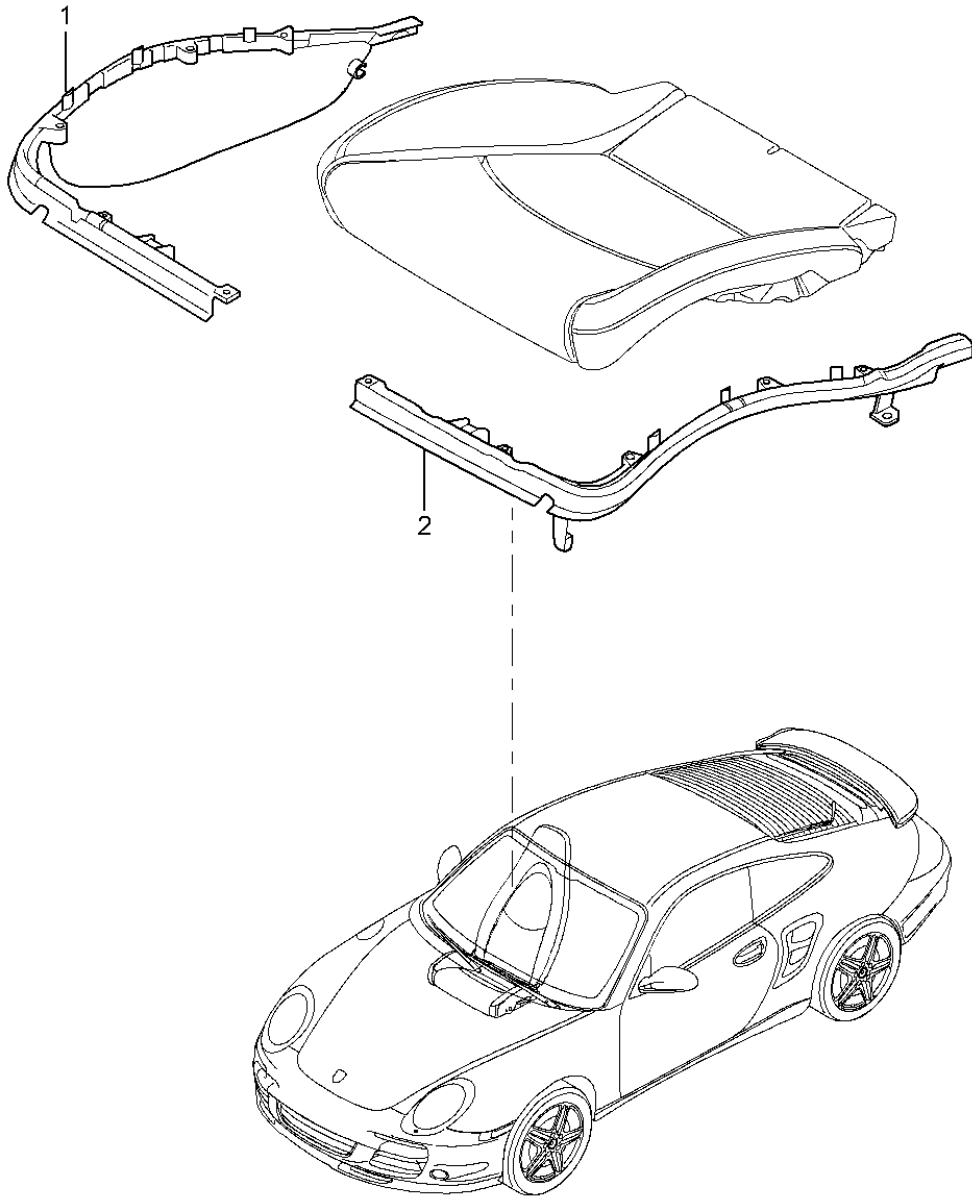

Model: 997T07

Model life 2007>>2009

Pos	Part Number	Description	Remark	Qty	Model
(12)	997 521 335 01 D07 997 521 336 01	Volcano grey Trim Mounting component	right inner	1	PR:438
13	997 521 336 01 D07 999 073 375 09	Volcano grey Screw Mount backrest		4	
14	999 073 306 09	Seat frame Screw Mount Airbag		2	

Model: 997T07

Model life 2007>>2009