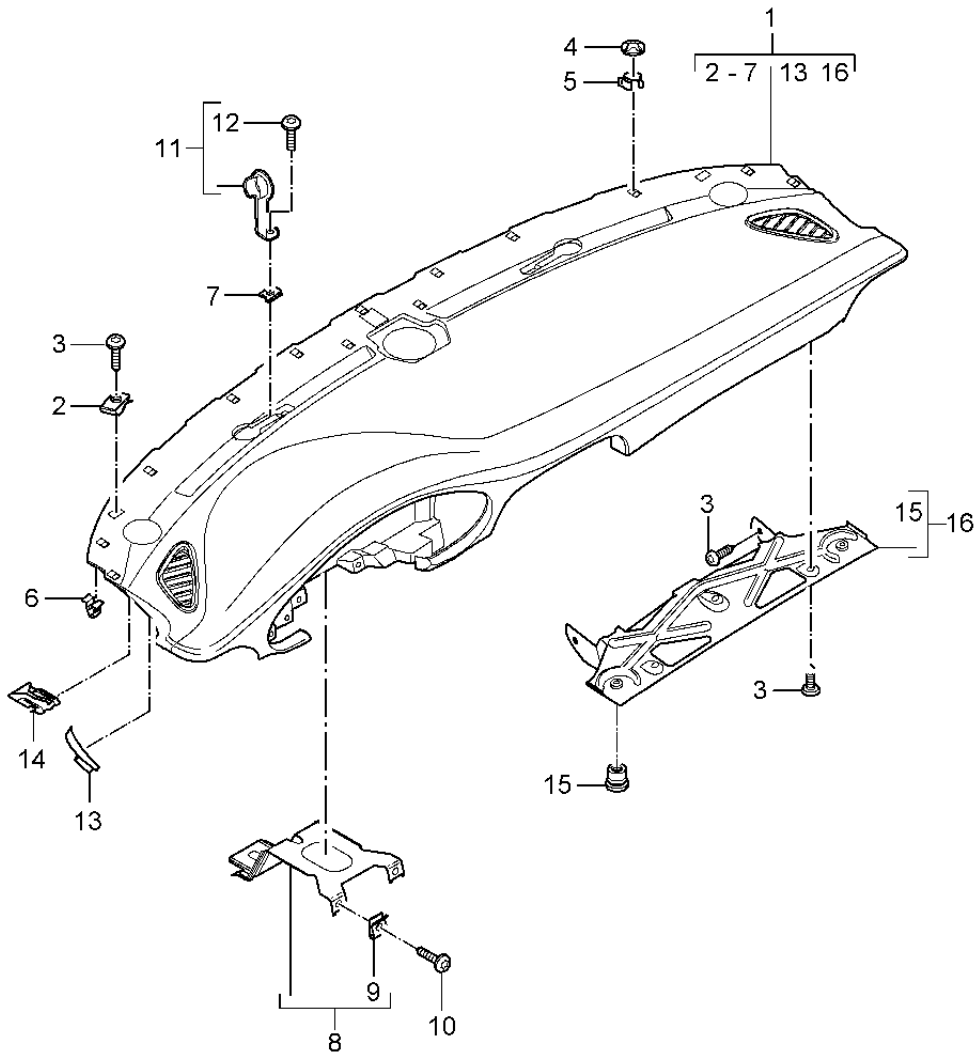

Model: 997T07

Model life 2007>>2009

Pos	Part Number	Description	Remark	Qty	Model
1	997 556 605 00	Body Sound proofing 1 Sound absorber	left	1	CABRIO
(1)	997 556 606 00	Wheel housing Sound absorber	front right	1	
2	997 556 531 01	Wheel housing sound absorber for door	front	2	
3	997 556 723 00	Sound absorber Firewall	lhd	1	PR:098
(3)	997 556 724 00	Sound absorber Firewall	rhd	1	PR:099
4	997 556 503 00	Insulation for floor		2	
5	997 556 507 01	sound absorb.for wheel housing	left	1	
(5)	997 556 508 01	sound absorb.for wheel housing	rear right	1	
6	997 556 511 00	sound absorber for rear panel	rear lower	1	
(7)	997 556 611 00	Sound absorber Convertible top	left	1	
7	997 556 612 00	tray Sound absorber Convertible top	right	1	
8	997 556 711 02	tray Sound absorber		1	
8	997 556 711 03	D - MJ 2007>> - MJ 2007 Sound absorber		1	
9	996 556 761 01	Engine bay retaining strip		1	
10	999 049 020 40	Engine bay Plastic nut		5	
(11)	997 556 657 01	T5/30 X 5,1 Sound absorber	left	1	
11	997 556 658 01	Wheel housing liner Sound absorber	rear right	1	
12	997 556 653 00	Wheel housing liner Sound absorber	rear	1	
13	997 556 521 00	Control units sound absorber for rear panel		1	
14	997 556 634 00	Sound absorber Subwoofer	upper	1	PR:680

Model: 997T07

Model life 2007>>2009