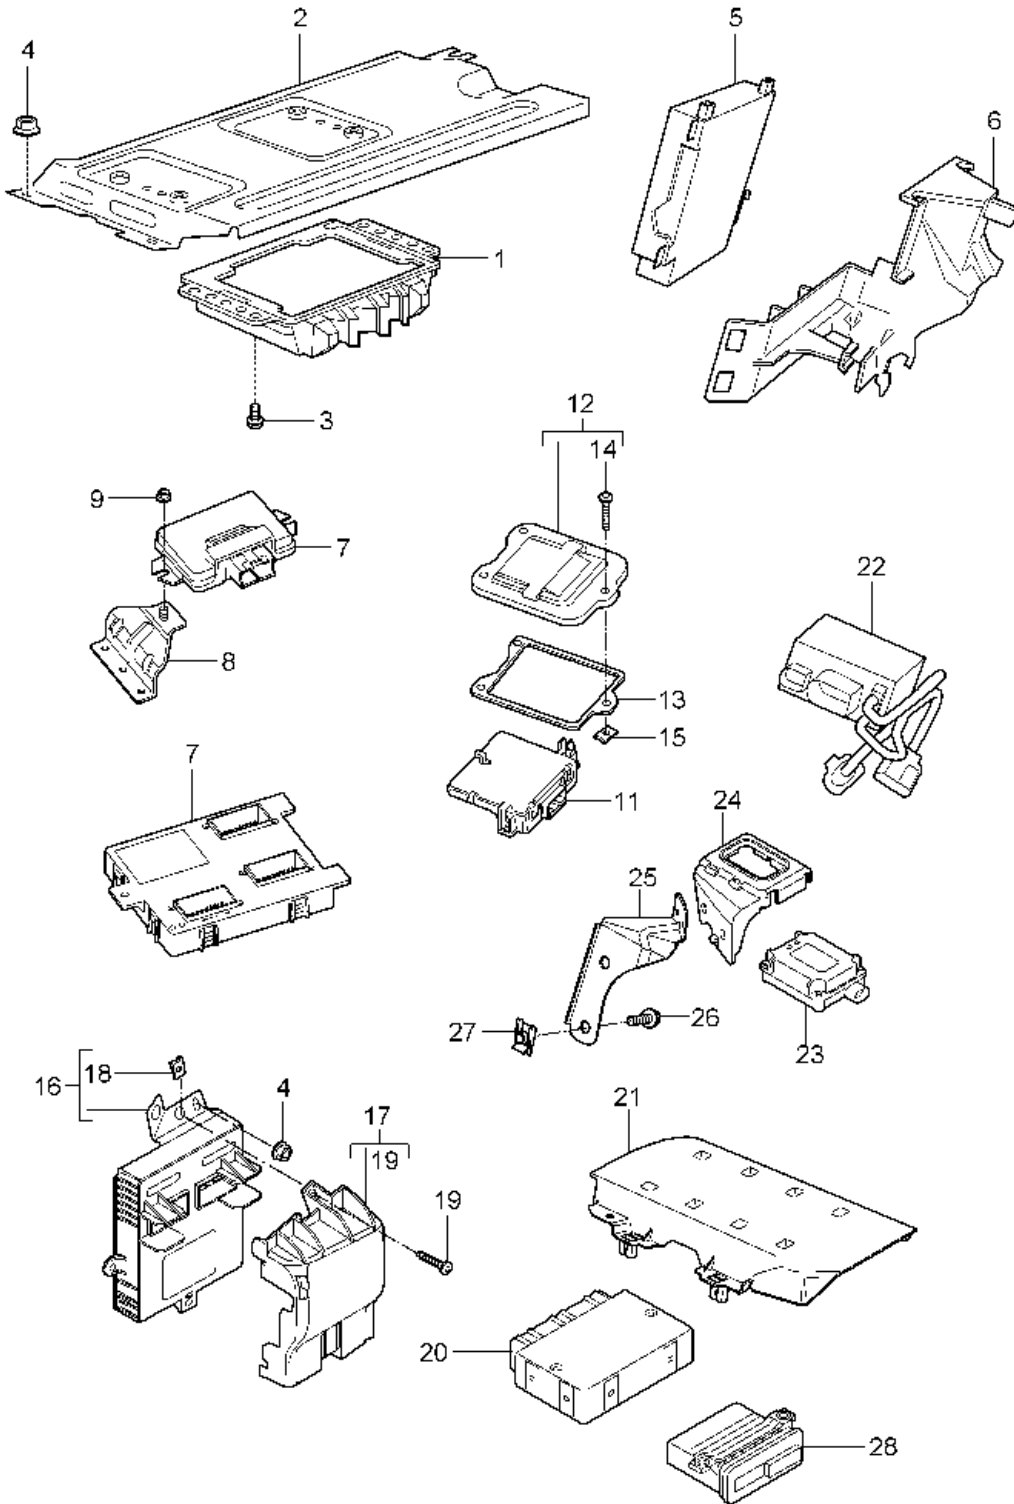

Model: 997T07

Model life 2007>>2009

Model: 997T07 Model life 2007>>2009

Pos	Part Number	Description	Remark	Qty	Model
1	997 618 602 03	Control units Control unit		1	
2	996 618 129 01	- dme - Retainer for control units		1	COUPE
(2)	996 618 131 00	- dme - Retainer for control units		1	CABRIO
3	999 073 189 01	- dme - flat round head bolt M 6 X 12		4	COUPE
(3)	999 073 060 02	panel screw 4,8 X 13		X	CABRIO
4	999 084 629 01	Hexagon nut M 6		3	COUPE
5	997 618 180 14	Control unit Tiptronic		1	PR:249
6	996 618 257 01	Retainer for control units Tiptronic		1	PR:249
-		Control unit Convertible top control see illustration:	811-015	1	CABRIO
7	997 618 195 04	Control unit for four-wheel drive		1	
8	997 618 117 00	Bracket Control unit All-wheel		2	
9	900 377 010 02	Hexagon nut M 6		2	
10	997 610 102 06	Onboard supply control unit No longer use the part here		1	
10	997 618 516 01	Onboard supply control unit		1	
11	997 610 107 04	Control unit for gateway		1	
12	997 572 419 03	Cover		1	
13	997 572 221 00	Seal		1	
14	900 143 094 09	panel screw ST 4,8 X 19		3	
15	999 591 855 01	panel nut ST 4,8		3	
16	997 618 513 01	Control unit FRONT luggage compartment		1	
17	997 551 736 01	Cover for control unit		1	
18	999 507 462 09	panel nut 4,8		1	
19	999 073 061 02	panel screw 4,8 X 16		1	
20	997 618 260 08	Control unit Rear end		1	
21	997 618 371 01	Retainer for control units		1	
22	997 618 436 01	Control unit Cooling air control Discontinued part		1	TURBO
22	997 618 436 02	Control unit Cooling air control		1	TURBO
22	997 618 436 92	Control unit Cooling air control		1	GT2
23	997 618 225 03	Control unit for opening garage door		1	PR:608
23	997 618 227 02	Control unit for opening garage door Discontinued part		1	PR:607
23	997 618 227 03	Control unit for opening garage door		1	PR:607
24	997 618 257 00	Bracket Control unit		1