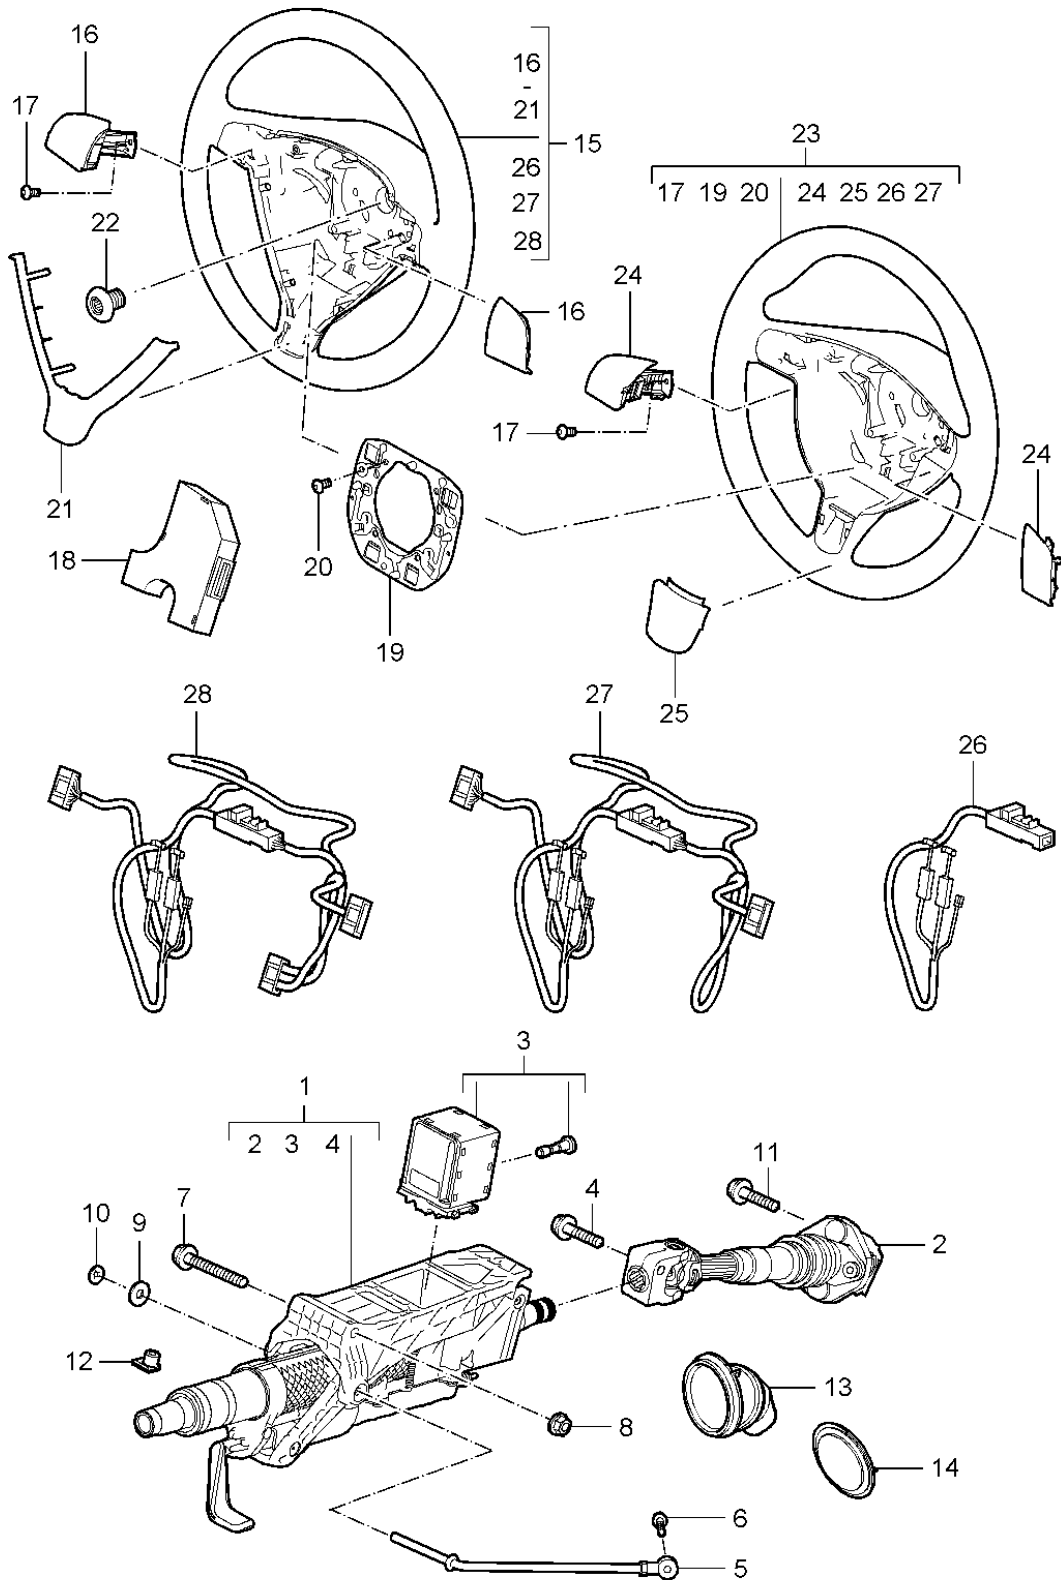

Model: 997T07

Model life 2007>>2009

Pos	Part Number	Description	Remark	Qty	Model
(16)	997 314 269 02	Discontinued part Pressure line		1	TURBO PR:480
17	900 385 108 01	D - MJ 2008>> Torx screw Bm 6 x 80		1	PR:249
18	997 347 748 52	rubber ring See technical manual Group 4 Nr.4898		1	
19	999 512 740 01	Clamp See technical manual Group 4 Nr.4898		1	
20	997 347 747 51	bracket for pressure line See technical manual Group 4 Nr.4898		1	
21	999 073 104 01	Torx screw M 8 X 16 See technical manual Group 4 Nr.4898		1	
-	000 043 203 33	Pentosin 1000 ML		X	
22	999 702 020 50	Rubber grommet 8,0X12,0X2,5		1	

Model: 997T07

Model life 2007>>2009