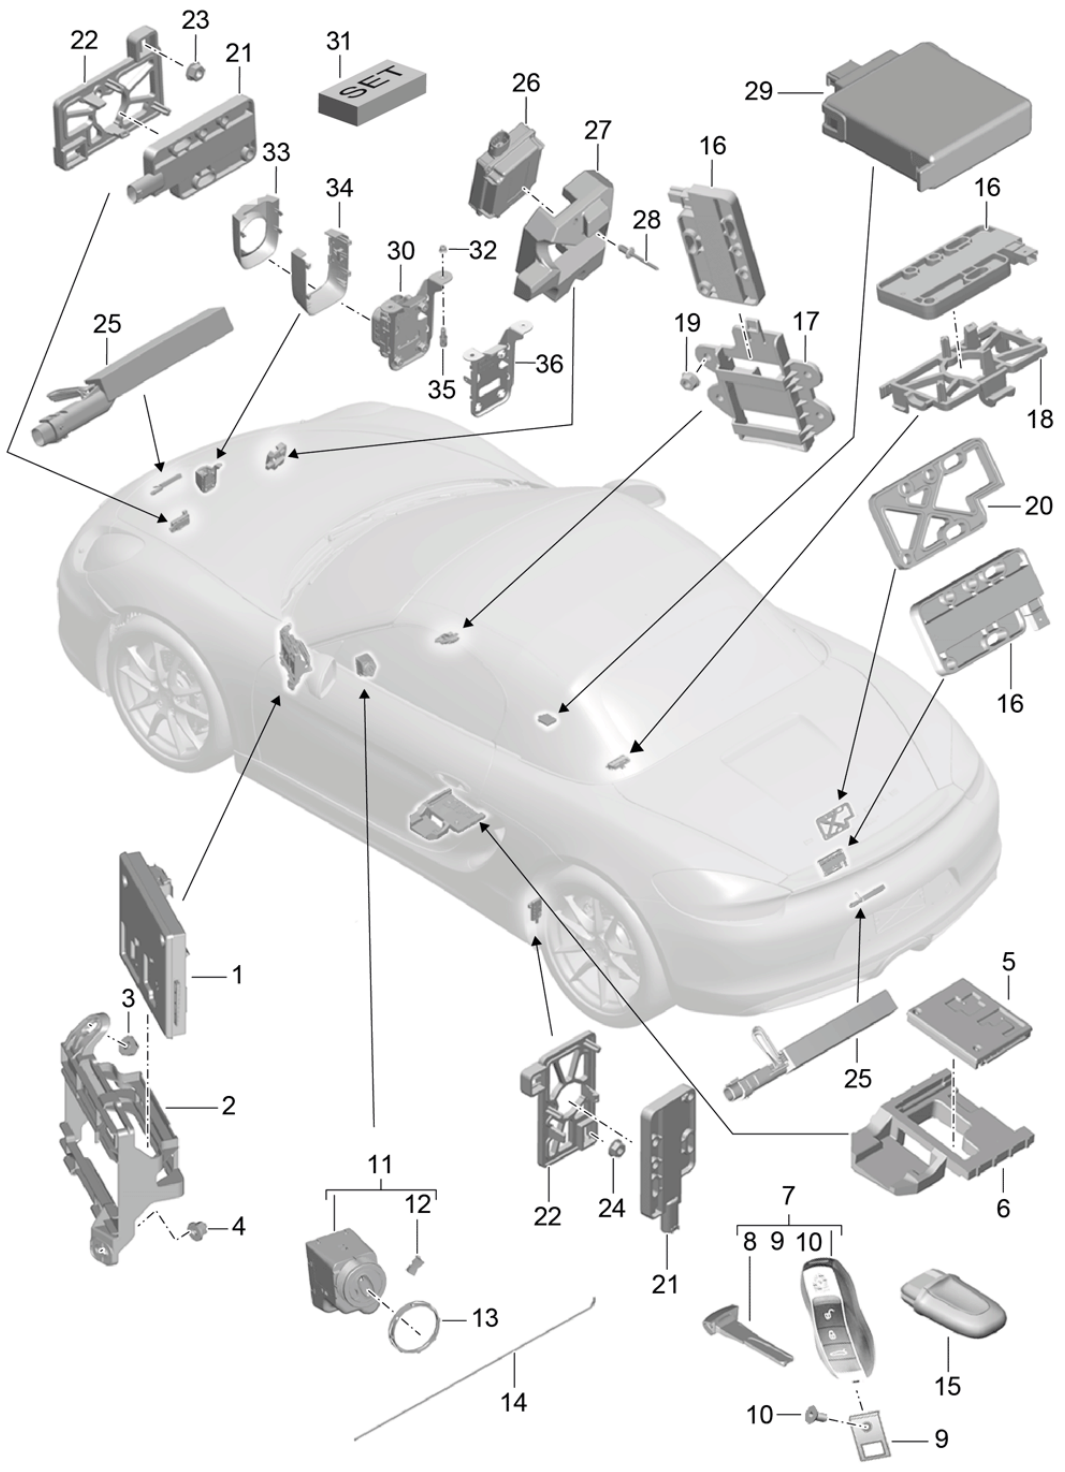

Model: 981-13

Model life 2012>>2016

Model: 981-13

Model life 2012>>2016

Pos	Part Number	Description	Remark	Qty	Model
1	7PP 907 064 FK	Control units Electronics Front end Rear end Handheld transmitter Ignition/starter switch Aerial Garage door opener Sensor Interior monitoring		1	PR:524
1	7PP 907 064 ES	Control unit Electronics Front end F >> 98-DS102 000 F >> 98-DK102 000 F >> 98-DS112 000 F >> 98-DK112 000 F >> 98-DS123 000 F >> 98-DK123 000 F >> 98-DS132 000 F >> 98-DK132 000		1	PR:524,-IY2
1	7PP 907 064 GE	Control unit Electronics Front end F 98-DS102 001>> F 98-DK102 001>> F 98-DS112 001>> F 98-DK112 001>> F 98-DS123 001>> F 98-DK123 001>> F 98-DS132 001>> F 98-DK132 001>>		1	PR:524,IY2
1	7PP 907 064 FL	Control unit Electronics Front end F >> 98-DS102 000 F >> 98-DK102 000 F >> 98-DS112 000 F >> 98-DK112 000 F >> 98-DS123 000 F >> 98-DK123 000 F >> 98-DS132 000 F >> 98-DK132 000		1	PR:525
1	7PP 907 064 EP	Control unit Electronics Front end F 98-DS102 001>> F 98-DK102 001>> F 98-DS112 001>> F 98-DK112 001>> F 98-DS123 001>> F 98-DK123 001>>		1	PR:525,-IY2