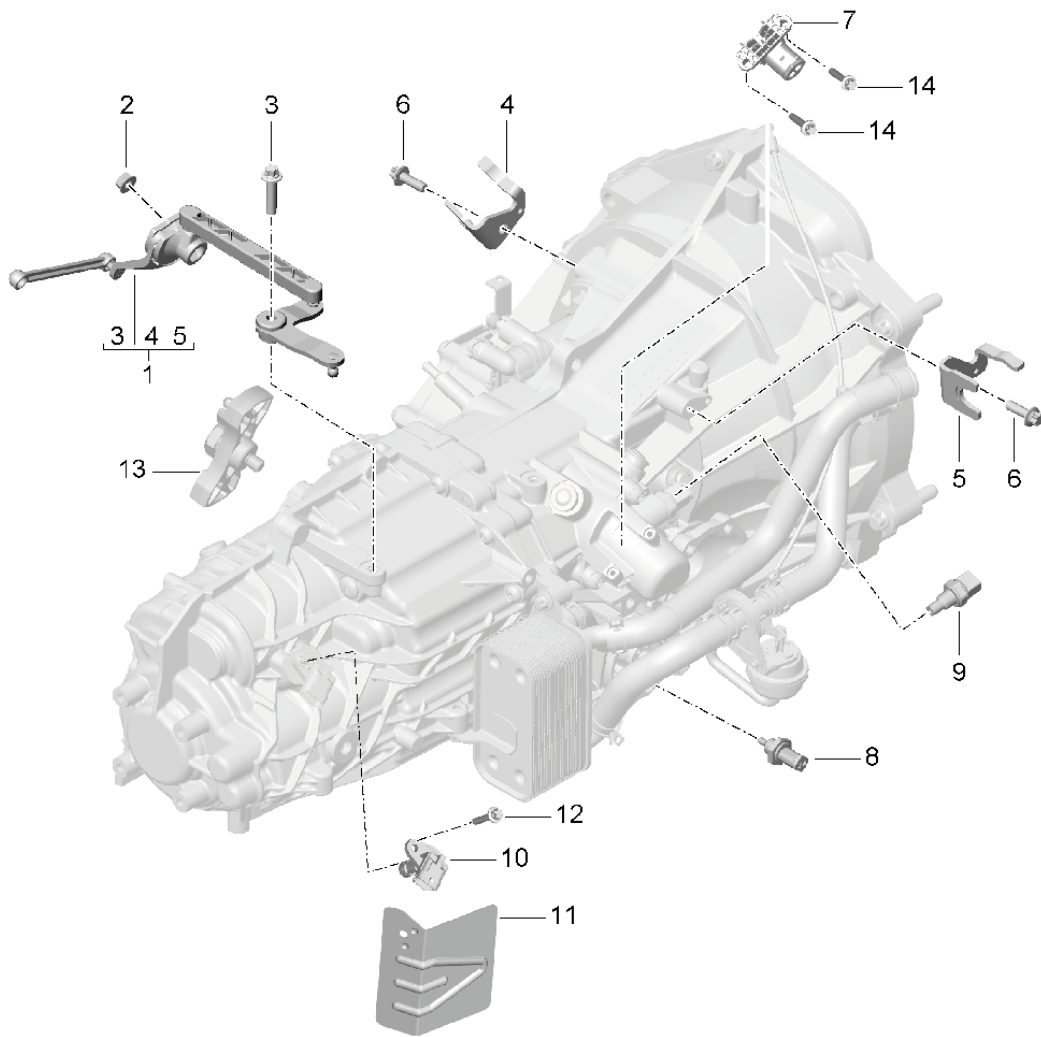

Model: 981-13

Model life 2012>>2016

Model: 981-13

Model life 2012>>2016

Pos	Part Number	Description	Remark	Qty	Model
		Manual gearbox Individual parts relay lever		1	G8100, G8120
1		see illustration:	701-000	1	
2	900 377 003 03	Hexagon nut M 8		1	
3	900 385 006 01	Torx screw BM 8 X 35 Discontinued part		1	
3	900 385 042 01	Torx screw BM 8 X 35		1	
4		Bracket		1	
5		see illustration:	701-000	1	
5		Bracket		1	
6	900 385 098 01	see illustration:	701-000	2	
6		Torx screw BM 8 X 25		2	
7	981 606 303 00	Sensor		1	
8	981 606 420 00	Temperature sensor		1	
9	01E 941 521 B	switch for reversing light		1	
10	7PP 905 381 A	Back-up light Inductive sensor speed sensor		1	
11	981 111 275 00	Heat insulation speed sensor		1	PR:008,-XLF
12	900 378 022 01	Hexagon bolt AM 8 X 25 No longer use the part here		1	PR:008,-XLF
12	900 385 001 01	Torx screw BM 8 X 20		1	PR:008,-XLF
13	981 303 051 00	flywheel		1	
14	981 606 801 00	Socket head bolt M 6 X 18		2	
-	000 043 209 23	Grease LIQUI MOLY PU 53 / WDR 50 GR.		X	
-	G 052 128 A1	sealing grease for radial shaft oil seal LIQUI MOLY PU 53 / WDR 50 GR.		X