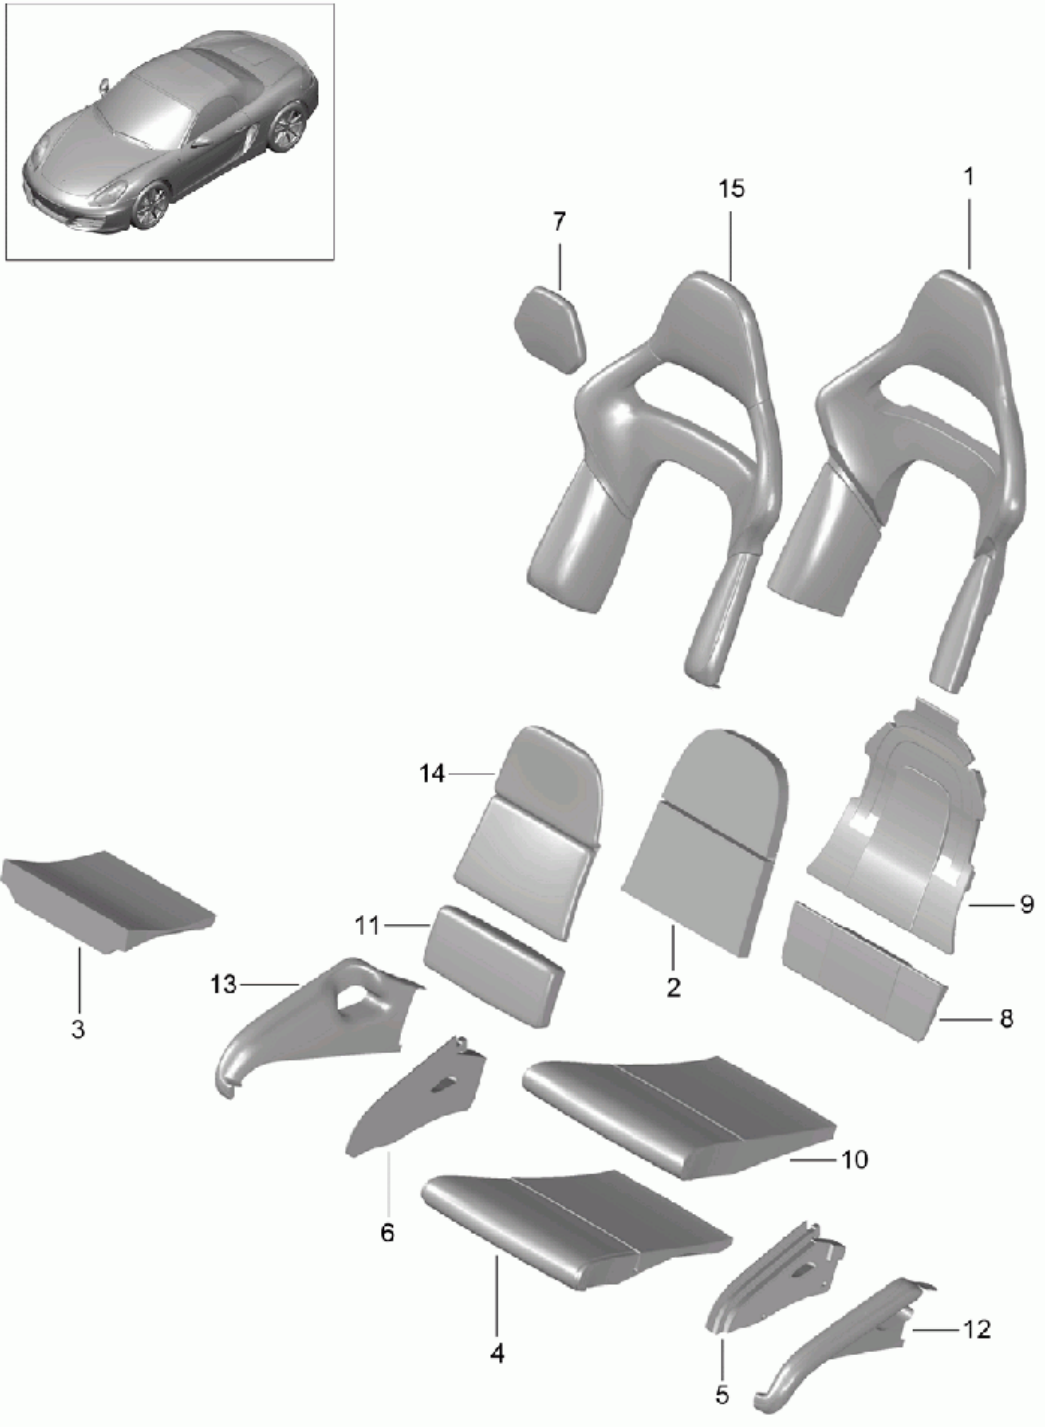

Model: 981-13

Model life 2012>>2016