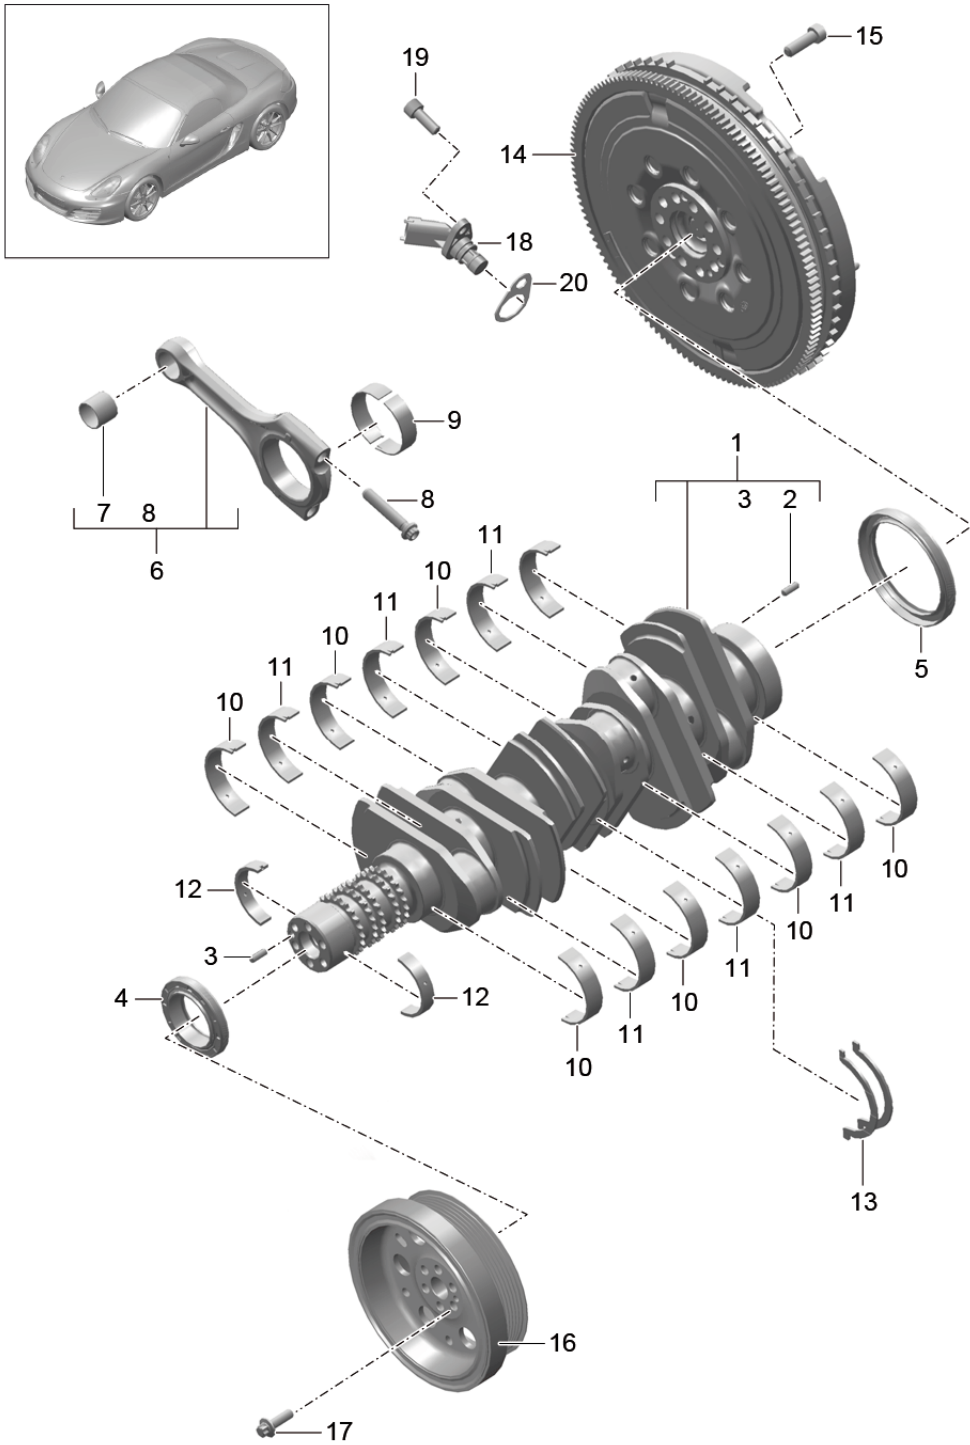

Model: 981-13

Model life 2012>>2016

Model: 981-13

Model life 2012>>2016

Pos	Part Number	Description	Remark	Qty	Model
1	9A1 102 077 20	Crankshaft Crankshaft Hub 77,5		1	A123
(1)	9A1 102 072 00	Crankshaft Hub 72,5		1	A122
2	900 095 031 00	Spring pin 6,0 X 16,0		1	
3	900 302 016 00	Cylinder pin 6,0 X 16,0		1	
4	9A1 101 222 02	Shaft oil seal 52,5 X 9		1	
5	997 101 212 01	Shaft oil seal 85 X 105 X 11		1	
6	9A1 103 914 02	Connecting rod Set comprising: Connecting rods		1	
7	9A1 103 122 02	bush - connecting rod D = 22		6	
8	9A1 103 115 02	bolt - connecting rod M 10 X 1,25 X 51		6	
9	9A1 103 053 00	connecting rod bearing shell Identification: >> >> red		12	
(9)	9A1 103 053 01	connecting rod bearing shell Identification: >> >> yellow		12	
(9)	9A1 103 053 02	connecting rod bearing shell Identification: >> >> blue		12	
10	9A1 101 064 00	crankshaft bearing Identification: >> >> red		8	
(10)	9A1 101 064 01	crankshaft bearing Identification: >> >> yellow		8	
(10)	9A1 101 064 02	crankshaft bearing Identification: >> >> blue		8	
11	9A1 101 063 00	crankshaft bearing with: Partial-groove Identification: >> >> red		6	
(11)	9A1 101 063 01	crankshaft bearing with: Partial-groove Identification: >> >> yellow		6	
(11)	9A1 101 063 02	crankshaft bearing with: Partial-groove Identification: >> >> blue		6	
12	9A1 101 052 00	crankshaft bearing Identification: >> >> red		2	
(12)	9A1 101 052 01	crankshaft bearing Identification: >> >> yellow		2	
(12)	9A1 101 052 02	crankshaft bearing Identification: >> >> blue		2