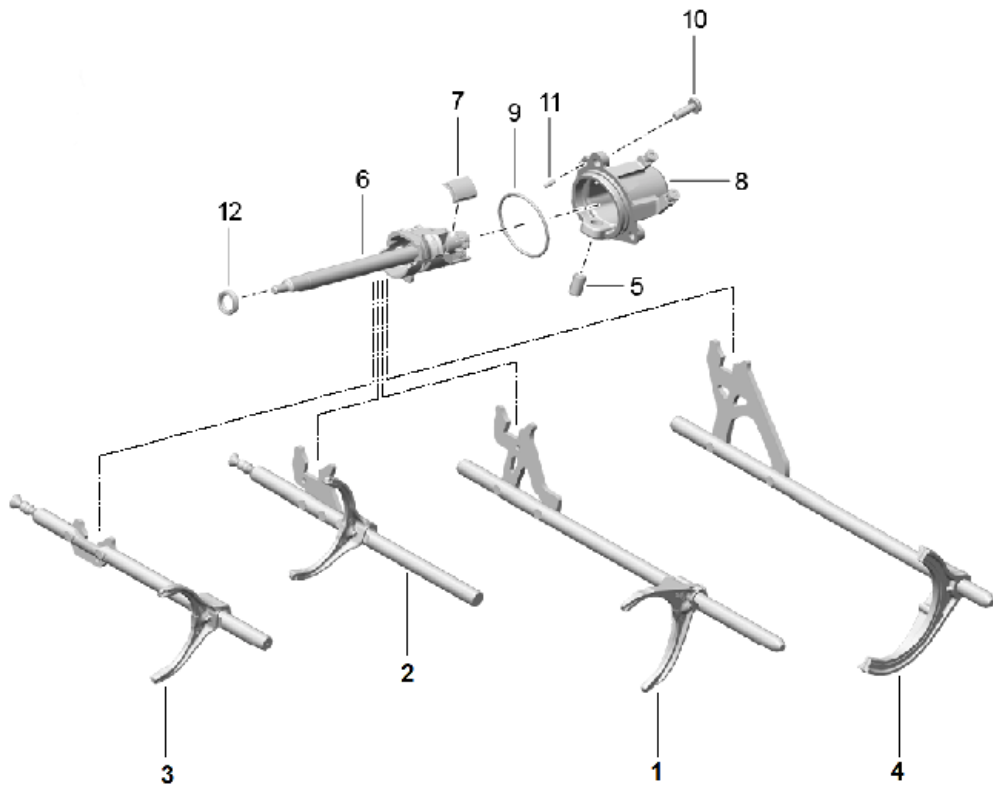

Model: 981-13

Model life 2012>>2016

Model: 981-13

Model life 2012>>2016

Pos	Part Number	Description	Remark	Qty	Model
		Manual gearbox Selector mechanism Shift rods			G8200, G8220
1	981 303 010 00	selector shaft		1	
2	981 303 013 00	1st / 2nd gear selector shaft		1	
3	981 303 015 00	3rd/4th gear selector shaft		1	
4	9A7 311 558 00	5th and 6th gear selector shaft		1	
6	981 303 283 00	Reverse gear Sleeve		1	
7	981 303 121 01	shift rod		1	
8	981 303 321 00	Magnet		1	
9	981 301 063 00	Cover for selector shaft		1	
10	010 409 580	O-ring Cover		1	
11	981 307 850 00	flat round head bolt		3	
12	981 301 801 00	Cylinder pin Cover		1	
13	012 301 457 B	Shaft oil seal		1	
14	012 301 457 C	Shaft oil seal		1	
15	981 303 051 00	flywheel Selector mechanism		1	