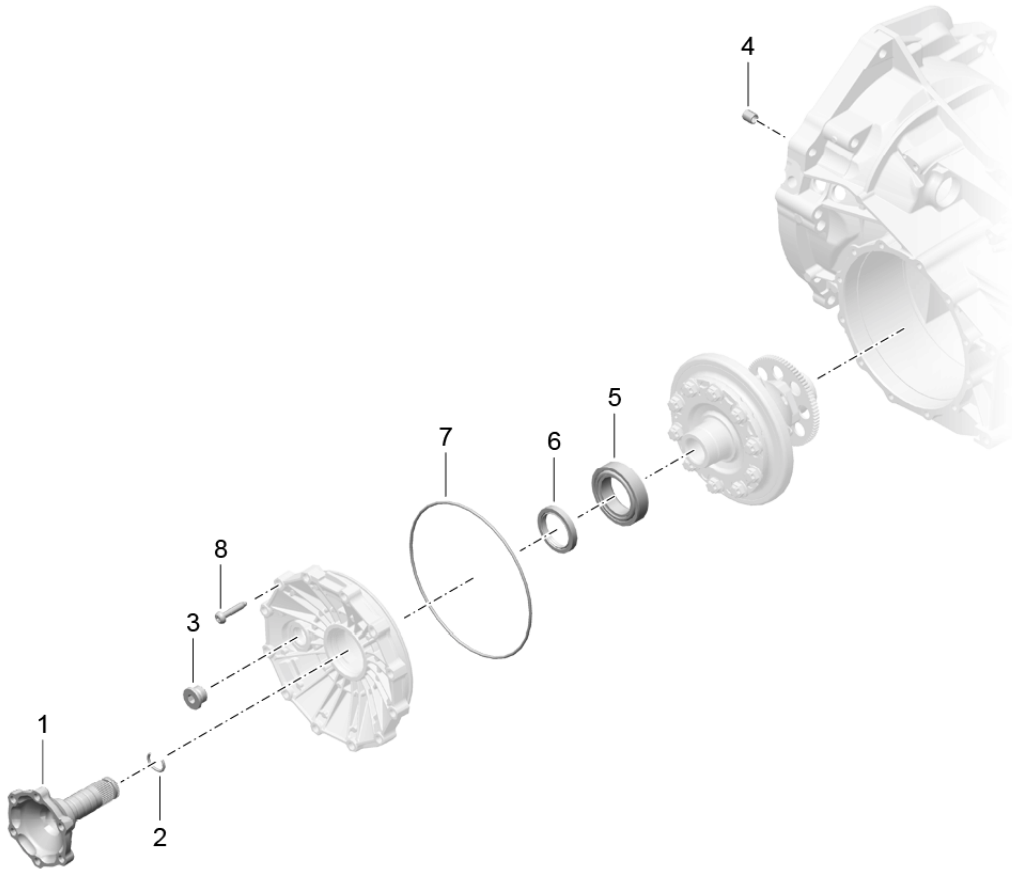

Model: 981-13

Model life 2012>>2016

Model: 981-13

Model life 2012>>2016

Pos	Part Number	Description	Remark	Qty	Model
		Manual gearbox Individual parts limited slip differential			G8100, G8120
1	987 332 209 11	Drive flange		2	G8100
(1)	987 332 209 41	Drive flange		2	G8120
2	012 409 413	snap ring		2	
3	N 910 597 01	sealing plug M22 X 1,5		1	
4	999 203 003 00	Bearing bush 16 X 22 X 20		4	
5	01X 409 123	Taper roller bearing		2	
6	016 409 399 B	radial shaft seal		2	
7	N 905 144 01	Drive flange O-ring 171,00 X 3,50		1	G8100
(7)	999 701 497 40	O-ring 194,00 X 3,50		1	G8120
8	999 073 368 01	Torx screw M 8 X 42		10