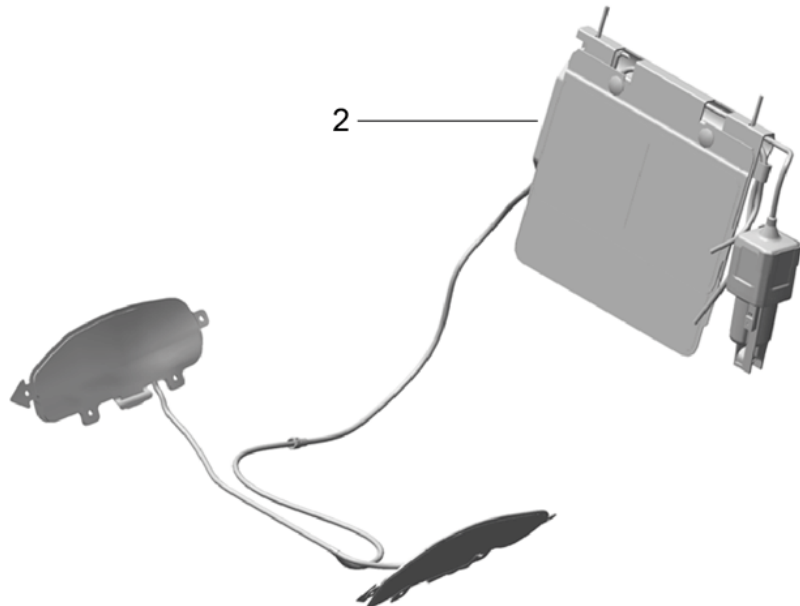

Model: 981-13 Model life 2012>>2016

Pos	Part Number	Description	Remark	Qty	Model
1	991 521 329 00	Backrest frame Sports seat Plus Accessories D - MJ 2012>> backrest frame Sport version		1	PR:313,314, 317,318
(1)	991 521 329 01	without: Memory D - MJ 2012>> backrest frame Sport version		1	PR:321,322, 323,324
(1)	9P1 881 045 F	with: Memory D >> - MJ 2014 backrest frame Sport version		1	PR:321,322, 323,324
2	991 521 335 00	Memory D - MJ 2015>> Trim Mounting component Sport version	left inner	1	PR:321,323
2	991 521 335 00 D20 991 521 338 00	D - MJ 2012>> silver grey metallic Trim Mounting component Sport version	left inner	1	PR:321,323
(2)	991 521 338 00 D20 991 521 336 00	D - MJ 2012>> silver grey metallic Trim Mounting component Sport version	right inner	1	PR:322,324
(2)	991 521 336 00 D20 991 521 337 00	D - MJ 2012>> silver grey metallic Trim Mounting component Sport version	right inner	1	PR:322,324
3	991 521 337 00 D20 991 521 855 00	D - MJ 2012>> silver grey metallic Grille Backrest frame		1	PR:313,314, 317,318,321, 322,323,324
5	991 521 893 00	D - MJ 2012>> tension spring Grille Backrest frame	left a. right	1	PR:313,314, 317,318,321, 322,323,324
6	991 521 887 02	D - MJ 2012>> Foam part Head restraint Backrest frame		1	PR:317,318, 323,324
7	991 521 897 01	Sport version D - MJ 2012>> Foam part backrest Backrest frame Sport version D - MJ 2012>>		1	PR:317,318, 323,324

Model: 981-13

Model life 2012>>2016