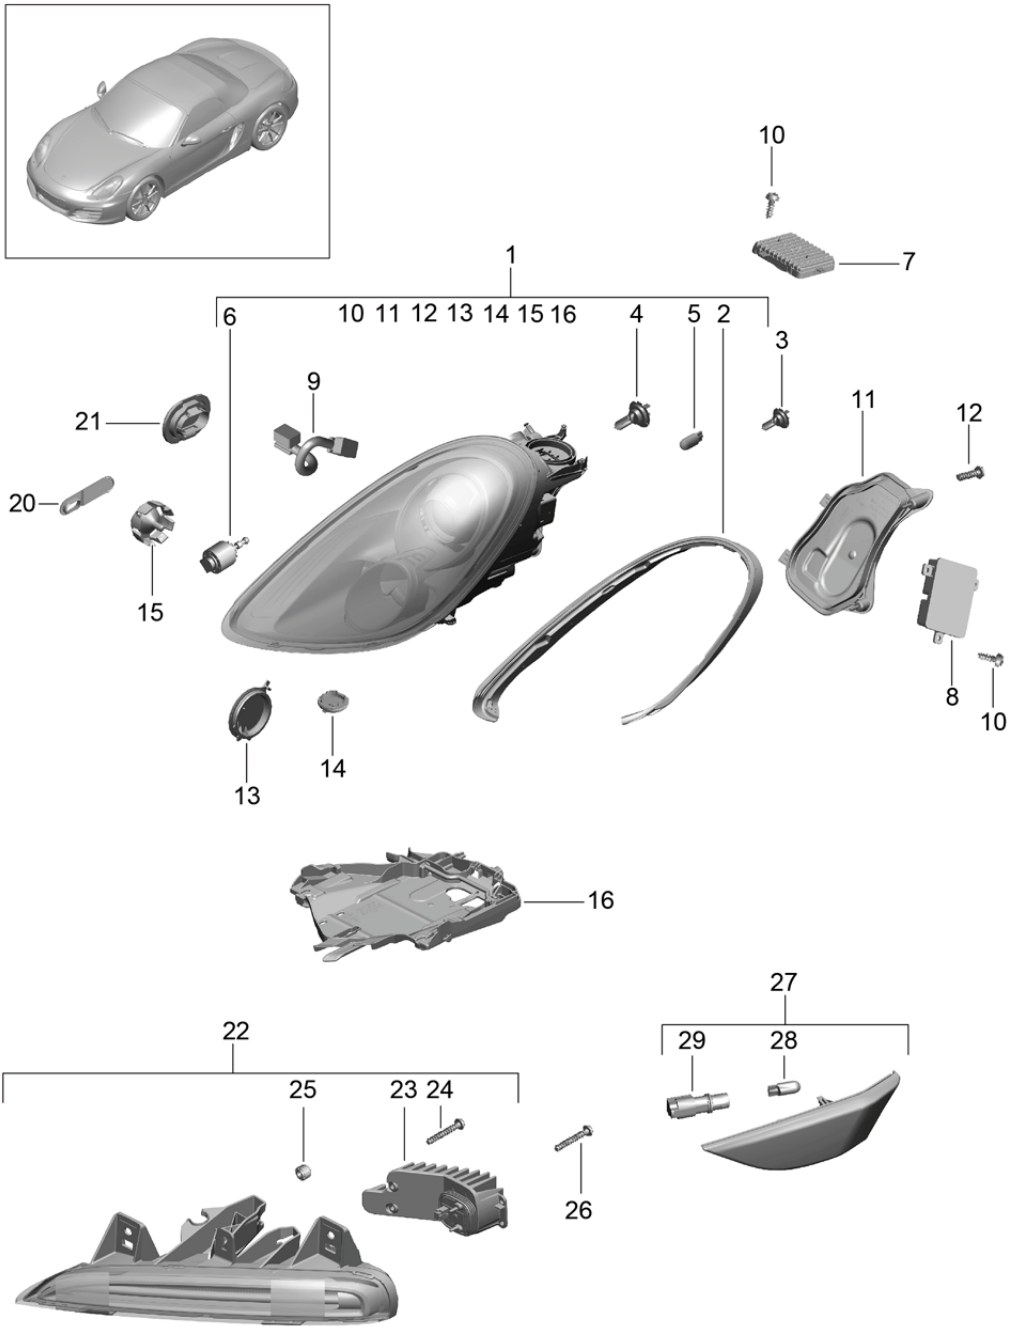

Model: 981-13

Model life 2012>>2016

Pos	Part Number	Description	Remark	Qty	Model
-		Headlights Additional headlight Turn signal indicator side marker light Turn signal repeater Headlights			PR:601
		without:			
		Control unit			
(1)	981 631 221 04	Headlights	left	1	
(1)	981 631 222 04	Headlights	right	1	
(1)	981 631 223 04	Headlights	left	1	PR:492
(1)	981 631 224 04	Headlights	right	1	PR:492
2	981 631 315 00	Seal	left	1	
(2)	981 631 316 00	Seal	right	1	
3	999 631 071 90	Gas discharge lamp DLS		2	
4	999 631 133 91	Halogen bulb H 7		2	
5	999 631 305 90	bulb HY21W		2	
6	8K0 941 597 F	Control unit for gas discharge lamp		2	
7	981 631 323 00	Cable		2	
8	999 919 159 09	fillister hd. bolt 4,0 X 12,0		6	
9	981 631 311 00	Protective hood	left	1	
(9)	981 631 312 00	Protective hood	right	1	
10	991 631 377 00	Screw		8	
11	991 631 313 00	Protective hood High beam and Turn signal indicator ventilation valve		4	
12	997 631 267 01	ventilation valve		2	
14	981 631 201 00	Mounting for main beam headl.	left	1	
(14)	981 631 202 00	Mounting for main beam headl.	right	1	
18	993 631 170 03	Bungs		6	
-		Additional headlight			
20	981 631 151 03	Additional headlight	left	1	PR:605
(20)	981 631 152 03	Additional headlight	right	1	PR:605
21	981 631 251 00	LED module Position light		1	PR:605
(21)	981 631 252 00	LED module Position light		1	PR:605
22	997 631 297 00	Screw		4	
23	987 631 291 00	Cover cap		2	
24	999 919 246 01	fillister hd. bolt 6,0 X 18,0		6	
(25)	991 631 155 02	Turn signal repeater	left	1	
(25)	991 631 156 02	Turn signal repeater	right	1	
(26)	999 631 138 90	bulb 5 W yellow		2	
27	991 631 331 00	Bulb holder		2	

Model: 981-13

Model life 2012>>2016