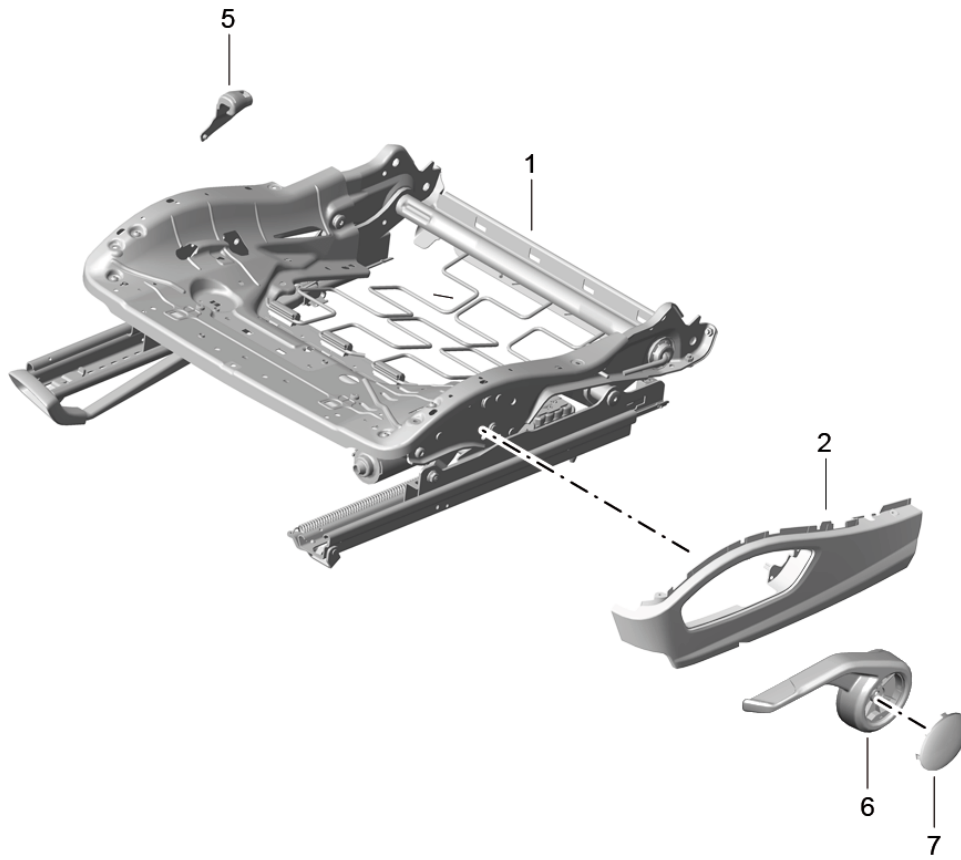

Model: 981-13

Model life 2012>>2016