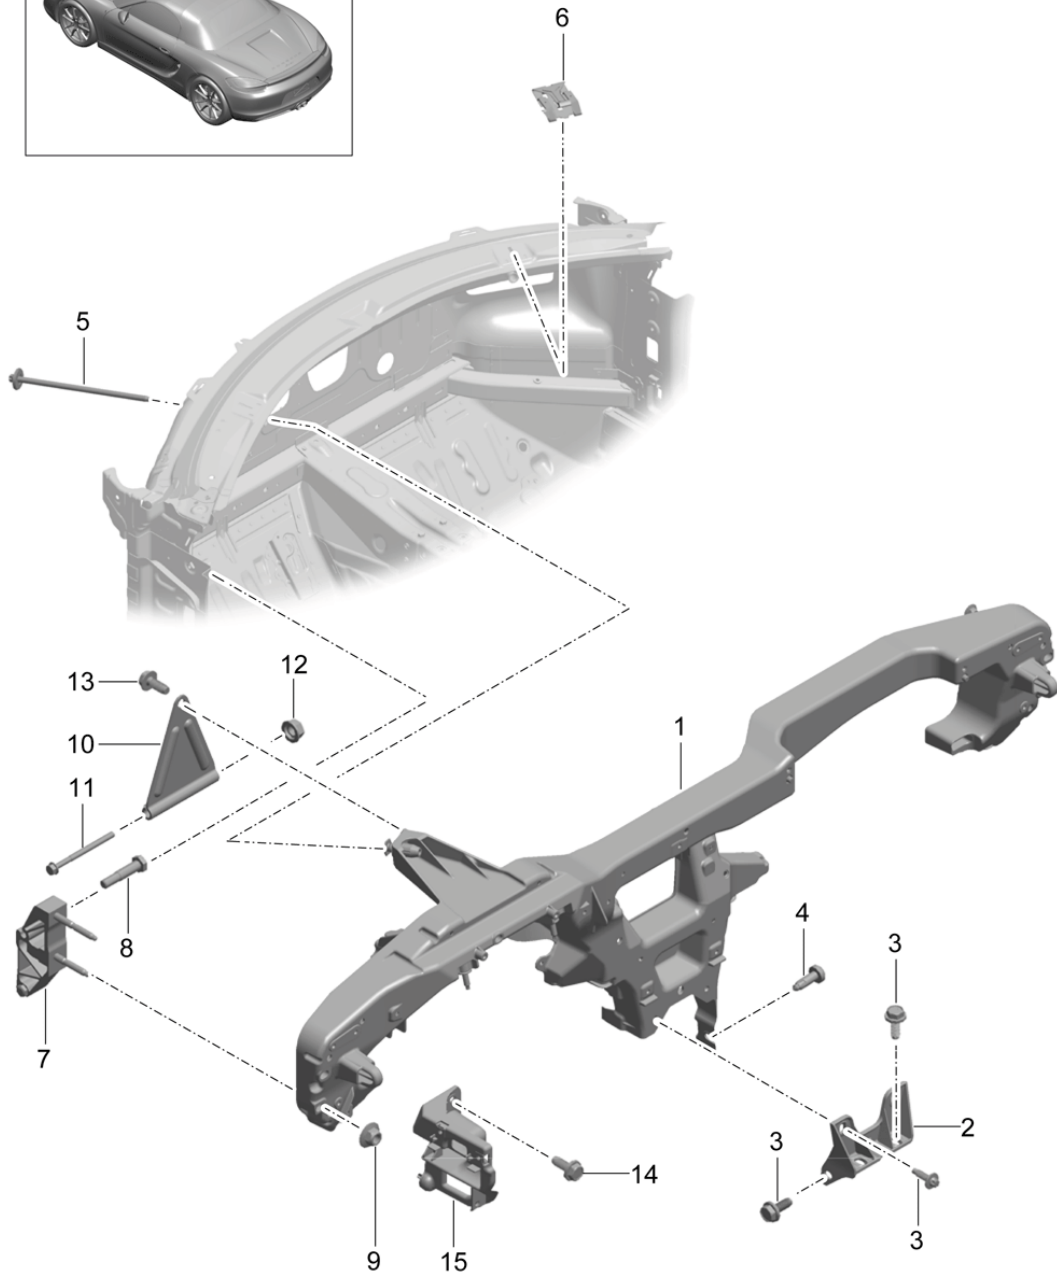

Model: 981-13

Model life 2012>>2016

Model: 981-13

Model life 2012>>2016

Pos	Part Number	Description	Remark	Qty	Model
1	991 504 063 00	retaining frame dashboard		1	PR:098
(1)	991 504 063 01	retaining frame	lhd	1	PR:099
2	991 504 615 00	retaining frame	rhd	1	
		Bracket		1	
		tunnel			
3	999 143 013 01	Hexagon bolt M8x21,5		5	
4	999 073 138 01	flat round head bolt M8x25		1	
5	999 073 542 01	Bolt with washer M8x195		1	
6	8E0 857 117	Clip dashboard		2	
		Cowl panel			
7	991 504 407 02	Retainer for support frame A-pillar		2	
8	900 919 008 01	Locating bolt M8x40		4	
9	N 907 611 03	Hexagon collar nut self-locking M8		4	
10	991 504 653 00	Support Steering column		1	
11	N 106 366 01	bolt,hex.hd.with shoul.(combi) M8x110x80		1	
12	999 084 630 01	Hexagon nut M8		1	
13	999 143 013 01	Hexagon bolt M8x20		1	
14	999 919 278 01	Hexagon head bolt M6x20		6	
15		Bracket retaining frame		1	
		see illustration:	809-000