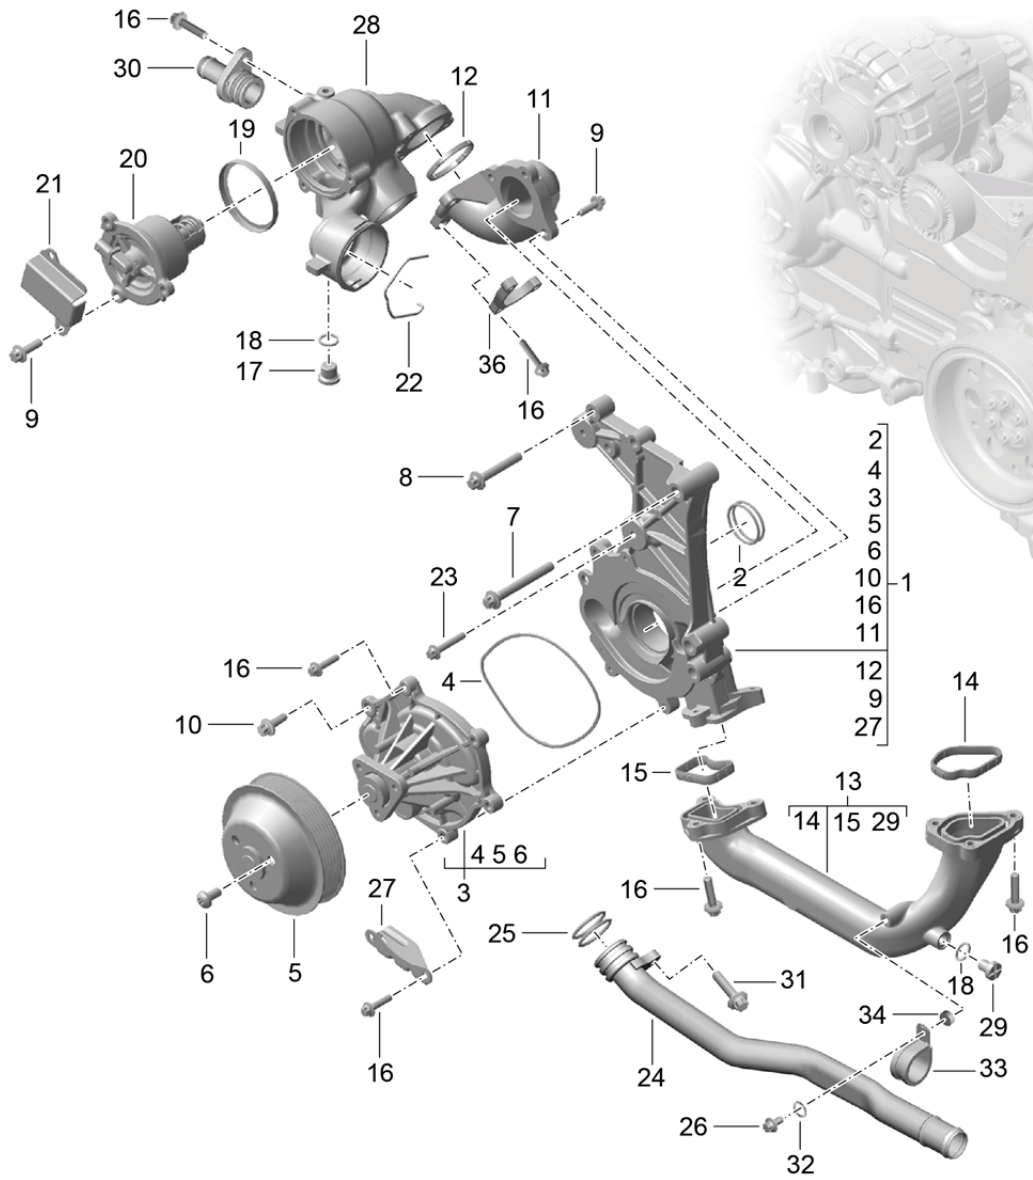

Model: 981-13

Model life 2012>>2016

Model: 981-13

Model life 2012>>2016

Pos	Part Number	Description	Remark	Qty	Model
1	9A1 106 039 00	Coolant pump thermostat housing Water pump housing (complete)		1	
1	9A1 106 039 01	Discontinued part Coolant pump housing (complete)		1	
2	999 707 604 40	O-ring 34,0 X 3,0		2	
3	9A1 106 048 01	Coolant pump (complete)		1	
4	9A1 106 217 00	Seal		1	
5	9A1 106 248 00	Coolant pump pulley		1	
6	999 073 104 01	Torx screw M8 X 16		3	
7	900 385 115 01	Torx screw M8 X 70		3	
8	900 385 071 01	Torx screw M8 X 50		3	
9	900 385 019 01	Torx screw M6 X 20		6	
10	900 385 114 01	Torx screw M8 X 25		1	
11	9A1 106 238 00	Water pipe		1	
12	9A1 106 215 00	Seal		2	
13	9A1 106 026 30	Water pipe Water pipe Discontinued part		1	
13	9A1 106 026 31	Water pipe		1	
14	9A1 106 326 00	Seal		1	
15	9A1 106 325 00	Water pipe Seal		1	
16	900 385 072 01	Water pipe Torx screw M6 X 25		18	
(16)	900 385 270 01	Hexagon head bolt M6 X 35 Use		3	
		with:			
17	900 219 018 30	Retaining bar 9A110633800 sealing plug M14 X 1,5		2	
17	999 063 038 01	No longer use the part here sealing plug M14 X 1,5		2	
18	900 123 104 30	seal ring 14 X 18		2	
18	900 123 173 20	No longer use the part here seal ring 14 X 18		2	
19	9A1 106 559 00	Seal		1	
20	9A1 106 226 02	thermostat thermostat Discontinued part		1	
20	9A1 106 226 03	thermostat		1	
21	9A1 106 450 00	Guard plate		1	
22	997 106 802 03	Spring		1	
23	900 385 270 01	Hexagon head bolt M 6 x 35		1	
24	9A1 106 627 31	Water pipe Discontinued part		1