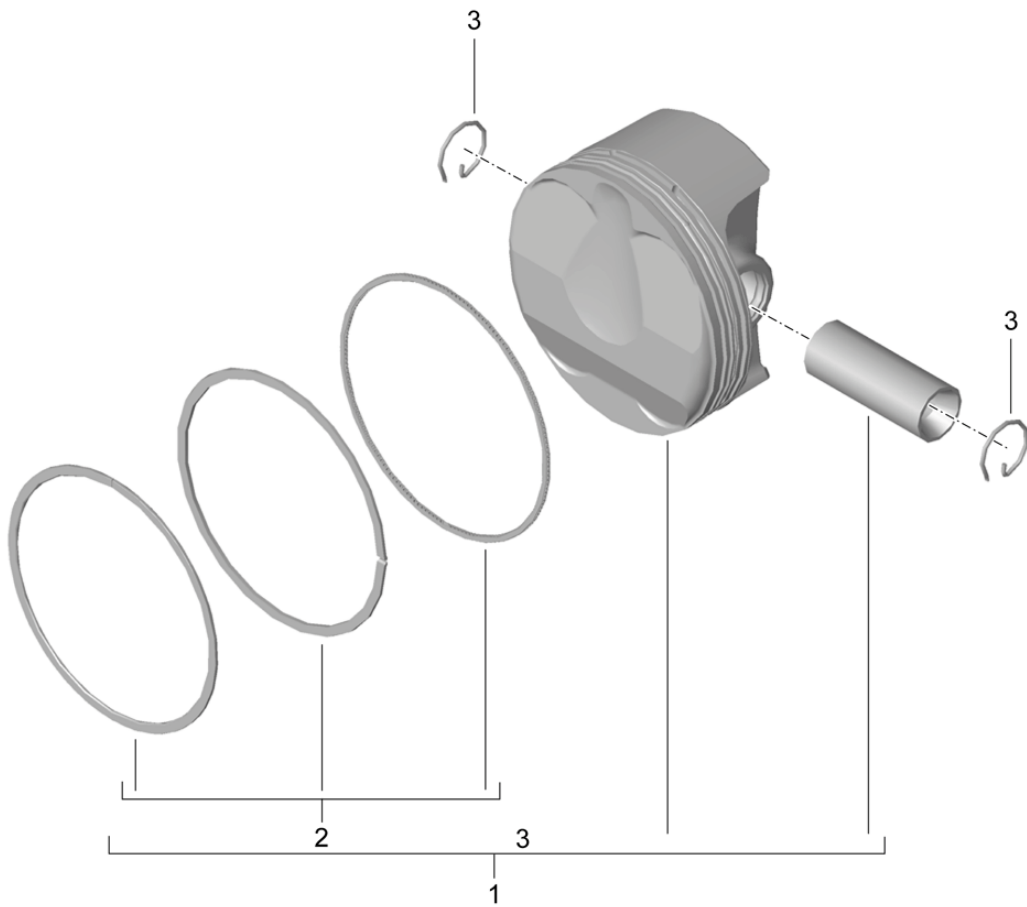

Model: 981-13 Model life 2012>>2016

Pos	Part Number	Description	Remark	Qty	Model
13	996 101 132 00	thrust washer D = 63		2	
14	981 114 012 10	Dual-mass flywheel		1	PR:480
(14)	981 114 020 00	Dual-mass flywheel		1	PR:250
15	N 906 651 01	Socket head bolt with inner multipoint head		10	
16	9A1 102 146 02	pulley		1	
		with:			
		vibration damper			
17	900 385 127 01	Hexagon head bolt M 8 X 25		6	
18	991 606 112 00	speed sensor		1	
		also use:	991 606 912 00	1	
18	991 606 112 02	speed sensor		1	
		also use:	991 606 912 00	1	
19	N 105 464 03	Hexagon socket head bolt M 6 X 16		1	
20	991 606 912 00	Shim speed sensor		1	

Model: 981-13

Model life 2012>>2016