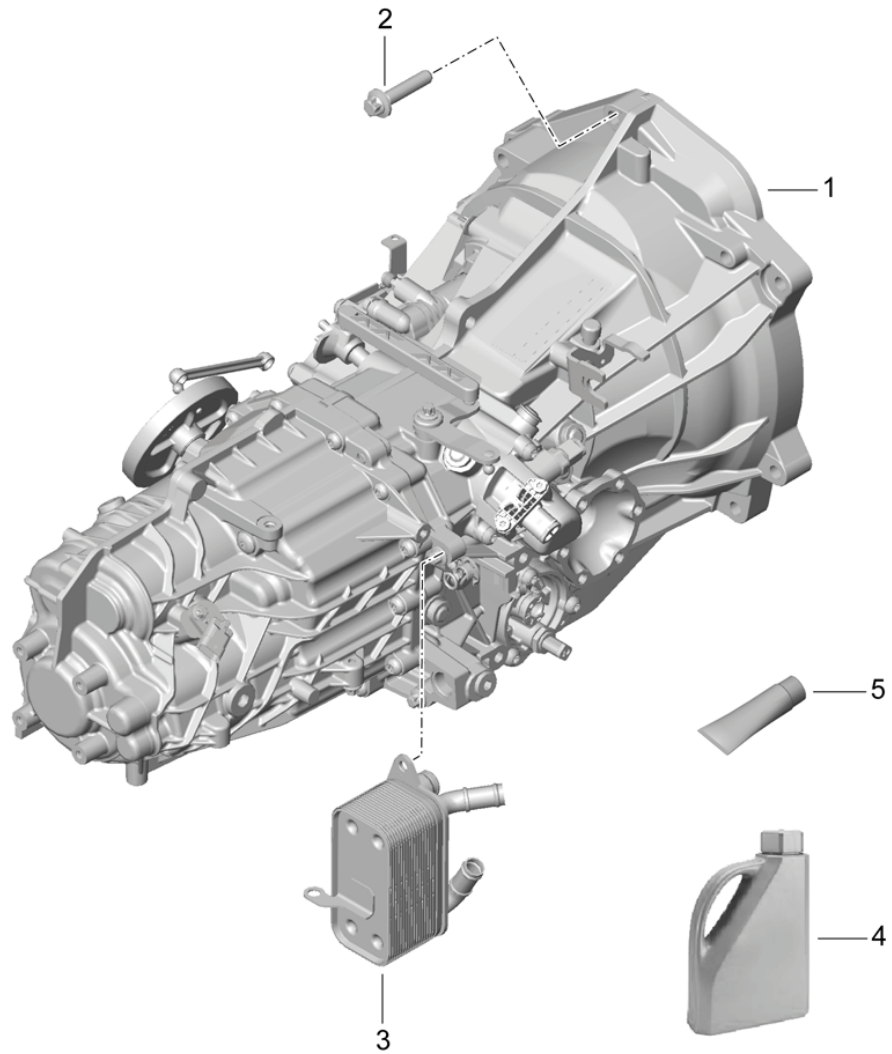

Model: 981-13

Model life 2012>>2016

Model: 981-13 Model life 2012>>2016

Pos	Part Number	Description	Remark	Qty	Model
		Manual gearbox Replacement transmission			G8100, G8120
1	981 300 010 01	Manual gearbox		1	G8100+
1	981 300 010 X	Manual gearbox		1	PR:480,219 G8100+
1	981 300 020 01	Manual gearbox		1	PR:480,219 G8100+
1	981 300 020 X	Manual gearbox		1	PR:480,220 G8100+
1	981 300 010 21	Manual gearbox		1	G8120+
1	981 300 010 AX	D >> - MJ 2014 Manual gearbox		1	PR:480,219 G8120+
1	981 300 010 23	D >> - MJ 2014 Manual gearbox		1	PR:480,219 G8120+
1	981 300 010 CX	D - MJ 2015>> Manual gearbox		1	PR:480,219 G8120+
1	981 300 020 21	D - MJ 2015>> Manual gearbox		1	PR:480,219 G8120+
1	981 300 020 AX	D >> - MJ 2014 Manual gearbox		1	PR:480,220 G8120+
1	981 300 020 23	D >> - MJ 2014 Manual gearbox		1	PR:480,220 G8120+
1	981 300 020 CX	D - MJ 2015>> Manual gearbox		1	PR:480,220 G8120+
2	999 385 009 01	Hexagon head bolt BM 12 X 1,5 X 55		6	
3		heat exchanger		X	
4	000 043 204 19	see illustration: Transmission fluid 20 LTR. Container	302-015	X	
4	000 043 305 48	Discontinued part Transmission fluid 20 LTR. Container		X	
5	000 043 024 00	Extreme-pressure grease for shaft 1 tube 80 GR.		X