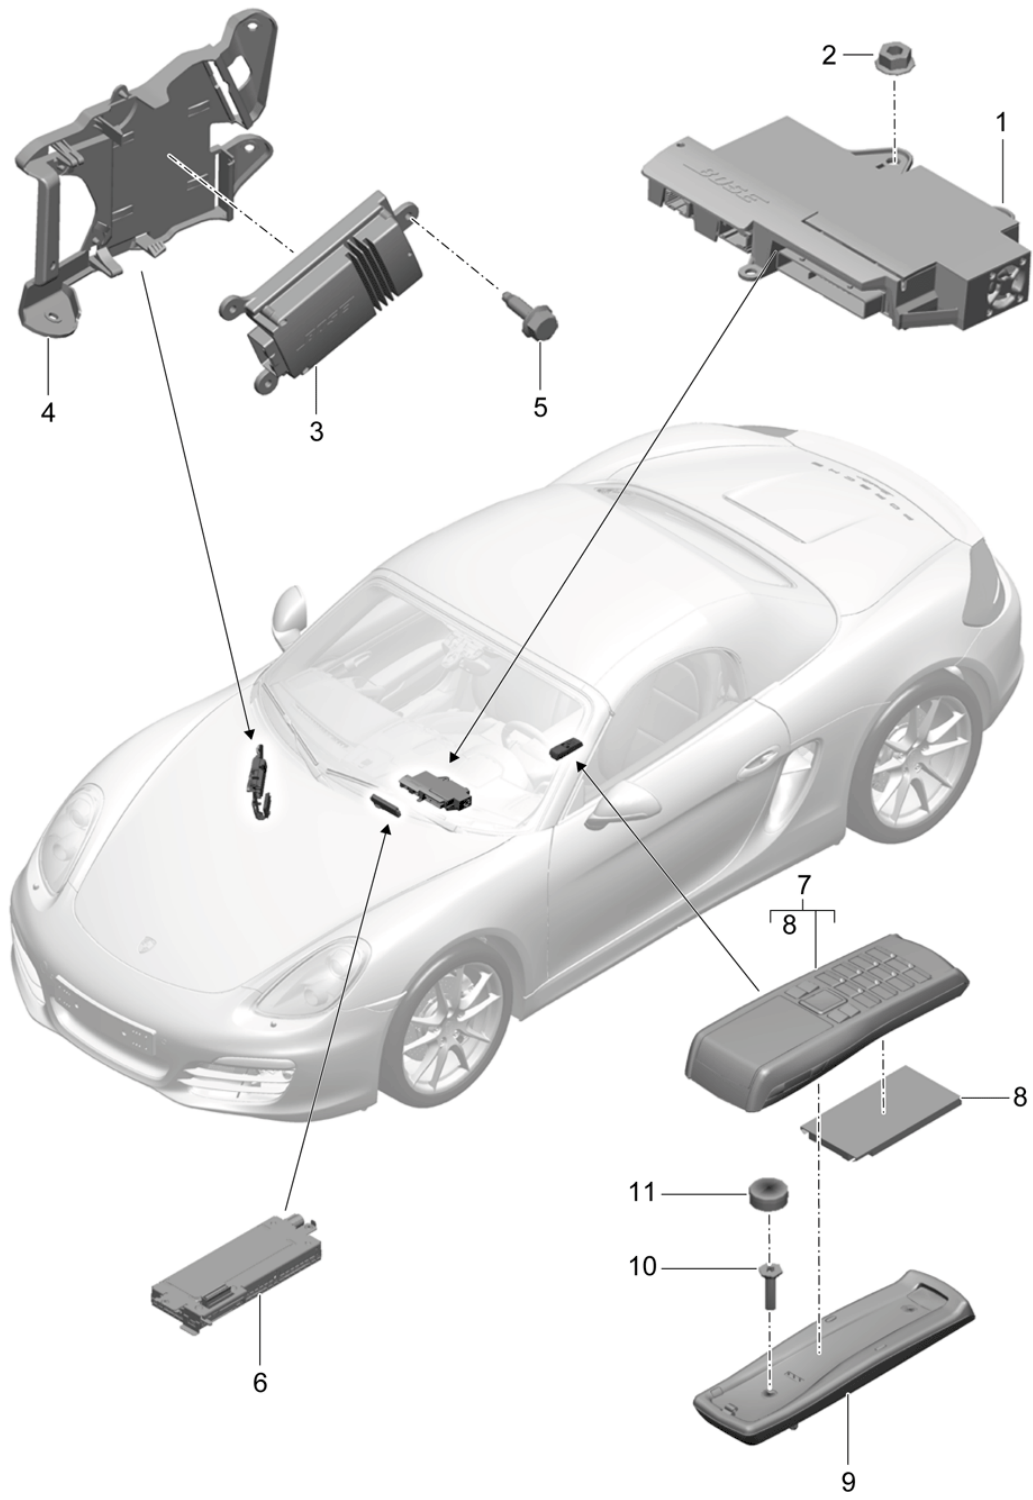

Model: 981-13

Model life 2012>>2016

Model: 981-13 Model life 2012>>2016

Pos	Part Number	Description	Remark	Qty	Model
1	981 645 442 01	Amplifiers Telephone		1	PR:490
1	981 645 442 02	Amplifiers		1	PR:490,-IY2
1	981 645 442 03	D >> - MJ 2014 Amplifiers		1	PR:490,IY2
1	7PP 035 223 P	D - MJ 2014>> Amplifiers		1	PR:680,-675,-IY2
1	7PP 035 223 AA	Amplifiers		1	PR:680,-675,IY2
1	991 645 480 00	Amplifiers		1	PR:675,680
1	991 645 443 02	Amplifiers D - MJ 2014>>		1	PR:682
2	999 084 638 01	Hexagon nut M 6		3	
3	991 645 567 00	Additional amplifier Subwoofer		1	PR:680
3	9P1 035 465	Additional amplifier Subwoofer		1	PR:680
4	991 645 521 00	Bracket for subwoofer	lhd	1	PR:098,680
(4)	991 645 522 00	Bracket for subwoofer Additional amplifier	rhd	1	PR:099,680
5	900 378 317 01	Hexagon bolt M 6 X 25		1	PR:680
6	7PP 035 730 A	Control unit for telephone D >> - MJ 2012		1	PR:666,-IY2
6	7PP 035 730 B	Control unit for telephone D - MJ 2012>>		1	PR:666,IY2
-		microphone see illustration:	911-000		
7	7PP 035 725 B	Telephone controls/receiver		1	PR:669
8	997 646 916 00	Battery		1	PR:669
9	955 646 214 00	Support for cellphone receiver		1	PR:669
10	999 919 230 00	countersunk bolt 3,0 X 10		2	PR:669
11	955 646 311 00	Bungs		2	PR:669