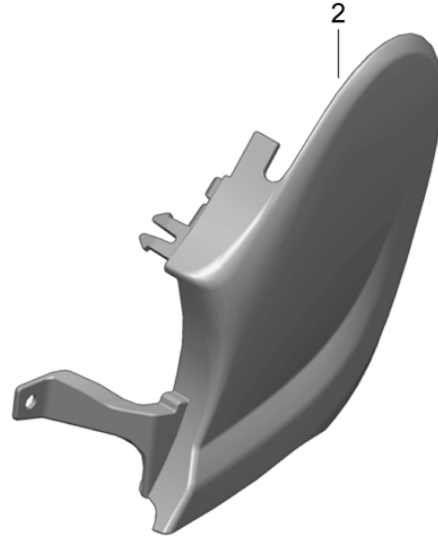

Model: 981-13

Model life 2012>>2016