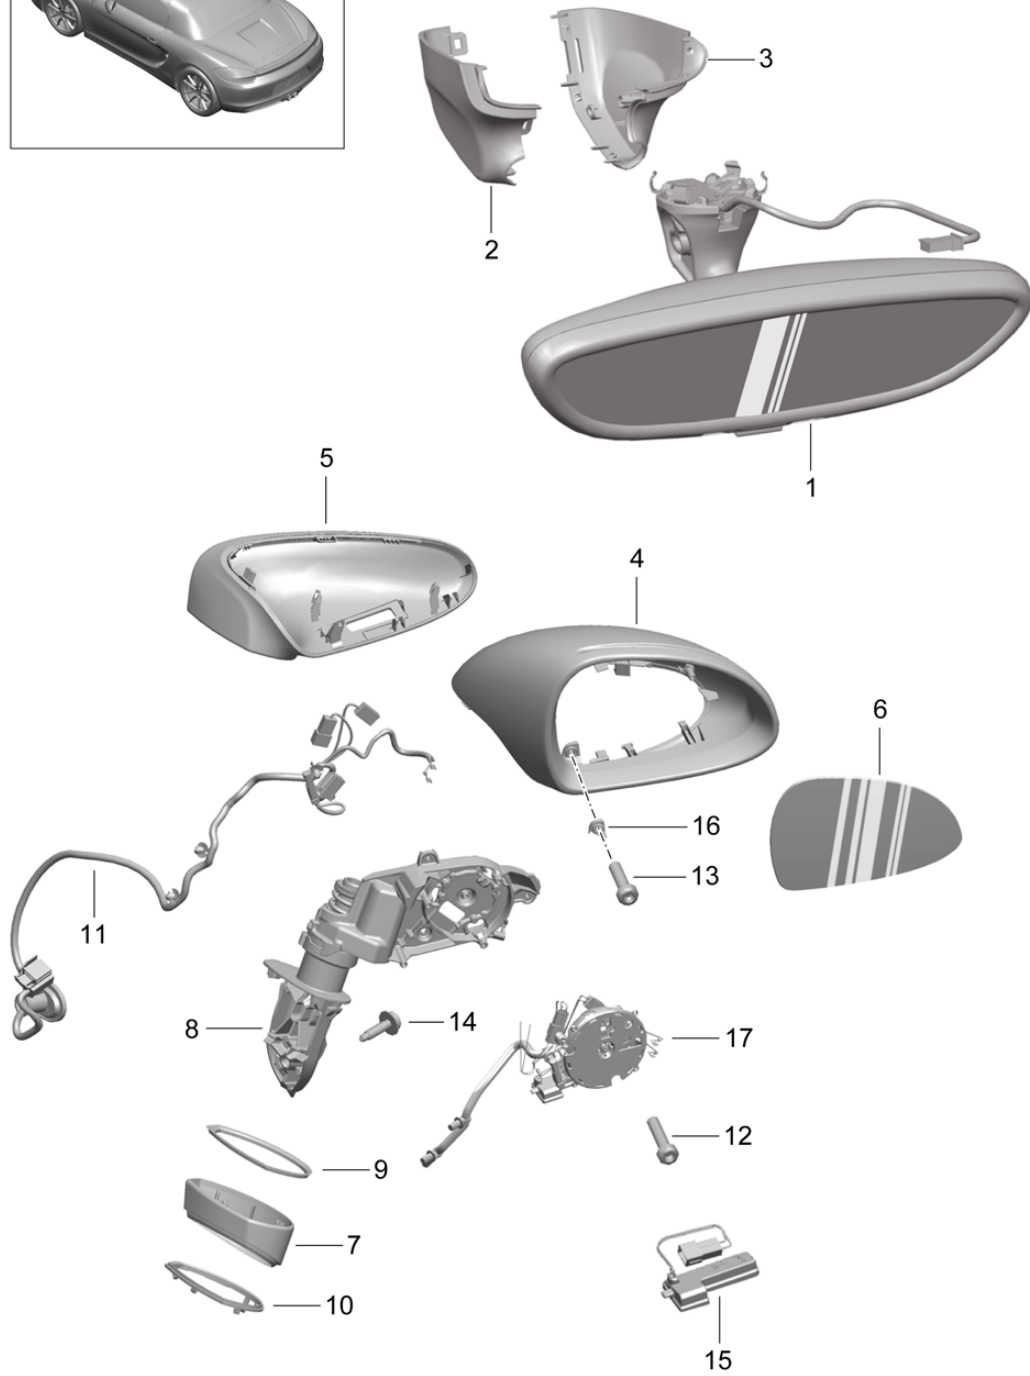

Model: 981-13

Model life 2012>>2016