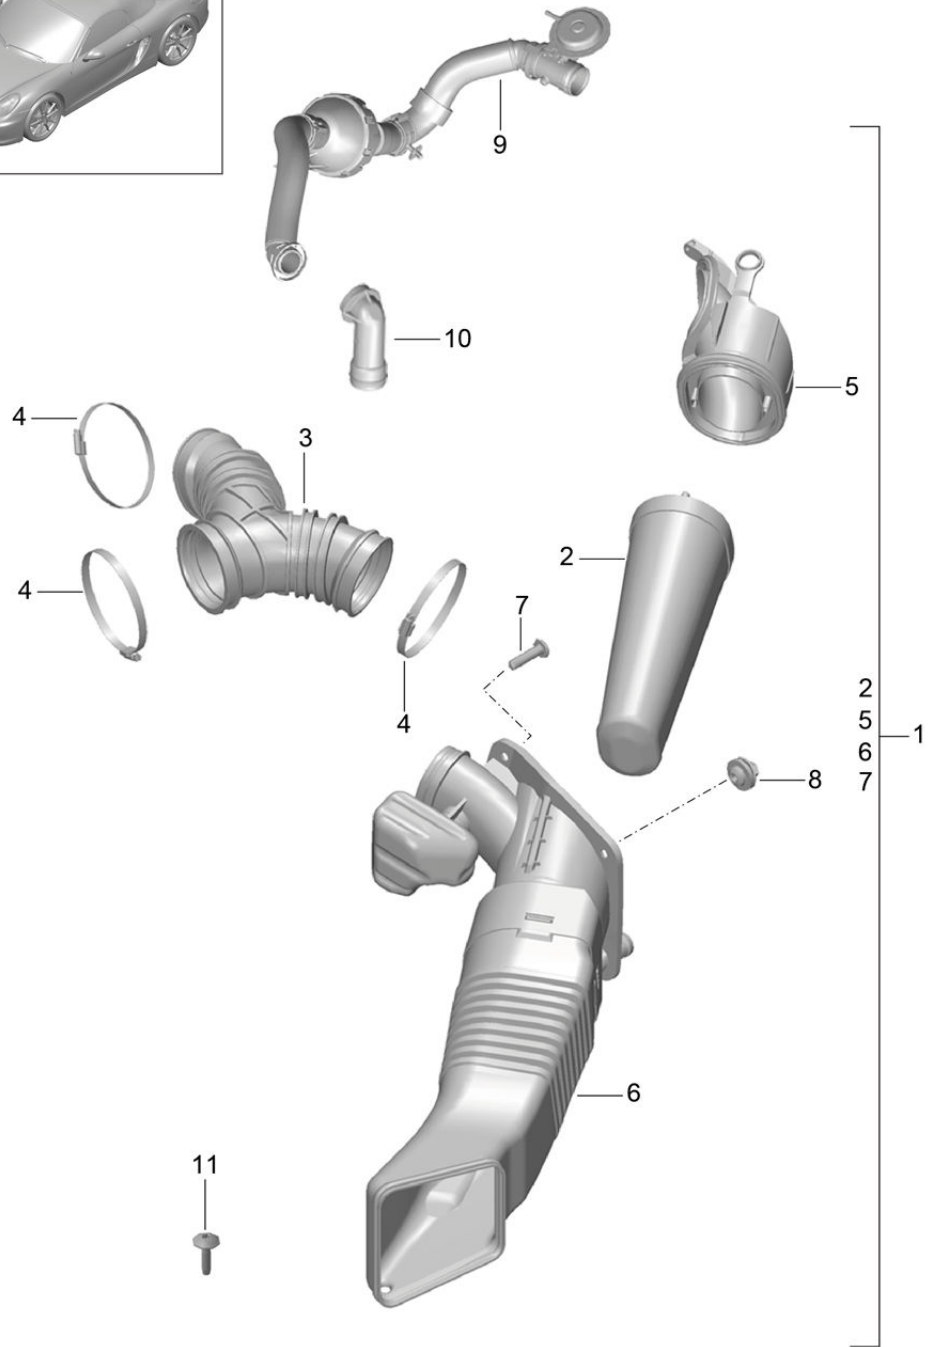

Model: 981-13 Model life 2012>>2016

Pos	Part Number	Description	Remark	Qty	Model
1	981 106 147 02	Water cooling 3 Water reservoir Oil inlet Water reservoir Discontinued part		1	
1	981 106 147 03	Water reservoir		1	
1	981 106 147 04	Water reservoir		1	
2	981 106 044 03	End cap Coolant F >> A8-DS112 244 Discontinued part		1	
2	981 106 044 04	End cap Coolant		1	
2	981 106 044 05	End cap Coolant F A8-DS112 245>> Discontinued part		1	
2	981 106 044 06	End cap Coolant		1	
3	981 106 270 00	Water hose		1	
4	996 106 447 04	cap for expansion tank Water reservoir		1	
5	999 084 447 01	Hexagon nut M 8		1	
5	PAF 003 923	Hexagon nut M 8		1	
6	981 106 247 02	Bracket Water reservoir Discontinued part		1	
6	981 106 247 03	Bracket Water reservoir		1	
7	981 106 150 04	Cup fuel filler neck Coolant Discontinued part		1	
7	981 106 150 05	Cup fuel filler neck Coolant		1	
8	981 106 288 01	Overflow hose		1	
9	981 106 275 00	Hose Reservoir		1	
10	981 106 267 02	Water hose Discontinued part		1	
10	981 106 267 03	Water hose		1	
11	7P5 121 671	Bleed valve Discontinued part		1	
11	7P5 121 671 A	Bleed valve		1	
12	970 606 503 00	water level sender Coolant		1	
13	999 230 595 40	Coupling		1	
14	999 049 032 40	Hexagon plastic collar nut T6 / 22 X 10,5		3	
15	999 076 071 02	Hexagon nut M 6		2	
20	000 043 301 47	Coolant additive discontinued part	1.0 Ltr.	X	
(20)	000 043 305 15	Coolant additive	1.0 Ltr.	X	
(20)	000 043 301 48	Coolant additive discontinued part	20ltr.	X	
(20)	000 043 305 16	Coolant additive	20ltr.	X	
(20)	000 043 305 64	Cleaning solution	20ltr.	X	

Model: 981-13

Model life 2012>>2016