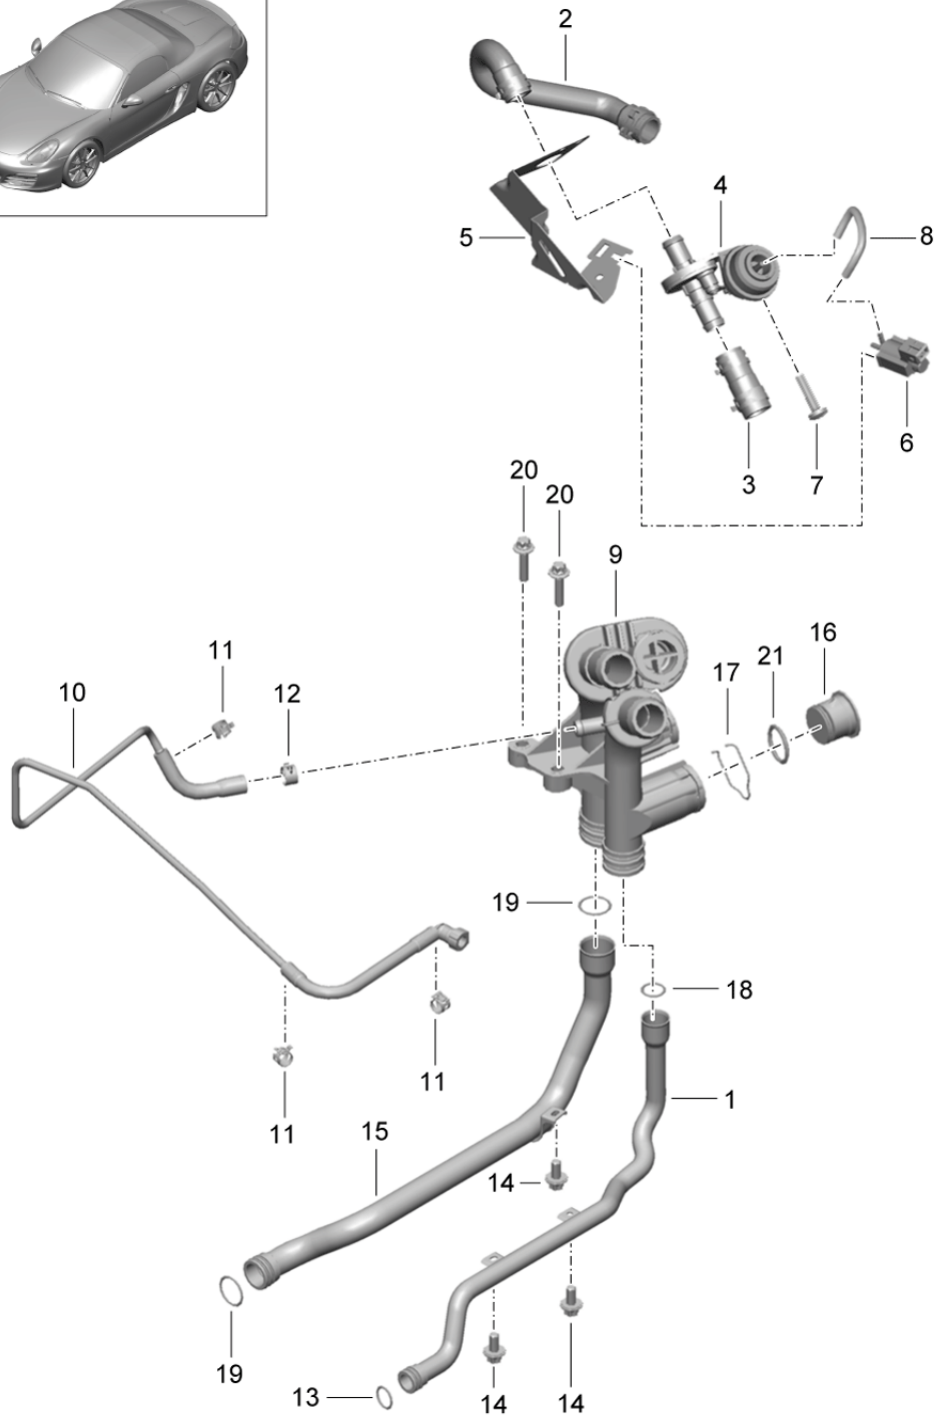

Model: 981-13

Model life 2012>>2016

Model: 981-13

Model life 2012>>2016

Pos	Part Number	Description	Remark	Qty	Model
		Connection Water pipe Control Water cooling			
1	9A1 106 620 01	Water pipe		1	
2	981 106 814 01	Water hose		1	
3	981 106 813 00	Water hose Supply		1	
4	991 307 573 00	Disc valve		1	
5	981 106 534 02	Bracket Discontinued part		1	
5	981 106 534 03	Bracket		1	
6	7PP 906 283 C	Change-over valve No longer use the part here		1	
6	7PP 906 270	Change-over valve		1	
7	999 073 415 01	flat round head bolt M 4 X 16		1	
-	999 239 031 40	Hose 3,5 X 2,0		*	
8		Hose L = 100 mm		1	
9	9A1 106 010 02	Connection (complete)		1	
10	9A1 106 550 30	Breather line		1	
11	999 512 650 09	Hose clamp B 14 X 12		3	
12	999 512 699 01	Hose clamp B 18 X 12 No longer use the part here		1	
12	999 512 686 09	Hose clamp B 17 X 12		1	
13	999 707 517 40	O-ring 22 X 3		4	
14	900 385 041 01	Torx screw M 6 X 12 No longer use the part here		1	
14	999 073 601 01	flat round head bolt M 6 X 14		1	
15	9A1 106 625 01	Water pipe Return line		1	
16	9A1 106 546 00	Bungs		3	
16	0PB 121 099	Bungs		3	
17	997 106 802 04	Spring clip		3	
18	999 707 517 40	O-ring 22 X 3		2	
19	999 707 589 40	O-ring 31 X 3		4	
20	900 385 072 01	Torx screw M 6 X 25		2	
21	999 707 590 40	O-ring 21,35 X 3,00		3