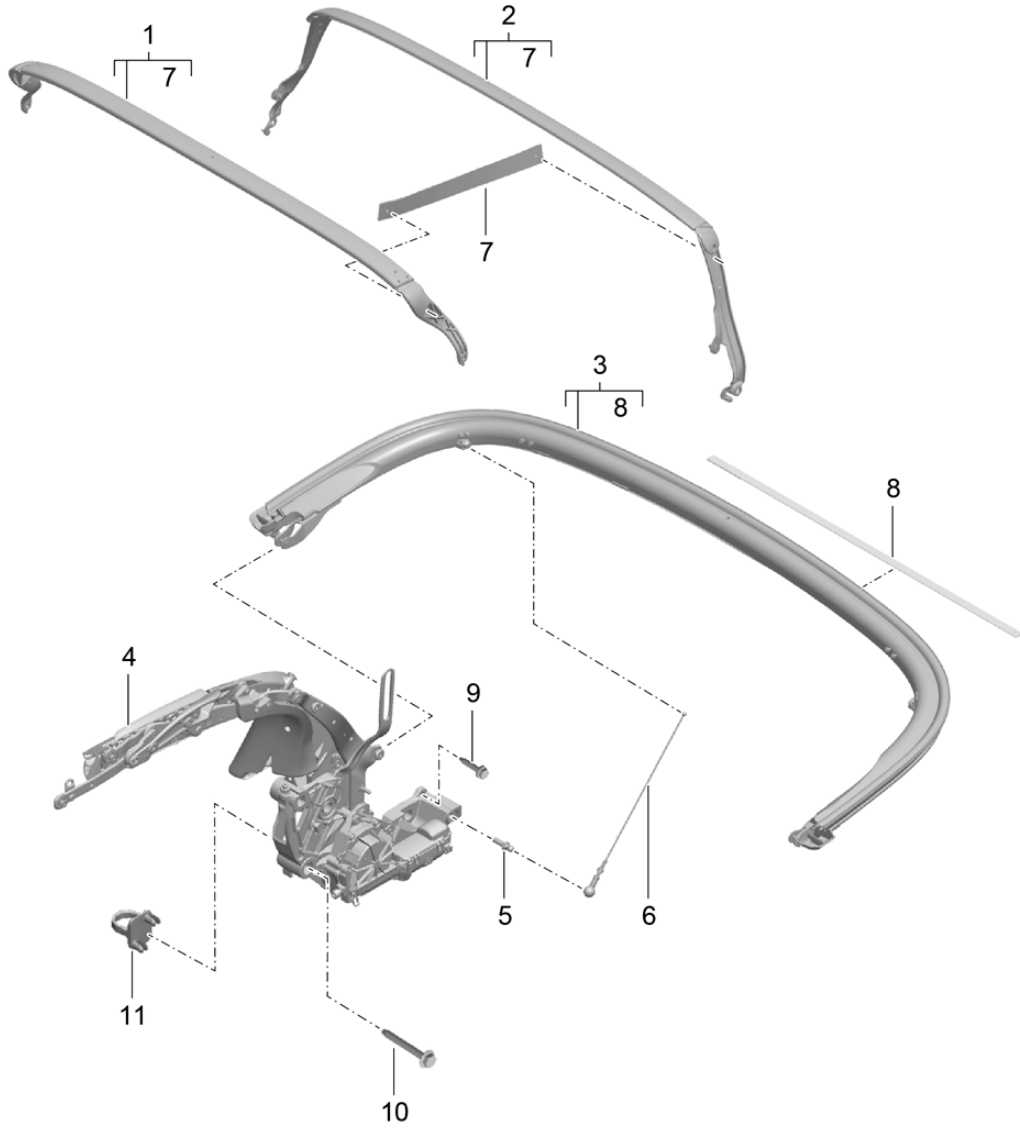

Model: 981-13

Model life 2012>>2016

Model: 981-13

Model life 2012>>2016

Pos	Part Number	Description	Remark	Qty	Model
1	981 561 917 00	top frame Individual parts Main bracing		1	
2	981 561 919 00	Set Roof arch		1	
3	981 561 915 00	Set Roof arch		1	
4	981 561 913 00	Set top frame	left	1	
(4)	981 561 914 00	Set top frame	right	1	
5	981 561 929 00	Ball stud repair set		1	
6	981 561 433 00	tension wire Roof arch		2	
7	981 561 941 00	repair set tensioning strap for Roof arch		1	
8	981 561 435 00	Main bracing Holding strap for Service		1	
9	900 075 521 01	Fastening screw Convertible top support M10x55		2	
10	999 072 066 01	Hexagon bolt roll bar Convertible top support M10x80		4	
11	981 561 437 00	Bracket Water hose		2