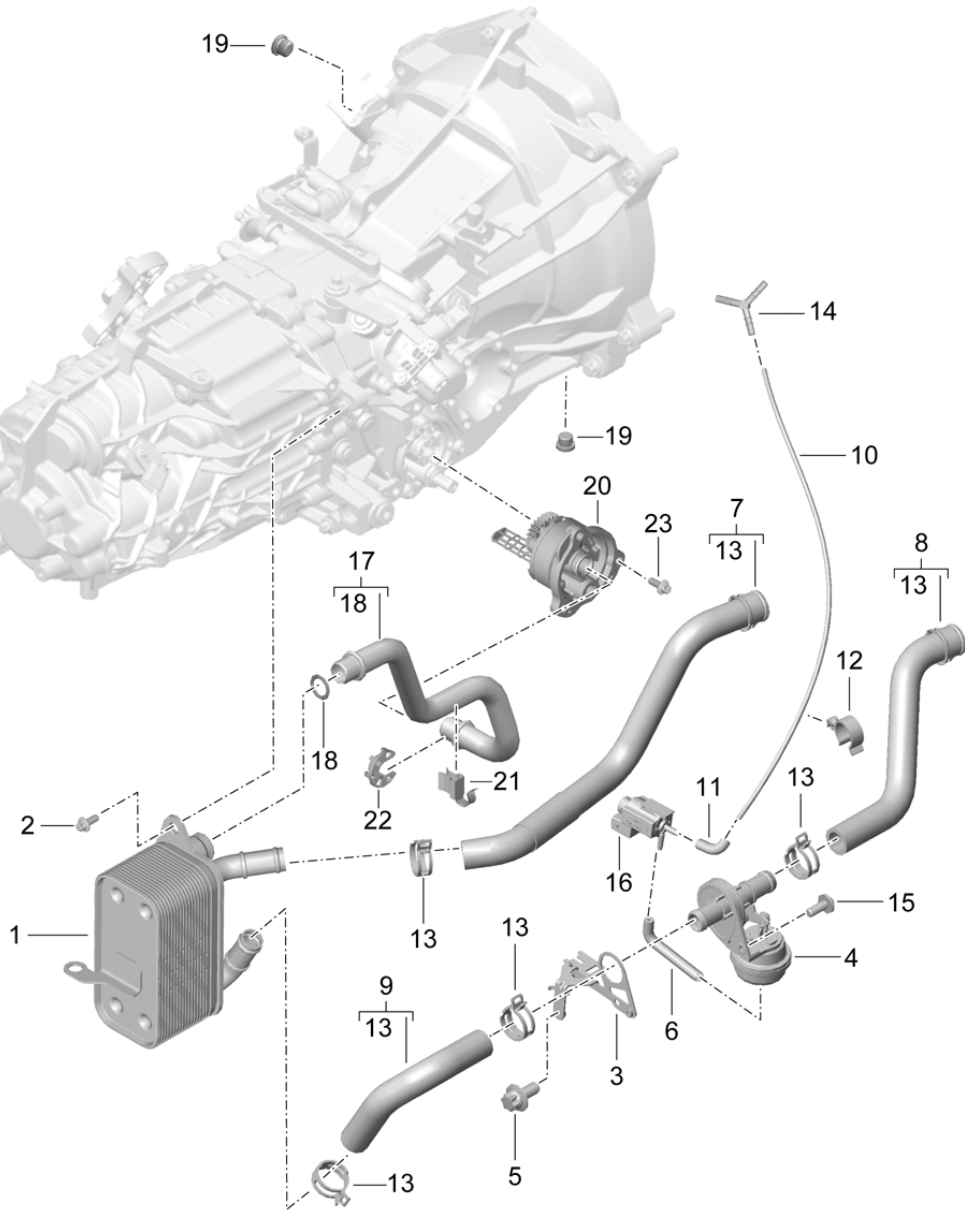

Model: 981-13

Model life 2012>>2016

Model: 981-13

Model life 2012>>2016

Pos	Part Number	Description	Remark	Qty	Model
		Manual gearbox heat exchanger oil pipe Water pipe			G8100, G8120
1	981 307 017 00	heat exchanger		1	
2	981 307 821 00	flat round head bolt M 8 X 20		3	
3	981 307 401 00	Bracket Disc valve		1	
4	991 307 573 00	Disc valve		1	
5	900 385 041 01	Torx screw M 6 X 12		1	
6	9G1 307 673 00	Molded hose		1	
7	981 307 077 00	Water hose Coolant Return line		1	
8	981 307 074 00	Water hose Coolant Supply		1	
9	981 307 075 00	Water hose Coolant Supply		1	
-	000 043 205 01	Pipe 4,0 X 1,0 modify in workshop Shorten		*	
10		Vacuum line L = 400 MM		1	
11	928 574 717 05	Molded hose		1	
12	999 507 872 40	Bracket		1	
13	999 512 589 09	Hose clamp 25 X 12		1	
14	999 239 040 40	Connecting piece 3,5 X 2,0 X 28		1	
(14)	928 573 727 05	Distributor		1	PR: XLF
15	N 910 682 01	Hexagon socket flat head bolt M 4 X 10		1	
16	7PP 906 270	Change-over valve		1	
17	981 307 053 00	Line		1	
18	981 307 853 00	O-ring		2	
19	N 910 597 01	sealing plug		2	
20	981 307 023 00	oil pump		1	
21	981 307 815 00	Clip		1	
22	981 307 825 00	Bracket		1	
23	981 307 850 00	flat round head bolt		3