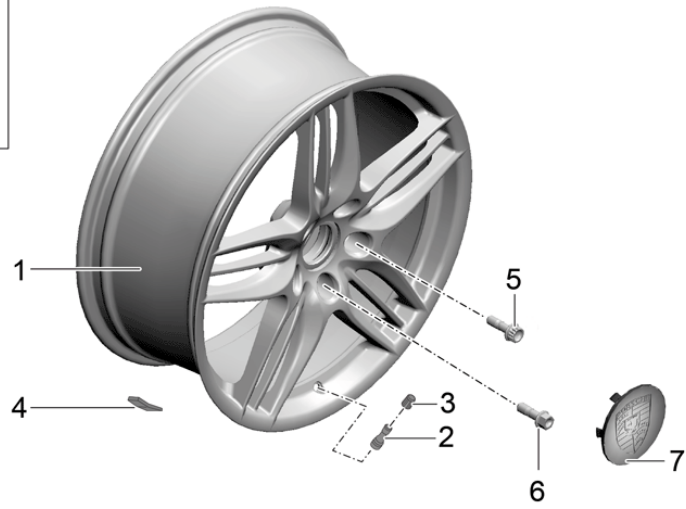

Model: 981-13

Model life 2012>>2016