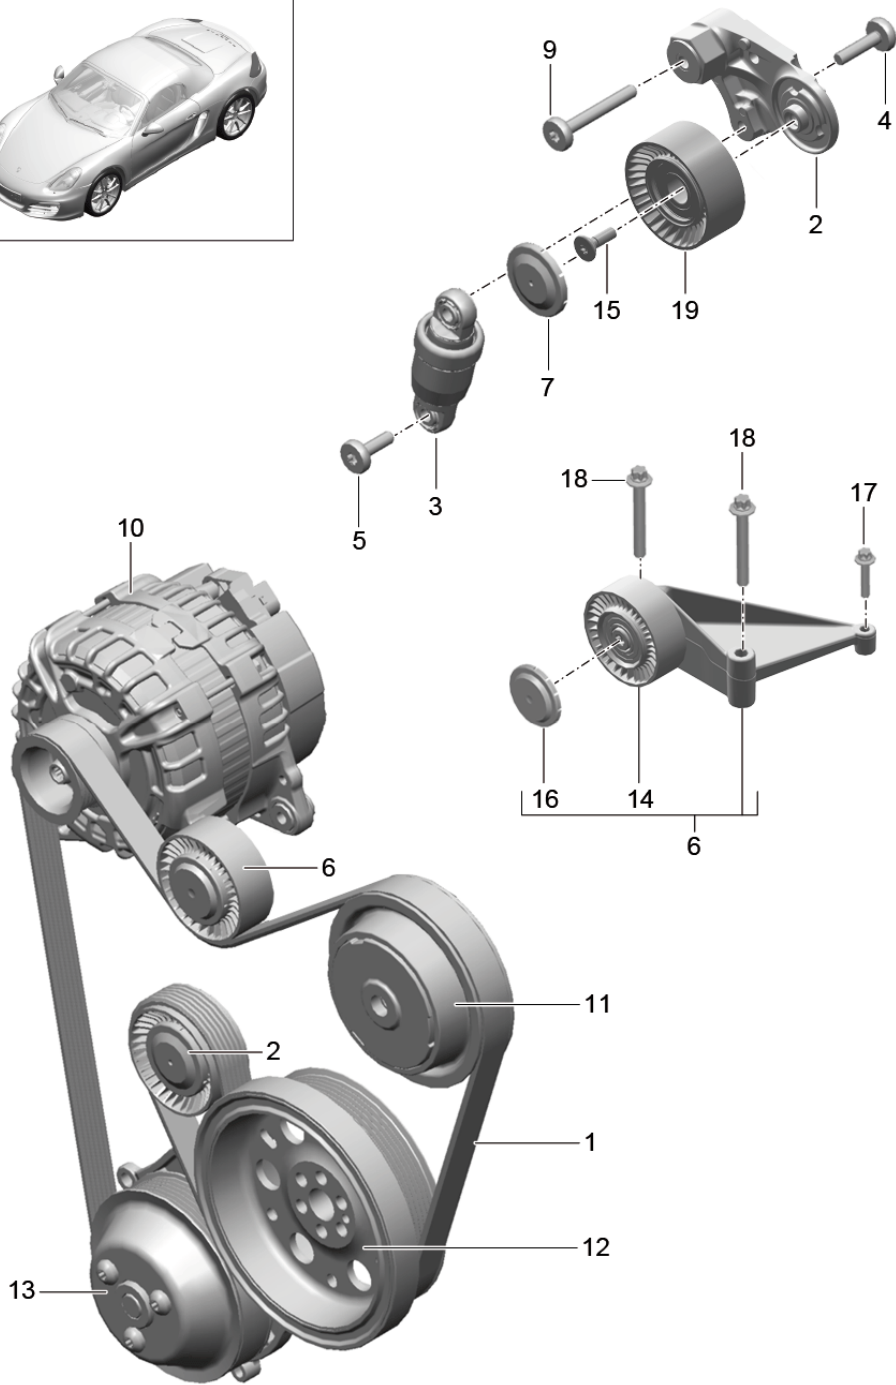

Model: 981-13

Model life 2012>>2016

Model: 981-13

Model life 2012>>2016

Pos	Part Number	Description	Remark	Qty	Model
1	9A1 102 218 00	Belt tensioner v-belt		1	
2	9A1 102 211 01	v-belt lever		1	
2	9A2 102 211 00	Tensioning roller No longer use the part here lever Tensioning roller		1	
		also use:	9A1 102 212 00 999 073 579 01 948 102 839 00		
3	948 102 261 00	tensioner		1	
4	999 073 246 09	Hydraulic Torx screw		1	
5	999 073 412 01	M 8 X 33 Torx screw		1	
6	9A1 102 030 01	M 8 X 26 Console		1	
		with:			
7	948 102 839 00	track roller		1	
9	999 073 411 01	Protective cap Hexagon socket flat head bolt		1	
10		M 8 X 60 Alternator			
11		see illustration: pulley	902-005		
12		Compressor see illustration:	813-015		
13		pulley Crankshaft see illustration:	102-000		
14		pulley Coolant pump see illustration:	105-000		
15	999 073 579 01	idler pulley Not available To Use 9A1.102.030.01 round hd. screw		1	
16	03G 145 291	M 10 X 30 Protective cap		1	
17	900 385 048 01	Torx screw		1	
18	900 385 091 01	M6 X 30 Hexagon head bolt		2	
19	9A1 102 212 00	M8 X 60 Tensioning roller		1	