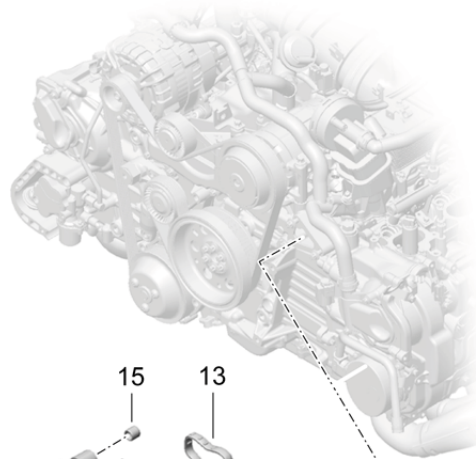

Model: 981-13

Model life 2012>>2016

Model: 981-13

Model life 2012>>2016

Pos	Part Number	Description	Remark	Qty	Model
		Assembly carrier			
		Water pipe			
1	9A1 106 034 31	Cooling water socket		1	
2	997 106 802 03	Spring		2	
3	9A1 102 322 40	Seal		1	
4		Water pipe		1	
		see illustration:	105-000		
5	900 385 115 01	Torx screw M 8 X 70		3	
6	9A1 106 617 31	Water hose		1	
7	999 512 591 09	Hose clamp 40 X 12		1	
8	999 512 709 01	Hose clamp 35 X 12		1	
9	9A1 106 555 02	Valve		1	
		No longer use the part here			
9	9A1 106 555 03	Valve		1	
10	999 707 654 40	O-ring 29,00 X 4,00		1	
11	999 073 344 01	flat round head bolt M 6 X 20		3	
12	9A1 102 013 00	Assembly carrier		1	
13	9A1 102 312 40	Seal		1	
14	9A1 102 322 40	Seal		1	
15	999 095 063 03	dowel sleeve M 6 X 10		5