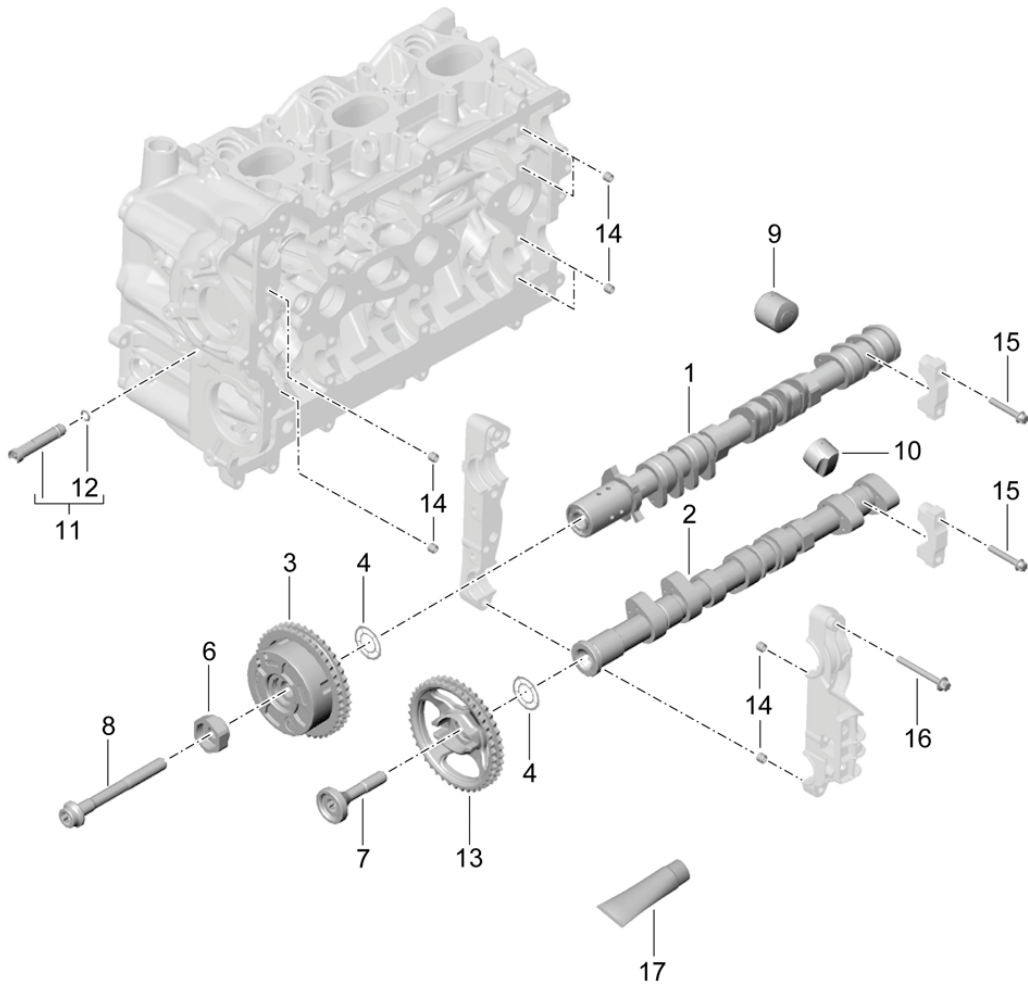

Model: 981-13

Model life 2012>>2016

Model: 981-13

Model life 2012>>2016

Pos	Part Number	Description	Remark	Qty	Model
1	9A1 105 279 02	Camshaft Hydraulic tappet camshaft adjuster unit		1	A122
1	9A1 105 283 01	Camshaft Intake Cyl. 1 - 3		1	A123
(1)	9A1 105 280 02	Camshaft Intake Cyl. 1 - 3		1	A122
(1)	9A1 105 284 01	Camshaft Intake Cyl. 4 - 6		1	A123
2	9A1 105 281 01	Camshaft Exhaust Cyl. 1 - 3		1	A122
2	9A1 105 285 01	Camshaft Exhaust Cyl. 1 - 3		1	A123
(2)	9A1 105 282 01	Camshaft Exhaust Cyl. 4 - 6		1	A122
(2)	9A1 105 286 01	Camshaft Exhaust Cyl. 4 - 6		1	A123
3	9A1 105 053 01	camshaft adjuster unit Discontinued part		2	
3	9A1 105 053 02	camshaft adjuster unit		2	
4	9A1 105 403 02	Washer for camshaft camshaft adjuster unit 34,0 X 0,1		2	
(4)	9A1 105 403 10	Washer for camshaft camshaft adjuster unit 33,4 X 0,5		2	
6	9A1 105 245 10	Sleeve camshaft adjuster unit		2	
7	9A1 105 255 01	Torx screw M 12 X 1,5 X 60 Discontinued part		2	
7	9A1 105 255 02	Torx screw M 12 X 1,5 X 60		2	
8	9A1 105 254 03	Torx screw		2	
9	9A1 105 070 04	Hydraulic tappet Intake		12	
10	9A1 105 071 00	Hydraulic tappet Exhaust		12	
11	9A1 104 402 02	oil pipe Cyl. 4 - 6		1	
12	999 707 576 40	O-ring 7,00 X 2,50		1	
13	9A1 105 147 02	Chain sprocket Camshaft Exhaust Cyl. 1 - 3		1	
(13)	9A1 105 148 02	Chain sprocket Camshaft Exhaust Cyl. 4 - 6		1	
14	999 095 075 01	dowel sleeve 8 X 7		32	
15	999 073 450 01	Outer hexagon round screw		24