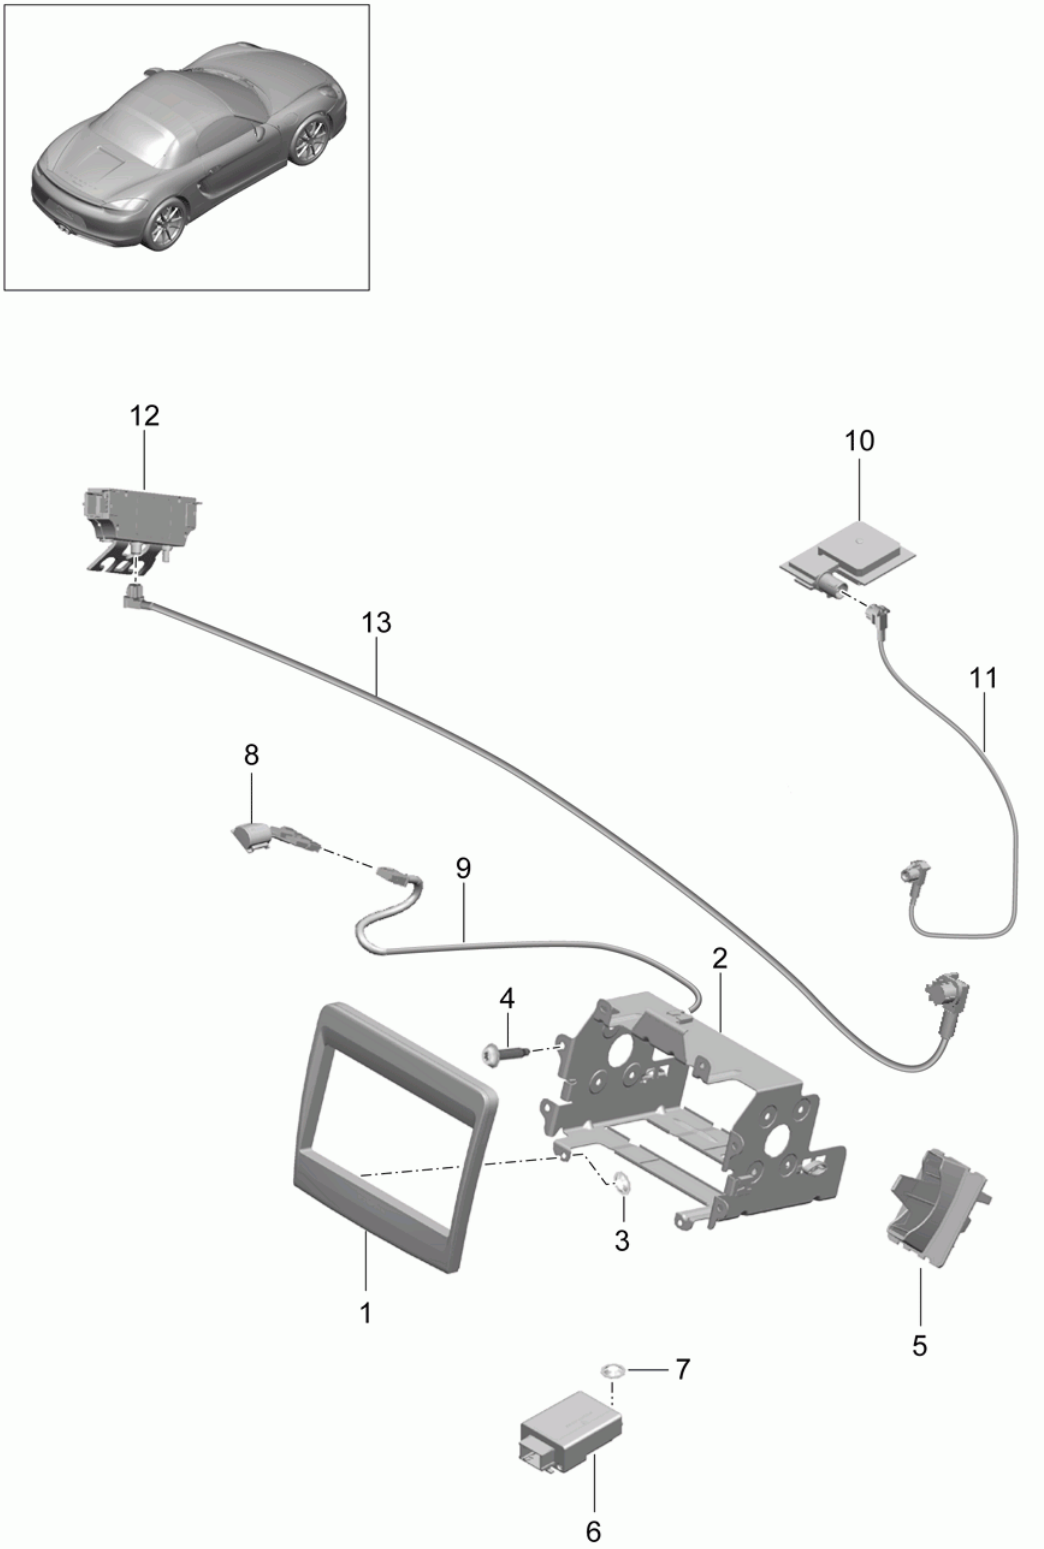

Model: 981-13

Model life 2012>>2016

Pos	Part Number	Description	Remark	Qty	Model
(8)	991 642 123 01	- USB - Connecting line Multimedia interface Control panel		1	PR:665,870, 696
(8)	958 612 642 10	- AUX - Connecting line Control panel Combi-instrument		1	
9	7PP 980 653 B	Camera Windscreen		1	PR:631,632, 852
10	991 555 715 00	D - MJ 2014>> Trim with: heater		1	PR:631,632, 852
11	95B 980 551 H	D - MJ 2014>> Reversing camera		1	PR:638
12	981 642 222 00	Support for reversing camera Connector		1	PR:638

Model: 981-13

Model life 2012>>2016