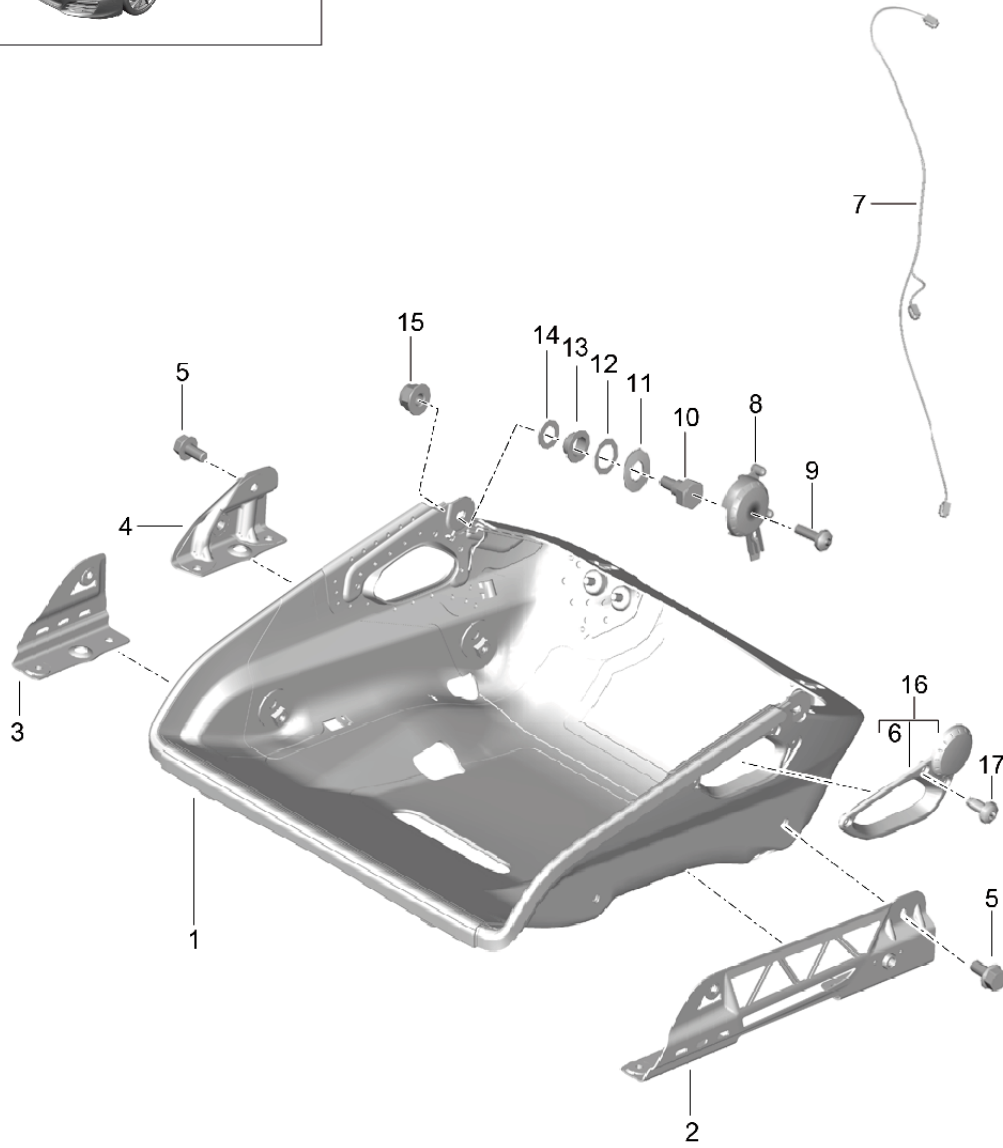

Model: 981-13

Model life 2012>>2016

Model: 981-13

Model life 2012>>2016

Pos	Part Number	Description	Remark	Qty	Model
1	997 521 281 00	bucket seat Collapsible Seat frame Accessories Cup Seat frame		2	PR:388,389
		without:			
2	997 521 433 00	seat occupied recognition Adapter Seat frame	outer left	1	PR:388
(2)	997 521 434 00	Discontinued part Adapter Seat frame	outer right	1	PR:389
3	997 521 436 00	Discontinued part Adapter Seat frame	front, inner right	1	PR:388
(3)	997 521 435 00	Discontinued part Adapter Seat frame	front, inner left	1	PR:389
		without:			
4	997 521 438 00	seat occupied recognition Discontinued part Adapter Seat frame	rear, inner right	1	PR:388
(4)	997 521 437 00	Discontinued part Adapter Seat frame	rear, inner left	1	PR:389
		without:			
5	999 217 168 01	seat occupied recognition Discontinued part Hexagon bolt M 8 X 16 Mount Seat rail bucket seat		4	
6	997 521 561 00	Trim Seat belt	left lower	1	PR:388,389
(6)	997 521 561 00 01C	Satin black			
	997 521 562 00	Trim Seat belt	right lower	1	PR:388,389
7	997 521 562 00 01C	Satin black			
	997 612 785 10	Wire set Side airbag unit		1	PR:388,389
8	997 521 563 00	Trim Hinge	left inner	1	PR:388,389
(8)	997 521 563 00 01C	Satin black			
	997 521 564 00	Trim Hinge	right inner	1	PR:388,389
9	997 521 564 00 01C	Satin black			
	999 073 456 01	flat round head bolt M4 X 12 Mount Trim	inner	2	
10	997 521 690 00	bearing pin Backrest shell Cup	lower	2	
11	999 523 019 01	Belleville spring A25		2	
12	999 234 034 00	fitted washer 12 X 18 X 0,2		2	
13	999 924 136 40	Plain bearing F12 X 5 X 14		2	
14	999 025 122 40	thrust washer		2