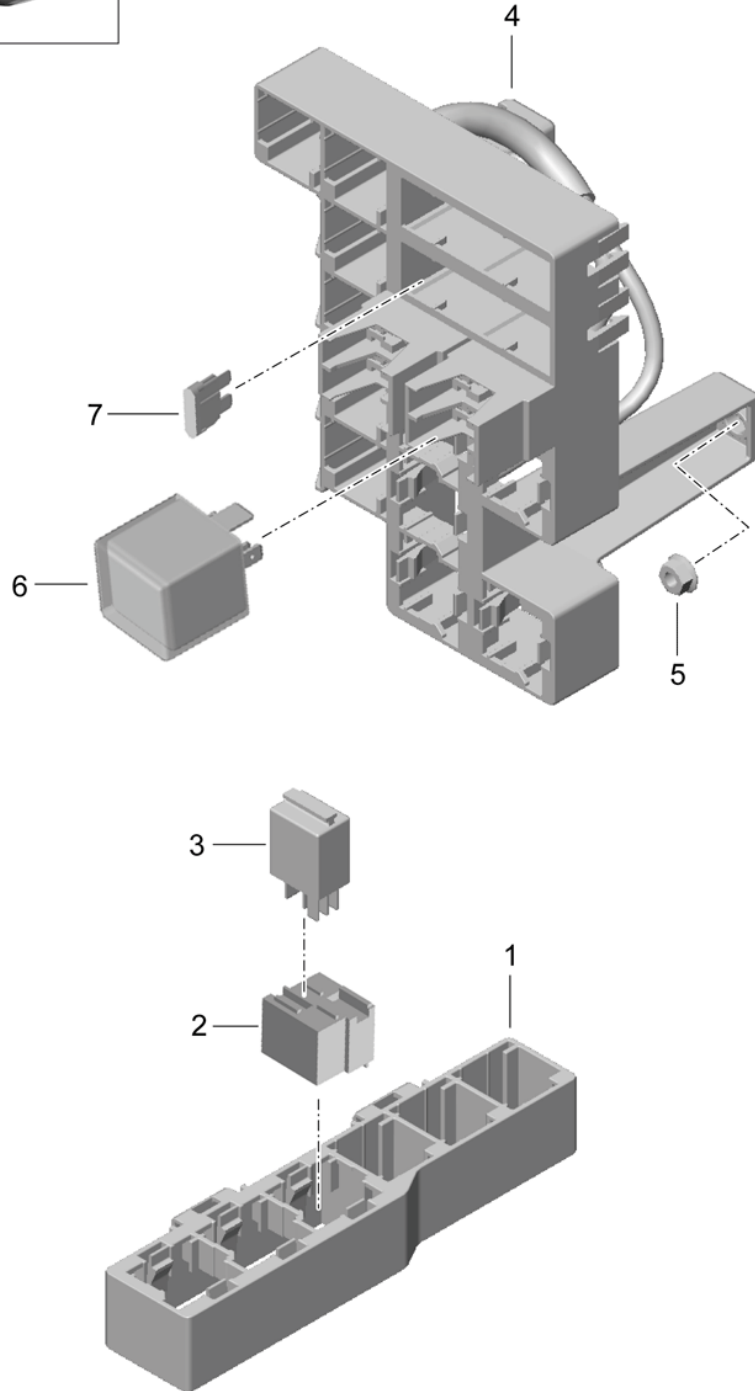

Model: 981-13

Model life 2012>>2016