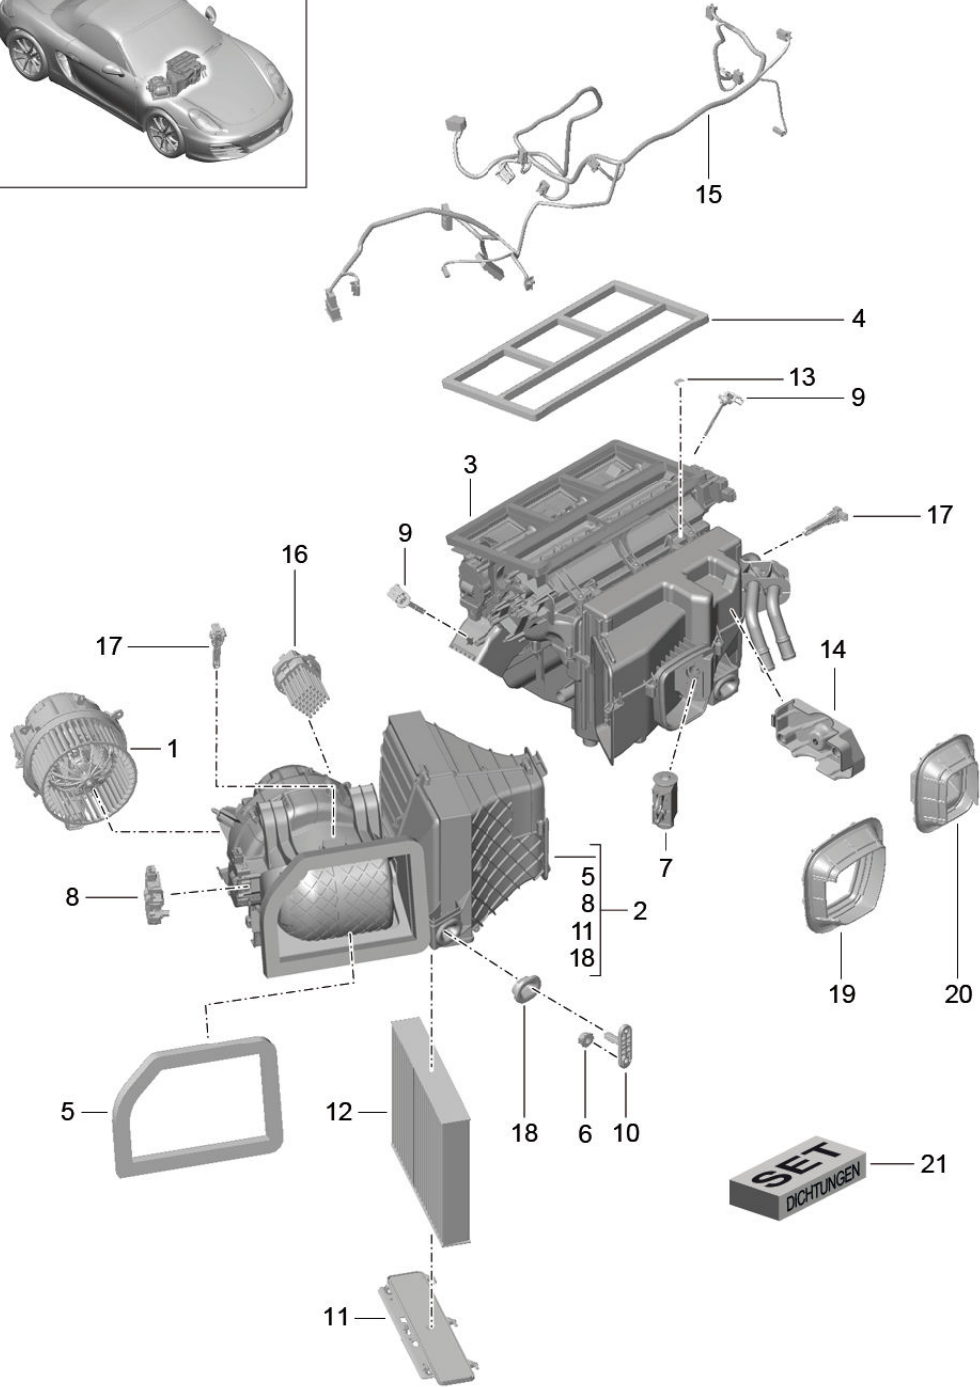

Model: 981-13 Model life 2012>>2016

Pos	Part Number	Description	Remark	Qty	Model
1	981 572 463 00	Air guide Air distributor Air guide	left lhd	1	PR:098
(1)	981 572 463 01	Air guide	left side rhd	1	PR:099
2	981 572 464 00	Air guide	right side lhd	1	PR:098
(2)	981 572 464 01	Air guide	right side rhd	1	PR:099
3	999 703 462 40	End cap 10,0x65		2	PR:572
4	970 653 253 00	Temperature sensor Temperature sensor		2	
5	991 572 693 00	Footwell outlet vent (drivers side)	lhd	1	PR:098
(5)	991 572 694 00	Footwell outlet vent (drivers side)	rhd	1	PR:099
6	991 572 793 02	Footwell outlet vent (passenger side)	rhd	1	PR:099
(6)	991 572 794 02	Footwell outlet vent (passenger side)	lhd	1	PR:098
7	999 507 556 01	panel nut M 5		2	
8	1H0 819 943	round hd. screw (passenger side)		1	
9	999 073 459 01	fillister hd. bolt M5x16 (drivers side)		1	
10	991 572 072 01	Lower part Air intake	lhd	1	PR:098
(10)	991 572 071 00	Lower part Air intake	rhd	1	PR:099
11	900 377 018 09	Hexagon nut M6		2	
12	991 572 272 01	Cover Air intake	lhd	1	PR:098
(12)	991 572 271 00	Cover Air intake	rhd	1	PR:099
13	991 572 371 00	Air filter Air intake		1	
14	991 572 471 01	Grommet Air intake		1	
15	991 573 769 01	Grommet Firewall Expansion valve		1	PR:572,573
16	991 572 263 01	Seal Cross panel Heater pipeline		1	
17		Trim Cold air Cover		1	
18	7PP 907 659	see illustration: Sensor	809-010	1	
19	991 573 794 00	water drain pipe		1	PR:572,573
20	999 512 418 40	Hose clamp 22,7-24,7		1	PR:572,573
21	981 572 769 00	Air guide Intermediate piece	center	1	

Model: 981-13

Model life 2012>>2016