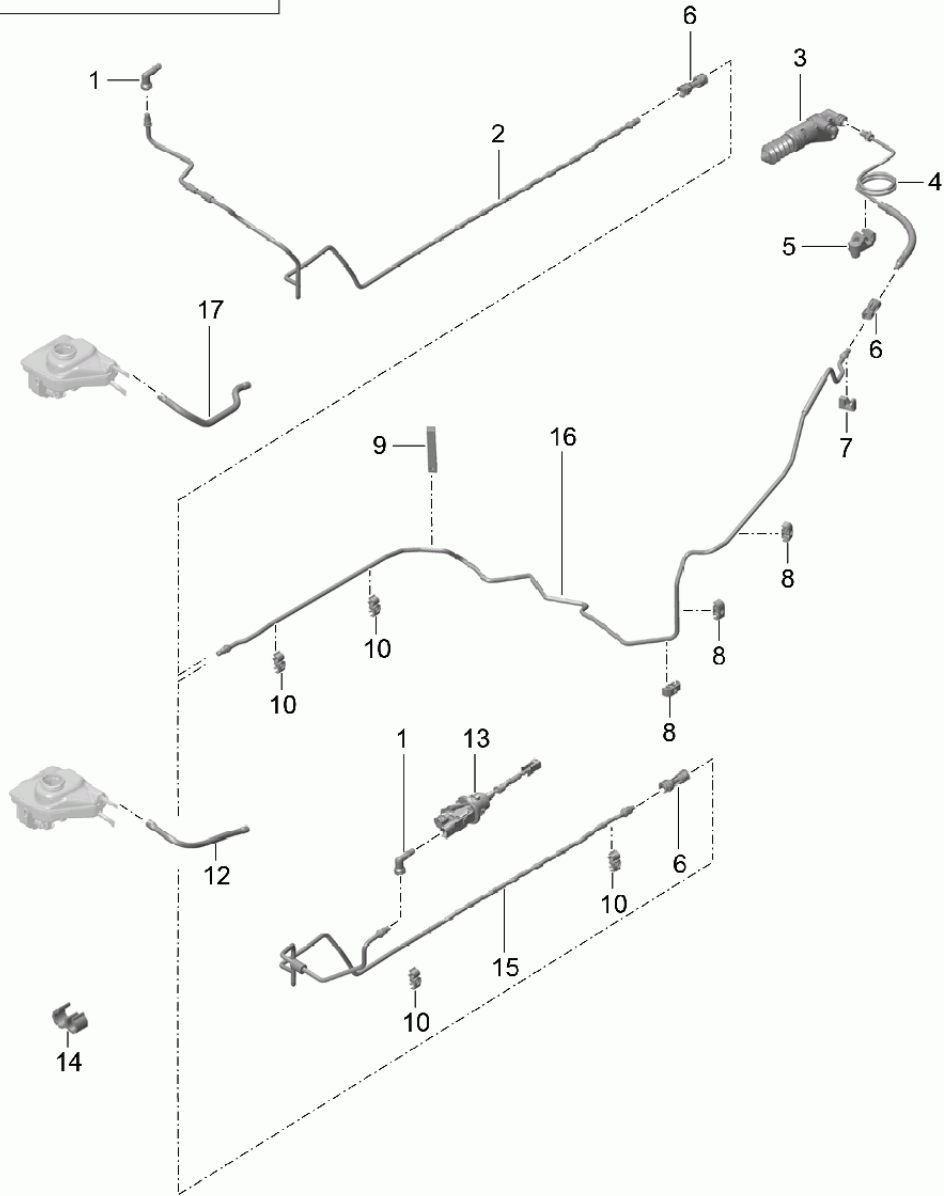

Model: 981-13

Model life 2012>>2016

Model: 981-13

Model life 2012>>2016

Pos	Part Number	Description	Remark	Qty	Model
		clutch actuation			
		Clutch master cylinder			
		Clutch slave cylinder			
		Lines			
1	991 423 151 00	Elbow fitting		1	PR:099
2	991 423 108 01	Clutch tube		1	PR:099
3	9G2 116 237 00	Slave cylinder		1	
		Discontinued part			
3	9G2 116 237 01	Slave cylinder		1	
4	981 423 377 02	Clutch hose		1	
		Discontinued part			
(4)	981 423 377 03	Clutch hose		1	
		Discontinued part			
(4)	981 423 377 04	Clutch hose		1	
5	999 507 586 40	Cable holder		1	PR:098
6	991 423 153 00	Sleeve		2	
7	999 591 922 40	Bracket		2	
8	8E0 611 797 D	Bracket		3	
9	999 507 272 40	Cable holder		1	
10	991 423 514 01	Bracket		8	
		Discontinued part			
(10)	991 423 514 02	Bracket		8	
12	991 423 137 02	suction line		2	PR:098
		Clutch master cylinder			
		Discontinued part			
(12)	991 423 137 03	suction line		2	PR:098
		Clutch master cylinder			
13	991 423 171 00	Clutch master cylinder		1	
14	999 507 567 40	Cable holder		6	
15	991 423 107 02	Clutch tube		1	PR:098
16	981 423 113 02	Clutch tube		1	
17	991 423 138 01	Connecting hose		1	PR:099
		Discontinued part			
(17)	991 423 138 02	suction line		1	PR:099
		Clutch master cylinder			