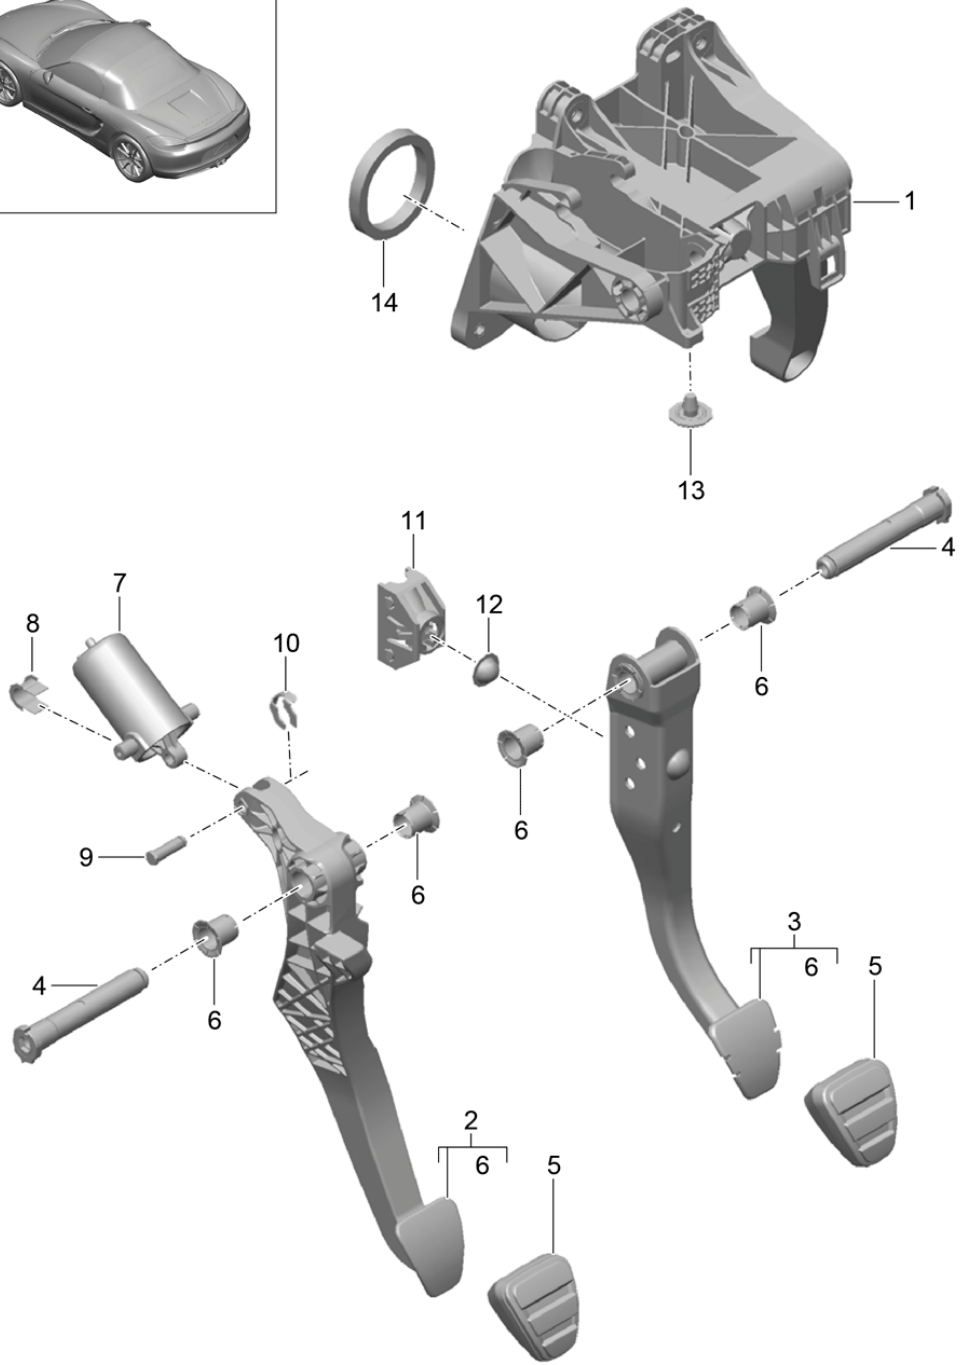

Model: 981-13

Model life 2012>>2016