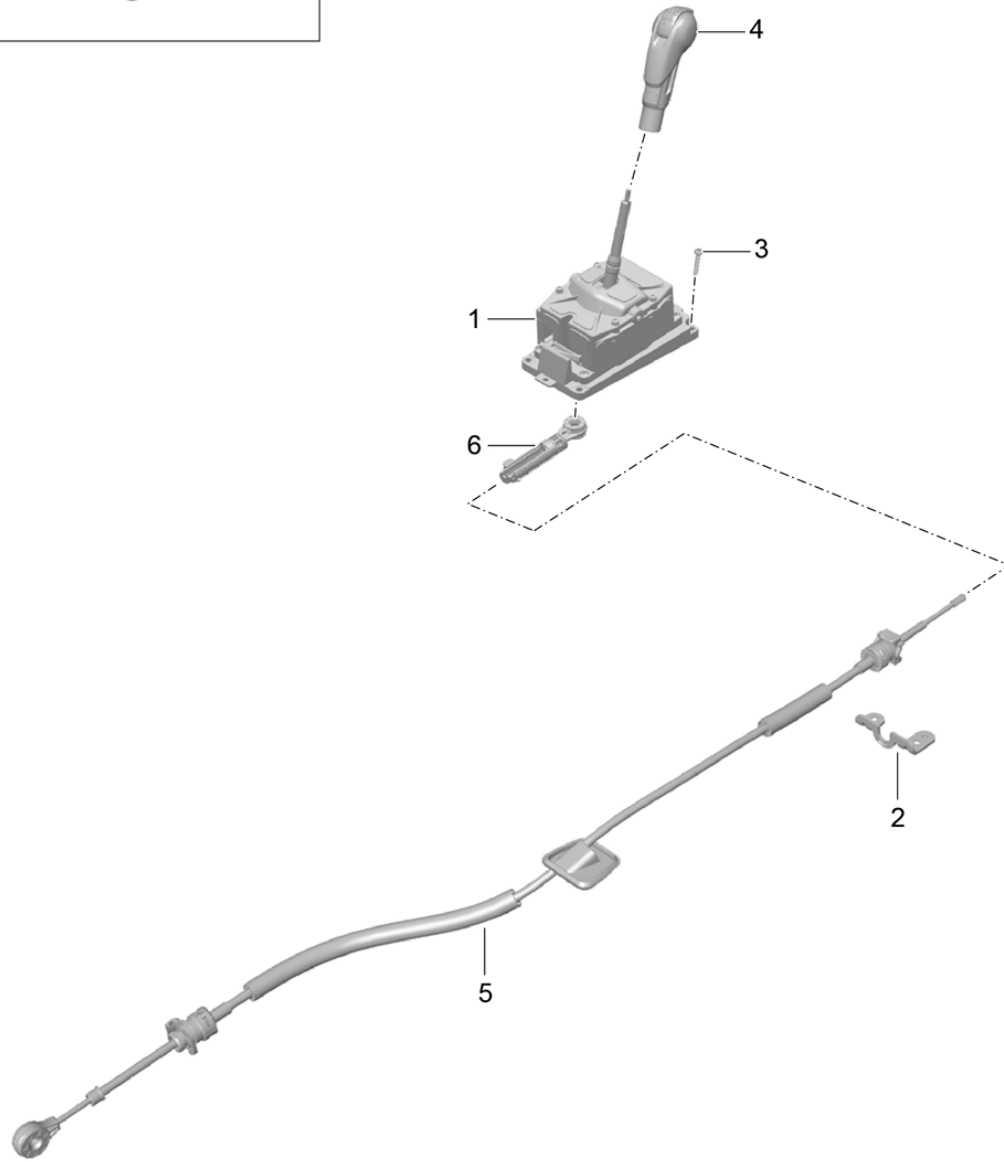

Model: 981-13

Model life 2012>>2016

Pos	Part Number	Description	Remark	Qty	Model
8	991 424 147 00	Adjustable Securing element for Cable		1	
9	000 043 205 93	Adjustable grease 1 100-gramme tube		X	
10	987 424 037 00	relay lever		1	
11	981 424 023 00	lever		1	
12	987 424 131 10	toggle lever		1	
13	981 424 035 00	connecting rod		1	
14	900 385 006 01	Torx screw BM 8 X 35		1	
15	981 424 065 00	Bracket		1	
16	981 424 066 00	Bracket		1	

Model: 981-13

Model life 2012>>2016