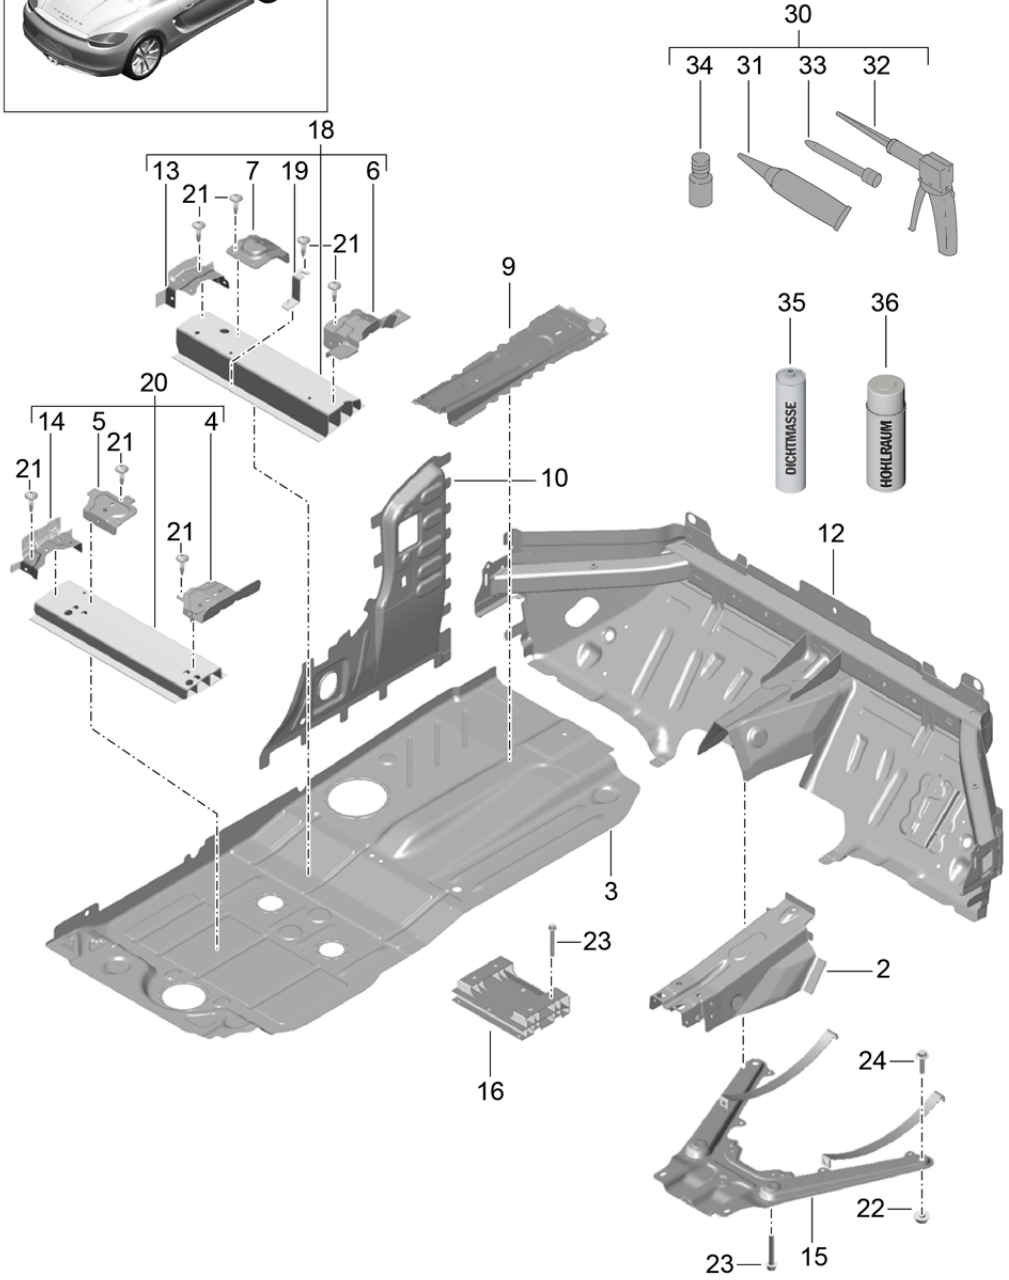

Model: 981-13

Model life 2012>>2016

Model: 981-13 Model life 2012>>2016

Pos	Part Number	Description	Remark	Qty	Model
2	991 501 309 00 991 501 309 00 GRV	Floor Support primed	center front	1	
3	991 501 251 00 991 501 251 00 GRV	Floor primed	also use: 000 043 206 30 left outer	1	
3	991 501 251 03 991 501 251 03 GRV	Floor D - MJ 2016>> primed	also use: 000 043 206 30 left outer	1	
3	991 501 252 00 991 501 252 00 GRV	Floor primed	also use: 000 043 206 30 right outer	1	
(3)	991 501 252 03 991 501 252 03 GRV	Floor D - MJ 2016>> primed	also use: 000 043 206 30 right outer	1	
4	991 501 645 00 991 501 645 00 GRV	Reinforcement Seat support primed	also use: 000 043 206 30 left rear, inner	1	
(4)	991 501 646 00 991 501 646 00 GRV	Reinforcement Seat support primed	right rear, inner	1	
5	991 501 581 00 991 501 581 00 GRV	Reinforcement Seat support primed	left rear outer	1	
(5)	991 501 582 00 991 501 582 00 GRV	Reinforcement Seat support primed	right rear outer	1	
6	991 501 687 00 991 501 687 00 GRV	Reinforcement Seat support primed	left rear, inner	1	
(6)	991 501 688 00 991 501 688 00 GRV	Reinforcement Seat support primed	right rear, inner	1	
7	991 501 583 00 991 501 583 00 GRV	Reinforcement Seat support primed	front outer	2	
9	991 501 297 00 991 501 297 00 GRV	Connecting piece primed	left	1	
9	991 501 298 00 991 501 298 00 GRV	Connecting piece primed	also use: 000 043 206 30 right	1	
10	991 502 639 00 991 502 639 00 GRV	Web plate A-pillar primed	also use: 000 043 206 30 left	1	
(10)	991 502 640 00 991 502 640 00 GRV	Web plate A-pillar primed	also use: 000 043 206 30 right	1	
12	991 501 951 08 991 501 951 08 GRV	Firewall primed	also use: 000 043 206 30 lhd lower	1	PR:098
			also use: 000 043 206 30