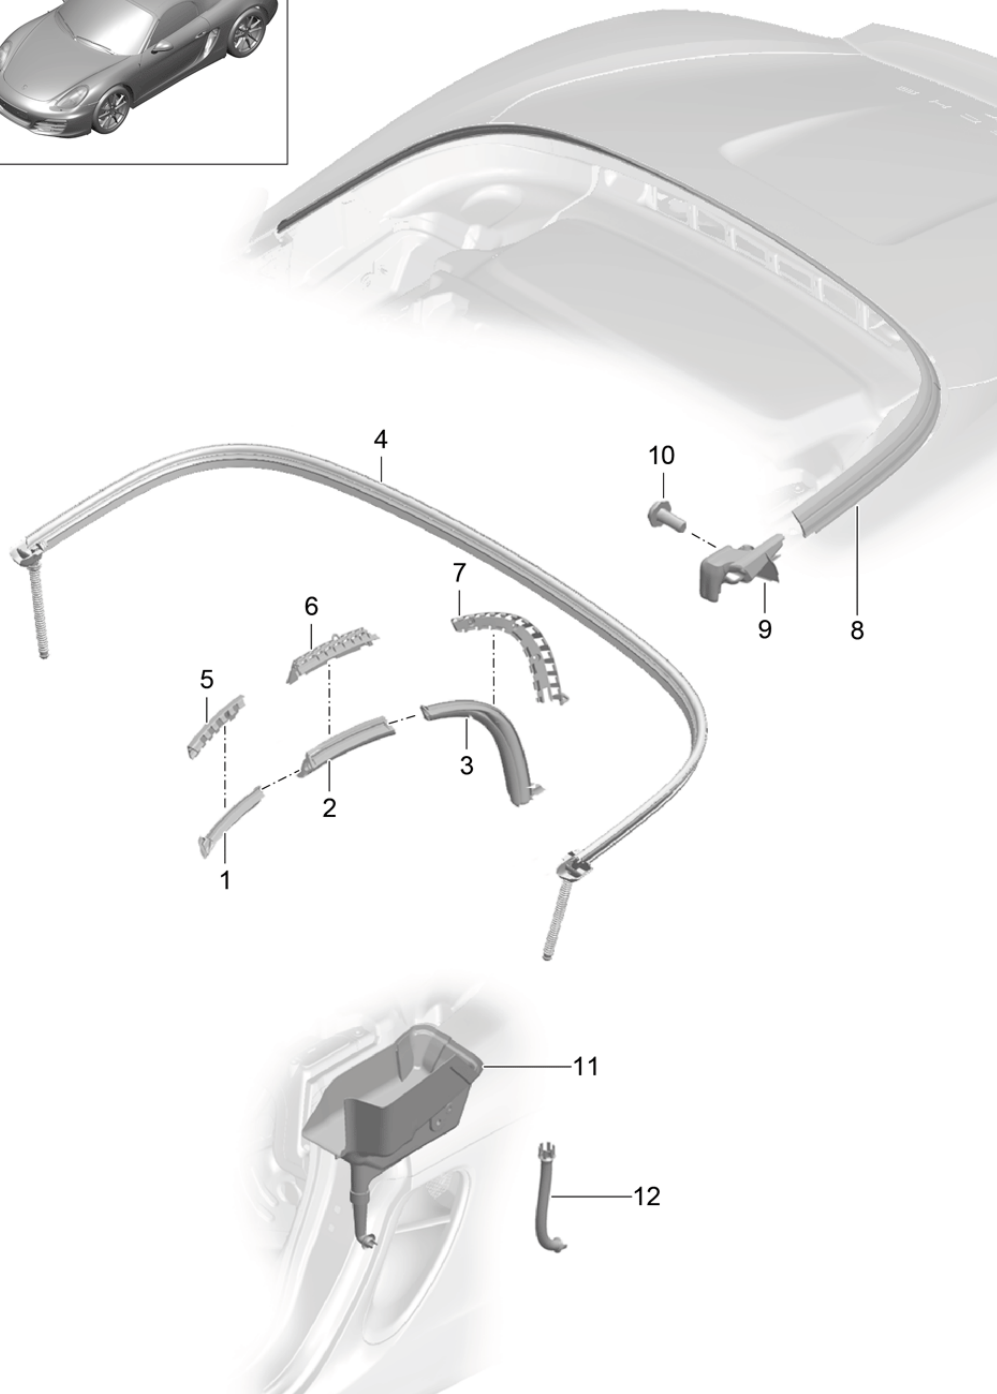

Model: 981-13

Model life 2012>>2016

Model: 981-13 Model life 2012>>2016

Pos	Part Number	Description	Remark	Qty	Model
1	981 561 327 00	Convertible top Seal Water drip pan Seal	left front	1	
(1)	981 561 328 00	Seal	right front	1	
2	981 561 329 00	Seal	left center	1	
(2)	981 561 330 00	Seal	right center	1	
3	981 561 331 00	Seal	left	1	
(3)	981 561 332 00	Seal	right left	1	
4	981 561 931 00	repair set Seal Roof arch		1	
(4)	981 561 931 01	with: Water drainage hose F >> 98-DS102 860 F >> A8-DS112 632 repair set Seal Roof arch		1	
5	981 561 933 00	with: Water drainage hose F 98-DS102 861>> F A8-DS112 633>> repair set retaining strip	left front	1	
(5)	981 561 934 00	repair set retaining strip	right front	1	
6	981 561 935 00	repair set retaining strip	left center	1	
(6)	981 561 936 00	repair set retaining strip	right center	1	
7	981 561 937 00	repair set retaining strip	left rear	1	
(7)	981 561 938 00	repair set retaining strip	right rear	1	
8	981 504 197 02	Seal Body		1	
9	981 561 475 03	Seal B-pillar	left	1	
(9)	981 561 476 03	Seal B-pillar	right	1	
10	999 073 268 A2	fillister hd. bolt M5x12		4	
11	981 561 805 02	Water drip pan	left	1	
(11)	981 561 806 02	Water drip pan	right	1	
12	981 504 397 02	Water drainage hose B-pillar		2