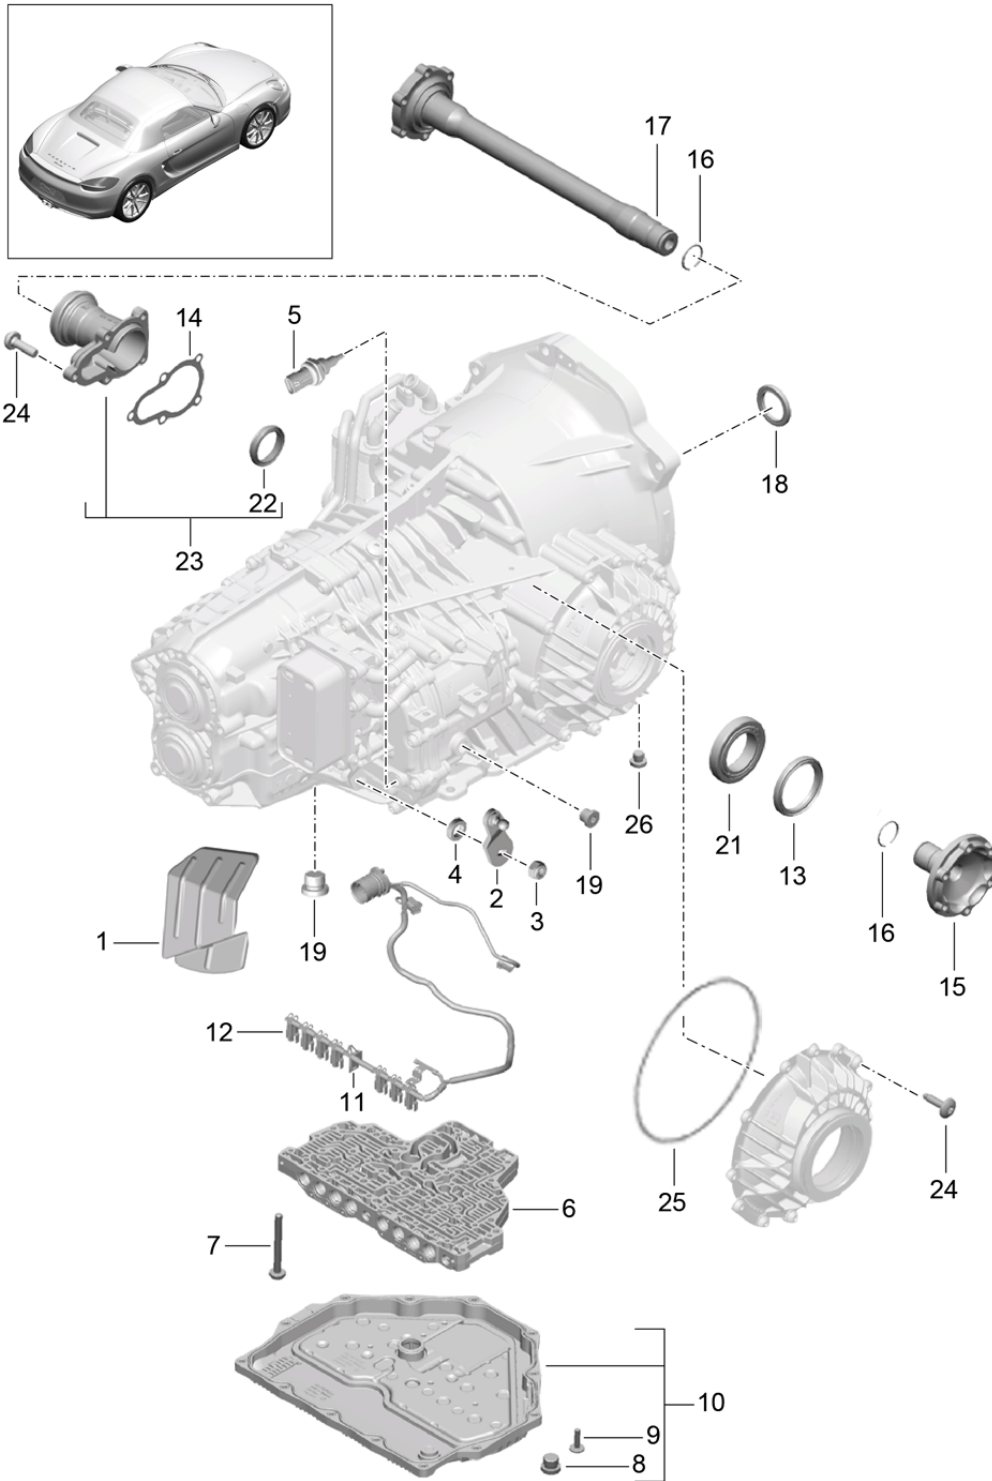

Model: 981-13

Model life 2012>>2016

Model: 981-13 Model life 2012>>2016

Pos	Part Number	Description	Remark	Qty	Model
		- PDK - Gearbox Individual parts			CG205, CG225
1	981 331 198 00	Guard plate		1	
2	9G1 324 135 00	gearshift lever		1	
3	9G1 324 815 00	Nut M 8 X 1		1	
4	970 324 805 00	Shaft oil seal 10 X 18 X 5		1	
5	991 606 391 00	Temperature sensor		1	
6	9G1 317 015 05	Control unit		1	
7	9G1 317 801 00	Screw M 6 X 25		20	
8	9G1 321 825 01	sealing plug		1	
9	9G1 321 801 00	Torx screw M 6 X 25		13	
10	9G1 321 125 00	oil sump	with:	1	
10	9G1 321 025 00	Discontinued part oil sump	with:	1	
11	9G1 317 697 00	Seal Connector housing pressure regulator		1	
12	9G1 317 698 00	Connector housing Solenoid valve		1	
13	9G2 332 803 00	Shaft oil seal 62 X 80 X 75		1	
14	9G1 321 259 00	Seal		1	
15	9G2 332 208 05	Drive flange Short		1	CG205
(15)	9G2 332 208 25	Drive flange Short		1	CG225
16	9G1 332 820 00	snap ring		2	
17	9G2 332 209 05	Drive flange Long		1	CG205
(17)	9G2 332 209 25	Drive flange Long		1	CG225
18	9G1 116 807 00	Shaft oil seal 40 X 57 X 6		1	
19	970 321 805 00	Seal bolt with sealing ring M 18 X 1,5		3	
21	9G1 332 806 00	Shaft oil seal 40 X 52 / 55 X 16		1	
22	9G1 332 804 00	Shaft oil seal 42 X 55 X 7		1	
23	9G1 321 059 00	Housing neck		1	
24	9G1 332 801 00	Torx screw		17	
25	9G2 321 815 00	O-ring Housing cover 200 X 3		1	
26	970 321 871 00	sealing plug M10 X 1		1