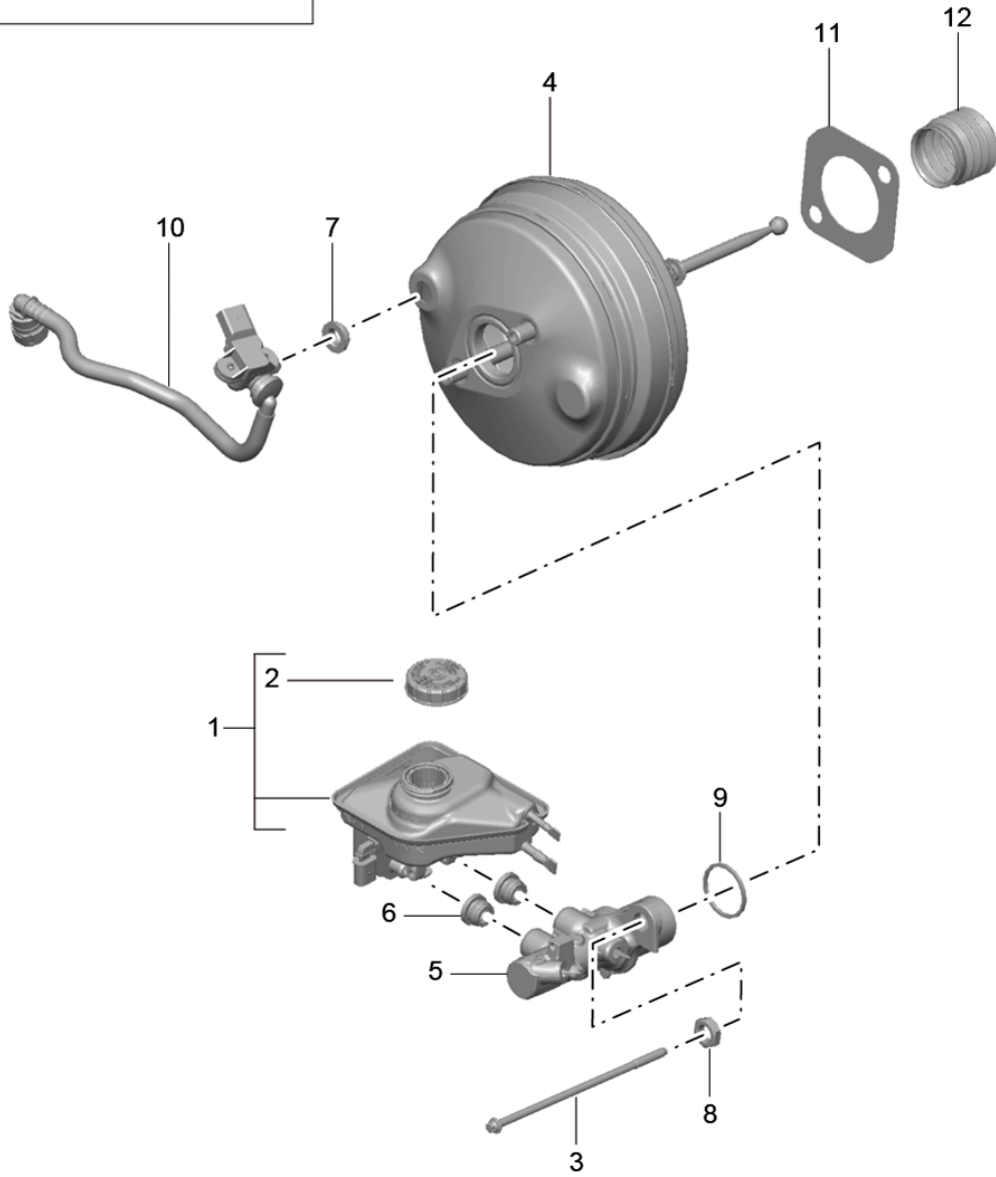

Model: 981-13 Model life 2012>>2016

Pos	Part Number	Description	Remark	Qty	Model
1	970 352 993 01	Parking brake Brake shoe repair set comprising: 4 X Brake shoe		1	
(1)	970 352 993 02	also use: Fasteners Discontinued part Brake shoe repair set comprising: 4 X Brake shoe		1	
1	298 698 533	also use: Fasteners Discontinued part Brake shoe repair set comprising: 4 X Brake shoe		1	
2	993 352 071 00	Fasteners adjustment screw Discontinued part		2	
(2)	298 609 723	adjustment screw		2	
3	997 352 721 01	tension spring Discontinued part		2	
(3)	298 609 717	tension spring		2	
4	970 352 723 00	tension spring		2	
5	997 352 741 02	Pressure spring Discontinued part		4	
(5)	298 609 583	Pressure spring		4	
6	970 352 092 05	Servomotor	left	1	
(6)	970 352 091 05	Servomotor	right	1	
7	999 073 452 01	Screw M 8 X 38		4	

Model: 981-13

Model life 2012>>2016