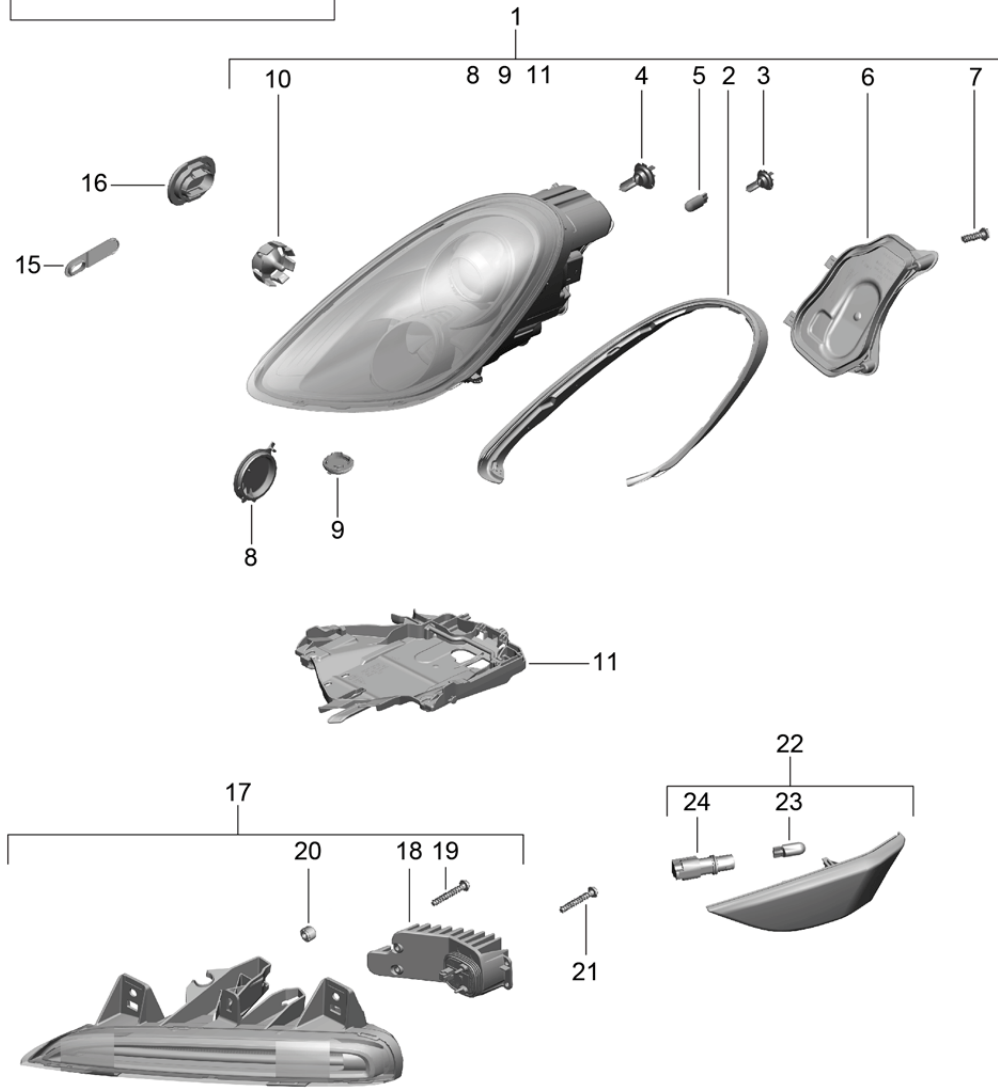

Model: 981-13

Model life 2012>>2016

Model: 981-13

Model life 2012>>2016

Pos	Part Number	Description	Remark	Qty	Model
		Headlights Additional headlight Turn signal indicator side marker light Turn signal repeater			PR:-603, -620,-601
1	981 631 111 06	Headlights	left	1	
(1)	981 631 112 06	Headlights	right	1	
(1)	981 631 113 06	Headlights	left	1	PR:492
(1)	981 631 114 06	Headlights	right	1	PR:492
2	981 631 315 00	Seal	left	1	
(2)	981 631 316 00	Seal	right	1	
3	999 631 143 90	Halogen bulb H9		2	
4	999 631 133 91	Halogen bulb H 7		2	
5	999 631 305 90	bulb HY21W		2	
6	981 631 311 00	Protective hood	left	1	
(6)	981 631 312 00	Protective hood	right	1	
7	991 631 377 00	Screw		8	
8	991 631 313 00	Protective hood High beam and Turn signal indicator ventilation valve		4	
9	997 631 267 01			2	
11	981 631 201 00	Mounting for main beam headl.	left	1	
(11)	981 631 202 00	Mounting for main beam headl.	right	1	
15	993 631 170 03	Bungs		6	
-		Additional headlight			
17	981 631 151 03	Additional headlight	left	1	PR:605
(17)	981 631 152 03	Additional headlight	right	1	PR:605
18	981 631 251 00	LED module	left	1	PR:605
(18)	981 631 252 00	Position light LED module Position light	right	1	PR:605
19	997 631 297 00	Screw		4	PR:605
20	987 631 291 00	Cover cap		2	PR:605
21	999 919 246 01	fillister hd. bolt 6,0 X 18,0		6	PR:605
22	991 631 155 02	Turn signal repeater	left	1	
(22)	991 631 156 02	Turn signal repeater	right	1	
(23)	999 631 138 90	bulb 5 W yellow		2	
24	991 631 331 00	Bulb holder		2