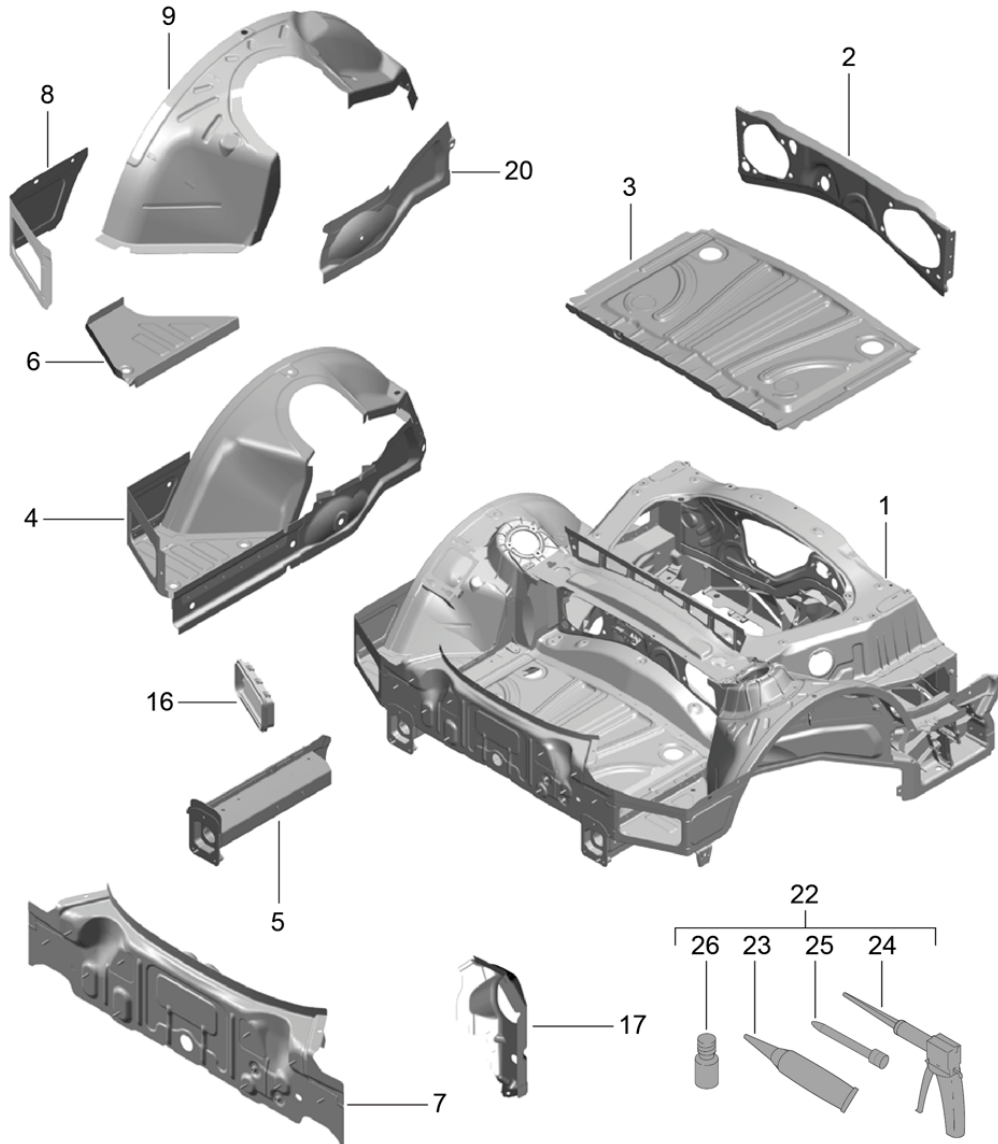

- 15 — [part]
- 14 — [part]
- 13 — [part]
- 10 — [part]
- 11 — [part]
- 12 — [part]