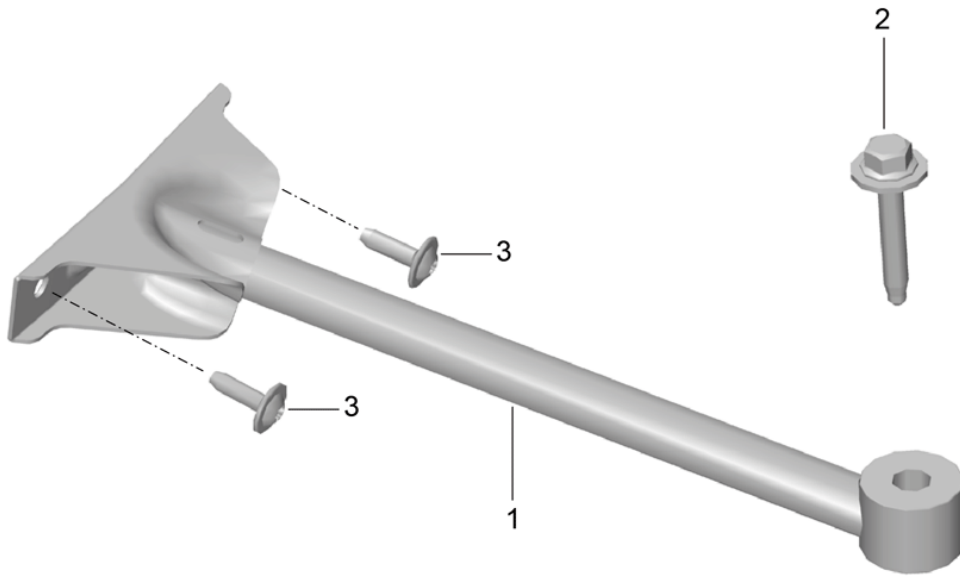

Model: 981-13

Model life 2012>>2016

Pos	Part Number	Description	Remark	Qty	Model
12	991 501 478 00 GRV	primed			
	991 501 671 00	Bracket		1	
	991 501 671 00 GRV	primed	lower		
14	991 502 331 00	Firewall	upper	1	
	991 502 331 00 GRV	primed			
		also use:	000 043 305 41		
15	999 504 266 01	threaded insert M12x1,5x28 Cross member Luggage compartment		X	
16	999 504 262 01	threaded insert M8x15 Support Spring strut		X	
17	999 073 549 01	Oval-head screw M 8 X 16		X	
18	N 907 988 05	Hexagon collar nut M8		1	
19	991 501 479 00	boot floor plate		1	
	991 501 479 00 GRV	primed			
20	991 504 111 03	Cross member		1	
21	991 502 547 00	Side member	left	1	
	991 502 547 00 GRV	primed			
(21)	991 502 548 00	Side member	right	1	
	991 502 548 00 GRV	primed			
-		use if required:			
		Pop rivet			
		Adhesive set			
		see			
		Technical manual			
		Group 5			
22	999 190 227 01	Pop rivet 6,5 X 12,5		X	
23	999 190 228 01	Pop rivet 6,4 X 11,5		X	
24	999 190 229 01	Pop rivet 6,5 X 10,5		X	
25	999 190 230 01	Pop rivet 6,5 X 14,5		X	
28	000 043 206 29	Adhesive set		1	
29	000 043 206 30	adhesive		1	
30	000 043 206 31	Double cartridge gun		1	
31	000 043 206 32	emulsion tube		1	
32	000 043 207 70	activator		1	
35	999 073 577 01	Torx screw		X	

Model: 981-13

Model life 2012>>2016