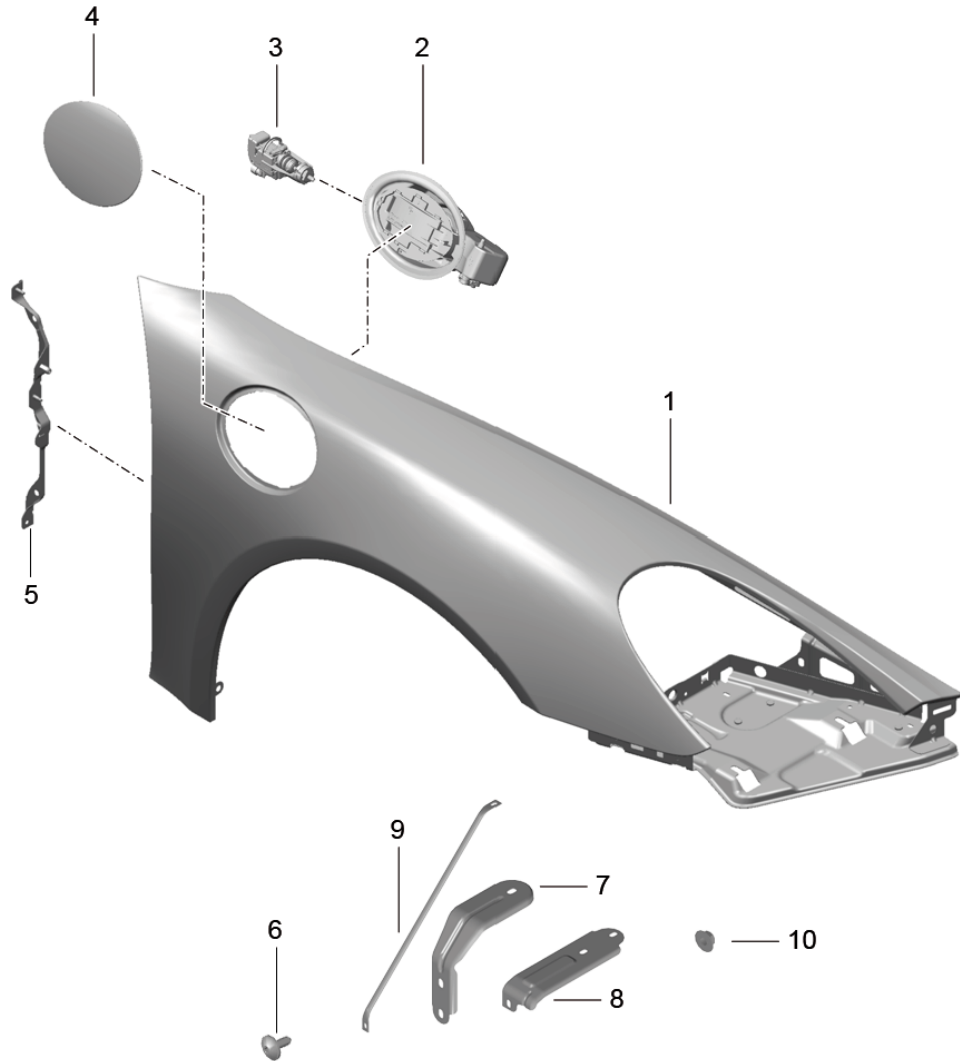

Model: 981-13

Model life 2012>>2016

Pos	Part Number	Description	Remark	Qty	Model
20	981 501 693 01	Closing element Carrier	left	1	
	981 501 693 01 GRV	primed			
(20)	981 501 694 01	Closing element Carrier	right	1	
	981 501 694 01 GRV	primed			
22	000 043 206 29	Adhesive set		1	
23	000 043 206 30	adhesive		1	
24	000 043 206 31	Double cartridge gun		1	
25	000 043 206 32	emulsion tube		1	
26	000 043 206 33	activator		1	
27	981 501 685 00	Cross member rear panel	upper	1	
	981 501 685 00 GRV	primed			

Model: 981-13

Model life 2012>>2016