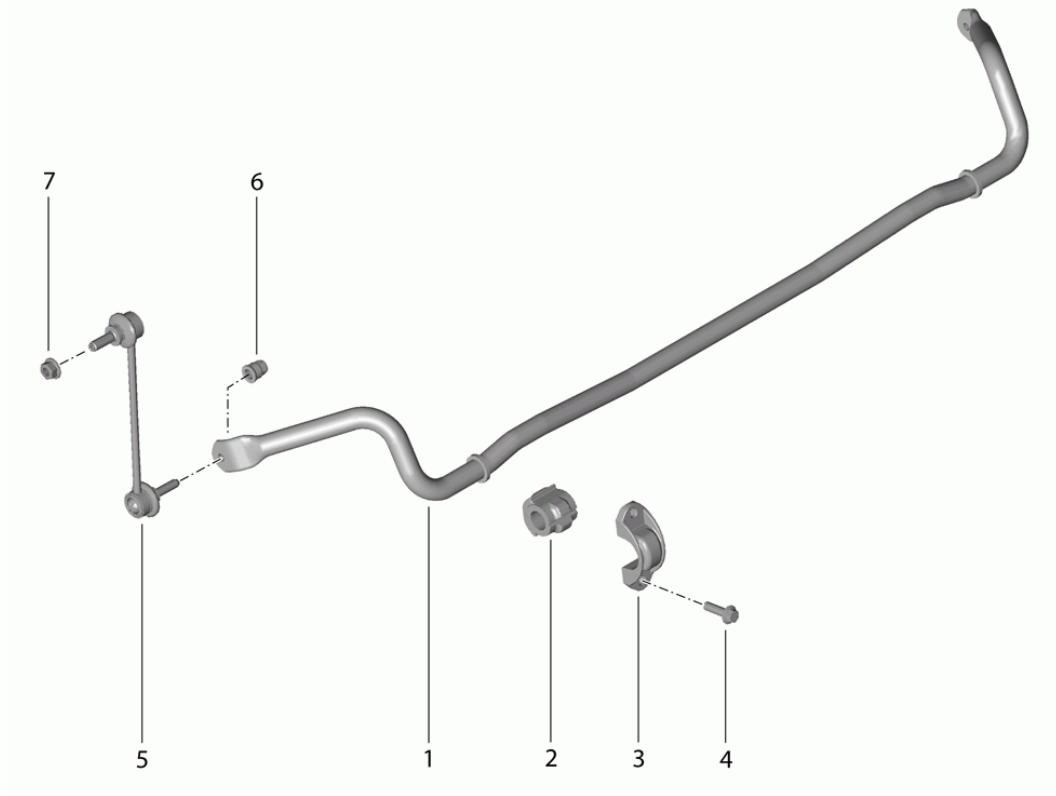

Model: 981-13

Model life 2012>>2016

Pos	Part Number	Description	Remark	Qty	Model
22	999 084 449 09	Locknut M 12 X 1,5		2	
23	900 380 012 01	Hexagon nut M 14 X 1,5		2	
24	999 072 890 01	Hexagon bolt M 14 X 1,5 X 75		2	
25	981 331 043 03	Guide		2	
26	981 331 651 00	Nut lock		2	
27	999 084 445 01	Locknut M 12 X 1,5		2	
28	999 072 865 01	Hexagon bolt M 12 X 1,5 X 90		2	
29	981 331 481 00	Spoiler	left	1	PR:009
(29)	981 331 482 00	Spoiler	right	1	PR:009
30	999 072 829 01	Hexagon bolt M 10 X 45		2	

Model: 981-13

Model life 2012>>2016