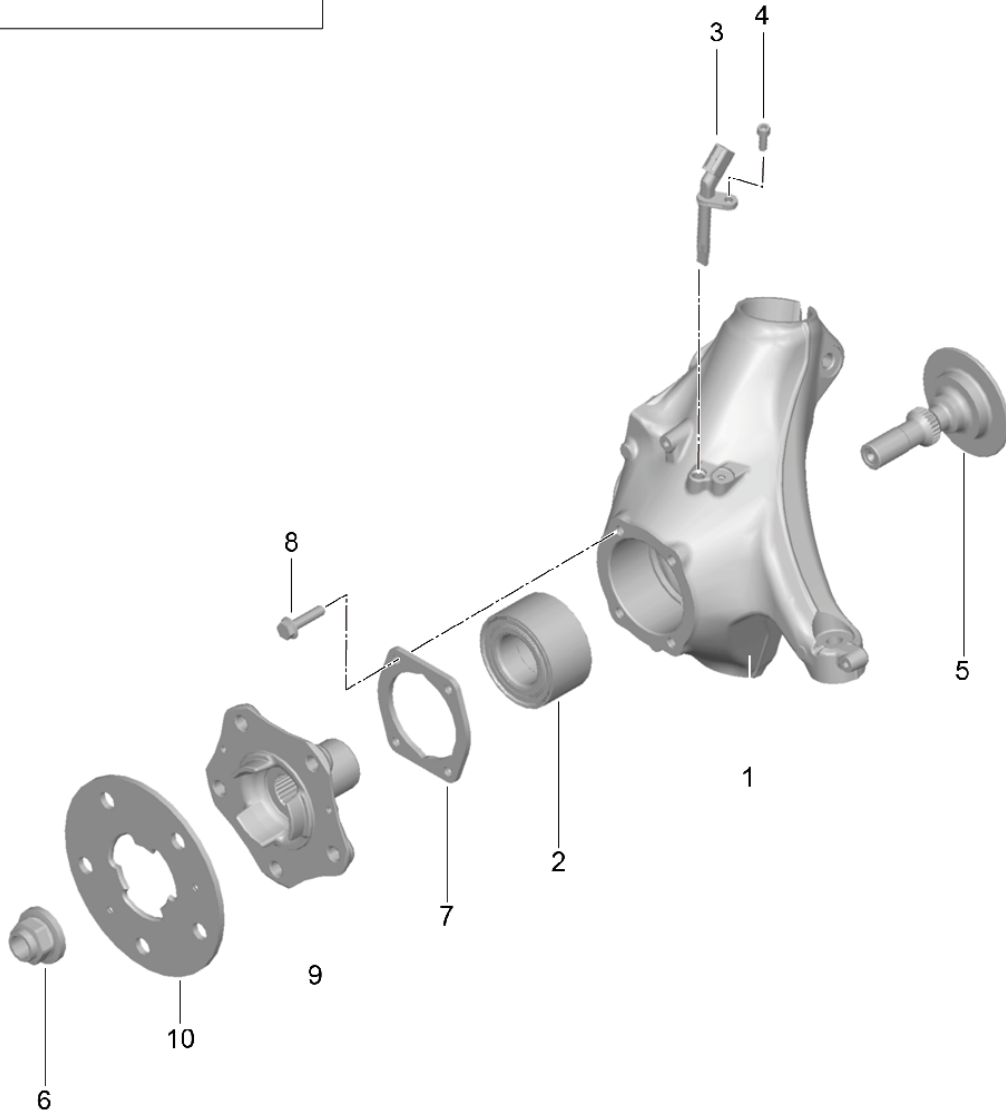

Model: 981-13

Model life 2012>>2016

Model: 981-13

Model life 2012>>2016

Pos	Part Number	Description	Remark	Qty	Model
1	991 341 157 04	Wheel carrier Wheel hub	left	1	
1	991 341 157 05	Wheel carrier	left	1	
(1)	991 341 158 04	Wheel carrier Discontinued part	right	1	
(1)	991 341 158 05	Wheel carrier	right	1	
2	999 053 054 06	angular ball bearing		2	
3	991 606 407 01	speed sensor		2	
4	900 067 117 04	Socket head bolt M 6 x 16		2	
5	997 341 131 00	retaining bolt		2	
6	999 084 135 01	Hexagon nut M 22 X 1,5 Discontinued part		2	
6	999 084 135 02	Hexagon nut M 22 X 1,5		2	
7	986 331 661 20	Cover		2	
8	999 217 042 04	Hexagon bolt M 8 X 35		8	
9	991 341 605 00	Wheel hub		2	
9	991 341 605 03	Wheel hub		2