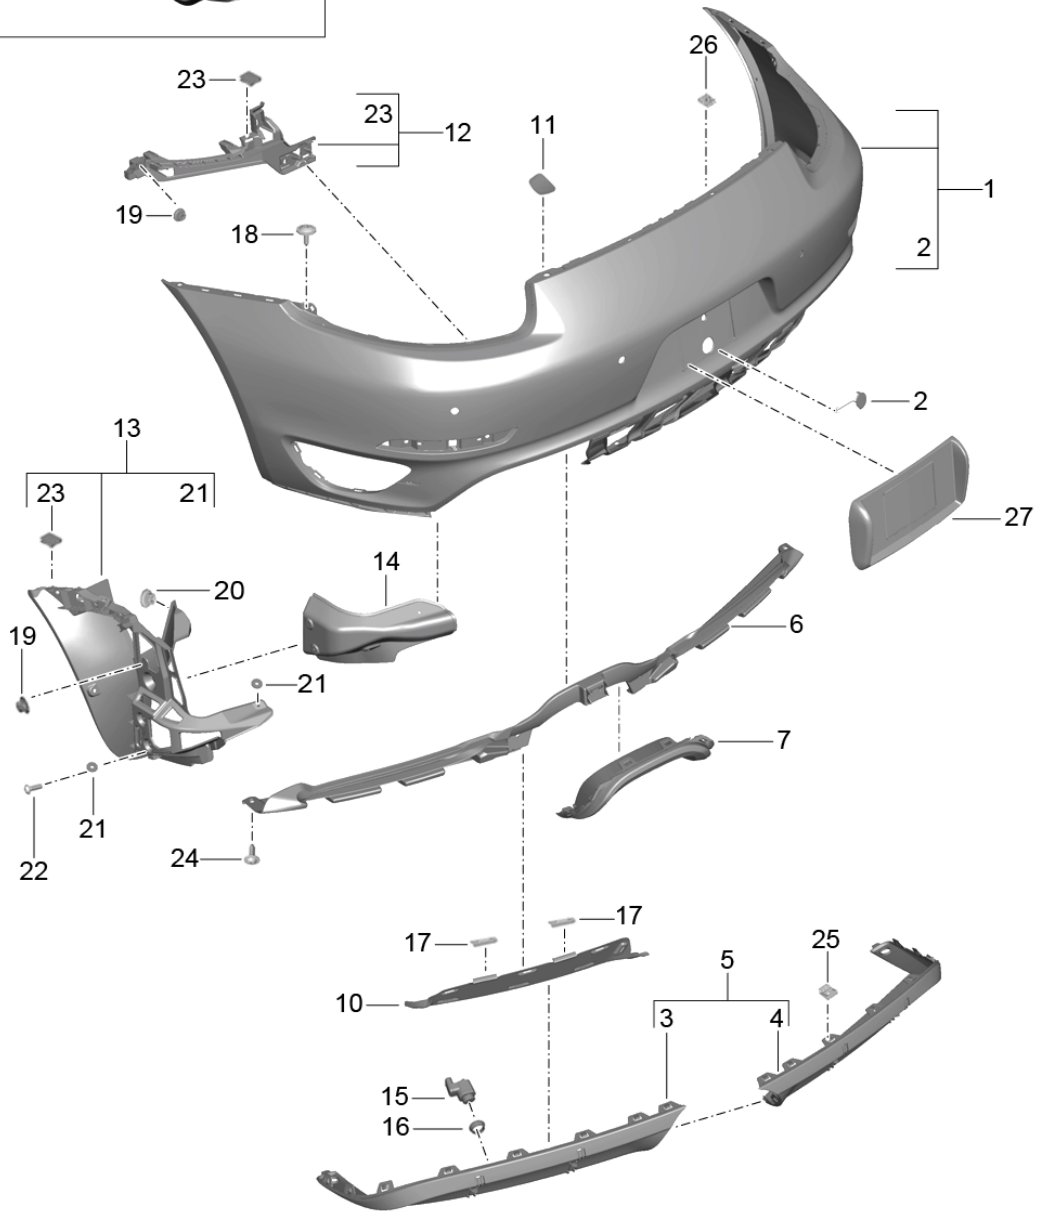

Model: 981-13

Model life 2012>>2016

Pos	Part Number	Description	Remark	Qty	Model
25	999 507 856 01	panel nut M6		2	
26	999 507 309 02	panel nut ST 4,8		2	
29		Assembly kit Number plate see illustration:	802-001	1	

Model: 981-13

Model life 2012>>2016