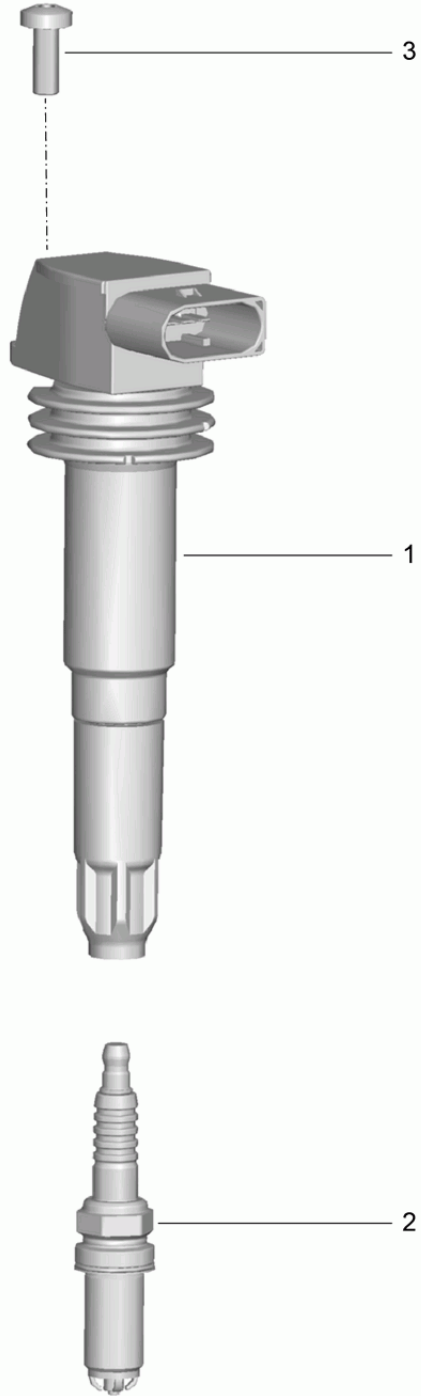

Model: 981-13

Model life 2012>>2016