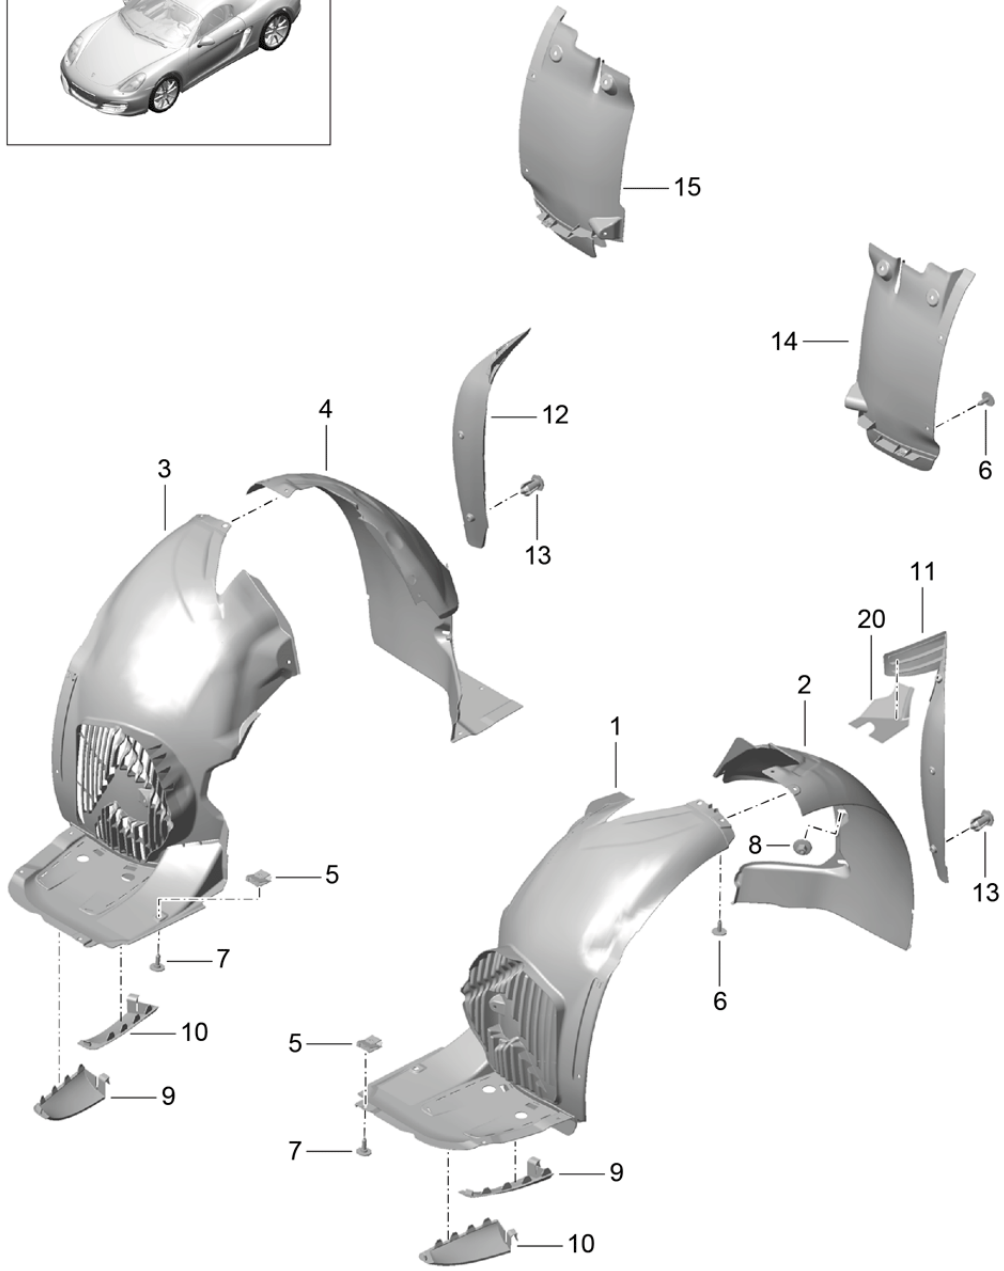

Model: 981-13

Model life 2012>>2016

Model: 981-13 Model life 2012>>2016

Pos	Part Number	Description	Remark	Qty	Model
		Linings			
1	981 504 501 03	Wheel housing Wheel housing liner	left front	1	PR:008,250, 480
(1)	981 504 501 03	Wheel housing liner	left front	1	PR:009,480
(1)	981 504 501 06	Wheel housing liner	left front	1	PR:009,250
2	981 504 503 00	Wheel housing liner	left front rear	1	
3	981 504 502 03	Wheel housing liner	right front	1	PR:008,250, 480
3	981 504 502 03	Wheel housing liner	right front	1	PR:009,480
3	981 504 502 06	Wheel housing liner	right front	1	PR:009,250
4	981 504 504 00	Wheel housing liner	right front rear	1	
5	999 507 309 02	panel nut ST 4,8		X	
6	999 073 505 01	panel screw ST 4,8x16		X	
7	999 073 227 09	panel screw ST 4,8x19		2	
8	999 049 032 40	Hexagon plastic collar nut T6/22x10,5		12	
9	991 504 791 00	Air guide Wheel housing liner	left front	1	
(9)	991 504 792 00	Air guide Wheel housing liner	right front	1	
10	991 504 771 00	Air-guide cowl Wheel housing liner	left front	1	
(10)	991 504 772 00	Air-guide cowl Wheel housing liner	right front	1	
11	981 504 641 00	trim for a-pillar	left	1	
	981 504 641 00 1E0	Black			
12	981 504 642 00	trim for a-pillar	right	1	
	981 504 642 00 1E0	Black			
13	999 591 712 40	Spreader rivet 6,0x12,0		6	
14	981 504 505 00	Wheel housing liner	left rear front	1	
15	981 504 506 00	Wheel housing liner	right rear front	1	
20	991 555 747 00	Trim A-pillar Wing	left	1 1 1	
(20)	991 555 747 00 1E0	Black			
	991 555 748 00	Trim A-pillar Wing	right	1 1 1	
	991 555 748 00 1E0	Black