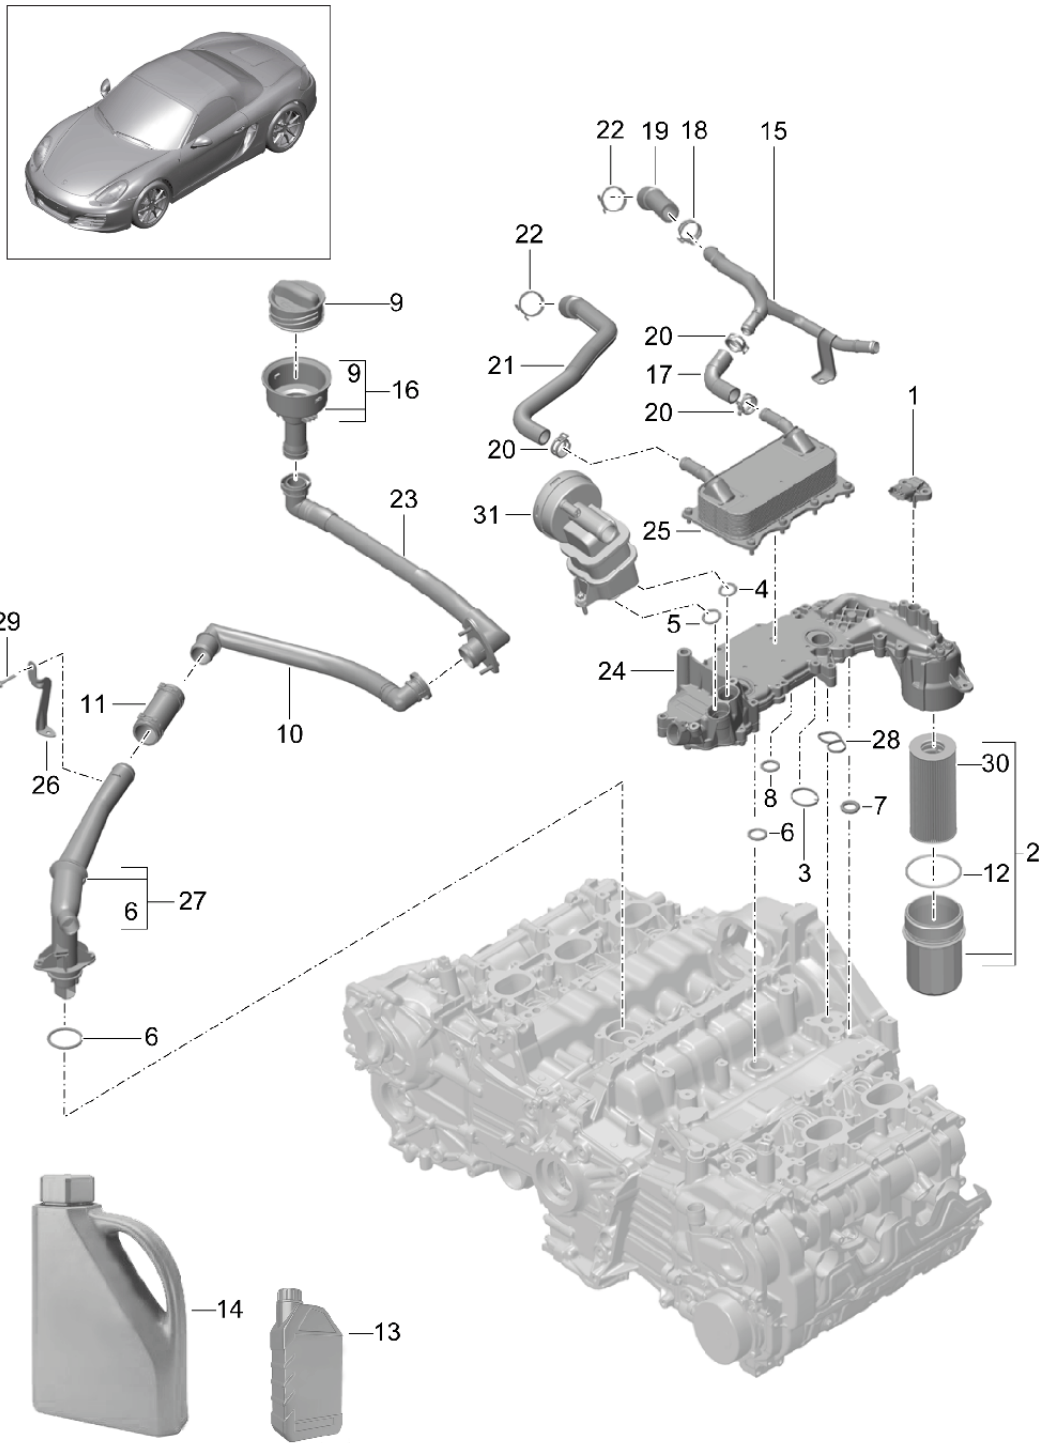

Model: 981-13

Model life 2012>>2016

Model: 981-13 Model life 2012>>2016

Pos	Part Number	Description	Remark	Qty	Model
1	948 606 213 00	Engine lubrication Oil pressure sender		1	
2	9A1 107 024 00	Oil filter set (complete)		1	
3	948 107 175 00	Seal heat exchanger		2	
4	999 707 634 40	O-ring oil separator 18,50 X 4,00		1	
5	999 707 635 40	O-ring oil separator 21,00 X 4,00		1	
6	999 707 348 40	O-ring Filler tube 42,00 X 4,00		1	
7	999 707 594 40	O-ring Oil-conducting housing 11,00 X 4,00		1	
8	999 707 595 40	O-ring Oil-conducting housing 20,00 X 4,00		1	
9	981 107 035 03	End cap engine oil Discontinued part		1	
9	981 107 035 04	End cap engine oil Discontinued part		1	
9	981 107 035 05	End cap engine oil		1	
9	981 107 035 06	End cap engine oil		1	
10	981 107 264 00	Filler tube engine oil Discontinued part		1	
10	981 107 264 01	Filler tube engine oil		1	
11	981 107 274 00	Hose Oil inlet		1	
12	996 107 313 51	seal ring oil filter		1	
13	000 043 301 19	engine oil EXXON MOBIL 1 0W-40 1 LITER Container		X	
14	000 043 301 21	Information available engine oil EXXON MOBIL 1 0W-40 20 LITER Container		X	
15	9A1 106 669 01	Information available return line heat exchanger		1	
15	9A1 106 669 02	Discontinued part return line heat exchanger		1	
16	981 107 160 04	Filler tube engine oil		1	
17	9A1 106 667 00	return line heat exchanger		1	
18	999 512 659 09	Hose clamp B 28 X 12		1	
19	9A1 106 665 00	return line		1	
20	999 512 656 09	Hose clamp		3