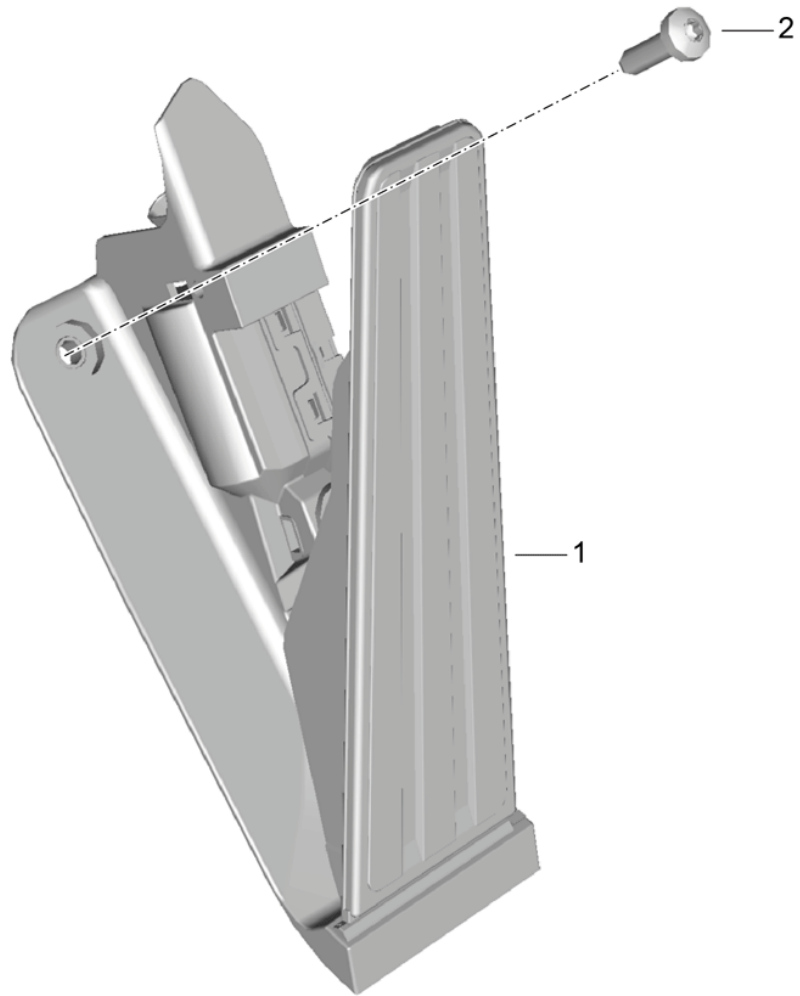

Model: 981-13

Model life 2012>>2016