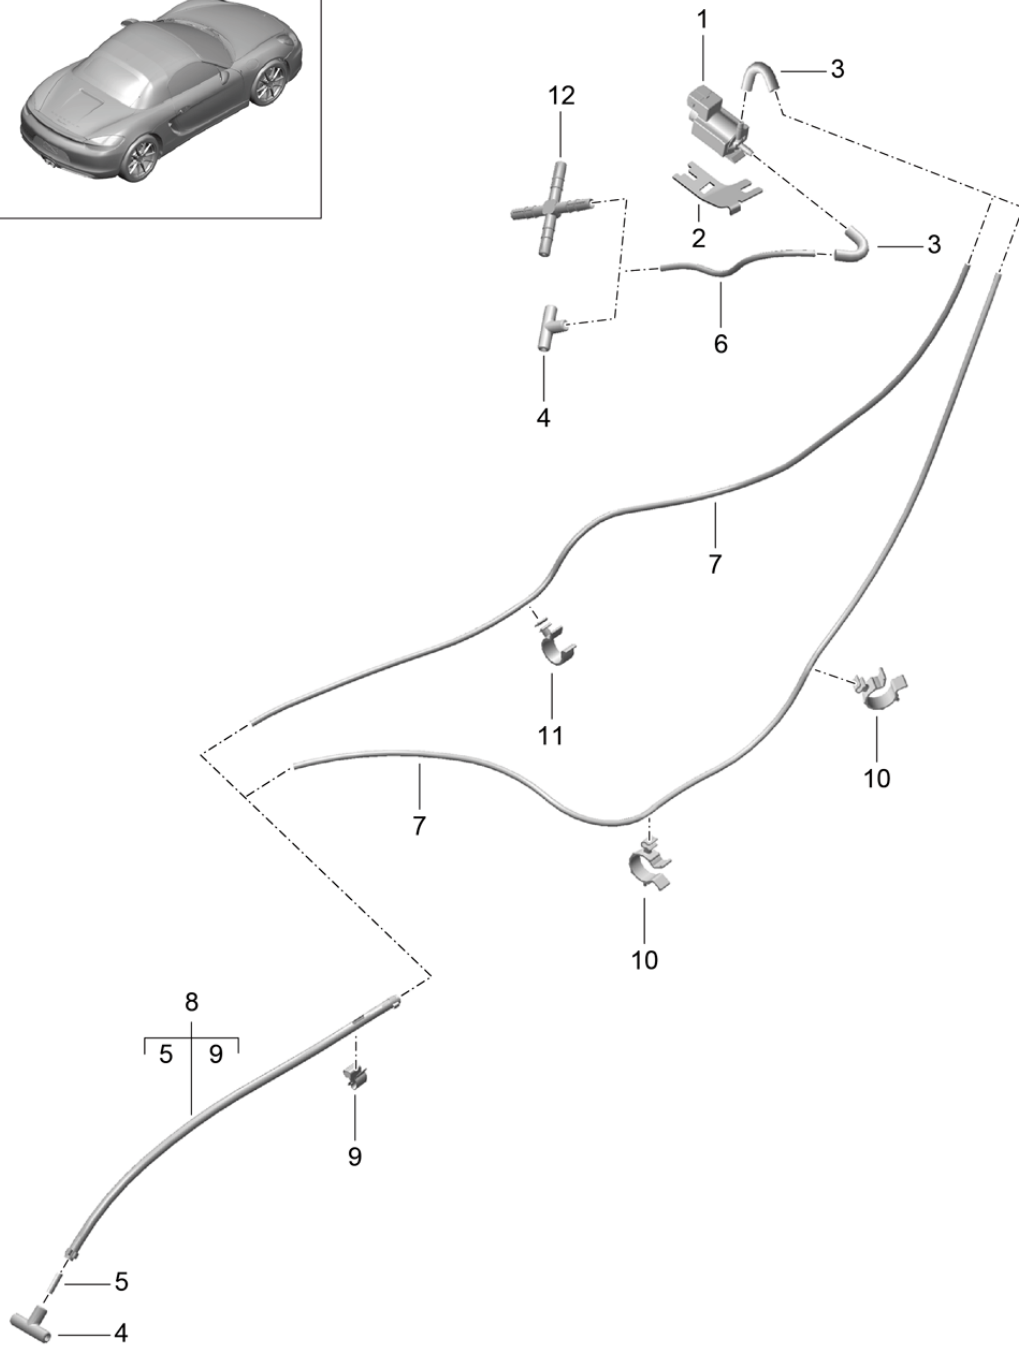

Model: 981-13

Model life 2012>>2016

Model: 981-13

Model life 2012>>2016

Pos	Part Number	Description	Remark	Qty	Model
		exhaust system Sport Control			PR:XLF
1	7PP 906 270	Change-over valve		1	
2	981 111 989 00	Bracket Change-over valve		1	PR:XLF,-155
(2)	981 110 320 00	Retainer for exhaust system Change-over valve		1	PR:009,155
-	032 972 821	Clip		1	PR:009,155
-	900 385 041 01	Torx screw Bracket BM 6 X 12		1	PR:009,155
3	928 574 717 05	Molded hose		2	PR:XLF
3	928 574 717 07	Molded hose No longer use the part here		2	PR:XLF
3	9P1 129 487	Molded hose		2	PR:XLF
3	928 574 717 07	Molded hose No longer use the part here		2	PR:009,155
3	9P1 129 487	Molded hose		2	PR:009,155
4	06E 133 794	t-piece		1	PR:480
4	06E 133 794	t-piece		1	PR:250
-	900 918 005 40	Pipe Vacuum line 5,0 X 1,0		X	
5		Vacuum line L = 40MM Not Use		1	
6		Vacuum line L = 225mm		1	
7		Vacuum line L = 900MM Not Use		1	PR:480
7		Vacuum line L = 755mm		1	PR:480
7		Vacuum line L = 810MM Not Use		1	PR:250
7		Vacuum line L = 600mm		1	PR:250
(8)	981 111 049 00	Vacuum line L = 590MM	steel	1	
(8)	981 111 049 01	Vacuum line L = 590MM No longer use the part here	steel	1	
9	3D0 971 939 B	cable terminal 6,00 - 9,00		1	
10	999 507 206 40	Bracket 4,30 / 23,00		2	PR:480
11	N 102 810 02	Bracket 4,30 / 20,00		1	PR:250
12	928 573 729 05	Distributor Fourfold		1	PR:250
(12)	928 573 727 05	Distributor Triple		1	PR:480
-	N 020 904 4	Cable ties		X