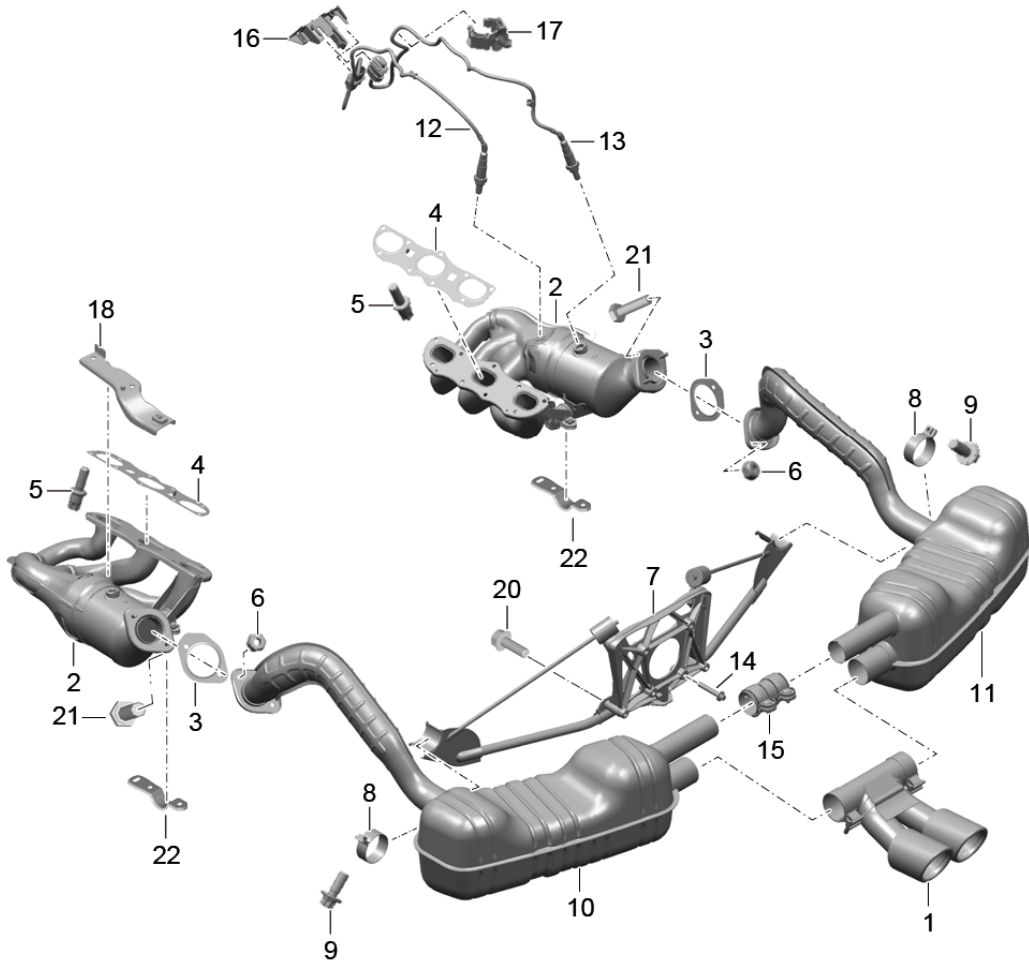

Model: 981-13

Model life 2012>>2016

Pos	Part Number	Description	Remark	Qty	Model
1	991 201 221 00	Activated charcoal container Activated charcoal container Discontinued part		1	PR:-664
1	991 201 221 02	Activated charcoal container		1	PR:-664
3	900 378 115 01	Hexagon bolt M 6 x 35		1	
4	991 201 251 00	Breather line Fuel tank		1	PR:098,-664
(4)	991 201 251 02	Breather line Fuel tank		1	PR:099
(4)	991 201 251 04	D >> - MJ 2013 Breather line Fuel tank D - MJ 2014>>		1	PR:099
5	991 201 361 00	Purge-air line Activated charcoal container		1	PR:098,-664
(5)	991 201 361 02	Purge-air line Activated charcoal container Discontinued part		1	PR:099
(5)	991 201 361 05	Purge-air line Activated charcoal container		1	PR:099
8	999 507 280 40	Cable holder 16,0		1	PR:099

Model: 981-13

Model life 2012>>2016