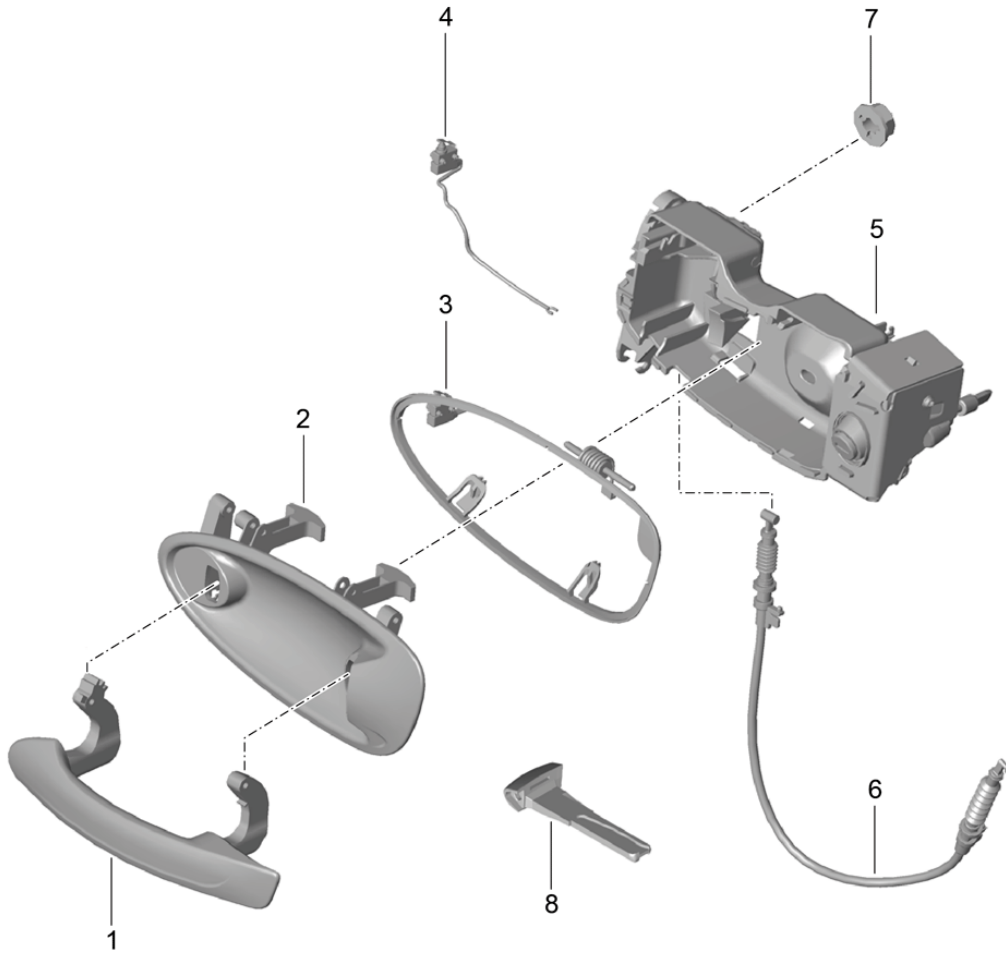

Model: 981-13

Model life 2012>>2016

Model: 981-13 Model life 2012>>2016

Pos	Part Number	Description	Remark	Qty	Model
1	991 537 613 02	Door handle Door handle Basic primed	left	1	
(1)	991 537 614 02	Door handle Basic primed	right	1	
1	991 537 613 03	Door handle 'Keyless Entry (KESSY)' primed	left	1	PR:625
(1)	991 537 614 03	Door handle 'Keyless Entry (KESSY)' primed	right	1	PR:625
2	981 537 645 02	Handle liner primed	left	1	
(2)	981 537 646 02	Handle liner primed	right	1	
3	981 537 445 01	Assembly kit	left	1	
(3)	981 537 446 01	Assembly kit	right	1	
4	991 613 171 00	Micro switch Basic		1	
(4)	991 613 181 00	Micro switch 'Keyless Entry (KESSY)'		1	PR:625
5	981 538 911 02	Bracket Door handle, exterior	left lhd	1	PR:098
		with: Lock cylinders UND 1 ERSATZSCHLÜSSEL Vehicle Ident. No. Indicate			
(5)	981 537 064 01	Bracket Door handle, exterior Without lock cylinder	right lhd	1	PR:098
(5)	981 538 912 02	Bracket Door handle, exterior	right rhd	1	PR:099
		with: Lock cylinders And two spare keys Vehicle Ident. No. Indicate			
(5)	981 537 063 01	Bracket Door handle, exterior Without lock cylinder	left rhd	1	PR:099
6	991 537 419 00	Bowden cable		2	
7	900 380 015 01	Door handle, exterior Hexagon nut M 6		2	
8	958 538 916 00	emergency key with stipulated lock number State lock number		X	
9	991 537 723 01	Door handle 'Keyless Entry (KESSY)' strip primed D - MJ 2014>>	left	1	PR:625
(10)	991 537 724 01	Door handle 'Keyless Entry (KESSY)' strip primed D - MJ 2014>>	right	1	PR:625