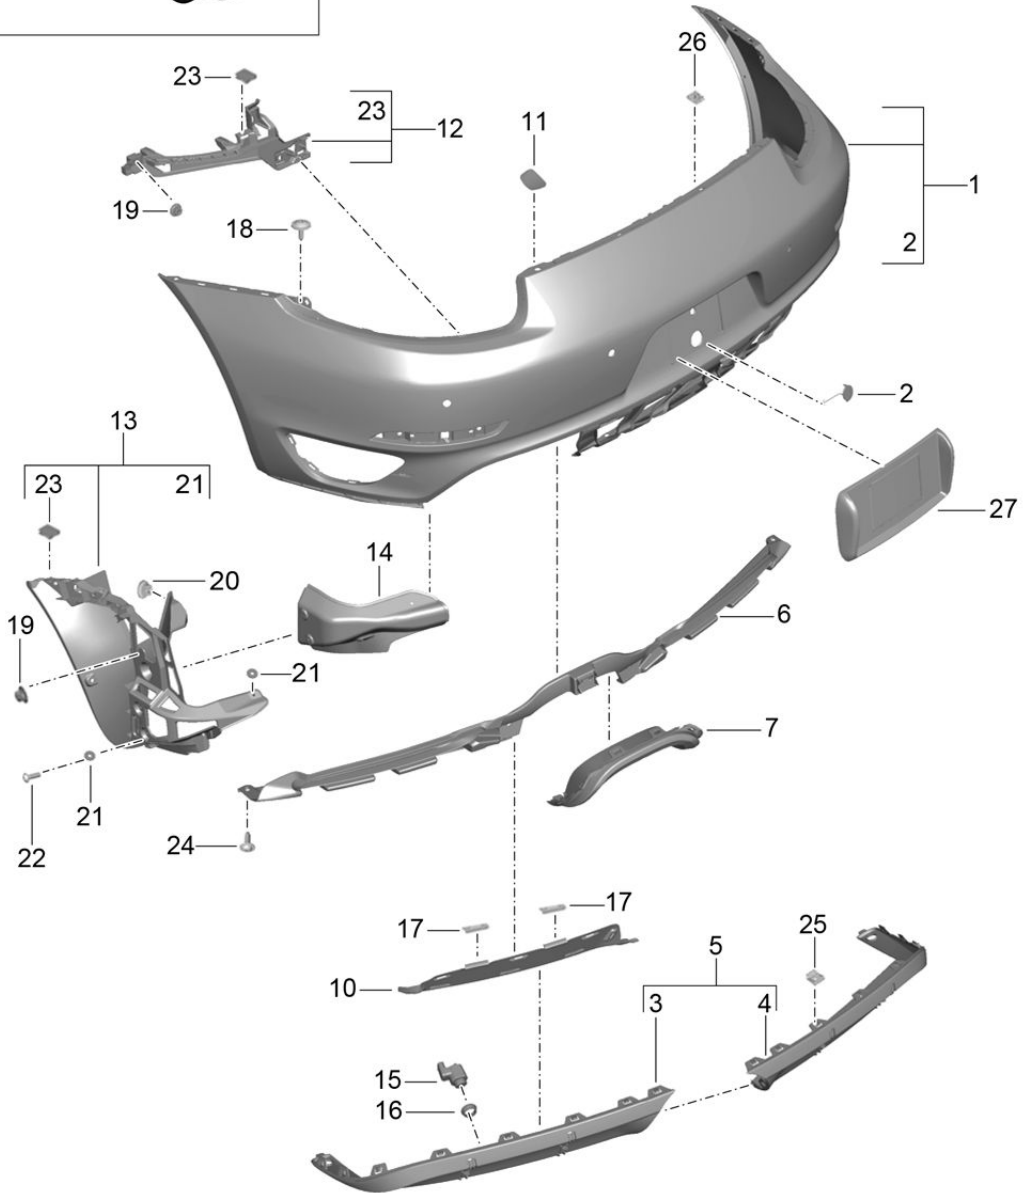

Model: 981-13

Model life 2012>>2016

Pos	Part Number	Description	Remark	Qty	Model
23	999 190 115 30	Pop rivet A 6,4X10,0		8	
24		Assembly kit Number plate		1	
		see illustration:	802-000		
26	981 505 020 22	Trim HINTEN comprising: POS 7+8	lower	1	PR:635,636
27	991 505 899 00	Bracket Camera		1	
	991 505 899 00 1E0	Black			
28	991 505 901 00	arm Camera		1	

Model: 981-13

Model life 2012>>2016