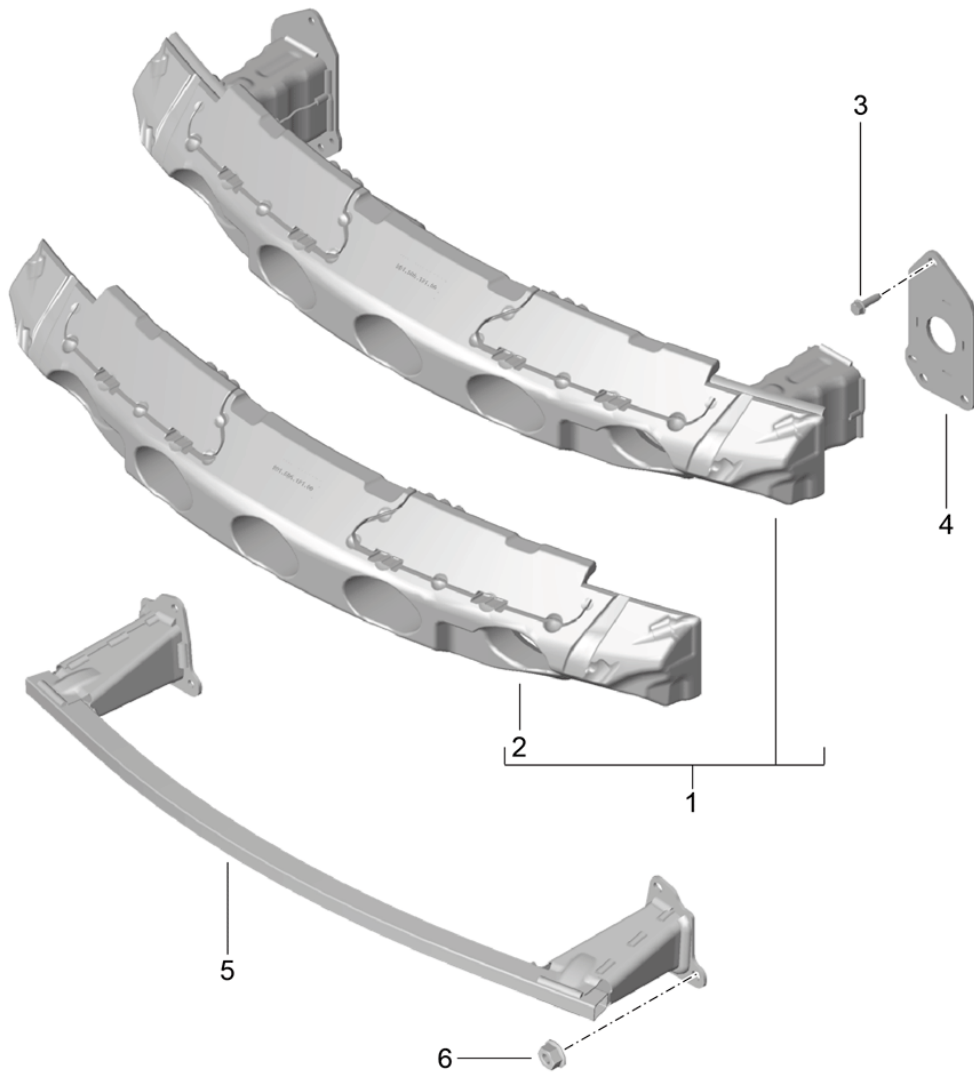

Model: 981-13

Model life 2012>>2016

Pos	Part Number	Description	Remark	Qty	Model
25	999 507 856 01	M6X20-SC panel nut		2	
26	999 507 309 02	M6 panel nut		2	
29		ST 4,8 Assembly kit Number plate		1	
		see illustration:	802-001		

Model: 981-13

Model life 2012>>2016