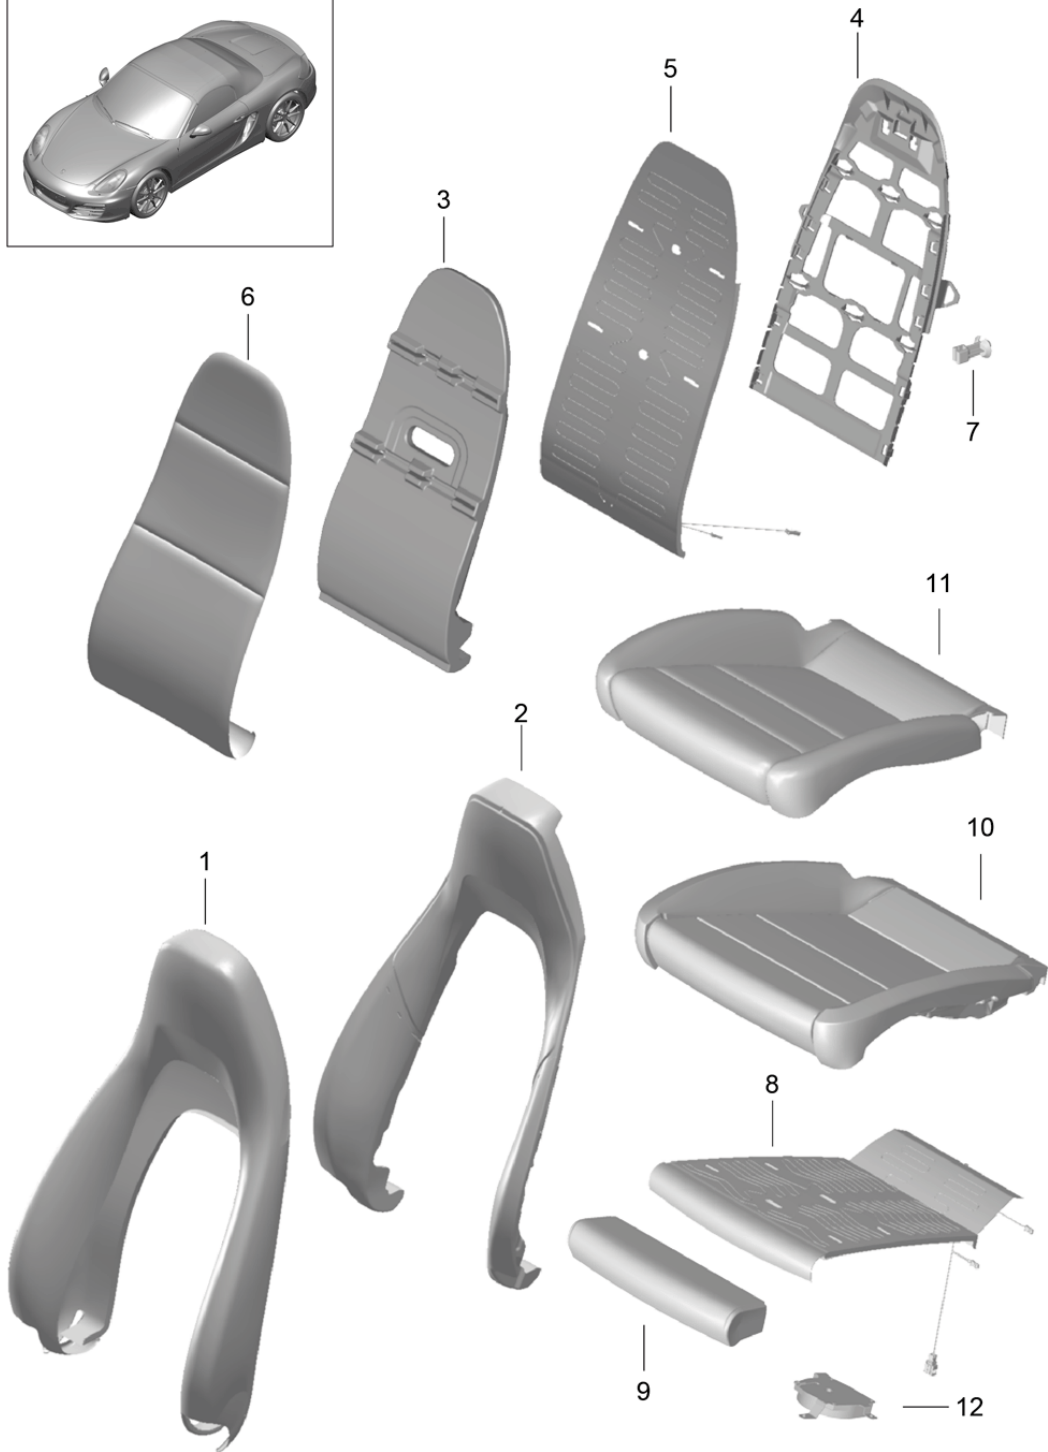

Model: 981-13

Model life 2012>>2016