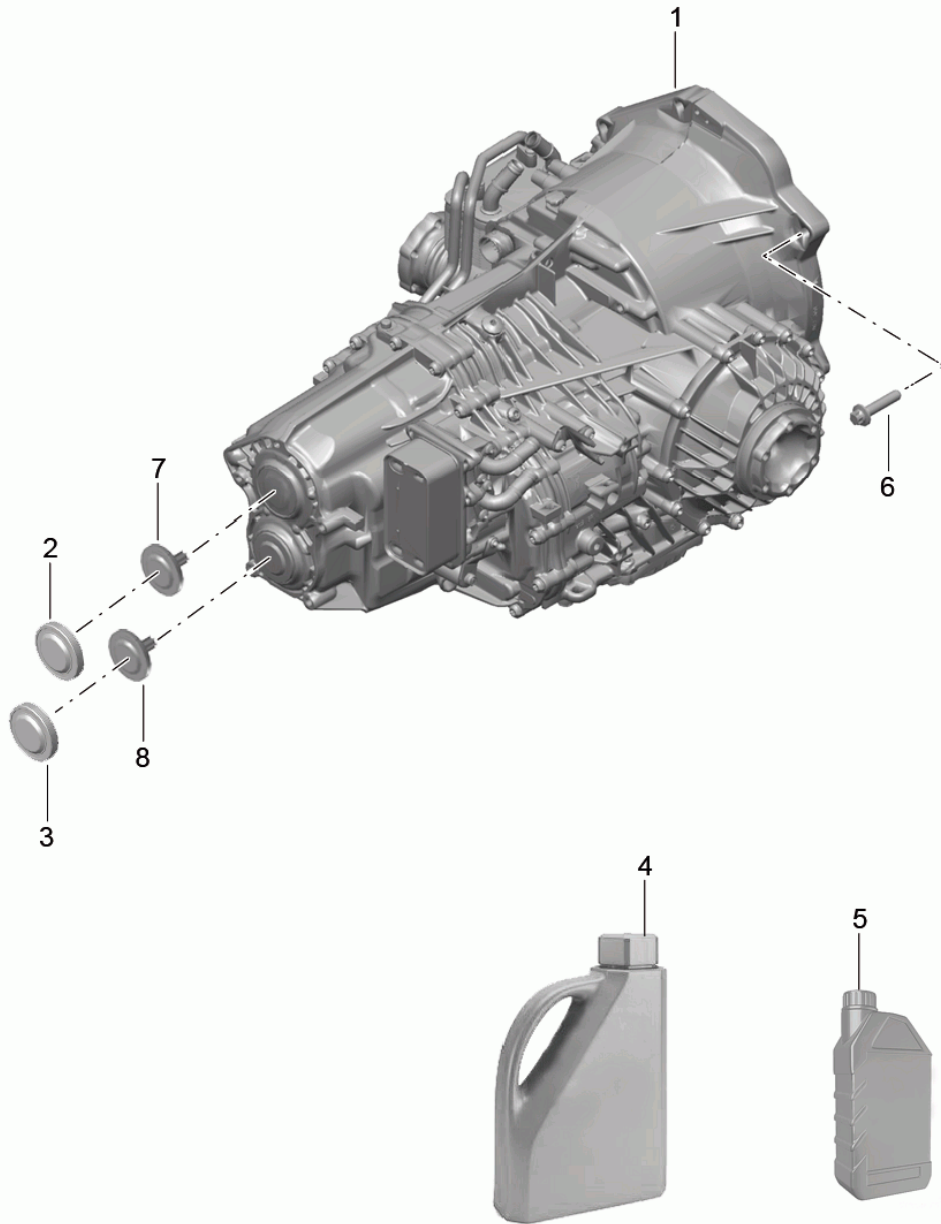

Model: 981-13

Model life 2012>>2016

Model: 981-13

Model life 2012>>2016

Pos	Part Number	Description	Remark	Qty	Model
		- PDK - Gearbox Replacement transmission Gearbox		1	CG205, CG225
1	9G2 300 011 05	Gearbox		1	CG205+ PR:219
1	9G2 300 011 AX	Gearbox		1	CG205+ PR:219
1	9G2 300 021 05	Gearbox		1	CG205+ PR:220
		with: limited slip differential			
1	9G2 300 021 AX	Gearbox		1	CG205+ PR:220
		with: limited slip differential			
1	9G2 300 011 25	Gearbox		1	CG225+ PR:219
1	9G2 300 011 BX	Gearbox		1	CG225+ PR:219
		- "CN. "			
1	9G2 300 021 25	Gearbox		1	CG225+ PR:220
		with: limited slip differential			
1	9G2 300 021 BX	Gearbox		1	CG225+ PR:220
		with: limited slip differential			
2	9G1 321 360 00	End cap	rear	1	
3	9G2 321 361 00	Gear housing	rear	1	
4	000 043 207 30	Transmission fluid Pentosin FFL 3 20 LTR. Container		X	
(4)	000 043 207 29	Transmission fluid Pentosin FFL 3 1 LTR. Container		X	
5	000 043 204 20	Transmission fluid 75 W 90 MOBILUBE PTX AUSGLEICHSGETRIEBE 20 LTR. Container		X	
6	999 385 009 01	Hexagon head bolt BM 12 X 1,5 X 55		5	
7	9G2 302 377 00	seal ring		1	
8	9G1 302 375 00	End cap seal ring End cap		1