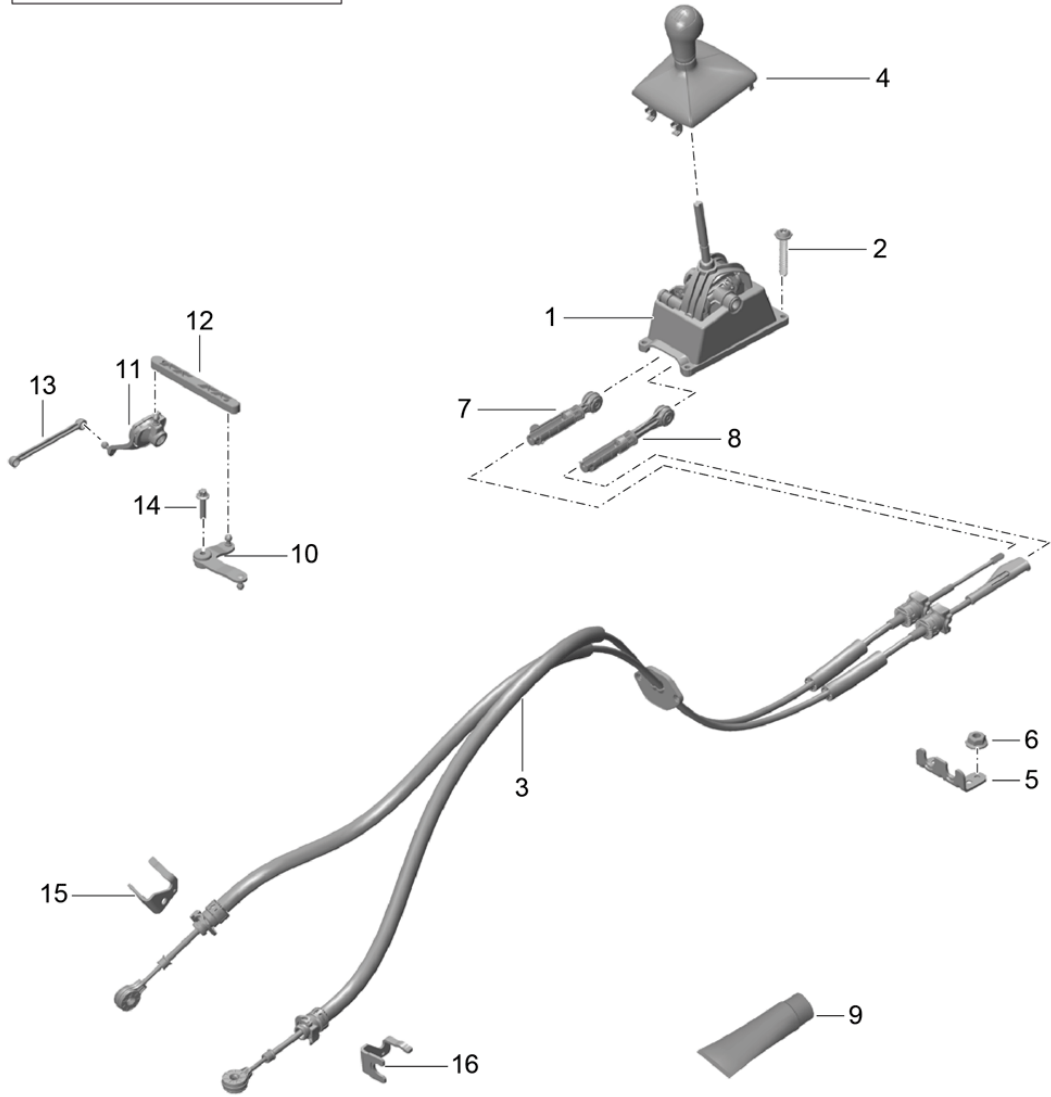

Model: 981-13

Model life 2012>>2016

Pos	Part Number	Description	Remark	Qty	Model
1	981 355 955 00	Hydraulic unit anti-locking brake syst. -abs- Control		1	
1	981 355 955 01	Hydraulic unit		1	
2	991 355 033 01	Bracket		1	
3	958 355 177 10	Stop buffer		3	
4	991 606 145 02	Sensor		1	
		Discontinued part			
(4)	991 606 145 03	Sensor		1	
5	999 073 556 01	Hexagon bolt		2	
		M 8 X 30			
6	900 378 346 01	Hexagon bolt		1	
		M 10 X 1 X 16			
7	991 355 135 01	Retainer, upper part	upper	1	
9	N 909 995 02	Hex collared bolt		1	
		AM 6 X 25			

Model: 981-13

Model life 2012>>2016