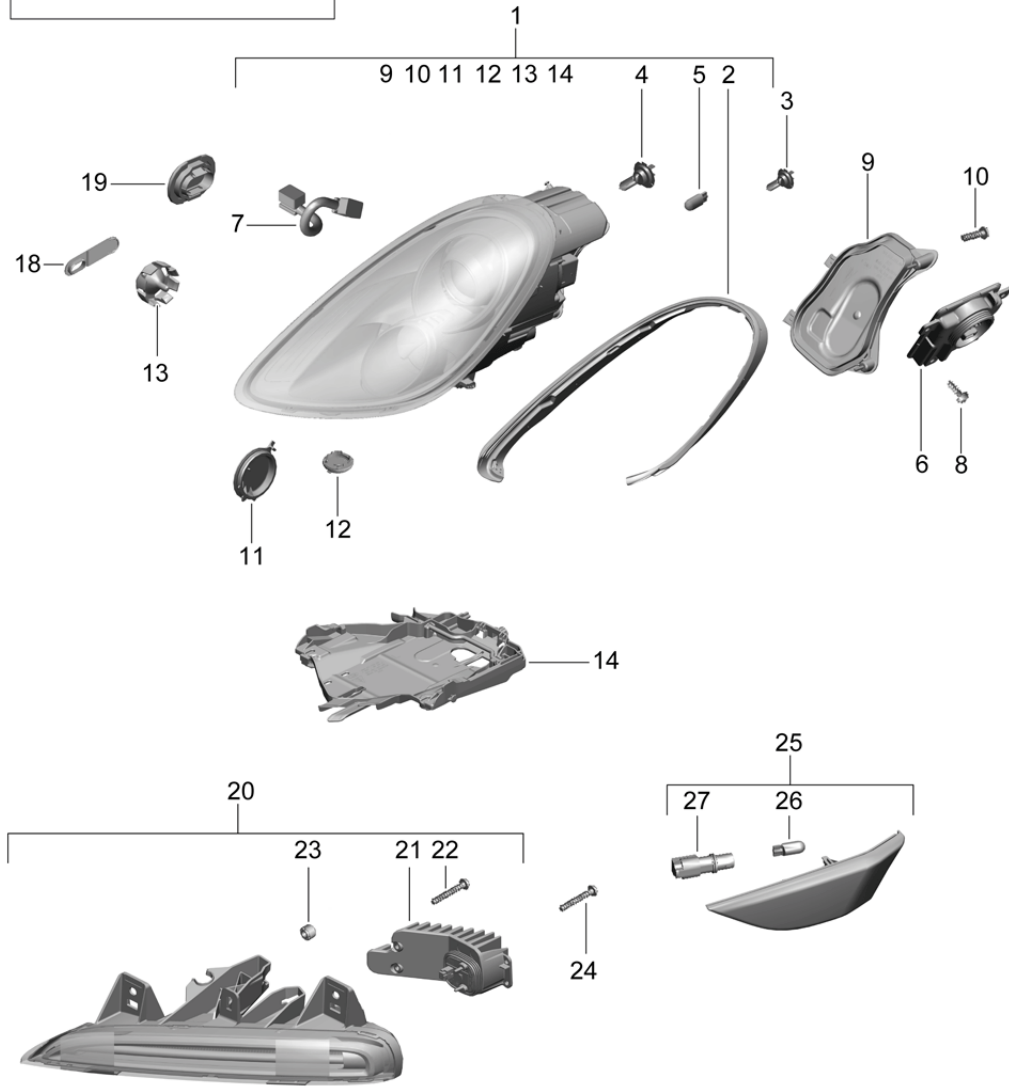

Model: 981-13

Model life 2012>>2016

Model: 981-13

Model life 2012>>2016

Pos	Part Number	Description	Remark	Qty	Model
-		Headlights Additional headlight Turn signal indicator side marker light Turn signal repeater Headlights			PR:601
		without:			
		Control unit			
(1)	981 631 221 04	Headlights	left	1	
(1)	981 631 222 04	Headlights	right	1	
(1)	981 631 223 04	Headlights	left	1	PR:492
(1)	981 631 224 04	Headlights	right	1	PR:492
2	981 631 315 00	Seal	left	1	
(2)	981 631 316 00	Seal	right	1	
3	999 631 071 90	Gas discharge lamp DLS		2	
4	999 631 133 91	Halogen bulb H 7		2	
5	999 631 305 90	bulb HY21W		2	
6	8K0 941 597 F	Control unit for gas discharge lamp		2	
7	981 631 323 00	Cable		2	
8	999 919 159 09	fillister hd. bolt 4,0 X 12,0		6	
9	981 631 311 00	Protective hood	left	1	
(9)	981 631 312 00	Protective hood	right	1	
10	991 631 377 00	Screw		8	
11	991 631 313 00	Protective hood High beam and Turn signal indicator ventilation valve		4	
12	997 631 267 01	ventilation valve		2	
14	981 631 201 00	Mounting for main beam headl.	left	1	
(14)	981 631 202 00	Mounting for main beam headl.	right	1	
18	993 631 170 03	Bungs		6	
-		Additional headlight			
20	981 631 151 03	Additional headlight	left	1	PR:605
(20)	981 631 152 03	Additional headlight	right	1	PR:605
21	981 631 251 00	LED module Position light		1	PR:605
(21)	981 631 252 00	LED module Position light		1	PR:605
22	997 631 297 00	Screw		4	
23	987 631 291 00	Cover cap		2	
24	999 919 246 01	fillister hd. bolt 6,0 X 18,0		6	
(25)	991 631 155 02	Turn signal repeater	left	1	
(25)	991 631 156 02	Turn signal repeater	right	1	
(26)	999 631 138 90	bulb 5 W yellow		2	
27	991 631 331 00	Bulb holder		2