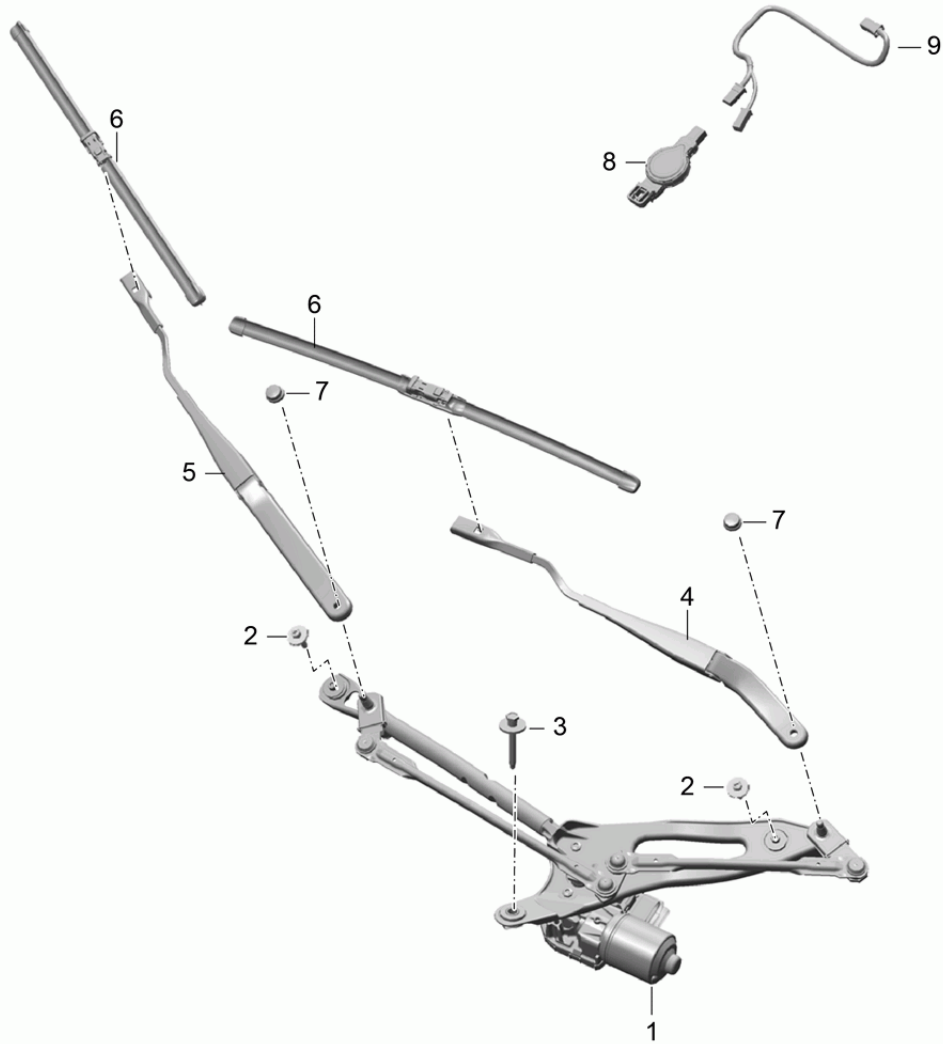

Model: 981-13

Model life 2012>>2016

Model: 981-13

Model life 2012>>2016

Pos	Part Number	Description	Remark	Qty	Model
1	991 628 035 04	Windscreen wiper system, compl Rain sensor Wiper motor	lhd	1	PR:098
		with:			
1	991 628 036 04	Crank drive Wiper motor	rhd	1	PR:099
		with:			
2	900 387 017 02	Crank drive Bolt with washer M 6 X 25 SC		2	
3	999 141 302 02	Bolt with washer M 8 X 60		1	
4	991 628 121 01	Wiper arm (drivers side)	lhd	1	PR:098
(4)	991 628 131 02	Wiper arm (passenger side)	rhd	1	PR:099
5	991 628 122 02	Wiper arm (passenger side)	lhd	1	PR:098
(5)	991 628 132 01	Wiper arm (drivers side)	rhd	1	PR:099
6	991 628 901 00	1 set: wiper blades (drivers side)	front LHD	1	PR:098
(6)	991 628 903 00	1 set: wiper blades (passenger side)	front RHD	1	PR:099
7	991 628 305 00	cap for wiper arm		2	
(7)	N 106 092 04	Hexagon collar nut Mount		2	
8	991 615 108 00	Wiper arm Rain sensor		1	
-	4E0 955 609	Gel foil for rain sensor (self-adhesive)		1	
9	991 612 691 00	Rain sensor Wire set		1	PR:-631,
-	981 610 119 00	Rain sensor Bracket Wire set Rain sensor		1	-632,-852