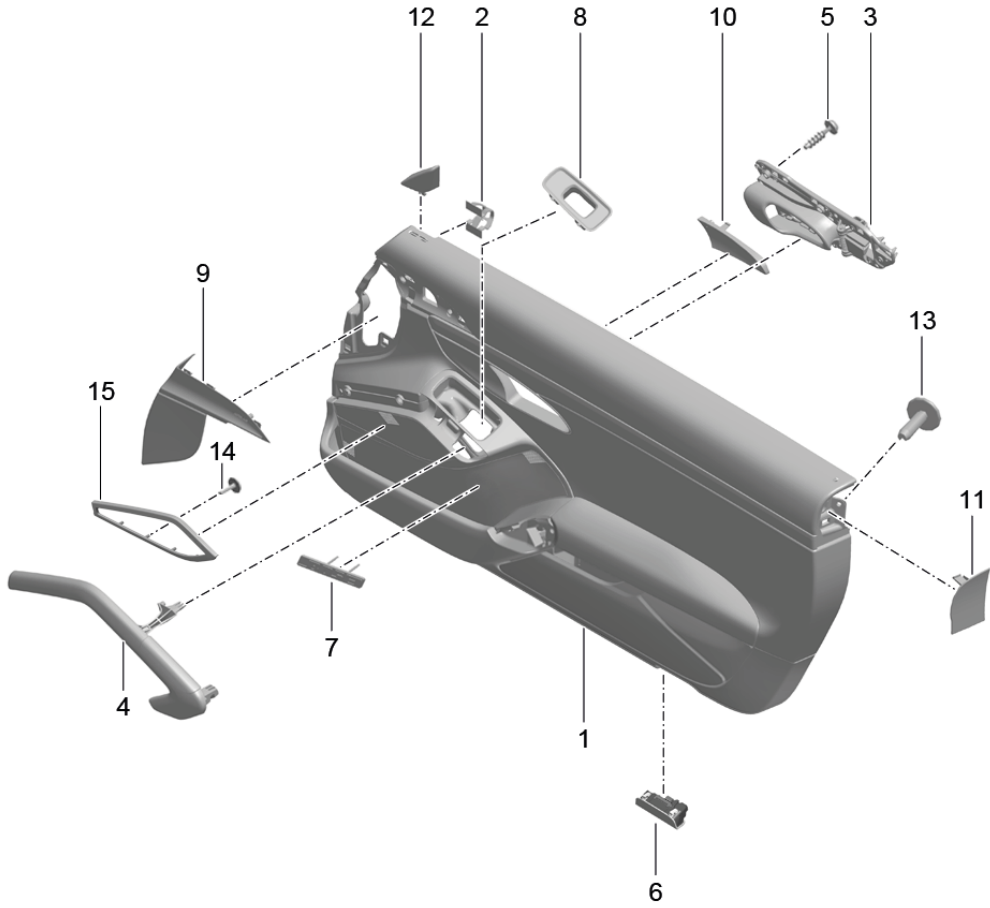

Model: 981-13

Model life 2012>>2016

Pos	Part Number	Description	Remark	Qty	Model
19	991 572 522 03	Fuel tank Foam part		1	
20	981 556 511 00	Fuel tank sound absorber for engine lid		1	PR:011
21	9P1 864 714	Foam part Console Fuel tank Firewall		1	
22	991 572 534 00	D - MJ 2014>> Foam part PDCC		1	PR:098

Model: 981-13

Model life 2012>>2016