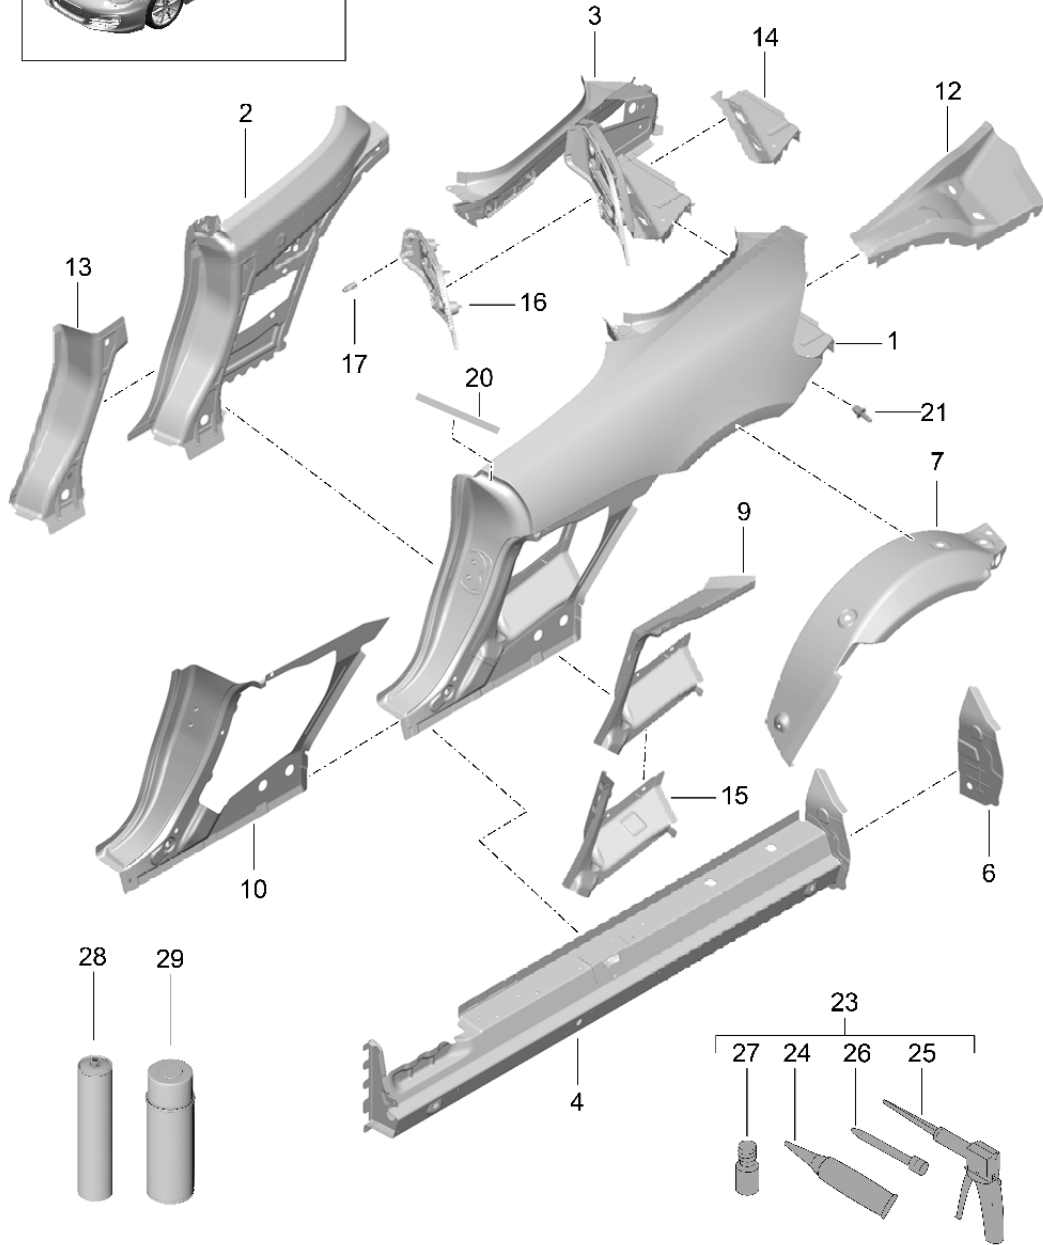

Model: 981-13

Model life 2012>>2016

Model: 981-13 Model life 2012>>2016

Pos	Part Number	Description	Remark	Qty	Model
1	981 503 961 02 981 503 961 02 GRV	Side part Side part primed	left	1	
(1)	981 503 962 02 981 503 962 02 GRV	Side part primed	also use: 000 043 206 30 right	1	
2	981 502 983 01 981 502 983 01 GRV	Side part primed	also use: 000 043 206 30 left front, inner	1	
(2)	981 502 984 01 981 502 984 01 GRV	Side part primed	also use: 000 043 206 30 right front, inner	1	
3	981 502 165 00 981 502 165 00 GRV	Sealing channel primed	also use: 000 043 206 30 left	1	
(3)	981 502 166 00 981 502 166 00 GRV	Sealing channel primed	also use: 000 043 206 30 right	1	
4	981 502 963 00 981 502 963 00 GRV	Reinforcement Sill A-pillar primed	also use: 000 043 206 30 left	1	
(4)	981 502 964 00 981 502 964 00 GRV	Reinforcement Sill A-pillar primed	also use: 000 043 206 30 right	1	
6	981 502 815 00 981 502 815 00 GRV	Connecting piece primed	also use: 000 043 206 30 left	1	
(6)	981 502 816 00 981 502 816 00 GRV	Wheel housing Connecting piece primed	right	1	
7	981 502 515 00 981 502 515 00 GRV	Wheel housing primed	left outer	1	
(7)	981 502 516 00 981 502 516 00 GRV	Wheel housing primed	also use: 000 043 206 30 right outer	1	
9	981 502 961 00 981 502 961 00 GRV	Reinforcement for side panel primed	also use: 000 043 206 30 left	1	
(9)	981 502 962 00 981 502 962 00 GRV	Side part Reinforcement for side panel primed	right	1	
10	981 503 967 00 981 503 967 00 GRV	Sectional part - side panel primed	left	1	
(10)	981 503 968 00 981 503 968 00 GRV	Sub-part Sectional part - side panel primed	also use: 000 043 206 30 right	1	
12	981 502 105 00 981 502 105 00 GRV	Side part primed	also use: 000 043 206 30 left rear, inner	1	
(12)	981 502 106 00 981 502 106 00 GRV	Side part primed	right rear, inner	1	
13	981 502 531 01 981 502 531 01 GRV	B-pillar primed	left outer	1