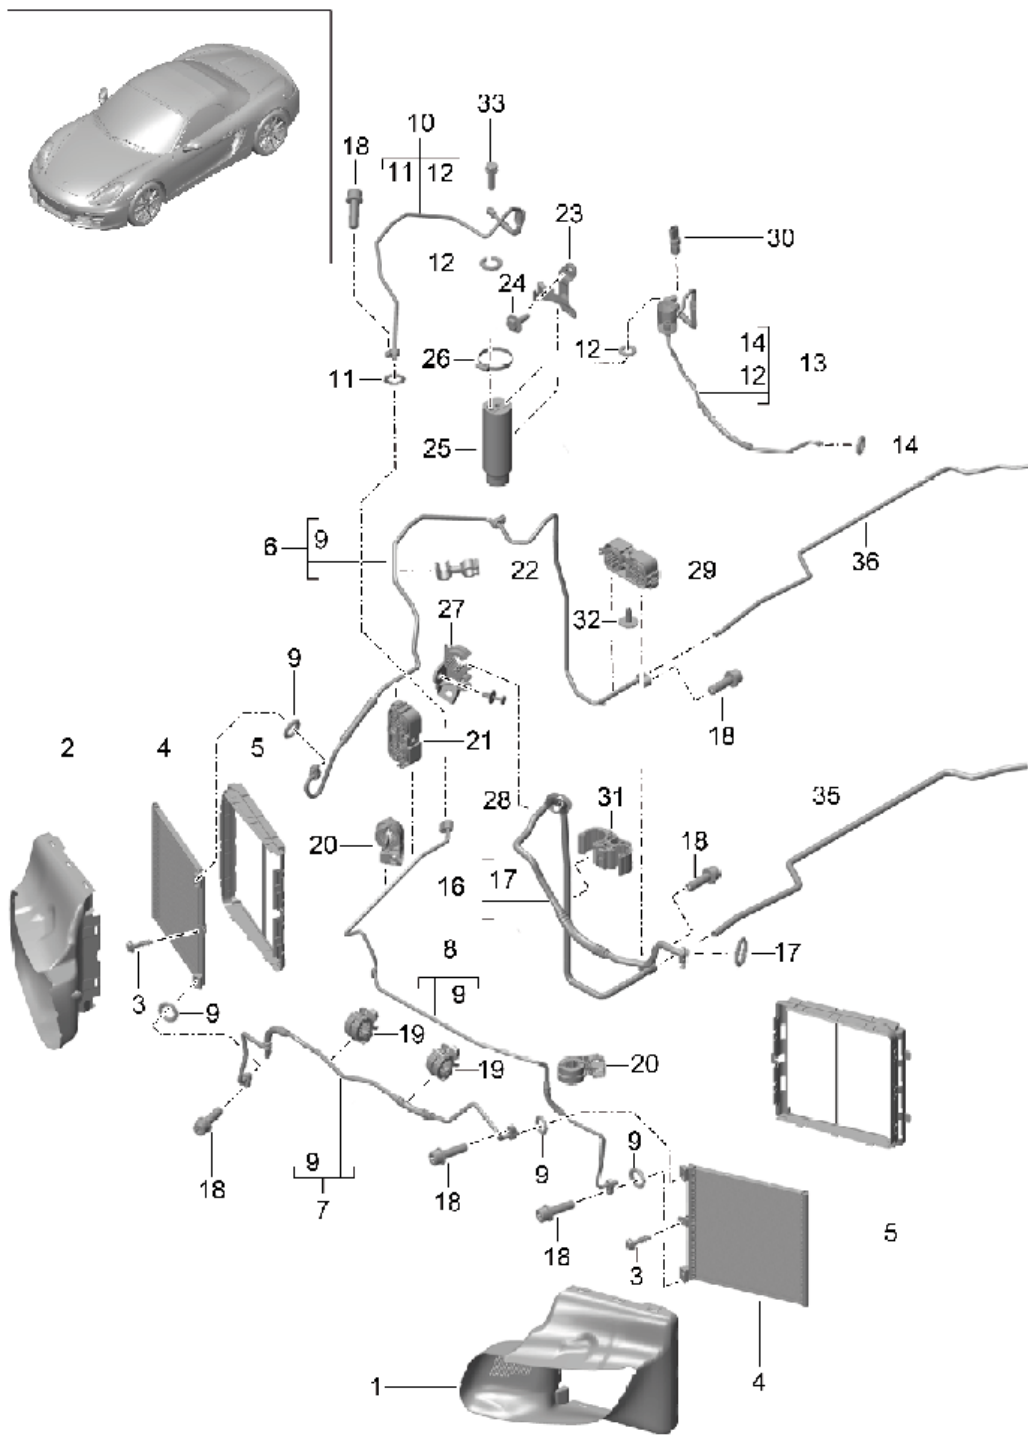

Model: 981-13

Model life 2012>>2016

Pos	Part Number	Description	Remark	Qty	Model
1	9A1 126 011 05	Compressor		1	
(1)	9A1 126 011 AX	Air conditioning Compressor		1	
2	900 385 134 01	Compressor Replacement parts		1	
3	900 385 102 01	Hexagon head bolt M8x170		1	
4		Torx screw M8x90		2	
5		suction line see illustration, item:	813-025,4	1	
6	N 104 144 02	Pressure line see illustration, item:	813-025,5	1	
7	000 043 200 04	Socket head bolt with hexagon socket head M 8X28-U		2	
		Compressor oil 250 ML		1	

Model: 981-13

Model life 2012>>2016