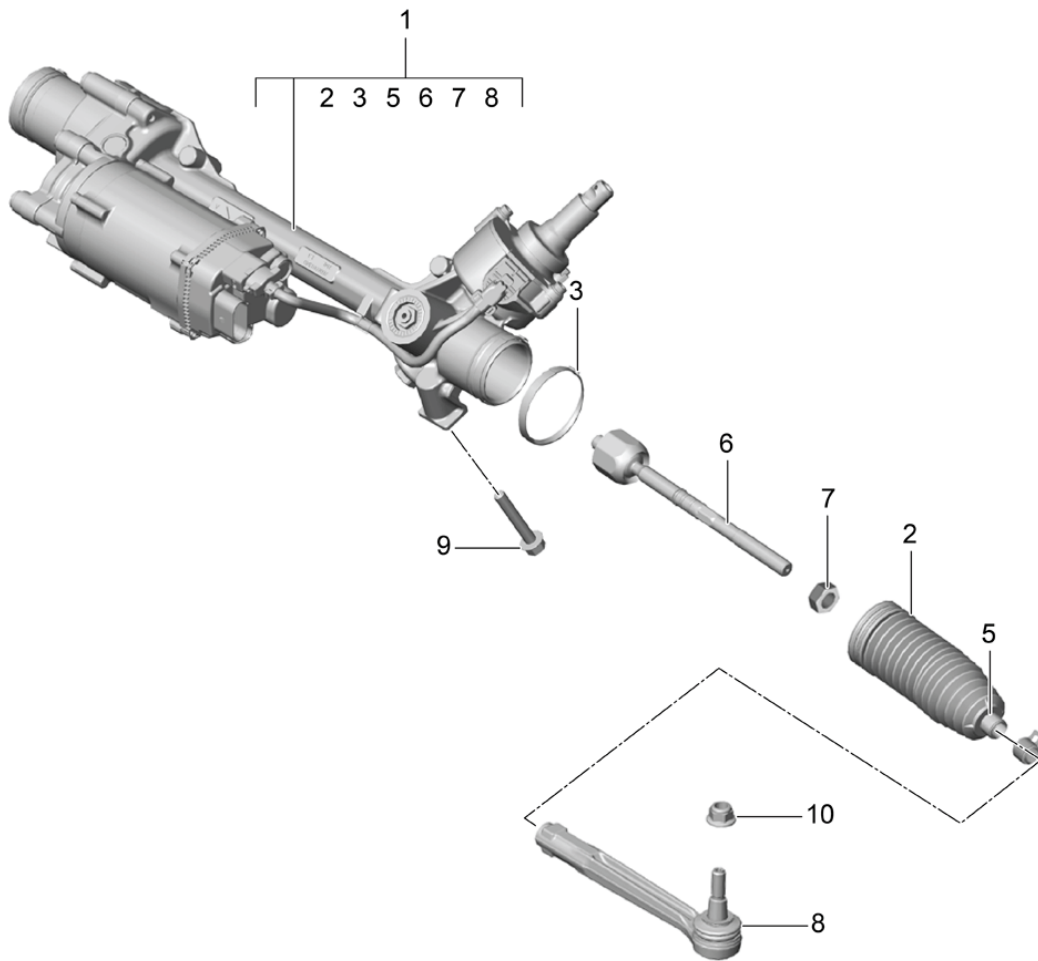

Model: 981-13

Model life 2012>>2016