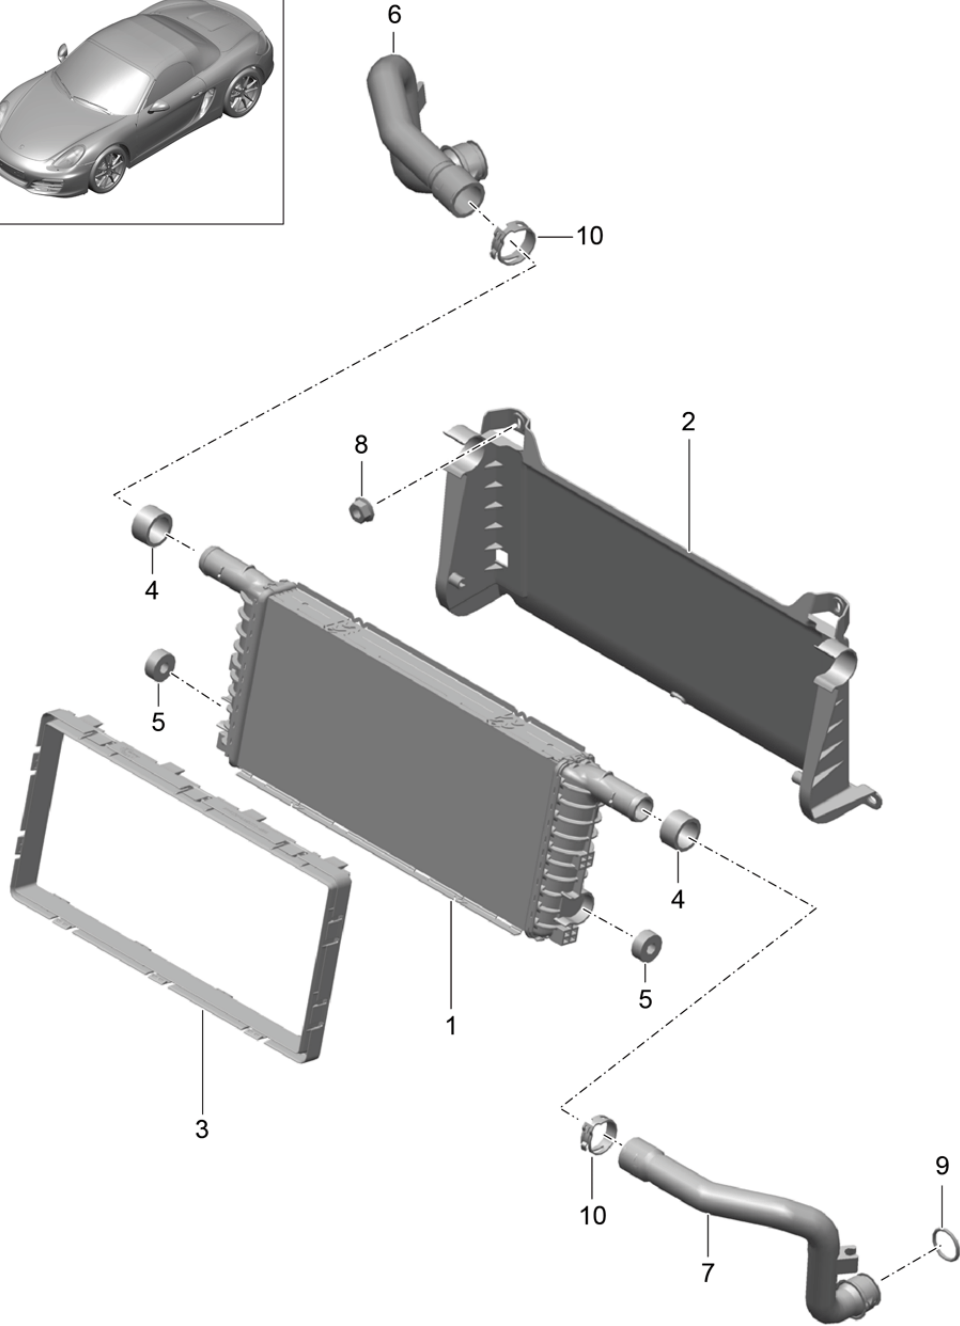

Model: 981-13

Model life 2012>>2016

Pos	Part Number	Description	Remark	Qty	Model
27	999 072 048 01	Hexagon bolt M 8 X 25		4	
28	991 106 765 02	Breather line	left	1	
(28)	991 106 766 02	Breather line	right	1	
29	999 919 306 01	Screw Use		4	
		with: 991.106.755.03			

Model: 981-13

Model life 2012>>2016