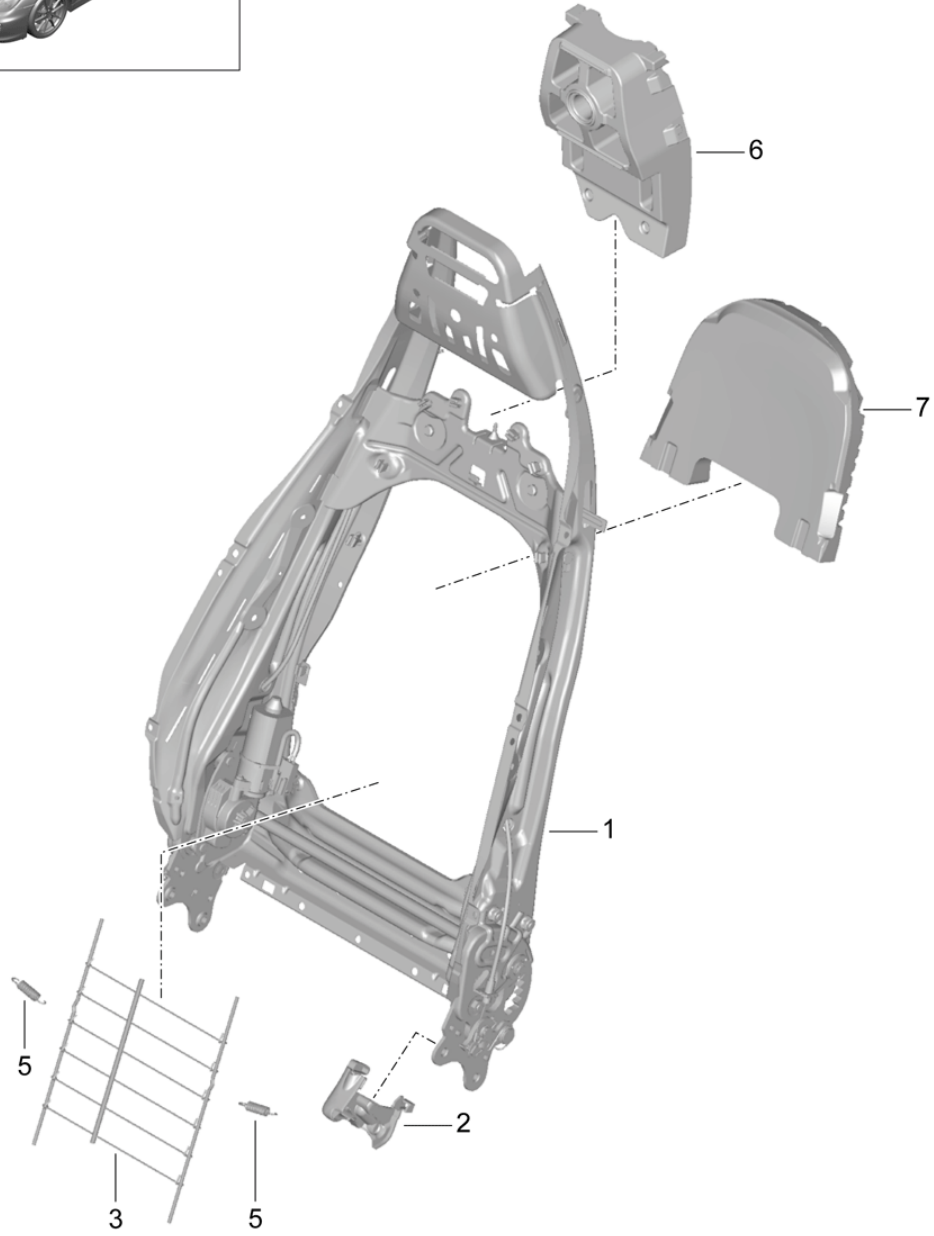

Model: 981-13 Model life 2012>>2016

Pos	Part Number	Description	Remark	Qty	Model
1	981 521 303 00	Backrest shell sports seat Accessories D - MJ 2012>>	left	1	PR:313,321
(1)	981 521 303 00 1E0 981 521 304 00	Black Backrest shell sports seat D - MJ 2012>>	right	1	PR:314,322
2	981 521 304 00 1E0 991 521 373 00	Black Coat hook Backrest shell D - MJ 2012>>		1	PR:313,314, 321,322
3	991 521 373 00 D20 991 521 623 00	silver grey metallic Actuator button lever for folding backrest D - MJ 2012>>	left	1	PR:313,314, 317,318,321, 322,323,324
(3)	991 521 623 00 V08 991 521 624 00	Galvano silver Actuator button lever for folding backrest D - MJ 2012>>	right	1	PR:313,314, 317,318,321, 322,323,324
4	991 521 624 00 V08 991 521 621 00	Galvano silver Rosette Actuator button lever for folding backrest D - MJ 2012>>	left	1	PR:313,314, 321,322
(4)	991 521 621 00 D20 991 521 622 00	silver grey metallic Rosette Actuator button lever for folding backrest D - MJ 2012>>	right	1	PR:313,314, 321,322
5	991 521 622 00 D20 997 624 337 00	silver grey metallic Electric motor backrest D - MJ 2012>>		1	PR:313,314, 317,318,321, 322,323,324, 541
6	997 521 733 00	Air guide channel backrest D - MJ 2012>>		1	PR:313,314, 317,318,321, 322,323,324, 541

Model: 981-13

Model life 2012>>2016