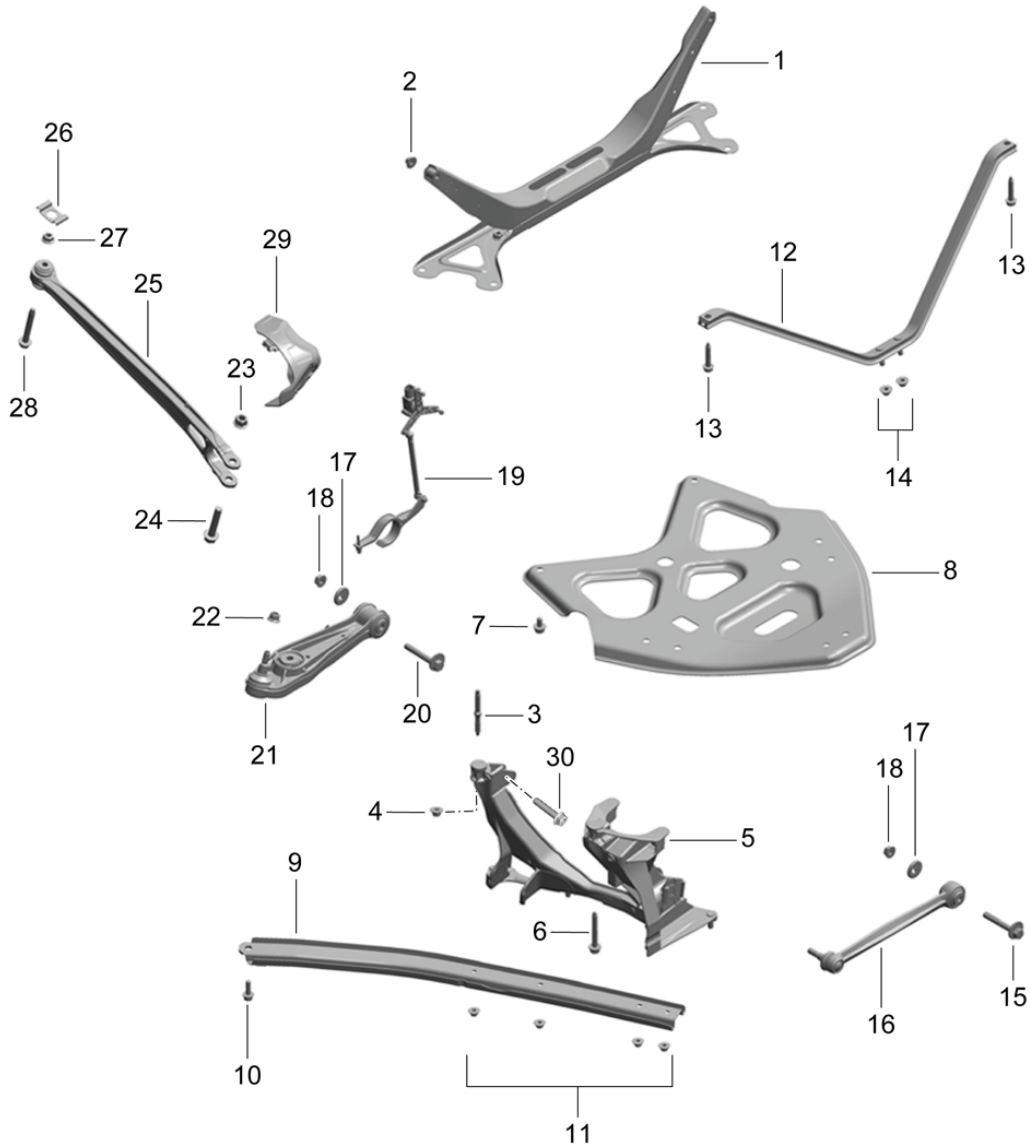

Model: 981-13

Model life 2012>>2016

Model: 981-13 Model life 2012>>2016

Pos	Part Number	Description	Remark	Qty	Model
1	981 331 071 04	Rear axle Side part Carrier Guide Cross member		1	
1	981 331 071 10	Discontinued part Cross member		1	
2	999 076 053 01	Hexagon nut M 10		2	
2	PAF 008 868	Hexagon nut M 10		2	
3	999 061 120 01	Threaded pin		2	
4	999 076 053 01	Hexagon nut M 10		2	
5	981 331 051 05	Side part Discontinued part	left	1	
(5)	981 331 051 06	Side part	left	1	
(5)	981 331 052 05	Side part Discontinued part	right	1	
(5)	981 331 052 06	Side part	right	1	
-	986 331 351 01	Clip		4	
6	999 072 843 01	Bolt with washer M 10 X 80 PA		2	
7	999 072 844 01	Bolt with washer M 10 X 20		2	
8	981 331 261 02	Bracket		1	
9	981 331 131 04	Brace Discontinued part	left	1	
9	981 331 131 05	Brace Discontinued part	left	1	
9	981 331 131 06	Brace	left	1	
(9)	981 331 132 04	Brace Discontinued part	right	1	
(9)	981 331 132 05	Brace Discontinued part	right	1	
(9)	981 331 132 06	Brace	right	1	
10	999 072 840 01	Hexagon bolt AM 10 X 35		2	
11	999 076 053 01	Hexagon nut M 10		8	
11	PAF 008 868	Hexagon nut M 10		8	
12	981 331 093 01	Brace		1	
13	999 072 837 01	Hexagon bolt M 10 X 55		2	
14	999 076 053 01	Hexagon nut M 10		2	
14	PAF 008 868	Hexagon nut M 10		2	
15	997 331 217 02	Eccentric bolt		2	
16	981 331 045 01	Track rod Discontinued part		2	
16	981 331 045 02	Track rod D - MJ 2014>>		2	
-	999 084 449 09	Locknut M 12 X 1,5		2	
17	996 331 219 00	eccentric washer		4	
18	999 084 445 01	Locknut M 12 X 1,5		4	
19	981 333 021 00	Level sensor	left	1	
(19)	981 333 022 00	Level sensor	right	1	
20	997 331 217 03	Eccentric bolt		2	
21	981 331 053 00	Wishbone		2