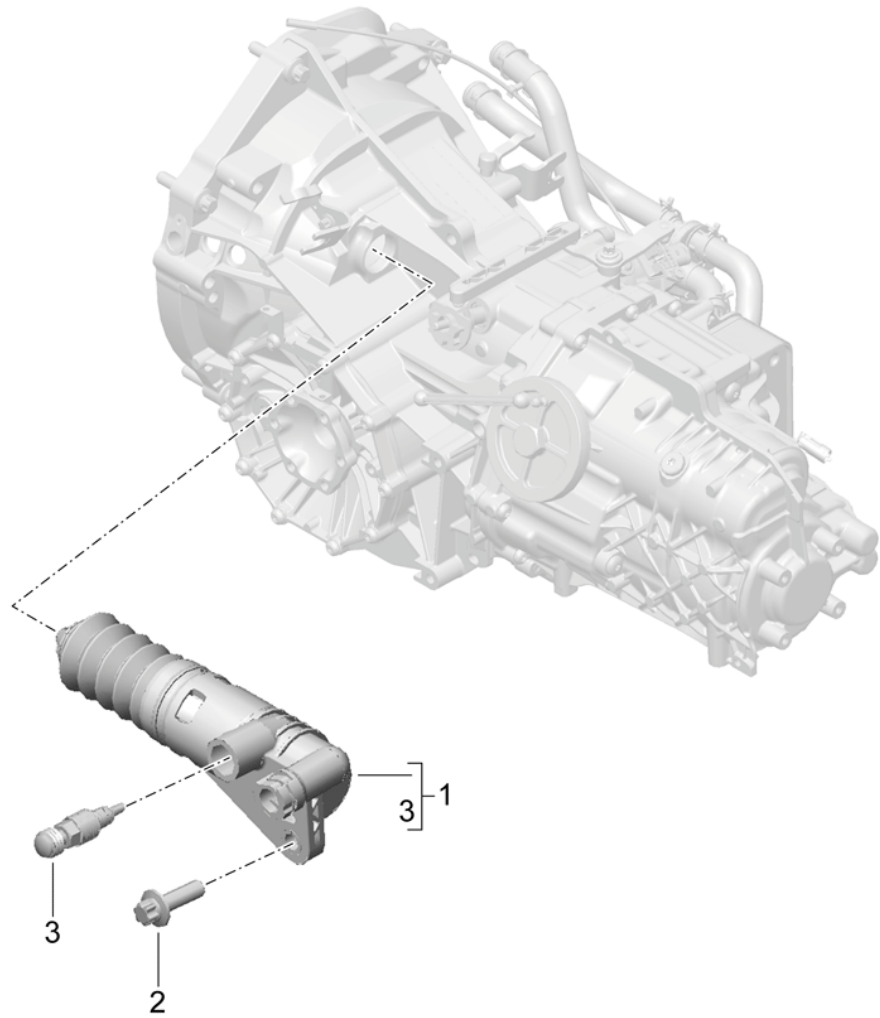

Model: 981-13

Model life 2012>>2016

Model: 981-13

Model life 2012>>2016

Pos	Part Number	Description	Remark	Qty	Model
1	9G2 116 237 00	Clutch release		1	G8100, G8120
2	900 385 098 01	Clutch slave cylinder Slave cylinder		1	
3		Torx screw BM 8 X 25 breather assy. To Use Clutch slave cylinder		1