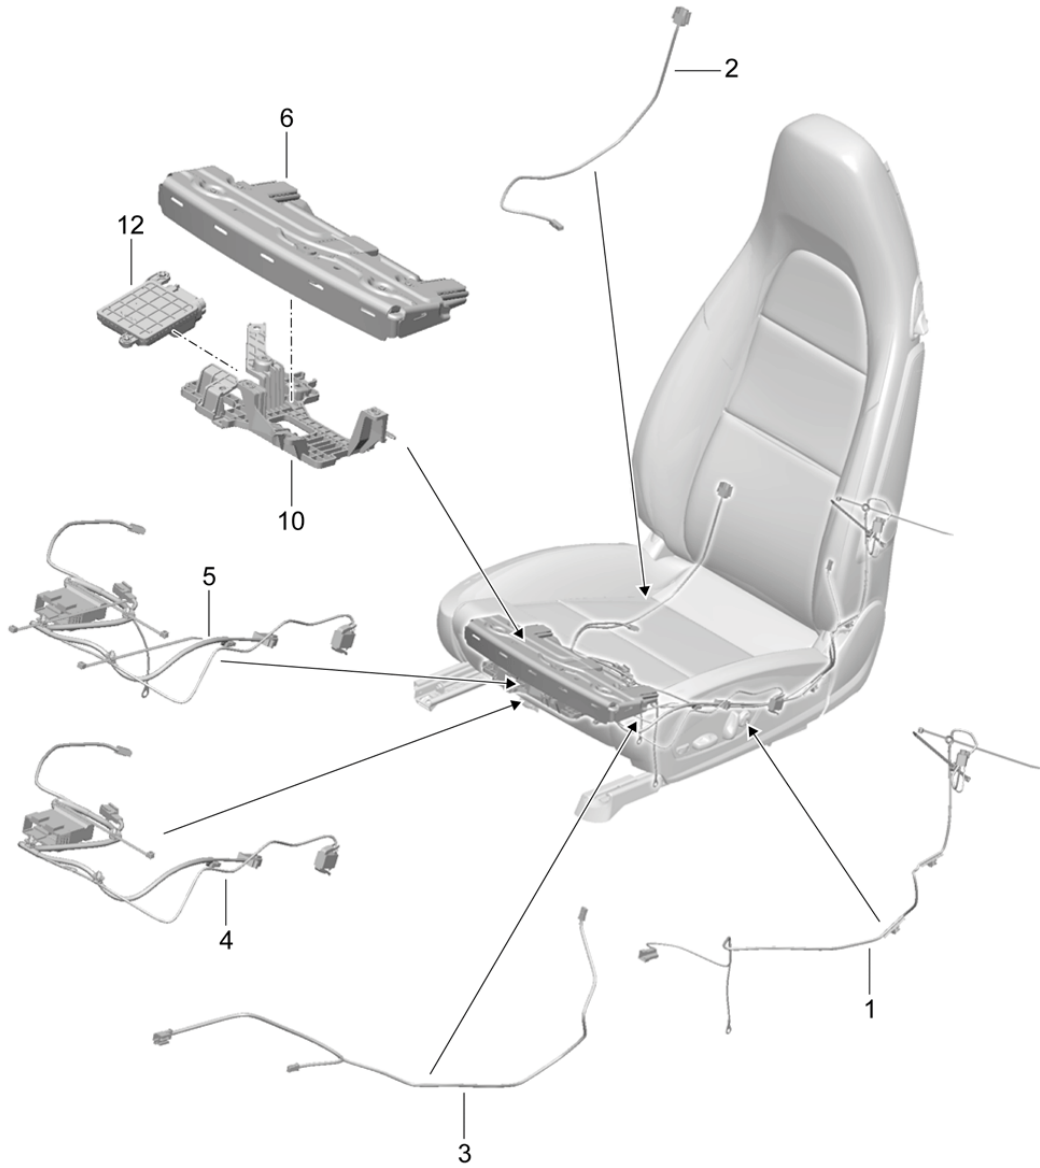

Model: 981-13

Model life 2012>>2016