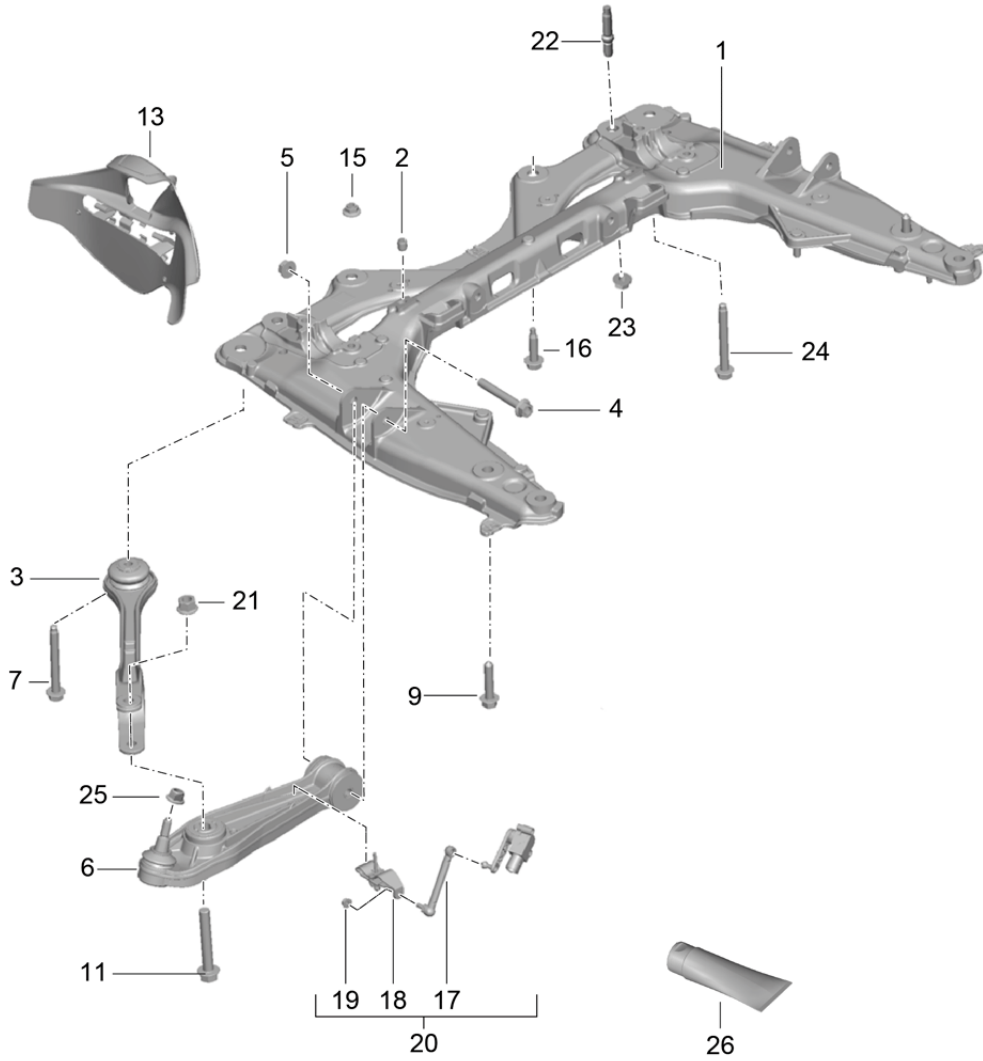

Model: 981-13

Model life 2012>>2016

Pos	Part Number	Description	Remark	Qty	Model
27	9G1 307 245 00	Retaining plate		2	
28	9G2 307 087 05	Oil return line		1	
29	9G2 307 085 05	Oil pipe Supply		1	
30	9G1 307 891 00	seal ring 12,5 X 2,5		4	
31	9G2 307 255 00	Retaining plate		1	
32	9G1 307 802 00	Torx screw M 8 X 15		1	

Model: 981-13

Model life 2012>>2016