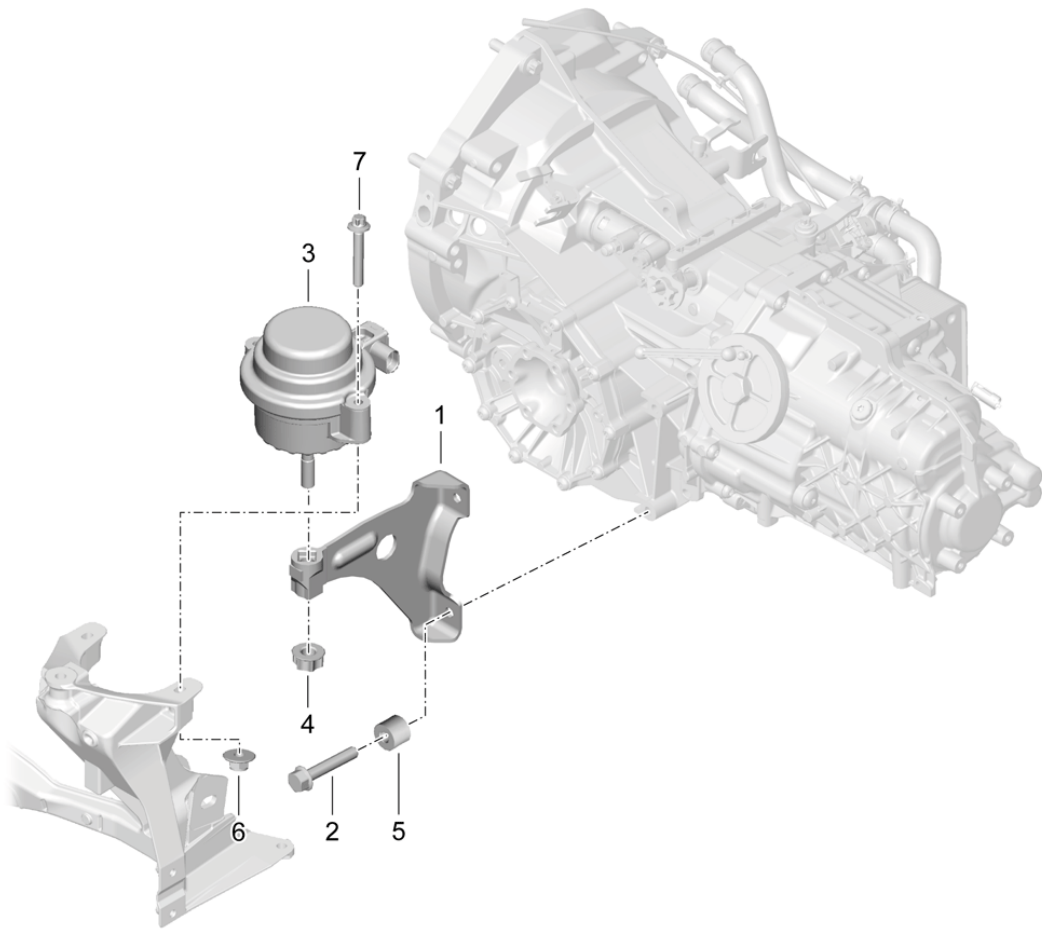

Model: 981-13

Model life 2012>>2016

Model: 981-13

Model life 2012>>2016

Pos	Part Number	Description	Remark	Qty	Model
		Transmission suspension			
		Threaded joint			
		Engine			
1	981 375 195 00	Console	left	1	PR:250
(1)	981 375 181 00	Console	left	1	PR:480
(1)	981 375 196 01	Console	right	1	PR:250
(1)	981 375 182 00	Console	right	1	PR:480
2	900 378 249 01	Hexagon bolt AM 10 X 55		4	PR:480
(2)	900 378 338 01	Bolt with washer AM 10 X 30		4	PR:250
3	981 375 059 04	hydro-mounting		2	PR:140
(3)	981 375 049 02	hydro-mounting		2	PR:-140
4	999 086 009 02	Nut M 12 X 1,5		2	
5	999 209 118 30	spacer sleeve 10,2 X 7,4		4	PR:480
6	999 084 447 01	Hexagon nut M 8		4	
6	PAF 003 923	Hexagon nut M 8		4	
7	900 385 071 01	Torx screw M 8 X 50		4	PR:-140
(7)	900 385 121 01	Outer hexagon round screw M 8 X 75		4	PR:140