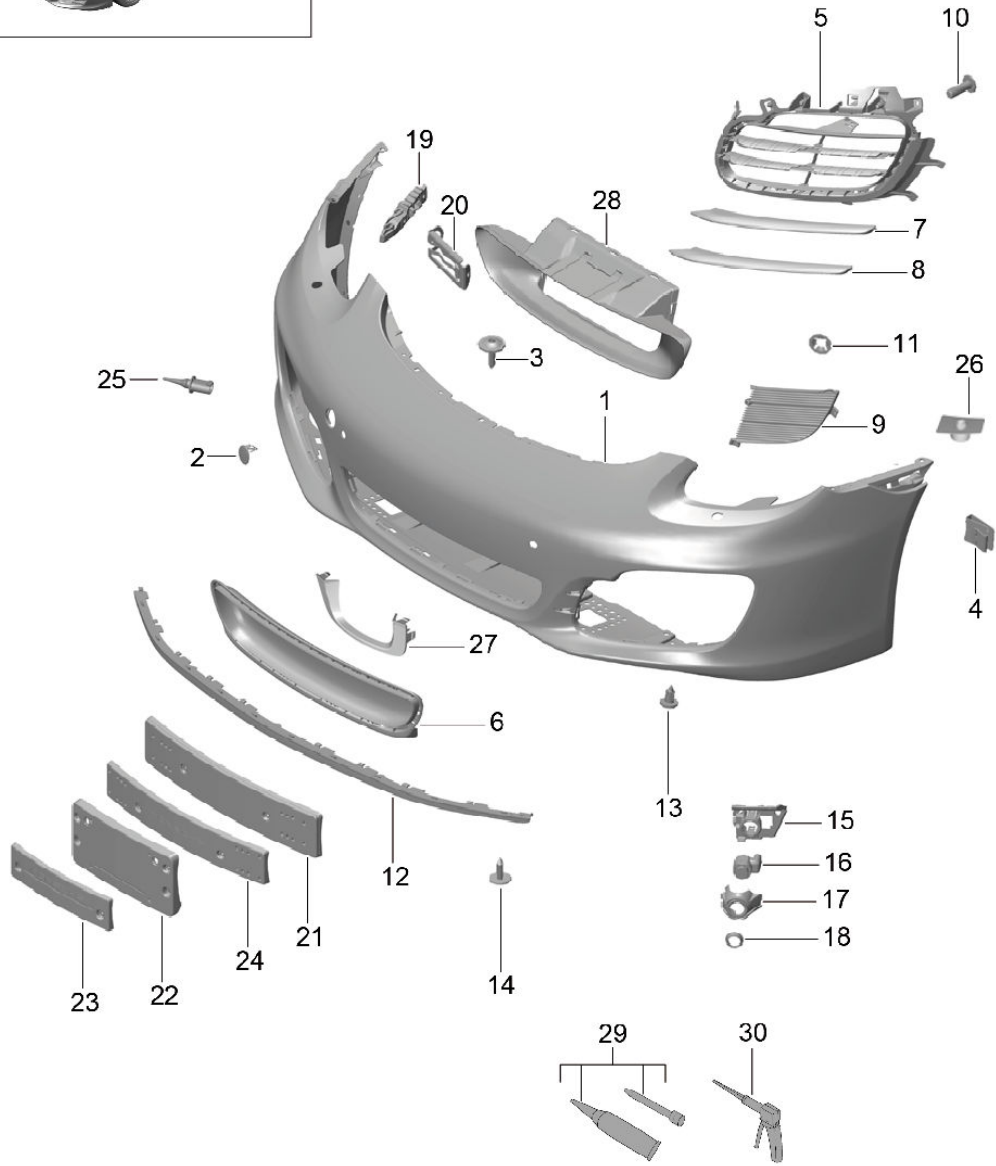

Model: 981-13

Model life 2012>>2016