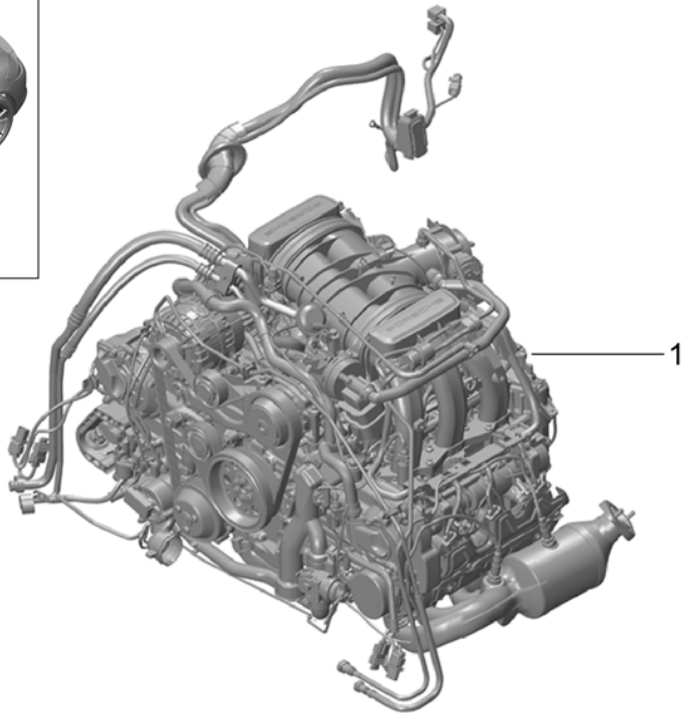

Model: 981-13

Model life 2012>>2016

Model: 981-13 Model life 2012>>2016

Pos	Part Number	Description	Remark	Qty	Model
		Replacement engine without: Clutch plate - PDK - Gearbox without: flywheel Manual gearbox with: Compressor Air conditioning			
1	9A1 100 922 00	Replacement engine		1	A122+ PR:-145
1	9A1 100 922 X	D - MJ 2012>> - MJ 2012 Replacement engine		1	A122+ PR:-145
1	9A1 100 922 01	D - MJ 2012>> - MJ 2012 Replacement engine		1	A122+ PR:145
1	9A1 100 922 AX	D - MJ 2012>> - MJ 2012 Replacement engine		1	A122+ PR:145
1	9A1 100 923 00	D - MJ 2012>> - MJ 2012 Replacement engine		1	A123+ PR:-145
1	9A1 100 923 X	D - MJ 2012>> - MJ 2012 Replacement engine		1	A123+ PR:-145
1	9A1 100 923 01	D - MJ 2012>> - MJ 2012 Replacement engine		1	A123+ PR:145
1	9A1 100 923 AX	D - MJ 2012>> - MJ 2012 Replacement engine		1	A123+ PR:145
1	9A1 100 922 02	D - MJ 2012>> - MJ 2012 Replacement engine		1	A122+ PR:-145
1	9A1 100 922 BX	D - MJ 2013>> - MJ 2013 Replacement engine		1	A122+ PR:-145
1	9A1 100 922 03	D - MJ 2013>> - MJ 2013 Replacement engine		1	A122+ PR:145
1	9A1 100 922 CX	D - MJ 2013>> - MJ 2013 Replacement engine		1	A122+ PR:145
1	9A1 100 923 02	D - MJ 2013>> - MJ 2013 Replacement engine		1	A123+ PR:-145
1	9A1 100 923 BX	D - MJ 2013>> - MJ 2013 Replacement engine		1	A123+ PR:-145
1	9A1 100 923 03	D - MJ 2013>> - MJ 2013 Replacement engine		1	A123+ PR:145
1	9A1 100 923 CX	D - MJ 2013>> - MJ 2013 Replacement engine		1	A123+ PR:145
1	9A1 100 922 04	D - MJ 2013>> - MJ 2013 Replacement engine		1	A122+ PR:-145
1	9A1 100 922 DX	D - MJ 2014>> - MJ 2014 Replacement engine		1	A122+