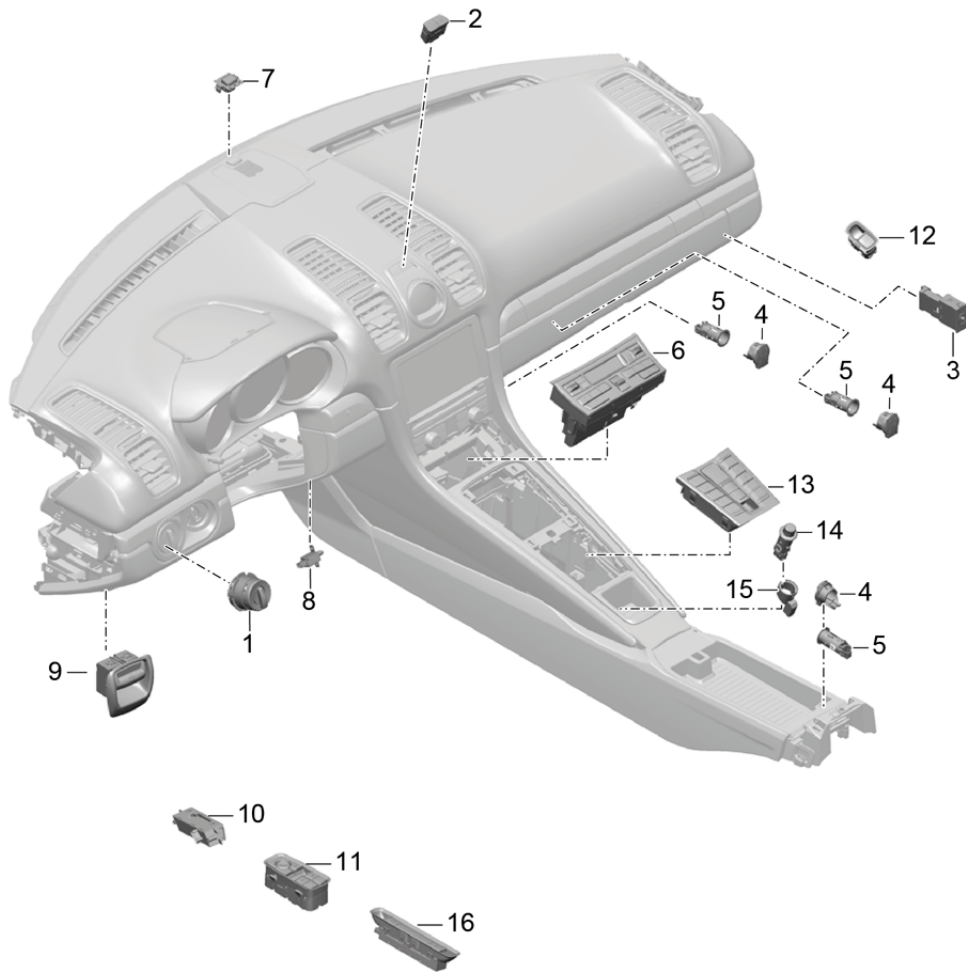

Model: 981-13 Model life 2012>>2016

Pos	Part Number	Description	Remark	Qty	Model
-		Interior lights Door warning light Footwell light Luggage compartment lamp Glove box light Light Exterior mirror interior light			
1	991 632 131 00	see illustration: fibre optic conductor	903-006 lhd	1	PR:098
(1)	991 632 132 00	Ignition/starter switch fibre optic conductor Ignition/starter switch	rhhd	1	PR:099
2	7PP 947 101	Light		4	
3	991 632 024 00	Footwell light		2	PR:-630
(3)	991 632 133 00	Footwell light Included LED module		2	PR:630
4	999 631 040 90	bulb 5 W		2	PR:-630
5	991 632 020 00	Light		2	PR:-630
(5)	991 632 137 00	Luggage compartment Light Included LED module		2	PR:630
6	999 631 134 90	Luggage compartment bulb X6 W		2	PR:-630
7	970 632 187 00	Bulb holder		5	PR:-630
8	991 632 071 00	Glove box light		1	
9	991 632 085 00	Door handle light	left	1	PR:630
(9)	991 632 086 00	Door handle light	right	1	PR:630
10	991 632 189 00	fibre optic conductor	left	1	PR:630
(10)	991 632 190 00	Stowage compartment fibre optic conductor Stowage compartment	right	1	PR:630
11	991 631 611 01	Light Exterior mirror	left	1	PR:258,259, 260,261
(11)	991 631 612 01	Light Exterior mirror	right	1	PR:258,259, 260,261

Model: 981-13

Model life 2012>>2016