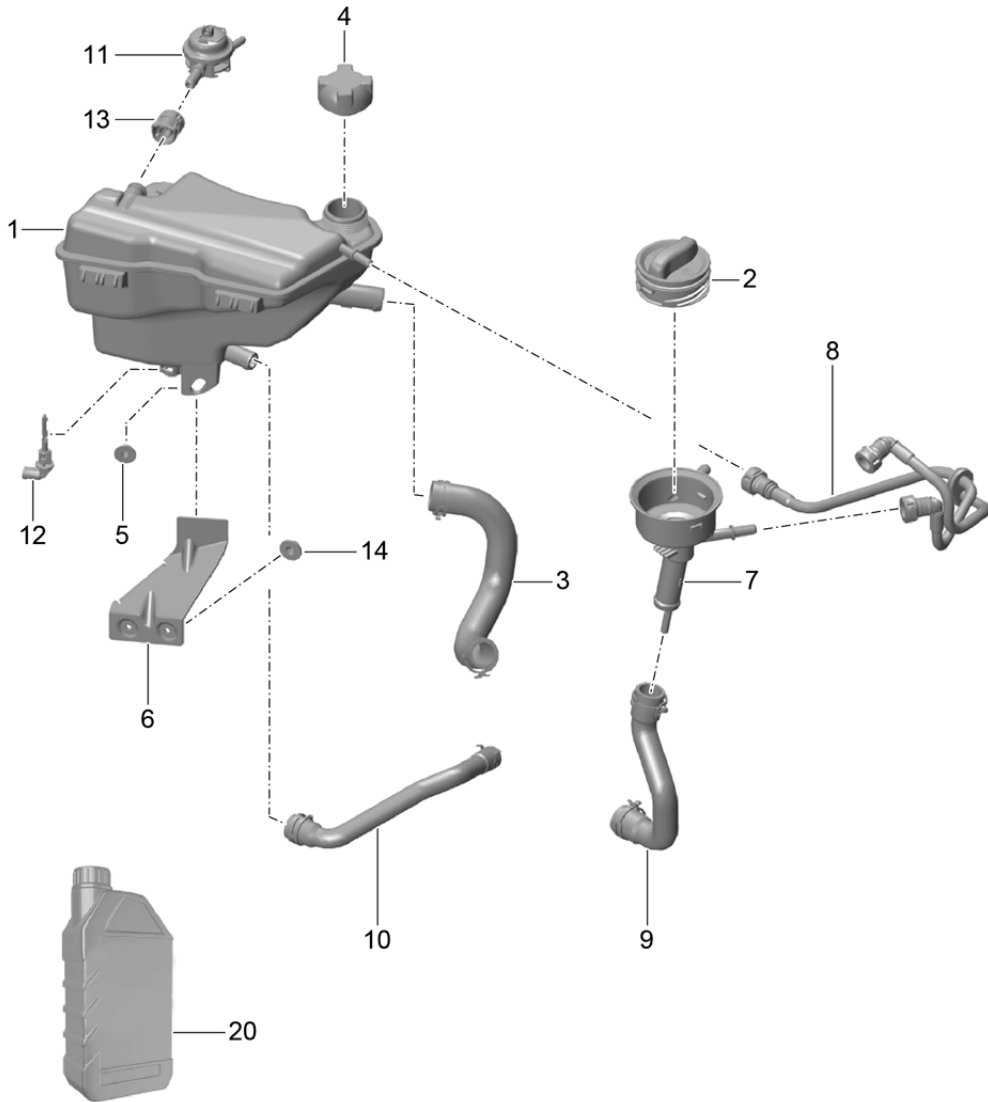

Model: 981-13

Model life 2012>>2016

Pos	Part Number	Description	Remark	Qty	Model
		Radiator	center		PR:153
1	991 106 137 02	Radiator	center	1	
2	991 106 237 01	Retaining frame		1	
3	991 106 337 01	Sealing frame		1	
4	991 106 537 01	Rubber bush	upper	2	
5	991 106 538 01	Rubber bush	lower	2	
		Discontinued part			
5	991 106 538 02	Rubber bush	lower	2	
6	991 106 638 01	Water hose		1	
		Discontinued part			
6	991 106 638 02	Water hose		1	
7	991 106 639 01	Water hose		1	
8	900 377 010 01	Hexagon nut		2	
		M 6			

Model: 981-13

Model life 2012>>2016