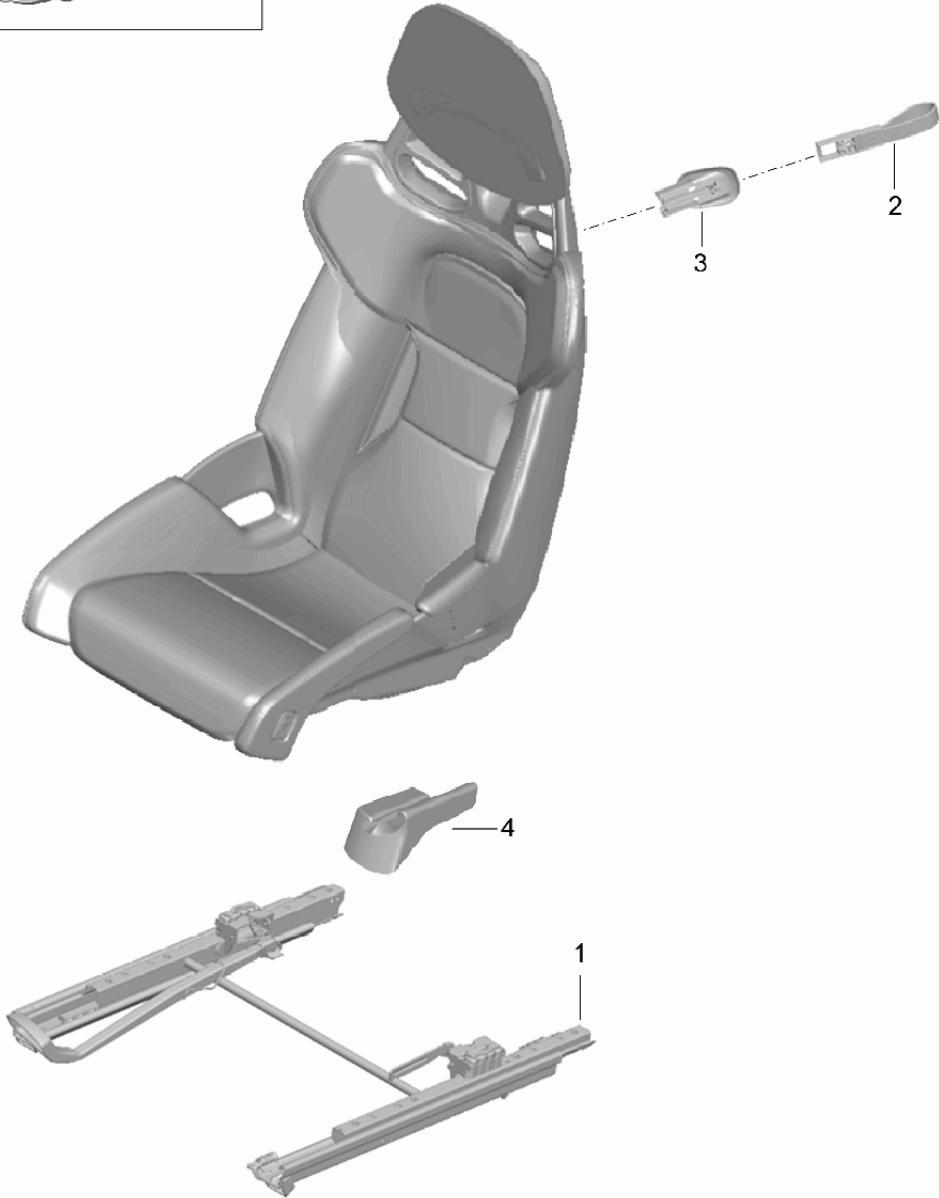

Model: 981-13

Model life 2012>>2016