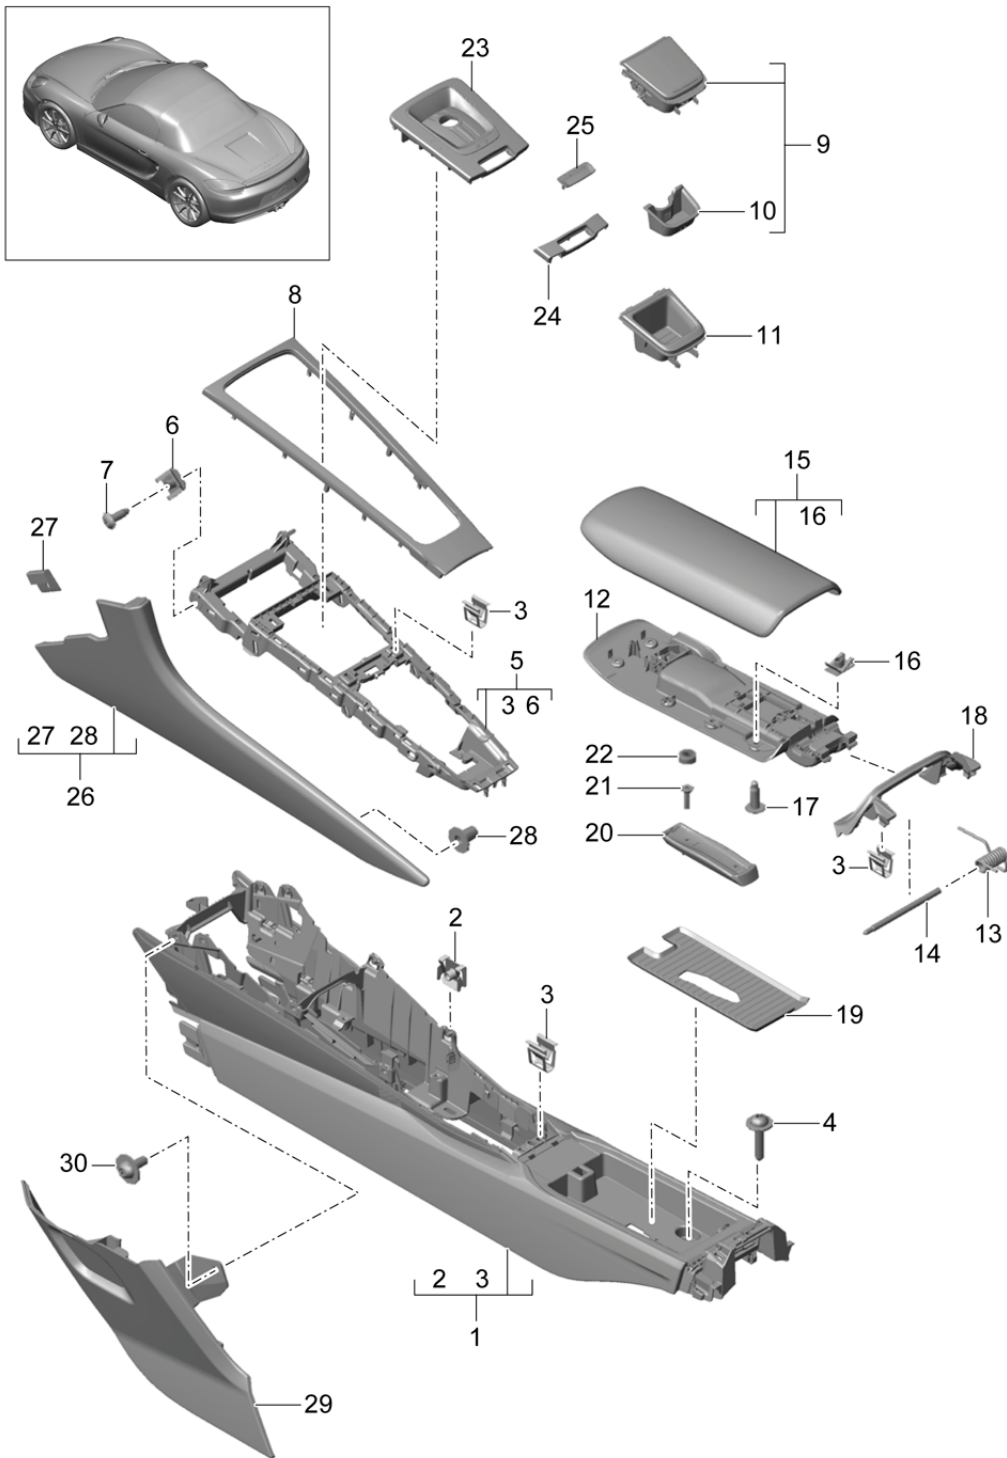

Model: 981-13

Model life 2012>>2016

Pos	Part Number	Description	Remark	Qty	Model
1	991 504 063 00	retaining frame dashboard		1	PR:098
(1)	991 504 063 01	retaining frame	lhd	1	PR:099
2	991 504 615 00	retaining frame	rhd	1	
		Bracket		1	
		tunnel			
3	999 143 013 01	Hexagon bolt M8x21,5		5	
4	999 073 138 01	flat round head bolt M8x25		1	
5	999 073 542 01	Bolt with washer M8x195		1	
6	8E0 857 117	Clip dashboard		2	
		Cowl panel			
7	991 504 407 02	Retainer for support frame A-pillar		2	
8	900 919 008 01	Locating bolt M8x40		4	
9	N 907 611 03	Hexagon collar nut self-locking M8		4	
10	991 504 653 00	Support Steering column		1	
11	N 106 366 01	bolt,hex.hd.with shoul.(combi) M8x110x80		1	
12	999 084 630 01	Hexagon nut M8		1	
13	999 143 013 01	Hexagon bolt M8x20		1	
14	999 919 278 01	Hexagon head bolt M6x20		6	
15		Bracket retaining frame		1	
		see illustration:	809-000		

Model: 981-13

Model life 2012>>2016