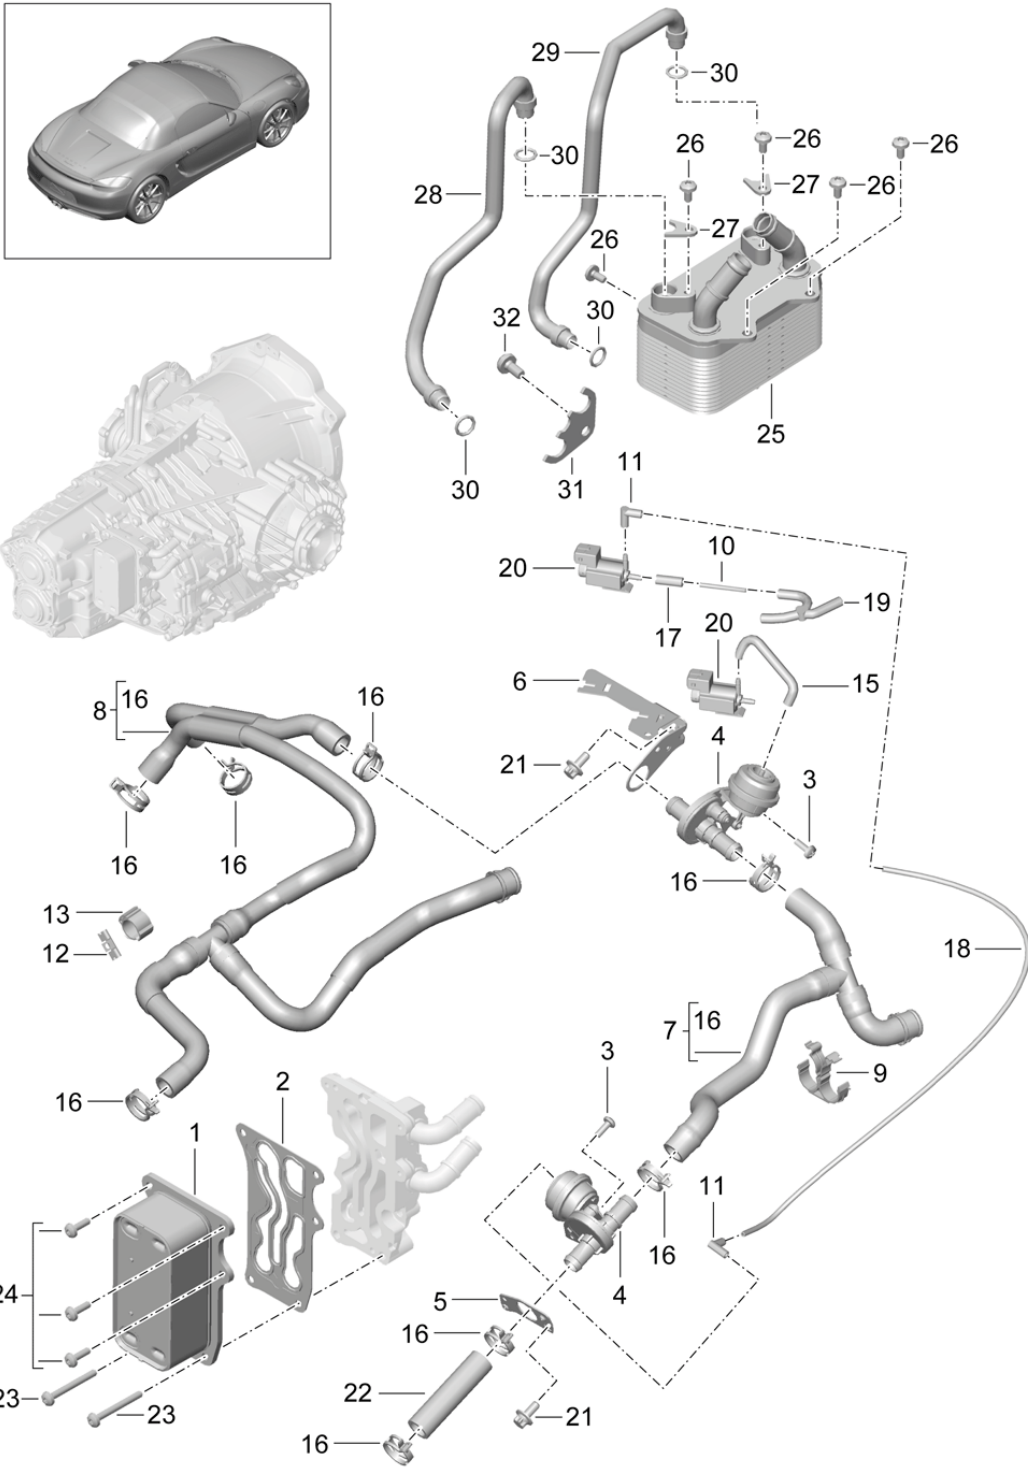

Model: 981-13

Model life 2012>>2016

Model: 981-13

Model life 2012>>2016

Pos	Part Number	Description	Remark	Qty	Model
		- PDK - Gearbox heat exchanger oil pipe Water pipe			CG205, CG225
1	9G2 307 019 00	heat exchanger		1	
2	9G2 307 241 00	Seal heat exchanger		1	
3	N 910 682 01	Hexagon socket flat head bolt		2	
4	991 307 573 00	Disc valve		2	
5	9G2 307 411 01	Bracket Disc valve		1	
6	9G2 307 409 00	Bracket Disc valve		1	
7	9G2 307 075 01	Water hose Kühlmittel Supply		1	
8	9G2 307 076 01	Hose		1	
9	999 507 281 40	Cable holder 25,00 / 25,00		1	
-	000 043 205 01	Pipe 4,0 X 1,0		*	
10		Vacuum line L = 40 mm		1	
11	948 110 126 00	Connecting piece		2	
12	999 507 609 01	Clip 3,00 - 4,00		1	
13	999 507 793 40	Hose bracket 23,0		1	
15	9G1 307 675 00	Vacuum hose		1	
16	999 512 589 09	Hose clamp 25 X 12		7	
17	999 239 040 40	Connecting piece 3,5 X 2,0 X 28		1	
-	900 918 005 40	Pipe 5,0 X 1,0 modify in workshop Shorten		X	
18		Vacuum line L = 600 mm		1	
19	928 573 727 05	Distributor		1	PR:-XLF
(19)	928 573 729 05	Distributor Fourfold		1	PR:XLF
20	7PP 906 270	Change-over valve		2	
21	900 385 041 01	Torx screw BM 6 X 12		2	
22	9G2 307 074 00	Water hose Kühlmittel Supply		1	
23	9G2 307 824 00	flat round head bolt heat exchanger		2	
23	991 307 823 00	Discontinued part flat round head bolt heat exchanger		2	
24	9G2 307 823 00	flat round head bolt heat exchanger		3	
24	991 307 822 00	Discontinued part flat round head bolt heat exchanger		3	
25	9G2 307 017 00	heat exchanger		1	
26	9G1 307 813 00	Torx screw M 6 X 12		6