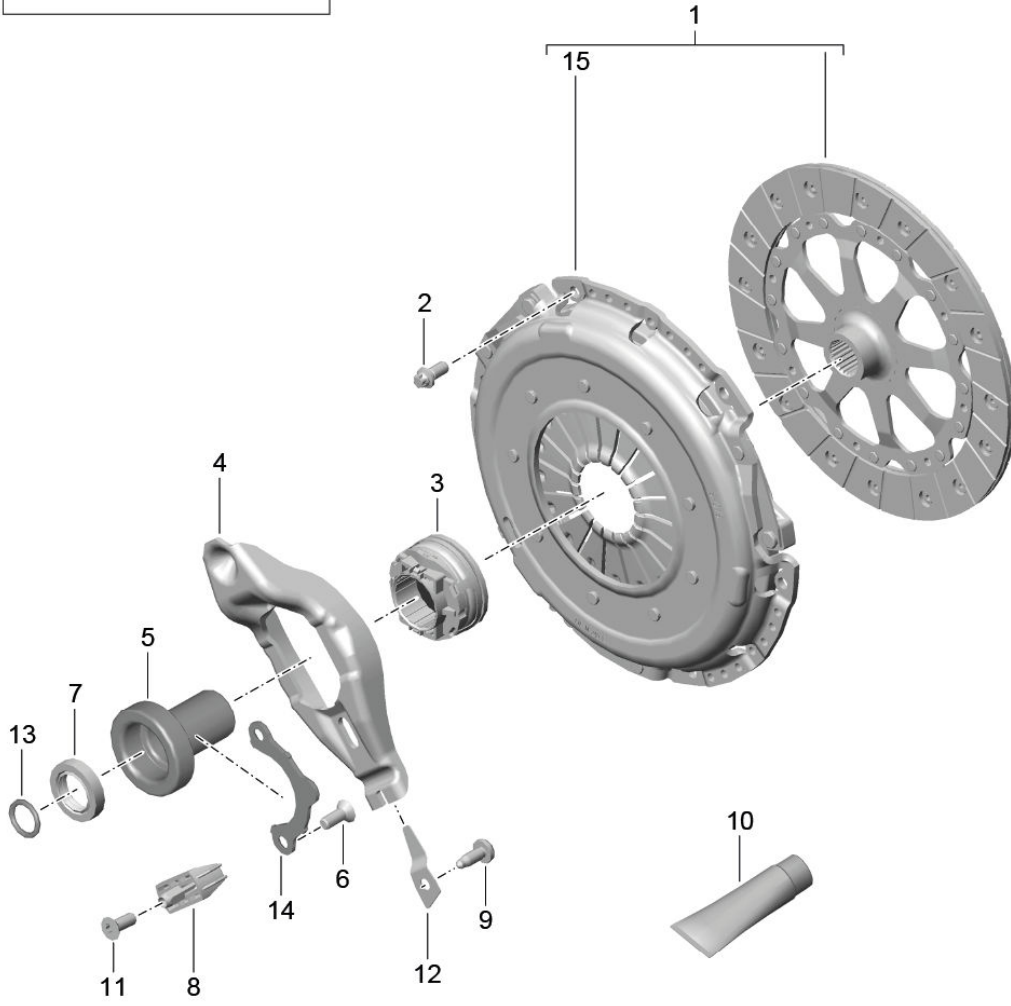

Model: 981-13

Model life 2012>>2016

Model: 981-13

Model life 2012>>2016

Pos	Part Number	Description	Remark	Qty	Model
1	981 116 913 00	Coupling Coupling Set		1	G8100, G8120
2	999 073 458 01	Screw		6	
3	012 141 165 E	release bearing No longer use the part here		1	
3	997 116 080 02	release bearing		1	
4	0A2 141 719	clutch operating lever Discontinued part		1	
5	0A2 141 181	guide sleeve		1	
6	999 073 320 02	Hexagon bolt M 8 X 22		2	
7	016 311 113 C	radial shaft seal		1	
8	01E 141 751 A	Intermediate piece		1	
9	999 073 319 02	flat round head bolt M 8 X 20,5		1	
10	000 043 304 02	Grease Container 50 GR.		1	
11	999 073 320 02	Hexagon bolt M 8 X 20,5		2	
12	01E 141 721 A	leaf spring		1	
13	0A2 311 091 A	O-ring		1	
14	0A2 141 179	Retaining plate		1