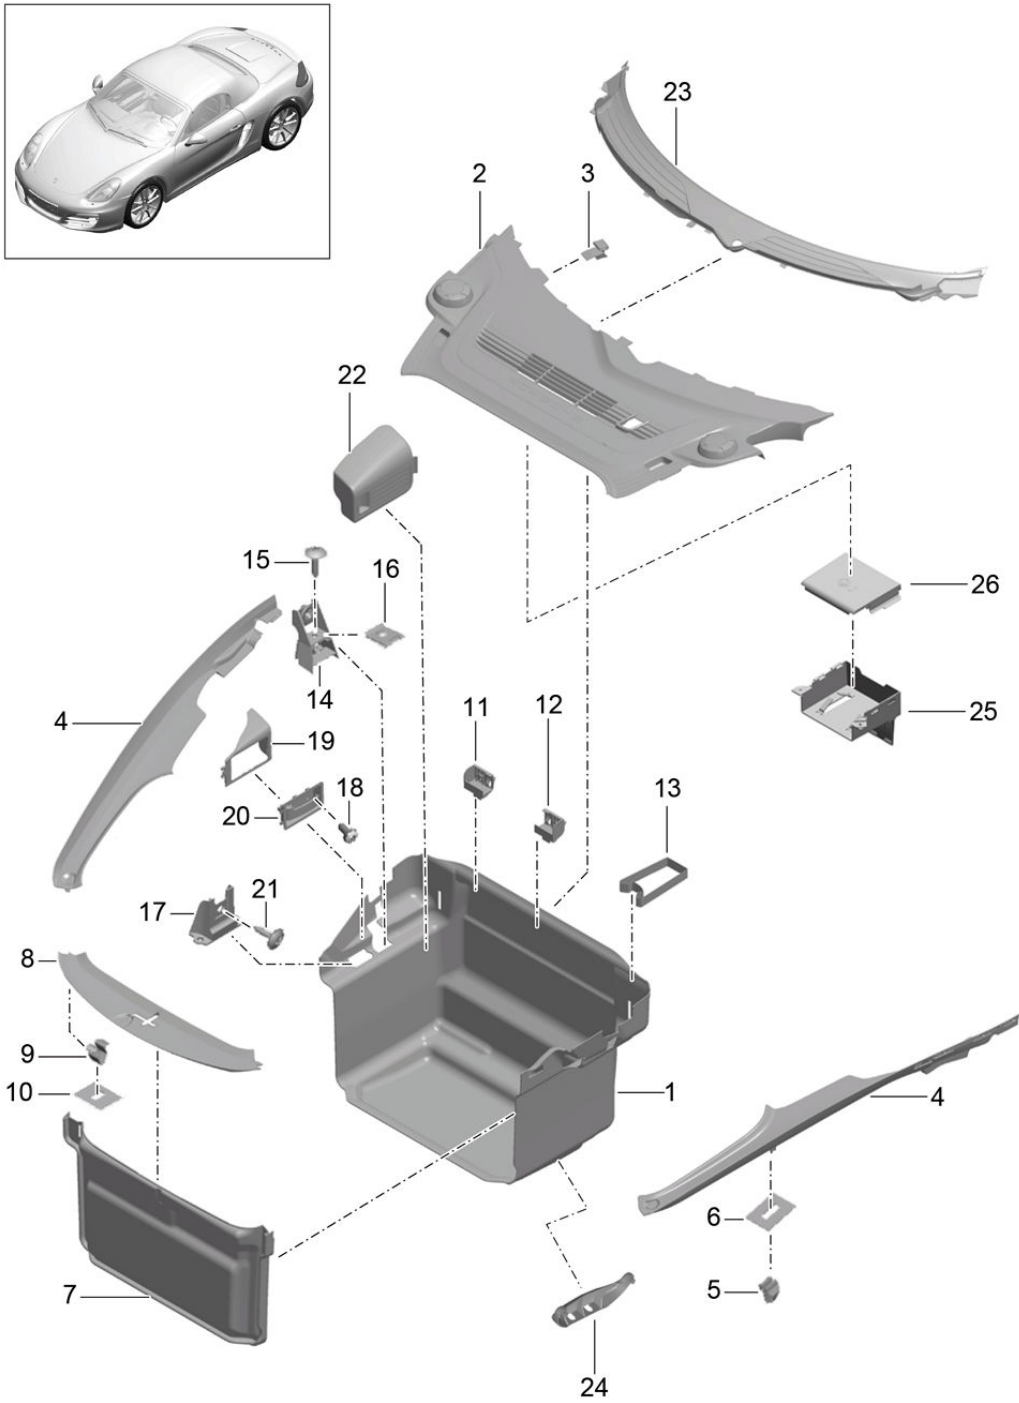

Model: 981-13

Model life 2012>>2016