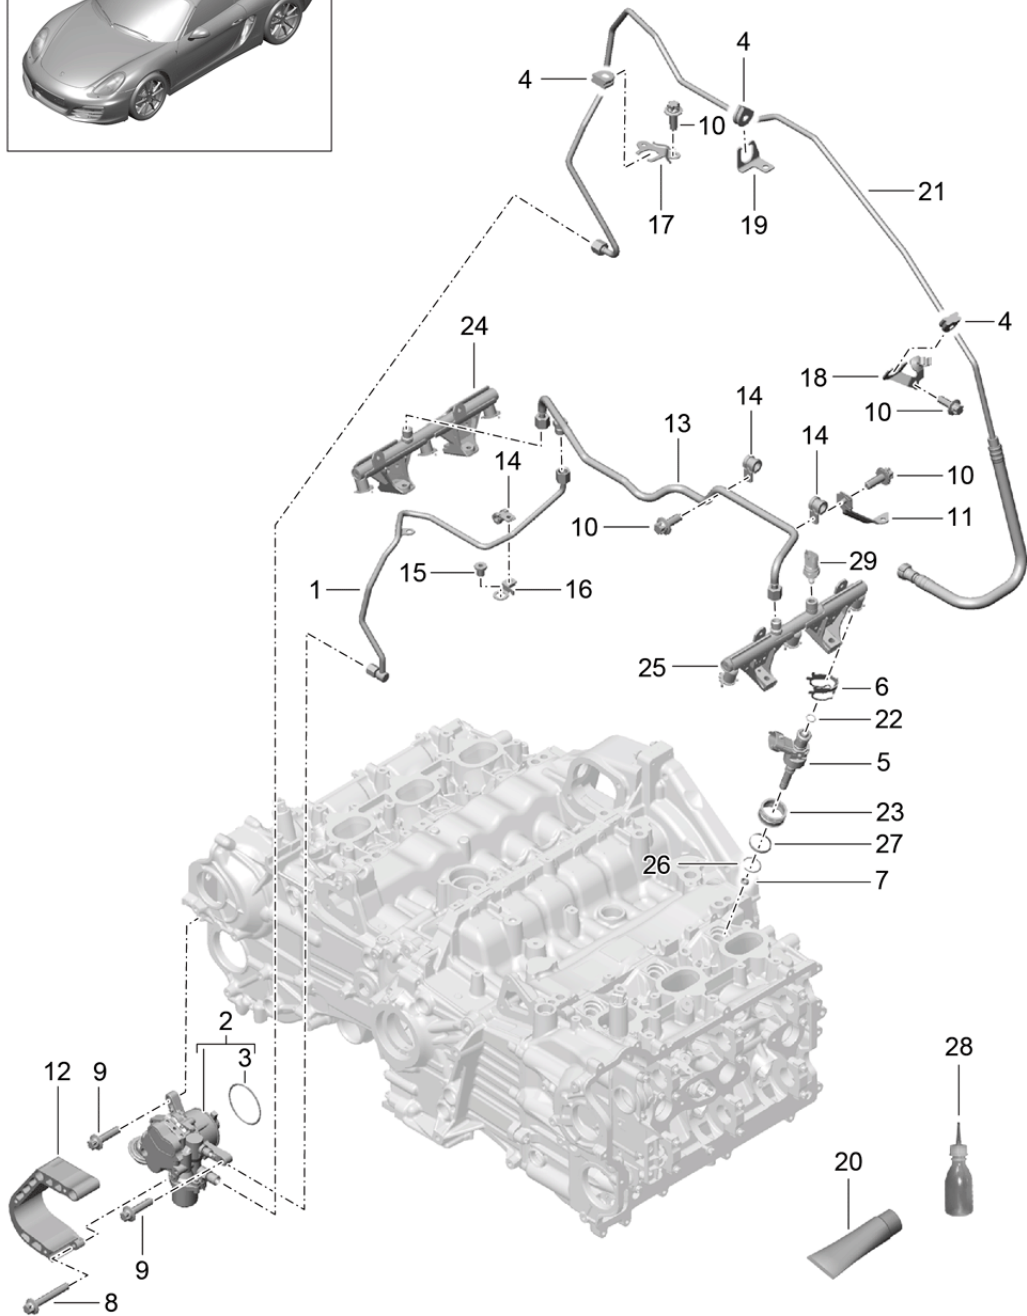

Model: 981-13 Model life 2012>>2016

Pos	Part Number	Description	Remark	Qty	Model
1	981 110 021 01	Air filter Air filter Discontinued part	left	1	
1	981 110 021 02	Air filter D >> - MJ 2013	left	1	
1	981 110 021 03	Air filter D - MJ 2014>>	left	1	
(1)	981 110 022 01	Air filter Discontinued part	right	1	PR:-155
(1)	981 110 022 02	Air filter D >> - MJ 2013	right	1	PR:-155
(1)	981 110 022 03	Air filter D - MJ 2014>>	right	1	PR:-155
(1)	981 110 024 01	Air filter	right	1	PR:155
2	981 110 130 00	Air filter element		2	
3	981 110 270 00	Air guide		1	
4	N 024 508 5	Hose clamp		3	
5	981 110 133 00	Tube	left	1	
(5)	981 110 134 00	Tube	right	1	
6	981 110 211 02	Air filter housing D >> - MJ 2013	left	1	
6	981 110 211 03	Air filter housing D - MJ 2014>>	left	1	
(6)	981 110 212 02	Air filter housing D >> - MJ 2013	right	1	PR:-155
(6)	981 110 212 03	Air filter housing D - MJ 2014>>	right	1	PR:-155
(6)	981 110 214 01	Air filter housing	right	1	PR:155
7	999 919 237 00	fillister hd. bolt 5 X 20		6	
8	999 084 136 01	Hexagon nut with: Grommet M 6		8	
9	981 110 028 00	Line Diaphragm		1	PR:155
10	991 110 282 03	connection piece		1	PR:155
11	N 907 321 03	Hexagon socket oval head bolt 4,0 X 16,0		2	

Model: 981-13

Model life 2012>>2016