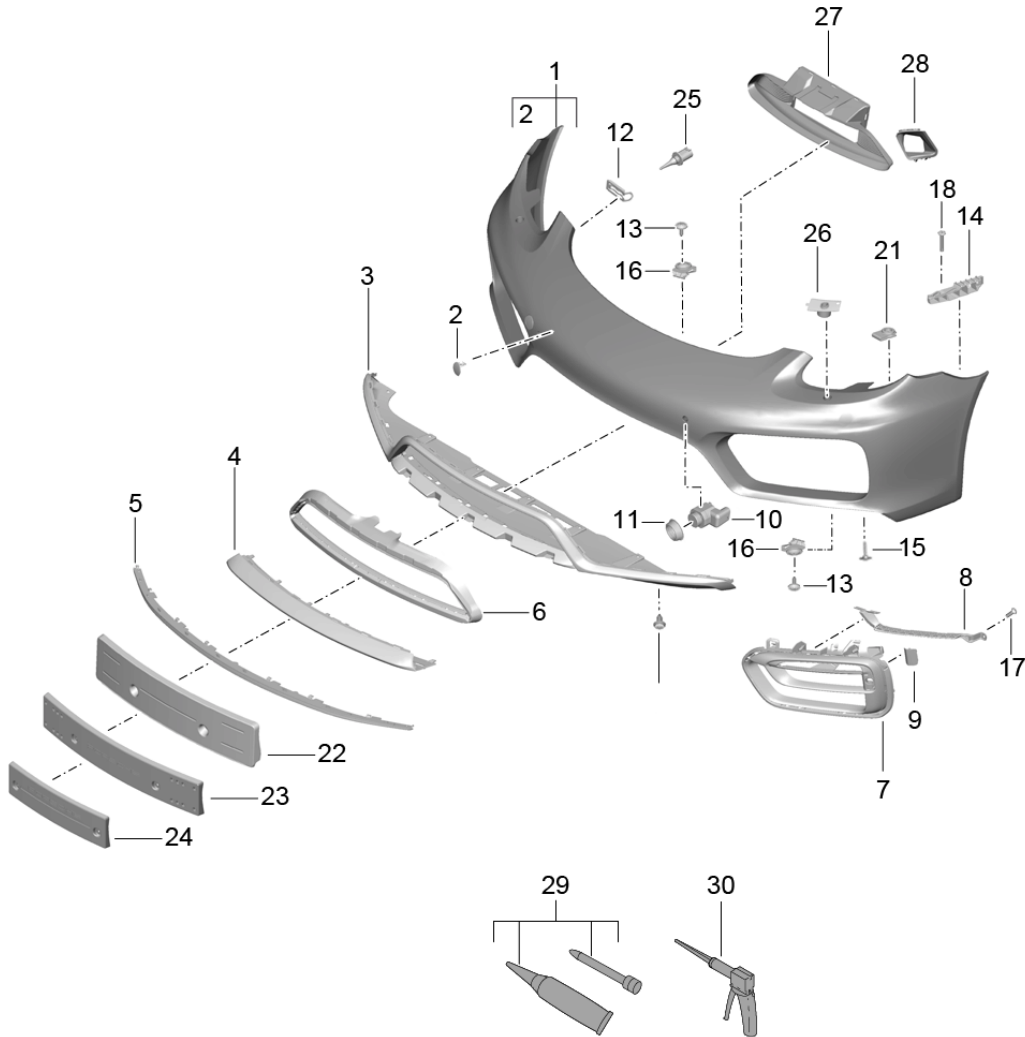

Model: 981-13

Model life 2012>>2016

Model: 981-13 Model life 2012>>2016

Pos	Part Number	Description	Remark	Qty	Model
1	981 505 011 50	bumper Of Trim	front	1	PR:011 PR:288,-636, -638
(1)	981 505 011 51	primed Trim	front	1	PR:288,636, 638
(1)	981 505 011 52	primed Trim	front	1	PR:-288, -636,-638
(1)	981 505 011 53	primed Trim	front	1	PR:636,-288, 638
2	981 505 703 02	primed cover for towing eye		1	
3	981 505 525 07 981 505 525 07 G2X	Spoiler primed	front	1	
4	981 505 525 07 OK1 981 505 527 00	Matt black Trim Spoiler		1	PR:-089
4	981 505 527 00 G2X 981 505 527 00 OK1 981 505 527 01	primed Matt black Trim Spoiler		1	PR:089
5	981 505 527 01 G2X	primed		1	
6	981 505 457 01	Spoiler lip		1	
6	981 505 569 08 981 505 569 08 OK1	Retaining frame Matt black	center	1	
6	981 505 569 10 981 505 569 10 G2X	Retaining frame primed	center	1	PR:089
7	981 505 563 03	Retaining frame	left side	1	
7	981 505 563 03 OK1 981 505 563 05	Matt black Retaining frame	left side	1	PR:089
(7)	981 505 563 05 G2X 981 505 564 03	primed Retaining frame	right side	1	
(7)	981 505 564 03 OK1 981 505 564 05	Matt black Retaining frame	right side	1	PR:089
8	981 505 564 05 G2X 981 505 793 01	primed Brace	left	1	
(8)	981 505 794 01	Brace	left upper right right upper	1	
9	981 505 653 02	Trim Retaining frame	left	1	PR:-089
(9)	981 505 653 02 OK1 981 505 653 03	Matt black Trim	left	1	PR:636,638, -089
(9)	981 505 653 03 OK1 981 505 653 04	Parking aid Matt black Trim	left	1	PR:089
(9)	981 505 653 04 G2X 981 505 653 05	primed Trim	left	1	PR:089,636, 638,-XAT
(9)	981 505 653 05 G2X 981 505 654 02	Parking aid primed Trim	right	1	PR:-089
(9)	981 505 654 02 OK1 981 505 654 03	Retaining frame Matt black Trim	right	1	PR:636,638,