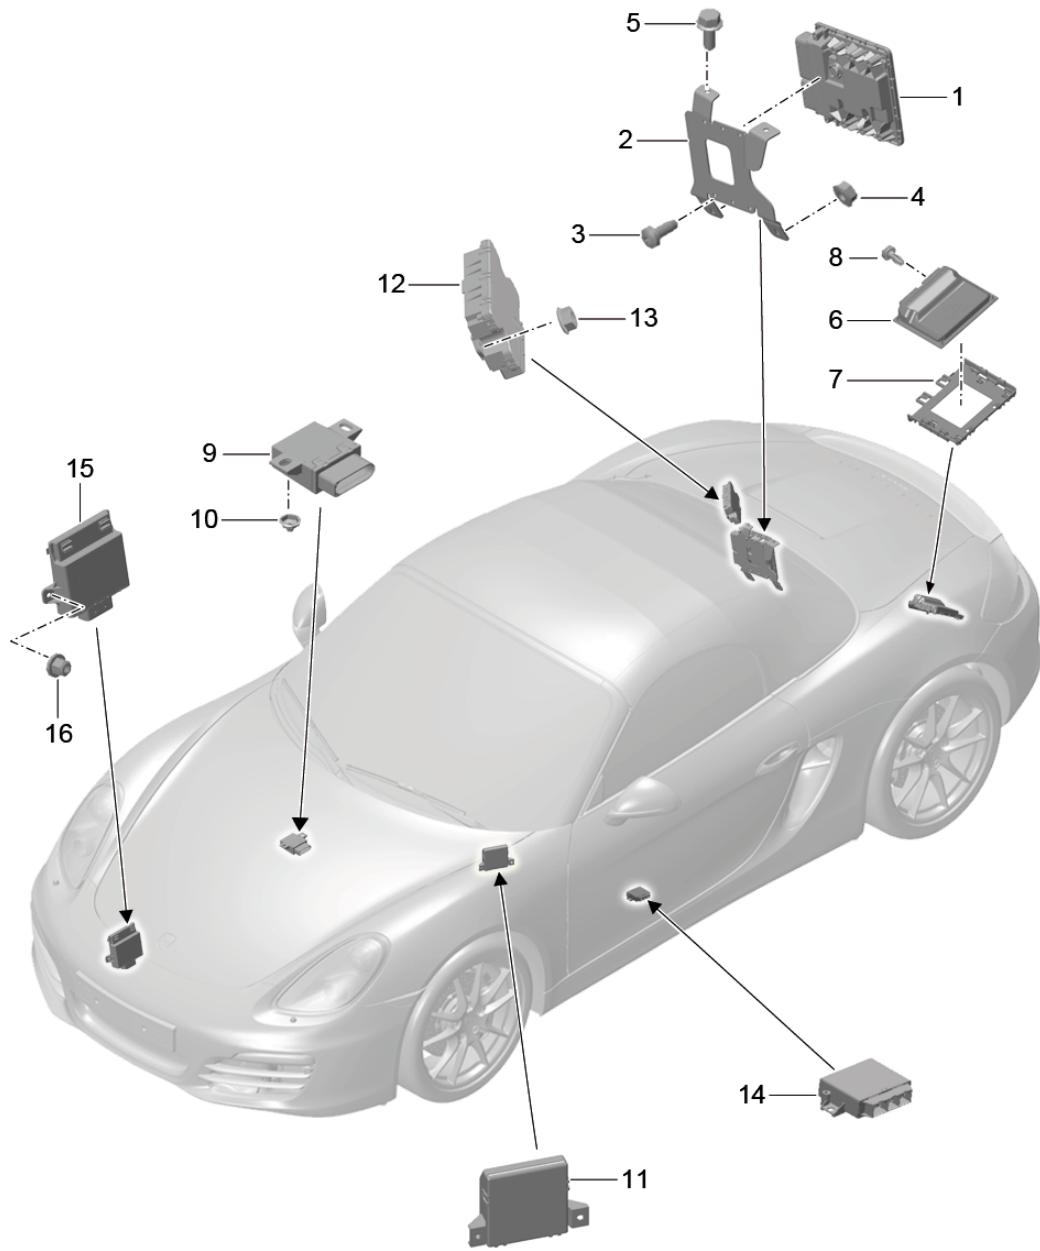

Model: 981-13

Model life 2012>>2016

Model: 981-13 Model life 2012>>2016

Pos	Part Number	Description	Remark	Qty	Model
1	991 618 602 03	Control units Control unit		1	
2	981 618 133 00	- dme - Retainer for control units		1	
3	999 141 044 09	- dme - fillister hd. bolt		6	
4	999 084 638 01	M 6 X 16 Hexagon nut		2	
4	999 084 635 01	M 6 Pull-off nut		2	PR:536
5	N 106 532 01	M 6 Hex collared bolt		2	
6	991 618 270 03	M 6 X 16 TC Control unit		1	PR:250
		- PDK - F >> 98-DS102 000 F >> 98-DK102 000 F >> 98-DS112 000 F >> 98-DK112 000 F >> 98-DS123 000 F >> 98-DK123 000 F >> 98-DS132 000 F >> 98-DK132 000			
6	991 618 270 04	Control unit		1	PR:250
		- PDK - F 98-DS102 001>> F 98-DK102 001>> F 98-DS112 001>> F 98-DK112 001>> F 98-DS123 001>> F 98-DK123 001>> F 98-DS132 001>> F 98-DK132 001>>			
7	981 618 255 02	Retainer for control units		1	PR:250
8	4D0 863 788	- PDK - Spreader rivet		1	PR:250
9	991 618 025 01	Control unit for fuel		1	
10	999 049 025 09	pump Collar nut		2	
11	7PP 907 530 L	T 5 Control unit for gateway		1	PR:-IY2
11	7PP 907 530 Q	Control unit for gateway		1	PR:IY2
11	7PP 907 530 S	D >> - MJ 2014 Control unit for gateway		1	
12	991 618 145 02	D - MJ 2014>> Control unit		1	
13	999 084 638 01	Electric parking brake Hexagon nut		2	
14	958 618 042 01	M 6 Control unit for parking aid		1	PR:636
		Sensor see illustration:	802-010		
		F >> 98-DS102 000 F >> 98-DK102 000 F >> 98-DS112 000 F >> 98-DK112 000 F >> 98-DS123 000 F >> 98-DK123 000 F >> 98-DS132 000 F >> 98-DK132 000			
14	7P5 919 475 G	Control unit for parking aid		1	PR:636
		Sensor see illustration:	802-010