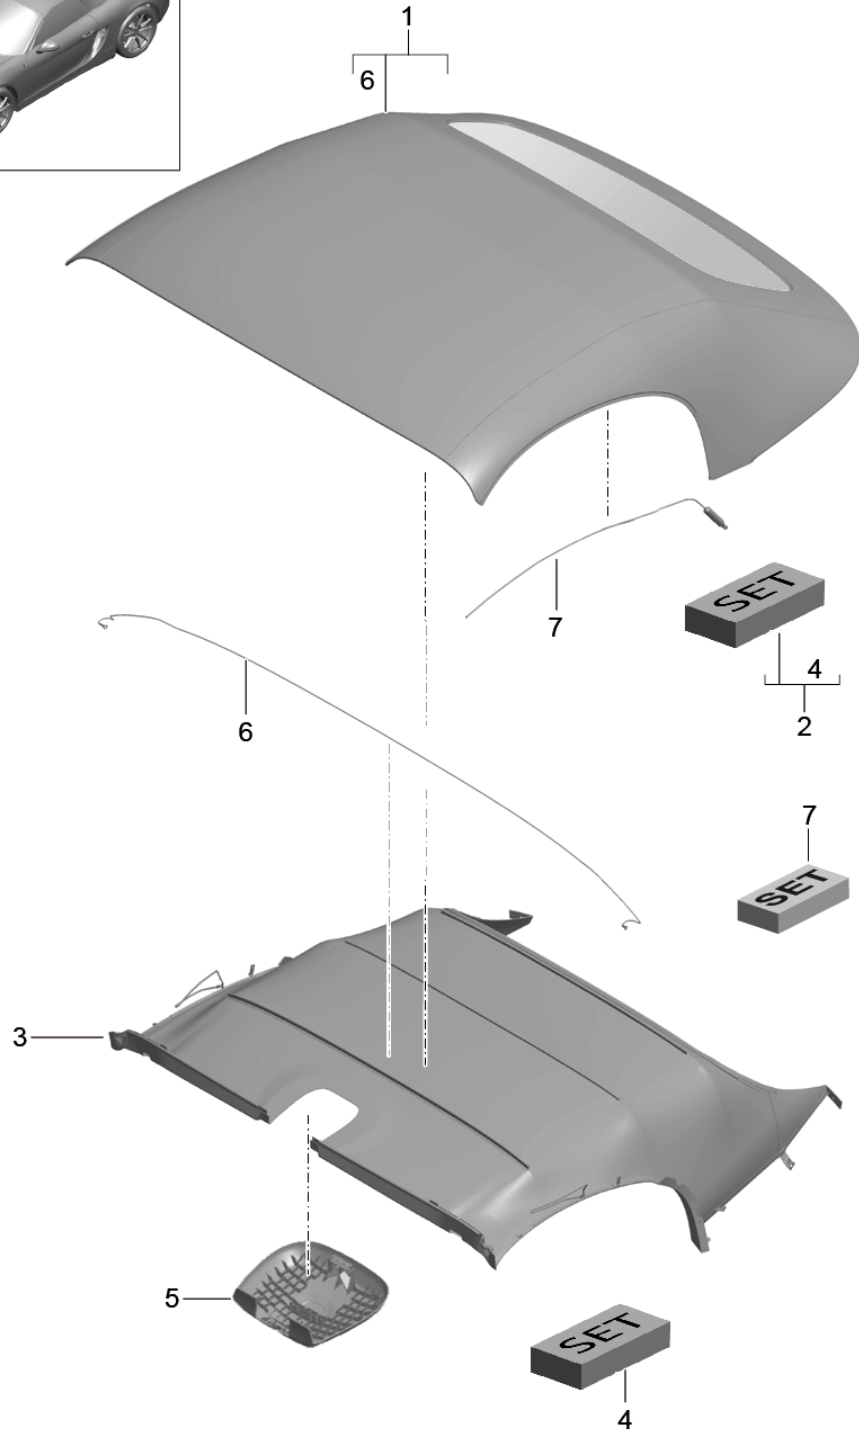

Model: 981-13

Model life 2012>>2016

Pos	Part Number	Description	Remark	Qty	Model
(1)	997 559 211 02	inscriptions/lettering Decorative fittings Porsche crest D >> - MJ 2013 Discontinued part	front	1	
(1)	991 559 211 00	Porsche crest D - MJ 2014>>	front	1	
2	991 559 215 01	Underlay		1	
2	991 559 215 02	Underlay		1	
3	999 591 423 03	Tapping nut 3,0		2	
4	981 559 233 00	inscription *Porsche*		1	
(4)	991 559 235 90	Galvano silver inscription *PORSCHÉ*		1	PR:011
(4)	991 559 235 91	Black D - MJ 2015>> inscription *PORSCHÉ*		1	PR:011,089
5	981 559 237 01	Black HOCHGLANZ D - MJ 2015>> inscription *Boxster*		1	
(5)	981 559 237 02	Galvano silver inscription *BOXSTER*		1	PR:011
(5)	981 559 237 03	Black D - MJ 2015>> inscription *BOXSTER*		1	PR:011,089, -498
6	981 559 243 01	Black High gloss D - MJ 2015>> inscription *S*		1	
7	981 559 261 01	Galvano silver inscription *GTS*		1	PR:011
(7)	981 559 261 02	Black D - MJ 2015>> inscription *GTS*		1	PR:011,089, -498
10	991 559 443 00	Black High gloss D - MJ 2015>> Decorative film for door *GTS*		1	PR:011
20	999 911 756 41	Adhesive film D - MJ 2015>>		1	

Model: 981-13

Model life 2012>>2016