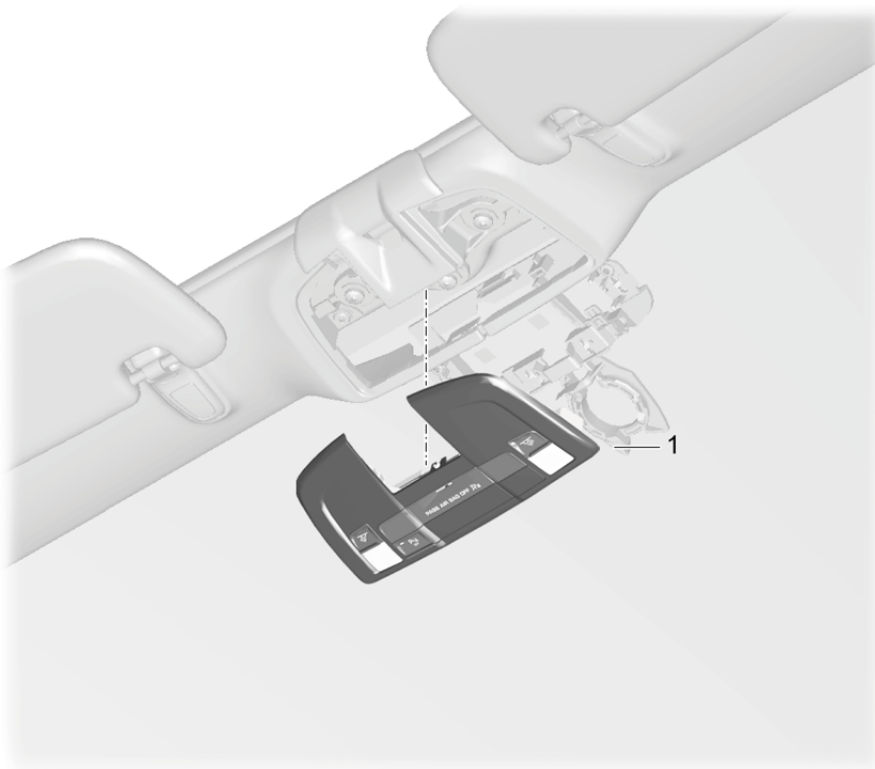

Model: 981-13 Model life 2012>>2016

Pos	Part Number	Description	Remark	Qty	Model
		Air conditioning D - MJ 2016>>			572
7	981 653 205 16 DML 991 653 243 00	Matt Black/hi-gloss chrome Sun sensor		1	
8	991 653 241 01	Air conditioning Temperature sensor	inner	1	PR:573
-	999 919 167 09	fillister hd. bolt 3,0 X 10,0		2	PR:573
9	991 613 251 00	Switch Electric parking brake		1	
10	991 613 251 00 1E0 970 613 103 50	Black Memory switch		1	PR:537
(10)	970 613 103 50 DML 970 613 104 50	Matt Black/hi-gloss chrome Memory switch		1	PR:538
11	970 613 104 50 DML 991 613 151 00	Matt Black/hi-gloss chrome Switch for electric window regulator		1	PR:254,255, 256,257
(11)	991 613 151 00 DML 991 613 155 00	Exterior mirror (drivers side) Matt Black/hi-gloss chrome Switch for electric window regulator		1	PR:258,259, 260,261
12	991 613 155 00 DML 7PP 959 855 B	Matt Black/hi-gloss chrome Switch for electric window regulator (passenger side)		1	
13	7PP 959 855 B DML 991 613 961 01	Matt Black/hi-gloss chrome Combined switch Centre console repair set		1	
14	991 613 961 01 DML 970 652 101 00	Matt Black/hi-gloss chrome Cigarette lighter		1	PR:583
15	970 652 101 00 A05 7PP 919 341	Matt black Spring pin		1	PR:583
16	991 613 105 00 991 613 105 00 A05	Headlight unit Switch Cover Matt black	front and rear	1	
		F >> 98-DS102 000 F >> 98-DK102 000 F >> 98-DS112 000 F >> 98-DK112 000 F >> 98-DS123 000 F >> 98-DK123 000 F >> 98-DS132 000 F >> 98-DK132 000			
16	991 613 105 01 991 613 105 01 A05	Switch Cover Matt black	front and rear	1	
		F 98-DS102 001>> F 98-DK102 001>> F 98-DS112 001>> F 98-DK112 001>> F 98-DS123 001>> F 98-DK123 001>> F 98-DS132 001>> F 98-DK132 001>>			

Model: 981-13

Model life 2012>>2016