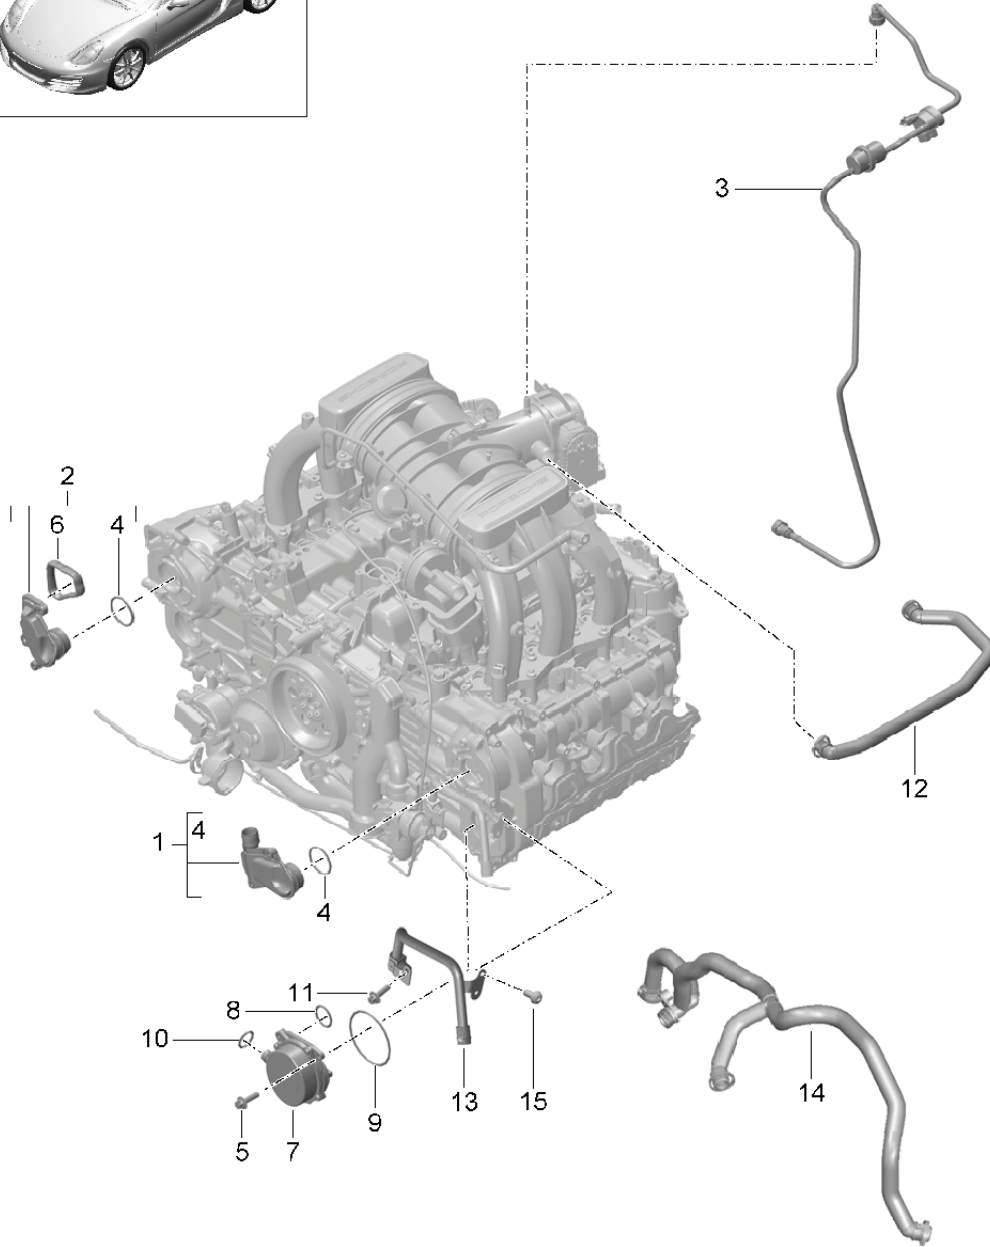

Model: 981-13

Model life 2012>>2016

Model: 981-13

Model life 2012>>2016

Pos	Part Number	Description	Remark	Qty	Model
1	9A1 105 038 00	Crankcase housing Bleeding Tank ventilation Vacuum pump Cover		1	
2	9A1 105 039 00	Crankcase housing Bleeding Cyl. 4 - 6 Cover		1	
3	9A1 110 093 21	Crankcase housing Bleeding Cyl. 1 - 3 Breather line (complete)		1	
4	999 707 636 40	O-ring 44,0 X 3,5N		2	
5	900 385 019 01	Torx screw BM 6 X 20		9	
6	9A1 105 339 00	Seal for Cover		1	
7	9A1 110 090 04	Crankcase housing Vacuum pump for brake servo		1	
7	9A1 110 090 05	No longer use the part here Vacuum pump for brake servo		1	
7	9A1 110 090 06	Discontinued part Vacuum pump for brake servo		1	
8	999 701 504 40	O-ring 10,0 X 2,5		1	
9	999 701 505 40	O-ring 54,0 x 2,5		1	
10	999 701 789 40	O-ring 12,0 X 2,0		2	
11	900 385 041 01	Torx screw M 6 X 12		1	
12	9A1 107 520 20	Breather line Crankcase housing		1	
13	9A1 110 065 20	Vacuum line Discontinued part		1	
13	9A1 110 065 21	Vacuum line		1	
14	9A1 107 515 01	Breather line Crankcase housing		1	
15	999 073 601 01	flat round head bolt M 6 X 14		1