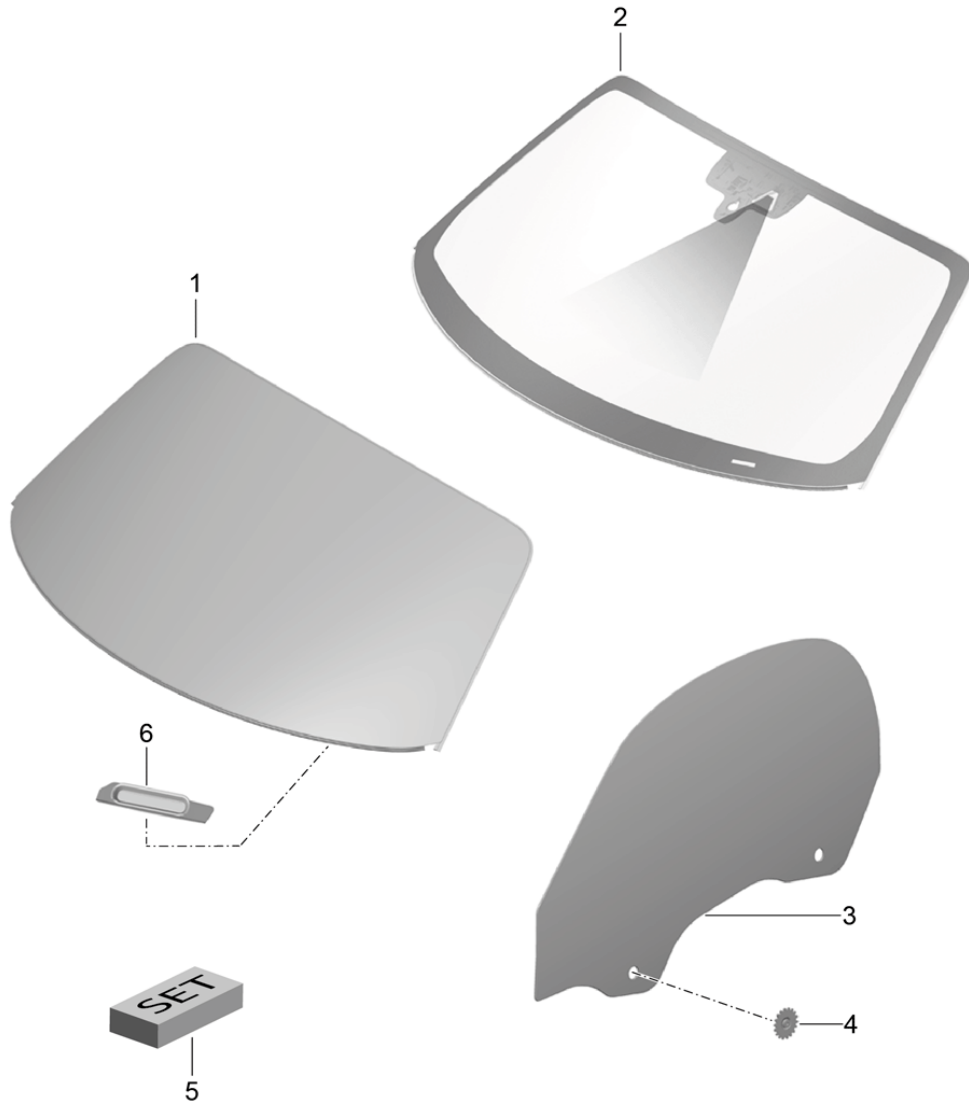

Model: 981-13

Model life 2012>>2016