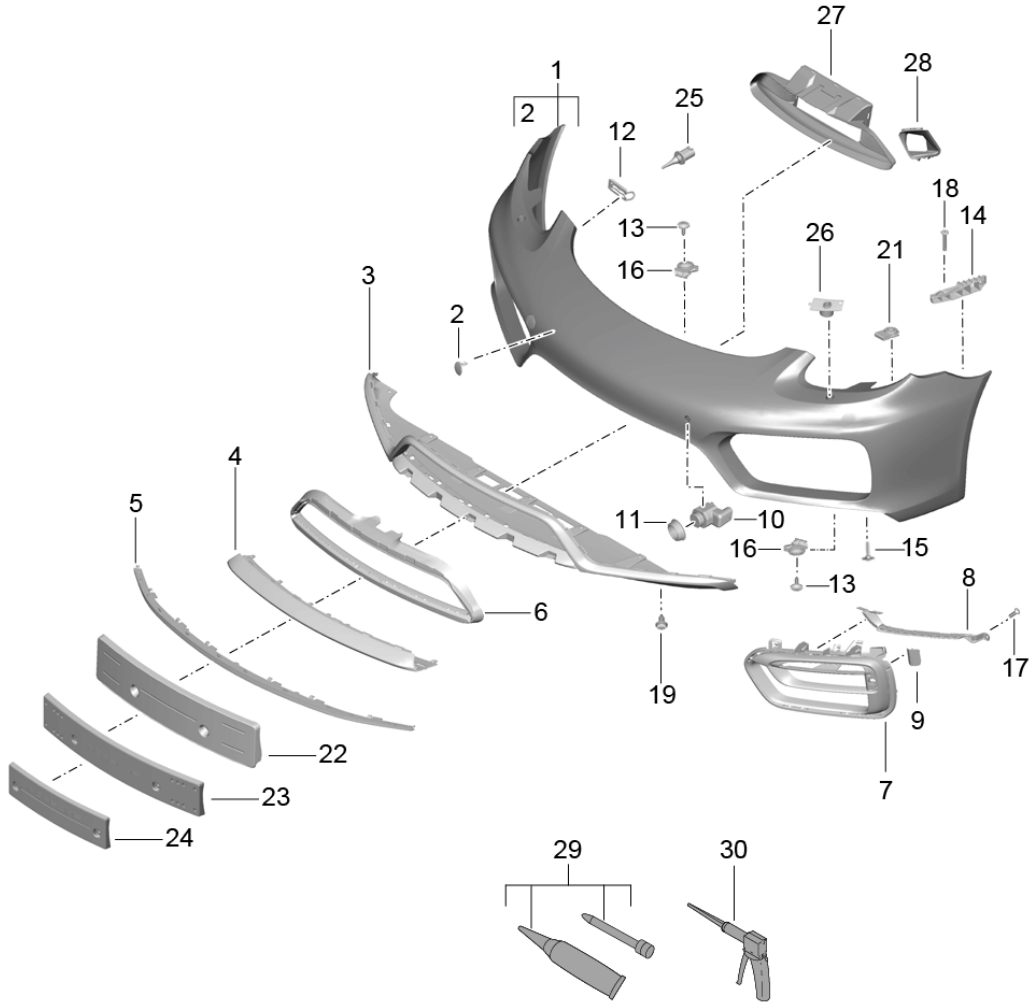

Model: 981-13

Model life 2012>>2016