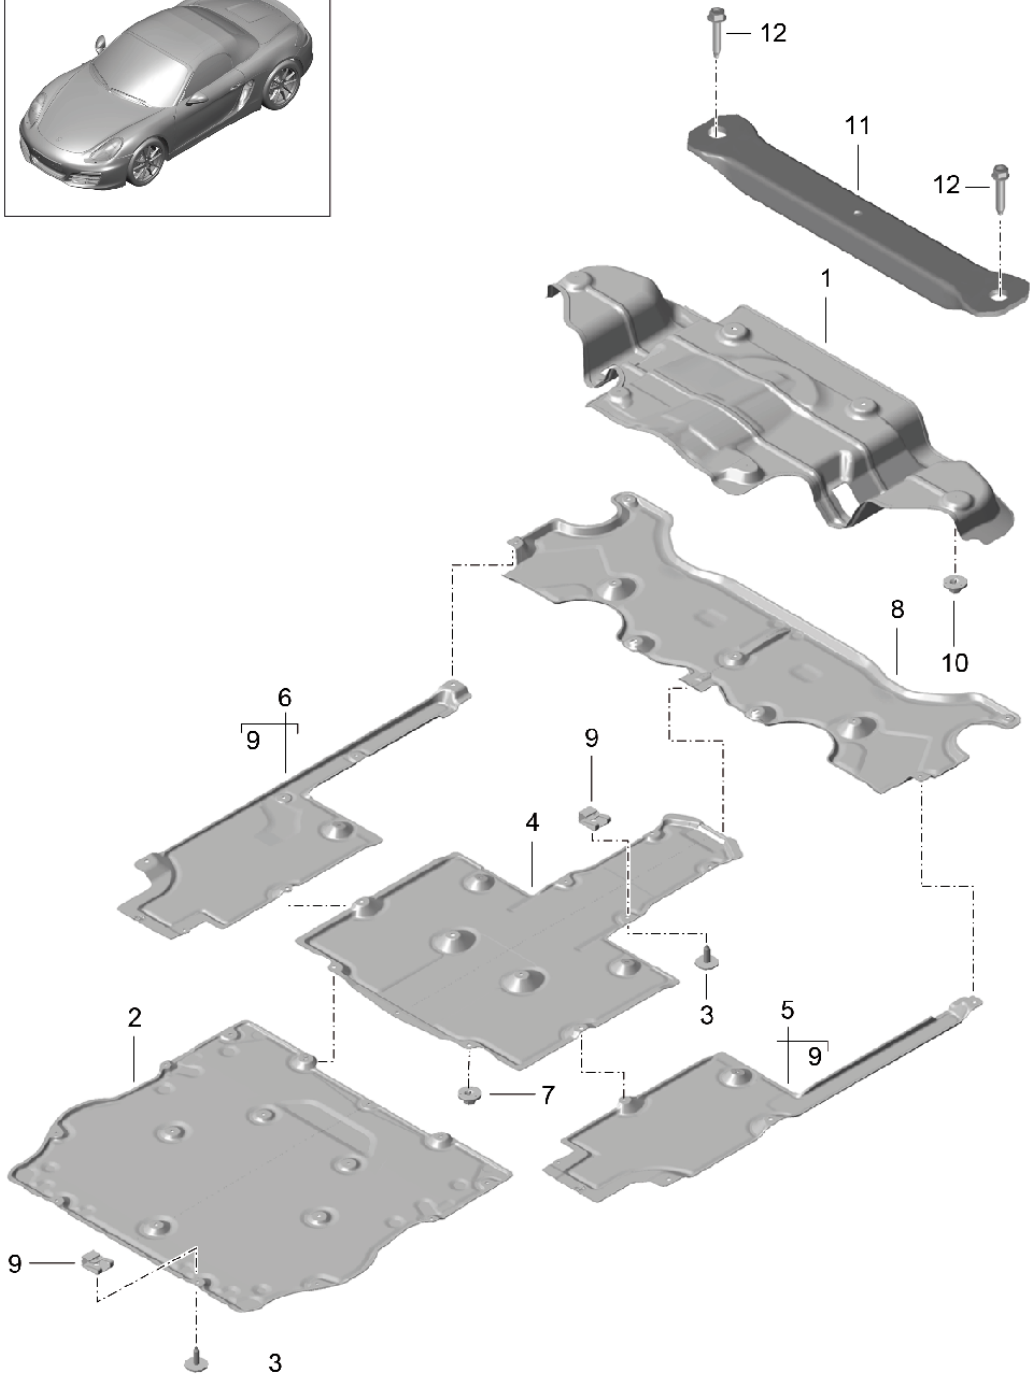

Model: 981-13

Model life 2012>>2016

Model: 981-13

Model life 2012>>2016

Pos	Part Number	Description	Remark	Qty	Model
1	981 504 405 01	Trim Underbody Heat insulation boot floor plate		1	
2	991 504 601 00	Cover	front	1	
3	999 073 505 01	panel screw ST 4,8x16		X	
4	991 504 603 00	Cover	center	1	
5	991 504 605 00	Cover	left	1	
6	991 504 606 00	Cover	center right center	1	
7	999 049 032 40	Hexagon plastic collar nut T6/22x10,5		X	
8	981 504 609 00	Cover	rear	1	
9	999 507 795 09	Underbody panel nut ST 4,8		2	
10	999 049 039 01	Hexagon nut T6		6	
11	981 504 843 00	Transverse strut filler plate		1	
12	999 072 837 01	Rear end Hexagon bolt M10 X 55		2