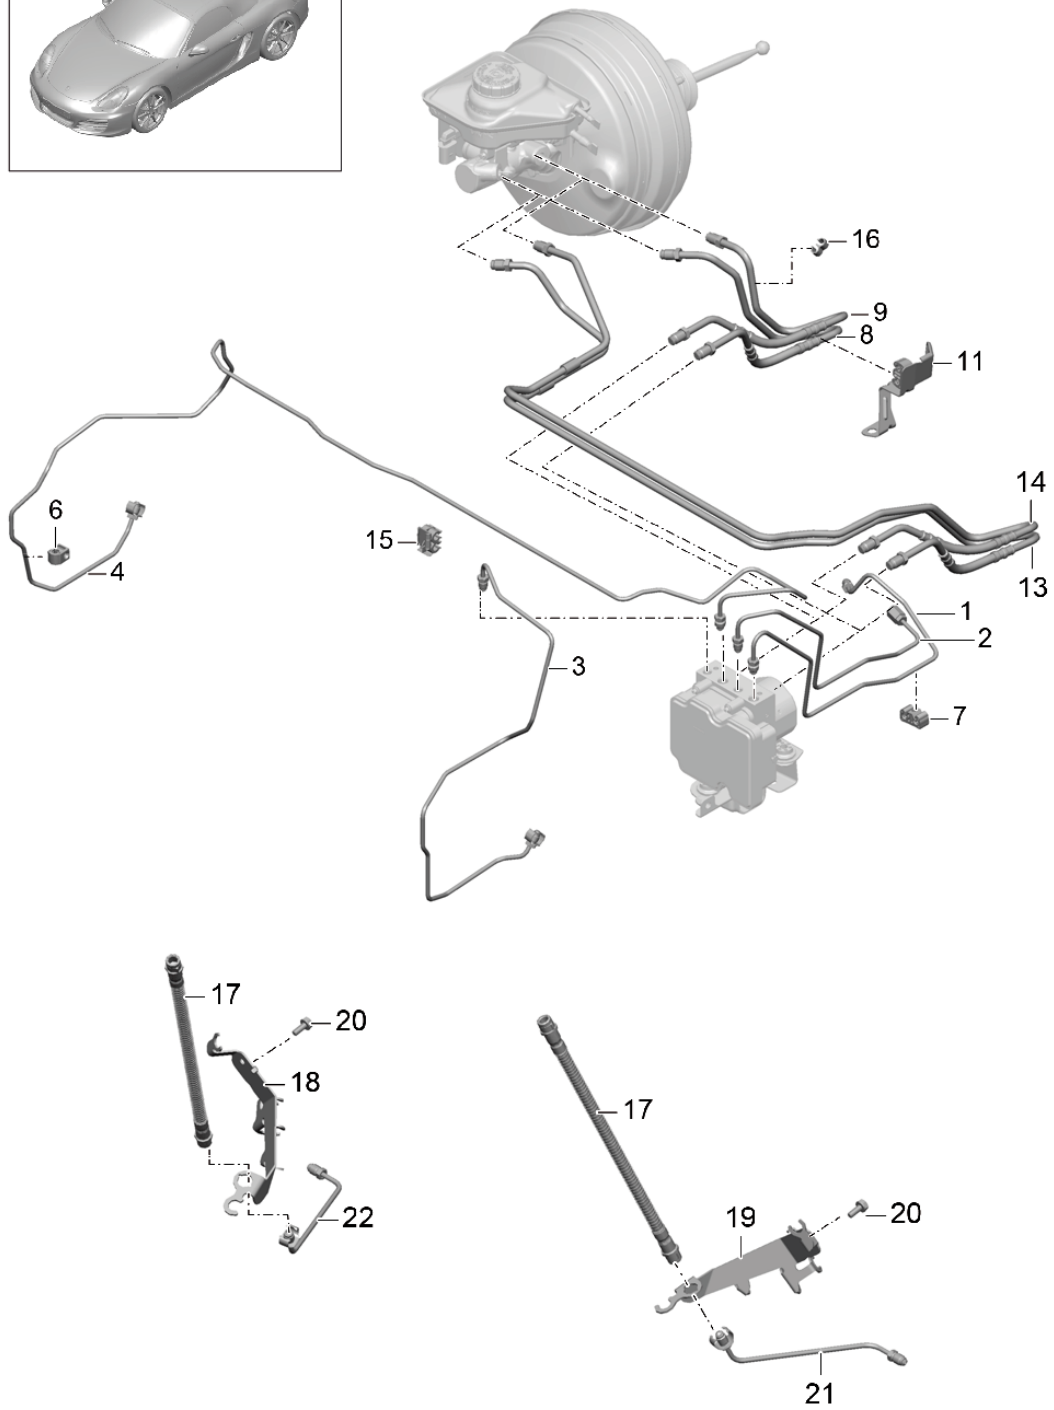

Model: 981-13

Model life 2012>>2016