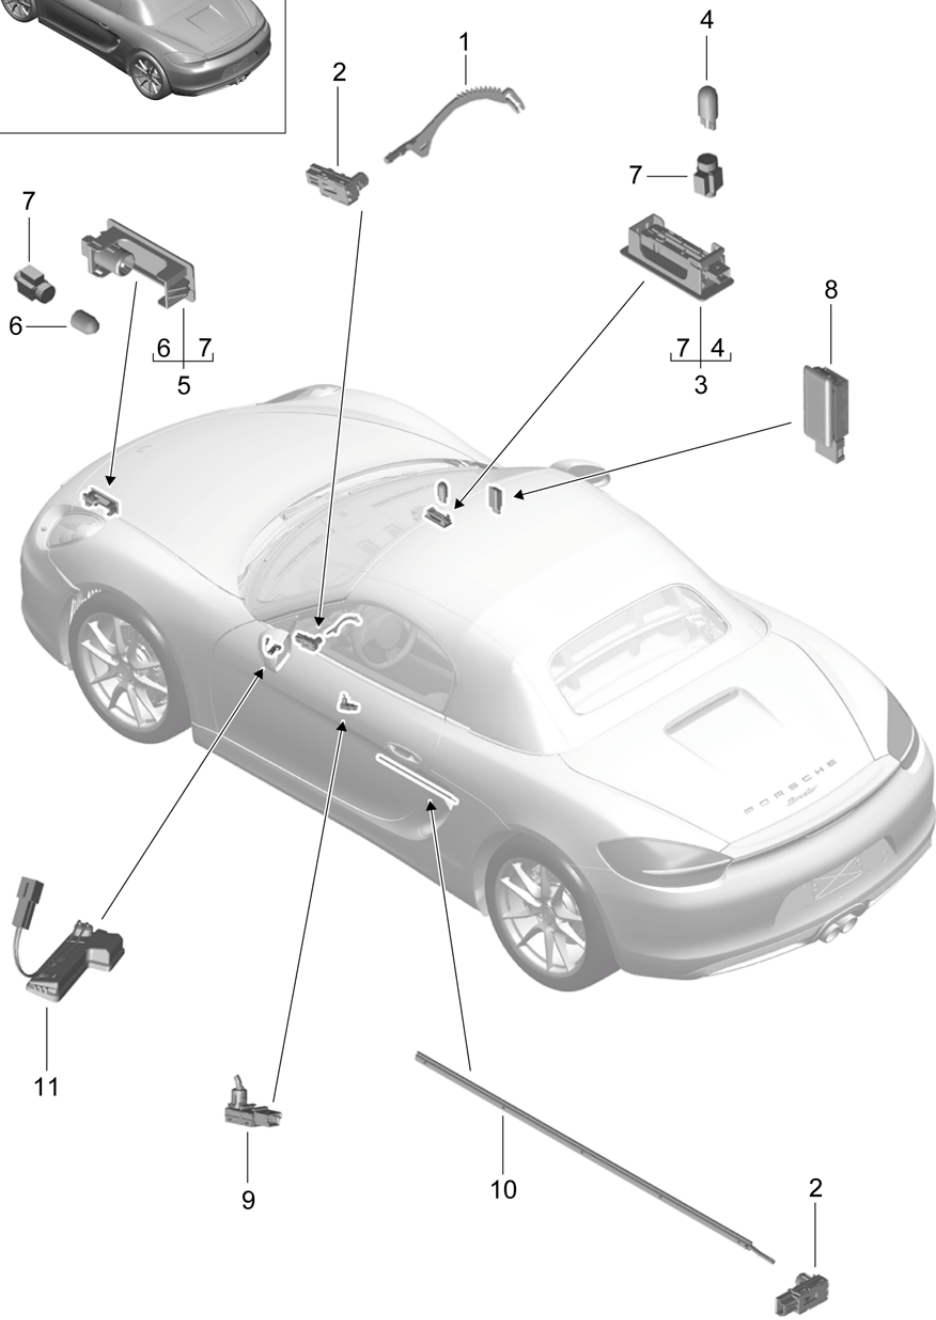

Model: 981-13

Model life 2012>>2016

Pos	Part Number	Description	Remark	Qty	Model
1	991 635 149 01	Fanfare Signal horn alarm system Fanfare High-pitched		1	
(1)	991 635 159 00	Fanfare High-pitched	with:	1	
2	991 635 150 01	Fanfare Low-pitched	also use: 991 612 947 00	1	
(2)	991 635 160 00	Fanfare Low-pitched	with:	1	
-	991 612 947 00	Adapter cable for 991 635 159 00 991 635 160 00	also use: 991 612 947 00	1	
3	N 106 092 04	Hexagon collar nut M 8		2	
4	9P1 951 101	Signal horn for alarm system	use if required: 9P1 998 003 A	1	PR:534,544
5	1K8 951 605 B	Alarm horn		1	PR:536
6	991 637 419 01	Bracket		1	PR:536
7	N 902 955 02	Hexagon collar nut M 8		1	PR:536
8	900 378 176 01	Hexagon bolt M 8 X 20		1	PR:534,544
9	9P1 998 003 A	Wire set Modification kit Signal horn		1	PR:534,544

Model: 981-13

Model life 2012>>2016