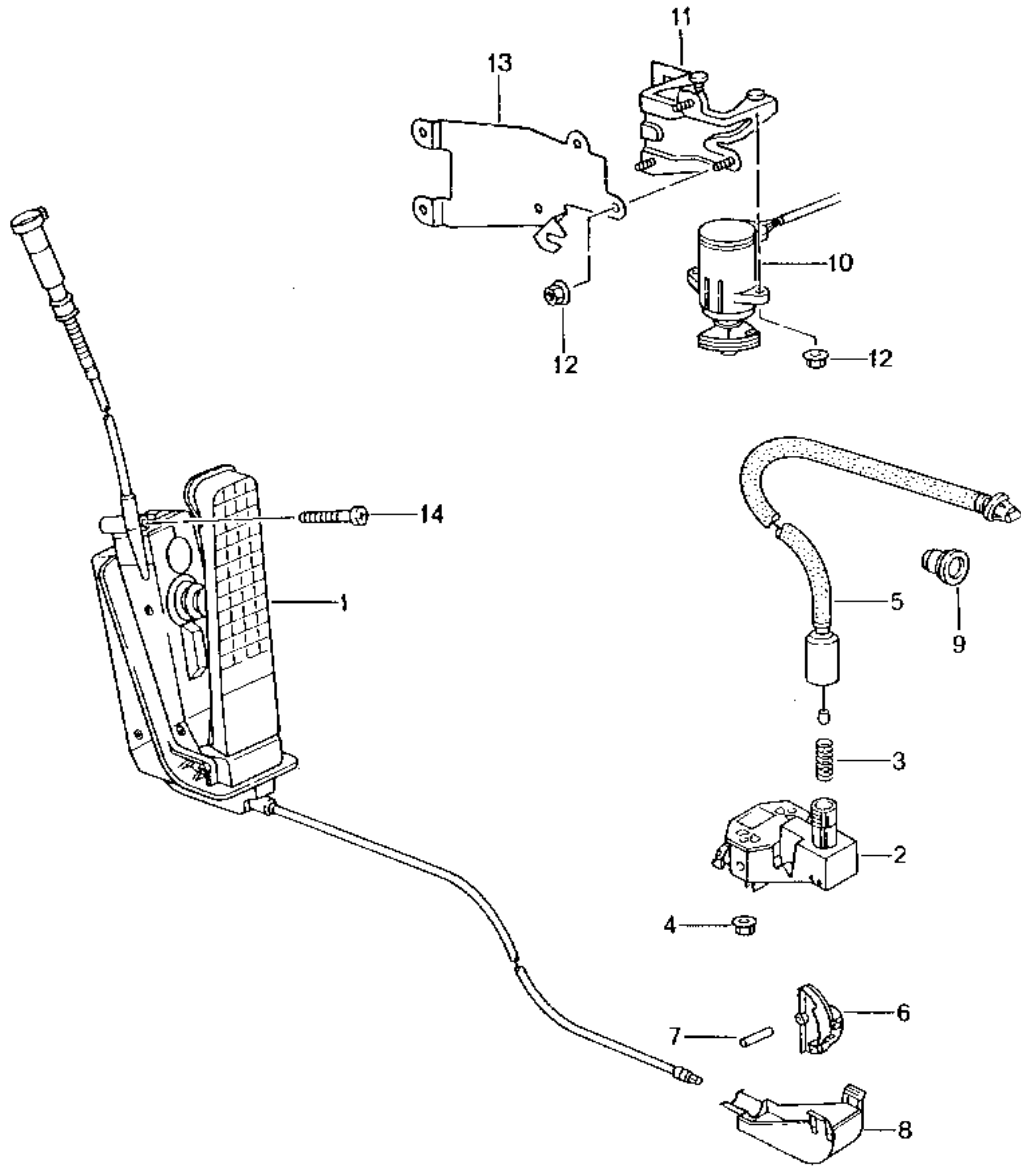

Model: 986 97 Model life 1997>>2004

Pos	Part Number	Description	Remark	Qty	Model
(14)	986 423 113 25	Clutch pipeline F 98XS6 03070>> Use also: 8E0.721.257A		1	
(14)	986 423 377 11	Clutch hose	00-	2	M008
15	996 355 549 00	Support		2	
16	996 355 545 00	Support		3	
17	996 355 543 00	Support		1	
18	999 702 216 41	Grommet		1	M481
(18)	999 702 216 42	Grommet		1	
19	999 702 217 41	Grommet		1	M249
20	986 423 777 00	Bracket F >>98XS6 03069		1	
(20)	986 423 677 25	Bracket F 98XS6 03070>>		1	
(20)	986 423 777 10	Bracket		1	
(20)	996 423 777 01	Bracket		1	
21	999 507 586 40	Cable holder		1	
22	999 230 522 10	Threaded joint		1	
(22)	999 230 541 10	Threaded joint		1	
-	999 230 685 40	Circlip for Threaded joint		3	
23	999 707 333 40	Sealing ring		1	

Model: 986 97

Model life 1997>>2004