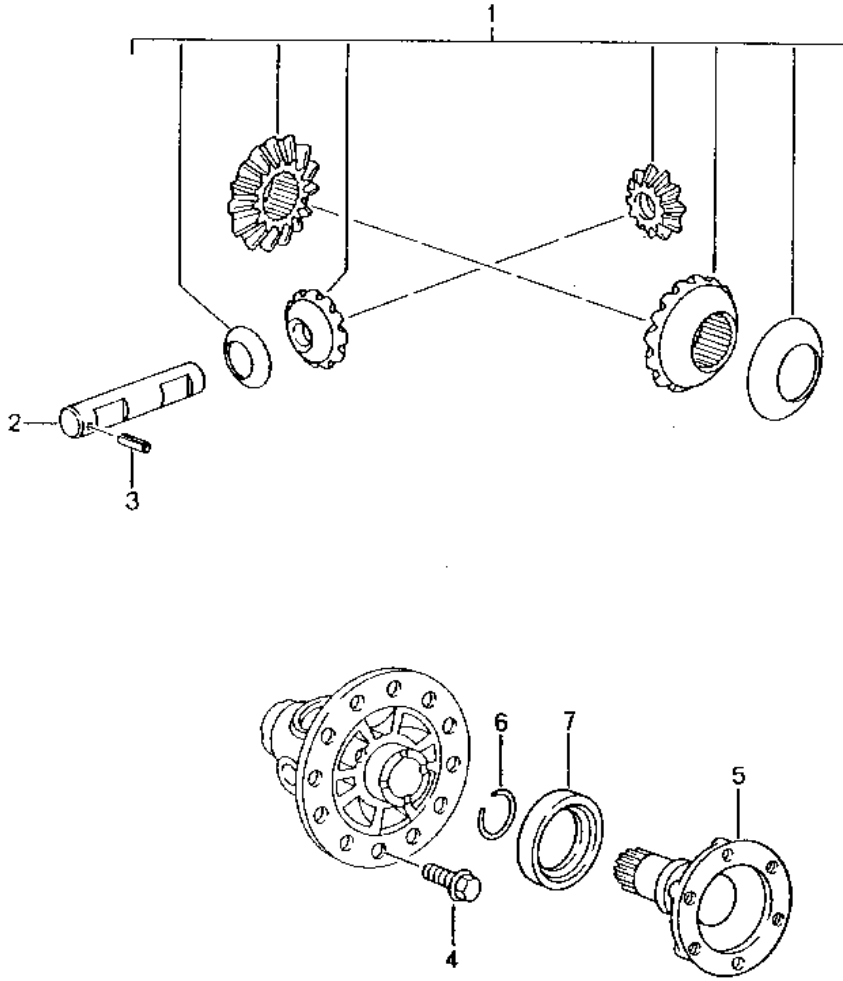

Model: 986 97

Model life 1997>>2004

Model: 986 97

Model life 1997>>2004

Pos	Part Number	Description	Remark	Qty	Model
1	996 332 922 00	Differential Differential pinions 1 set	00-	1	G86.20
2	996 332 205 00	Differential bolt		1	
3	900 309 038 01	Pin 5 X 16		1	
4	996 332 276 00	Hexagon-head bolt M 12 X 1,25 X 22,5		12	
5	996 332 209 00	Joint flange		2	
6	996 332 249 00	Circlip 35 X 2,5		2	
7	999 113 347 40	Shaft sealing ring 48 X 68 X 10		2