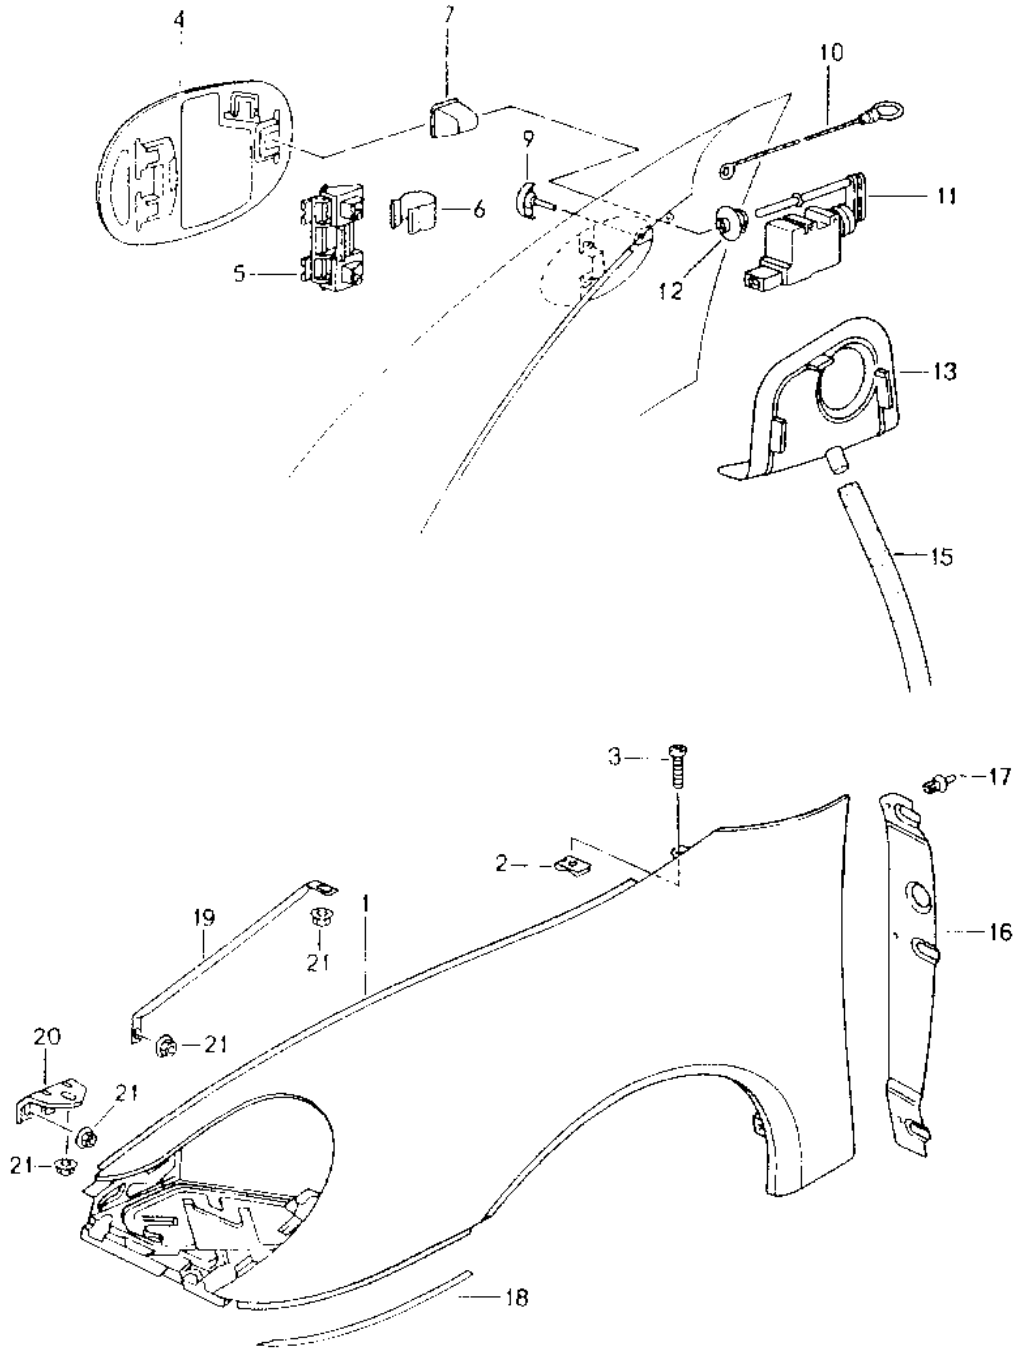

Model: 986 97 Model life 1997>>2004

Pos	Part Number	Description	Remark	Qty	Model
12	996 504 209 01	$ 145 MM Lid		2	
13	999 048 004 02	$ 100 MM Threaded bush		2	
14	986 501 575 00	Cross member		1	
	986 501 575 00 GRV	Prime coated Rear axle			
15	986 502 673 01	Cross member		1	
	986 502 673 01 GRV	Prime coated			

Model: 986 97

Model life 1997>>2004