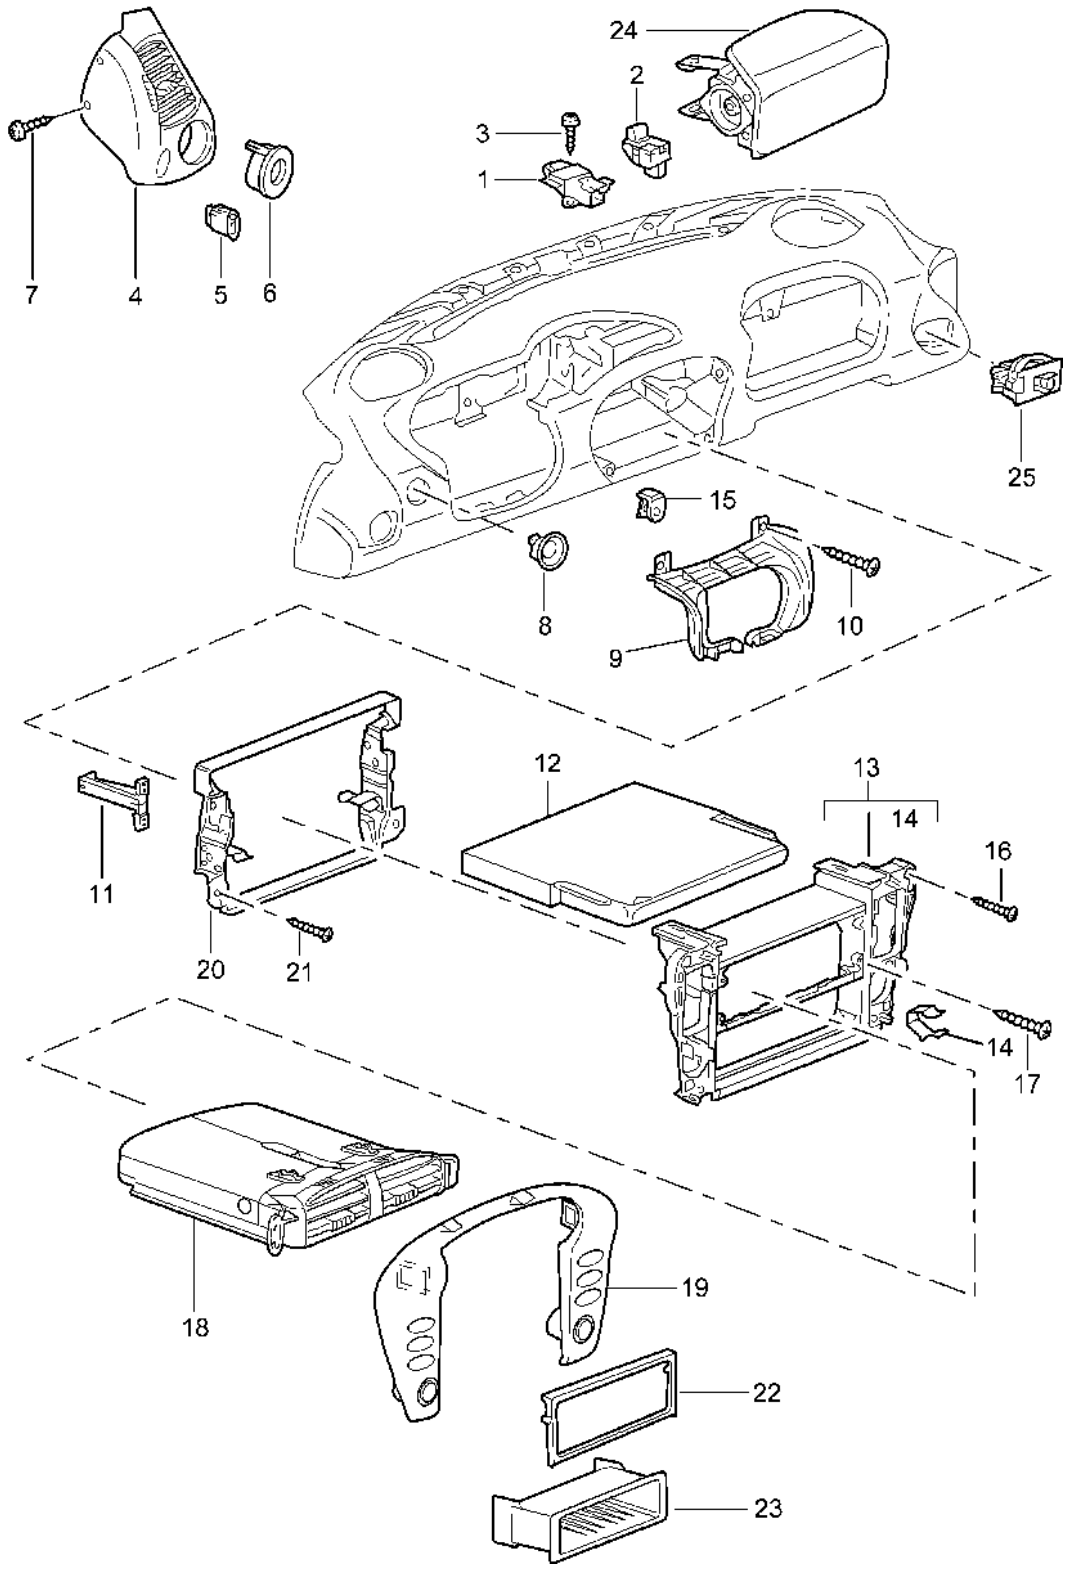

Model: 986 97

Model life 1997>>2004