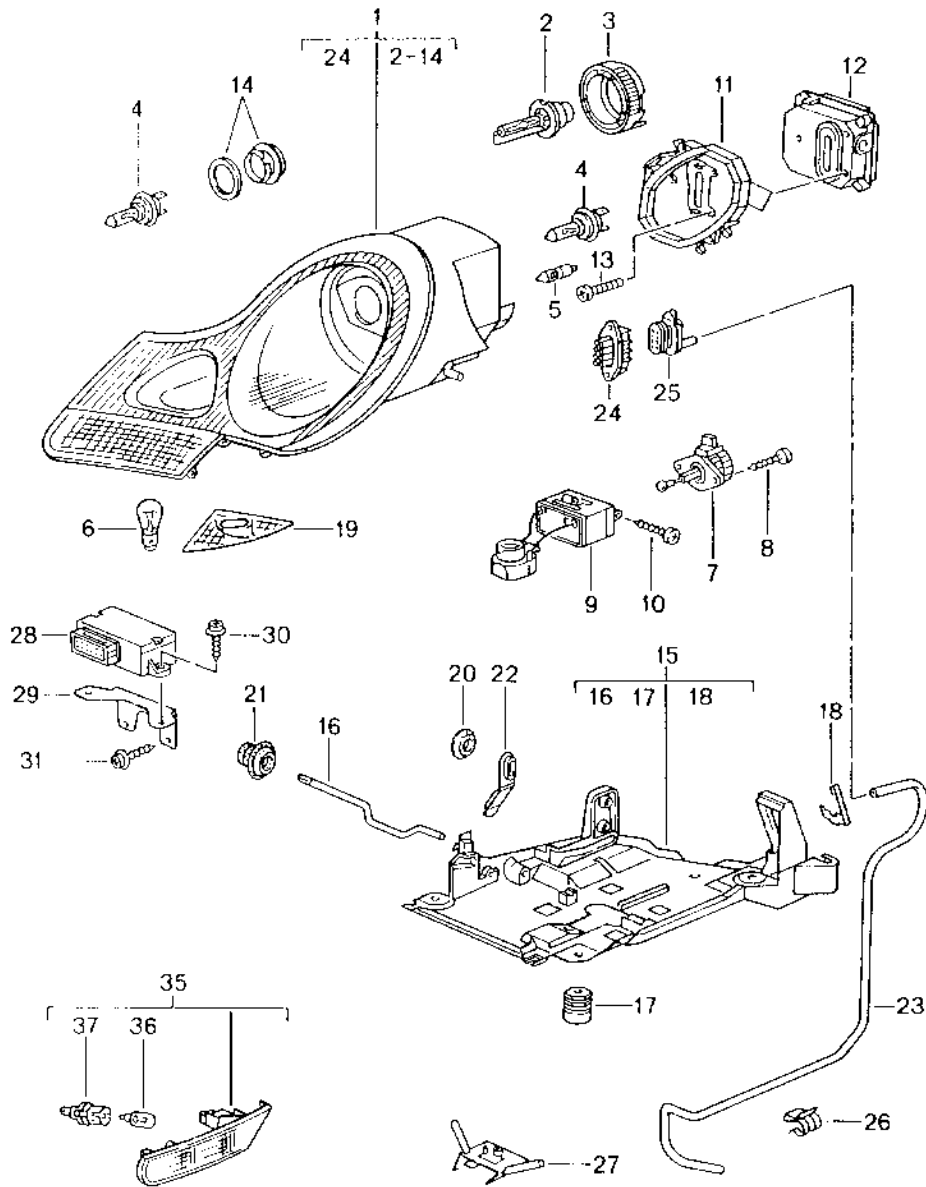

Model: 986 97

Model life 1997>>2004

Model: 986 97 Model life 1997>>2004

Pos	Part Number	Description	Remark	Qty	Model
		Headlamp	99-		M601
		Direction indicator light			
1	996 631 157 01	Headlamp	/L	1	
1	996 631 158 01	Headlamp	/R	1	
1	996 631 157 04	Headlamp	/L	1	M492
1	996 631 158 04	Headlamp	/R	1	M492
2	999 631 036 90	Bulb - PHILIPS -		2	
3	996 631 189 00	Retainer		2	
4	999 631 133 90	Halogen bulb H 7		4	
5	999 631 140 90	Bulb H 6 W		2	
		Position light			
6	900 631 127 90	Bulb 21 W		2	
		Direction indicator light			
7	996 631 125 00	Electric motor Headlight levelling system		2	
8	996 631 199 00	Screw 3,9 X 16		4	
9	996 631 195 01	Ignition control unit		2	
10	996 631 199 00	Screw 3,9 X 16		4	
11	996 631 241 01	Protective cap Headlamp	/L	1	
(11)	996 631 242 01	Protective cap Headlamp	/R	1	
12	993 631 193 02	Control unit		2	
13	900 146 123 02	Screw M 5 X 16		6	
14	996 631 233 00	Protective cap Fog headlamp		2	
15	996 631 041 00	Mounting	/L	1	
(15)	996 631 042 00	Mounting	/R	1	
16	996 631 243 00	Clamping bow		2	
17	996 631 077 00	Fastening part		6	
18	996 631 245 00	Locking device Connector housing	/L	1	
(18)	996 631 246 00	Locking device Connector housing	/R	1	
19	996 631 045 01	Trim cover	/L	1	
(19)	996 631 046 01	Trim cover	/R	1	
20	803 803 583 A	Stopper		2	
20	999 703 196 40	Lid		2	
21	999 703 413 40	Stopper		2	
22	993 631 170 03	Stopper		6	
23	996 631 641 03	Breather pipe	/L	1	
(23)	996 631 642 03	Breather pipe	/R	1	
24	999 652 832 40	Connector housing Headlamp		2	
25	999 650 150 40	Connector housing Wiring harness		2	
-	999 652 744 20	Connector		16	
-	999 704 161 40	Gasket		16	
26	999 651 317 09	Fastening clamp Breather pipe		X	
(26)	999 651 276 40	Cable holder Breather pipe		X	
(26)	999 651 282 40	Wing strut Cable holder Breather pipe Front apron		X	