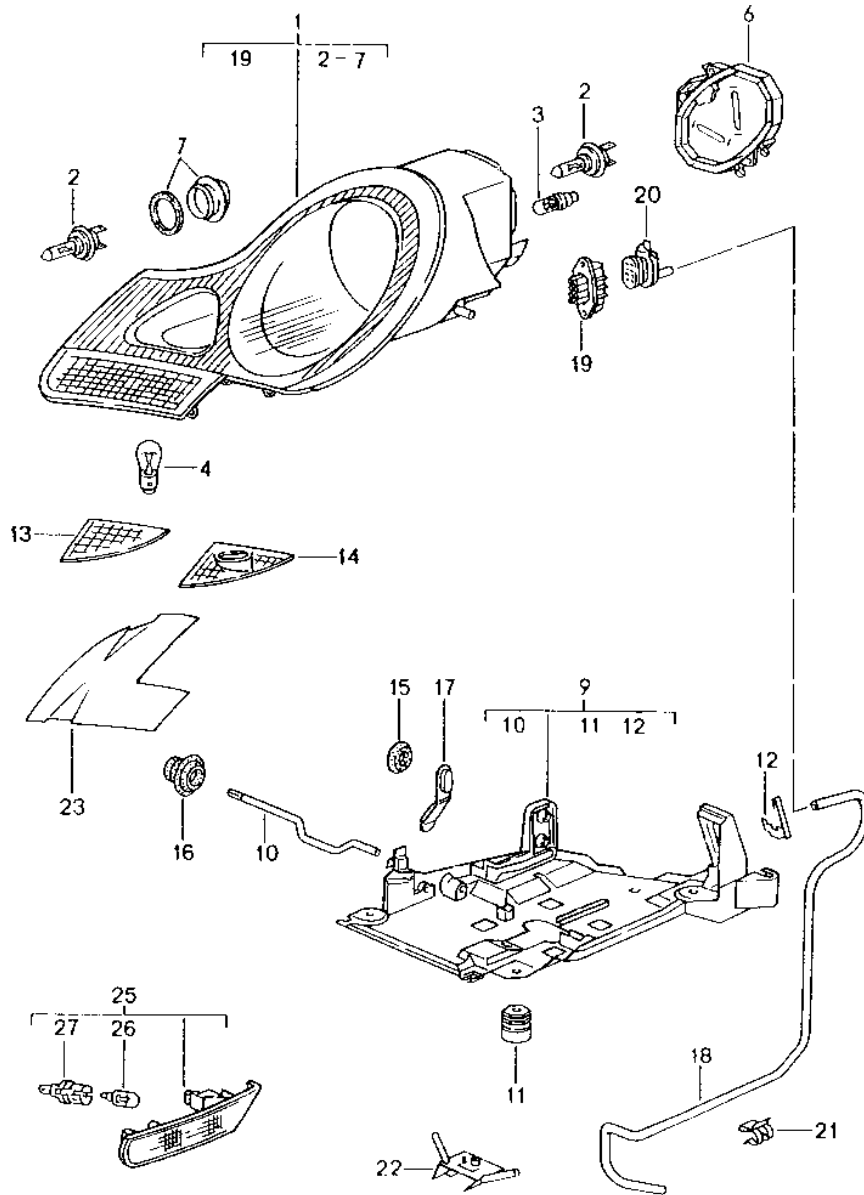

Model: 986 97

Model life 1997>>2004

Pos	Part Number	Description	Remark	Qty	Model
		Headlight washer system			M288
1	996 624 502 00	Pump		1	
2	993 628 213 00	Spacer		1	
3	928 628 193 00	Gasket without Strainer		1	
(3)	996 628 393 00	Gasket with Strainer		1	
-	000 043 204 79	Hose 8 X 3 1020 MM		*	
4		170 MM		1	
5		930 MM		1	
6				1	
-	999 512 673 00	Hose clamp for POS. 1 + 8		X	
-	999 512 568 02	Clamp for POS. 5 + 6		X	
7	996 628 673 00	Line		1	
8	996 628 675 00	Clutch Quick-connecting lock		3	
9	996 628 333 00	Nozzle	/L	1	
10	996 628 334 00	Nozzle	/R	1	
11	996 628 335 00	Threaded bolt		2	
12	999 076 064 02	Hexagon nut M 6-S		4	

Model: 986 97

Model life 1997>>2004