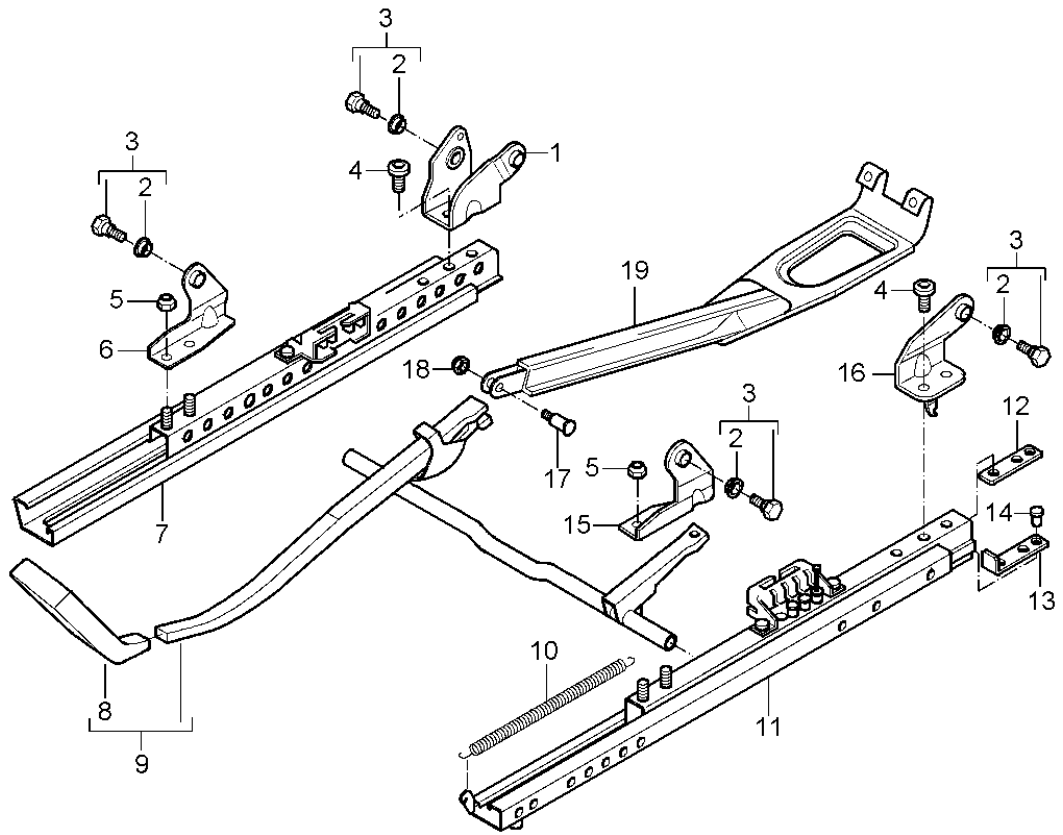

Model: 986 97

Model life 1997>>2004

Pos	Part Number	Description	Remark	Qty	Model
19	996 521 675 00	Adjusting mechanism	/L	1	
(19)	996 521 676 00	Adjusting mechanism	/R	1	
20	986 521 683 00	Bowden cable		2	
21	999 919 180 07	Countersunk-head screw M 5 X 18		2	

Model: 986 97

Model life 1997>>2004