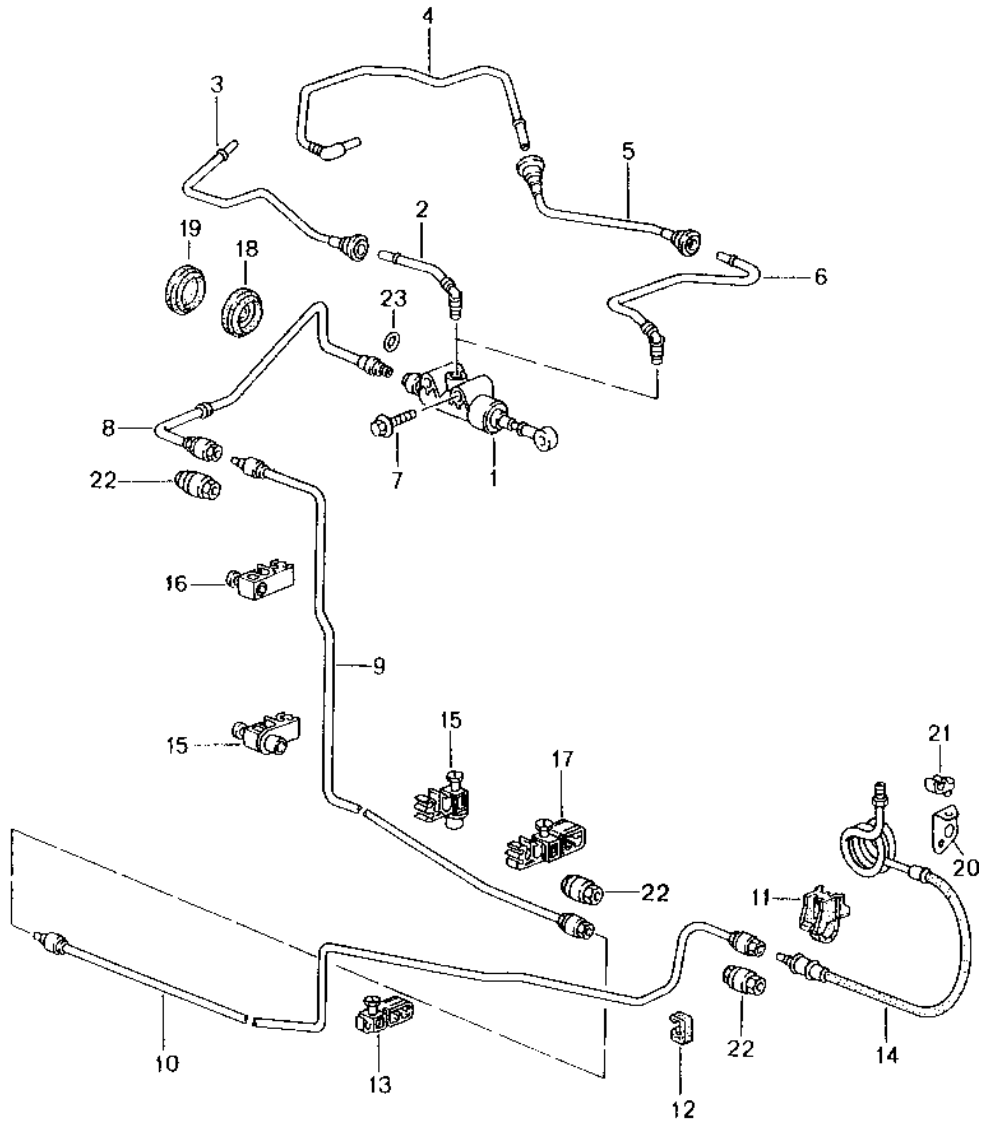

Model: 986 97

Model life 1997>>2004