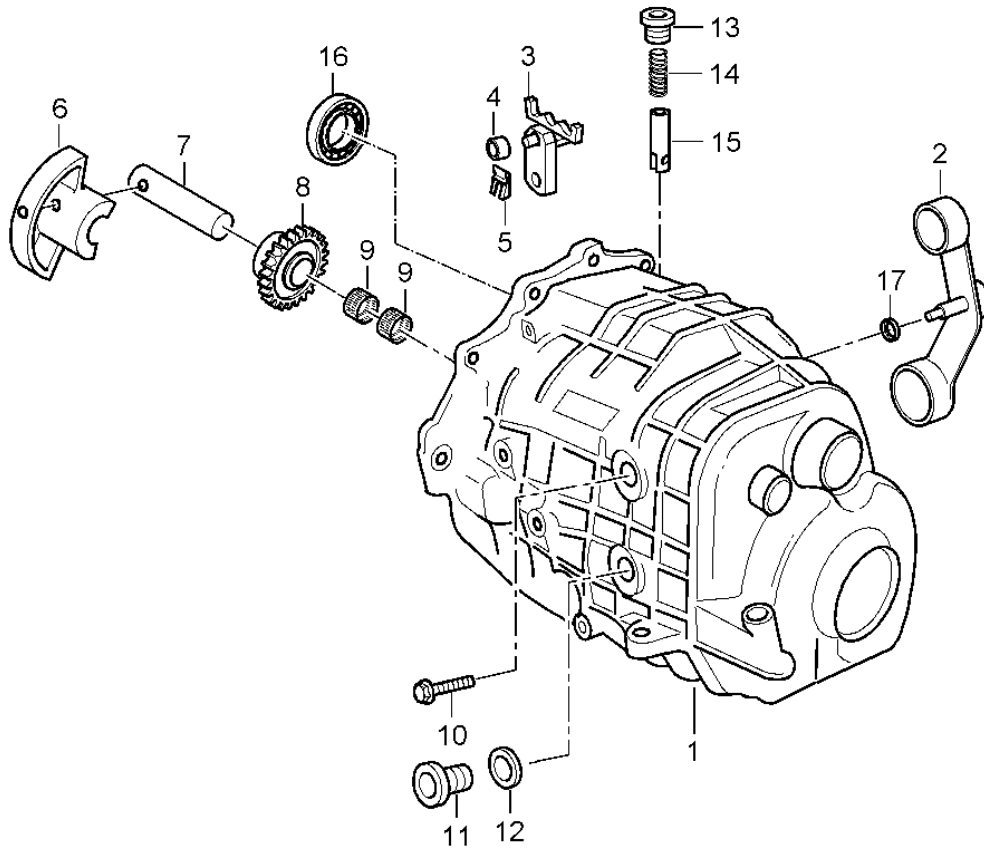

Model: 986 97

Model life 1997>>2004

Model: 986 97

Model life 1997>>2004

Pos	Part Number	Description	Remark	Qty	Model
		Gear housing Transmission cover Transmission case Rear		1	G86.20
1	986 301 023 00				
2	986 303 041 00	Gearshift lever		1	
3	996 303 033 00	Shift segment		1	
4	996 303 303 00	Roller 20 X 8 X 8		1	
5	996 303 383 00	Lock 20 X 26 X 17		1	
6	986 302 225 00	Segment		1	
7	996 302 228 00	Bolt		1	
8	996 302 226 00	Reverse idler gear		1	
9	996 302 224 00	Needle cage 20 X 26 X 17		1	
10	996 302 223 00	Hexagon-head bolt M 8 X 55		1	
11	900 219 001 02	Screw plug M 22 X 1,5		1	
12	900 123 118 30	Sealing ring A22 X 27		1	
13	996 303 237 00	Screw plug M 18 X 1,5		1	
14	996 303 235 00	Compression spring		1	
15	996 303 035 00	Bolt		1	
16	996 301 808 00	Cylindrical-roller bearing Drive shaft		1	
17	996 303 517 01	Shaft sealing ring 15X21X7		1	
17	996 303 517 00	Shaft sealing ring 15X21X7		1