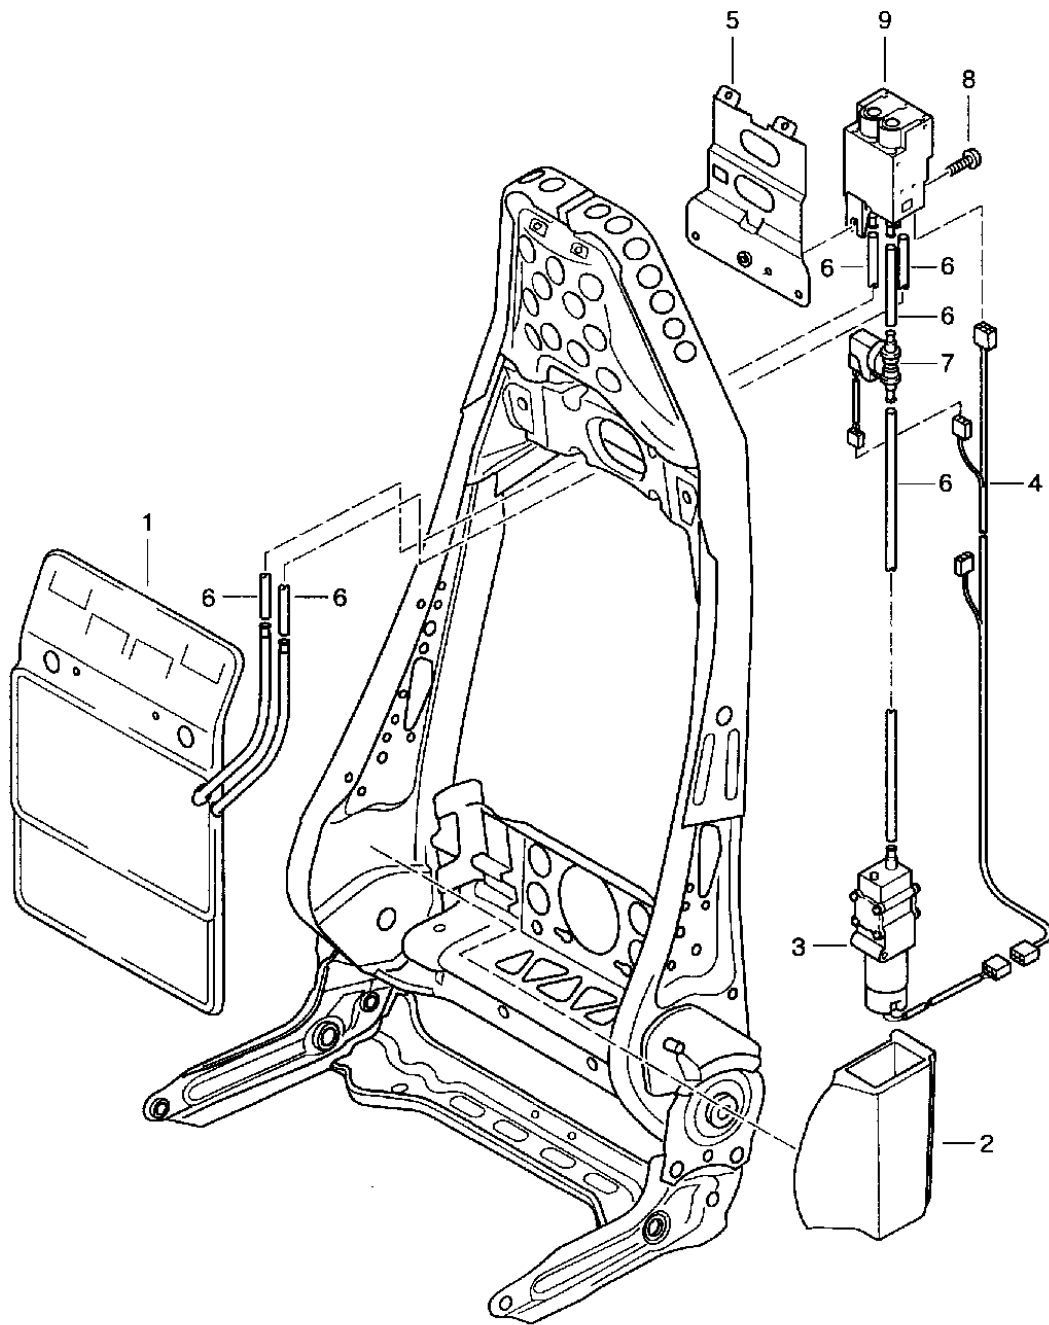

Model: 986 97

Model life 1997>>2004

Model: 986 97 Model life 1997>>2004

Pos	Part Number	Description	Remark	Qty	Model
1	996 521 709 00	Lumbar support Lumbar support Complete		2	BOXSTER
2	996 521 719 00	Sound absorber Compressor		2	
3	996 620 725 00	Compressor		2	
4	996 612 541 00	Wiring harness Seating position control Lumbar support adjustment		2	
(4)	996 612 542 00	Wiring harness Seating position control Lumbar support adjustment		2	M537/538
5	996 521 721 00	Support Valve housing		2	
6	999 181 749 40	Air hose Seating position control		2	
7	996 613 725 00	Pressure switch		2	
8	900 067 051 02	Pan-head screw M 5 X 10		2	
9	996 617 725 00	Valve housing Seating position control		2	
(9)	996 617 726 00	Valve housing Seating position control		2	M537/538