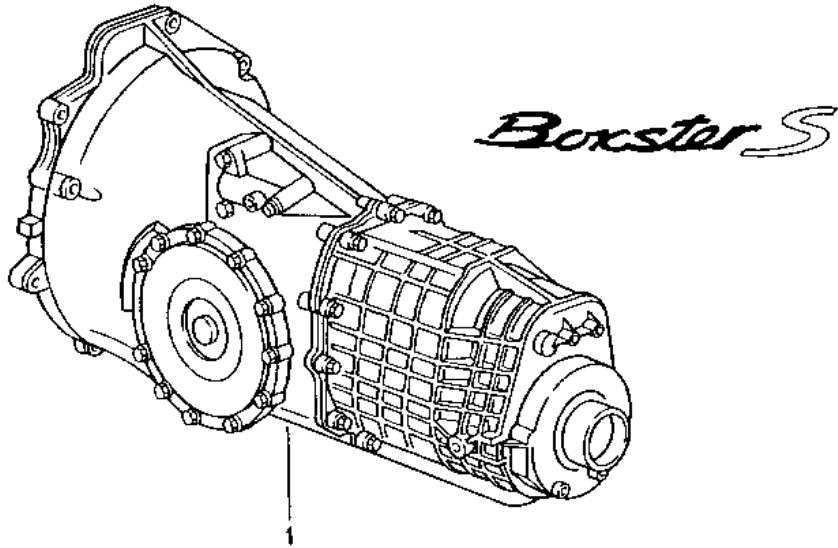

Model: 986 97 Model life 1997>>2004

Pos	Part Number	Description	Remark	Qty	Model
(14)	012 301 276 A	Cup		1	GFW
14A	012 311 429 M	Sleeve 23 X 37 X 28,3 Only for Transmission cover 012 301 205 N		1	
14A	012 311 429 P	Sleeve 23 X 39 X 28,3 Only for Transmission cover 012 301 205 P		1	
15	012 301 115	Stopper		2	
16	012 301 457 C	Shaft sealing ring 16 X 24 X 6		1	
18	012 301 268 E	Torx screw M 8 X 44	-02	13	
(18)	012 301 282 A	Torx screw M 8 X 48	03-	13	
(18)	9A7 002 079 00	Torx screw M 8 X 48	03-	13	
20	000 043 204 71	Transmission oil HYPOID 20 LTR. Container		X	

Model: 986 97

Model life 1997>>2004