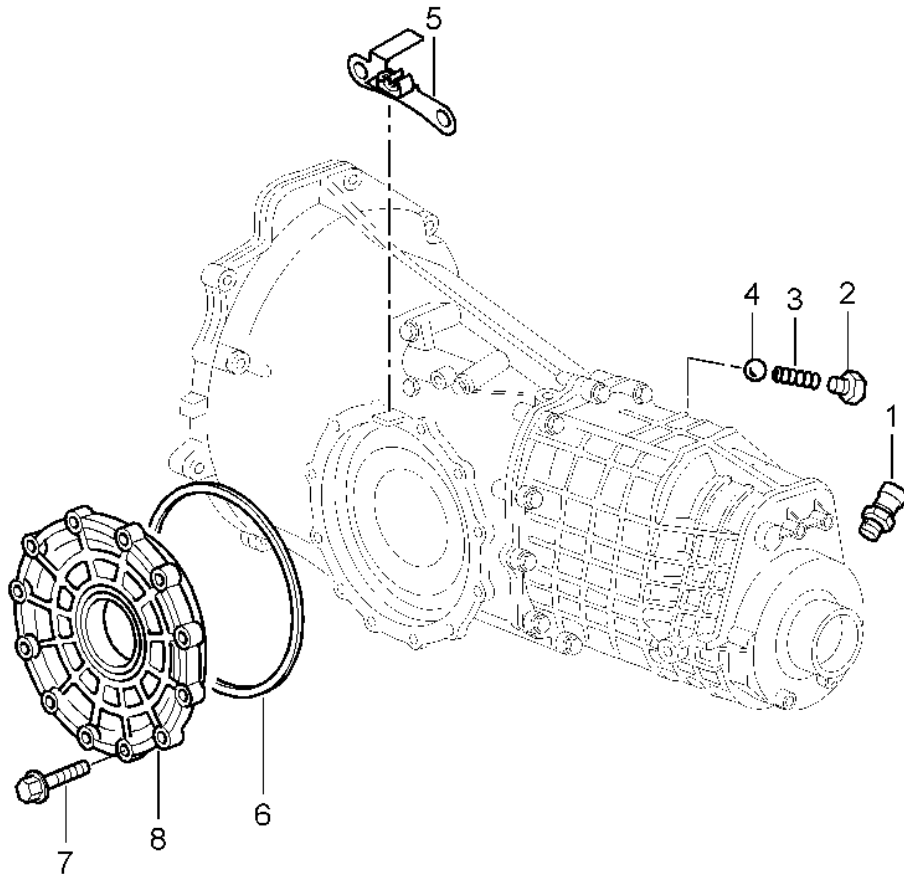

Model: 986 97

Model life 1997>>2004

Model: 986 97

Model life 1997>>2004

Pos	Part Number	Description	Remark	Qty	Model
		Transmission	00-		G86.20
		Single parts			
1	996 606 133 00	Switch		1	
2	900 124 023 02	Screw plug M 10 X 1		4	
3	996 303 245 00	Compression spring		1	
4	900 108 064 00	Ball 8		4	
5	996 423 677 00	Support		1	
6	996 301 315 00	O-ring 190 X 3		1	
7	996 301 317 00	Hexagon-head bolt M 8 X 35		X	
-	000 043 010 00	Loctite 574		1	