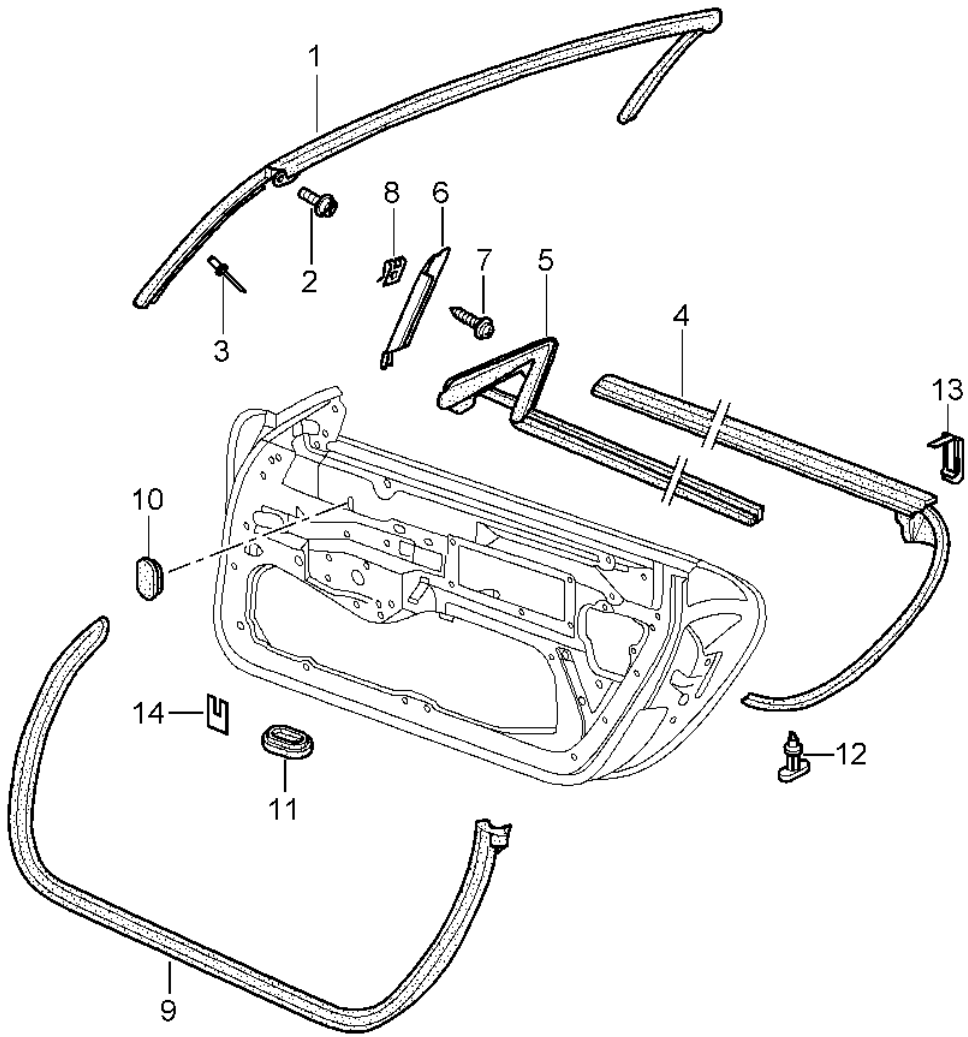

Model: 986 97

Model life 1997>>2004

Pos	Part Number	Description	Remark	Qty	Model
17	999 072 043 09	Hexagon-head bolt M 6 X 12		4	
18	999 500 066 02	Micro-self-locking Blind rivet nut M 6/0,5 - 3		6	M563
(19)	996 537 545 00	Cover Lock	/L	1	
19	996 537 546 00	Cover Lock	/R	1	

Model: 986 97

Model life 1997>>2004