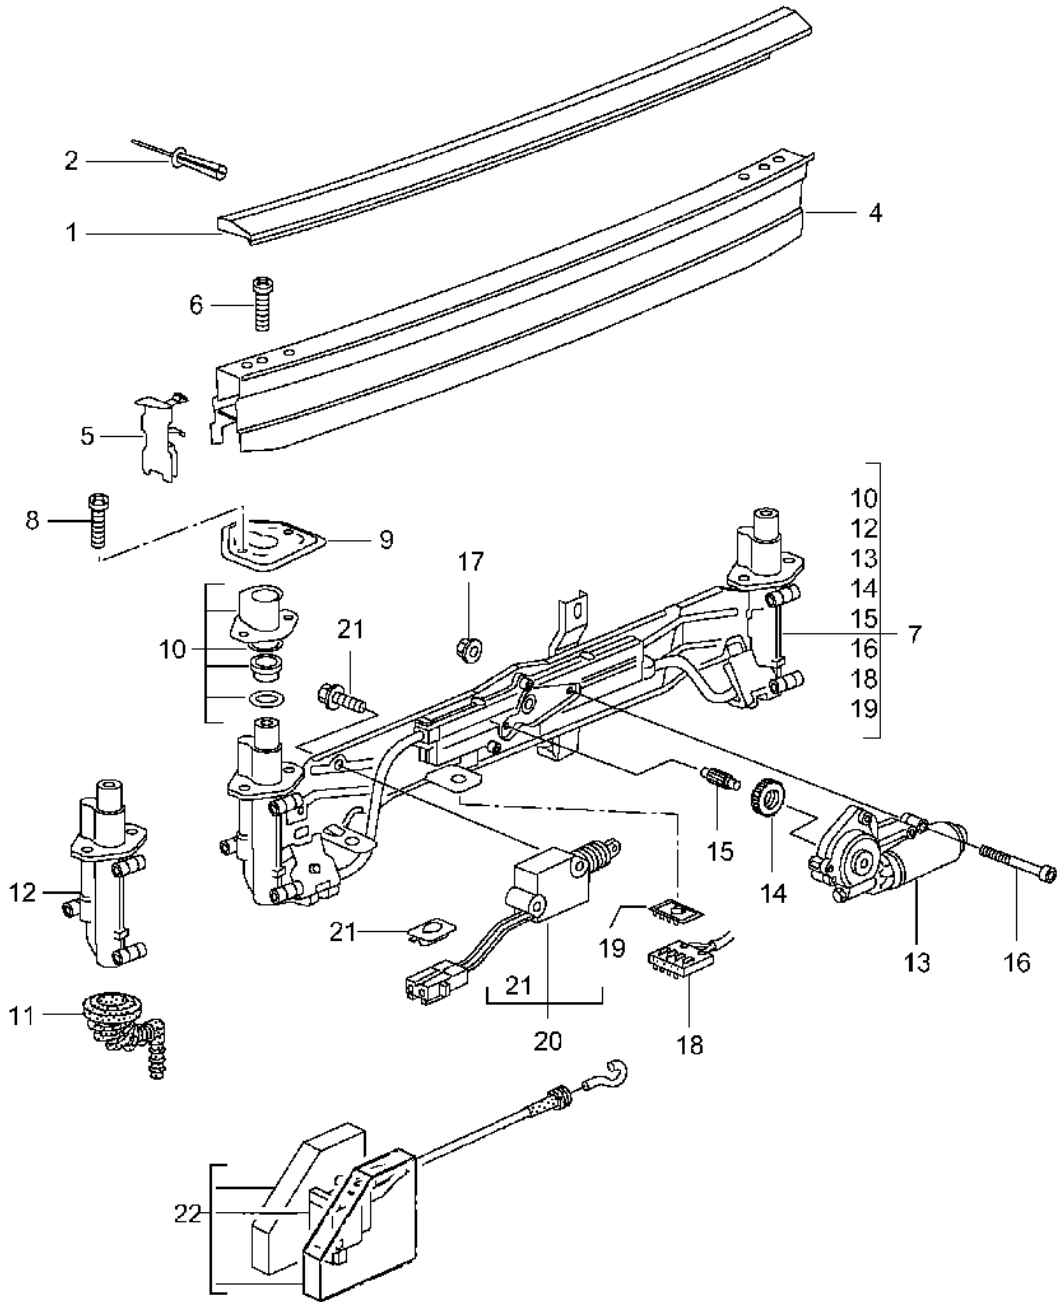

Model: 986 97

Model life 1997>>2004

Model: 986 97 Model life 1997>>2004

Pos	Part Number	Description	Remark	Qty	Model
1	986 504 609 01	Rear spoiler			
		Upper part	-02	1	
	986 504 609 01 G2X	Prime coated			
1	986 504 609 02	Upper part	03-	1	
	986 504 609 02 G2X	Prime coated			
(2)	999 507 499 40	Expansion rivet		3	
		5,0 X 11,5			
4	986 504 613 01	Bracket	-02	1	
4	986 504 613 02	Bracket	03-	1	
5	986 504 615 01	Cover	/L -02	1	
5	986 504 615 02	Cover	/L 03-	1	
(5)	986 504 616 01	Cover	/R -02	1	
(5)	986 504 616 02	Cover	/R 03-	1	
6	999 218 016 02	Combination screw		2	
		M 6 X 16			
		Micro-self-locking			
6	999 218 016 01	Combination screw		2	
		M 6 X 16			
		Micro-self-locking			
7	986 504 109 00	Driving mechanism		1	
-	999 652 919 40	Plug socket		1	
-	999 652 567 22	Cylindrical socket		5	
8	999 218 016 02	Combination screw		4	
		M 6 X 16			
		Micro-self-locking			
8	999 218 016 01	Combination screw		4	
		M 6 X 16			
		Micro-self-locking			
9	986 504 251 00	Mounting plate		2	
10	986 504 913 00	Gasket set		2	
11	986 504 915 00	Water drain hose		1	
12	986 504 911 00	Hinge	/L	1	
(12)	986 504 912 00	Hinge	/R	1	
13	996 624 151 00	Electric motor		1	
14	986 504 261 00	Spur gear		1	
15	986 504 263 00	Axle		1	
16	900 074 364 02	Hexagon-head bolt		3	
		M 5 X 55			
		Micro-self-locking			
17	900 377 009 01	Hexagon nut		3	
		M 5			
18	999 652 918 40	Connector housing		1	
19	999 650 175 40	Support		1	
20	996 624 117 00	Actuator	-00	1	M534/535
-	999 652 749 40	Plug socket		1	
-	999 652 567 22	Cylindrical socket		2	
21	999 507 434 40	Support		1	M534/535
22	986 512 117 00	Actuator	01-	1	M534/535