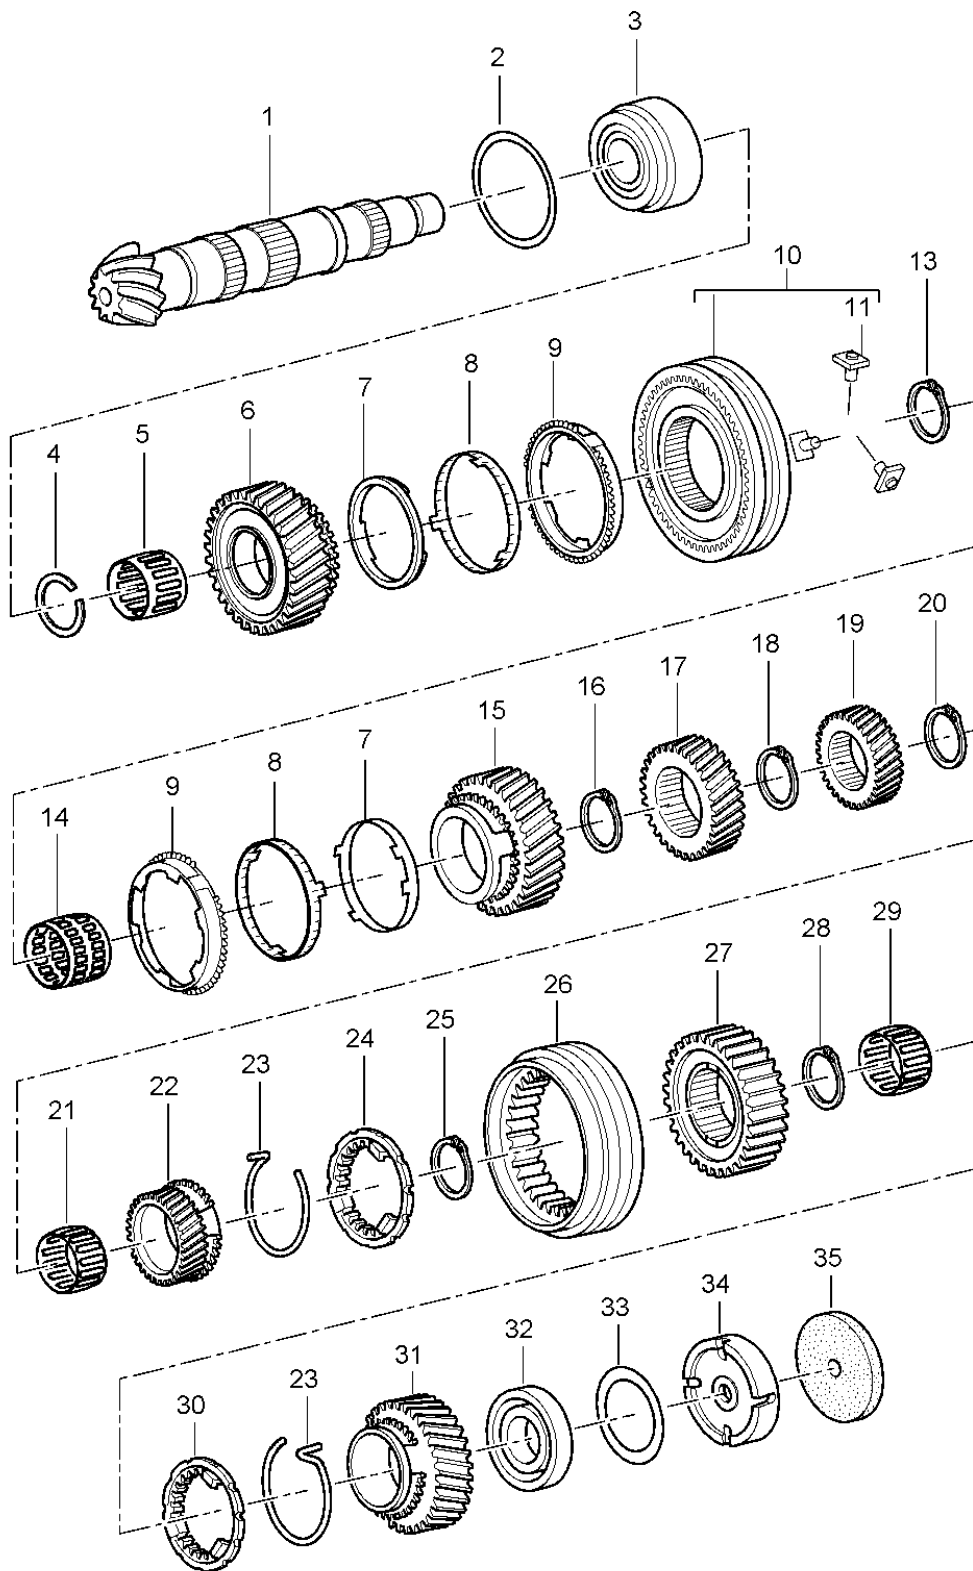

Model: 986 97

Model life 1997>>2004