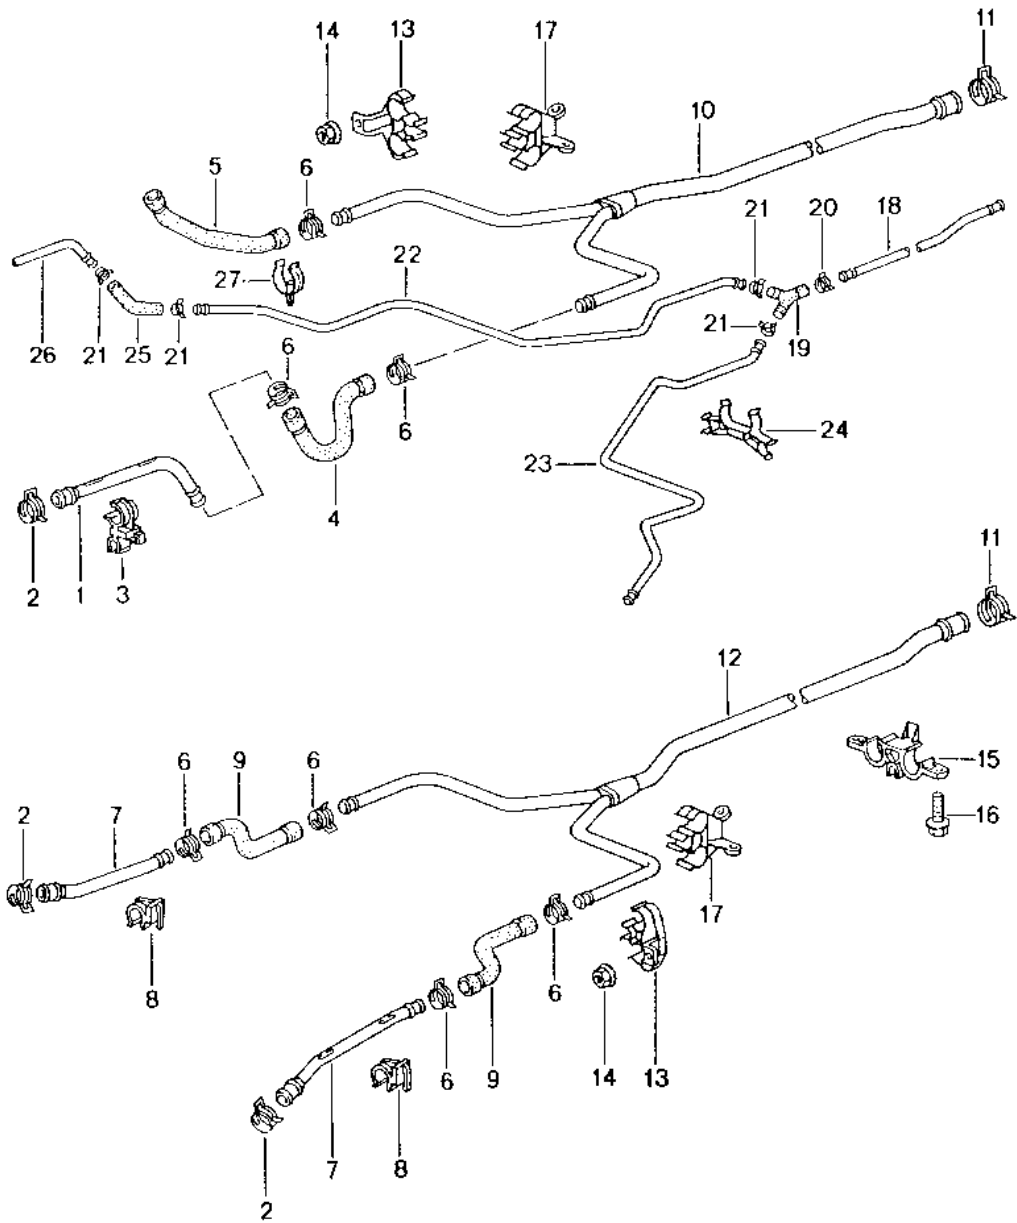

Model: 986 97

Model life 1997>>2004

Pos	Part Number	Description	Remark	Qty	Model
17	996 106 210 02	Vent line		1	
18	999 512 668 09	Hose clamp 49 X 12		2	
19		Connection piece See illustrations 1/04/00		X	

Model: 986 97

Model life 1997>>2004