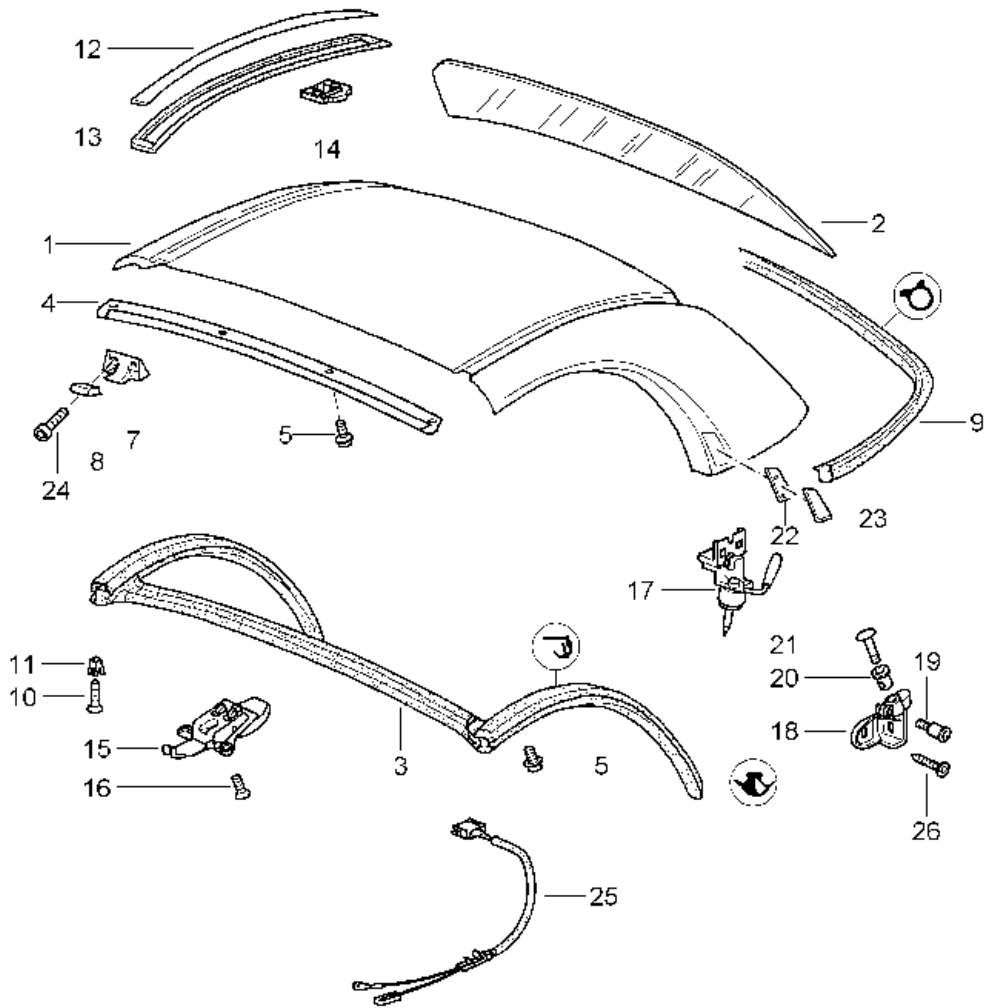

Model: 986 97

Model life 1997>>2004

Model: 986 97 Model life 1997>>2004

Pos	Part Number	Description	Remark	Qty	Model
		Hardtop Accessories Gaskets			M550
1	986 563 911 01 986 563 911 01 GRV	Hardtop Prime coated without Accessories	97	1	
1	986 563 911 03 986 563 911 03 GRV	Hardtop Prime coated without Accessories	98-	1	
2	986 563 091 01	Rear window Ready for installation		1	
2	986 563 091 02	Rear window Ready for installation		1	M008
3	986 563 025 01	Gasket		1	
4	986 563 319 01	Retaining strip		1	
5	900 067 378 09	Pan-head screw		10	
-	000 043 203 29	Sealing strap NITTO		X	
7	986 561 605 00 986 561 605 00 A09	Centring journal Black		2	
8	986 563 625 03	Cap		2	
9	986 563 027 01	Gasket		1	
10	999 073 049 02	Tapping screw		14	
11	999 507 547 40	Expander nut		22	
12	986 563 707 00 986 563 707 00 GRV	Cover strip Prime coated	/L	1	
(12)	986 563 708 00 986 563 708 00 GRV	Cover strip Prime coated	/R	1	
13	986 563 361 00	Gasket	/L	1	
(13)	986 563 362 00	Gasket	/R	1	
14	986 563 721 00	Clip		8	
15	996 563 401 00	Catch		1	
16	900 249 055 09	Countersunk-head screw M 6X20		3	
17	986 563 403 02	Catch	/L	1	
(17)	986 563 404 02	Catch	/R	1	
-	900 067 378 09	Use also: Pan-head screw Micro-self-locking		2	
18	986 561 653 04	Mounting	/L	1	
(18)	986 561 654 04	Mounting	/R	1	
19	999 219 041 00	Fit bolt		2	
20	986 563 713 02	Insert	/L	1	
(20)	986 563 714 02	Insert	/R	1	
21	986 561 655 00	Cap		2	
22	986 563 341 01	Mounting	/L	1	
(22)	986 563 342 01	Mounting	/R	1	
23	986 563 803 01 986 563 803 01 G2X	Trim cover Prime coated	/L	1	
23	986 563 804 01 986 563 804 01 G2X	Trim cover Prime coated	/R	1	
24	900 119 122 09	Pan-head screw		4	
25	986 612 081 01	Wiring harness		1	
26	999 073 150 09	Oval-head screw		4	
-	986 563 309 00	Retaining strip	/L	1	
-	986 563 310 00	Retaining strip	/R	1	
-	986 563 021 00	Sealing strip	/L	1	
-	986 563 022 00	Sealing strip	/R	1	
-	999 703 447 40	Buffer		3