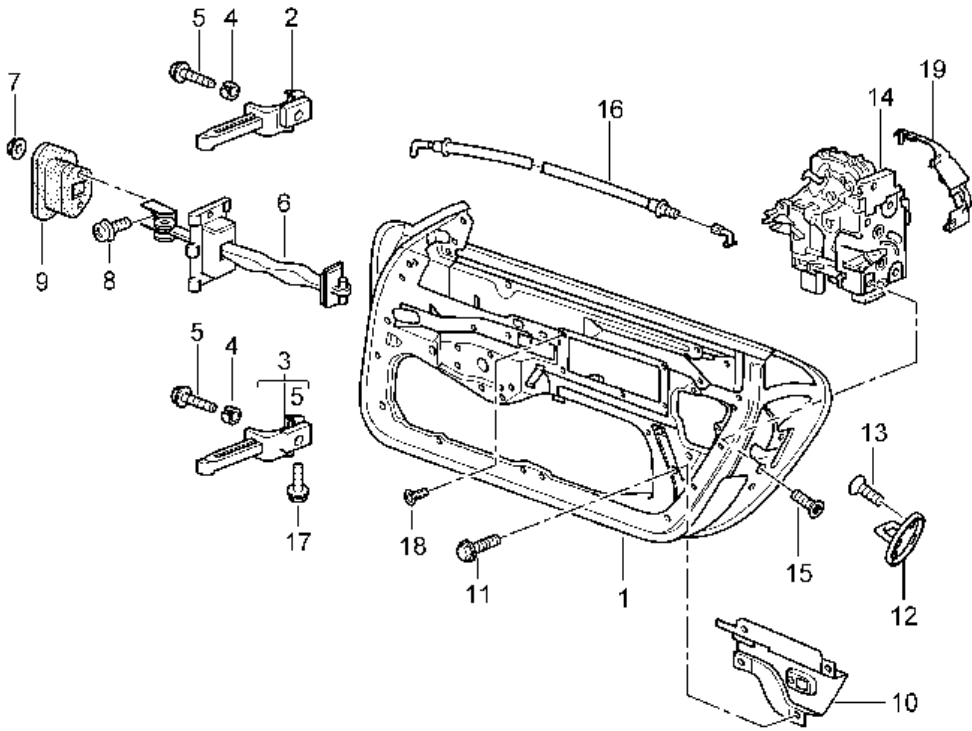

Model: 986 97

Model life 1997>>2004

Model: 986 97 Model life 1997>>2004

Pos	Part Number	Description	Remark	Qty	Model
(1)	996 531 011 02 996 531 011 02 GRV	Door in white Installation parts Door lock Door in white Prime coated Use also: POS.17 See technical information Group 5 4/00	/L	1	
1	996 531 012 02 996 531 012 02 GRV	Door in white Prime coated Use also: POS.17 See technical information Group 5 4/00	/R	1	
-	000 043 204 38	Sealing compound		1	
(2)	996 531 321 04	Hinge	/L	1	
2	996 531 322 04	Hinge	/R	1	
(3)	996 531 319 03	Hinge	/L	1	
3	996 531 320 03	Hinge	/R	1	
4	996 531 831 00	Sleeve		4	
5	999 073 192 02	Pan-head screw M 8 X 33		2	
6	996 537 151 02	Door arrester		2	
7	999 084 212 02	Hexagon nut M 6		4	
8	999 073 138 09	Screw M 8 X 25		2	
9	996 537 751 00	Seal		2	
(10)	996 537 523 00 996 537 523 00 GRV	Bracket Prime coated	/L	1	
10	996 537 524 00 996 537 524 00 GRV	Bracket Prime coated	/R	1	
11	900 075 487 09	Combination screw M 6 X 16		10	
12	3B0 837 033 F	Door lock striker		2	
12	3B0 837 033 P	Door lock striker		2	
13	N 907 985 02	Countersunk-head screw M 8 X 16,5		4	
(14)	3B1 837 015 A	Door lock	/LL /L 97	1	
(14)	8N1 837 015	Door lock	/LL /L 98-	1	
(14)	8N1 837 015 B	Door lock	/LL /L 98-	1	
14	3B1 837 016 A	Door lock	/LL /R 97	1	
14	8N1 837 016	Door lock	/LL /R 98-	1	
14	8N1 837 016 B	Door lock	/LL /R 98-	1	
(14)	3B1 837 016 C	Door lock	/LL /R 97	1	M534/535
(14)	3B1 837 016 M	Door lock	/LL /R 98-	1	M534/535
(14)	3B2 837 015 A	Door lock	/RL /L 97	1	
(14)	8N2 837 015	Door lock	/RL /L 98-	1	
(14)	8N2 837 015 B	Door lock	/RL /L 98-	1	
(14)	3B2 837 015 B	Door lock	/RL /L 97	1	M534/535
(14)	3B2 837 015 F	Door lock	/RL /L 98-	1	M534/535
(14)	3B2 837 016 A	Door lock	/RL /R 97	1	
(14)	8N2 837 016	Door lock	/RL /R 98-	1	
(14)	8N2 837 016 B	Door lock	/RL /R 98-	1	
15	N 908 005 01	Oval-head screw M 8 X 14		4	
16	996 537 320 03	Bowden cable See technical information Group 5 4/98		2