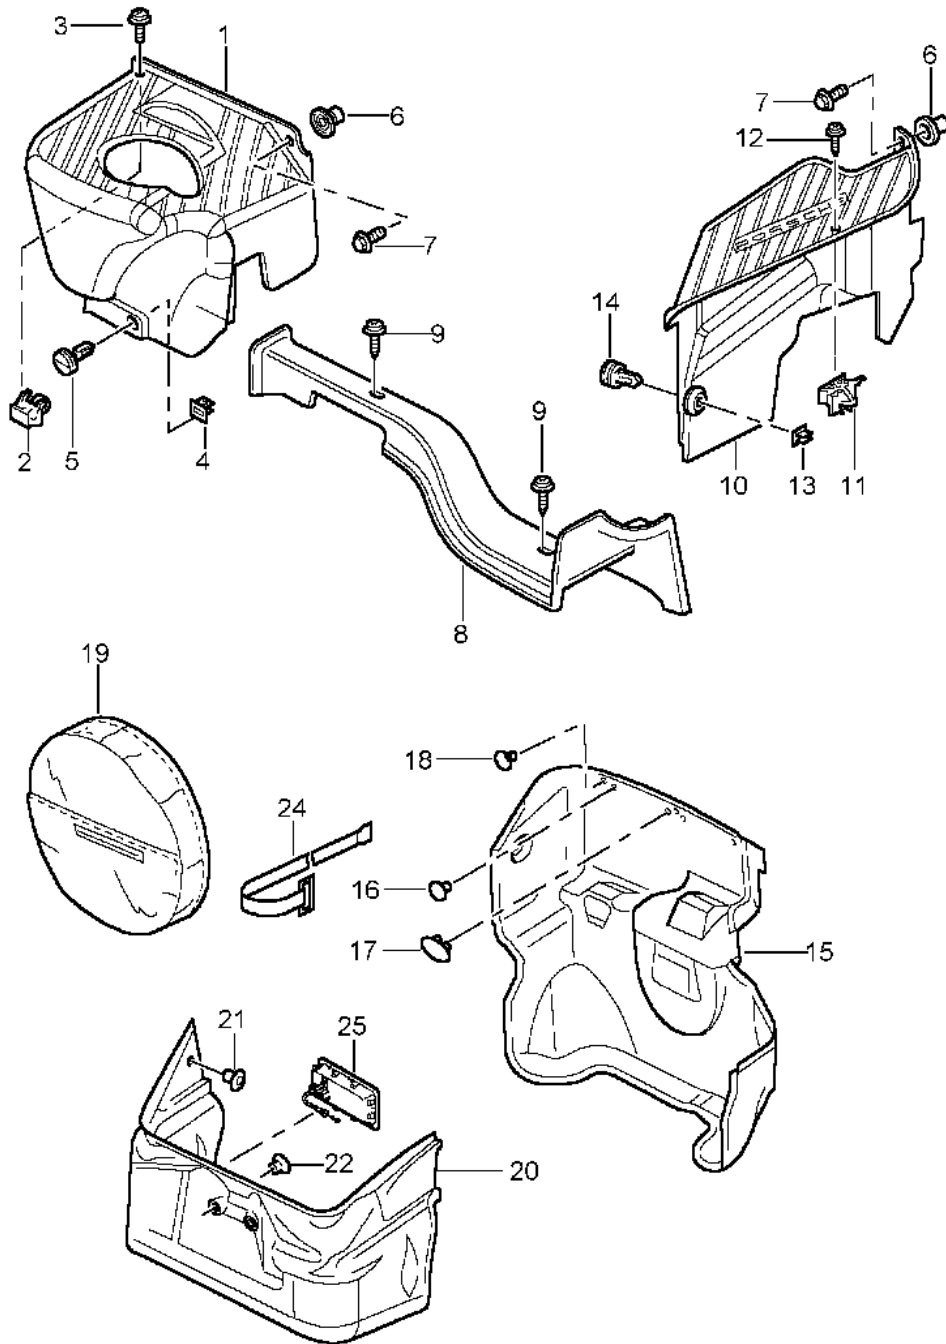

Model: 986 97

Model life 1997>>2004