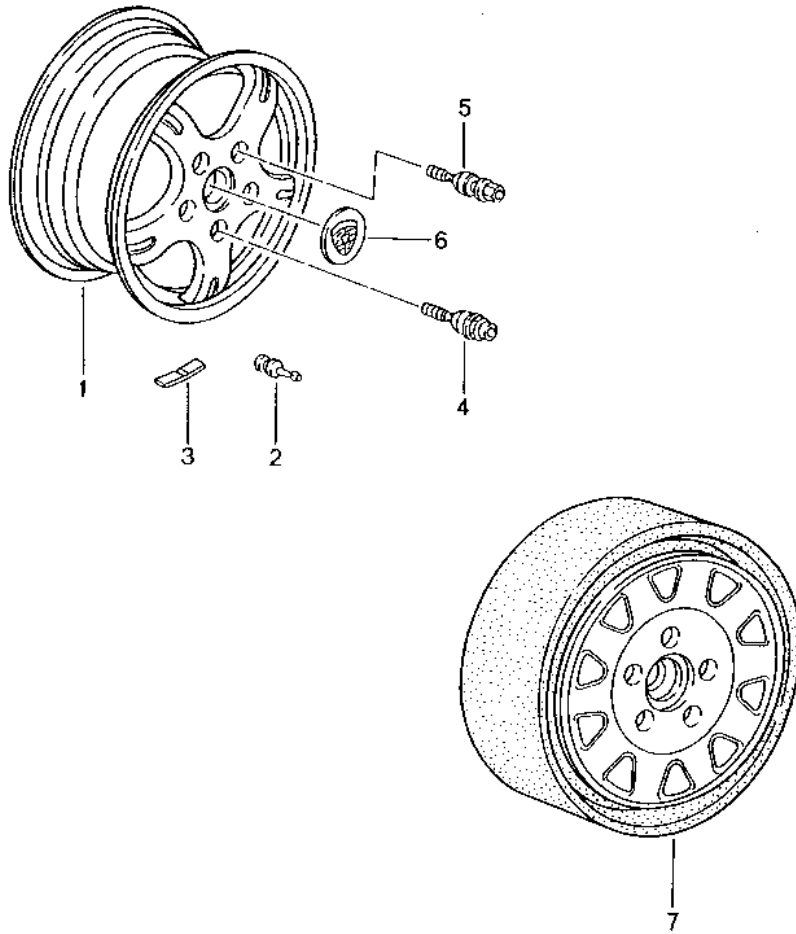

Model: 986 97

Model life 1997>>2004