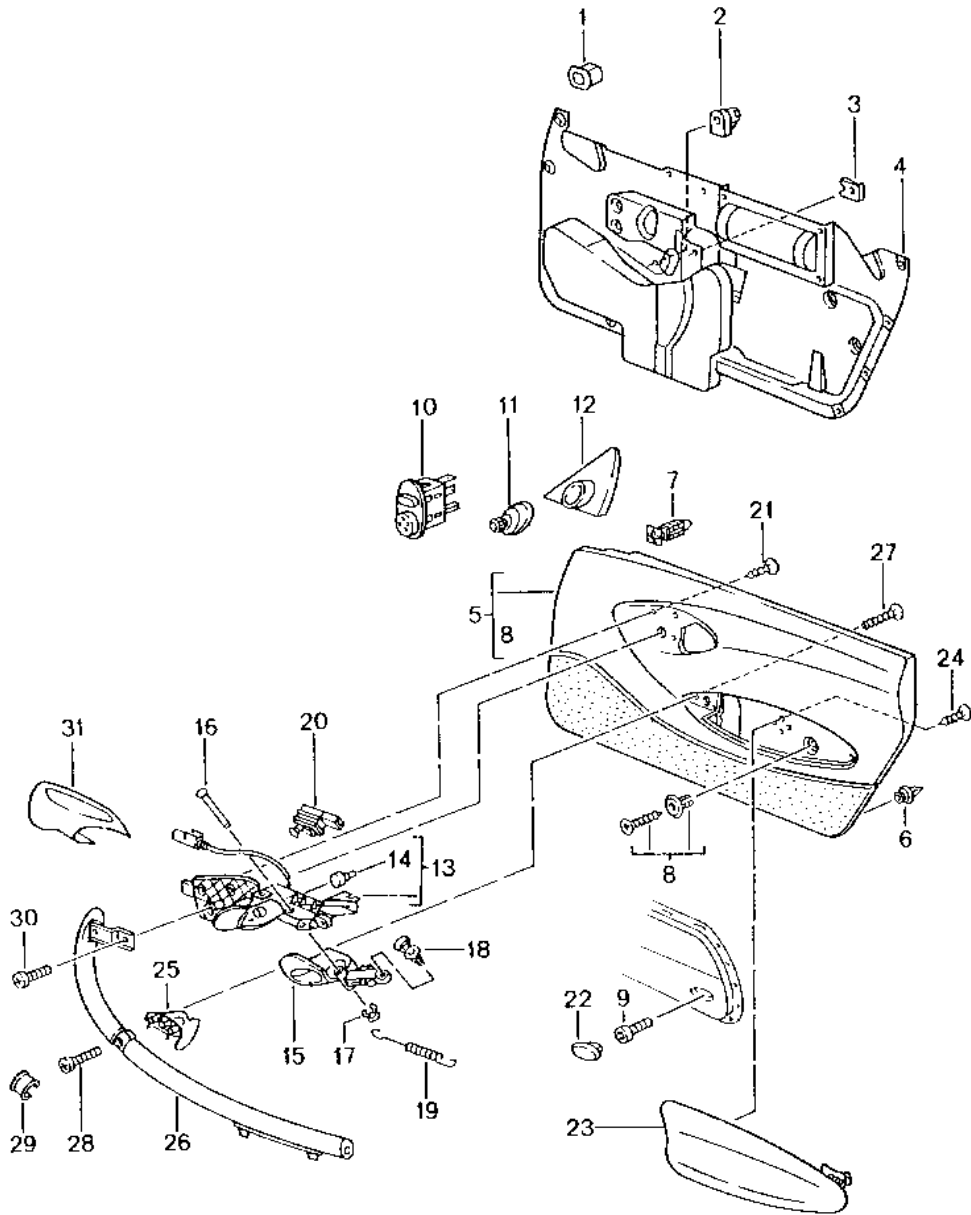

Model: 986 97 Model life 1997>>2004

Pos	Part Number	Description	Remark	Qty	Model
	986 731 981 06 G11	Metropole blue			
	986 731 981 06 D12	Dark grey			
	986 731 981 06 T12	Brown/natural			
	986 731 981 06 P12	Cinnamon brown			
(12)	986 731 901 00	Mirror housing without Illumination	-99	2	
	986 731 901 00 01C	Satin black			
12	996 731 903 00	Mirror housing with Illumination		1	
	996 731 903 00 01C	Satin black			
13	999 631 137 90	Bulb	-01	4	M274
13	999 631 147 90	Bulb 3 W	02-	4	M274
14	996 731 531 01	Mirror glass with Frame		2	M274
	996 731 531 01 01C	Satin black			
15	999 919 120 09	Oval-head screw 4,0 x 18		2	
17	999 073 166 09	Countersunk-head screw M 6 X 25		4	
18	986 701 401 06	Sticker Convertible top control German	-03	1	M488
18	986 701 401 12	Sticker Convertible top control German	04-	1	M488
18	986 701 401 07	Sticker	-03	1	M130
18	986 701 401 13	Sticker Convertible top control English	04-	1	M130
19	996 555 619 00	Grommet Wiring harness Rain sensor	01-	1	M265
20		Sensor Interior monitoring See illustrations 9/01/03		1	
21		Trim cover Alarm siren See illustrations 9/01/03		1	
22		Interior light See illustrations 9/03/04		1	

Model: 986 97

Model life 1997>>2004