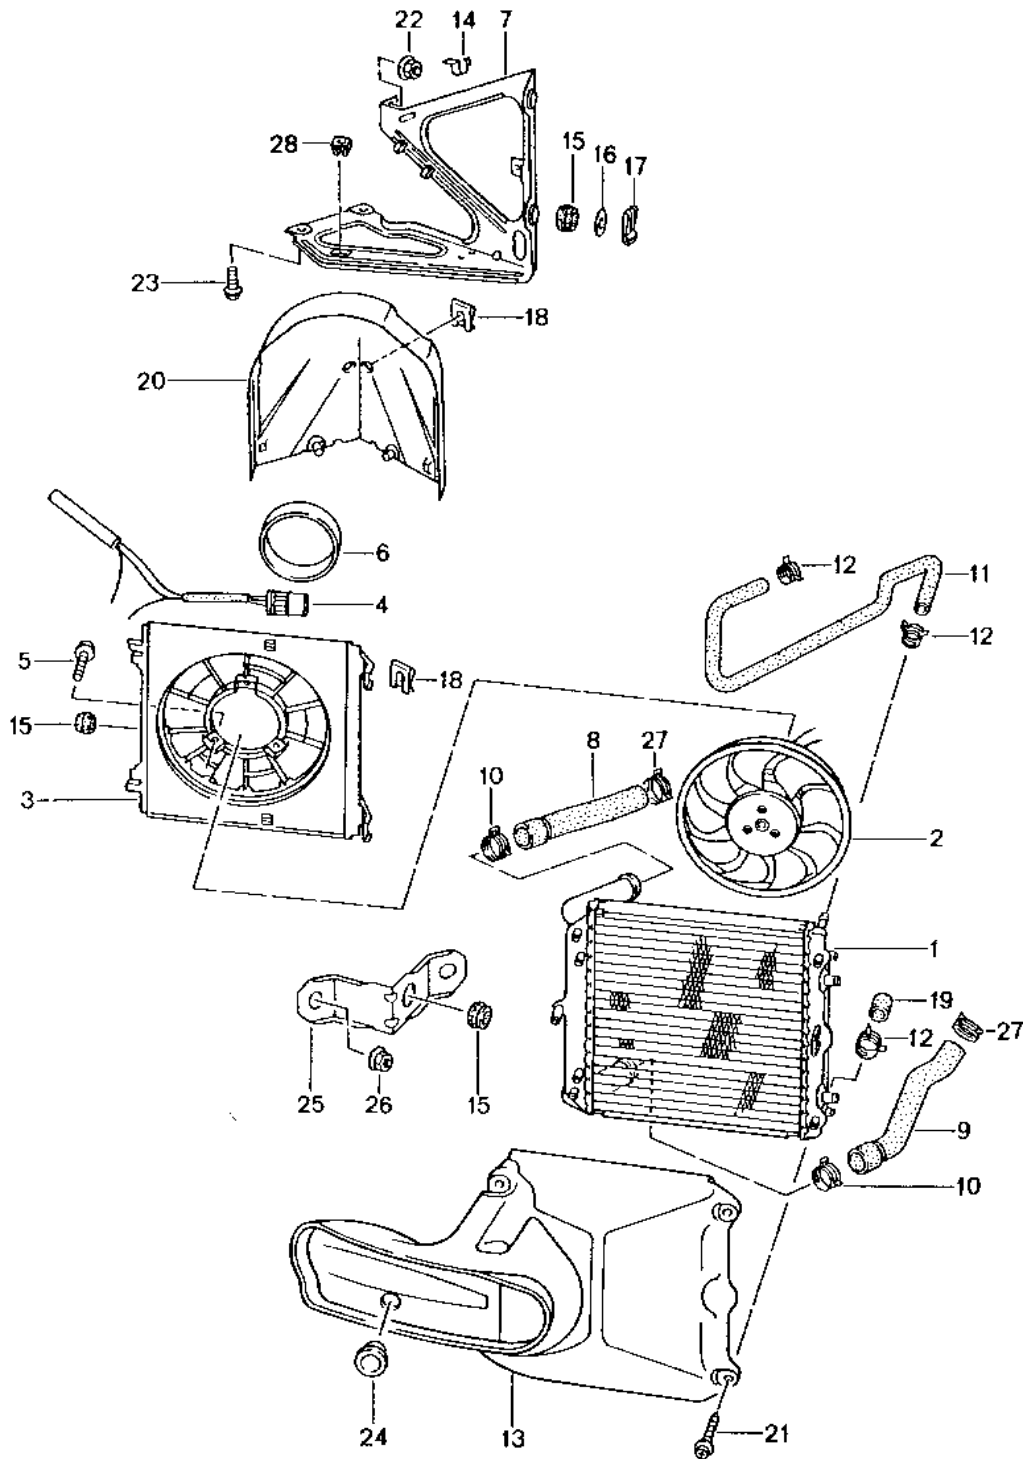

Model: 986 97 Model life 1997>>2004

Pos	Part Number	Description	Remark	Qty	Model
11	999 512 668 09	49 X 12 Hose clamp	99-	2	
11	999 512 348 02	49 X 12 Hose clamp		2	
12	996 106 652 02	40 - 60 MM Distributing piece	-98	1	
		Return line			
12	996 106 652 03	Distributing piece	99-	1	
		Return line			
12	996 106 652 04	Distributing piece	03-	1	
		Return line			
(12)	996 106 652 54	Distributing piece		1	
		Return line			
13	996 106 413 01	Support		2	
(13)	996 106 413 52	Support	00- 01-	2	M008 M009/249
14	999 084 629 09	Hexagon nut		2	
		M 6			
14	999 084 629 01	Hexagon nut		2	
		M 6			
15	996 106 415 02	Support		2	
16	900 378 035 01	Hexagon-head bolt		6	
		M 6 X 16			
17	996 106 420 02	Support		2	
(17)	996 106 420 52	Support	00- 01-	2	M008 M009/249
18	996 106 127 51	Vent line	-98	1	
18	996 106 127 52	Vent line	99-	1	
18	996 106 127 53	Vent line	03-	1	
19	996 106 546 51	Y-piece	-98	1	
19	996 106 546 52	Y-piece	99-	1	
19	996 106 546 54	Y-piece		1	
19	996 106 546 55	Y-piece		1	
19	996 106 546 56	Y-piece		1	
20	999 512 586 09	Hose clamp	-98	1	
		20 X 12			
20	999 512 653 09	Hose clamp	99-	1	
		20 X 12			
21	999 512 584 09	Hose clamp	-98	8	
		14 X 12			
21	999 512 650 09	Hose clamp		8	
		14 X 12			
21	999 512 554 00	Hose clamp	99-	8	
		12 - 22			
22	996 106 126 53	Vent line	/R	1	
22	996 106 126 54	Vent line	/R	1	
23	996 106 225 53	Vent line	/L	1	
23	996 106 225 54	Vent line	/L	1	
24	996 106 412 00	Support		1	
25	996 106 135 51	Breather hose	-98	2	
25	996 106 135 52	Breather hose	99-	2	
26	996 106 685 52	Vent line		2	
26	996 106 685 53	Vent line		2	
27	999 507 378 40	Support		2	
-	996 106 425 03	Support	01-	2	
		Engine			
		Water hose			

Model: 986 97

Model life 1997>>2004