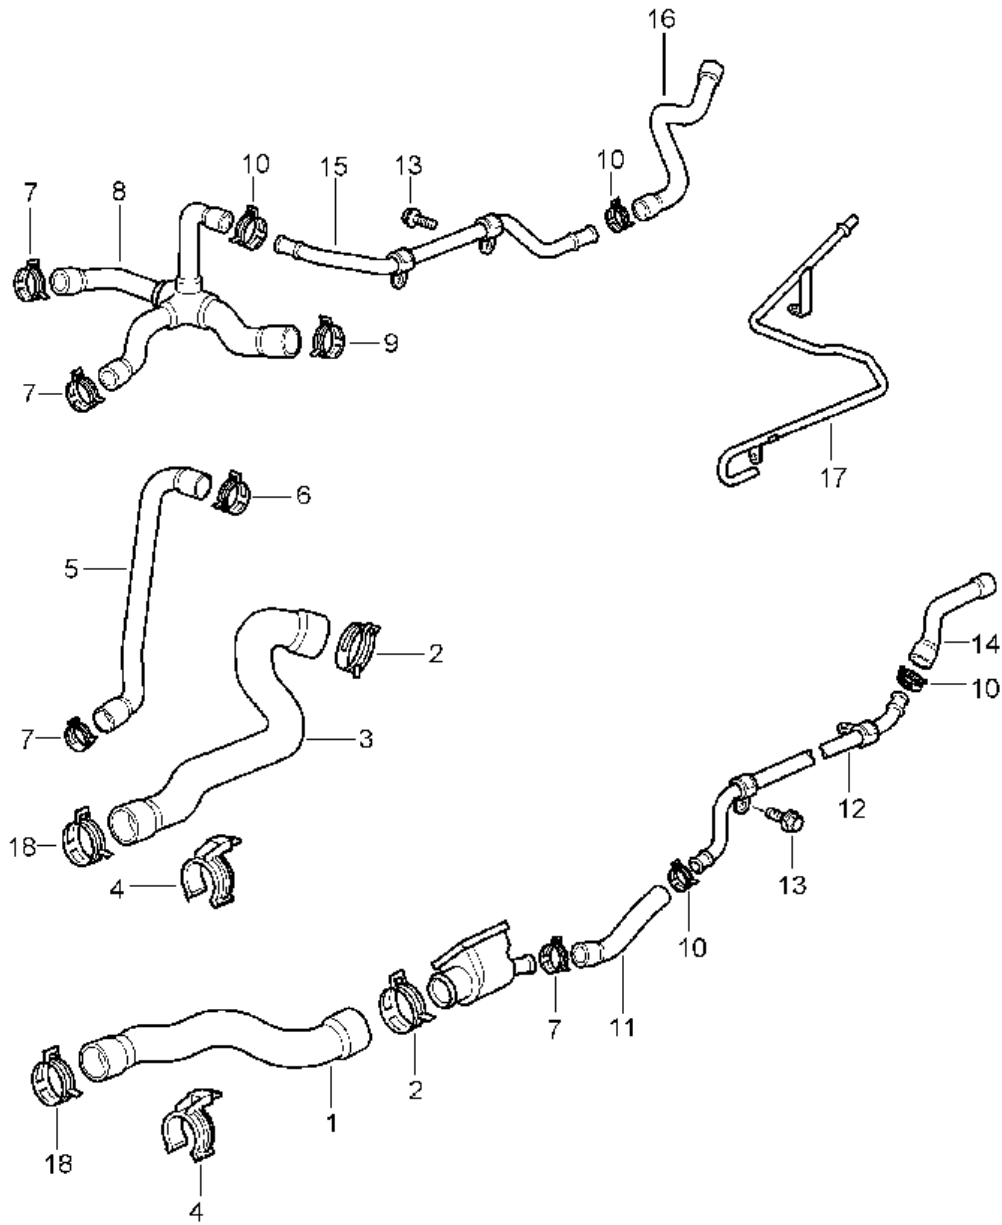

Model: 986 97

Model life 1997>>2004

Pos	Part Number	Description	Remark	Qty	Model
		Water pump			
		Thermostat housing			
1	996 106 011 53	Water pump		1	
1	996 106 011 54	Water pump		1	
1	996 106 011 55	Water pump		1	
1	996 106 011 56	Water pump		1	
1	996 106 011 57	Water pump		1	
2	996 106 340 51	Gasket		1	
3	900 378 013 09	Hexagon-head bolt M 6 X 25		5	
4	900 378 177 09	Hexagon-head bolt M 6 X 30		2	
5	996 106 121 53	Lid		1	
5	996 106 121 55	Lid		1	
5	996 106 013 59	Thermostat		1	
6	996 106 125 52	Thermostat insert		1	
7	996 106 326 50	Gasket		1	
8	900 378 030 09	Hexagon-head bolt M 6 X 20		4	
9	996 106 103 50	Dowel sleeve 8,2 X 7		2	

Model: 986 97

Model life 1997>>2004