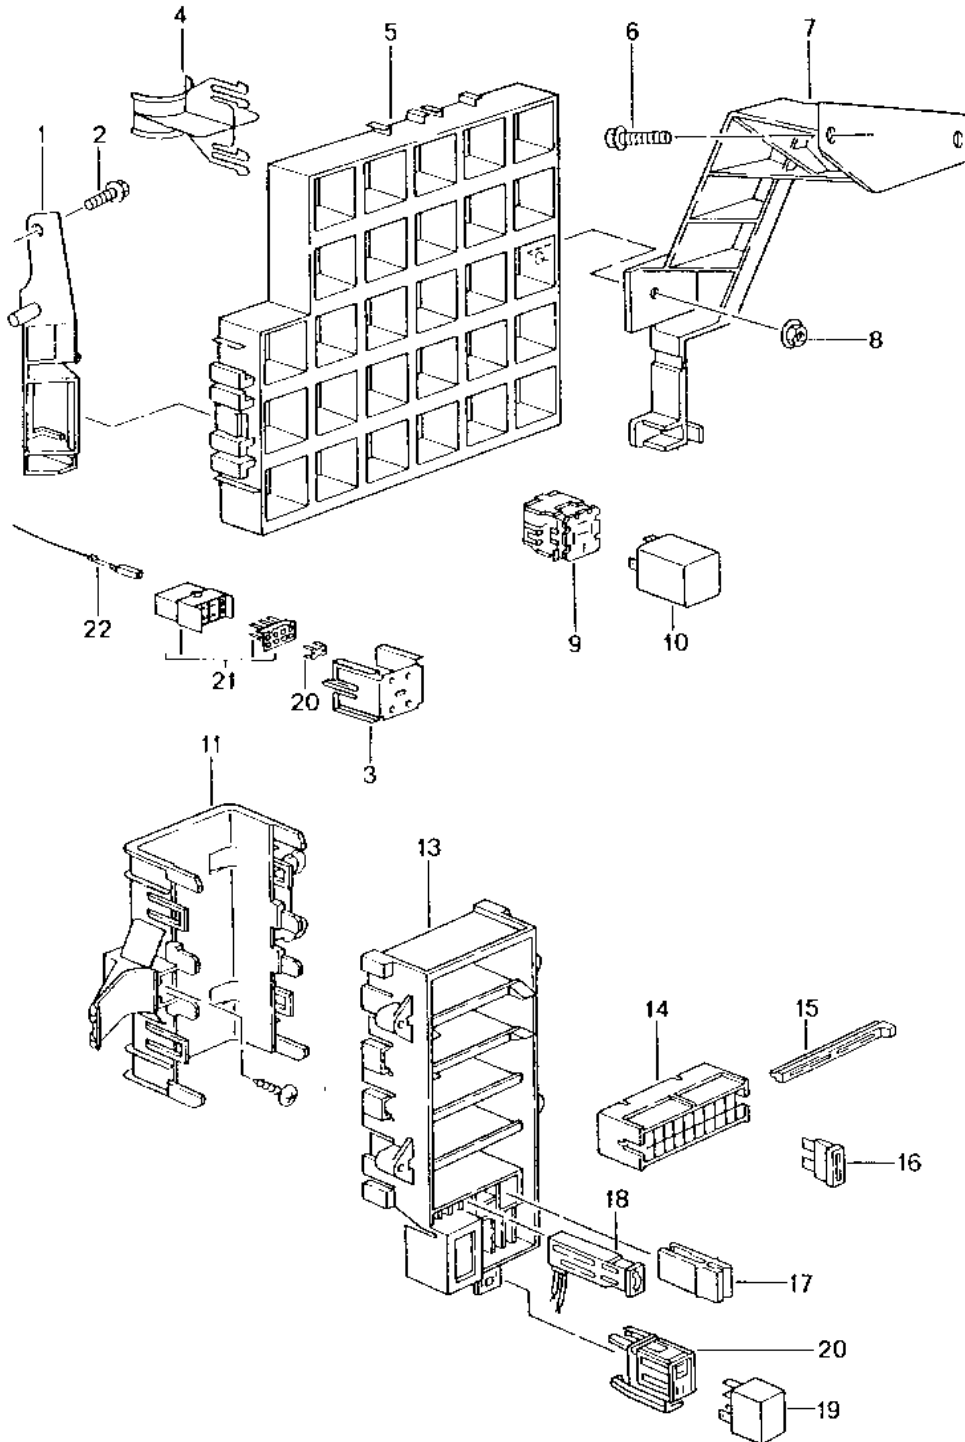

Model: 986 97

Model life 1997>>2004