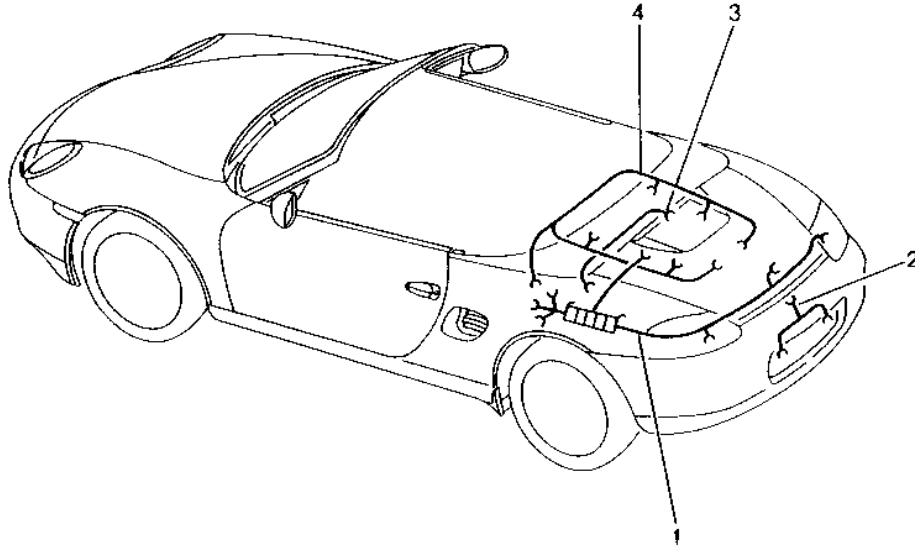

Model: 986 97

Model life 1997>>2004