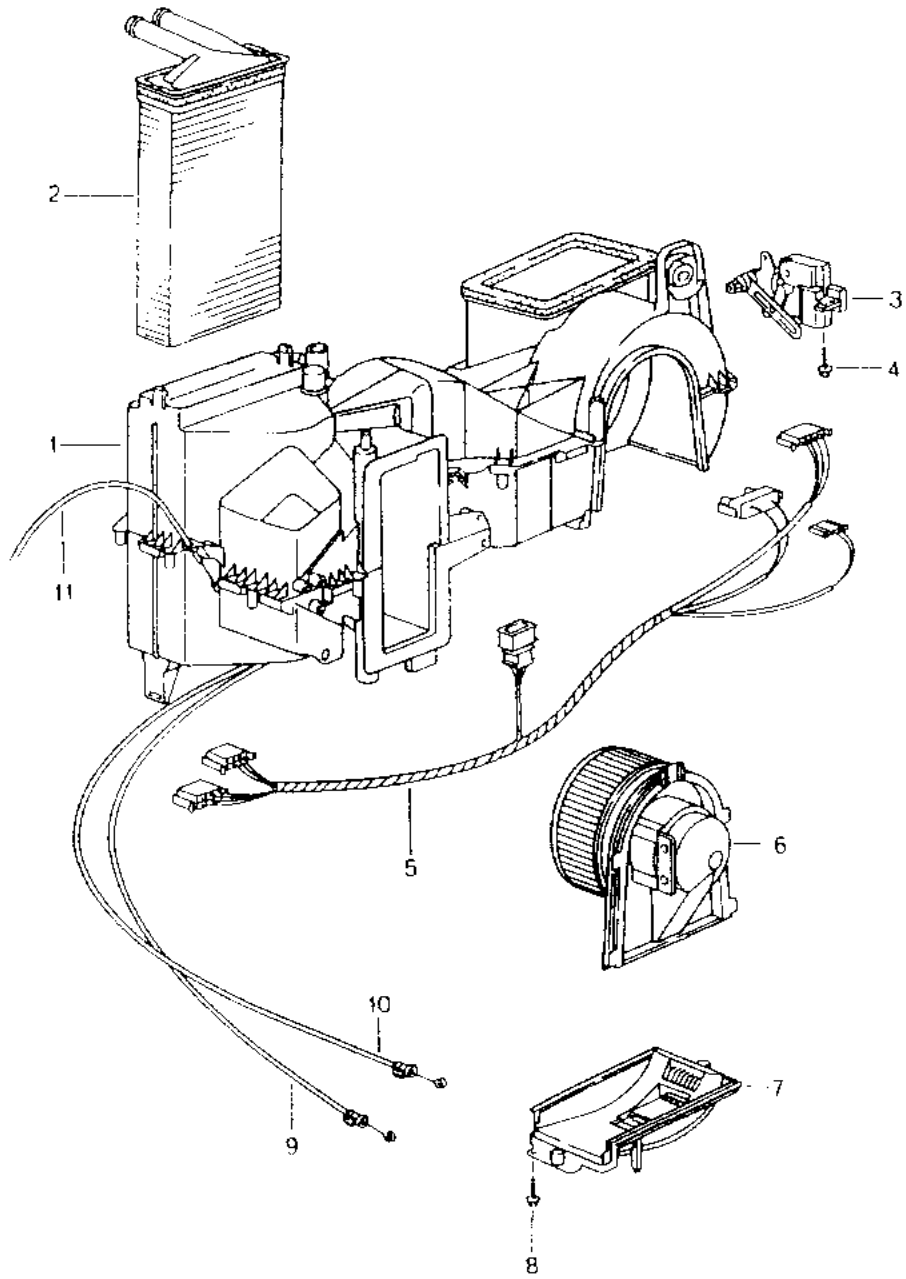

Model: 986 97

Model life 1997>>2004

Pos	Part Number	Description	Remark	Qty	Model
(16)	996 573 921 01	Electric motor Air flow sensor plate Yellow	/RL	1	
17	996 573 923 00	Resistor		1	
18	997 573 935 00	Stopper		1	
19	996 573 927 00	Blower outlet sensor		1	

Model: 986 97

Model life 1997>>2004