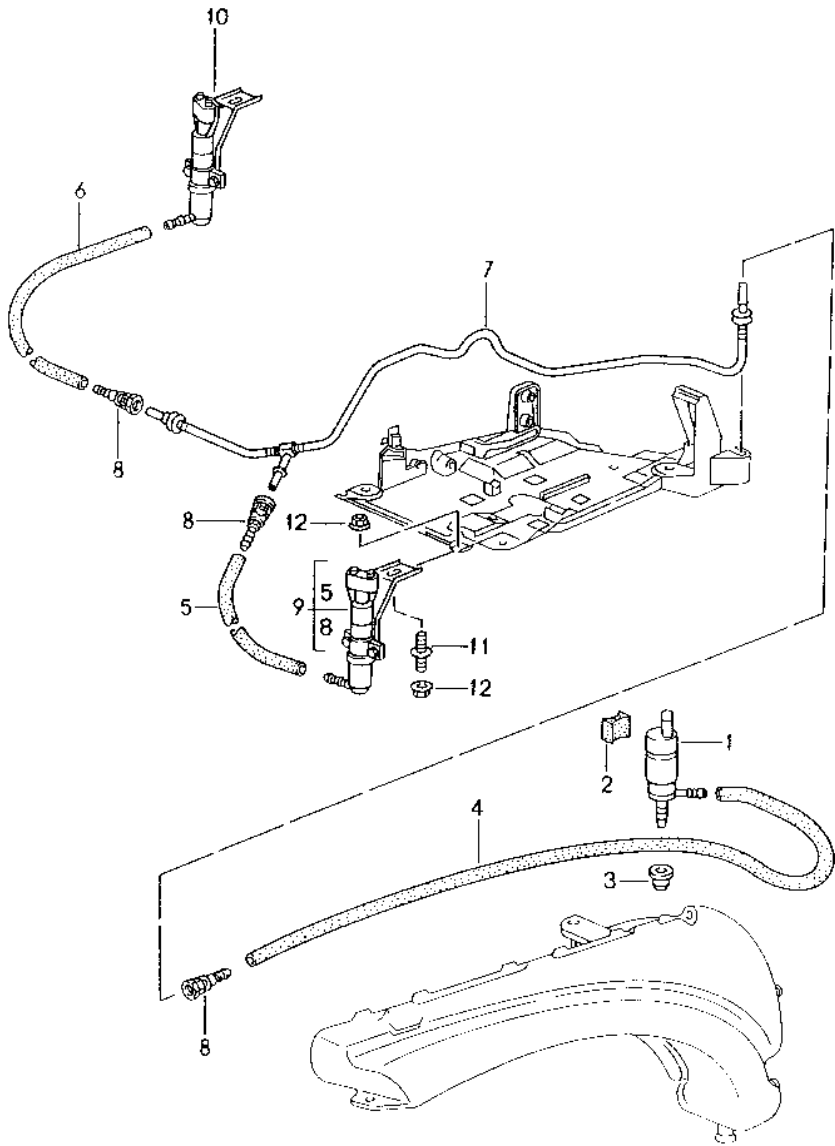

Model: 986 97

Model life 1997>>2004

Model: 986 97

Model life 1997>>2004

Pos	Part Number	Description	Remark	Qty	Model
		Headlight washer system			M288
1	996 624 502 00	Pump		1	
2	993 628 213 00	Spacer		1	
3	928 628 193 00	Gasket without Strainer		1	
(3)	996 628 393 00	Gasket with Strainer		1	
-	000 043 204 79	Hose 8 X 3 1020 MM		*	
4		170 MM		1	
5		930 MM		1	
6				1	
-	999 512 673 00	Hose clamp for POS. 1 + 8		X	
-	999 512 568 02	Clamp for POS. 5 + 6		X	
7	996 628 673 00	Line		1	
8	996 628 675 00	Clutch Quick-connecting lock		3	
9	996 628 333 00	Nozzle	/L	1	
10	996 628 334 00	Nozzle	/R	1	
11	996 628 335 00	Threaded bolt		2	
12	999 076 064 02	Hexagon nut M 6-S		4