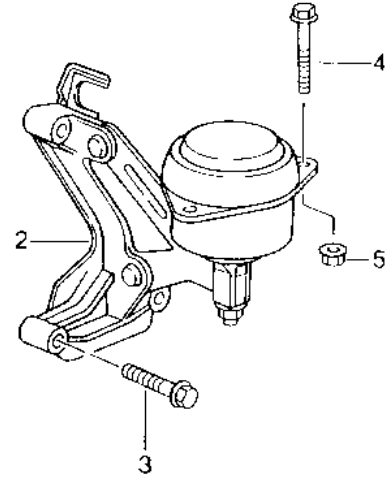

Model: 986 97

Model life 1997>>2004