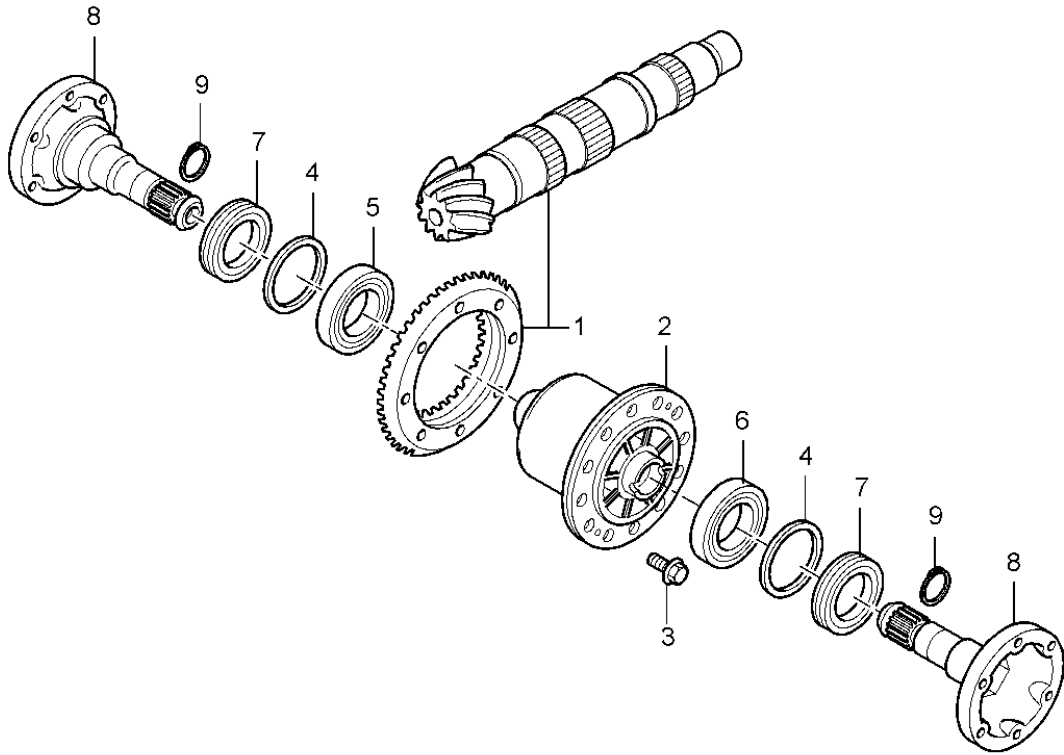

Model: 986 97

Model life 1997>>2004

Pos	Part Number	Description	Remark	Qty	Model
1	996 332 922 00	Differential Differential pinions 1 set	00-	1	G86.20
2	996 332 205 00	Differential bolt		1	
3	900 309 038 01	Pin 5 X 16		1	
4	996 332 276 00	Hexagon-head bolt M 12 X 1,25 X 22,5		12	
5	996 332 209 00	Joint flange		2	
6	996 332 249 00	Circlip 35 X 2,5		2	
7	999 113 347 40	Shaft sealing ring 48 X 68 X 10		2	

Model: 986 97

Model life 1997>>2004