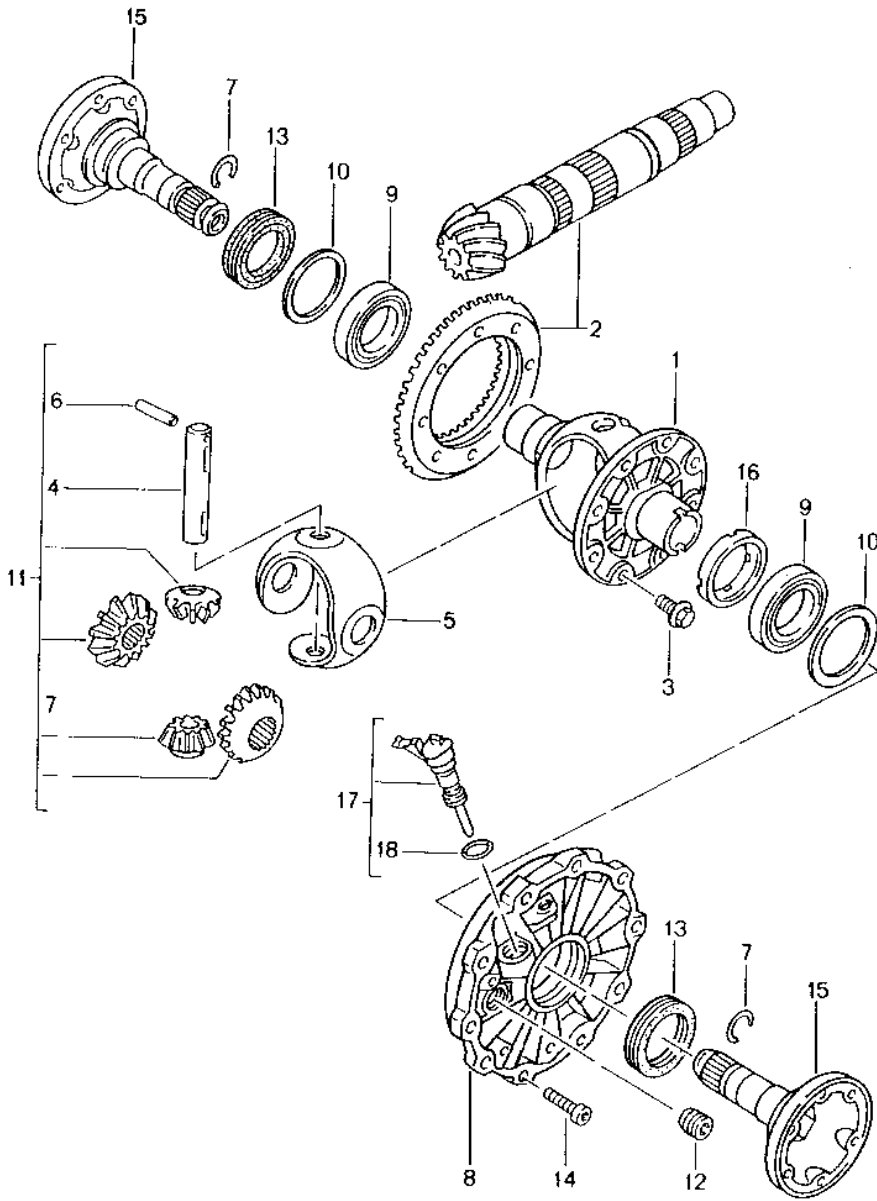

Model: 986 97

Model life 1997>>2004

Model: 986 97 Model life 1997>>2004

Pos	Part Number	Description	Remark	Qty	Model
		Differential Transmission Classification letter Attention			G86.00/01 CWA/DVY/EFD GDW/GFW
1	012 409 121 M	Differential housing 90 MM		1	CWA
(1)		Differential housing 90 MM G >> 10 01 9		1	DVY
(1)	012 409 121 L	Differential housing 90 MM G 11 01 9 >>		1	DVY/EFD/GDW
(1)	01X 409 121 A	Differential housing 90 MM		1	GFW
2	012 409 143 AR	Ring gear and pinion shaft 35 : 9		1	CWA
2	012 409 143 CA	Ring gear and pinion shaft 35 : 9		1	DVY
2	012 409 143 CQ	Ring gear and pinion shaft 32 : 9		1	EFD/GDW
(2)	012 409 143 EJ	Ring gear and pinion shaft 32 : 9		1	GFW
3	N 903 614 01	Hexagon-head bolt M 10 X 1 X 22,8		10	
4	005 409 177 00	Differential bolt		1	
5	012 409 170 A	Thrust washer		1	CWA/DVY/EFD
(5)	02B 409 170 A	Thrust washer		1	GDW/GFW
(5)	02M 409 170 A	Thrust washer		1	GDW/GFW
6	N 100 726 01	Roll pin 5 X 36		1	
7	012 409 413	Circlip		2	
8	012 409 131 H	Lid		1	CWA
8		Lid G >> 10 01 9		1	DVY
(8)	012 409 131 L	Lid G 11 01 9 >>		1	DVY/EFD/GDW
(8)		Lid		1	GFW
9	002 517 185	Taper roller bearing 46 X 75 X 18		2	CWA
9	002 517 185 A	Taper roller bearing 46 X 75 X 18 G >> 10 01 9		2	DVY
9	002 517 185 M	Taper roller bearing 46 X 75 X 18 G >> 10 01 9		2	DVY
9	002 517 185 A	Taper roller bearing Right 46 X 75 X 18 G 11 01 9 >>		1	DVY/EFD/GDW
9	002 517 185 M	Taper roller bearing Right 46 X 75 X 18 G 11 01 9 >>		1	DVY/EFD/GDW
9	002 517 185 A	Taper roller bearing Right 46 X 75 X 18		1	GFW
9	002 517 185 M	Taper roller bearing Right 46 X 75 X 18		1	GFW
9	012 409 123	Taper roller bearing Left 50 X 80 X 20 G 11 01 9 >>		1	DVY/EFD/GDW