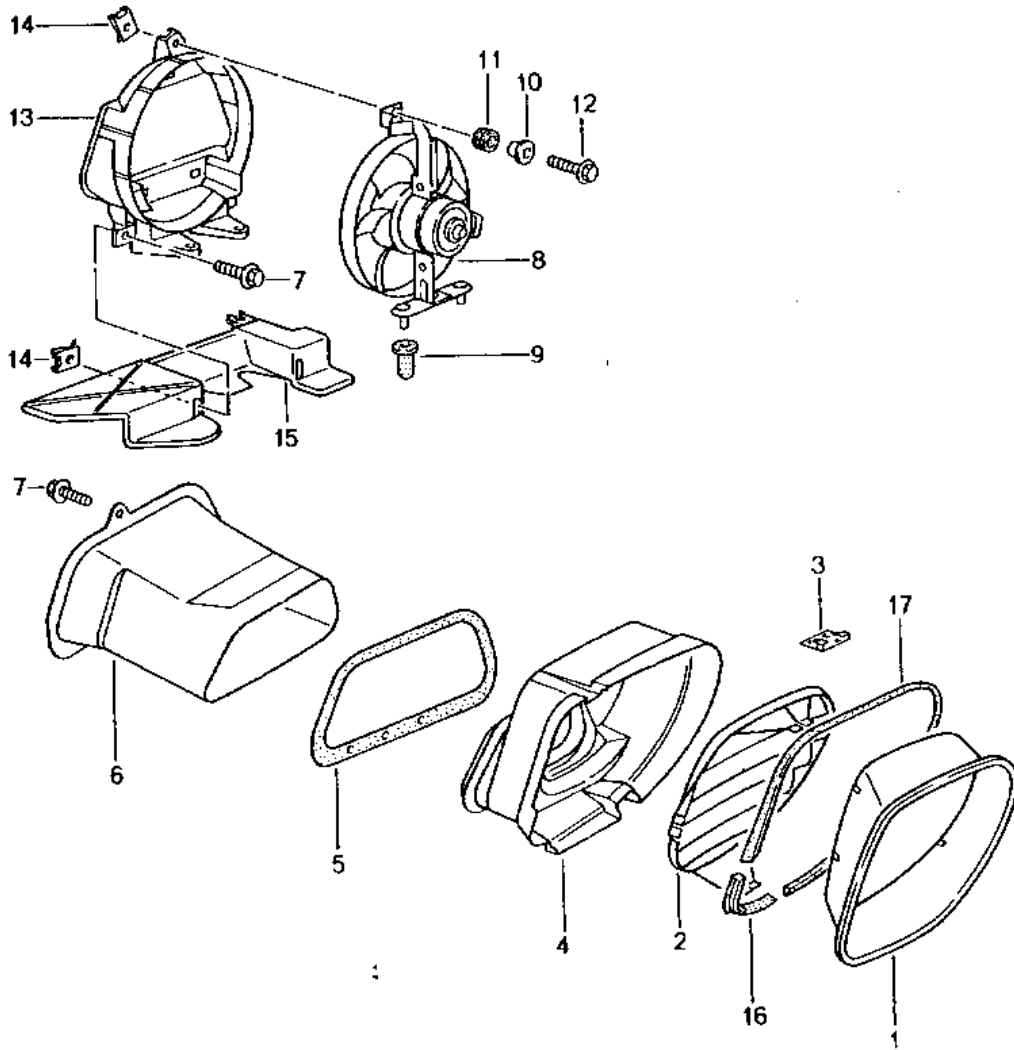

Model: 986 97

Model life 1997>>2004

Pos	Part Number	Description	Remark	Qty	Model
		Linings for Wheel housing			
1	996 504 203 06	Wheel-housing liner	/L	1	
(1)	996 504 204 06	Wheel-housing liner	/R	1	
2	999 507 497 40	Expansion rivet 8,0 X 14,0		13	
3	999 049 022 40	Plastic nut T5		10	
4	996 504 503 00	Rubber lip	/L	1	
(4)	996 504 504 00	Rubber lip	/R	1	
5	999 073 061 02	Tapping screw ST 4,8 X 16		6	
6	999 591 699 02	Speed nut St 4,8		12	
6	999 591 699 01	Speed nut ST 4,8		12	
7	999 073 198 09	Tapping screw		4	
7	999 073 227 09	Tapping screw ST 4,8 X 19		4	
8	986 504 573 00	Wheel-housing liner	/L	1	
8	986 504 573 01	Wheel-housing liner	/L	1	
(8)	986 504 574 00	Wheel-housing liner	/R	1	
(8)	986 504 574 01	Wheel-housing liner	/R	1	
-	996 504 603 00	Air guide	/L	1	M008
-	996 504 604 00	Air guide	/R	1	M008

Model: 986 97

Model life 1997>>2004