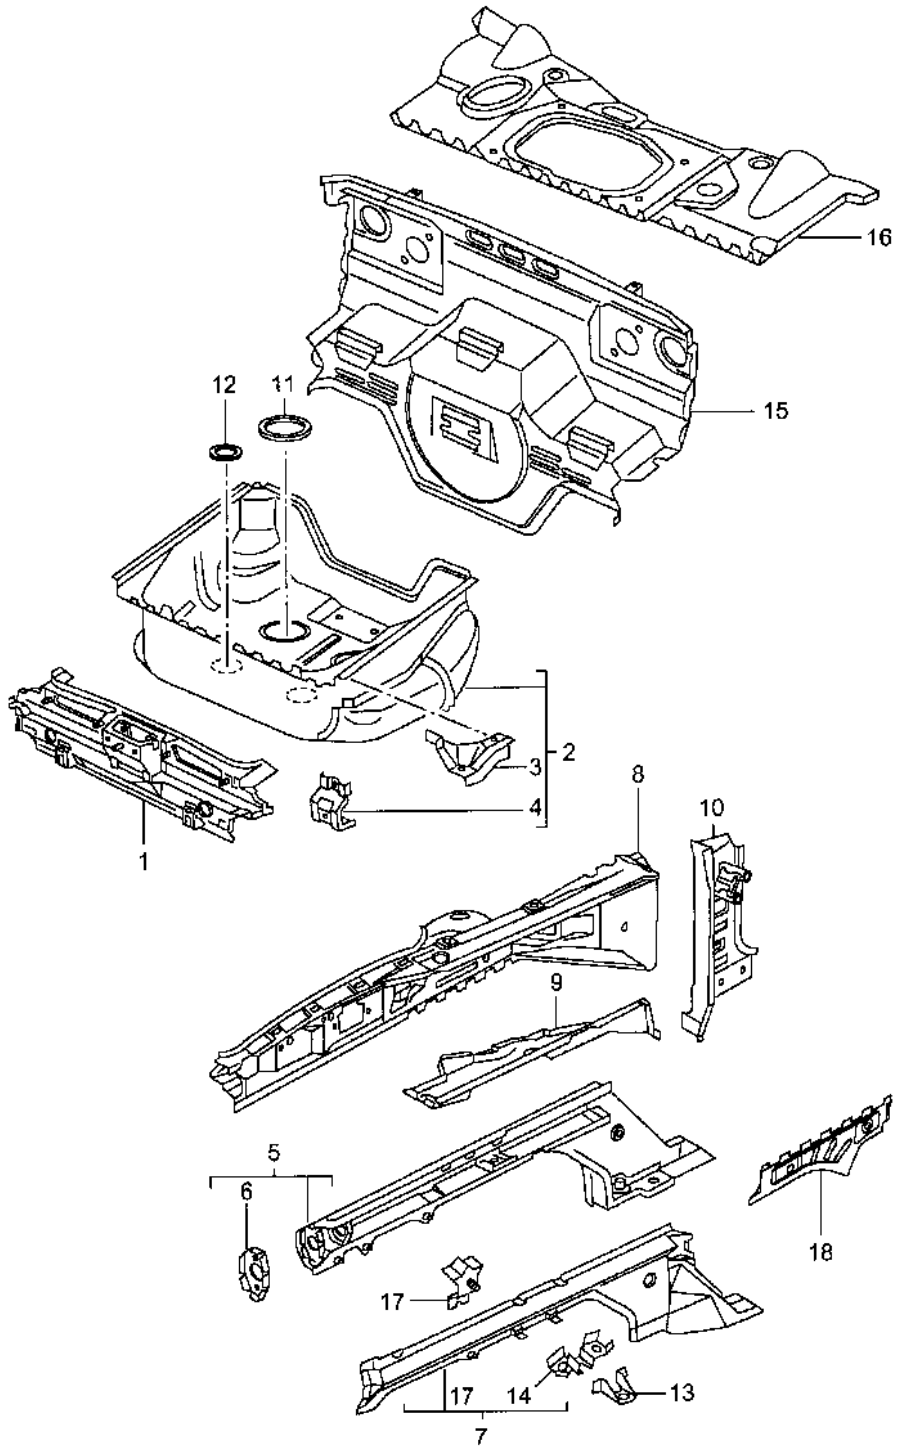

Model: 986 97

Model life 1997>>2004