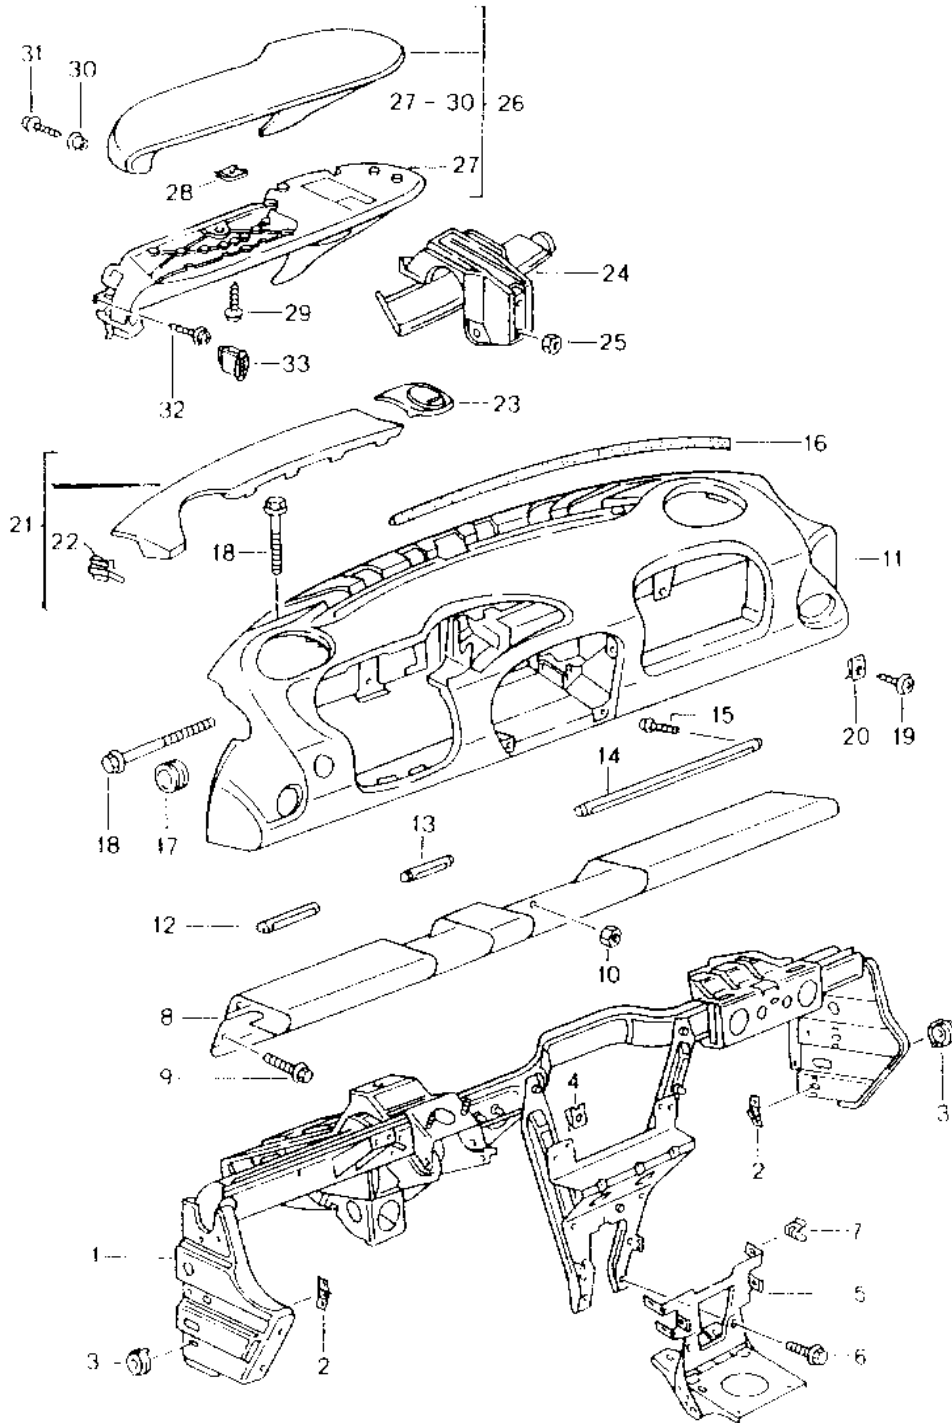

Model: 986 97

Model life 1997>>2004