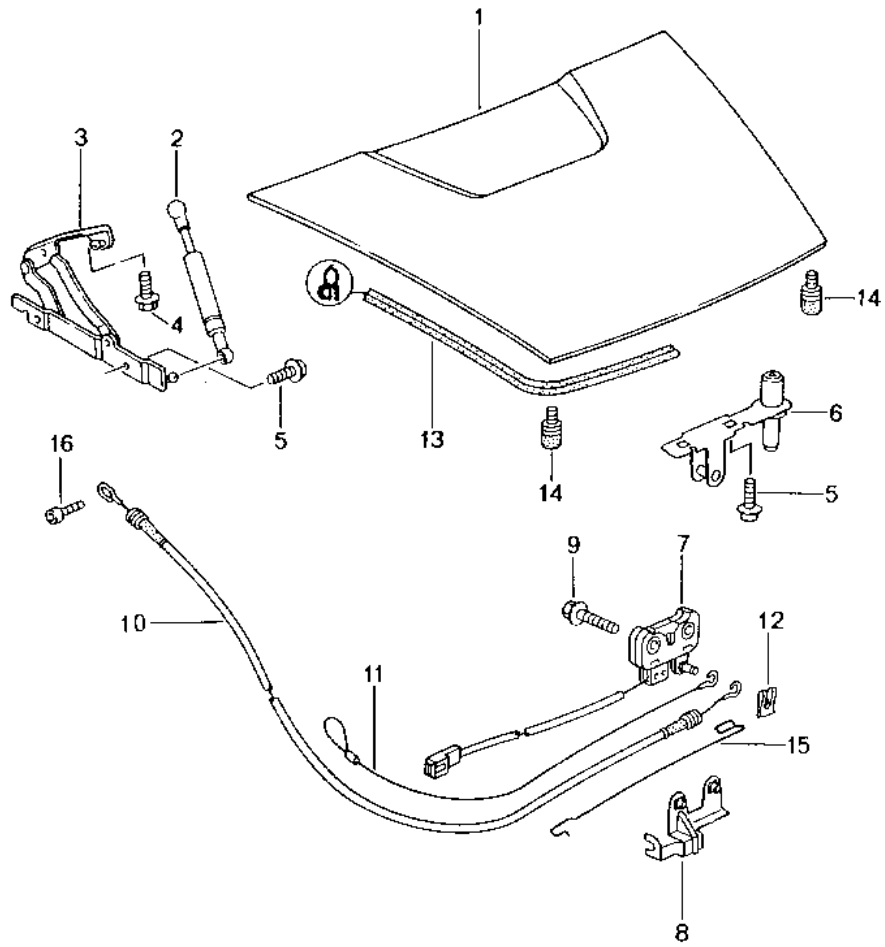

Model: 986 97

Model life 1997>>2004

Model: 986 97

Model life 1997>>2004

Pos	Part Number	Description	Remark	Qty	Model
1	986 512 011 01 986 512 011 01 GRV	Lid Rear Lid Prime coated Use also:		1	
1	986 512 011 02 986 512 011 02 GRV	Lid Prime coated Use also:		1	
-	000 043 204 38	Sealing compound		1	
2	986 512 951 00	Gas-pressure spring		2	
3	986 512 151 01	Hinge	/L	1	
(3)	986 512 152 01	Hinge	/R	1	
4	900 075 466 09	Combination screw M 6 X 16		4	
5	900 378 155 09	Hexagon-head bolt M 6 X 16		6	
(6)	986 512 051 00	Lock upper part		1	
7	986 512 053 01	Lock lower part	-01	1	
7	986 512 053 02	Lock lower part		1	
-	999 652 750 40	Plug socket		1	
-	999 652 567 22	Cylindrical socket		2	
8	996 512 753 02	Mounting plate		1	
(8)	986 512 753 00	Mounting plate		1	
9	900 378 168 09	Hexagon-head bolt M 6 X 30		2	
10	986 512 017 01	Lid-release cable	/LL	1	
(10)	986 512 018 00	Lid-release cable	/RL	1	
11	996 512 521 00	Emergency operation		1	
12	999 166 054 02	Sl-lock		1	
12	999 166 054 01	Sl-lock		1	
13	986 512 611 00	Gasket		1	
14	999 703 140 40	Rubber buffer		2	
15	986 504 719 00	Pull rod		1	M534/535
16	900 119 121 09	Pan-head screw M 4 X 14		1