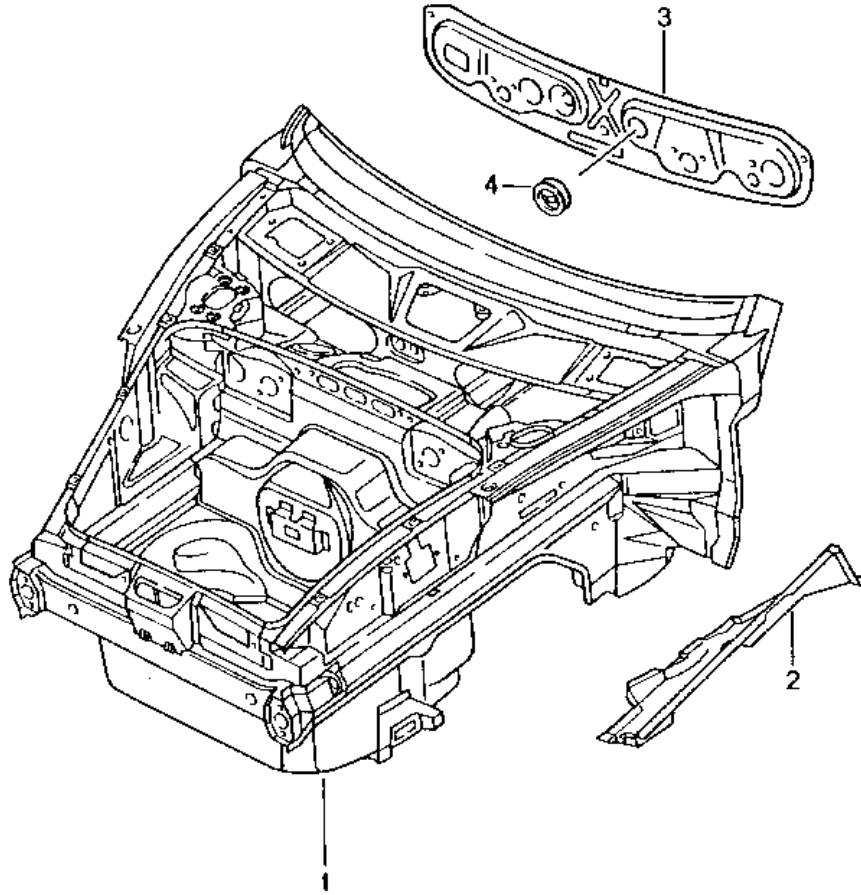

Model: 986 97

Model life 1997>>2004