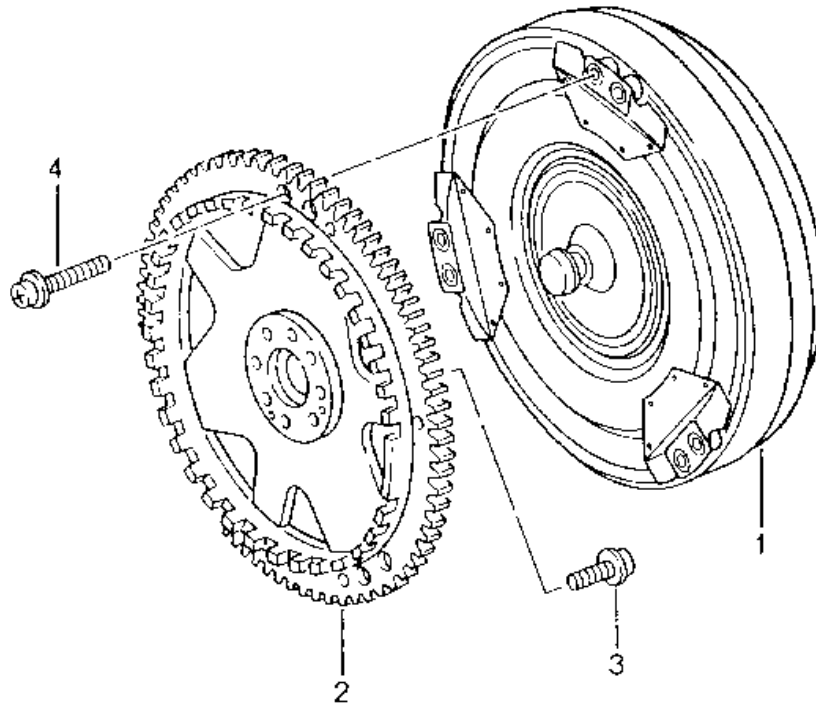

Model: 986 97

Model life 1997>>2004