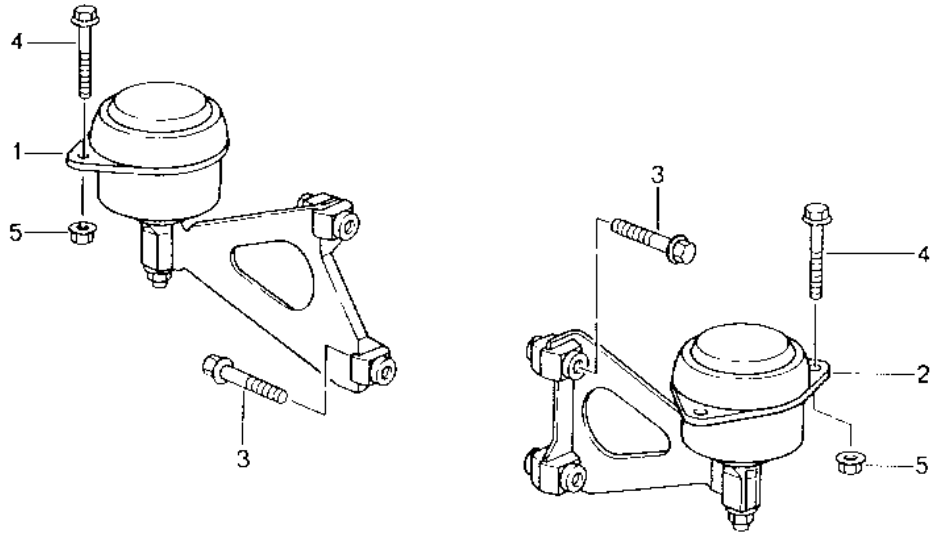

Model: 986 97 Model life 1997>>2004

Pos	Part Number	Description	Remark	Qty	Model
8	996 332 209 00	AS 48 X 68 X 10 Joint flange		2	
9	996 332 249 00	Circlip 35 X 2,5		2	

Model: 986 97

Model life 1997>>2004