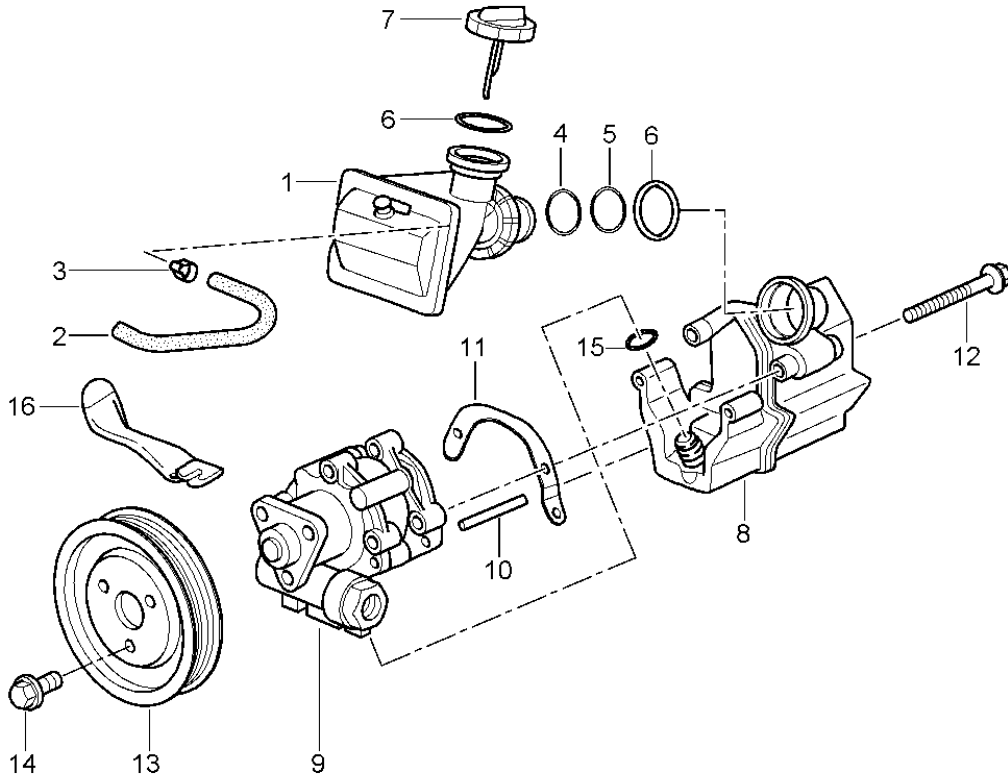

Model: 986 97

Model life 1997>>2004

Model: 986 97 Model life 1997>>2004

Pos	Part Number	Description	Remark	Qty	Model
		Power steering Power-steering pump Container			
1	986 314 225 01	Expansion tank		1	
2	986 314 545 00	Breather hose		1	
3	999 512 527 00	Clamp		1	
4	999 707 362 40	Sealing ring		1	
5	999 707 363 40	Sealing ring		1	
6	999 701 154 40	Sealing ring		2	
7	986 314 223 00	Lid		1	
8	996 314 220 03	Oil tank	-02	1	
(8)	997 314 220 00	Oil tank		1	
9	996 314 050 02	Power-steering pump		1	
10	996 314 320 03	Straight pin		2	
11	996 314 431 05	Bracket		1	
12	900 378 105 09	Hexagon-head bolt AM 8 X 70		2	
13	996 147 223 60	Pulley	-99	1	M249
			-99	1	M480/574
(13)	996 147 223 53	Pulley	-99	1	M480/573
(13)	996 147 223 60	Pulley	00-	1	
14	900 378 123 09	Hexagon-head bolt M 8 X 12		3	
15	999 707 204 40	Sealing ring 12.5 X 2N		1	
16	986 426 287 02	Support F >>98WS6 02046		1	M249
-	000 043 203 33	Pentosin 1000 ML		X	
-	000 043 206 56	Pentosin 1000 ML		X