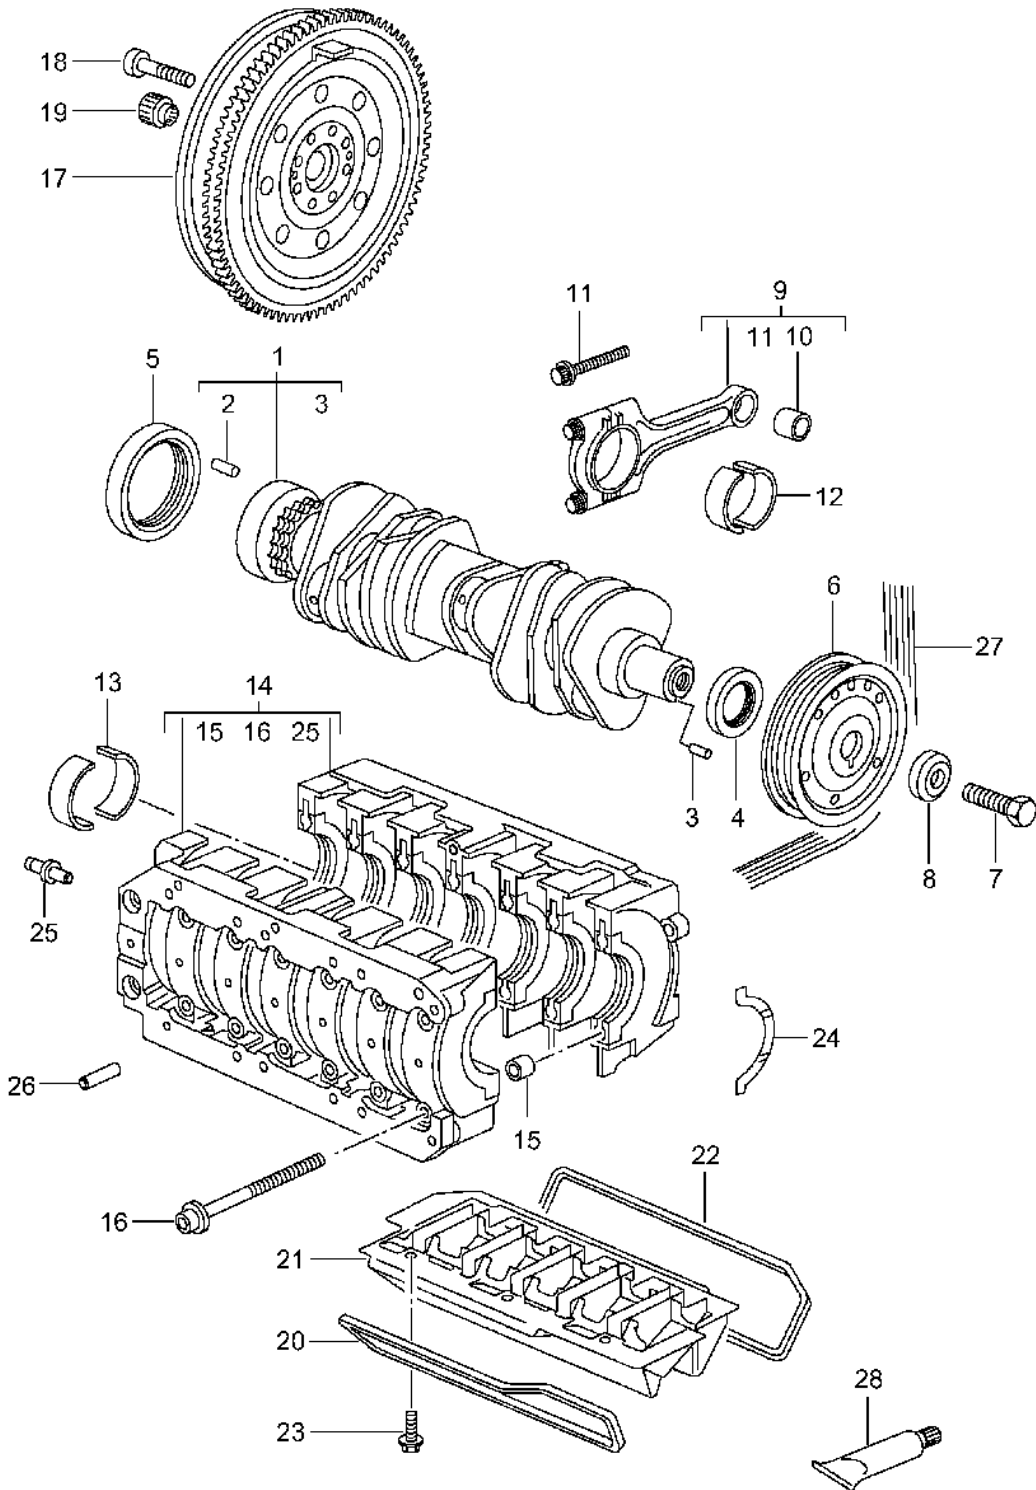

Model: 986 97

Model life 1997>>2004

Model: 986 97 Model life 1997>>2004

Pos	Part Number	Description	Remark	Qty	Model
		Crankshaft			M96.20 M96.21/22 M96.23/24
1	996 102 011 06	Crankshaft M >> 65X 23559 See technical information Group 1 NR. 8/00		1	M96.20
(1)	996 102 011 07	Crankshaft M 65X 23560 >> See technical information Group 1 NR. 8/00		1	M96.20
1	996 102 011 57	Crankshaft Rollenkette See technical information Group 1 NR. 8/00	00	1	M96.21/22
(1)	996 102 011 56	Crankshaft ZAHNKETTE See technical information Group 1 NR. 8/00	01-02 03-	1	M96.21/22 M96.23/24
(1)	996 102 011 58	Crankshaft ZAHNKETTE See technical information Group 1 NR. 8/00	01-02 03-	1	M96.21/22 M96.23/24
2	900 095 031 01	Roll pin 6,0 X 16		1	
3	900 012 154 00	Straight pin A 4,0 X 10	-01	1	
3	900 302 021 00	Straight pin A 4,0 X 10	02-	1	
4	999 113 475 40	Shaft sealing ring 40 X 62 X 10		1	
5	999 113 490 40	Shaft sealing ring 85 X 105 X 11		1	
5	997 101 212 00	Shaft sealing ring 85 x 105 x 11		1	
6	996 102 115 63	Pulley		1	
7	900 082 085 09	Hexagon-head bolt M 16 X 1,5 X 60		1	
8	996 102 315 50	Thrust washer		1	
(9)	996 103 975 01	Connecting rod Connecting rods Comprising: 6 Connecting rods See workshop manual 986 GR.1-1		1	
10	996 103 111 51	Connecting rod bush		6	
11	996 103 115 51	Connecting rod bolt		12	
11	997 103 115 01	Connecting rod bolt		12	
12	996 103 121 62	Connecting-rod bearing		12	
13	996 101 131 62	Crankshaft bearing Clip Upper right		14	M96.20
13	996 101 205 10	Crankshaft bearing Clip Upper left		14	M96.20
13		Crankshaft bearing		14	M96.21/22 M96.23/24