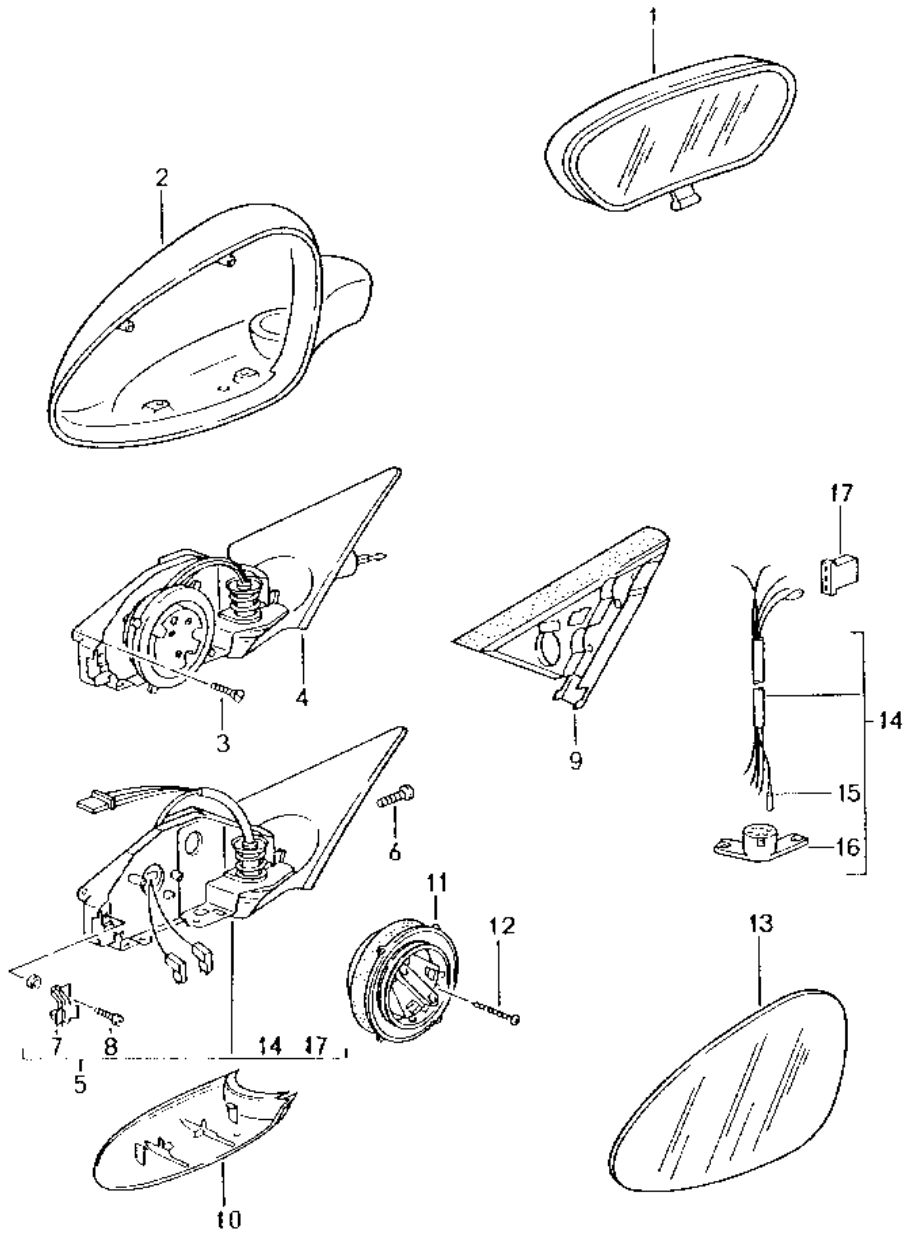

Model: 986 97

Model life 1997>>2004

Pos	Part Number	Description	Remark	Qty	Model
		Vehicle Ident. No. Indicate			
11	999 073 240 02	Screw M 4 X 10		2	
12	999 073 169 07	Tapping screw 4,8 X 16		7	
13	996 552 879 00	Adapter for Damper	03-	2	

Model: 986 97

Model life 1997>>2004