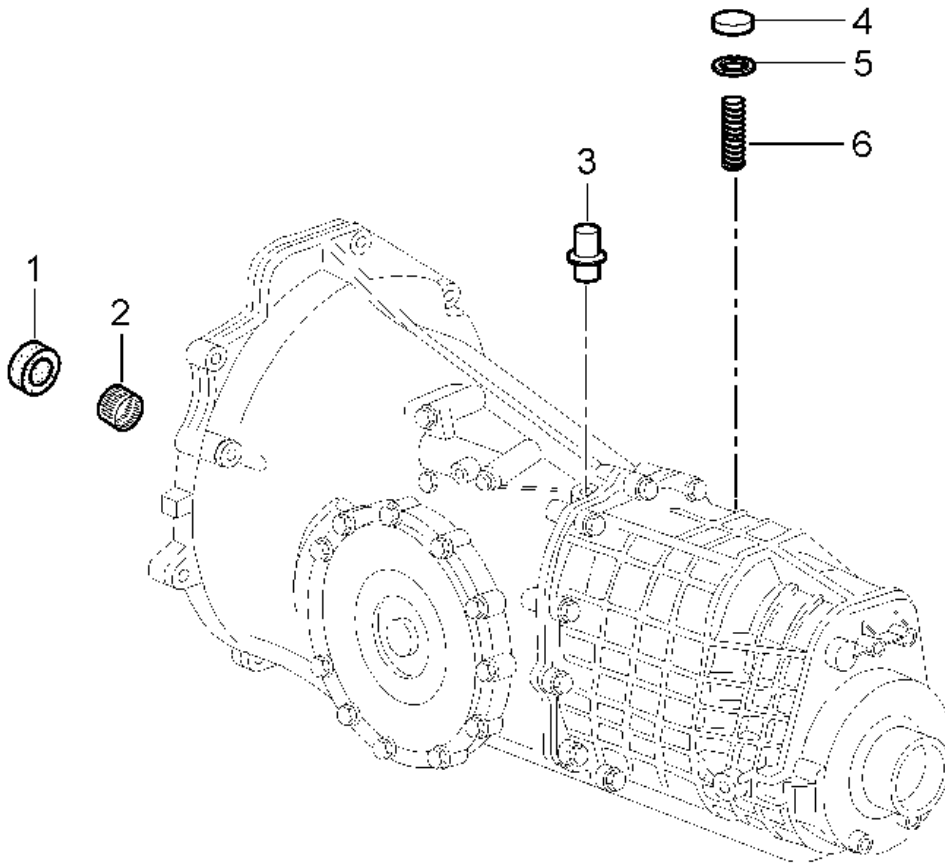

Model: 986 97

Model life 1997>>2004

Model: 986 97

Model life 1997>>2004

Pos	Part Number	Description	Remark	Qty	Model
		Transmission	00-		G86.20
		Single parts			
1	996 302 131 00	Shaft sealing ring 28 X 40 X 7,5		1	
2	996 301 814 00	Needle sleeve 30 X 37 X 16		1	
3	996 301 071 00	Bleeder 17 X 12 X 28,1		1	
4	996 303 257 00	Lid 20 X 4		1	
5	900 042 003 01	Circlip 20 X 1		1	
6	996 303 255 00	Compression spring		1