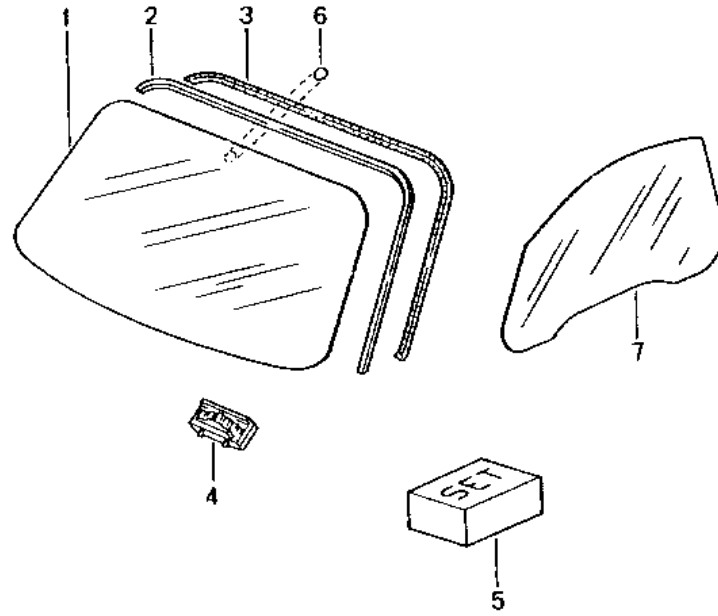

Model: 986 97

Model life 1997>>2004

Pos	Part Number	Description	Remark	Qty	Model
(1)	996 542 075 04	Power windows	/L	1	
1	996 542 076 04	Power windows	/R	1	
(2)	986 624 101 02	Electric motor	/L -02	1	
(2)	986 624 101 03	Electric motor	/L 03-	1	
2	986 624 102 02	Electric motor	/R -02	1	
2	986 624 102 03	Electric motor	/R 03-	1	
3	900 380 015 09	Hexagon nut M 6		14	
4	996 542 711 00	Threaded bolt Microswitch Lowering Door window glass See group 8/04/20 POS. 14		6	

Model: 986 97

Model life 1997>>2004