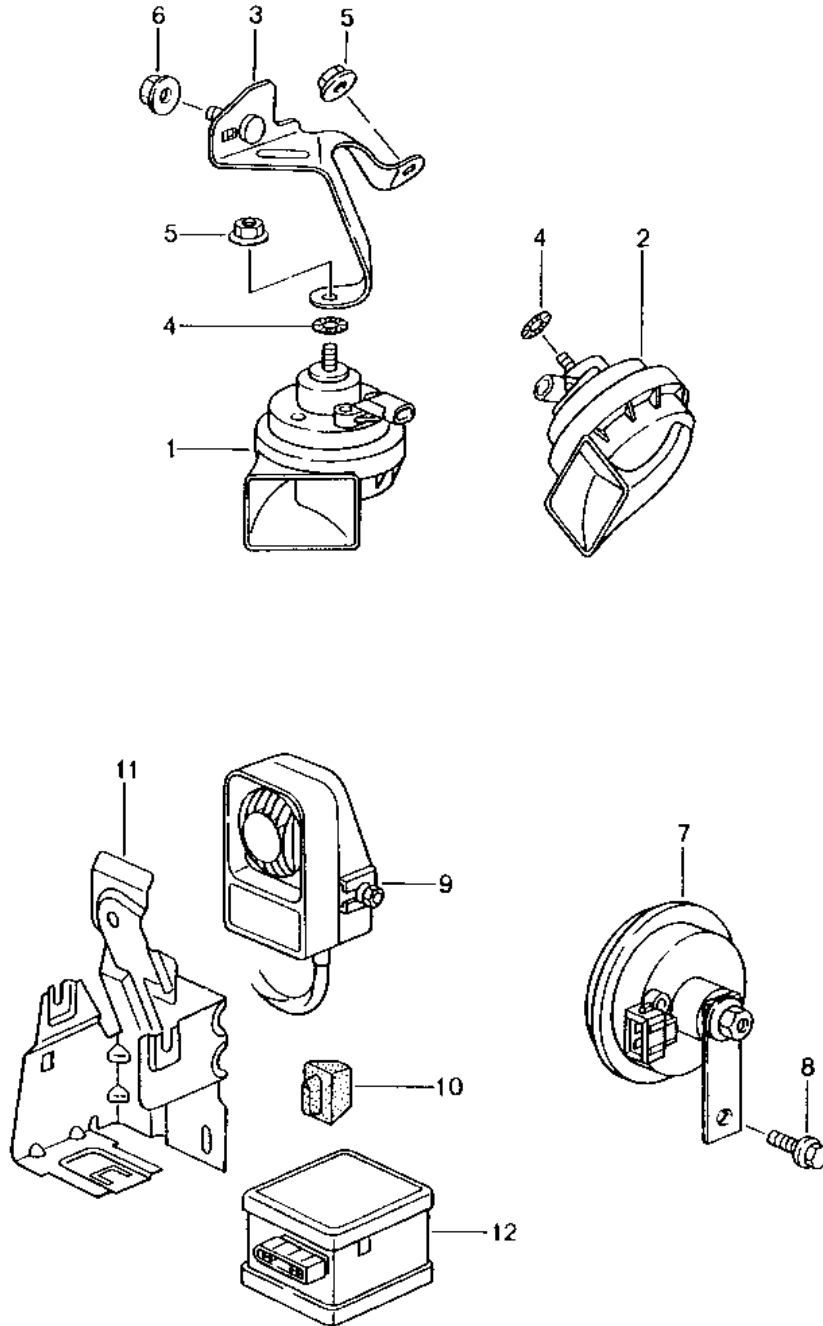

Model: 986 97

Model life 1997>>2004

Model: 986 97 Model life 1997>>2004

Pos	Part Number	Description	Remark	Qty	Model
1	996 635 206 04	Fanfare Horn Alarm system		1	M536
1	996 635 206 07	Fanfare High-pitched		1	
2	996 635 205 04	Fanfare Low-pitched		1	
2	996 635 205 07	Fanfare Low-pitched		1	
-	999 650 490 40	Plug socket		2	
-	999 650 135 22	Connector		4	
-	999 650 126 40	Gasket		4	
3	996 635 150 00	Support		1	
4	N 042 121 3	Shake-proof washer A 6,4		2	
5	900 380 015 01	Hexagon nut M 6		2	
6	900 377 003 03	Hexagon nut M 8		1	
7	996 637 117 02	Horn for Alarm system		1	
7	996 637 117 03	Horn for Alarm system		1	
8	900 075 459 09	Combination screw		1	
8	900 075 459 01	Combination screw M 6 X 12 Z2		1	
9	996 618 237 04	Alarm siren		1	M536
9	996 618 237 05	Alarm siren		1	M536
-	999 652 946 40	Plug socket 3-pole		1	
-	999 650 126 40	Gasket		X	
-	999 650 127 40	Gasket		X	
-	999 652 934 22	Contact bush 0,63 - 0,5		X	
10	999 703 459 40	Rubber mounting		1	M536
11	996 637 420 01	Support	/LL	1	M536
(11)	996 637 419 01	Support for Alarm siren 99661823704	/RL	1	M536
(11)	996 637 419 03	Support for Alarm siren 99661823705	/RL	1	M536
12	996 618 265 00	Tilt sensor See technical manual GR. 9 / 96 64 32 Use also:	-01	1	M536
-	996 622 904 00	Wiring harness		1	
-	999 650 335 40	Plug socket 6-pole	-01	1	M536
-	999 652 775 22	Contact bush 2,5 - 1	-01	X	
-	999 652 934 22	Contact bush 2,5 - 0,4	-01	X	
(12)	996 618 265 01	Tilt sensor	02-	1	M536
-	996 637 421 00	Support	02-	1	M536
-	900 378 179 09	Tilt sensor Hexagon-head bolt	02-	1	M536