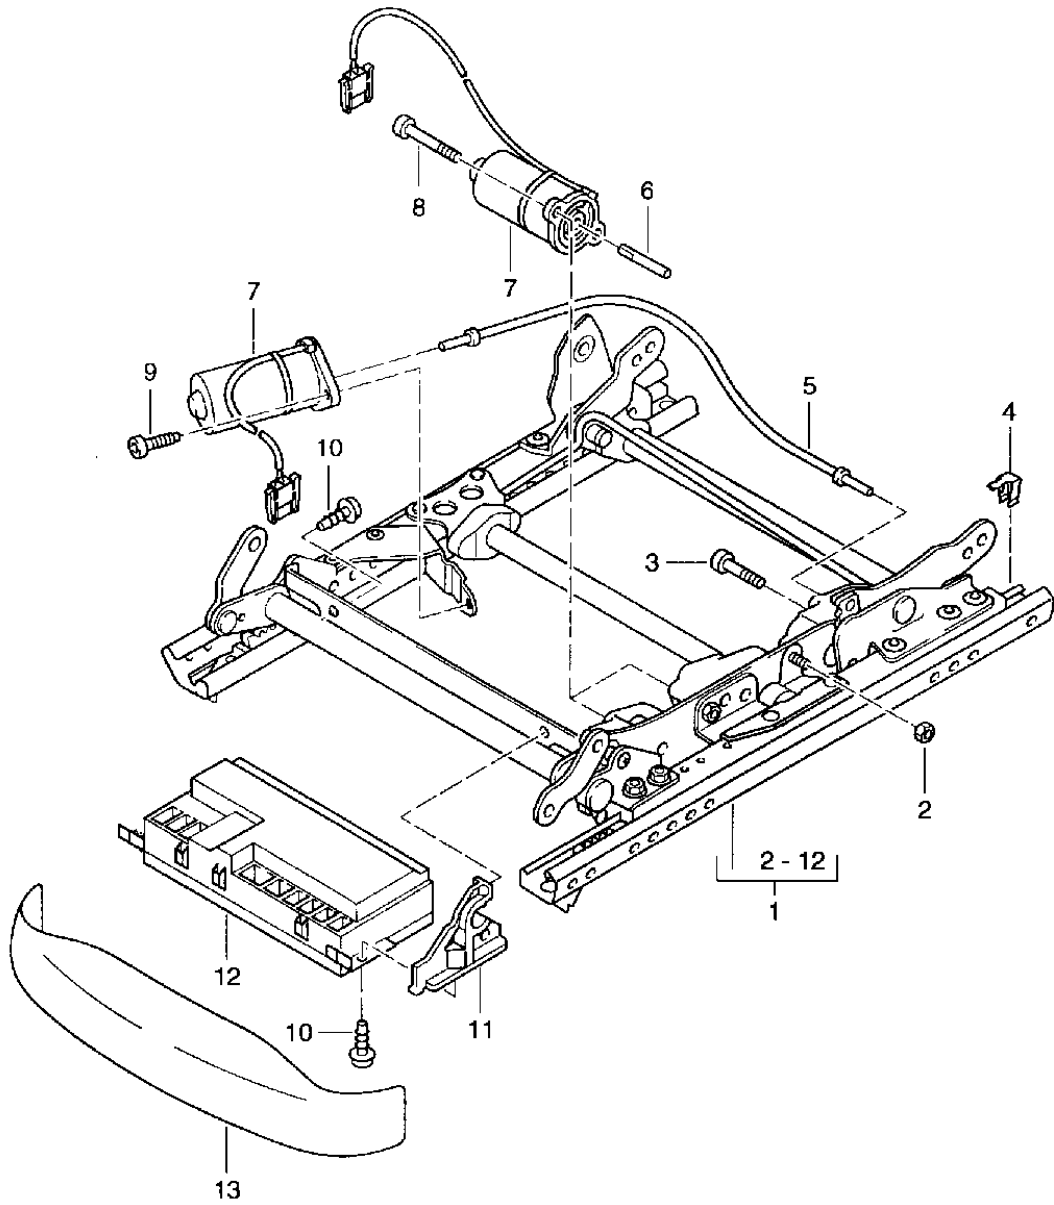

Model: 986 97 Model life 1997>>2004

Pos	Part Number	Description	Remark	Qty	Model
16	986 521 643 00	Outer Threaded plate		4	
17	986 521 679 00	Adapter Seat frame Front Left		2	
18	996 521 603 00	Stop		4	
-	996 521 601 00	Fixing clip Stop		4	
20	986 521 675 00	Adjusting mechanism	/L -97	1	
(20)	996 521 675 00	Adjusting mechanism	/L 98-	1	
(20)	986 521 676 00	Adjusting mechanism	/R -97	1	
(20)	996 521 676 00	Adjusting mechanism	/R 98-	1	
21	986 521 683 00	Bowden cable		2	
22	999 919 180 07	Countersunk-head screw M 5 X 18		2	
23	986 521 639 00	Adapter Seat-belt buckle Seat frame Inner rear	/L	1	
(23)	986 521 640 00	Adapter Seat-belt buckle Seat frame Inner rear	/R	1	
(24)	996 521 259 02	Screw Complete Short		6	
25	986 521 659 00	Screw Adapter		8	
25	986 521 659 02	Screw Adapter		8	

Model: 986 97

Model life 1997>>2004