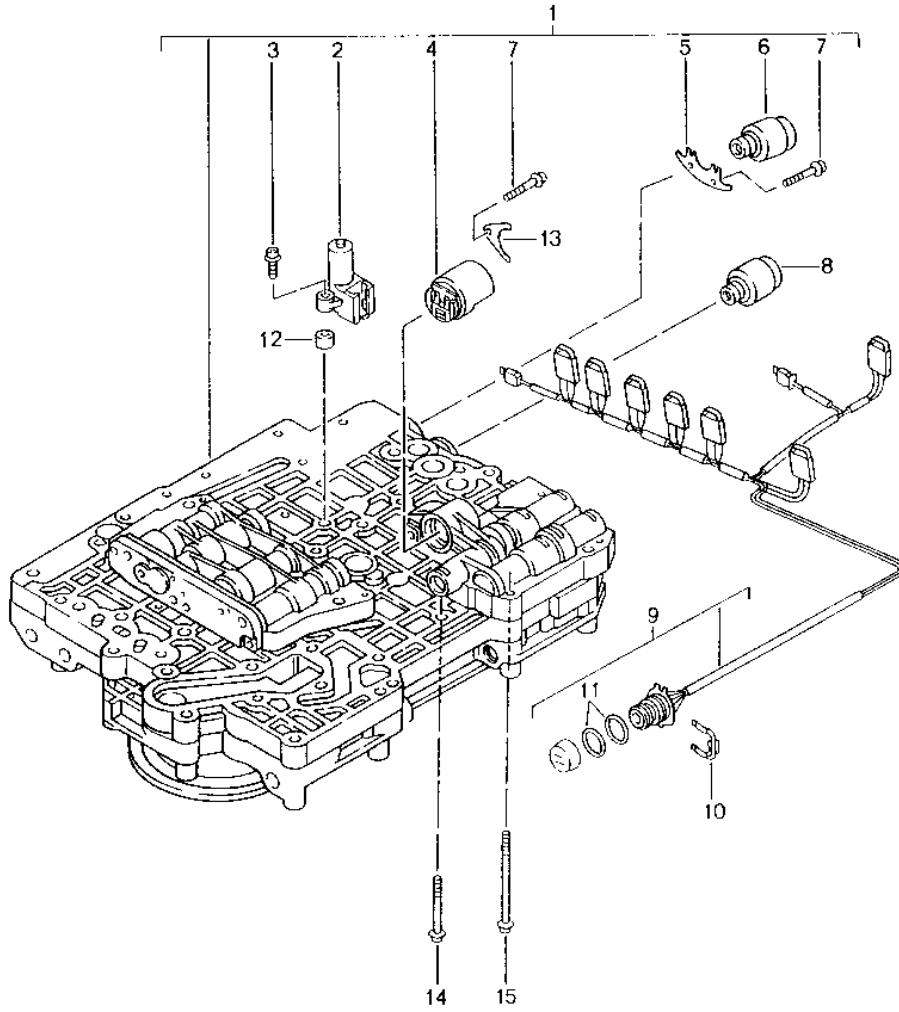

Model: 986 97

Model life 1997>>2004

Model: 986 97

Model life 1997>>2004

Pos	Part Number	Description	Remark	Qty	Model
		Tiptronic	-99		A86.00
			00-		A86.05
			00-		A86.20
1	986 325 617 00	Switch unit Solenoid valve Pressure regulator Switch unit Type label Transmission case Attention 1060 030 031 >> 155 067		1	A86.00
1	986 325 617 01	Switch unit Type label Transmission case Attention 1060 030 053 << 155 068		1	A86.05/20
2	986 325 608 00	Inductive transmitter		1	
3	986 397 019 00	Pan-head screw M 5 X 40		2	
4	986 325 604 00	Pressure regulator Type label Transmission case Attention 1060 030 031 >> 155 067	-99	1	A86.00
4	986 325 604 01	Pressure regulator Type label Transmission case Attention 1060 030 053 << 155 068	00-	1	A86.05/20
5	986 325 615 00	Retaining bracket		2	
6	986 325 601 00	Solenoid valve		3	
7	943 397 045 00	Pan-head screw M 5 X 12		5	
8	986 325 603 00	Pressure regulator		3	
9	986 325 611 00	Wiring harness		1	
10	986 397 018 01	Clamp		1	
11	986 397 017 00	Round seal		2	
12	986 397 020 00	Spacer ring		2	
13	943 325 111 00	Retaining bracket		1	
14	943 397 013 00	Pan-head screw M 6 X 30		1	
15	943 397 005 00	Pan-head screw M 6 X 60		16