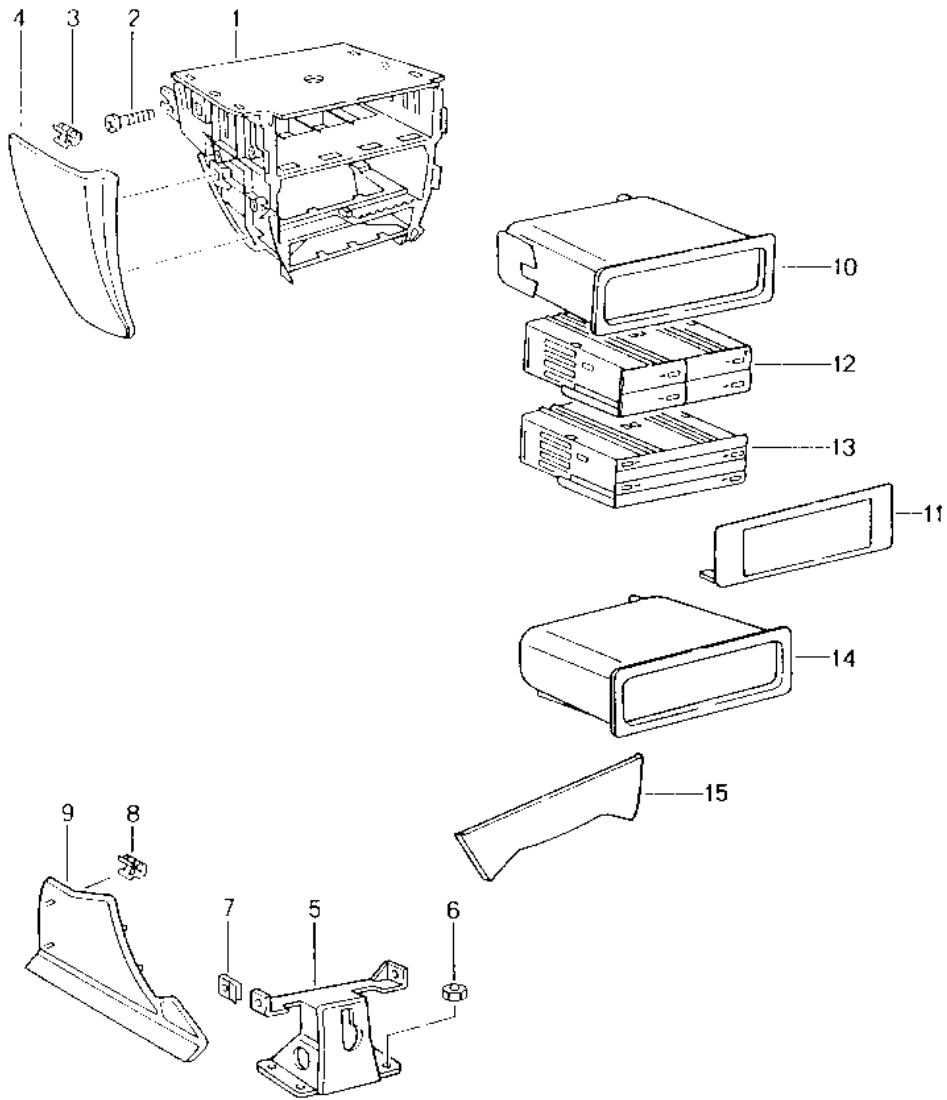

Model: 986 97

Model life 1997>>2004