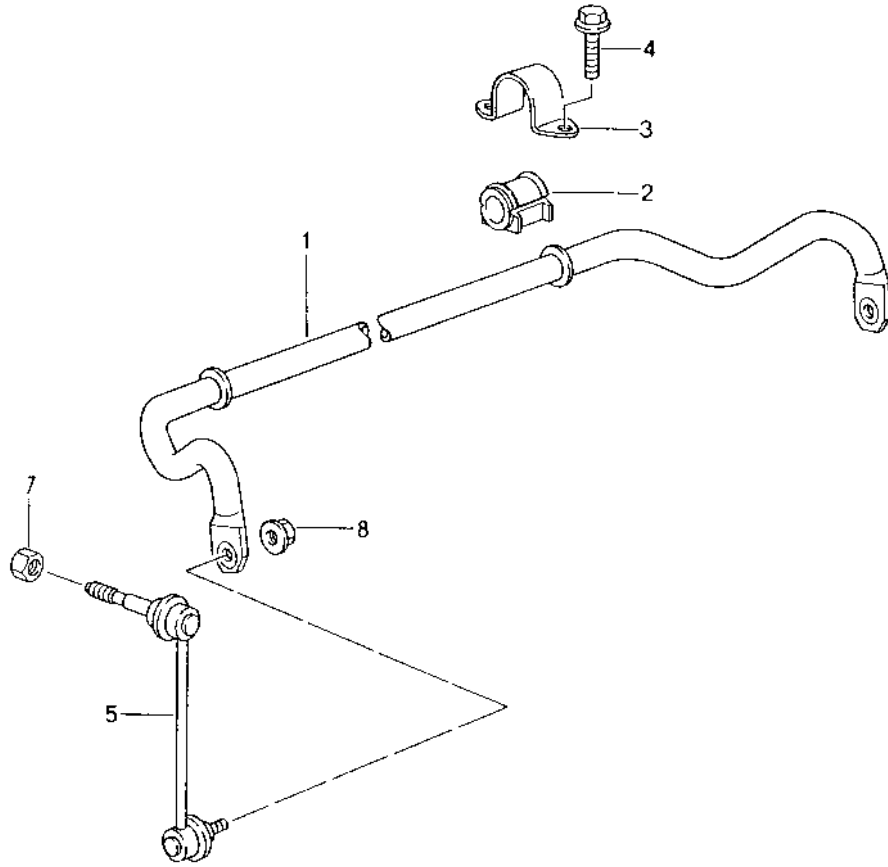

Model: 986 97

Model life 1997>>2004