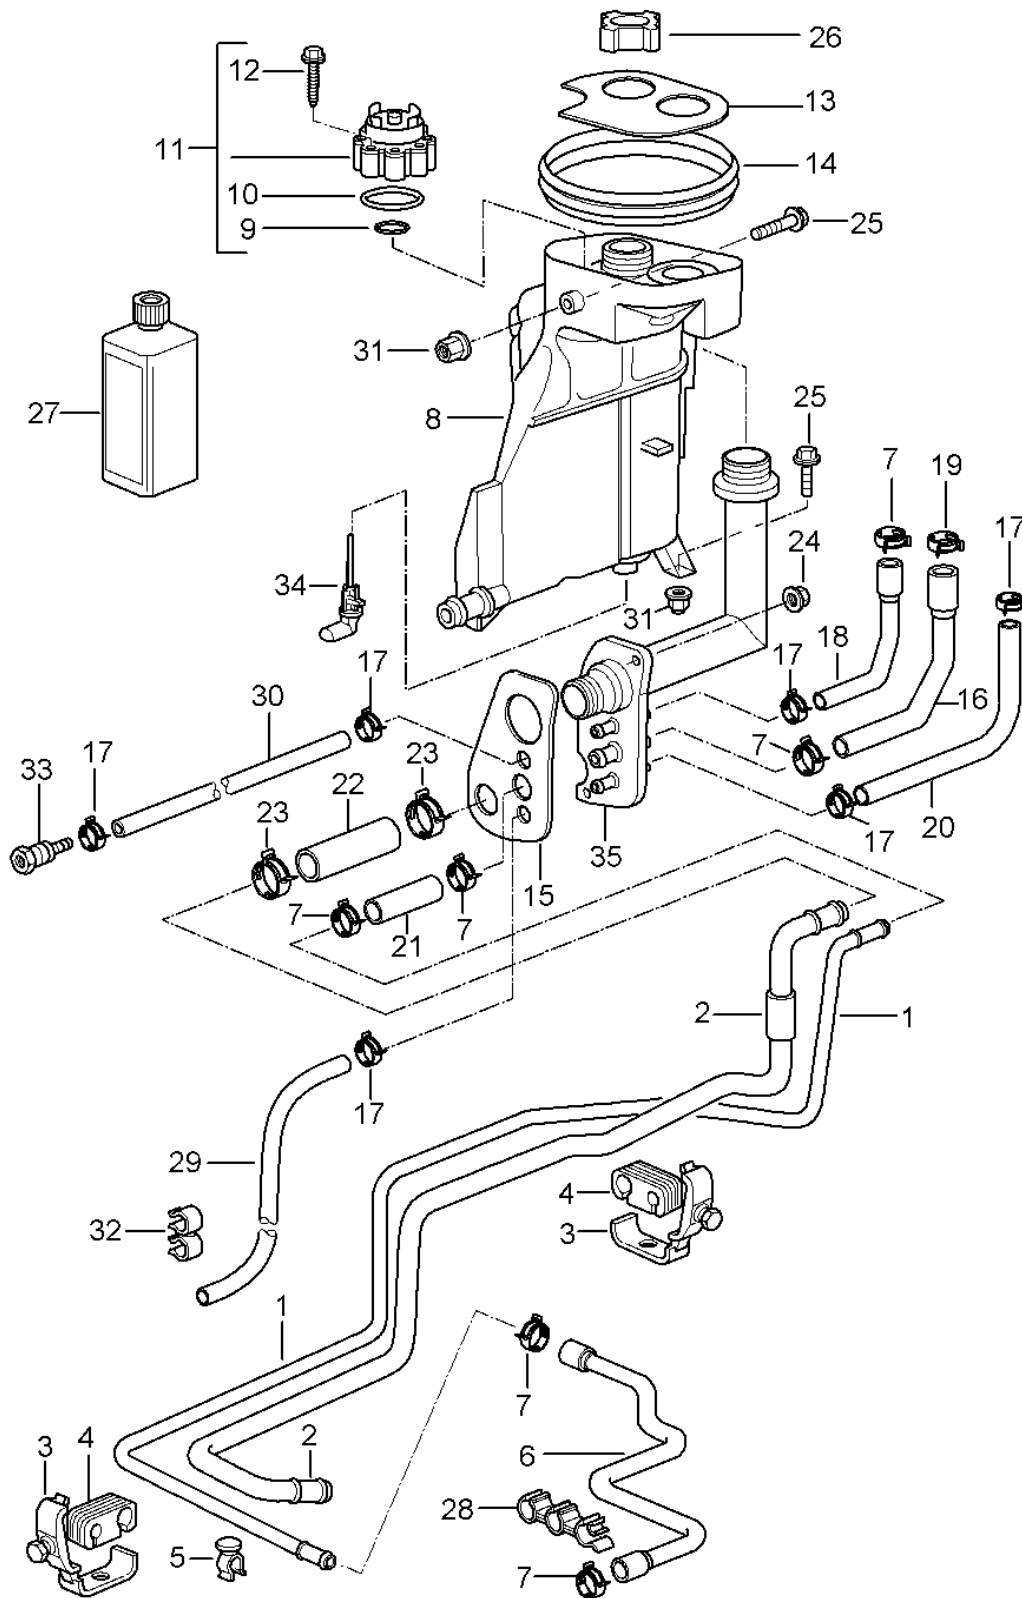

Model: 986 97

Model life 1997>>2004

Model: 986 97 Model life 1997>>2004

Pos	Part Number	Description	Remark	Qty	Model
		Water cooling 4			
1	996 106 681 01	Vent line	-98	1	
1	996 106 681 02	Vent line	99-	1	
1	996 106 681 03	Vent line		1	
2	996 106 663 00	Filler tube	-98	1	
2	996 106 663 01	Filler tube	99-	1	
2	996 106 663 02	Filler tube		1	
3	999 511 230 40	Cable holder		2	
4	999 511 231 41	Rubber mounting		2	
5	999 507 500 40	Cable holder		1	
6	996 106 135 01	Breather hose	-98	1	
6	996 106 135 02	Breather hose	99-	1	
7	999 512 653 09	Hose clamp		6	
		20 X 12			
7	999 512 554 00	Hose clamp		6	
		20 X 12			
8	996 106 147 03	Expansion tank	-97	1	
8	996 106 147 04	Expansion tank	-98	1	
8	996 106 147 06	Expansion tank		1	
8	996 106 147 07	Expansion tank		1	
8	996 106 147 08	Expansion tank		1	
9	999 707 371 40	O-ring		1	
		17 X 4			
10	999 707 370 40	O-ring		1	
		47 X 4			
11	996 106 347 00	Bleeder valve	-97	1	
11	996 106 347 01	Bleeder valve	98-	1	
12	999 919 058 02	Hexagon-head bolt		8	
		5,0 X 40			
13	996 106 234 01	Cover		1	
14	986 504 644 00	Gasket		1	
15	996 106 235 01	Gasket	-97	1	
15	996 106 235 02	Gasket	98-	1	
16	996 106 237 00	Hose		1	
17	999 512 585 09	Hose clamp		5	
		15 X 12			
18	996 106 247 00	Hose		1	
19	999 512 587 09	Hose clamp	-98	1	
		21 X 12			
19	999 512 654 09	Hose clamp	99-	1	
		21 X 12			
20	996 106 287 00	Overflow hose	-97	1	
20	996 106 287 01	Overflow hose	97-	1	
		for			
		Model year			
		97			
		Use also:			
-	996 107 273 04	Filler tube		1	
-	996 106 297 01	Overflow hose		1	
-	996 106 207 03	Hose		1	
21	996 106 257 00	Breather hose		1	
22	996 106 267 00	Hose		1	
23	999 512 552 00	Hose clamp		2	
		27 X 12			
23	999 512 552 01	Hose clamp		2	
		27 X 12			
24	999 084 629 09	Hexagon nut		2	
		M 6			
24	999 084 629 01	Hexagon nut		2	
		M 6			
25	900 075 333 02	Combination screw		2	
		M 6 X 25			
25	900 075 333 01	Combination screw		2