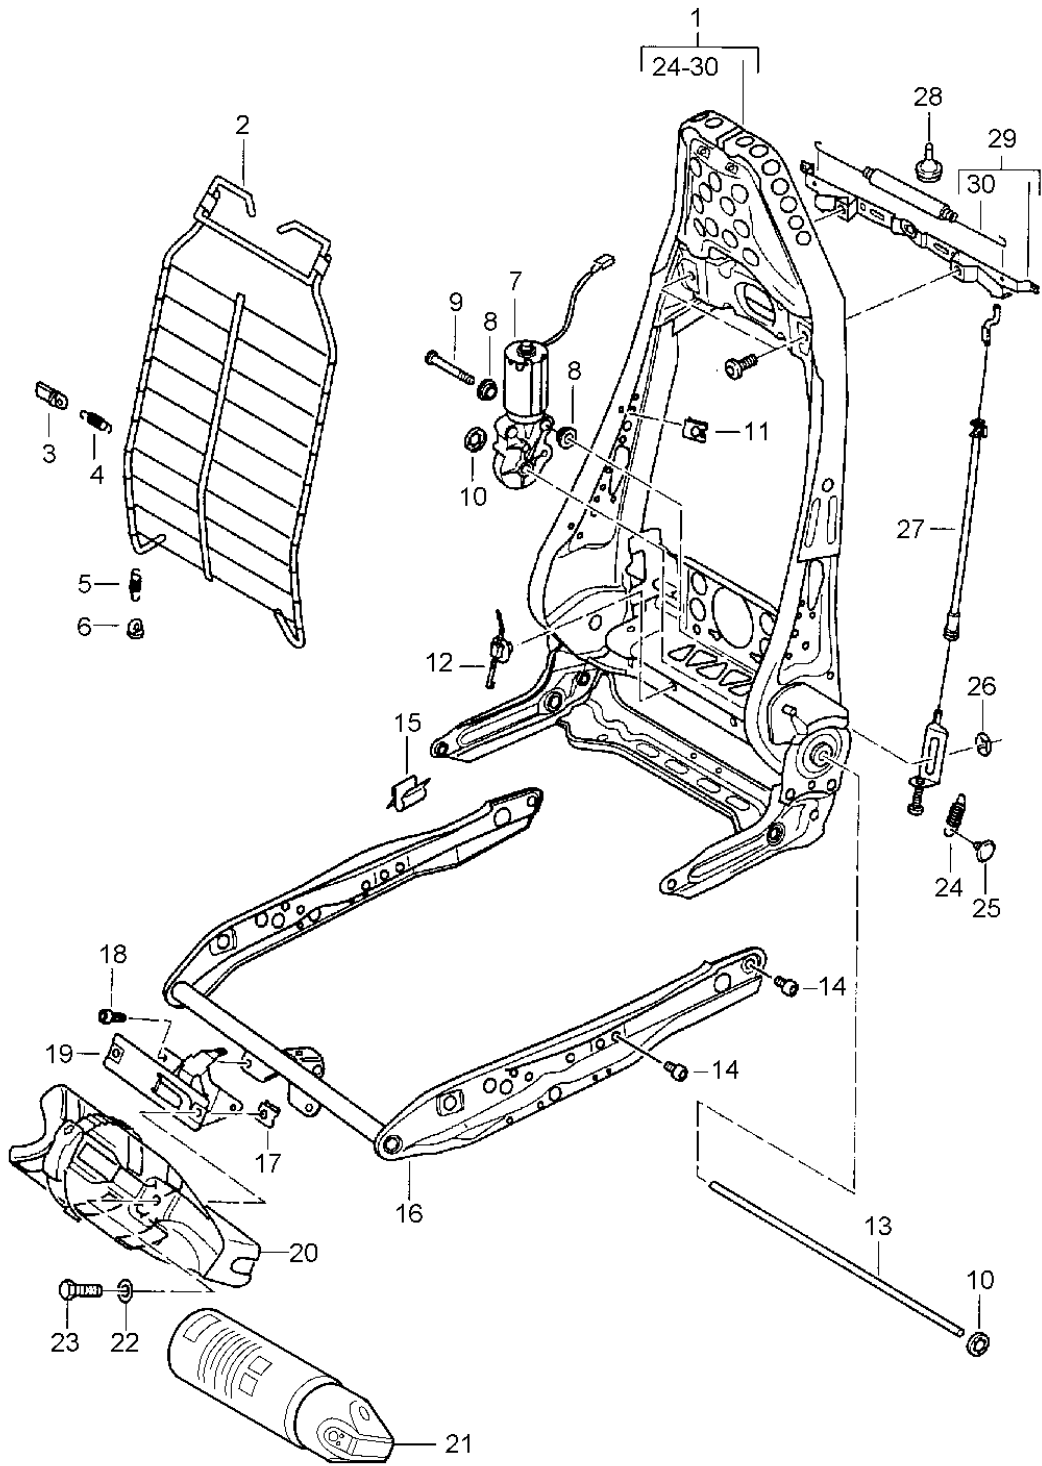

Model: 986 97

Model life 1997>>2004

Model: 986 97 Model life 1997>>2004

Pos	Part Number	Description	Remark	Qty	Model
		Backrest frame			BOXSTER
		Seat frame			
		Standard seat			
		Comfort seat			
1	986 521 327 03	Backrest frame		2	
2	996 521 355 01	Mat		2	
3	996 521 367 00	Support		8	
4	996 521 333 00	Spring		4	
		Centre			
5	996 521 331 01	Spring		4	
6	996 521 365 00	Support		4	
		Lower			
7	996 624 321 00	Engine		2	
		Seating position control for backrest adjustment			
(7)	996 624 331 00	Engine		2	M537/538
		Seating position control for backrest adjustment			
8	999 924 129 40	Bush		4	
		6 X 12 X 4,5			
9	999 073 141 02	Oval-head screw		2	
		M 6 X 42,5			
10	999 507 597 01	Clamping washer		4	
		10,0			
11	999 507 598 02	Speed nut		8	
		M 5			
12	999 513 063 40	Cable holder		4	
		12,0 - 35			
13	996 521 343 01	Drive shaft		2	
14	999 141 027 02	Oval-head screw		8	
		M 8 X 10			
16	986 521 227 00	Seat frame		2	
17	999 507 067 02	Speed nut		2	
		M 5			
18	999 141 028 02	Pan-head screw		3	
		M 5 X 10			
(19)	996 521 674 00	Support	/LL /R	1	M509
		Fire extinguisher			
19	996 521 673 00	Support	/RL /L	1	M509
		Fire extinguisher			
20	996 521 607 00	Cup		1	M509
21	996 722 115 00	Fire extinguisher		1	M509
		Information available			
		Information available			
22	900 151 027 02	Washer		2	
		5,3			
23	N 044 734 1	Pan-head screw		2	
		M 5 X 15			
23	900 067 137 01	Pan-head screw		2	
		M 5 X 15			
24	999 522 032 00	Tension spring		4	
		0,7 X 7,5 X 15			
25	999 703 474 40	Stopper		4	
26	N 900 114 02	Clamping washer		4	
		4			
27	996 521 185 00	Cable		4	
28	996 521 403 00	Rubber buffer		2	
29	996 521 175 00	Backrest locking lever		2	
30	996 521 195 00	Clutch power spring		2