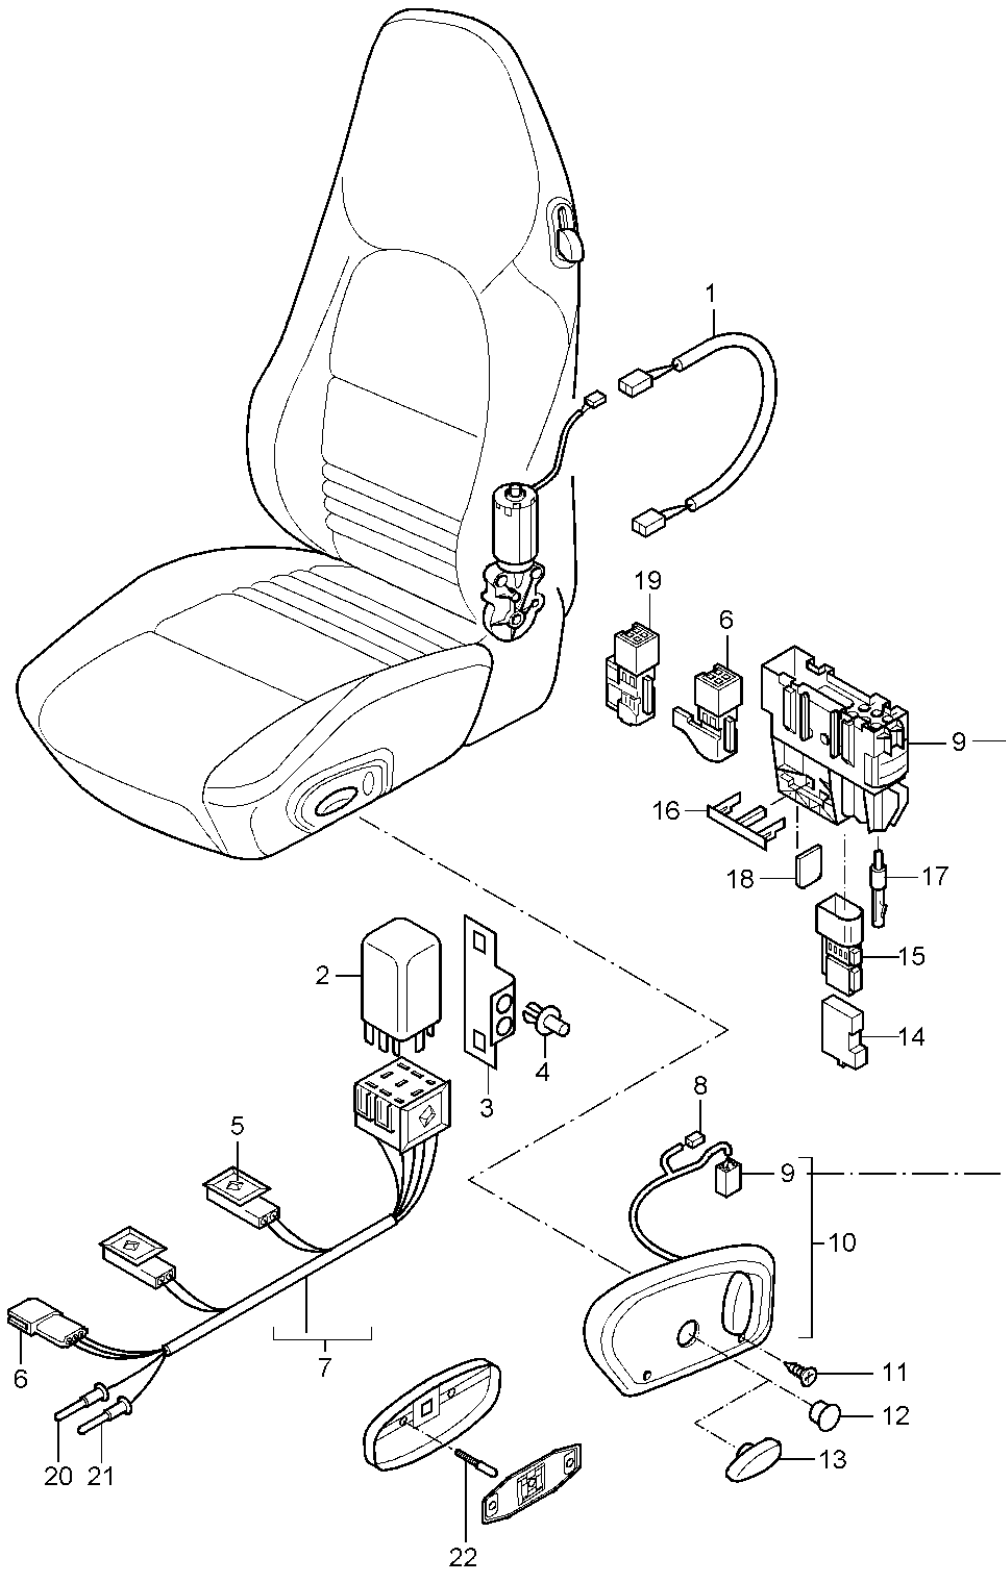

Model: 986 97

Model life 1997>>2004

Pos	Part Number	Description	Remark	Qty	Model
16	986 521 691 00	Seat frame Front Left Adapter	/L	1	
(16)	986 521 690 00	Seat frame Rear Outer Adapter	/R	1	
16	999 311 008 01	Square screw M 5 X 23,6		1	
17	986 521 687 00	Nut		1	
18	986 521 667 00	Seat adjuster guard	/LL /R /RL /L	1	

Model: 986 97

Model life 1997>>2004