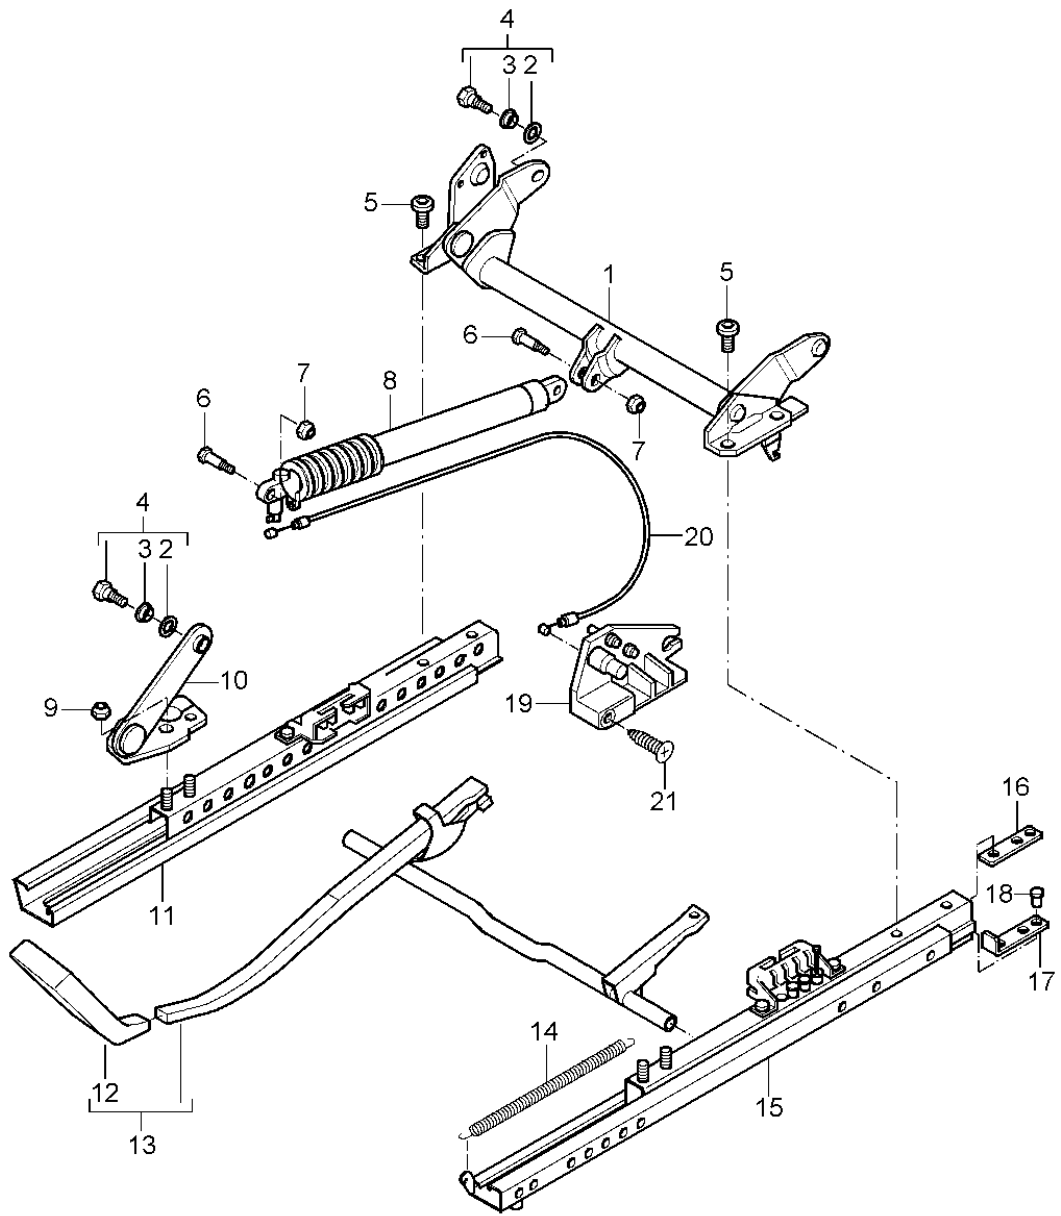

Model: 986 97

Model life 1997>>2004

Model: 986 97 Model life 1997>>2004

Pos	Part Number	Description	Remark	Qty	Model
		Seat adjuster Sports seat with Height adjustment			BOXSTER
1	986 521 641 00	Pipe	/L	1	
(1)	986 521 642 00	Rear Pipe	/R	1	
(4)	996 521 259 02	Rear Screw Complete		6	
5	986 521 659 00	Short Screw		8	
5	986 521 659 02	Adapter Screw		8	
6	999 311 008 01	Adapter Square screw		2	
7	986 521 687 00	Gas-pressure spring M 5 X 23,6 Nut		2	
8	996 521 615 01	Gas-pressure spring		1	M539/540
9	900 910 003 07	Hexagon nut Adapter M 8		8	
(10)	986 521 679 00	Adapter	/L	2	
10	986 521 680 00	Adapter Seat frame Front	/R	2	
11	996 521 692 00	Seat rail Left seat Inner	/R -98	1	
(11)	996 521 692 01	Seat rail Left seat Inner	/R 98-	1	
(11)	996 521 691 00	Seat rail Right seat Inner	/L -98	1	
(11)	996 521 691 01	Seat rail Right seat Inner	/L 98-	1	
12	996 521 617 01	Handle	/L	1	
(12)	996 521 618 01	Handle	/R	1	
13	996 521 621 01	Lever Complete	/L	1	
(13)	996 521 622 01	Lever Complete	/R	1	
14	996 521 645 00	Clutch power spring		2	
15	996 521 689 00	Seat rail Left seat Outer	/L -98	1	
15	996 521 689 01	Seat rail Left seat Outer	/L 98-	1	
(15)	996 521 690 00	Seat rail Right seat Outer	/R -98	1	
(15)	996 521 690 01	Seat rail Right seat Outer	98-	1	
16	986 521 643 00	Threaded plate		4	
(17)	996 521 603 01	Stop		4	
18	996 521 601 00	Fixing clip Stop		4