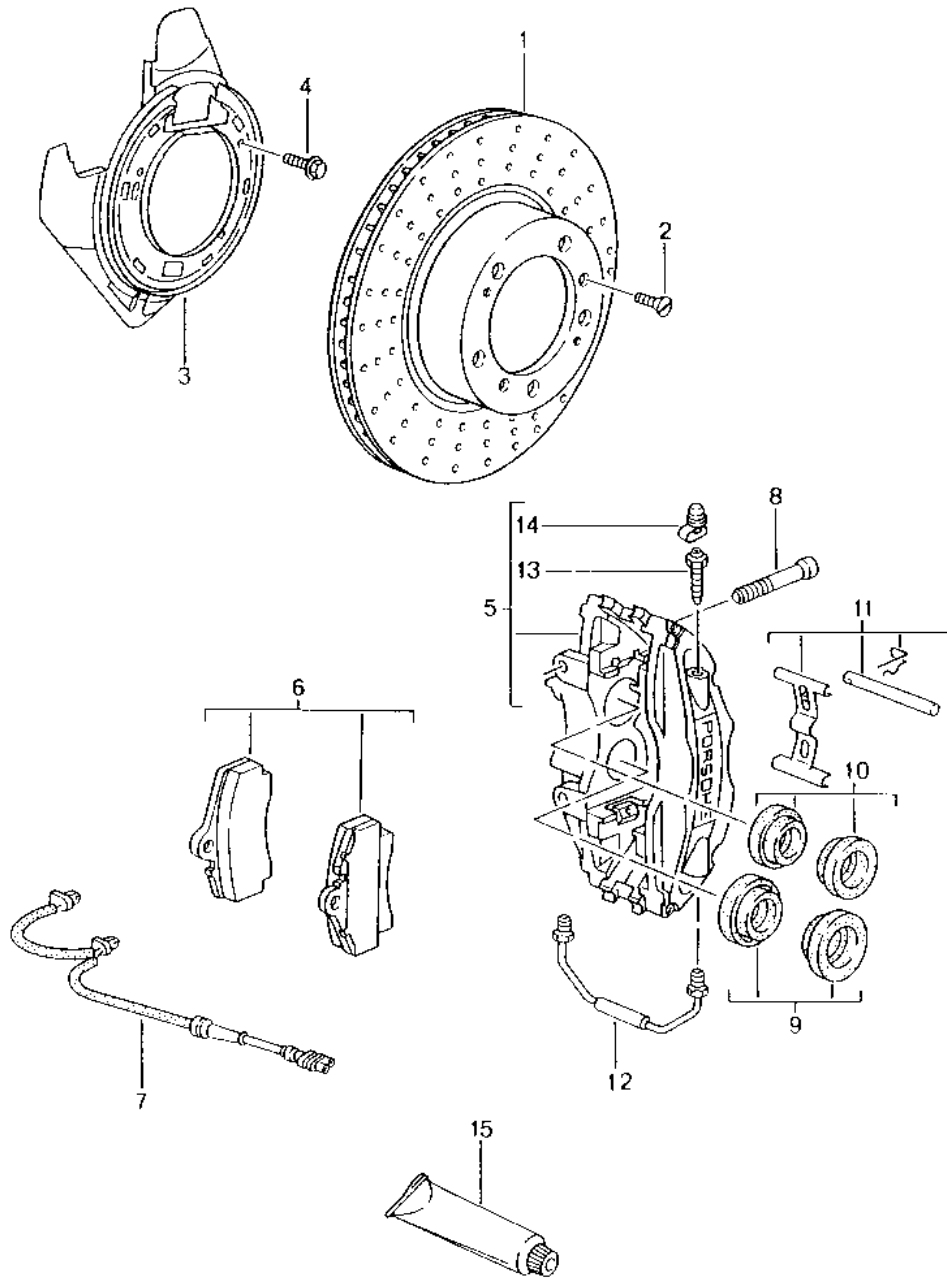

Model: 986 97

Model life 1997>>2004