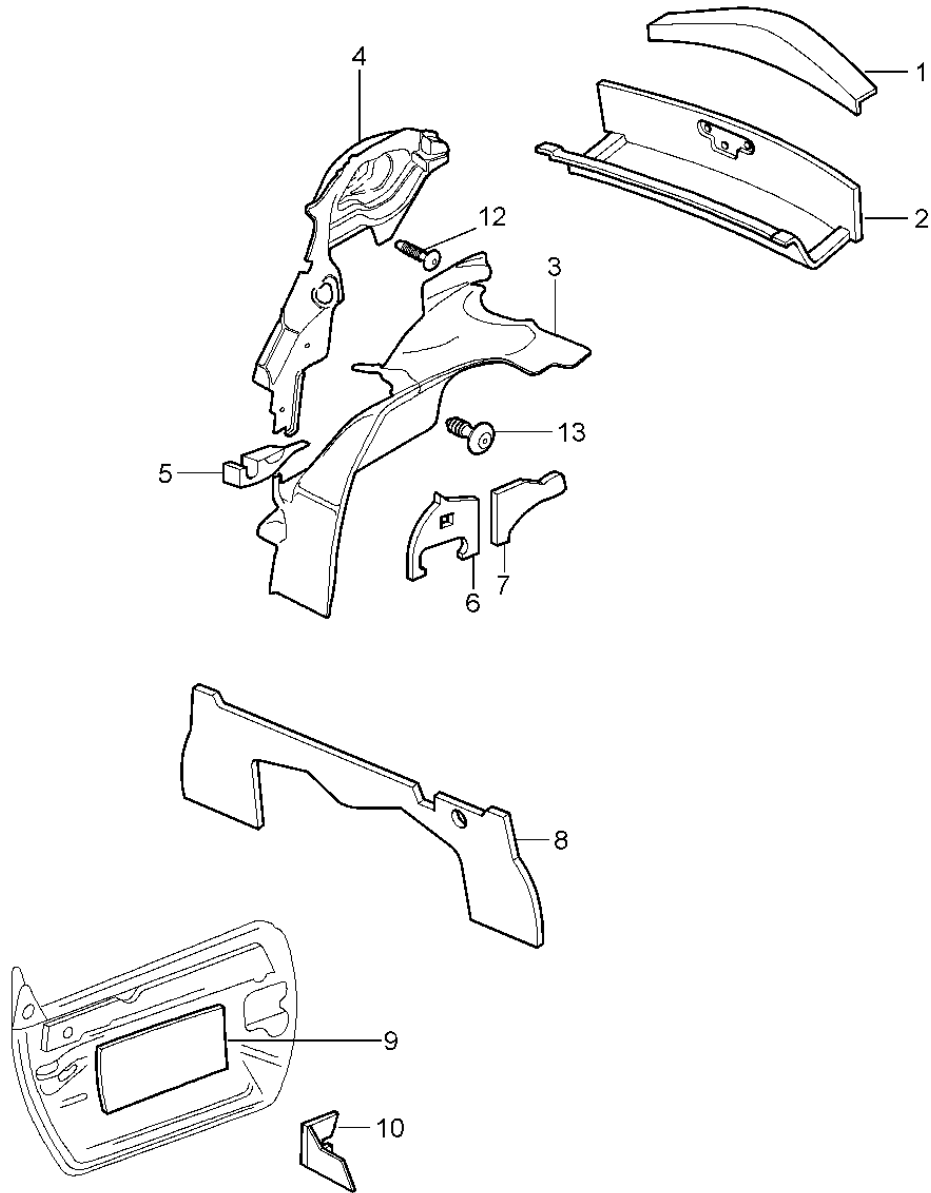

Model: 986 97

Model life 1997>>2004

Model: 986 97 Model life 1997>>2004

Pos	Part Number	Description	Remark	Qty	Model
1	986 556 665 02	Body Sound proofing 1 Sound absorber		1	
2	986 556 621 01	Cross member Sound absorber	-03	1	
2	986 556 621 02	Sound absorber	04-	1	
-	999 507 581 40	Tray Convertible top Stopper		6	
(3)	986 556 623 01	8,5 Sound absorber	/L 97	1	
3	986 556 624 01	Tray Convertible top It is necessary to rework Sound absorber	/R 97	1	
(3)	986 556 623 03	Tray Convertible top It is necessary to rework Sound absorber	/L 98-	1	
(3)	986 556 624 02	Tray Convertible top Sound absorber	/R 98-	1	
(4)	986 556 663 02	Tray Convertible top Sound absorber	/L	1	
4	986 556 664 02	Sound absorber	/R	1	
(5)	986 556 671 01	Rear bulkhead Seal	/L -03	1	
5	986 556 672 01	Seal	/R -03	1	
(5)	986 556 671 02	Seal	/L /R 04-	1	
(6)	986 556 721 02	Roll-over bar Sound absorber	/L	1	
6	986 556 722 02	Sound absorber	/R	1	
7	986 556 724 01	Engine compartment Sound absorber	/R	1	
8	986 556 741 02	Engine compartment Sound absorber		1	
9	996 556 531 01	Engine compartment Insulation		2	
(10)	996 556 605 01	Door Sound absorber	/L	1	
10	996 556 606 01	Sound absorber	/R	1	
11	996 556 723 01	Wheel housing panel Sound absorber	/LL	1	
(11)	996 556 724 01	Firewall Sound absorber	/RL	1	
12	999 703 432 40	Firewall Stopper		2	
13	999 507 581 40	8,0 Stopper		4	
14	1H0 819 943	8,5 Screw		2	
15	996 572 511 07	Sound absorber	/RL 03-	1	
(15)	996 572 511 05	Air conditioner Sound absorber	/RL 03-	1	
(15)	996 572 511 03	Air conditioner Sound absorber	/RL -02	1	
(15)	996 572 511 06	Air conditioner Sound absorber	/LL 03-	1	
(15)	996 572 511 04	Air conditioner Sound absorber	/LL 03-	1	
15	996 572 511 02	Air conditioner Sound absorber	/LL -02	1