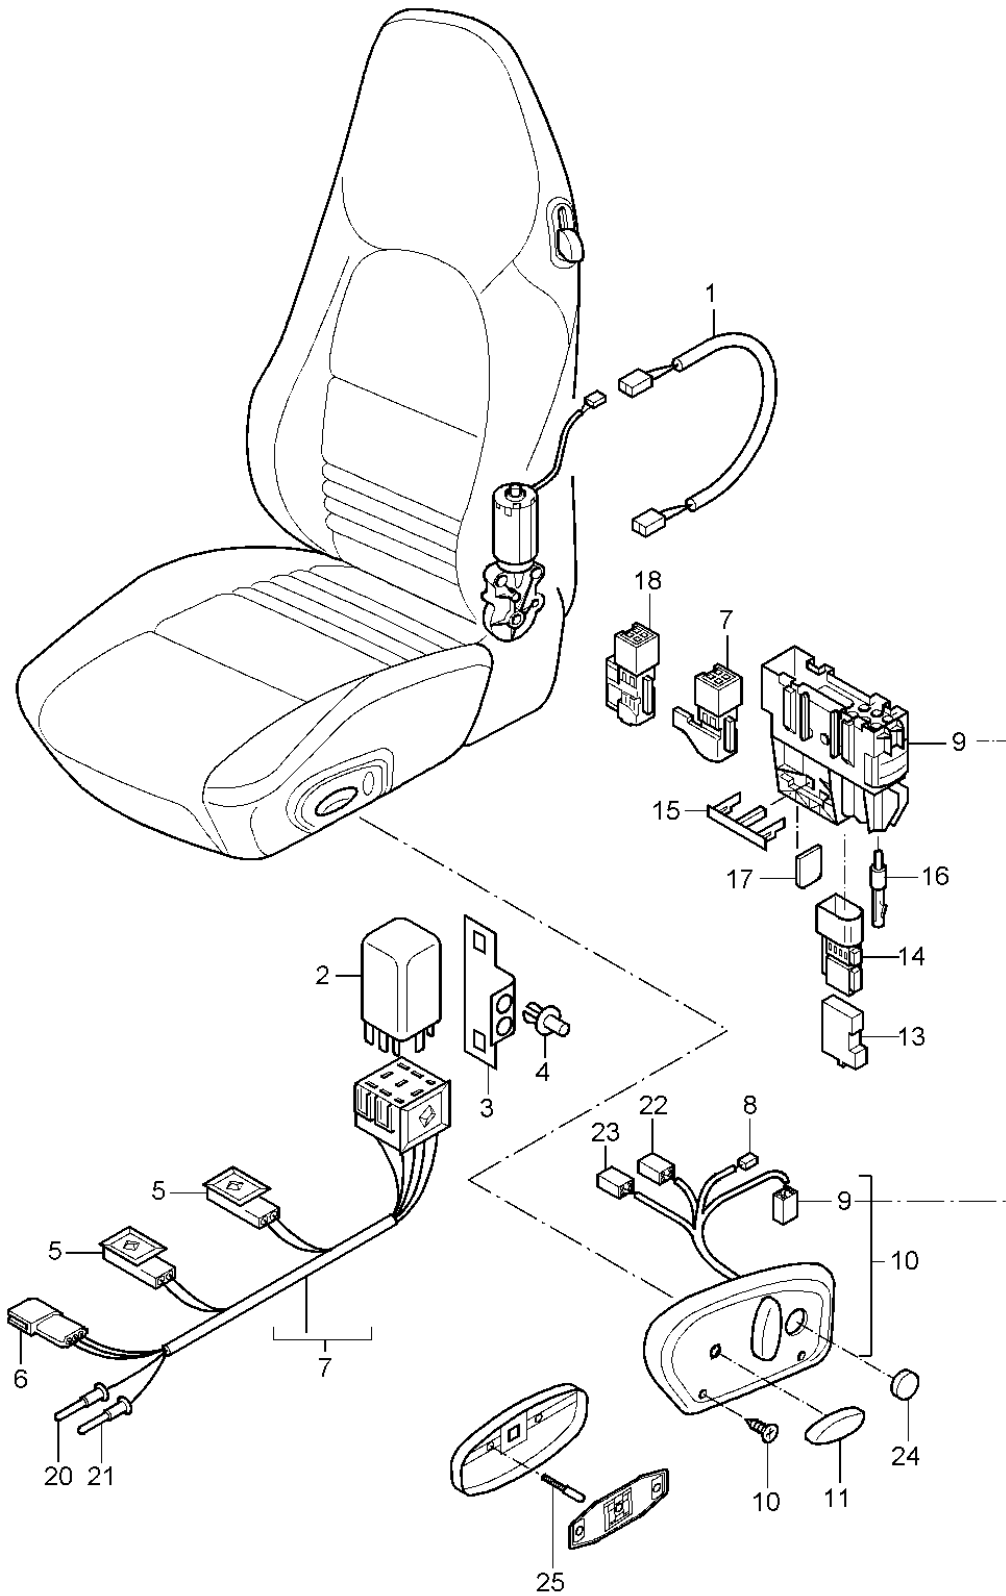

Model: 986 97 Model life 1997>>2004

Pos	Part Number	Description	Remark	Qty	Model
		Sports seat Complete with Handle for backrest adjustment			
	996 613 714 01 EJS	Metal grey/black	99-		
	996 613 714 01 EJM	Granite grey	99		
	996 613 714 01 ERR	Satin black	99		
	996 613 714 01 A03	Black	00-		
11	999 919 173 02	Countersunk-head screw 3,0 X 18		4	
12	996 613 711 00	Dummy plug Switch		2	
	996 613 711 00 01C	Satin black			
13	986 521 627 00	Handle Height adjustment	/L	1	M539
(13)	986 521 628 00	Handle Height adjustment	/R	1	M540
14	999 650 248 40	Cap		2	
15	999 650 250 40	Pin connector socket 8-pole		2	
16	999 650 247 40	Slide 6-pole		2	
17	999 650 225 40	Pin 2,5		2	
18	999 652 960 40	Lid		2	
19	999 650 218 40	Pin connector socket 4-pole White		2	
20	999 652 570 22	Connector 0.5 - 1.0 QMM		X	
21	999 652 571 22	Connector 1.0 - 2.5 QMM		X	
22	996 613 955 00	Control button Seat adjuster Repair kit	02-	1	M437/438

Model: 986 97

Model life 1997>>2004