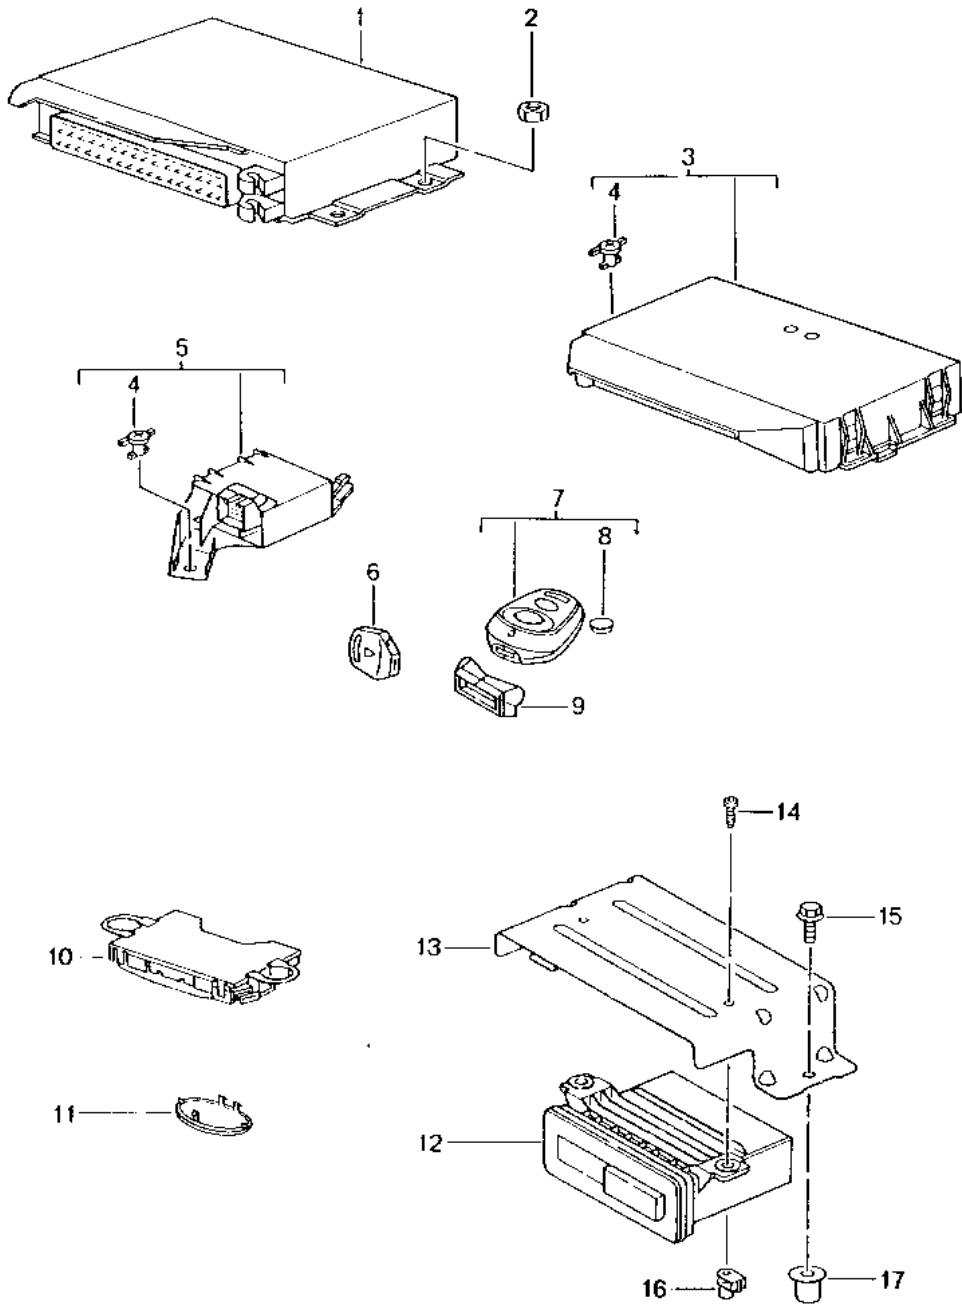

Model: 986 97

Model life 1997>>2004

Model: 986 97 Model life 1997>>2004

Pos	Part Number	Description	Remark	Qty	Model
		Control units See technical information Tech. information memo TI-2-1A97-BOX			
1	996 618 601 04	Control unit - dme -	-99	1	M96.20
1	996 618 601 DX	Control unit - dme -	-99	1	M96.20
1	996 618 605 00	Control unit - dme -	-02 -02	1	M96.21 M96.22
1	996 618 605 X	Control unit - dme -	-02 -02	1	M96.21 M96.22
1	996 618 604 00	Control unit - dme - See technical information GR.2 NR.5/02	03-	1	M96.24 M96.23
1	996 618 604 X	Control unit - dme -	03-	1	M96.24 M96.23
-	986 618 129 00	Retainer plate Control unit - dme -	00-	1	
(1)	986 618 225 03	Control unit Tiptronic F >>98XS6 00783	97-99	1	M009/249
(1)	986 618 225 04	Control unit Tiptronic F 98XS6 00784>>	-99	1	M009/249
(1)	986 618 255 06	Control unit Tiptronic	-02	1	M009/249
(1)	986 618 256 00	Control unit Tiptronic	03-	1	M009/249
(1)	986 618 240 06	Control unit Tiptronic	-02	1	M008/249
(1)	986 618 241 00	Control unit Tiptronic	03-	1	M008/249
2	999 084 629 09	Hexagon nut M 6		7	
2	999 084 629 01	Hexagon nut M 6		7	
(2)	999 084 635 02	Shear-off nut Mount Control unit - dme -		5	M536
-	986 618 131 00	Tab washer Plug-protection Control unit - dme - Control units Immobiliser And Handheld transmitter See technical information Tech. information memo TI-9-0197-BOX TI-9-1A97-BOX	00-	1	M536
3	986 618 260 00	Control unit Immobiliser Central locking system	97	1	M531
3	986 618 260 03	Control unit Immobiliser Central locking system	98-00	1	M531
3	986 618 262 01	Control unit Immobiliser	01-02	1	M531