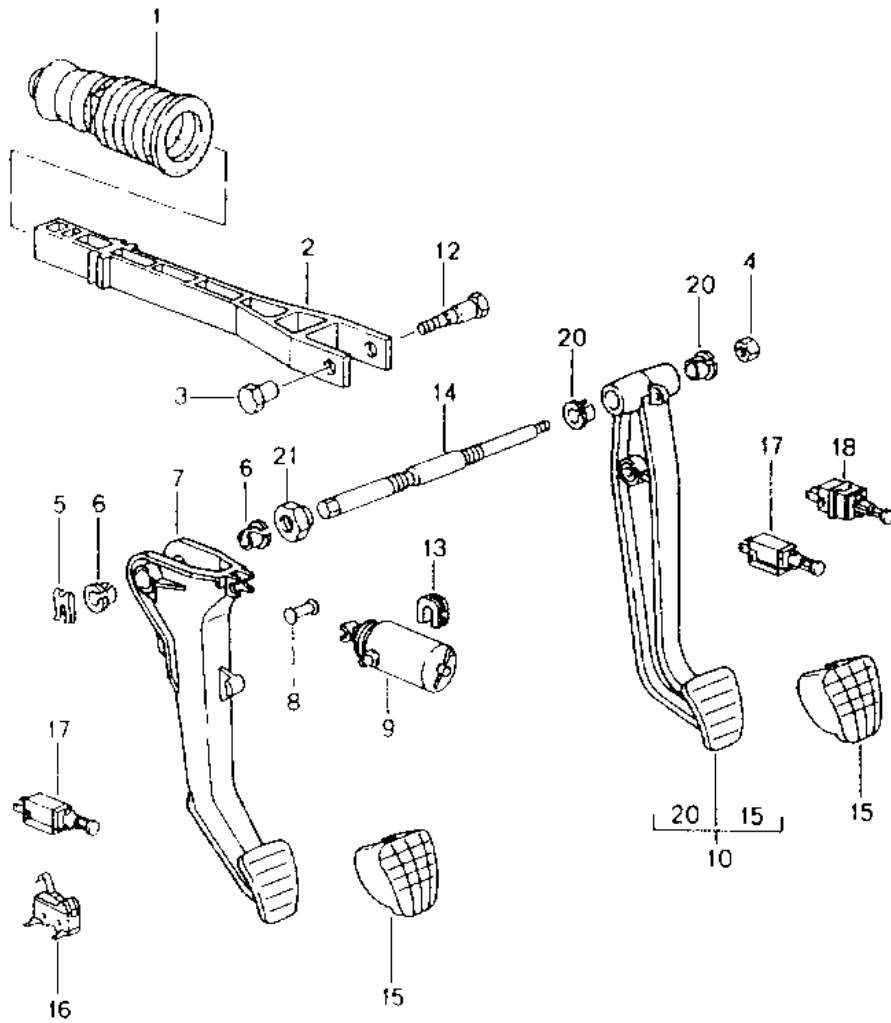

Model: 986 97

Model life 1997>>2004