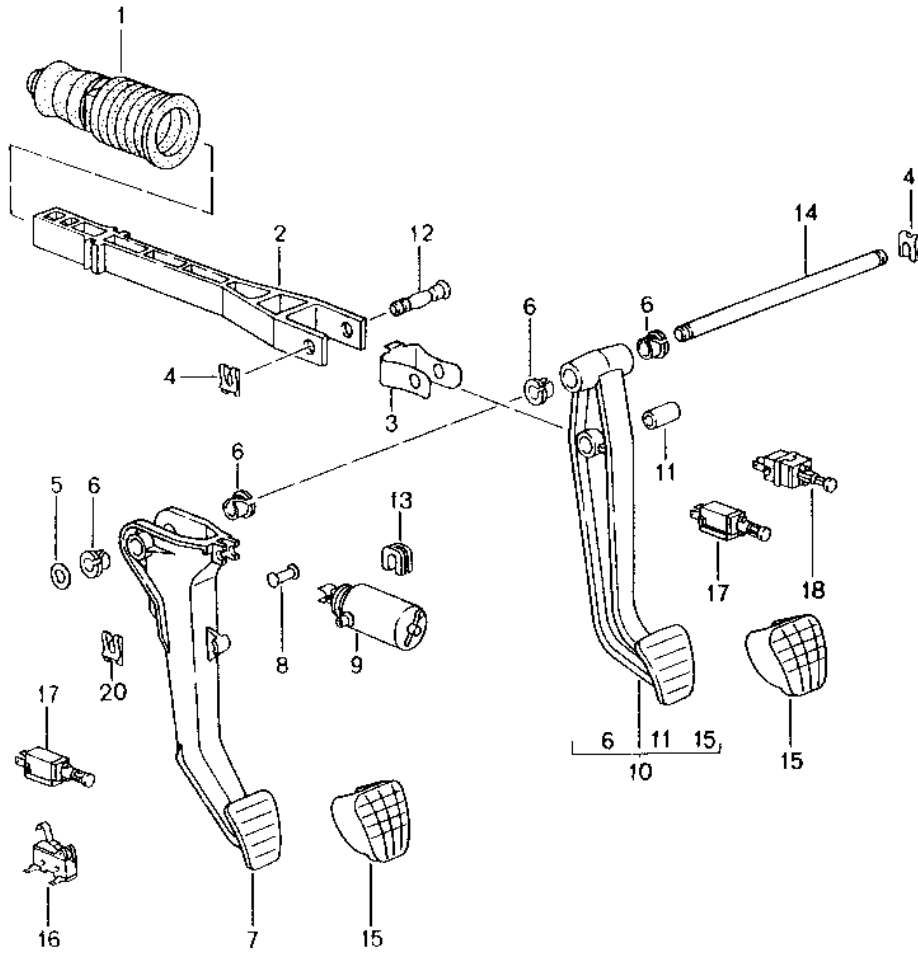

Model: 986 97

Model life 1997>>2004