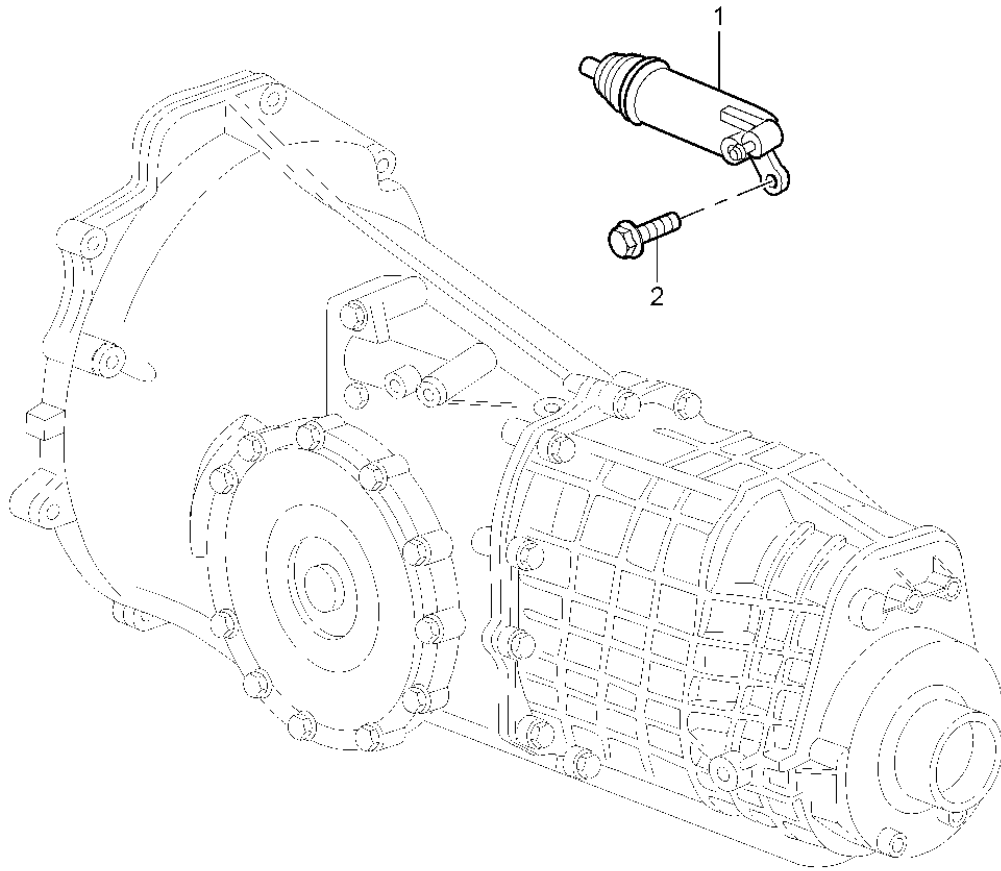

Model: 986 97

Model life 1997>>2004