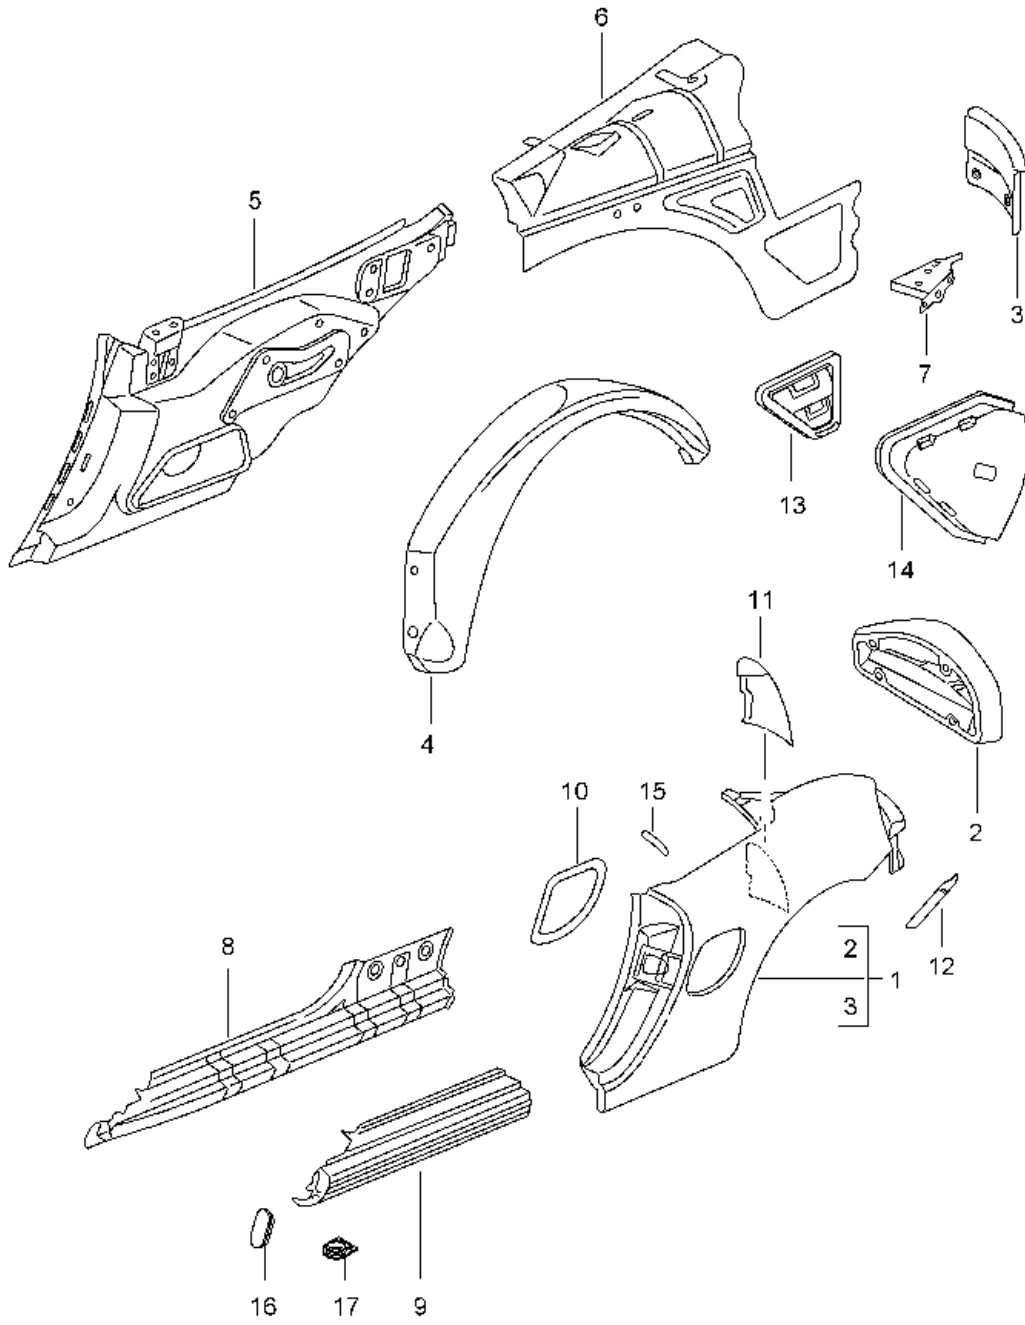

Model: 986 97

Model life 1997>>2004