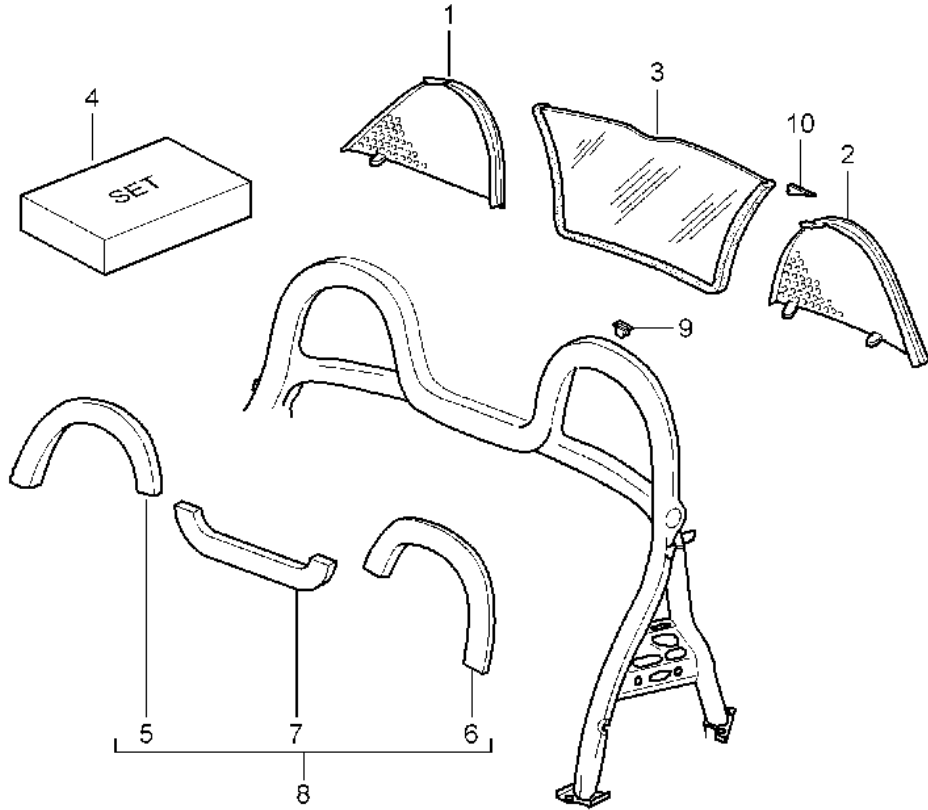

Model: 986 97

Model life 1997>>2004

Pos	Part Number	Description	Remark	Qty	Model
-	000 043 300 07	Roll-over bar 1 MM Paint Metal grey 1L		1	
23	996 612 991 10	Cable Driver's side for Seat-belt tensioner		X	
23	996 612 991 00	Cable Passenger's side for Seat-belt tensioner		X	
25	955 803 056 00	Knob		2	
	955 803 056 00 HCP	Black			
26	999 076 065 02	Collar nut		8	

Model: 986 97

Model life 1997>>2004