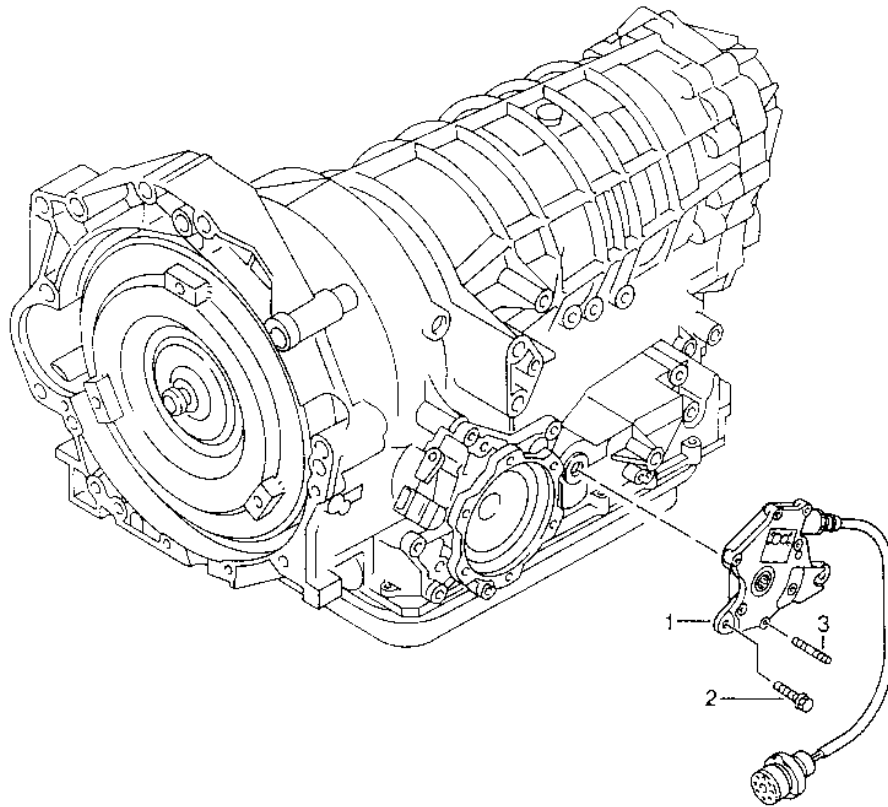

Model: 986 97

Model life 1997>>2004