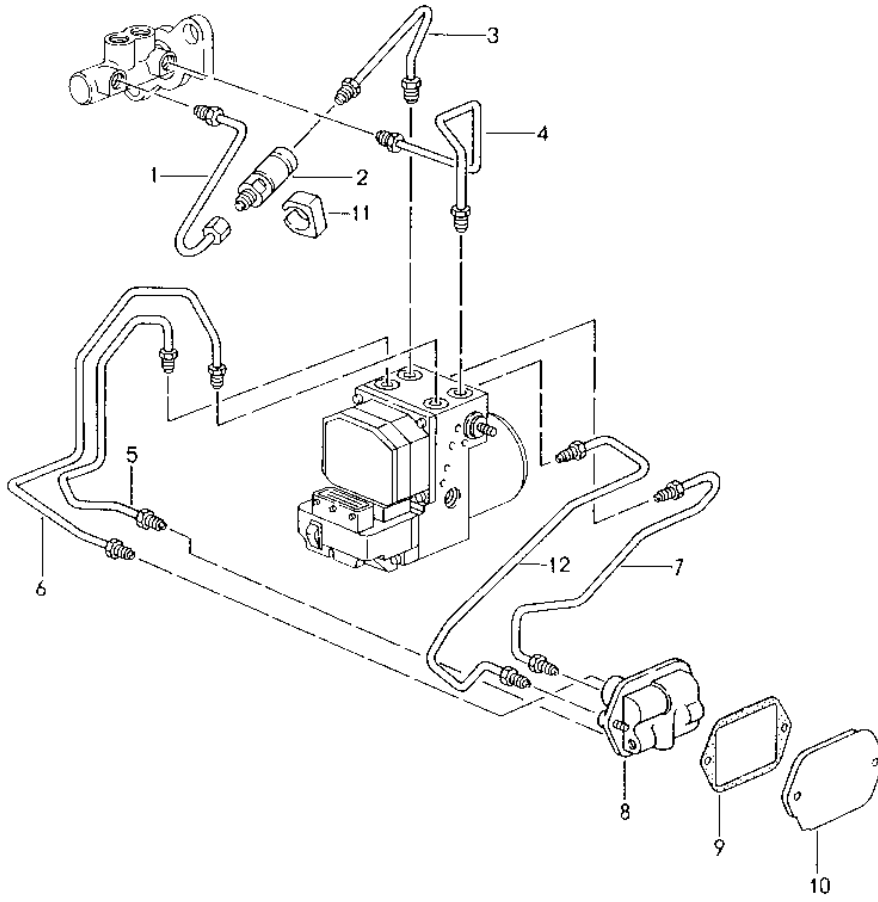

Model: 986 97

Model life 1997>>2004

Model: 986 97

Model life 1997>>2004

Pos	Part Number	Description	Remark	Qty	Model
		Brake lines			M222/224
		Body front section	-01		
1	996 355 309 01	Brake line	/LL	1	
(1)	996 355 308 03	Brake line	/RL -98	1	
(1)	996 355 308 04	Brake line	/RL 99-	1	
2	986 355 305 00	Pressure regulator		1	
3	996 355 311 02	Brake line	/LL	1	
(3)	996 355 311 03	Brake line	/LL	1	
(3)	996 355 310 03	Brake line	/RL	1	
4	996 355 313 02	Brake line	/LL	1	
(4)	996 355 313 04	Brake line	/LL	1	
(4)	996 355 314 05	Brake line	/RL	1	
5	996 355 315 02	Brake line		1	
6	996 355 327 03	Brake line		1	
7	996 355 326 04	Brake line		1	
8	996 355 650 27	Intermediate piece		1	
9	996 355 752 00	Gasket	-01	1	
10	996 355 753 00	Reinforcement		1	
10	996 355 753 01	Reinforcement		1	
11	999 651 292 40	Support		1	
12	996 355 316 04	Brake line		1