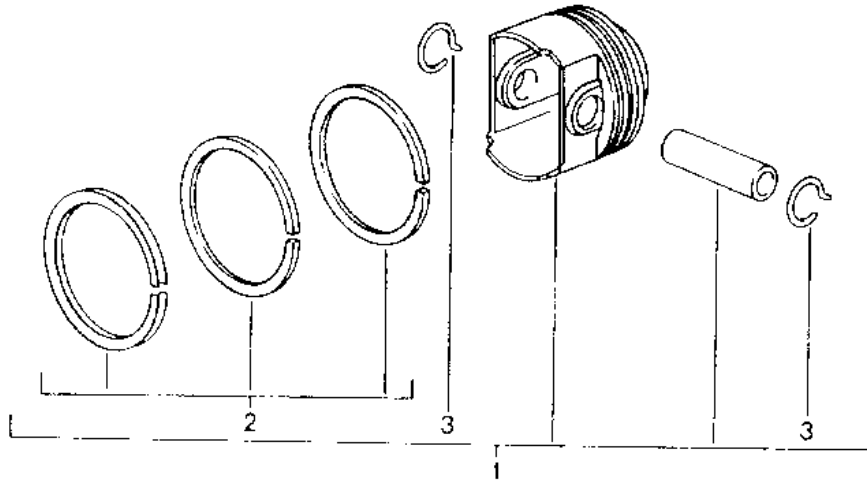

Model: 986 97

Model life 1997>>2004

Model: 986 97 Model life 1997>>2004

Pos	Part Number	Description	Remark	Qty	Model
		Piston			M96.20 M96.21/22 M96.23/24 M96.20
1	996 103 031 11	Piston Tolerance range X Identification - 476 - 482 G		6	M96.20
1	996 103 031 12	Piston Tolerance range X Identification + 482 - 488 G		6	M96.21
1	996 103 031 59	Piston Tolerance range X Identification - 529 - 535 G		6	M96.24
1	996 103 032 10	Piston Tolerance range X Identification - 532 - 538 G		6	M96.21
1	996 103 031 60	Piston Tolerance range X Identification + 535 - 541 G		6	M96.24
1	996 103 032 11	Piston Tolerance range X Identification + 538 - 544 G		6	M96.22
1	996 103 071 04	Piston Tolerance range X Identification - 460 - 466 G		6	M96.23
1	996 103 071 09	Piston Tolerance range X Identification - 460 - 466 G		6	M96.22
1	996 103 071 05	Piston Tolerance range X Identification + 466 - 472 G		6	M96.23
1	996 103 071 15	Piston Tolerance range X Identification + 466 - 472 G		6	M96.23