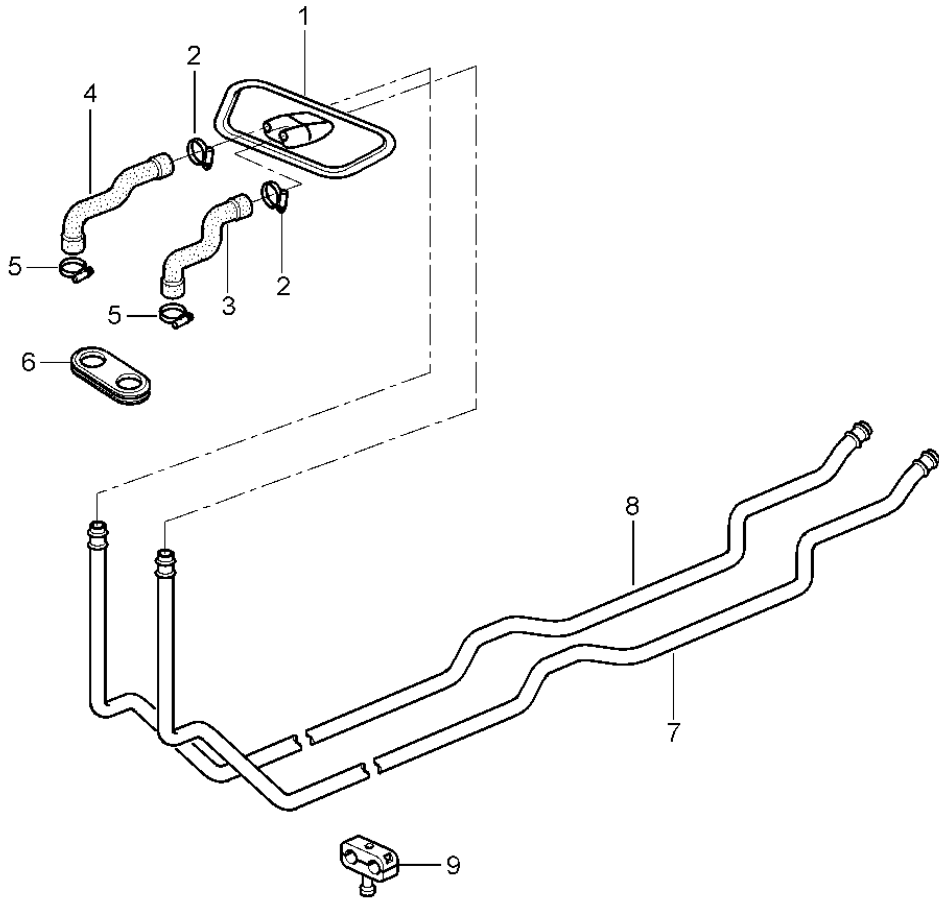

Model: 986 97

Model life 1997>>2004

Model: 986 97

Model life 1997>>2004

Pos	Part Number	Description	Remark	Qty	Model
		Heating system 1			
		Feed line			
		Return line			
(1)	996 572 263 02	Gasket	/LL	1	
(1)	996 572 263 03	Gasket	/RL	1	
2	999 512 441 02	Hose clamp		1	
3	996 572 585 00	Heater hose	/LL	1	
3	996 572 585 04	Heater hose	/LL	1	
3	997 572 555 00	Heater hose	/LL	1	
(3)	996 572 585 01	Heater hose	/RL	1	
(3)	996 572 585 05	Heater hose	/RL	1	
(3)	997 572 555 01	Heater hose	/RL	1	
4	996 572 583 00	Heater hose	/LL	1	
4	996 572 583 04	Heater hose	/LL	1	
4	997 572 553 00	Heater hose	/LL	1	
(4)	996 572 583 01	Heater hose	/RL	1	
(4)	996 572 583 05	Heater hose	/RL	1	
(4)	997 572 553 01	Heater hose	/RL	1	
5	999 512 441 02	Hose clamp		1	
6	996 572 765 01	Grommet		1	
7	986 572 683 01	Hot air duct		1	
7	986 572 683 02	Hot air duct		1	
8	986 572 681 01	Hot air duct		1	
9	999 511 230 40	Cable holder		4	
-	999 511 232 41	Rubber mounting		4