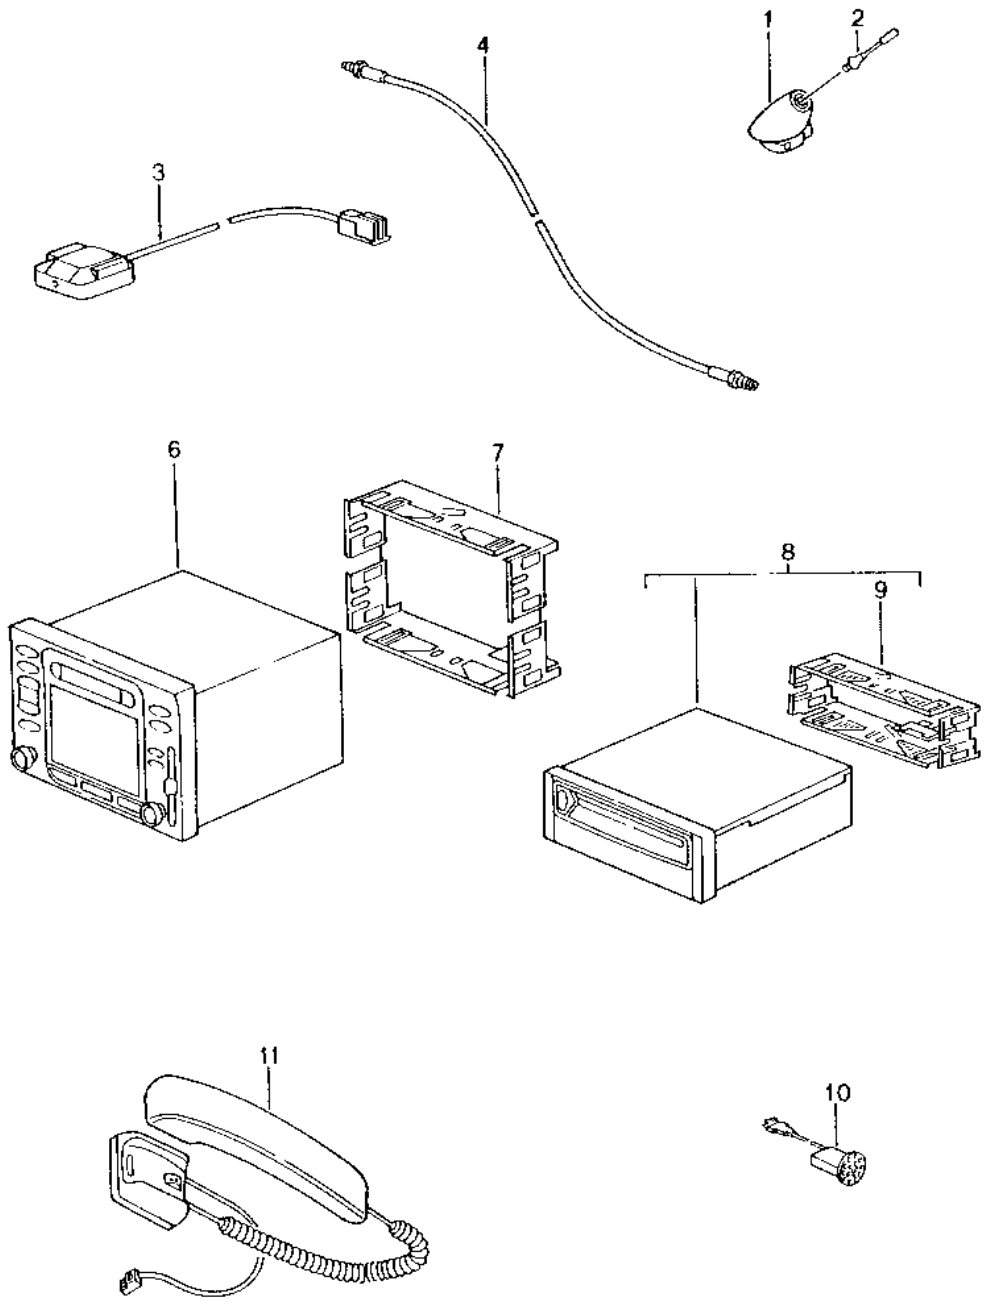

Model: 986 97

Model life 1997>>2004