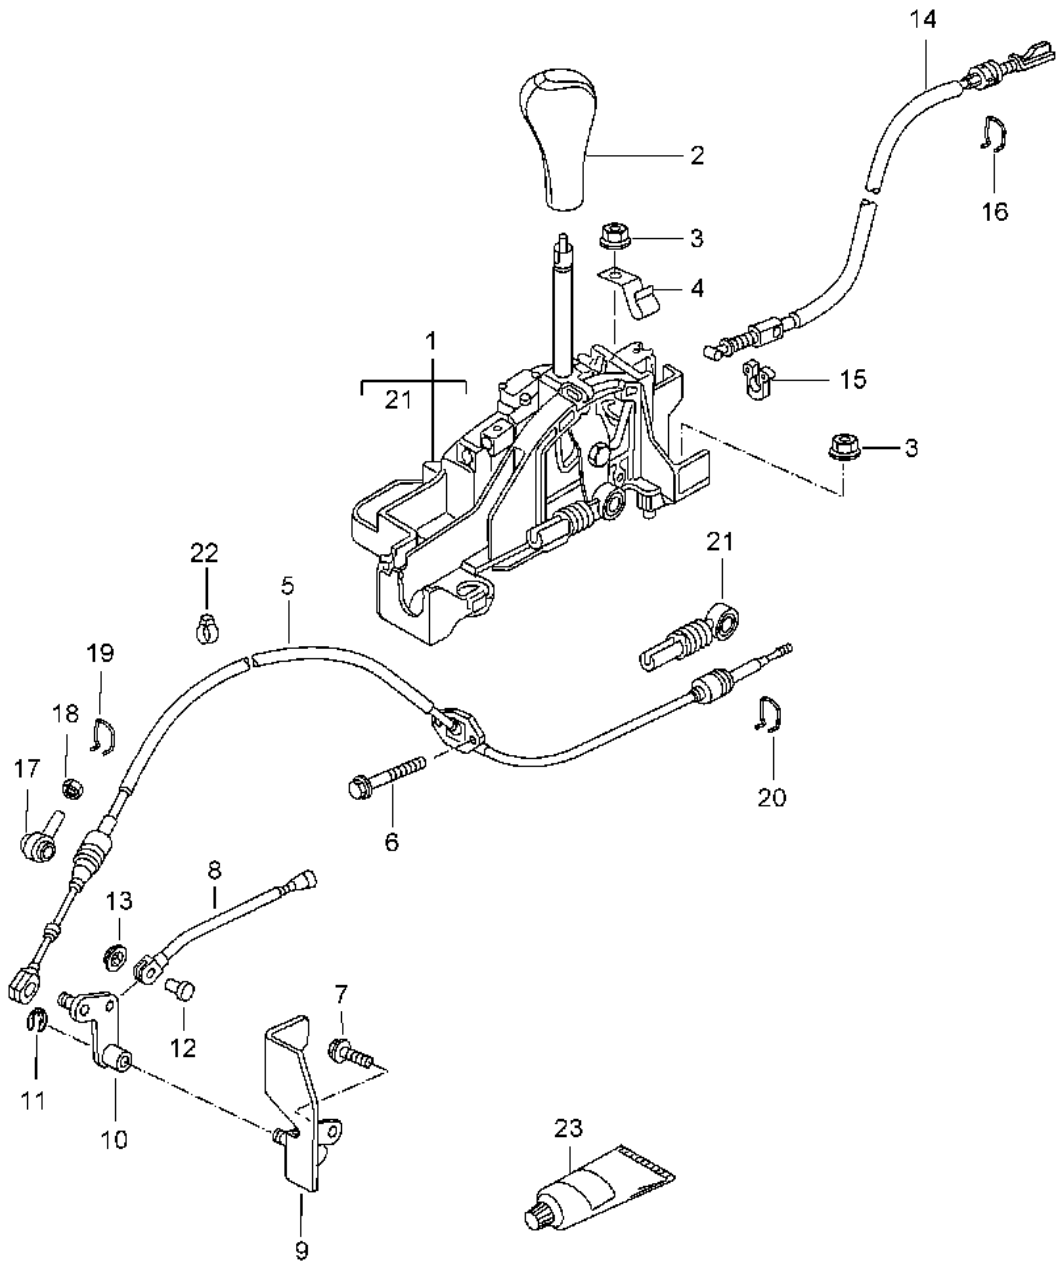

Model: 986 97 Model life 1997>>2004

Pos	Part Number	Description	Remark	Qty	Model
-	900 021 055 00	2 X 25 F >>98VS6 05644 Cotter pin		4	
10	996 424 145 00	2 X 25 F >>98VS6 05644 Fastening part for Cable Adjustable	-99	1	
(10)	996 424 145 01	Fastening part for Cable Adjustable	00-	1	
-	996 424 445 00	Clip for Fastening part		1	
11	996 424 147 00	Fastening part for Cable Adjustable		1	
12	986 424 165 02	Support for Cable		1	
(12)	986 424 165 03	Support for Cable		1	
(12)	986 424 166 04	Support for Cable	00-	1	M008
13	986 424 913 05	Linkage Adjustable		1	
(13)	986 424 913 06	F >>98VS6 05644 Linkage Adjustable		1	
(13)	986 424 913 07	F 98VS6 05645>> Use also: 986.424.041.07 Linkage Adjustable		1 1	
14	900 075 085 02	Hexagon-head bolt M 8 X 20		2	
15	986 424 135 00	Cap		1	
16	986 424 049 00	Safety clip		1	
17	986 424 931 05	Joint rod Adjustable		1	
(17)	986 424 931 06	F >>98VS6 05644 Joint rod Adjustable		1	
(17)	986 424 931 07	F 98VS6 05645>> Use also: 986.424.041.07 986.424.913.06 Joint rod Adjustable		1 1 1	
18	N 901 239 02	Hexagon-head bolt M 8 X 26		1	
19	999 073 209 09	Pan-head screw M 10 X 20		2	
20	986 424 133 00	Washer		2	
21	000 043 205 93	Grease 1 100-gramme tube		X	

Model: 986 97

Model life 1997>>2004