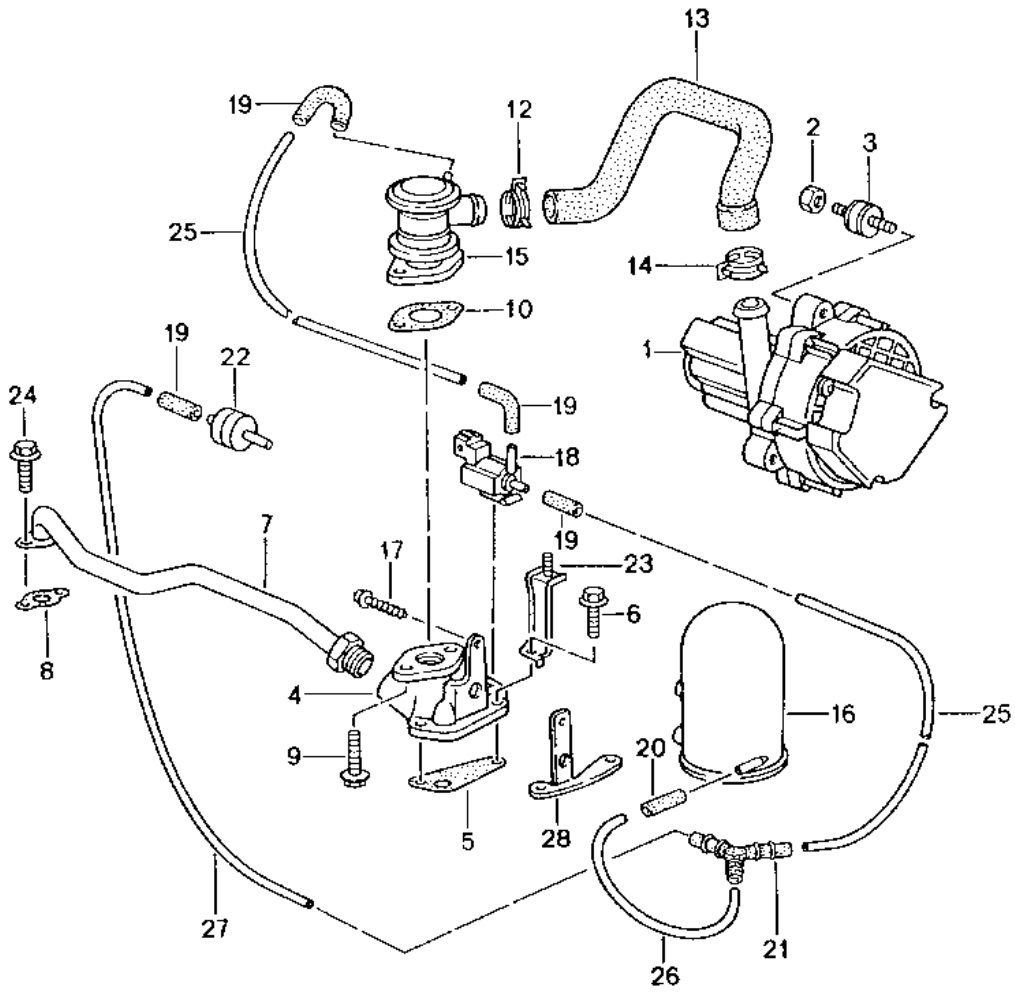

Model: 986 97

Model life 1997>>2004

Model: 986 97 Model life 1997>>2004

Pos	Part Number	Description	Remark	Qty	Model
		Air injection	00-02 03-		M96.21/22 M96.23/24
1	996 605 104 00	Air pump		1	
1	996 605 104 01	Air pump		1	
-	999 652 971 40	Plug socket		1	
-	999 652 776 22	Connector		2	
-	999 652 778 40	Gasket		2	
2	900 377 010 09	Hexagon nut M 6		3	
3	999 703 477 40	Bonded rubber buffer 20 X 20 / M6		3	
3	999 703 465 00	Bonded rubber buffer 20 X 20 / M6		3	
4	996 113 131 01	Distributor housing		1	
5	996 113 233 50	Gasket		1	
6	900 378 030 09	Hexagon-head bolt M 6 X 20		2	
7	996 113 117 55	Air tube		1	
8	996 113 213 51	Gasket		1	
9	900 378 035 01	Hexagon-head bolt M 6 X 16		2	
10	993 113 258 51	Gasket		1	
12	999 512 657 09	Hose clamp 26 X 12		1	
13	996 113 239 06	Hose		1	M660/661
13	996 113 239 05	Hose		1	M661
(13)	996 113 164 00	Air hose		1	M661
14	999 512 659 09	Hose clamp 28 X 12		1	
14	999 512 552 00	Hose clamp 28 X 12		1	
14	999 512 552 01	Hose clamp 28 X 12		1	
15	996 113 249 01	Shut-off valve		1	
16	993 110 140 03	Vacuum tank		1	
17	999 919 115 02	Oval-head screw 5 X 22		1	
18	996 605 123 01	Change-over valve		1	
18	7PP 906 270	Change-over valve		1	
-	999 652 838 40	Plug socket		1	
-	999 652 771 12	Connector		2	
-	999 704 161 40	Gasket		2	
19	928 574 717 03	Moulded hose		4	
20	999 239 040 40	Connecting piece		1	
21	928 573 727 03	Distributing piece		1	
21	928 573 727 05	Distributing piece		1	
22	964 110 950 01	Check valve		1	
22	964 110 950 02	Check valve		1	
23	986 607 102 01	Support		1	
24	900 378 035 01	Hexagon-head bolt M 6 X 16		2	
-	000 043 205 01	Pipe 4 X 1,0		*	
25		120 MM		2	
26		40 MM		1	
27		240 MM		1	
28	996 113 145 50	Support		1	
-	911 101 185 00	Stopper for cars without M 661		1	
-	996 113 901 00	Stopper for cars without M 661		1