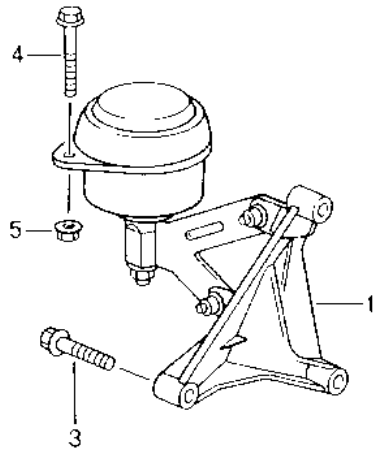

Model: 986 97

Model life 1997>>2004