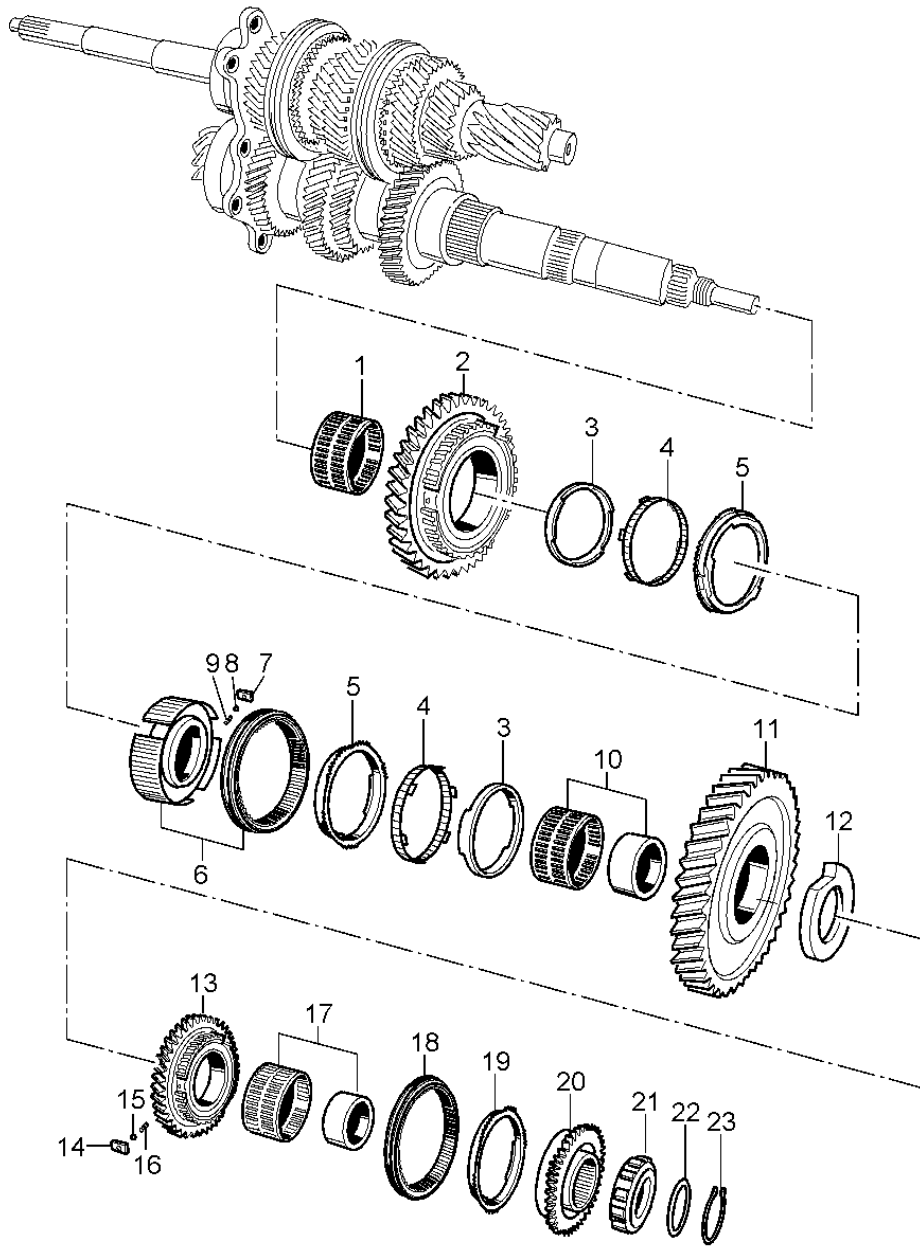

Model: 986 97

Model life 1997>>2004

Model: 986 97

Model life 1997>>2004

Pos	Part Number	Description	Remark	Qty	Model
		Gears and shafts			G86.20
1	996 302 815 00	Needle-roller bearing White		1	
(1)	996 302 815 01	Needle-roller bearing Blue		1	
(1)	996 302 815 02	Needle-roller bearing Green		1	
(1)	996 302 815 03	Needle-roller bearing Brown		1	
2	996 302 042 00	Loose gear wheel 2nd gear		1	
2	996 302 942 00	Loose gear wheel 2nd gear		1	
3	950 304 617 20	Ring		2	
4	996 304 613 20	Cone ring		2	
5	996 304 611 00	Synchroniser ring		2	
6	996 304 061 02	Guide sleeve 1st / 2nd gear		1	
6	996 304 061 03	Guide sleeve 1st / 2nd gear		1	
7	996 304 651 00	Stone		3	
8	900 108 058 00	Ball		3	
9	996 304 661 00	Compression spring		3	
10	996 302 816 00	Needle cage		1	
11	996 302 041 00	Loose gear wheel 1st gear		1	
12	996 302 281 00	Thrust washer 1st gear		1	
13	996 302 094 00	Loose gear wheel Reverse gear		1	
14	996 304 451 01	Stone		3	
15	900 108 058 00	Ball		3	
16	996 304 461 00	Compression spring		3	
17	996 302 816 00	Needle cage		1	
18		Shift sleeve To Use 996.302.094.00		1	
19	996 304 411 00	Synchroniser ring		1	
20	996 304 401 00	Clutch hub Reverse gear wheel		1	
21	996 301 806 00	Cylindrical-roller bearing 35 X 72 X 10		1	
22	996 302 118 00	Shim 35 X 45 X 1,2		1	
(22)	996 302 118 01	Shim 35 X 45 X 1,3		1	
(22)	996 302 118 02	Shim 35 X 45 X 1,4		1	
(22)	996 302 118 03	Shim 35 X 45 X 1,5		1	
(22)	996 302 118 04	Shim 35 X 45 X 1,6		1	
(22)	996 302 118 05	Shim 35 X 45 X 1,7		1	
(22)	996 302 118 06	Shim 35 X 45 X 1,8		1	
(22)	996 302 118 07	Shim 35 X 45 X 1,9		1	
(22)	996 302 118 08	Shim 35 X 45 X 2,0		1	
(22)	996 302 118 09	Shim 35 X 45 X 2,1		1