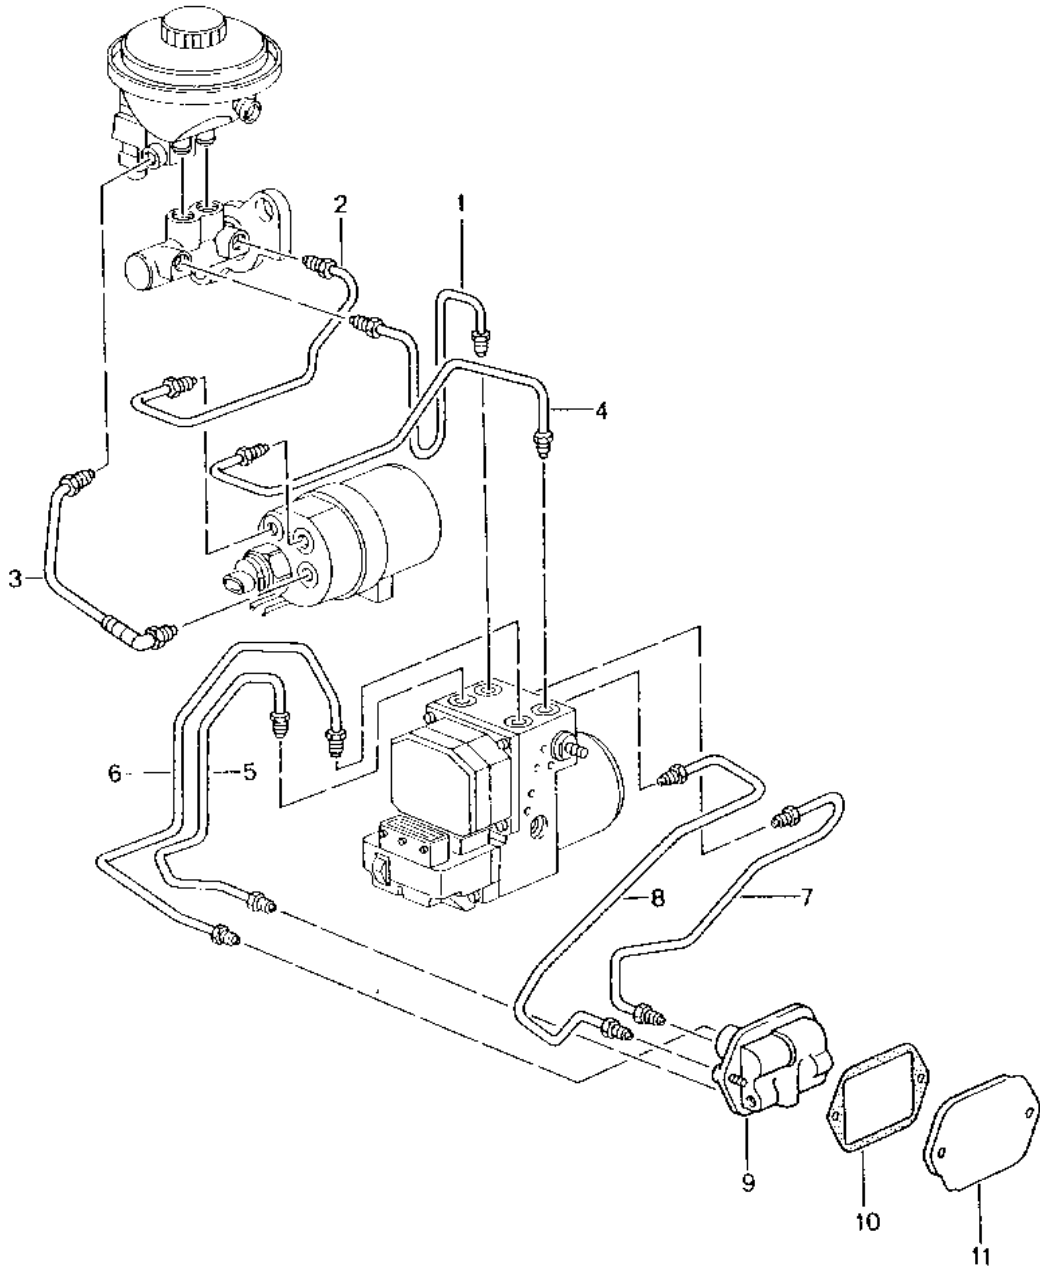

Model: 986 97

Model life 1997>>2004

Pos	Part Number	Description	Remark	Qty	Model
		Brake lines			M222/224
		Body front section	-01		
1	996 355 309 01	Brake line	/LL	1	
(1)	996 355 308 03	Brake line	/RL -98	1	
(1)	996 355 308 04	Brake line	/RL 99-	1	
2	986 355 305 00	Pressure regulator		1	
3	996 355 311 02	Brake line	/LL	1	
(3)	996 355 311 03	Brake line	/LL	1	
(3)	996 355 310 03	Brake line	/RL	1	
4	996 355 313 02	Brake line	/LL	1	
(4)	996 355 313 04	Brake line	/LL	1	
(4)	996 355 314 05	Brake line	/RL	1	
5	996 355 315 02	Brake line		1	
6	996 355 327 03	Brake line		1	
7	996 355 326 04	Brake line		1	
8	996 355 650 27	Intermediate piece		1	
9	996 355 752 00	Gasket	-01	1	
10	996 355 753 00	Reinforcement		1	
10	996 355 753 01	Reinforcement		1	
11	999 651 292 40	Support		1	
12	996 355 316 04	Brake line		1	

Model: 986 97

Model life 1997>>2004