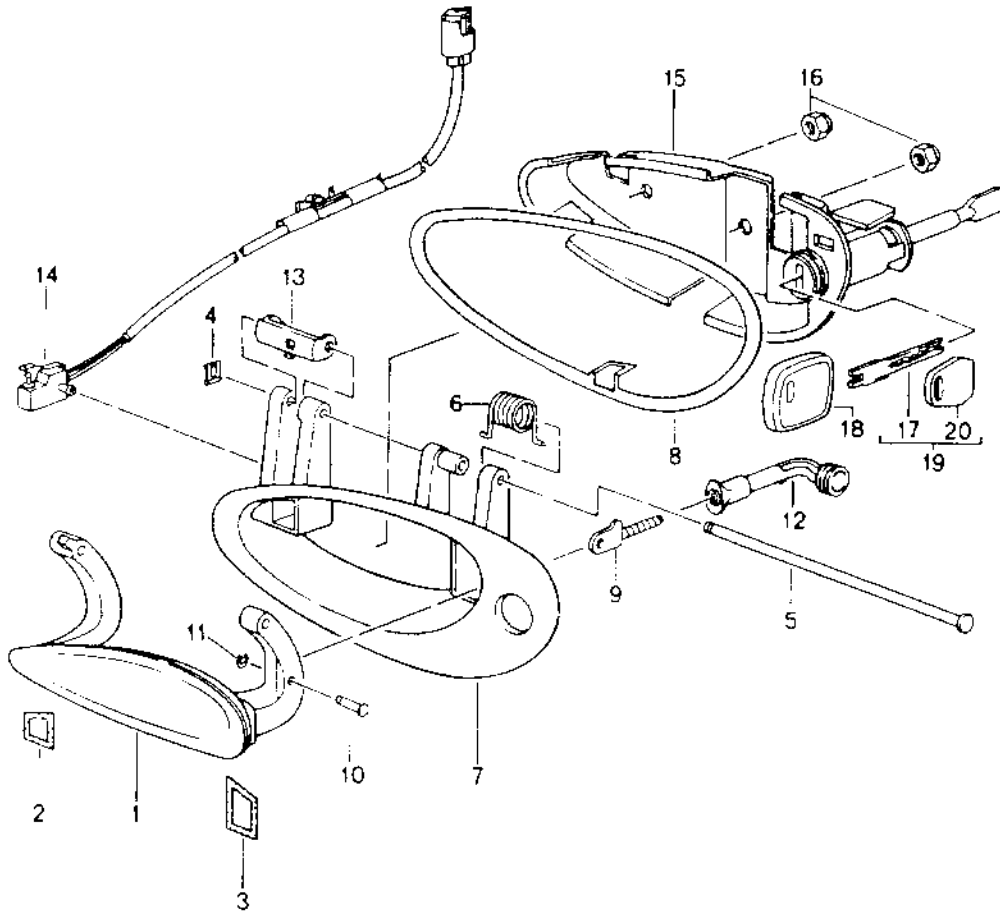

Model: 986 97

Model life 1997>>2004

Pos	Part Number	Description	Remark	Qty	Model
		Door seal			
		Gasket			
		Windscreen frame			
1	986 537 077 02	Gasket		1	
2	900 075 483 02	Combination screw M 5 X 20		2	
3	999 190 426 37	Rivet A 4,0 X 9,5		8	
3	999 190 445 37	Blind rivet A 4,0 X 7,9		8	
(4)	996 537 085 06	Sealing for door slot	/L	1	
(4)	996 537 085 07	Sealing for door slot Outer	/L	1	
4	996 537 086 06	Sealing for door slot	/R	1	
4	996 537 086 07	Sealing for door slot Outer	/R	1	
(5)	996 537 531 05	Sealing for door slot	/L	1	
(5)	996 537 531 06	Sealing for door slot Inner	/L	1	
5	996 537 532 05	Sealing for door slot	/R	1	
5	996 537 532 06	Sealing for door slot Inner	/R	1	
(6)	996 537 725 01	Window guide	/L -02	1	
(6)	996 537 725 02	Window guide	/L	1	
6	996 537 726 01	Window guide	/R -02	1	
6	996 537 726 02	Window guide	/R	1	
7	999 073 047 02	Tapping screw ST 3,5 X 9,5		2	
8	999 591 725 02	Speed nut ST 3,5		2	
(9)	986 537 075 02	Gasket	/L	1	
(9)	986 537 901 00	Gasket	/L	1	
9	986 537 076 02	Gasket	/R	1	
9	986 537 902 00	Gasket	/R	1	
10	999 703 441 40	Lid 20 X 28 X 1		4	
11	999 703 417 40	Lid 24 X 39		8	
12	999 507 578 40	Clip Gasket Outer		36	
13	999 507 571 02	Clamp		2	
14	996 537 337 00	Protective film		4	

Model: 986 97

Model life 1997>>2004