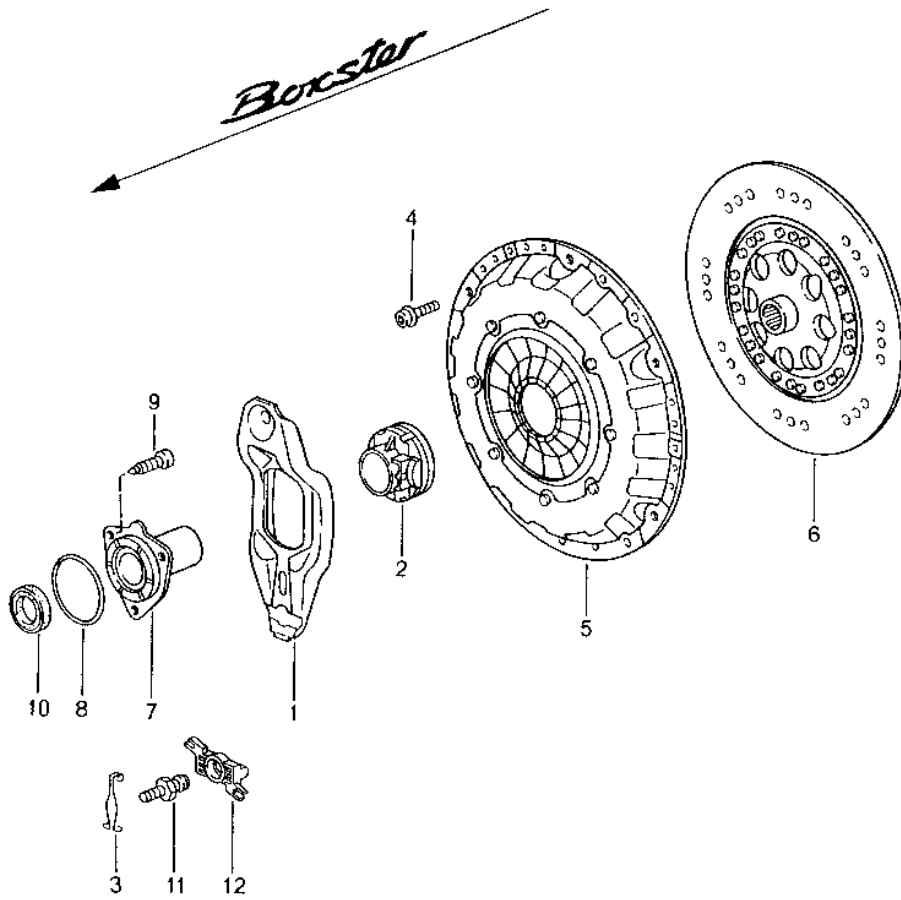

Model: 986 97

Model life 1997>>2004

Model: 986 97 Model life 1997>>2004

Pos	Part Number	Description	Remark	Qty	Model
		Clutch			M96.20/22/23
1	012 141 719 B	Clutch release lever		1	
2	012 141 165 E	Clutch release bearing		1	
3	012 141 741	Retainer spring		1	
4	900 067 131 02	Pan-head screw M 8 X 16		6	
(4)	999 073 458 01	Screw M 8 X 16		6	
5	986 116 028 03	Pressure plate	-99	1	M96.20
5	986 116 028 04	Pressure plate	00-	1	M96.22/23
6	986 116 014 06	Clutch plate	-03	1	
6	986 116 014 08	Clutch plate		1	
7	012 141 180 B	Guide sleeve		1	
8	N 903 542 01	O-ring 56,8 X 2,6		1	
9	N 903 663 01	Pan-head screw M 8 X 22		3	
10	016 311 113 C	Radial shaft seal		1	
11	012 141 777 D	Ball pin		1	
12	012 141 751 A	Intermediate piece		1	
(12)	012 141 751 B	Intermediate piece		1	
-	986 116 911 00	Repair kit for Clutch Comprising:		1	M96.20
-	986 116 028 03	Pressure plate		1	
-	986 116 014 06	Clutch plate		1	
-	012 141 165 E	Clutch release bearing		1	
-	986 116 911 01	Repair kit for Clutch Comprising:		1	M96.22 M96.23
-	986 116 028 04	Pressure plate		1	
-	986 116 014 06	Clutch plate		1	
-	012 141 165 E	Clutch release bearing		1	