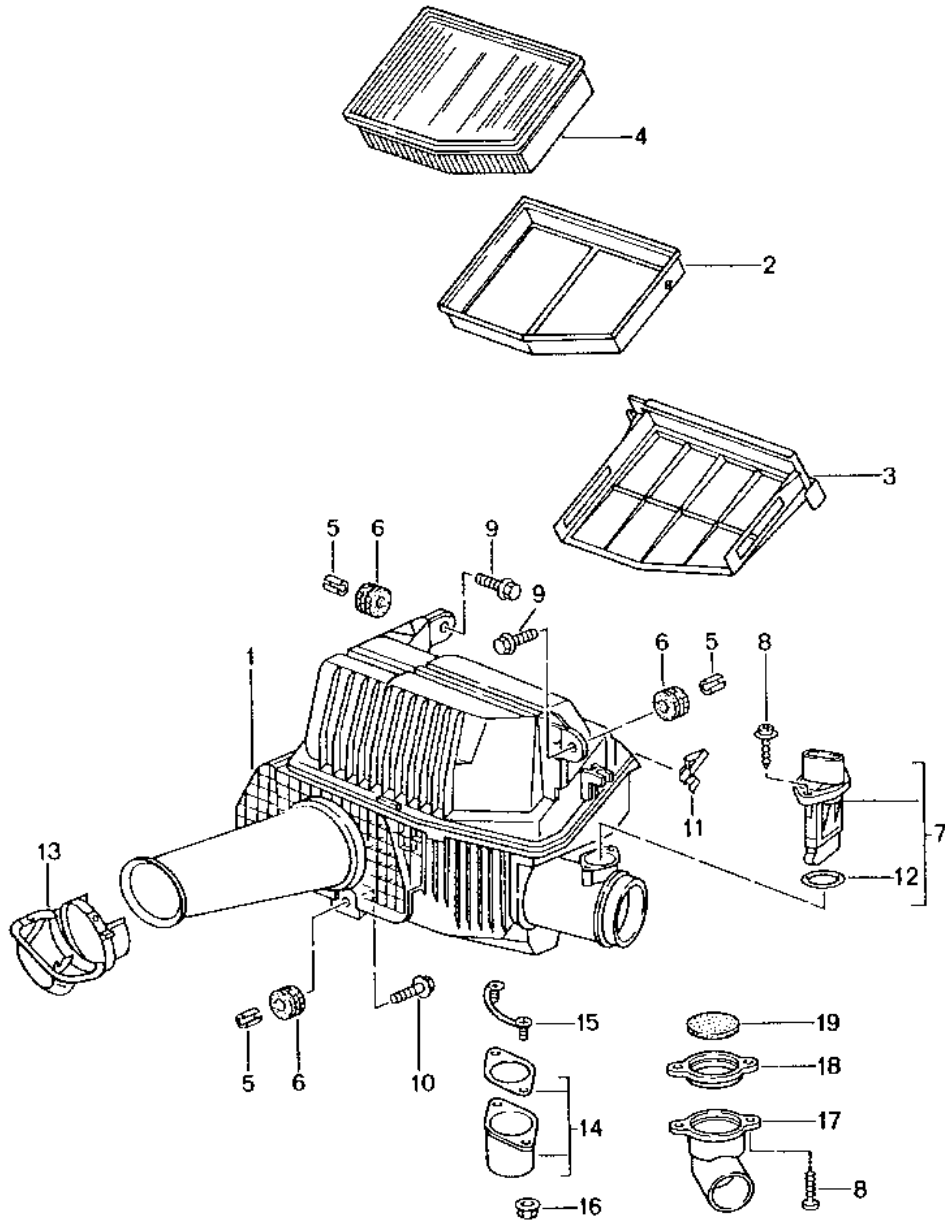

Model: 986 97

Model life 1997>>2004

Model: 986 97 Model life 1997>>2004

Pos	Part Number	Description	Remark	Qty	Model
1	996 110 121 05	Air cleaner	-97	1	
1	996 110 121 06	Air cleaner	98-	1	
		for M 96.20/22			
		Order also:			
		996 110 297 00		1	
		996 110 295 00		1	
		999 919 198 09		2	
		for M 96.21			
		Order also:			
		996 110 297 01		1	
		996 110 295 00		1	
		999 919 198 09		2	
(1)	987 110 021 00	Air cleaner		1	M091
-	993 110 116 01	Clamp		2	M091
		Connecting piece			
		Air cleaner			
-	999 707 052 41	O-ring		1	M091
		91 X 6			
		Connecting piece			
		Air cleaner			
2	996 110 133 01	Frame		1	
3	996 110 123 02	Frame		1	
4	996 110 131 03	Air cleaner cartridge		1	
4	996 110 131 04	Air cleaner cartridge		1	
(4)	987 110 132 00	Air cleaner cartridge		1	M091
(4)	987 110 133 00	Air cleaner cartridge		1	M091
5	900 095 099 02	Roll pin		3	
		12 X 14			
6	999 702 246 40	Grommet		3	
		12,0 X 17,0 X 3			
7	996 606 123 00	Mass air flow meter	-99	1	-M620/M009
		Information available	-99		-M620/M009
-	999 650 169 40	Plug socket		1	
-	999 652 886 22	Connector		5	
-	999 704 161 40	Gasket		5	
(7)	996 606 124 00	Mass air flow meter	00-	1	M009/620
		Information available	00-		M009/620
(7)	986 606 125 00	Mass air flow meter	00-	1	M009/620
(7)	996 606 124 00	Mass air flow meter		1	M008
		F >>98YS6 02145			
		F >>98YS6 42000			
		See technical information			
		Group 2			
		NR. 1/00			
		Information available			
(7)	986 606 125 00	Mass air flow meter		1	M620
		F 98YS6 02146>>			
		F 98YS6 42001>>			
		See technical information			
		Group 2			
		NR. 1/00			
(7)	987 606 125 00	Mass air flow meter		1	M091
8	999 919 160 07	Oval-head screw		4	
		5,0 X 20			
9	900 075 333 02	Combination screw		2	
		M 6 X 25			
9	900 075 333 01	Combination screw		2	
		M 6 X 25			
10	900 075 482 09	Combination screw		1	
		M 6 X 30			