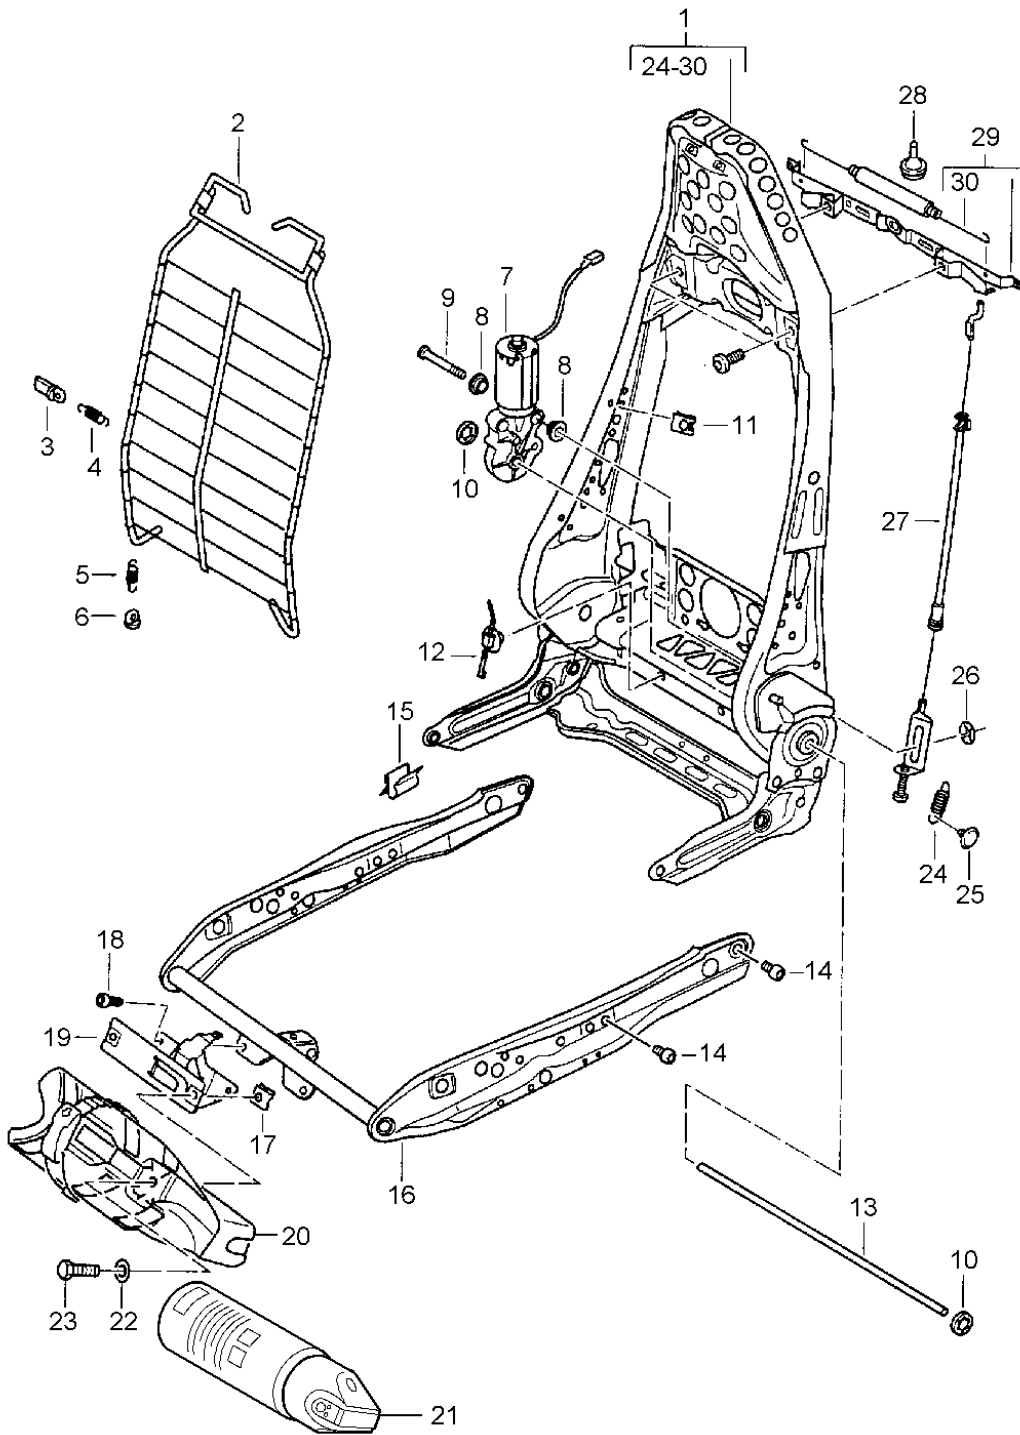

Model: 986 97

Model life 1997>>2004

Model: 986 97 Model life 1997>>2004

Pos	Part Number	Description	Remark	Qty	Model
		Backrest frame			BOXSTER
		Seat frame			
		Sports seat			
1	986 521 327 03	Backrest frame		2	
2	996 521 355 01	Mat		2	
3	996 521 367 00	Support		8	
		Spring			
		Centre			
4	996 521 333 00	Spring		4	
		Centre			
5	996 521 331 01	Spring		4	
		Lower			
6	996 521 365 00	Support		4	
		Spring			
		Lower			
7	996 624 321 00	Engine		2	
		for backrest adjustment			
8	999 924 129 40	Bush		4	
		6 X 12 X 4,5			
9	999 073 141 02	Oval-head screw		2	
		M 6 X 42,5			
10	999 507 597 01	Clamping washer		4	
		10,0			
11	999 507 598 02	Speed nut		8	
		M 5			
12	999 513 063 40	Cable holder		4	
		12,0 - 35			
13	996 521 343 01	Drive shaft		2	
14	999 141 027 02	Oval-head screw		8	
		M 8 X 10			
16	986 521 227 00	Seat frame		2	
17	999 507 067 02	Speed nut		2	
		M 5			
18	999 141 028 02	Pan-head screw		3	
		M 5 X 10			
19	996 521 674 00	Support	/LL /R	1	M509
		Fire extinguisher			
(19)	996 521 673 00	Support	/RL /L	1	M509
		Fire extinguisher			
20	996 521 607 00	Cup		1	M509
		Fire extinguisher			
21	996 722 115 00	Fire extinguisher		1	M509
		Information available			
		Information available			
22	900 151 027 02	Washer		2	
		5,3			
23	N 044 734 1	Pan-head screw		2	
		M 5 X 15			
23	900 067 137 01	Pan-head screw		2	
		M 5 X 15			
24	999 522 032 00	Tension spring		4	
		0,7 X 7,5 X 15			
25	999 703 474 40	Stopper		4	
26	N 900 114 02	Clamping washer		4	
		4			
27	996 521 185 00	Cable		4	
28	996 521 403 00	Rubber buffer		2	
29	996 521 175 00	Backrest locking lever		2	
30	996 521 195 00	Clutch power spring		2