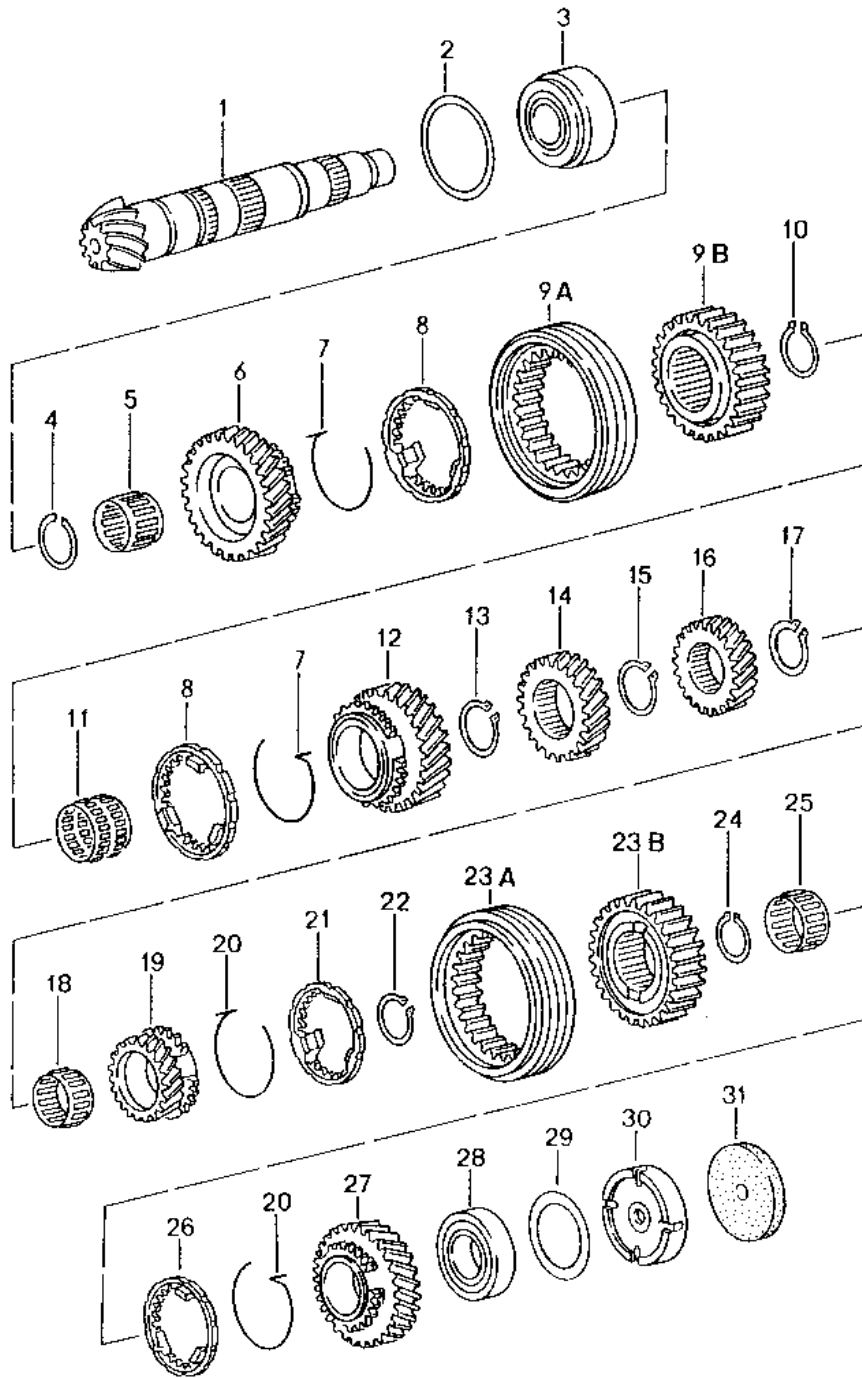

Model: 986 97

Model life 1997>>2004