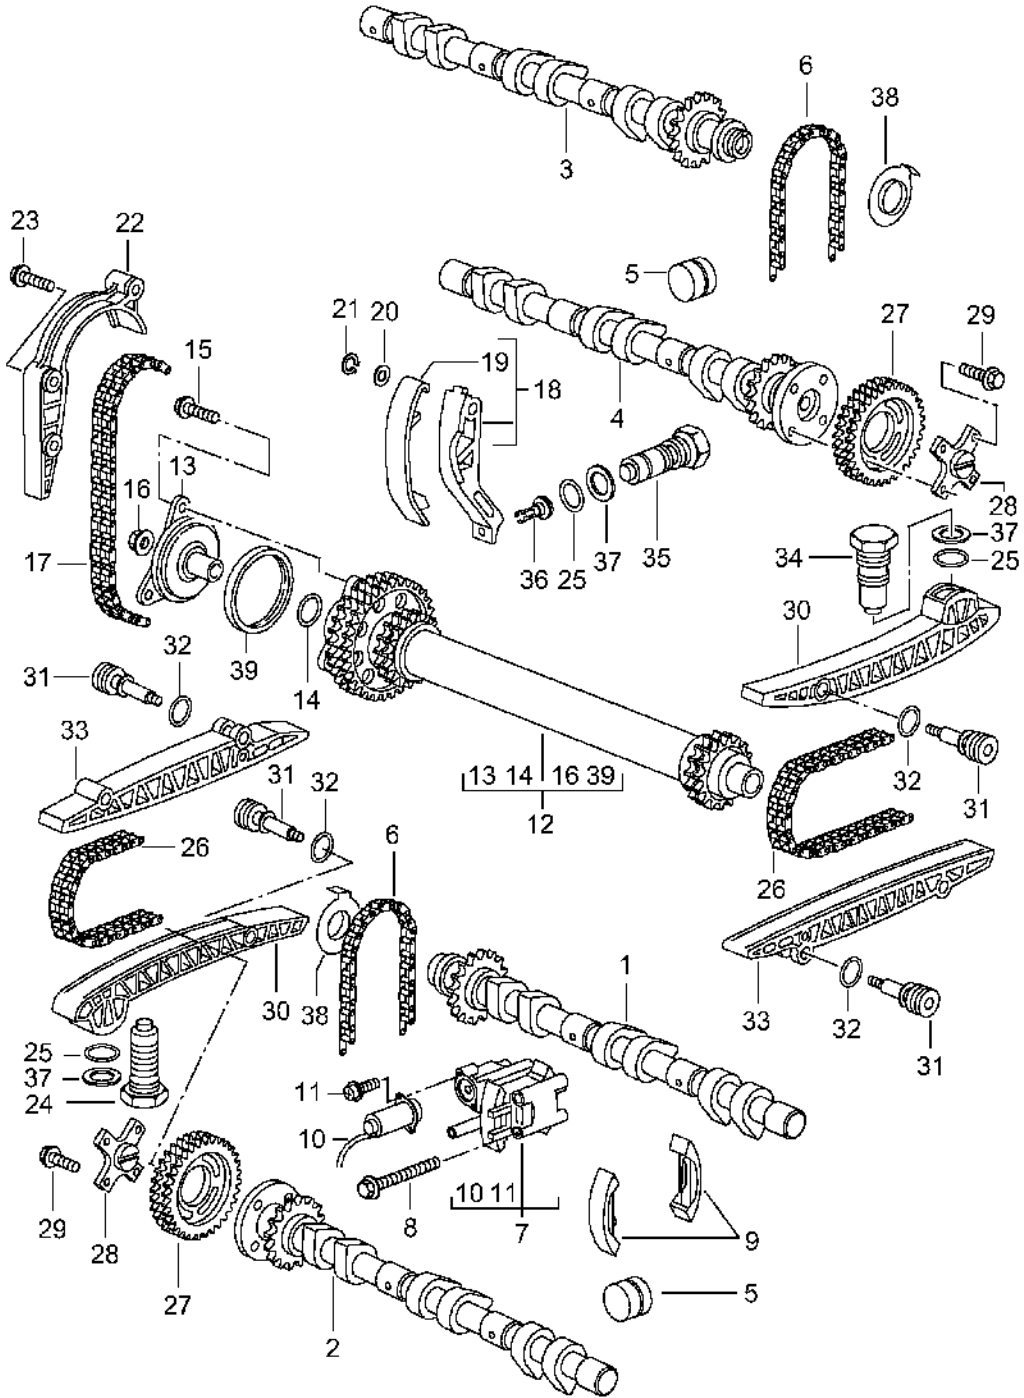

Model: 986 97

Model life 1997>>2004

Model: 986 97 Model life 1997>>2004

Pos	Part Number	Description	Remark	Qty	Model
		Camshaft Driving mechanism			M96.20 M96.21/22 M96.23/24 M96.20
1	996 105 221 04	Camshaft Intake Cylinder 1 - 3		1	
1	996 105 221 55	Camshaft Intake Cylinder 1 - 3		1	M96.21
1	996 105 221 05	Camshaft Intake Cylinder 1 - 3		1	M96.22
(1)	996 105 045 00	Camshaft Intake Cylinder 1 - 3		1	M96.23
(1)	996 105 921 20	Camshaft Intake Cylinder 1 - 3		1	M96.23
(1)	996 105 039 00	Camshaft Intake Cylinder 1 - 3		1	M96.24
(1)	996 105 921 00	Camshaft Intake Cylinder 1 - 3		1	M96.24
1A	996 105 051 03	Camshaft adjuster Intake Cylinder 1 - 3		1	M96.23/24
1B	987 105 254 00	Hexagon-head bolt for Camshaft adjuster		1	
2	996 105 222 04	Camshaft Exhaust Cylinder 1 - 3		1	M96.20
2	996 105 222 55	Camshaft Exhaust Cylinder 1 - 3		1	M96.21
2	996 105 222 05	Camshaft Exhaust Cylinder 1 - 3		1	M96.22
2	996 105 065 00	Camshaft Exhaust Cylinder 1 - 3		1	M96.23
2	996 105 063 00	Camshaft Exhaust Cylinder 1 - 3		1	M96.24
3	996 105 216 04	Camshaft Intake Cylinder 4 - 6		1	M96.20
3	996 105 216 55	Camshaft		1	M96.21