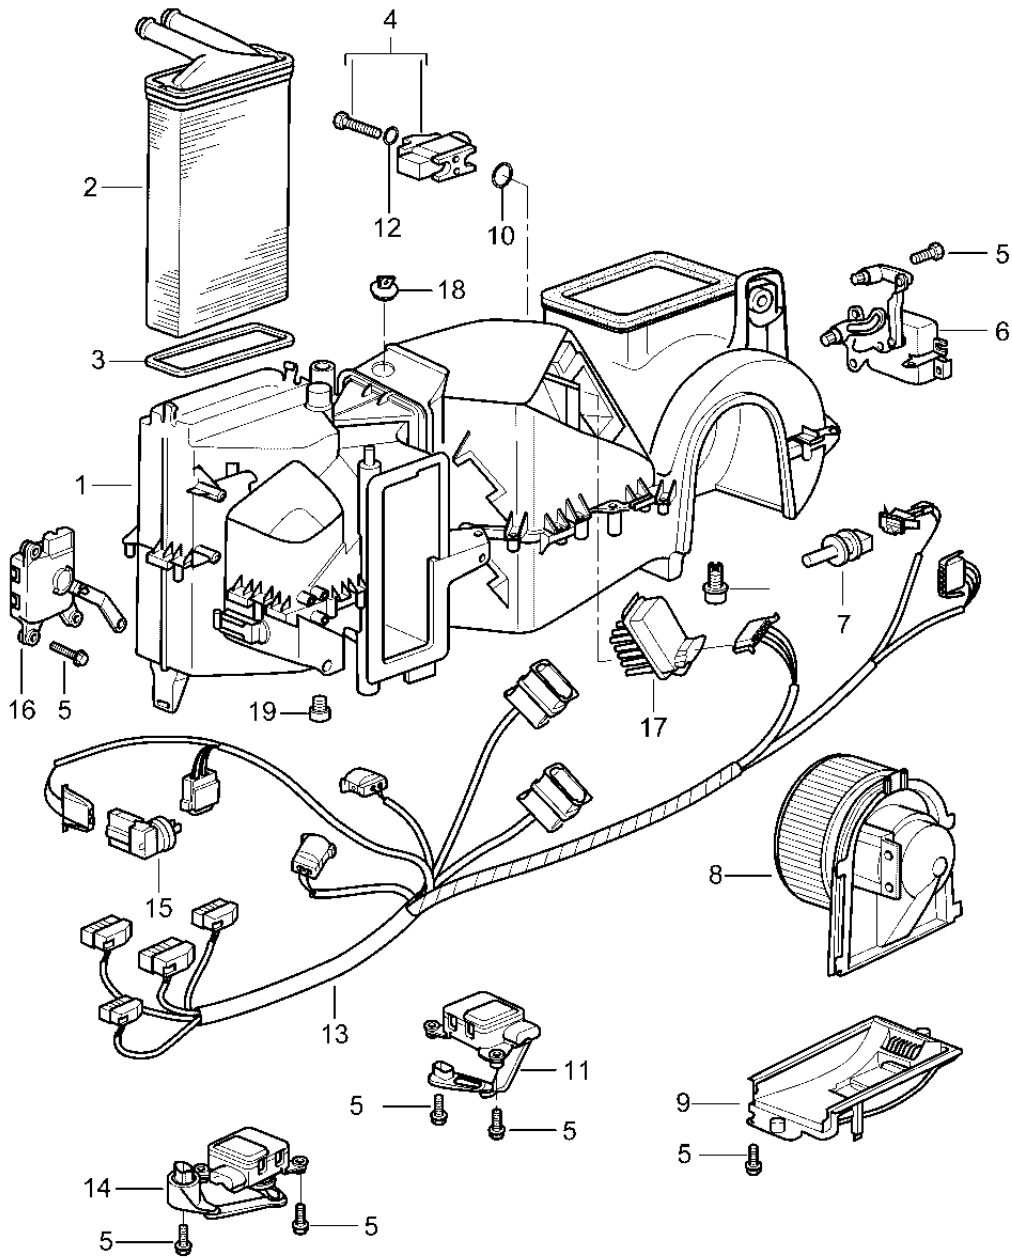

Model: 986 97

Model life 1997>>2004

Model: 986 97 Model life 1997>>2004

Pos	Part Number	Description	Remark	Qty	Model
		Air conditioner Single parts			M573
1	996 573 901 02	Air conditioner without Heat exchanger with Evaporator	/LL	1	
1	996 573 901 01	Air conditioner without Heat exchanger with Evaporator	/RL	1	
2	996 572 129 00	Heat exchanger		1	
2	997 572 129 00	Heat exchanger		1	
3	996 572 913 00	Gasket		1	
4	996 573 929 01	Expansion valve		1	
5	900 143 093 01	Combination screw ST4,8X19-C		2	
6	996 573 915 00	Electric motor Central valve	/LL	1	
6	996 573 915 01	Electric motor Central valve	/RL	1	
7	1J0 907 543 B	Temperature sensor		1	
8	996 572 903 02	Blower Use also:	/LL -99	1	
-	000 043 300 99	Parts kit		1	
8	996 624 107 01	Blower	/LL 00-	1	
8	996 572 903 03	Blower Use also:	/RL -99	1	
-	000 043 300 99	Parts kit		1	
8	996 624 108 01	Blower	/RL 00-	1	
9	996 573 905 00	Lid		1	
10	999 707 596 40	O-ring 14X1,82		1	
11	996 573 919 00	Electric motor Temperature valve	/LL	1	
11	996 573 919 01	Electric motor Temperature valve	/RL -10	1	
11	996 573 919 03	Electric motor Temperature valve Identification Red	/RL 10- 03	1	
12	999 707 534 41	O-ring 17X2,00		1	
13	996 612 047 00	Wiring harness	/LL -98	1	
13	996 612 047 01	Wiring harness	/LL 99-	1	
13	996 622 047 00	Wiring harness	01-	1	
(13)	996 612 048 00	Wiring harness	/RL -98	1	
(13)	996 612 048 01	Wiring harness	/RL 99-	1	
(13)	996 622 048 00	Wiring harness	/RL 01-	1	
14	996 573 917 00	Electric motor Defroster flap Green	/LL	1	
(14)	996 573 917 01	Electric motor Defroster flap	/RL -10 03	1	
(14)	996 573 917 03	Electric motor Defroster flap Identification Green	/RL 10- 03	1	
15	1H0 907 543 A	Temperature sensor		1	
16	996 573 921 00	Electric motor Air flow sensor plate Yellow	/LL	1	