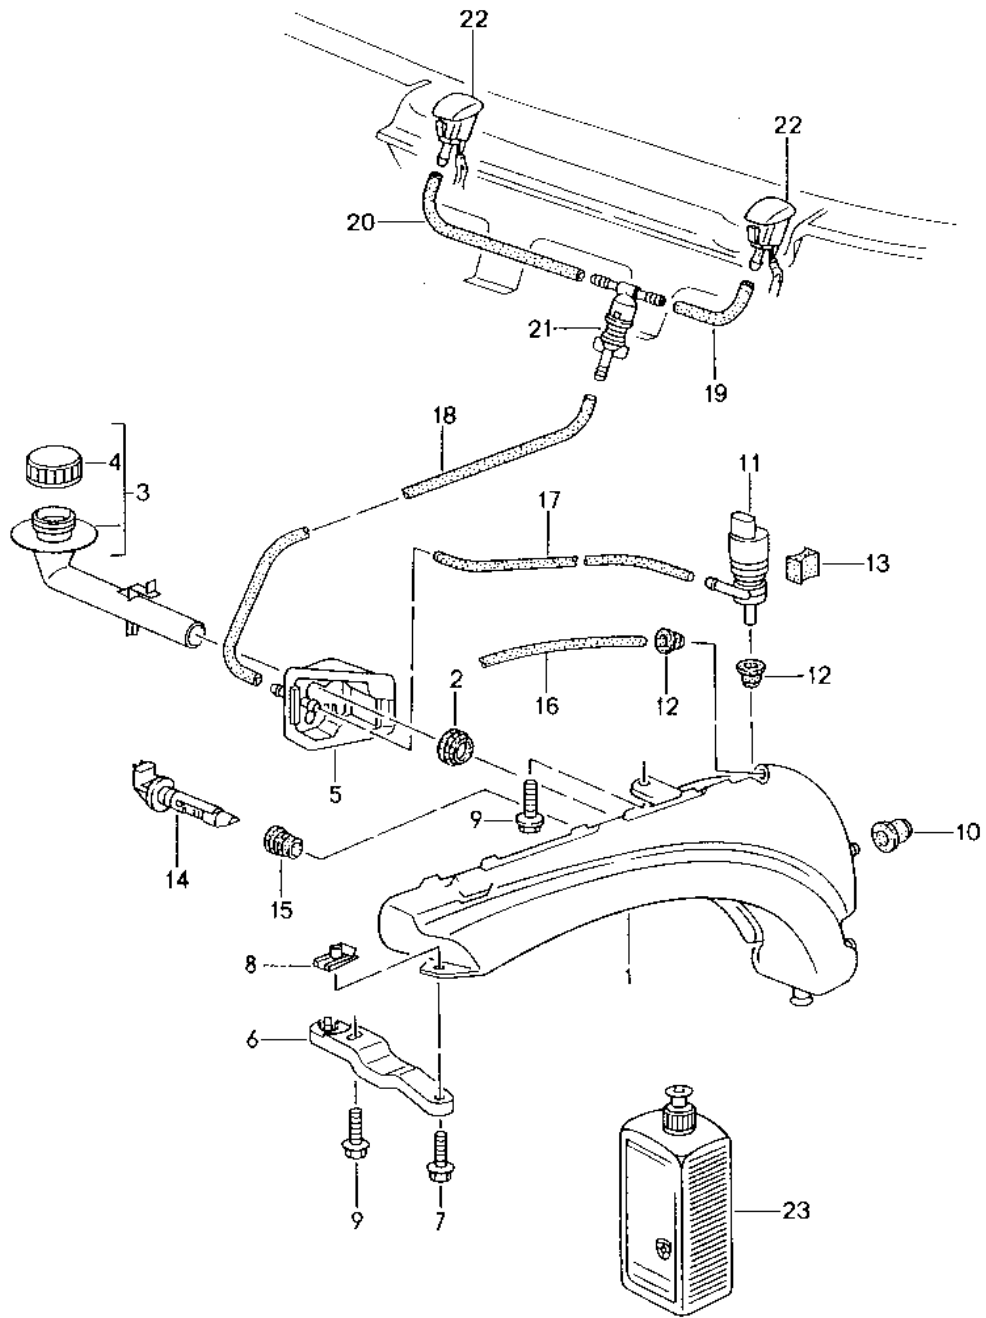

Model: 986 97

Model life 1997>>2004

Model: 986 97

Model life 1997>>2004

Pos	Part Number	Description	Remark	Qty	Model
		Windscreen washer system			
1	996 528 701 00	Water reservoir		1	M288
(1)	996 528 701 01	Water reservoir		1	
2	996 528 711 00	Gasket		1	
3	996 528 605 00	Filler neck		1	
4	996 528 607 00	Lid		1	
5	996 528 615 01	Bracket		1	
-	999 137 091 40	Joining socket		X	
		Repair material for Bracket 996.528.615.00/01			
(6)	996 528 611 02	Support		1	M288
7	900 378 030 09	Hexagon-head bolt M 6 X 20		1	M288
8	999 591 882 02	Speed nut M 6		1	M288
8	999 591 882 01	Speed nut M 6		1	M288
9	900 378 154 01	Hexagon-head bolt AM 8 X 35 SB		1 2	M288
10	999 702 221 40	Grommet		2	
11	996 628 172 00	Pump		1	
12	431 955 465 B	Sealing ring		2	
13	993 628 213 00	Spacer		1	M288
14	996 628 105 00	Tank gauge switch		1	
15	996 528 721 00	Grommet		1	
16	999 181 347 40	Breather pipe 245 MM 640 MM		*	M288
-	999 181 815 40	Hose 5,0 X 2,5		*	
17		400 MM		1	
18		560 MM		1	
19		80 MM		1	
20		380 MM		1	
21	996 628 102 00	T-piece		1	
22	996 628 077 00	Nozzle Adjustable	97-98	2	
(22)	996 628 077 03	Nozzle Not Adjustable	99-	2	
-	997 612 976 00	When required order also: Repair kit		2	
23	999 901 017 41	Wiring harness Window cleaner 250 ML Summer		X	
23	999 901 017 42	Window cleaner 250 ML Summer		X	
23	000 044 000 87	Window cleaner 250 ML Summer		X	
23	999 901 033 40	Window cleaner 1000 ML Winter		X