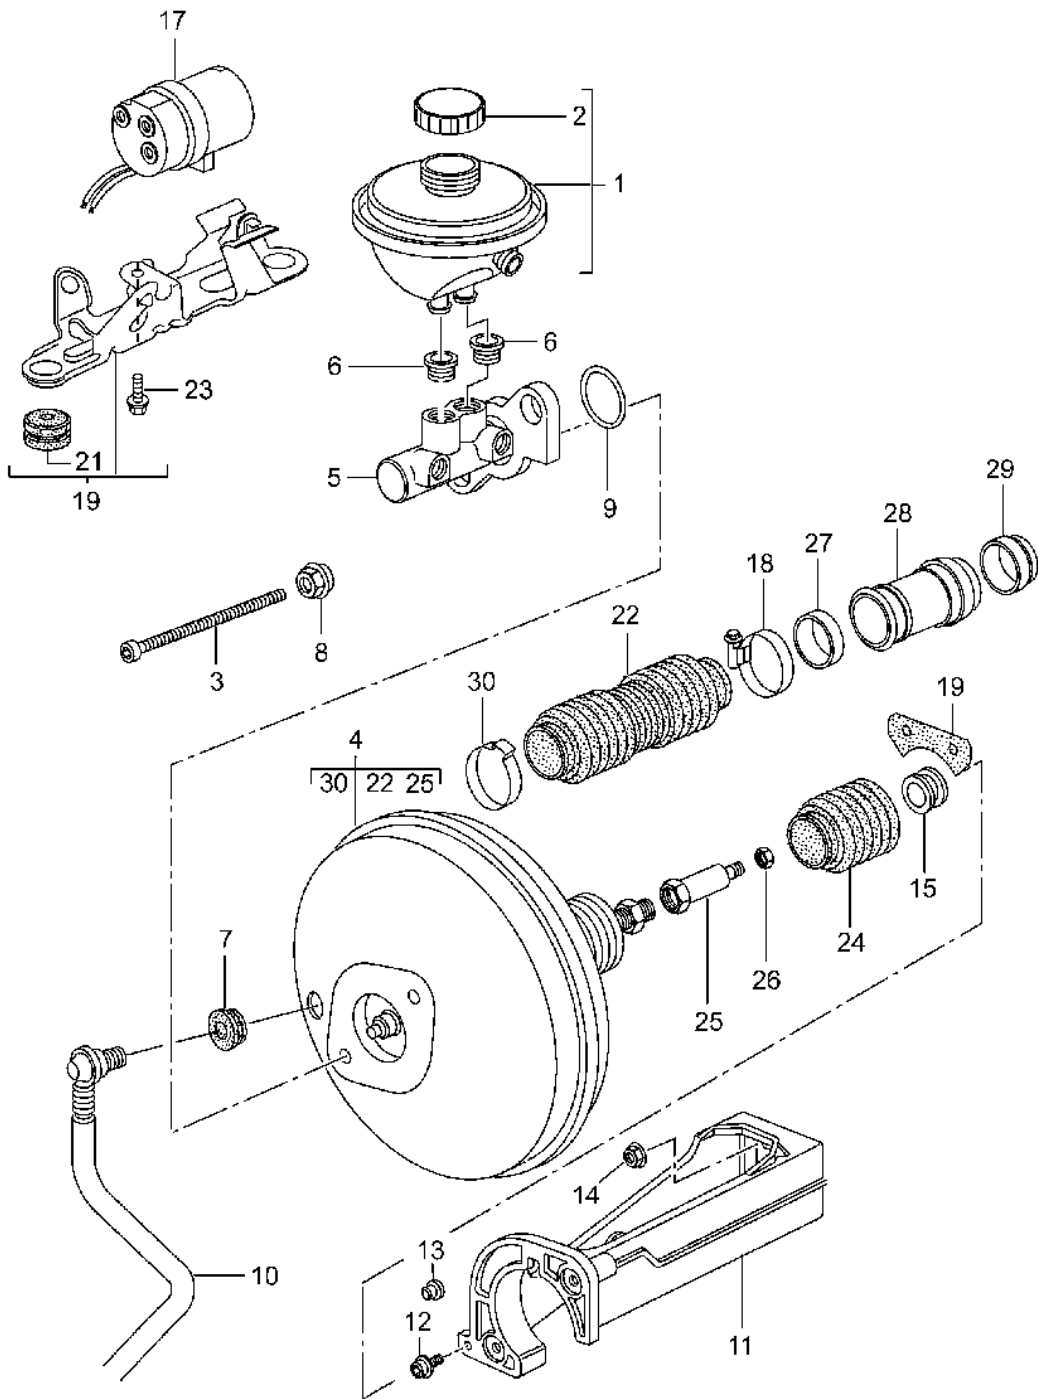

Model: 986 97

Model life 1997>>2004