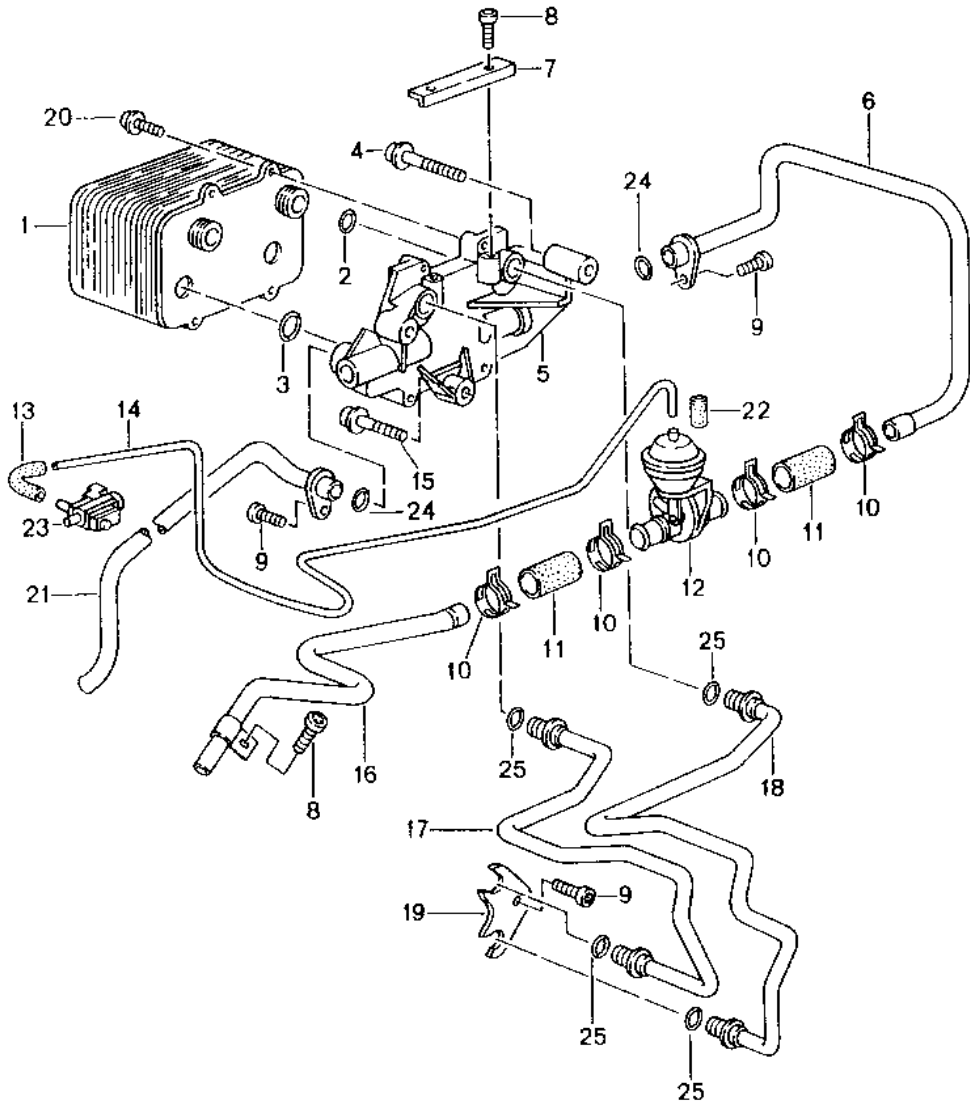

Model: 986 97

Model life 1997>>2004

Pos	Part Number	Description	Remark	Qty	Model
		Tiptronic	-99		A86.00
			00-		A86.05
			00-		A86.20
1	986 325 617 00	Switch unit Solenoid valve Pressure regulator Switch unit Type label Transmission case Attention 1060 030 031 >> 155 067		1	A86.00
1	986 325 617 01	Switch unit Type label Transmission case Attention 1060 030 053 << 155 068		1	A86.05/20
2	986 325 608 00	Inductive transmitter		1	
3	986 397 019 00	Pan-head screw M 5 X 40		2	
4	986 325 604 00	Pressure regulator Type label Transmission case Attention 1060 030 031 >> 155 067	-99	1	A86.00
4	986 325 604 01	Pressure regulator Type label Transmission case Attention 1060 030 053 << 155 068	00-	1	A86.05/20
5	986 325 615 00	Retaining bracket		2	
6	986 325 601 00	Solenoid valve		3	
7	943 397 045 00	Pan-head screw M 5 X 12		5	
8	986 325 603 00	Pressure regulator		3	
9	986 325 611 00	Wiring harness		1	
10	986 397 018 01	Clamp		1	
11	986 397 017 00	Round seal		2	
12	986 397 020 00	Spacer ring		2	
13	943 325 111 00	Retaining bracket		1	
14	943 397 013 00	Pan-head screw M 6 X 30		1	
15	943 397 005 00	Pan-head screw M 6 X 60		16	

Model: 986 97

Model life 1997>>2004