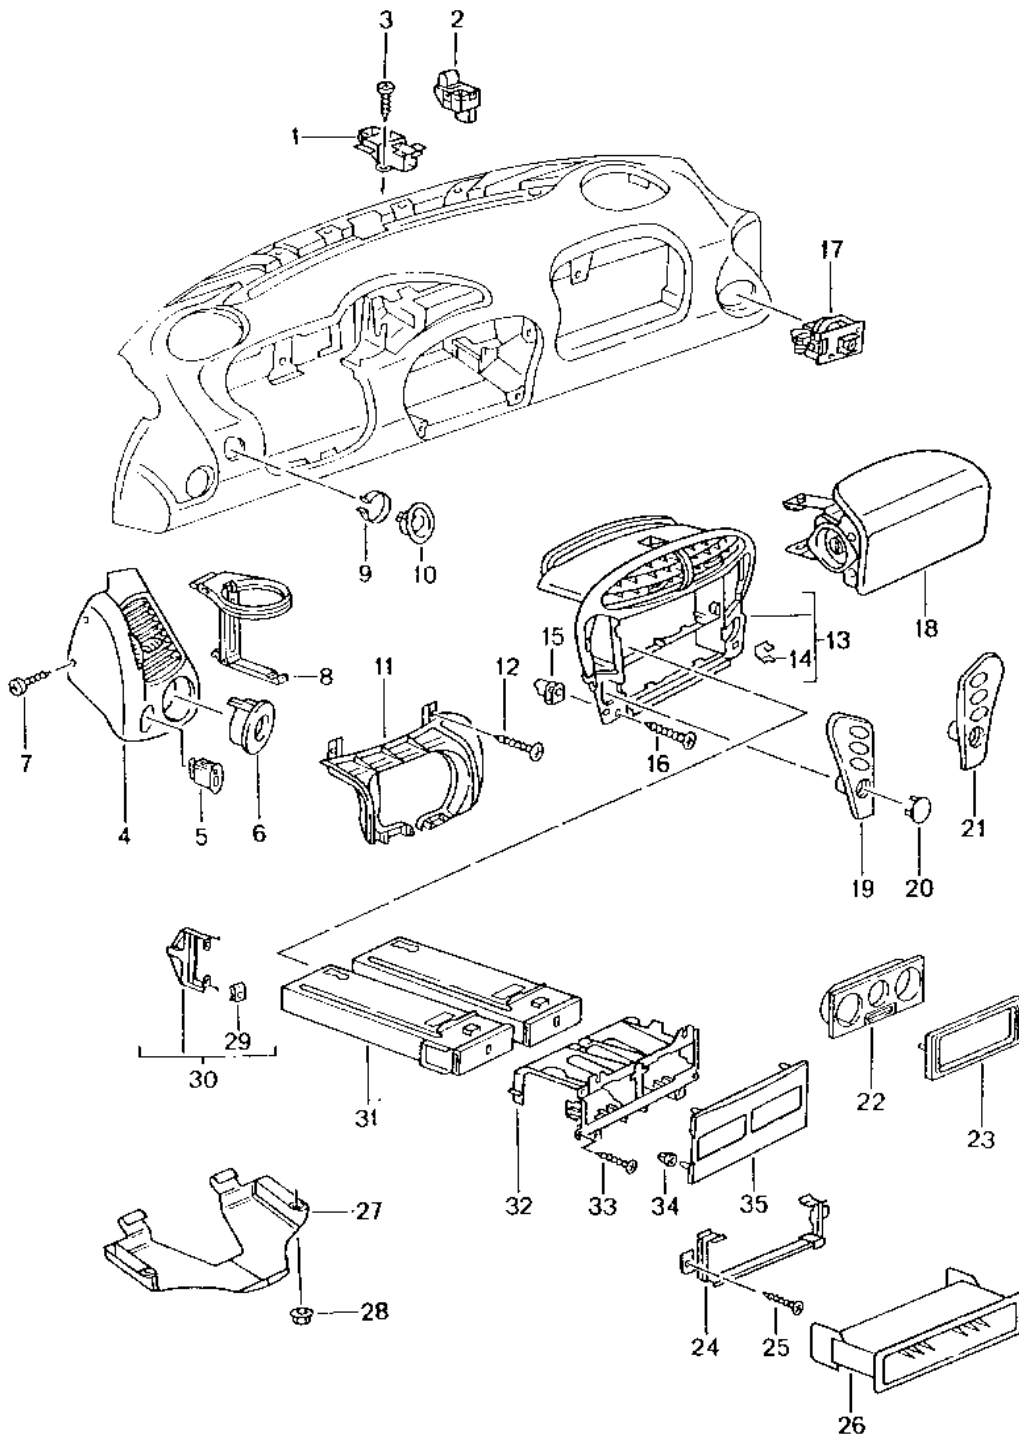

Model: 986 97 Model life 1997>>2004

Pos	Part Number	Description	Remark	Qty	Model
28	999 591 349 02	Speed nut 3,5		11	
29	999 073 153 01	Tapping screw 3,5 X 14		11	
30	999 920 012 40	Plug-in nut 5,0 X 3,5 X 8		2	
32	999 919 188 09	Oval-head screw 5,0 X 30	-00	2	
(32)	999 073 220 09	Tapping screw 4,8 X 25	01-	2	
33	996 552 625 01	Cover Microphone	/LL 97	1	
(33)	996 552 625 01 B12 996 552 626 01	Black-grey Cover Microphone	/RL 97	1	
33	996 552 626 01 B12 996 552 625 01	Black-grey Cover Microphone	/LL 98-99	1	M011/016
(33)	996 552 625 01 B12 996 552 626 01	Black-grey Cover Microphone	/RL 98-99	1	M011/016
33	996 552 626 01 B12 996 552 625 02	Black-grey Cover Microphone Lacquered	/LL	1	
(33)	996 552 625 02 C02 996 552 625 02 D05 996 552 625 02 A03 996 552 626 02	Metal grey Granite grey Black Cover Microphone Lacquered	98- 99 00- /RL	1	
33	996 552 626 02 C02 996 552 626 02 D05 996 552 626 02 A03 986 552 625 00	Metal grey Granite grey Black Cover Microphone Lacquered	98- 99 00- /LL 04	1	M091
(33)	986 552 625 00 M7Z 986 552 626 00	GT Silver Metallic Cover Microphone Lacquered	/RL 04	1	M091
	986 552 626 00 M7Z	GT Silver Metallic			

Model: 986 97

Model life 1997>>2004