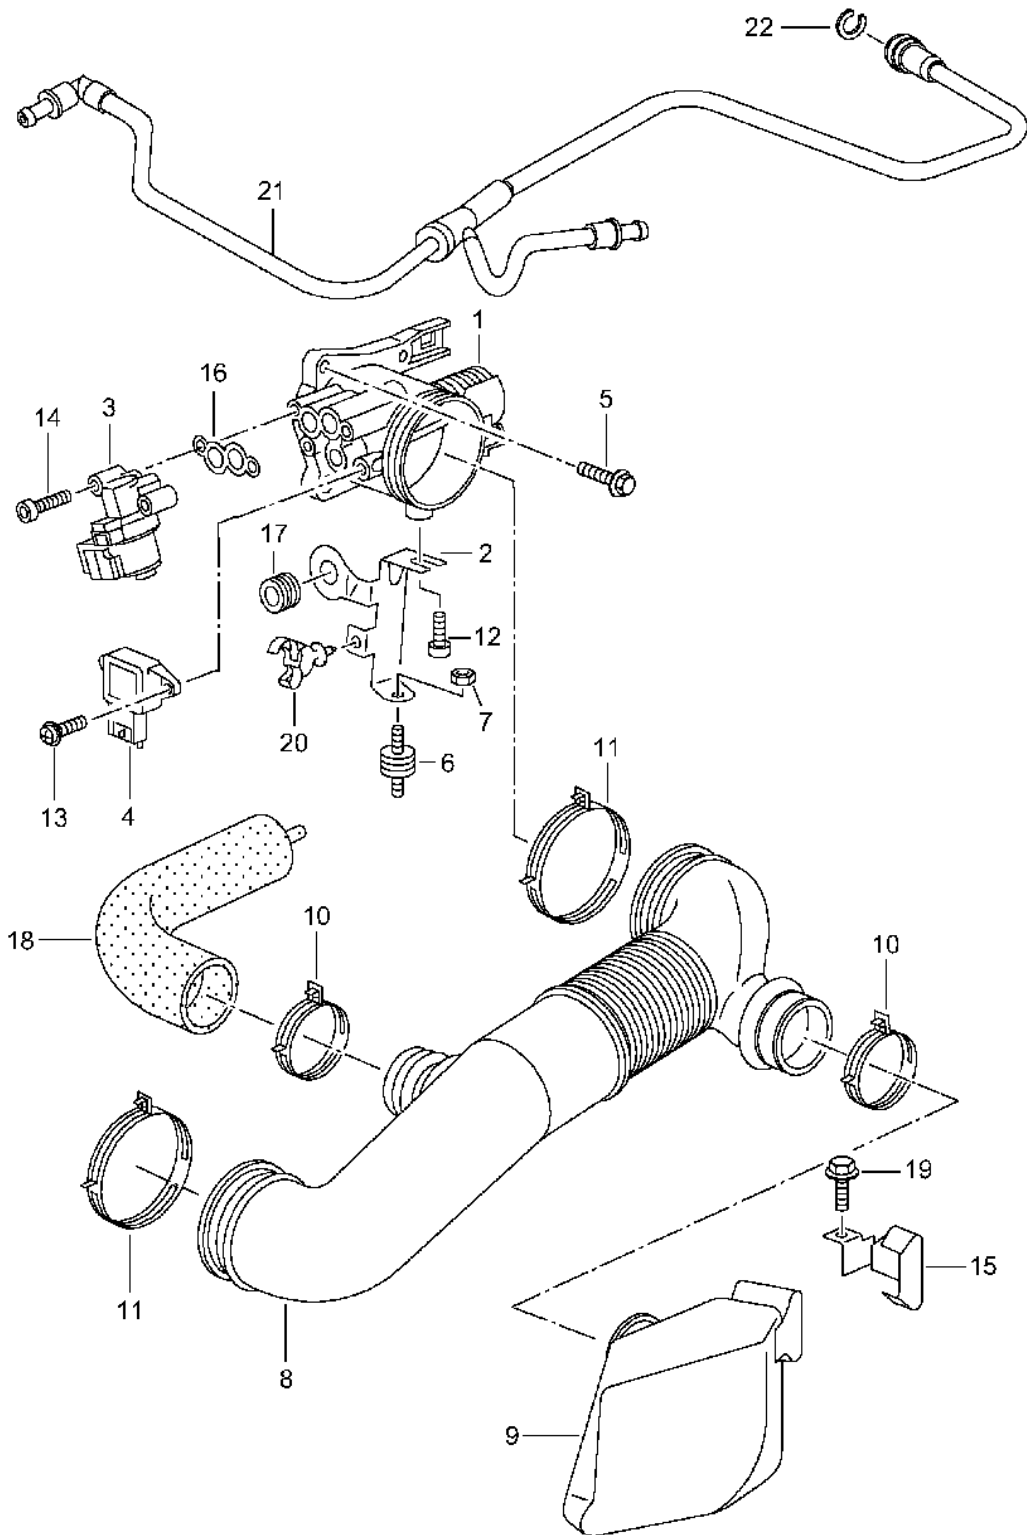

Model: 986 97

Model life 1997>>2004

Model: 986 97 Model life 1997>>2004

Pos	Part Number	Description	Remark	Qty	Model
1	996 110 025 08	Throttle body		1	M96.20
1	986 605 115 01	Throttle body		1	M96.21/22 M96.23/24
2	996 110 223 01	Bracket		1	
(2)	996 110 223 03	Bracket		1	
3	996 606 160 01	Idle-speed adjuster		1	M96.20
-	999 650 089 40	Plug socket		1	M96.20
-	999 652 771 12	Connector		3	M96.20
-	999 704 161 40	Gasket		3	M96.20
4	996 606 116 00	Throttle-valve switch		1	
-	999 652 916 40	Plug socket		1	
-	999 652 886 22	Connector		3	
-	999 704 161 40	Gasket		3	
5	900 378 013 09	Hexagon-head bolt AM 6 X 25		4	
6	930 110 579 01	Bonded rubber buffer 20 X 15/M 6		1	
6	999 703 265 00	Bonded rubber buffer 20 X 15/M 6		1	
7	900 377 010 09	Hexagon nut M 6		1	
8	996 110 221 07	Air guide	-99	1	M249 M073/481
8	996 110 221 08	Air guide	-99	1	M481
(8)	996 110 027 03	Air guide with Muffler	00	1	M249
(8)	996 110 027 05	Air guide with Muffler	01-	1	M249
(8)	996 110 027 04	Air guide with Muffler	00-	1	M480/481
(8)	987 110 220 00	Air guide		1	M96.24 M091 M96.24 M091
-	987 110 260 00	Stopper		1	M96.24 M091/480
-	999 512 686 09	Air guide Hose clamp		1	M96.24 M091/480
9	996 110 222 00	B 17 X 12 Mount Stopper Air guide Muffler	-99	1	
10	999 512 669 09	Hose clamp 40 - 60 MM		2	
10	999 512 348 02	Hose clamp 53 X 12		2	
11	999 512 628 02	Hose clamp 86 X 12	-99	2	
11		Hose clamp 86 X 12 Air guide	00-	1	
(11)	999 512 542 00	Throttle body Hose clamp		1	M96.24 M091
		80 - 100 Air guide Throttle body