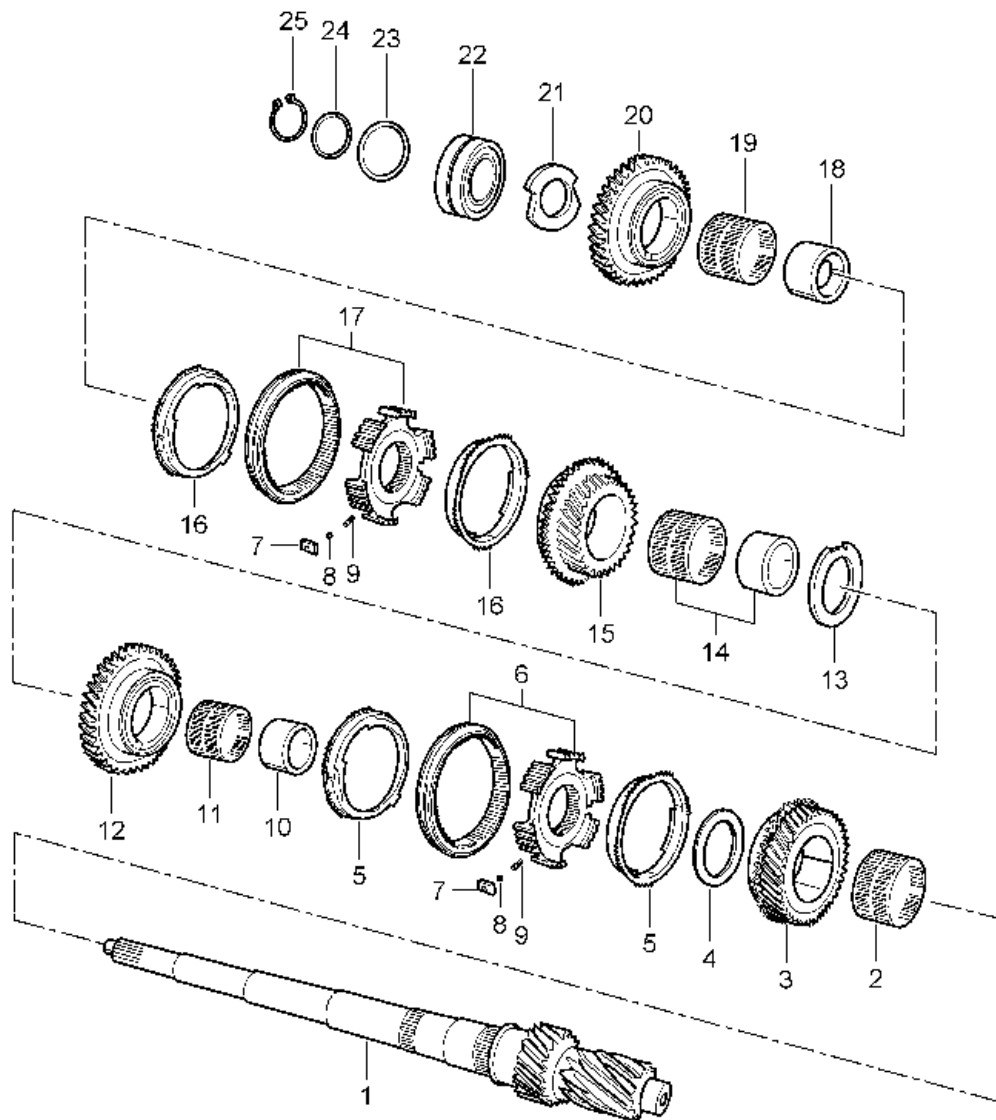

Model: 986 97

Model life 1997>>2004