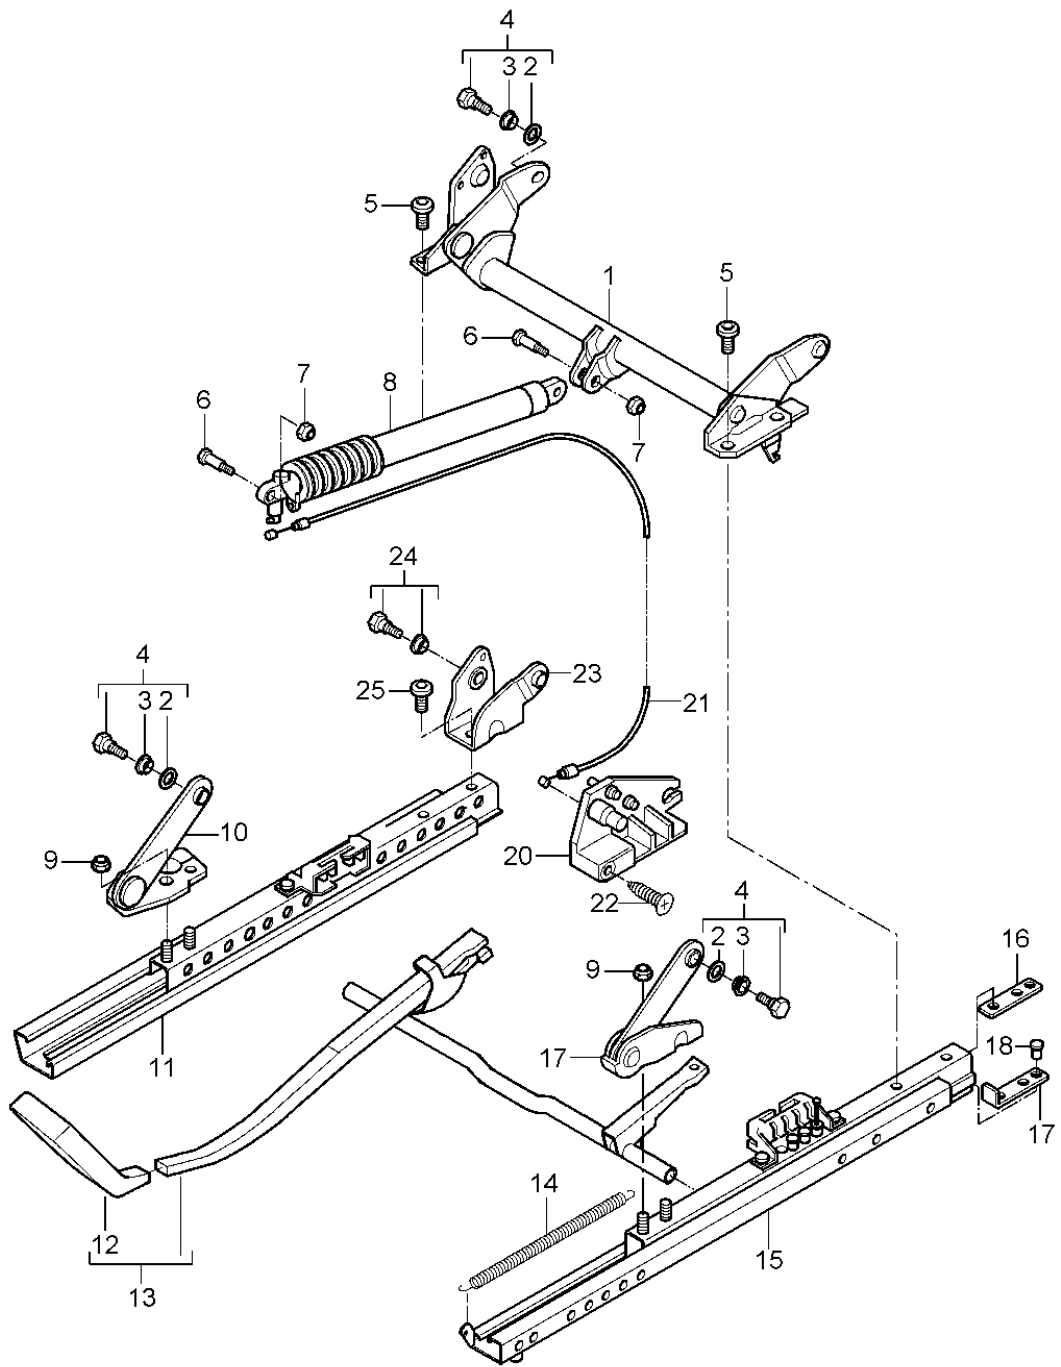

Model: 986 97

Model life 1997>>2004

Pos	Part Number	Description	Remark	Qty	Model
(16)	986 521 690 00	Seat frame Rear Outer Adapter	/R	1	
17	999 311 008 01	Seat frame Rear Outer Square screw M 5 X 23,6		1	
18	986 521 687 00	Nut		1	
19	986 521 667 00	Seat adjuster guard	/LL /R /RL /L	1	

Model: 986 97

Model life 1997>>2004