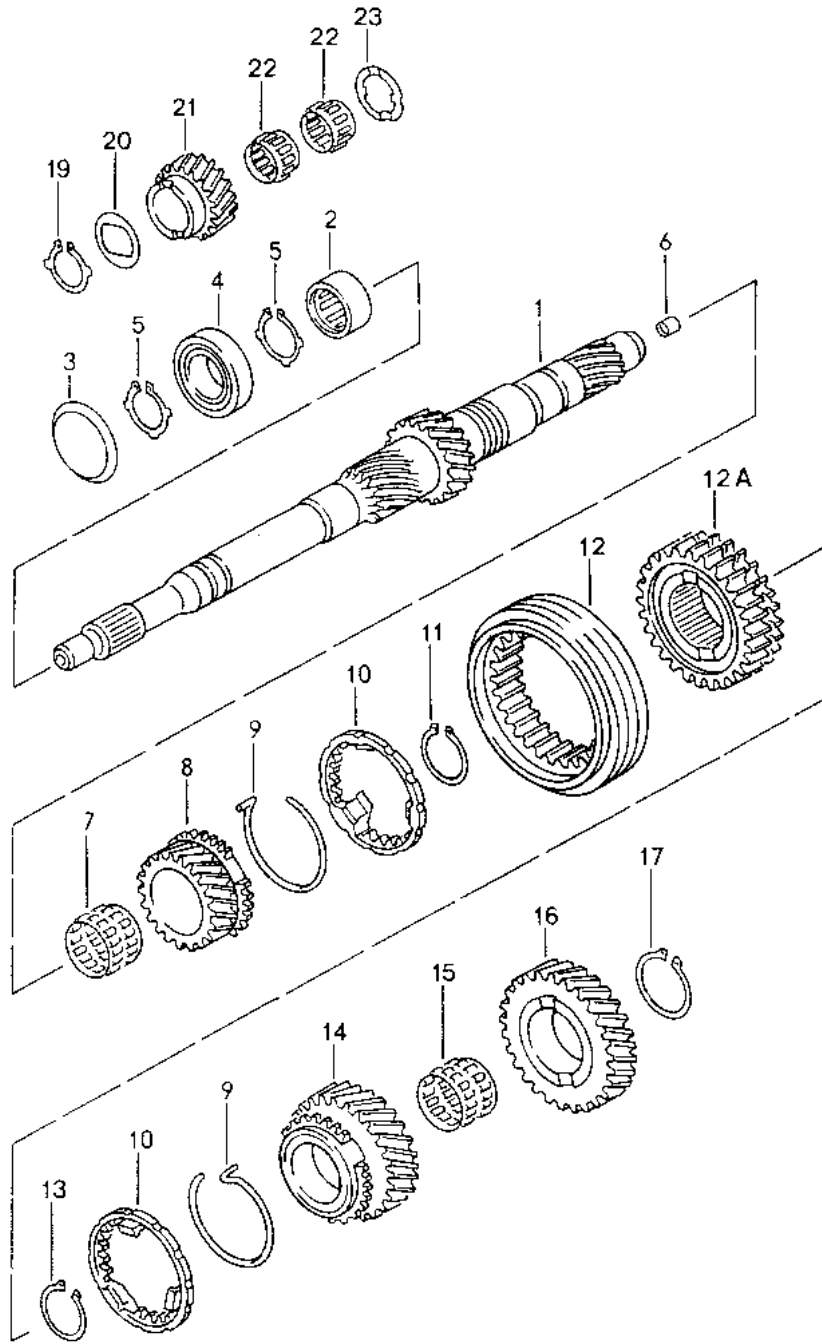

Model: 986 97

Model life 1997>>2004

Pos	Part Number	Description	Remark	Qty	Model
		Gear housing Transmission cover Transmission case Rear		1	G86.20
1	986 301 023 00				
2	986 303 041 00	Gearshift lever		1	
3	996 303 033 00	Shift segment		1	
4	996 303 303 00	Roller 20 X 8 X 8		1	
5	996 303 383 00	Lock 20 X 26 X 17		1	
6	986 302 225 00	Segment		1	
7	996 302 228 00	Bolt		1	
8	996 302 226 00	Reverse idler gear		1	
9	996 302 224 00	Needle cage 20 X 26 X 17		1	
10	996 302 223 00	Hexagon-head bolt M 8 X 55		1	
11	900 219 001 02	Screw plug M 22 X 1,5		1	
12	900 123 118 30	Sealing ring A22 X 27		1	
13	996 303 237 00	Screw plug M 18 X 1,5		1	
14	996 303 235 00	Compression spring		1	
15	996 303 035 00	Bolt		1	
16	996 301 808 00	Cylindrical-roller bearing Drive shaft		1	
17	996 303 517 01	Shaft sealing ring 15X21X7		1	
17	996 303 517 00	Shaft sealing ring 15X21X7		1	

Model: 986 97

Model life 1997>>2004