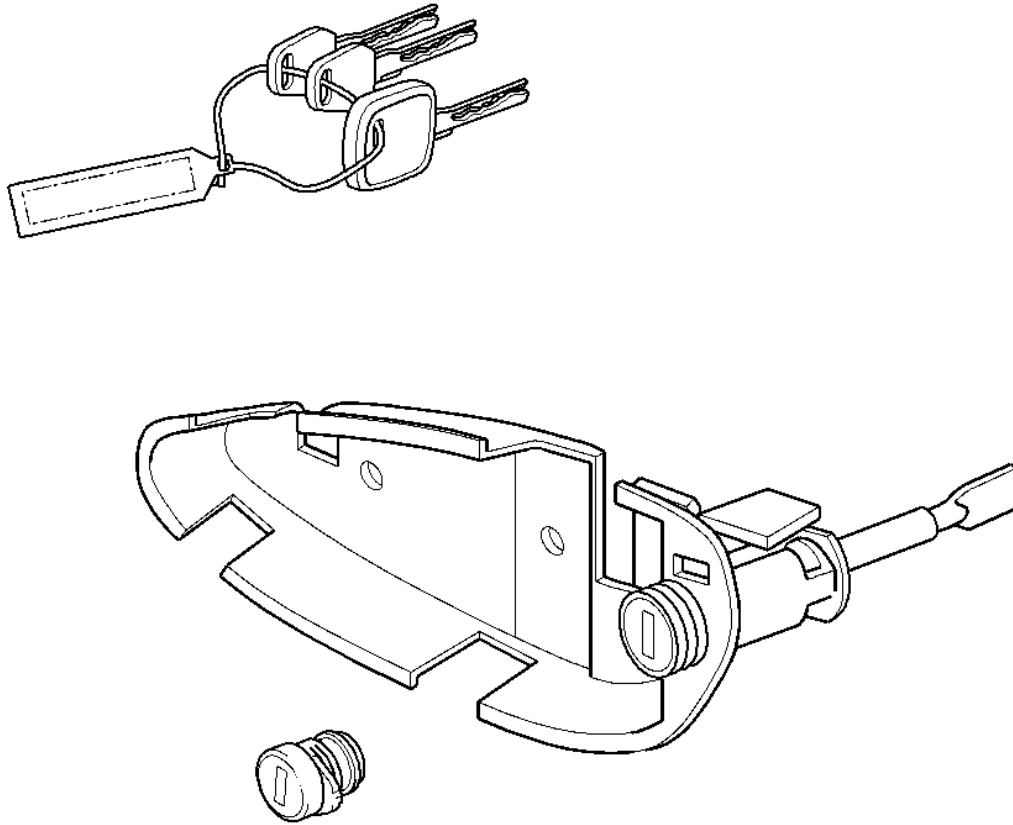

Model: 986 97 Model life 1997>>2004

Pos	Part Number	Description	Remark	Qty	Model
12	999 919 173 02	Height adjustment Countersunk-head screw 3,0 X 18		4	
13	999 650 248 40	Cap		2	
14	999 650 250 40	Pin connector socket 8-pole		2	
15	999 650 247 40	Slide 6-pole		2	
16	999 650 225 40	Pin 2,5		2	
17	999 652 960 40	Lid		2	
18	999 650 218 40	Pin connector socket 4-pole White		2	
20	999 652 570 22	Connector 0.5 - 1.0 QMM		X	
21	999 652 571 22	Connector 1.0 - 2.5 QMM		X	
22	999 652 918 40	Connector housing 6-pole for longitudinal adjustment And Height adjustment		2	
23	999 650 055 40	Pin connector socket 6-pole Lumbar support		2	
24	996 521 327 00	Cover Lumbar support Satin black		X	
25	996 613 955 00	Control button Seat adjuster Repair kit	02-	1	M437/438

Model: 986 97

Model life 1997>>2004