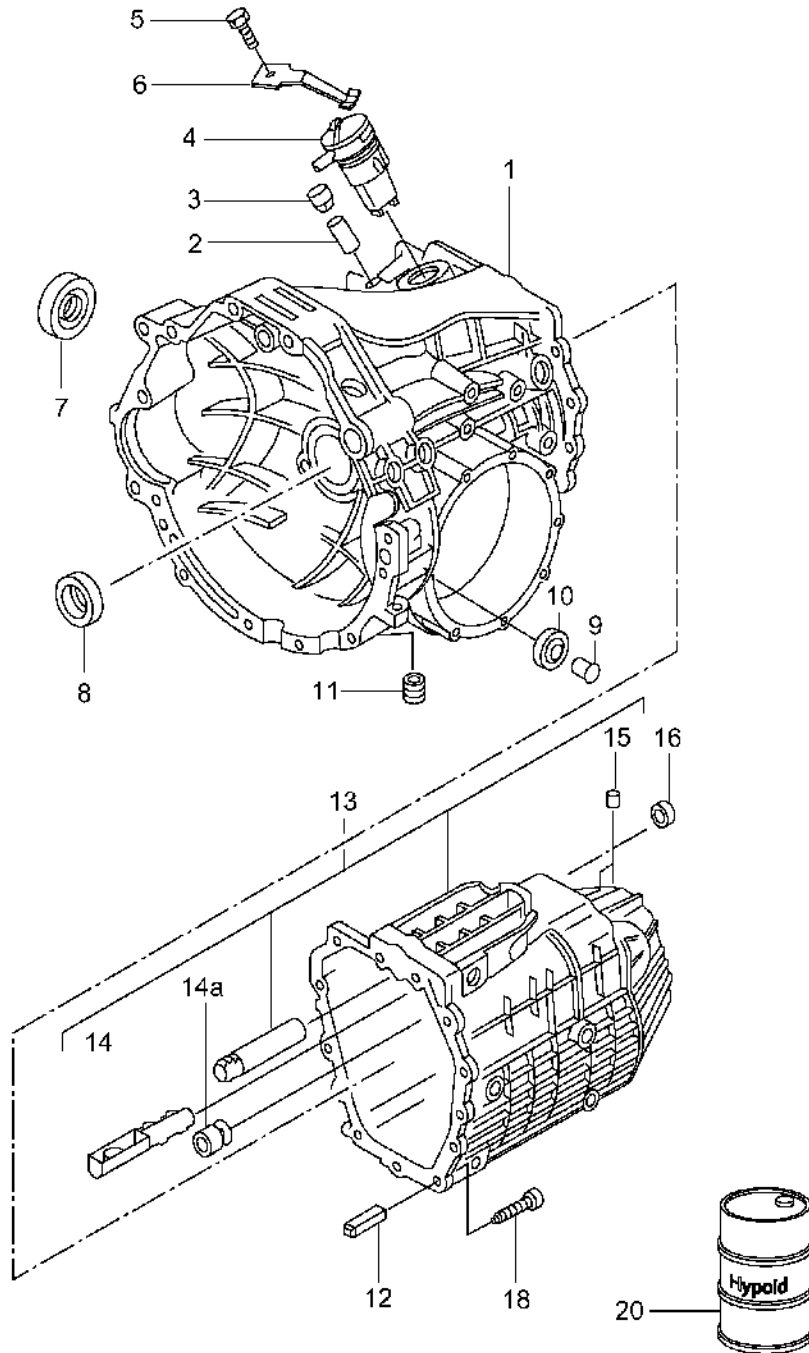

Model: 986 97

Model life 1997>>2004