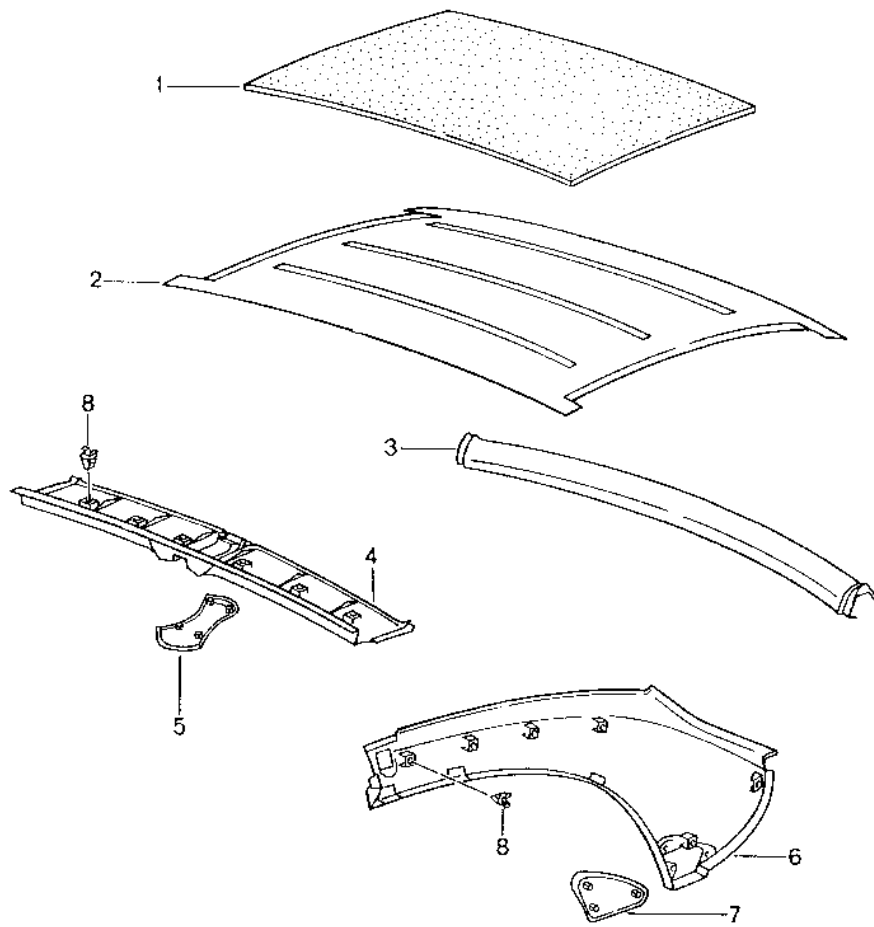

Model: 986 97 Model life 1997>>2004

Pos	Part Number	Description	Remark	Qty	Model
		Hardtop Accessories Gaskets			M550
1	986 563 911 01 986 563 911 01 GRV	Hardtop Prime coated without Accessories	97	1	
1	986 563 911 03 986 563 911 03 GRV	Hardtop Prime coated without Accessories	98-	1	
2	986 563 091 01	Rear window Ready for installation		1	
2	986 563 091 02	Rear window Ready for installation		1	M008
3	986 563 025 01	Gasket		1	
4	986 563 319 01	Retaining strip		1	
5	900 067 378 09	Pan-head screw		10	
-	000 043 203 29	Sealing strap NITTO		X	
7	986 561 605 00 986 561 605 00 A09	Centring journal Black		2	
8	986 563 625 03	Cap		2	
9	986 563 027 01	Gasket		1	
10	999 073 049 02	Tapping screw		14	
11	999 507 547 40	Expander nut		22	
12	986 563 707 00 986 563 707 00 GRV	Cover strip Prime coated	/L	1	
(12)	986 563 708 00 986 563 708 00 GRV	Cover strip Prime coated	/R	1	
13	986 563 361 00	Gasket	/L	1	
(13)	986 563 362 00	Gasket	/R	1	
14	986 563 721 00	Clip		8	
15	996 563 401 00	Catch		1	
16	900 249 055 09	Countersunk-head screw M 6X20		3	
17	986 563 403 02	Catch	/L	1	
(17)	986 563 404 02	Catch	/R	1	
-	900 067 378 09	Use also: Pan-head screw Micro-self-locking		2	
18	986 561 653 04	Mounting	/L	1	
(18)	986 561 654 04	Mounting	/R	1	
19	999 219 041 00	Fit bolt		2	
20	986 563 713 02	Insert	/L	1	
(20)	986 563 714 02	Insert	/R	1	
21	986 561 655 00	Cap		2	
22	986 563 341 01	Mounting	/L	1	
(22)	986 563 342 01	Mounting	/R	1	
23	986 563 803 01 986 563 803 01 G2X	Trim cover Prime coated	/L	1	
23	986 563 804 01 986 563 804 01 G2X	Trim cover Prime coated	/R	1	
24	900 119 122 09	Pan-head screw		4	
25	986 612 081 01	Wiring harness		1	
26	999 073 150 09	Oval-head screw		4	
-	986 563 309 00	Retaining strip	/L	1	
-	986 563 310 00	Retaining strip	/R	1	
-	986 563 021 00	Sealing strip	/L	1	
-	986 563 022 00	Sealing strip	/R	1	
-	999 703 447 40	Buffer		3	

Model: 986 97

Model life 1997>>2004