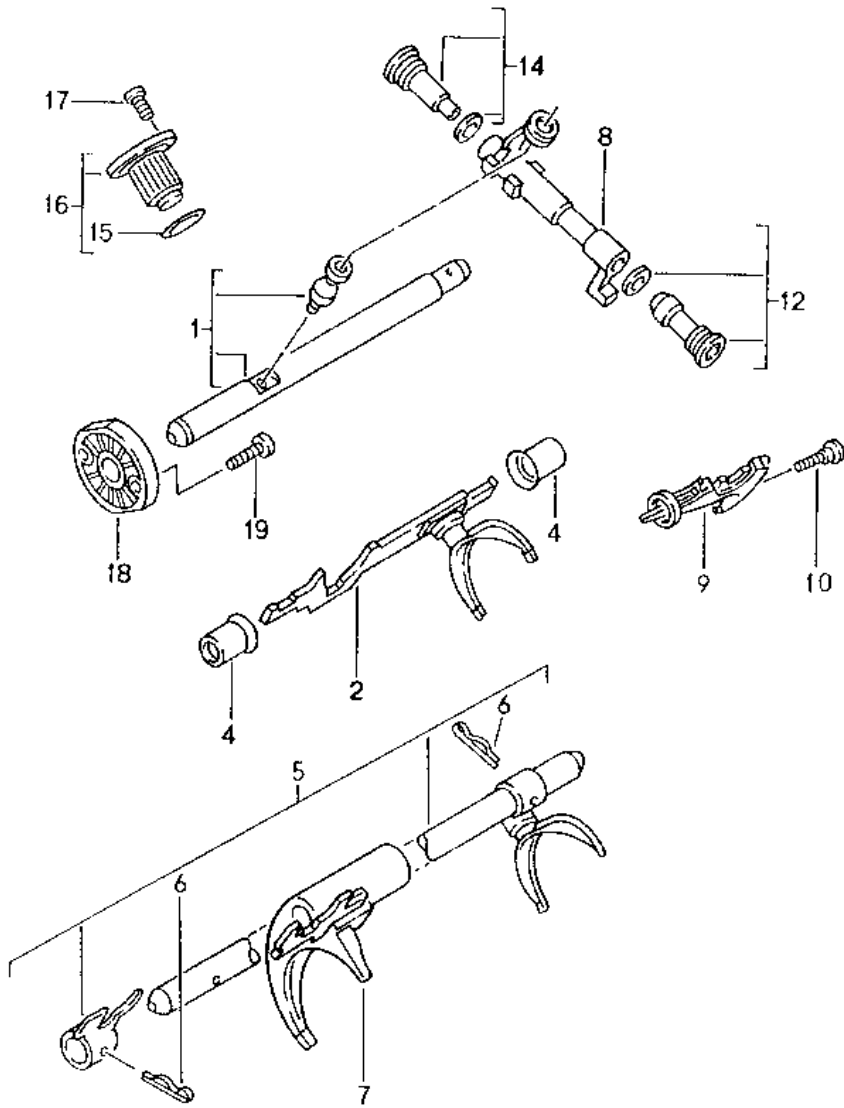

Model: 986 97

Model life 1997>>2004

Pos	Part Number	Description	Remark	Qty	Model
(4)	996 302 122 19	85,5 X 93 X 1,40 Shim		1	
(4)	996 302 122 20	85,5 X 93 X 1,45 Shim		1	
(4)	996 302 122 21	85,5 X 93 X 1,50 Shim		1	
(4)	996 302 122 22	85,5 X 93 X 1,55 Shim		1	
5	986 302 121 00	85,5 X 93 X 1,60 Retainer plate		1	
6	996 302 214 00	Fixed gear wheel 4th speed		1	
7	996 302 213 00	Fixed gear wheel 3rd gear		1	
8	996 302 216 15	Fixed gear wheel 6th gear		1	
9	996 302 215 00	Fixed gear wheel 5th gear		1	
10	996 302 272 00	Inner ring		1	
11	996 302 817 00	Countersunk-head screw Mount Retainer plate		9	

Model: 986 97

Model life 1997>>2004