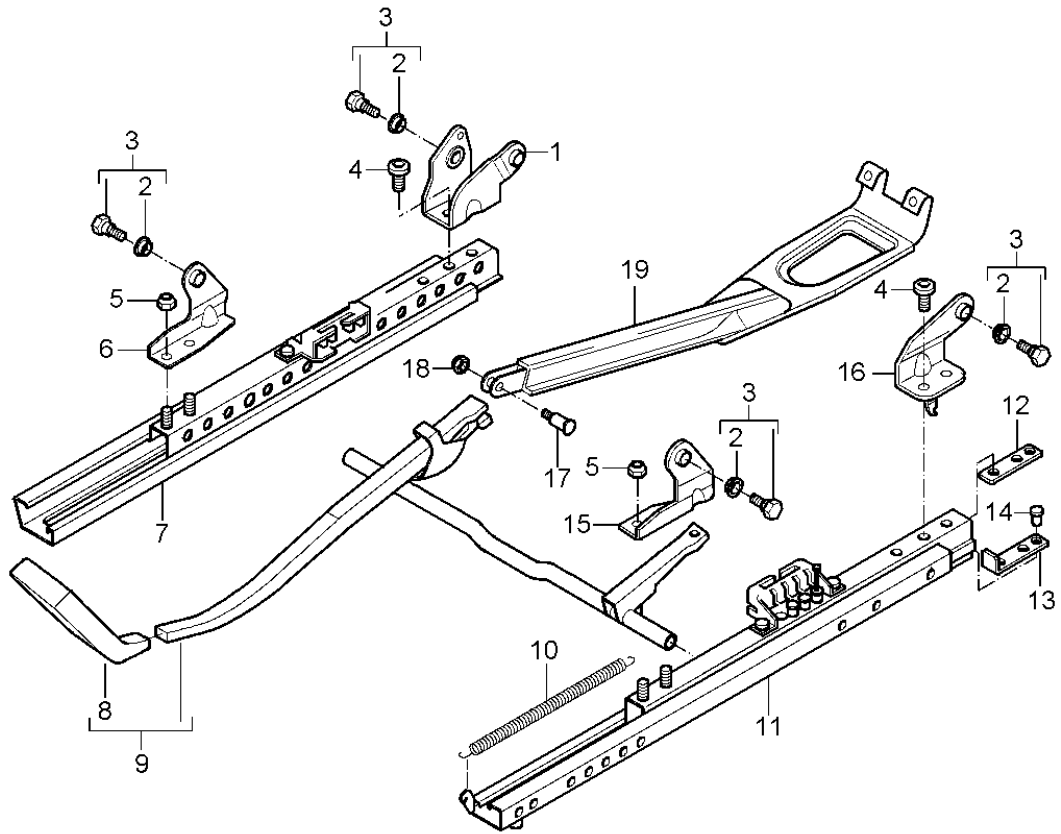

Model: 986 97

Model life 1997>>2004

Model: 986 97 Model life 1997>>2004

Pos	Part Number	Description	Remark	Qty	Model
		Seat adjuster Standard seat			BOXSTER
1	986 521 639 00	Adapter Seat-belt buckle Seat frame Inner rear	/L	1	
(1)	986 521 640 00	Adapter Seat-belt buckle Seat frame Inner rear	/R	1	
3	996 521 259 00	Screw	97	6	
(3)	996 521 259 02	Screw Complete		8	
4	986 521 659 00	Screw		8	
4	986 521 659 02	Screw		8	
5	900 910 003 07	Hexagon nut Adapter M 8		8	
6	986 521 692 00	Adapter Seat frame Front Right		2	
7	996 521 692 00	Seat rail	/R -98	1	
(7)	996 521 692 01	Seat rail Left seat Inner	/R 98-	1	
(7)	996 521 691 00	Seat rail Inner	/L -98	1	
(7)	996 521 691 01	Seat rail Right seat Inner	/L 98-	1	
8	996 521 617 00	Handle	/L 97	1	
(8)	996 521 617 01	Handle	/L 98-	1	
(8)	996 521 618 00	Handle	/R 97	1	
(8)	996 521 618 01	Handle	/R 98-	1	
9	996 521 621 00	Lever Complete	/L 97	1	
(9)	996 521 621 01	Lever Complete	/L 98-	1	
(9)	996 521 622 00	Lever Complete	/R 97	1	
(9)	996 521 622 01	Lever Complete	/R 98-	1	
10	996 521 645 00	Clutch power spring		2	
11	996 521 689 00	Seat rail	/L -97	1	
(11)	996 521 689 01	Seat rail Left seat Outer	/L 98-	1	
(11)	996 521 690 00	Seat rail Outer	/R -97	1	
(11)	996 521 690 01	Seat rail Right seat Outer	/R 98-	1	
12	986 521 643 00	Threaded plate		4	
13	996 521 603 00	Stop		4	
14	996 521 601 00	Fixing clip for Stop		4	
15	986 521 689 00	Adapter Seat frame Front Left		2	
16	986 521 691 00	Adapter	/L	1