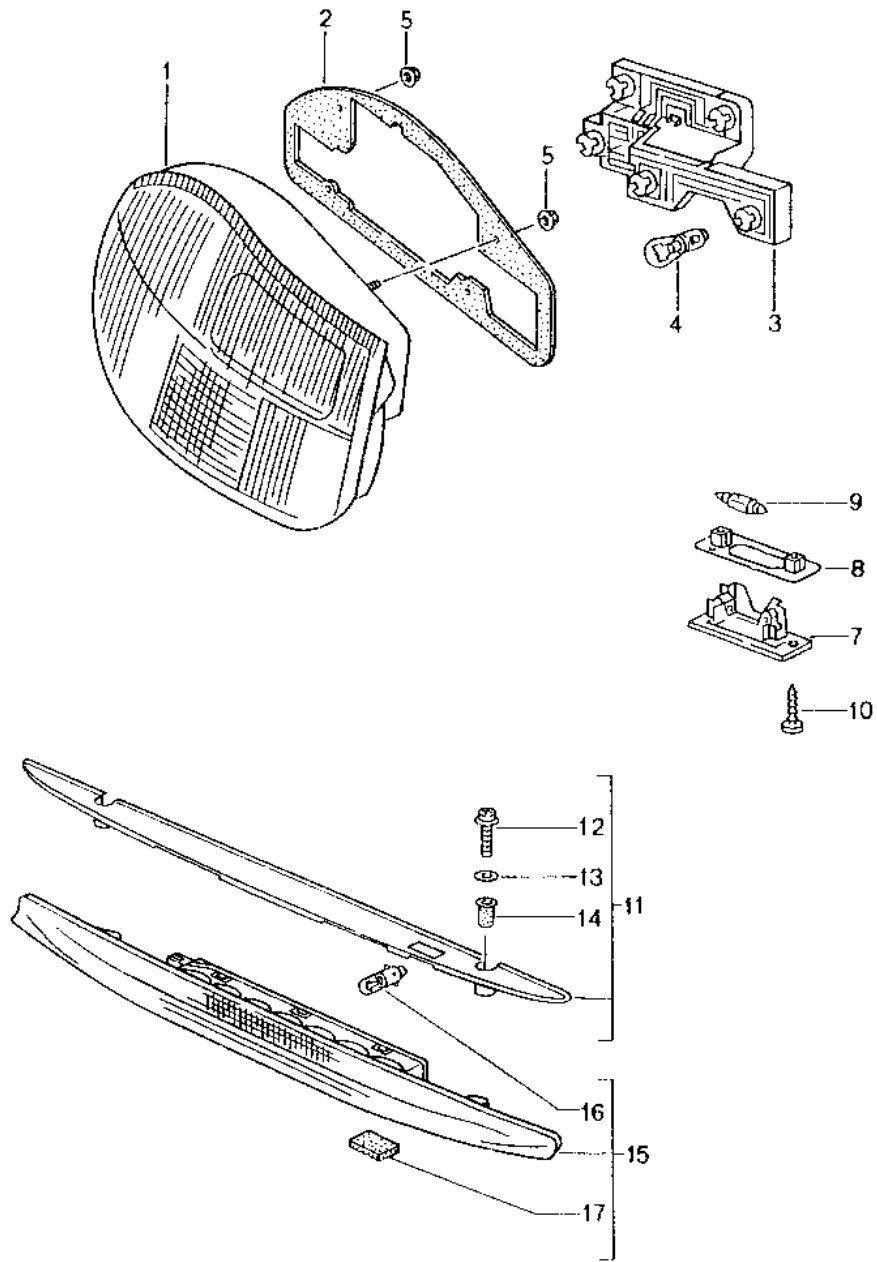

Model: 986 97

Model life 1997>>2004

Model: 986 97 Model life 1997>>2004

Pos	Part Number	Description	Remark	Qty	Model
1	986 631 441 02	Rear light License plate light Additional brake light Housing with Lens Use also: 986.631.440.00	/L -98	1	M602
(1)	986 631 442 02	Housing with Lens Use also: 986.631.440.00	/R -98	1	
1	986 631 441 03	Housing with Lens Use also: 986.631.440.00	/L -02	1	
1	986 631 441 04	Gasket Housing with Lens Use also: 986.631.440.01	/L -02	1	
(1)	986 631 442 03	Gasket Housing with Lens Use also: 986.631.440.01	/R -02	1	
1	986 631 445 03	Tail light housing with Lens Use also: 986.631.440.01	/L 03-	1	
(1)	986 631 446 03	Tail light housing with Lens Use also: 986.631.440.01	/R 03-	1	
2	986 631 440 00	Gasket 6 MM	-98	2	
2	986 631 440 01	Gasket 9 MM	98-	2	
3	986 631 451 00	Bulb holder	/L -02	1	
3	986 631 453 02	Bulb holder	/L 03-	1	
(3)	986 631 452 00	Bulb holder	/R -02	1	
(3)	986 631 454 02	Bulb holder	/R 03-	1	
-	999 650 079 40	Plug socket		2	
-	N 903 352 04	Connector		12	
4	900 631 127 90	Bulb 21 W White		X	
4	900 631 131 90	Bulb 21 W Yellow	03-	X	
4	900 631 104 90	Bulb 5 W		X	
5	999 076 056 02	Hexagon nut M 5		8	
7	964 631 620 00	License plate light		2	
	964 631 620 00 01C	Black			
8	993 631 166 00	Desk pad		2	
9	900 631 105 90	Bulb 5 W		2