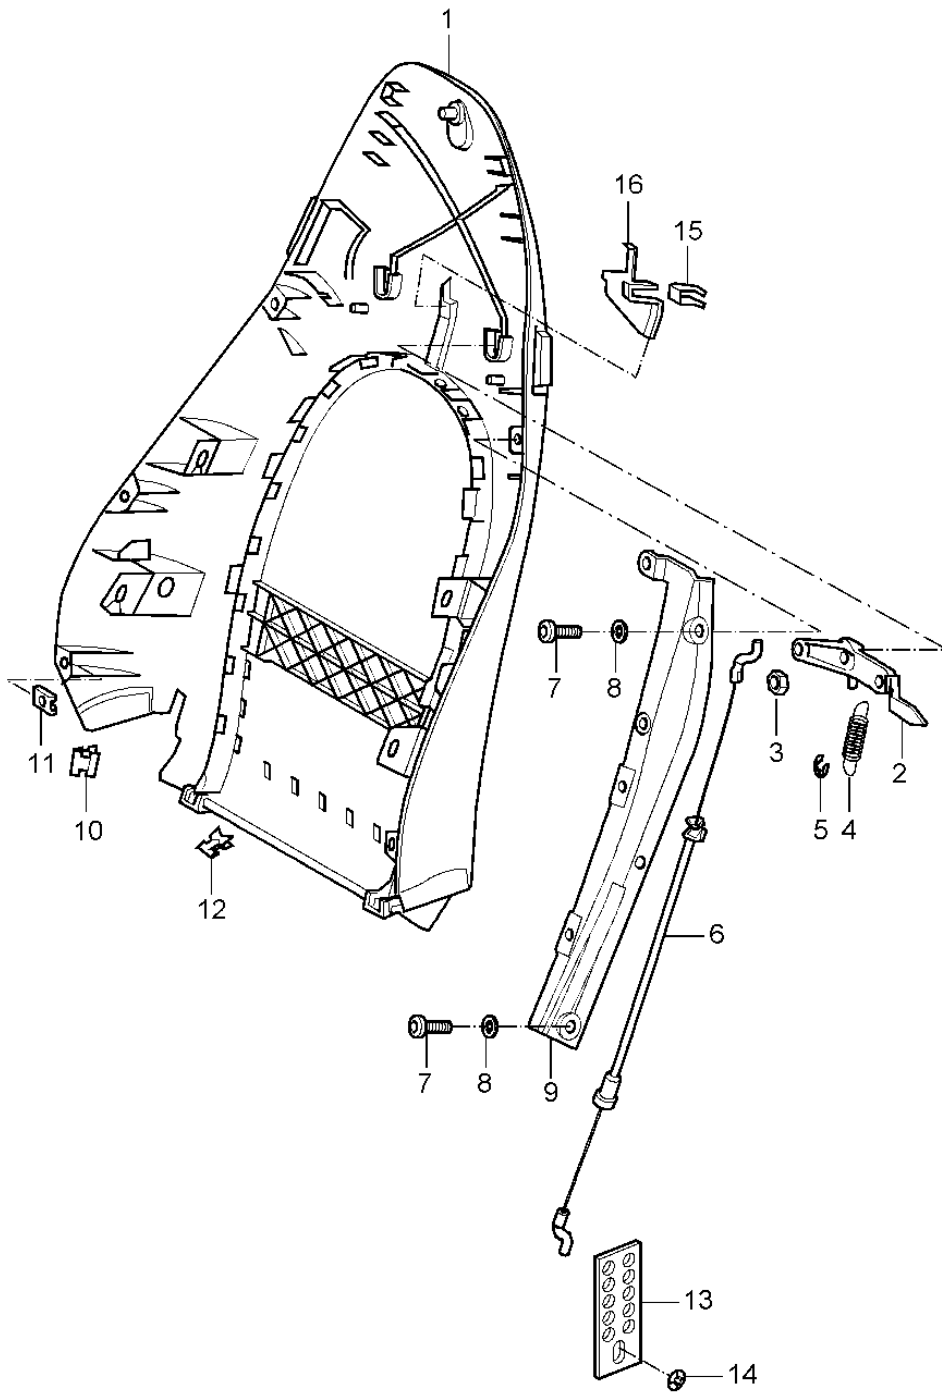

Model: 986 97 Model life 1997>>2004

Pos	Part Number	Description	Remark	Qty	Model
1	996 521 709 00	Lumbar support Lumbar support Complete		2	BOXSTER
2	996 521 719 00	Sound absorber Compressor		2	
3	996 620 725 00	Compressor		2	
4	996 612 541 00	Wiring harness Seating position control Lumbar support adjustment		2	
(4)	996 612 542 00	Wiring harness Seating position control Lumbar support adjustment		2	M537/538
5	996 521 721 00	Support Valve housing		2	
6	999 181 749 40	Air hose Seating position control		2	
7	996 613 725 00	Pressure switch		2	
8	900 067 051 02	Pan-head screw M 5 X 10		2	
9	996 617 725 00	Valve housing Seating position control		2	
(9)	996 617 726 00	Valve housing Seating position control		2	M537/538

Model: 986 97

Model life 1997>>2004