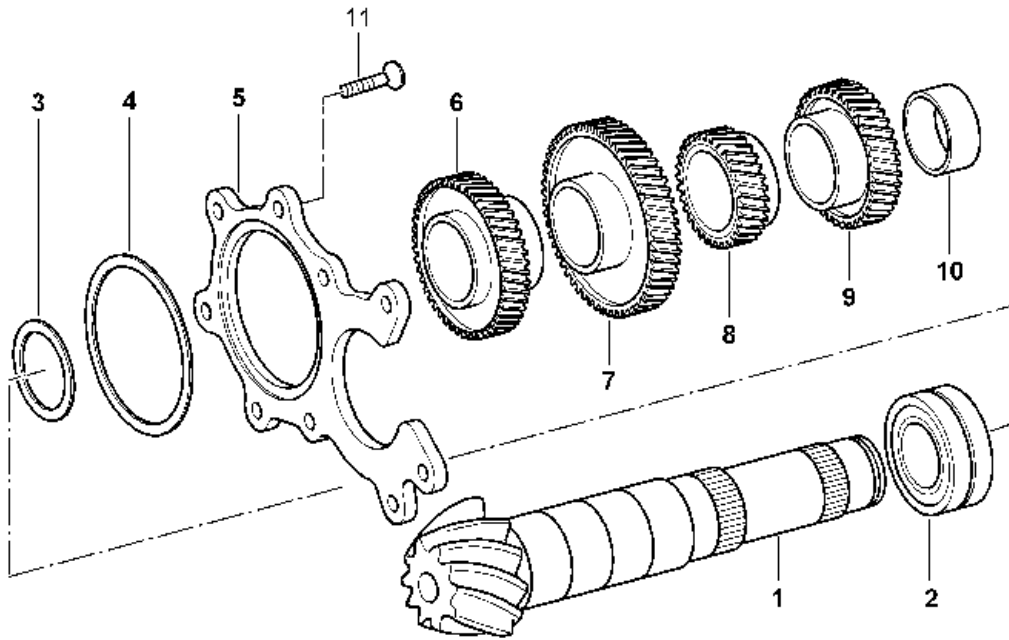

Model: 986 97

Model life 1997>>2004