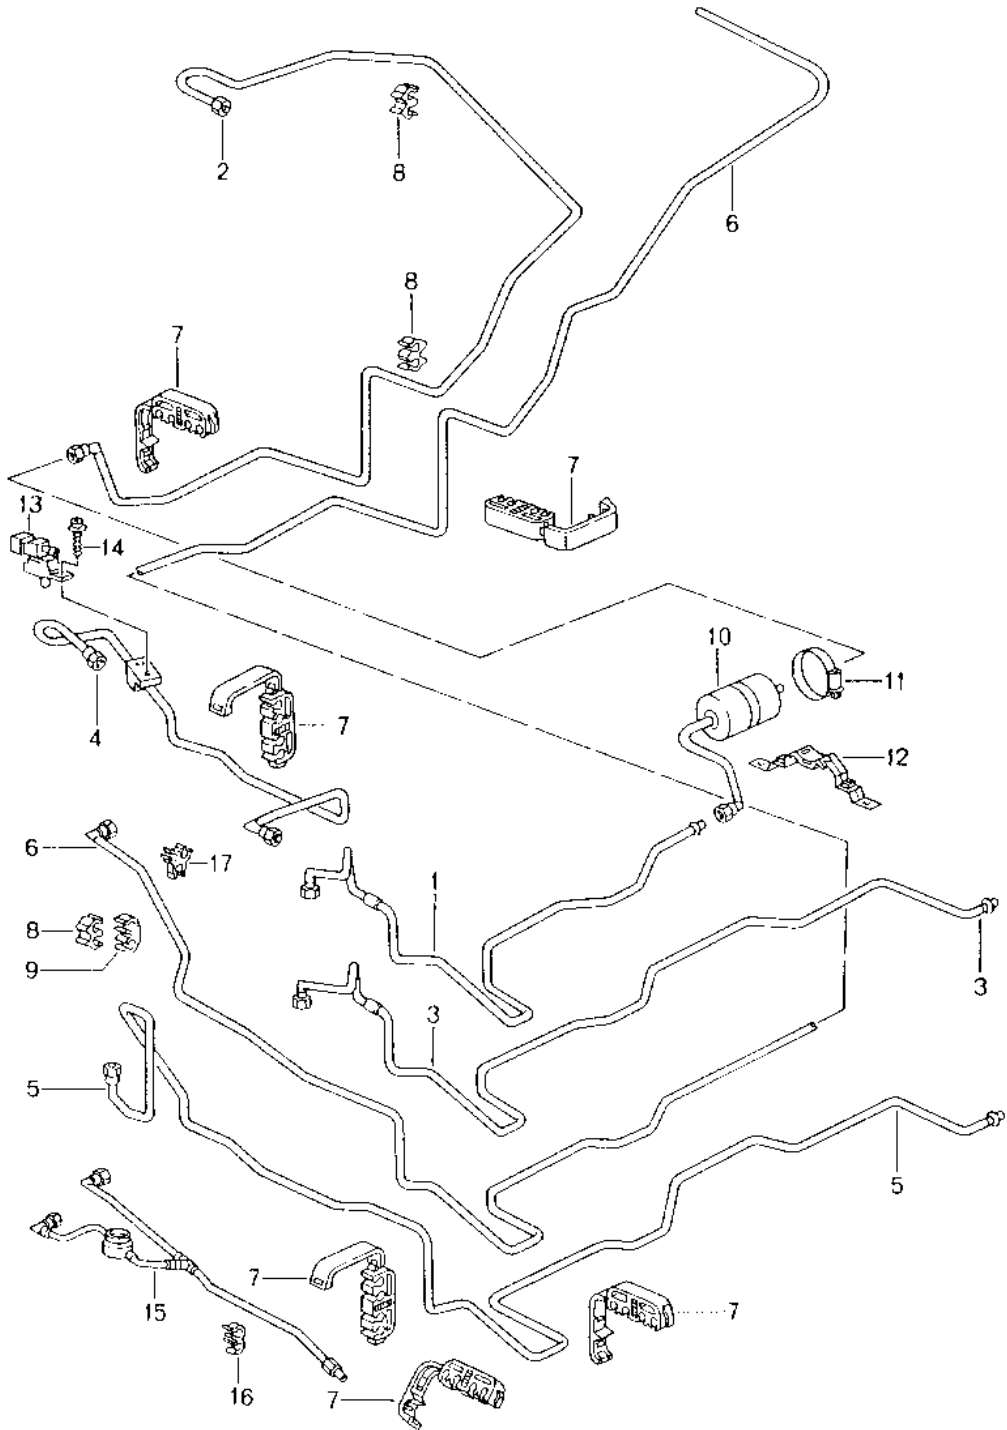

Model: 986 97

Model life 1997>>2004

Model: 986 97

Model life 1997>>2004

Pos	Part Number	Description	Remark	Qty	Model
1	986 201 261 01	Fuel system Pressure line Front	-01	1	
1	986 201 261 02	Pressure line Front	02-	1	
1	986 201 261 03	Pressure line Front	02-	1	
2	986 201 267 00	Pressure line Rear	-01	1	
3	986 201 271 01	Return line		1	
4	996 201 251 01	Vent line Fuel pump for Filler neck		1	
5	986 201 353 00	Vent line Carbon canister for Engine		1	
6	986 201 361 00	Air tube Fresh-air intake system		1	
7	999 507 554 40	Cable holder		9	
8	999 507 488 40	Cable holder		3	
9	999 507 487 40	Cable holder		1	
10	996 110 253 01	Fuel filter	-01	1	
11	999 512 635 00	Hose clamp 76 X 12		1	
12	996 504 517 00	Support		1