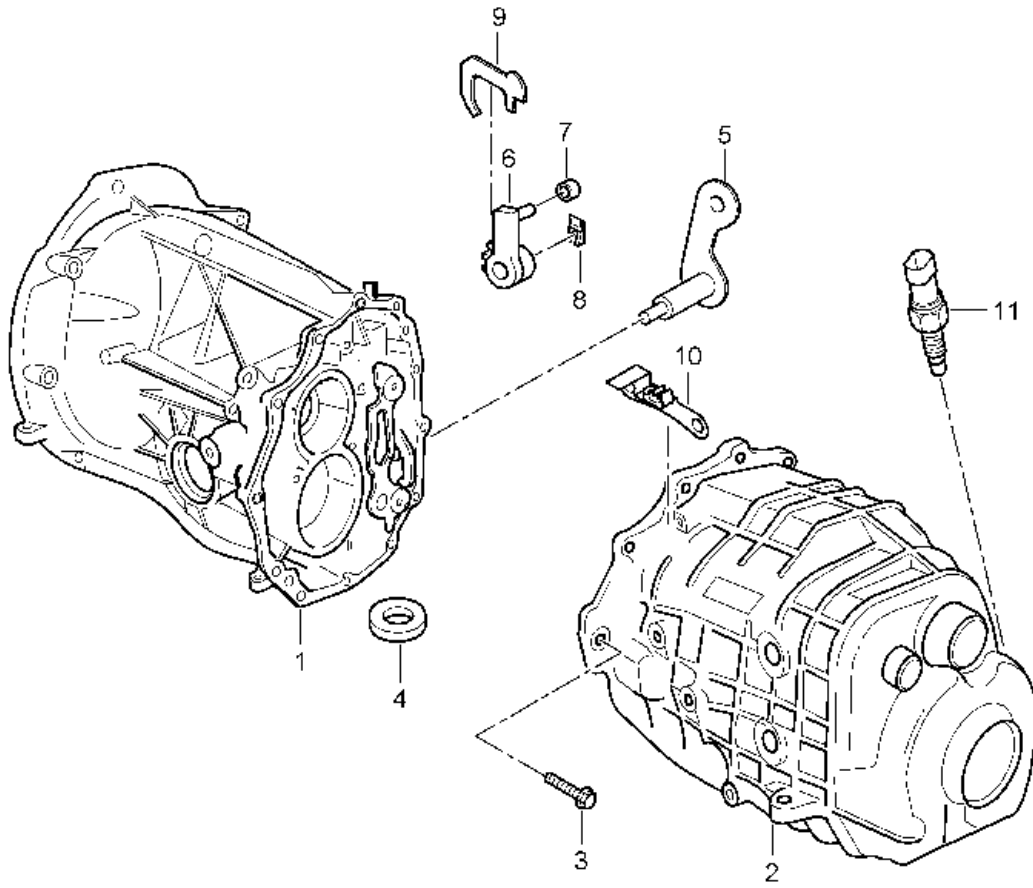

Model: 986 97

Model life 1997>>2004

Model: 986 97

Model life 1997>>2004

Pos	Part Number	Description	Remark	Qty	Model
		Gear housing			G86.20
		Transmission cover			
1	986 301 020 00	Transmission case		1	
2		See illustrations 3/02/08		1	
3	996 301 317 00	Hexagon-head bolt M 8 X 35		13	
4	996 301 804 00	Magnet		1	
5	996 303 055 01	Selector lever		1	
6	996 303 057 00	Pinion		1	
7	996 303 303 00	Roller 20 X 8 X 8		1	
8	996 303 383 00	Lock		1	
9	996 303 053 00	Selector lever		1	
10		See illustrations 7/02/08		1	
11		See illustrations 3/02/05		1