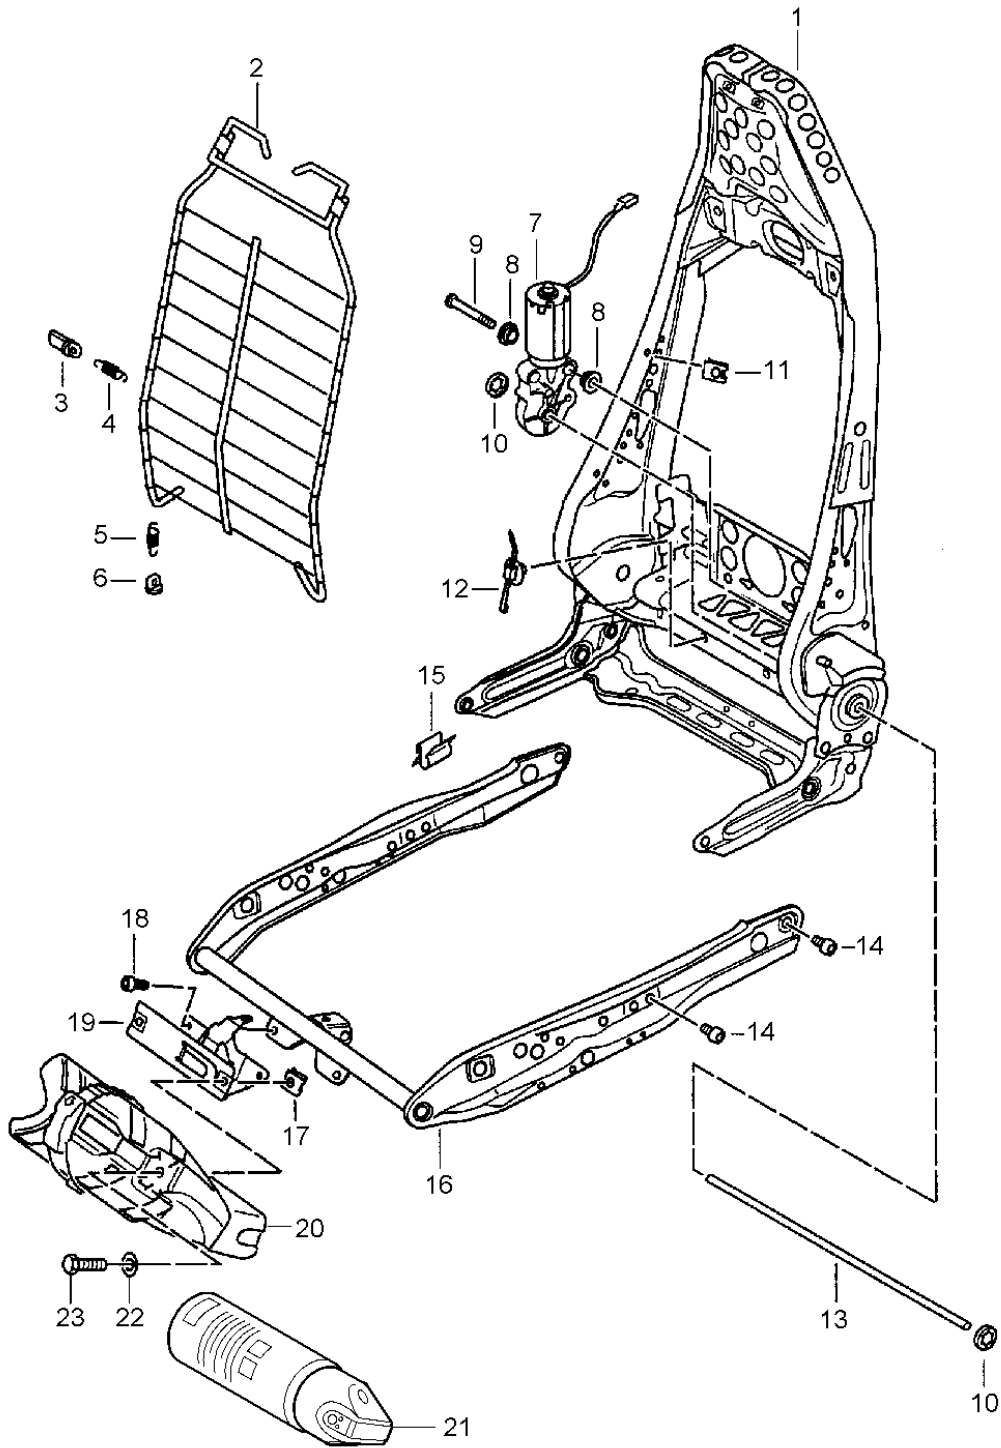

Model: 986 97

Model life 1997>>2004

Model: 986 97 Model life 1997>>2004

Pos	Part Number	Description	Remark	Qty	Model
		Backrest frame Seat frame Sports seat	98		BOXSTER
1	986 521 327 02	Backrest frame		2	
2	996 521 355 01	Mat		2	
3	996 521 367 00	Support Spring Centre		8	
4	996 521 333 00	Spring Centre		4	
5	996 521 331 01	Spring Lower		4	
6	996 521 365 00	Support Spring Lower		4	
7	996 624 321 00	Engine for backrest adjustment		2	
8	999 924 129 40	Bush 6 X 12 X 4,5		4	
9	999 073 141 02	Oval-head screw M 6 X 42,5		2	
10	999 507 597 01	Clamping washer 10,0		4	
11	999 507 598 02	Speed nut M 5		8	
12	999 513 063 40	Cable holder 12,0 - 35		4	
13	996 521 343 01	Drive shaft		2	
14	999 141 027 02	Oval-head screw M 8 X 10		8	
16	986 521 227 00	Seat frame		2	
17	999 507 067 02	Speed nut M 5		2	
18	999 141 028 02	Pan-head screw M 5 X 10		3	
19	996 521 674 00	Support Fire extinguisher	/LL /R	1	M509
(19)	996 521 673 00	Support Fire extinguisher	/RL /L	1	M509
20	996 521 607 00	Cup Fire extinguisher		1	M509
21	996 722 115 00	Fire extinguisher Information available Information available		1	M509
22	900 151 027 02	Washer 5,3		2	
23	N 044 734 1	Pan-head screw M 5 X 15		2	
23	900 067 137 01	Pan-head screw M 5 X 15		2