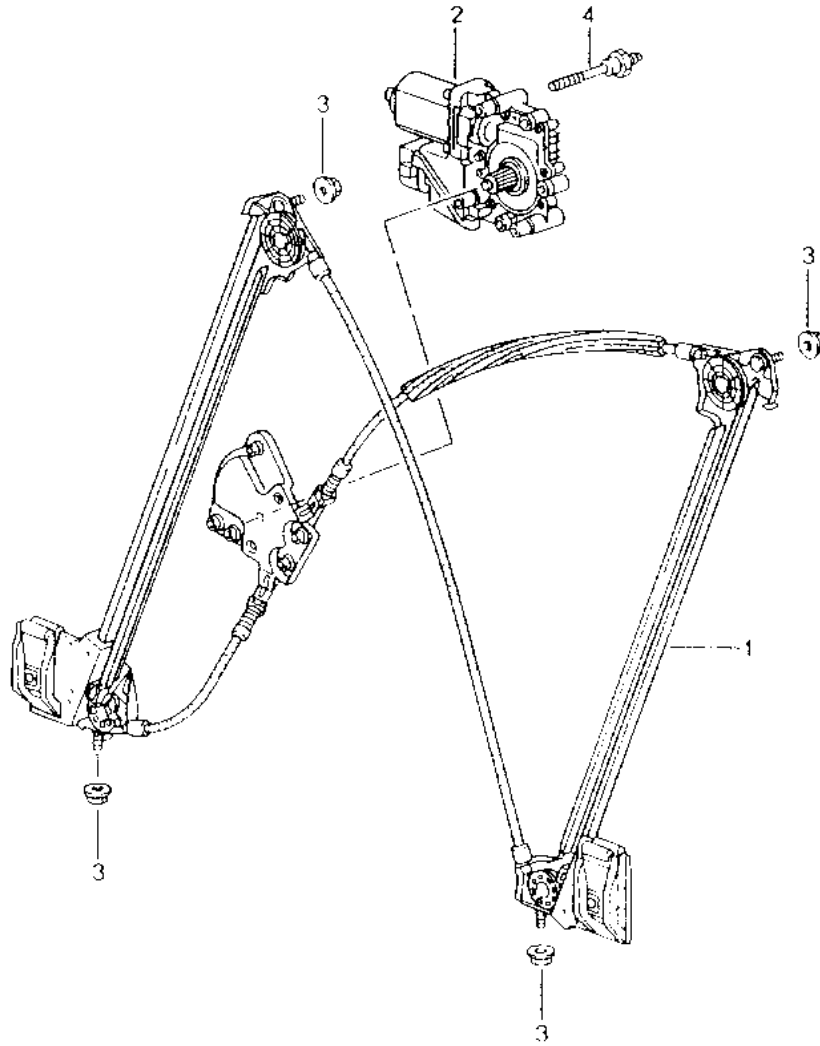

Model: 986 97

Model life 1997>>2004

Model: 986 97

Model life 1997>>2004

Pos	Part Number	Description	Remark	Qty	Model
(1)	996 542 075 04	Power windows	/L	1	
1	996 542 076 04	Power windows	/R	1	
(2)	986 624 101 02	Electric motor	/L -02	1	
(2)	986 624 101 03	Electric motor	/L 03-	1	
2	986 624 102 02	Electric motor	/R -02	1	
2	986 624 102 03	Electric motor	/R 03-	1	
3	900 380 015 09	Hexagon nut M 6		14	
4	996 542 711 00	Threaded bolt Microswitch Lowering Door window glass See group 8/04/20 POS. 14		6