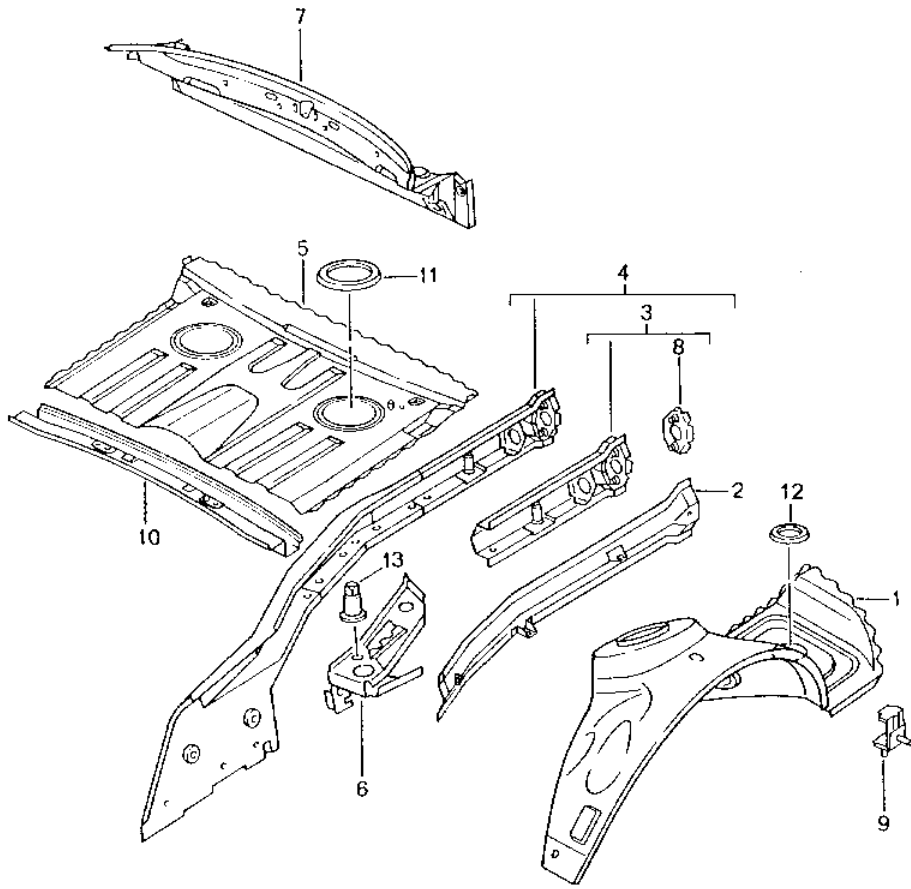

Model: 986 97

Model life 1997>>2004