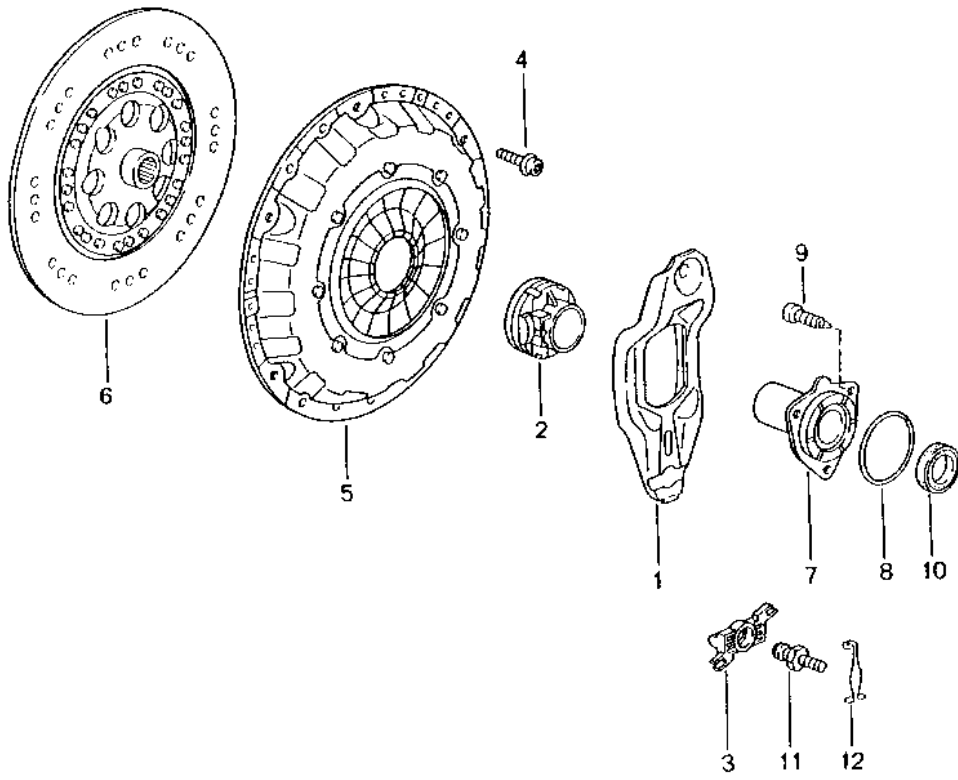

Model: 986 97 Model life 1997>>2004

Pos	Part Number	Description	Remark	Qty	Model
		Clutch			M96.20/22/23
1	012 141 719 B	Clutch release lever		1	
2	012 141 165 E	Clutch release bearing		1	
3	012 141 741	Retainer spring		1	
4	900 067 131 02	Pan-head screw M 8 X 16		6	
(4)	999 073 458 01	Screw M 8 X 16		6	
5	986 116 028 03	Pressure plate	-99	1	M96.20
5	986 116 028 04	Pressure plate	00-	1	M96.22/23
6	986 116 014 06	Clutch plate	-03	1	
6	986 116 014 08	Clutch plate		1	
7	012 141 180 B	Guide sleeve		1	
8	N 903 542 01	O-ring 56,8 X 2,6		1	
9	N 903 663 01	Pan-head screw M 8 X 22		3	
10	016 311 113 C	Radial shaft seal		1	
11	012 141 777 D	Ball pin		1	
12	012 141 751 A	Intermediate piece		1	
(12)	012 141 751 B	Intermediate piece		1	
-	986 116 911 00	Repair kit for Clutch Comprising:		1	M96.20
-	986 116 028 03	Pressure plate		1	
-	986 116 014 06	Clutch plate		1	
-	012 141 165 E	Clutch release bearing		1	
-	986 116 911 01	Repair kit for Clutch Comprising:		1	M96.22 M96.23
-	986 116 028 04	Pressure plate		1	
-	986 116 014 06	Clutch plate		1	
-	012 141 165 E	Clutch release bearing		1	

Model: 986 97

Model life 1997>>2004