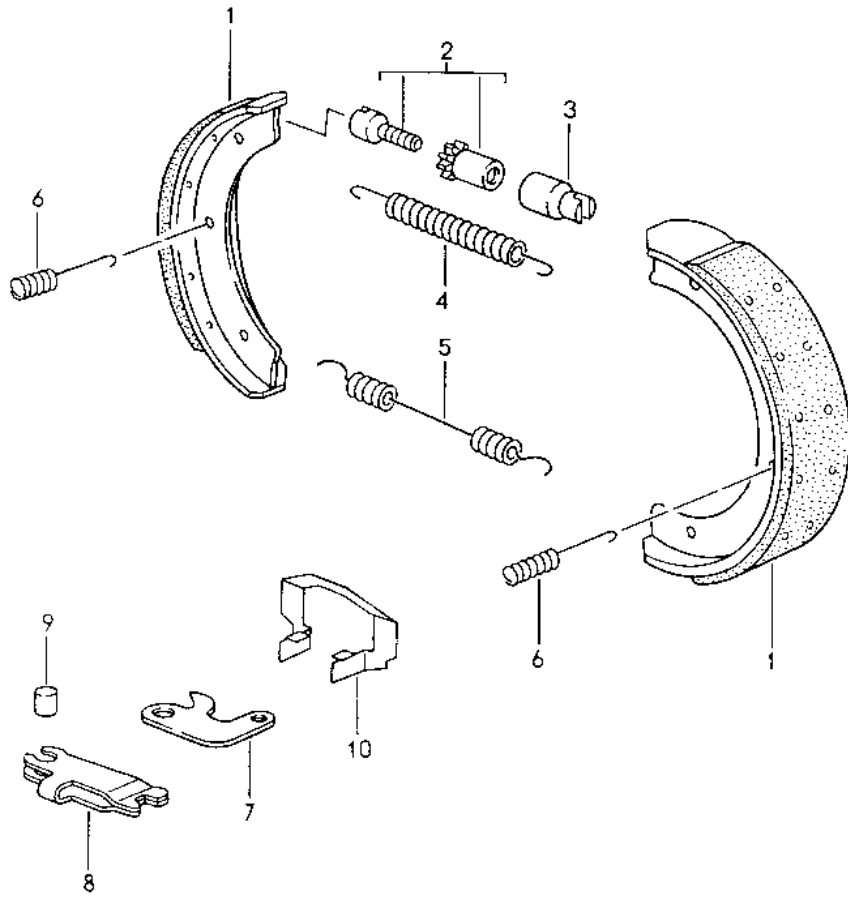

Model: 986 97 Model life 1997>>2004

Pos	Part Number	Description	Remark	Qty	Model
9	951 352 917 01	Warning contact Repair kit Protection caps 30 MM $		2	
10	951 352 917 00	Repair kit Protection caps 28 MM $		2	
11	996 352 959 01	Repair kit Mounting parts Bolt		1 2	
		Expanding spring		2	
		Securing clip		2	
-	964 352 096 00	Damping plate 30 MM $	00-	4	M008
-	996 352 086 00	Damping plate 30 mm	00-	4	M008
-	964 352 096 01	Damping plate 28 MM $	00-	4	M008
12	996 352 961 00	Connecting line	/L	1	
(12)	996 352 962 00	Connecting line	/R	1	
13	930 351 919 00	Ventilation valve		4	
14	930 351 927 00	Dust boot		4	
14	930 351 927 01	Dust boot		4	
15	000 043 117 00	Brake cylinder paste 50 G		X	
15	000 043 305 11	Brake cylinder paste 50 G		X	
(15)	000 043 020 00	Optimoly 100 G		X	

Model: 986 97

Model life 1997>>2004