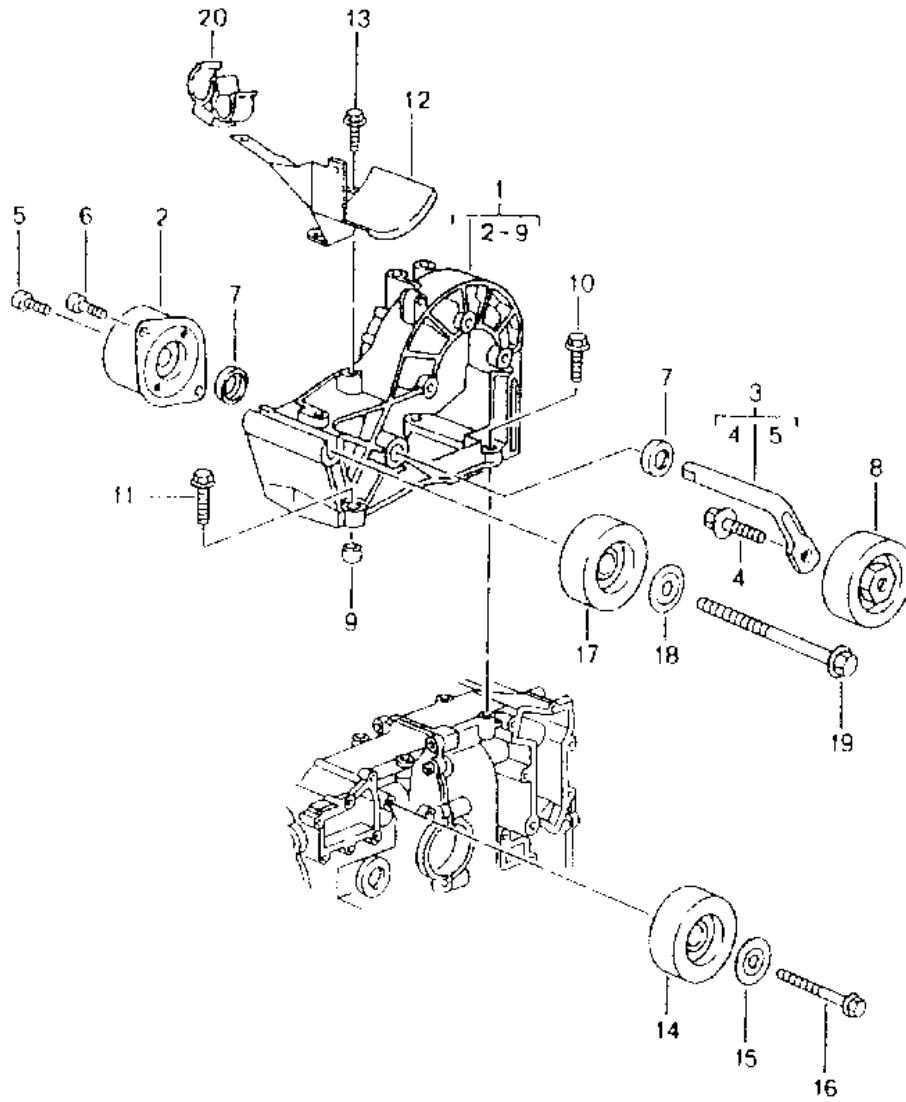

Model: 986 97

Model life 1997>>2004

Model: 986 97 Model life 1997>>2004

Pos	Part Number	Description	Remark	Qty	Model
		Belt tensioner			M96.20
		Belt drive			M96.21/22
					M96.23/24
1	996 102 016 67	Bracket	-03	1	M96.20/21
					M96.22
1	996 102 016 69	Bracket	03-	1	M96.23/24
2	996 102 260 50	Tensioner		1	
3	996 102 360 51	Lever		1	
4	999 072 039 09	Hexagon-head bolt M 10 X 30	-98	1	
4	999 072 041 09	Hexagon-head bolt M 10 X 30		1	
5	900 067 117 09	Pan-head screw M 6 X 16		1	
6	999 067 045 09	Pan-head screw M 8 X 22		2	
7	996 102 365 50	Dust boot		2	
8	996 102 117 53	Tensioning roller	-98	1	
8	996 102 117 56	Tensioning roller		1	
(8)	996 102 117 57	Tensioning roller		1	
9	999 095 064 00	Dowel sleeve 12 M 6 X 13		2	
10	900 378 022 09	Hexagon-head bolt AM 8 X 25		2	
11	900 378 108 09	Hexagon-head bolt AM 8 X 35		2	
12	996 102 211 05	Cover		1	
13	900 378 163 09	Hexagon-head bolt M 6 X 16		2	
14	996 102 119 54	Deflection roller		1	M96.20
14	996 102 119 55	Deflection roller		1	M96.21/22
14	996 102 119 58	Deflection roller		1	M96.20/21/22
					M96.23/24
15	996 102 127 50	Cover disc	-98	1	M96.20
15	996 102 127 52	Cover disc		1	M96.20
15	996 102 127 54	Cover disc		1	M96.20
15	996 102 127 51	Cover disc	99	1	M96.20
15	996 102 127 52	Cover disc	-02	1	M96.21/22
15	996 102 127 54	Cover disc	03-	1	M96.23/24
16	900 378 150 09	Hexagon-head bolt AM 8 X 55		1	M96.20
(16)	900 378 056 02	Hexagon-head bolt AM 8 X 60		1	M96.21/22
					M96.23/24
17	996 102 118 52	Deflection roller		1	M96.20
17	996 102 118 53	Deflection roller		1	M96.21/22
					M96.23/24
17	996 102 118 56	Deflection roller		1	
18	996 102 125 50	Cover disc	-98	1	M96.20
18	996 102 125 51	Cover disc	99	1	M96.20
18	996 102 125 52	Cover disc	00-	1	M96.21/22
18	996 102 125 53	Cover disc	03-	1	M96.23/24
19	900 378 181 09	Hexagon-head bolt M 10 X 145		1	
20	964 573 471 00	Support		1	
(20)	964 573 471 01	Support		1