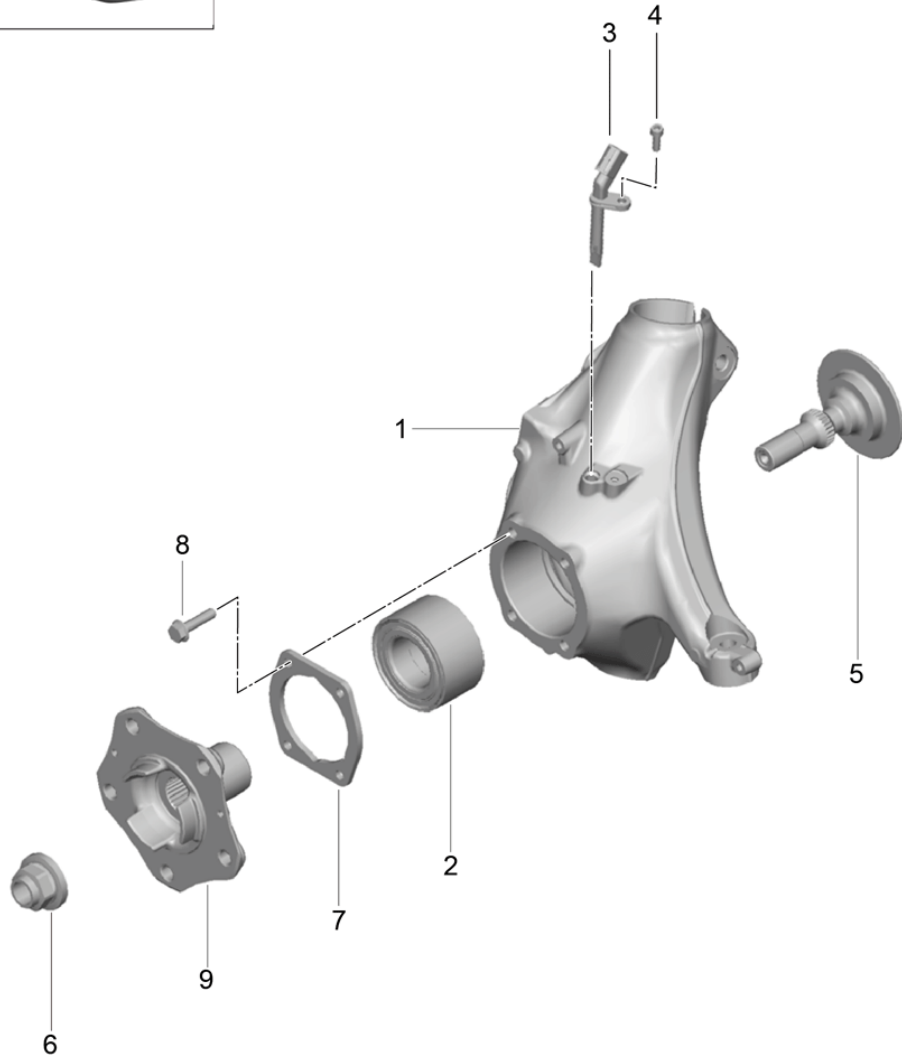

Model: 981C14

Model life 2014>>2016

Model: 981C14

Model life 2014>>2016

Pos	Part Number	Description	Remark	Qty	Model
		Wheel carrier			
		Wheel hub			
1	991 341 157 05	Wheel carrier	left	1	
(1)	991 341 158 05	Wheel carrier	right	1	
2	999 053 054 06	angular ball bearing		2	
3	991 606 407 01	speed sensor		2	
4	900 067 117 04	Socket head bolt		2	
		M 6 x 16			
5	997 341 131 00	retaining bolt		2	
6	999 084 135 01	Hexagon nut		2	
		M 22 X 1,5			
		Discontinued part			
6	999 084 135 02	Hexagon nut		2	
		M 22 X 1,5			
7	986 331 661 20	Cover		2	
8	999 217 042 04	Hexagon bolt		8	
		M 8 X 35			
9	991 341 605 02	Wheel hub		2	
		Discontinued part			
9	991 341 605 03	Wheel hub		2