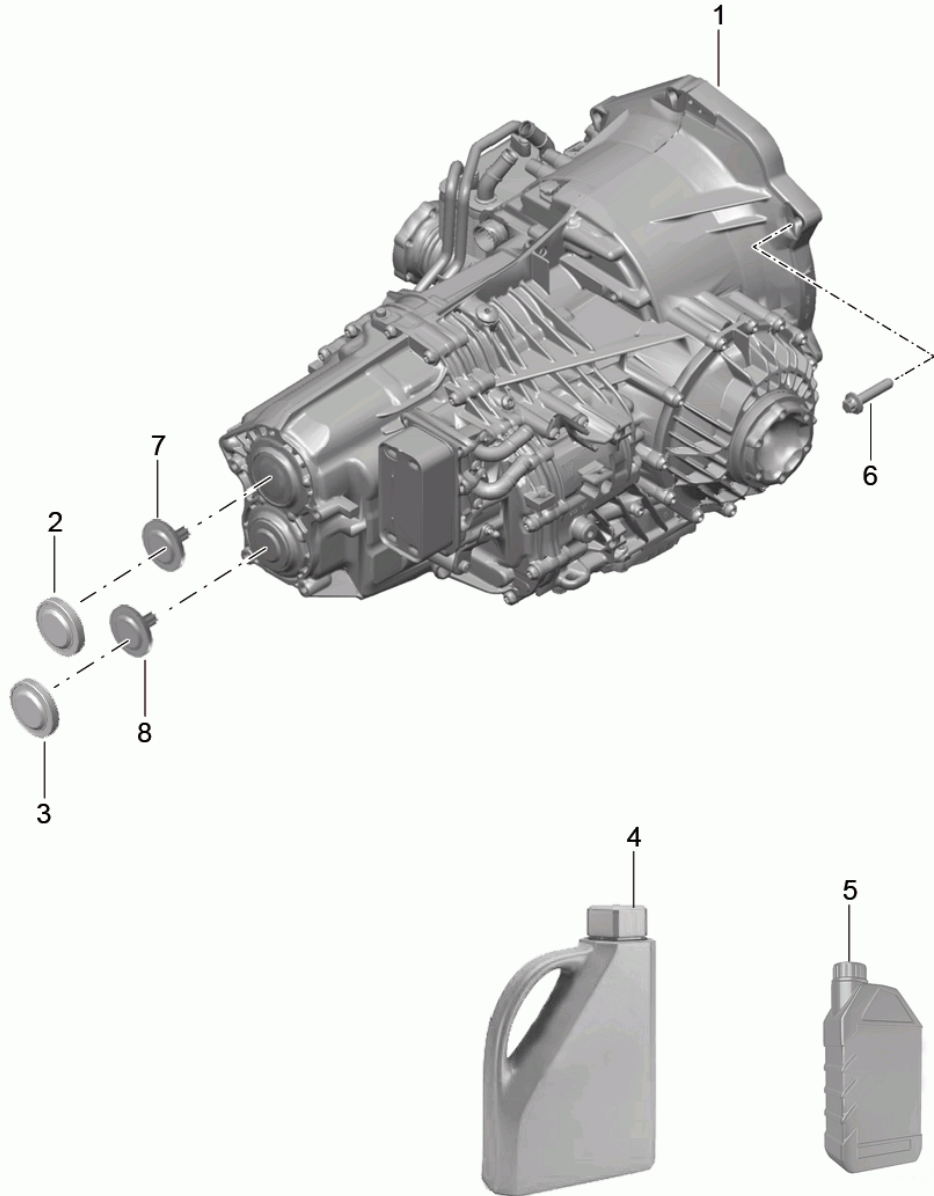

Model: 981C14

Model life 2014>>2016

Model: 981C14

Model life 2014>>2016

Pos	Part Number	Description	Remark	Qty	Model
		- PDK - Gearbox Replacement transmission			CG205, CG225
1	9G2 300 011 05	Gearbox		1	CG205+
1	9G2 300 011 AX	Gearbox		1	PR:219 CG205+
1	9G2 300 021 05	Gearbox		1	PR:219 CG205+
		with: limited slip differential			PR:220
1	9G2 300 021 AX	Gearbox		1	CG205+
		with: limited slip differential			PR:220
1	9G2 300 011 25	Gearbox		1	CG225+
1	9G2 300 011 BX	Gearbox		1	PR:219 CG225+
					PR:219
1	9G2 300 021 25	Gearbox		1	- "CN. " CG225+
		with: limited slip differential			PR:220
1	9G2 300 021 BX	Gearbox		1	CG225+
		with: limited slip differential			PR:220
4	000 043 207 30	Transmission fluid PENTOSIN FFL 3 20 LTR. Container		X	
(4)	000 043 207 29	Transmission fluid PENTOSIN FFL 3 1 LTR. Container		X	
5	000 043 204 20	Transmission fluid 75 W 90 MOBILUBE PTX AUSGLEICHSGETRIEBE 20 LTR. Container		X	
6	999 385 009 01	Hexagon head bolt BM 12 X 1,5 X 55		5	
7	9G2 302 377 00	seal ring End cap		1	
8	9G1 302 375 00	seal ring End cap		1