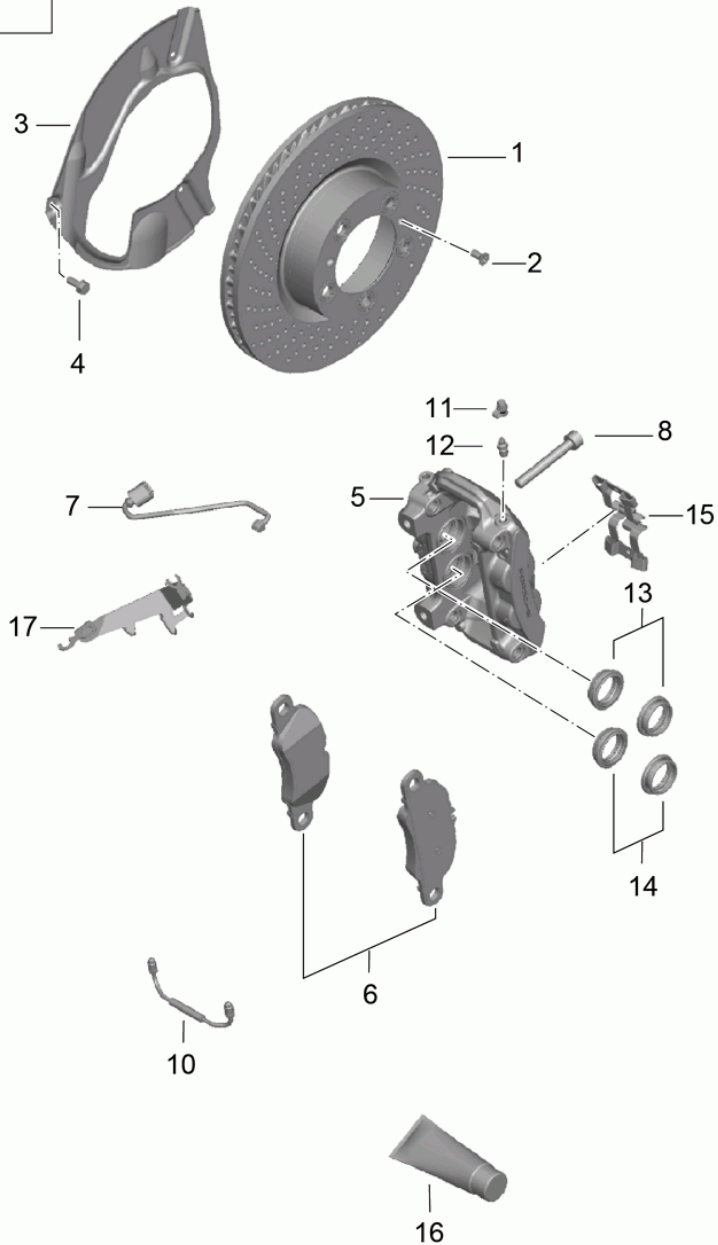

Model: 981C14 Model life 2014>>2016

Pos	Part Number	Description	Remark	Qty	Model
1	7PP 907 275 F	tyre pressure control system Tyre pressure sensor tyre pressure control system		4	PR:482,483 PR:482
(1)	7PP 907 275 G	also use: Tyre pressure sensor tyre pressure control system	955 361 053 00	4	PR:483
2	955 361 053 00	also use: Valve aluminium silver	955 361 053 00	4	
(2)	9P1 601 361 A	Discontinued part Valve tyre pressure control system silver		4	
(2)	9P1 601 361	Valve aluminium Black		4	
3	N 908 729 01	Valve cap for valve unit silver		4	
(3)	WHT 006 913	Valve cap for valve unit Black		4	
4	4D0 601 365	Hexagon socket head bolt, self-locking		4	
5	999 076 081 40	Hexagon plastic collar nut	left front	2	
6	999 507 196 40	Spreader rivet	right front	4	
7	991 618 259 00	Retainer for aerial		1	
8	991 618 104 01	Aerial		1	PR:482
(8)	991 618 103 01	Aerial		1	PR:483
9	7PP 907 283	Sender unit		4	
10	991 606 242 00	Holder for sender unit	right front	1	
11	999 049 033 40	Plastic nut	right	4	

Model: 981C14

Model life 2014>>2016