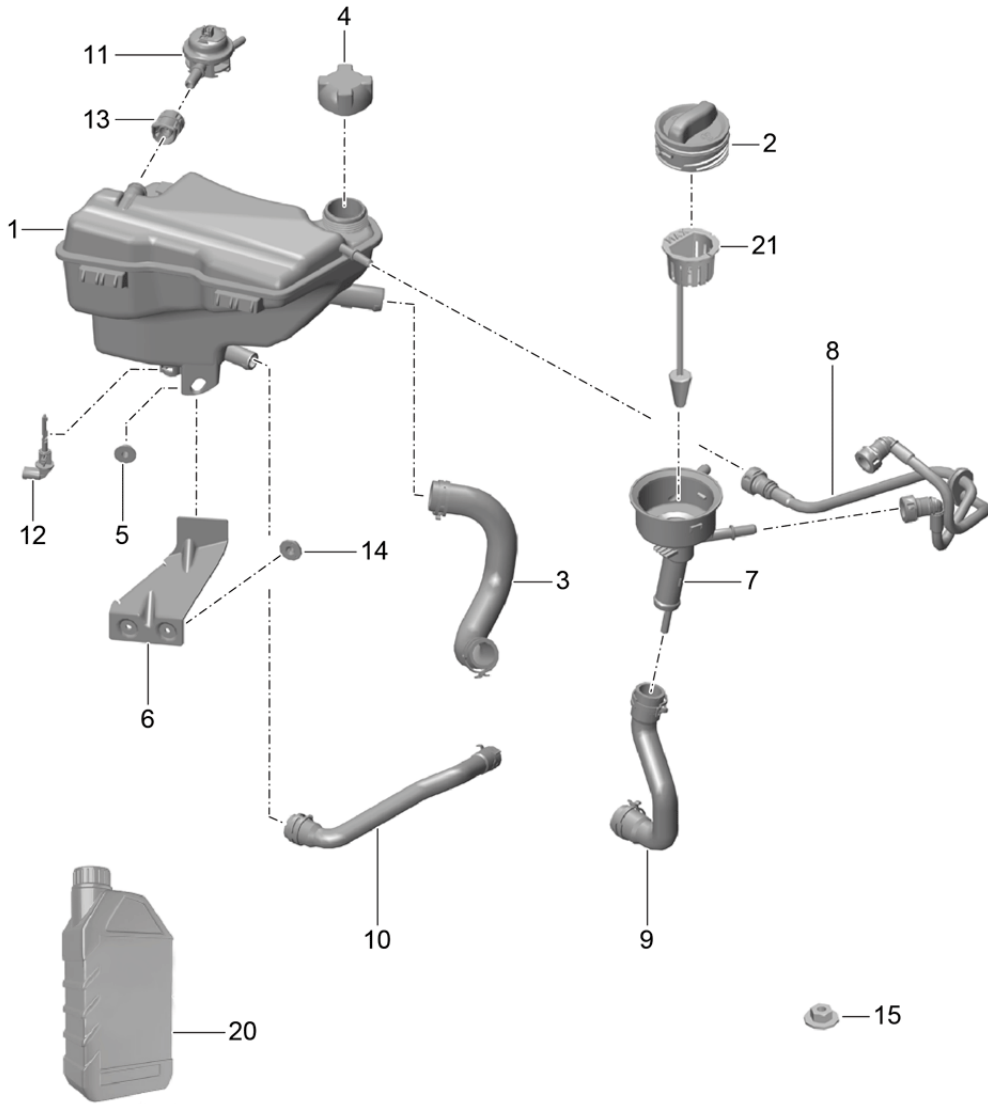

Model: 981C14

Model life 2014>>2016

Pos	Part Number	Description	Remark	Qty	Model
1	991 106 137 02	Radiator	center	1	
2	991 106 237 01	Radiator	center	1	
3	991 106 337 01	Retaining frame		1	
4	991 106 537 01	Sealing frame		1	
5	991 106 538 01	Rubber bush	upper	2	
		Rubber bush	lower	2	
		Discontinued part			
5	991 106 538 02	Rubber bush	lower	2	
6	991 106 638 02	Water hose		1	
7	991 106 639 01	Water hose		1	
8	900 377 010 01	Hexagon nut		2	
		M 6			

Model: 981C14

Model life 2014>>2016