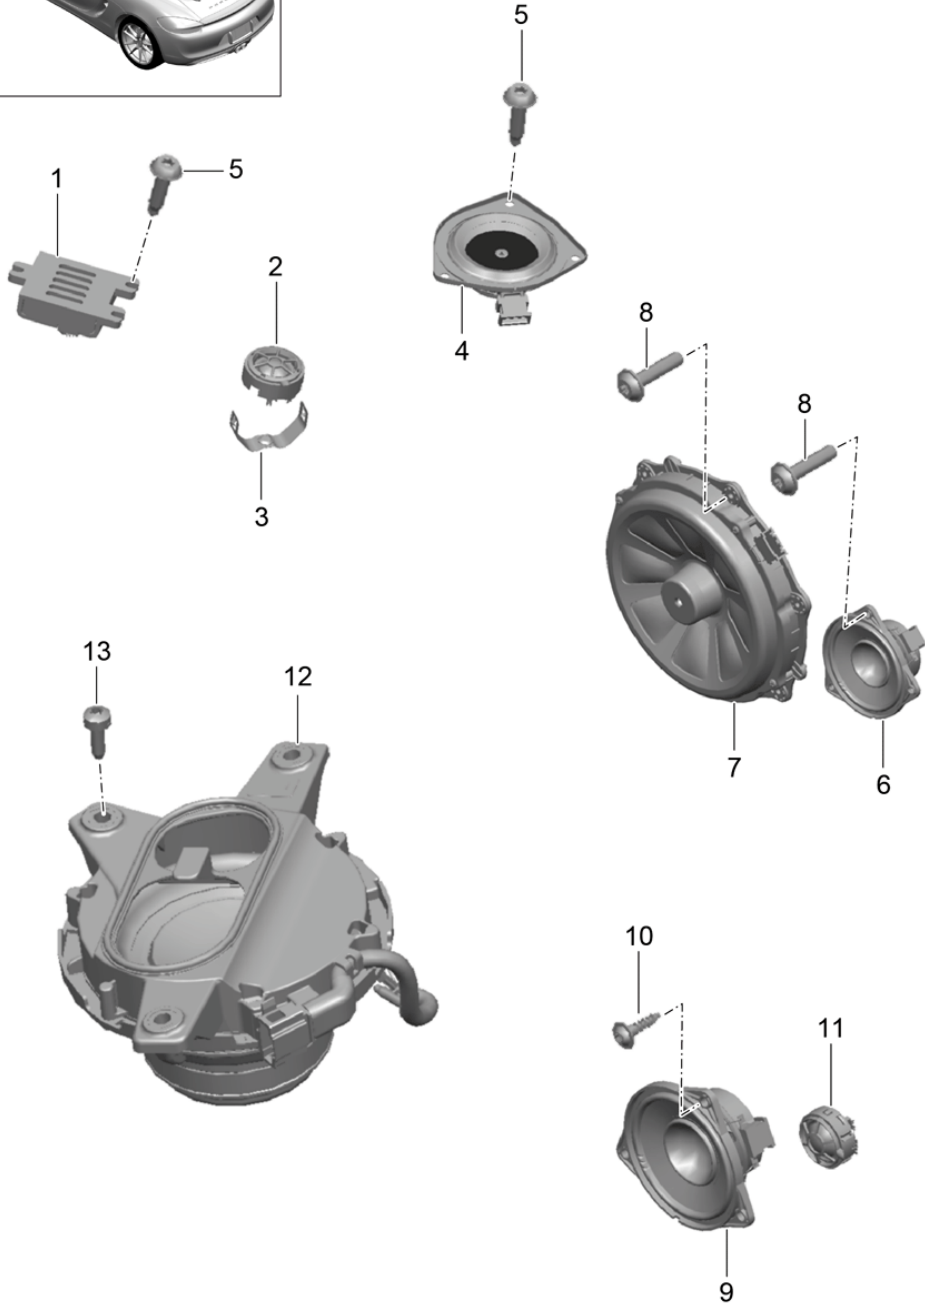

Model: 981C14

Model life 2014>>2016

Model: 981C14 Model life 2014>>2016

Pos	Part Number	Description	Remark	Qty	Model
1	7PP 035 411 E	Loudspeaker Treble speaker dashboard		2	PR:682
2	7PP 035 411 D	Treble speaker dashboard		2	PR:680
(2)	7PP 035 411	Treble speaker dashboard		2	PR:441,490
3	991 552 775 00	Retaining bar Treble speaker		2	PR:441,490, 680
4	7PP 035 828 E	Loudspeaker dashboard	center	1	PR:682
4	7PP 035 828 D	Loudspeaker dashboard	center	1	PR:680
(4)	7PP 035 828 C	Loudspeaker dashboard	center	1	PR:490
5	999 073 498 01	fillister hd. bolt M 5 X 20		7	
6	7PP 035 415 G	Mid tone speaker Door		2	PR:682
6	7PP 035 415 F	Mid tone speaker Door		2	PR:680
(6)	7PP 035 415 E	Mid tone speaker Door		2	PR:490
7	7PP 035 454 H	Bass loudspeaker Door		2	PR:682
7	7PP 035 454 E	Bass loudspeaker Door		2	PR:680
(7)	7PP 035 454 P	Bass loudspeaker Door		2	
(7)	7PP 035 454 J	Bass loudspeaker Door		2	PR:490,-IY2
(7)	7PP 035 454 L	D >> - MJ 2014 Bass loudspeaker Door		2	PR:490,IY2
(7)	970 645 551 02	D - MJ 2014>> Bass loudspeaker Door		2	PR:441
8	999 919 209 09	fillister hd. bolt 5,0 X 22,0		12	
9	7PP 035 415 G	Mid tone speaker	rear	2	PR:682
9	7PP 035 415 F	Mid tone speaker	rear	2	PR:680
9	7PP 035 415 E	Mid tone speaker	rear	2	PR:490
10	999 919 250 01	Oval-head screw 4,0 X 16,0		6	PR:490,680, 682
11	7PP 035 412 A	Treble speaker		2	PR:682
12	991 645 575 00	Subwoofer	lhd	1	PR:098,682
12	991 645 565 00	Subwoofer	lhd	1	PR:098,680
(12)	991 645 576 00	Subwoofer	rhhd	1	PR:099,682
(12)	991 645 566 00	Subwoofer	rhhd	1	PR:099,680
13	999 073 382 01	Bolt with washer M 6 X 20		3	PR:680,682