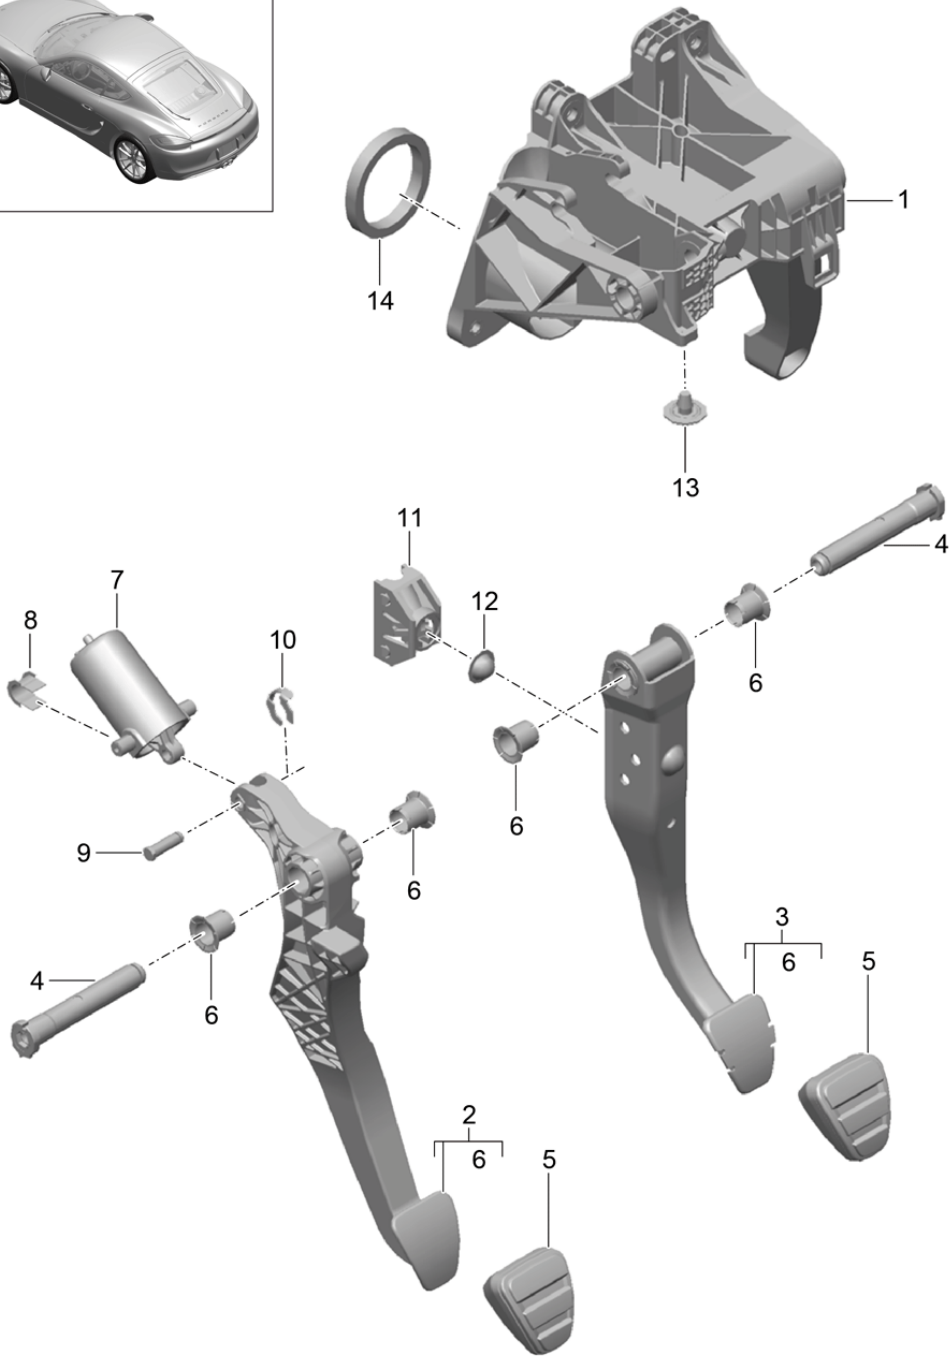

Model: 981C14

Model life 2014>>2016