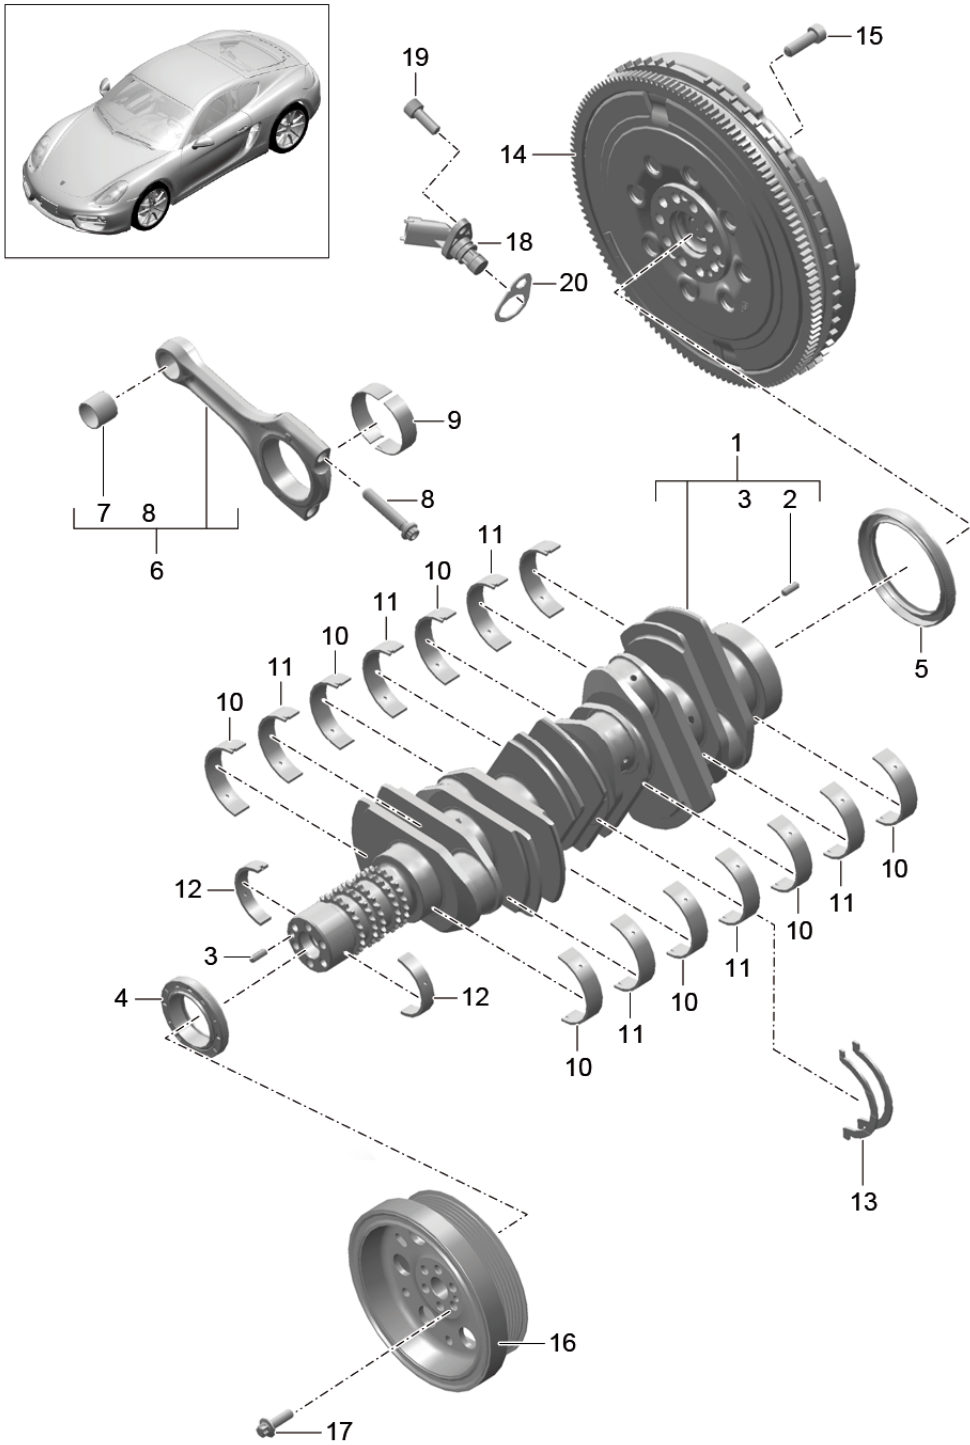

Model: 981C14

Model life 2014>>2016

Model: 981C14

Model life 2014>>2016

Pos	Part Number	Description	Remark	Qty	Model
1	9A1 102 077 20	Crankshaft Crankshaft HUB 77,5		1	A123
(1)	9A1 102 072 00	Crankshaft HUB 72,5		1	A122
2	900 095 031 00	Spring pin 6,0 X 16,0		1	
3	900 302 016 00	Cylinder pin 6,0 X 16,0		1	
4	9A1 101 222 02	Shaft oil seal 52,5 X 9		1	
5	997 101 212 01	Shaft oil seal 85 X 105 X 11		1	
6	9A1 103 914 02	Connecting rod Set comprising: Connecting rods		1	
7	9A1 103 122 02	bush - connecting rod D = 22		6	
8	9A1 103 115 02	bolt - connecting rod M 10 X 1,25 X 51		6	
9	9A1 103 053 00	connecting rod bearing shell Identification: >> >> red		12	
(9)	9A1 103 053 01	connecting rod bearing shell Identification: >> >> yellow		12	
(9)	9A1 103 053 02	connecting rod bearing shell Identification: >> >> blue		12	
10	9A1 101 064 00	crankshaft bearing Identification: >> >> red		8	
(10)	9A1 101 064 01	crankshaft bearing Identification: >> >> yellow		8	
(10)	9A1 101 064 02	crankshaft bearing Identification: >> >> blue		8	
11	9A1 101 063 00	crankshaft bearing with: Partial-groove Identification: >> >> red		6	
(11)	9A1 101 063 01	crankshaft bearing with: Partial-groove Identification: >> >> yellow		6	
(11)	9A1 101 063 02	crankshaft bearing with: Partial-groove Identification: >> >> blue		6	
12	9A1 101 052 00	crankshaft bearing Identification: >> >> red		2	
(12)	9A1 101 052 01	crankshaft bearing Identification: >> >> yellow		2	
(12)	9A1 101 052 02	crankshaft bearing Identification: >> >> blue		2