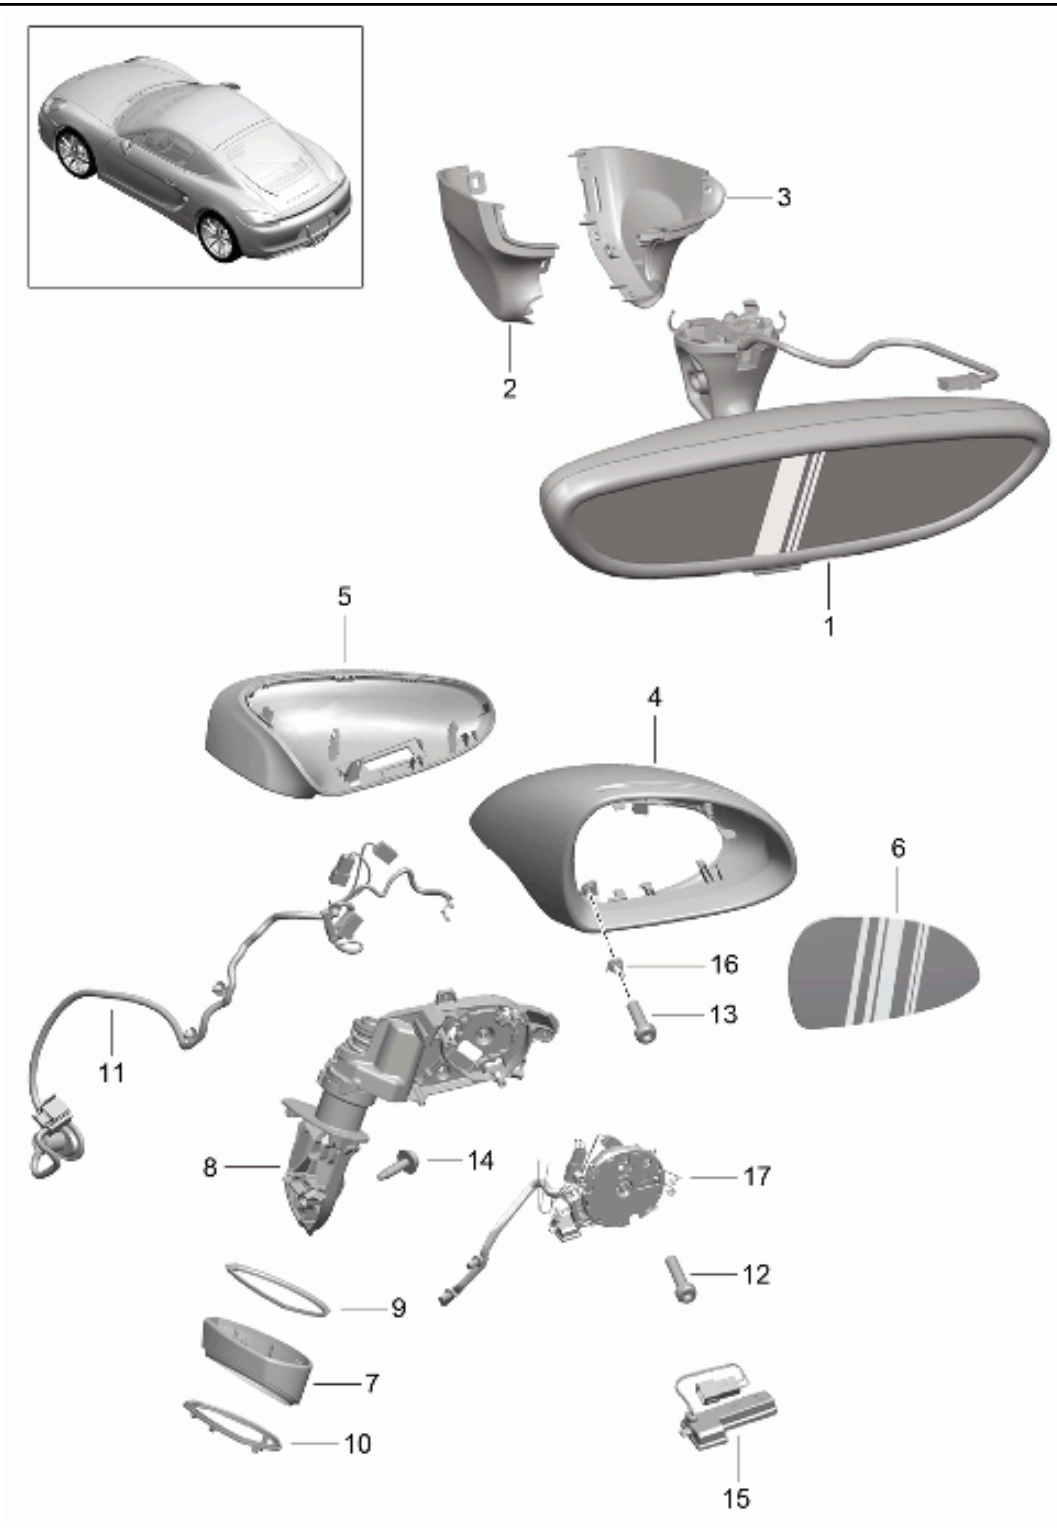

Model: 981C14

Model life 2014>>2016