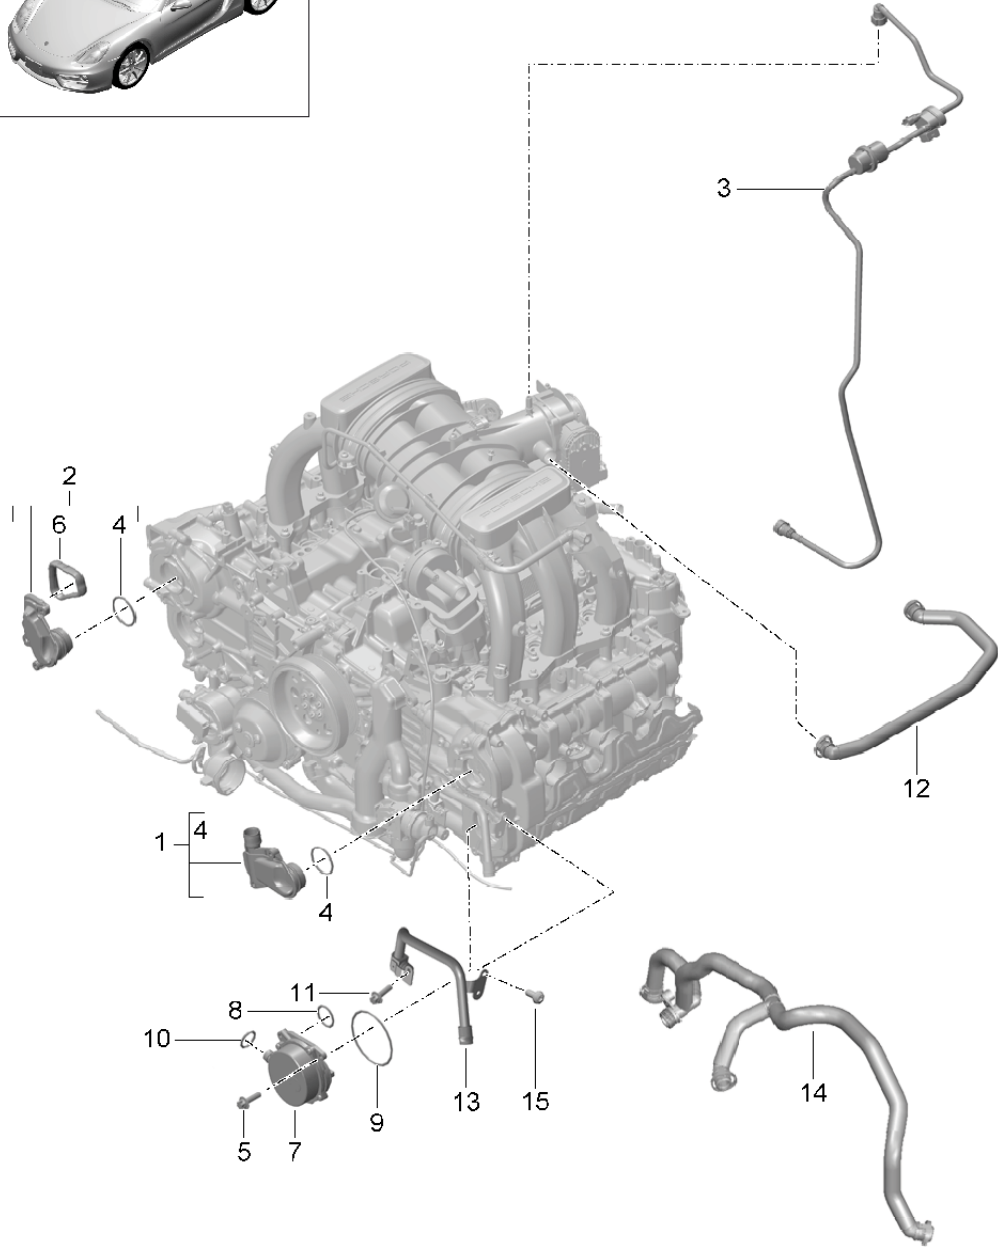

Model: 981C14

Model life 2014>>2016

Model: 981C14

Model life 2014>>2016

Pos	Part Number	Description	Remark	Qty	Model
1	9A1 105 038 00	Crankcase housing Bleeding Tank ventilation Vacuum pump Cover		1	
2	9A1 105 039 00	Crankcase housing Bleeding Cyl. 4 - 6 Cover		1	
3	9A1 110 093 21	Crankcase housing Bleeding Cyl. 1 - 3 Breather line (complete)		1	
4	999 707 636 40	O-ring 44,0 X 3,5N		2	
5	900 385 019 01	Torx screw BM 6 X 20		9	
6	9A1 105 339 00	Seal for Cover		1	
7	9A1 110 090 05	Crankcase housing Vacuum pump for brake servo Discontinued part		1	
7	9A1 110 090 06	Vacuum pump for brake servo		1	
8	999 701 504 40	O-ring 10,0 X 2,5		1	
9	999 701 505 40	O-ring 54,0 X 2,5		1	
10	999 701 789 40	O-ring 12,0 X 2,0		2	
11	900 385 041 01	Torx screw M 6 X 12		1	
12	9A1 107 520 20	Breather line Crankcase housing		1	
13	9A1 110 065 20	Vacuum line Discontinued part		1	
13	9A1 110 065 21	Vacuum line		1	
14	9A1 107 515 01	Breather line Crankcase housing		1	
15	999 073 601 01	flat round head bolt M 6 X 14		1