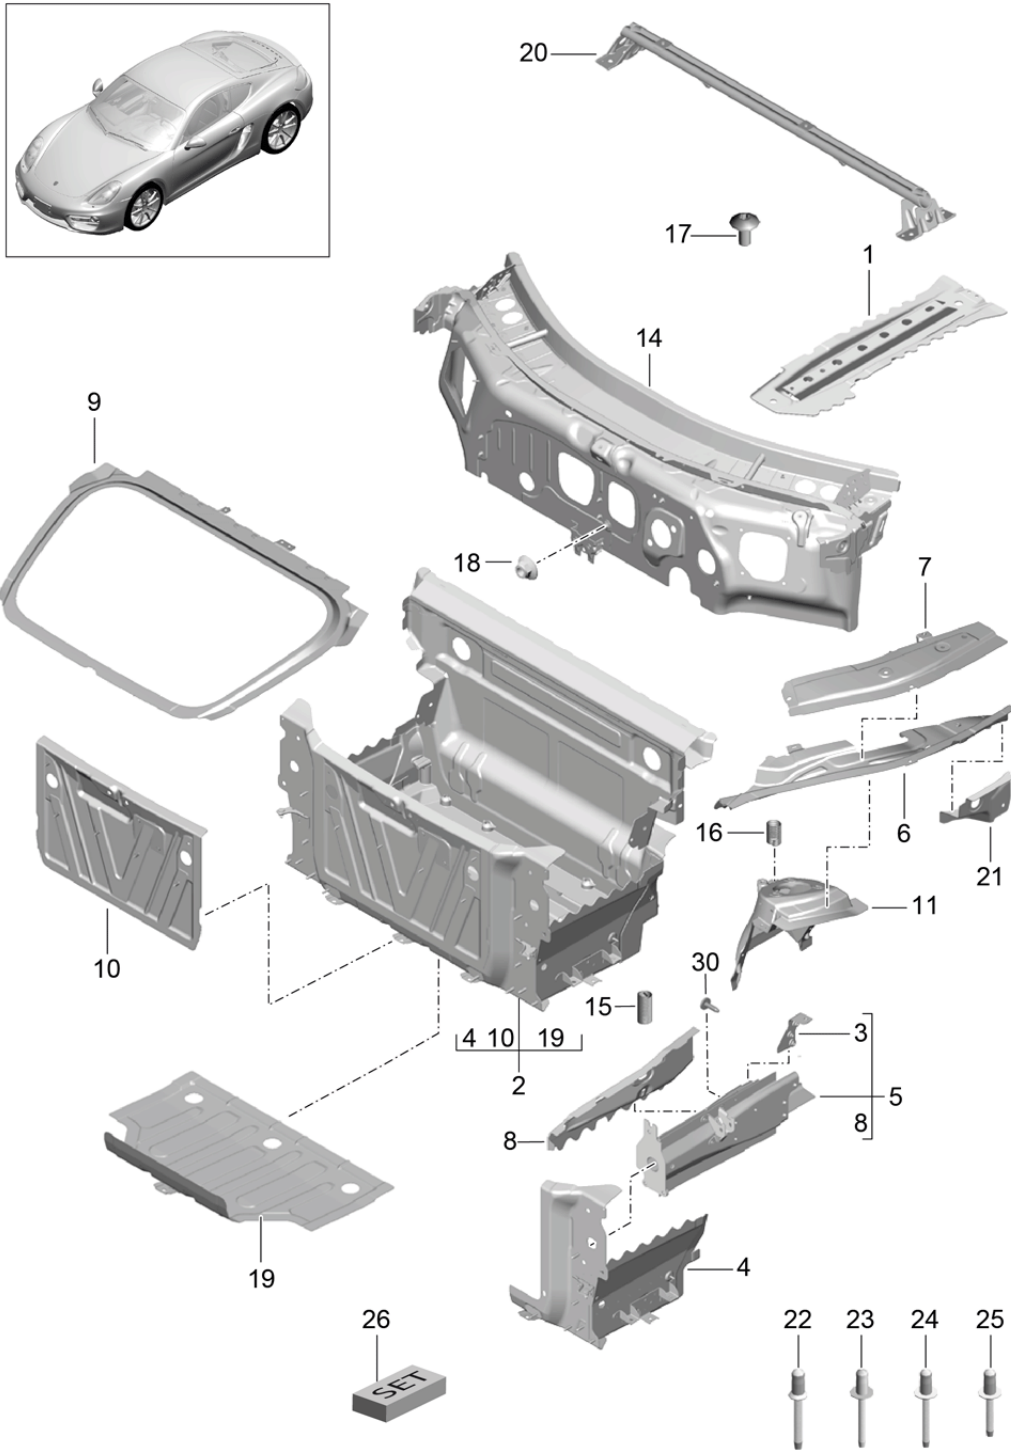

Model: 981C14

Model life 2014>>2016

Model: 981C14 Model life 2014>>2016

Pos	Part Number	Description	Remark	Qty	Model
1	991 501 125 00	Front end Individual parts Cross panel	left rear	1	
1	991 501 125 00 GRV 991 501 126 00	primed Cross panel	right rear	1	
2	991 501 126 00 GRV 991 501 201 00	primed Luggage compartment liner		1	
3	991 501 201 00 GRV 991 501 909 00	primed Adapter Carrier	left inner	1	
(3)	991 501 909 00 GRV 991 501 910 00	primed Adapter Carrier	right inner	1	
4	991 501 910 00 GRV 991 501 911 00	primed Side part Luggage compartment	left	1	
(4)	991 501 911 00 GRV 991 501 912 00	primed Side part Luggage compartment	right	1	
5	991 501 912 00 GRV 991 501 913 01	primed Carrier Sub-part	left	1	
(5)	991 501 913 01 GRV 991 501 914 01	primed workshop manual Attention Carrier Sub-part	right	1	
6	991 501 914 01 GRV 991 501 387 00	primed workshop manual Attention Side member	left upper outer	1	
(6)	991 501 387 00 GRV 991 501 388 00	primed Side member	right upper outer	1	
7	991 501 388 00 GRV 991 501 397 00	primed Side member	left upper	1	
(7)	991 501 397 00 GRV 991 501 398 00	primed Side member	right upper	1	
8	991 501 398 00 GRV 991 501 535 00	primed Side plate for wheel arch	left	1	
(8)	991 501 535 00 GRV 991 501 536 00	primed Side plate for wheel arch	right	1	
9	991 501 536 00 GRV 991 501 231 01	primed Sealing frame Luggage compartment		1	
10	991 501 231 01 GRV 991 501 431 00	primed Cross panel Of		1	
11	991 501 431 00 GRV 991 501 477 00	primed Suspension strut mounting	left	1	
(11)	991 501 477 00 GRV 991 501 478 00	primed Suspension strut mounting	right	1	
14	991 501 478 00 GRV 991 502 331 00	primed Firewall	upper	1	
15	991 502 331 00 GRV 999 504 266 01	primed threaded insert		X