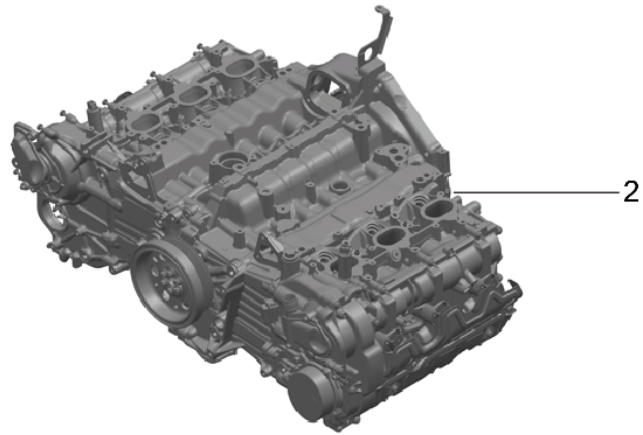

Model: 981C14

Model life 2014>>2016

Model: 981C14 Model life 2014>>2016

Pos	Part Number	Description	Remark	Qty	Model
		Replacement engine without: Clutch plate - PDK - Gearbox without: flywheel Manual gearbox with: Compressor Air conditioning			
1	9A1 100 922 04	Replacement engine		1	A122+ PR:-145
1	9A1 100 922 DX	D - MJ 2014>> - MJ 2014 Replacement engine		1	A122+ PR:-145
1	9A1 100 922 05	D - MJ 2014>> - MJ 2014 Replacement engine		1	A122+ PR:145
1	9A1 100 922 EX	D - MJ 2014>> - MJ 2014 Replacement engine		1	A122+ PR:145
1	9A1 100 923 04	D - MJ 2014>> - MJ 2014 Replacement engine		1	A123+ PR:-145
1	9A1 100 923 DX	D - MJ 2014>> - MJ 2014 Replacement engine		1	A123+ PR:-145
1	9A1 100 923 05	D - MJ 2014>> - MJ 2014 Replacement engine		1	A123+ PR:145
1	9A1 100 923 EX	D - MJ 2014>> - MJ 2014 Replacement engine		1	A123+ PR:145
1	9A1 100 922 06	D - MJ 2014>> - MJ 2014 Replacement engine		1	A122+ PR:-145
1	9A1 100 922 FX	D - MJ 2015>> - MJ 2015 Discontinued part Replacement engine		1	A122+ PR:-145
1	9A1 100 922 07	D - MJ 2015>> - MJ 2015 Discontinued part Replacement engine		1	A122+ PR:145
1	9A1 100 922 GX	D - MJ 2015>> - MJ 2015 Discontinued part Replacement engine		1	A122+ PR:145
1	9A1 100 923 06	D - MJ 2015>> - MJ 2015 Discontinued part Replacement engine		1	A123+ PR:-145
1	9A1 100 923 FX	D - MJ 2015>> - MJ 2015 Replacement engine		1	A123+ PR:-145
1	9A1 100 923 07	D - MJ 2015>> - MJ 2015 Replacement engine		1	A123+ PR:145
1	9A1 100 923 GX	D - MJ 2015>> - MJ 2015 Replacement engine		1	A123+ PR:145
		D - MJ 2015>> - MJ 2015			