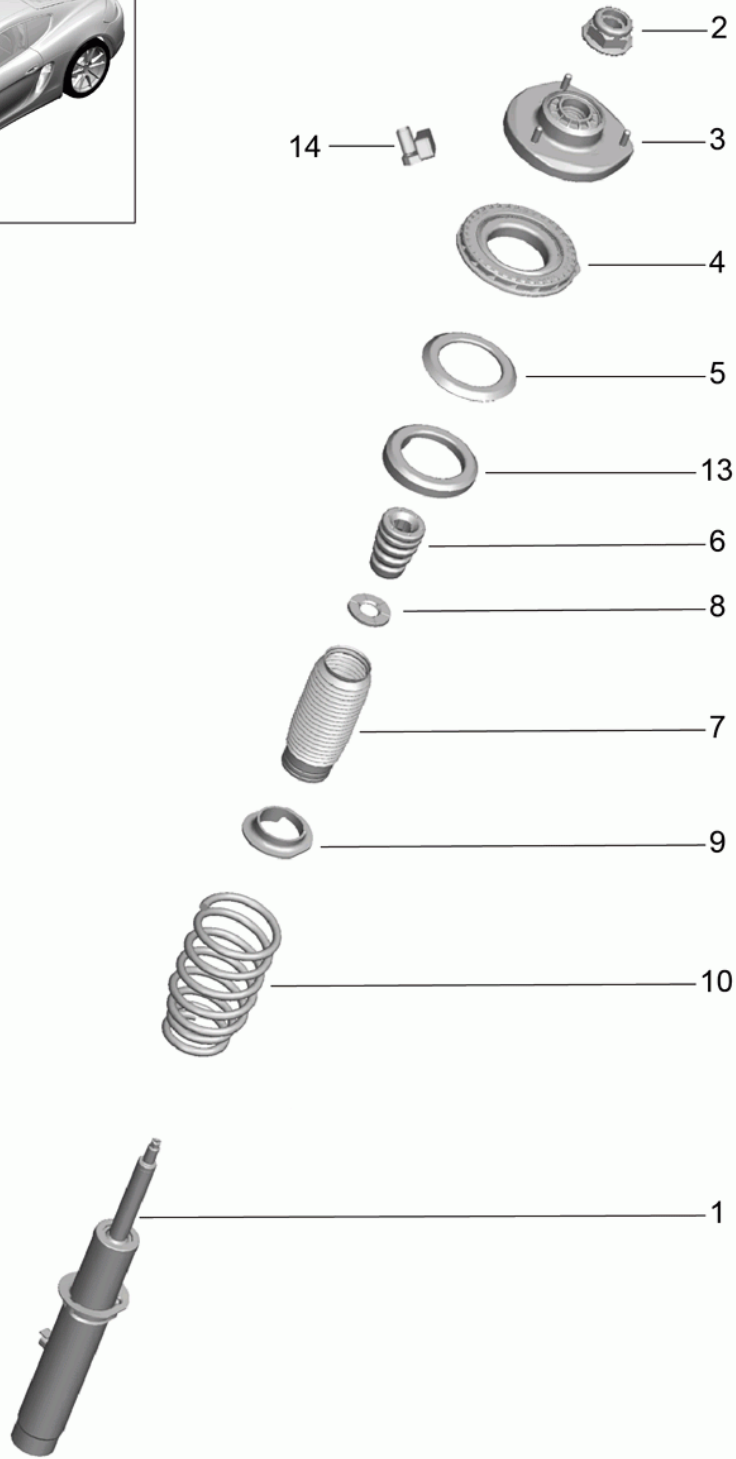

Model: 981C14

Model life 2014>>2016

Pos	Part Number	Description	Remark	Qty	Model
		Wheel carrier			
		Wheel hub			
1	991 341 157 05	Wheel carrier	left	1	
(1)	991 341 158 05	Wheel carrier	right	1	
2	999 053 054 06	angular ball bearing		2	
3	991 606 407 01	speed sensor		2	
4	900 067 117 04	Socket head bolt		2	
		M 6 x 16			
5	997 341 131 00	retaining bolt		2	
6	999 084 135 01	Hexagon nut		2	
		M 22 X 1,5			
		Discontinued part			
6	999 084 135 02	Hexagon nut		2	
		M 22 X 1,5			
7	986 331 661 20	Cover		2	
8	999 217 042 04	Hexagon bolt		8	
		M 8 X 35			
9	991 341 605 02	Wheel hub		2	
		Discontinued part			
9	991 341 605 03	Wheel hub		2	

Model: 981C14

Model life 2014>>2016