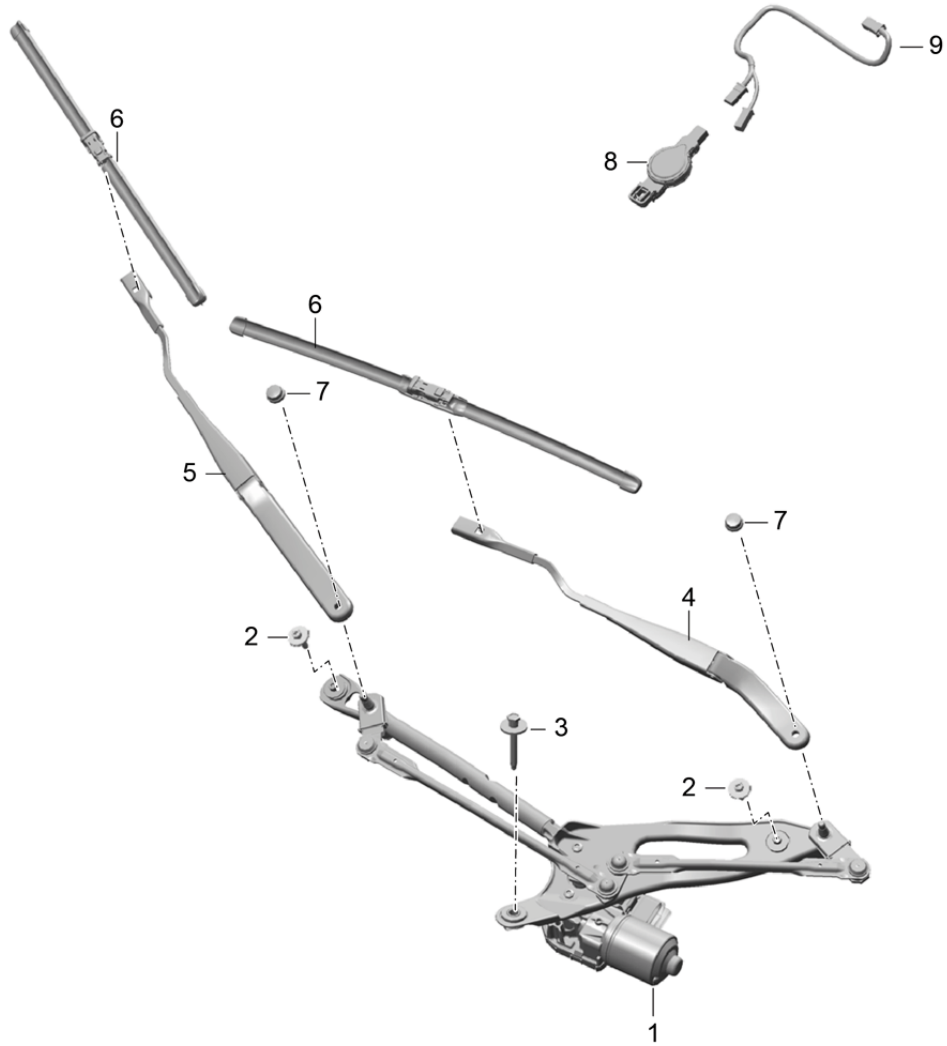

Model: 981C14

Model life 2014>>2016

Model: 981C14 Model life 2014>>2016

Pos	Part Number	Description	Remark	Qty	Model
1	991 628 035 05	Windscreen wiper system, compl Rain sensor Wiper motor with:	lhd	1	PR:098
1	991 628 036 05	Crank drive Wiper motor with:	rhd	1	PR:099
2	900 387 017 02	Crank drive Bolt with washer M 6 X 25 SC		2	
3	999 141 302 02	Bolt with washer M 8 X 60		1	
4	991 628 121 01	Wiper arm (drivers side)	lhd	1	PR:098
(4)	991 628 131 02	Wiper arm (passenger side)	rhd	1	PR:099
5	991 628 122 02	Wiper arm (passenger side)	lhd	1	PR:098
(5)	991 628 132 01	Wiper arm (drivers side)	rhd	1	PR:099
6	991 628 901 00	1 set: wiper blades (drivers side) (passenger side)	front LHD	1	PR:098
(6)	991 628 903 00	1 set: wiper blades (drivers side) (passenger side)	front RHD	1	PR:099
7	991 628 305 00	cap for wiper arm		2	
(7)	N 106 092 04	Hexagon collar nut Mount Wiper arm		2	
8	991 615 108 01	Rain sensor		1	
-	4E0 955 609	Gel foil for rain sensor (self-adhesive)		1	
9	991 612 691 00	Rain sensor Wire set		1	PR:-631, -632,-852
-	981 610 119 00	Rain sensor Bracket Wire set Rain sensor		1