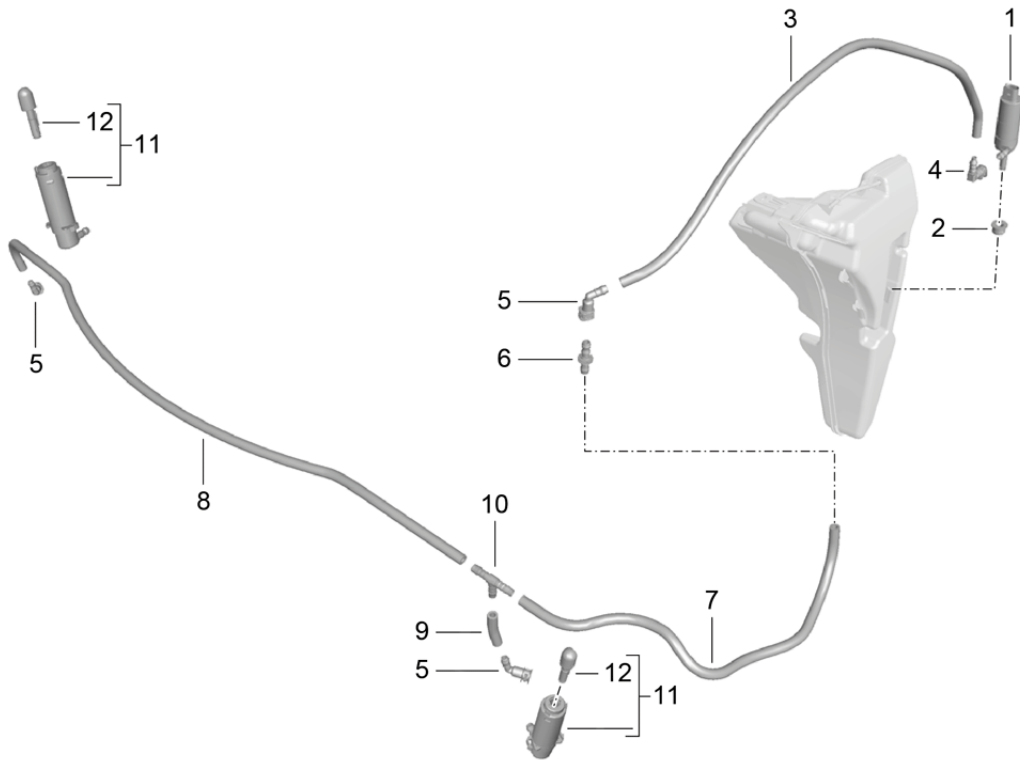

Model: 981C14

Model life 2014>>2016

Model: 981C14

Model life 2014>>2016

Pos	Part Number	Description	Remark	Qty	Model
1	958 624 502 00	Headlight washer system Pump for headlight- washer system		1	PR:288 PR:288
2	431 955 465 A	Seal		1	PR:288
-	000 043 204 79	Hose 8 X 3		*	PR:288
3			shorten to: 905 MM	1	
4	8E0 955 665	Elbow fitting		1	PR:288
5	997 628 205 00	Coupling		3	PR:288
6	991 628 208 01	Hose connector		1	PR:288
-	000 043 204 79	Hose 8 X 3		*	PR:288
7			shorten to: 600 MM	1	
8			shorten to: 1340 MM	1	
9			shorten to: 75 MM	1	
10	113 955 975 B	t-piece		1	PR:288
11	997 628 163 01	jet chromed		2	PR:-011
(11)	991 628 167 00	Nozzle head jet Matt black	with:	2	PR:011
12	997 628 263 00	Nozzle head Nozzle head chromed		2	PR:-011
(12)	991 628 265 00	Nozzle head Matt black	with:	2	PR:011
13	999 507 164 01	Cable fastener		7	PR:288
-	997 628 981 02	Cap primed for POS 11 + 12		2	PR:288, XUB