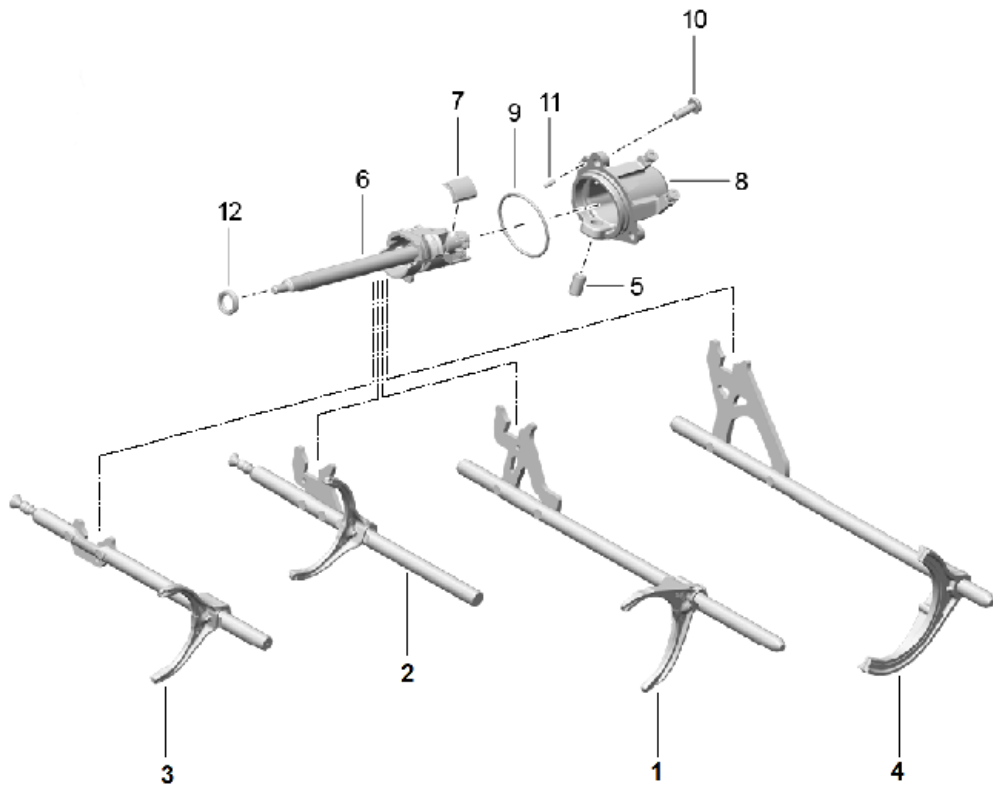

Model: 981C14

Model life 2014>>2016

P40302015 06 - 18

Model: 981C14

Model life 2014>>2016

Pos	Part Number	Description	Remark	Qty	Model
		Manual gearbox heat exchanger oil pipe Water pipe			G8100, G8120
1	981 307 017 00	heat exchanger		1	
2	981 307 821 00	flat round head bolt		3	
3	981 307 401 00	Bracket		1	
		Disc valve			
4	991 307 573 00	Disc valve		1	
5	900 385 041 01	Torx screw M 6 X 12		1	
6	9G1 307 673 00	Molded hose		1	
7	981 307 077 00	Water hose Coolant Return line		1	
8	981 307 074 00	Water hose Coolant Supply		1	
9	981 307 075 00	Water hose Coolant Supply		1	
-	000 043 205 01	Pipe 4,0 X 1,0 modify in workshop Shorten		*	
10		Vacuum line L = 400 mm		1	
11	928 574 717 06	Molded hose Discontinued part		1	
11	928 574 717 07	Molded hose No longer use the part here		1	
11	9P1 129 487	Molded hose		1	
12	999 507 872 40	Bracket		1	
13	999 512 589 09	Hose clamp 25 X 12		1	
14	999 239 040 40	Connecting piece 3,5 X 2,0 X 28		1	
(14)	928 573 727 05	Distributor		1	PR: XLF
15	N 910 682 01	Hexagon socket flat head bolt M 4 X 10		1	
16	7PP 906 270	Change-over valve		1	
17	981 307 053 00	Line		1	
18	981 307 853 00	O-ring		2	
19	N 910 597 01	sealing plug		2	
20	981 307 023 00	oil pump		1	
21	981 307 815 00	Clip		1	
22	981 307 825 00	Bracket		1	
23	981 307 850 00	flat round head bolt		3