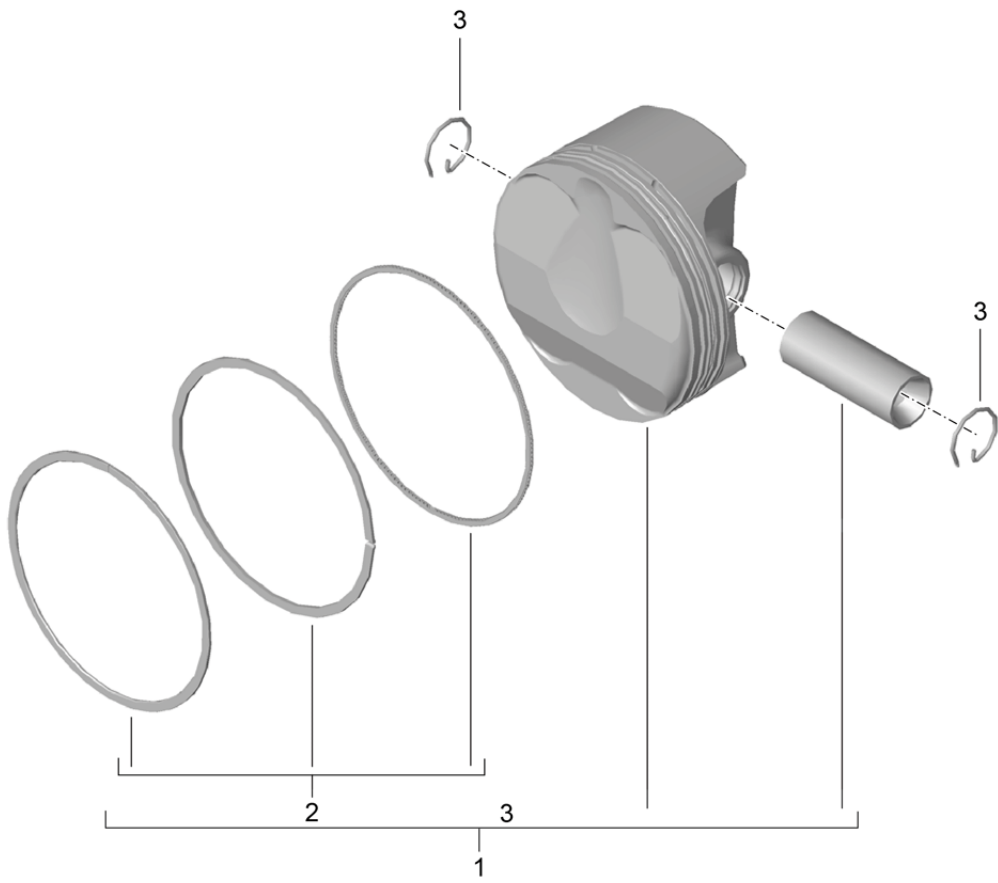

Model: 981C14 Model life 2014>>2016

Pos	Part Number	Description	Remark	Qty	Model
13	996 101 132 00	thrust washer D = 63		2	
14	981 114 012 10	Dual-mass flywheel		1	PR:480
(14)	981 114 020 00	Dual-mass flywheel		1	PR:250
15	N 906 651 01	Socket head bolt with inner multipoint head		10	
16	9A1 102 146 02	pulley		1	
		with:			
		vibration damper			
17	900 385 127 01	Hexagon head bolt M 8 X 25		6	
18	991 606 112 00	speed sensor		1	
		also use:	991 606 912 00	1	
18	991 606 112 02	speed sensor		1	
		also use:	991 606 912 00	1	
19	N 105 464 03	Hexagon socket head bolt M 6 X 16		1	
20	991 606 912 00	Shim speed sensor		1	

Model: 981C14

Model life 2014>>2016