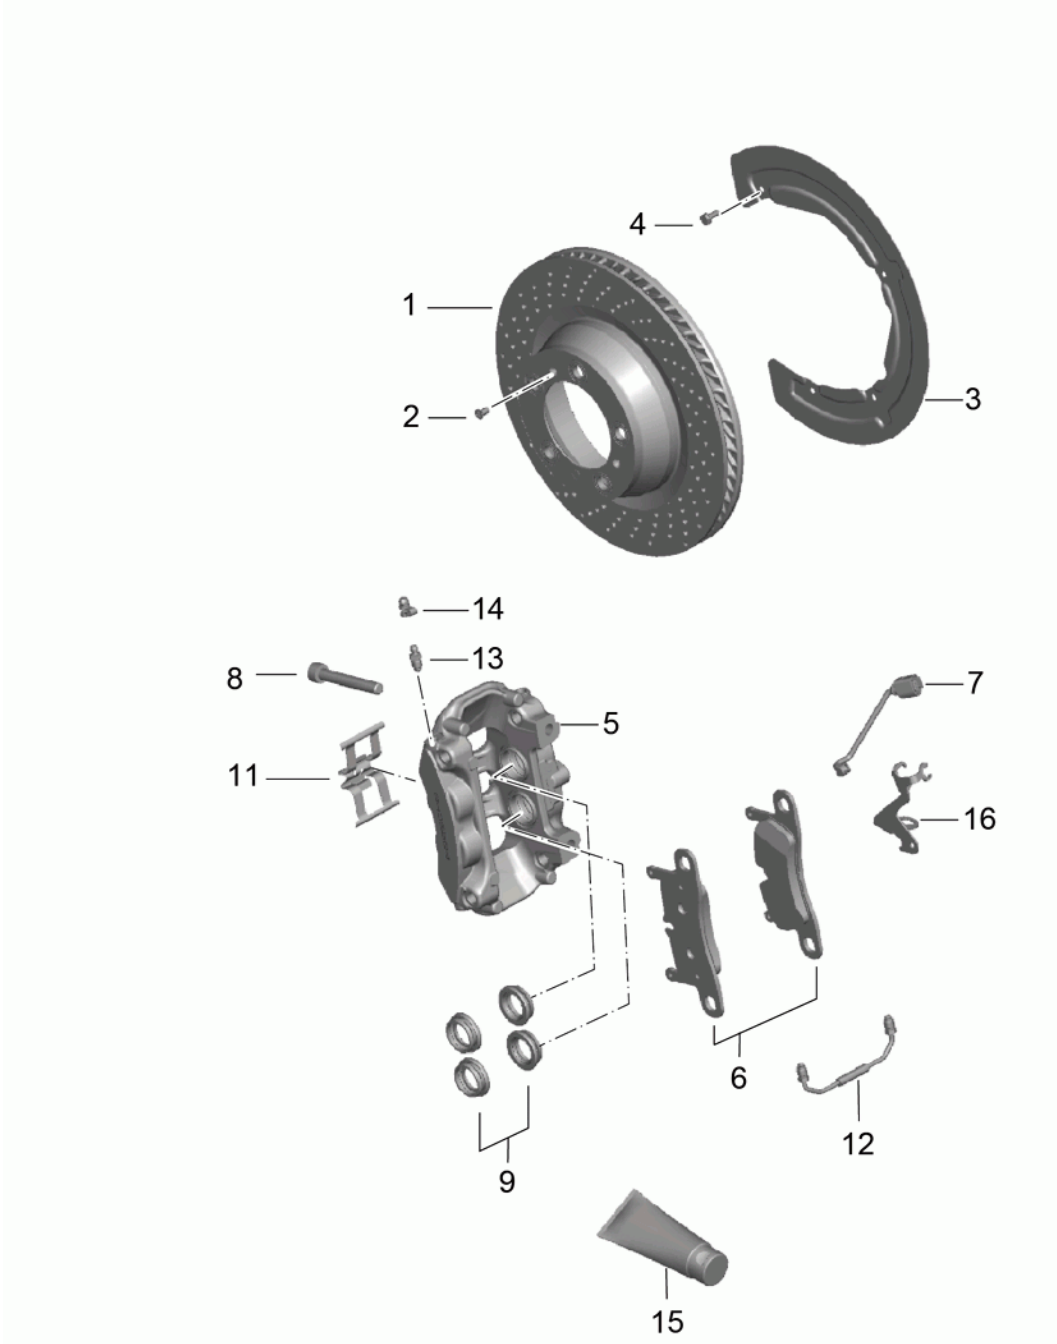

Model: 981C14

Model life 2014>>2016