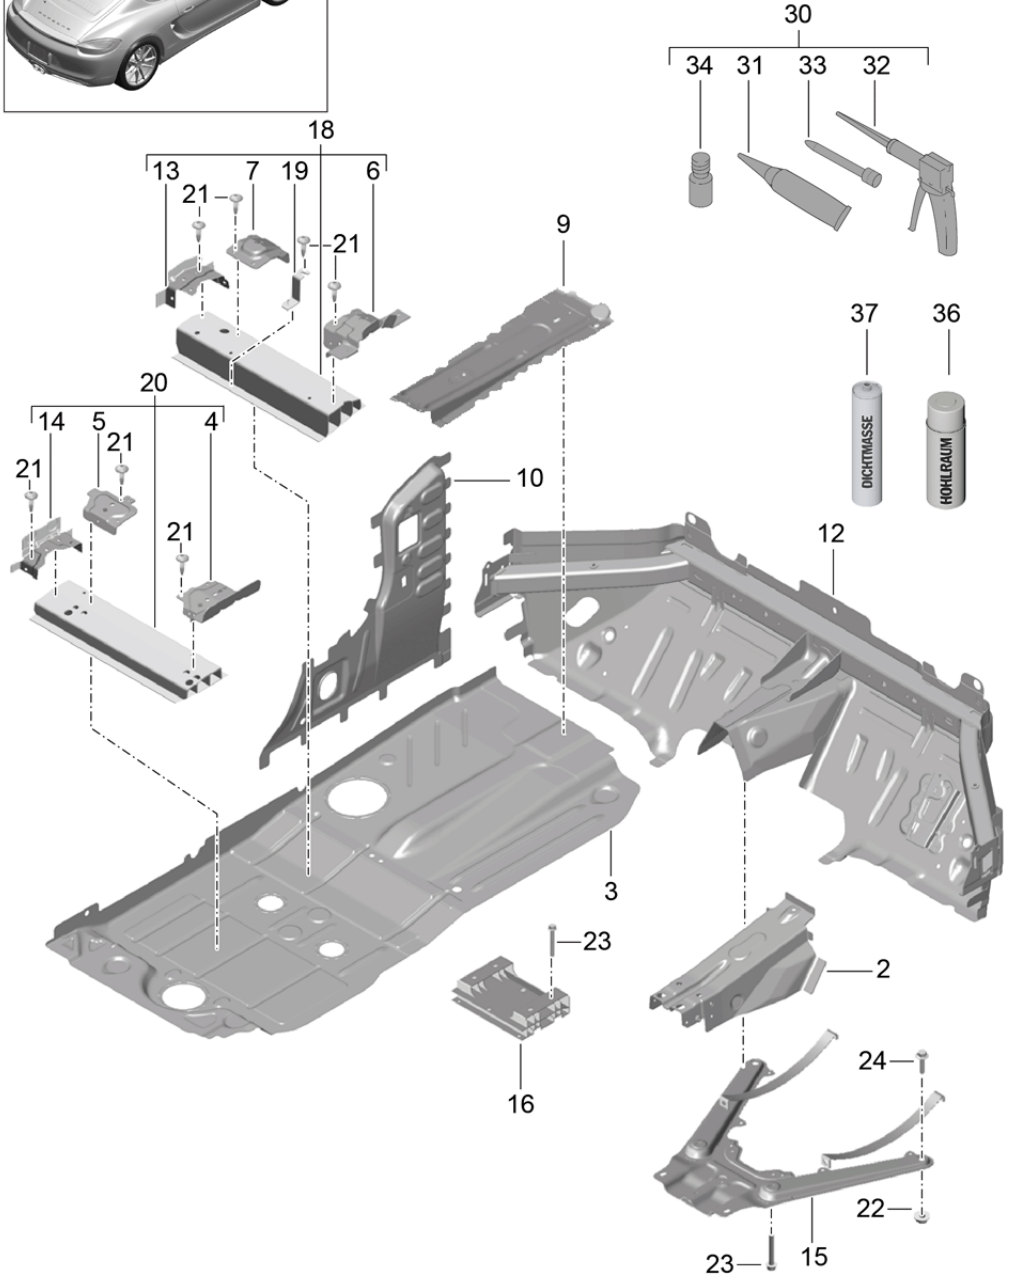

Model: 981C14

Model life 2014>>2016

Model: 981C14 Model life 2014>>2016

Pos	Part Number	Description	Remark	Qty	Model
2	991 501 309 00 991 501 309 00 GRV	Floor Support primed	center front	1	
3	991 501 251 03 991 501 251 03 GRV	Floor primed	also use: 000 043 206 30 left outer	1	
(3)	991 501 252 03 991 501 252 03 GRV	Floor primed	also use: 000 043 206 30 right outer	1	
4	991 501 645 00 991 501 645 00 GRV	Reinforcement Seat support primed	also use: 000 043 206 30 left rear, inner	1	
(4)	991 501 646 00 991 501 646 00 GRV	Reinforcement Seat support primed	right rear, inner	1	
5	991 501 581 00 991 501 581 00 GRV	Reinforcement Seat support primed	left rear outer	1	
(5)	991 501 582 00 991 501 582 00 GRV	Reinforcement Seat support primed	right rear outer	1	
6	991 501 687 00 991 501 687 00 GRV	Reinforcement Seat support primed	left rear, inner	1	
(6)	991 501 688 00 991 501 688 00 GRV	Reinforcement Seat support primed	right rear, inner	1	
7	991 501 583 00 991 501 583 00 GRV	Reinforcement Seat support primed	front outer	2	
9	991 501 297 00 991 501 297 00 GRV	Connecting piece primed	left	1	
9	991 501 298 00 991 501 298 00 GRV	Connecting piece primed	also use: 000 043 206 30 right	1	
10	991 502 639 00 991 502 639 00 GRV	Web plate A-pillar primed	also use: 000 043 206 30 left	1	
(10)	991 502 640 00 991 502 640 00 GRV	Web plate A-pillar primed	also use: 000 043 206 30 right	1	
12	991 501 951 08 991 501 951 08 GRV	Firewall primed	also use: 000 043 206 30 lhd lower	1	PR:098
(12)	991 501 951 09 991 501 951 09 GRV	Firewall primed	also use: 000 043 206 30 rhd lower	1	PR:099
13	991 501 893 00 991 501 893 00 GRV	angle primed	also use: 000 043 206 30 left front	1	
(13)	991 501 894 00 991 501 894 00 GRV	angle primed	right front	1