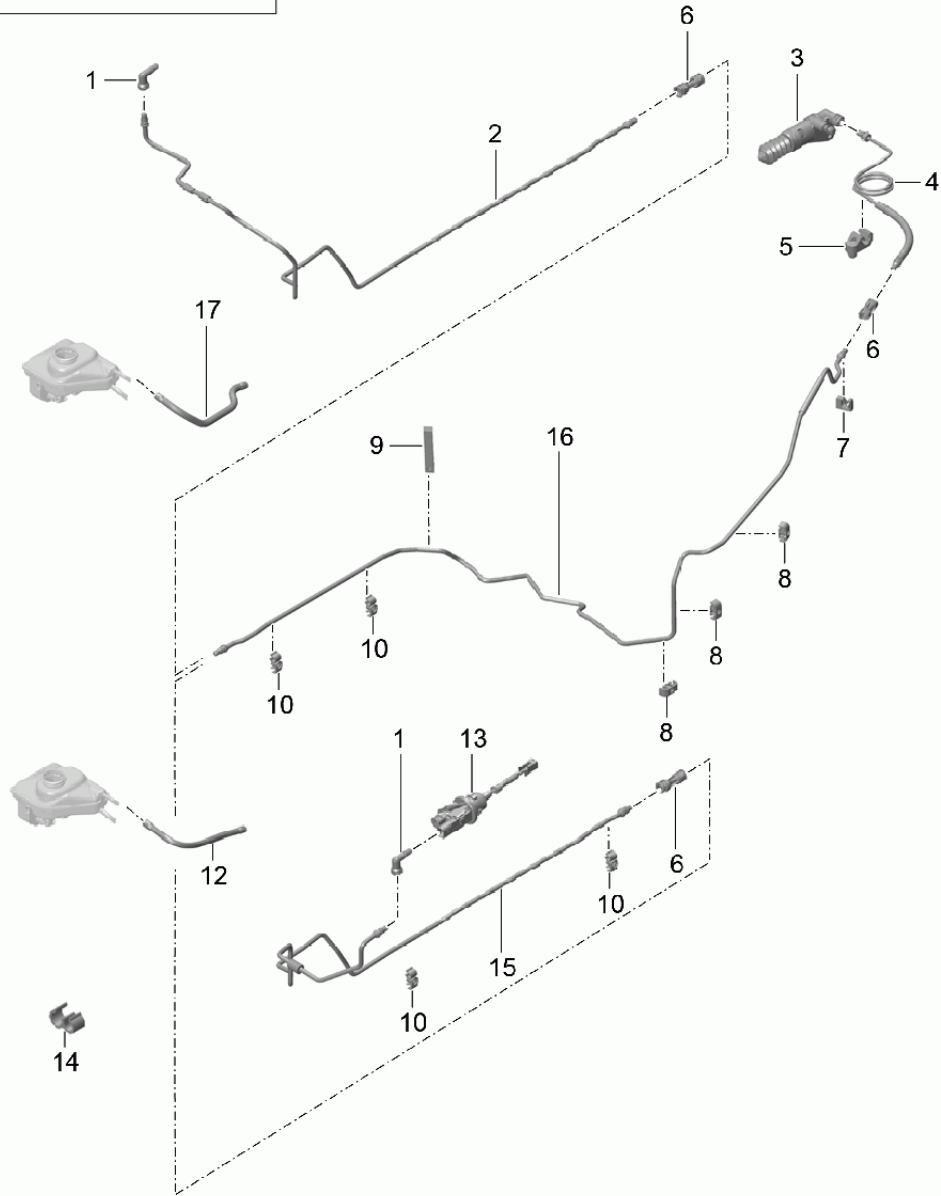

Model: 981C14

Model life 2014>>2016

Model: 981C14

Model life 2014>>2016

Pos	Part Number	Description	Remark	Qty	Model
		clutch actuation			
		Clutch master cylinder			
		Clutch slave cylinder			
		Lines			
1	991 423 151 00	Elbow fitting		1	PR:099
2	991 423 108 02	Clutch tube		1	PR:099
3	9G2 116 237 00	Slave cylinder		1	
		Discontinued part			
3	9G2 116 237 01	Slave cylinder		1	
4	981 423 377 02	Clutch hose		1	
		Discontinued part			
(4)	981 423 377 03	Clutch hose		1	
		Discontinued part			
(4)	981 423 377 04	Clutch hose		1	
5	999 507 586 40	Cable holder		1	PR:098
6	991 423 153 00	Sleeve		2	
7	999 591 922 40	Bracket		2	
8	8E0 611 797 D	Bracket		3	
9	999 507 272 40	Cable holder		1	
10	991 423 514 01	Bracket		8	
		Discontinued part			
(10)	991 423 514 02	Bracket		8	
12	991 423 137 03	suction line		2	PR:098
		Clutch master cylinder			
13	991 423 171 00	Clutch master cylinder		1	
14	999 507 567 40	Cable holder		6	
16	981 423 113 02	Clutch tube		1	
17	991 423 138 02	suction line		1	PR:099
		Clutch master cylinder