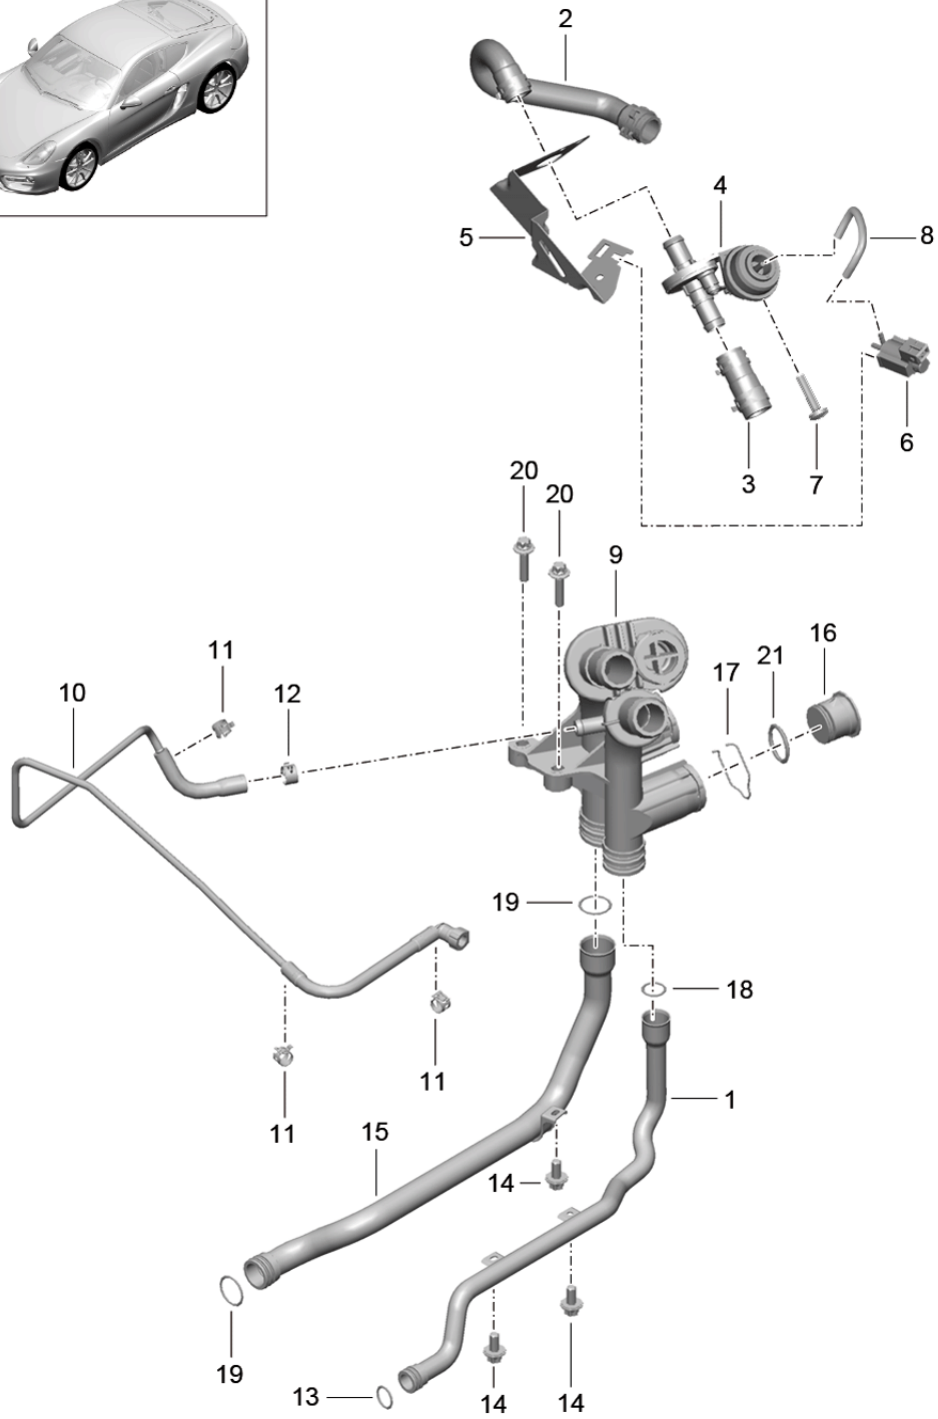

Model: 981C14

Model life 2014>>2016

Model: 981C14 Model life 2014>>2016

Pos	Part Number	Description	Remark	Qty	Model
		Connection Water pipe Control Water cooling			
1	9A1 106 620 01	Water pipe		1	
2	981 106 814 01	Water hose		1	
3	981 106 813 00	Water hose Supply		1	
4	991 307 573 00	Disc valve		1	
5	981 106 534 03	Bracket		1	
6	7PP 906 283 C	Change-over valve		1	
6	7PP 906 270	No longer use the part here Change-over valve		1	
7	999 073 415 01	flat round head bolt M 4 X 16		1	
-	999 239 031 40	Hose 3,5 X 2,0		*	
8		Hose L = 100 mm		1	
9	9A1 106 010 02	Connection (complete)		1	
10	9A1 106 550 30	Breather line		1	
11	999 512 650 09	Hose clamp B 14 X 12		3	
12	999 512 686 09	Hose clamp B 17 X 12		1	
13	999 707 517 40	O-ring 22 X 3		4	
14	900 385 041 01	Torx screw M 6 X 12		1	
14	999 073 601 01	No longer use the part here flat round head bolt M 6 X 14		1	
15	9A1 106 625 01	Water pipe Return line		1	
16	9A1 106 546 00	Bungs		3	
16	0PB 121 099	Bungs		3	
17	997 106 802 04	Spring clip		3	
18	999 707 517 40	O-ring 22 X 3		2	
19	999 707 589 40	O-ring 31 X 3		4	
20	900 385 072 01	Torx screw M 6 X 25		2	
21	999 707 590 40	O-ring 21,35 X 3,00		3