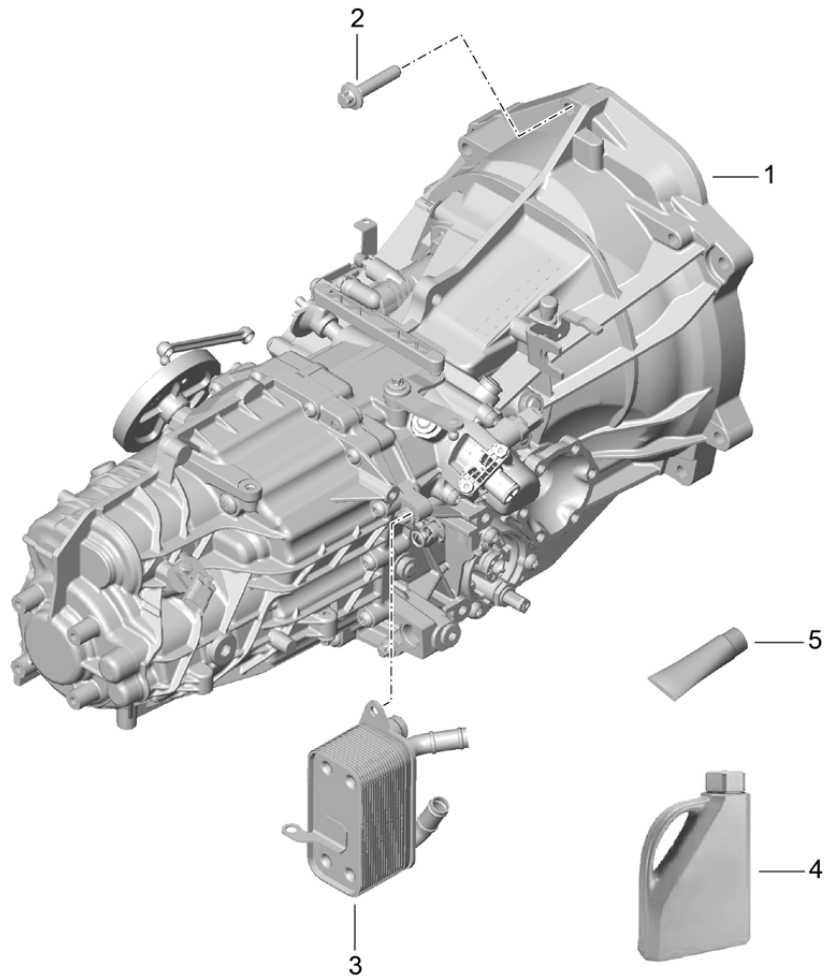

Model: 981C14

Model life 2014>>2016

Model: 981C14 Model life 2014>>2016

Pos	Part Number	Description	Remark	Qty	Model
1	981 300 010 01	Manual gearbox Replacement transmission		1	G8100+ PR:219
1	981 300 010 X	Manual gearbox		1	G8100+ PR:219
1	981 300 020 01	Manual gearbox		1	G8100+ PR:220
1	981 300 020 X	Manual gearbox		1	G8100+ PR:220
1	981 300 010 21	Manual gearbox		1	G8120+ PR:219
1	981 300 010 AX	Manual gearbox		1	G8120+ PR:219
1	981 300 010 23	Manual gearbox		1	G8120+ PR:219
1	981 300 010 CX	Manual gearbox		1	G8120+ PR:219
1	981 300 020 21	Manual gearbox		1	G8120+ PR:220
1	981 300 020 AX	Manual gearbox		1	G8120+ PR:220
1	981 300 020 23	Manual gearbox		1	G8120+ PR:220
1	981 300 020 CX	Manual gearbox		1	G8120+ PR:220
2	999 385 009 01	Hexagon head bolt BM 12 X 1,5 X 55		6	
3		heat exchanger see illustration:	302-015	X	
4	000 043 204 19	Transmission fluid 20 LTR. Container		X	
4	000 043 305 48	Discontinued part Transmission fluid 20 LTR. Container		X