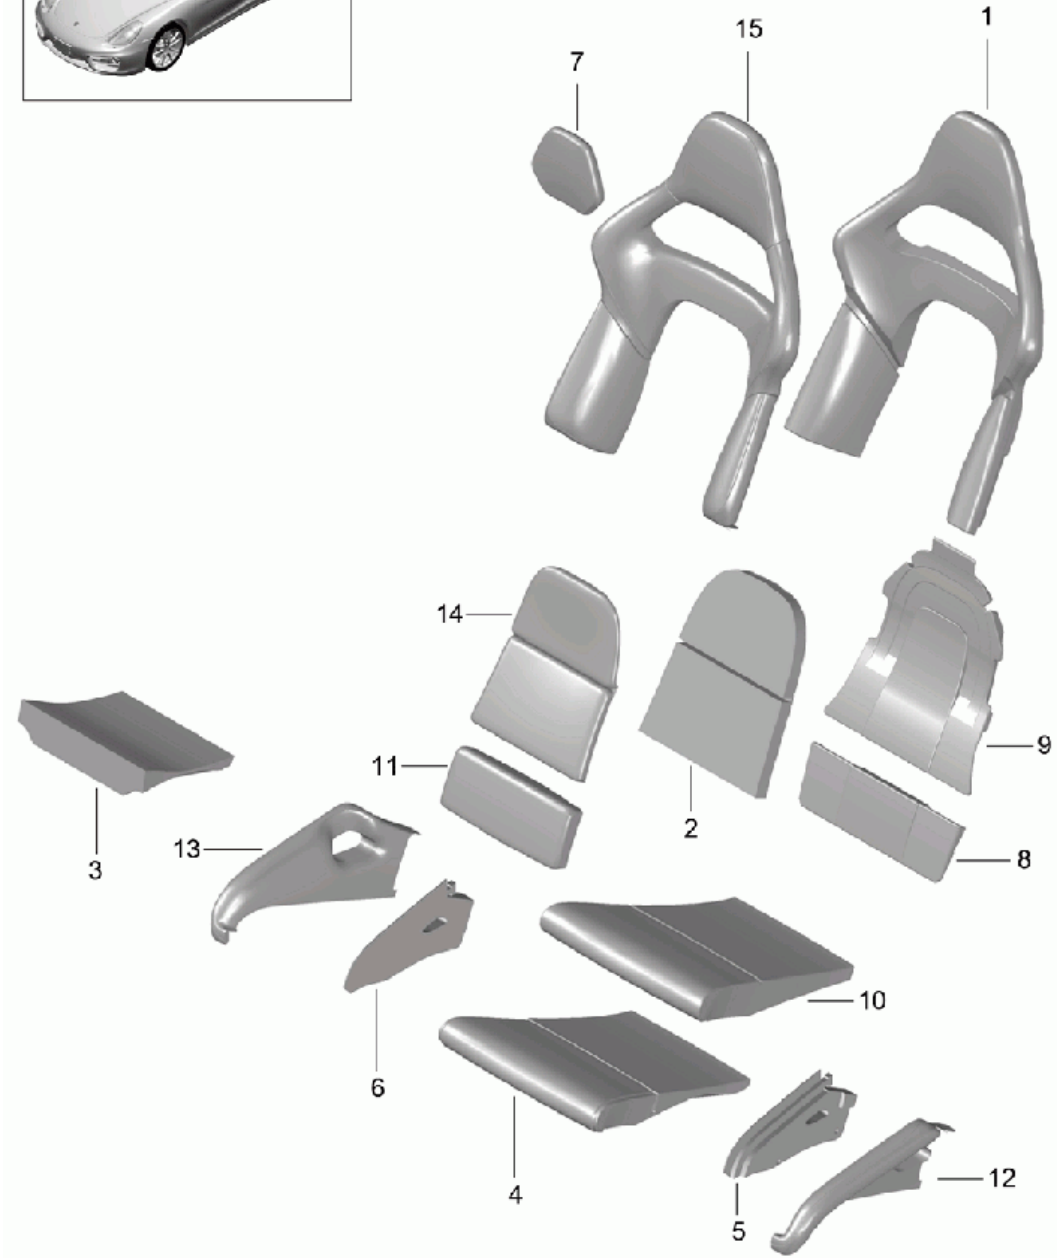

Model: 981C14

Model life 2014>>2016