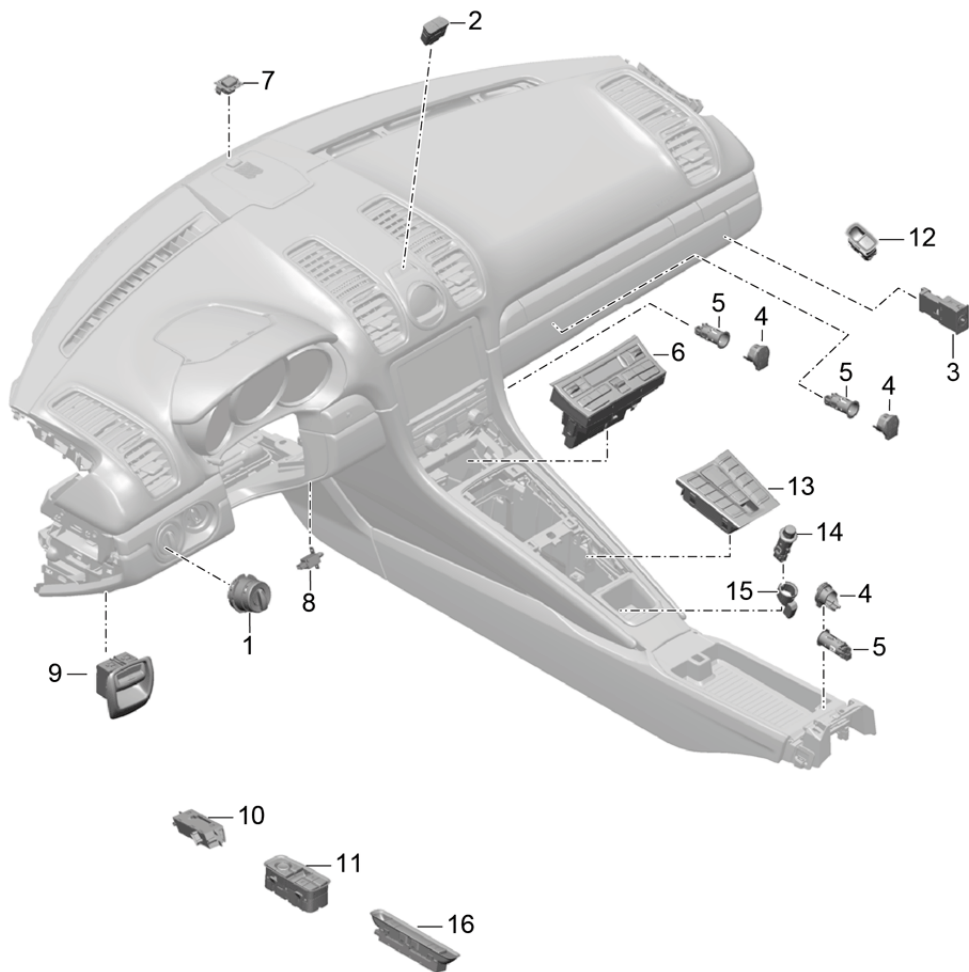

Model: 981C14 Model life 2014>>2016

Pos	Part Number	Description	Remark	Qty	Model
-		Interior lights Door warning light Footwell light Luggage compartment lamp Glove box light Light Exterior mirror interior light			
1	991 632 131 00	see illustration: fibre optic conductor	903-006 lhd	1	PR:098
(1)	991 632 132 00	Ignition/starter switch fibre optic conductor Ignition/starter switch	rhd	1	PR:099
2	7PP 947 101	Light		4	
3	991 632 024 00	Footwell light		2	PR:-630
(3)	991 632 133 00	Footwell light Included LED module		2	PR:630
4	999 631 040 90	bulb 5 W		2	PR:-630
5	991 632 020 00	Light	front	1	PR:-630
(5)	991 632 137 00	Luggage compartment Light Included LED module	front	1	PR:630
6	999 631 134 90	Luggage compartment bulb X6 W		1	PR:-630
7	970 632 187 00	Bulb holder		3	PR:-630
8	991 632 071 00	Glove box light		1	
9	991 632 085 00	Door handle light	left	1	PR:630
(9)	991 632 086 00	Door handle light	right	1	PR:630
10	991 632 189 00	fibre optic conductor	left	1	PR:630
(10)	991 632 190 00	Stowage compartment fibre optic conductor Stowage compartment	right	1	PR:630
11	991 631 611 01	Light Exterior mirror	left	1	PR:258,259, 260,261
(11)	991 631 612 01	Light Exterior mirror	right	1	PR:258,259, 260,261
12	981 632 135 00	Light Luggage compartment and c-pillar	rear	3	

Model: 981C14

Model life 2014>>2016