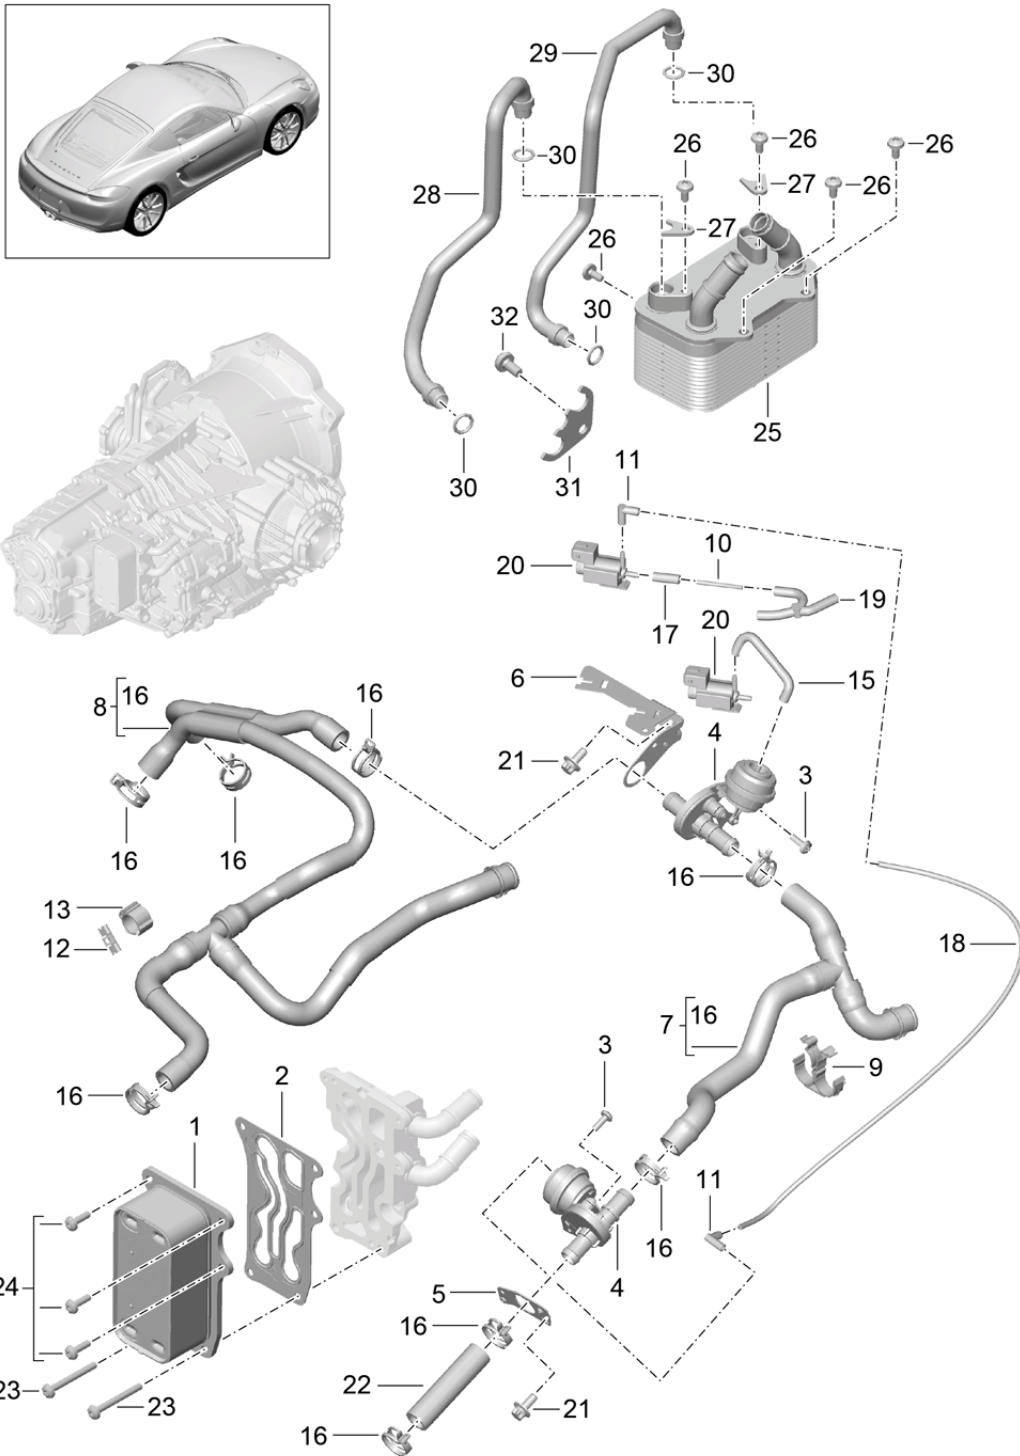

Model: 981C14

Model life 2014>>2016

Model: 981C14 Model life 2014>>2016

Pos	Part Number	Description	Remark	Qty	Model
		- PDK - Gearbox heat exchanger oil pipe Water pipe			CG205, CG225
1	9G2 307 019 00	heat exchanger		1	
2	9G2 307 241 00	Seal heat exchanger		1	
3	N 910 682 01	Hexagon socket flat head bolt		2	
4	991 307 573 00	Disc valve		2	
5	9G2 307 411 01	Bracket Disc valve		1	
6	9G2 307 409 00	Bracket Disc valve		1	
7	9G2 307 075 01	Water hose KÜHLMITTEL Supply		1	
8	9G2 307 076 01	Hose		1	
9	999 507 281 40	Cable holder 25,00 / 25,00		1	
-	000 043 205 01	Pipe 4,0 X 1,0		*	
10		Vacuum line L = 40 mm		1	
11	948 110 126 00	Connecting piece		2	
12	999 507 609 01	Clip 3,00 - 4,00		1	
13	999 507 793 40	Hose bracket 23,0		1	
15	9G1 307 675 00	Vacuum hose		1	
16	999 512 589 09	Hose clamp 25 X 12		7	
17	999 239 040 40	Connecting piece 3,5 X 2,0 X 28		1	
-	900 918 005 40	Pipe 5,0 X 1,0 modify in workshop Shorten		X	
18		Vacuum line L = 600 mm		1	
19	928 573 727 05	Distributor		1	
(19)	928 573 729 05	Distributor Fourfold		1	
20	7PP 906 270	Change-over valve		1	
21	900 385 041 01	Torx screw BM 6 X 12		2	
22	9G2 307 074 00	Water hose KÜHLMITTEL Supply		1	
23	9G2 307 824 00	flat round head bolt heat exchanger		2	
23	991 307 823 00	Discontinued part flat round head bolt heat exchanger		2	
24	9G2 307 823 00	flat round head bolt heat exchanger		3	
24	991 307 822 00	Discontinued part flat round head bolt heat exchanger		3	
25	9G2 307 017 00	heat exchanger		1	
26	9G1 307 813 00	Torx screw M 6 X 12		5