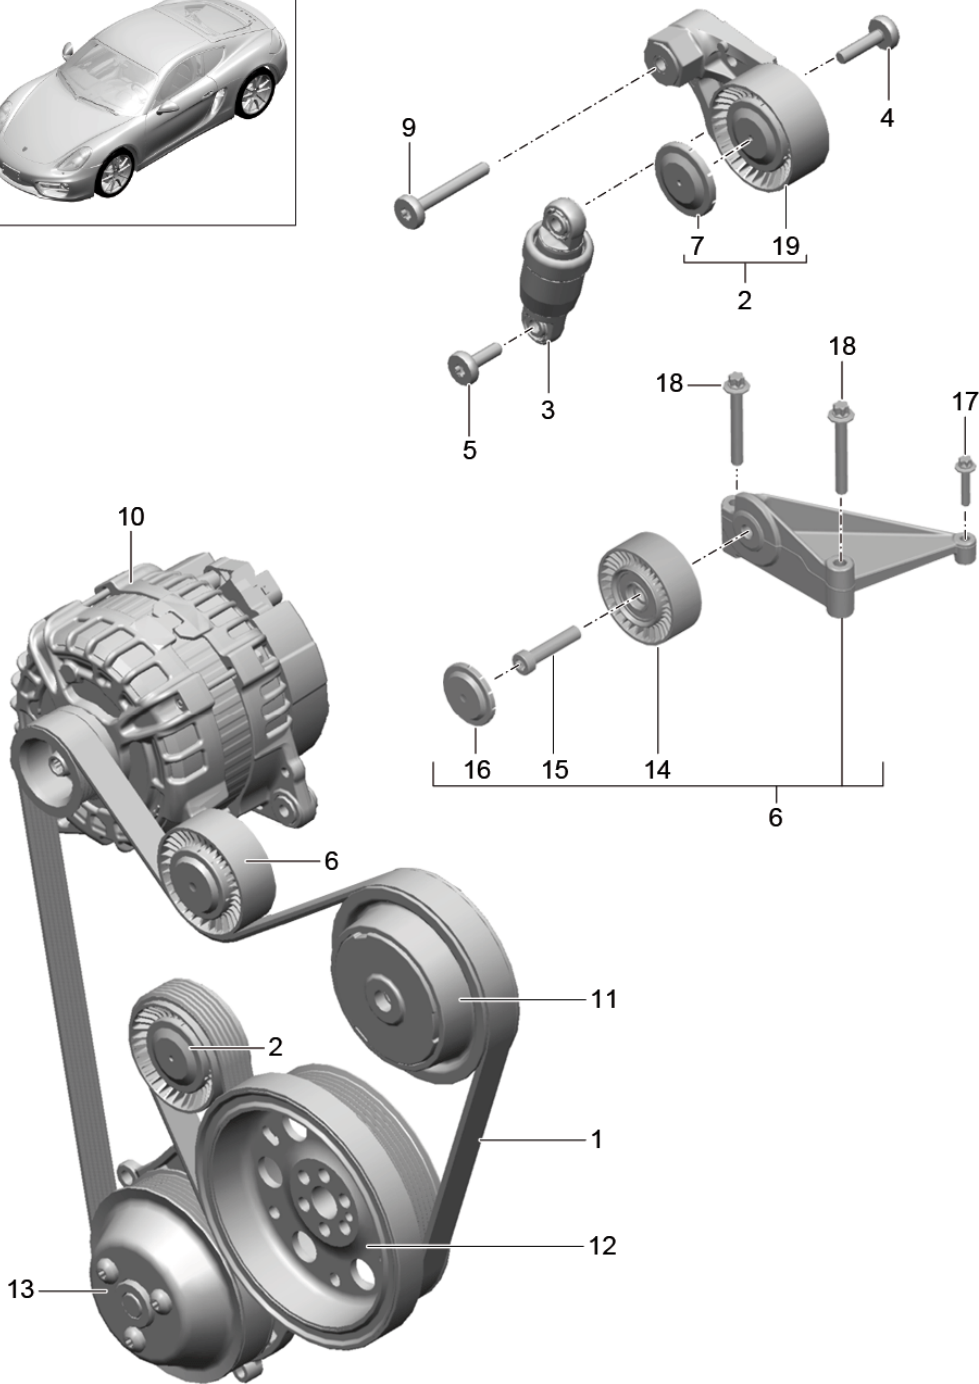

Model: 981C14

Model life 2014>>2016

Model: 981C14 Model life 2014>>2016

Pos	Part Number	Description	Remark	Qty	Model
1	9A1 102 218 00	Belt tensioner v-belt		1	
2	9A1 102 211 01	v-belt lever		1	
2	9A2 102 211 00	Tensioning roller No longer use the part here lever Tensioning roller		1	
		also use:	9A1 102 212 00 999 073 579 01 948 102 839 00		
3	948 102 261 00	tensioner		1	
4	999 073 246 09	Hydraulic Torx screw		1	
5	999 073 412 01	M 8 X 33 Torx screw		1	
6	9A1 102 030 01	M 8 X 26 Console		1	
		with:			
7	948 102 839 00	track roller		1	
9	999 073 411 01	Protective cap Hexagon socket flat head bolt		1	
10		M 8 X 60 Alternator			
11		see illustration: pulley	902-005		
12		Compressor see illustration:	813-015		
13		pulley Crankshaft see illustration:	102-000		
14		pulley Coolant pump see illustration:	105-000		
15	999 073 579 01	idler pulley Not available To Use 9A1.102.030.01 round hd. screw		1	
16	03G 145 291	M 10 X 30 Protective cap		1	
17	900 385 048 01	Torx screw		1	
18	900 385 091 01	M6 X 30 Hexagon head bolt		2	
19	9A1 102 212 00	M8 X 60 Tensioning roller		1	