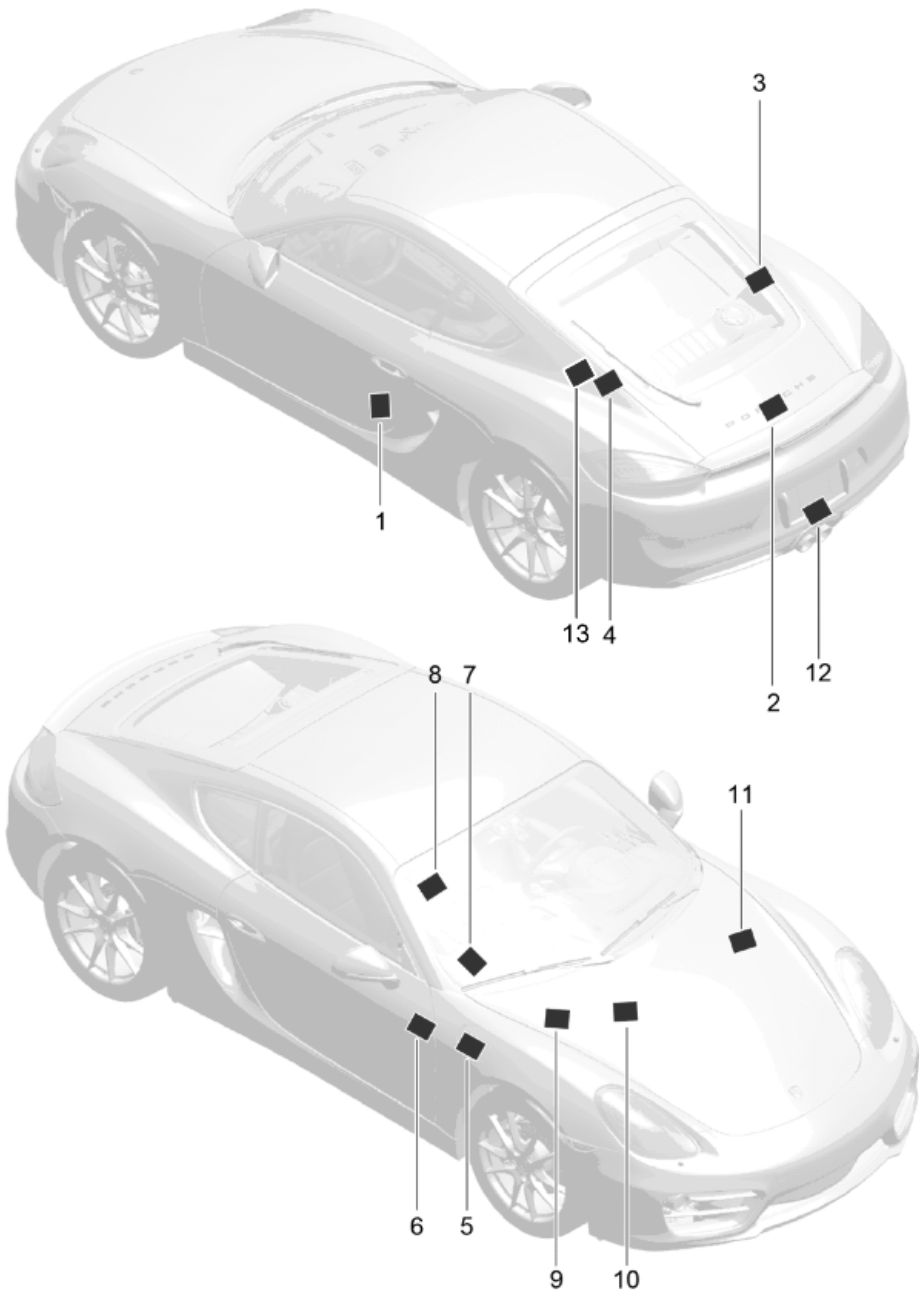

Model: 981C14

Model life 2014>>2016

Model: 981C14 Model life 2014>>2016

Pos	Part Number	Description	Remark	Qty	Model
-		Signs/notices		1	
1	981 701 286 00	Signs/notices Tyre pressure Data plate for tyre pressure		1	PR:008,395
1	981 701 286 10	Data plate for tyre pressure		1	PR:400
1	981 701 286 28	Data plate for tyre pressure		1	PR:XRT,423, 427,-482, -483
1	981 701 286 29	Data plate for tyre pressure		1	PR:XRT,423, 427,482,483
1	981 701 286 27	Data plate for tyre pressure		1	PR:400,406
-	7PP 010 707 K	Sticker		1	PR:447
-		Spare wheel			
-		Signs/notices			
2	7PP 010 751 C	Engine specifications Sticker		1	PR:068
3	7PP 010 786 T	Sticker		1	
4	955 701 675 00	engine oil - MOBIL 1 - Sticker		1	PR:193 "J.."
-		Reservoir			
-		Signs/notices			
5	991 006 117 00	Type of fuel Sticker		1	PR:-075, -193,-479 -"CN."
5	991 006 117 04	98 ROZ Sticker		1	PR:075 "CN."
5	991 006 117 02	Sticker		1	PR:479 "AUS"
5	991 006 117 03	Sticker		1	PR:193 "J.."
5	955 701 676 15	93 RON/MON/2 sticker for		1	PR:193 "J.."
5	955 701 676 10	fuel filler neck Sticker		1	PR:193 "J.."
6	955 701 435 10	Fuel filler flap Warning sign		1	PR:075
(6)	955 701 435 20	Airbag Warning sign		1	PR:215 "PME"
(6)	955 701 435 30	Airbag Warning sign		1	PR:479 "AUS"
(6)	970 701 523 00	Sticker		1	PR:193 "J.."
8	991 701 531 00	Recycling Sticker		2	PR:193 "J.."
9	981 701 141 00	Airbag Sticker		1	PR:-193 -"J.."
(9)	981 701 521 00	Air conditioning Sticker		1	PR:193 "J.."
10	955 701 673 00	Air conditioning Sticker		1	PR:193 "J.."
11	955 701 675 05	Battery Sticker		1	PR:193 "J.."
12	955 701 675 15	brake fluid Sticker		1	PR:193 "J.."
13	981 701 151 00	Import Japan sticker	'ac '	1	PR:075
		*refrigerant	r134a		
		*charge level