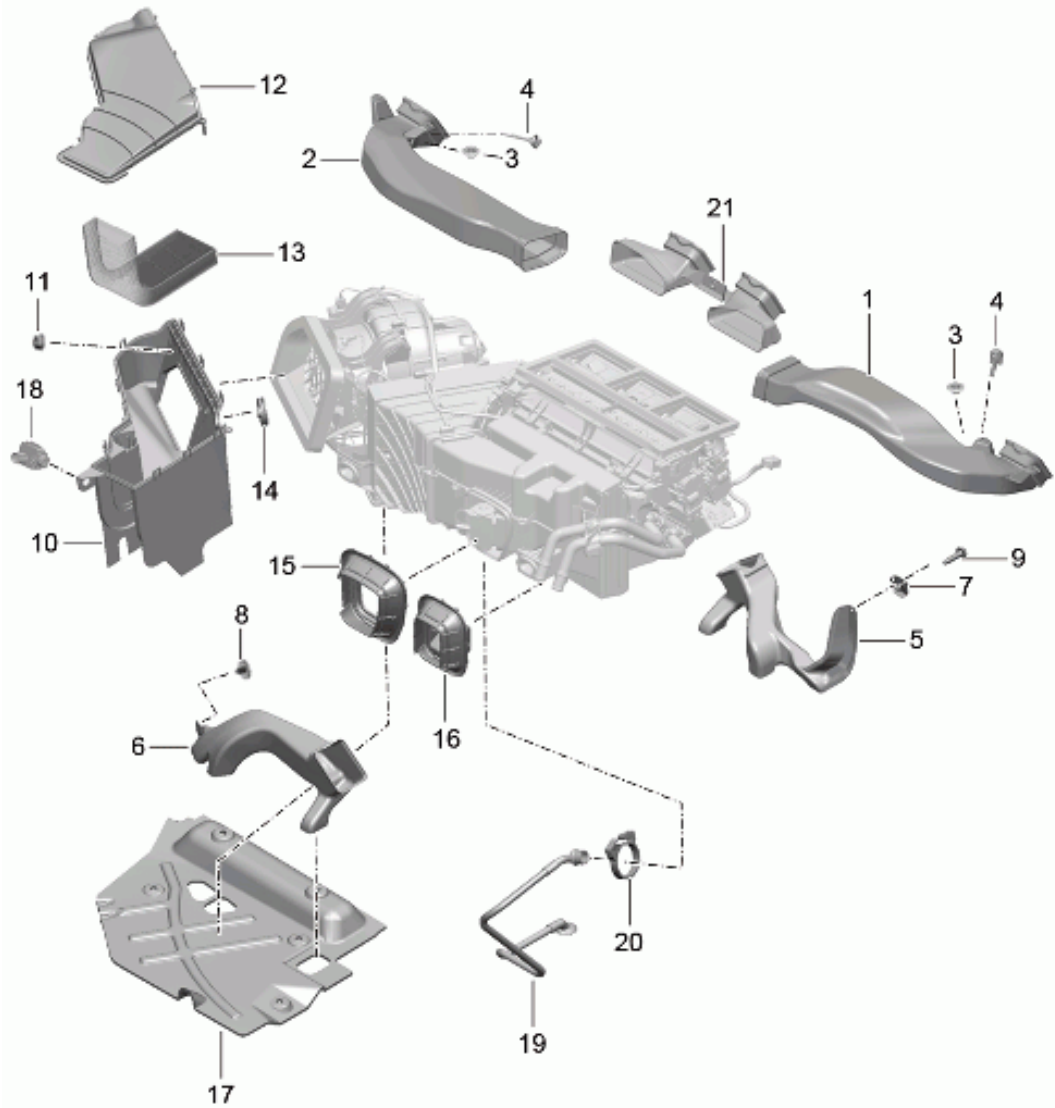

Model: 981C14

Model life 2014>>2016

Model: 981C14 Model life 2014>>2016

Pos	Part Number	Description	Remark	Qty	Model
1	981 572 463 00	Air guide Air distributor Air guide	left lhd	1	PR:098
(1)	981 572 463 01	Air guide	left side rhd	1	PR:099
2	981 572 464 00	Air guide	right side lhd	1	PR:098
(2)	981 572 464 01	Air guide	right side rhd	1	PR:099
3	999 703 462 40	End cap 10,0X65		2	PR:572
4	970 653 253 00	Temperature sensor Temperature sensor		2	
5	991 572 693 00	Footwell outlet vent (drivers side)	lhd	1	PR:098
(5)	991 572 694 00	Footwell outlet vent (drivers side)	rhd	1	PR:099
6	991 572 793 02	Footwell outlet vent (passenger side)	rhd	1	PR:099
(6)	991 572 794 02	Footwell outlet vent (passenger side)	lhd	1	PR:098
7	999 507 556 01	panel nut M 5		2	
8	1H0 819 943	round hd. screw (passenger side)		1	
9	999 073 459 01	fillister hd. bolt M5X16 (drivers side)		1	
10	991 572 072 01	Lower part Air intake	lhd	1	PR:098
(10)	991 572 071 00	Lower part Air intake	rhd	1	PR:099
11	900 377 018 09	Hexagon nut M6		2	
12	991 572 272 01	Cover Air intake		1	
13	991 572 371 00	Air filter Air intake		1	
14	991 572 471 01	Grommet Air intake		1	
15	991 573 769 01	Grommet Firewall Expansion valve		1	PR:572,573
16	991 572 263 01	Seal Cross panel Heater pipeline		1	
17		Trim Cold air Cover		1	
18	7PP 907 659	see illustration: Sensor	809-010	1	
19	991 573 794 00	water drain pipe		1	PR:572,573
20	999 512 418 40	Hose clamp 22,7-24,7		1	PR:572,573
21	981 572 769 01	Air guide Intermediate piece	center	1