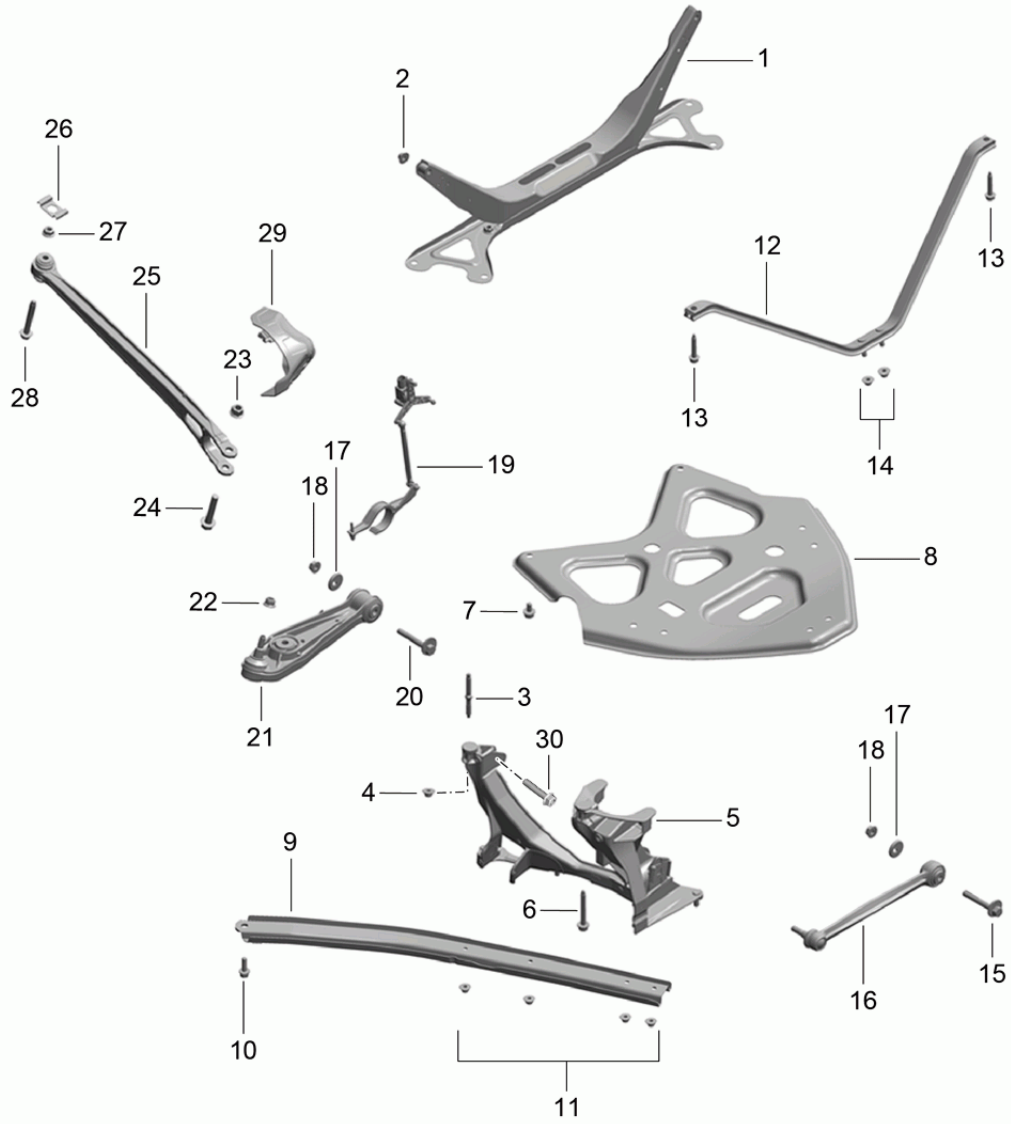

Model: 981C14

Model life 2014>>2016

Model: 981C14 Model life 2014>>2016

Pos	Part Number	Description	Remark	Qty	Model
1	981 331 071 04	Rear axle Side part Carrier Guide Cross member		1	
1	981 331 071 10	Discontinued part Cross member		1	
2	999 076 053 01	Hexagon nut M 10		2	
2	PAF 008 868	Hexagon nut M 10		2	
3	999 061 120 01	Threaded pin		2	
4	999 076 053 01	Hexagon nut M 10		2	
5	981 331 051 05	Side part Discontinued part	left	1	
5	981 331 051 06	Side part	left	1	
(5)	981 331 052 05	Side part Discontinued part	right	1	
(5)	981 331 052 06	Side part	right	1	
-	986 331 351 01	Clip		4	
6	999 072 843 01	Bolt with washer M 10 X 80 PA		2	
7	999 072 844 01	Bolt with washer M 10 X 20		2	
8	981 331 261 02	Bracket		1	
9	981 331 131 05	Brace Discontinued part	left	1	
9	981 331 131 06	Brace	left	1	
(9)	981 331 132 05	Brace Discontinued part	right	1	
(9)	981 331 132 06	Brace	right	1	
10	999 072 840 01	Hexagon bolt AM 10 X 35		2	
11	999 076 053 01	Hexagon nut M 10		8	
11	PAF 008 868	Hexagon nut M 10		8	
12	981 331 093 01	Brace		1	
13	999 072 837 01	Hexagon bolt M 10 X 55		2	
14	999 076 053 01	Hexagon nut M 10		2	
14	PAF 008 868	Hexagon nut M 10		2	
15	997 331 217 02	Eccentric bolt		2	
16	981 331 045 01	Track rod Discontinued part		2	
16	981 331 045 02	Track rod D - MJ 2014>>		2	
-	999 084 449 09	Locknut M 12 X 1,5		2	
17	996 331 219 00	eccentric washer		4	
18	999 084 445 01	Locknut M 12 X 1,5		4	
19	981 333 021 00	Level sensor	left	1	
(19)	981 333 022 00	Level sensor	right	1	
20	997 331 217 03	Eccentric bolt		2	
21	981 331 053 00	Wishbone		2	
22	999 084 449 09	Locknut M 12 X 1,5		2	
23	900 380 012 01	Hexagon nut M 14 X 1,5		2