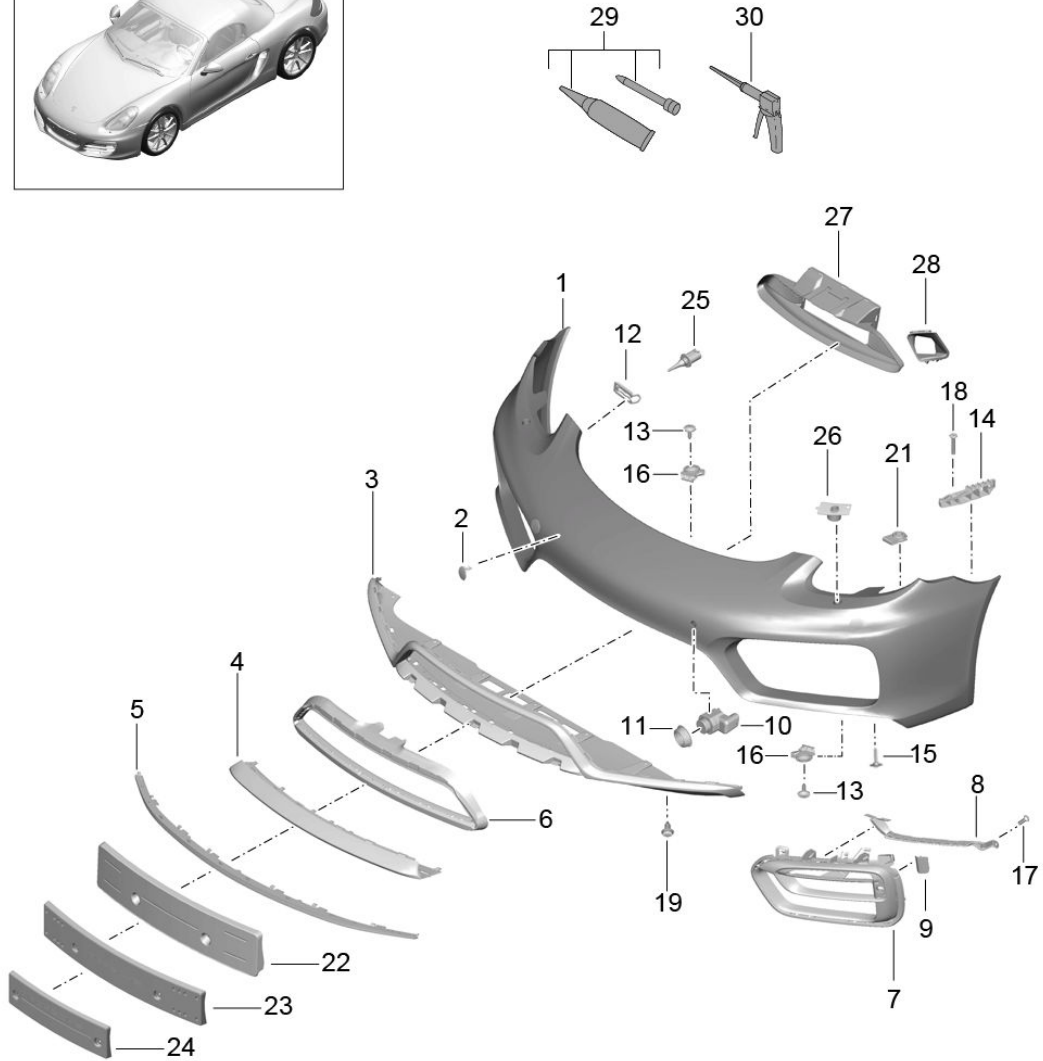

Model: 981C14

Model life 2014>>2016