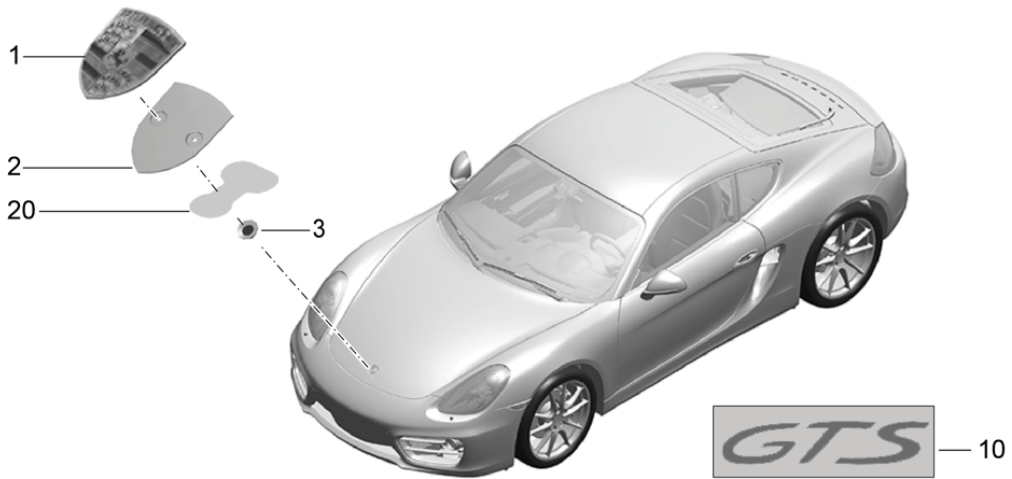

Model: 981C14

Model life 2014>>2016

4 — P O R S C H E
5 — *Cayman S* — 6
7 — *GTS*

Model: 981C14 Model life 2014>>2016

Pos	Part Number	Description	Remark	Qty	Model
1	997 559 211 02	inscriptions/lettering Decorative fittings Stone guard film Porsche crest D >> - MJ 2013 Discontinued part	front	1	
1	991 559 211 00	Porsche crest D - MJ 2014>>	front	1	
2	991 559 215 01	Underlay		1	
2	991 559 215 02	Underlay		1	
3	999 591 423 03	Tapping nut 3,0		2	
4	981 559 233 00	inscription *PORSCHE* Galvano silver		1	
(4)	991 559 235 90	inscription *PORSCHE* Black D - MJ 2015>>		1	PR:011
(4)	991 559 235 91	inscription *PORSCHE* Black High gloss D - MJ 2015>>		1	PR:011,089
5	981 559 239 00	inscription *CAYMAN* Galvano silver		1	
(5)	981 559 239 01	inscription *CAYMAN* Black D - MJ 2015>>		1	PR:011
(5)	981 559 239 02	inscription *CAYMAN* Black High gloss D - MJ 2015>>		1	PR:011,089, -498
6	981 559 245 00	inscription *S* Galvano silver		1	PR:009,-498
7	981 559 261 01	inscription *GTS* Black D - MJ 2015>>		1	PR:011
(7)	981 559 261 02	inscription *GTS* Black High gloss D - MJ 2015>>		1	PR:011,089, -498
10	991 559 443 00	Decorative film for door *GTS*		1	PR:011
20	999 911 756 41	Adhesive film D - MJ 2015>>		1