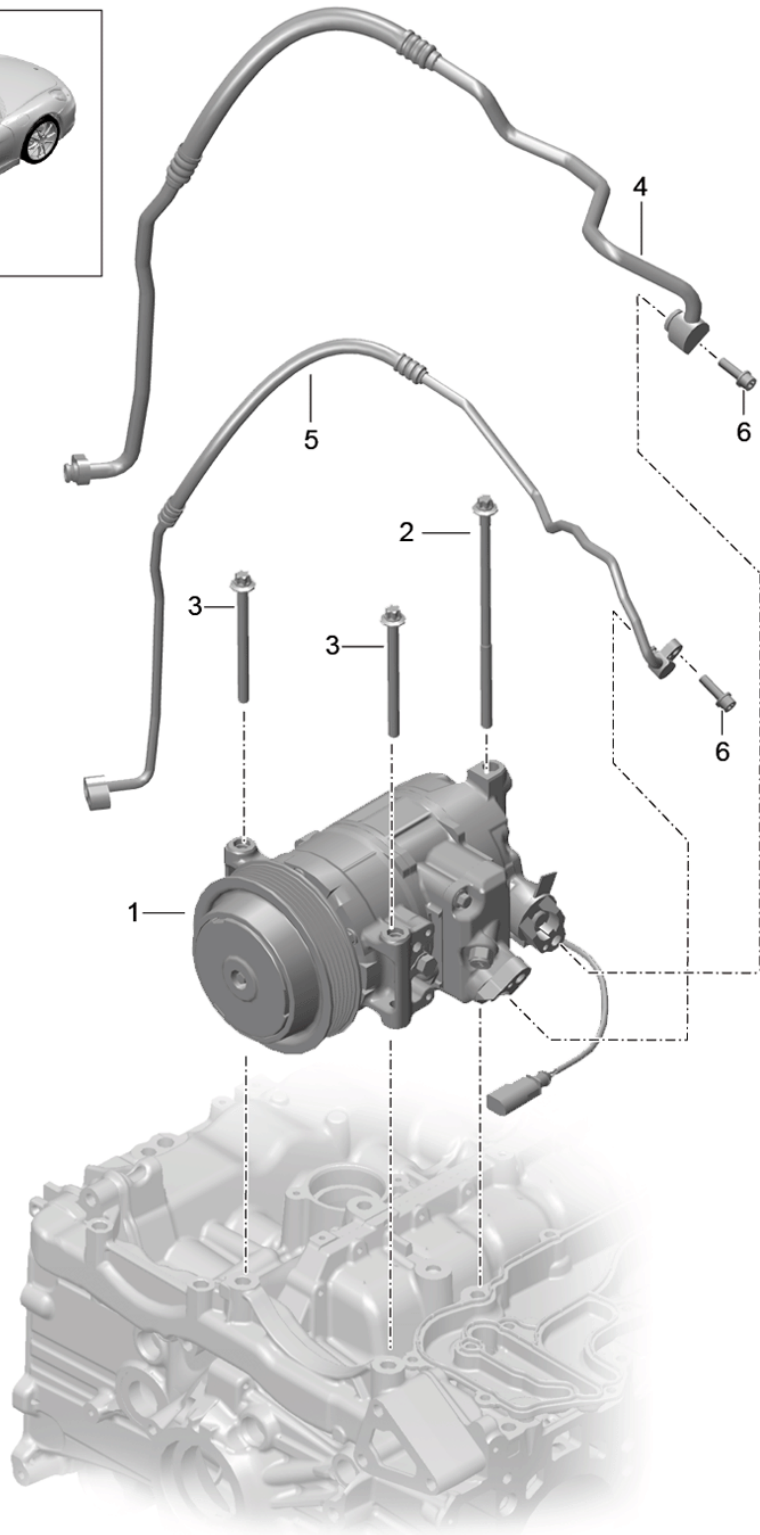

Model: 981C14 Model life 2014>>2016

Pos	Part Number	Description	Remark	Qty	Model
7	991 573 921 00	M6 Expansion valve		1	PR:573
		also use:			
8	991 624 425 02	POS. 21 Servomotor 1 zone		X	
(8)	991 624 425 01	Servomotor 2-zone		X	
9	970 653 253 00	Temperature sensor Blower outlet sensor Temperature sensor		2	PR:573
10	991 572 481 00	Bracket Air conditioner		1	
11	991 573 916 00	Cover for Filter		1	
12	991 573 623 00	Passenger compart. filter		1	
13	970 573 857 00	Tensioning spring blower housing		4	
14	991 573 913 00	pipe holder	rhd	1	PR:099
15	991 612 723 00	Wire set	lhd	1	PR:572,098
15	991 612 724 00	Wire set	rhd	1	PR:572,099
15	991 612 725 00	Wire set	lhd	1	PR:573,098
(15)	9P3 971 565	Wire set	lhd	1	PR:573,098
		without:			
(15)	9P4 971 565	ventilation flap Wire set	rhd	1	PR:573,099
		without:			
(15)	991 612 726 00	ventilation flap Wire set	rhd	1	PR:573,099
16	991 624 423 00	governor for Fan		1	
17	970 653 257 00	Discontinued part Temperature sensor for evaporator		2	
18	991 572 875 00	Grommet Air conditioner		2	
19	991 573 769 01	Grommet Firewall		1	
20	991 572 263 01	Expansion valve Seal Firewall		1	
21	8K0 820 261	Heater pipeline Gasket set Expansion valve		1	

Model: 981C14

Model life 2014>>2016