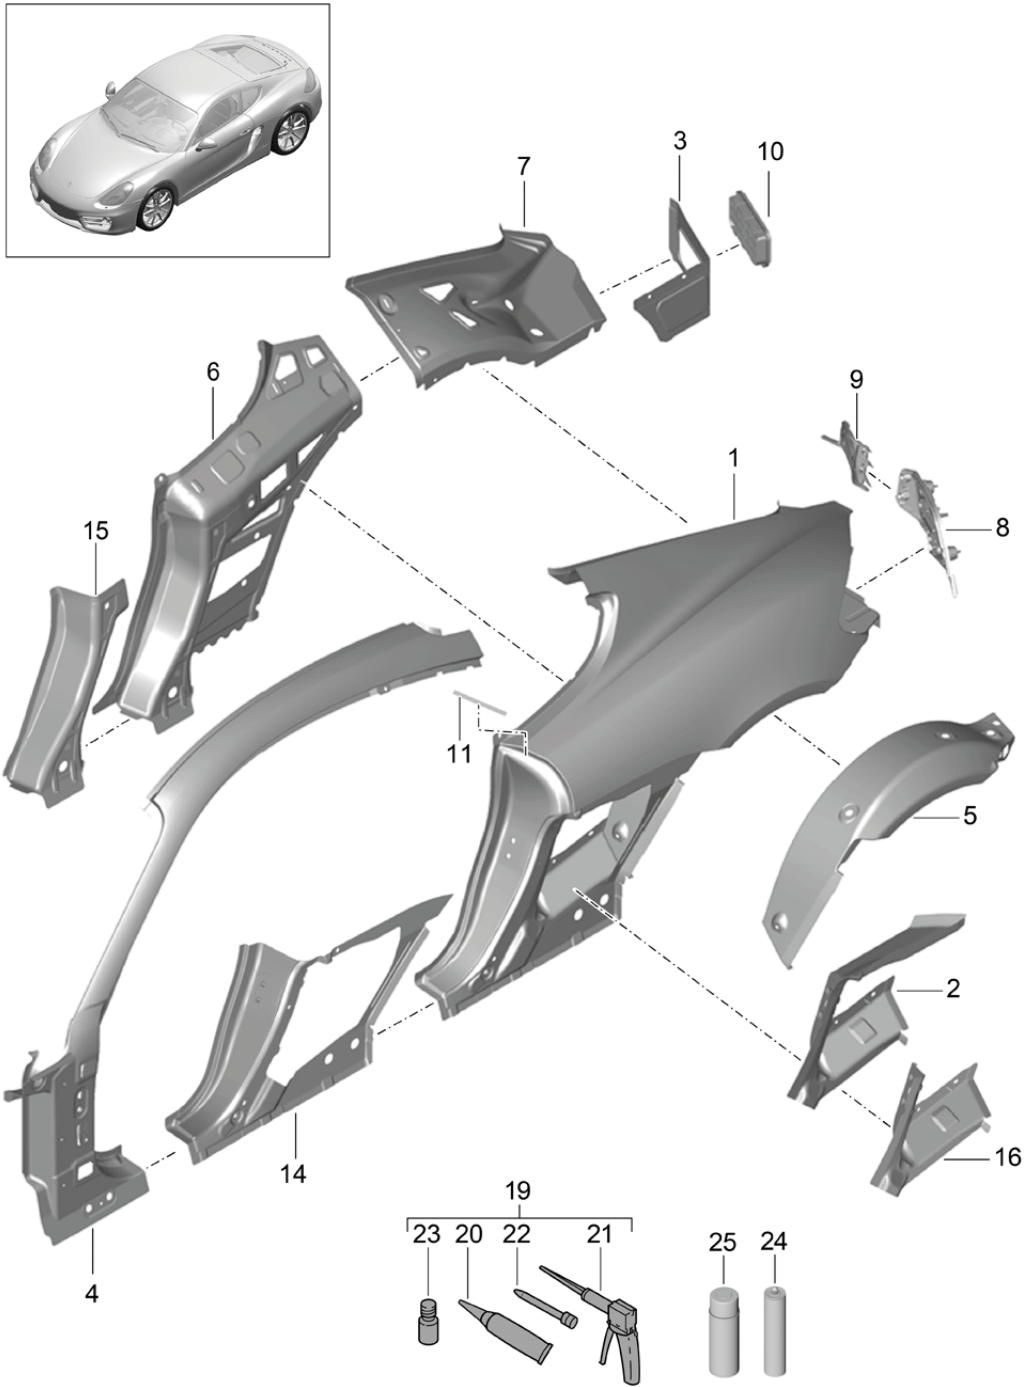

Model: 981C14

Model life 2014>>2016

Model: 981C14 Model life 2014>>2016

Pos	Part Number	Description	Remark	Qty	Model
1	981 503 961 01 981 503 961 01 GRV	Side part Side part primed	left	1	
(1)	981 503 962 01 981 503 962 01 GRV	Side part primed	also use: 000 043 206 30 right	1	
2	981 502 961 00 981 502 961 00 GRV	Reinforcement for side panel primed	also use: 000 043 206 30 left	1	
(2)	981 502 962 00 981 502 962 00 GRV	Reinforcement for side panel primed	also use: 000 043 206 30 right	1	
3	981 501 651 00 981 501 651 00 GRV	corner part Luggage compartment primed	also use: 000 043 206 30 left	1	
(3)	981 501 652 00 981 501 652 00 GRV	corner part Luggage compartment primed	right	1	
4	981 503 965 00 981 503 965 00 GRV	A-pillar roof frame primed	left	1	
(4)	981 503 966 00 981 503 966 00 GRV	A-pillar roof frame primed	also use: 000 043 206 30 right	1	
5	981 502 515 00 981 502 515 00 GRV	Wheel housing primed	also use: 000 043 206 30 left	1	
(5)	981 502 516 00 981 502 516 00 GRV	Wheel housing primed	also use: 000 043 206 30 right	1	
6	981 502 431 01 981 502 431 01 GRV	B-pillar primed	also use: 000 043 206 30 left outer	1	
(6)	981 502 432 01 981 502 432 01 GRV	B-pillar primed	also use: 000 043 206 30 right outer	1	
7	981 502 905 01 981 502 905 01 GRV	Side part primed	also use: 000 043 206 30 left	1	
(7)	981 502 906 01 981 502 906 01 GRV	Side part primed	also use: 000 043 206 30 right	1	
8	981 503 695 00	Seal	also use: 000 043 206 30 left	1	
(8)	981 503 696 00	Side part Seal	right	1	
9	981 503 693 00	Side part Adapter for Seal	left	1	
(9)	981 503 694 00	Adapter for Seal	right	1	
10	981 572 043 00	Bleeding		2	
11	991 537 237 01	Protective film	left	2	
14	981 503 967 00 981 503 967 00 GRV	Side part and Sectional part - side panel primed	right left	1