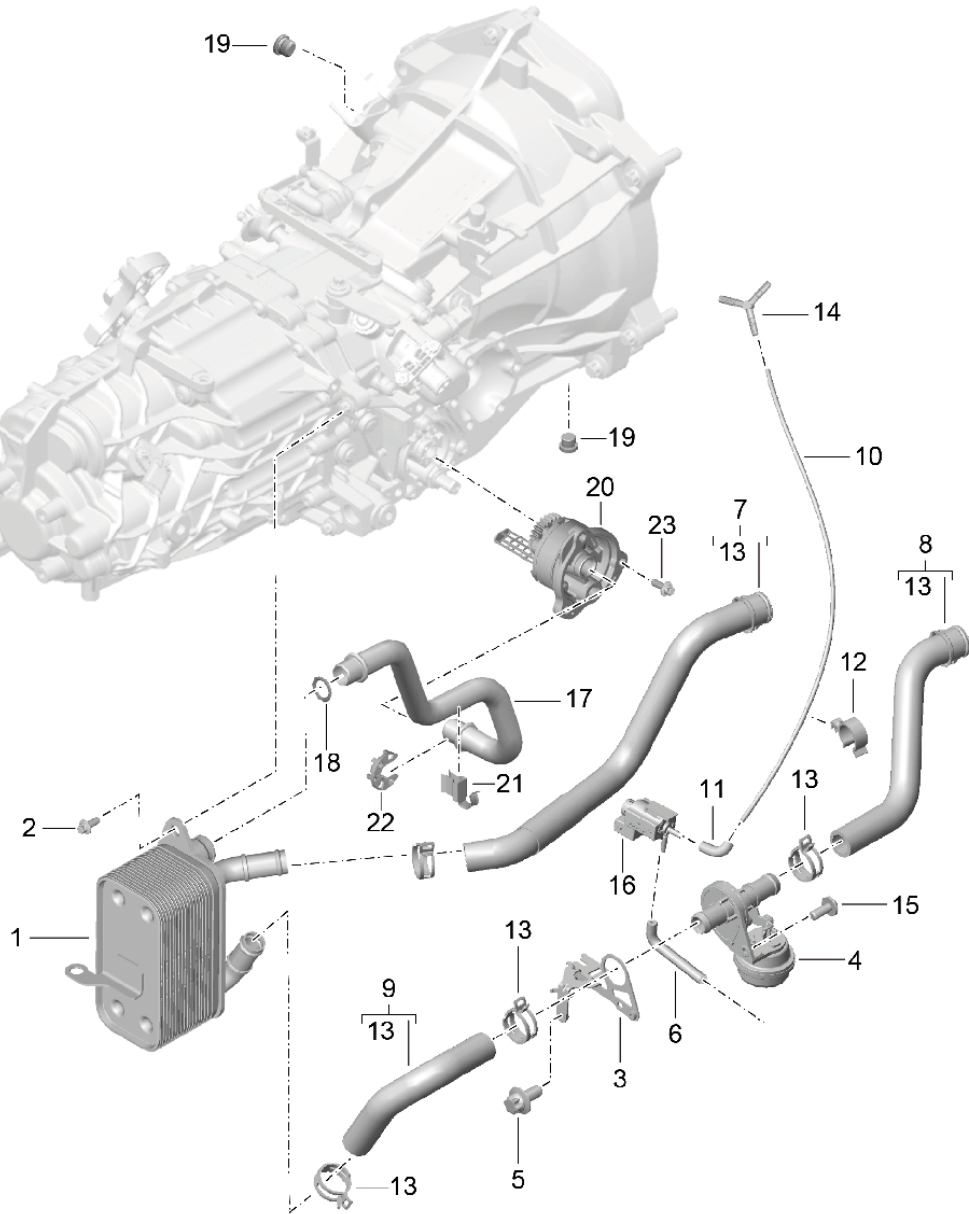

Model: 981C14

Model life 2014>>2016

Model: 981C14

Model life 2014>>2016

Pos	Part Number	Description	Remark	Qty	Model
		Manual gearbox heat exchanger oil pipe Water pipe			G8100, G8120
1	981 307 017 00	heat exchanger		1	
2	981 307 821 00	flat round head bolt		3	
3	981 307 401 00	Bracket		1	
		Disc valve			
4	991 307 573 00	Disc valve		1	
5	900 385 041 01	Torx screw M 6 X 12		1	
6	9G1 307 673 00	Molded hose		1	
7	981 307 077 00	Water hose Coolant Return line		1	
8	981 307 074 00	Water hose Coolant Supply		1	
9	981 307 075 00	Water hose Coolant Supply		1	
-	000 043 205 01	Pipe 4,0 X 1,0 modify in workshop Shorten		*	
10		Vacuum line L = 400 mm		1	
11	928 574 717 06	Molded hose Discontinued part		1	
11	928 574 717 07	Molded hose No longer use the part here		1	
11	9P1 129 487	Molded hose		1	
12	999 507 872 40	Bracket		1	
13	999 512 589 09	Hose clamp 25 X 12		1	
14	999 239 040 40	Connecting piece 3,5 X 2,0 X 28		1	
(14)	928 573 727 05	Distributor		1	PR: XLF
15	N 910 682 01	Hexagon socket flat head bolt M 4 X 10		1	
16	7PP 906 270	Change-over valve		1	
17	981 307 053 00	Line		1	
18	981 307 853 00	O-ring		2	
19	N 910 597 01	sealing plug		2	
20	981 307 023 00	oil pump		1	
21	981 307 815 00	Clip		1	
22	981 307 825 00	Bracket		1	
23	981 307 850 00	flat round head bolt		3