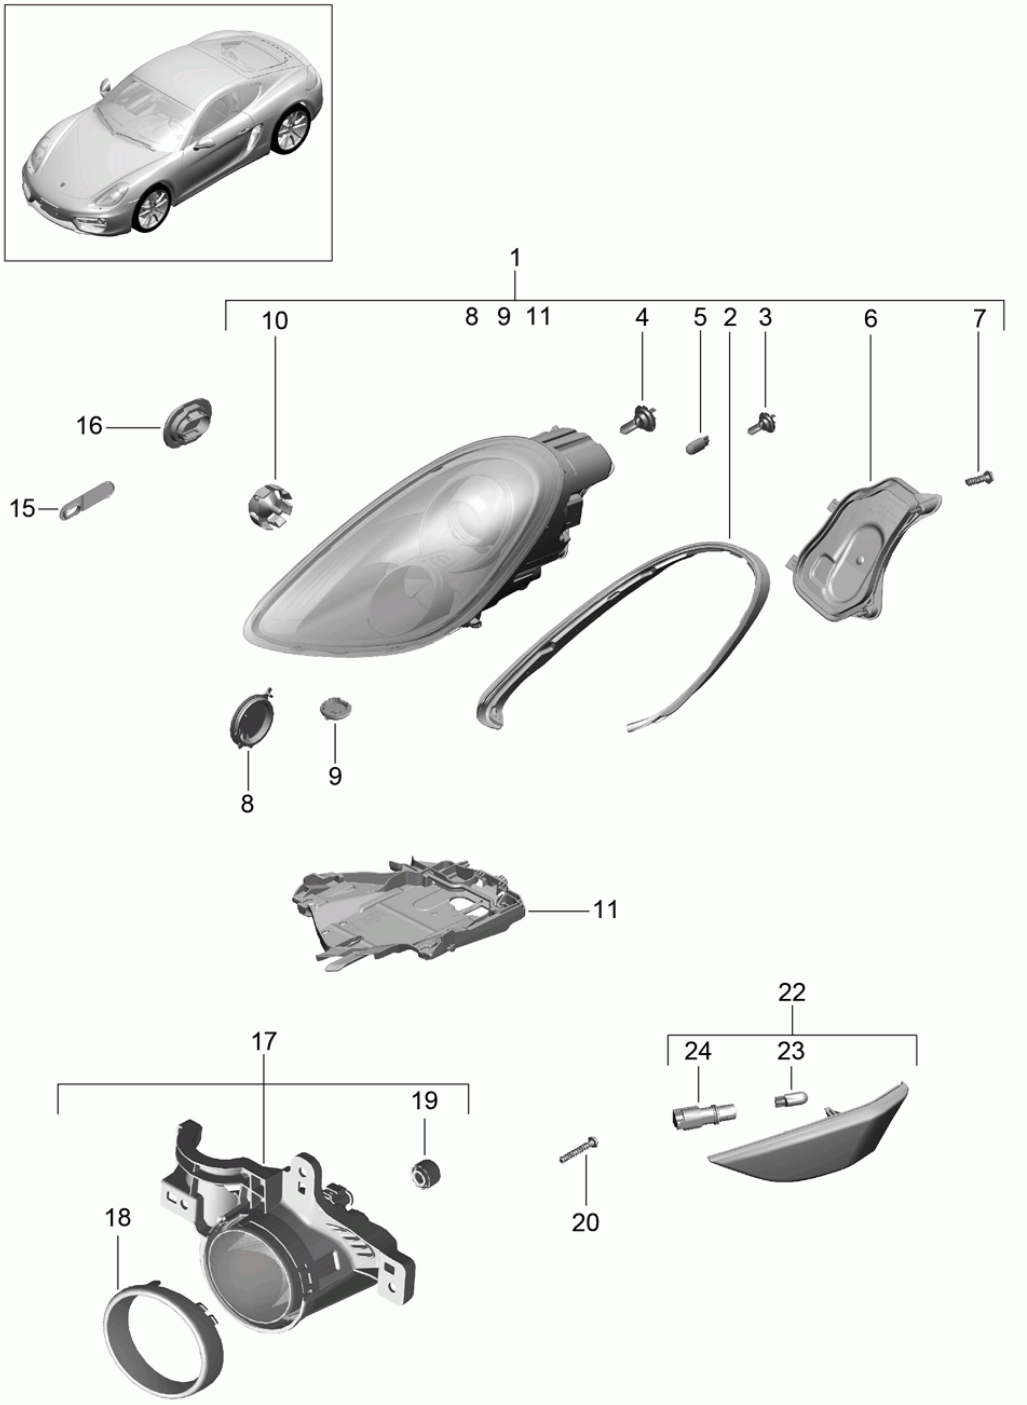

Model: 981C14

Model life 2014>>2016

Model: 981C14

Model life 2014>>2016

Pos	Part Number	Description	Remark	Qty	Model
		Headlights Additional headlight Turn signal indicator side marker light Turn signal repeater			PR:-603, -620,-601
1	981 631 111 06	Headlights	left	1	
(1)	981 631 112 06	Headlights	right	1	
(1)	981 631 113 06	Headlights	left	1	PR:492
(1)	981 631 114 06	Headlights	right	1	PR:492
2	981 631 315 01	Seal	left	1	
(2)	981 631 316 01	Seal	right	1	
3	999 631 143 90	Halogen bulb H9		2	
4	999 631 133 91	Halogen bulb H 7		2	
5	999 631 305 90	bulb HY21W		2	
6	981 631 311 00	Protective hood	left	1	
(6)	981 631 312 00	Protective hood	right	1	
7	991 631 377 00	Screw		8	
8	991 631 313 00	Protective hood High beam and Turn signal indicator ventilation valve		4	
9	997 631 267 01			2	
11	981 631 201 00	Mounting for main beam headl.	left	1	
(11)	981 631 202 00	Mounting for main beam headl.	right	1	
15	993 631 170 03	Bungs		6	
-		Additional headlight			
17	981 631 153 02	Additional headlight	left	1	PR:605
(17)	981 631 154 02	Additional headlight	right	1	PR:605
18	981 631 353 01	Trim	left	1	PR:605
(18)	981 631 354 01	Trim	right	1	PR:605
19	987 631 291 00	Cover cap		2	PR:605
20	999 919 246 01	fillister hd. bolt 6,0 X 18,0		6	PR:605
22	991 631 155 02	Turn signal repeater	left	1	
(22)	991 631 156 02	Turn signal repeater	right	1	
(23)	999 631 138 90	bulb 5 W yellow		2	
24	991 631 331 00	Bulb holder		2