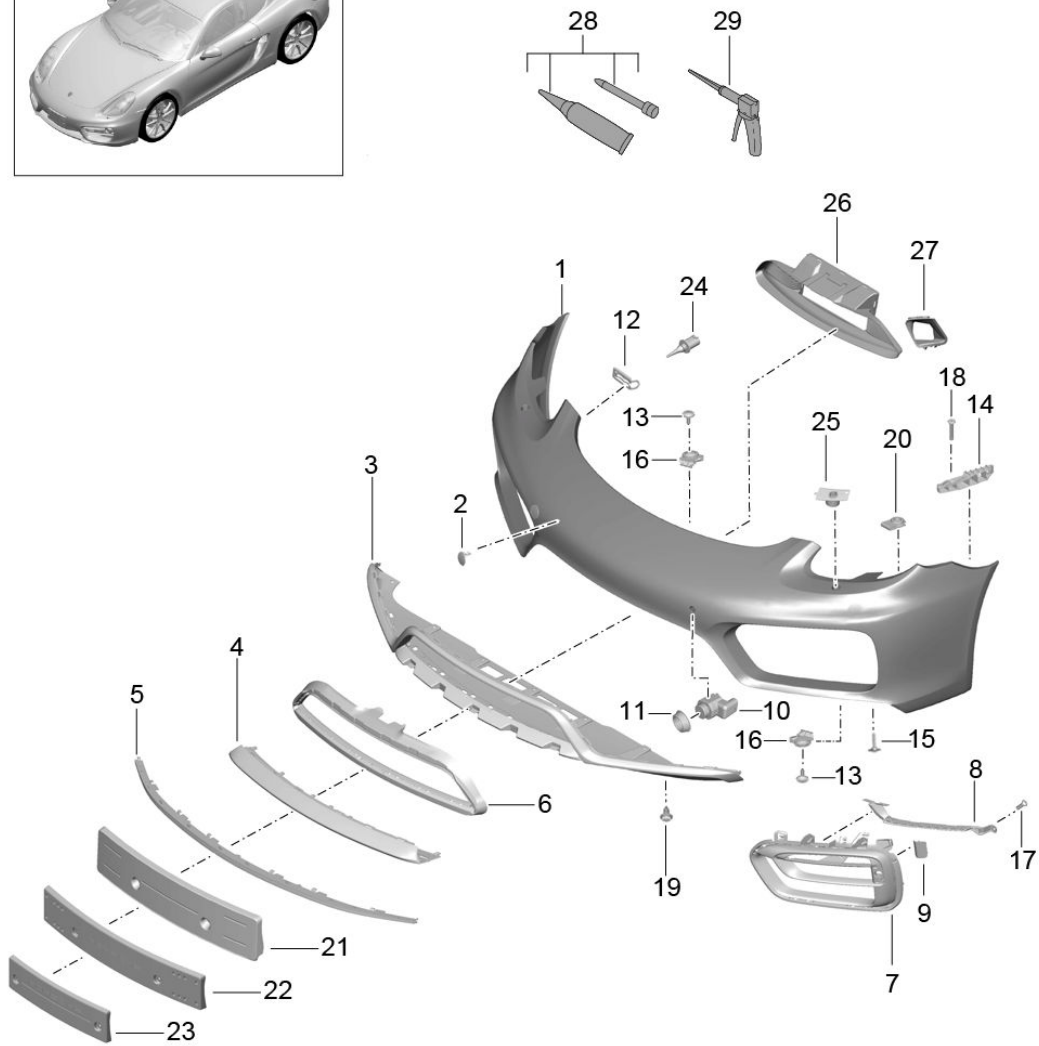

Model: 981C14 Model life 2014>>2016

Pos	Part Number	Description	Remark	Qty	Model
(24)	981 701 051 16 1E0 981 701 051 19	Black Assembly kit Number plate Carrier	Japan ACC	1	PR:209,456
25	981 701 051 19 1E0 958 505 535 00	Black Sensor Temperature sensor		1	PR:572,573
26	981 505 661 02	Retaining plate Headlight washer system	left	1	PR:288
(26)	981 505 662 02	Retaining plate Headlight washer system also use:	000 043 300 47 right	1	PR:288
27	981 575 141 08 981 575 141 08 1E0	Air guide Black	000 043 300 47 center	1	PR:-456
(27)	981 575 141 13 981 575 141 13 1E0	Air guide Black	center	1	PR:456
28	981 575 521 00	guide funnel Fanfare	left	1	
(28)	981 575 522 00	guide funnel Fanfare	right	1	
29	000 043 300 47	Adhesive set adhesive with:		1	
-		5-fold emulsion tube Bracket Headlight washer system use if required:			
30	000 043 300 48	Tool set for adhesive		1	

Model: 981C14

Model life 2014>>2016