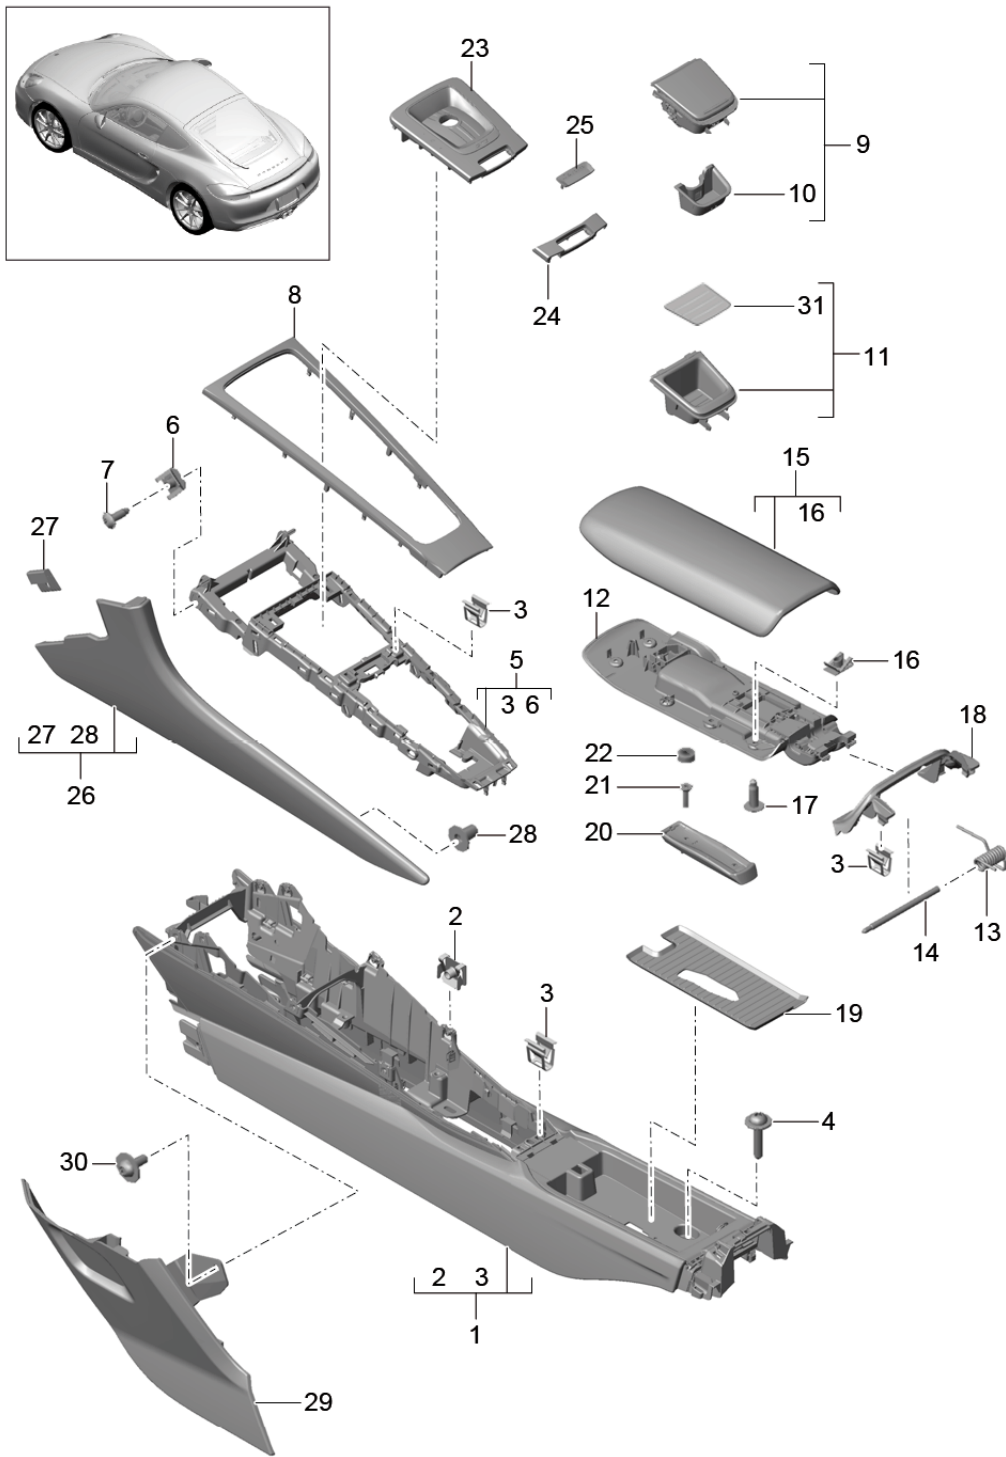

Model: 981C14 Model life 2014>>2016

Pos	Part Number	Description	Remark	Qty	Model
1	991 504 063 00	retaining frame dashboard		1	PR:098
(1)	991 504 063 01	retaining frame	lhd	1	PR:099
2	991 504 615 00	retaining frame	rhd	1	
		Bracket		1	
		tunnel			
3	999 143 013 01	Hexagon bolt M8X21,5		5	
4	999 073 138 01	flat round head bolt M8X25		1	
5	999 073 542 01	Bolt with washer M8X195		1	
6	8E0 857 117	Clip dashboard		2	
		Cowl panel			
7	991 504 407 02	Retainer for support frame A-pillar		2	
8	900 919 008 01	Locating bolt M8X40		4	
9	N 907 611 03	Hexagon collar nut self-locking M8		4	
10	991 504 653 00	Support Steering column		1	
11	N 106 366 01	bolt,hex.hd.with shoul.(combi) M8X110X80		1	
12	999 084 630 01	Hexagon nut M8		1	
13	999 143 013 01	Hexagon bolt M8X20		1	
14	999 919 278 01	Hexagon head bolt M6X20		6	
15		Bracket retaining frame		1	
		see illustration:	809-000		

Model: 981C14

Model life 2014>>2016