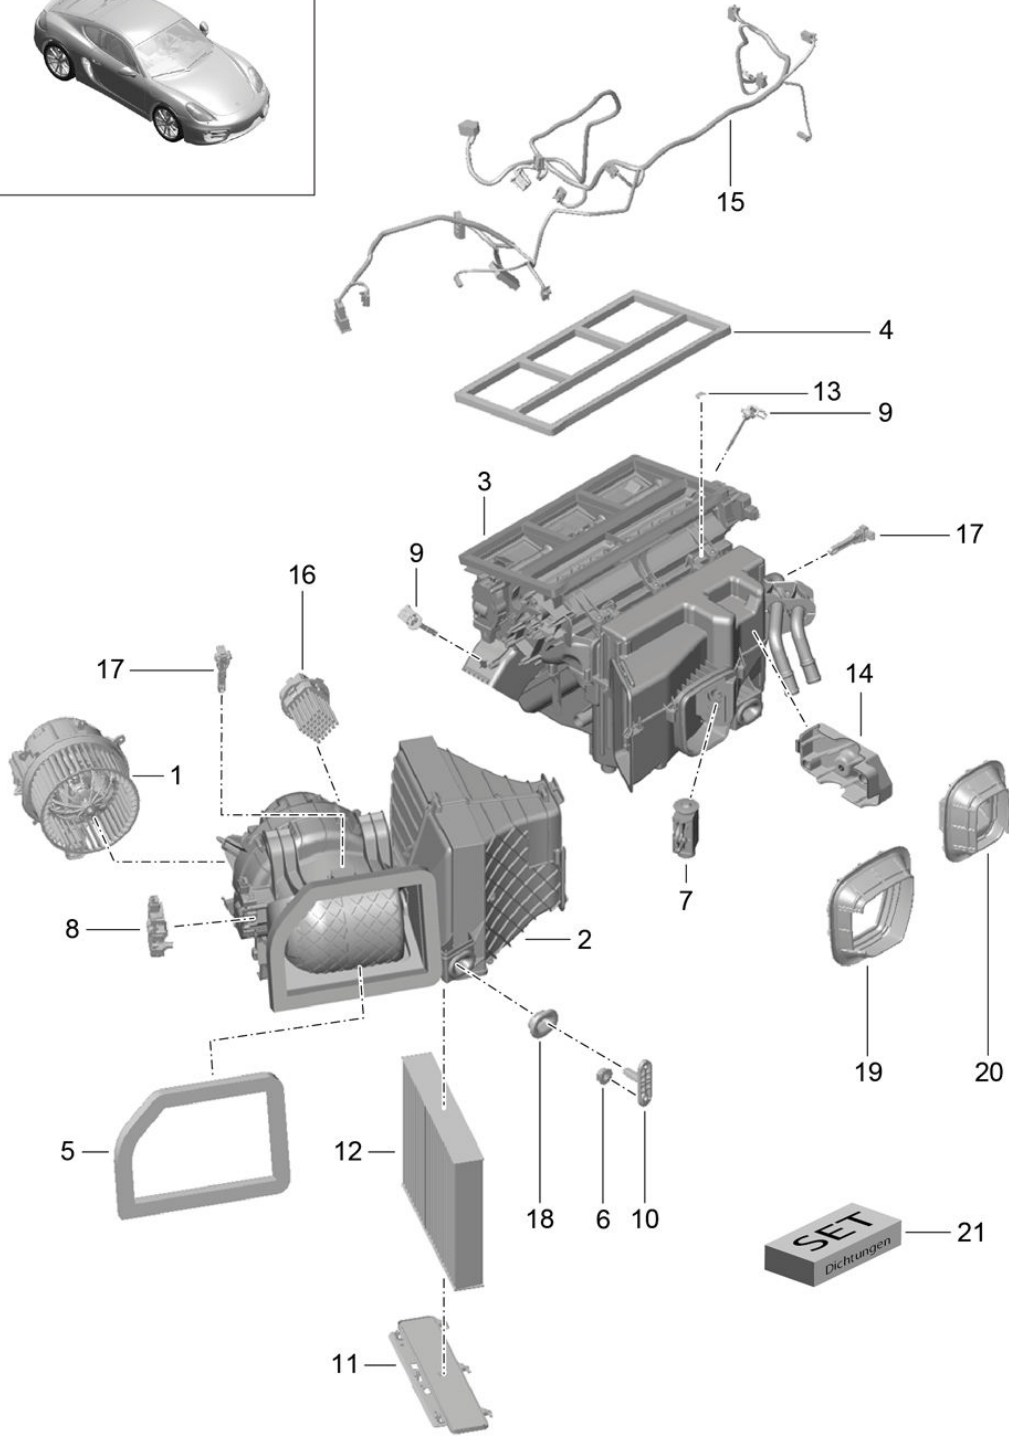

Model: 981C14 Model life 2014>>2016

Pos	Part Number	Description	Remark	Qty	Model
1	981 572 463 00	Air guide Air distributor Air guide	left lhd	1	PR:098
(1)	981 572 463 01	Air guide	left side rhd	1	PR:099
2	981 572 464 00	Air guide	right side lhd	1	PR:098
(2)	981 572 464 01	Air guide	right side rhd	1	PR:099
3	999 703 462 40	End cap 10,0X65		2	PR:572
4	970 653 253 00	Temperature sensor Temperature sensor		2	
5	991 572 693 00	Footwell outlet vent (drivers side)	lhd	1	PR:098
(5)	991 572 694 00	Footwell outlet vent (drivers side)	rhd	1	PR:099
6	991 572 793 02	Footwell outlet vent (passenger side)	rhd	1	PR:099
(6)	991 572 794 02	Footwell outlet vent (passenger side)	lhd	1	PR:098
7	999 507 556 01	panel nut M 5		2	
8	1H0 819 943	round hd. screw (passenger side)		1	
9	999 073 459 01	fillister hd. bolt M5X16 (drivers side)		1	
10	991 572 072 01	Lower part Air intake	lhd	1	PR:098
(10)	991 572 071 00	Lower part Air intake	rhd	1	PR:099
11	900 377 018 09	Hexagon nut M6		2	
12	991 572 272 01	Cover Air intake		1	
13	991 572 371 00	Air filter Air intake		1	
14	991 572 471 01	Grommet Air intake		1	
15	991 573 769 01	Grommet Firewall Expansion valve		1	PR:572,573
16	991 572 263 01	Seal Cross panel Heater pipeline		1	
17		Trim Cold air Cover		1	
18	7PP 907 659	see illustration: Sensor	809-010	1	
19	991 573 794 00	water drain pipe		1	PR:572,573
20	999 512 418 40	Hose clamp 22,7-24,7		1	PR:572,573
21	981 572 769 01	Air guide Intermediate piece	center	1	

Model: 981C14

Model life 2014>>2016