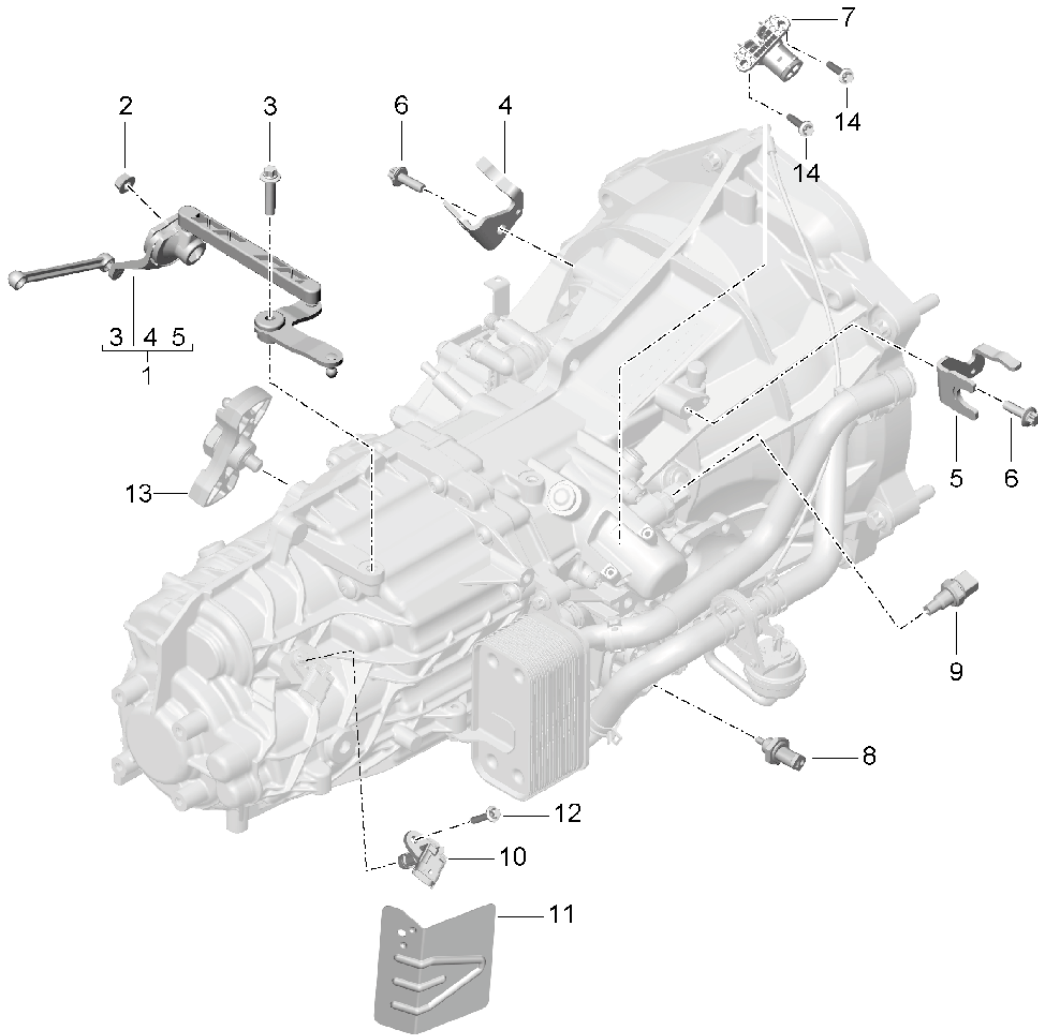

Model: 981C14

Model life 2014>>2016

Model: 981C14

Model life 2014>>2016

Pos	Part Number	Description	Remark	Qty	Model
1		Manual gearbox Individual parts relay lever see illustration:	701-000	1	G8100, G8120
2	900 377 003 03	Hexagon nut M 8		1	
3	900 385 006 01	Torx screw BM 8 X 35 Discontinued part		1	
3	900 385 042 01	Torx screw BM 8 X 35		1	
4		Bracket see illustration:	701-000	1	
5		Bracket see illustration:	701-000	1	
6	900 385 098 01	Torx screw BM 8 X 25		2	
7	981 606 303 00	Sensor		1	
8	981 606 420 00	Temperature sensor		1	
9	01E 941 521 B	switch for reversing light Back-up light		1	
10	7PP 905 381 A	Inductive sensor speed sensor		1	
11	981 111 275 00	Heat insulation speed sensor		1	PR:008, -XLF
12	900 385 001 01	Torx screw BM 8 X 20		1	PR:008, -XLF
13	981 303 051 00	flywheel		1	
14	981 606 801 00	Socket head bolt M 6 X 18		2	
-	000 043 209 23	Grease LIQUI MOLY PU 53 / WDR 50 GR.		X	
-	G 052 128 A1	sealing grease for radial shaft oil seal LIQUI MOLY PU 53 / WDR 50 GR.		X