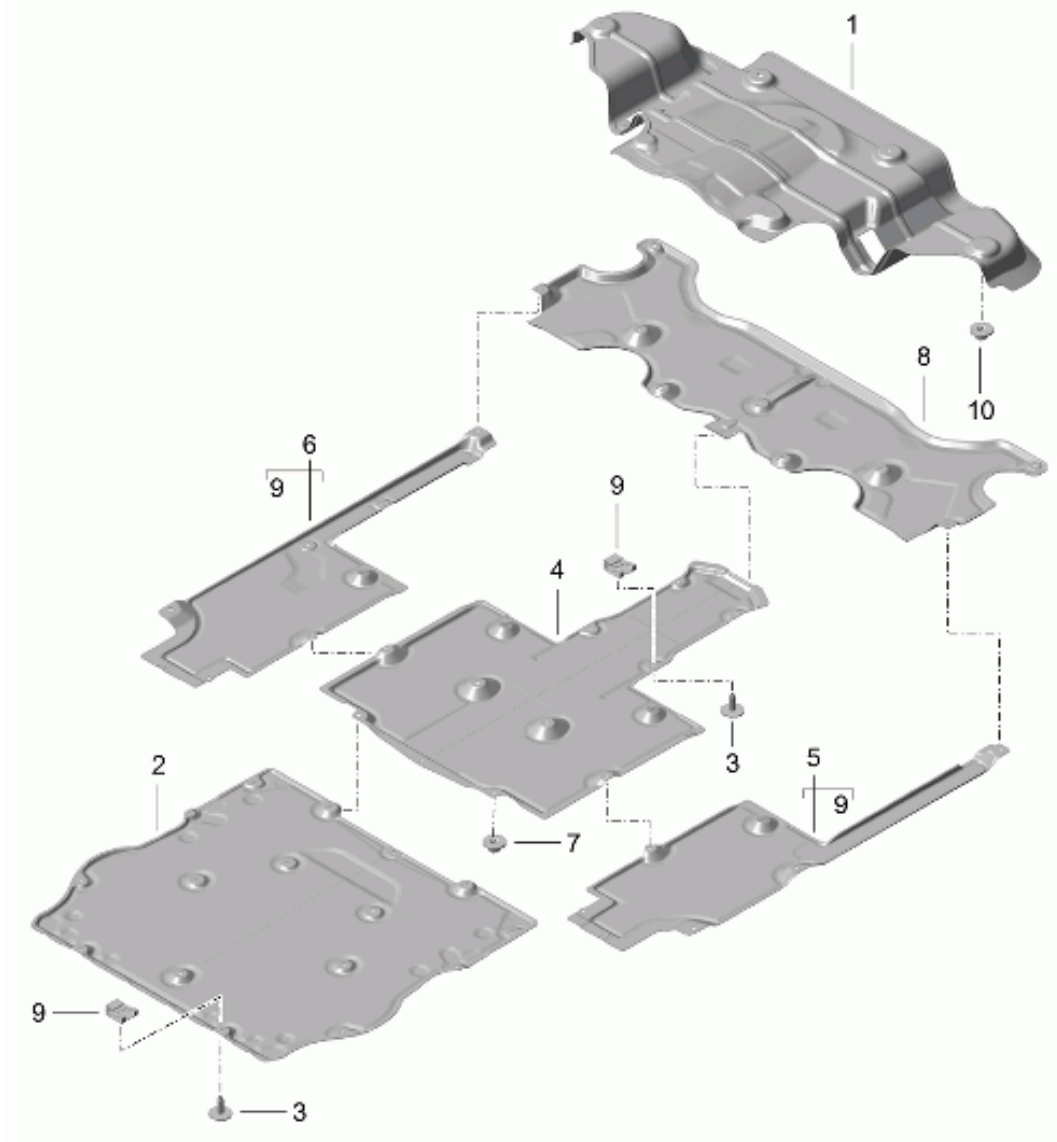

Model: 981C14

Model life 2014>>2016

Model: 981C14

Model life 2014>>2016

Pos	Part Number	Description	Remark	Qty	Model
1	981 504 405 01	Trim Underbody Heat insulation boot floor plate		1	
2	991 504 601 00	Cover	front	1	
3	999 073 505 01	panel screw ST 4,8X16		X	
4	991 504 603 00	Cover	center	1	
5	991 504 605 00	Cover	left	1	
6	991 504 606 00	Cover	center right center	1	
7	999 049 032 40	Hexagon plastic collar nut T6/22X10,5		X	
8	981 504 609 00	Cover	rear	1	
9	999 507 795 09	Underbody panel nut ST 4,8		2	
10	999 049 039 01	Hexagon nut T6		6