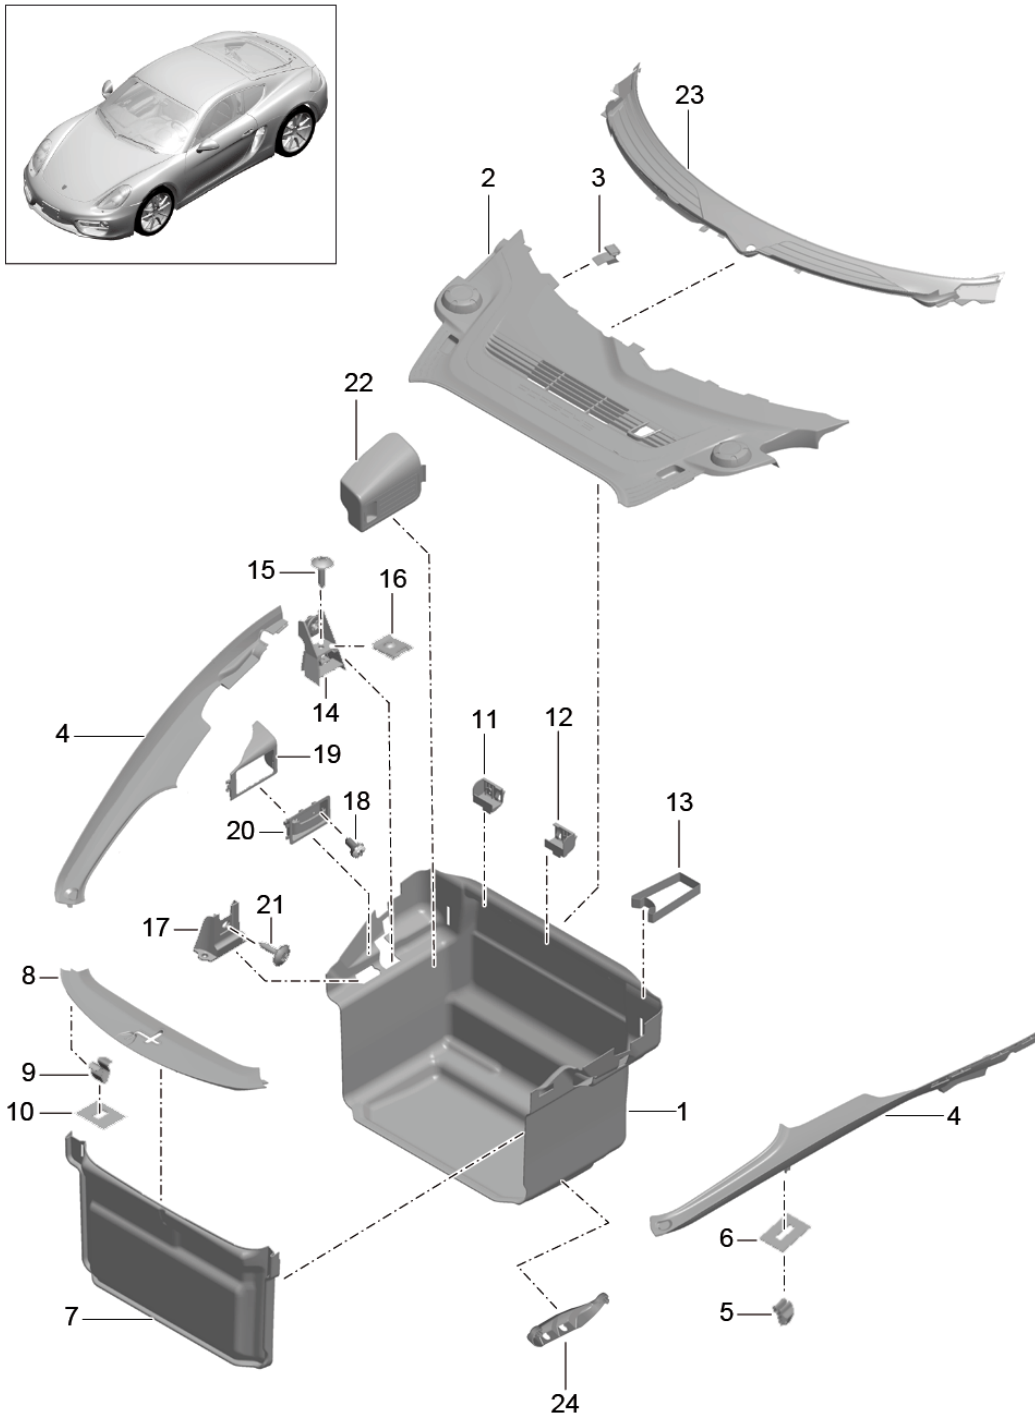

Model: 981C14

Model life 2014>>2016