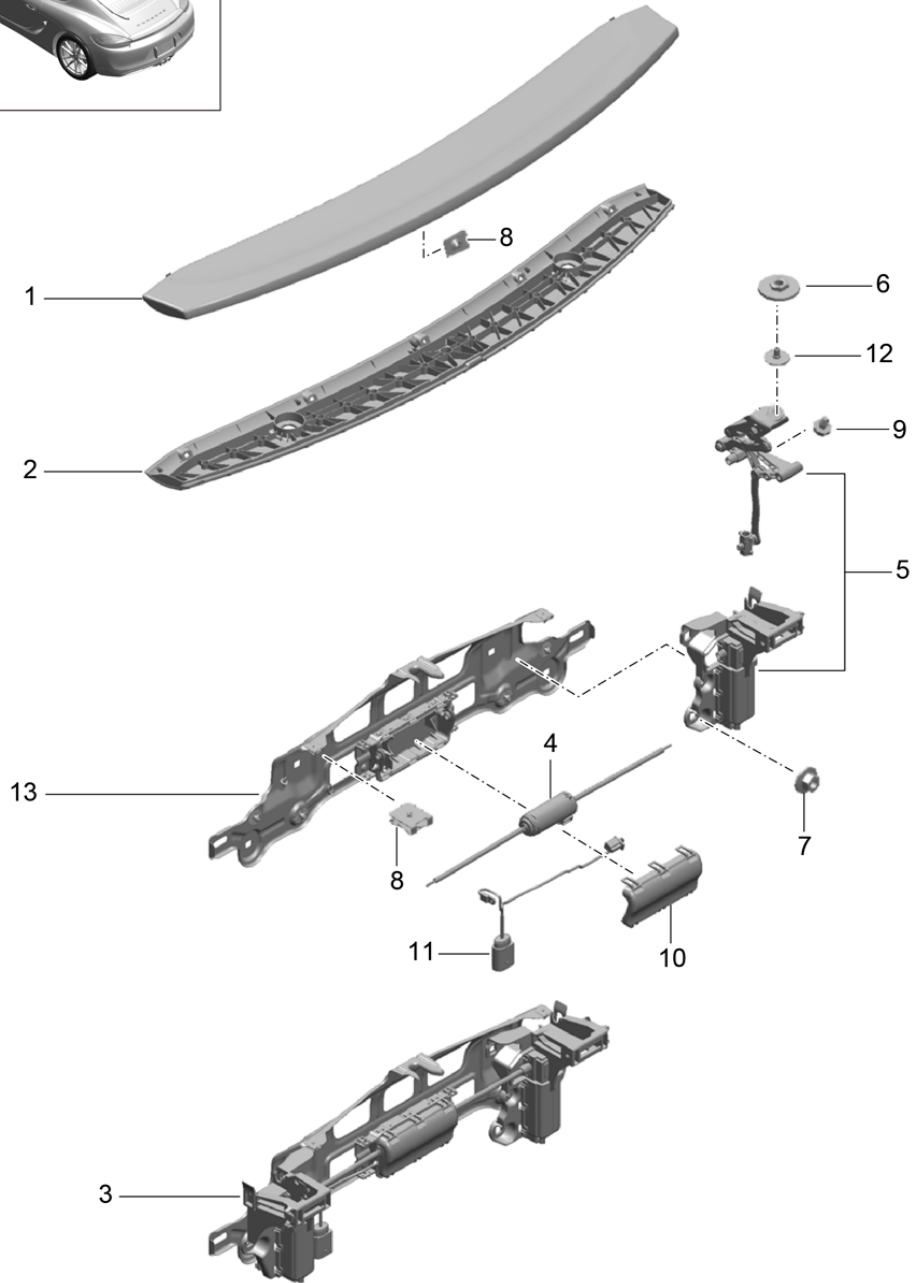

Model: 981C14

Model life 2014>>2016

Model: 981C14 Model life 2014>>2016

Pos	Part Number	Description	Remark	Qty	Model
1	981 504 241 03	Rear spoiler Spoiler Upper part primed		1	
2	981 504 205 01	Spoiler Lower part		1	
3	981 504 109 01	Driving mechanism (complete) Discontinued part		1	
3	981 504 109 04	Driving mechanism (complete)		1	
4	981 504 961 00	Electric motor		1	
		with:			
5	981 504 971 01	Flex shaft Toggle catch	left	1	
(5)	981 504 972 01	Toggle catch	right	1	
6	999 076 063 01	Combined nut M8		2	
7	999 076 094 01	Combined nut M6		8	
8	999 507 795 09	panel nut ST 4,8		X	
9	999 703 503 40	Stop buffer 6,0X11,5X14		2	
10	970 512 363 00	Cover		1	
11	981 612 882 01	Electric installation set		1	
12	981 504 967 00	throttle control element M8		2	
13	981 504 963 00	Support		2