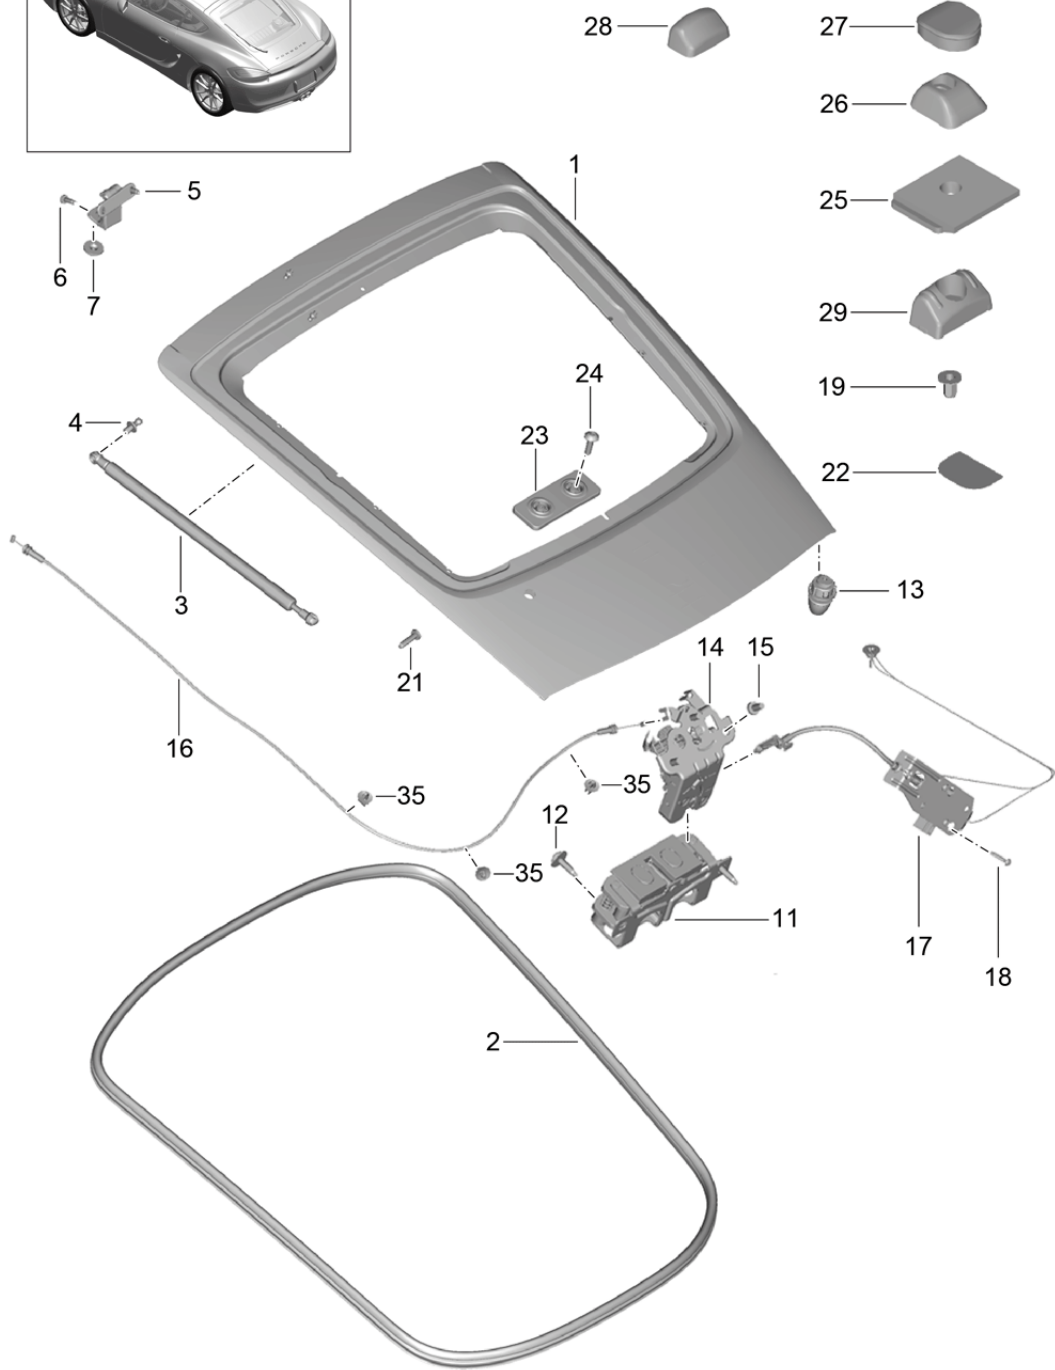

Model: 981C14

Model life 2014>>2016

Model: 981C14 Model life 2014>>2016

Pos	Part Number	Description	Remark	Qty	Model
1	981 512 011 03 981 512 011 03 GRV	Cover Cover primed	rear	1	PR:426
1	981 512 011 04 981 512 011 04 GRV	Cover primed also use:		1	PR:425
-	000 043 204 38	sealant		1	
2	981 512 611 01	Seal Cover		1	
3	981 512 551 03	Gas filled strut		2	PR:426
3	981 512 551 04	Gas filled strut		2	PR:425
4	999 167 030 01	Ball stud Gas filled strut		4	
5	981 512 151 03	Hinge	left	1	
(5)	981 512 152 03	Hinge	right	1	
6	999 073 378 01	flat round head bolt Hinge Cover M6 X 20	outer	4	
7	N 905 115 05	Hexagon collar nut self-locking		2	
11	981 512 051 01	Lock upper part		1	
12	999 073 534 01	Bolt with washer M 8 X 30		2	
13	987 512 987 00	throttle control element		2	
14	8R0 827 505	Lid lock		1	
15	999 073 104 01	Torx screw M 8 X 16		2	
16	981 512 521 05	Emergency operation		1	
17	981 512 117 00	throttle control element		1	
18	999 919 717 01	fillister hd. bolt 5,0 X 27		2	
19	999 500 159 01	rivetted cap nut M6/0,75		4	
21	999 073 188 09	fillister hd. bolt M6 X 25		4	
25	981 512 899 00	basic plate Bodyshell		2	
26	981 512 897 00	Adjusting mechanism Bodyshell		2	
27	981 512 895 00	Cover cap Bodyshell		2	
28	981 512 893 00	Cover cap Cover		2	
29	981 512 891 00	basic plate Cover		2	
35	9A7 837 851 00	Retaining clip Cable Emergency operation		3