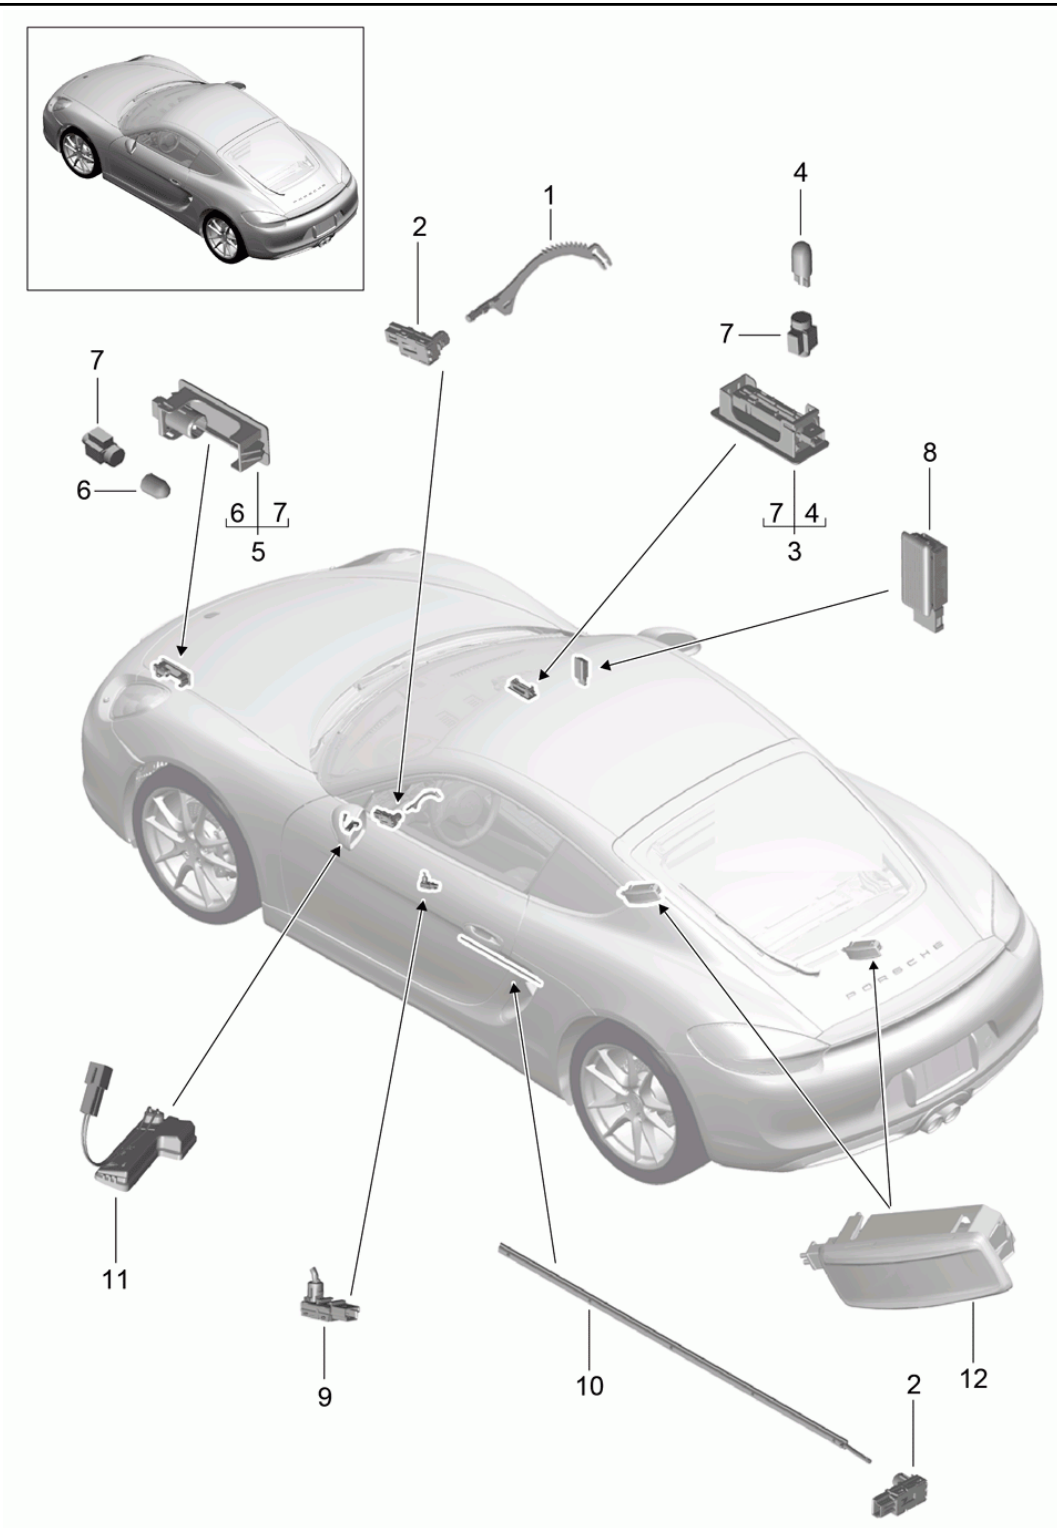

Model: 981C14

Model life 2014>>2016

Model: 981C14 Model life 2014>>2016

Pos	Part Number	Description	Remark	Qty	Model
-		Interior lights Door warning light Footwell light Luggage compartment lamp Glove box light Light Exterior mirror interior light			
1	991 632 131 00	see illustration: fibre optic conductor	903-006 lhd	1	PR:098
(1)	991 632 132 00	Ignition/starter switch fibre optic conductor Ignition/starter switch	rhd	1	PR:099
2	7PP 947 101	Light		4	
3	991 632 024 00	Footwell light		2	PR:-630
(3)	991 632 133 00	Footwell light Included LED module		2	PR:630
4	999 631 040 90	bulb 5 W		2	PR:-630
5	991 632 020 00	Light	front	1	PR:-630
(5)	991 632 137 00	Luggage compartment Light Included LED module	front	1	PR:630
6	999 631 134 90	Luggage compartment bulb X6 W		1	PR:-630
7	970 632 187 00	Bulb holder		3	PR:-630
8	991 632 071 00	Glove box light		1	
9	991 632 085 00	Door handle light	left	1	PR:630
(9)	991 632 086 00	Door handle light	right	1	PR:630
10	991 632 189 00	fibre optic conductor	left	1	PR:630
(10)	991 632 190 00	Stowage compartment fibre optic conductor Stowage compartment	right	1	PR:630
11	991 631 611 01	Light Exterior mirror	left	1	PR:258,259, 260,261
(11)	991 631 612 01	Light Exterior mirror	right	1	PR:258,259, 260,261
12	981 632 135 00	Light Luggage compartment and c-pillar	rear	3	