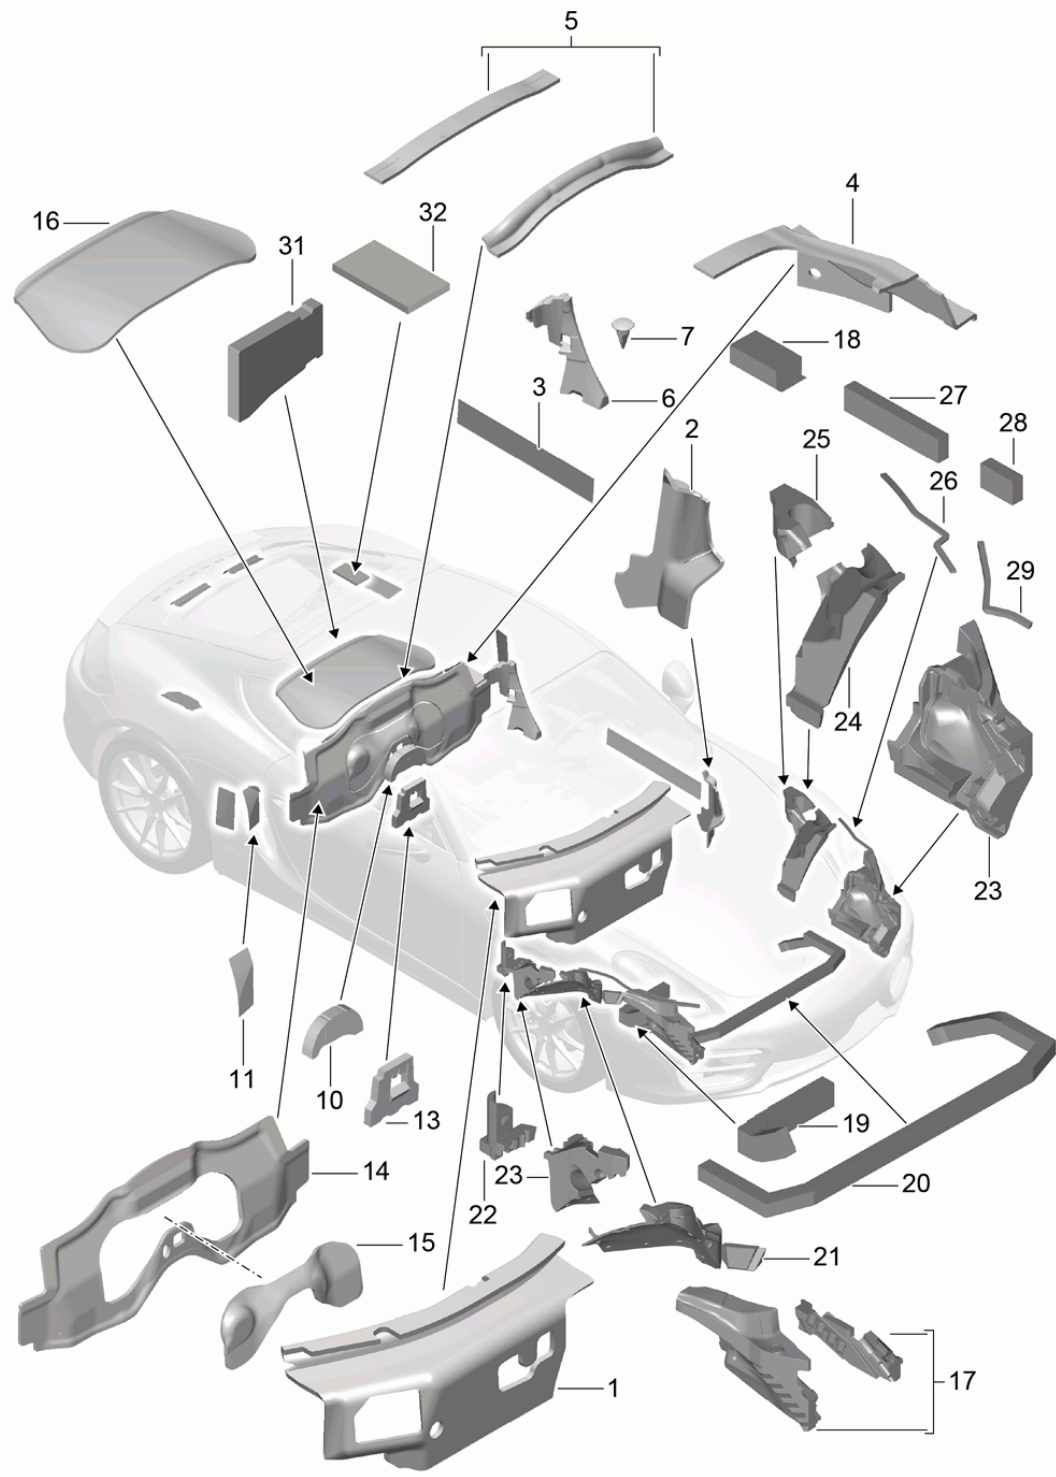

Model: 981C14

Model life 2014>>2016

Model: 981C14 Model life 2014>>2016

Pos	Part Number	Description	Remark	Qty	Model
1	991 556 723 00	Body Sound proofing 1 Sound absorber	lhd	1	PR:098
(1)	991 556 724 00	Firewall Sound absorber	rhd	1	PR:099
2	991 556 605 01	Firewall Sound absorber	left	1	
(2)	991 556 606 00	Wheel housing Sound absorber	front right	1	
3	997 556 531 01	Wheel housing sound absorber for door	front	2	
4	981 556 721 00	Sound absorber	left	1	
(4)	981 556 722 00	Engine bay Sound absorber	side right	1	
5	981 556 645 00	Engine bay Sound absorber	side front and rear	2	
6	981 556 603 01	Sound absorber	left	1	
(6)	981 556 604 01	Cover Belt Sound absorber	right	1	
7	999 703 259 40	Cover Belt Bungs Sound absorber		2	
10	981 556 683 01	Cover Belt Sound absorber	rear	1	
11	991 556 503 00	Centre console Damping	inner	1	
13	981 556 681 01	Sound absorber Seal		1	
14	981 556 741 01	tunnel Sound absorber		1	
15	981 556 745 00	filler plate Engine bay Sound absorber		1	
(15)	981 556 513 00	filler plate Passenger compartment Damping		1	GTS PR:011
(15)	981 556 514 00	Cover filler plate D - MJ 2015>>		1	GTS PR:011
(15)	981 556 515 00	Damping Cover filler plate D - MJ 2015>>	center	1	GTS PR:011
16	981 556 743 00	Sound absorber cover for engine compartment Passenger compartment		1	
17	991 572 532 00	Foam part PDCC		1	PR:098
(17)	991 572 534 00	Firewall Foam part PDCC		1	PR:098
18	991 572 529 00	Firewall Foam part		1	
19	991 572 525 01	Fuel tank Foam part		1