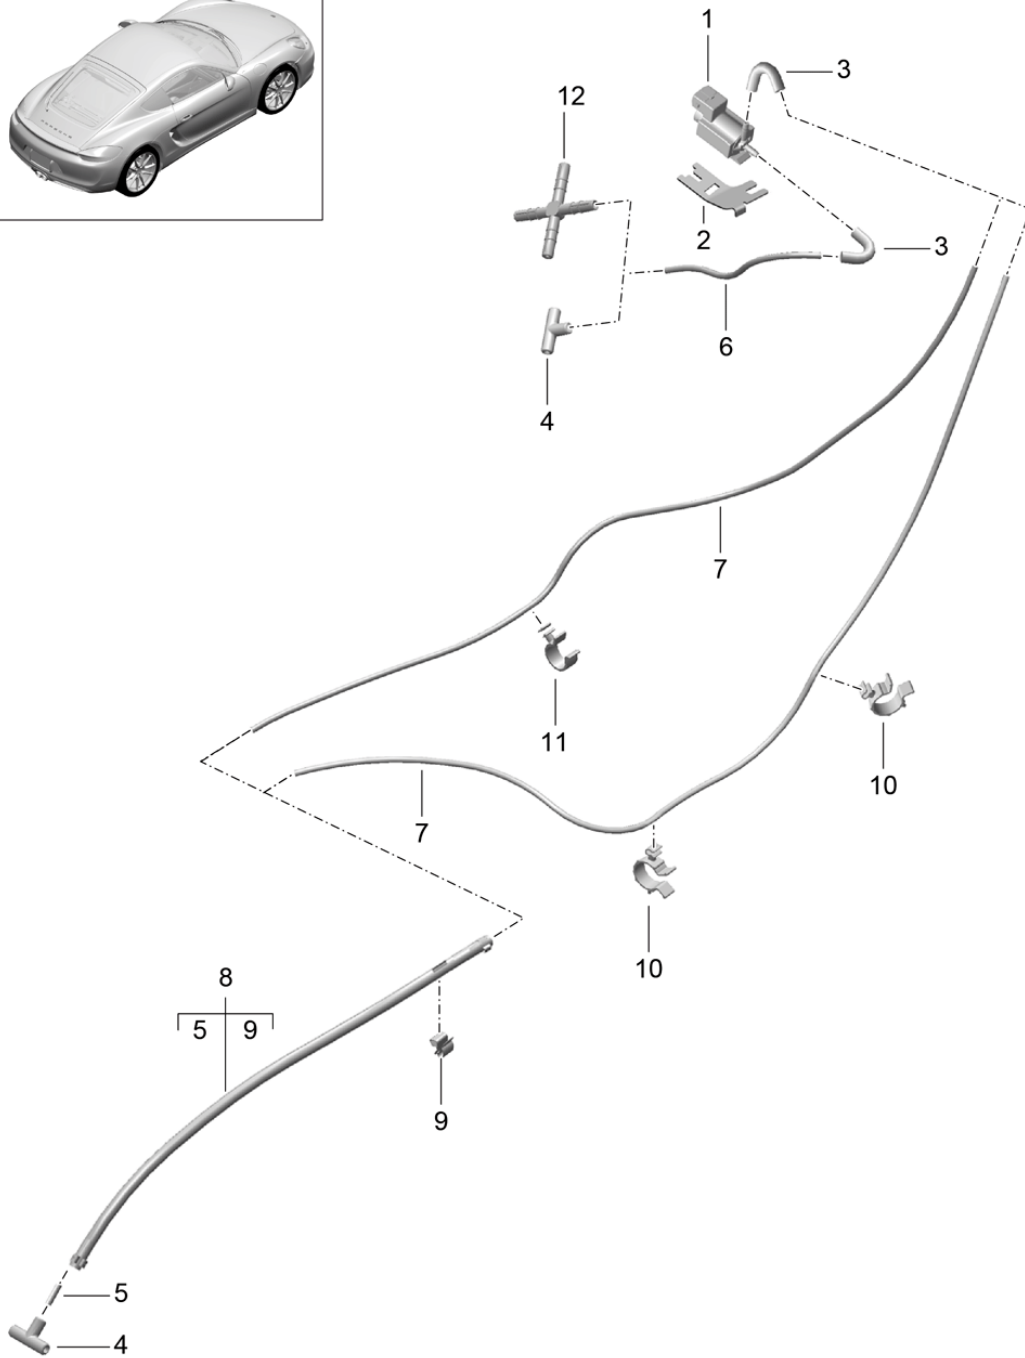

Model: 981C14

Model life 2014>>2016

Model: 981C14 Model life 2014>>2016

Pos	Part Number	Description	Remark	Qty	Model
		exhaust system Sport Control			PR:XLF
1	7PP 906 270	Change-over valve		1	
2	981 111 989 00	Bracket Change-over valve		1	PR:XLF,-155
(2)	981 110 320 00	Retainer for exhaust system Change-over valve		1	PR:009,155
-	032 972 821	Clip		1	PR:009,155
-	900 385 041 01	Torx screw Bracket BM 6 X 12		1	PR:009,155
3	928 574 717 06	Molded hose Discontinued part		2	PR:XLF
3	928 574 717 07	Molded hose No longer use the part here		2	PR:XLF
3	9P1 129 487	Molded hose		2	PR:XLF
3	928 574 717 07	Molded hose No longer use the part here		2	PR:155
3	9P1 129 487	Molded hose		2	PR:155
4	06E 133 794	t-piece		1	
-	900 918 005 40	Pipe Vacuum line 5,0 X 1,0		X	
6		Vacuum line L = 225mm		1	
7		Vacuum line L = 755MM		1	PR:480
7		Vacuum line L = 600MM		1	PR:250
(8)	981 111 049 00	Vacuum line L = 590MM	steel	1	
(8)	981 111 049 01	Vacuum line L = 590MM No longer use the part here	steel	1	
9	3D0 971 939 B	cable terminal 6,00 - 9,00		1	
10	999 507 206 40	Bracket 4,30 / 23,00		2	PR:480
11	N 102 810 02	Bracket 4,30 / 20,00		1	PR:250
12	928 573 729 05	Distributor Fourfold		1	PR:250
(12)	928 573 727 05	Distributor Triple		1	PR:480
-	N 020 904 4	Cable ties		X