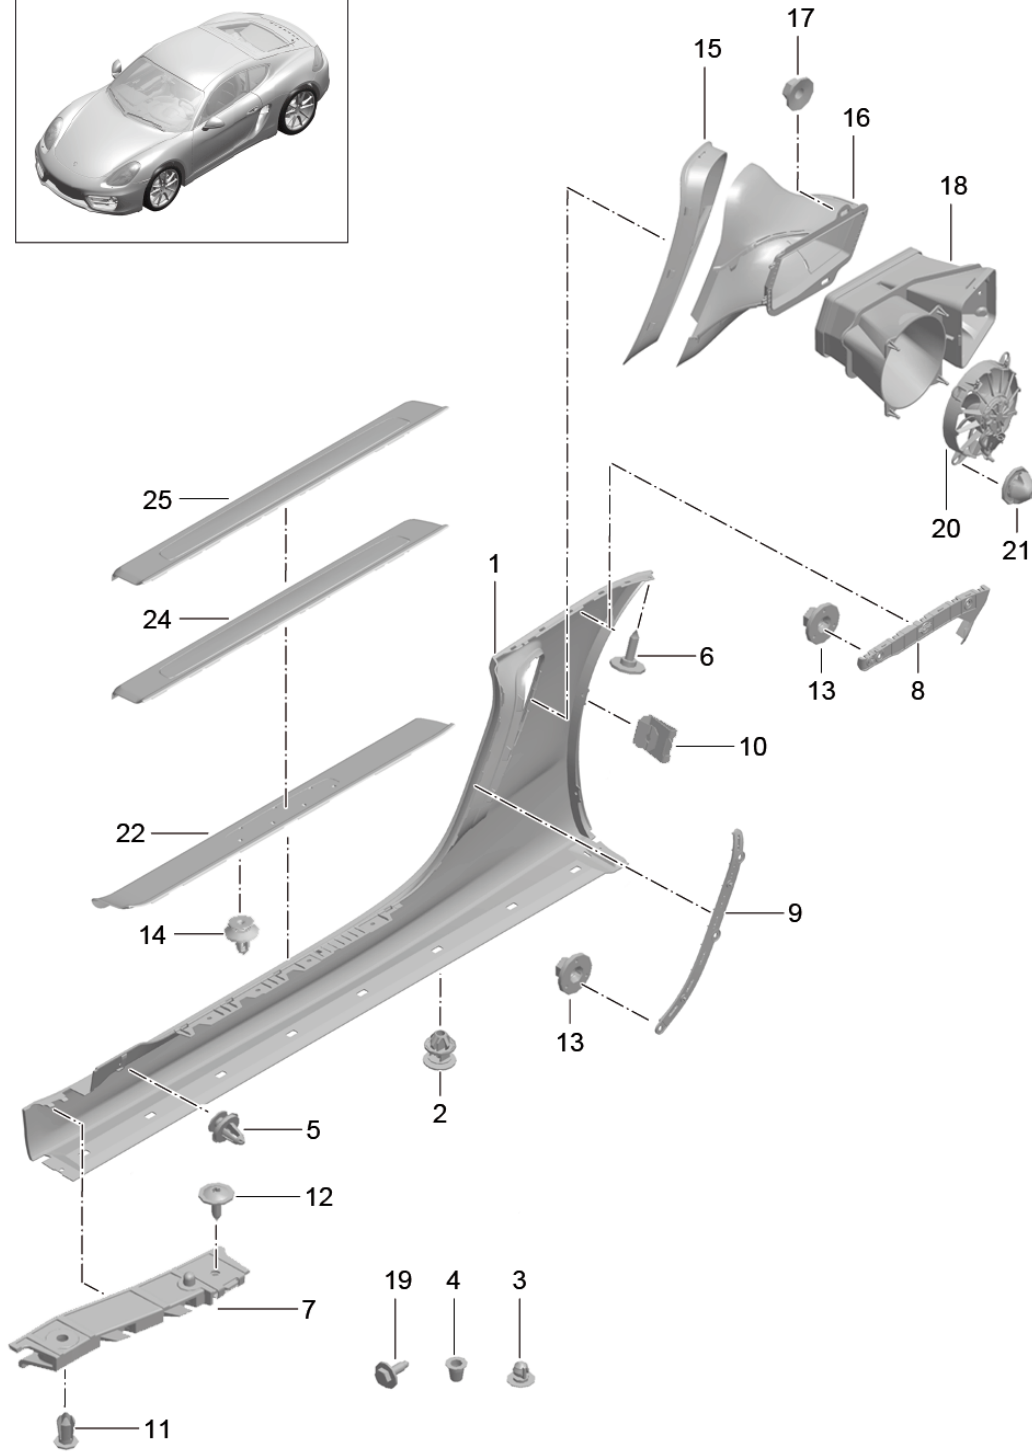

Model: 981C14

Model life 2014>>2016

Model: 981C14

Model life 2014>>2016

Pos	Part Number	Description	Remark	Qty	Model
1	981 504 661 06	Side member trim and Ventilation Engine compartment Side member trim primed	left	1	
(1)	981 504 662 06	Discontinued part Side member trim primed	right	1	
2	981 504 597 00	Discontinued part Fasteners		2	
3	999 591 413 40	Side member trim Retaining clip 9,80		8	
4	999 702 403 40	Grommet 9,5X14		8	
5	999 507 999 40	Retaining clip 8,1X2,00		8	
6	999 073 231 09	panel screw ST4,8X16-C		2	
7	981 504 763 00	retaining strip	left front	1	
(7)	981 504 764 00	retaining strip	right front	1	
8	981 504 863 02	retaining strip	left rear	1	
(8)	981 504 864 02	retaining strip	right rear	1	
9	981 504 865 01	retaining strip	left center	1	
(9)	981 504 866 01	retaining strip	right center	1	
10	999 507 795 09	panel nut ST 4,8		4	
11	999 591 712 40	Spreader rivet 6,0X12,0		2	
12	999 073 505 01	panel screw ST4,8X16-C		2	
13	999 049 032 40	Hexagon plastic collar nut T6/22X10,5		12	
14	999 507 999 40	Retaining clip 8,1X2,00		8	
15	981 504 561 01	Trim Air inlet Discontinued part	left	1	
	981 504 561 01 1E0	Black			
		use if required:	981 504 562 02		
15	981 504 561 02	Trim Air inlet	left	1	
(15)	981 504 562 01	Trim Air inlet Discontinued part	right	1	
	981 504 562 01 1E0	Black			
		use if required:	981 504 561 02		
(15)	981 504 562 02	Trim Air inlet	right	1	
16	981 504 549 01	Frame Air inlet	left	1	
		with:			
		Disc Discontinued part			
	981 504 549 01 1E0	Black			
16	981 504 549 03	Frame	left	1