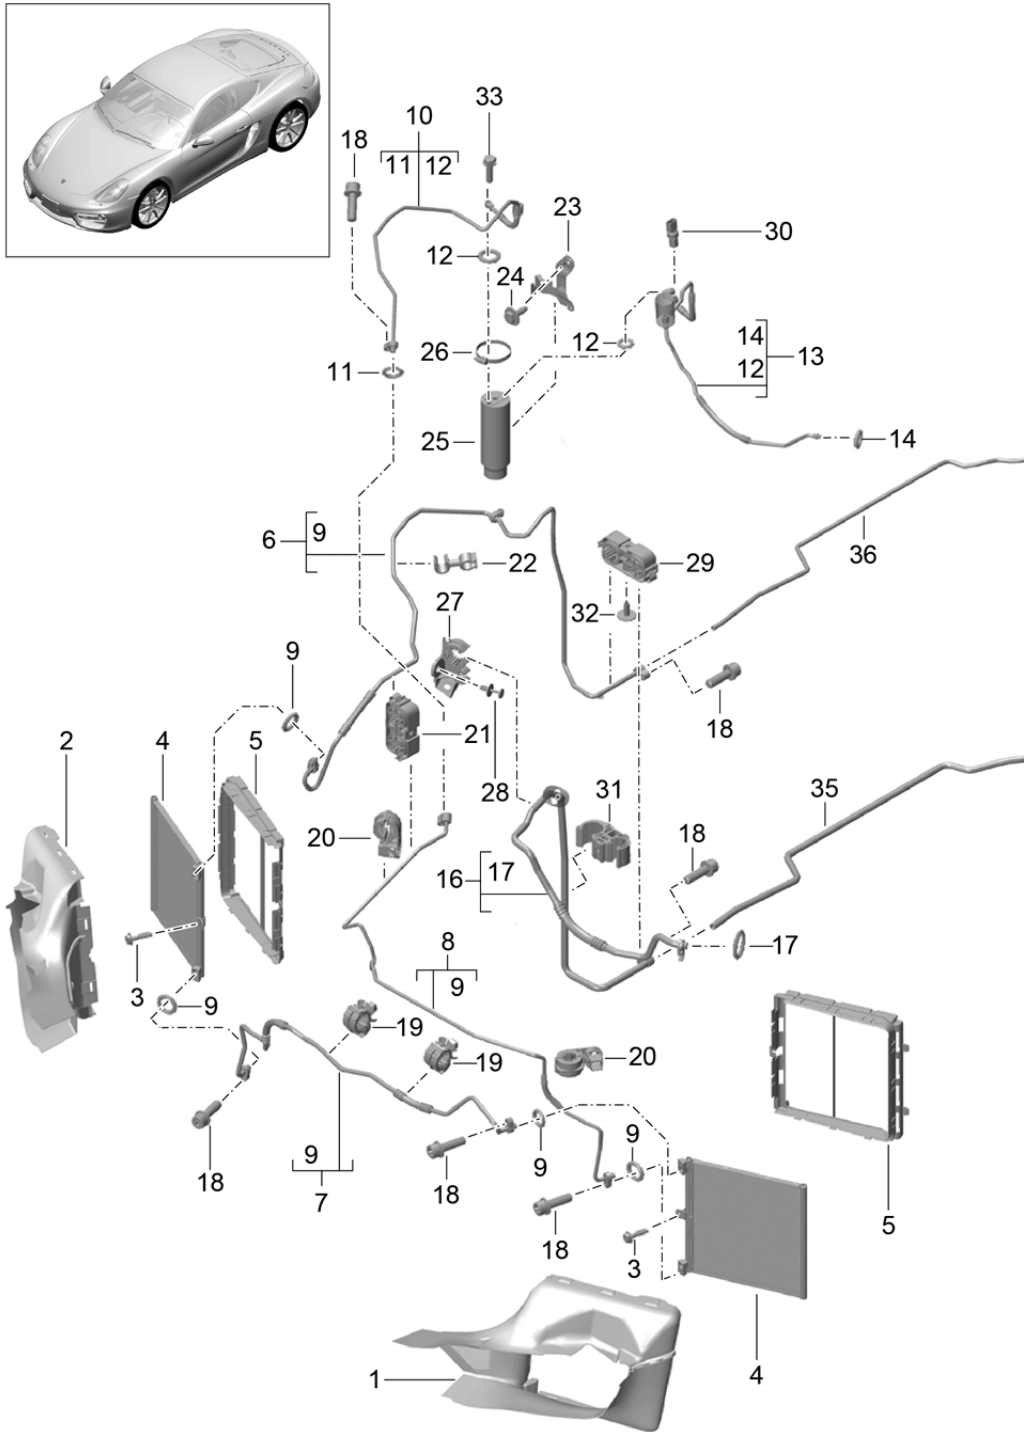

Model: 981C14

Model life 2014>>2016

Pos	Part Number	Description	Remark	Qty	Model
1	9A1 126 011 05	Compressor		1	
(1)	9A1 126 011 AX	Air conditioning Compressor		1	
2	900 385 134 01	Compressor Replacement parts		1	
3	900 385 102 01	Hexagon head bolt M8X170		2	
4		Torx screw M8X90		1	
5		suction line see illustration, item:	813-025,4	1	
6	N 104 144 02	Pressure line see illustration, item:	813-025,5	2	
7	000 043 200 04	Socket head bolt with hexagon socket head M 8X28-U		1	
		Compressor oil 250 ML			

Model: 981C14

Model life 2014>>2016