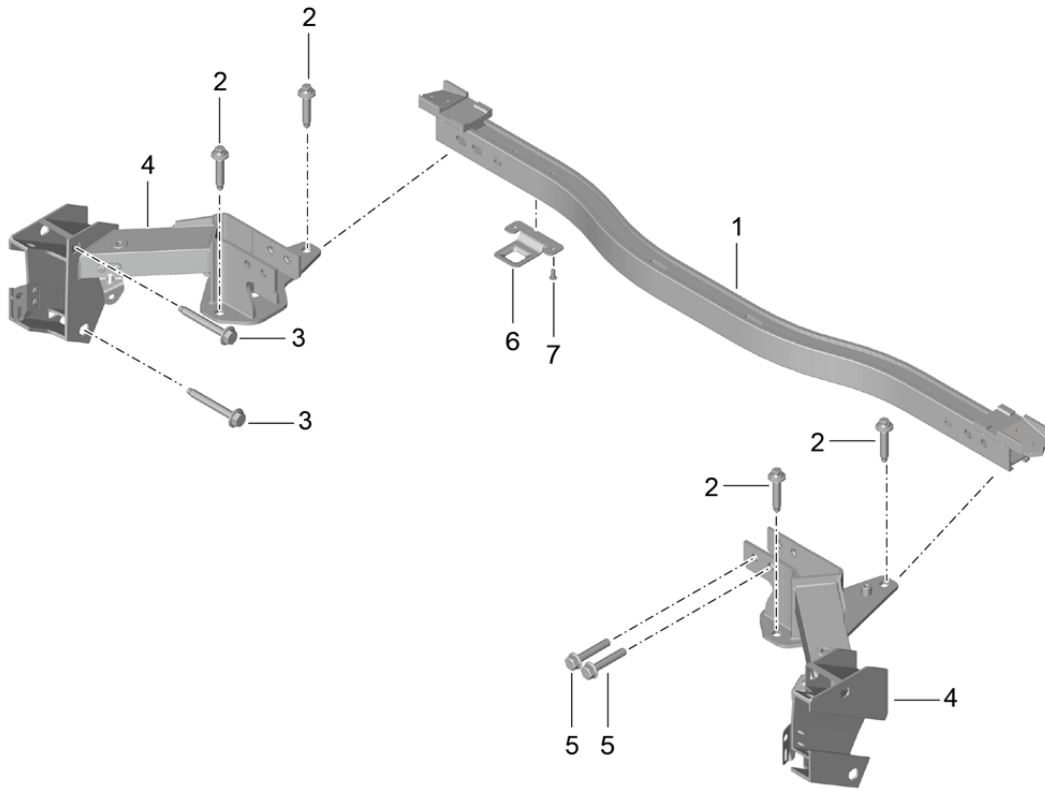

Model: 981C14

Model life 2014>>2016

Model: 981C14

Model life 2014>>2016

Pos	Part Number	Description	Remark	Qty	Model
1	981 580 151 00	Cross member		1	
2	900 385 133 01	Cross member		4	
		Screw			
		M10X50			
3	999 072 066 01	Hexagon bolt		4	
		M10X80			
4	981 580 213 00	Support for cross member	left	1	
(4)	981 580 214 00	Support for cross member	right	1	
5	900 378 348 01	Hexagon bolt		4	
		AM 10X55			