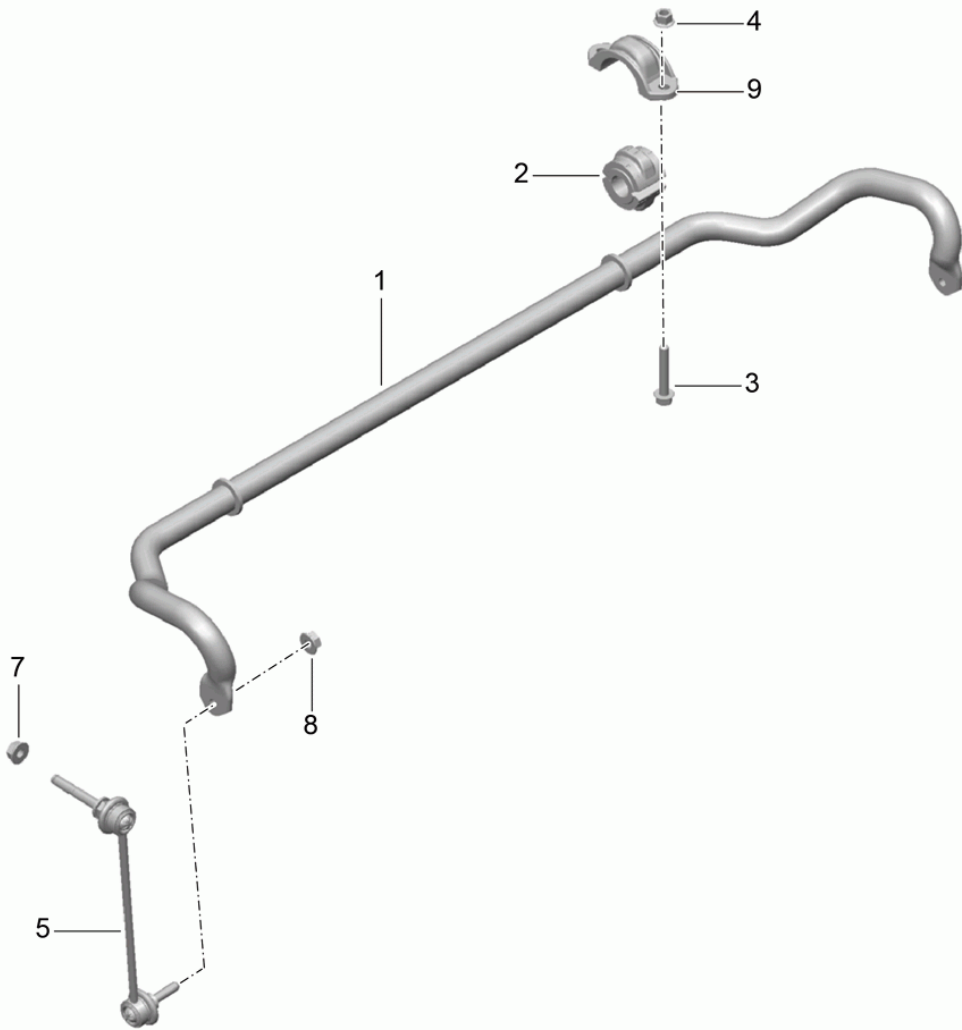

Model: 981C14

Model life 2014>>2016