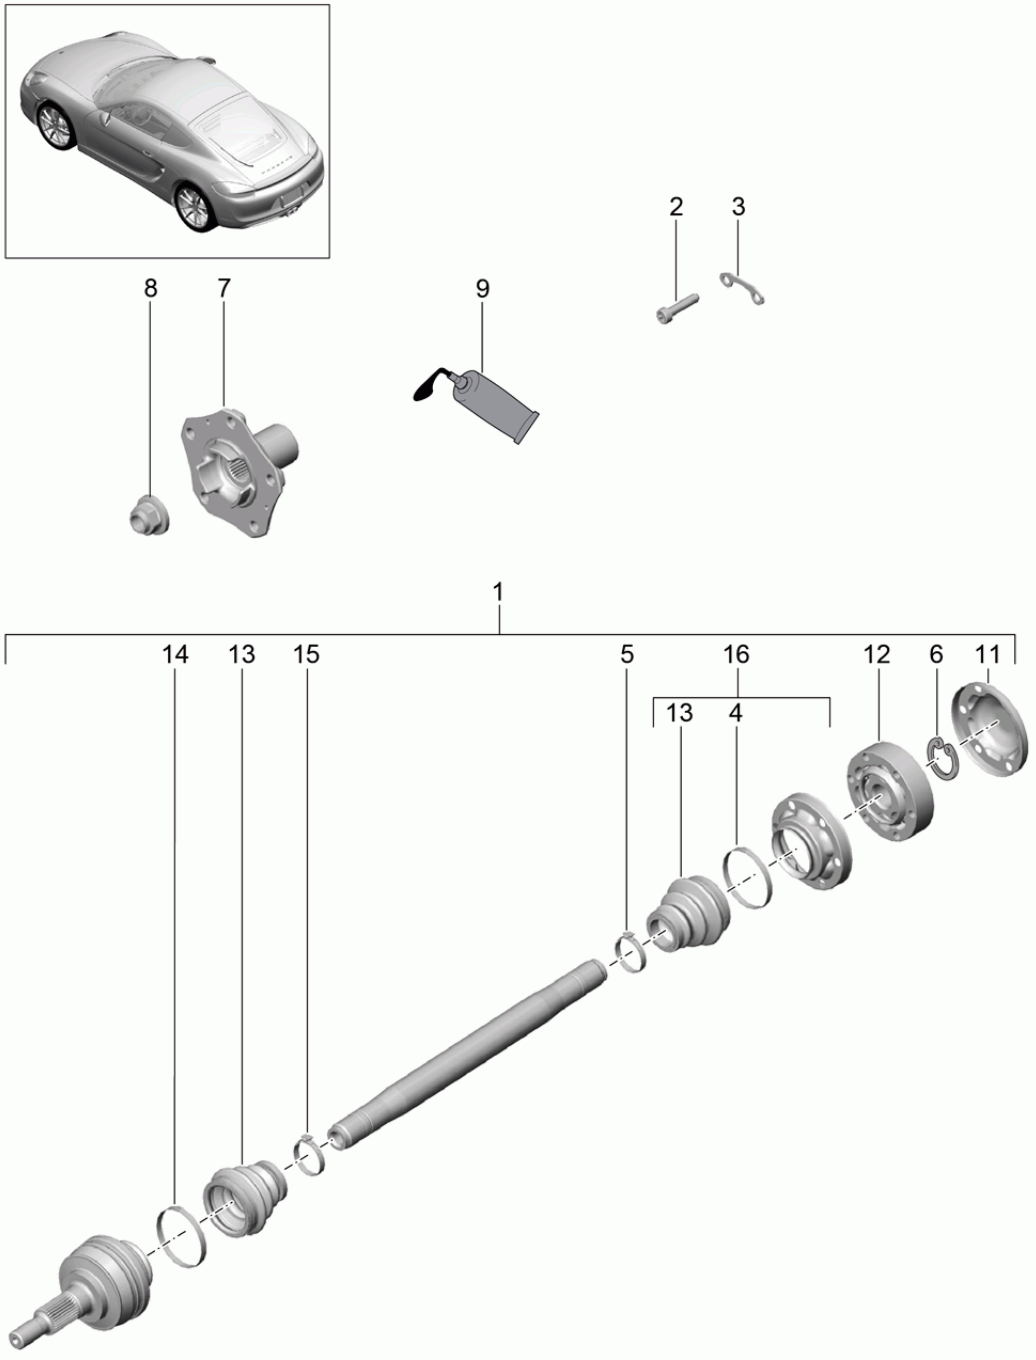

Model: 981C14

Model life 2014>>2016

Model: 981C14

Model life 2014>>2016

Pos	Part Number	Description	Remark	Qty	Model
		Drive shaft			
		Wheel hub			
1	981 332 024 00	Drive shaft	left	1	PR:008,480
(1)	981 332 024 20	Drive shaft	right	1	PR:008,480
(1)	981 332 024 10	Drive shaft	left	1	PR:009,480
(1)	981 332 024 30	Drive shaft	right	1	PR:009,480
(1)	981 332 024 50	Drive shaft		2	PR:008,250
(1)	981 332 024 60	Drive shaft		2	PR:009,250
2	999 510 047 01	Socket head bolt M 10 X 46,5		12	
3	986 332 191 00	Spacer		6	PR:008
(3)	991 332 191 00	Spacer		6	PR:009
4	996 332 957 00	Clip 73 MM		4	PR:009
5	996 332 257 00	Clip 34 MM		4	
6	900 041 014 00	Securing ring		2	
7	991 341 605 02	Wheel hub Discontinued part		2	
7	991 341 605 03	Wheel hub		2	
8	999 084 135 01	Hexagon nut M 22 X 1,5 Discontinued part		2	
8	999 084 135 02	Hexagon nut M 22 X 1,5		2	
9	000 043 110 01	Grease 1 100-gramme tube		X	
10	000 043 205 36	sealant 1 100-gramme tube		X	
11	987 332 267 00	End cap		2	PR:008
(11)	997 332 267 00	End cap		2	PR:009
12	986 332 030 00	Joint		2	PR:008
(12)	991 332 030 00	Joint		2	PR:009
13	996 332 293 00	Dust bellows		4	
14	996 332 957 00	Clip 73 MM		4	
15	996 332 257 00	Clip 34 MM		4	
16	987 332 955 00	Bellows	with:	2	PR:008
(16)	997 332 955 00	Cap Bellows	with:	2	PR:009
		Cap