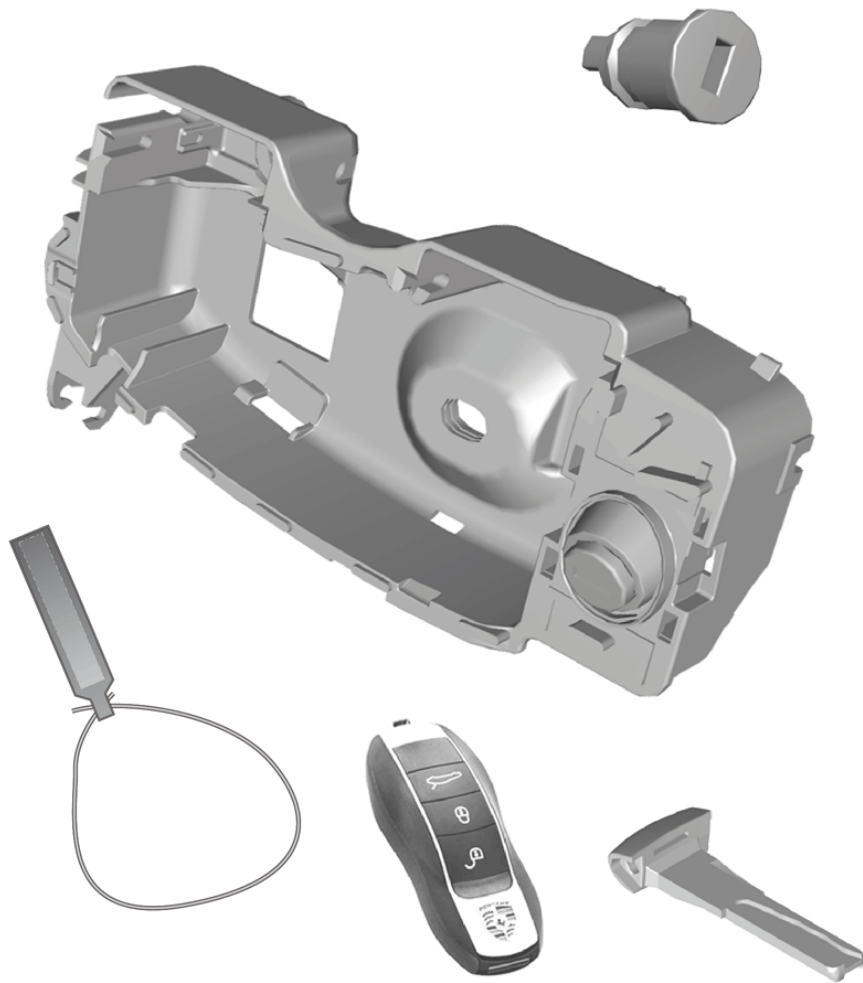

Model: 981C14

Model life 2014>>2016

Model: 981C14

Model life 2014>>2016

Pos	Part Number	Description	Remark	Qty	Model
-		repair set Set of locks comprising: Halter Door handle, exterior emergency key Key fob Glove compartment lock Key cover		1 2 1 1 2	PR:-625
-	981 538 901 09	Set of locks 4 buttons	lhd	1	PR:098,524
-	981 538 901 10	Set of locks 4 buttons	rhd	1	PR:099,524
-	981 538 901 11	Set of locks 4 buttons	lhd	1	PR:098,523
-	981 538 901 12	Set of locks 4 buttons	rhd	1	PR:099,523
-	981 538 901 13	Set of locks 4 buttons	lhd	1	PR:072,098, 525
-	981 538 901 14	Set of locks 4 buttons	rhd	1	PR:072,099, 525
-	981 538 901 15	Set of locks 4 buttons	lhd	1	(J) PR:098,525
-	981 538 901 16	Set of locks 4 buttons	rhd	1	(J) PR:099,525