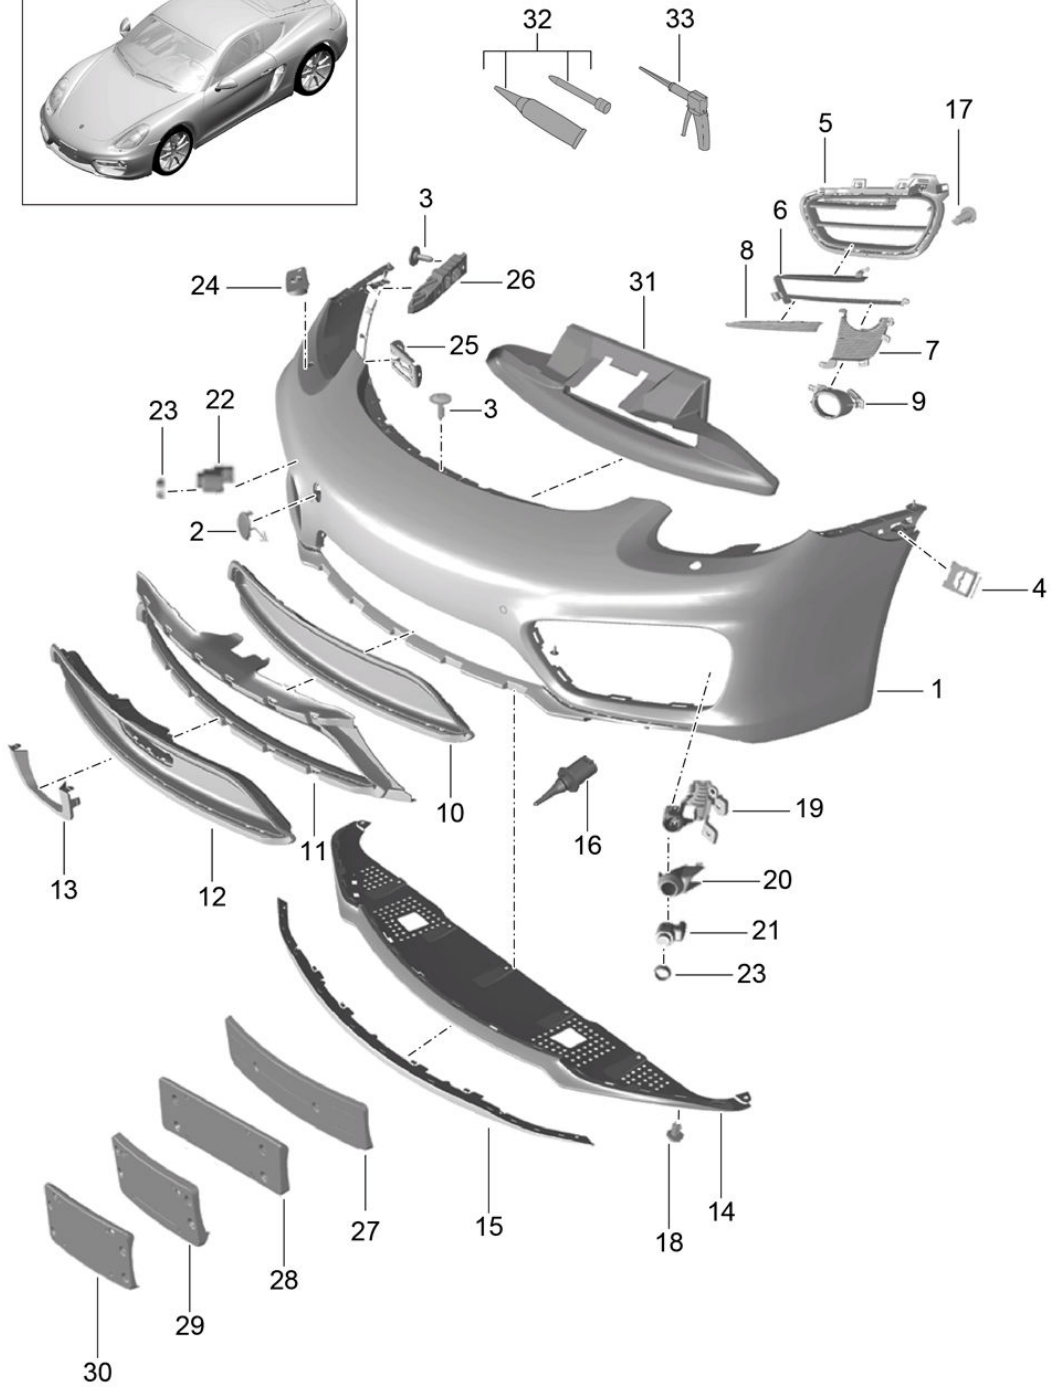

Model: 981C14

Model life 2014>>2016