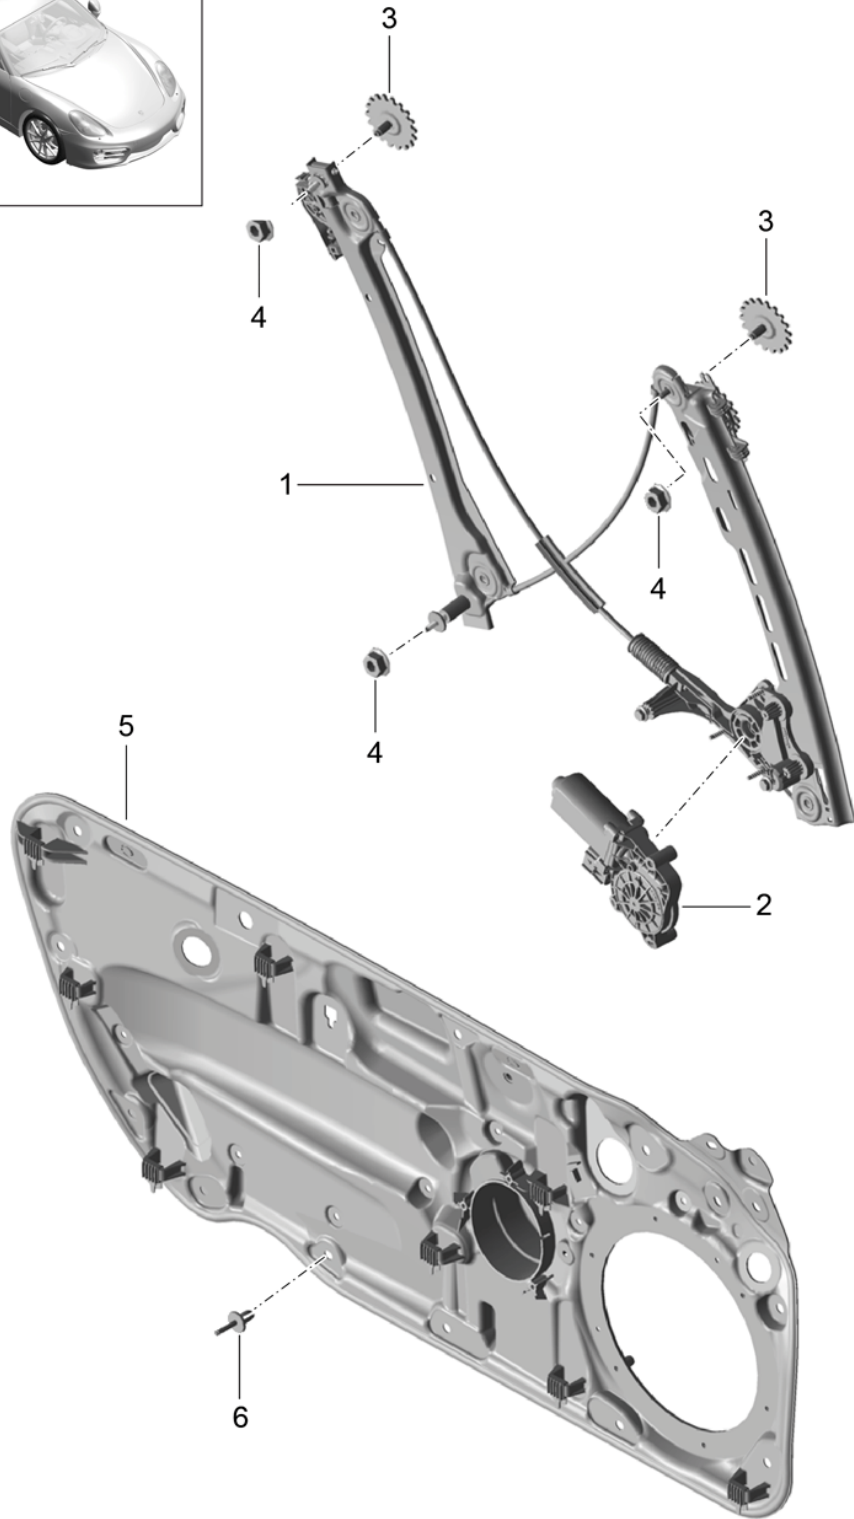

Model: 981C14

Model life 2014>>2016

Model: 981C14

Model life 2014>>2016

Pos	Part Number	Description	Remark	Qty	Model
1	991 542 975 00	Window regulator Window regulator without motor	left	1	
(1)	991 542 976 00	Electric motor Window regulator without motor	right	1	
2	991 624 101 02	Electric motor Window regulator	left	1	
2	991 624 102 02	Electric motor Window regulator	right	1	
3	991 542 551 02	Mount Window regulator		2	
4	900 377 018 09	Hexagon nut M 6		3	
5	991 537 221 01	Assembly frame	left	1	
(5)	991 537 222 01	Assembly frame	right	1	
6	999 591 525 40	Spreader rivet 7,0X14,2		13	
7	991 537 557 00	Rubber ply		8