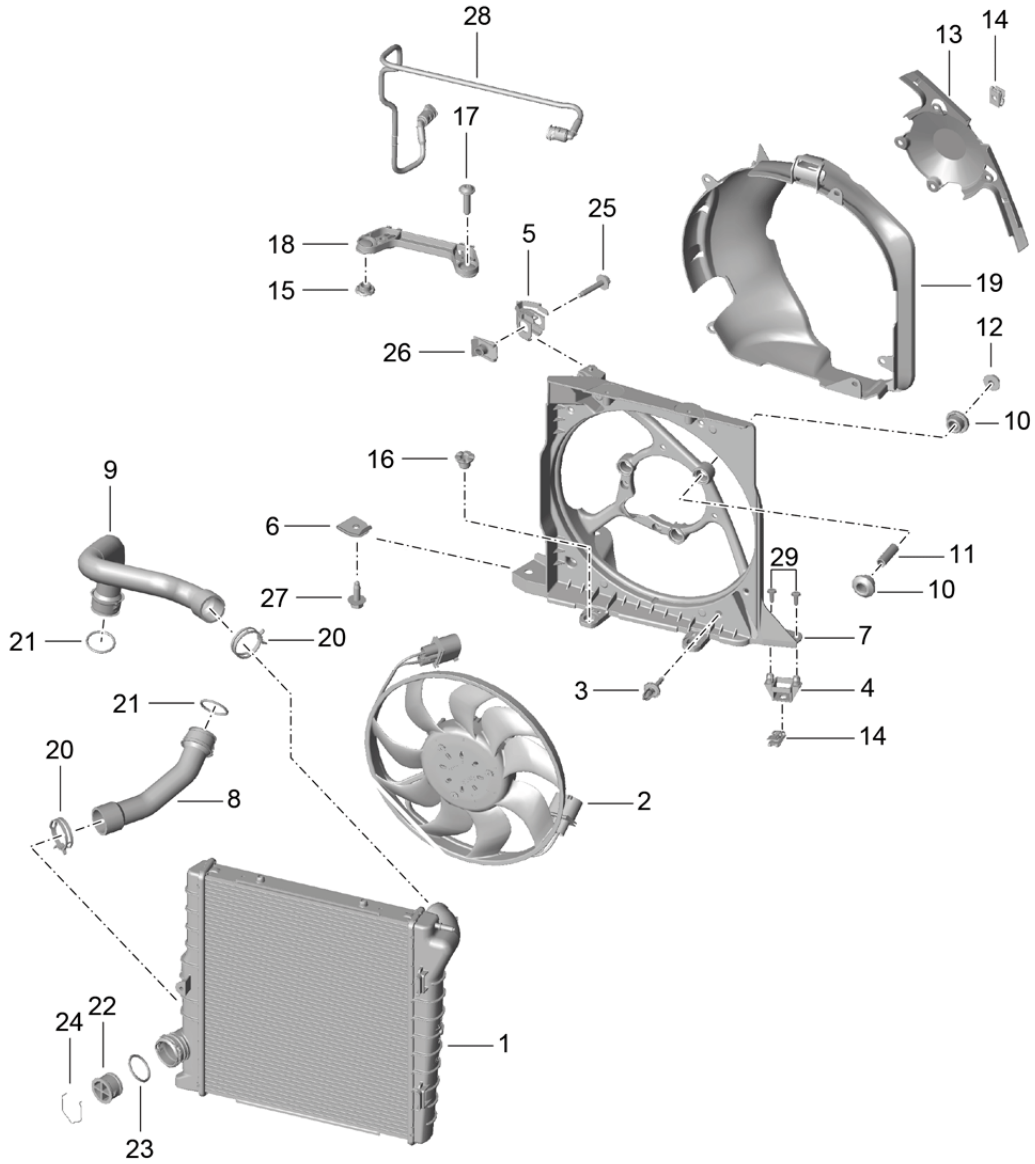

Model: 981C14

Model life 2014>>2016

Model: 981C14 Model life 2014>>2016

Pos	Part Number	Description	Remark	Qty	Model
		Water cooling 2			
		Radiator			
		Fan			
1	991 106 131 03	Radiator	left	1	
(1)	991 106 132 03	Radiator	right	1	
2	991 624 939 01	Radiator fan		2	PR:008
		Discontinued part			
2	991 624 939 02	Radiator fan		2	PR:008
2	981 624 935 00	Fan		2	PR:009
		Discontinued part			
2	981 624 935 01	Fan		2	PR:009
3	999 591 525 40	Spreader rivet		18	
		7,0 X 14,05			
4	991 106 755 01	Bracket		2	
		Discontinued part			
4	991 106 755 02	Bracket		2	
		No longer use the part here			
4	991 106 755 03	Bracket		2	
		also use:	999 919 306 01		
5	991 106 255 02	Cap		2	
		Assembly aux. material			
6	991 106 355 02	Clip		4	
7	991 106 155 02	Console	left	1	
(7)	991 106 156 02	Console	right	1	
8	991 106 625 02	Water hose	left	1	
		Return line			
		Short			
(8)	991 106 626 02	Water hose	right	1	
		Return line			
		Short			
9	991 106 621 02	Water hose	left	1	
		Supply			
		Long			
(9)	991 106 622 02	Water hose	right	1	
		Supply			
		Long			
10	991 624 173 00	Rubber bush		12	
		Fan			
11	991 624 175 03	spacer sleeve		6	
		Fan			
12	999 076 066 09	Hexagon nut		6	
		M 6			
13	991 624 131 02	Cap		1	
		Fan			
14	999 591 499 03	panel nut		2	
		ST 4,8			
15	991 106 331 01	Rubber bush	upper	4	
16	991 106 332 00	Rubber bush	lower	4	
17	999 919 258 01	Screw		4	
		6,0 X 25,0			
18	991 106 232 01	Bracket		2	
19	991 106 341 00	Air guide	left	1	
(19)	991 106 342 00	Air guide	right	1	
20	999 512 666 09	Hose clamp		4	
		B 42 X 12			
21	996 106 801 02	O-ring		4	
22	991 106 546 01	Bungs		2	
23	996 106 801 05	O-ring		2	
24	997 106 802 00	Spring		2	
25	N 105 728 02	bolt,hex.hd.with shoul.(combi)		2	
		AM 8 X 50			
26	999 591 869 03	panel nut		6	
27	999 072 048 01	Hexagon bolt		4