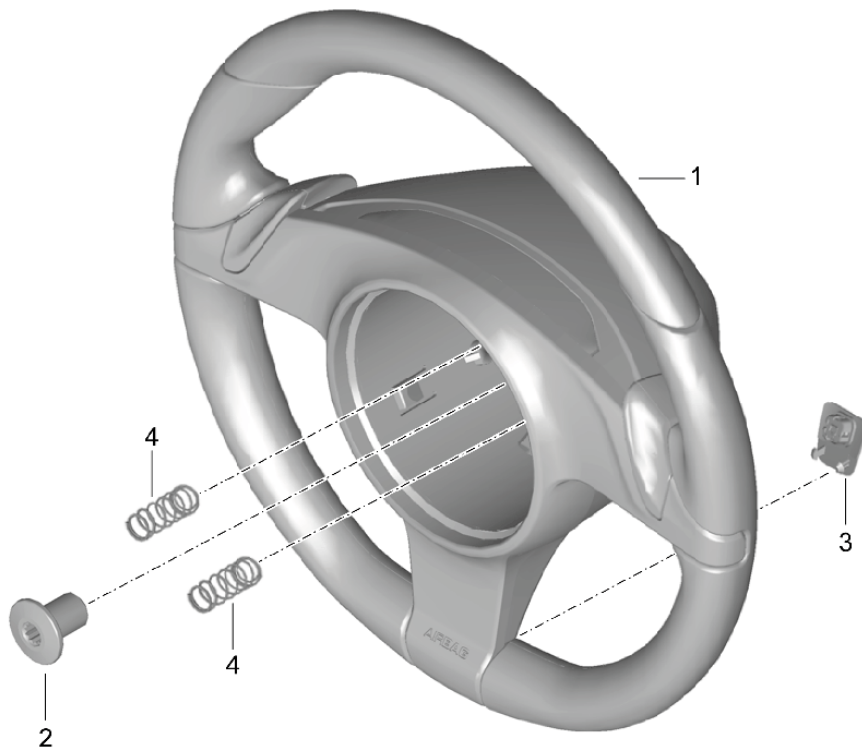

Model: 981C14

Model life 2014>>2016