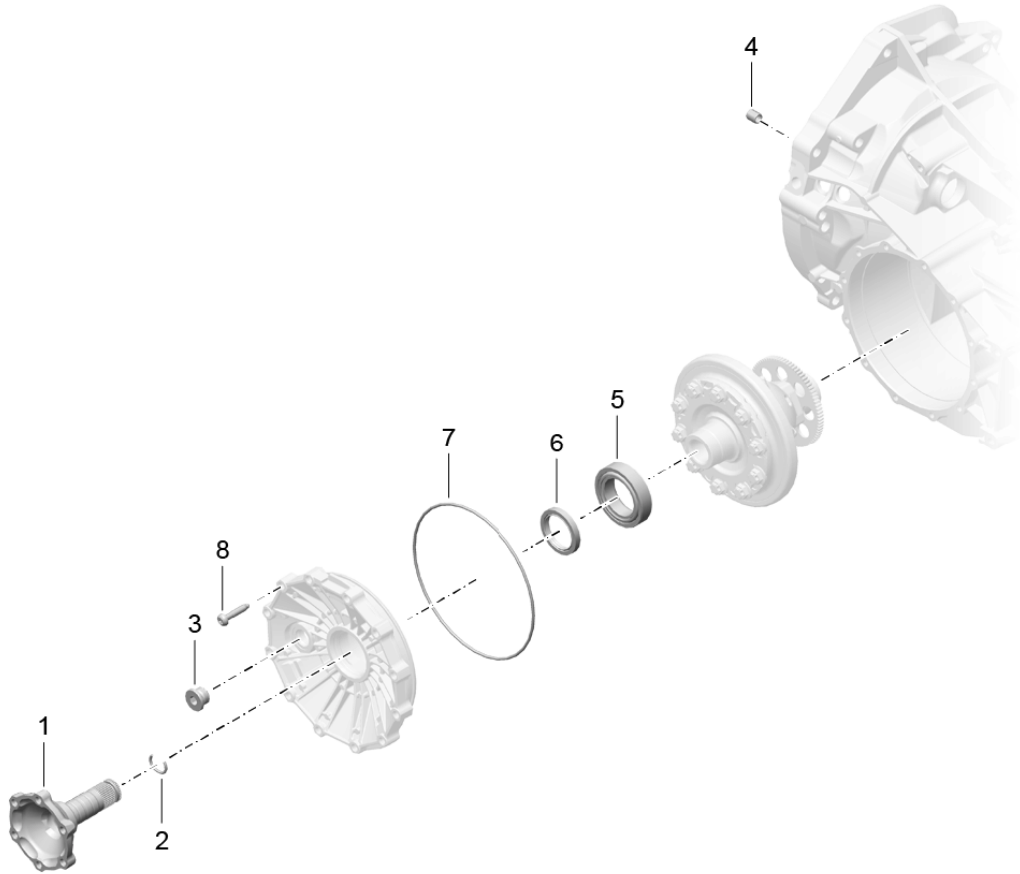

Model: 981C14

Model life 2014>>2016

Model: 981C14

Model life 2014>>2016

Pos	Part Number	Description	Remark	Qty	Model
		Manual gearbox Individual parts limited slip differential			G8100, G8120
1	987 332 209 11	Drive flange		2	G8100
(1)	987 332 209 41	Drive flange		2	G8120
2	012 409 413	snap ring		2	
3	N 910 597 01	sealing plug M22 X 1,5		1	
4	999 203 003 00	Bearing bush 16 X 22 X 20		4	
5	01X 409 123	Taper roller bearing		2	
6	016 409 399 B	radial shaft seal		2	
7	N 905 144 01	Drive flange O-ring 171,00 X 3,50		1	G8100
(7)	999 701 497 40	O-ring 194,00 X 3,50		1	G8120
8	999 073 368 01	Torx screw M 8 X 42		10	