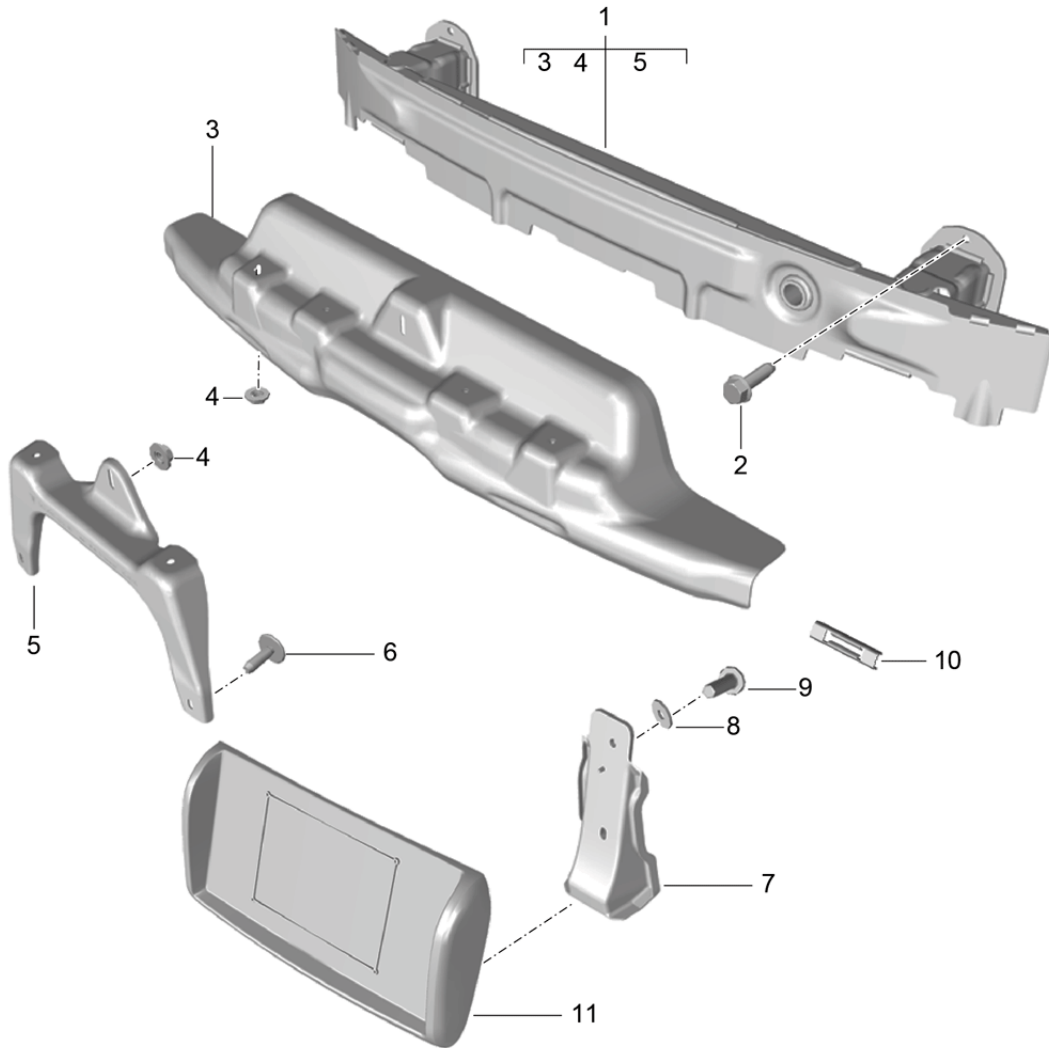

Model: 981C14

Model life 2014>>2016

Model: 981C14

Model life 2014>>2016

Pos	Part Number	Description	Remark	Qty	Model
1	981 505 141 00	Bumper carrier Bumper carrier	rear rear	1	
		with:			
2	900 378 351 01	Heat protection Hexagon bolt M 8 X 30		6	
3	981 505 475 00	Heat insulation	center	1	
4	999 076 091 01	Hexagon nut M6-S		5	
5	981 505 639 00	Rear support		2	
6	999 073 322 02	fillister hd. bolt M6X20		2