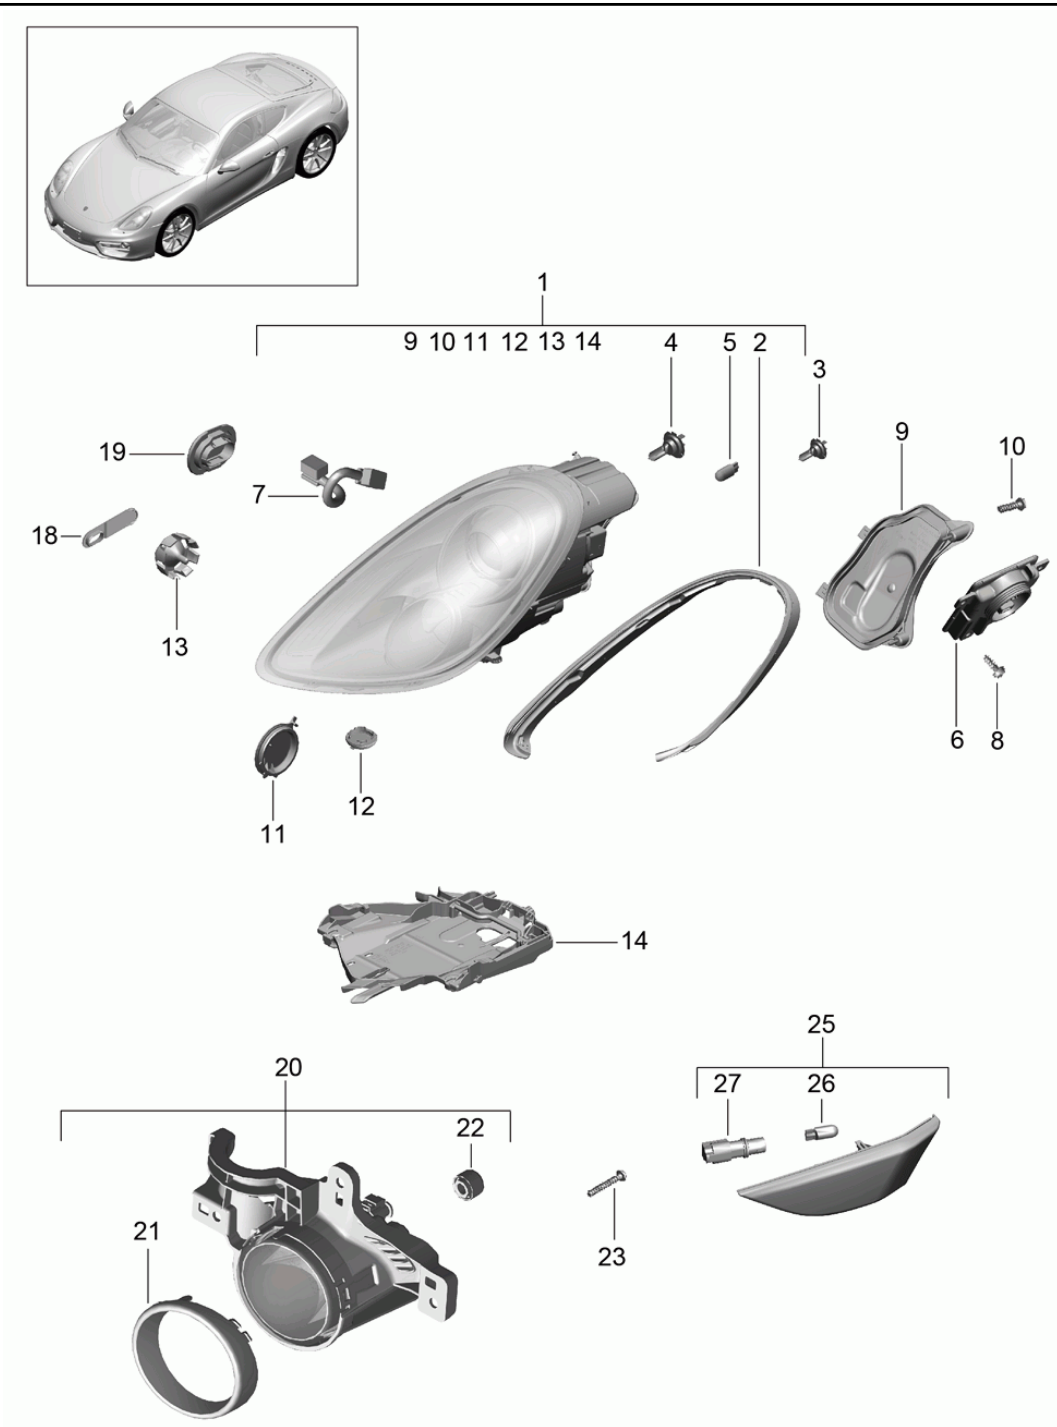

Model: 981C14

Model life 2014>>2016

Model: 981C14 Model life 2014>>2016

Pos	Part Number	Description	Remark	Qty	Model
-		Headlights Additional headlight Turn signal indicator side marker light Turn signal repeater Headlights			PR:601
		without:			
		Control unit			
(1)	981 631 221 06	Headlights	left	1	
(1)	981 631 222 06	Headlights	right	1	
(1)	981 631 223 06	Headlights	left	1	PR:492
(1)	981 631 224 06	Headlights	right	1	PR:492
2	981 631 315 01	Seal	left	1	
(2)	981 631 316 01	Seal	right	1	
3	999 631 071 90	Gas discharge lamp DLS		2	
4	999 631 133 91	Halogen bulb H 7		2	
5	999 631 305 90	bulb HY21W		2	
6	8K0 941 597 F	Control unit for gas discharge lamp		2	
7	981 631 323 00	Cable		2	
8	999 919 159 09	fillister hd. bolt 4,0 X 12,0		6	
9	981 631 311 00	Protective hood	left	1	
(9)	981 631 312 00	Protective hood	right	1	
10	991 631 377 00	Screw		8	
11	991 631 313 00	Protective hood High beam and Turn signal indicator ventilation valve		4	
12	997 631 267 01	ventilation valve		2	
14	981 631 201 00	Mounting for main beam headl.	left	1	
(14)	981 631 202 00	Mounting for main beam headl.	right	1	
18	993 631 170 03	Bungs		6	
-		Additional headlight			
20	981 631 153 02	Additional headlight	left	1	PR:605
(20)	981 631 154 02	Additional headlight	right	1	PR:605
21	981 631 353 01	Trim	left	1	PR:605
(21)	981 631 354 01	Trim	right	1	PR:605
22	987 631 291 00	Cover cap		2	PR:605
23	999 919 246 01	fillister hd. bolt 6,0 X 18,0		6	PR:605
(25)	991 631 155 02	Turn signal repeater	left	1	
(25)	991 631 156 02	Turn signal repeater	right	1	
(26)	999 631 138 90	bulb 5 W yellow		2	
27	991 631 331 00	Bulb holder		2