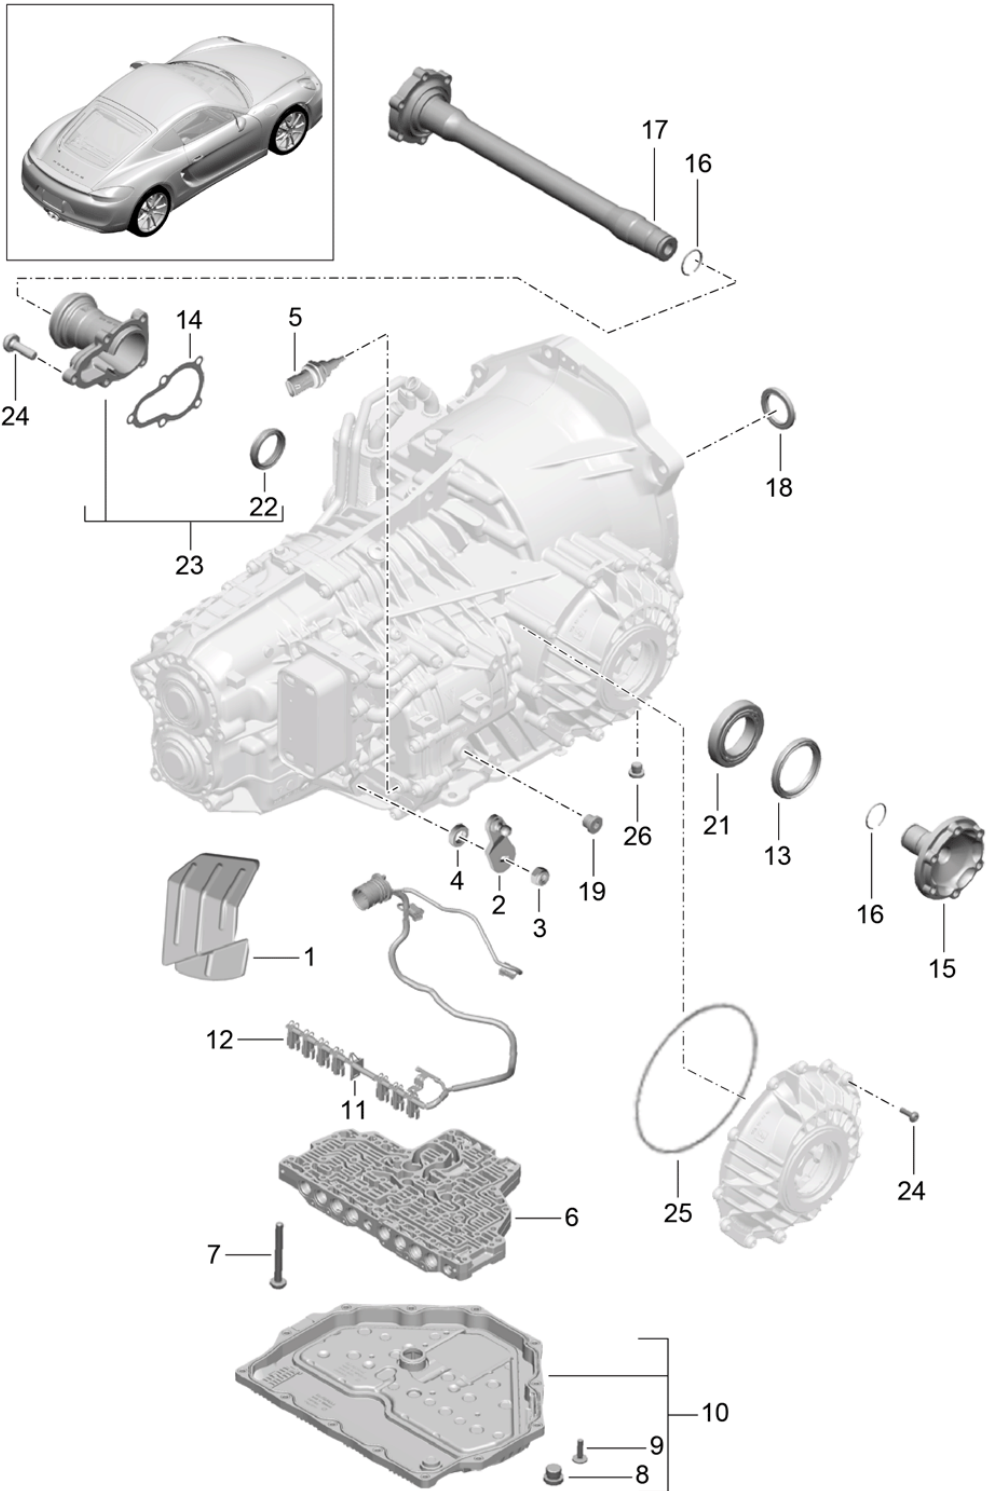

Model: 981C14

Model life 2014>>2016

Model: 981C14 Model life 2014>>2016

Pos	Part Number	Description	Remark	Qty	Model
		- PDK - Gearbox Individual parts			CG205, CG225
1	981 331 198 00	Guard plate		1	
2	9G2 324 135 00	gearshift lever		1	
3	9G1 324 815 00	Nut M 8 X 1		1	
4	970 324 805 00	Shaft oil seal 10 X 18 X 5		1	
5	991 606 391 00	Temperature sensor		1	
6	9G1 317 015 05	Control unit		1	
7	9G1 317 801 00	Screw M 6 X 25		20	
8	9G1 321 825 01	sealing plug		1	
9	9G1 321 801 00	Torx screw M 6 X 25		13	
10	9G1 321 125 00	oil sump	with:	1	
10	9G1 321 025 00	Discontinued part oil sump	with:	1	
11	9G1 317 697 00	Seal Connector housing pressure regulator		1	
12	9G1 317 698 00	Connector housing Solenoid valve		1	
13	9G2 332 803 00	Shaft oil seal 62 X 80 X 75		1	
14	9G1 321 259 00	Seal		1	
15	9G2 332 208 05	Drive flange Short		1	CG205
(15)	9G2 332 208 25	Drive flange Short		1	CG225
16	9G1 332 820 00	snap ring		2	
17	9G2 332 209 05	Drive flange Long		1	CG205
(17)	9G2 332 209 25	Drive flange Long		1	CG225
18	9G1 116 807 00	Shaft oil seal 40 X 57 X 6		1	
19	970 321 805 00	Seal bolt with sealing ring M 18 X 1,5		3	
21	9G1 332 806 00	Shaft oil seal 40 X 52 / 55 X 16		1	
22	9G1 332 804 00	Shaft oil seal 42 X 55 X 7		1	
23	9G1 321 059 00	Housing neck		1	
24	9G1 332 801 00	Torx screw		5	
25	9G2 321 815 00	O-ring Housing cover 200 X 3		1	
26	970 321 871 00	sealing plug M10 X 1		1