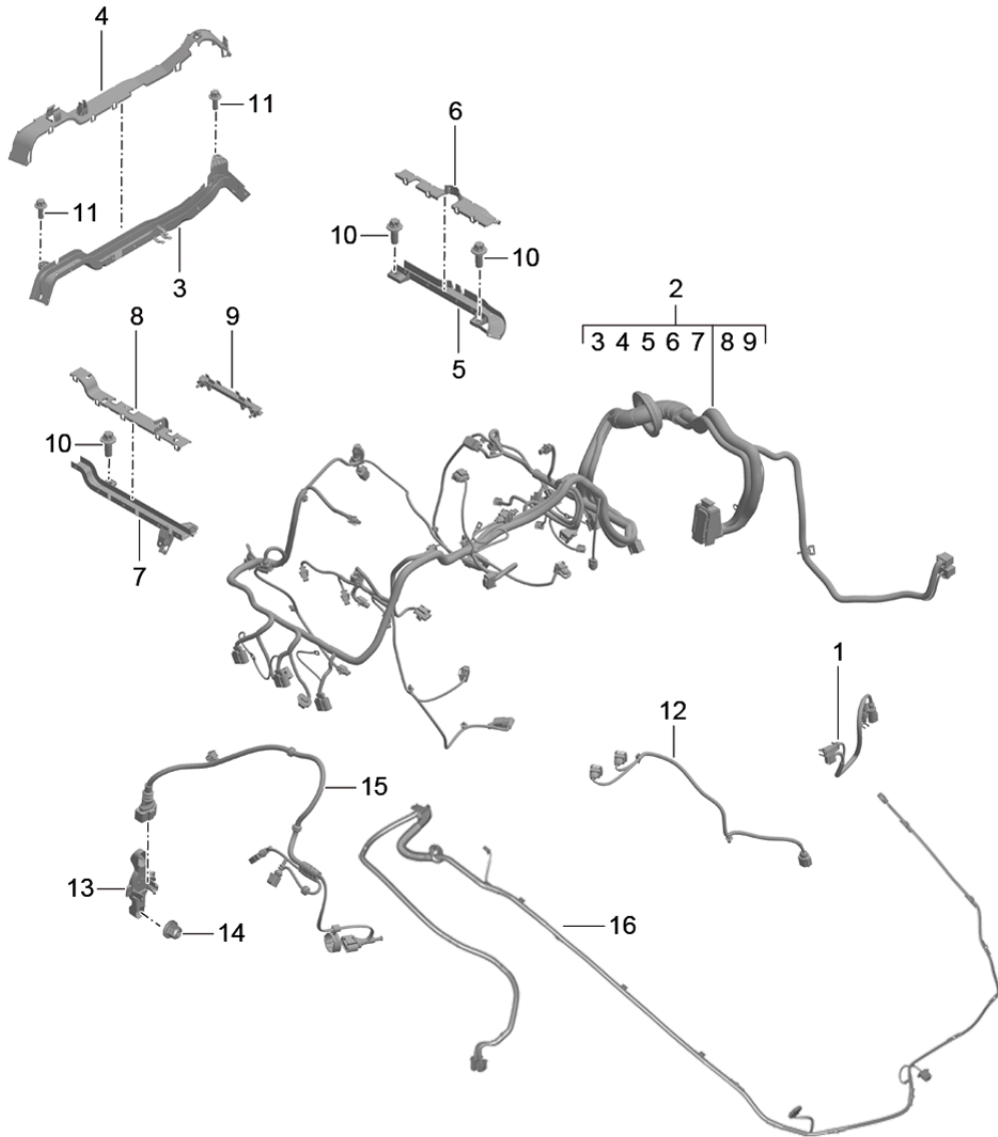

Model: 981C14

Model life 2014>>2016

Pos	Part Number	Description	Remark	Qty	Model
(3)	4H0 959 792 M	Door control unit Passenger's door		1	
4	991 612 757 01	Wire set Centre console		1	
5	991 612 701 00	Wire set Glove box		1	
6	981 612 692 00	Wire set Stopwatch		1	PR:639,640

Model: 981C14

Model life 2014>>2016