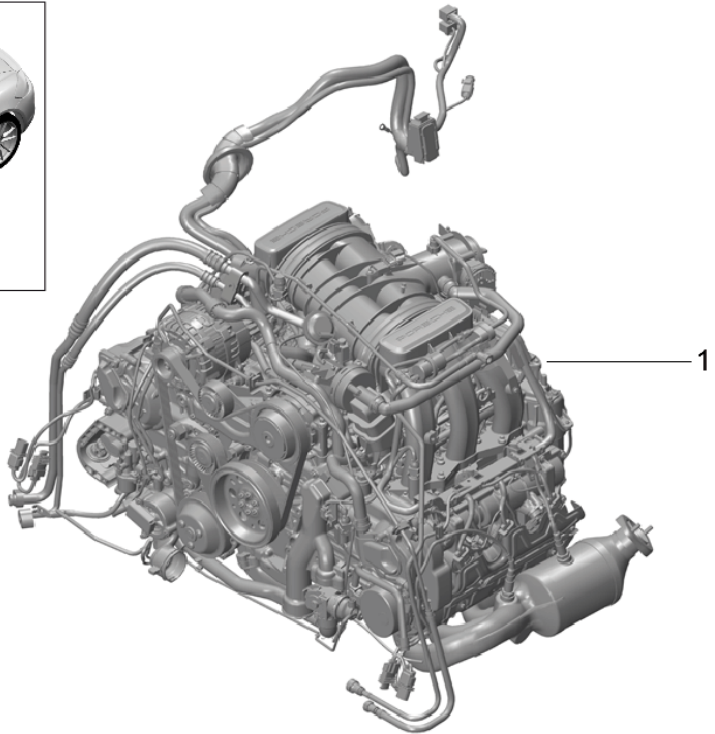

Model: 981C14

Model life 2014>>2016

Model: 981C14 Model life 2014>>2016

Pos	Part Number	Description	Remark	Qty	Model
		Replacement engine without: Clutch plate - PDK - Gearbox without: flywheel Manual gearbox with: Compressor Air conditioning			
1	9A1 100 922 04	Replacement engine		1	A122+ PR:-145
1	9A1 100 922 DX	D - MJ 2014>> - MJ 2014 Replacement engine		1	A122+ PR:-145
1	9A1 100 922 05	D - MJ 2014>> - MJ 2014 Replacement engine		1	A122+ PR:145
1	9A1 100 922 EX	D - MJ 2014>> - MJ 2014 Replacement engine		1	A122+ PR:145
1	9A1 100 923 04	D - MJ 2014>> - MJ 2014 Replacement engine		1	A123+ PR:-145
1	9A1 100 923 DX	D - MJ 2014>> - MJ 2014 Replacement engine		1	A123+ PR:-145
1	9A1 100 923 05	D - MJ 2014>> - MJ 2014 Replacement engine		1	A123+ PR:145
1	9A1 100 923 EX	D - MJ 2014>> - MJ 2014 Replacement engine		1	A123+ PR:145
1	9A1 100 922 06	D - MJ 2014>> - MJ 2014 Replacement engine		1	A122+ PR:-145
1	9A1 100 922 FX	D - MJ 2015>> - MJ 2015 Discontinued part Replacement engine		1	A122+ PR:-145
1	9A1 100 922 07	D - MJ 2015>> - MJ 2015 Discontinued part Replacement engine		1	A122+ PR:145
1	9A1 100 922 GX	D - MJ 2015>> - MJ 2015 Discontinued part Replacement engine		1	A122+ PR:145
1	9A1 100 923 06	D - MJ 2015>> - MJ 2015 Discontinued part Replacement engine		1	A123+ PR:-145
1	9A1 100 923 FX	D - MJ 2015>> - MJ 2015 Replacement engine		1	A123+ PR:-145
1	9A1 100 923 07	D - MJ 2015>> - MJ 2015 Replacement engine		1	A123+ PR:145
1	9A1 100 923 GX	D - MJ 2015>> - MJ 2015 Replacement engine		1	A123+ PR:145
		D - MJ 2015>> - MJ 2015			