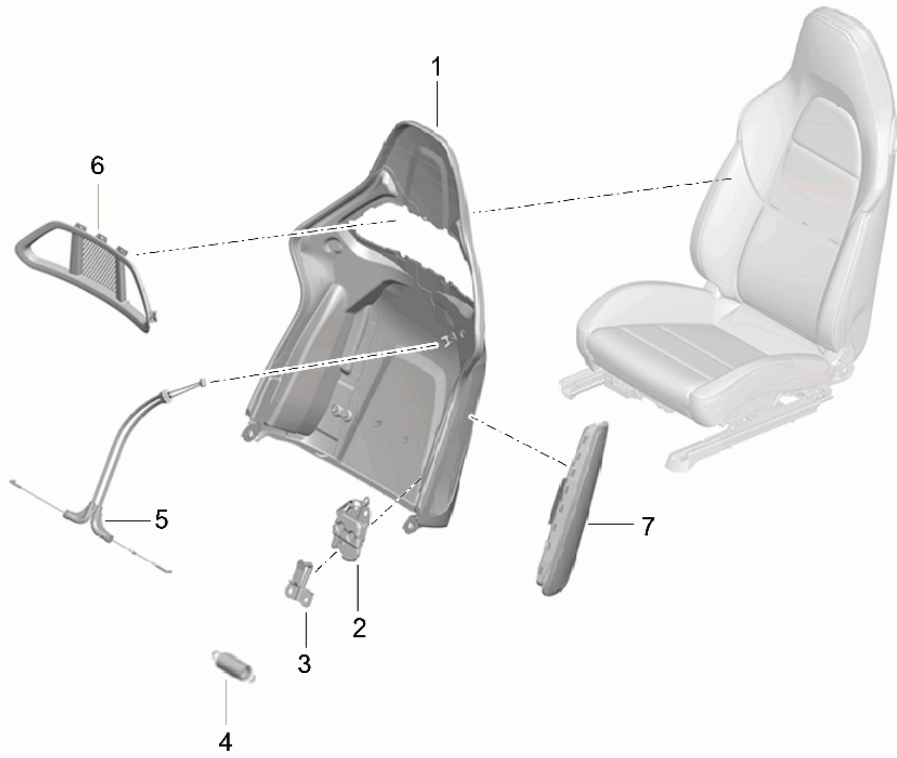

Model: 981C14

Model life 2014>>2016

Model: 981C14

Model life 2014>>2016

Pos	Part Number	Description	Remark	Qty	Model
1	997 521 271 00	Backrest shell bucket seat Collapsible Accessories	left	1	PR:388
(1)	997 521 272 00	Backrest shell bucket seat Collapsible	right	1	PR:389
2	997 521 651 00	backrest lock	left	1	PR:388,389
(2)	997 521 652 00	backrest lock	right	1	PR:388,389
3	997 521 660 00	Closing element lock		2	PR:388,389
4	997 521 650 00	Backrest shell tension spring lock		2	PR:388,389
5	997 521 640 01	backrest Bowden cable Release		1	PR:388,389
6	997 521 330 00	backrest Trim	front	1	PR:388,389
(6)	997 521 330 00 01C	Seat belt Satin black			
	997 521 531 00	Trim Seat belt	rear	1	PR:388,389
	997 521 531 00 01C	Satin black