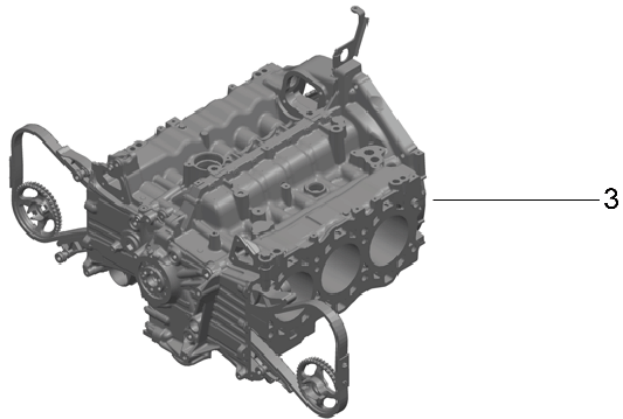

Model: 981C14

Model life 2014>>2016

Model: 981C14 Model life 2014>>2016

Pos	Part Number	Description	Remark	Qty	Model
		Replacement engine without: Clutch plate - PDK - Gearbox without: flywheel Manual gearbox with: Compressor Air conditioning			
1	9A1 100 922 04	Replacement engine		1	A122+ PR:-145
1	9A1 100 922 DX	D - MJ 2014>> - MJ 2014 Replacement engine		1	A122+ PR:-145
1	9A1 100 922 05	D - MJ 2014>> - MJ 2014 Replacement engine		1	A122+ PR:145
1	9A1 100 922 EX	D - MJ 2014>> - MJ 2014 Replacement engine		1	A122+ PR:145
1	9A1 100 923 04	D - MJ 2014>> - MJ 2014 Replacement engine		1	A123+ PR:-145
1	9A1 100 923 DX	D - MJ 2014>> - MJ 2014 Replacement engine		1	A123+ PR:-145
1	9A1 100 923 05	D - MJ 2014>> - MJ 2014 Replacement engine		1	A123+ PR:145
1	9A1 100 923 EX	D - MJ 2014>> - MJ 2014 Replacement engine		1	A123+ PR:145
1	9A1 100 922 06	D - MJ 2014>> - MJ 2014 Replacement engine		1	A122+ PR:-145
1	9A1 100 922 FX	D - MJ 2015>> - MJ 2015 Discontinued part Replacement engine		1	A122+ PR:-145
1	9A1 100 922 07	D - MJ 2015>> - MJ 2015 Discontinued part Replacement engine		1	A122+ PR:145
1	9A1 100 922 GX	D - MJ 2015>> - MJ 2015 Discontinued part Replacement engine		1	A122+ PR:145
1	9A1 100 923 06	D - MJ 2015>> - MJ 2015 Discontinued part Replacement engine		1	A123+ PR:-145
1	9A1 100 923 FX	D - MJ 2015>> - MJ 2015 Replacement engine		1	A123+ PR:-145
1	9A1 100 923 07	D - MJ 2015>> - MJ 2015 Replacement engine		1	A123+ PR:145
1	9A1 100 923 GX	D - MJ 2015>> - MJ 2015 Replacement engine		1	A123+ PR:145
		D - MJ 2015>> - MJ 2015			