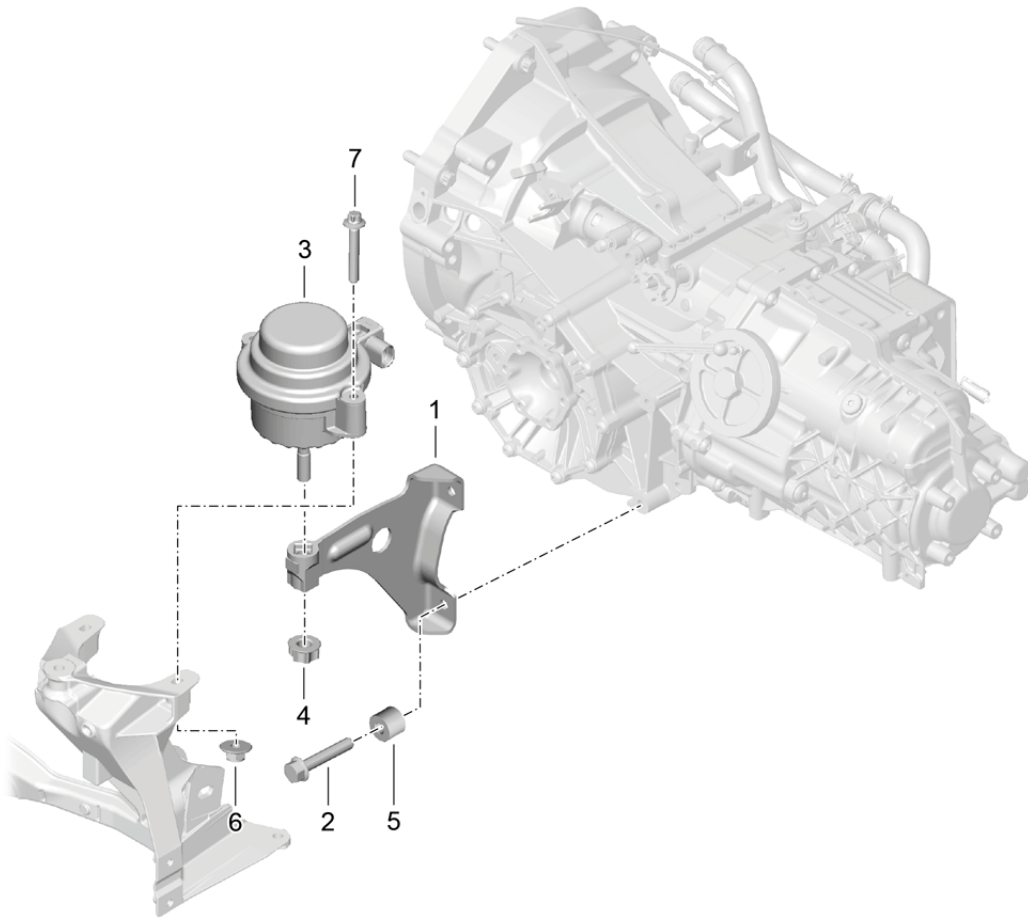

Model: 981C14

Model life 2014>>2016

Model: 981C14

Model life 2014>>2016

Pos	Part Number	Description	Remark	Qty	Model
		Transmission suspension			
		Threaded joint			
		Engine			
1	981 375 195 00	Console	left	1	PR:250
(1)	981 375 181 00	Console	left	1	PR:480
(1)	981 375 196 01	Console	right	1	PR:250
(1)	981 375 182 00	Console	right	1	PR:480
2	900 378 249 01	Hexagon bolt AM 10 X 55		4	PR:480
(2)	900 378 338 01	Bolt with washer AM 10 X 30		4	PR:250
3	981 375 059 04	hydro-mounting		2	PR:140
(3)	981 375 049 02	hydro-mounting		2	PR:-140
4	999 086 009 02	Nut M 12 X 1,5		2	
5	999 209 118 30	spacer sleeve 10,2 X 7,4		4	PR:480
6	999 084 447 01	Hexagon nut M 8		4	
6	PAF 003 923	Hexagon nut M 8		4	
7	900 385 071 01	Torx screw M 8 X 50		4	PR:-140
(7)	900 385 121 01	Outer hexagon round screw M 8 X 75		4	PR:140