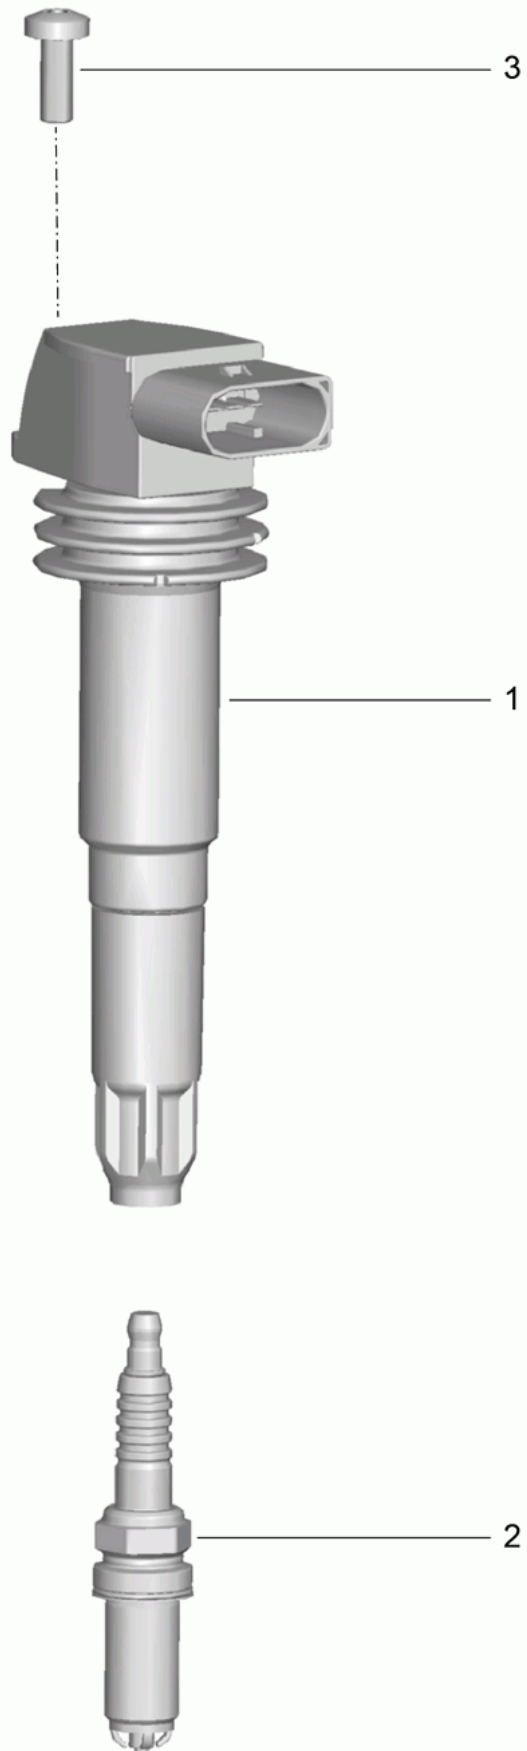

Model: 981C14

Model life 2014>>2016