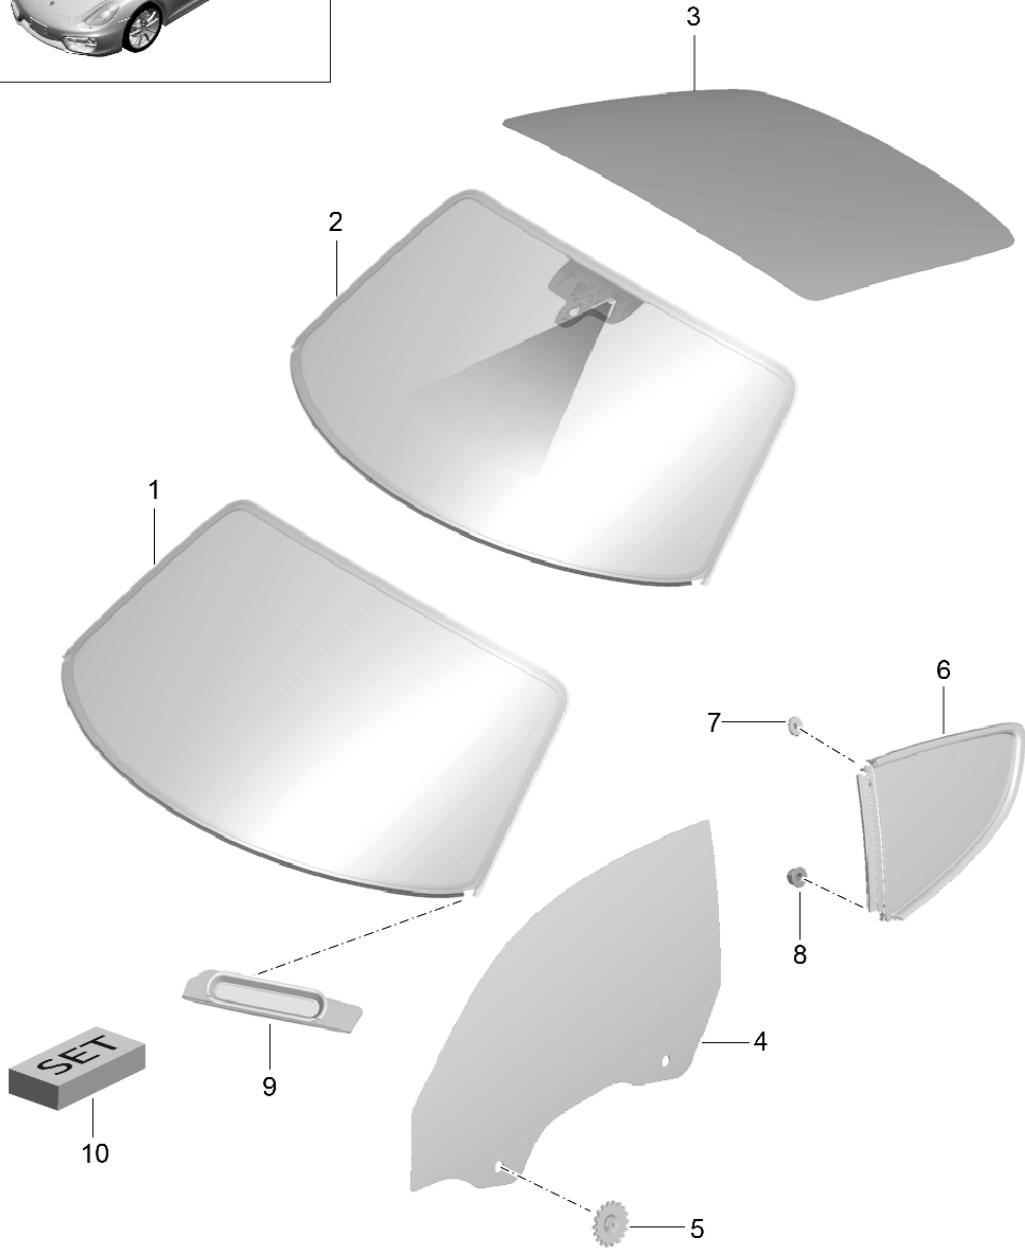

Model: 981C14

Model life 2014>>2016

Pos	Part Number	Description	Remark	Qty	Model
1	991 542 975 00	Window regulator Window regulator without motor	left	1	
(1)	991 542 976 00	Electric motor Window regulator without motor	right	1	
2	991 624 101 02	Electric motor Window regulator	left	1	
2	991 624 102 02	Electric motor Window regulator	right	1	
3	991 542 551 02	Mount Window regulator		2	
4	900 377 018 09	Hexagon nut M 6		3	
5	991 537 221 01	Assembly frame	left	1	
(5)	991 537 222 01	Assembly frame	right	1	
6	999 591 525 40	Spreader rivet 7,0X14,2		13	
7	991 537 557 00	Rubber ply		8	

Model: 981C14

Model life 2014>>2016