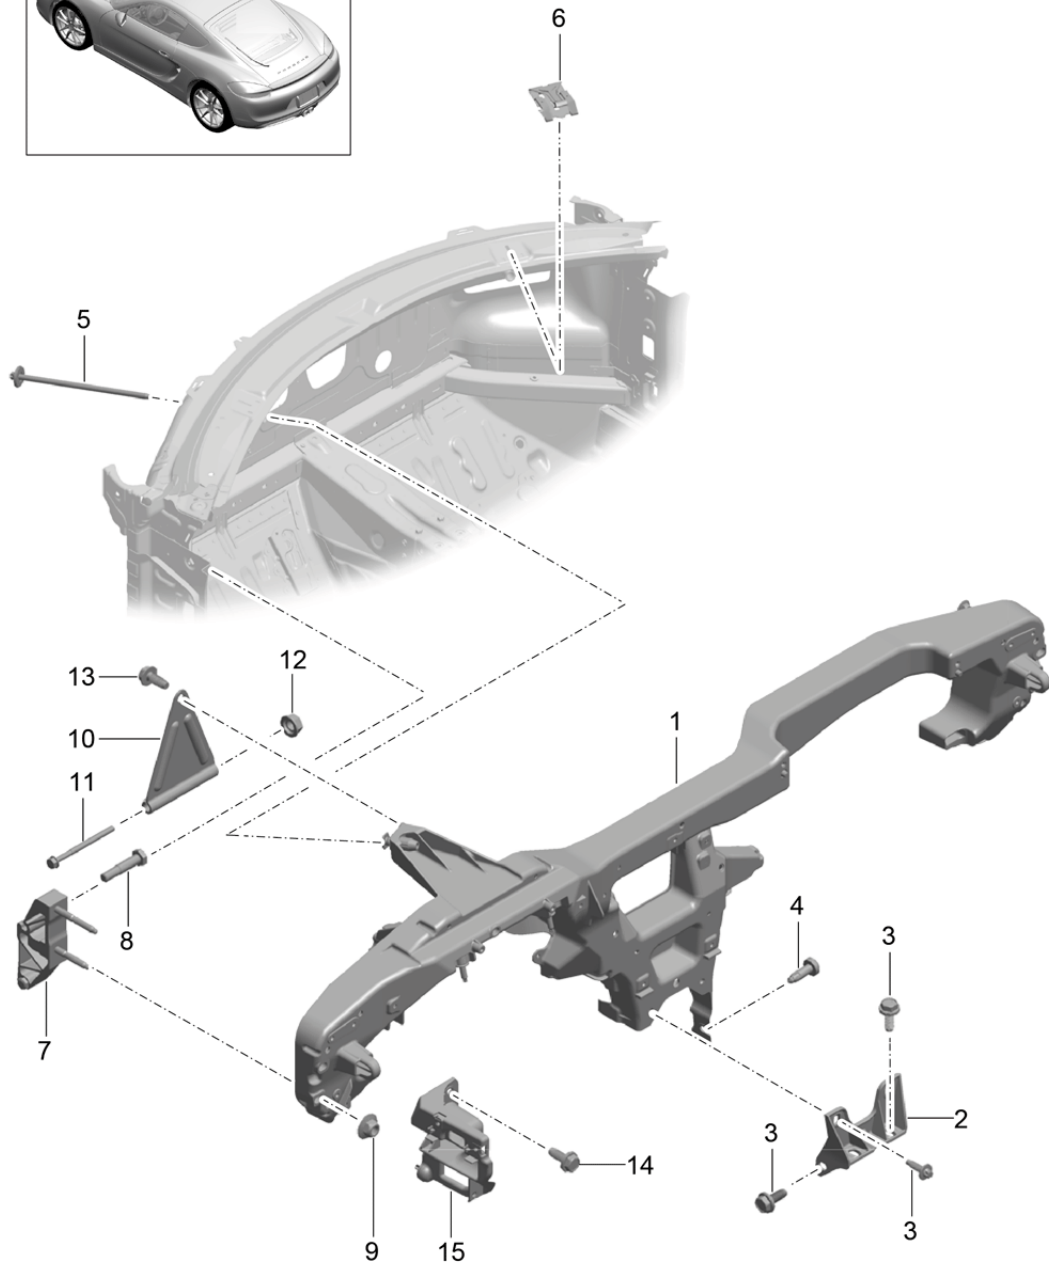

Model: 981C14 Model life 2014>>2016

Pos	Part Number	Description	Remark	Qty	Model
(9)	991 552 204 92 2W0 991 552 203 92	Alcantara Black Glove box (complete) Alcantara	-GQ, GR, GW, 99 rhd	1	PR:099, 975
10	991 552 203 92 2W0 996 552 813 00	Black Pen holder	-GQ, GR, GW, 99	2	
11	999 507 556 01	panel nut M5		1	
12	999 702 560 40	Grommet		X	
13	999 702 559 40	Grommet		X	
14		Wire set Glove box		1	
15		see illustration: Glove box light see illustration:	902-015 903-004	1	
16	996 552 915 01	Lock cylinders Glove box * Part number must be ordered * manually by indicating * vehicle ID number.		1	
17	999 919 278 01	Hexagon head bolt 6 X 20		2	
18	991 552 705 00	Dummy cover Switch-off Airbag		1	
19	991 552 601 00	Trim Multimedia interface		1	
20	991 552 601 00 1E0	Black Plug socket		1	
21		see illustration: Socket or clamping ring see illustration:	911-000 903-005	1	
22	991 552 414 00	Trim Footwell (passenger side)	lhd	1	PR:098
(22)	991 552 413 00	Trim Footwell (passenger side)	rhd	1	PR:099
23	1H0 819 943	round hd. screw Mount Trim Footwell		X	
24	955 552 107 00	Retaining clip		1	
25	999 702 559 40	Grommet		3	
26	991 552 484 00	Damper Glove box	lhd	1	PR:098
(26)	991 552 483 00	Damper Glove box	rhd	1	PR:099
27	991 552 803 00	Pin Mount Damper		1	

Model: 981C14

Model life 2014>>2016