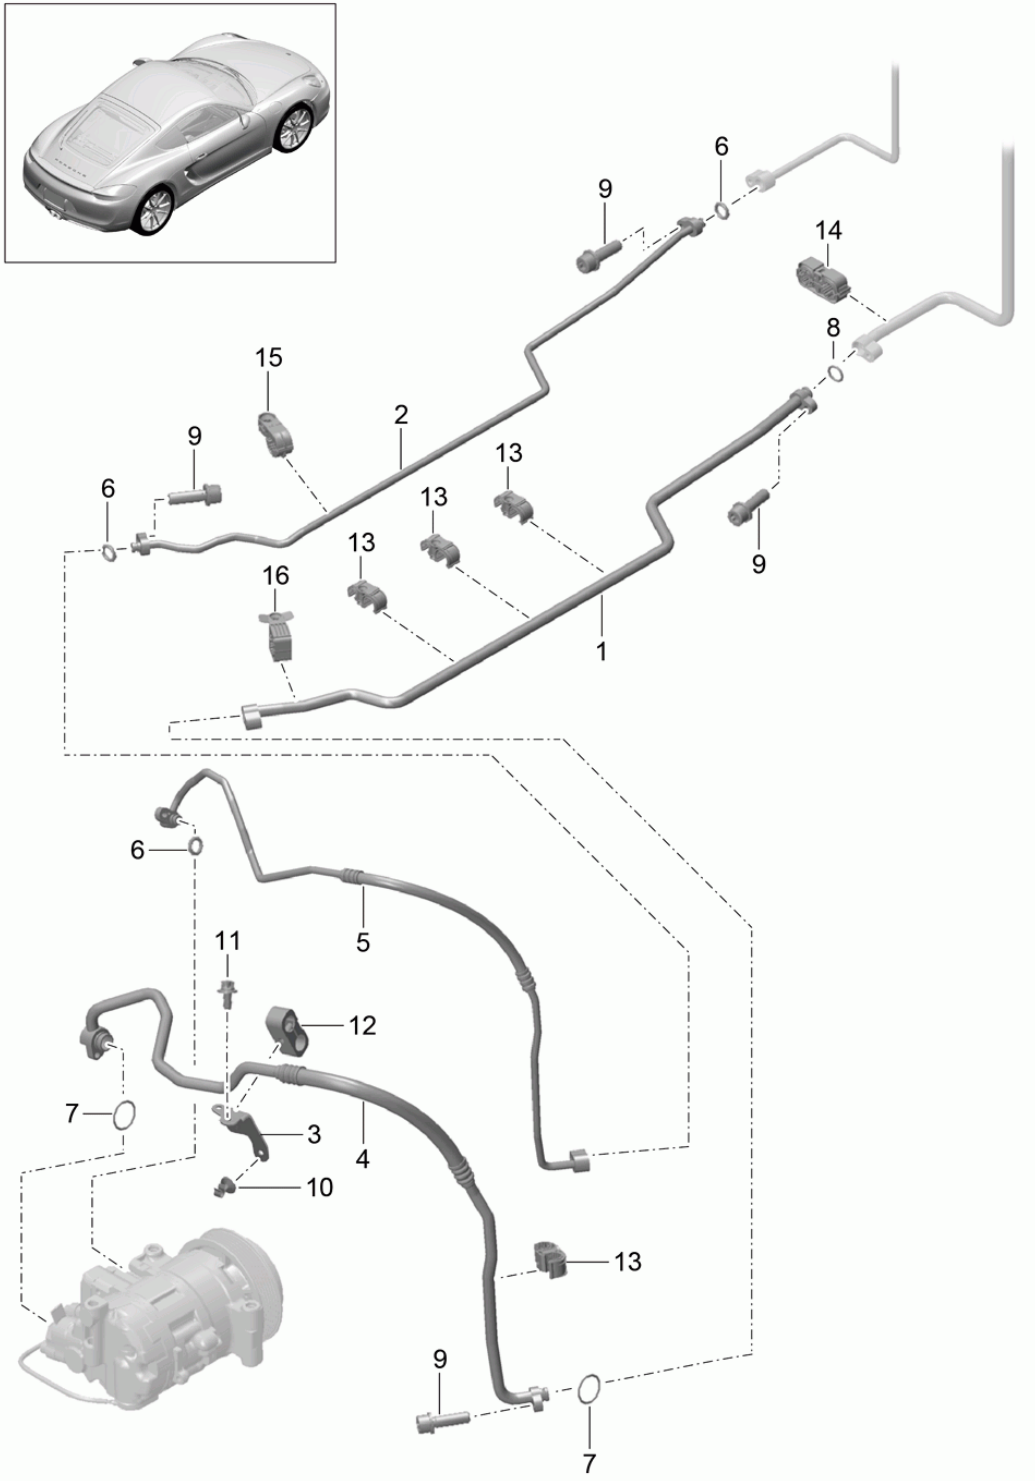

Model: 981C14

Model life 2014>>2016

Pos	Part Number	Description	Remark	Qty	Model
17	999 707 558 41	Expansion valve for Underbody		1	
18	N 104 144 02	O-ring Socket head bolt with hexagon socket head M 8X28		5	
19	991 573 839 01	Bracket		2	
20	991 573 837 00	Bracket		X	
21	991 573 841 00	Bracket		1	
22	999 507 969 40	Hose bracket 12,0/12,0		2	
23	991 573 451 01	bracket for drier		1	
24	900 075 510 01	Bolt with washer M6X20		1	
25	944 573 143 01	Drier		1	
26	999 512 349 01	Hose clamp A 50-70/ 9		1	
27	991 573 827 01	Bracket		2	
28	999 507 497 40	Spreader rivet 8,0X14,0		2	
29	991 573 843 00	Bracket		1	
30	955 613 137 02	Pressure sensor		1	
31	991 573 825 01	Bracket for coolant line		1	
32	999 073 505 01	panel screw ST4,8X16-C		2	
33	900 075 340 01	Bolt with washer M6X22		2	
35		suction line see illustration, item:	813-025,1	1	
36		Pressure line see illustration, item:	813-025,2	1	

Model: 981C14

Model life 2014>>2016