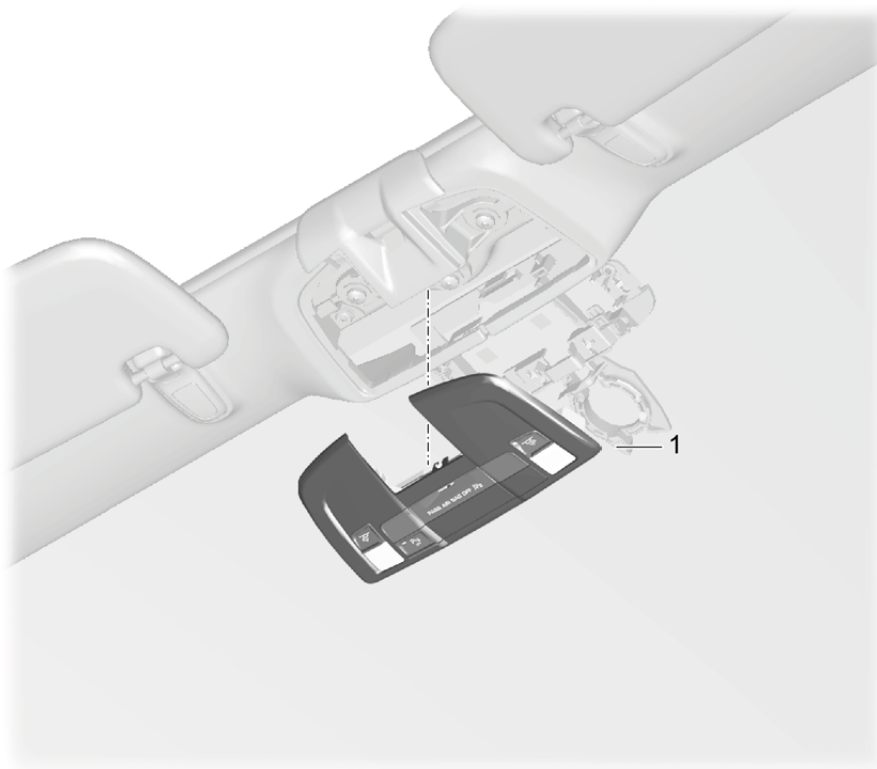

Model: 981C14 Model life 2014>>2016

Pos	Part Number	Description	Remark	Qty	Model
(6)	991 653 205 15	Control panel Air conditioning D - MJ 2014>> - MJ 2014		1	PR:342,541,573
(6)	991 653 205 15 DML 991 653 205 15	Matt Black/hi-gloss chrome Control panel Air conditioning D - MJ 2015>> - MJ 2015		1	PR:342,541,573,IY1
(6)	991 653 205 15 DML 991 653 205 17	Matt Black/hi-gloss chrome Control panel Air conditioning D - MJ 2015>>		1	PR:342,541,573,IY2
(6)	991 653 205 17 DML 981 653 205 15	Matt Black/hi-gloss chrome Control panel Air conditioning D - MJ 2014>> - MJ 2014		1	PR:342,541,572
(6)	981 653 205 15 DML 981 653 205 15	Matt Black/hi-gloss chrome Control panel Air conditioning D - MJ 2015>> - MJ 2015		1	PR:342,541,572,IY1
(6)	981 653 205 15 DML 981 653 205 16	Matt Black/hi-gloss chrome Control panel Air conditioning D - MJ 2015>>		1	PR:342,541,572,IY2
7	981 653 205 16 DML 991 653 243 00	Matt Black/hi-gloss chrome Sun sensor Air conditioning		1	PR:572,573
8	991 653 241 02	Temperature sensor	inner	1	PR:573
-	999 919 167 09	fillister hd. bolt 3,0 X 10,0		2	PR:573
9	991 613 251 00	Switch Electric parking brake		1	
10	991 613 251 00 1E0 970 613 103 50	Black Memory switch		1	PR:537
(10)	970 613 103 50 DML 970 613 104 50	Matt Black/hi-gloss chrome Memory switch		1	PR:538
11	970 613 104 50 DML 991 613 151 01	Matt Black/hi-gloss chrome Switch for electric window regulator Exterior mirror (drivers side)		1	PR:254,255,256,257
(11)	991 613 151 01 DML 991 613 155 01	Matt Black/hi-gloss chrome Switch for electric window regulator Exterior mirror (drivers side)		1	PR:258,259,260,261
12	991 613 155 01 DML 7PP 959 855 B	Matt Black/hi-gloss chrome Switch for electric window regulator (passenger side)		1	
13	7PP 959 855 B DML 991 613 955 05	Matt Black/hi-gloss chrome Combined switch Centre console repair set		1	
14	991 613 955 05 DML 970 652 101 00	Matt Black/hi-gloss chrome Cigarette lighter		1	PR:583
15	970 652 101 00 A05 7PP 919 341	Matt black Spring pin Headlight unit		1	PR:583
16	991 613 105 01 991 613 105 01 A05	Switch Cover Matt black	front and rear	1	

Model: 981C14

Model life 2014>>2016