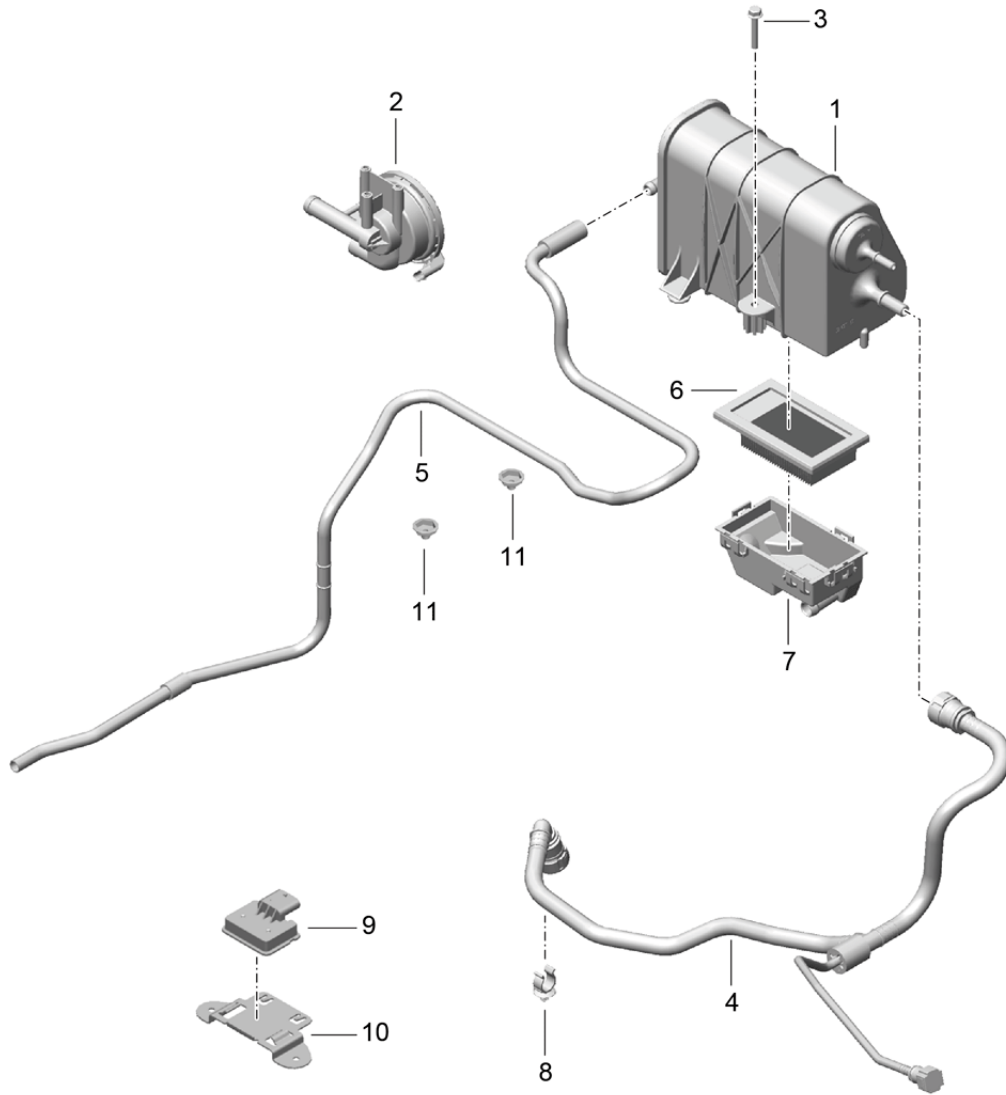

Model: 981C14

Model life 2014>>2016

Model: 981C14

Model life 2014>>2016

Pos	Part Number	Description	Remark	Qty	Model
1	991 201 221 00	Activated charcoal container Activated charcoal container Discontinued part		1	PR:-664
1	991 201 221 02	Activated charcoal container		1	PR:-664
3	900 378 115 01	Hexagon bolt M 6 X 35		1	
4	991 201 251 00	Breather line Fuel tank		1	PR:098,-664
(4)	991 201 251 02	Breather line Fuel tank No longer use the part here		1	PR:099
(4)	991 201 251 04	Breather line Fuel tank		1	PR:099
5	991 201 361 00	Purge-air line Activated charcoal container		1	PR:098,-664
(5)	991 201 361 02	Purge-air line Activated charcoal container Discontinued part		1	PR:099
(5)	991 201 361 05	Purge-air line Activated charcoal container		1	PR:099
8	999 507 280 40	Cable holder 16,0		1	PR:099