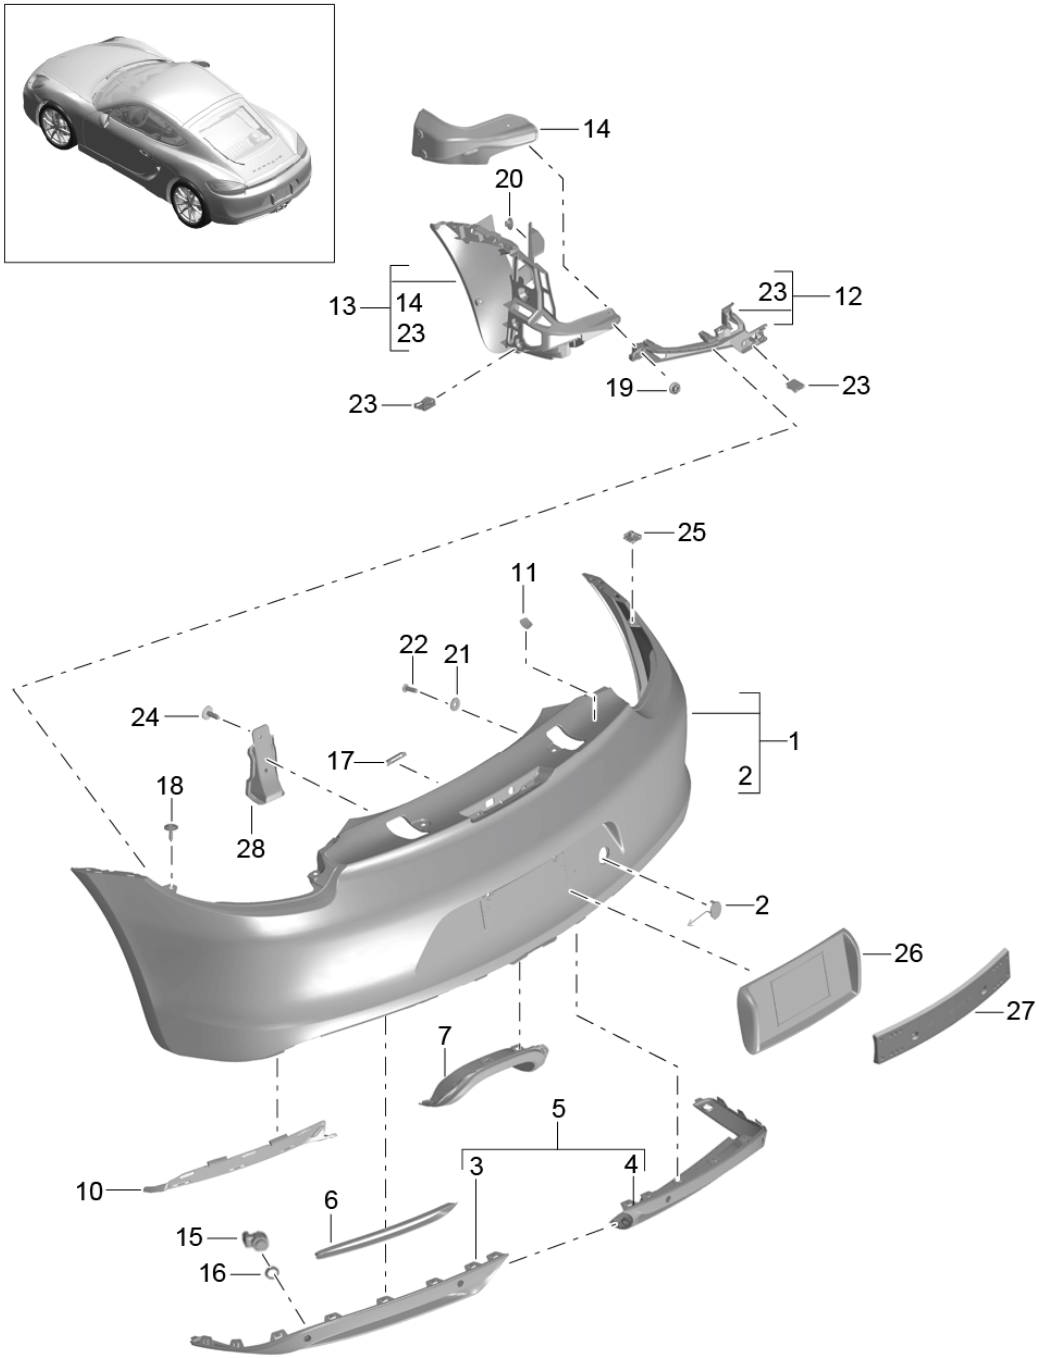

Model: 981C14

Model life 2014>>2016

Pos	Part Number	Description	Remark	Qty	Model
27		Assembly kit Number plate see illustration:	802-001	1	

Model: 981C14

Model life 2014>>2016

Model: 981C14 Model life 2014>>2016