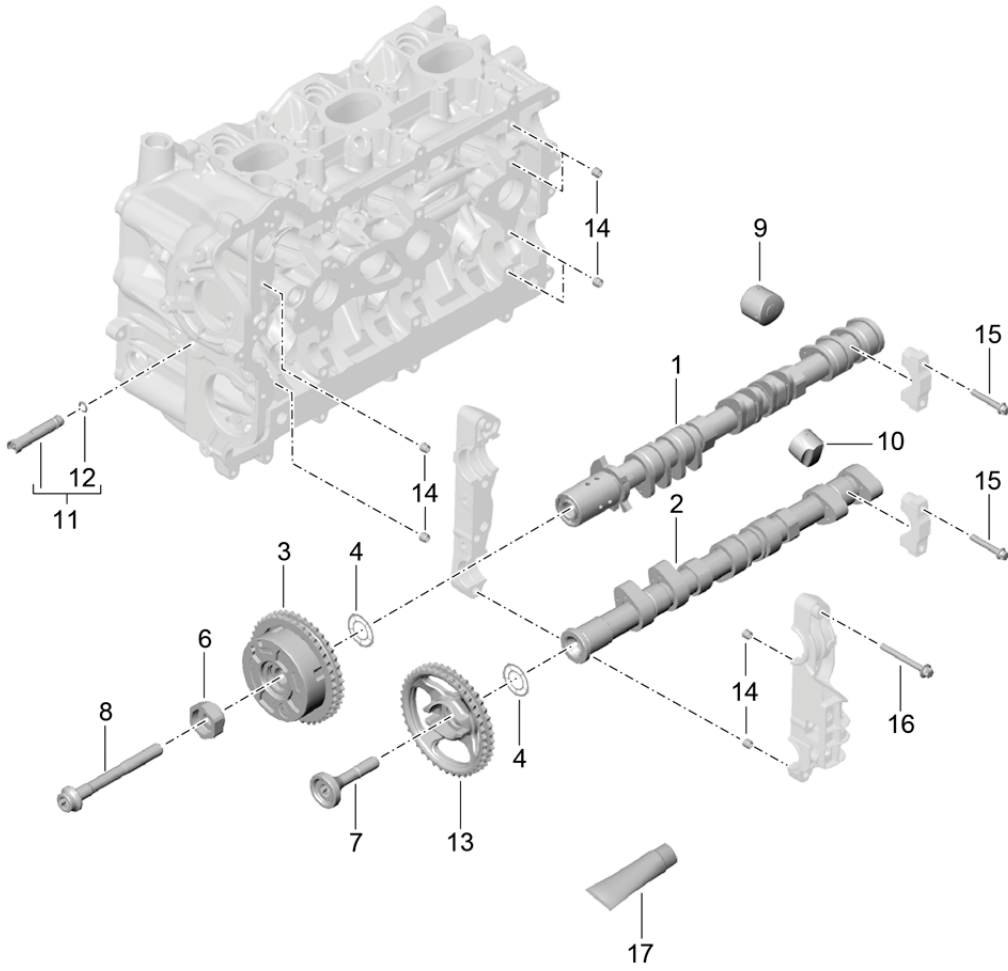

Model: 981C14

Model life 2014>>2016

Model: 981C14

Model life 2014>>2016

Pos	Part Number	Description	Remark	Qty	Model
1	9A1 105 279 02	Camshaft Hydraulic tappet camshaft adjuster unit		1	A122
1	9A1 105 283 01	Camshaft Intake Cyl. 1 - 3		1	A123
(1)	9A1 105 280 02	Camshaft Intake Cyl. 1 - 3		1	A122
(1)	9A1 105 284 01	Camshaft Intake Cyl. 4 - 6		1	A123
2	9A1 105 281 01	Camshaft Exhaust Cyl. 1 - 3		1	A122
2	9A1 105 285 01	Camshaft Exhaust Cyl. 1 - 3		1	A123
(2)	9A1 105 282 01	Camshaft Exhaust Cyl. 4 - 6		1	A122
(2)	9A1 105 286 01	Camshaft Exhaust Cyl. 4 - 6		1	A123
3	9A1 105 053 01	camshaft adjuster unit Discontinued part		2	
3	9A1 105 053 02	camshaft adjuster unit		2	
4	9A1 105 403 02	Washer for camshaft camshaft adjuster unit 34,0 X 0,1		2	
(4)	9A1 105 403 10	Washer for camshaft camshaft adjuster unit 33,4 X 0,5		2	
6	9A1 105 245 10	Sleeve camshaft adjuster unit		2	
7	9A1 105 255 01	Torx screw M 12 X 1,5 X 60 Discontinued part		2	
7	9A1 105 255 02	Torx screw M 12 X 1,5 X 60		2	
8	9A1 105 254 03	Torx screw		2	
9	9A1 105 070 04	Hydraulic tappet Intake		12	
10	9A1 105 071 00	Hydraulic tappet Exhaust		12	
11	9A1 104 402 02	oil pipe Cyl. 4 - 6		1	
12	999 707 576 40	O-ring 7,00 X 2,50		1	
13	9A1 105 147 02	Chain sprocket Camshaft Exhaust Cyl. 1 - 3		1	
(13)	9A1 105 148 02	Chain sprocket Camshaft Exhaust Cyl. 4 - 6		1	
14	999 095 075 01	dowel sleeve 8 X 7		32	
15	999 073 450 01	Outer hexagon round screw		24