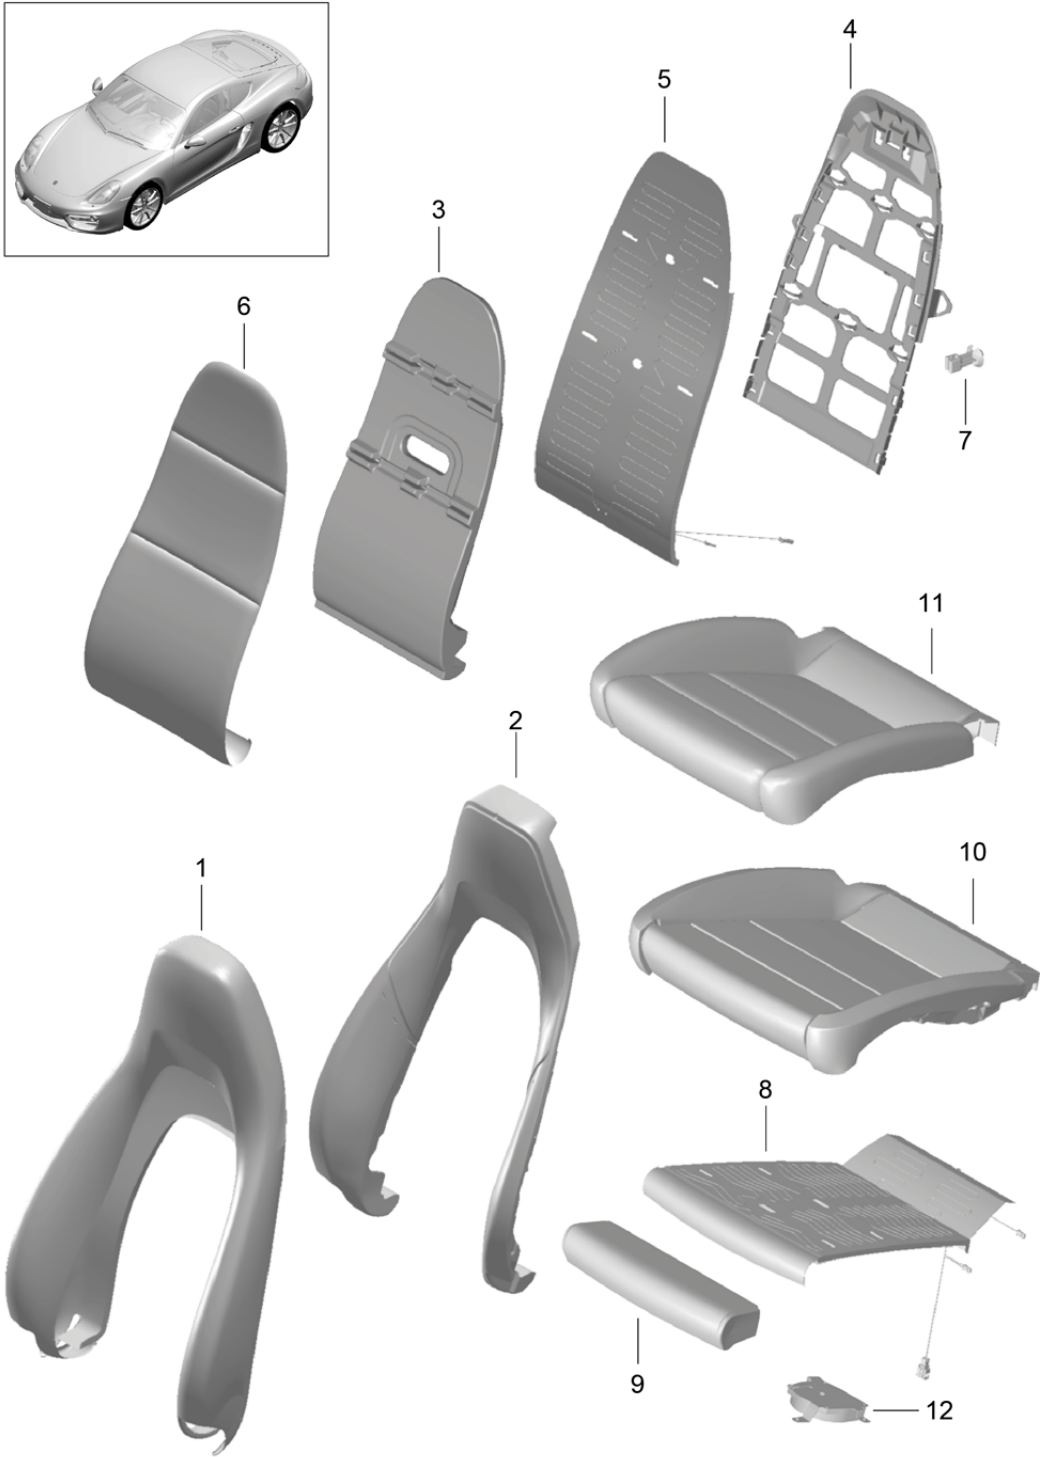

Model: 981C14

Model life 2014>>2016