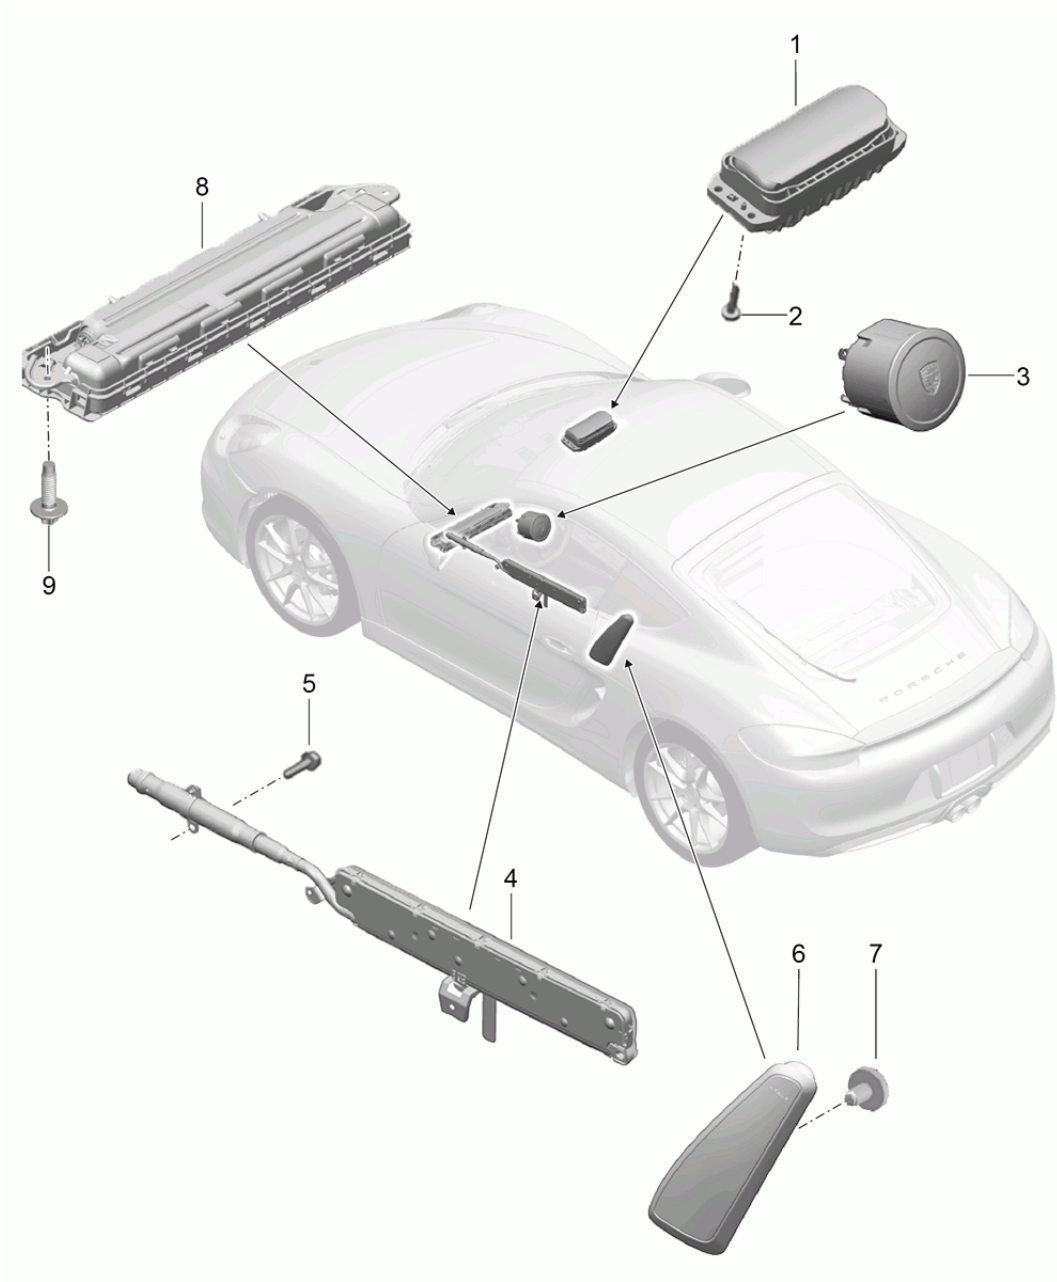

Model: 981C14

Model life 2014>>2016