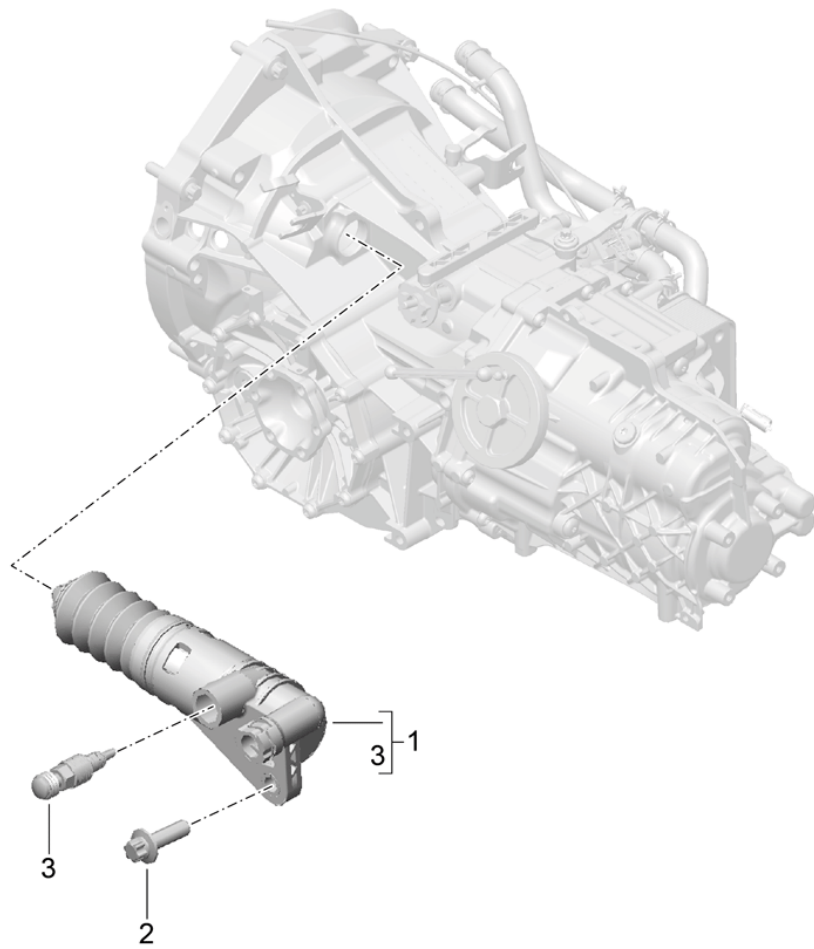

Model: 981C14

Model life 2014>>2016

Model: 981C14

Model life 2014>>2016

Pos	Part Number	Description	Remark	Qty	Model
1	9G2 116 237 00	Clutch release		1	G8100, G8120
2	900 385 098 01	Clutch slave cylinder Slave cylinder		1	
3		Torx screw BM 8 X 25 breather assy. To Use Clutch slave cylinder		1