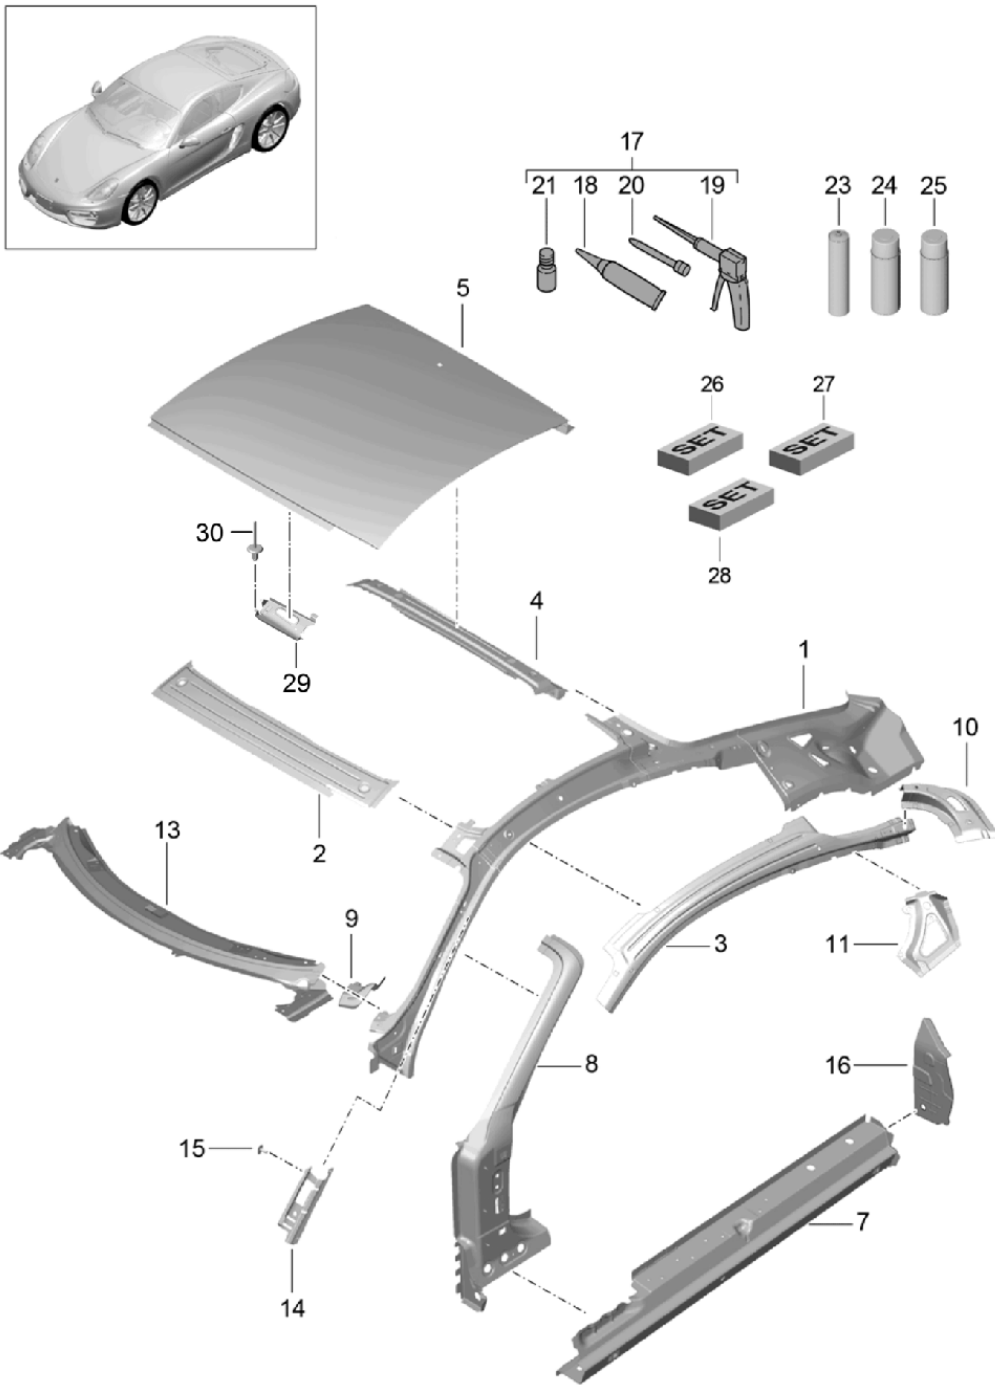

Model: 981C14

Model life 2014>>2016

Model: 981C14 Model life 2014>>2016

Pos	Part Number	Description	Remark	Qty	Model
1	981 502 205 01 981 502 205 01 GRV	Roof Scuttle A-pillar primed (complete)	left	1	
(1)	981 502 206 01 981 502 206 01 GRV	A-pillar primed (complete)	also use: 000 043 206 30 right	1	
2	981 502 629 01 981 502 629 01 GRV	Scuttle primed	also use: 000 043 206 30 upper	1	
3	981 502 157 01 981 502 157 01 GRV	Side part primed	also use: 000 043 206 30 left inner	1	
(3)	981 502 158 01 981 502 158 01 GRV	Side part primed	also use: 000 043 206 30 right inner	1	
4	981 502 405 00 981 502 405 00 GRV	roof frame primed	also use: 000 043 206 30 rear	1	
5	981 503 501 00 981 503 501 00 GRV	Outer roof panel primed	also use: 000 043 206 30	1	
(5)	981 503 501 01 981 503 501 01 GRV	Outer roof panel primed	also use: 000 043 305 65 000 043 305 35	1	PR:686,690
7	981 502 463 01 981 502 463 01 GRV	Reinforcement Sill primed	also use: 000 043 206 30 left	1	
7	981 502 464 01 981 502 464 01 GRV	Reinforcement Sill primed	also use: 000 043 206 30 right	1	
8	981 502 163 01 981 502 163 01 GRV	Reinforcement for A-pillar primed Side part	also use: 000 043 206 30 left inner	1	
(8)	981 502 164 01 981 502 164 01 GRV	Reinforcement for A-pillar primed Side part	also use: 000 043 206 30 right inner	1	
9	991 502 657 00 991 502 657 00 GRV	Console primed	left	1	
(9)	991 502 658 00 991 502 658 00 GRV	Console primed	right	1	
10	981 502 879 00 981 502 879 00 GRV	Reinforcement for side panel primed	left	1	
(10)	981 502 880 00 981 502 880 00 GRV	Reinforcement for side panel primed	right	1	
11	981 502 565 00 981 502 565 00 GRV	Side part primed	left	1	
(11)	981 502 566 00 981 502 566 00 GRV	Side part primed	right	1	
13	991 502 137 00 991 502 137 00 GRV	Scuttle primed	lower outer	1